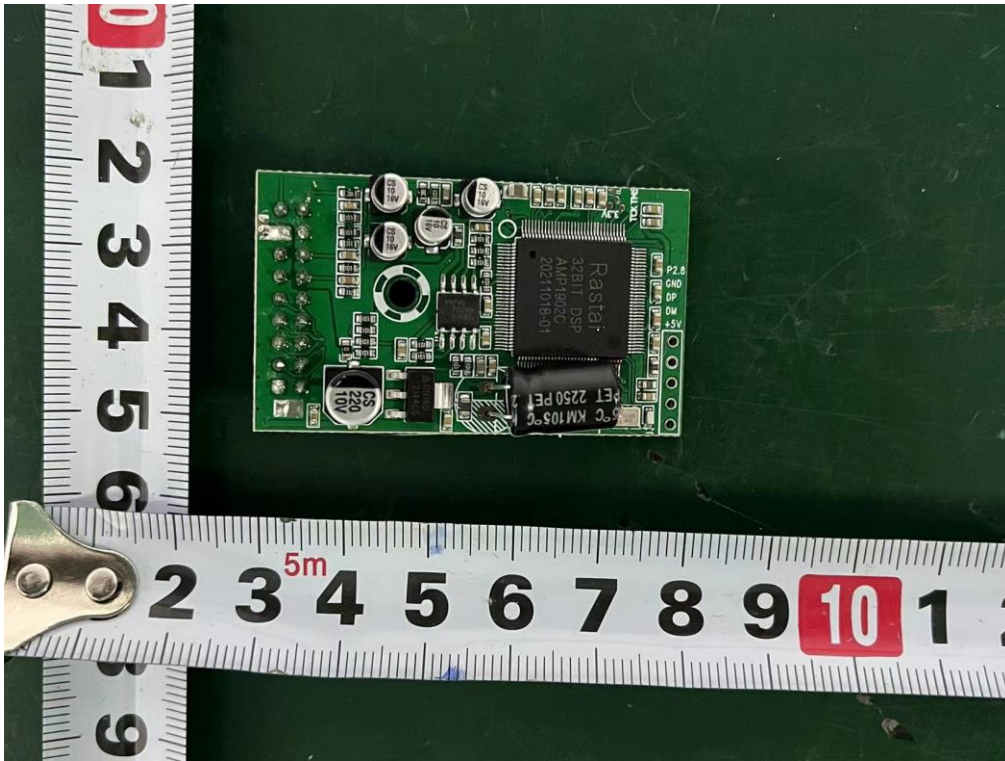

2.4G Wireless
Antenna
Connector

Internal photos

M/N: CVM8

Internal photos
M/N: CVM8

Bluetooth
Antenna

Internal photos
M/N: CVM8

Internal photos
M/N: CVM8

2.4G
Wireless
Antenna