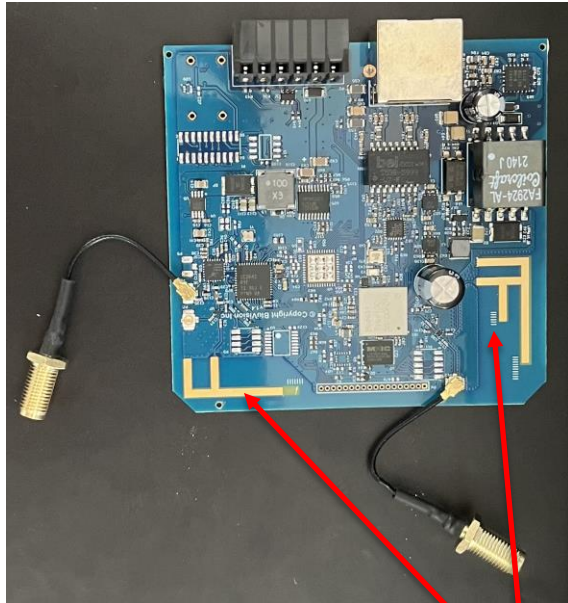

611 Center Ridge Drive
Austin, Texas 78753 USA

FREE +1 800 237 7769
MAIN +1 512 776 9000
FAX +1 512 776 9630

BluFi Internal etched antenna

Etched PCB antenna 0 dBm gain