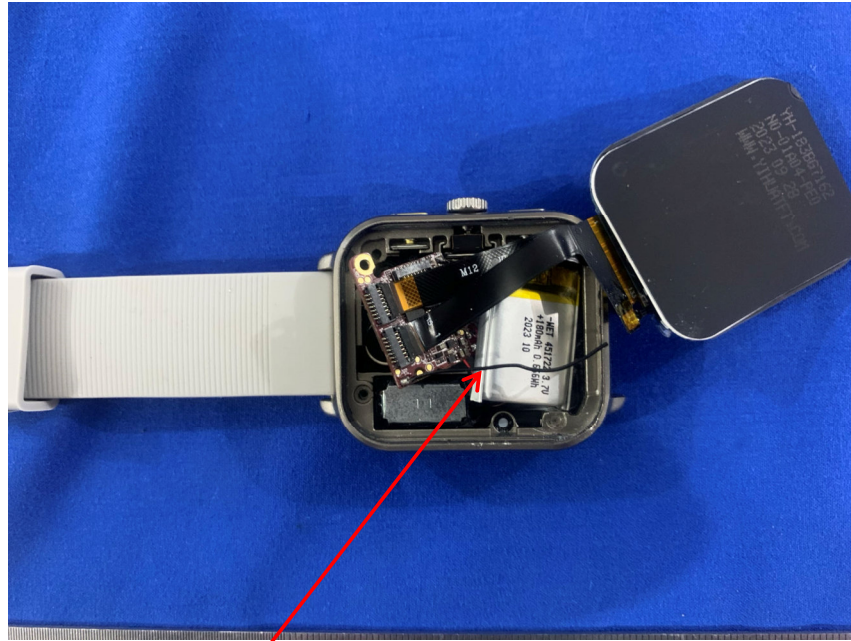

Internal photographs

FCC ID: 2BCKX-M12

Antenna