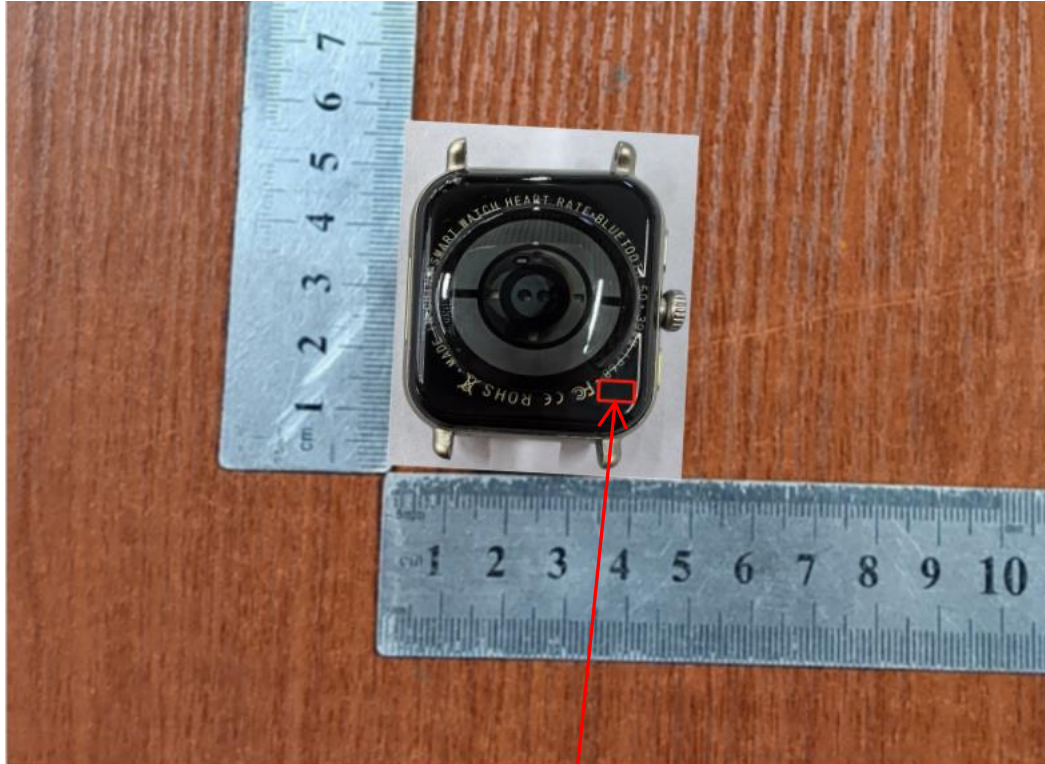

Label Sample for FCC ID: 2BCKX-M12

Size for the label: 8mm X 16mm

Product Name : Smart Watch

Model :M12

FCC ID :2BCKX-M12