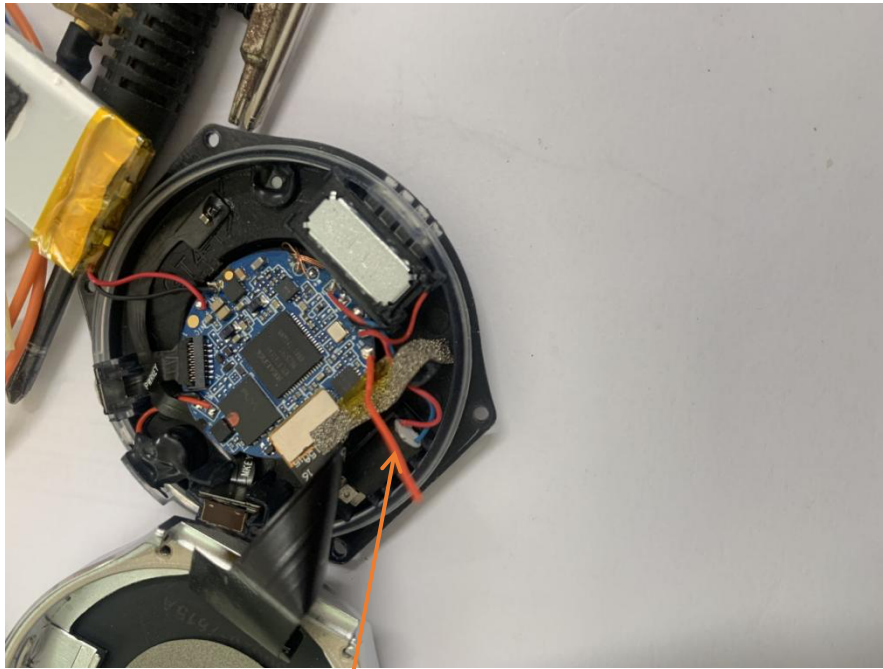

Internal photographs

FCC ID: 2BCKX-GT4PRO

Antenna