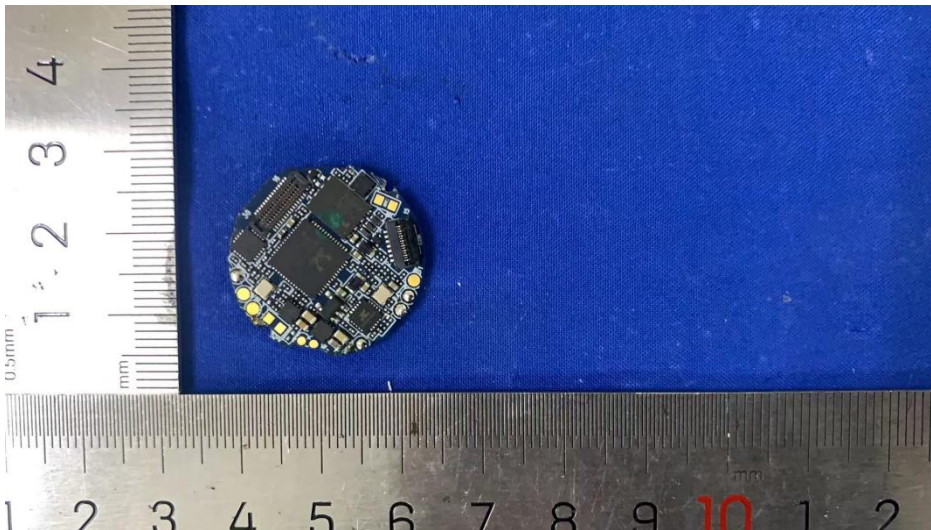

Internal photographs

FCC ID: 2BCKX-GT4PRO

Antenna