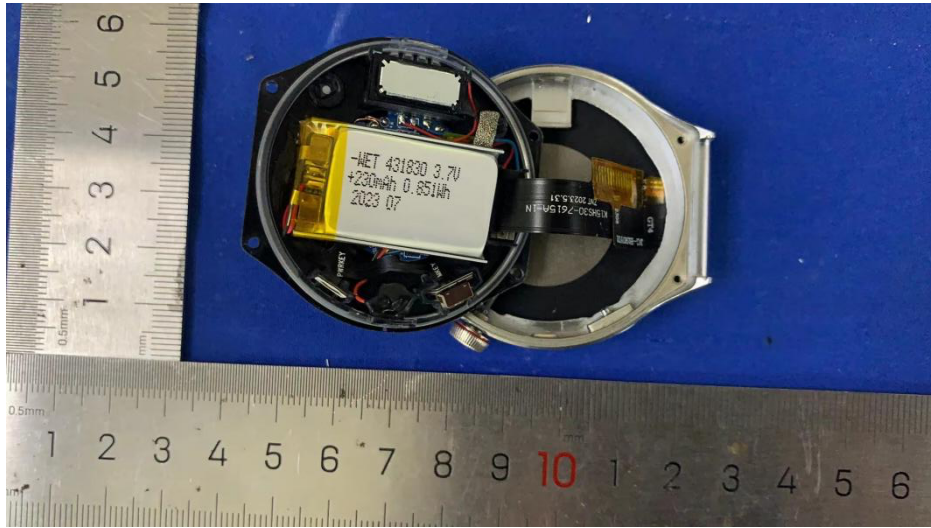

Internal photographs

FCC ID: 2BCKX-GT4PRO

Antenna