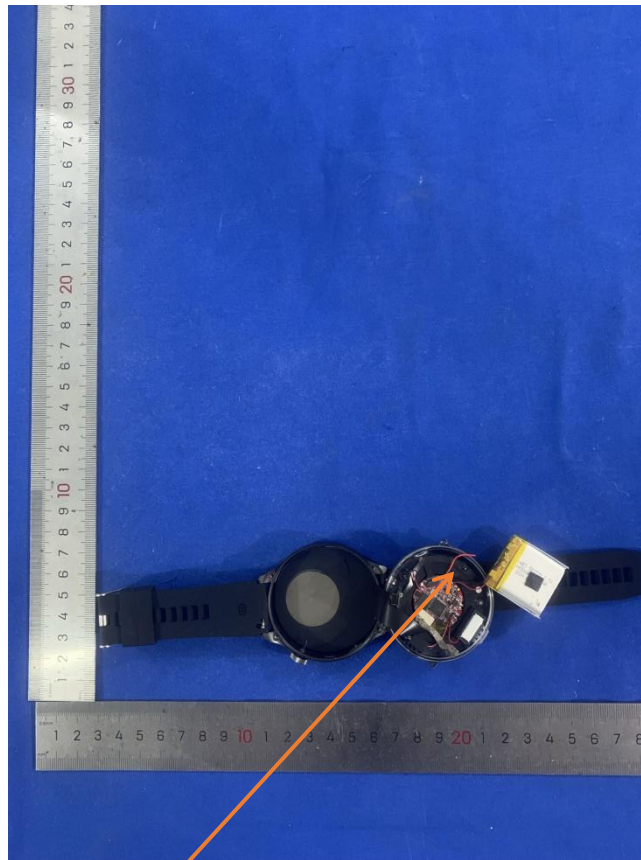

# Internal photographs

FCC ID: 2BCKX-DK69

Antenna