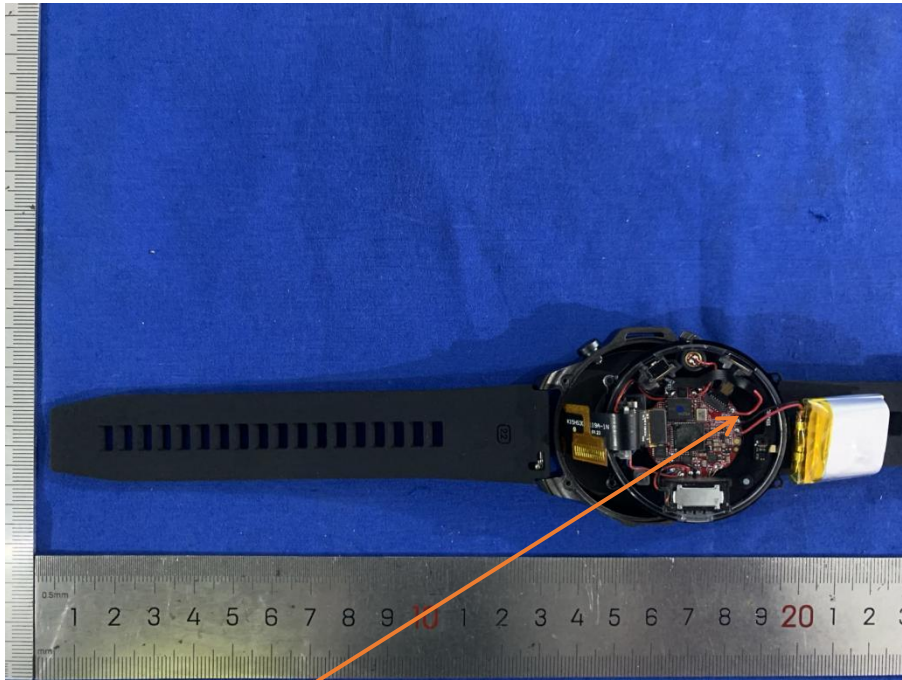

Internal photographs

FCC ID: 2BCKX-DK68

Antenna