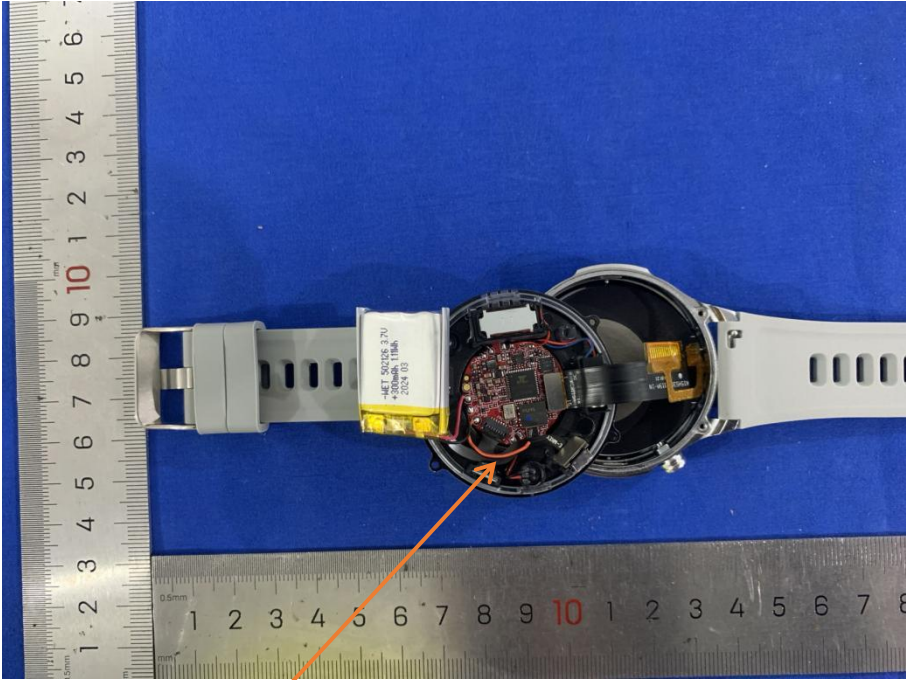

Internal photographs

FCC ID: 2BCKX-DK67

Antenna