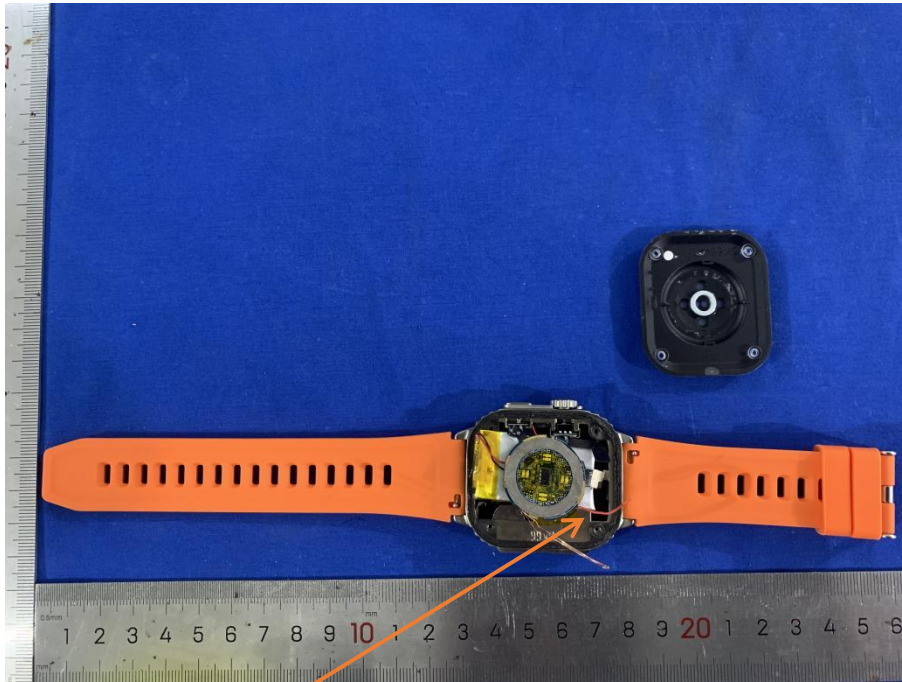

Internal photographs

FCC ID: 2BCKX-DK66

Antenna