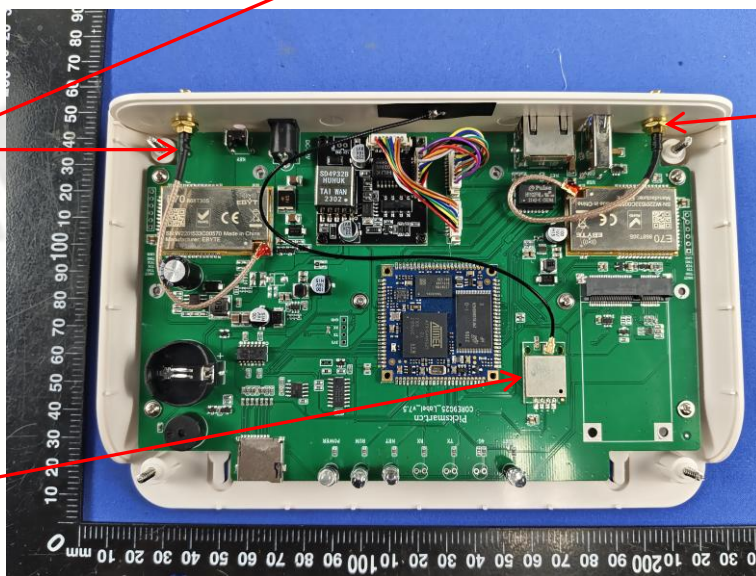

Internal Photos of EUT

Antenna 1 & Antenna 2 does not support MIMO

Antenna1

Antenna2

This module is a WiFi module, the WiFi function is reserved for the product, the customer does not need this function, this function is closed through the software.