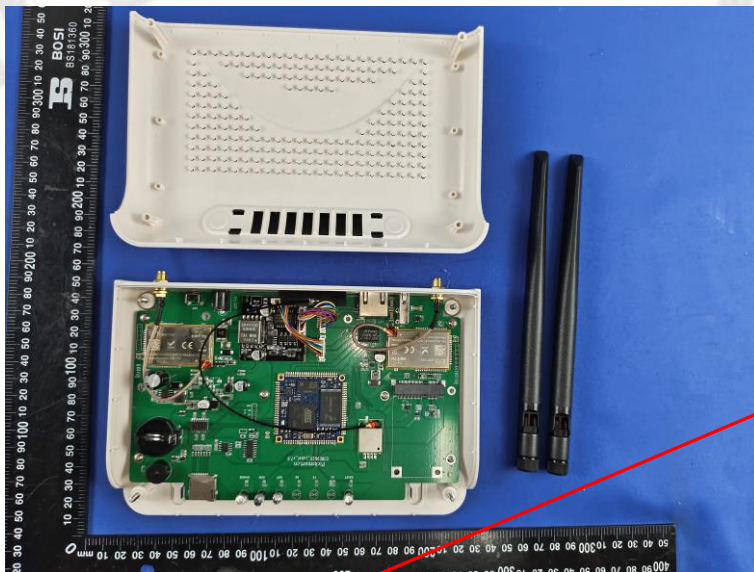

Internal Photos of EUT

Antenna 1 & Antenna 2 does not support MIMO

Antenna1

Antenna2

This module is a WiFi module, the WiFi function is reserved for the product, the customer does not need this function, this function is closed through the software.