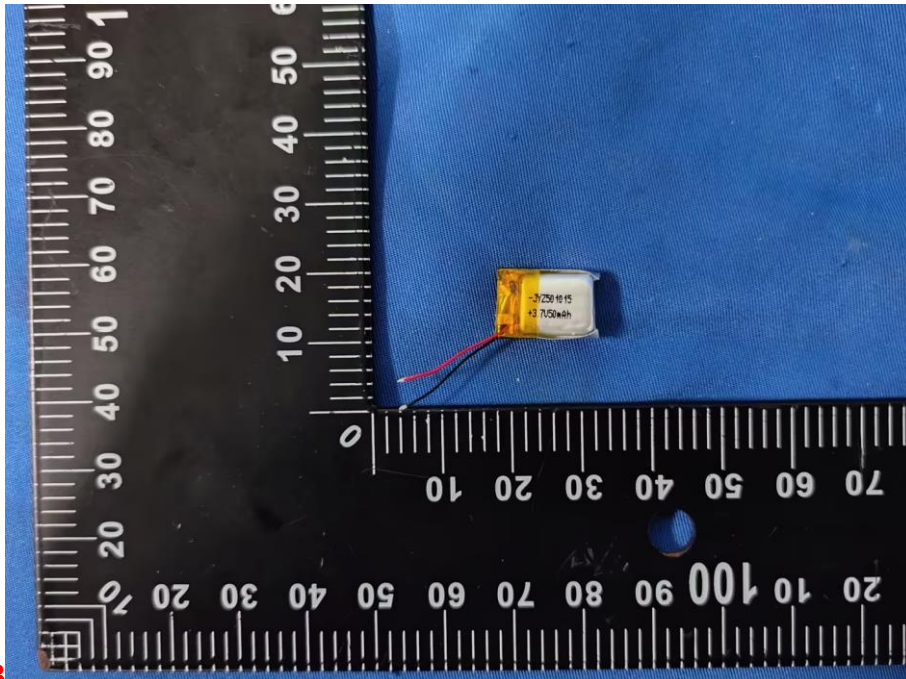

ZHONGHAN

FCC ID: 2BCJE-RD36

EUT PHOTO (Internal Photos)

ZHONGHAN

FCC ID: 2BCJE-RD36

ZHONGHAN

FCC ID: 2BCJE-RD36

3