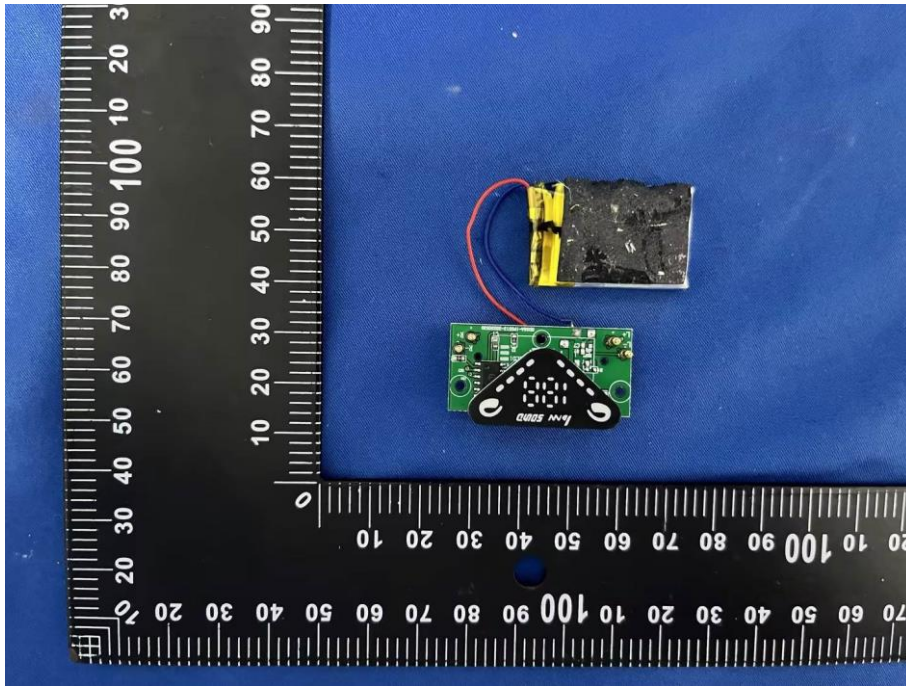

ZHONGHAN

FCC ID: 2BCJE-RD36

EUT PHOTO (Internal Photos)

ZHONGHAN

FCC ID: 2BCJE-RD36

ZHONGHAN

FCC ID: 2BCJE-RD36

3