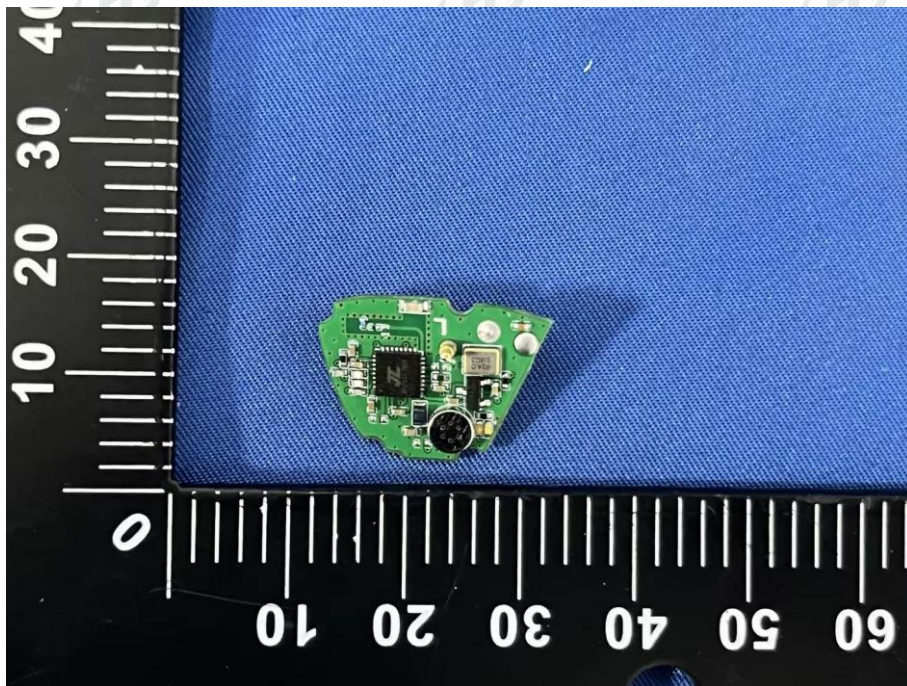

ZHONGHAN

FCC ID: 2BCJE-RD36

EUT PHOTO (Internal Photos)

ZHONGHAN

FCC ID: 2BCJE-RD36

ZHONGHAN

FCC ID: 2BCJE-RD36

3