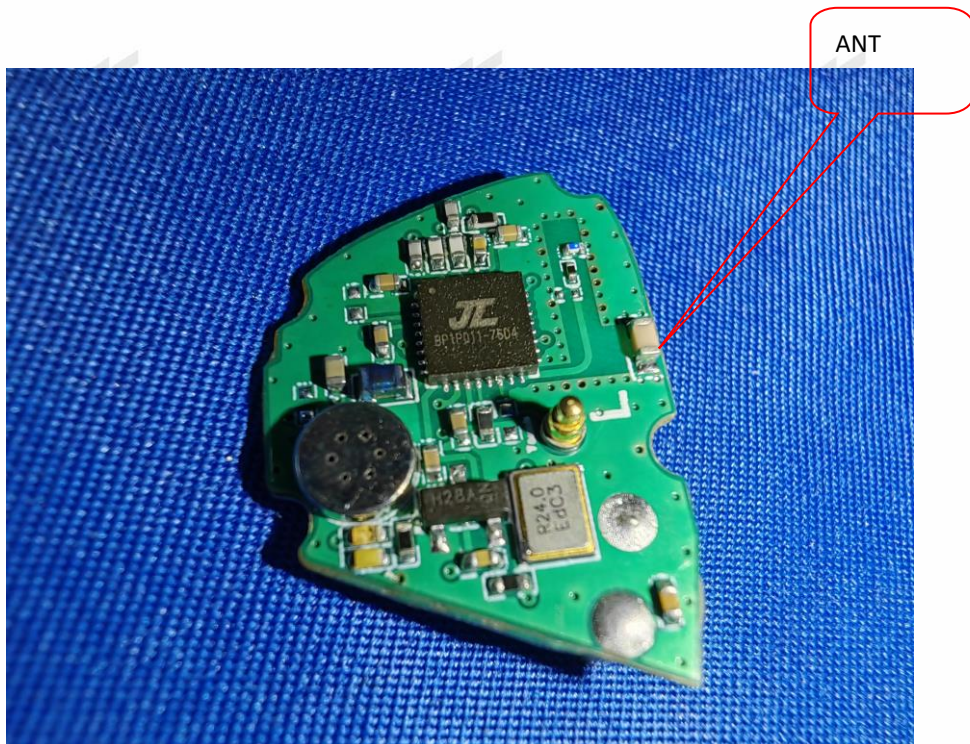

ZHONGHAN

FCC ID: 2BCJE-RD36

EUT PHOTO (Internal Photos)

ZHONGHAN

FCC ID: 2BCJE-RD36

ZHONGHAN

FCC ID: 2BCJE-RD36

3