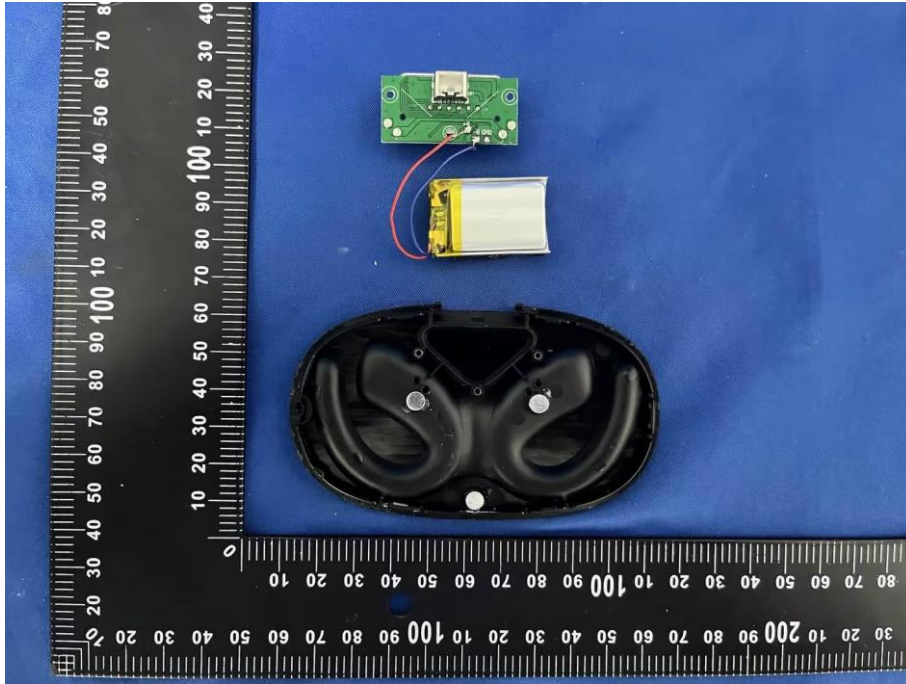

ZHONGHAN

FCC ID: 2BCJE-RD36

EUT PHOTO (Internal Photos)

ZHONGHAN

FCC ID: 2BCJE-RD36

ZHONGHAN

FCC ID: 2BCJE-RD36

3