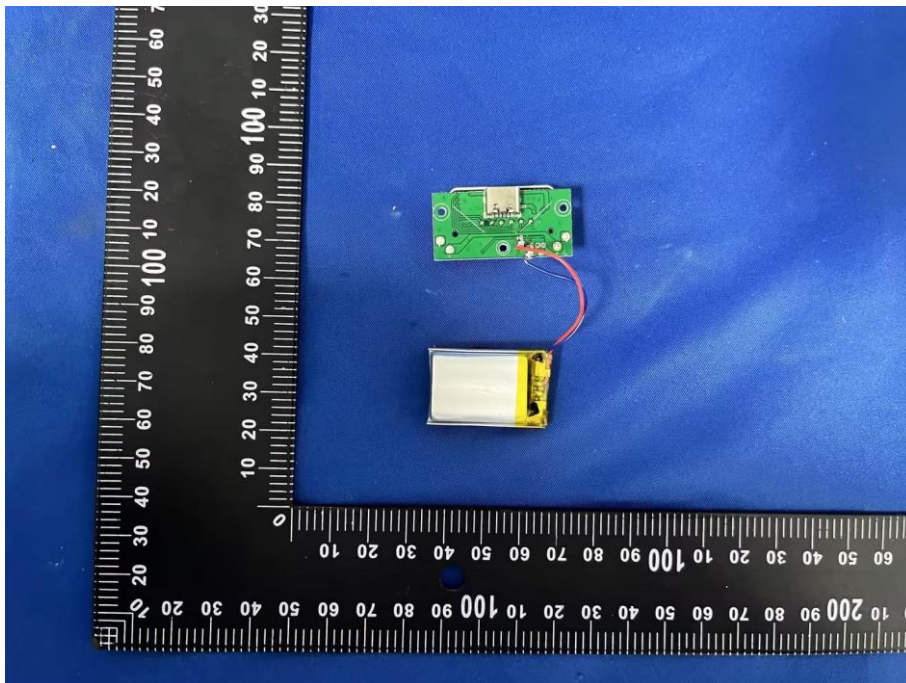

ZHONGHAN

FCC ID: 2BCJE-RD36

EUT PHOTO (Internal Photos)

ZHONGHAN

FCC ID: 2BCJE-RD36

ZHONGHAN

FCC ID: 2BCJE-RD36

3