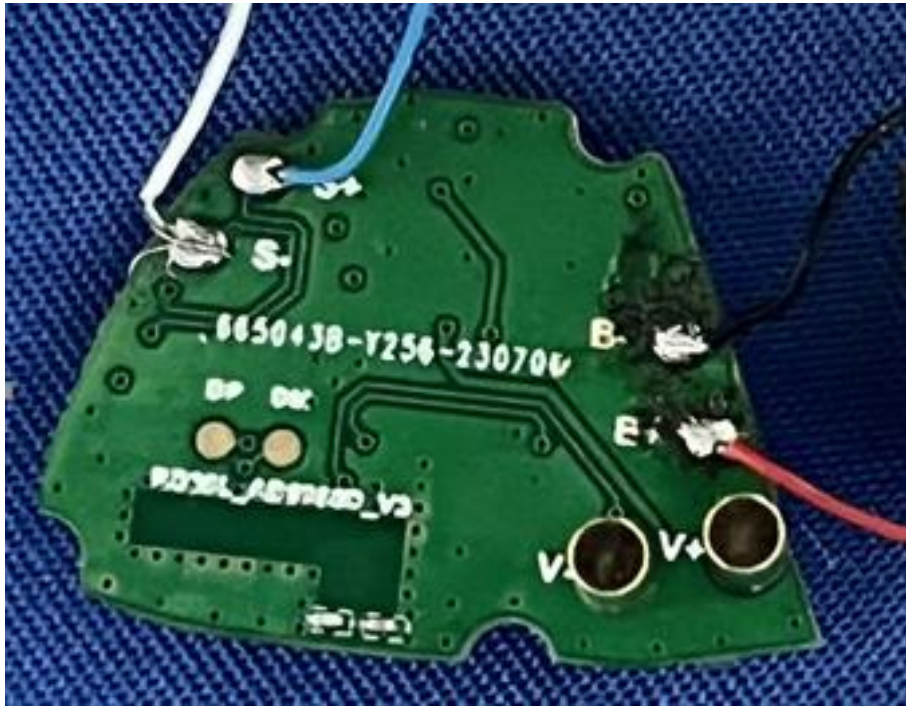

ZHONGHAN

FCC ID: 2BCJE-RD36

EUT PHOTO (Internal Photos)

ZHONGHAN

FCC ID: 2BCJE-RD36

ZHONGHAN

FCC ID: 2BCJE-RD36

3