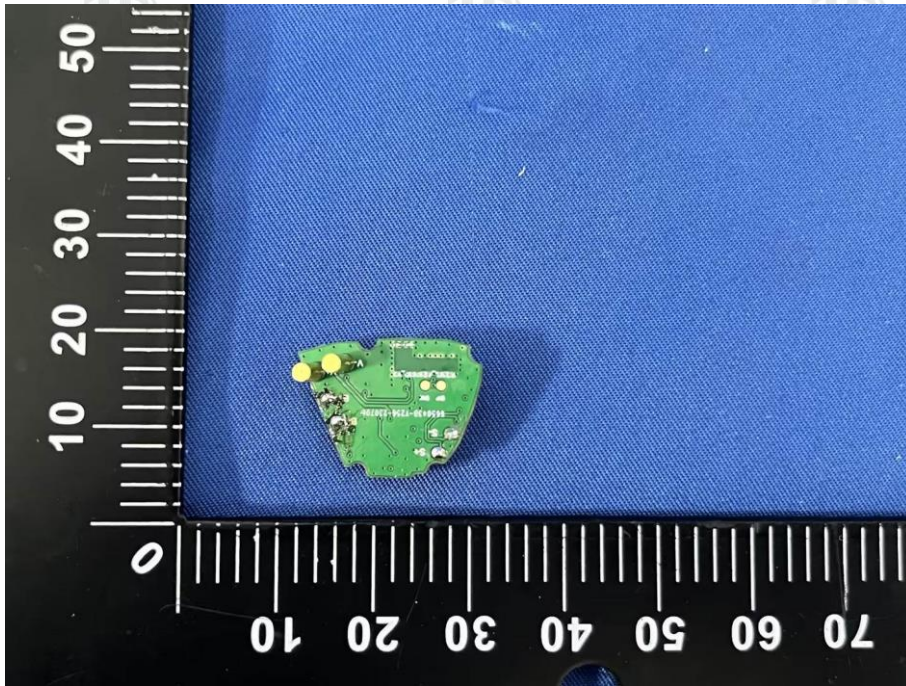

ZHONGHAN

FCC ID: 2BCJE-RD36

EUT PHOTO (Internal Photos)

ZHONGHAN

FCC ID: 2BCJE-RD36

ZHONGHAN

FCC ID: 2BCJE-RD36

3