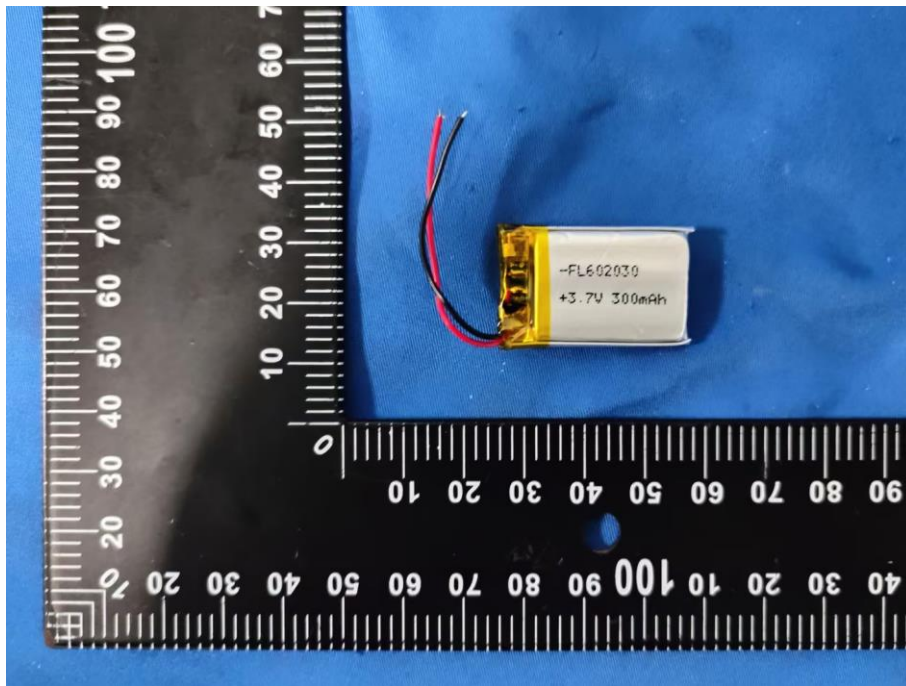

ZHONGHAN

FCC ID: 2BCJE-RD36

EUT PHOTO (Internal Photos)

ZHONGHAN

FCC ID: 2BCJE-RD36

ZHONGHAN

FCC ID: 2BCJE-RD36

3