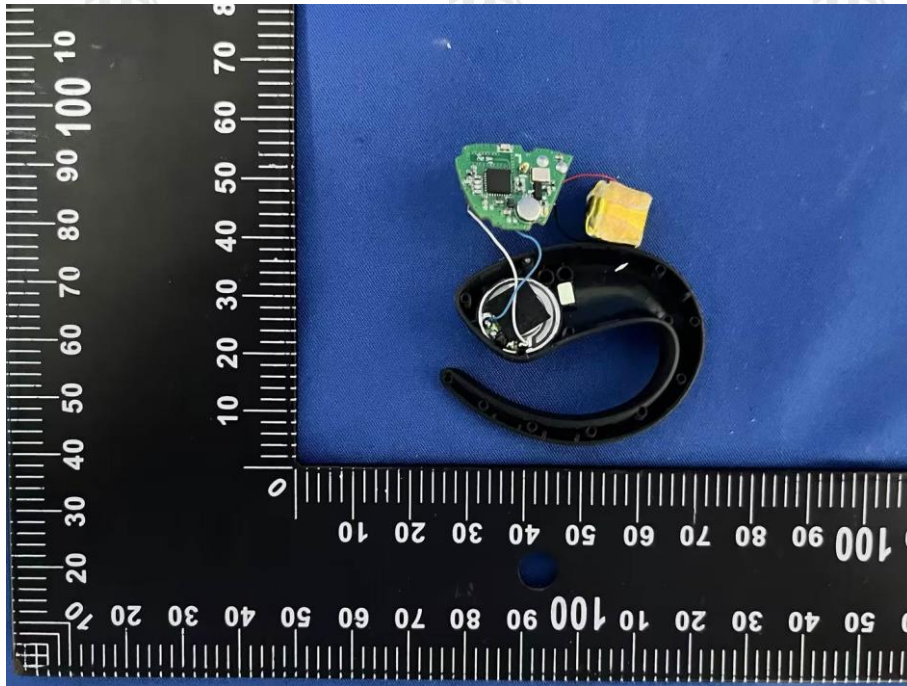

ZHONGHAN

FCC ID: 2BCJE-RD36

EUT PHOTO (Internal Photos)

ZHONGHAN

FCC ID: 2BCJE-RD36

ZHONGHAN

FCC ID: 2BCJE-RD36

3