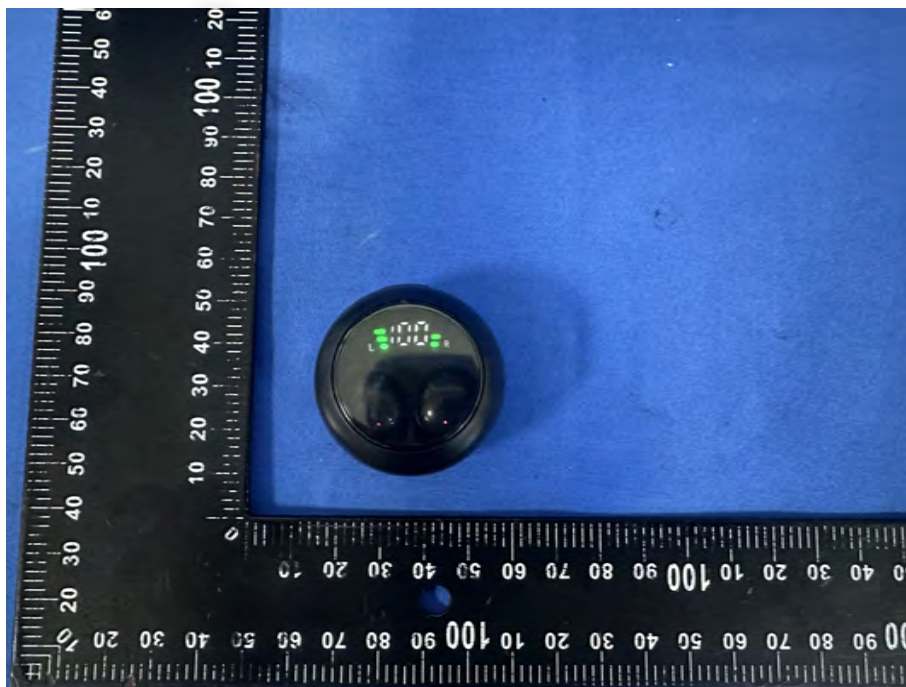

FCC ID:2BCJE-MINI

EUT PHOTOS(External Photos)

FCC ID:2BCJE-MINI

FCC ID:2BCJE-MINI

FCC ID:2BCJE-MINI

FCC ID:2BCJE-MINI

FCC ID:2BCJE-MINI

FCC ID:2BCJE-MINI