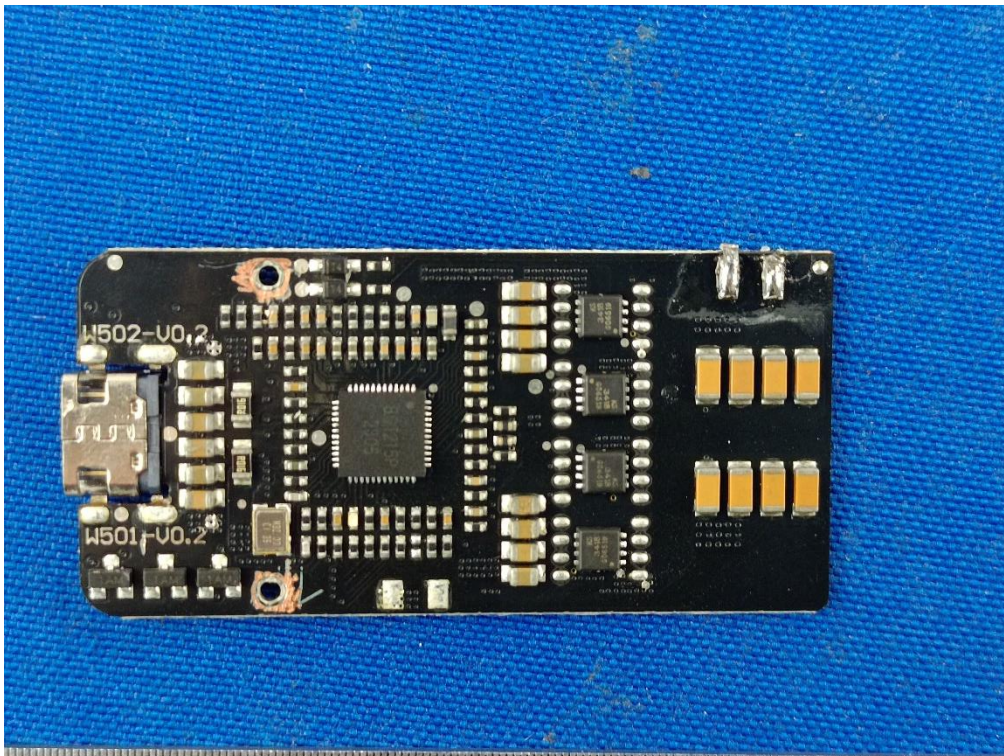

## Photographs of the EUT (Internal Photos)

Model: W501

Internal

Internal