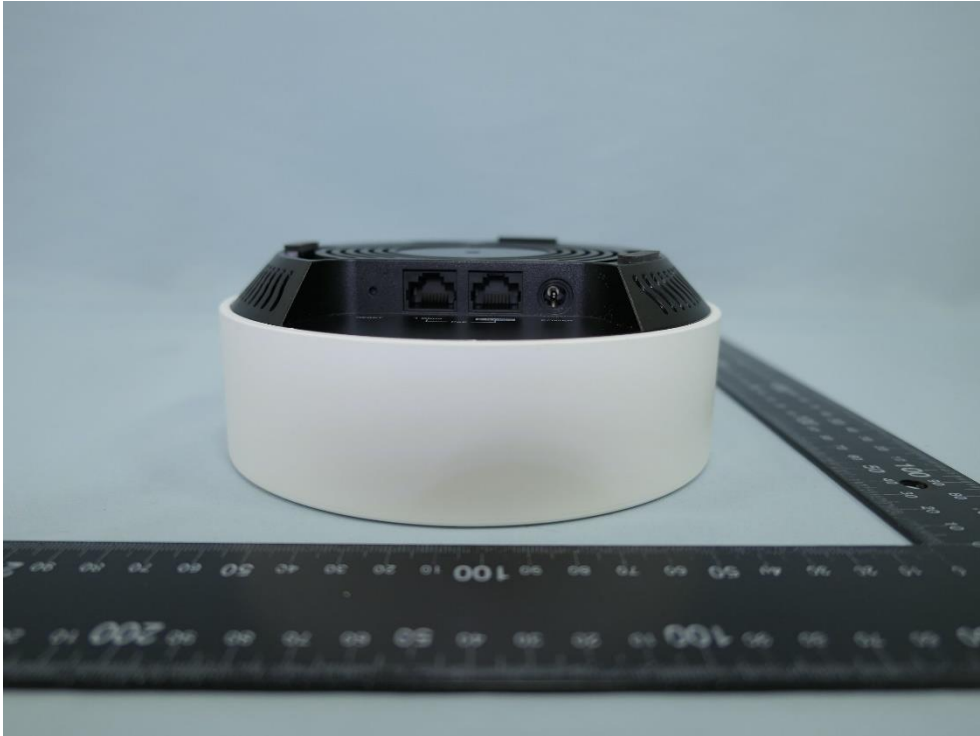

Product: AX3000 Whole Home Mesh WiFi 6 System with PoE

Brand Name: tp-link

Model Number: Deco X50-PoE

External Photograph

(1) EUT Photo

(2) EUT Photo

(3) EUT Photo

(4) EUT Photo

(5) EUT Photo

(6) EUT Photo

(7) EUT Photo (Brand: tp-link, M/N: T120150-2B4)

(8) EUT Photo

(9) EUT Photo

(10) EUT Photo

(11) EUT Photo

(12) EUT Photo