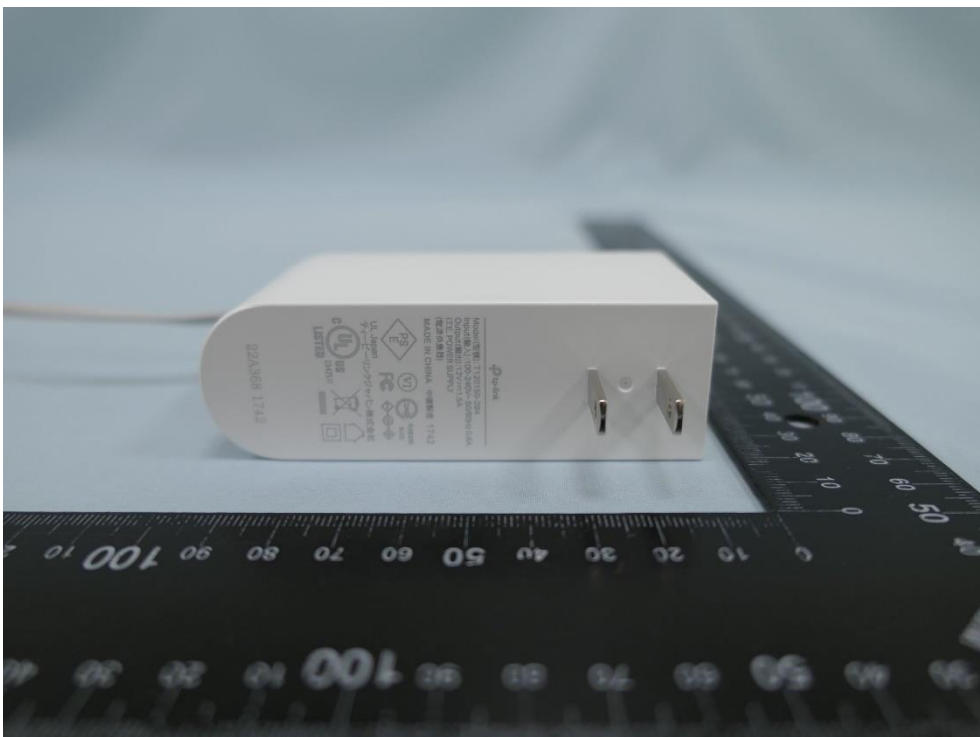

Product: AX3000 Whole Home Mesh WiFi 6 System with PoE

Brand Name: tp-link

Model Number: Deco X50-PoE

External Photograph

(1) EUT Photo

(2) EUT Photo

(3) EUT Photo

(4) EUT Photo

(5) EUT Photo

(6) EUT Photo

(7) EUT Photo (Brand: tp-link, M/N: T120150-2B4)

(8) EUT Photo

(9) EUT Photo

(10) EUT Photo

(11) EUT Photo

(12) EUT Photo