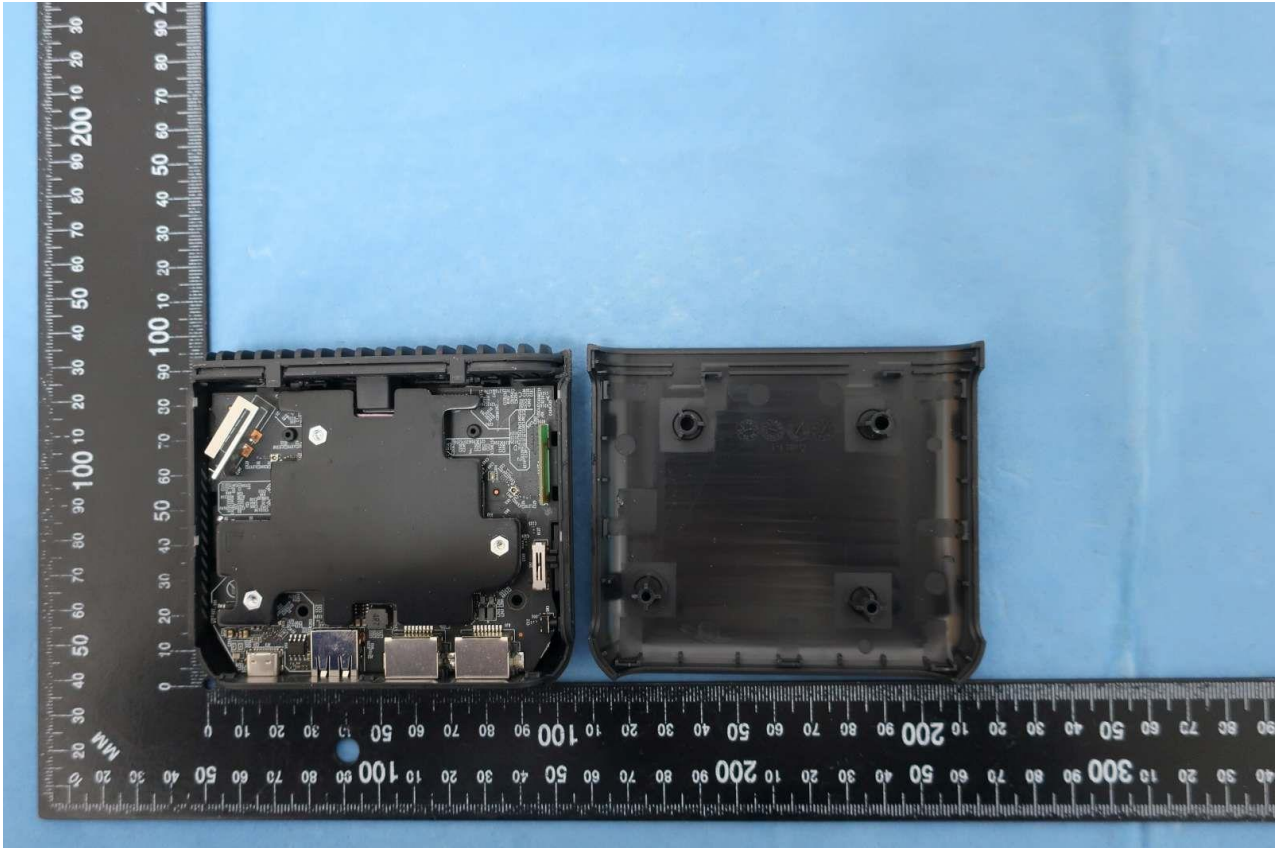

3. Internal Photograph of EUT

Brand Name: tp-link; Model Name: TL-WR1502X

Brand Name: tp-link; Model Name: TL-WR1502X

Brand Name: tp-link; Model Name: TL-WR1502X

Brand Name: tp-link; Model Name: TL-WR1502X