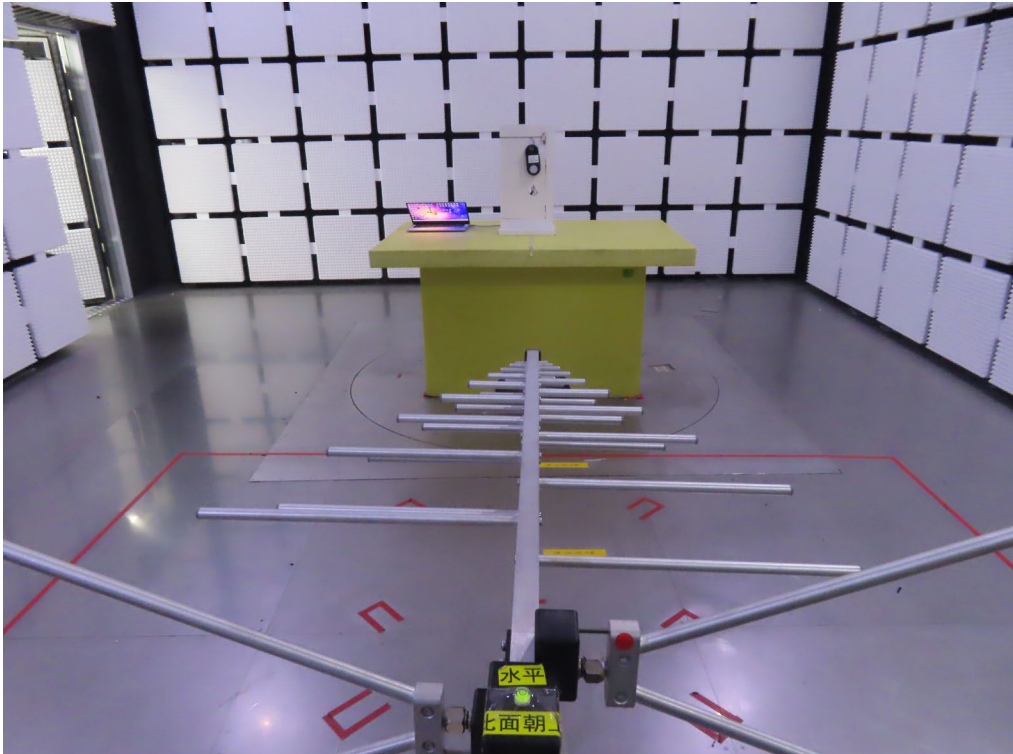

**11. EUT TEST PHOTO****AC Power Line Conducted Emissions Test Photos**

**Radiated Emissions Test Photos**

**9 kHz to 30 MHz**

**Radiated Emissions Test Photos**

**30 MHz to 1000 MHz**

**Radiated Emissions Test Photos****Band edge & Harmonic(1 GHz to 18 GHz)**

**Radiated Emissions Test Photos**

**Harmonic(Above 18 GHz)**

**Conducted Test Photos**