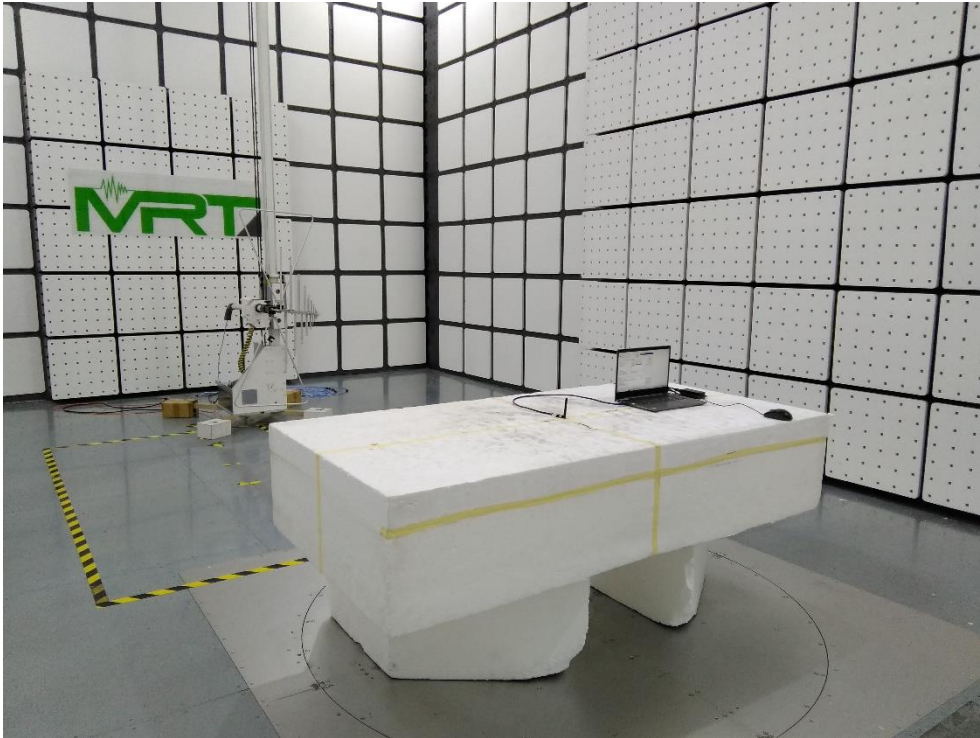

## RF Test Photograph

Description: Front View of Conducted Emission Test Setup

Description: Back View of Conducted Emission Test Setup

Description: Radiated Emission Test Setup for below 1GHz

Description: Radiated Emission Test Setup for above 1GHz

Description: Radiated Emission Test Setup for 18GHz~25Hz

Description: Radiated Emission Test Setup for 9kHz~30MHz

Description: Conducted Test Setup