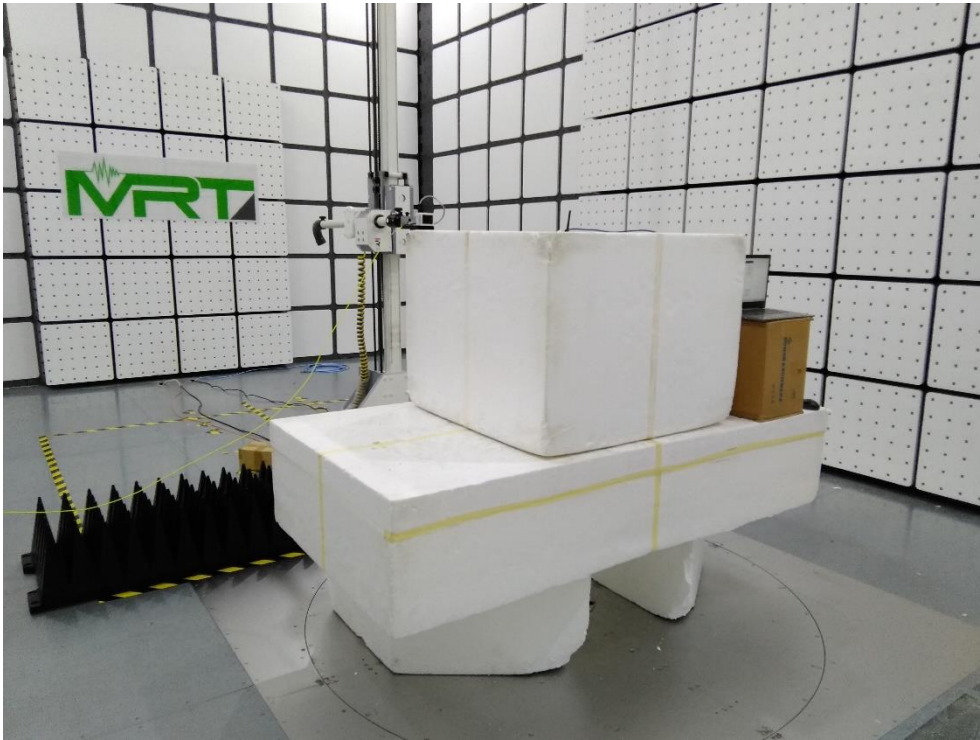

## RF Test Photograph

Description: Front View of Conducted Emission Test Setup

Description: Back View of Conducted Emission Test Setup

Description: Radiated Emission Test Setup for below 1GHz

Description: Radiated Emission Test Setup for above 1GHz

Description: Radiated Emission Test Setup for 18GHz~25Hz

Description: Radiated Emission Test Setup for 9kHz~30MHz

Description: Conducted Test Setup