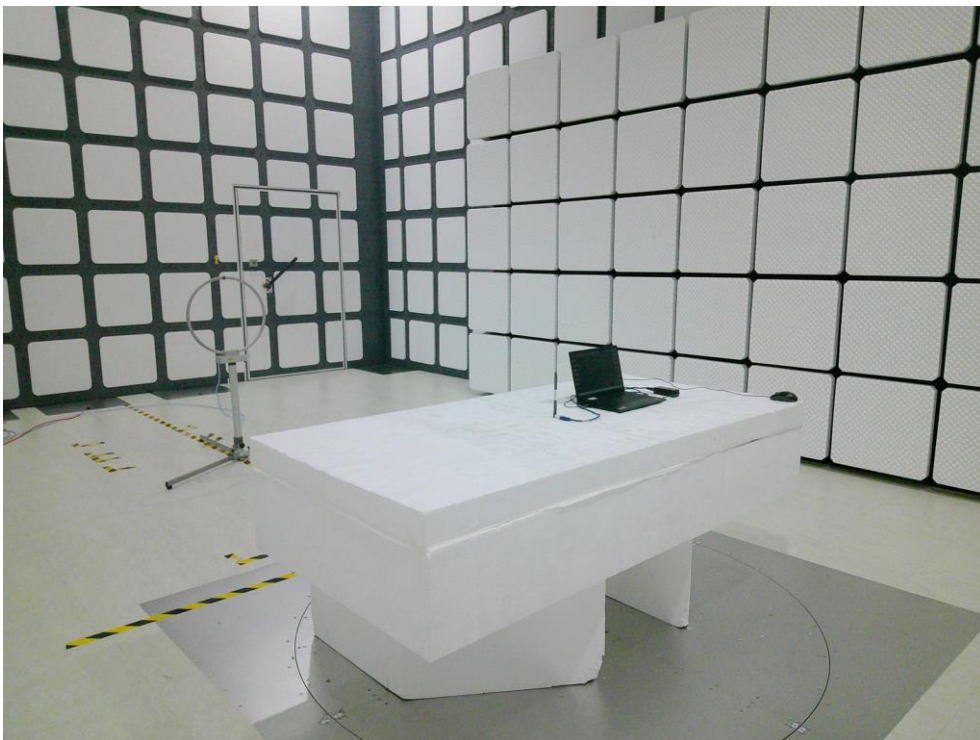

## RF Test Photograph

Description: Front View of Conducted Emission Test Setup

Description: Back View of Conducted Emission Test Setup

Description: Radiated Emission Test Setup for 30MHz~1GHz

Description: Radiated Emission Test Setup for 1GHz~18GHz

Description: Radiated Emission Test Setup for 18GHz~40GHz

Description: Radiated Emission Test Setup for 9kHz~30MHz

Description: Conducted Emission Test Setup

Description: DFS Test Setup