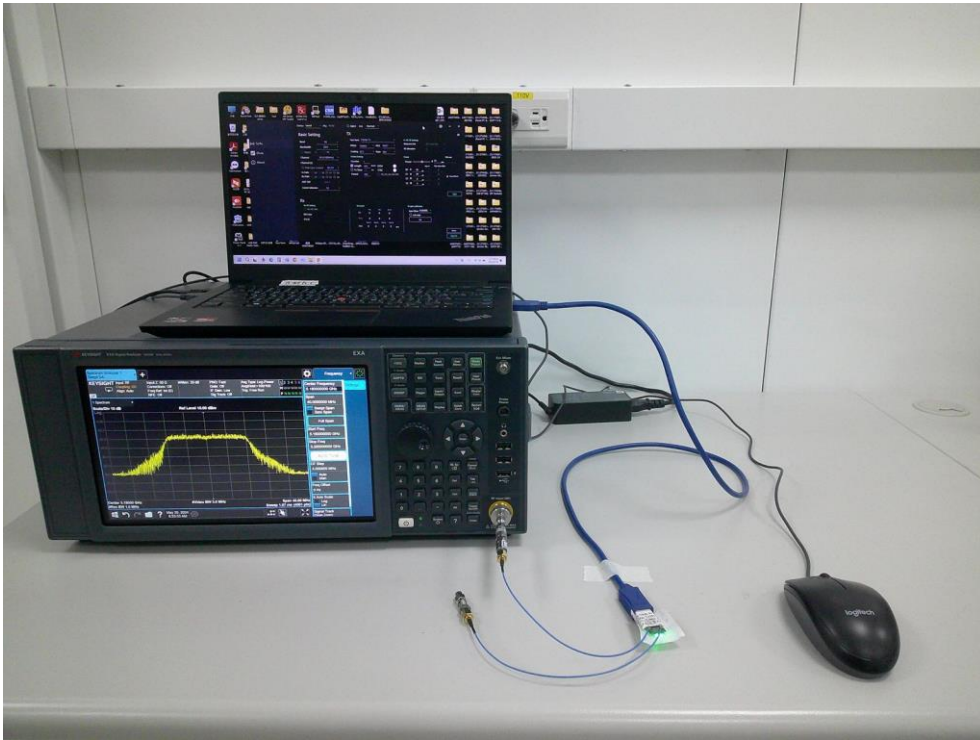

## RF Test Photograph

Description: Front View of Conducted Emission Test Setup

Description: Back View of Conducted Emission Test Setup

Description: Radiated Emission Test Setup for 30MHz~1GHz

Description: Radiated Emission Test Setup for 1GHz~18GHz

Description: Radiated Emission Test Setup for 18GHz~40GHz

Description: Radiated Emission Test Setup for 9kHz~30MHz

Description: Conducted Emission Test Setup

Description: DFS Test Setup