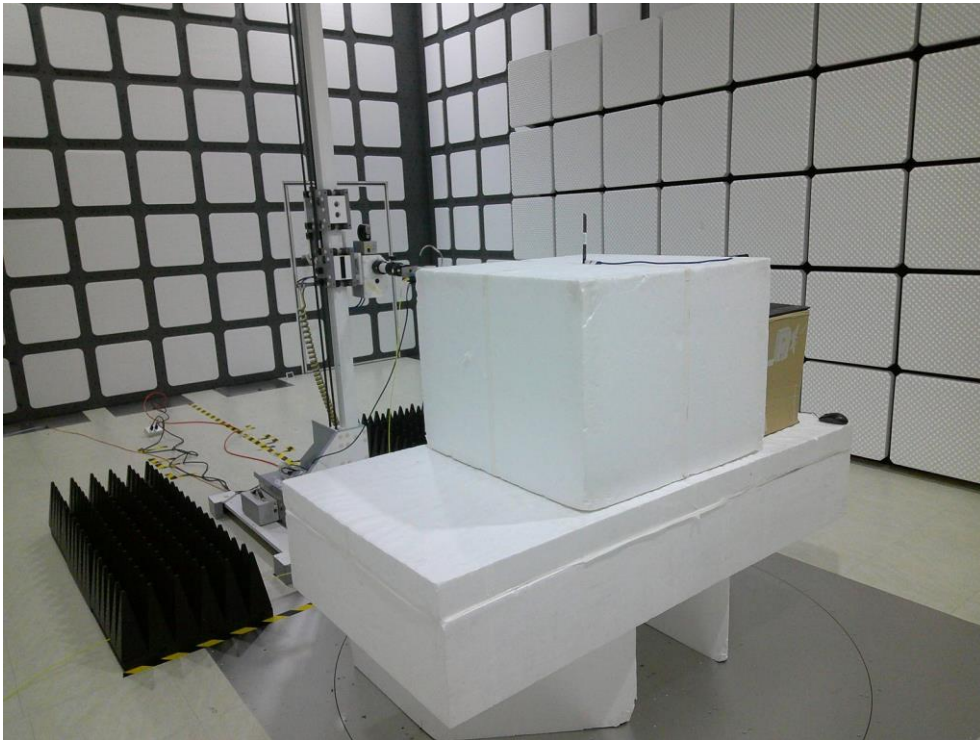

## RF Test Photograph

Description: Front View of Conducted Emission Test Setup

Description: Back View of Conducted Emission Test Setup

Description: Radiated Emission Test Setup for 30MHz~1GHz

Description: Radiated Emission Test Setup for 1GHz~18GHz

Description: Radiated Emission Test Setup for 18GHz~40GHz

Description: Radiated Emission Test Setup for 9kHz~30MHz

Description: Conducted Emission Test Setup

Description: DFS Test Setup