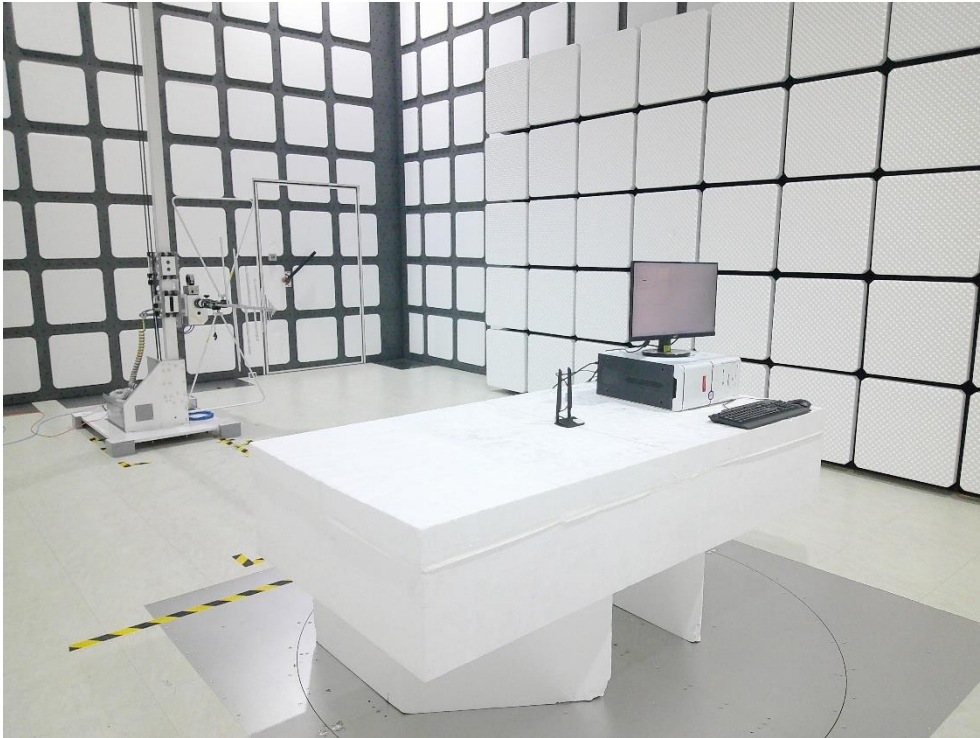

## RF Test Photograph

Description: Front View of Conducted Emission Test Setup – **BT&BLE**

Description: Back View of Conducted Emission Test Setup – **BT&BLE**

Description: Front View of Conducted Emission Test Setup – **Wi-Fi**

Description: Back View of Conducted Emission Test Setup – **Wi-Fi**

Description: Radiated Emission Test Setup for 9kHz~30MHz –**BT&BLE**

Description: Radiated Emission Test Setup for 9kHz~30MHz –**Wi-Fi**

Description: Radiated Emission Test Setup for below 1GHz –**BT&BLE**

Description: Radiated Emission Test Setup for above 1GHz –**BT&BLE**

Description: Radiated Emission Test Setup for below 1GHz – **Wi-Fi**