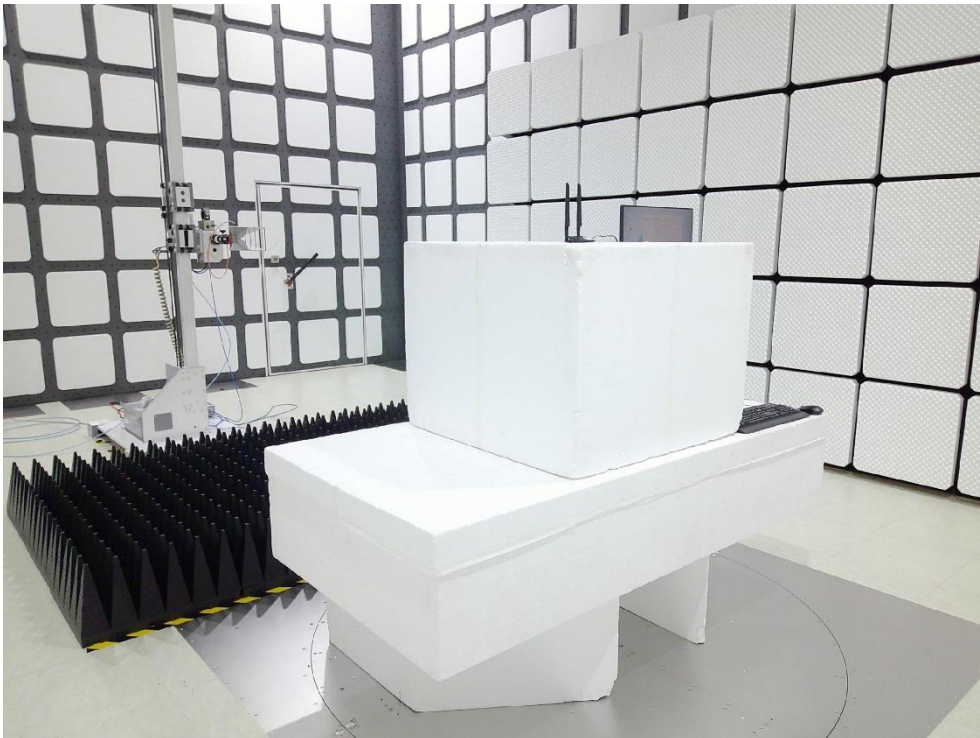

## RF Test Photograph

Description: Front View of Conducted Emission Test Setup – **BT&BLE**

Description: Back View of Conducted Emission Test Setup – **BT&BLE**

Description: Front View of Conducted Emission Test Setup – **Wi-Fi**

Description: Back View of Conducted Emission Test Setup – **Wi-Fi**

Description: Radiated Emission Test Setup for 9kHz~30MHz –**BT&BLE**

Description: Radiated Emission Test Setup for 9kHz~30MHz –**Wi-Fi**

Description: Radiated Emission Test Setup for below 1GHz –**BT&BLE**

Description: Radiated Emission Test Setup for above 1GHz –**BT&BLE**

Description: Radiated Emission Test Setup for below 1GHz – **Wi-Fi**