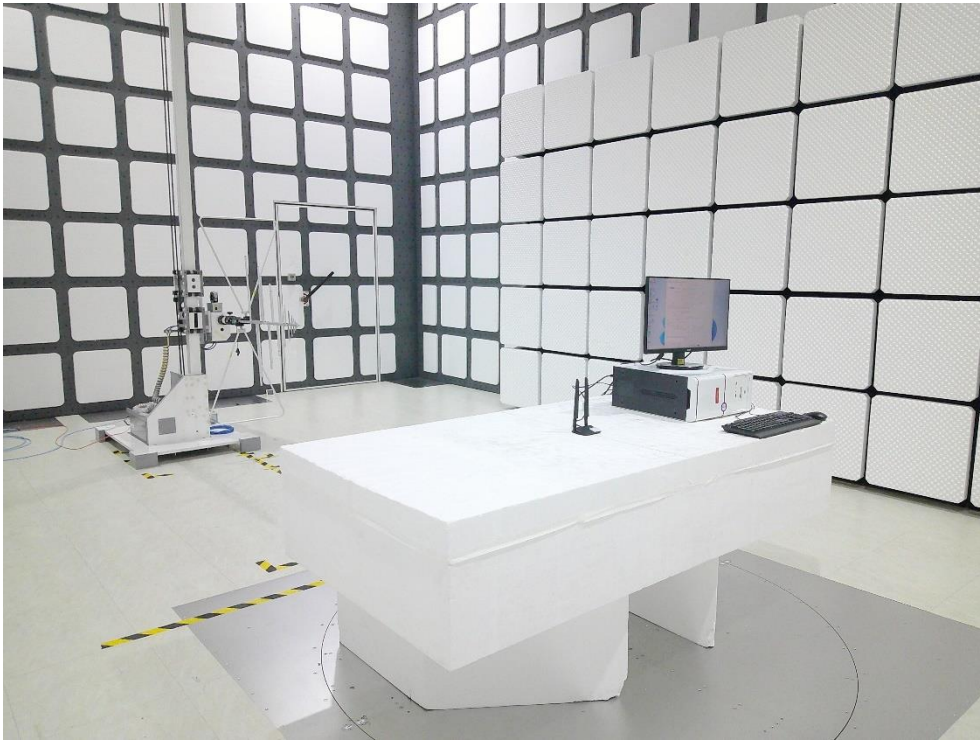

## RF Test Photograph

Description: Front View of Conducted Emission Test Setup – **BT&BLE**

Description: Back View of Conducted Emission Test Setup – **BT&BLE**

Description: Front View of Conducted Emission Test Setup – **Wi-Fi**

Description: Back View of Conducted Emission Test Setup – **Wi-Fi**

Description: Radiated Emission Test Setup for 9kHz~30MHz –**BT&BLE**

Description: Radiated Emission Test Setup for 9kHz~30MHz –**Wi-Fi**

Description: Radiated Emission Test Setup for below 1GHz –**BT&BLE**

Description: Radiated Emission Test Setup for above 1GHz –**BT&BLE**

Description: Radiated Emission Test Setup for below 1GHz – **Wi-Fi**