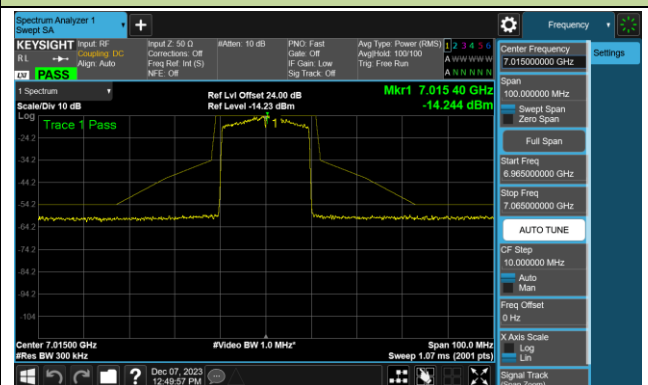

Channel 181 (6855MHz)

Channel 185 (6875MHz)

Channel 189 (6895MHz)

Channel 213 (7015MHz)

Channel 229 (7095MHz)

802.11be-EHT40 - Ant 1 (Nss = 1)

Channel 03 (5965MHz)

Channel 43 (6165MHz)

Channel 91 (6405MHz)

Channel 99 (6445MHz)

Channel 107 (6485MHz)

Channel 115 (6525MHz)