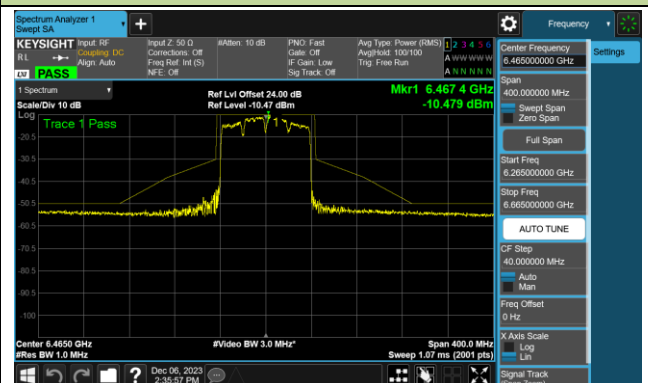

Channel 227 (7085MHz)

802.11ax-HE80 - Ant 1 (Nss = 1)

Channel 07 (5985MHz)

Channel 39 (6145MHz)

Channel 87 (6385MHz)

Channel 103 (6465MHz)

Channel 119 (6545MHz)

Channel 135 (6625MHz)