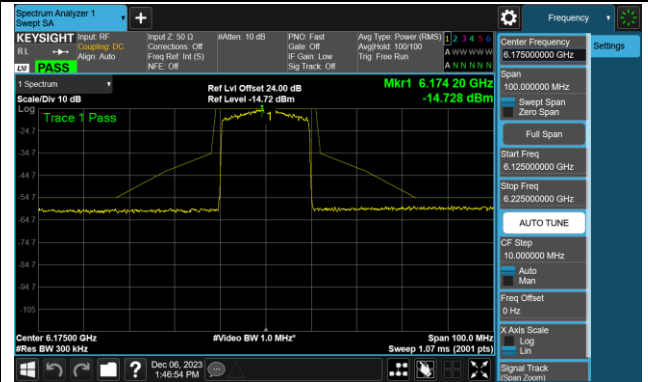

Channel 111 (6505MHz)

Channel 143 (6665MHz)

Channel 175 (6825MHz)

Channel 207 (6985MHz)

802.11be-EHT320 - Ant 0 (Nss = 1)

Channel 31 (6105MHz)

Channel 63 (6265MHz)

Channel 95 (6425MHz)

Channel 127 (6585MHz)

Channel 159 (6745MHz)

Channel 191 (6905MHz)

802.11ax-HE20 - Ant 1 (Nss = 1)

Channel 01 (5955MHz)

Channel 45 (6175MHz)

Channel 93 (6415MHz)

Channel 97 (6435MHz)

Channel 105 (6475MHz)

Channel 113 (6515MHz)

802.11ax-HE20 - Ant 1 (Nss = 1)

Channel 117 (6535MHz)

Channel 149 (6695MHz)

Channel 181 (6855MHz)

Channel 185 (6875MHz)

Channel 189 (6895MHz)