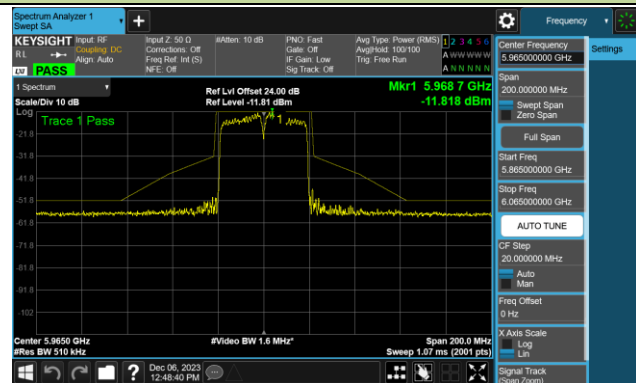

Channel 181 (6855MHz)

Channel 185 (6875MHz)

Channel 189 (6895MHz)

Channel 213 (7015MHz)

Channel 229 (7095MHz)

802.11be-EHT40 - Ant 1 (Nss = 1)

Channel 03 (5965MHz)

Channel 43 (6165MHz)

Channel 91 (6405MHz)

Channel 99 (6445MHz)

Channel 107 (6485MHz)

Channel 115 (6525MHz)