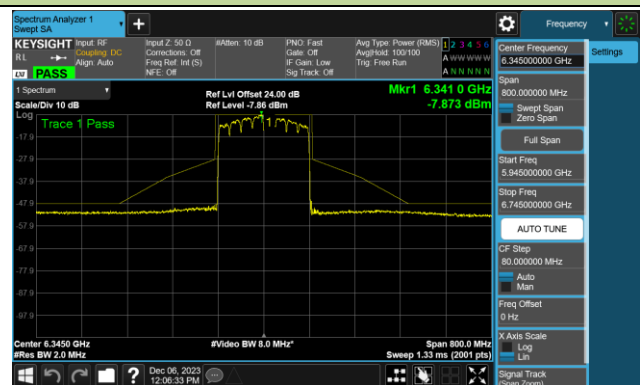

802.11be-EHT80 - Ant 0 (Nss = 1)

Channel 183 (6865MHz)

Channel 199 (6945MHz)

Channel 215 (7025MHz)

802.11be-EHT160 - Ant 0 (Nss = 1)

Channel 15 (6025MHz)

Channel 47 (6185MHz)

Channel 79 (6345MHz)

Channel 111 (6505MHz)

Channel 143 (6665MHz)

Channel 175 (6825MHz)

Channel 207 (6985MHz)

802.11be-EHT320 - Ant 0 (Nss = 1)

Channel 31 (6105MHz)

Channel 63 (6265MHz)

Channel 95 (6425MHz)