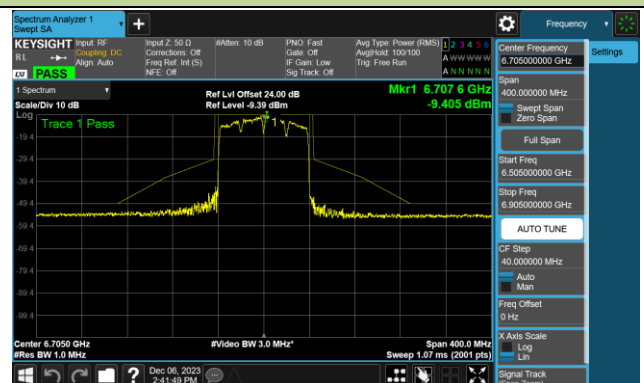

Channel 227 (7085MHz)

802.11ax-HE80 - Ant 1 (Nss = 1)

Channel 07 (5985MHz)

Channel 39 (6145MHz)

Channel 87 (6385MHz)

Channel 103 (6465MHz)

Channel 119 (6545MHz)

Channel 135 (6625MHz)

Channel 151 (6705MHz)

Channel 167 (6785MHz)

802.11ax-HE80 - Ant 1 (Nss = 1)

Channel 183 (6865MHz)

Channel 199 (6945MHz)

Channel 215 (7025MHz)

802.11ax-HE160 - Ant 1 (Nss = 1)

Channel 15 (6025MHz)