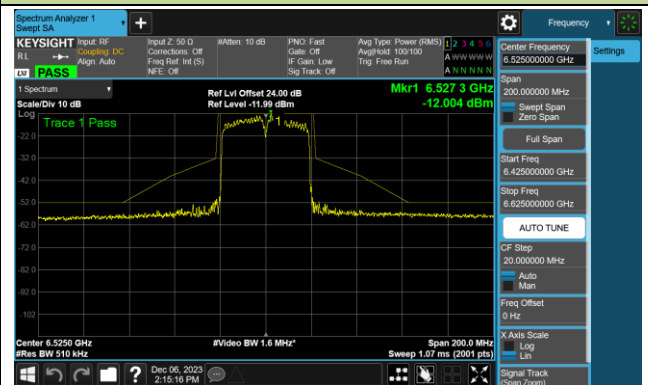

Channel 105 (6475MHz)

Channel 113 (6515MHz)

802.11ax-HE20 - Ant 1 (Nss = 1)

Channel 117 (6535MHz)

Channel 149 (6695MHz)

Channel 181 (6855MHz)

Channel 185 (6875MHz)

Channel 189 (6895MHz)

Channel 213 (7015MHz)

Channel 229 (7095MHz)

802.11ax-HE40 - Ant 1 (Nss = 1)

Channel 03 (5965MHz)

Channel 43 (6165MHz)

Channel 91 (6405MHz)

Channel 99 (6445MHz)

Channel 107 (6485MHz)

Channel 115 (6525MHz)

802.11ax-HE40 - Ant 1 (Nss = 1)

Channel 123 (6565MHz)

Channel 147 (6685MHz)

Channel 179 (6845MHz)

Channel 187 (6885MHz)

Channel 195 (6925MHz)

Channel 211 (7005MHz)