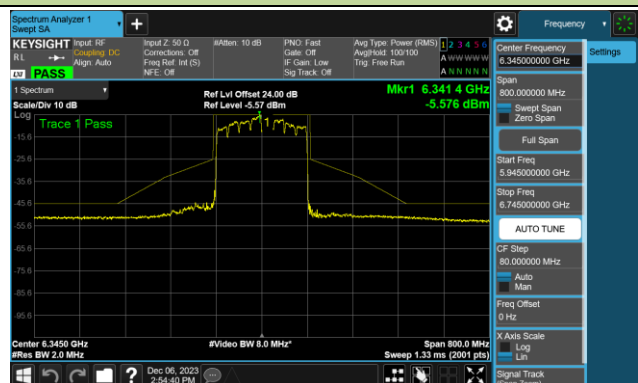

Channel 79 (6345MHz)