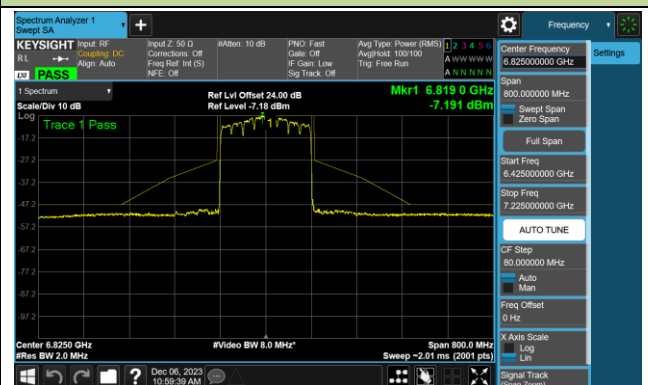

802.11be-EHT80 - Ant 0 (Nss = 1)

Channel 183 (6865MHz)

Channel 199 (6945MHz)

Channel 215 (7025MHz)

802.11be-EHT160 - Ant 0 (Nss = 1)

Channel 15 (6025MHz)

Channel 47 (6185MHz)

Channel 79 (6345MHz)

Channel 111 (6505MHz)

Channel 143 (6665MHz)

Channel 175 (6825MHz)

Channel 207 (6985MHz)

802.11be-EHT320 - Ant 0 (Nss = 1)

Channel 31 (6105MHz)

Channel 63 (6265MHz)

Channel 95 (6425MHz)