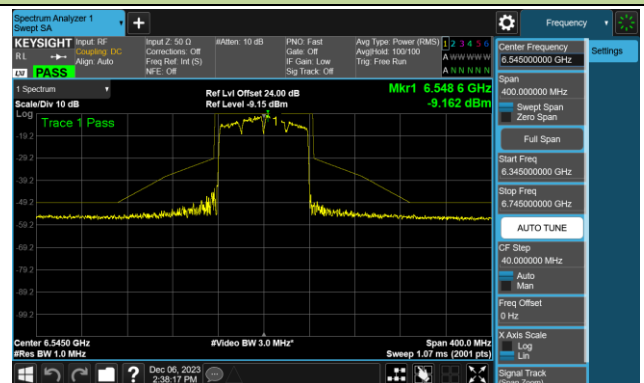

Channel 227 (7085MHz)

802.11ax-HE80 - Ant 1 (Nss = 1)

Channel 07 (5985MHz)

Channel 39 (6145MHz)

Channel 87 (6385MHz)

Channel 103 (6465MHz)

Channel 119 (6545MHz)

Channel 135 (6625MHz)

Channel 151 (6705MHz)

Channel 167 (6785MHz)

802.11ax-HE80 - Ant 1 (Nss = 1)

Channel 183 (6865MHz)

Channel 199 (6945MHz)

Channel 215 (7025MHz)

802.11ax-HE160 - Ant 1 (Nss = 1)

Channel 15 (6025MHz)