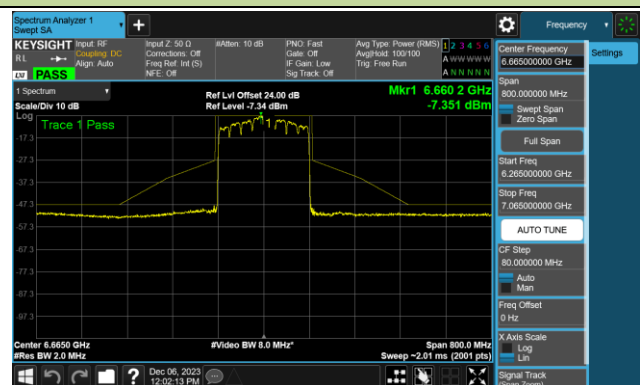

802.11be-EHT80 - Ant 0 (Nss = 1)

Channel 183 (6865MHz)

Channel 199 (6945MHz)

Channel 215 (7025MHz)

802.11be-EHT160 - Ant 0 (Nss = 1)

Channel 15 (6025MHz)

Channel 47 (6185MHz)

Channel 79 (6345MHz)

Channel 111 (6505MHz)

Channel 143 (6665MHz)

Channel 175 (6825MHz)

Channel 207 (6985MHz)

802.11be-EHT320 - Ant 0 (Nss = 1)

Channel 31 (6105MHz)

Channel 63 (6265MHz)

Channel 95 (6425MHz)