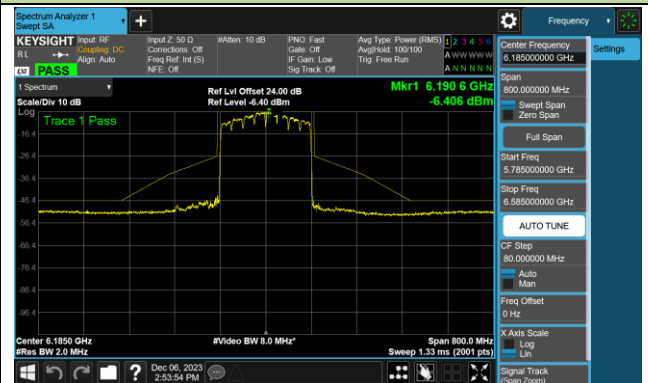

Channel 227 (7085MHz)

802.11ax-HE80 - Ant 1 (Nss = 1)

Channel 07 (5985MHz)

Channel 39 (6145MHz)

Channel 87 (6385MHz)

Channel 103 (6465MHz)

Channel 119 (6545MHz)

Channel 135 (6625MHz)

Channel 151 (6705MHz)

Channel 167 (6785MHz)

802.11ax-HE80 - Ant 1 (Nss = 1)

Channel 183 (6865MHz)

Channel 199 (6945MHz)

Channel 215 (7025MHz)

802.11ax-HE160 - Ant 1 (Nss = 1)

Channel 15 (6025MHz)

Channel 47 (6185MHz)

Channel 79 (6345MHz)

Channel 111 (6505MHz)

Channel 143 (6665MHz)

Channel 175 (6825MHz)

Channel 207 (6985MHz)

802.11be-EHT20 - Ant 1 (Nss = 1)

Channel 01 (5955MHz)