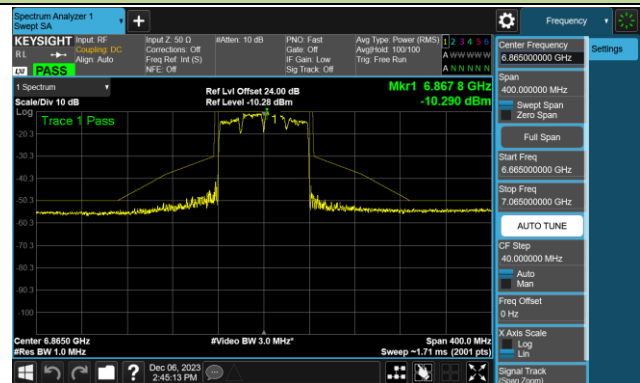

Channel 227 (7085MHz)

802.11ax-HE80 - Ant 1 (Nss = 1)

Channel 07 (5985MHz)

Channel 39 (6145MHz)

Channel 87 (6385MHz)

Channel 103 (6465MHz)

Channel 119 (6545MHz)

Channel 135 (6625MHz)

Channel 151 (6705MHz)

Channel 167 (6785MHz)

802.11ax-HE80 - Ant 1 (Nss = 1)

Channel 183 (6865MHz)

Channel 199 (6945MHz)

Channel 215 (7025MHz)

802.11ax-HE160 - Ant 1 (Nss = 1)

Channel 15 (6025MHz)