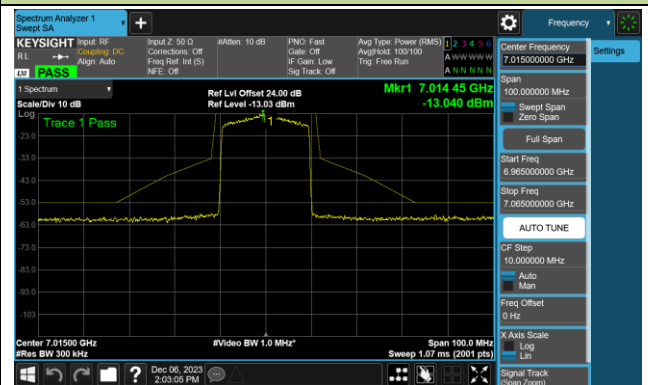

Channel 105 (6475MHz)

Channel 113 (6515MHz)

802.11ax-HE20 - Ant 1 (Nss = 1)

Channel 117 (6535MHz)

Channel 149 (6695MHz)

Channel 181 (6855MHz)

Channel 185 (6875MHz)

Channel 189 (6895MHz)

Channel 213 (7015MHz)

Channel 229 (7095MHz)

802.11ax-HE40 - Ant 1 (Nss = 1)

Channel 03 (5965MHz)

Channel 43 (6165MHz)

Channel 91 (6405MHz)

Channel 99 (6445MHz)

Channel 107 (6485MHz)