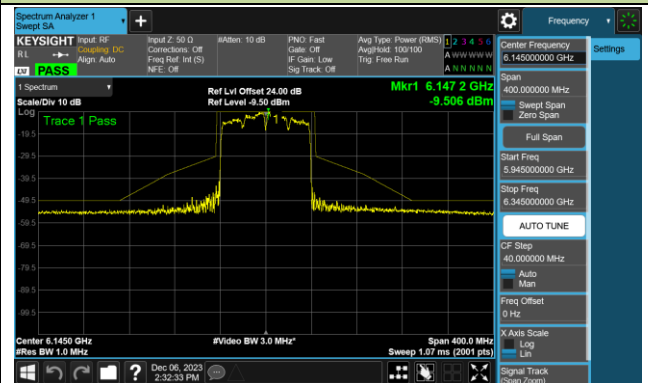

Channel 227 (7085MHz)

802.11ax-HE80 - Ant 1 (Nss = 1)

Channel 07 (5985MHz)

Channel 39 (6145MHz)

Channel 87 (6385MHz)

Channel 103 (6465MHz)

Channel 119 (6545MHz)

Channel 135 (6625MHz)

Channel 151 (6705MHz)

Channel 167 (6785MHz)

802.11ax-HE80 - Ant 1 (Nss = 1)

Channel 183 (6865MHz)

Channel 199 (6945MHz)

Channel 215 (7025MHz)

802.11ax-HE160 - Ant 1 (Nss = 1)

Channel 15 (6025MHz)