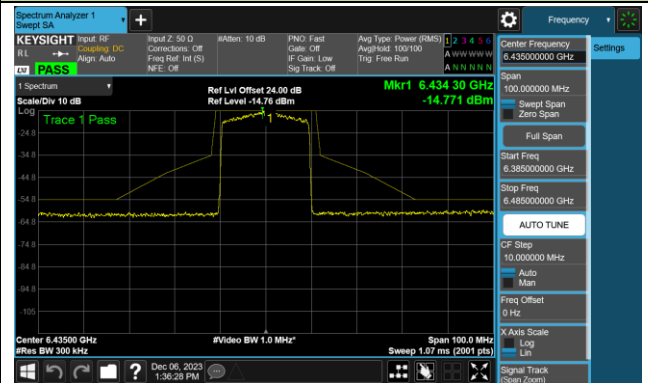

Channel 97 (6435MHz)