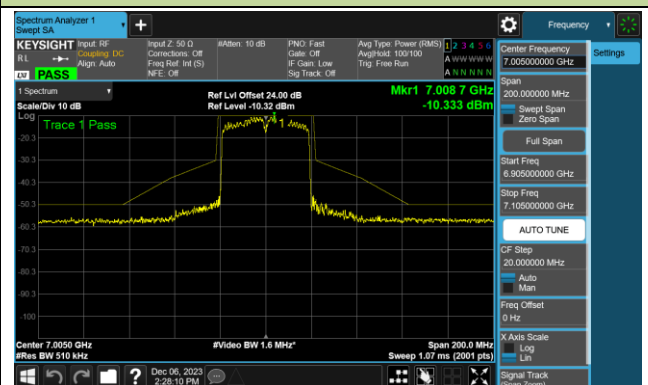

Channel 115 (6525MHz)

802.11ax-HE40 - Ant 1 (Nss = 1)

Channel 123 (6565MHz)

Channel 147 (6685MHz)

Channel 179 (6845MHz)

Channel 187 (6885MHz)

Channel 195 (6925MHz)

Channel 211 (7005MHz)

Channel 227 (7085MHz)

802.11ax-HE80 - Ant 1 (Nss = 1)

Channel 07 (5985MHz)

Channel 39 (6145MHz)

Channel 87 (6385MHz)

Channel 103 (6465MHz)

Channel 119 (6545MHz)

Channel 135 (6625MHz)