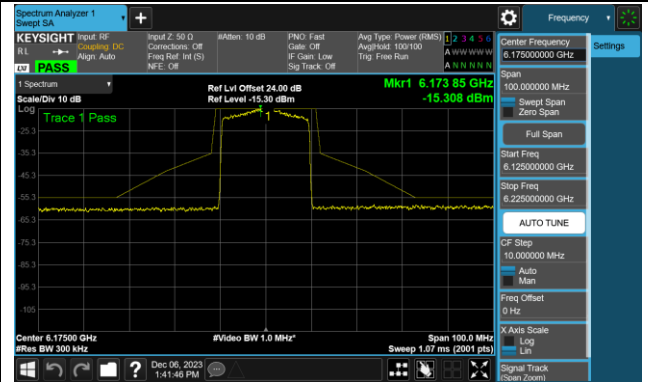

Channel 45 (6175MHz)