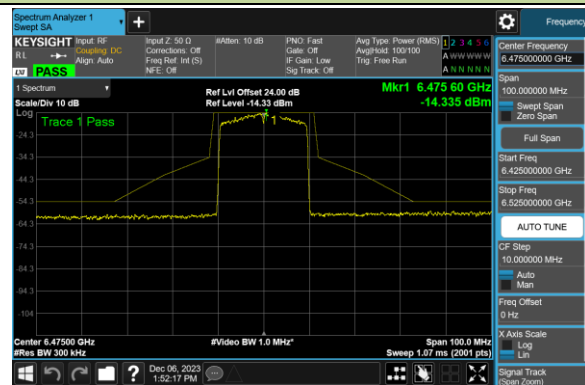

Channel 127 (6585MHz)

Channel 159 (6745MHz)

Channel 191 (6905MHz)

802.11ax-HE20 - Ant 1 (Nss = 1)

Channel 01 (5955MHz)

Channel 45 (6175MHz)

Channel 93 (6415MHz)

Channel 97 (6435MHz)

Channel 105 (6475MHz)

Channel 113 (6515MHz)

802.11ax-HE20 - Ant 1 (Nss = 1)

Channel 117 (6535MHz)

Channel 149 (6695MHz)

Channel 181 (6855MHz)

Channel 185 (6875MHz)

Channel 189 (6895MHz)