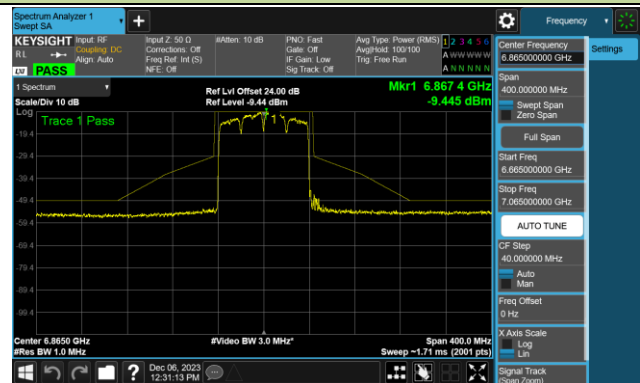

802.11be-EHT80 - Ant 0 (Nss = 1)

Channel 183 (6865MHz)

Channel 199 (6945MHz)

Channel 215 (7025MHz)

802.11be-EHT160 - Ant 0 (Nss = 1)

Channel 15 (6025MHz)

Channel 47 (6185MHz)

Channel 79 (6345MHz)

Channel 111 (6505MHz)

Channel 143 (6665MHz)

Channel 175 (6825MHz)

Channel 207 (6985MHz)

802.11be-EHT320 - Ant 0 (Nss = 1)

Channel 31 (6105MHz)

Channel 63 (6265MHz)

Channel 95 (6425MHz)