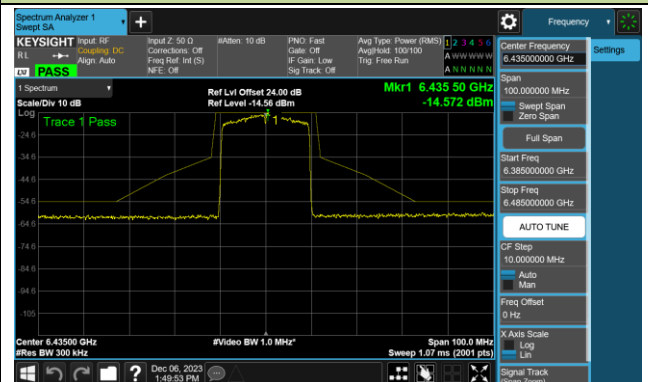

Channel 111 (6505MHz)

Channel 143 (6665MHz)

Channel 175 (6825MHz)

Channel 207 (6985MHz)

802.11be-EHT320 - Ant 0 (Nss = 1)

Channel 31 (6105MHz)

Channel 63 (6265MHz)

Channel 95 (6425MHz)

Channel 127 (6585MHz)

Channel 159 (6745MHz)

Channel 191 (6905MHz)

802.11ax-HE20 - Ant 1 (Nss = 1)

Channel 01 (5955MHz)

Channel 45 (6175MHz)

Channel 93 (6415MHz)

Channel 97 (6435MHz)

Channel 105 (6475MHz)

Channel 113 (6515MHz)

802.11ax-HE20 - Ant 1 (Nss = 1)

Channel 117 (6535MHz)

Channel 149 (6695MHz)

Channel 181 (6855MHz)

Channel 185 (6875MHz)

Channel 189 (6895MHz)