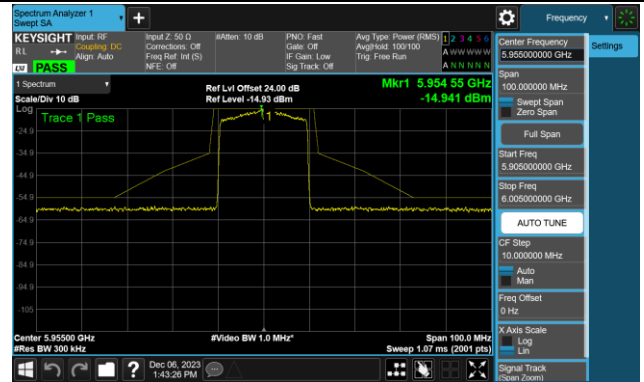

Channel 47 (6185MHz)

Channel 79 (6345MHz)

Channel 111 (6505MHz)

Channel 143 (6665MHz)

Channel 175 (6825MHz)

Channel 207 (6985MHz)

802.11be-EHT20 - Ant 1 (Nss = 1)

Channel 01 (5955MHz)