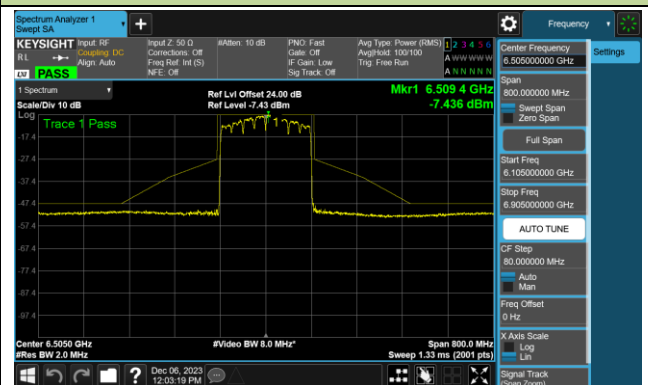

802.11be-EHT80 - Ant 0 (Nss = 1)

Channel 183 (6865MHz)

Channel 199 (6945MHz)

Channel 215 (7025MHz)

802.11be-EHT160 - Ant 0 (Nss = 1)

Channel 15 (6025MHz)

Channel 47 (6185MHz)

Channel 79 (6345MHz)

Channel 111 (6505MHz)

Channel 143 (6665MHz)

Channel 175 (6825MHz)

Channel 207 (6985MHz)

802.11be-EHT320 - Ant 0 (Nss = 1)

Channel 31 (6105MHz)

Channel 63 (6265MHz)

Channel 95 (6425MHz)