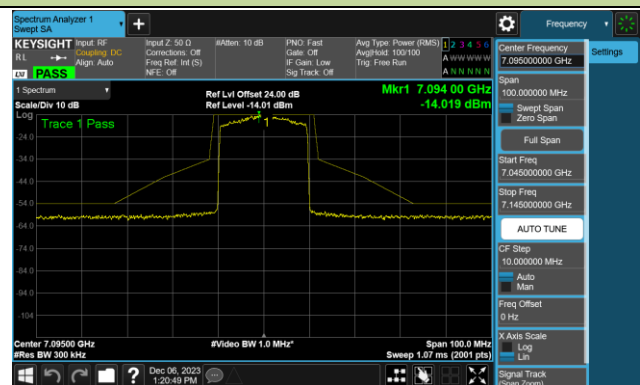

Channel 181 (6855MHz)

Channel 185 (6875MHz)

Channel 189 (6895MHz)

Channel 213 (7015MHz)

Channel 229 (7095MHz)

802.11be-EHT40 - Ant 1 (Nss = 1)

Channel 03 (5965MHz)

Channel 43 (6165MHz)

Channel 91 (6405MHz)

Channel 99 (6445MHz)

Channel 107 (6485MHz)

Channel 115 (6525MHz)