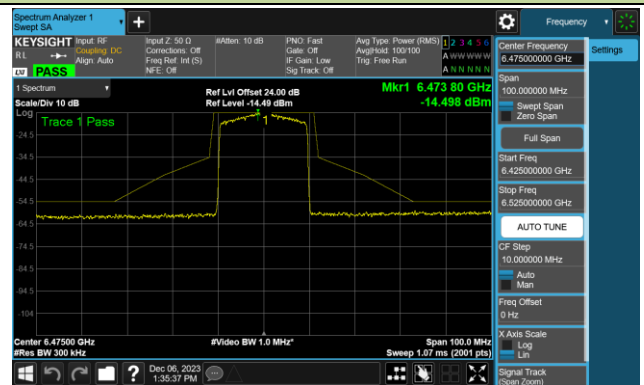

Channel 45 (6175MHz)

Channel 93 (6415MHz)

Channel 97 (6435MHz)

Channel 105 (6475MHz)

Channel 113 (6515MHz)

802.11be-EHT20 - Ant 1 (Nss = 1)

Channel 117 (6535MHz)

Channel 149 (6695MHz)