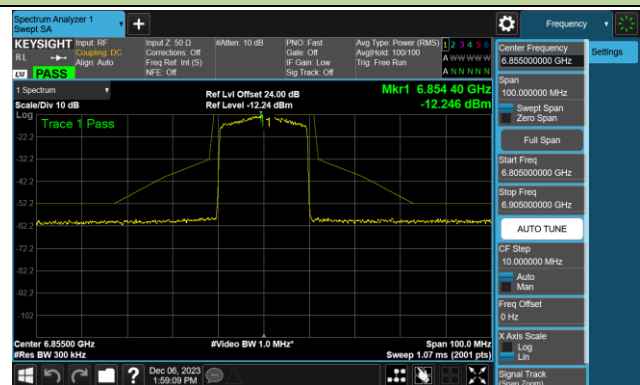

Channel 105 (6475MHz)

Channel 113 (6515MHz)

802.11ax-HE20 - Ant 1 (Nss = 1)

Channel 117 (6535MHz)

Channel 149 (6695MHz)

Channel 181 (6855MHz)

Channel 185 (6875MHz)

Channel 189 (6895MHz)

Channel 213 (7015MHz)

Channel 229 (7095MHz)

802.11ax-HE40 - Ant 1 (Nss = 1)

Channel 03 (5965MHz)

Channel 43 (6165MHz)

Channel 91 (6405MHz)

Channel 99 (6445MHz)

Channel 107 (6485MHz)