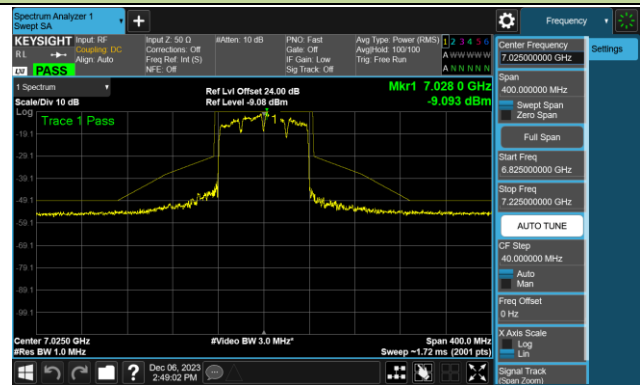

Channel 227 (7085MHz)

802.11ax-HE80 - Ant 1 (Nss = 1)

Channel 07 (5985MHz)

Channel 39 (6145MHz)

Channel 87 (6385MHz)

Channel 103 (6465MHz)

Channel 119 (6545MHz)

Channel 135 (6625MHz)

Channel 151 (6705MHz)

Channel 167 (6785MHz)

802.11ax-HE80 - Ant 1 (Nss = 1)

Channel 183 (6865MHz)

Channel 199 (6945MHz)

Channel 215 (7025MHz)

802.11ax-HE160 - Ant 1 (Nss = 1)

Channel 15 (6025MHz)

Channel 47 (6185MHz)

Channel 79 (6345MHz)

Channel 111 (6505MHz)

Channel 143 (6665MHz)

Channel 175 (6825MHz)

Channel 207 (6985MHz)

802.11be-EHT20 - Ant 1 (Nss = 1)

Channel 01 (5955MHz)