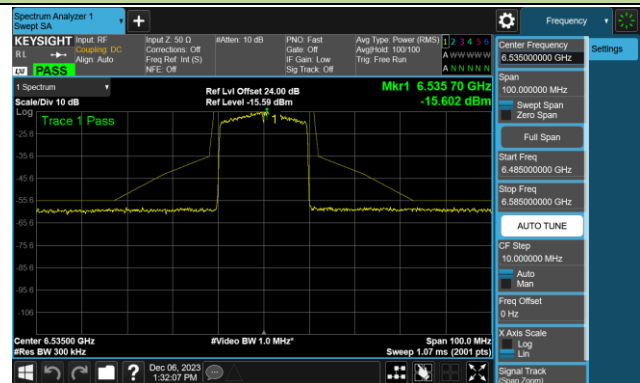

Channel 45 (6175MHz)

Channel 93 (6415MHz)

Channel 97 (6435MHz)

Channel 105 (6475MHz)

Channel 113 (6515MHz)

802.11be-EHT20 - Ant 1 (Nss = 1)

Channel 117 (6535MHz)

Channel 149 (6695MHz)