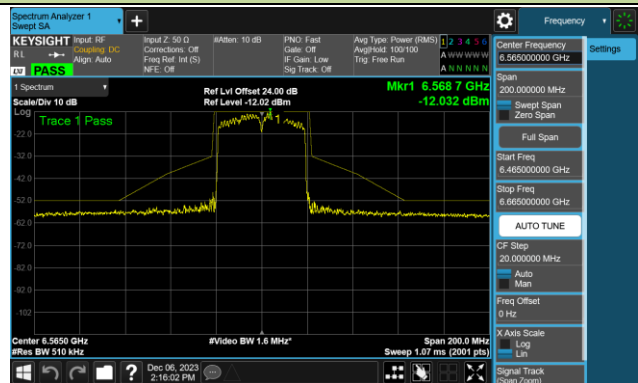

Channel 213 (7015MHz)

Channel 229 (7095MHz)

802.11ax-HE40 - Ant 1 (Nss = 1)

Channel 03 (5965MHz)

Channel 43 (6165MHz)

Channel 91 (6405MHz)

Channel 99 (6445MHz)

Channel 107 (6485MHz)

Channel 115 (6525MHz)

802.11ax-HE40 - Ant 1 (Nss = 1)

Channel 123 (6565MHz)

Channel 147 (6685MHz)

Channel 179 (6845MHz)

Channel 187 (6885MHz)

Channel 195 (6925MHz)

Channel 211 (7005MHz)