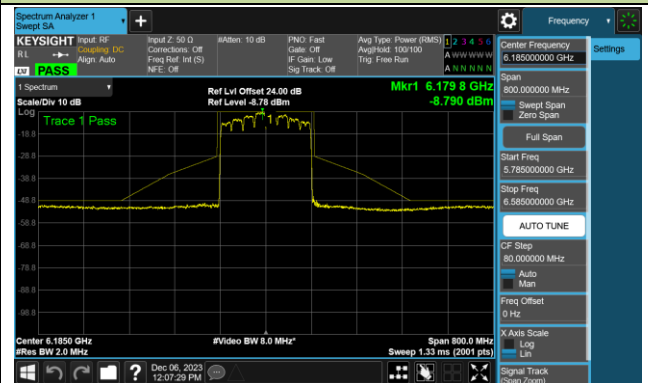

802.11be-EHT80 - Ant 0 (Nss = 1)

Channel 183 (6865MHz)

Channel 199 (6945MHz)

Channel 215 (7025MHz)

802.11be-EHT160 - Ant 0 (Nss = 1)

Channel 15 (6025MHz)

Channel 47 (6185MHz)

Channel 79 (6345MHz)

Channel 111 (6505MHz)

Channel 143 (6665MHz)

Channel 175 (6825MHz)

Channel 207 (6985MHz)

802.11be-EHT320 - Ant 0 (Nss = 1)

Channel 31 (6105MHz)

Channel 63 (6265MHz)

Channel 95 (6425MHz)