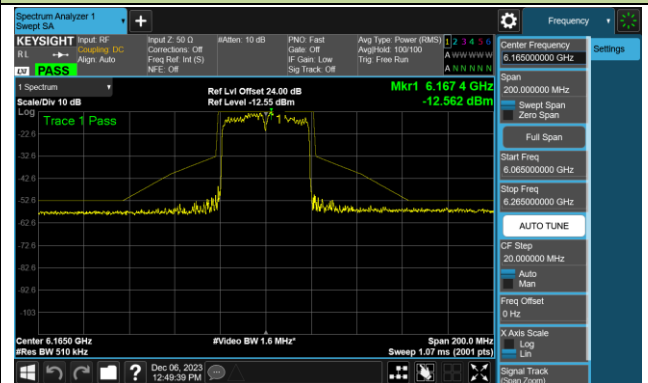

Channel 181 (6855MHz)

Channel 185 (6875MHz)

Channel 189 (6895MHz)

Channel 213 (7015MHz)

Channel 229 (7095MHz)

802.11be-EHT40 - Ant 1 (Nss = 1)

Channel 03 (5965MHz)

Channel 43 (6165MHz)

Channel 91 (6405MHz)

Channel 99 (6445MHz)

Channel 107 (6485MHz)

Channel 115 (6525MHz)