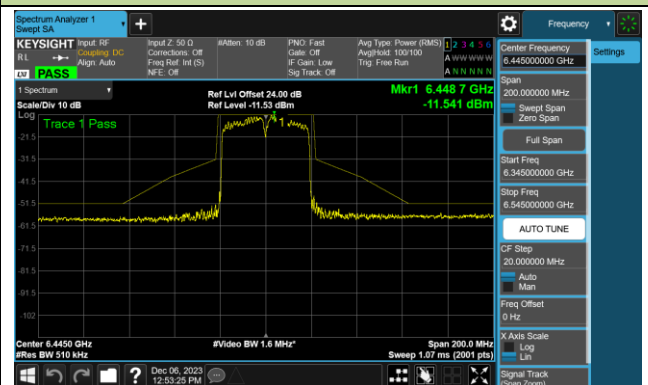

Channel 181 (6855MHz)

Channel 185 (6875MHz)

Channel 189 (6895MHz)

Channel 213 (7015MHz)

Channel 229 (7095MHz)

802.11be-EHT40 - Ant 1 (Nss = 1)

Channel 03 (5965MHz)

Channel 43 (6165MHz)

Channel 91 (6405MHz)

Channel 99 (6445MHz)

Channel 107 (6485MHz)

Channel 115 (6525MHz)