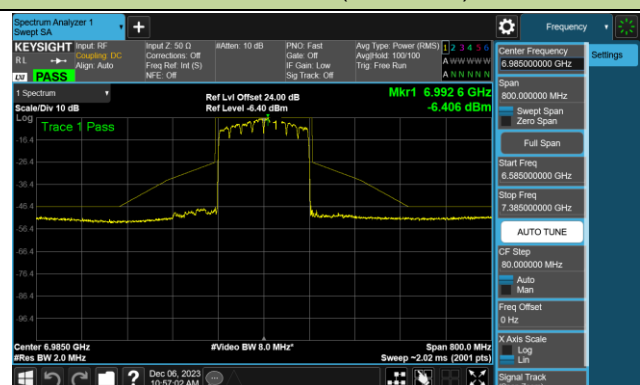

802.11be-EHT80 - Ant 0 (Nss = 1)

Channel 183 (6865MHz)

Channel 199 (6945MHz)

Channel 215 (7025MHz)

802.11be-EHT160 - Ant 0 (Nss = 1)

Channel 15 (6025MHz)

Channel 47 (6185MHz)

Channel 79 (6345MHz)

Channel 111 (6505MHz)

Channel 143 (6665MHz)

Channel 175 (6825MHz)

Channel 207 (6985MHz)

802.11be-EHT320 - Ant 0 (Nss = 1)

Channel 31 (6105MHz)

Channel 63 (6265MHz)

Channel 95 (6425MHz)

Channel 127 (6585MHz)

Channel 159 (6745MHz)

Channel 191 (6905MHz)

802.11ax-HE20 - Ant 1 (Nss = 1)

Channel 01 (5955MHz)

Channel 45 (6175MHz)

Channel 93 (6415MHz)

Channel 97 (6435MHz)