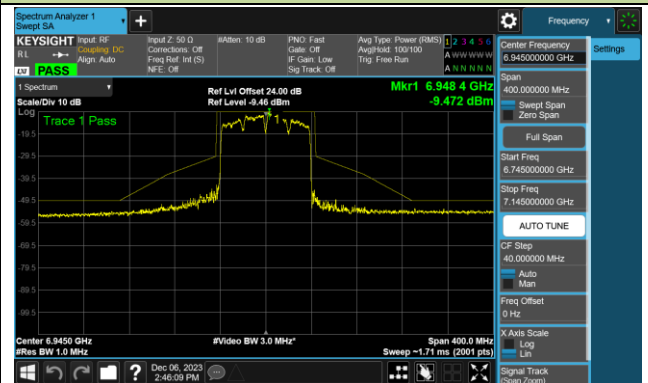

Channel 227 (7085MHz)

802.11ax-HE80 - Ant 1 (Nss = 1)

Channel 07 (5985MHz)

Channel 39 (6145MHz)

Channel 87 (6385MHz)

Channel 103 (6465MHz)

Channel 119 (6545MHz)

Channel 135 (6625MHz)

Channel 151 (6705MHz)

Channel 167 (6785MHz)

802.11ax-HE80 - Ant 1 (Nss = 1)

Channel 183 (6865MHz)

Channel 199 (6945MHz)

Channel 215 (7025MHz)

802.11ax-HE160 - Ant 1 (Nss = 1)

Channel 15 (6025MHz)