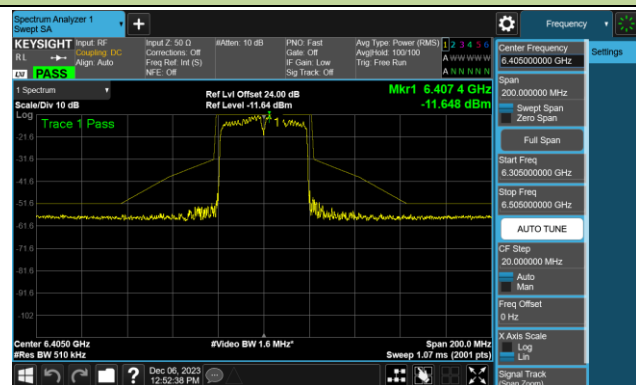

Channel 181 (6855MHz)

Channel 185 (6875MHz)

Channel 189 (6895MHz)

Channel 213 (7015MHz)

Channel 229 (7095MHz)

802.11be-EHT40 - Ant 1 (Nss = 1)

Channel 03 (5965MHz)

Channel 43 (6165MHz)

Channel 91 (6405MHz)

Channel 99 (6445MHz)

Channel 107 (6485MHz)

Channel 115 (6525MHz)