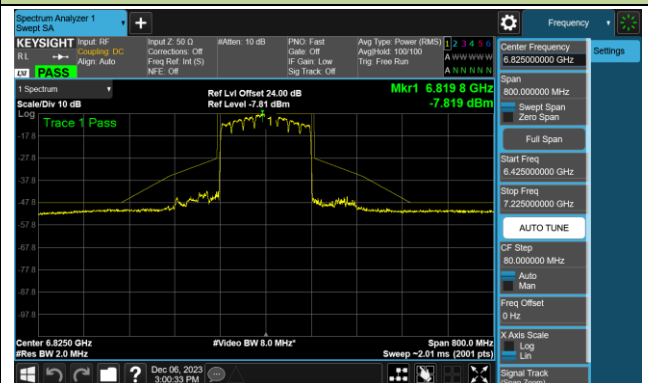

Channel 47 (6185MHz)

Channel 79 (6345MHz)

Channel 111 (6505MHz)

Channel 143 (6665MHz)

Channel 175 (6825MHz)

Channel 207 (6985MHz)

802.11be-EHT20 - Ant 1 (Nss = 1)

Channel 01 (5955MHz)