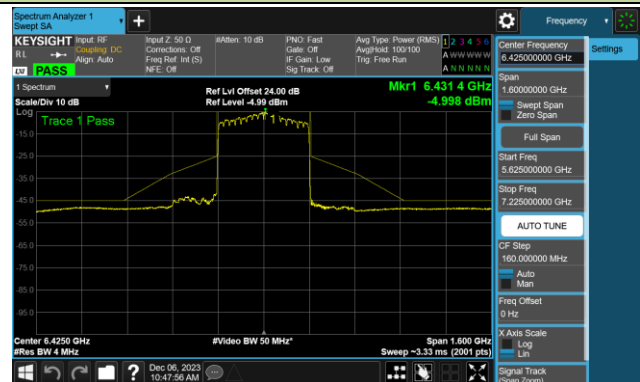

802.11be-EHT80 - Ant 0 (Nss = 1)

Channel 183 (6865MHz)

Channel 199 (6945MHz)

Channel 215 (7025MHz)

802.11be-EHT160 - Ant 0 (Nss = 1)

Channel 15 (6025MHz)

Channel 47 (6185MHz)

Channel 79 (6345MHz)

Channel 111 (6505MHz)

Channel 143 (6665MHz)

Channel 175 (6825MHz)

Channel 207 (6985MHz)

802.11be-EHT320 - Ant 0 (Nss = 1)

Channel 31 (6105MHz)

Channel 63 (6265MHz)

Channel 95 (6425MHz)

Channel 127 (6585MHz)

Channel 159 (6745MHz)

Channel 191 (6905MHz)

802.11ax-HE20 - Ant 1 (Nss = 1)

Channel 01 (5955MHz)

Channel 45 (6175MHz)

Channel 93 (6415MHz)

Channel 97 (6435MHz)

Channel 105 (6475MHz)

Channel 113 (6515MHz)

802.11ax-HE20 - Ant 1 (Nss = 1)

Channel 117 (6535MHz)

Channel 149 (6695MHz)

Channel 181 (6855MHz)

Channel 185 (6875MHz)

Channel 189 (6895MHz)