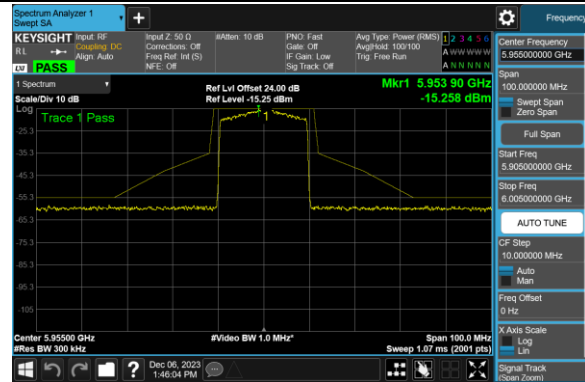

Channel 127 (6585MHz)

Channel 159 (6745MHz)

Channel 191 (6905MHz)

802.11ax-HE20 - Ant 1 (Nss = 1)

Channel 01 (5955MHz)

Channel 45 (6175MHz)

Channel 93 (6415MHz)

Channel 97 (6435MHz)

Channel 105 (6475MHz)

Channel 113 (6515MHz)

802.11ax-HE20 - Ant 1 (Nss = 1)

Channel 117 (6535MHz)

Channel 149 (6695MHz)

Channel 181 (6855MHz)

Channel 185 (6875MHz)

Channel 189 (6895MHz)