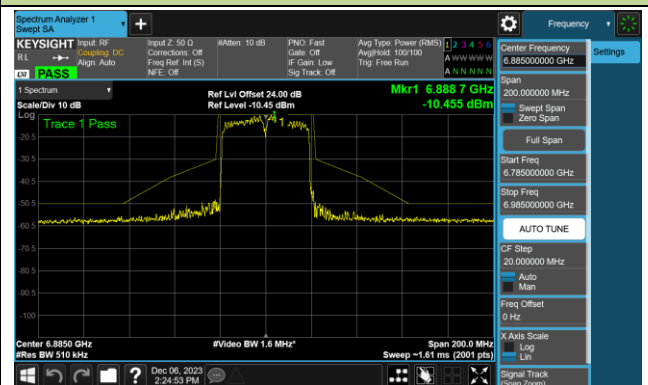

Channel 115 (6525MHz)

802.11ax-HE40 - Ant 1 (Nss = 1)

Channel 123 (6565MHz)

Channel 147 (6685MHz)

Channel 179 (6845MHz)

Channel 187 (6885MHz)

Channel 195 (6925MHz)

Channel 211 (7005MHz)

Channel 227 (7085MHz)

802.11ax-HE80 - Ant 1 (Nss = 1)

Channel 07 (5985MHz)

Channel 39 (6145MHz)

Channel 87 (6385MHz)

Channel 103 (6465MHz)

Channel 119 (6545MHz)

Channel 135 (6625MHz)