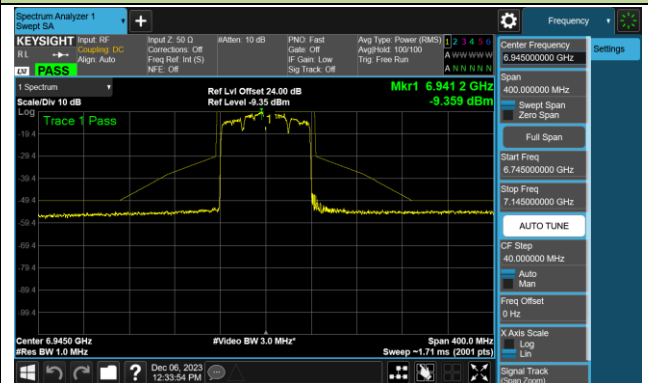

802.11be-EHT80 - Ant 0 (Nss = 1)

Channel 183 (6865MHz)

Channel 199 (6945MHz)

Channel 215 (7025MHz)

802.11be-EHT160 - Ant 0 (Nss = 1)

Channel 15 (6025MHz)

Channel 47 (6185MHz)

Channel 79 (6345MHz)

Channel 111 (6505MHz)

Channel 143 (6665MHz)

Channel 175 (6825MHz)

Channel 207 (6985MHz)

802.11be-EHT320 - Ant 0 (Nss = 1)

Channel 31 (6105MHz)

Channel 63 (6265MHz)

Channel 95 (6425MHz)