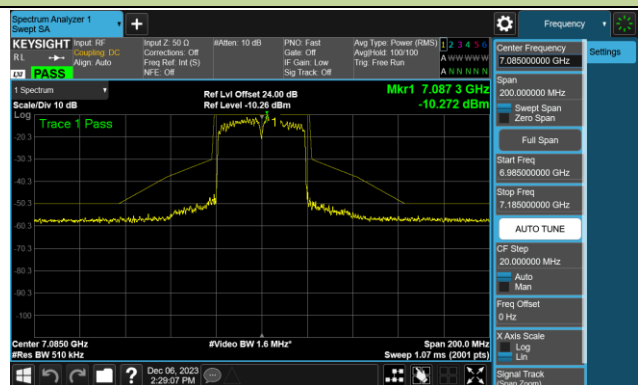

Channel 115 (6525MHz)

802.11ax-HE40 - Ant 1 (Nss = 1)

Channel 123 (6565MHz)

Channel 147 (6685MHz)

Channel 179 (6845MHz)

Channel 187 (6885MHz)

Channel 195 (6925MHz)

Channel 211 (7005MHz)

Channel 227 (7085MHz)

802.11ax-HE80 - Ant 1 (Nss = 1)

Channel 07 (5985MHz)

Channel 39 (6145MHz)

Channel 87 (6385MHz)

Channel 103 (6465MHz)

Channel 119 (6545MHz)

Channel 135 (6625MHz)