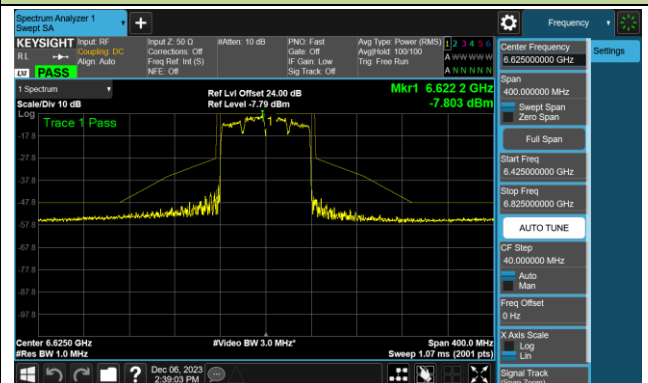

Channel 227 (7085MHz)

802.11ax-HE80 - Ant 1 (Nss = 1)

Channel 07 (5985MHz)

Channel 39 (6145MHz)

Channel 87 (6385MHz)

Channel 103 (6465MHz)

Channel 119 (6545MHz)

Channel 135 (6625MHz)

Channel 151 (6705MHz)

Channel 167 (6785MHz)

802.11ax-HE80 - Ant 1 (Nss = 1)

Channel 183 (6865MHz)

Channel 199 (6945MHz)

Channel 215 (7025MHz)

802.11ax-HE160 - Ant 1 (Nss = 1)

Channel 15 (6025MHz)