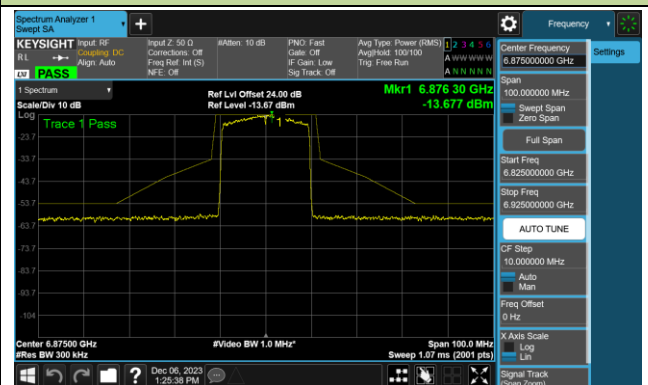

Channel 185 (6875MHz)