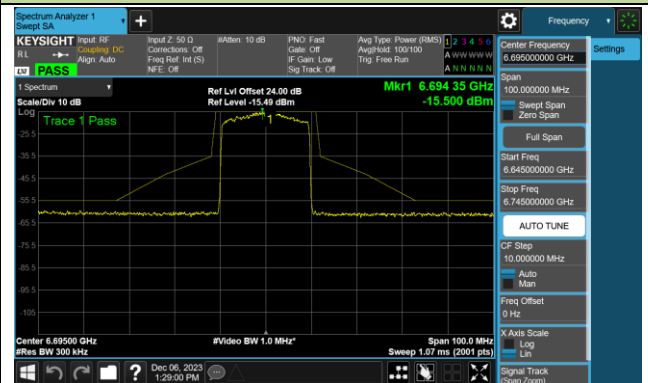

Channel 45 (6175MHz)

Channel 93 (6415MHz)

Channel 97 (6435MHz)

Channel 105 (6475MHz)

Channel 113 (6515MHz)

802.11be-EHT20 - Ant 1 (Nss = 1)

Channel 117 (6535MHz)

Channel 149 (6695MHz)