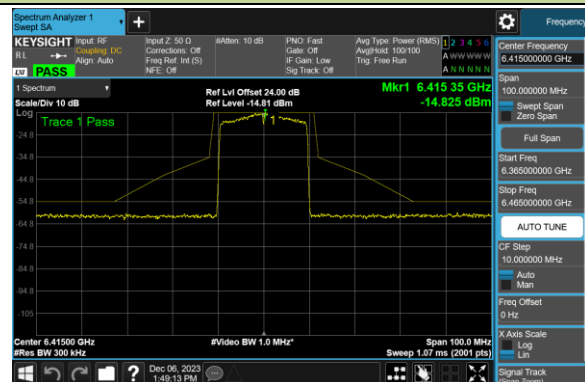

Channel 127 (6585MHz)

Channel 159 (6745MHz)

Channel 191 (6905MHz)

802.11ax-HE20 - Ant 1 (Nss = 1)

Channel 01 (5955MHz)

Channel 45 (6175MHz)

Channel 93 (6415MHz)

Channel 97 (6435MHz)

Channel 105 (6475MHz)

Channel 113 (6515MHz)

802.11ax-HE20 - Ant 1 (Nss = 1)

Channel 117 (6535MHz)

Channel 149 (6695MHz)

Channel 181 (6855MHz)

Channel 185 (6875MHz)

Channel 189 (6895MHz)