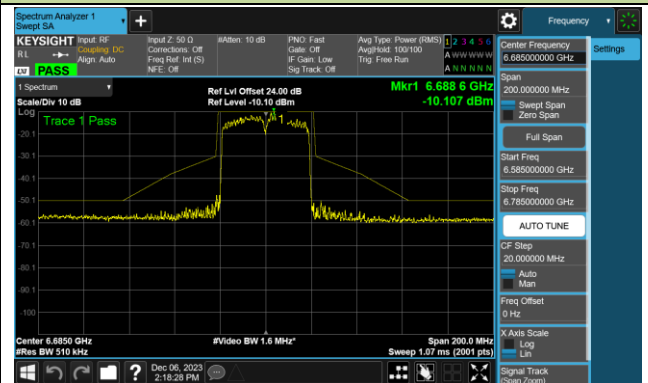

Channel 115 (6525MHz)

802.11ax-HE40 - Ant 1 (Nss = 1)

Channel 123 (6565MHz)

Channel 147 (6685MHz)

Channel 179 (6845MHz)

Channel 187 (6885MHz)

Channel 195 (6925MHz)

Channel 211 (7005MHz)

Channel 227 (7085MHz)

802.11ax-HE80 - Ant 1 (Nss = 1)

Channel 07 (5985MHz)

Channel 39 (6145MHz)

Channel 87 (6385MHz)

Channel 103 (6465MHz)

Channel 119 (6545MHz)

Channel 135 (6625MHz)