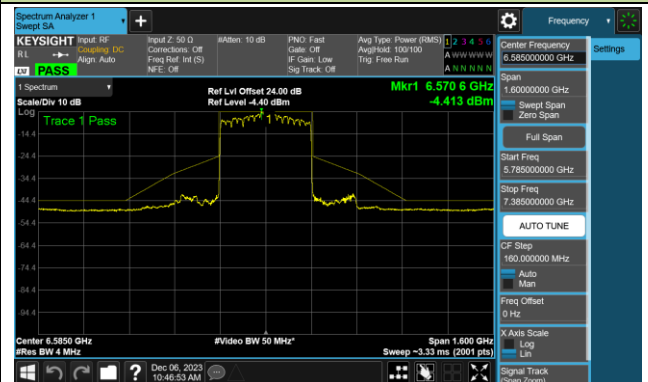

802.11be-EHT80 - Ant 0 (Nss = 1)

Channel 183 (6865MHz)

Channel 199 (6945MHz)

Channel 215 (7025MHz)

802.11be-EHT160 - Ant 0 (Nss = 1)

Channel 15 (6025MHz)

Channel 47 (6185MHz)

Channel 79 (6345MHz)

Channel 111 (6505MHz)

Channel 143 (6665MHz)

Channel 175 (6825MHz)

Channel 207 (6985MHz)

802.11be-EHT320 - Ant 0 (Nss = 1)

Channel 31 (6105MHz)

Channel 63 (6265MHz)

Channel 95 (6425MHz)

Channel 127 (6585MHz)

Channel 159 (6745MHz)

Channel 191 (6905MHz)

802.11ax-HE20 - Ant 1 (Nss = 1)

Channel 01 (5955MHz)

Channel 45 (6175MHz)

Channel 93 (6415MHz)

Channel 97 (6435MHz)