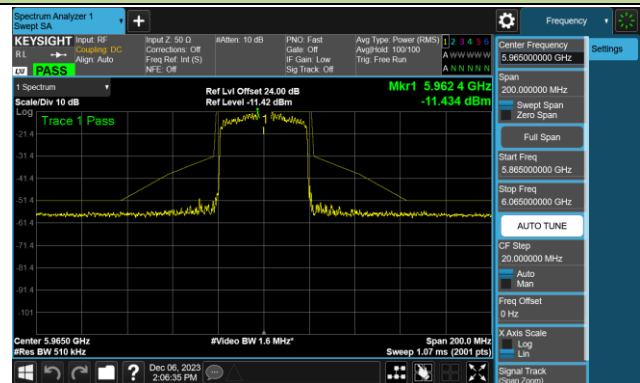

Channel 213 (7015MHz)

Channel 229 (7095MHz)

802.11ax-HE40 - Ant 1 (Nss = 1)

Channel 03 (5965MHz)

Channel 43 (6165MHz)

Channel 91 (6405MHz)

Channel 99 (6445MHz)

Channel 107 (6485MHz)