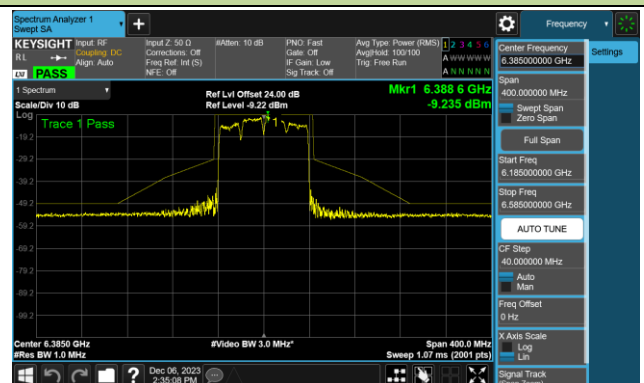

Channel 227 (7085MHz)

802.11ax-HE80 - Ant 1 (Nss = 1)

Channel 07 (5985MHz)

Channel 39 (6145MHz)

Channel 87 (6385MHz)

Channel 103 (6465MHz)

Channel 119 (6545MHz)

Channel 135 (6625MHz)

Channel 151 (6705MHz)

Channel 167 (6785MHz)

802.11ax-HE80 - Ant 1 (Nss = 1)

Channel 183 (6865MHz)

Channel 199 (6945MHz)

Channel 215 (7025MHz)

802.11ax-HE160 - Ant 1 (Nss = 1)

Channel 15 (6025MHz)