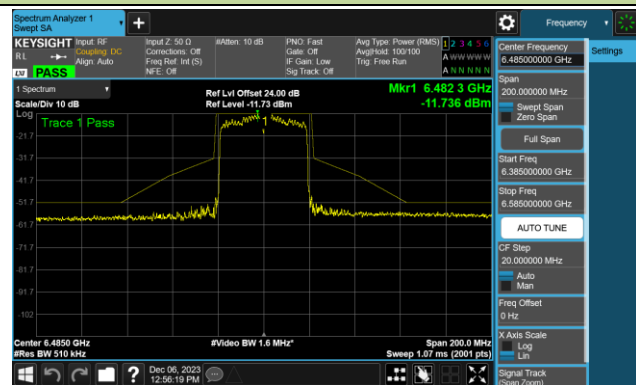

Channel 181 (6855MHz)

Channel 185 (6875MHz)

Channel 189 (6895MHz)

Channel 213 (7015MHz)

Channel 229 (7095MHz)

802.11be-EHT40 - Ant 1 (Nss = 1)

Channel 03 (5965MHz)

Channel 43 (6165MHz)

Channel 91 (6405MHz)

Channel 99 (6445MHz)

Channel 107 (6485MHz)

Channel 115 (6525MHz)