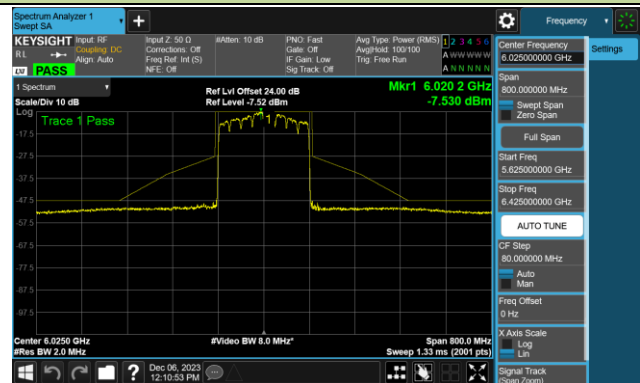

802.11be-EHT80 - Ant 0 (Nss = 1)

Channel 183 (6865MHz)

Channel 199 (6945MHz)

Channel 215 (7025MHz)

802.11be-EHT160 - Ant 0 (Nss = 1)

Channel 15 (6025MHz)

Channel 47 (6185MHz)

Channel 79 (6345MHz)

Channel 111 (6505MHz)

Channel 143 (6665MHz)

Channel 175 (6825MHz)

Channel 207 (6985MHz)

802.11be-EHT320 - Ant 0 (Nss = 1)

Channel 31 (6105MHz)

Channel 63 (6265MHz)

Channel 95 (6425MHz)