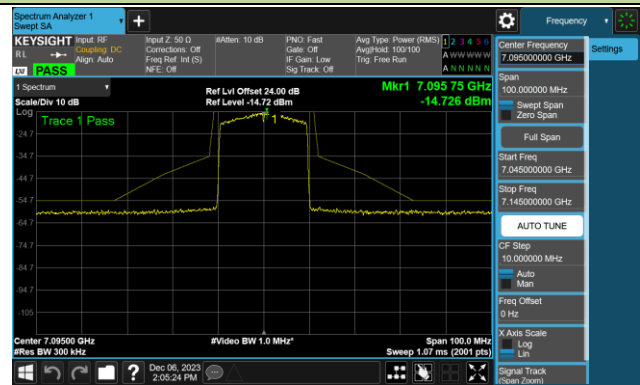

Channel 105 (6475MHz)

Channel 113 (6515MHz)

802.11ax-HE20 - Ant 1 (Nss = 1)

Channel 117 (6535MHz)

Channel 149 (6695MHz)

Channel 181 (6855MHz)

Channel 185 (6875MHz)

Channel 189 (6895MHz)

Channel 213 (7015MHz)

Channel 229 (7095MHz)

802.11ax-HE40 - Ant 1 (Nss = 1)

Channel 03 (5965MHz)

Channel 43 (6165MHz)

Channel 91 (6405MHz)

Channel 99 (6445MHz)

Channel 107 (6485MHz)