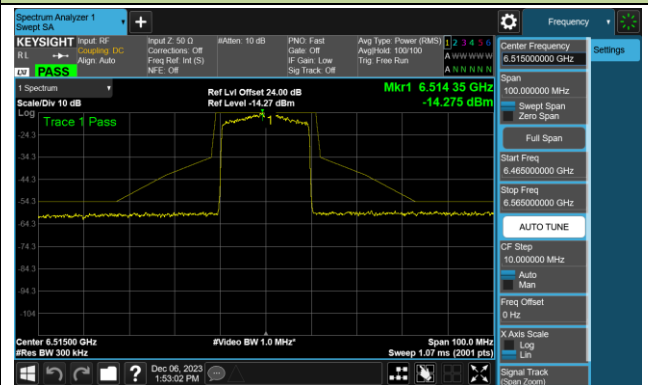

Channel 111 (6505MHz)

Channel 143 (6665MHz)

Channel 175 (6825MHz)

Channel 207 (6985MHz)

802.11be-EHT320 - Ant 0 (Nss = 1)

Channel 31 (6105MHz)

Channel 63 (6265MHz)

Channel 95 (6425MHz)

Channel 127 (6585MHz)

Channel 159 (6745MHz)

Channel 191 (6905MHz)

802.11ax-HE20 - Ant 1 (Nss = 1)

Channel 01 (5955MHz)

Channel 45 (6175MHz)

Channel 93 (6415MHz)

Channel 97 (6435MHz)

Channel 105 (6475MHz)

Channel 113 (6515MHz)

802.11ax-HE20 - Ant 1 (Nss = 1)

Channel 117 (6535MHz)

Channel 149 (6695MHz)

Channel 181 (6855MHz)

Channel 185 (6875MHz)

Channel 189 (6895MHz)