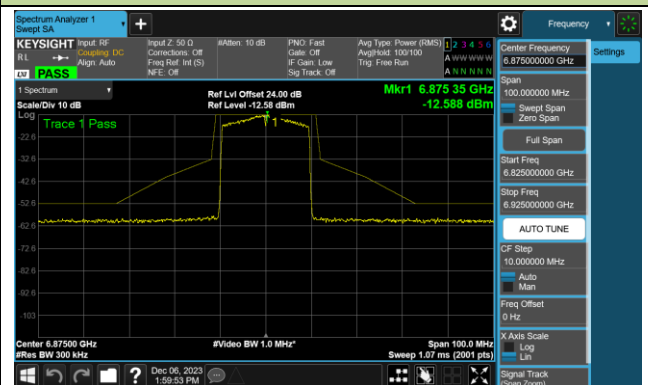

Channel 127 (6585MHz)

Channel 159 (6745MHz)

Channel 191 (6905MHz)

802.11ax-HE20 - Ant 1 (Nss = 1)

Channel 01 (5955MHz)

Channel 45 (6175MHz)

Channel 93 (6415MHz)

Channel 97 (6435MHz)

Channel 105 (6475MHz)

Channel 113 (6515MHz)

802.11ax-HE20 - Ant 1 (Nss = 1)

Channel 117 (6535MHz)

Channel 149 (6695MHz)

Channel 181 (6855MHz)

Channel 185 (6875MHz)

Channel 189 (6895MHz)

Channel 213 (7015MHz)

Channel 229 (7095MHz)

802.11ax-HE40 - Ant 1 (Nss = 1)

Channel 03 (5965MHz)

Channel 43 (6165MHz)

Channel 91 (6405MHz)

Channel 99 (6445MHz)

Channel 107 (6485MHz)