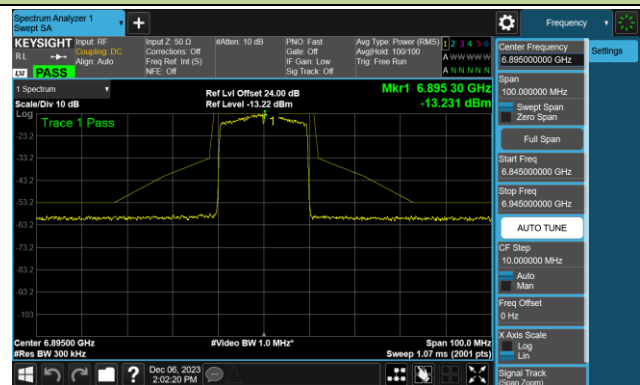

Channel 105 (6475MHz)

Channel 113 (6515MHz)

802.11ax-HE20 - Ant 1 (Nss = 1)

Channel 117 (6535MHz)

Channel 149 (6695MHz)

Channel 181 (6855MHz)

Channel 185 (6875MHz)

Channel 189 (6895MHz)