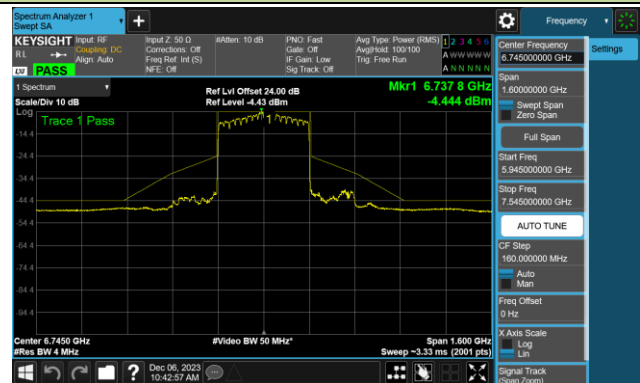

802.11be-EHT80 - Ant 0 (Nss = 1)

Channel 183 (6865MHz)

Channel 199 (6945MHz)

Channel 215 (7025MHz)

802.11be-EHT160 - Ant 0 (Nss = 1)

Channel 15 (6025MHz)

Channel 47 (6185MHz)

Channel 79 (6345MHz)

Channel 111 (6505MHz)

Channel 143 (6665MHz)

Channel 175 (6825MHz)

Channel 207 (6985MHz)

802.11be-EHT320 - Ant 0 (Nss = 1)

Channel 31 (6105MHz)

Channel 63 (6265MHz)

Channel 95 (6425MHz)

Channel 127 (6585MHz)

Channel 159 (6745MHz)

Channel 191 (6905MHz)

802.11ax-HE20 - Ant 1 (Nss = 1)

Channel 01 (5955MHz)

Channel 45 (6175MHz)

Channel 93 (6415MHz)

Channel 97 (6435MHz)

Channel 105 (6475MHz)

Channel 113 (6515MHz)

802.11ax-HE20 - Ant 1 (Nss = 1)

Channel 117 (6535MHz)

Channel 149 (6695MHz)

Channel 181 (6855MHz)

Channel 185 (6875MHz)

Channel 189 (6895MHz)