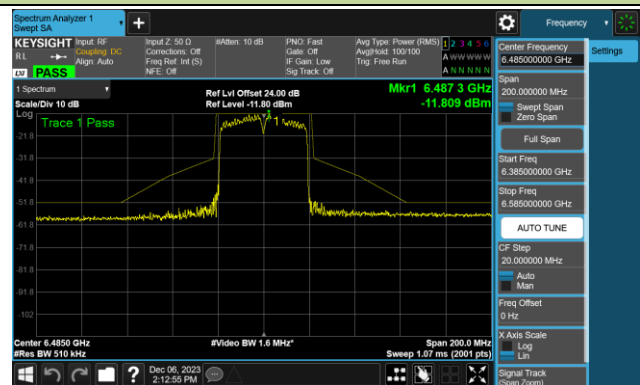

Channel 213 (7015MHz)

Channel 229 (7095MHz)

802.11ax-HE40 - Ant 1 (Nss = 1)

Channel 03 (5965MHz)

Channel 43 (6165MHz)

Channel 91 (6405MHz)

Channel 99 (6445MHz)

Channel 107 (6485MHz)