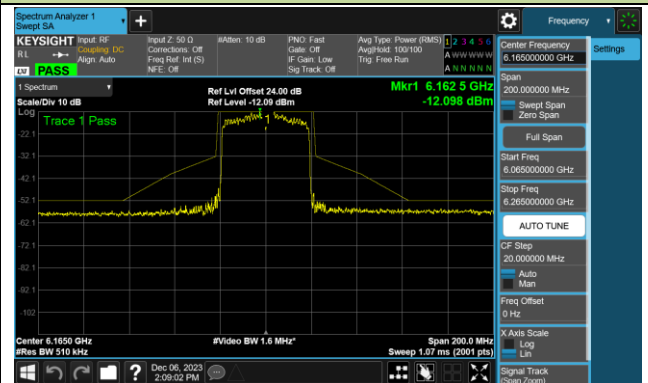

Channel 213 (7015MHz)

Channel 229 (7095MHz)

802.11ax-HE40 - Ant 1 (Nss = 1)

Channel 03 (5965MHz)

Channel 43 (6165MHz)

Channel 91 (6405MHz)

Channel 99 (6445MHz)

Channel 107 (6485MHz)

Channel 115 (6525MHz)

802.11ax-HE40 - Ant 1 (Nss = 1)

Channel 123 (6565MHz)

Channel 147 (6685MHz)

Channel 179 (6845MHz)

Channel 187 (6885MHz)

Channel 195 (6925MHz)

Channel 211 (7005MHz)