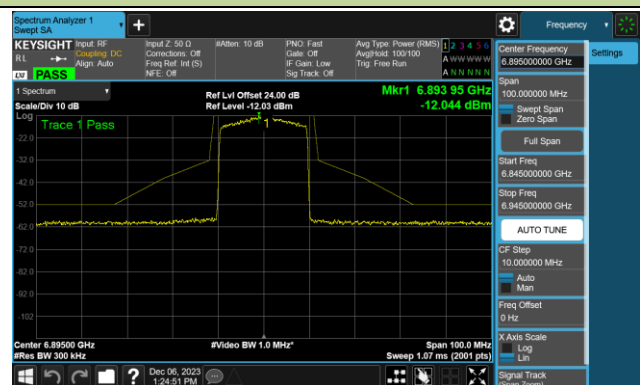

Channel 189 (6895MHz)