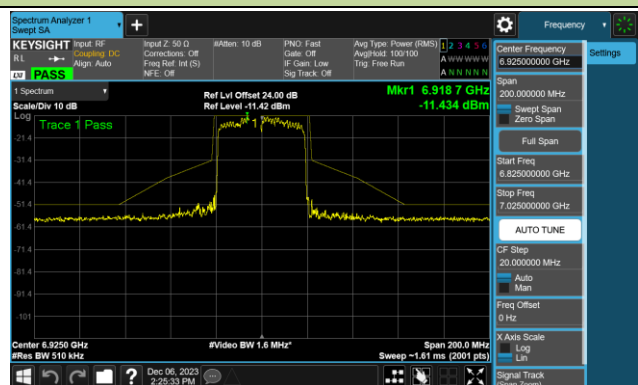

Channel 115 (6525MHz)

802.11ax-HE40 - Ant 1 (Nss = 1)

Channel 123 (6565MHz)

Channel 147 (6685MHz)

Channel 179 (6845MHz)

Channel 187 (6885MHz)

Channel 195 (6925MHz)

Channel 211 (7005MHz)

Channel 227 (7085MHz)

802.11ax-HE80 - Ant 1 (Nss = 1)

Channel 07 (5985MHz)

Channel 39 (6145MHz)

Channel 87 (6385MHz)

Channel 103 (6465MHz)

Channel 119 (6545MHz)

Channel 135 (6625MHz)