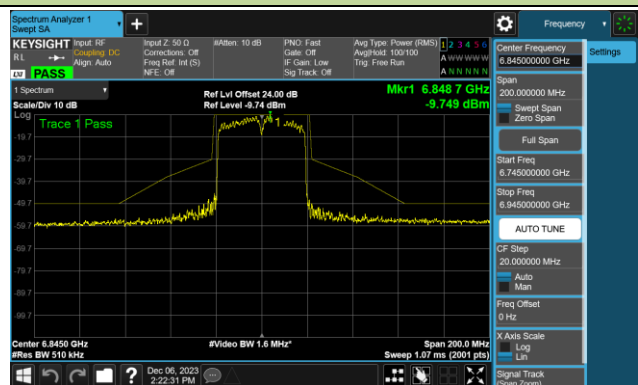

Channel 115 (6525MHz)

802.11ax-HE40 - Ant 1 (Nss = 1)

Channel 123 (6565MHz)

Channel 147 (6685MHz)

Channel 179 (6845MHz)

Channel 187 (6885MHz)

Channel 195 (6925MHz)

Channel 211 (7005MHz)

Channel 227 (7085MHz)

802.11ax-HE80 - Ant 1 (Nss = 1)

Channel 07 (5985MHz)

Channel 39 (6145MHz)

Channel 87 (6385MHz)

Channel 103 (6465MHz)

Channel 119 (6545MHz)

Channel 135 (6625MHz)