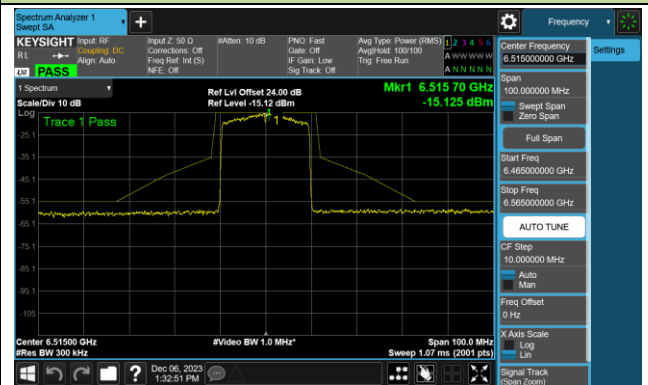

Channel 45 (6175MHz)

Channel 93 (6415MHz)

Channel 97 (6435MHz)

Channel 105 (6475MHz)

Channel 113 (6515MHz)

802.11be-EHT20 - Ant 1 (Nss = 1)

Channel 117 (6535MHz)

Channel 149 (6695MHz)