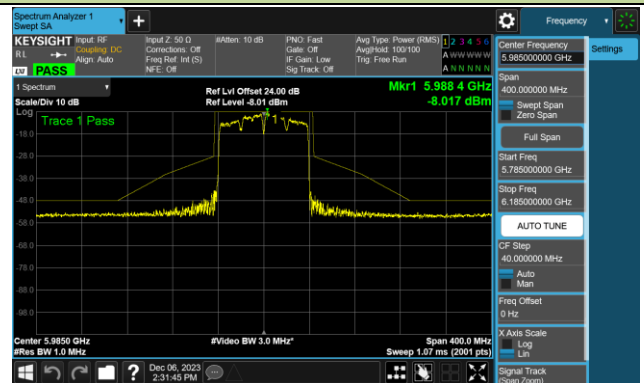

Channel 115 (6525MHz)

802.11ax-HE40 - Ant 1 (Nss = 1)

Channel 123 (6565MHz)

Channel 147 (6685MHz)

Channel 179 (6845MHz)

Channel 187 (6885MHz)

Channel 195 (6925MHz)

Channel 211 (7005MHz)

Channel 227 (7085MHz)

802.11ax-HE80 - Ant 1 (Nss = 1)

Channel 07 (5985MHz)

Channel 39 (6145MHz)

Channel 87 (6385MHz)

Channel 103 (6465MHz)

Channel 119 (6545MHz)

Channel 135 (6625MHz)