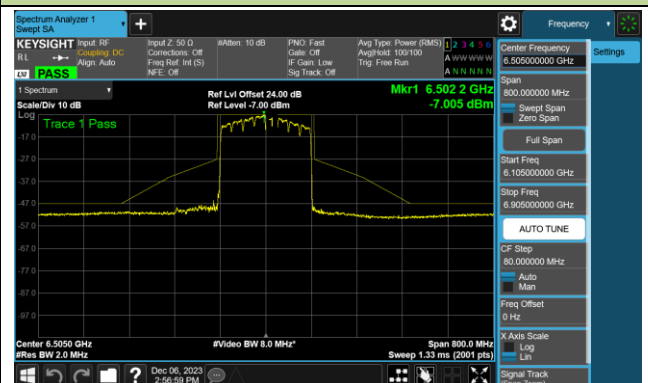

Channel 111 (6505MHz)