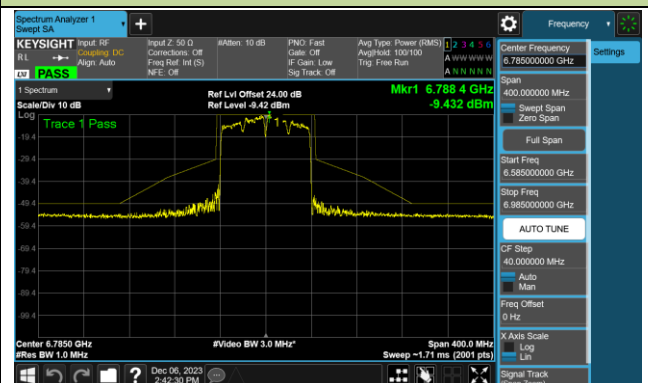

Channel 227 (7085MHz)

802.11ax-HE80 - Ant 1 (Nss = 1)

Channel 07 (5985MHz)

Channel 39 (6145MHz)

Channel 87 (6385MHz)

Channel 103 (6465MHz)

Channel 119 (6545MHz)

Channel 135 (6625MHz)

Channel 151 (6705MHz)

Channel 167 (6785MHz)

802.11ax-HE80 - Ant 1 (Nss = 1)

Channel 183 (6865MHz)

Channel 199 (6945MHz)

Channel 215 (7025MHz)

802.11ax-HE160 - Ant 1 (Nss = 1)

Channel 15 (6025MHz)