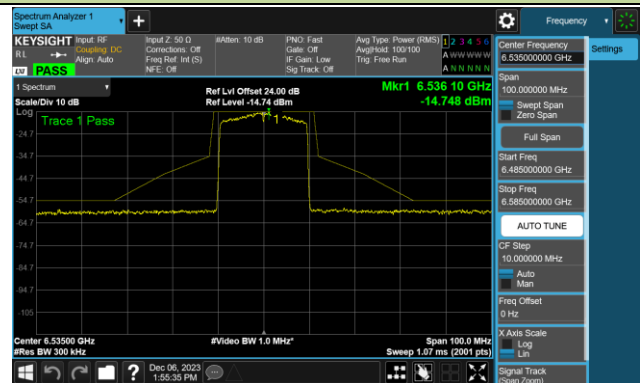

Channel 105 (6475MHz)

Channel 113 (6515MHz)

802.11ax-HE20 - Ant 1 (Nss = 1)

Channel 117 (6535MHz)

Channel 149 (6695MHz)

Channel 181 (6855MHz)

Channel 185 (6875MHz)

Channel 189 (6895MHz)

Channel 213 (7015MHz)

Channel 229 (7095MHz)

802.11ax-HE40 - Ant 1 (Nss = 1)

Channel 03 (5965MHz)

Channel 43 (6165MHz)

Channel 91 (6405MHz)

Channel 99 (6445MHz)

Channel 107 (6485MHz)