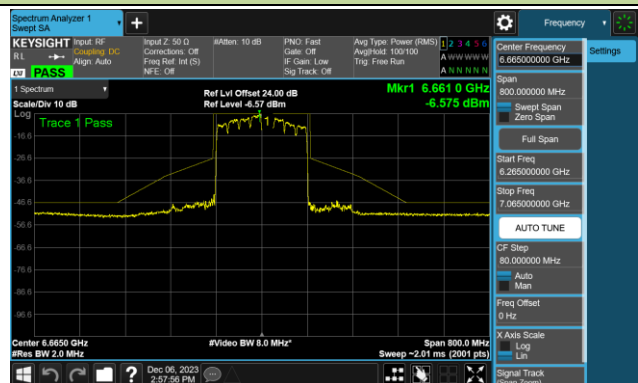

Channel 47 (6185MHz)

Channel 79 (6345MHz)

Channel 111 (6505MHz)

Channel 143 (6665MHz)

Channel 175 (6825MHz)

Channel 207 (6985MHz)

802.11be-EHT20 - Ant 1 (Nss = 1)

Channel 01 (5955MHz)