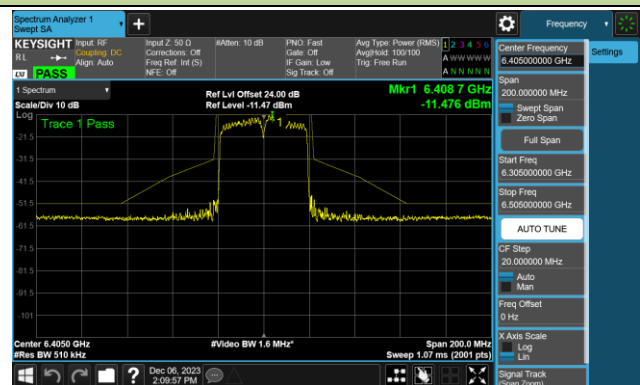

Channel 213 (7015MHz)

Channel 229 (7095MHz)

802.11ax-HE40 - Ant 1 (Nss = 1)

Channel 03 (5965MHz)

Channel 43 (6165MHz)

Channel 91 (6405MHz)

Channel 99 (6445MHz)

Channel 107 (6485MHz)