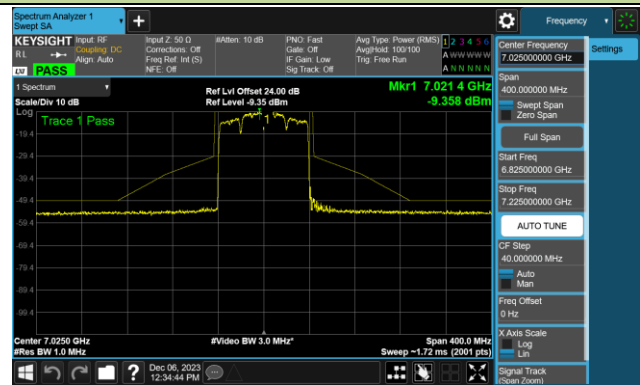

802.11be-EHT80 - Ant 0 (Nss = 1)

Channel 183 (6865MHz)

Channel 199 (6945MHz)

Channel 215 (7025MHz)

802.11be-EHT160 - Ant 0 (Nss = 1)

Channel 15 (6025MHz)

Channel 47 (6185MHz)

Channel 79 (6345MHz)

Channel 111 (6505MHz)

Channel 143 (6665MHz)

Channel 175 (6825MHz)

Channel 207 (6985MHz)

802.11be-EHT320 - Ant 0 (Nss = 1)

Channel 31 (6105MHz)

Channel 63 (6265MHz)

Channel 95 (6425MHz)