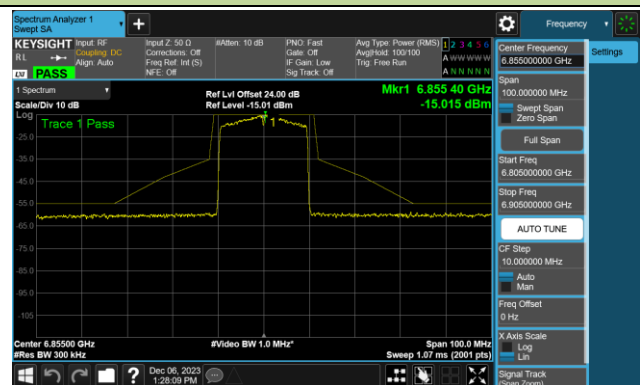

Channel 181 (6855MHz)