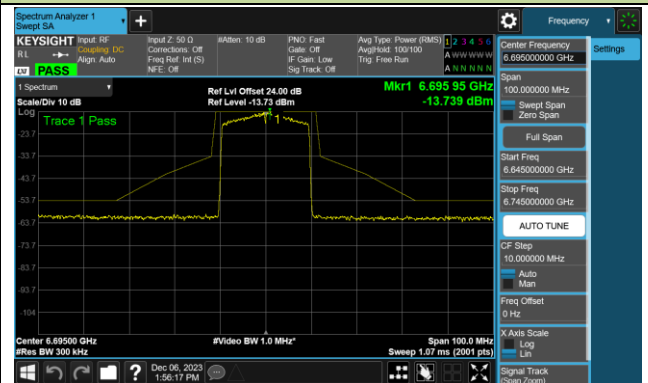

Channel 105 (6475MHz)

Channel 113 (6515MHz)

802.11ax-HE20 - Ant 1 (Nss = 1)

Channel 117 (6535MHz)

Channel 149 (6695MHz)

Channel 181 (6855MHz)

Channel 185 (6875MHz)

Channel 189 (6895MHz)

Channel 213 (7015MHz)

Channel 229 (7095MHz)

802.11ax-HE40 - Ant 1 (Nss = 1)

Channel 03 (5965MHz)

Channel 43 (6165MHz)

Channel 91 (6405MHz)

Channel 99 (6445MHz)

Channel 107 (6485MHz)