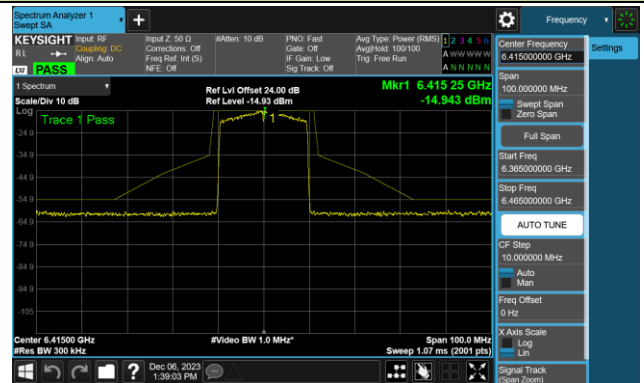

Channel 93 (6415MHz)