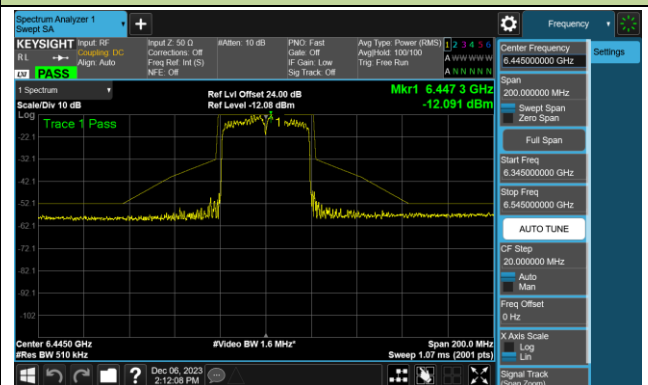

Channel 213 (7015MHz)

Channel 229 (7095MHz)

802.11ax-HE40 - Ant 1 (Nss = 1)

Channel 03 (5965MHz)

Channel 43 (6165MHz)

Channel 91 (6405MHz)

Channel 99 (6445MHz)

Channel 107 (6485MHz)