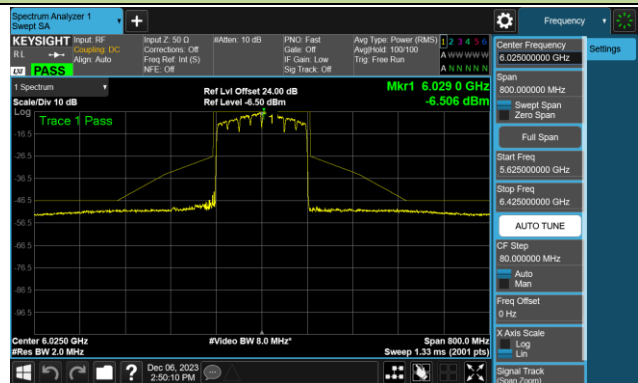

Channel 151 (6705MHz)

Channel 167 (6785MHz)

802.11ax-HE80 - Ant 1 (Nss = 1)

Channel 183 (6865MHz)

Channel 199 (6945MHz)

Channel 215 (7025MHz)

802.11ax-HE160 - Ant 1 (Nss = 1)

Channel 15 (6025MHz)