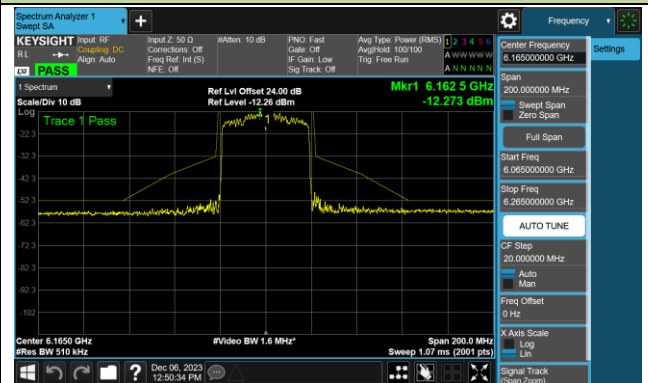

Channel 43 (6165MHz)