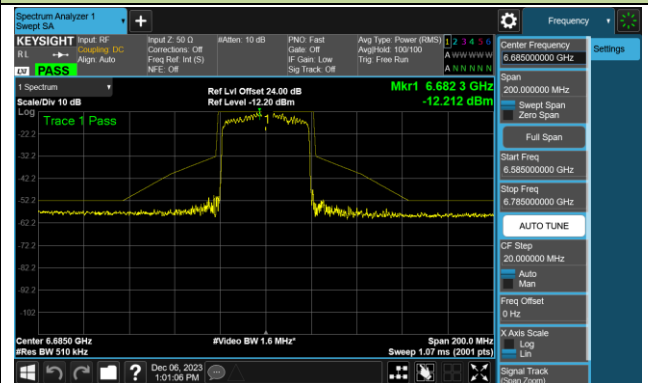

Channel 43 (6165MHz)

Channel 91 (6405MHz)

Channel 99 (6445MHz)

Channel 107 (6485MHz)

Channel 115 (6525MHz)

802.11be-EHT40 - Ant 0 (Nss = 1)

Channel 123 (6565MHz)

Channel 147 (6685MHz)