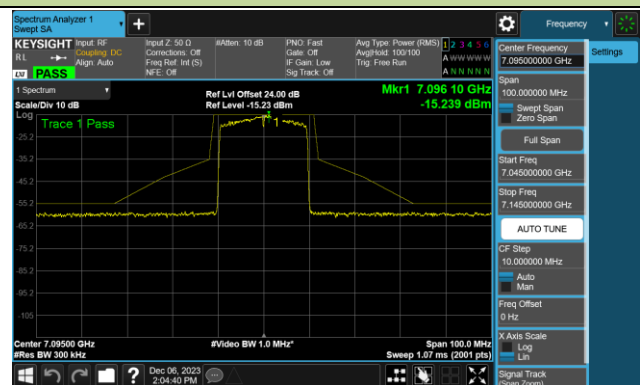

6.5.4. Test Setup

6.5.5. Test Result

Test Site	SR6	Test Engineer	Xuan Yu
Test Date	2023/12/06		

802.11ax-HE20 - Ant 0 (Nss = 1)

Channel 117 (6535MHz)

Channel 149 (6695MHz)

Channel 181 (6855MHz)

Channel 185 (6875MHz)

Channel 189 (6895MHz)

Channel 213 (7015MHz)

Channel 229 (7095MHz)

802.11ax-HE40 - Ant 0 (Nss = 1)

Channel 03 (5965MHz)

Channel 43 (6165MHz)

Channel 91 (6405MHz)

Channel 99 (6445MHz)