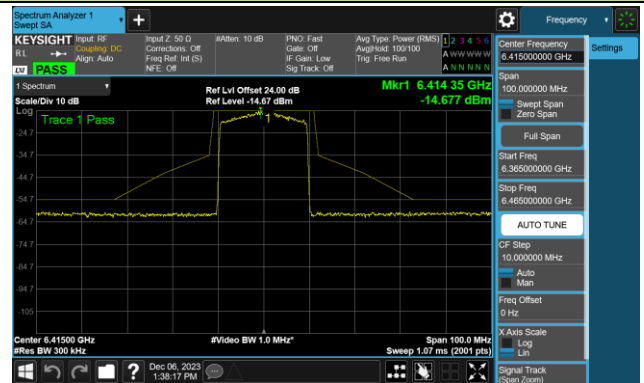

Channel 15 (6025MHz)

Channel 47 (6185MHz)

Channel 79 (6345MHz)

Channel 111 (6505MHz)

Channel 143 (6665MHz)

Channel 175 (6825MHz)

Channel 207 (6985MHz)

802.11be-EHT20 - Ant 0 (Nss = 1)

Channel 01 (5955MHz)

Channel 45 (6175MHz)

Channel 93 (6415MHz)

Channel 97 (6435MHz)

Channel 105 (6475MHz)

Channel 113 (6515MHz)

802.11be-EHT20 - Ant 0 (Nss = 1)

Channel 117 (6535MHz)