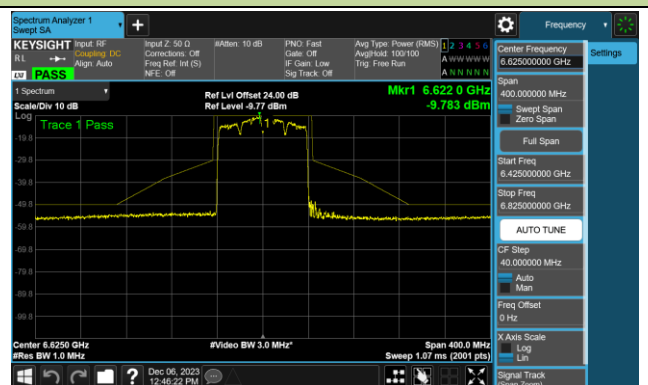

Channel 179 (6845MHz)

Channel 187 (6885MHz)

Channel 195 (6925MHz)

Channel 211 (7005MHz)

Channel 227 (7085MHz)

802.11be-EHT80 - Ant 0 (Nss = 1)

Channel 07 (5985MHz)

Channel 39 (6145MHz)

Channel 87 (6385MHz)

Channel 103 (6465MHz)

Channel 119 (6545MHz)

Channel 135 (6625MHz)

Channel 151 (6705MHz)

Channel 167 (6785MHz)