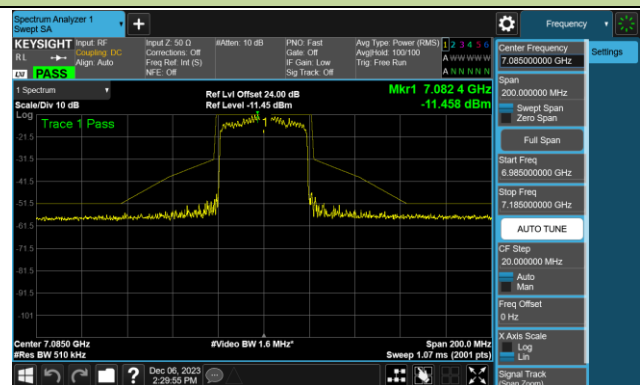

Channel 107 (6485MHz)

Channel 115 (6525MHz)

802.11ax-HE40 - Ant 0 (Nss = 1)

Channel 123 (6565MHz)

Channel 147 (6685MHz)

Channel 179 (6845MHz)

Channel 187 (6885MHz)

Channel 195 (6925MHz)

Channel 211 (7005MHz)

Channel 227 (7085MHz)

802.11ax-HE80 - Ant 0 (Nss = 1)

Channel 07 (5985MHz)

Channel 39 (6145MHz)

Channel 87 (6385MHz)

Channel 103 (6465MHz)

Channel 119 (6545MHz)