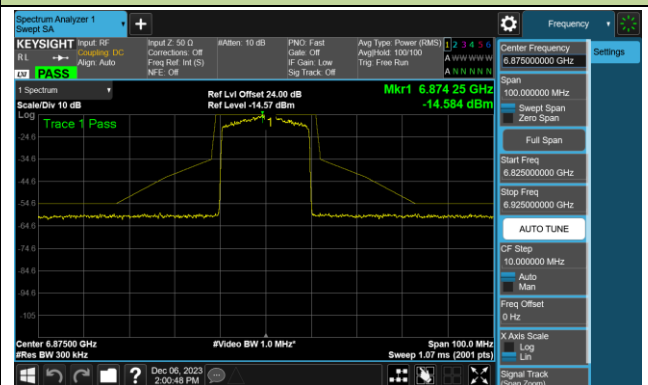

6.5.4. Test Setup

6.5.5. Test Result

Test Site	SR6	Test Engineer	Xuan Yu
Test Date	2023/12/06		

802.11ax-HE20 - Ant 0 (Nss = 1)

Channel 117 (6535MHz)

Channel 149 (6695MHz)

Channel 181 (6855MHz)

Channel 185 (6875MHz)

Channel 189 (6895MHz)

Channel 213 (7015MHz)

Channel 229 (7095MHz)

802.11ax-HE40 - Ant 0 (Nss = 1)

Channel 03 (5965MHz)

Channel 43 (6165MHz)

Channel 91 (6405MHz)

Channel 99 (6445MHz)