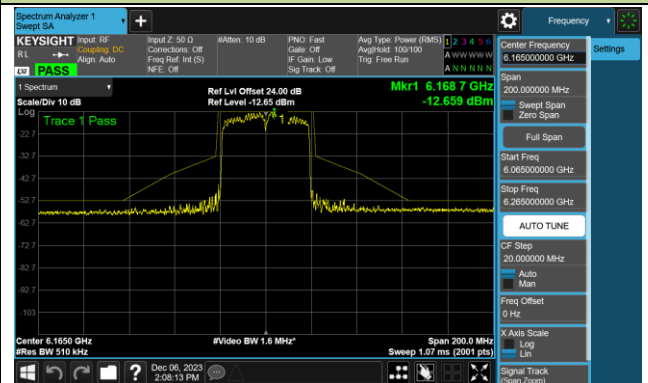

6.5.4. Test Setup

6.5.5. Test Result

Test Site	SR6	Test Engineer	Xuan Yu
Test Date	2023/12/06		

802.11ax-HE20 - Ant 0 (Nss = 1)

Channel 117 (6535MHz)

Channel 149 (6695MHz)

Channel 181 (6855MHz)

Channel 185 (6875MHz)

Channel 189 (6895MHz)

Channel 213 (7015MHz)

Channel 229 (7095MHz)

802.11ax-HE40 - Ant 0 (Nss = 1)

Channel 03 (5965MHz)

Channel 43 (6165MHz)

Channel 91 (6405MHz)

Channel 99 (6445MHz)

Channel 107 (6485MHz)

Channel 115 (6525MHz)

802.11ax-HE40 - Ant 0 (Nss = 1)

Channel 123 (6565MHz)

Channel 147 (6685MHz)

Channel 179 (6845MHz)

Channel 187 (6885MHz)

Channel 195 (6925MHz)