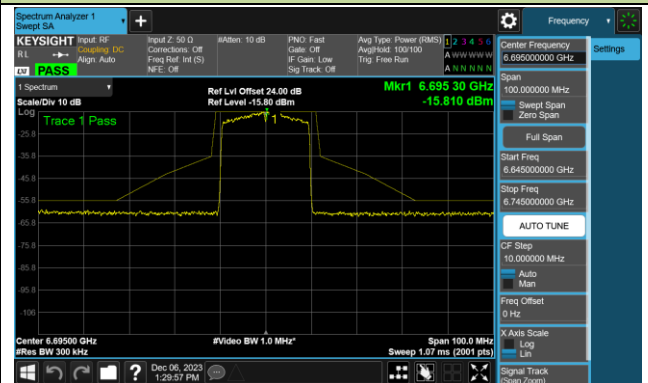

Channel 01 (5955MHz)

Channel 45 (6175MHz)

Channel 93 (6415MHz)

Channel 97 (6435MHz)

Channel 105 (6475MHz)

Channel 113 (6515MHz)

802.11be-EHT20 - Ant 0 (Nss = 1)

Channel 117 (6535MHz)

Channel 149 (6695MHz)

Channel 181 (6855MHz)

Channel 185 (6875MHz)

Channel 189 (6895MHz)

Channel 213 (7015MHz)

Channel 229 (7095MHz)

802.11be-EHT40 - Ant 0 (Nss = 1)

Channel 03 (5965MHz)