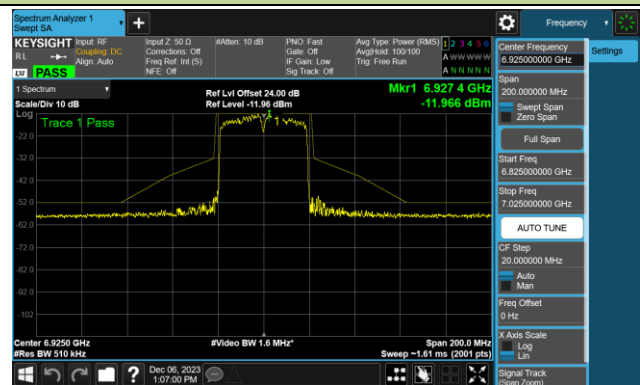

Channel 195 (6925MHz)