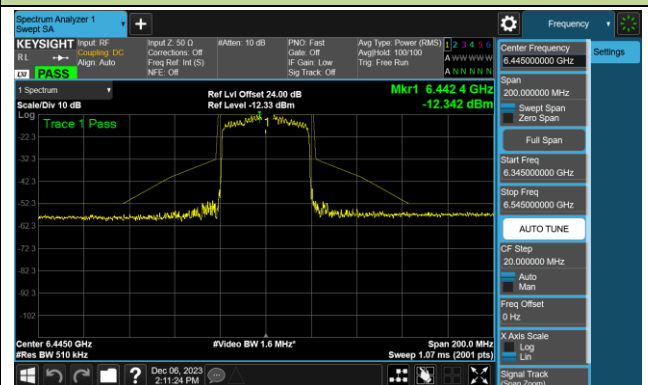

6.5.4. Test Setup

6.5.5. Test Result

Test Site	SR6	Test Engineer	Xuan Yu
Test Date	2023/12/06		

802.11ax-HE20 - Ant 0 (Nss = 1)

Channel 117 (6535MHz)

Channel 149 (6695MHz)

Channel 181 (6855MHz)

Channel 185 (6875MHz)

Channel 189 (6895MHz)

Channel 213 (7015MHz)

Channel 229 (7095MHz)

802.11ax-HE40 - Ant 0 (Nss = 1)

Channel 03 (5965MHz)

Channel 43 (6165MHz)

Channel 91 (6405MHz)

Channel 99 (6445MHz)

Channel 107 (6485MHz)

Channel 115 (6525MHz)

802.11ax-HE40 - Ant 0 (Nss = 1)

Channel 123 (6565MHz)

Channel 147 (6685MHz)

Channel 179 (6845MHz)

Channel 187 (6885MHz)

Channel 195 (6925MHz)