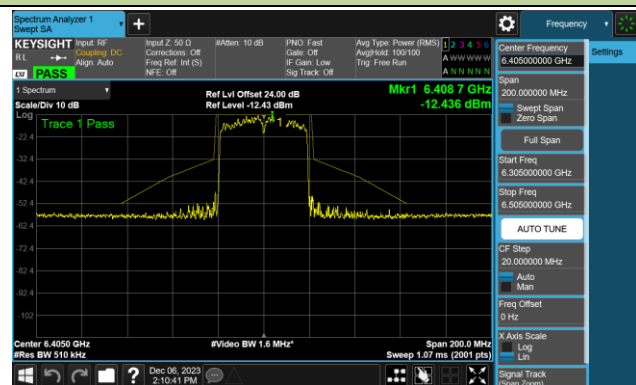

6.5.4. Test Setup

6.5.5. Test Result

Test Site	SR6	Test Engineer	Xuan Yu
Test Date	2023/12/06		

802.11ax-HE20 - Ant 0 (Nss = 1)

Channel 117 (6535MHz)

Channel 149 (6695MHz)

Channel 181 (6855MHz)

Channel 185 (6875MHz)

Channel 189 (6895MHz)

Channel 213 (7015MHz)

Channel 229 (7095MHz)

802.11ax-HE40 - Ant 0 (Nss = 1)

Channel 03 (5965MHz)

Channel 43 (6165MHz)

Channel 91 (6405MHz)

Channel 99 (6445MHz)

Channel 107 (6485MHz)

Channel 115 (6525MHz)

802.11ax-HE40 - Ant 0 (Nss = 1)

Channel 123 (6565MHz)

Channel 147 (6685MHz)

Channel 179 (6845MHz)

Channel 187 (6885MHz)

Channel 195 (6925MHz)