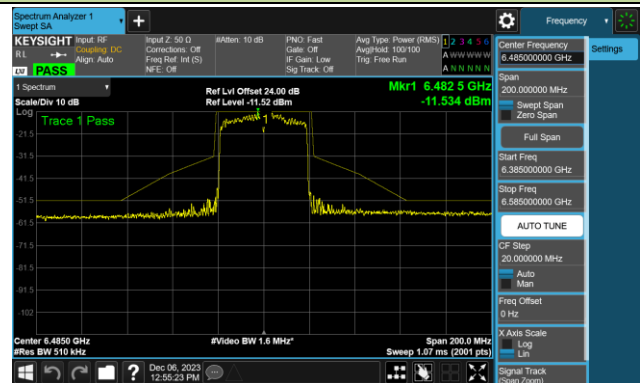

Channel 43 (6165MHz)

Channel 91 (6405MHz)

Channel 99 (6445MHz)

Channel 107 (6485MHz)

Channel 115 (6525MHz)

802.11be-EHT40 - Ant 0 (Nss = 1)

Channel 123 (6565MHz)

Channel 147 (6685MHz)

Channel 179 (6845MHz)

Channel 187 (6885MHz)

Channel 195 (6925MHz)

Channel 211 (7005MHz)

Channel 227 (7085MHz)

802.11be-EHT80 - Ant 0 (Nss = 1)

Channel 07 (5985MHz)

Channel 39 (6145MHz)