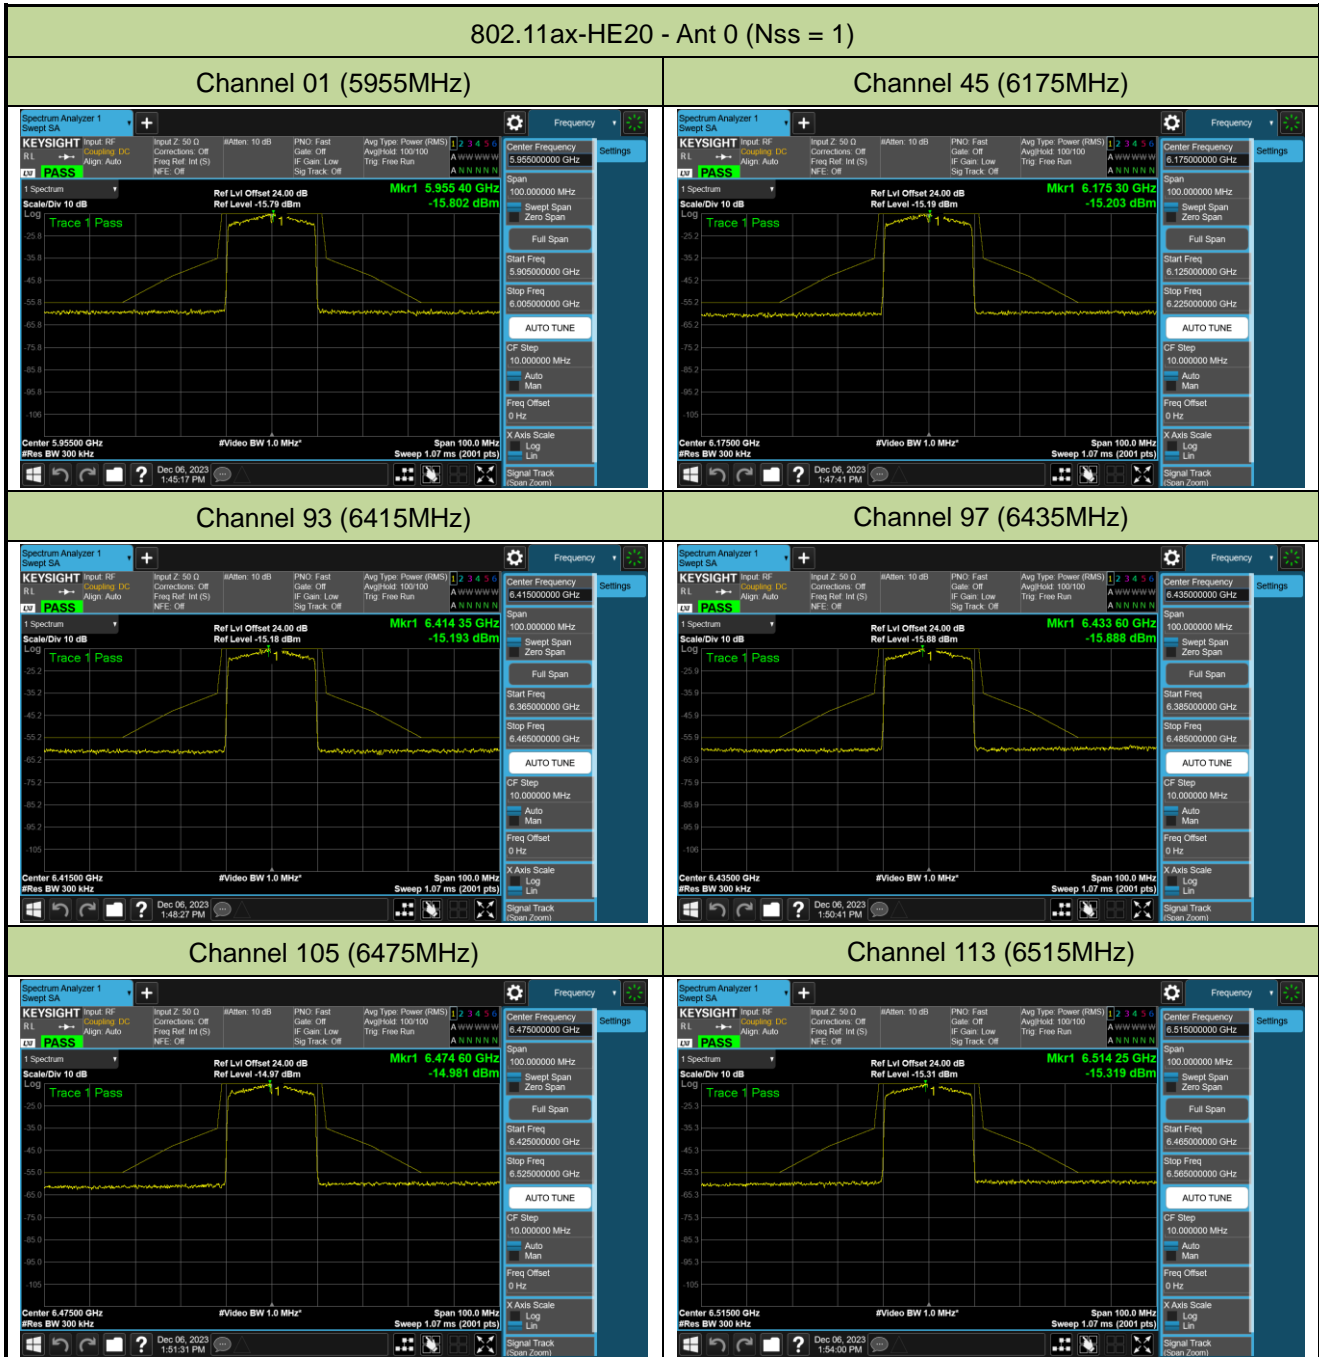

6.5.4. Test Setup

6.5.5. Test Result

Test Site	SR6	Test Engineer	Xuan Yu
Test Date	2023/12/06		

802.11ax-HE20 - Ant 0 (Nss = 1)

Channel 117 (6535MHz)

Channel 149 (6695MHz)

Channel 181 (6855MHz)

Channel 185 (6875MHz)

Channel 189 (6895MHz)

Channel 213 (7015MHz)

Channel 229 (7095MHz)

802.11ax-HE40 - Ant 0 (Nss = 1)

Channel 03 (5965MHz)

Channel 43 (6165MHz)

Channel 91 (6405MHz)

Channel 99 (6445MHz)

Channel 107 (6485MHz)

Channel 115 (6525MHz)

802.11ax-HE40 - Ant 0 (Nss = 1)

Channel 123 (6565MHz)

Channel 147 (6685MHz)

Channel 179 (6845MHz)

Channel 187 (6885MHz)

Channel 195 (6925MHz)