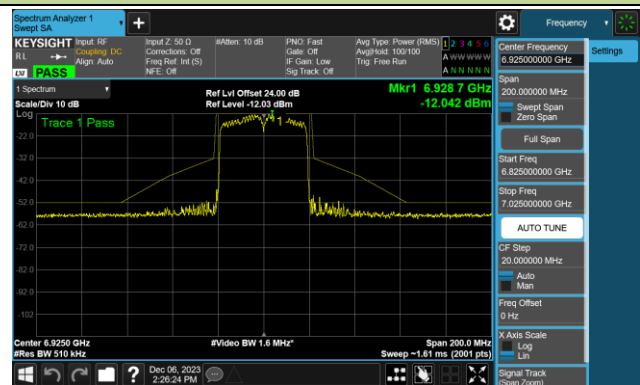

Channel 107 (6485MHz)

Channel 115 (6525MHz)

802.11ax-HE40 - Ant 0 (Nss = 1)

Channel 123 (6565MHz)

Channel 147 (6685MHz)

Channel 179 (6845MHz)

Channel 187 (6885MHz)

Channel 195 (6925MHz)

Channel 211 (7005MHz)

Channel 227 (7085MHz)

802.11ax-HE80 - Ant 0 (Nss = 1)

Channel 07 (5985MHz)

Channel 39 (6145MHz)

Channel 87 (6385MHz)

Channel 103 (6465MHz)

Channel 119 (6545MHz)