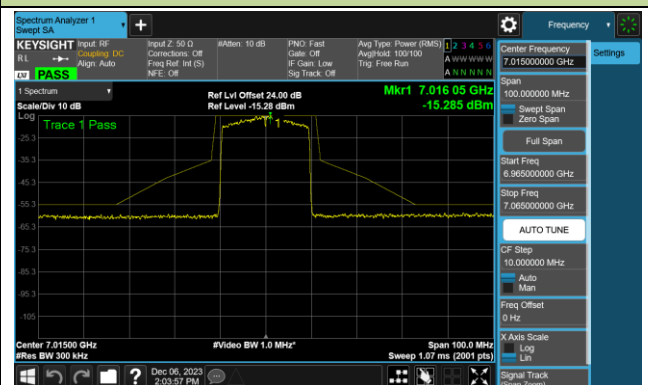

6.5.4. Test Setup

6.5.5. Test Result

Test Site	SR6	Test Engineer	Xuan Yu
Test Date	2023/12/06		

802.11ax-HE20 - Ant 0 (Nss = 1)

Channel 117 (6535MHz)

Channel 149 (6695MHz)

Channel 181 (6855MHz)

Channel 185 (6875MHz)

Channel 189 (6895MHz)

Channel 213 (7015MHz)

Channel 229 (7095MHz)

802.11ax-HE40 - Ant 0 (Nss = 1)

Channel 03 (5965MHz)

Channel 43 (6165MHz)

Channel 91 (6405MHz)

Channel 99 (6445MHz)