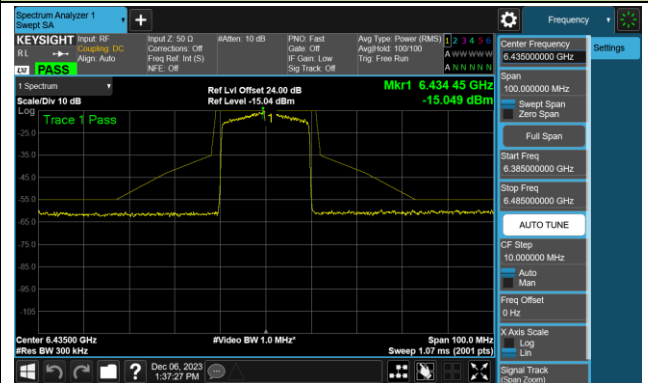

Channel 01 (5955MHz)

Channel 45 (6175MHz)

Channel 93 (6415MHz)

Channel 97 (6435MHz)

Channel 105 (6475MHz)

Channel 113 (6515MHz)

802.11be-EHT20 - Ant 0 (Nss = 1)

Channel 117 (6535MHz)