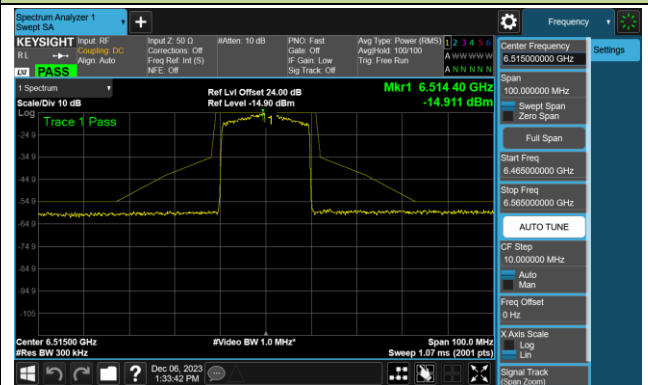

Channel 01 (5955MHz)

Channel 45 (6175MHz)

Channel 93 (6415MHz)

Channel 97 (6435MHz)

Channel 105 (6475MHz)

Channel 113 (6515MHz)

802.11be-EHT20 - Ant 0 (Nss = 1)

Channel 117 (6535MHz)

Channel 149 (6695MHz)

Channel 181 (6855MHz)

Channel 185 (6875MHz)

Channel 189 (6895MHz)

Channel 213 (7015MHz)

Channel 229 (7095MHz)

802.11be-EHT40 - Ant 0 (Nss = 1)

Channel 03 (5965MHz)