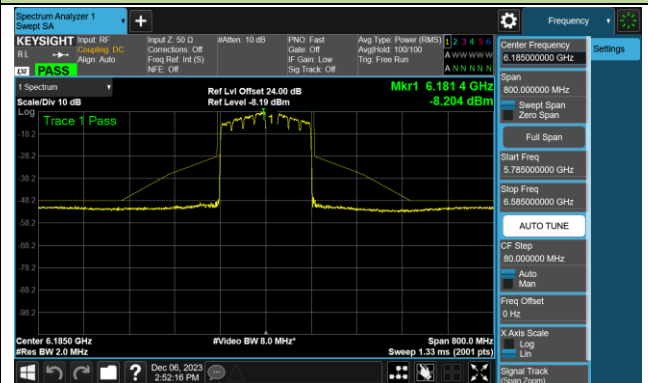

Channel 135 (6625MHz)

Channel 151 (6705MHz)

Channel 167 (6785MHz)

802.11ax-HE80 - Ant 0 (Nss = 1)

Channel 183 (6865MHz)

Channel 199 (6945MHz)

Channel 215 (7025MHz)

802.11ax-HE160 - Ant 0 (Nss = 1)

Channel 15 (6025MHz)

Channel 47 (6185MHz)

Channel 79 (6345MHz)

Channel 111 (6505MHz)

Channel 143 (6665MHz)

Channel 175 (6825MHz)

Channel 207 (6985MHz)

802.11be-EHT20 - Ant 0 (Nss = 1)