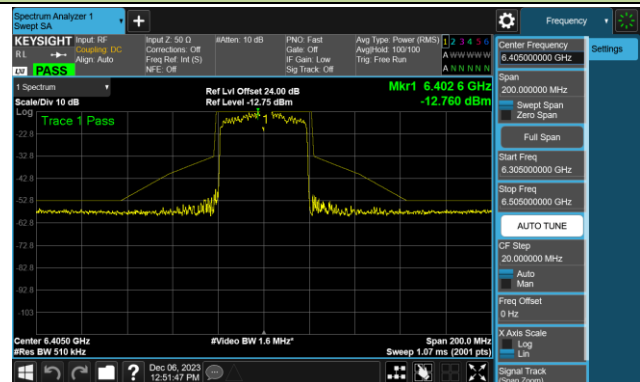

Channel 91 (6405MHz)