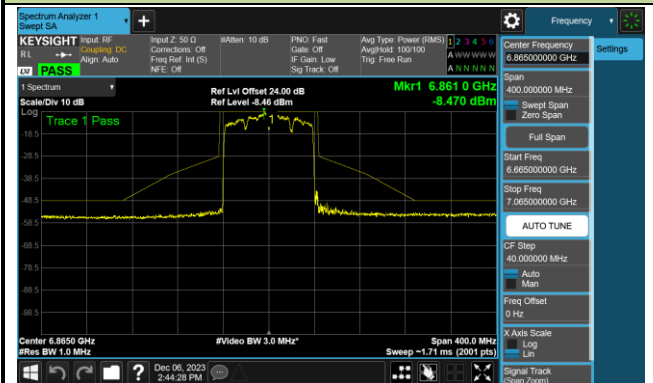

Channel 211 (7005MHz)

Channel 227 (7085MHz)

802.11ax-HE80 - Ant 0 (Nss = 1)

Channel 07 (5985MHz)

Channel 39 (6145MHz)

Channel 87 (6385MHz)

Channel 103 (6465MHz)

Channel 119 (6545MHz)

Channel 135 (6625MHz)

Channel 151 (6705MHz)

Channel 167 (6785MHz)

802.11ax-HE80 - Ant 0 (Nss = 1)

Channel 183 (6865MHz)

Channel 199 (6945MHz)

Channel 215 (7025MHz)

802.11ax-HE160 - Ant 0 (Nss = 1)

Channel 15 (6025MHz)

Channel 47 (6185MHz)

Channel 79 (6345MHz)

Channel 111 (6505MHz)

Channel 143 (6665MHz)

Channel 175 (6825MHz)

Channel 207 (6985MHz)

802.11be-EHT20 - Ant 0 (Nss = 1)