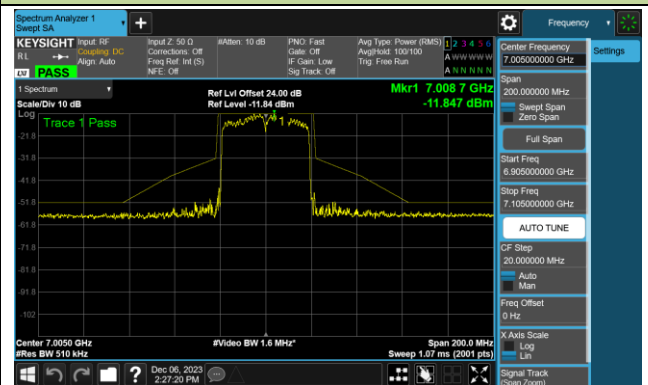

Channel 107 (6485MHz)

Channel 115 (6525MHz)

802.11ax-HE40 - Ant 0 (Nss = 1)

Channel 123 (6565MHz)

Channel 147 (6685MHz)

Channel 179 (6845MHz)

Channel 187 (6885MHz)

Channel 195 (6925MHz)

Channel 211 (7005MHz)

Channel 227 (7085MHz)

802.11ax-HE80 - Ant 0 (Nss = 1)

Channel 07 (5985MHz)

Channel 39 (6145MHz)

Channel 87 (6385MHz)

Channel 103 (6465MHz)

Channel 119 (6545MHz)