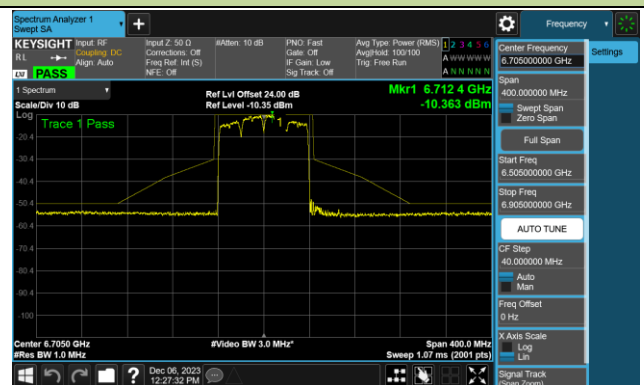

Channel 179 (6845MHz)

Channel 187 (6885MHz)

Channel 195 (6925MHz)

Channel 211 (7005MHz)

Channel 227 (7085MHz)

802.11be-EHT80 - Ant 0 (Nss = 1)

Channel 07 (5985MHz)

Channel 39 (6145MHz)

Channel 87 (6385MHz)

Channel 103 (6465MHz)

Channel 119 (6545MHz)

Channel 135 (6625MHz)

Channel 151 (6705MHz)

Channel 167 (6785MHz)