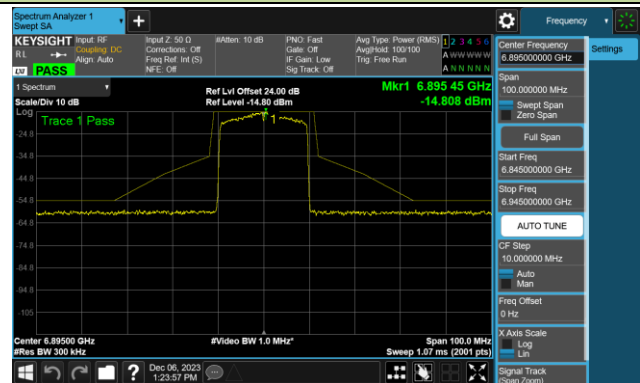

Channel 149 (6695MHz)

Channel 181 (6855MHz)

Channel 185 (6875MHz)

Channel 189 (6895MHz)

Channel 213 (7015MHz)

Channel 229 (7095MHz)

802.11be-EHT40 - Ant 0 (Nss = 1)

Channel 03 (5965MHz)