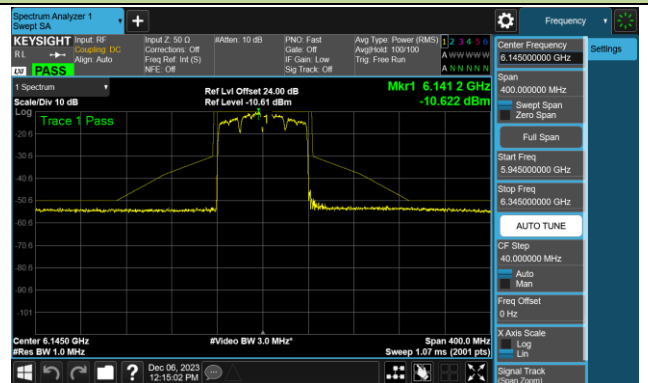

Channel 179 (6845MHz)

Channel 187 (6885MHz)

Channel 195 (6925MHz)

Channel 211 (7005MHz)

Channel 227 (7085MHz)

802.11be-EHT80 - Ant 0 (Nss = 1)

Channel 07 (5985MHz)

Channel 39 (6145MHz)

Channel 87 (6385MHz)

Channel 103 (6465MHz)

Channel 119 (6545MHz)

Channel 135 (6625MHz)

Channel 151 (6705MHz)

Channel 167 (6785MHz)