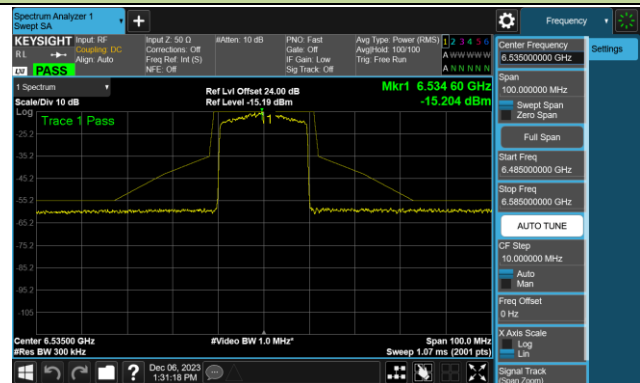

Channel 01 (5955MHz)

Channel 45 (6175MHz)

Channel 93 (6415MHz)

Channel 97 (6435MHz)

Channel 105 (6475MHz)

Channel 113 (6515MHz)

802.11be-EHT20 - Ant 0 (Nss = 1)

Channel 117 (6535MHz)