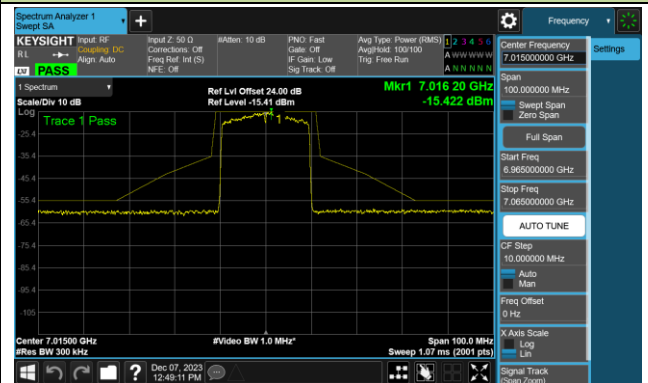

Channel 149 (6695MHz)

Channel 181 (6855MHz)

Channel 185 (6875MHz)

Channel 189 (6895MHz)

Channel 213 (7015MHz)

Channel 229 (7095MHz)

802.11be-EHT40 - Ant 0 (Nss = 1)

Channel 03 (5965MHz)