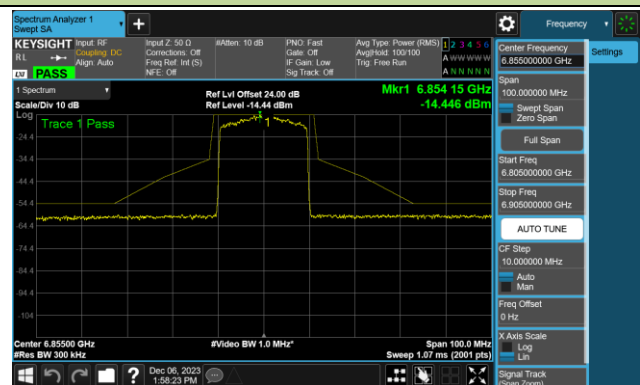

6.5.4. Test Setup

6.5.5. Test Result

Test Site	SR6	Test Engineer	Xuan Yu
Test Date	2023/12/06		

802.11ax-HE20 - Ant 0 (Nss = 1)

Channel 117 (6535MHz)

Channel 149 (6695MHz)

Channel 181 (6855MHz)

Channel 185 (6875MHz)

Channel 189 (6895MHz)

Channel 213 (7015MHz)

Channel 229 (7095MHz)

802.11ax-HE40 - Ant 0 (Nss = 1)

Channel 03 (5965MHz)

Channel 43 (6165MHz)

Channel 91 (6405MHz)

Channel 99 (6445MHz)