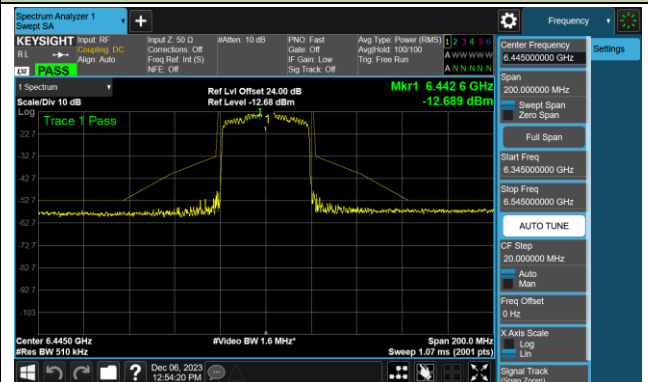

Channel 99 (6445MHz)