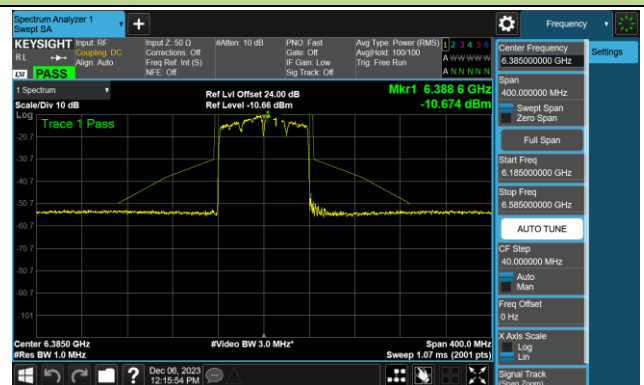

Channel 179 (6845MHz)

Channel 187 (6885MHz)

Channel 195 (6925MHz)

Channel 211 (7005MHz)

Channel 227 (7085MHz)

802.11be-EHT80 - Ant 0 (Nss = 1)

Channel 07 (5985MHz)

Channel 39 (6145MHz)

Channel 87 (6385MHz)

Channel 103 (6465MHz)

Channel 119 (6545MHz)

Channel 135 (6625MHz)

Channel 151 (6705MHz)

Channel 167 (6785MHz)