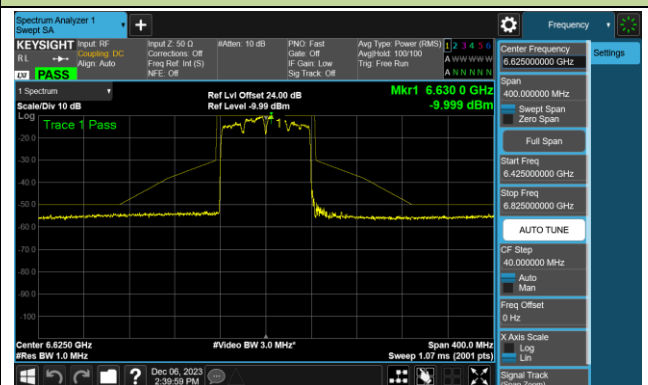

Channel 211 (7005MHz)

Channel 227 (7085MHz)

802.11ax-HE80 - Ant 0 (Nss = 1)

Channel 07 (5985MHz)

Channel 39 (6145MHz)

Channel 87 (6385MHz)

Channel 103 (6465MHz)

Channel 119 (6545MHz)

Channel 135 (6625MHz)

Channel 151 (6705MHz)

Channel 167 (6785MHz)

802.11ax-HE80 - Ant 0 (Nss = 1)

Channel 183 (6865MHz)

Channel 199 (6945MHz)

Channel 215 (7025MHz)

802.11ax-HE160 - Ant 0 (Nss = 1)