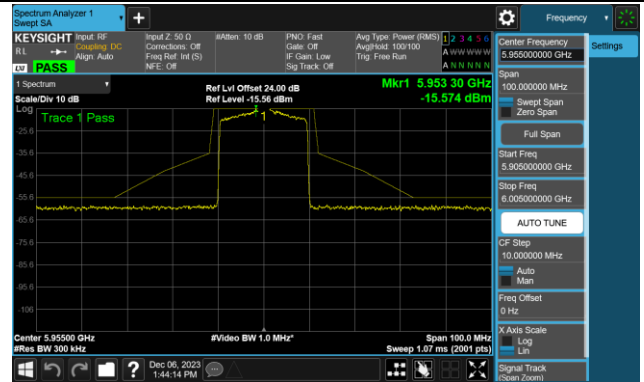

802.11be-EHT20 - Ant 0 (Nss = 1)

Channel 01 (5955MHz)