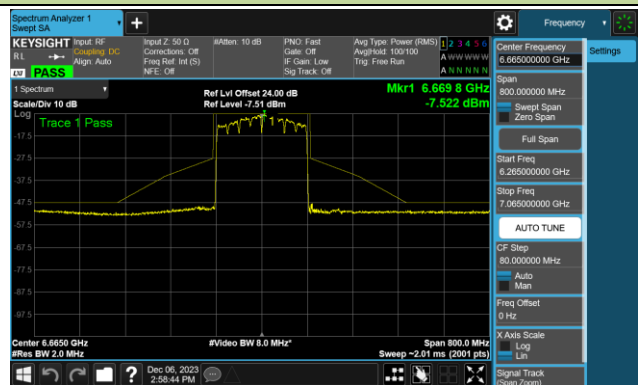

Channel 15 (6025MHz)

Channel 47 (6185MHz)

Channel 79 (6345MHz)

Channel 111 (6505MHz)

Channel 143 (6665MHz)

Channel 175 (6825MHz)

Channel 207 (6985MHz)

802.11be-EHT20 - Ant 0 (Nss = 1)