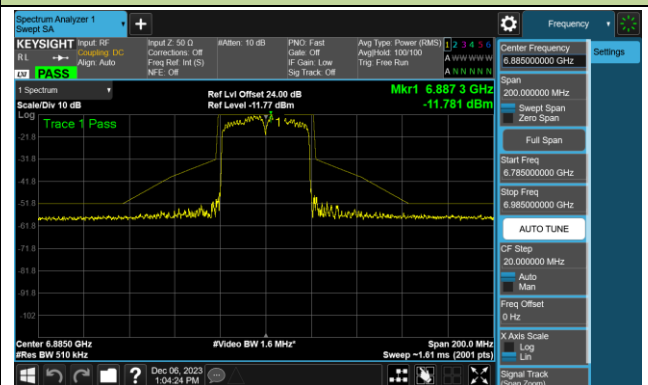

Channel 187 (6885MHz)