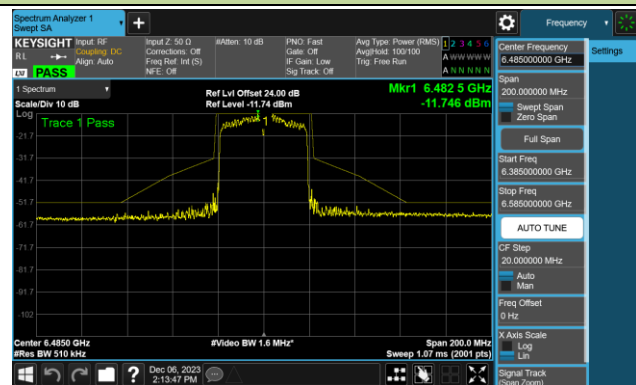

6.5.4. Test Setup

6.5.5. Test Result

Test Site	SR6	Test Engineer	Xuan Yu
Test Date	2023/12/06		

802.11ax-HE20 - Ant 0 (Nss = 1)

Channel 117 (6535MHz)

Channel 149 (6695MHz)

Channel 181 (6855MHz)

Channel 185 (6875MHz)

Channel 189 (6895MHz)

Channel 213 (7015MHz)

Channel 229 (7095MHz)

802.11ax-HE40 - Ant 0 (Nss = 1)

Channel 03 (5965MHz)

Channel 43 (6165MHz)

Channel 91 (6405MHz)

Channel 99 (6445MHz)

Channel 107 (6485MHz)

Channel 115 (6525MHz)

802.11ax-HE40 - Ant 0 (Nss = 1)

Channel 123 (6565MHz)

Channel 147 (6685MHz)

Channel 179 (6845MHz)

Channel 187 (6885MHz)

Channel 195 (6925MHz)