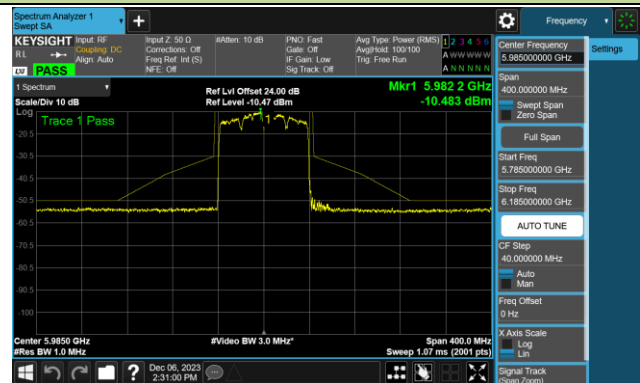

Channel 211 (7005MHz)

Channel 227 (7085MHz)

802.11ax-HE80 - Ant 0 (Nss = 1)

Channel 07 (5985MHz)

Channel 39 (6145MHz)

Channel 87 (6385MHz)

Channel 103 (6465MHz)

Channel 119 (6545MHz)

Channel 135 (6625MHz)

Channel 151 (6705MHz)

Channel 167 (6785MHz)

802.11ax-HE80 - Ant 0 (Nss = 1)

Channel 183 (6865MHz)

Channel 199 (6945MHz)

Channel 215 (7025MHz)

802.11ax-HE160 - Ant 0 (Nss = 1)