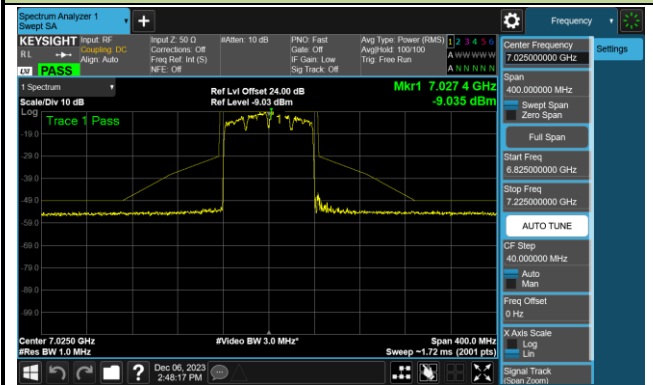

Channel 211 (7005MHz)

Channel 227 (7085MHz)

802.11ax-HE80 - Ant 0 (Nss = 1)

Channel 07 (5985MHz)

Channel 39 (6145MHz)

Channel 87 (6385MHz)

Channel 103 (6465MHz)

Channel 119 (6545MHz)

Channel 135 (6625MHz)

Channel 151 (6705MHz)

Channel 167 (6785MHz)

802.11ax-HE80 - Ant 0 (Nss = 1)

Channel 183 (6865MHz)

Channel 199 (6945MHz)

Channel 215 (7025MHz)

802.11ax-HE160 - Ant 0 (Nss = 1)

Channel 15 (6025MHz)

Channel 47 (6185MHz)

Channel 79 (6345MHz)

Channel 111 (6505MHz)

Channel 143 (6665MHz)

Channel 175 (6825MHz)

Channel 207 (6985MHz)

802.11be-EHT20 - Ant 0 (Nss = 1)