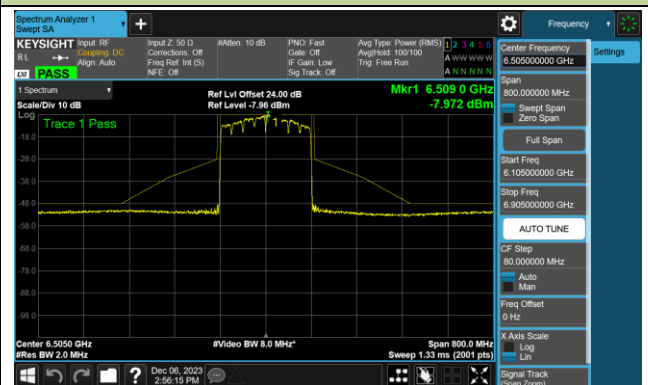

Channel 15 (6025MHz)

Channel 47 (6185MHz)

Channel 79 (6345MHz)

Channel 111 (6505MHz)

Channel 143 (6665MHz)

Channel 175 (6825MHz)

Channel 207 (6985MHz)

802.11be-EHT20 - Ant 0 (Nss = 1)

Channel 01 (5955MHz)

Channel 45 (6175MHz)

Channel 93 (6415MHz)

Channel 97 (6435MHz)

Channel 105 (6475MHz)

Channel 113 (6515MHz)

802.11be-EHT20 - Ant 0 (Nss = 1)

Channel 117 (6535MHz)