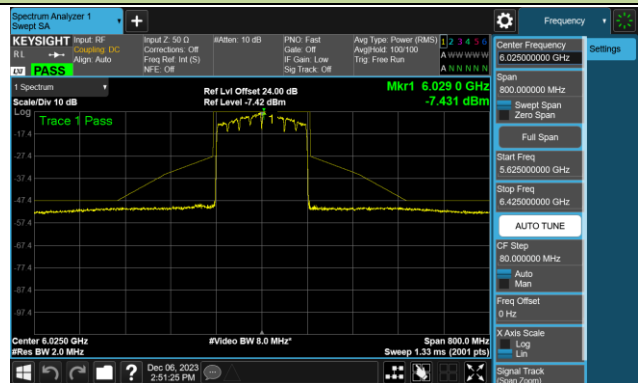

Channel 135 (6625MHz)

Channel 151 (6705MHz)

Channel 167 (6785MHz)

802.11ax-HE80 - Ant 0 (Nss = 1)

Channel 183 (6865MHz)

Channel 199 (6945MHz)

Channel 215 (7025MHz)

802.11ax-HE160 - Ant 0 (Nss = 1)

Channel 15 (6025MHz)

Channel 47 (6185MHz)

Channel 79 (6345MHz)

Channel 111 (6505MHz)

Channel 143 (6665MHz)

Channel 175 (6825MHz)

Channel 207 (6985MHz)

802.11be-EHT20 - Ant 0 (Nss = 1)