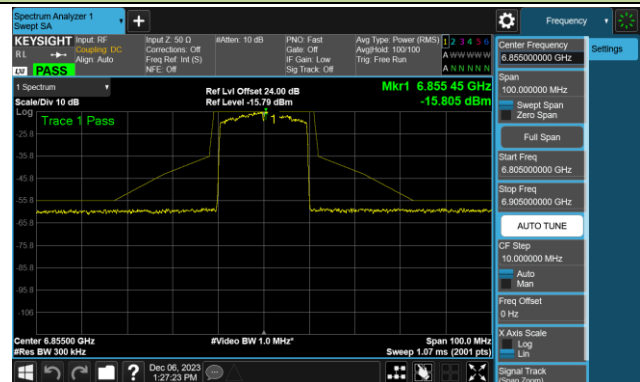

Channel 01 (5955MHz)

Channel 45 (6175MHz)

Channel 93 (6415MHz)

Channel 97 (6435MHz)

Channel 105 (6475MHz)

Channel 113 (6515MHz)

802.11be-EHT20 - Ant 0 (Nss = 1)

Channel 117 (6535MHz)

Channel 149 (6695MHz)

Channel 181 (6855MHz)

Channel 185 (6875MHz)

Channel 189 (6895MHz)

Channel 213 (7015MHz)

Channel 229 (7095MHz)

802.11be-EHT40 - Ant 0 (Nss = 1)

Channel 03 (5965MHz)