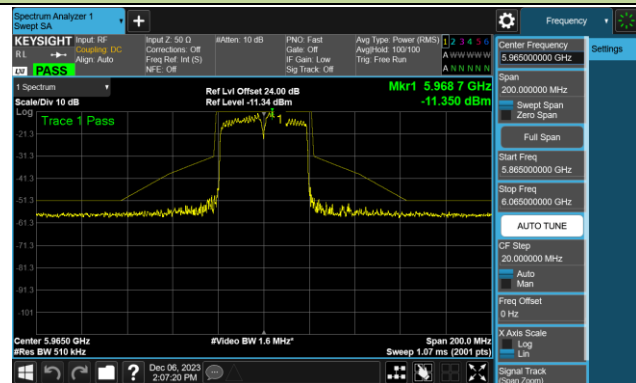

6.5.4. Test Setup

6.5.5. Test Result

Test Site	SR6	Test Engineer	Xuan Yu
Test Date	2023/12/06		

802.11ax-HE20 - Ant 0 (Nss = 1)

Channel 117 (6535MHz)

Channel 149 (6695MHz)

Channel 181 (6855MHz)

Channel 185 (6875MHz)

Channel 189 (6895MHz)

Channel 213 (7015MHz)

Channel 229 (7095MHz)

802.11ax-HE40 - Ant 0 (Nss = 1)

Channel 03 (5965MHz)

Channel 43 (6165MHz)

Channel 91 (6405MHz)

Channel 99 (6445MHz)

Channel 107 (6485MHz)

Channel 115 (6525MHz)

802.11ax-HE40 - Ant 0 (Nss = 1)

Channel 123 (6565MHz)

Channel 147 (6685MHz)

Channel 179 (6845MHz)

Channel 187 (6885MHz)

Channel 195 (6925MHz)