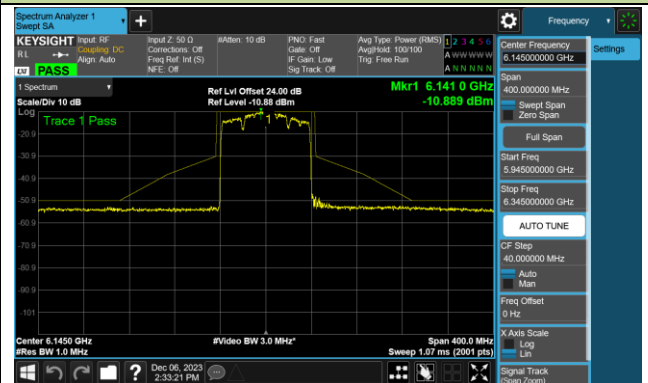

Channel 211 (7005MHz)

Channel 227 (7085MHz)

802.11ax-HE80 - Ant 0 (Nss = 1)

Channel 07 (5985MHz)

Channel 39 (6145MHz)

Channel 87 (6385MHz)

Channel 103 (6465MHz)

Channel 119 (6545MHz)

Channel 135 (6625MHz)

Channel 151 (6705MHz)

Channel 167 (6785MHz)

802.11ax-HE80 - Ant 0 (Nss = 1)

Channel 183 (6865MHz)

Channel 199 (6945MHz)

Channel 215 (7025MHz)

802.11ax-HE160 - Ant 0 (Nss = 1)