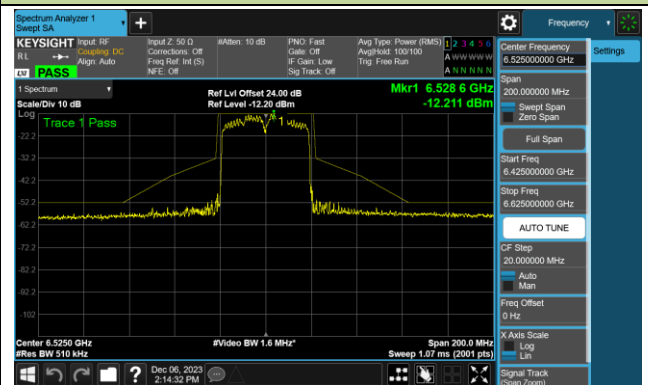

6.5.4. Test Setup

6.5.5. Test Result

Test Site	SR6	Test Engineer	Xuan Yu
Test Date	2023/12/06		

802.11ax-HE20 - Ant 0 (Nss = 1)

Channel 117 (6535MHz)

Channel 149 (6695MHz)

Channel 181 (6855MHz)

Channel 185 (6875MHz)

Channel 189 (6895MHz)

Channel 213 (7015MHz)

Channel 229 (7095MHz)

802.11ax-HE40 - Ant 0 (Nss = 1)

Channel 03 (5965MHz)

Channel 43 (6165MHz)

Channel 91 (6405MHz)

Channel 99 (6445MHz)

Channel 107 (6485MHz)

Channel 115 (6525MHz)

802.11ax-HE40 - Ant 0 (Nss = 1)

Channel 123 (6565MHz)

Channel 147 (6685MHz)

Channel 179 (6845MHz)

Channel 187 (6885MHz)

Channel 195 (6925MHz)