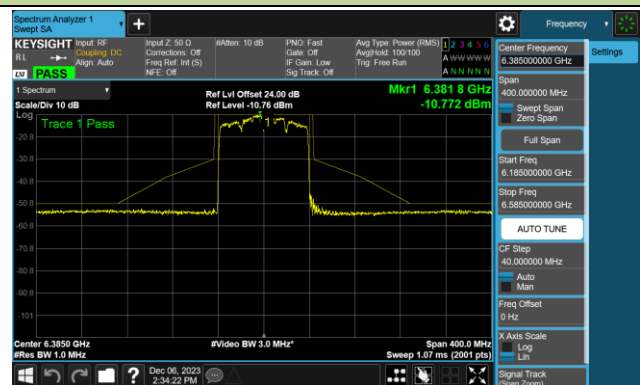

Channel 211 (7005MHz)

Channel 227 (7085MHz)

802.11ax-HE80 - Ant 0 (Nss = 1)

Channel 07 (5985MHz)

Channel 39 (6145MHz)

Channel 87 (6385MHz)

Channel 103 (6465MHz)

Channel 119 (6545MHz)

Channel 135 (6625MHz)

Channel 151 (6705MHz)

Channel 167 (6785MHz)

802.11ax-HE80 - Ant 0 (Nss = 1)

Channel 183 (6865MHz)

Channel 199 (6945MHz)

Channel 215 (7025MHz)

802.11ax-HE160 - Ant 0 (Nss = 1)