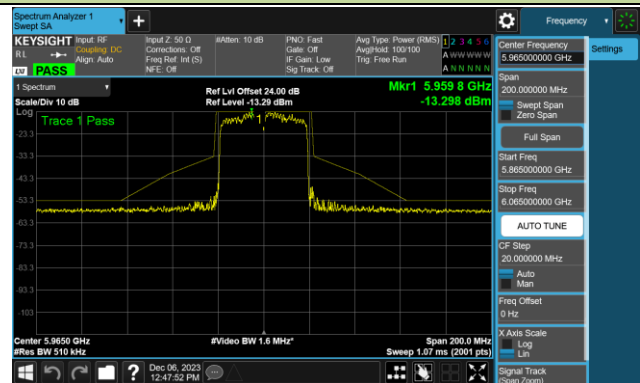

Channel 149 (6695MHz)

Channel 181 (6855MHz)

Channel 185 (6875MHz)

Channel 189 (6895MHz)

Channel 213 (7015MHz)

Channel 229 (7095MHz)

802.11be-EHT40 - Ant 0 (Nss = 1)

Channel 03 (5965MHz)