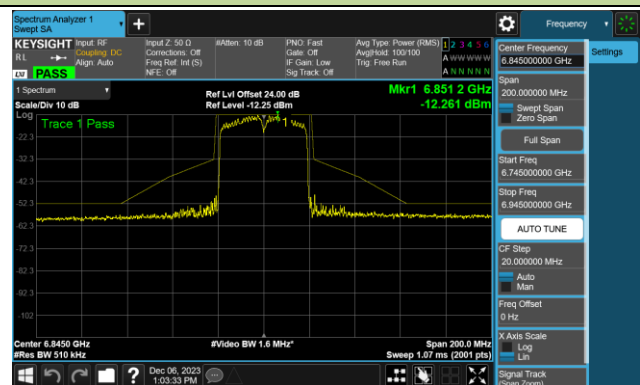

Channel 179 (6845MHz)