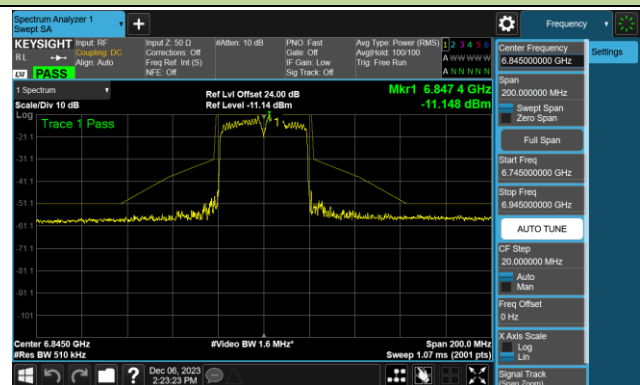

Channel 107 (6485MHz)

Channel 115 (6525MHz)

802.11ax-HE40 - Ant 0 (Nss = 1)

Channel 123 (6565MHz)

Channel 147 (6685MHz)

Channel 179 (6845MHz)

Channel 187 (6885MHz)

Channel 195 (6925MHz)

Channel 211 (7005MHz)

Channel 227 (7085MHz)

802.11ax-HE80 - Ant 0 (Nss = 1)

Channel 07 (5985MHz)

Channel 39 (6145MHz)

Channel 87 (6385MHz)

Channel 103 (6465MHz)

Channel 119 (6545MHz)