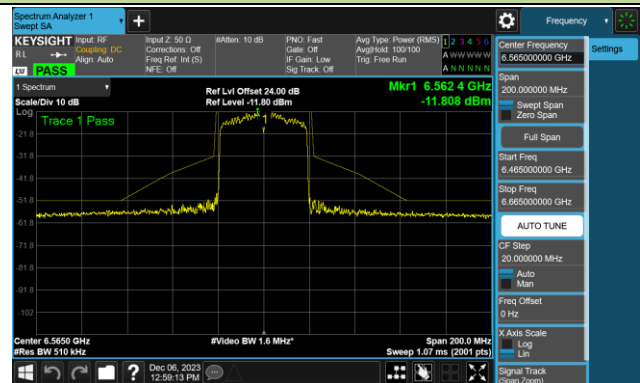

Channel 43 (6165MHz)

Channel 91 (6405MHz)

Channel 99 (6445MHz)

Channel 107 (6485MHz)

Channel 115 (6525MHz)

802.11be-EHT40 - Ant 0 (Nss = 1)

Channel 123 (6565MHz)

Channel 147 (6685MHz)

Channel 179 (6845MHz)

Channel 187 (6885MHz)

Channel 195 (6925MHz)

Channel 211 (7005MHz)

Channel 227 (7085MHz)

802.11be-EHT80 - Ant 0 (Nss = 1)

Channel 07 (5985MHz)

Channel 39 (6145MHz)