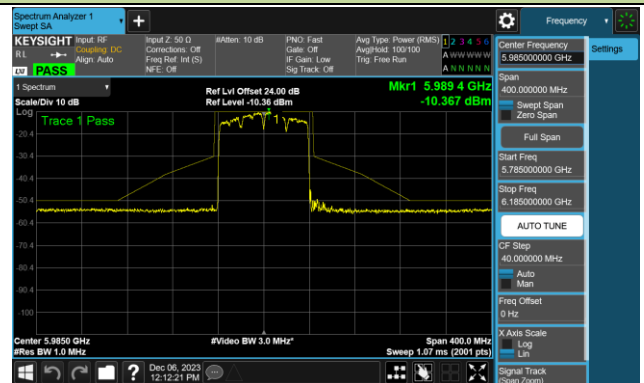

Channel 179 (6845MHz)

Channel 187 (6885MHz)

Channel 195 (6925MHz)

Channel 211 (7005MHz)

Channel 227 (7085MHz)

802.11be-EHT80 - Ant 0 (Nss = 1)

Channel 07 (5985MHz)

Channel 39 (6145MHz)

Channel 87 (6385MHz)

Channel 103 (6465MHz)

Channel 119 (6545MHz)

Channel 135 (6625MHz)

Channel 151 (6705MHz)

Channel 167 (6785MHz)