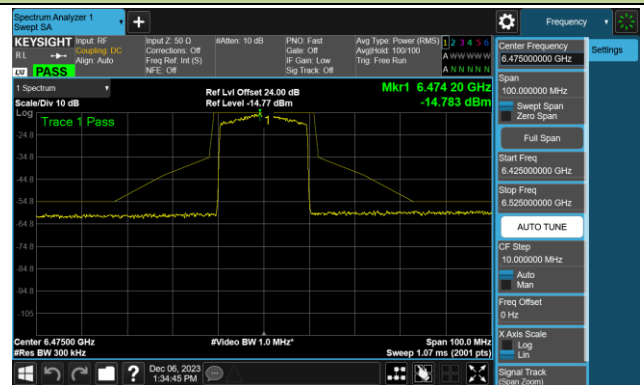

Channel 01 (5955MHz)

Channel 45 (6175MHz)

Channel 93 (6415MHz)

Channel 97 (6435MHz)

Channel 105 (6475MHz)

Channel 113 (6515MHz)

802.11be-EHT20 - Ant 0 (Nss = 1)

Channel 117 (6535MHz)