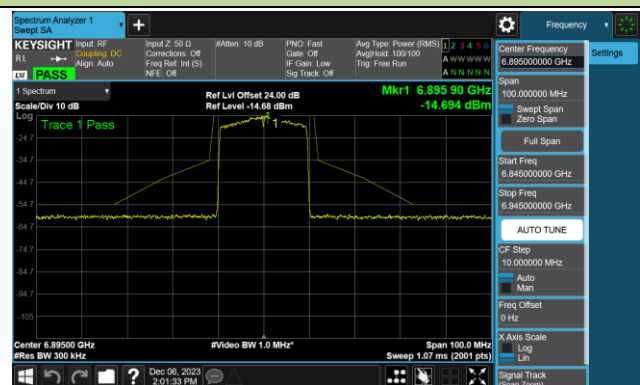

6.5.4. Test Setup

6.5.5. Test Result

Test Site	SR6	Test Engineer	Xuan Yu
Test Date	2023/12/06		

802.11ax-HE20 - Ant 0 (Nss = 1)

Channel 117 (6535MHz)

Channel 149 (6695MHz)

Channel 181 (6855MHz)

Channel 185 (6875MHz)

Channel 189 (6895MHz)

Channel 213 (7015MHz)

Channel 229 (7095MHz)

802.11ax-HE40 - Ant 0 (Nss = 1)

Channel 03 (5965MHz)

Channel 43 (6165MHz)

Channel 91 (6405MHz)

Channel 99 (6445MHz)