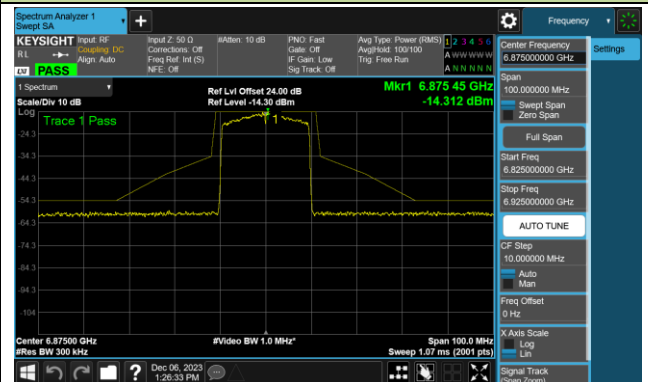

Channel 185 (6875MHz)