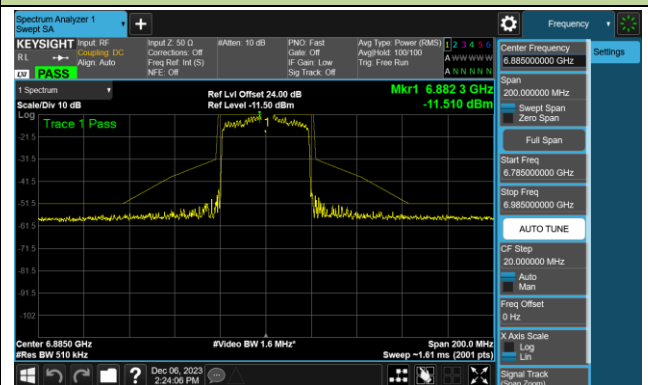

Channel 107 (6485MHz)

Channel 115 (6525MHz)

802.11ax-HE40 - Ant 0 (Nss = 1)

Channel 123 (6565MHz)

Channel 147 (6685MHz)

Channel 179 (6845MHz)

Channel 187 (6885MHz)

Channel 195 (6925MHz)

Channel 211 (7005MHz)

Channel 227 (7085MHz)

802.11ax-HE80 - Ant 0 (Nss = 1)

Channel 07 (5985MHz)

Channel 39 (6145MHz)

Channel 87 (6385MHz)

Channel 103 (6465MHz)

Channel 119 (6545MHz)