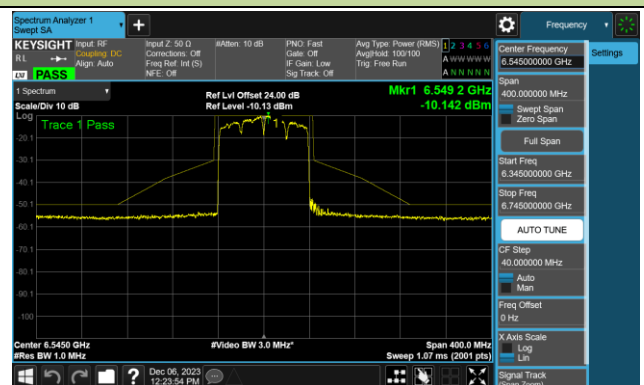

Channel 179 (6845MHz)

Channel 187 (6885MHz)

Channel 195 (6925MHz)

Channel 211 (7005MHz)

Channel 227 (7085MHz)

802.11be-EHT80 - Ant 0 (Nss = 1)

Channel 07 (5985MHz)

Channel 39 (6145MHz)

Channel 87 (6385MHz)

Channel 103 (6465MHz)

Channel 119 (6545MHz)

Channel 135 (6625MHz)

Channel 151 (6705MHz)

Channel 167 (6785MHz)