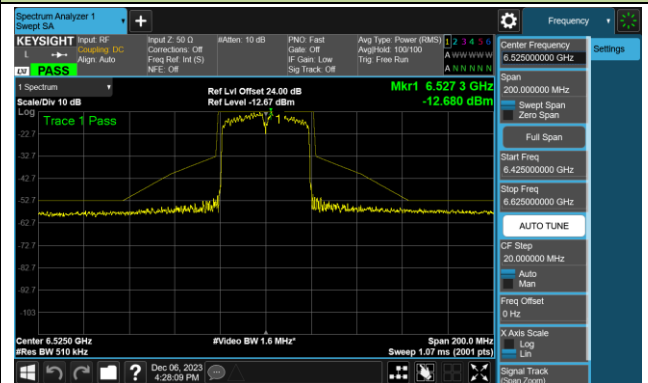

Channel 43 (6165MHz)

Channel 91 (6405MHz)

Channel 99 (6445MHz)

Channel 107 (6485MHz)

Channel 115 (6525MHz)

802.11be-EHT40 - Ant 0 (Nss = 1)

Channel 123 (6565MHz)

Channel 147 (6685MHz)