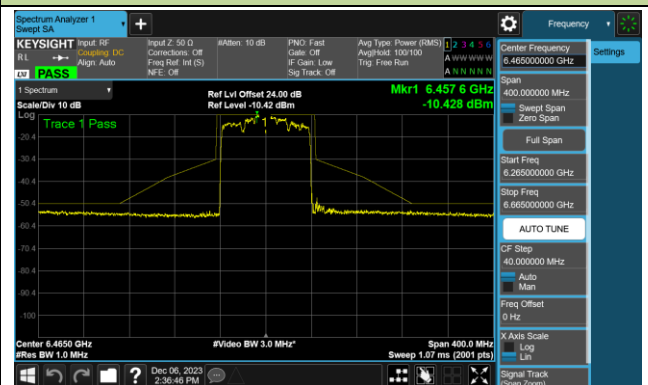

Channel 211 (7005MHz)

Channel 227 (7085MHz)

802.11ax-HE80 - Ant 0 (Nss = 1)

Channel 07 (5985MHz)

Channel 39 (6145MHz)

Channel 87 (6385MHz)

Channel 103 (6465MHz)

Channel 119 (6545MHz)

Channel 135 (6625MHz)

Channel 151 (6705MHz)

Channel 167 (6785MHz)

802.11ax-HE80 - Ant 0 (Nss = 1)

Channel 183 (6865MHz)

Channel 199 (6945MHz)

Channel 215 (7025MHz)

802.11ax-HE160 - Ant 0 (Nss = 1)