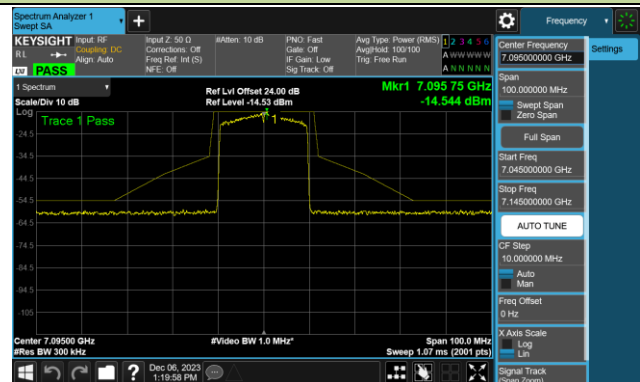

Channel 149 (6695MHz)

Channel 181 (6855MHz)

Channel 185 (6875MHz)

Channel 189 (6895MHz)

Channel 213 (7015MHz)

Channel 229 (7095MHz)

802.11be-EHT40 - Ant 0 (Nss = 1)

Channel 03 (5965MHz)