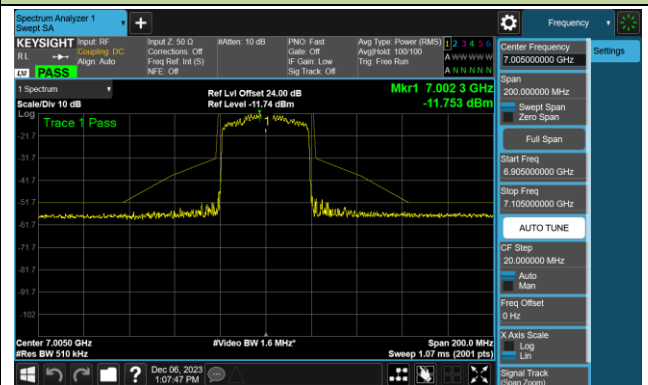

Channel 179 (6845MHz)

Channel 187 (6885MHz)

Channel 195 (6925MHz)

Channel 211 (7005MHz)

Channel 227 (7085MHz)

802.11be-EHT80 - Ant 0 (Nss = 1)

Channel 07 (5985MHz)

Channel 39 (6145MHz)

Channel 87 (6385MHz)

Channel 103 (6465MHz)

Channel 119 (6545MHz)

Channel 135 (6625MHz)

Channel 151 (6705MHz)

Channel 167 (6785MHz)