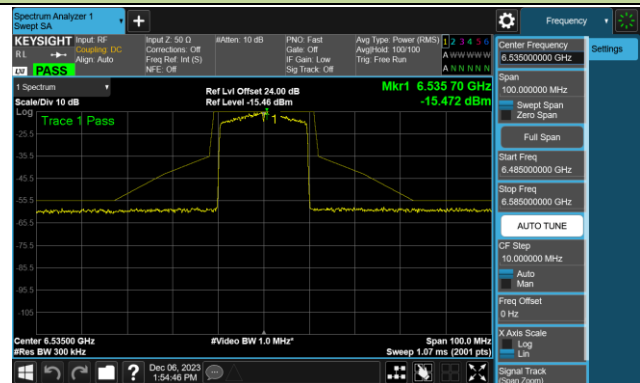

6.5.4. Test Setup

6.5.5. Test Result

Test Site	SR6	Test Engineer	Xuan Yu
Test Date	2023/12/06		

802.11ax-HE20 - Ant 0 (Nss = 1)

Channel 117 (6535MHz)

Channel 149 (6695MHz)

Channel 181 (6855MHz)

Channel 185 (6875MHz)

Channel 189 (6895MHz)

Channel 213 (7015MHz)

Channel 229 (7095MHz)

802.11ax-HE40 - Ant 0 (Nss = 1)

Channel 03 (5965MHz)

Channel 43 (6165MHz)

Channel 91 (6405MHz)

Channel 99 (6445MHz)