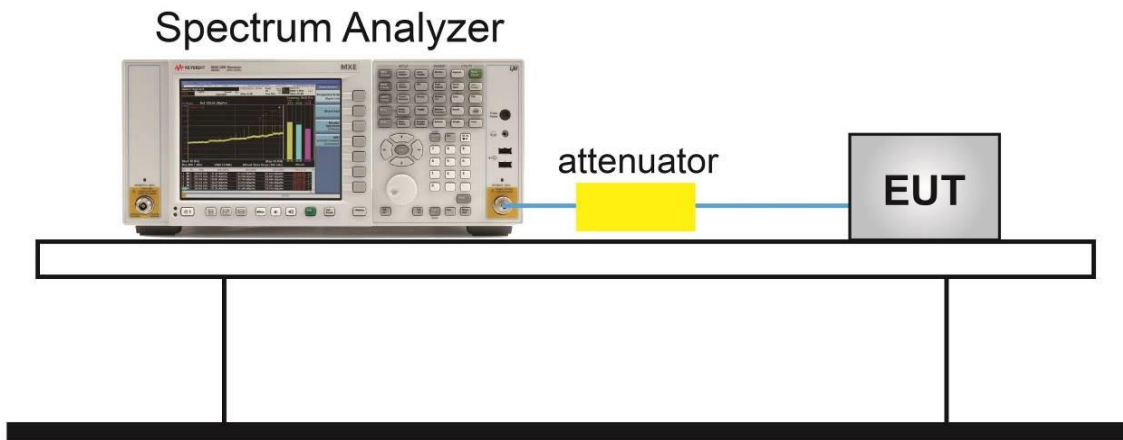

6.5.4. Test Setup

6.5.5. Test Result

Test Site	SR6	Test Engineer	Xuan Yu
Test Date	2023/12/06		

802.11ax-HE20 - Ant 0 (Nss = 1)

Channel 117 (6535MHz)

Channel 149 (6695MHz)

Channel 181 (6855MHz)

Channel 185 (6875MHz)