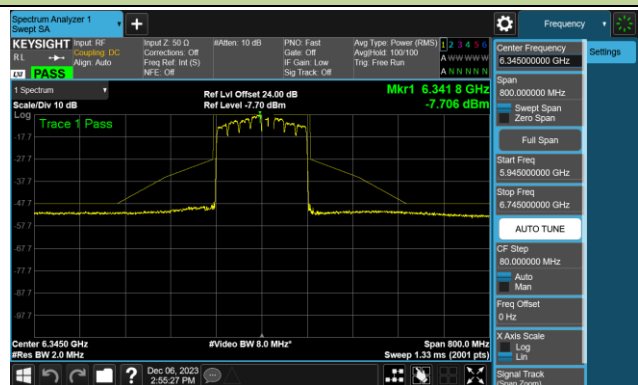

Channel 79 (6345MHz)