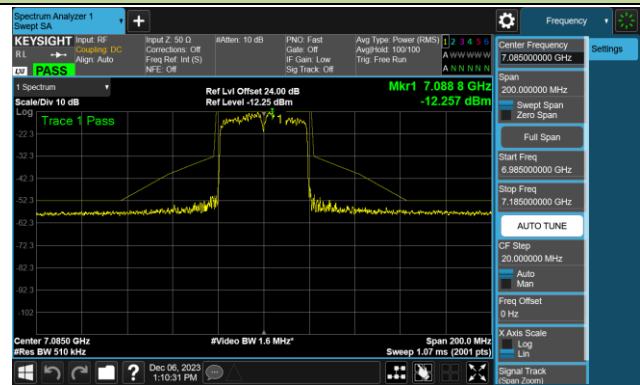

Channel 179 (6845MHz)

Channel 187 (6885MHz)

Channel 195 (6925MHz)

Channel 211 (7005MHz)

Channel 227 (7085MHz)

802.11be-EHT80 - Ant 0 (Nss = 1)

Channel 07 (5985MHz)

Channel 39 (6145MHz)

Channel 87 (6385MHz)

Channel 103 (6465MHz)

Channel 119 (6545MHz)

Channel 135 (6625MHz)

Channel 151 (6705MHz)

Channel 167 (6785MHz)