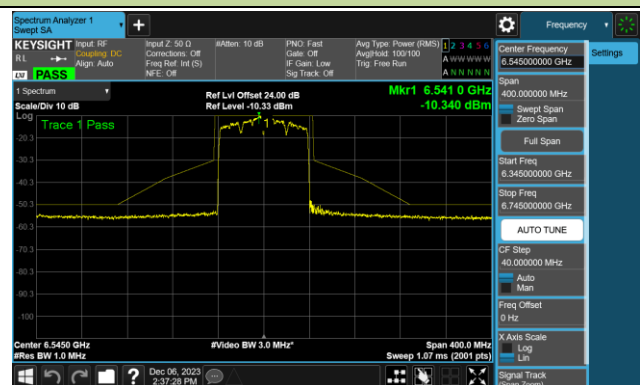

Channel 211 (7005MHz)

Channel 227 (7085MHz)

802.11ax-HE80 - Ant 0 (Nss = 1)

Channel 07 (5985MHz)

Channel 39 (6145MHz)

Channel 87 (6385MHz)

Channel 103 (6465MHz)

Channel 119 (6545MHz)

Channel 135 (6625MHz)

Channel 151 (6705MHz)

Channel 167 (6785MHz)

802.11ax-HE80 - Ant 0 (Nss = 1)

Channel 183 (6865MHz)

Channel 199 (6945MHz)

Channel 215 (7025MHz)

802.11ax-HE160 - Ant 0 (Nss = 1)