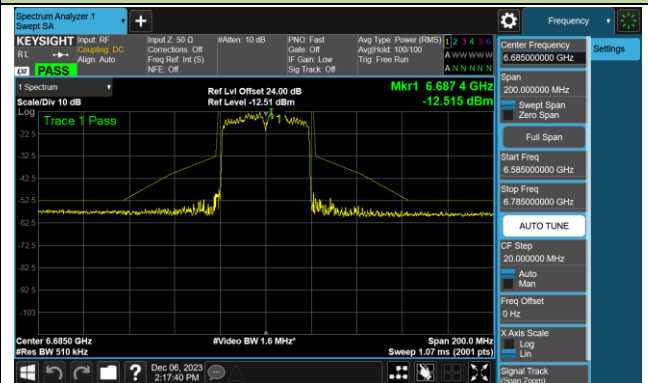

Channel 107 (6485MHz)

Channel 115 (6525MHz)

802.11ax-HE40 - Ant 0 (Nss = 1)

Channel 123 (6565MHz)

Channel 147 (6685MHz)

Channel 179 (6845MHz)

Channel 187 (6885MHz)

Channel 195 (6925MHz)

Channel 211 (7005MHz)

Channel 227 (7085MHz)

802.11ax-HE80 - Ant 0 (Nss = 1)

Channel 07 (5985MHz)

Channel 39 (6145MHz)

Channel 87 (6385MHz)

Channel 103 (6465MHz)

Channel 119 (6545MHz)