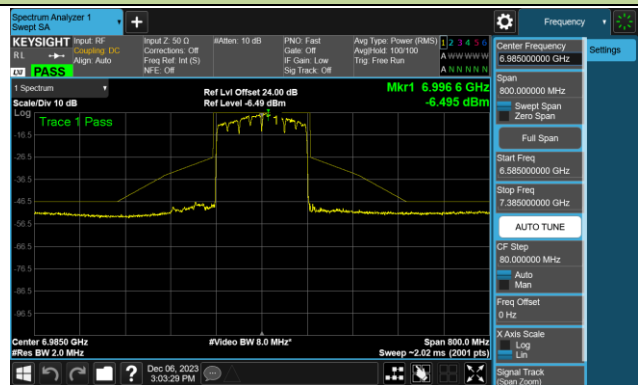

Channel 15 (6025MHz)

Channel 47 (6185MHz)

Channel 79 (6345MHz)

Channel 111 (6505MHz)

Channel 143 (6665MHz)

Channel 175 (6825MHz)

Channel 207 (6985MHz)

802.11be-EHT20 - Ant 0 (Nss = 1)

Channel 01 (5955MHz)

Channel 45 (6175MHz)

Channel 93 (6415MHz)

Channel 97 (6435MHz)

Channel 105 (6475MHz)

Channel 113 (6515MHz)

802.11be-EHT20 - Ant 0 (Nss = 1)

Channel 117 (6535MHz)