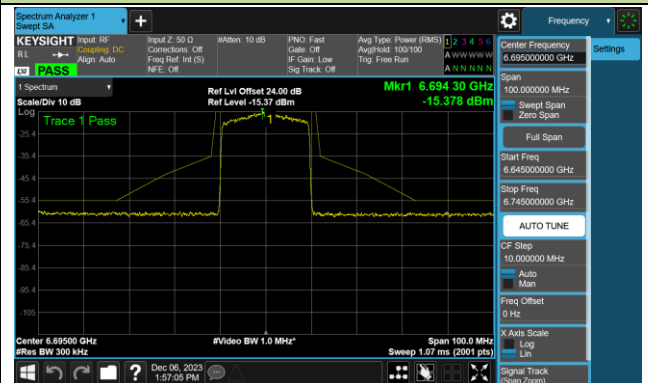

6.5.4. Test Setup

6.5.5. Test Result

Test Site	SR6	Test Engineer	Xuan Yu
Test Date	2023/12/06		

802.11ax-HE20 - Ant 0 (Nss = 1)

Channel 117 (6535MHz)

Channel 149 (6695MHz)

Channel 181 (6855MHz)

Channel 185 (6875MHz)

Channel 189 (6895MHz)

Channel 213 (7015MHz)

Channel 229 (7095MHz)

802.11ax-HE40 - Ant 0 (Nss = 1)

Channel 03 (5965MHz)

Channel 43 (6165MHz)

Channel 91 (6405MHz)

Channel 99 (6445MHz)