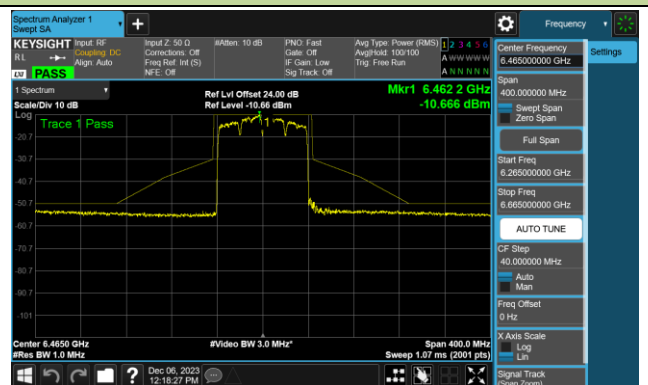

Channel 179 (6845MHz)

Channel 187 (6885MHz)

Channel 195 (6925MHz)

Channel 211 (7005MHz)

Channel 227 (7085MHz)

802.11be-EHT80 - Ant 0 (Nss = 1)

Channel 07 (5985MHz)

Channel 39 (6145MHz)

Channel 87 (6385MHz)

Channel 103 (6465MHz)

Channel 119 (6545MHz)

Channel 135 (6625MHz)

Channel 151 (6705MHz)

Channel 167 (6785MHz)