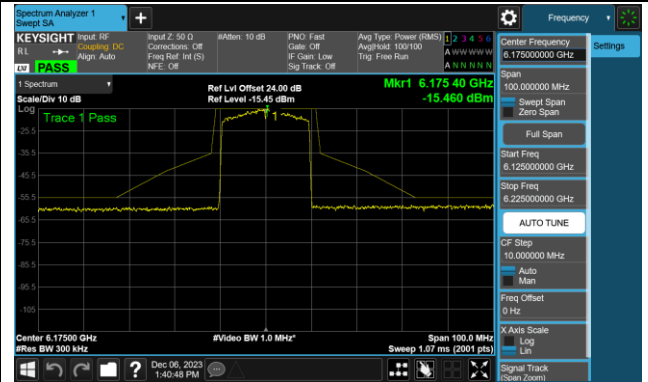

Channel 15 (6025MHz)

Channel 47 (6185MHz)

Channel 79 (6345MHz)

Channel 111 (6505MHz)

Channel 143 (6665MHz)

Channel 175 (6825MHz)

Channel 207 (6985MHz)

802.11be-EHT20 - Ant 0 (Nss = 1)

Channel 01 (5955MHz)

Channel 45 (6175MHz)

Channel 93 (6415MHz)

Channel 97 (6435MHz)

Channel 105 (6475MHz)

Channel 113 (6515MHz)

802.11be-EHT20 - Ant 0 (Nss = 1)

Channel 117 (6535MHz)