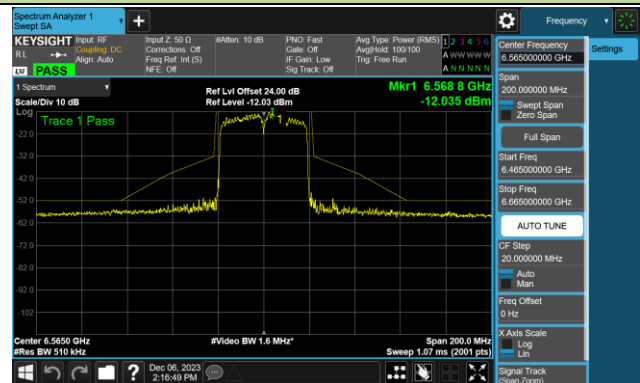

Channel 107 (6485MHz)

Channel 115 (6525MHz)

802.11ax-HE40 - Ant 0 (Nss = 1)

Channel 123 (6565MHz)

Channel 147 (6685MHz)

Channel 179 (6845MHz)

Channel 187 (6885MHz)

Channel 195 (6925MHz)

Channel 211 (7005MHz)

Channel 227 (7085MHz)

802.11ax-HE80 - Ant 0 (Nss = 1)

Channel 07 (5985MHz)

Channel 39 (6145MHz)

Channel 87 (6385MHz)

Channel 103 (6465MHz)

Channel 119 (6545MHz)