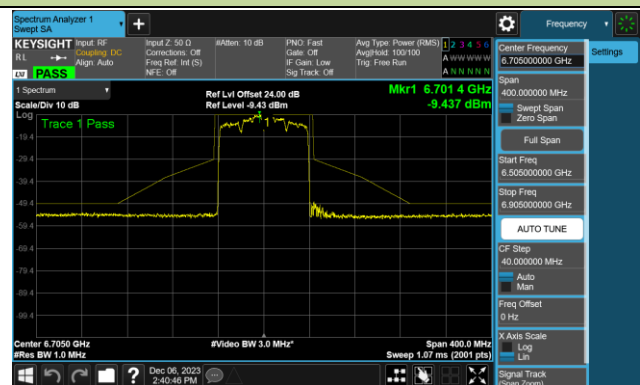

Channel 211 (7005MHz)

Channel 227 (7085MHz)

802.11ax-HE80 - Ant 0 (Nss = 1)

Channel 07 (5985MHz)

Channel 39 (6145MHz)

Channel 87 (6385MHz)

Channel 103 (6465MHz)

Channel 119 (6545MHz)

Channel 135 (6625MHz)

Channel 151 (6705MHz)

Channel 167 (6785MHz)

802.11ax-HE80 - Ant 0 (Nss = 1)

Channel 183 (6865MHz)

Channel 199 (6945MHz)

Channel 215 (7025MHz)

802.11ax-HE160 - Ant 0 (Nss = 1)