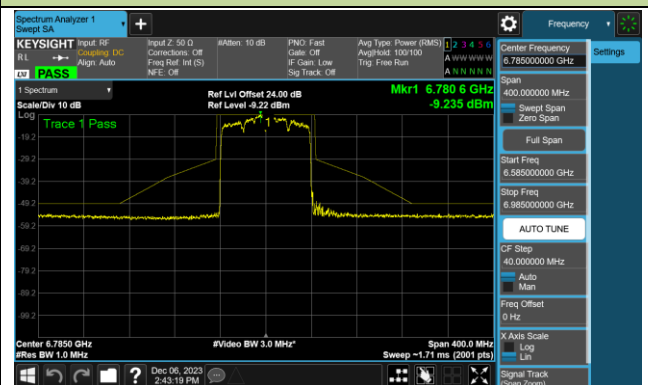

Channel 211 (7005MHz)

Channel 227 (7085MHz)

802.11ax-HE80 - Ant 0 (Nss = 1)

Channel 07 (5985MHz)

Channel 39 (6145MHz)

Channel 87 (6385MHz)

Channel 103 (6465MHz)

Channel 119 (6545MHz)

Channel 135 (6625MHz)

Channel 151 (6705MHz)

Channel 167 (6785MHz)

802.11ax-HE80 - Ant 0 (Nss = 1)

Channel 183 (6865MHz)

Channel 199 (6945MHz)

Channel 215 (7025MHz)

802.11ax-HE160 - Ant 0 (Nss = 1)