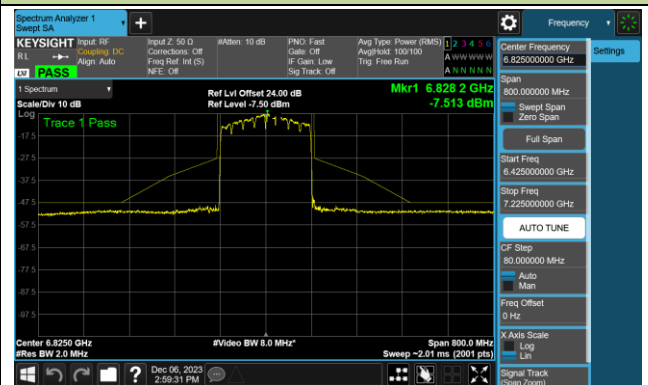

Channel 135 (6625MHz)

Channel 151 (6705MHz)

Channel 167 (6785MHz)

802.11ax-HE80 - Ant 0 (Nss = 1)

Channel 183 (6865MHz)

Channel 199 (6945MHz)

Channel 215 (7025MHz)

802.11ax-HE160 - Ant 0 (Nss = 1)

Channel 15 (6025MHz)

Channel 47 (6185MHz)

Channel 79 (6345MHz)

Channel 111 (6505MHz)

Channel 143 (6665MHz)

Channel 175 (6825MHz)

Channel 207 (6985MHz)

802.11be-EHT20 - Ant 0 (Nss = 1)

Channel 01 (5955MHz)

Channel 45 (6175MHz)

Channel 93 (6415MHz)

Channel 97 (6435MHz)

Channel 105 (6475MHz)

Channel 113 (6515MHz)

802.11be-EHT20 - Ant 0 (Nss = 1)

Channel 117 (6535MHz)