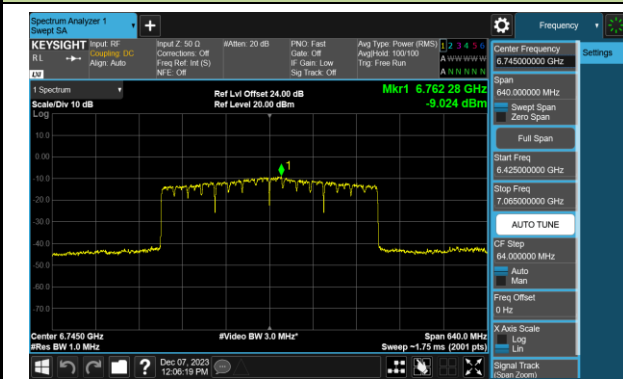

## 802.11be-EHT320 Power Spectral Density- Ant 0 (Nss = 2)

Channel 31 (6105MHz)

Channel 63 (6265MHz)

Channel 95 (6425MHz)

Channel 127 (6585MHz)

Channel 159 (6745MHz)

Channel 191 (6905MHz)

802.11ax-HE20 Power Spectral Density- Ant 1 (Nss = 2)