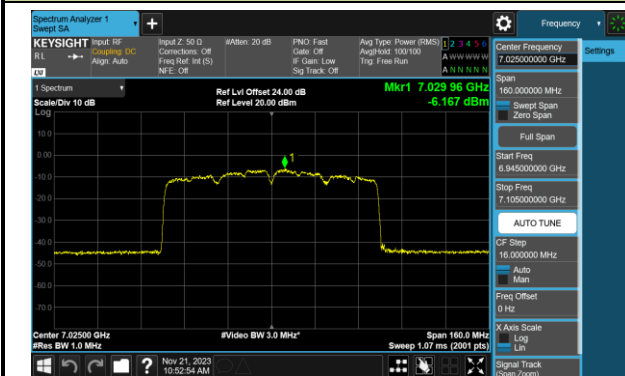

Channel 07 (5985MHz)

Channel 39 (6145MHz)

Channel 87 (6385MHz)

Channel 103 (6465MHz)

Channel 119 (6545MHz)

Channel 135 (6625MHz)

Channel 151 (6705MHz)

Channel 167 (6785MHz)

802.11be-EHT80 Power Spectral Density- Ant 0 (Nss = 2)

Channel 183 (6865MHz)

Channel 199 (6945MHz)

Channel 215 (7025MHz)

802.11be-EHT160 Power Spectral Density- Ant 0 (Nss = 2)

Channel 15 (6025MHz)

Channel 47 (6185MHz)