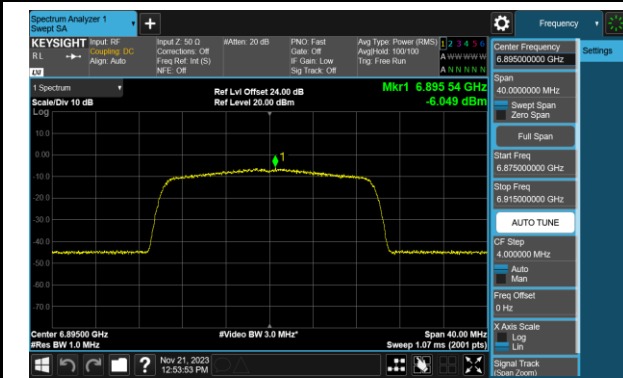

Channel 149 (6695MHz)

802.11be-EHT20 Power Spectral Density- Ant 0 (Nss = 2)

Channel 181 (6855MHz)

Channel 185 (6875MHz)

Channel 189 (6895MHz)

Channel 213 (7015MHz)

Channel 229 (7095MHz)

802.11be-EHT40 Power Spectral Density- Ant 0 (Nss = 2)