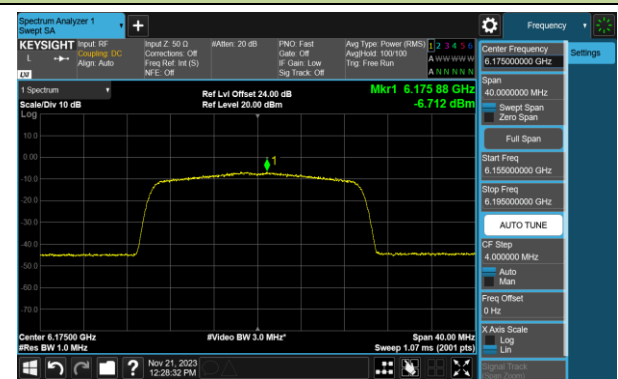

Channel 47 (6185MHz)

Channel 79 (6345MHz)

Channel 111 (6505MHz)

Channel 143 (6665MHz)

Channel 175 (6825MHz)

Channel 207 (6985MHz)

## 802.11be-EHT20 Power Spectral Density- Ant 0 (Nss = 2)

Channel 01 (5955MHz)

Channel 45 (6175MHz)

Channel 93 (6415MHz)

Channel 97 (6435MHz)

Channel 105 (6475MHz)

Channel 113 (6515MHz)

Channel 117 (6535MHz)