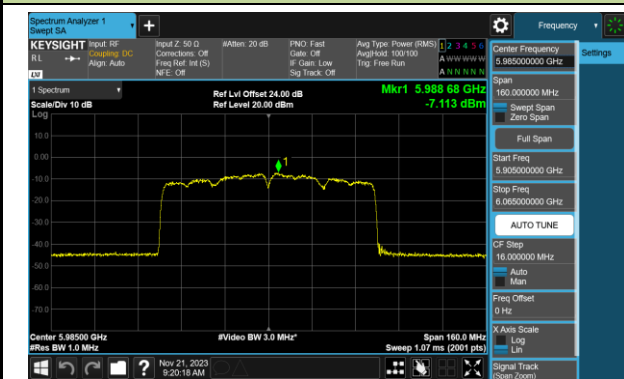

## 802.11ax-HE80 Power Spectral Density- Ant 0 (Nss = 2)

Channel 07 (5985MHz)

Channel 39 (6145MHz)

Channel 87 (6385MHz)

Channel 103 (6465MHz)

Channel 119 (6545MHz)

Channel 135 (6625MHz)

Channel 151 (6705MHz)

Channel 167 (6785MHz)

802.11ax-HE80 Power Spectral Density- Ant 0 (Nss = 2)

Channel 183 (6865MHz)

Channel 199 (6945MHz)

Channel 215 (7025MHz)

802.11ax-HE160 Power Spectral Density- Ant 0 (Nss = 2)

Channel 15 (6025MHz)