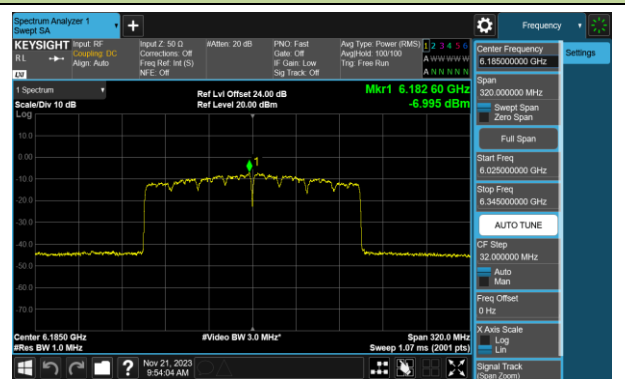

## 802.11ax-HE80 Power Spectral Density- Ant 0 (Nss = 2)

Channel 07 (5985MHz)

Channel 39 (6145MHz)

Channel 87 (6385MHz)

Channel 103 (6465MHz)

Channel 119 (6545MHz)

Channel 135 (6625MHz)

Channel 151 (6705MHz)

Channel 167 (6785MHz)

802.11ax-HE80 Power Spectral Density- Ant 0 (Nss = 2)

Channel 183 (6865MHz)

Channel 199 (6945MHz)

Channel 215 (7025MHz)

802.11ax-HE160 Power Spectral Density- Ant 0 (Nss = 2)

Channel 15 (6025MHz)

Channel 47 (6185MHz)

Channel 79 (6345MHz)

Channel 111 (6505MHz)

Channel 143 (6665MHz)

Channel 175 (6825MHz)

Channel 207 (6985MHz)