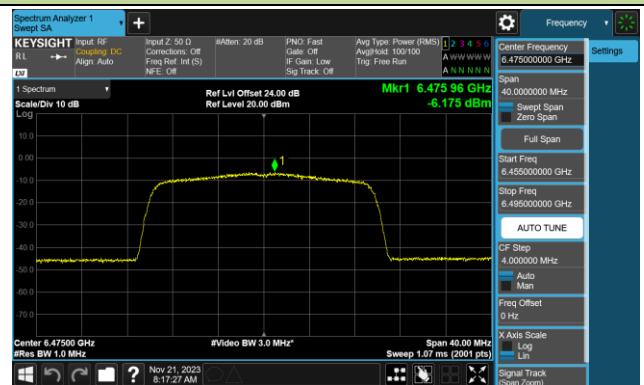

## 802.11be-EHT320 Power Spectral Density- Ant 0 (Nss = 2)

Channel 31 (6105MHz)

Channel 63 (6265MHz)

Channel 95 (6425MHz)

Channel 127 (6585MHz)

Channel 159 (6745MHz)

Channel 191 (6905MHz)

802.11ax-HE20 Power Spectral Density- Ant 1 (Nss = 2)

Channel 01 (5955MHz)

Channel 45 (6175MHz)

Channel 93 (6415MHz)

Channel 97 (6435MHz)

Channel 105 (6475MHz)

Channel 113 (6515MHz)

Channel 117 (6535MHz)

Channel 149 (6695MHz)

## 802.11ax-HE20 Power Spectral Density- Ant 1 (Nss = 2)

Channel 181 (6855MHz)

Channel 185 (6875MHz)

Channel 189 (6895MHz)

Channel 213 (7015MHz)

Channel 229 (7095MHz)