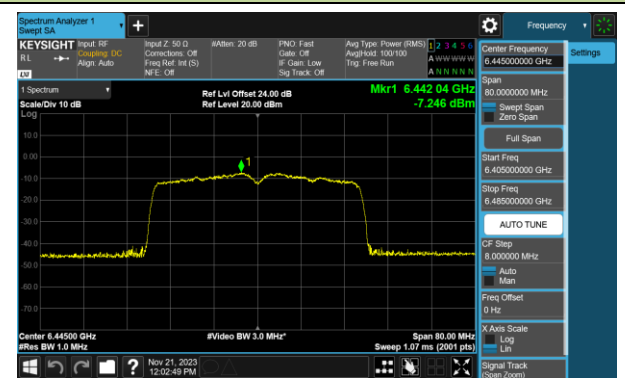

Channel 03 (5965MHz)

Channel 43 (6165MHz)

Channel 91 (6405MHz)

Channel 99 (6445MHz)

Channel 107 (6485MHz)

Channel 115 (6525MHz)

Channel 123 (6565MHz)

Channel 147 (6685MHz)

802.11be-EHT40 Power Spectral Density- Ant 0 (Nss = 2)

Channel 179 (6845MHz)

Channel 187 (6885MHz)

Channel 195 (6925MHz)

Channel 211 (7005MHz)

Channel 227 (7085MHz)

802.11be-EHT80 Power Spectral Density- Ant 0 (Nss = 2)