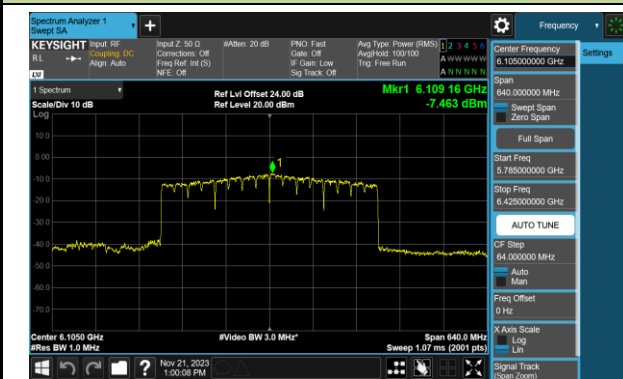

802.11be-EHT80 Power Spectral Density- Ant 0 (Nss = 2)

Channel 183 (6865MHz)

Channel 199 (6945MHz)

Channel 215 (7025MHz)

802.11be-EHT160 Power Spectral Density- Ant 0 (Nss = 2)

Channel 15 (6025MHz)

Channel 47 (6185MHz)

Channel 79 (6345MHz)

Channel 111 (6505MHz)

Channel 143 (6665MHz)

Channel 175 (6825MHz)

Channel 207 (6985MHz)

## 802.11be-EHT320 Power Spectral Density- Ant 0 (Nss = 2)

Channel 31 (6105MHz)

Channel 63 (6265MHz)

Channel 95 (6425MHz)

Channel 127 (6585MHz)

Channel 159 (6745MHz)

Channel 191 (6905MHz)

802.11ax-HE20 Power Spectral Density- Ant 1 (Nss = 2)