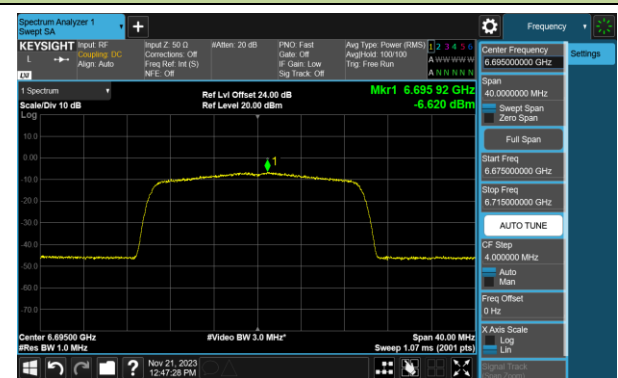

## 802.11be-EHT20 Power Spectral Density- Ant 0 (Nss = 2)

Channel 01 (5955MHz)

Channel 45 (6175MHz)

Channel 93 (6415MHz)

Channel 97 (6435MHz)

Channel 105 (6475MHz)

Channel 113 (6515MHz)

Channel 117 (6535MHz)

Channel 149 (6695MHz)

802.11be-EHT20 Power Spectral Density- Ant 0 (Nss = 2)

Channel 181 (6855MHz)

Channel 185 (6875MHz)

Channel 189 (6895MHz)

Channel 213 (7015MHz)

Channel 229 (7095MHz)

802.11be-EHT40 Power Spectral Density- Ant 0 (Nss = 2)