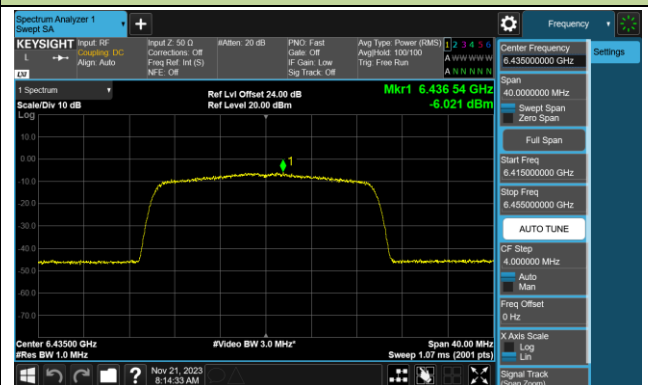

## 802.11be-EHT320 Power Spectral Density- Ant 0 (Nss = 2)

Channel 31 (6105MHz)

Channel 63 (6265MHz)

Channel 95 (6425MHz)

Channel 127 (6585MHz)

Channel 159 (6745MHz)

Channel 191 (6905MHz)

802.11ax-HE20 Power Spectral Density- Ant 1 (Nss = 2)

Channel 01 (5955MHz)

Channel 45 (6175MHz)

Channel 93 (6415MHz)

Channel 97 (6435MHz)

Channel 105 (6475MHz)

Channel 113 (6515MHz)

Channel 117 (6535MHz)

Channel 149 (6695MHz)

## 802.11ax-HE20 Power Spectral Density- Ant 1 (Nss = 2)

Channel 181 (6855MHz)

Channel 185 (6875MHz)

Channel 189 (6895MHz)

Channel 213 (7015MHz)

Channel 229 (7095MHz)