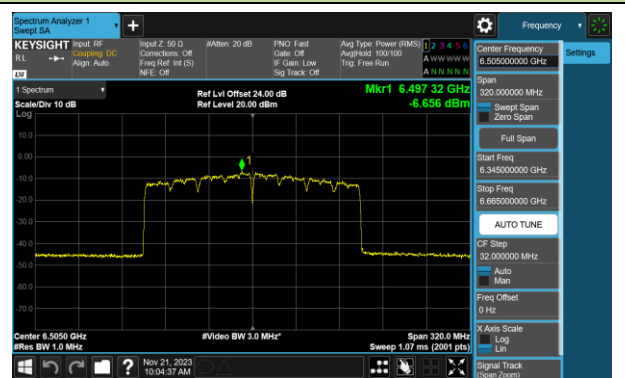

## 802.11ax-HE80 Power Spectral Density- Ant 0 (Nss = 2)

Channel 07 (5985MHz)

Channel 39 (6145MHz)

Channel 87 (6385MHz)

Channel 103 (6465MHz)

Channel 119 (6545MHz)

Channel 135 (6625MHz)

Channel 151 (6705MHz)

Channel 167 (6785MHz)

802.11ax-HE80 Power Spectral Density- Ant 0 (Nss = 2)

Channel 183 (6865MHz)

Channel 199 (6945MHz)

Channel 215 (7025MHz)

802.11ax-HE160 Power Spectral Density- Ant 0 (Nss = 2)

Channel 15 (6025MHz)

Channel 47 (6185MHz)

Channel 79 (6345MHz)

Channel 111 (6505MHz)

Channel 143 (6665MHz)

Channel 175 (6825MHz)

Channel 207 (6985MHz)