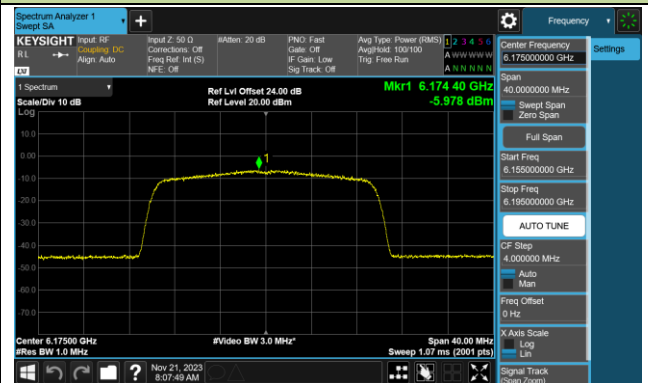

## 802.11be-EHT320 Power Spectral Density- Ant 0 (Nss = 2)

Channel 31 (6105MHz)

Channel 63 (6265MHz)

Channel 95 (6425MHz)

Channel 127 (6585MHz)

Channel 159 (6745MHz)

Channel 191 (6905MHz)

802.11ax-HE20 Power Spectral Density- Ant 1 (Nss = 2)

Channel 01 (5955MHz)

Channel 45 (6175MHz)

Channel 93 (6415MHz)

Channel 97 (6435MHz)

Channel 105 (6475MHz)

Channel 113 (6515MHz)

Channel 117 (6535MHz)

Channel 149 (6695MHz)