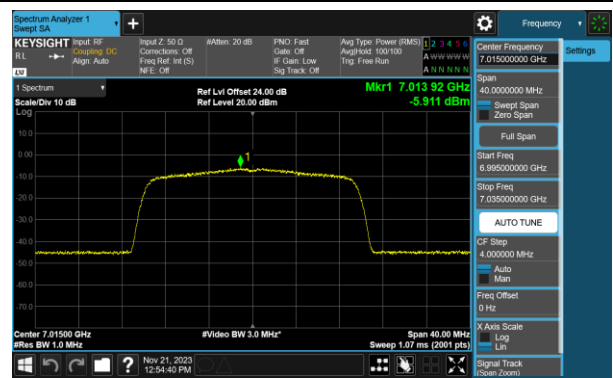

## 802.11be-EHT20 Power Spectral Density- Ant 0 (Nss = 2)

Channel 01 (5955MHz)

Channel 45 (6175MHz)

Channel 93 (6415MHz)

Channel 97 (6435MHz)

Channel 105 (6475MHz)

Channel 113 (6515MHz)

Channel 117 (6535MHz)

Channel 149 (6695MHz)

802.11be-EHT20 Power Spectral Density- Ant 0 (Nss = 2)

Channel 181 (6855MHz)

Channel 185 (6875MHz)

Channel 189 (6895MHz)

Channel 213 (7015MHz)

Channel 229 (7095MHz)

802.11be-EHT40 Power Spectral Density- Ant 0 (Nss = 2)

Channel 03 (5965MHz)

Channel 43 (6165MHz)

Channel 91 (6405MHz)

Channel 99 (6445MHz)

Channel 107 (6485MHz)

Channel 115 (6525MHz)

Channel 123 (6565MHz)

Channel 147 (6685MHz)