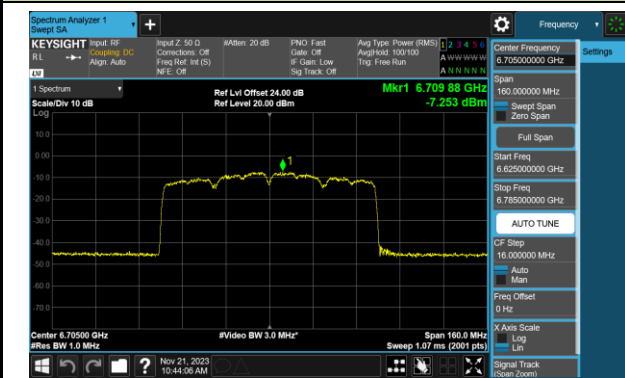

Channel 07 (5985MHz)

Channel 39 (6145MHz)

Channel 87 (6385MHz)

Channel 103 (6465MHz)

Channel 119 (6545MHz)

Channel 135 (6625MHz)

Channel 151 (6705MHz)

Channel 167 (6785MHz)

802.11be-EHT80 Power Spectral Density- Ant 0 (Nss = 2)

Channel 183 (6865MHz)

Channel 199 (6945MHz)

Channel 215 (7025MHz)

802.11be-EHT160 Power Spectral Density- Ant 0 (Nss = 2)

Channel 15 (6025MHz)

Channel 47 (6185MHz)