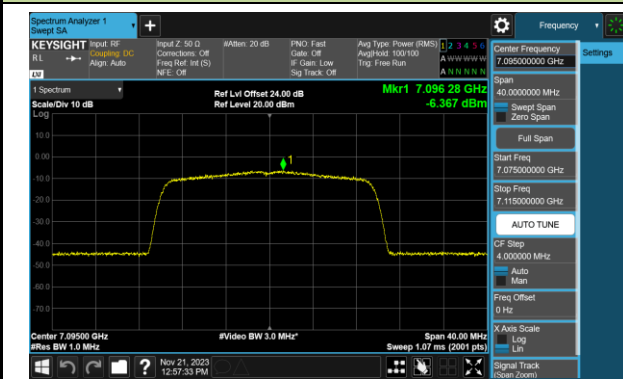

## 802.11be-EHT20 Power Spectral Density- Ant 0 (Nss = 2)

Channel 01 (5955MHz)

Channel 45 (6175MHz)

Channel 93 (6415MHz)

Channel 97 (6435MHz)

Channel 105 (6475MHz)

Channel 113 (6515MHz)

Channel 117 (6535MHz)

Channel 149 (6695MHz)

802.11be-EHT20 Power Spectral Density- Ant 0 (Nss = 2)

Channel 181 (6855MHz)

Channel 185 (6875MHz)

Channel 189 (6895MHz)

Channel 213 (7015MHz)

Channel 229 (7095MHz)

802.11be-EHT40 Power Spectral Density- Ant 0 (Nss = 2)