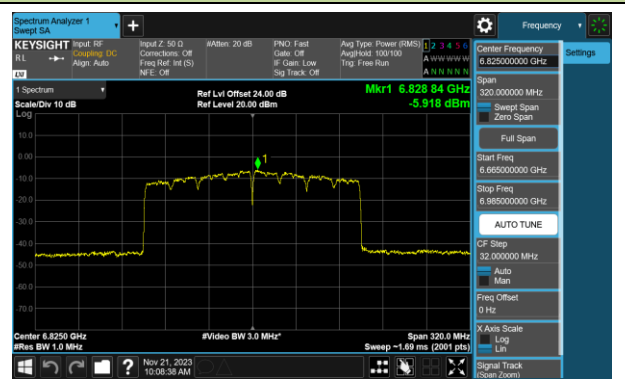

Channel 167 (6785MHz)

802.11ax-HE80 Power Spectral Density- Ant 0 (Nss = 2)

Channel 183 (6865MHz)

Channel 199 (6945MHz)

Channel 215 (7025MHz)

802.11ax-HE160 Power Spectral Density- Ant 0 (Nss = 2)

Channel 15 (6025MHz)

Channel 47 (6185MHz)

Channel 79 (6345MHz)

Channel 111 (6505MHz)

Channel 143 (6665MHz)

Channel 175 (6825MHz)

Channel 207 (6985MHz)

## 802.11be-EHT20 Power Spectral Density- Ant 0 (Nss = 2)

Channel 01 (5955MHz)

Channel 45 (6175MHz)

Channel 93 (6415MHz)

Channel 97 (6435MHz)

Channel 105 (6475MHz)

Channel 113 (6515MHz)

Channel 117 (6535MHz)