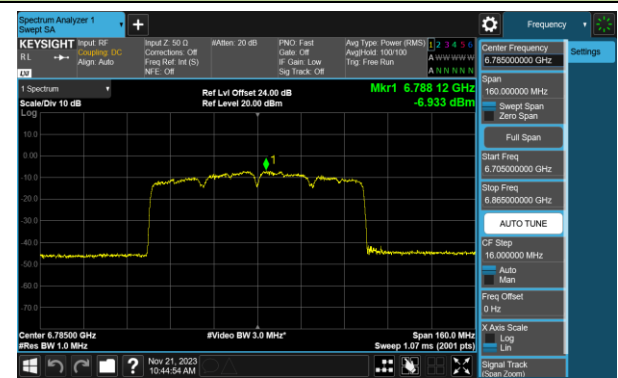

Channel 07 (5985MHz)

Channel 39 (6145MHz)

Channel 87 (6385MHz)

Channel 103 (6465MHz)

Channel 119 (6545MHz)

Channel 135 (6625MHz)

Channel 151 (6705MHz)

Channel 167 (6785MHz)

802.11be-EHT80 Power Spectral Density- Ant 0 (Nss = 2)

Channel 183 (6865MHz)

Channel 199 (6945MHz)

Channel 215 (7025MHz)

802.11be-EHT160 Power Spectral Density- Ant 0 (Nss = 2)

Channel 15 (6025MHz)

Channel 47 (6185MHz)