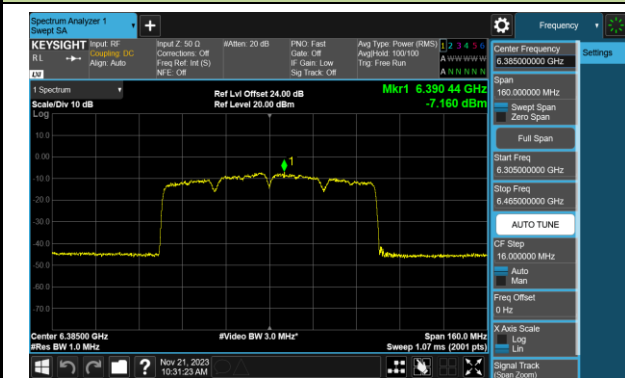

Channel 87 (6385MHz)