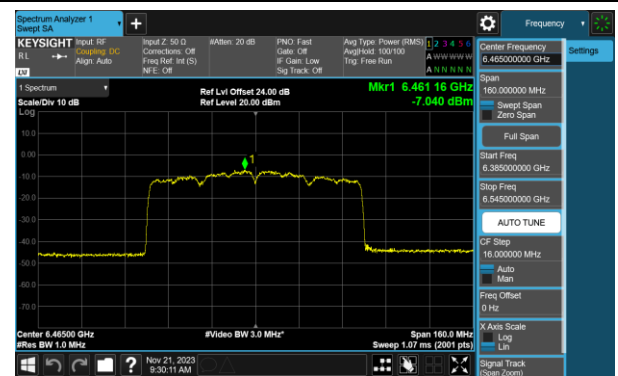

## 802.11ax-HE80 Power Spectral Density- Ant 0 (Nss = 2)

Channel 07 (5985MHz)

Channel 39 (6145MHz)

Channel 87 (6385MHz)

Channel 103 (6465MHz)

Channel 119 (6545MHz)

Channel 135 (6625MHz)

Channel 151 (6705MHz)

Channel 167 (6785MHz)

802.11ax-HE80 Power Spectral Density- Ant 0 (Nss = 2)

Channel 183 (6865MHz)

Channel 199 (6945MHz)

Channel 215 (7025MHz)

802.11ax-HE160 Power Spectral Density- Ant 0 (Nss = 2)

Channel 15 (6025MHz)