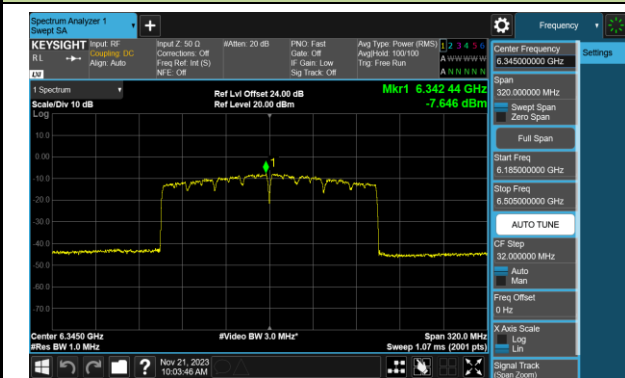

## 802.11ax-HE80 Power Spectral Density- Ant 0 (Nss = 2)

Channel 07 (5985MHz)

Channel 39 (6145MHz)

Channel 87 (6385MHz)

Channel 103 (6465MHz)

Channel 119 (6545MHz)

Channel 135 (6625MHz)

Channel 151 (6705MHz)

Channel 167 (6785MHz)

802.11ax-HE80 Power Spectral Density- Ant 0 (Nss = 2)

Channel 183 (6865MHz)

Channel 199 (6945MHz)

Channel 215 (7025MHz)

802.11ax-HE160 Power Spectral Density- Ant 0 (Nss = 2)

Channel 15 (6025MHz)

Channel 47 (6185MHz)

Channel 79 (6345MHz)

Channel 111 (6505MHz)

Channel 143 (6665MHz)

Channel 175 (6825MHz)

Channel 207 (6985MHz)