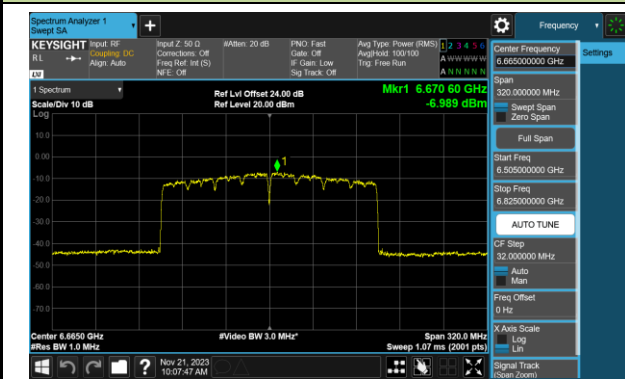

Channel 167 (6785MHz)

802.11ax-HE80 Power Spectral Density- Ant 0 (Nss = 2)

Channel 183 (6865MHz)

Channel 199 (6945MHz)

Channel 215 (7025MHz)

802.11ax-HE160 Power Spectral Density- Ant 0 (Nss = 2)

Channel 15 (6025MHz)

Channel 47 (6185MHz)

Channel 79 (6345MHz)

Channel 111 (6505MHz)

Channel 143 (6665MHz)

Channel 175 (6825MHz)

Channel 207 (6985MHz)

## 802.11be-EHT20 Power Spectral Density- Ant 0 (Nss = 2)

Channel 01 (5955MHz)

Channel 45 (6175MHz)

Channel 93 (6415MHz)

Channel 97 (6435MHz)

Channel 105 (6475MHz)

Channel 113 (6515MHz)

Channel 117 (6535MHz)