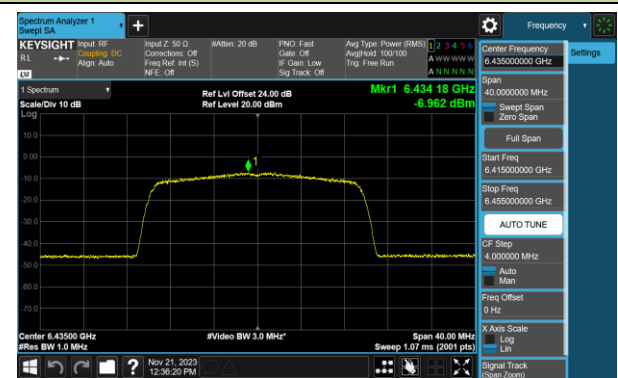

## 802.11be-EHT20 Power Spectral Density- Ant 0 (Nss = 2)

Channel 01 (5955MHz)

Channel 45 (6175MHz)

Channel 93 (6415MHz)

Channel 97 (6435MHz)

Channel 105 (6475MHz)

Channel 113 (6515MHz)

Channel 117 (6535MHz)

Channel 149 (6695MHz)

802.11be-EHT20 Power Spectral Density- Ant 0 (Nss = 2)

Channel 181 (6855MHz)

Channel 185 (6875MHz)

Channel 189 (6895MHz)

Channel 213 (7015MHz)

Channel 229 (7095MHz)

802.11be-EHT40 Power Spectral Density- Ant 0 (Nss = 2)