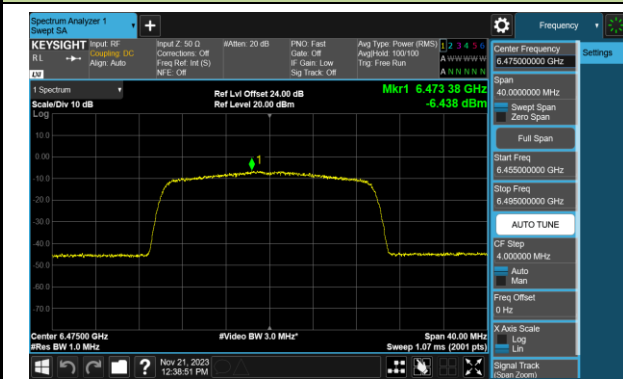

## 802.11be-EHT20 Power Spectral Density- Ant 0 (Nss = 2)

Channel 01 (5955MHz)

Channel 45 (6175MHz)

Channel 93 (6415MHz)

Channel 97 (6435MHz)

Channel 105 (6475MHz)

Channel 113 (6515MHz)

Channel 117 (6535MHz)

Channel 149 (6695MHz)

802.11be-EHT20 Power Spectral Density- Ant 0 (Nss = 2)

Channel 181 (6855MHz)

Channel 185 (6875MHz)

Channel 189 (6895MHz)

Channel 213 (7015MHz)

Channel 229 (7095MHz)

802.11be-EHT40 Power Spectral Density- Ant 0 (Nss = 2)