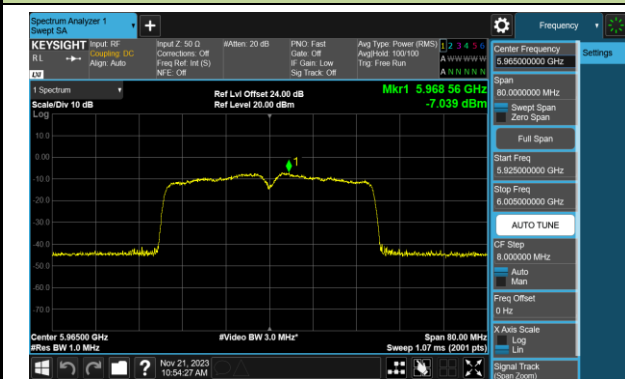

Channel 149 (6695MHz)

802.11be-EHT20 Power Spectral Density- Ant 0 (Nss = 2)

Channel 181 (6855MHz)

Channel 185 (6875MHz)

Channel 189 (6895MHz)

Channel 213 (7015MHz)

Channel 229 (7095MHz)

802.11be-EHT40 Power Spectral Density- Ant 0 (Nss = 2)

Channel 03 (5965MHz)

Channel 43 (6165MHz)

Channel 91 (6405MHz)

Channel 99 (6445MHz)

Channel 107 (6485MHz)

Channel 115 (6525MHz)

Channel 123 (6565MHz)

Channel 147 (6685MHz)