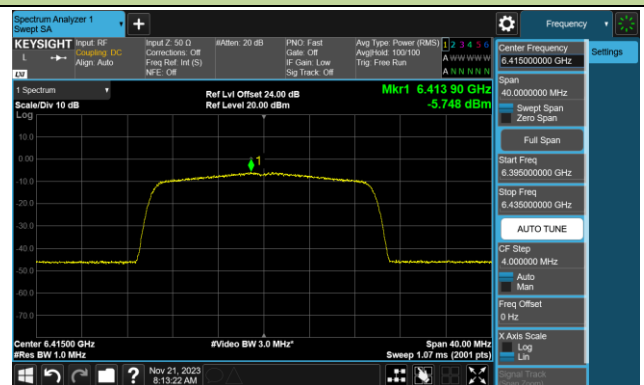

## 802.11be-EHT320 Power Spectral Density- Ant 0 (Nss = 2)

Channel 31 (6105MHz)

Channel 63 (6265MHz)

Channel 95 (6425MHz)

Channel 127 (6585MHz)

Channel 159 (6745MHz)

Channel 191 (6905MHz)

802.11ax-HE20 Power Spectral Density- Ant 1 (Nss = 2)

Channel 01 (5955MHz)

Channel 45 (6175MHz)

Channel 93 (6415MHz)

Channel 97 (6435MHz)

Channel 105 (6475MHz)

Channel 113 (6515MHz)

Channel 117 (6535MHz)

Channel 149 (6695MHz)