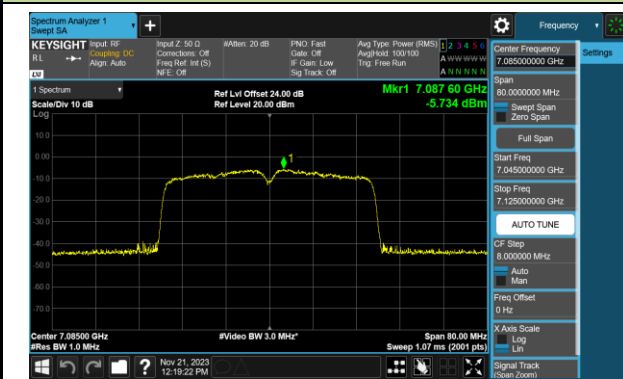

802.11be-EHT40 Power Spectral Density- Ant 0 (Nss = 2)

Channel 179 (6845MHz)

Channel 187 (6885MHz)

Channel 195 (6925MHz)

Channel 211 (7005MHz)

Channel 227 (7085MHz)

802.11be-EHT80 Power Spectral Density- Ant 0 (Nss = 2)