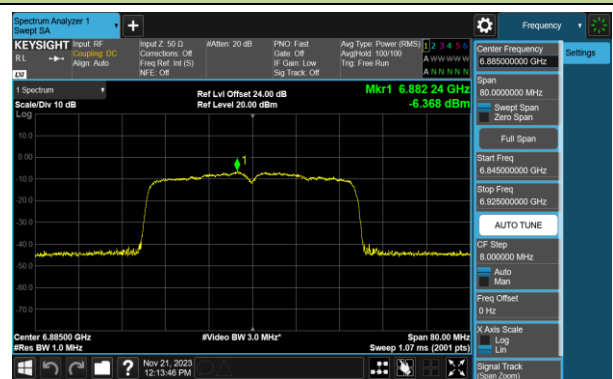

Channel 03 (5965MHz)

Channel 43 (6165MHz)

Channel 91 (6405MHz)

Channel 99 (6445MHz)

Channel 107 (6485MHz)

Channel 115 (6525MHz)

Channel 123 (6565MHz)

Channel 147 (6685MHz)

802.11be-EHT40 Power Spectral Density- Ant 0 (Nss = 2)

Channel 179 (6845MHz)

Channel 187 (6885MHz)

Channel 195 (6925MHz)

Channel 211 (7005MHz)

Channel 227 (7085MHz)

802.11be-EHT80 Power Spectral Density- Ant 0 (Nss = 2)