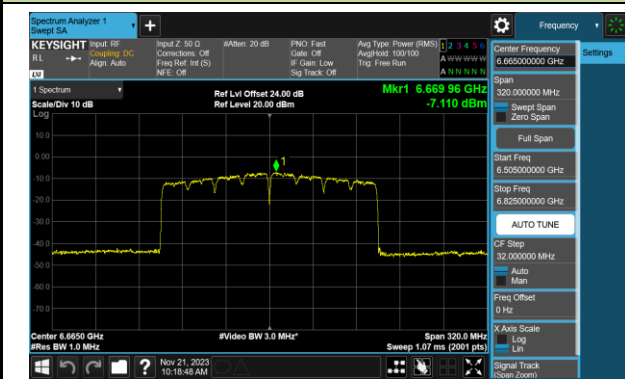

802.11be-EHT80 Power Spectral Density- Ant 0 (Nss = 2)

Channel 183 (6865MHz)

Channel 199 (6945MHz)

Channel 215 (7025MHz)

802.11be-EHT160 Power Spectral Density- Ant 0 (Nss = 2)

Channel 15 (6025MHz)

Channel 47 (6185MHz)

Channel 79 (6345MHz)

Channel 111 (6505MHz)

Channel 143 (6665MHz)

Channel 175 (6825MHz)

Channel 207 (6985MHz)