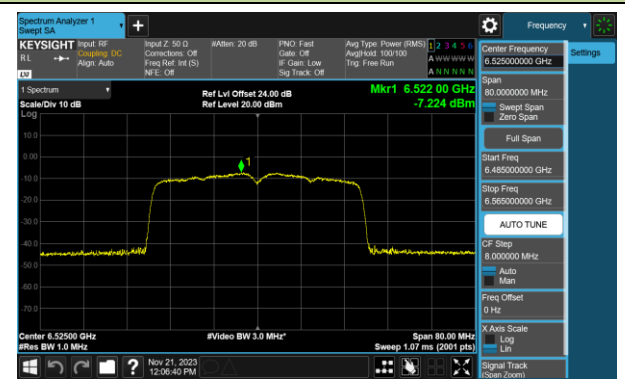

Channel 03 (5965MHz)

Channel 43 (6165MHz)

Channel 91 (6405MHz)

Channel 99 (6445MHz)

Channel 107 (6485MHz)

Channel 115 (6525MHz)

Channel 123 (6565MHz)

Channel 147 (6685MHz)

802.11be-EHT40 Power Spectral Density- Ant 0 (Nss = 2)

Channel 179 (6845MHz)

Channel 187 (6885MHz)

Channel 195 (6925MHz)

Channel 211 (7005MHz)

Channel 227 (7085MHz)

802.11be-EHT80 Power Spectral Density- Ant 0 (Nss = 2)