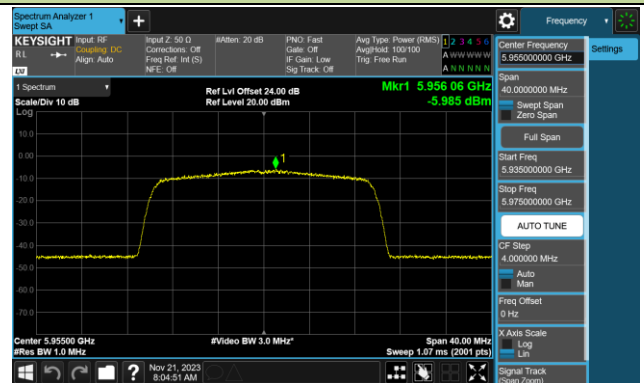

## 802.11be-EHT320 Power Spectral Density- Ant 0 (Nss = 2)

Channel 31 (6105MHz)

Channel 63 (6265MHz)

Channel 95 (6425MHz)

Channel 127 (6585MHz)

Channel 159 (6745MHz)

Channel 191 (6905MHz)

802.11ax-HE20 Power Spectral Density- Ant 1 (Nss = 2)

Channel 01 (5955MHz)

Channel 45 (6175MHz)

Channel 93 (6415MHz)

Channel 97 (6435MHz)

Channel 105 (6475MHz)

Channel 113 (6515MHz)

Channel 117 (6535MHz)

Channel 149 (6695MHz)