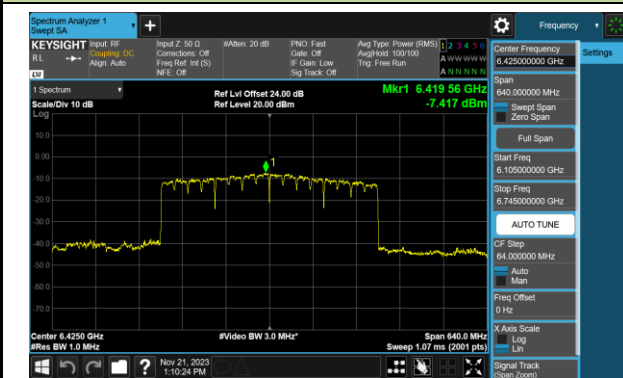

## 802.11be-EHT320 Power Spectral Density- Ant 0 (Nss = 2)

Channel 31 (6105MHz)

Channel 63 (6265MHz)

Channel 95 (6425MHz)

Channel 127 (6585MHz)

Channel 159 (6745MHz)

Channel 191 (6905MHz)

802.11ax-HE20 Power Spectral Density- Ant 1 (Nss = 2)

Channel 01 (5955MHz)

Channel 45 (6175MHz)

Channel 93 (6415MHz)

Channel 97 (6435MHz)

Channel 105 (6475MHz)

Channel 113 (6515MHz)

Channel 117 (6535MHz)

Channel 149 (6695MHz)