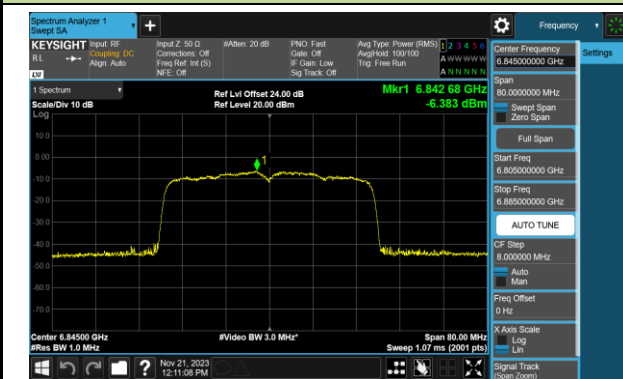

Channel 03 (5965MHz)

Channel 43 (6165MHz)

Channel 91 (6405MHz)

Channel 99 (6445MHz)

Channel 107 (6485MHz)

Channel 115 (6525MHz)

Channel 123 (6565MHz)

Channel 147 (6685MHz)

802.11be-EHT40 Power Spectral Density- Ant 0 (Nss = 2)

Channel 179 (6845MHz)

Channel 187 (6885MHz)

Channel 195 (6925MHz)

Channel 211 (7005MHz)

Channel 227 (7085MHz)

802.11be-EHT80 Power Spectral Density- Ant 0 (Nss = 2)