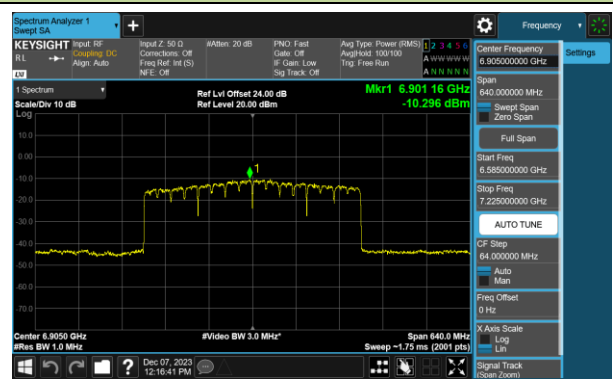

## 802.11be-EHT320 Power Spectral Density- Ant 0 (Nss = 2)

Channel 31 (6105MHz)

Channel 63 (6265MHz)

Channel 95 (6425MHz)

Channel 127 (6585MHz)

Channel 159 (6745MHz)

Channel 191 (6905MHz)

802.11ax-HE20 Power Spectral Density- Ant 1 (Nss = 2)

Channel 01 (5955MHz)

Channel 45 (6175MHz)

Channel 93 (6415MHz)

Channel 97 (6435MHz)

Channel 105 (6475MHz)

Channel 113 (6515MHz)

Channel 117 (6535MHz)

Channel 149 (6695MHz)