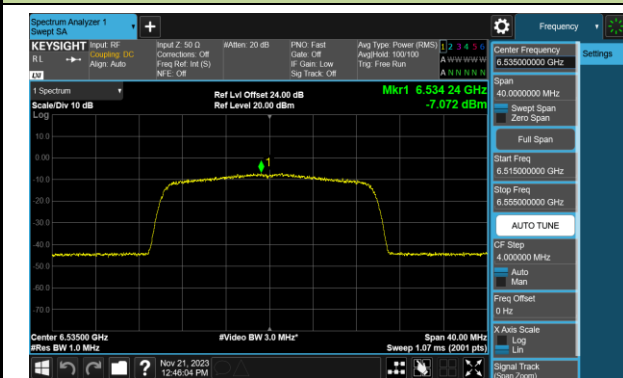

## 802.11be-EHT20 Power Spectral Density- Ant 0 (Nss = 2)

Channel 01 (5955MHz)

Channel 45 (6175MHz)

Channel 93 (6415MHz)

Channel 97 (6435MHz)

Channel 105 (6475MHz)

Channel 113 (6515MHz)

Channel 117 (6535MHz)

Channel 149 (6695MHz)

802.11be-EHT20 Power Spectral Density- Ant 0 (Nss = 2)

Channel 181 (6855MHz)

Channel 185 (6875MHz)

Channel 189 (6895MHz)

Channel 213 (7015MHz)

Channel 229 (7095MHz)

802.11be-EHT40 Power Spectral Density- Ant 0 (Nss = 2)