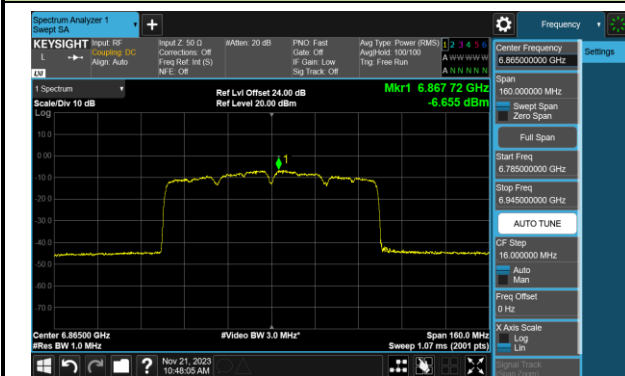

Channel 07 (5985MHz)

Channel 39 (6145MHz)

Channel 87 (6385MHz)

Channel 103 (6465MHz)

Channel 119 (6545MHz)

Channel 135 (6625MHz)

Channel 151 (6705MHz)

Channel 167 (6785MHz)

802.11be-EHT80 Power Spectral Density- Ant 0 (Nss = 2)

Channel 183 (6865MHz)

Channel 199 (6945MHz)

Channel 215 (7025MHz)

802.11be-EHT160 Power Spectral Density- Ant 0 (Nss = 2)

Channel 15 (6025MHz)

Channel 47 (6185MHz)