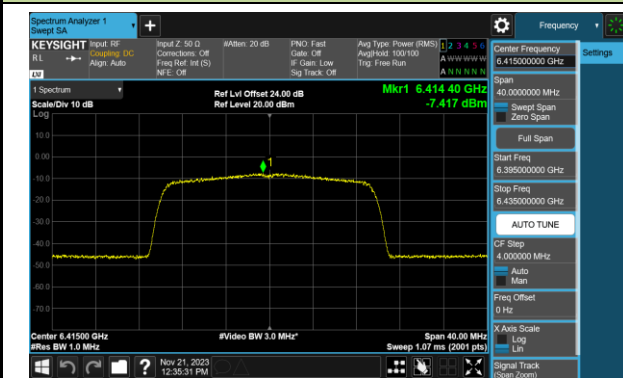

## 802.11be-EHT20 Power Spectral Density- Ant 0 (Nss = 2)

Channel 01 (5955MHz)

Channel 45 (6175MHz)

Channel 93 (6415MHz)

Channel 97 (6435MHz)

Channel 105 (6475MHz)

Channel 113 (6515MHz)

Channel 117 (6535MHz)

Channel 149 (6695MHz)

802.11be-EHT20 Power Spectral Density- Ant 0 (Nss = 2)

Channel 181 (6855MHz)

Channel 185 (6875MHz)

Channel 189 (6895MHz)

Channel 213 (7015MHz)

Channel 229 (7095MHz)

802.11be-EHT40 Power Spectral Density- Ant 0 (Nss = 2)