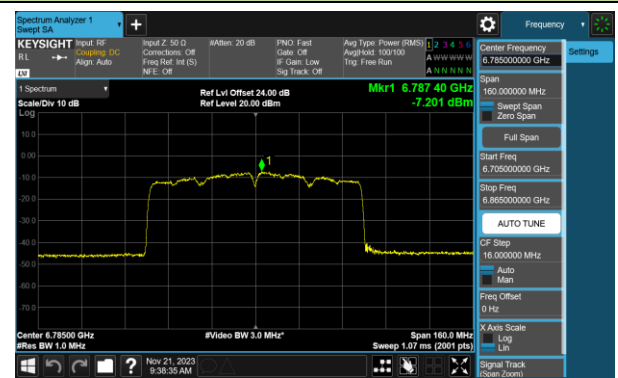

## 802.11ax-HE80 Power Spectral Density- Ant 0 (Nss = 2)

Channel 07 (5985MHz)

Channel 39 (6145MHz)

Channel 87 (6385MHz)

Channel 103 (6465MHz)

Channel 119 (6545MHz)

Channel 135 (6625MHz)

Channel 151 (6705MHz)

Channel 167 (6785MHz)

802.11ax-HE80 Power Spectral Density- Ant 0 (Nss = 2)

Channel 183 (6865MHz)

Channel 199 (6945MHz)

Channel 215 (7025MHz)

802.11ax-HE160 Power Spectral Density- Ant 0 (Nss = 2)

Channel 15 (6025MHz)