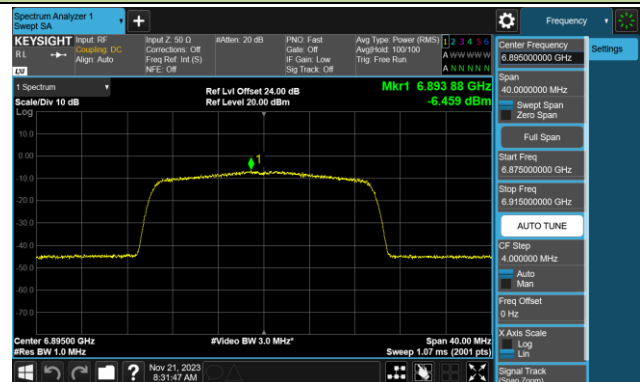

Channel 01 (5955MHz)

Channel 45 (6175MHz)

Channel 93 (6415MHz)

Channel 97 (6435MHz)

Channel 105 (6475MHz)

Channel 113 (6515MHz)

Channel 117 (6535MHz)

Channel 149 (6695MHz)

## 802.11ax-HE20 Power Spectral Density- Ant 1 (Nss = 2)

Channel 181 (6855MHz)

Channel 185 (6875MHz)

Channel 189 (6895MHz)

Channel 213 (7015MHz)

Channel 229 (7095MHz)