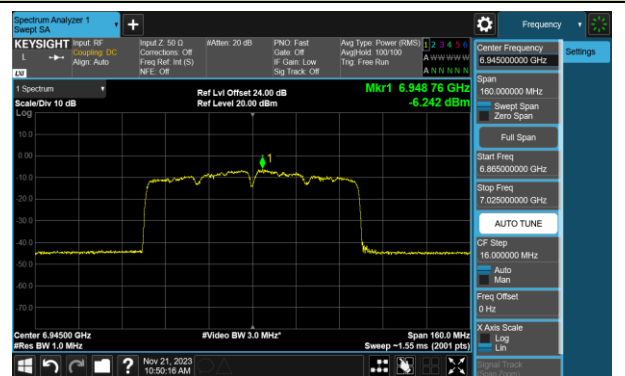

Channel 07 (5985MHz)

Channel 39 (6145MHz)

Channel 87 (6385MHz)

Channel 103 (6465MHz)

Channel 119 (6545MHz)

Channel 135 (6625MHz)

Channel 151 (6705MHz)

Channel 167 (6785MHz)

802.11be-EHT80 Power Spectral Density- Ant 0 (Nss = 2)

Channel 183 (6865MHz)

Channel 199 (6945MHz)

Channel 215 (7025MHz)

802.11be-EHT160 Power Spectral Density- Ant 0 (Nss = 2)

Channel 15 (6025MHz)

Channel 47 (6185MHz)