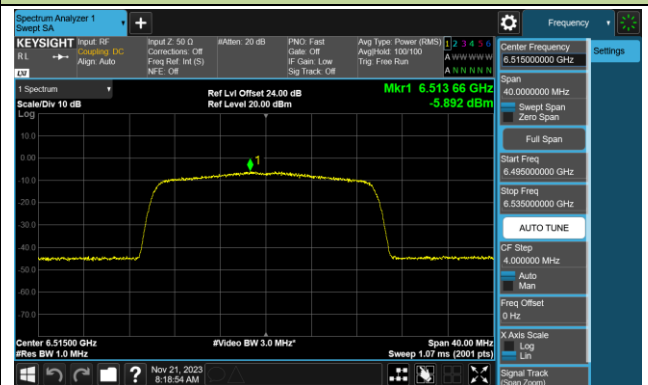

## 802.11be-EHT320 Power Spectral Density- Ant 0 (Nss = 2)

Channel 31 (6105MHz)

Channel 63 (6265MHz)

Channel 95 (6425MHz)

Channel 127 (6585MHz)

Channel 159 (6745MHz)

Channel 191 (6905MHz)

802.11ax-HE20 Power Spectral Density- Ant 1 (Nss = 2)

Channel 01 (5955MHz)

Channel 45 (6175MHz)

Channel 93 (6415MHz)

Channel 97 (6435MHz)

Channel 105 (6475MHz)

Channel 113 (6515MHz)

Channel 117 (6535MHz)

Channel 149 (6695MHz)

## 802.11ax-HE20 Power Spectral Density- Ant 1 (Nss = 2)

Channel 181 (6855MHz)

Channel 185 (6875MHz)

Channel 189 (6895MHz)

Channel 213 (7015MHz)

Channel 229 (7095MHz)