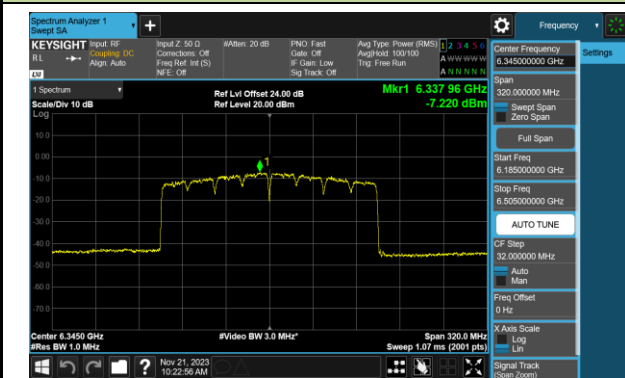

802.11be-EHT80 Power Spectral Density- Ant 0 (Nss = 2)

Channel 183 (6865MHz)

Channel 199 (6945MHz)

Channel 215 (7025MHz)

802.11be-EHT160 Power Spectral Density- Ant 0 (Nss = 2)

Channel 15 (6025MHz)

Channel 47 (6185MHz)

Channel 79 (6345MHz)

Channel 111 (6505MHz)

Channel 143 (6665MHz)

Channel 175 (6825MHz)

Channel 207 (6985MHz)