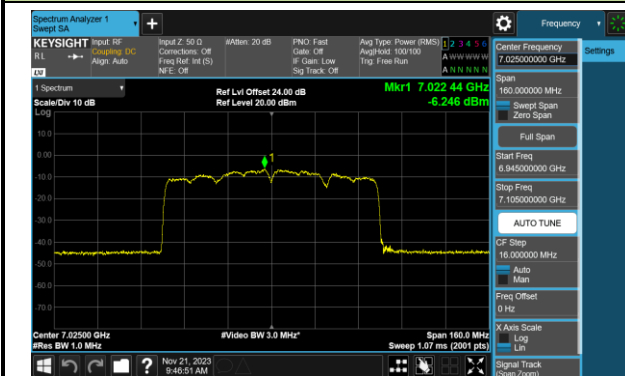

## 802.11ax-HE80 Power Spectral Density- Ant 0 (Nss = 2)

Channel 07 (5985MHz)

Channel 39 (6145MHz)

Channel 87 (6385MHz)

Channel 103 (6465MHz)

Channel 119 (6545MHz)

Channel 135 (6625MHz)

Channel 151 (6705MHz)

Channel 167 (6785MHz)

802.11ax-HE80 Power Spectral Density- Ant 0 (Nss = 2)

Channel 183 (6865MHz)

Channel 199 (6945MHz)

Channel 215 (7025MHz)

802.11ax-HE160 Power Spectral Density- Ant 0 (Nss = 2)

Channel 15 (6025MHz)

Channel 47 (6185MHz)

Channel 79 (6345MHz)

Channel 111 (6505MHz)

Channel 143 (6665MHz)

Channel 175 (6825MHz)

Channel 207 (6985MHz)