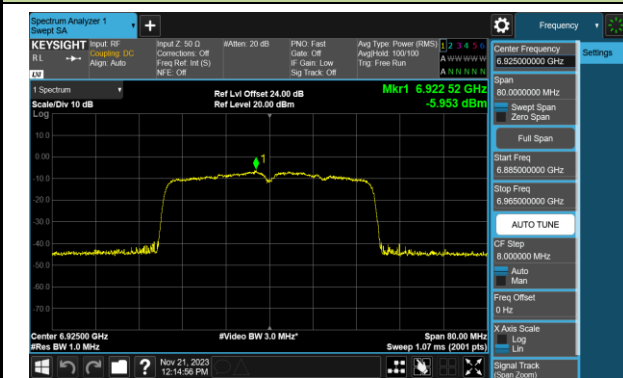

802.11be-EHT40 Power Spectral Density- Ant 0 (Nss = 2)

Channel 179 (6845MHz)

Channel 187 (6885MHz)

Channel 195 (6925MHz)

Channel 211 (7005MHz)

Channel 227 (7085MHz)

802.11be-EHT80 Power Spectral Density- Ant 0 (Nss = 2)