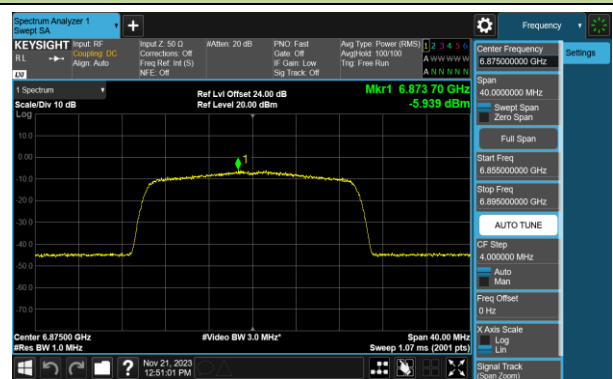

## 802.11be-EHT20 Power Spectral Density- Ant 0 (Nss = 2)

Channel 01 (5955MHz)

Channel 45 (6175MHz)

Channel 93 (6415MHz)

Channel 97 (6435MHz)

Channel 105 (6475MHz)

Channel 113 (6515MHz)

Channel 117 (6535MHz)

Channel 149 (6695MHz)

802.11be-EHT20 Power Spectral Density- Ant 0 (Nss = 2)

Channel 181 (6855MHz)

Channel 185 (6875MHz)

Channel 189 (6895MHz)

Channel 213 (7015MHz)

Channel 229 (7095MHz)

802.11be-EHT40 Power Spectral Density- Ant 0 (Nss = 2)

Channel 03 (5965MHz)

Channel 43 (6165MHz)

Channel 91 (6405MHz)

Channel 99 (6445MHz)

Channel 107 (6485MHz)

Channel 115 (6525MHz)

Channel 123 (6565MHz)

Channel 147 (6685MHz)