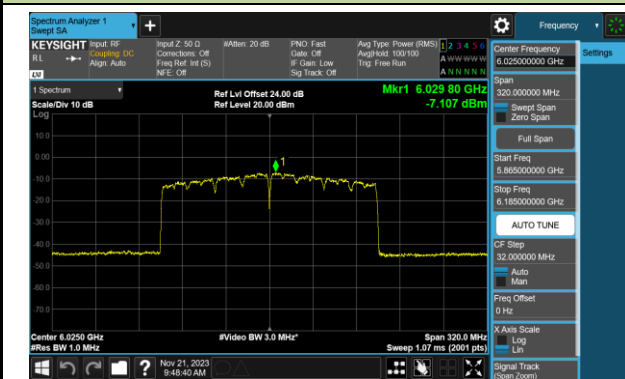

## 802.11ax-HE80 Power Spectral Density- Ant 0 (Nss = 2)

Channel 07 (5985MHz)

Channel 39 (6145MHz)

Channel 87 (6385MHz)

Channel 103 (6465MHz)

Channel 119 (6545MHz)

Channel 135 (6625MHz)

Channel 151 (6705MHz)

Channel 167 (6785MHz)

802.11ax-HE80 Power Spectral Density- Ant 0 (Nss = 2)

Channel 183 (6865MHz)

Channel 199 (6945MHz)

Channel 215 (7025MHz)

802.11ax-HE160 Power Spectral Density- Ant 0 (Nss = 2)

Channel 15 (6025MHz)

Channel 47 (6185MHz)

Channel 79 (6345MHz)

Channel 111 (6505MHz)

Channel 143 (6665MHz)

Channel 175 (6825MHz)

Channel 207 (6985MHz)