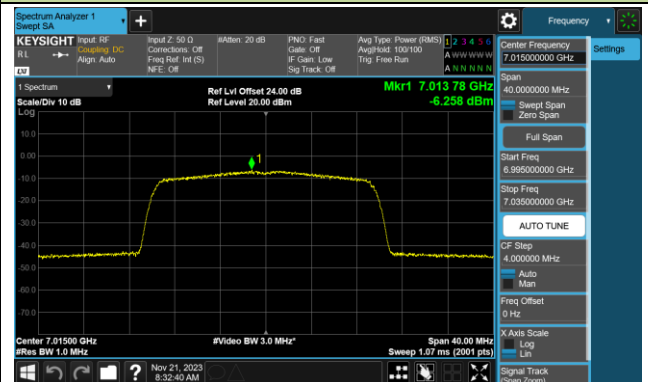

Channel 01 (5955MHz)

Channel 45 (6175MHz)

Channel 93 (6415MHz)

Channel 97 (6435MHz)

Channel 105 (6475MHz)

Channel 113 (6515MHz)

Channel 117 (6535MHz)

Channel 149 (6695MHz)

## 802.11ax-HE20 Power Spectral Density- Ant 1 (Nss = 2)

Channel 181 (6855MHz)

Channel 185 (6875MHz)

Channel 189 (6895MHz)

Channel 213 (7015MHz)

Channel 229 (7095MHz)