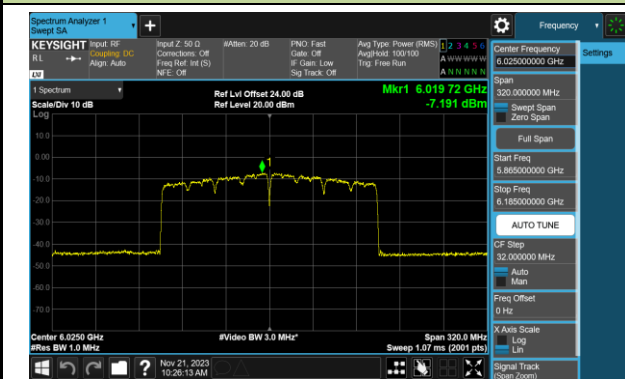

802.11be-EHT80 Power Spectral Density- Ant 0 (Nss = 2)

Channel 183 (6865MHz)

Channel 199 (6945MHz)

Channel 215 (7025MHz)

802.11be-EHT160 Power Spectral Density- Ant 0 (Nss = 2)

Channel 15 (6025MHz)

Channel 47 (6185MHz)

Channel 79 (6345MHz)

Channel 111 (6505MHz)

Channel 143 (6665MHz)

Channel 175 (6825MHz)

Channel 207 (6985MHz)