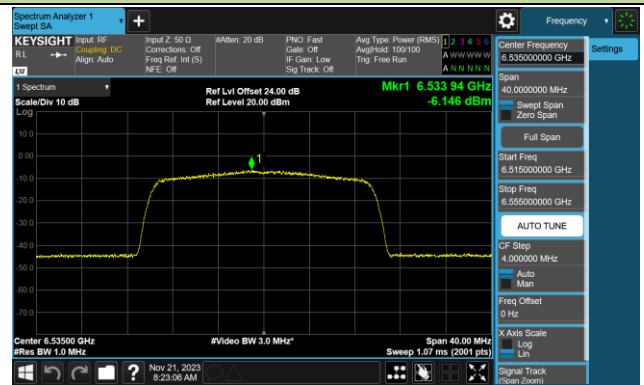

## 802.11be-EHT320 Power Spectral Density- Ant 0 (Nss = 2)

Channel 31 (6105MHz)

Channel 63 (6265MHz)

Channel 95 (6425MHz)

Channel 127 (6585MHz)

Channel 159 (6745MHz)

Channel 191 (6905MHz)

802.11ax-HE20 Power Spectral Density- Ant 1 (Nss = 2)

Channel 01 (5955MHz)

Channel 45 (6175MHz)

Channel 93 (6415MHz)

Channel 97 (6435MHz)

Channel 105 (6475MHz)

Channel 113 (6515MHz)

Channel 117 (6535MHz)

Channel 149 (6695MHz)

## 802.11ax-HE20 Power Spectral Density- Ant 1 (Nss = 2)

Channel 181 (6855MHz)

Channel 185 (6875MHz)

Channel 189 (6895MHz)

Channel 213 (7015MHz)

Channel 229 (7095MHz)