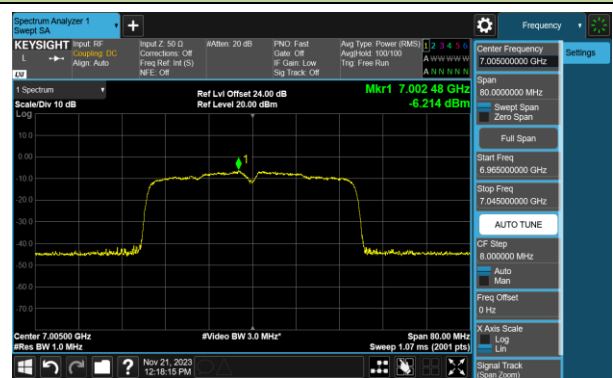

802.11be-EHT40 Power Spectral Density- Ant 0 (Nss = 2)

Channel 179 (6845MHz)

Channel 187 (6885MHz)

Channel 195 (6925MHz)

Channel 211 (7005MHz)

Channel 227 (7085MHz)

802.11be-EHT80 Power Spectral Density- Ant 0 (Nss = 2)