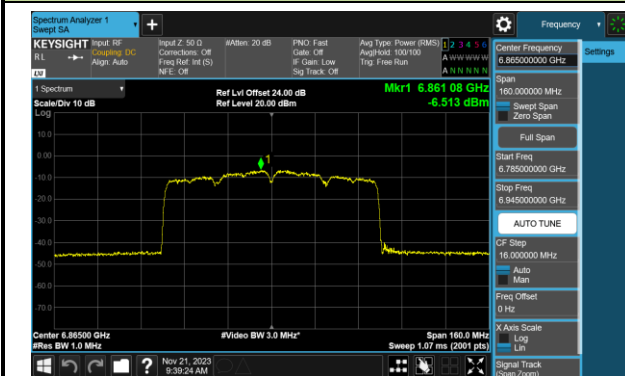

## 802.11ax-HE80 Power Spectral Density- Ant 0 (Nss = 2)

Channel 07 (5985MHz)

Channel 39 (6145MHz)

Channel 87 (6385MHz)

Channel 103 (6465MHz)

Channel 119 (6545MHz)

Channel 135 (6625MHz)

Channel 151 (6705MHz)

Channel 167 (6785MHz)

802.11ax-HE80 Power Spectral Density- Ant 0 (Nss = 2)

Channel 183 (6865MHz)

Channel 199 (6945MHz)

Channel 215 (7025MHz)

802.11ax-HE160 Power Spectral Density- Ant 0 (Nss = 2)

Channel 15 (6025MHz)