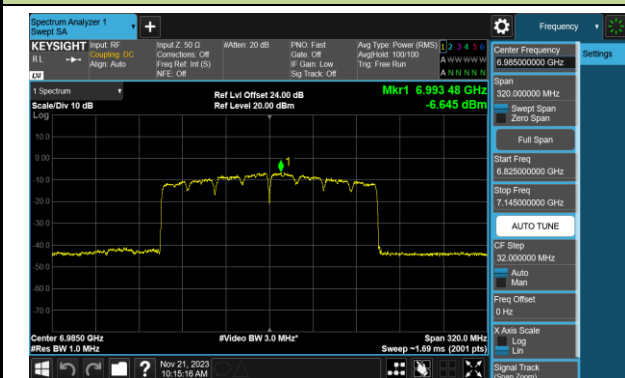

802.11be-EHT80 Power Spectral Density- Ant 0 (Nss = 2)

Channel 183 (6865MHz)

Channel 199 (6945MHz)

Channel 215 (7025MHz)

802.11be-EHT160 Power Spectral Density- Ant 0 (Nss = 2)

Channel 15 (6025MHz)

Channel 47 (6185MHz)

Channel 79 (6345MHz)

Channel 111 (6505MHz)

Channel 143 (6665MHz)

Channel 175 (6825MHz)

Channel 207 (6985MHz)

## 802.11be-EHT320 Power Spectral Density- Ant 0 (Nss = 2)

Channel 31 (6105MHz)

Channel 63 (6265MHz)

Channel 95 (6425MHz)

Channel 127 (6585MHz)

Channel 159 (6745MHz)

Channel 191 (6905MHz)

802.11ax-HE20 Power Spectral Density- Ant 1 (Nss = 2)