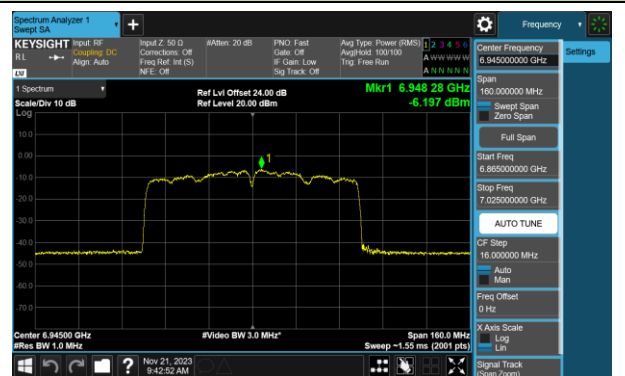

## 802.11ax-HE80 Power Spectral Density- Ant 0 (Nss = 2)

Channel 07 (5985MHz)

Channel 39 (6145MHz)

Channel 87 (6385MHz)

Channel 103 (6465MHz)

Channel 119 (6545MHz)

Channel 135 (6625MHz)

Channel 151 (6705MHz)

Channel 167 (6785MHz)

802.11ax-HE80 Power Spectral Density- Ant 0 (Nss = 2)

Channel 183 (6865MHz)

Channel 199 (6945MHz)

Channel 215 (7025MHz)

802.11ax-HE160 Power Spectral Density- Ant 0 (Nss = 2)

Channel 15 (6025MHz)