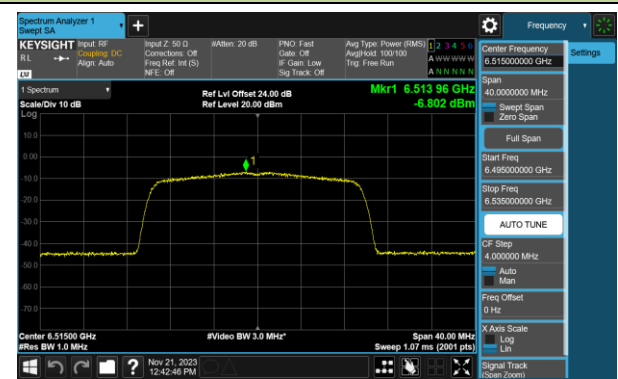

## 802.11be-EHT20 Power Spectral Density- Ant 0 (Nss = 2)

Channel 01 (5955MHz)

Channel 45 (6175MHz)

Channel 93 (6415MHz)

Channel 97 (6435MHz)

Channel 105 (6475MHz)

Channel 113 (6515MHz)

Channel 117 (6535MHz)

Channel 149 (6695MHz)

802.11be-EHT20 Power Spectral Density- Ant 0 (Nss = 2)

Channel 181 (6855MHz)

Channel 185 (6875MHz)

Channel 189 (6895MHz)

Channel 213 (7015MHz)

Channel 229 (7095MHz)

802.11be-EHT40 Power Spectral Density- Ant 0 (Nss = 2)