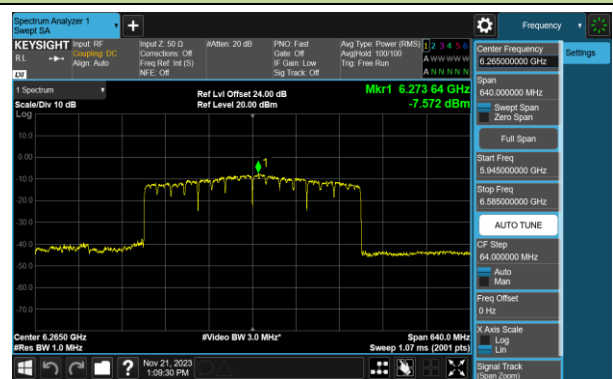

802.11be-EHT80 Power Spectral Density- Ant 0 (Nss = 2)

Channel 183 (6865MHz)

Channel 199 (6945MHz)

Channel 215 (7025MHz)

802.11be-EHT160 Power Spectral Density- Ant 0 (Nss = 2)

Channel 15 (6025MHz)

Channel 47 (6185MHz)

Channel 79 (6345MHz)

Channel 111 (6505MHz)

Channel 143 (6665MHz)

Channel 175 (6825MHz)

Channel 207 (6985MHz)

## 802.11be-EHT320 Power Spectral Density- Ant 0 (Nss = 2)

Channel 31 (6105MHz)

Channel 63 (6265MHz)

Channel 95 (6425MHz)

Channel 127 (6585MHz)

Channel 159 (6745MHz)

Channel 191 (6905MHz)

802.11ax-HE20 Power Spectral Density- Ant 1 (Nss = 2)