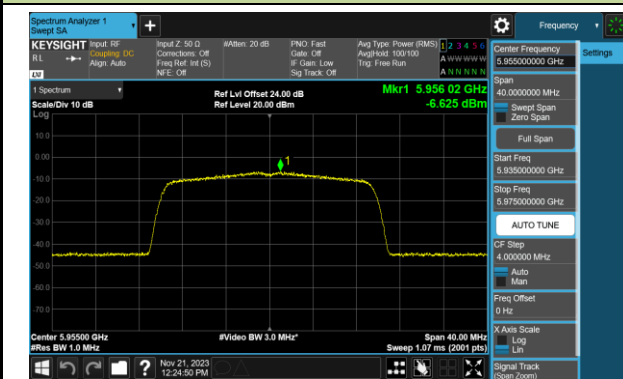

Channel 167 (6785MHz)

802.11ax-HE80 Power Spectral Density- Ant 0 (Nss = 2)

Channel 183 (6865MHz)

Channel 199 (6945MHz)

Channel 215 (7025MHz)

802.11ax-HE160 Power Spectral Density- Ant 0 (Nss = 2)

Channel 15 (6025MHz)

Channel 47 (6185MHz)

Channel 79 (6345MHz)

Channel 111 (6505MHz)

Channel 143 (6665MHz)

Channel 175 (6825MHz)

Channel 207 (6985MHz)

## 802.11be-EHT20 Power Spectral Density- Ant 0 (Nss = 2)

Channel 01 (5955MHz)

Channel 45 (6175MHz)

Channel 93 (6415MHz)

Channel 97 (6435MHz)

Channel 105 (6475MHz)

Channel 113 (6515MHz)

Channel 117 (6535MHz)