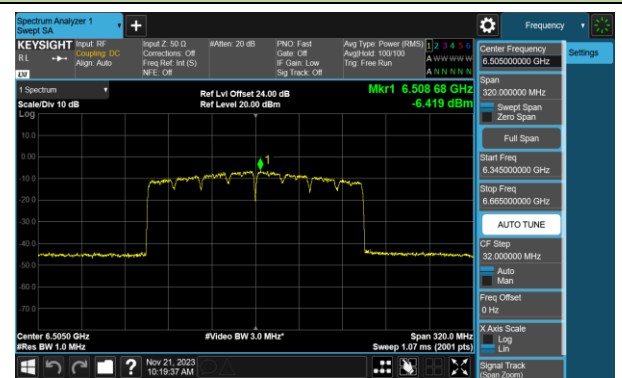

802.11be-EHT80 Power Spectral Density- Ant 0 (Nss = 2)

Channel 183 (6865MHz)

Channel 199 (6945MHz)

Channel 215 (7025MHz)

802.11be-EHT160 Power Spectral Density- Ant 0 (Nss = 2)

Channel 15 (6025MHz)

Channel 47 (6185MHz)

Channel 79 (6345MHz)

Channel 111 (6505MHz)

Channel 143 (6665MHz)

Channel 175 (6825MHz)

Channel 207 (6985MHz)