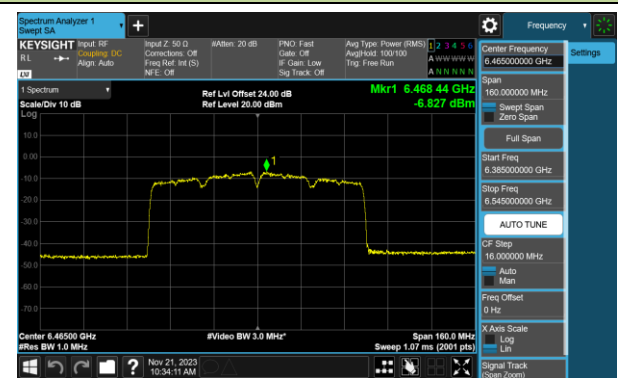

Channel 07 (5985MHz)

Channel 39 (6145MHz)

Channel 87 (6385MHz)

Channel 103 (6465MHz)

Channel 119 (6545MHz)

Channel 135 (6625MHz)

Channel 151 (6705MHz)

Channel 167 (6785MHz)

802.11be-EHT80 Power Spectral Density- Ant 0 (Nss = 2)

Channel 183 (6865MHz)

Channel 199 (6945MHz)

Channel 215 (7025MHz)

802.11be-EHT160 Power Spectral Density- Ant 0 (Nss = 2)

Channel 15 (6025MHz)

Channel 47 (6185MHz)