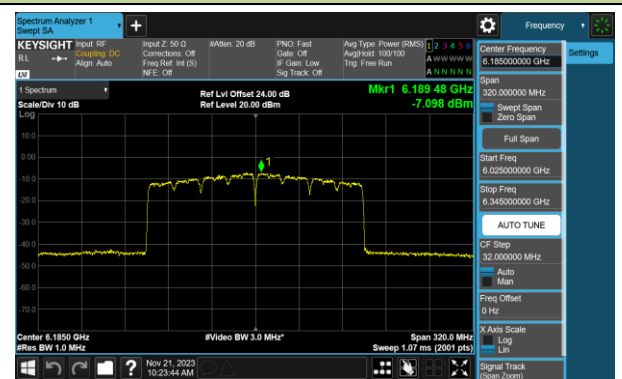

802.11be-EHT80 Power Spectral Density- Ant 0 (Nss = 2)

Channel 183 (6865MHz)

Channel 199 (6945MHz)

Channel 215 (7025MHz)

802.11be-EHT160 Power Spectral Density- Ant 0 (Nss = 2)

Channel 15 (6025MHz)

Channel 47 (6185MHz)

Channel 79 (6345MHz)

Channel 111 (6505MHz)

Channel 143 (6665MHz)

Channel 175 (6825MHz)

Channel 207 (6985MHz)