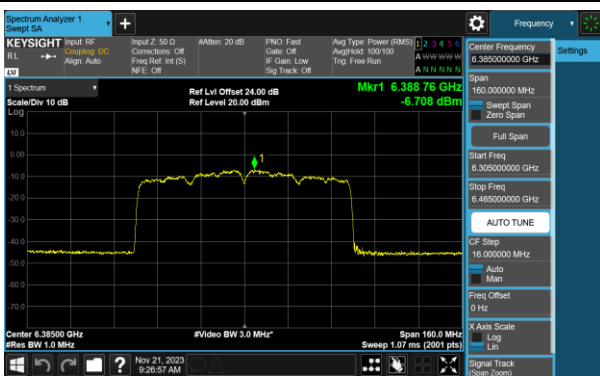

## 802.11ax-HE80 Power Spectral Density- Ant 0 (Nss = 2)

Channel 07 (5985MHz)

Channel 39 (6145MHz)

Channel 87 (6385MHz)

Channel 103 (6465MHz)

Channel 119 (6545MHz)

Channel 135 (6625MHz)

Channel 151 (6705MHz)

Channel 167 (6785MHz)

802.11ax-HE80 Power Spectral Density- Ant 0 (Nss = 2)

Channel 183 (6865MHz)

Channel 199 (6945MHz)

Channel 215 (7025MHz)

802.11ax-HE160 Power Spectral Density- Ant 0 (Nss = 2)

Channel 15 (6025MHz)