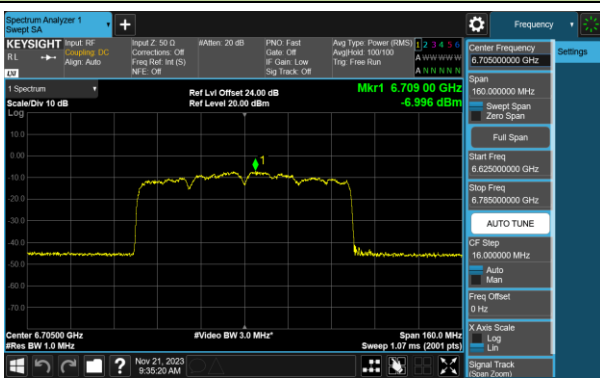

## 802.11ax-HE80 Power Spectral Density- Ant 0 (Nss = 2)

Channel 07 (5985MHz)

Channel 39 (6145MHz)

Channel 87 (6385MHz)

Channel 103 (6465MHz)

Channel 119 (6545MHz)

Channel 135 (6625MHz)

Channel 151 (6705MHz)

Channel 167 (6785MHz)

802.11ax-HE80 Power Spectral Density- Ant 0 (Nss = 2)

Channel 183 (6865MHz)

Channel 199 (6945MHz)

Channel 215 (7025MHz)

802.11ax-HE160 Power Spectral Density- Ant 0 (Nss = 2)

Channel 15 (6025MHz)