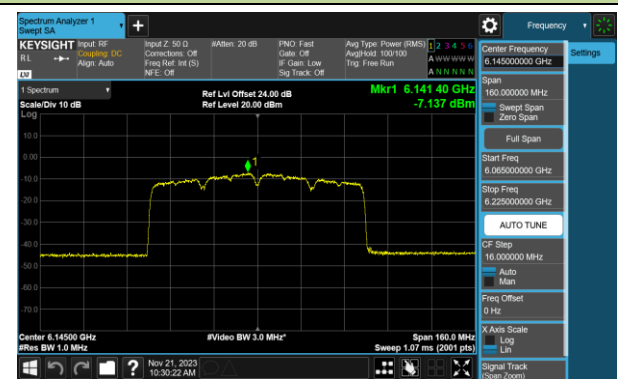

Channel 39 (6145MHz)