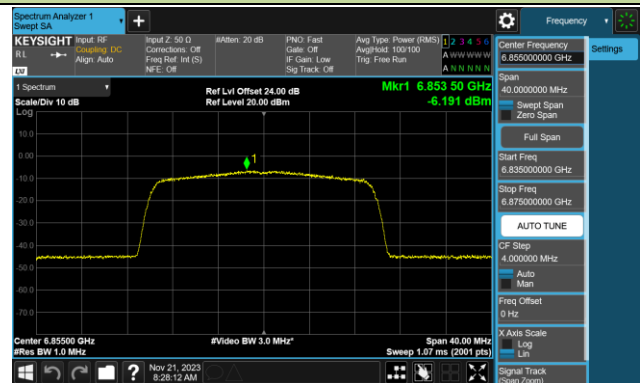

## 802.11be-EHT320 Power Spectral Density- Ant 0 (Nss = 2)

Channel 31 (6105MHz)

Channel 63 (6265MHz)

Channel 95 (6425MHz)

Channel 127 (6585MHz)

Channel 159 (6745MHz)

Channel 191 (6905MHz)

802.11ax-HE20 Power Spectral Density- Ant 1 (Nss = 2)

Channel 01 (5955MHz)

Channel 45 (6175MHz)

Channel 93 (6415MHz)

Channel 97 (6435MHz)

Channel 105 (6475MHz)

Channel 113 (6515MHz)

Channel 117 (6535MHz)

Channel 149 (6695MHz)

## 802.11ax-HE20 Power Spectral Density- Ant 1 (Nss = 2)

Channel 181 (6855MHz)

Channel 185 (6875MHz)

Channel 189 (6895MHz)

Channel 213 (7015MHz)

Channel 229 (7095MHz)