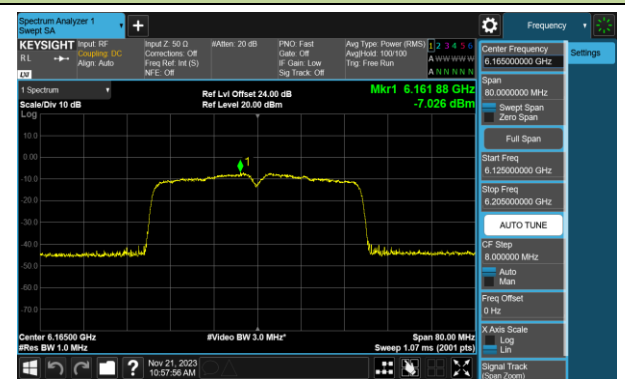

Channel 43 (6165MHz)