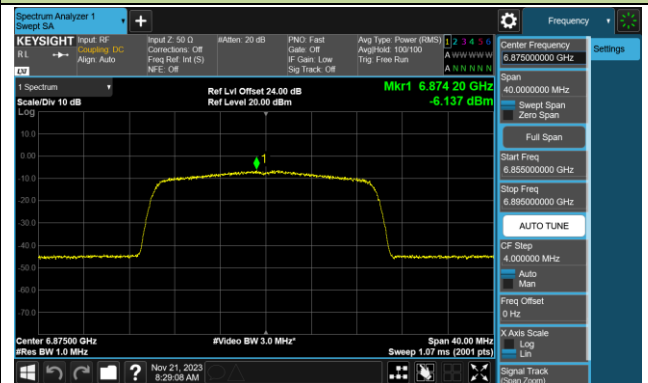

## 802.11be-EHT320 Power Spectral Density- Ant 0 (Nss = 2)

Channel 31 (6105MHz)

Channel 63 (6265MHz)

Channel 95 (6425MHz)

Channel 127 (6585MHz)

Channel 159 (6745MHz)

Channel 191 (6905MHz)

802.11ax-HE20 Power Spectral Density- Ant 1 (Nss = 2)

Channel 01 (5955MHz)

Channel 45 (6175MHz)

Channel 93 (6415MHz)

Channel 97 (6435MHz)

Channel 105 (6475MHz)

Channel 113 (6515MHz)

Channel 117 (6535MHz)

Channel 149 (6695MHz)

## 802.11ax-HE20 Power Spectral Density- Ant 1 (Nss = 2)

Channel 181 (6855MHz)

Channel 185 (6875MHz)

Channel 189 (6895MHz)

Channel 213 (7015MHz)

Channel 229 (7095MHz)