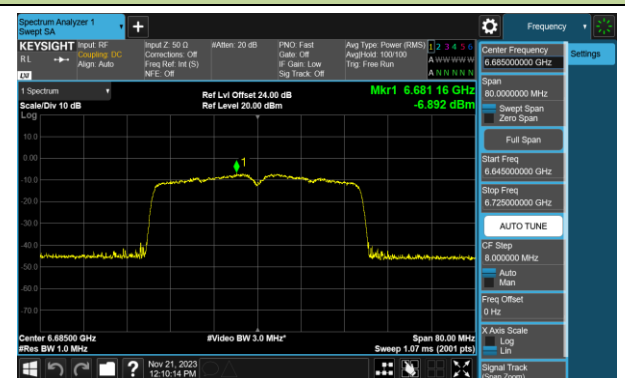

Channel 03 (5965MHz)

Channel 43 (6165MHz)

Channel 91 (6405MHz)

Channel 99 (6445MHz)

Channel 107 (6485MHz)

Channel 115 (6525MHz)

Channel 123 (6565MHz)

Channel 147 (6685MHz)

802.11be-EHT40 Power Spectral Density- Ant 0 (Nss = 2)

Channel 179 (6845MHz)

Channel 187 (6885MHz)

Channel 195 (6925MHz)

Channel 211 (7005MHz)

Channel 227 (7085MHz)

802.11be-EHT80 Power Spectral Density- Ant 0 (Nss = 2)