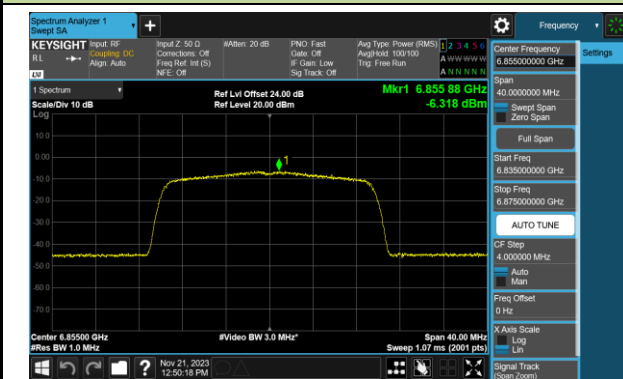

## 802.11be-EHT20 Power Spectral Density- Ant 0 (Nss = 2)

Channel 01 (5955MHz)

Channel 45 (6175MHz)

Channel 93 (6415MHz)

Channel 97 (6435MHz)

Channel 105 (6475MHz)

Channel 113 (6515MHz)

Channel 117 (6535MHz)

Channel 149 (6695MHz)

802.11be-EHT20 Power Spectral Density- Ant 0 (Nss = 2)

Channel 181 (6855MHz)

Channel 185 (6875MHz)

Channel 189 (6895MHz)

Channel 213 (7015MHz)

Channel 229 (7095MHz)

802.11be-EHT40 Power Spectral Density- Ant 0 (Nss = 2)