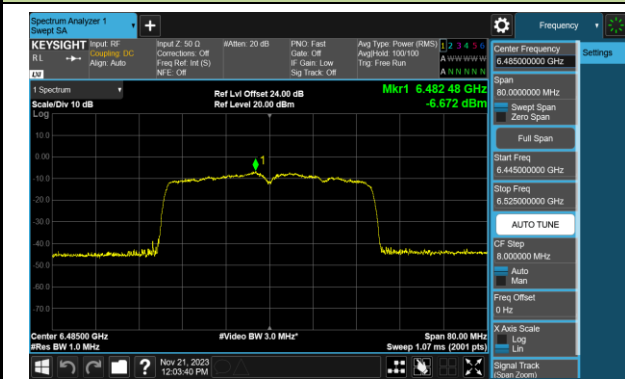

Channel 03 (5965MHz)

Channel 43 (6165MHz)

Channel 91 (6405MHz)

Channel 99 (6445MHz)

Channel 107 (6485MHz)

Channel 115 (6525MHz)

Channel 123 (6565MHz)

Channel 147 (6685MHz)

802.11be-EHT40 Power Spectral Density- Ant 0 (Nss = 2)

Channel 179 (6845MHz)

Channel 187 (6885MHz)

Channel 195 (6925MHz)

Channel 211 (7005MHz)

Channel 227 (7085MHz)

802.11be-EHT80 Power Spectral Density- Ant 0 (Nss = 2)