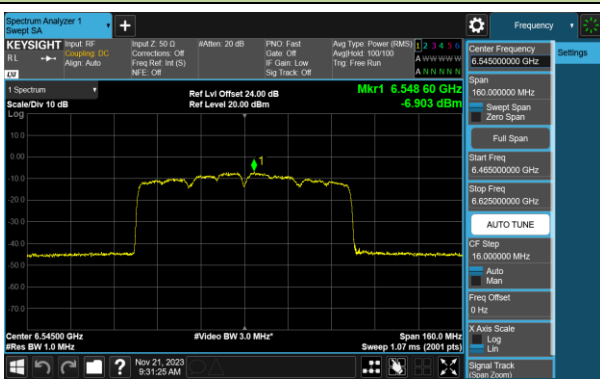

## 802.11ax-HE80 Power Spectral Density- Ant 0 (Nss = 2)

Channel 07 (5985MHz)

Channel 39 (6145MHz)

Channel 87 (6385MHz)

Channel 103 (6465MHz)

Channel 119 (6545MHz)

Channel 135 (6625MHz)

Channel 151 (6705MHz)

Channel 167 (6785MHz)

802.11ax-HE80 Power Spectral Density- Ant 0 (Nss = 2)

Channel 183 (6865MHz)

Channel 199 (6945MHz)

Channel 215 (7025MHz)

802.11ax-HE160 Power Spectral Density- Ant 0 (Nss = 2)

Channel 15 (6025MHz)