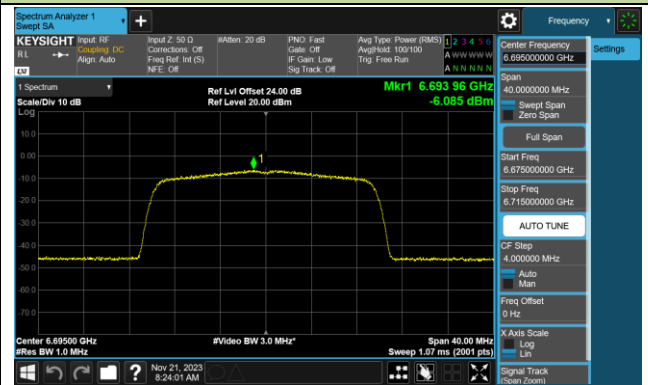

## 802.11be-EHT320 Power Spectral Density- Ant 0 (Nss = 2)

Channel 31 (6105MHz)

Channel 63 (6265MHz)

Channel 95 (6425MHz)

Channel 127 (6585MHz)

Channel 159 (6745MHz)

Channel 191 (6905MHz)

802.11ax-HE20 Power Spectral Density- Ant 1 (Nss = 2)

Channel 01 (5955MHz)

Channel 45 (6175MHz)

Channel 93 (6415MHz)

Channel 97 (6435MHz)

Channel 105 (6475MHz)

Channel 113 (6515MHz)

Channel 117 (6535MHz)

Channel 149 (6695MHz)

## 802.11ax-HE20 Power Spectral Density- Ant 1 (Nss = 2)

Channel 181 (6855MHz)

Channel 185 (6875MHz)

Channel 189 (6895MHz)

Channel 213 (7015MHz)

Channel 229 (7095MHz)