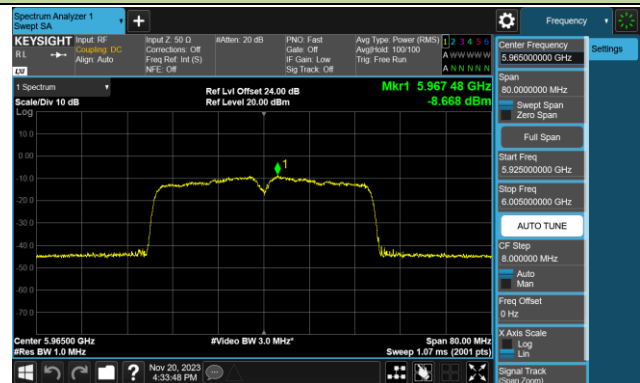

Channel 149 (6695MHz)

802.11be-EHT20 Power Spectral Density- Ant 1 (Nss = 1)

Channel 181 (6855MHz)

Channel 185 (6875MHz)

Channel 189 (6895MHz)

Channel 213 (7015MHz)

Channel 229 (7095MHz)

802.11be-EHT40 Power Spectral Density- Ant 1 (Nss = 1)

Channel 03 (5965MHz)

Channel 43 (6165MHz)

Channel 91 (6405MHz)

Channel 99 (6445MHz)

Channel 107 (6485MHz)

Channel 115 (6525MHz)

Channel 123 (6565MHz)

Channel 147 (6685MHz)