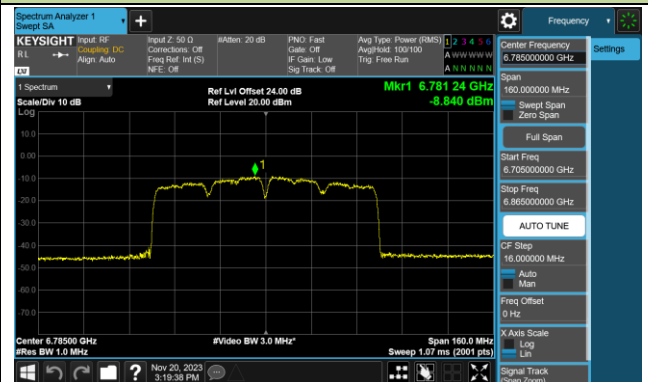

Channel 07 (5985MHz)

Channel 39 (6145MHz)

Channel 87 (6385MHz)

Channel 103 (6465MHz)

Channel 119 (6545MHz)

Channel 135 (6625MHz)

Channel 151 (6705MHz)

Channel 167 (6785MHz)

802.11be-EHT80 Power Spectral Density- Ant 1 (Nss = 1)

Channel 183 (6865MHz)

Channel 199 (6945MHz)

Channel 215 (7025MHz)

802.11be-EHT160 Power Spectral Density- Ant 1 (Nss = 1)

Channel 15 (6025MHz)

Channel 47 (6185MHz)