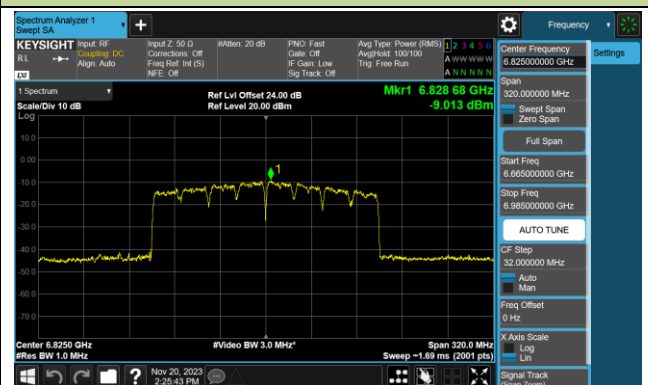

802.11ax-HE160 Power Spectral Density- Ant 1 (Nss = 1)

Channel 15 (6025MHz)

Channel 47 (6185MHz)

Channel 79 (6345MHz)

Channel 111 (6505MHz)

Channel 143 (6665MHz)

Channel 175 (6825MHz)

Channel 207 (6985MHz)

802.11be-EHT20 Power Spectral Density- Ant 1 (Nss = 1)

Channel 01 (5955MHz)

Channel 45 (6175MHz)

Channel 93 (6415MHz)

Channel 97 (6435MHz)

Channel 105 (6475MHz)

Channel 113 (6515MHz)

Channel 117 (6535MHz)