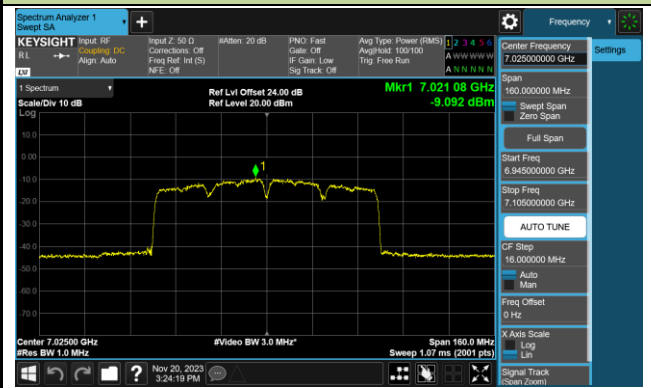

Channel 07 (5985MHz)

Channel 39 (6145MHz)

Channel 87 (6385MHz)

Channel 103 (6465MHz)

Channel 119 (6545MHz)

Channel 135 (6625MHz)

Channel 151 (6705MHz)

Channel 167 (6785MHz)

802.11be-EHT80 Power Spectral Density- Ant 1 (Nss = 1)

Channel 183 (6865MHz)

Channel 199 (6945MHz)

Channel 215 (7025MHz)

802.11be-EHT160 Power Spectral Density- Ant 1 (Nss = 1)

Channel 15 (6025MHz)

Channel 47 (6185MHz)