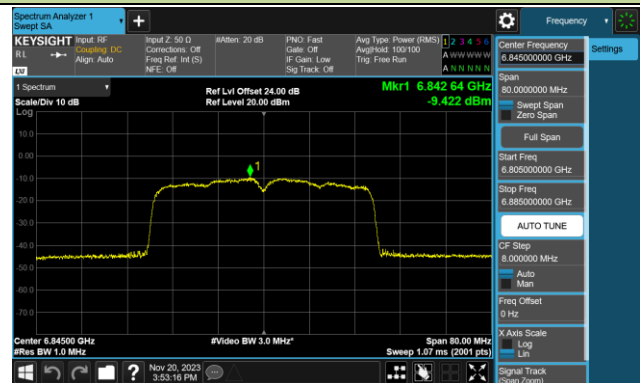

Channel 03 (5965MHz)

Channel 43 (6165MHz)

Channel 91 (6405MHz)

Channel 99 (6445MHz)

Channel 107 (6485MHz)

Channel 115 (6525MHz)

Channel 123 (6565MHz)

Channel 147 (6685MHz)

802.11be-EHT40 Power Spectral Density- Ant 1 (Nss = 1)

Channel 179 (6845MHz)

Channel 187 (6885MHz)

Channel 195 (6925MHz)

Channel 211 (7005MHz)

Channel 227 (7085MHz)

802.11be-EHT80 Power Spectral Density- Ant 1 (Nss = 1)