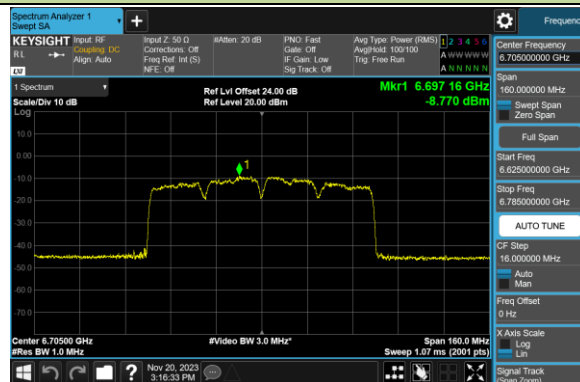

Channel 07 (5985MHz)

Channel 39 (6145MHz)

Channel 87 (6385MHz)

Channel 103 (6465MHz)

Channel 119 (6545MHz)

Channel 135 (6625MHz)

Channel 151 (6705MHz)

Channel 167 (6785MHz)

802.11be-EHT80 Power Spectral Density- Ant 1 (Nss = 1)

Channel 183 (6865MHz)

Channel 199 (6945MHz)

Channel 215 (7025MHz)

802.11be-EHT160 Power Spectral Density- Ant 1 (Nss = 1)

Channel 15 (6025MHz)

Channel 47 (6185MHz)