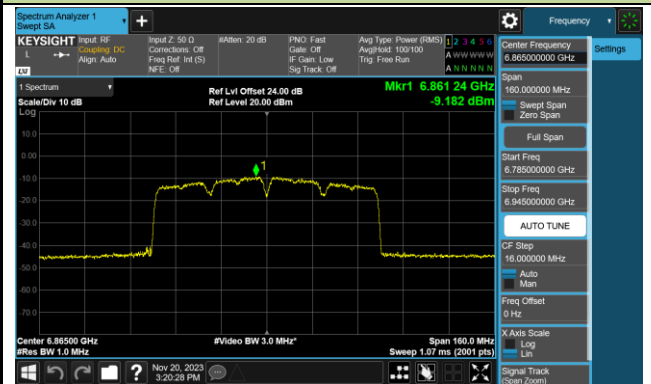

Channel 07 (5985MHz)

Channel 39 (6145MHz)

Channel 87 (6385MHz)

Channel 103 (6465MHz)

Channel 119 (6545MHz)

Channel 135 (6625MHz)

Channel 151 (6705MHz)

Channel 167 (6785MHz)

802.11be-EHT80 Power Spectral Density- Ant 1 (Nss = 1)

Channel 183 (6865MHz)

Channel 199 (6945MHz)

Channel 215 (7025MHz)

802.11be-EHT160 Power Spectral Density- Ant 1 (Nss = 1)

Channel 15 (6025MHz)

Channel 47 (6185MHz)