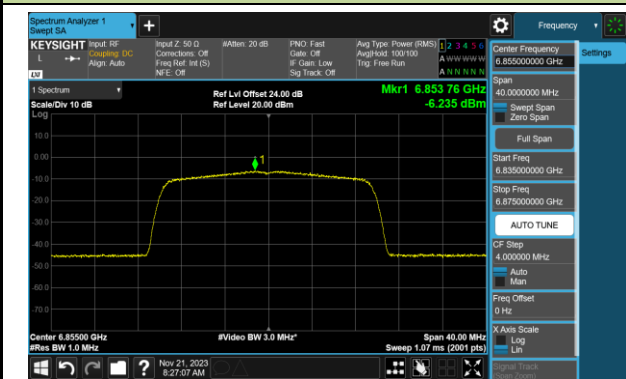

Channel 97 (6435MHz)

Channel 105 (6475MHz)

Channel 113 (6515MHz)

Channel 117 (6535MHz)

Channel 149 (6695MHz)

802.11ax-HE20 Power Spectral Density- Ant 0 (Nss = 2)

Channel 181 (6855MHz)

Channel 185 (6875MHz)