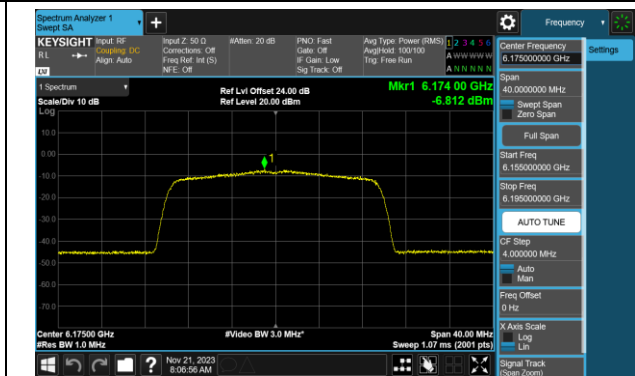

Channel 95 (6425MHz)

Channel 127 (6585MHz)

Channel 159 (6745MHz)

Channel 191 (6905MHz)

802.11ax-HE20 Power Spectral Density- Ant 0 (Nss = 2)

Channel 01 (5955MHz)

Channel 45 (6175MHz)

Channel 93 (6415MHz)

Channel 97 (6435MHz)

Channel 105 (6475MHz)

Channel 113 (6515MHz)

Channel 117 (6535MHz)

Channel 149 (6695MHz)

802.11ax-HE20 Power Spectral Density- Ant 0 (Nss = 2)

Channel 181 (6855MHz)

Channel 185 (6875MHz)