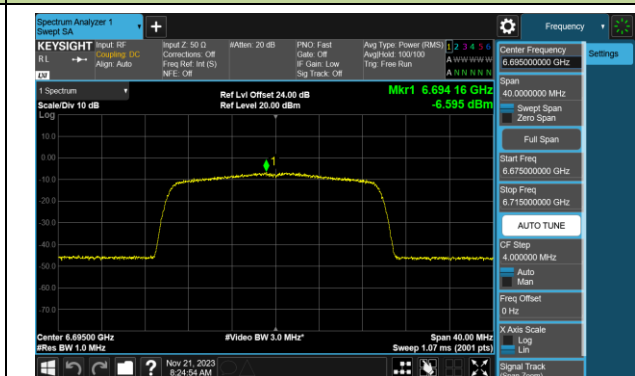

Channel 97 (6435MHz)

Channel 105 (6475MHz)

Channel 113 (6515MHz)

Channel 117 (6535MHz)

Channel 149 (6695MHz)

802.11ax-HE20 Power Spectral Density- Ant 0 (Nss = 2)

Channel 181 (6855MHz)

Channel 185 (6875MHz)