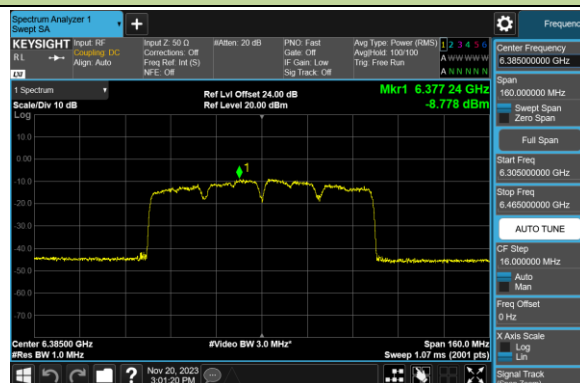

Channel 87 (6385MHz)