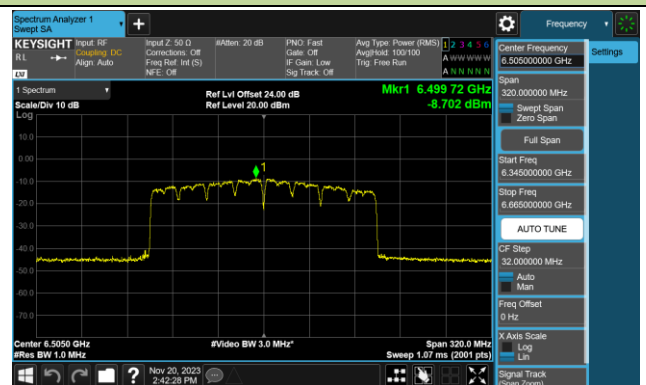

Channel 111 (6505MHz)