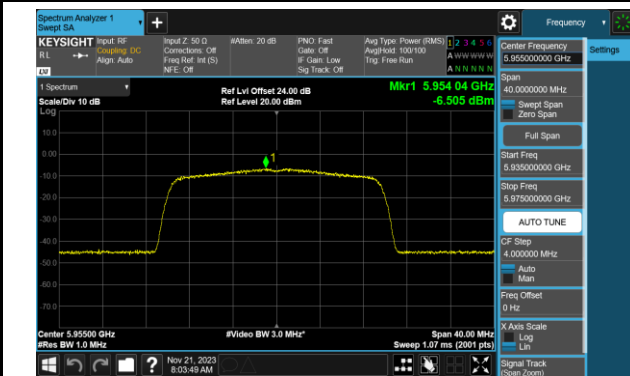

Channel 95 (6425MHz)

Channel 127 (6585MHz)

Channel 159 (6745MHz)

Channel 191 (6905MHz)

802.11ax-HE20 Power Spectral Density- Ant 0 (Nss = 2)

Channel 01 (5955MHz)

Channel 45 (6175MHz)

Channel 93 (6415MHz)

Channel 97 (6435MHz)

Channel 105 (6475MHz)

Channel 113 (6515MHz)

Channel 117 (6535MHz)

Channel 149 (6695MHz)

802.11ax-HE20 Power Spectral Density- Ant 0 (Nss = 2)

Channel 181 (6855MHz)

Channel 185 (6875MHz)