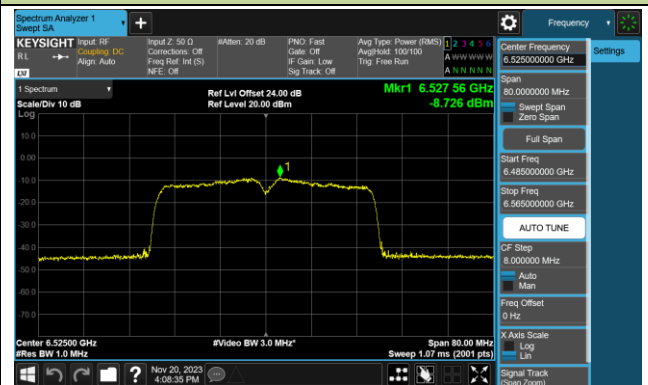

Channel 03 (5965MHz)

Channel 43 (6165MHz)

Channel 91 (6405MHz)

Channel 99 (6445MHz)

Channel 107 (6485MHz)

Channel 115 (6525MHz)

Channel 123 (6565MHz)

Channel 147 (6685MHz)

802.11be-EHT40 Power Spectral Density- Ant 1 (Nss = 1)

Channel 179 (6845MHz)

Channel 187 (6885MHz)

Channel 195 (6925MHz)

Channel 211 (7005MHz)

Channel 227 (7085MHz)

802.11be-EHT80 Power Spectral Density- Ant 1 (Nss = 1)