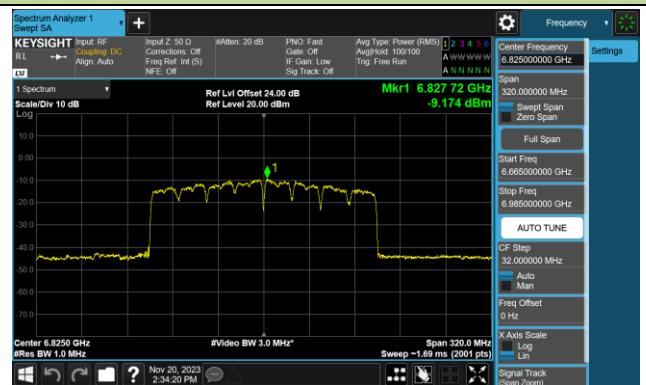

802.11be-EHT80 Power Spectral Density- Ant 1 (Nss = 1)

Channel 183 (6865MHz)

Channel 199 (6945MHz)

Channel 215 (7025MHz)

802.11be-EHT160 Power Spectral Density- Ant 1 (Nss = 1)

Channel 15 (6025MHz)

Channel 47 (6185MHz)

Channel 79 (6345MHz)

Channel 111 (6505MHz)

Channel 143 (6665MHz)

Channel 175 (6825MHz)

Channel 207 (6985MHz)

802.11be-EHT320 Power Spectral Density- Ant 1 (Nss = 1)

Channel 31 (6105MHz)

Channel 63 (6265MHz)

Channel 95 (6425MHz)

Channel 127 (6585MHz)

Channel 159 (6745MHz)

Channel 191 (6905MHz)

802.11ax-HE20 Power Spectral Density- Ant 0 (Nss = 2)

Channel 01 (5955MHz)

Channel 45 (6175MHz)

Channel 93 (6415MHz)