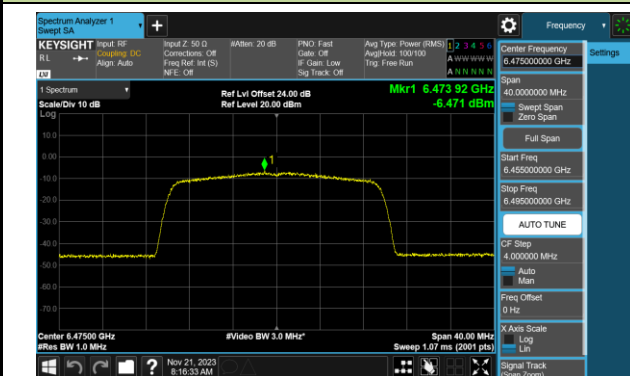

Channel 95 (6425MHz)

Channel 127 (6585MHz)

Channel 159 (6745MHz)

Channel 191 (6905MHz)

802.11ax-HE20 Power Spectral Density- Ant 0 (Nss = 2)

Channel 01 (5955MHz)

Channel 45 (6175MHz)

Channel 93 (6415MHz)

Channel 97 (6435MHz)

Channel 105 (6475MHz)

Channel 113 (6515MHz)

Channel 117 (6535MHz)

Channel 149 (6695MHz)

802.11ax-HE20 Power Spectral Density- Ant 0 (Nss = 2)

Channel 181 (6855MHz)

Channel 185 (6875MHz)