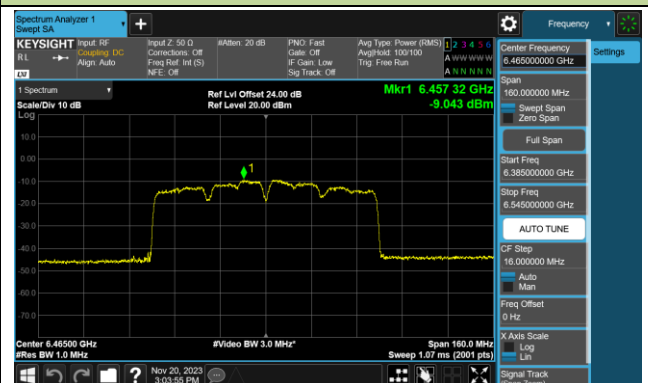

Channel 07 (5985MHz)

Channel 39 (6145MHz)

Channel 87 (6385MHz)

Channel 103 (6465MHz)

Channel 119 (6545MHz)

Channel 135 (6625MHz)

Channel 151 (6705MHz)

Channel 167 (6785MHz)

802.11be-EHT80 Power Spectral Density- Ant 1 (Nss = 1)

Channel 183 (6865MHz)

Channel 199 (6945MHz)

Channel 215 (7025MHz)

802.11be-EHT160 Power Spectral Density- Ant 1 (Nss = 1)

Channel 15 (6025MHz)

Channel 47 (6185MHz)