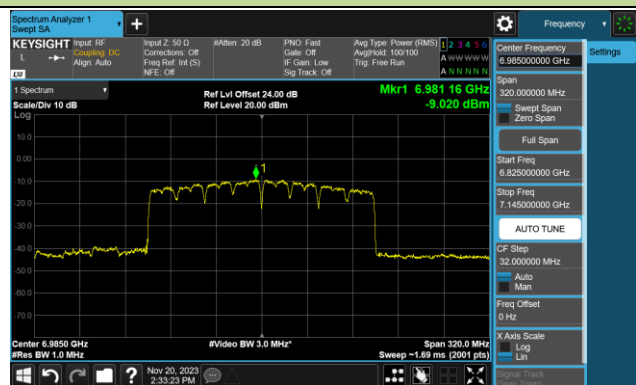

802.11be-EHT80 Power Spectral Density- Ant 1 (Nss = 1)

Channel 183 (6865MHz)

Channel 199 (6945MHz)

Channel 215 (7025MHz)

802.11be-EHT160 Power Spectral Density- Ant 1 (Nss = 1)

Channel 15 (6025MHz)

Channel 47 (6185MHz)

Channel 79 (6345MHz)

Channel 111 (6505MHz)

Channel 143 (6665MHz)

Channel 175 (6825MHz)

Channel 207 (6985MHz)

802.11be-EHT320 Power Spectral Density- Ant 1 (Nss = 1)

Channel 31 (6105MHz)

Channel 63 (6265MHz)

Channel 95 (6425MHz)

Channel 127 (6585MHz)

Channel 159 (6745MHz)

Channel 191 (6905MHz)

802.11ax-HE20 Power Spectral Density- Ant 0 (Nss = 2)

Channel 01 (5955MHz)

Channel 45 (6175MHz)

Channel 93 (6415MHz)