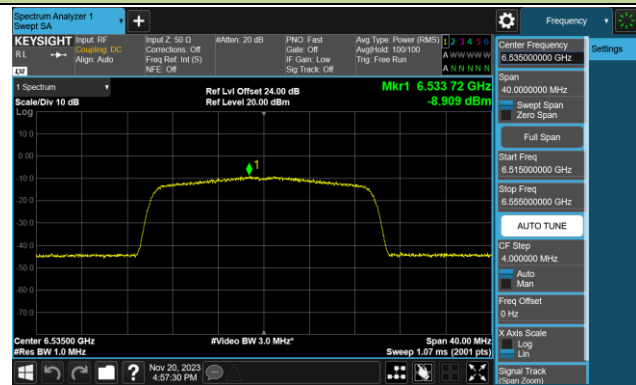

802.11be-EHT20 Power Spectral Density- Ant 1 (Nss = 1)

Channel 01 (5955MHz)

Channel 45 (6175MHz)

Channel 93 (6415MHz)

Channel 97 (6435MHz)

Channel 105 (6475MHz)

Channel 113 (6515MHz)

Channel 117 (6535MHz)

Channel 149 (6695MHz)

802.11be-EHT20 Power Spectral Density- Ant 1 (Nss = 1)

Channel 181 (6855MHz)

Channel 185 (6875MHz)

Channel 189 (6895MHz)

Channel 213 (7015MHz)

Channel 229 (7095MHz)

802.11be-EHT40 Power Spectral Density- Ant 1 (Nss = 1)