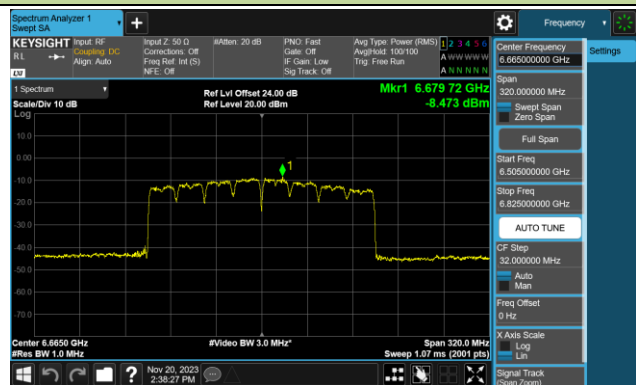

Channel 143 (6665MHz)