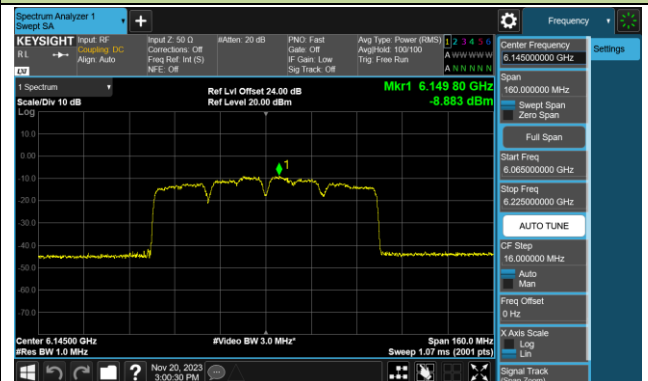

Channel 39 (6145MHz)