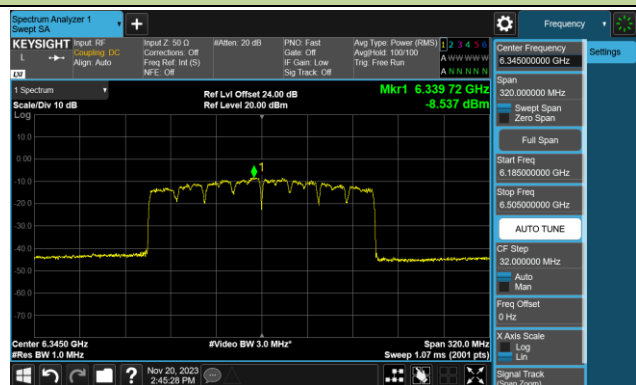

Channel 79 (6345MHz)