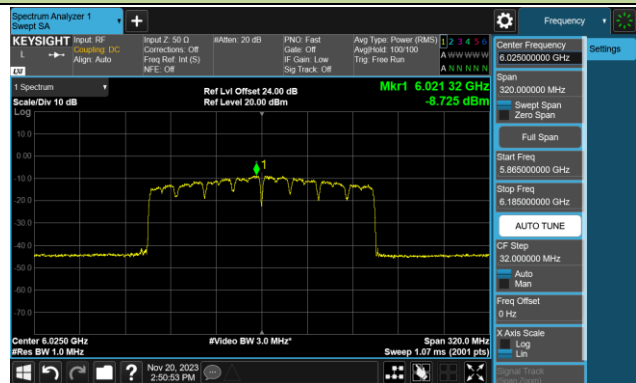

802.11be-EHT80 Power Spectral Density- Ant 1 (Nss = 1)

Channel 183 (6865MHz)

Channel 199 (6945MHz)

Channel 215 (7025MHz)

802.11be-EHT160 Power Spectral Density- Ant 1 (Nss = 1)

Channel 15 (6025MHz)

Channel 47 (6185MHz)