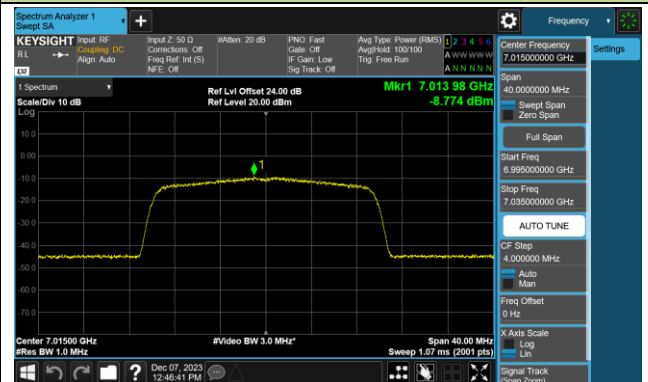

Channel 149 (6695MHz)

802.11be-EHT20 Power Spectral Density- Ant 1 (Nss = 1)

Channel 181 (6855MHz)

Channel 185 (6875MHz)

Channel 189 (6895MHz)

Channel 213 (7015MHz)

Channel 229 (7095MHz)

802.11be-EHT40 Power Spectral Density- Ant 1 (Nss = 1)