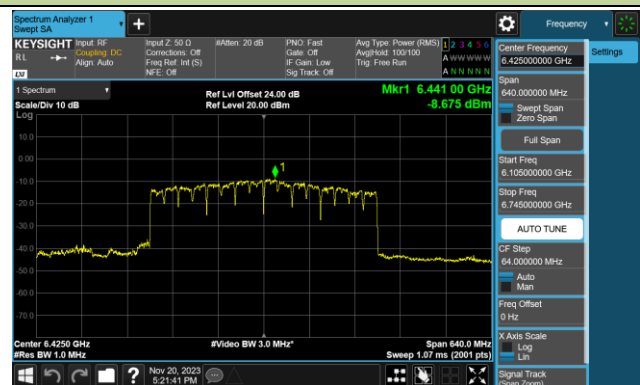

802.11be-EHT80 Power Spectral Density- Ant 1 (Nss = 1)

Channel 183 (6865MHz)

Channel 199 (6945MHz)

Channel 215 (7025MHz)

802.11be-EHT160 Power Spectral Density- Ant 1 (Nss = 1)

Channel 15 (6025MHz)

Channel 47 (6185MHz)

Channel 79 (6345MHz)

Channel 111 (6505MHz)

Channel 143 (6665MHz)

Channel 175 (6825MHz)

Channel 207 (6985MHz)

802.11be-EHT320 Power Spectral Density- Ant 1 (Nss = 1)

Channel 31 (6105MHz)

Channel 63 (6265MHz)

Channel 95 (6425MHz)

Channel 127 (6585MHz)

Channel 159 (6745MHz)

Channel 191 (6905MHz)

802.11ax-HE20 Power Spectral Density- Ant 0 (Nss = 2)

Channel 01 (5955MHz)

Channel 45 (6175MHz)

Channel 93 (6415MHz)