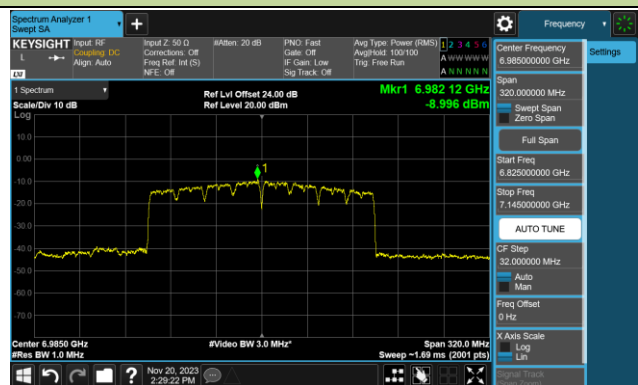

802.11ax-HE160 Power Spectral Density- Ant 1 (Nss = 1)

Channel 15 (6025MHz)

Channel 47 (6185MHz)

Channel 79 (6345MHz)

Channel 111 (6505MHz)

Channel 143 (6665MHz)

Channel 175 (6825MHz)

Channel 207 (6985MHz)

802.11be-EHT20 Power Spectral Density- Ant 1 (Nss = 1)

Channel 01 (5955MHz)

Channel 45 (6175MHz)

Channel 93 (6415MHz)

Channel 97 (6435MHz)

Channel 105 (6475MHz)

Channel 113 (6515MHz)

Channel 117 (6535MHz)