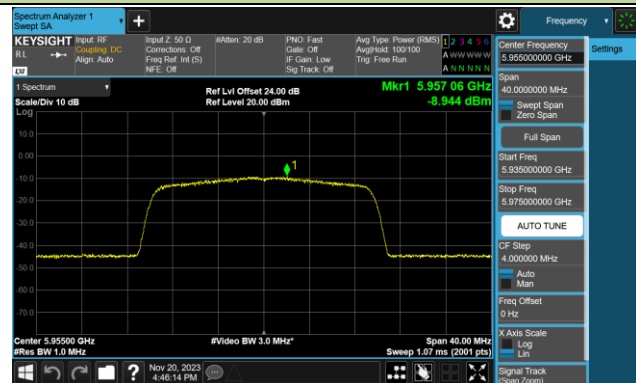

802.11ax-HE160 Power Spectral Density- Ant 1 (Nss = 1)

Channel 15 (6025MHz)

Channel 47 (6185MHz)

Channel 79 (6345MHz)

Channel 111 (6505MHz)

Channel 143 (6665MHz)

Channel 175 (6825MHz)

Channel 207 (6985MHz)

802.11be-EHT20 Power Spectral Density- Ant 1 (Nss = 1)

Channel 01 (5955MHz)

Channel 45 (6175MHz)

Channel 93 (6415MHz)

Channel 97 (6435MHz)

Channel 105 (6475MHz)

Channel 113 (6515MHz)

Channel 117 (6535MHz)