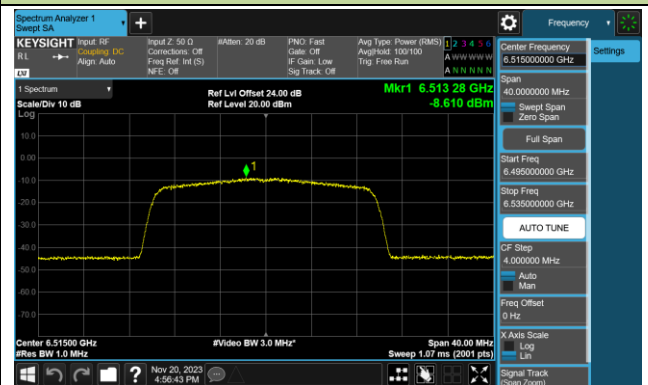

802.11be-EHT20 Power Spectral Density- Ant 1 (Nss = 1)

Channel 01 (5955MHz)

Channel 45 (6175MHz)

Channel 93 (6415MHz)

Channel 97 (6435MHz)

Channel 105 (6475MHz)

Channel 113 (6515MHz)

Channel 117 (6535MHz)

Channel 149 (6695MHz)

802.11be-EHT20 Power Spectral Density- Ant 1 (Nss = 1)

Channel 181 (6855MHz)

Channel 185 (6875MHz)

Channel 189 (6895MHz)

Channel 213 (7015MHz)

Channel 229 (7095MHz)

802.11be-EHT40 Power Spectral Density- Ant 1 (Nss = 1)