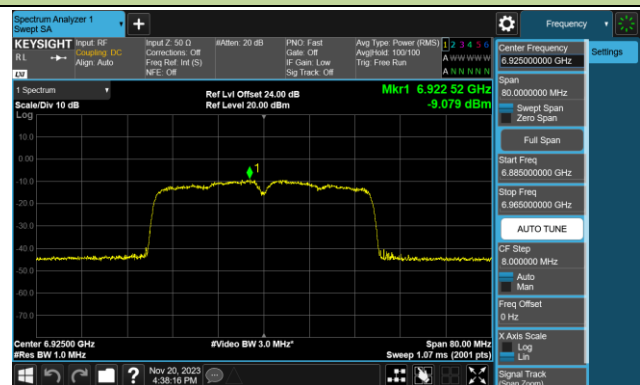

802.11be-EHT40 Power Spectral Density- Ant 1 (Nss = 1)

Channel 179 (6845MHz)

Channel 187 (6885MHz)

Channel 195 (6925MHz)

Channel 211 (7005MHz)

Channel 227 (7085MHz)

802.11be-EHT80 Power Spectral Density- Ant 1 (Nss = 1)