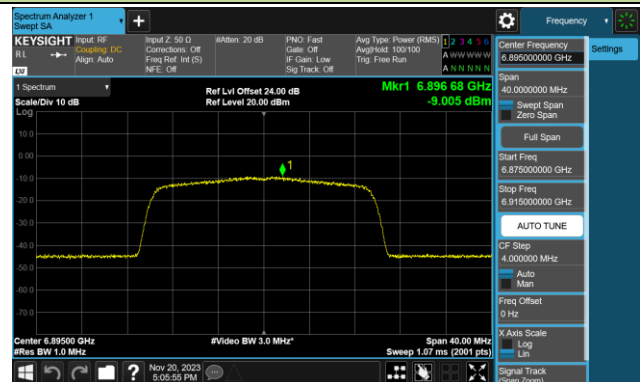

Channel 149 (6695MHz)

802.11be-EHT20 Power Spectral Density- Ant 1 (Nss = 1)

Channel 181 (6855MHz)

Channel 185 (6875MHz)

Channel 189 (6895MHz)

Channel 213 (7015MHz)

Channel 229 (7095MHz)

802.11be-EHT40 Power Spectral Density- Ant 1 (Nss = 1)

Channel 03 (5965MHz)

Channel 43 (6165MHz)

Channel 91 (6405MHz)

Channel 99 (6445MHz)

Channel 107 (6485MHz)

Channel 115 (6525MHz)

Channel 123 (6565MHz)

Channel 147 (6685MHz)