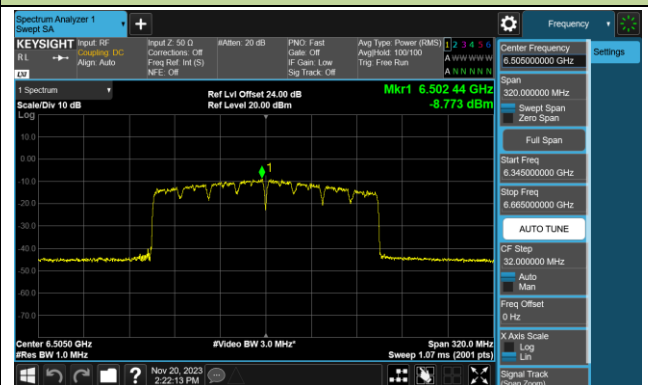

802.11ax-HE160 Power Spectral Density- Ant 1 (Nss = 1)

Channel 15 (6025MHz)

Channel 47 (6185MHz)

Channel 79 (6345MHz)

Channel 111 (6505MHz)

Channel 143 (6665MHz)

Channel 175 (6825MHz)

Channel 207 (6985MHz)

802.11be-EHT20 Power Spectral Density- Ant 1 (Nss = 1)

Channel 01 (5955MHz)

Channel 45 (6175MHz)

Channel 93 (6415MHz)

Channel 97 (6435MHz)

Channel 105 (6475MHz)

Channel 113 (6515MHz)

Channel 117 (6535MHz)