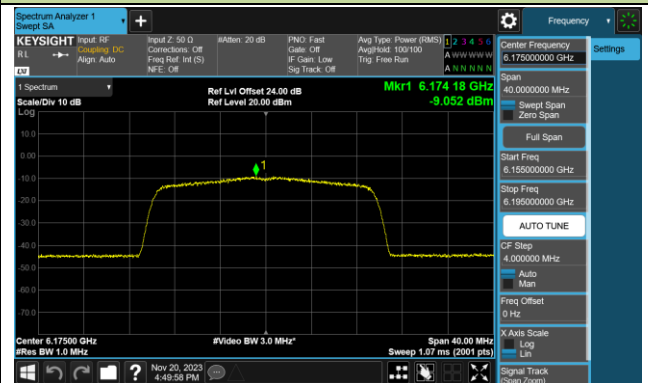

802.11ax-HE160 Power Spectral Density- Ant 1 (Nss = 1)

Channel 15 (6025MHz)

Channel 47 (6185MHz)

Channel 79 (6345MHz)

Channel 111 (6505MHz)

Channel 143 (6665MHz)

Channel 175 (6825MHz)

Channel 207 (6985MHz)

802.11be-EHT20 Power Spectral Density- Ant 1 (Nss = 1)

Channel 01 (5955MHz)

Channel 45 (6175MHz)

Channel 93 (6415MHz)

Channel 97 (6435MHz)

Channel 105 (6475MHz)

Channel 113 (6515MHz)

Channel 117 (6535MHz)