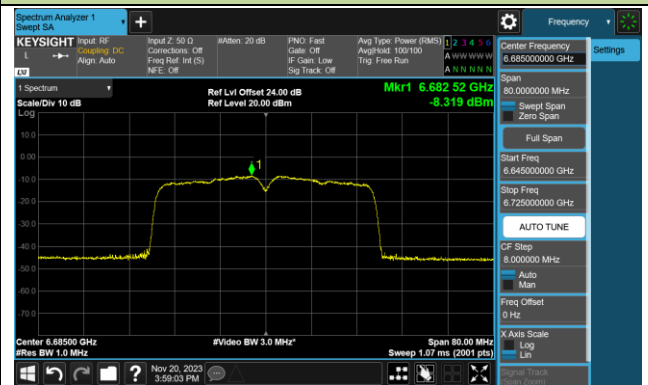

Channel 03 (5965MHz)

Channel 43 (6165MHz)

Channel 91 (6405MHz)

Channel 99 (6445MHz)

Channel 107 (6485MHz)

Channel 115 (6525MHz)

Channel 123 (6565MHz)

Channel 147 (6685MHz)

802.11be-EHT40 Power Spectral Density- Ant 1 (Nss = 1)

Channel 179 (6845MHz)

Channel 187 (6885MHz)

Channel 195 (6925MHz)

Channel 211 (7005MHz)

Channel 227 (7085MHz)

802.11be-EHT80 Power Spectral Density- Ant 1 (Nss = 1)