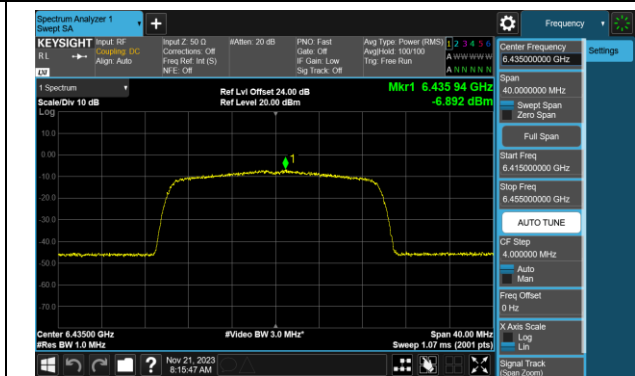

Channel 95 (6425MHz)

Channel 127 (6585MHz)

Channel 159 (6745MHz)

Channel 191 (6905MHz)

802.11ax-HE20 Power Spectral Density- Ant 0 (Nss = 2)

Channel 01 (5955MHz)

Channel 45 (6175MHz)

Channel 93 (6415MHz)

Channel 97 (6435MHz)

Channel 105 (6475MHz)

Channel 113 (6515MHz)

Channel 117 (6535MHz)

Channel 149 (6695MHz)

802.11ax-HE20 Power Spectral Density- Ant 0 (Nss = 2)

Channel 181 (6855MHz)

Channel 185 (6875MHz)