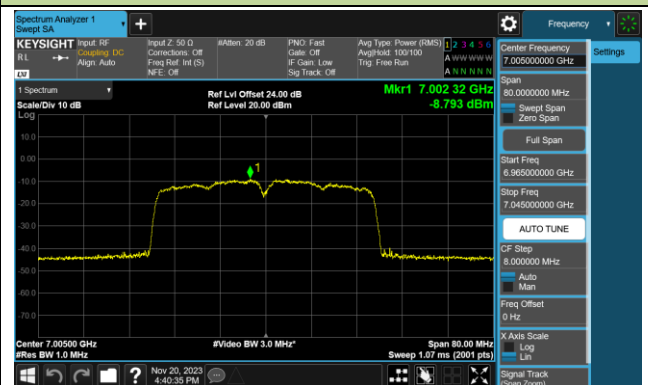

802.11be-EHT40 Power Spectral Density- Ant 1 (Nss = 1)

Channel 179 (6845MHz)

Channel 187 (6885MHz)

Channel 195 (6925MHz)

Channel 211 (7005MHz)

Channel 227 (7085MHz)

802.11be-EHT80 Power Spectral Density- Ant 1 (Nss = 1)