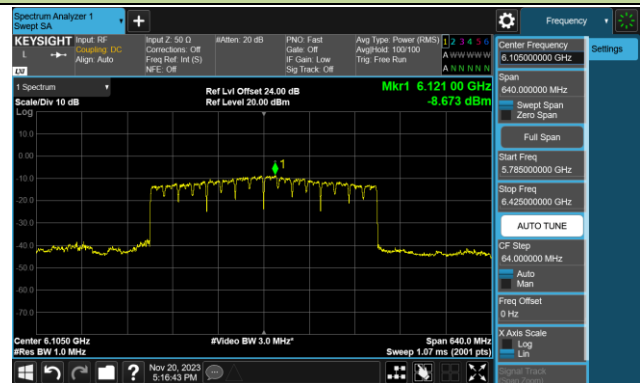

Channel 79 (6345MHz)

Channel 111 (6505MHz)

Channel 143 (6665MHz)

Channel 175 (6825MHz)

Channel 207 (6985MHz)

802.11be-EHT320 Power Spectral Density- Ant 1 (Nss = 1)

Channel 31 (6105MHz)

Channel 63 (6265MHz)

Channel 95 (6425MHz)

Channel 127 (6585MHz)

Channel 159 (6745MHz)

Channel 191 (6905MHz)

802.11ax-HE20 Power Spectral Density- Ant 0 (Nss = 2)

Channel 01 (5955MHz)

Channel 45 (6175MHz)

Channel 93 (6415MHz)