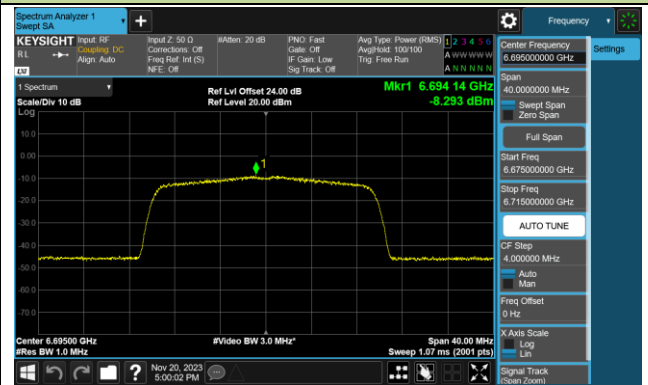

802.11be-EHT20 Power Spectral Density- Ant 1 (Nss = 1)

Channel 01 (5955MHz)

Channel 45 (6175MHz)

Channel 93 (6415MHz)

Channel 97 (6435MHz)

Channel 105 (6475MHz)

Channel 113 (6515MHz)

Channel 117 (6535MHz)

Channel 149 (6695MHz)

802.11be-EHT20 Power Spectral Density- Ant 1 (Nss = 1)

Channel 181 (6855MHz)

Channel 185 (6875MHz)

Channel 189 (6895MHz)

Channel 213 (7015MHz)

Channel 229 (7095MHz)

802.11be-EHT40 Power Spectral Density- Ant 1 (Nss = 1)