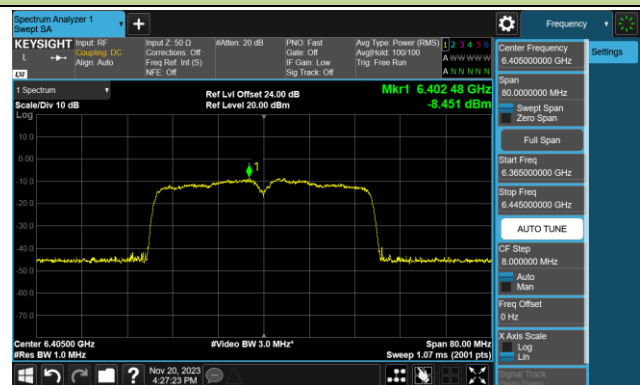

Channel 91 (6405MHz)