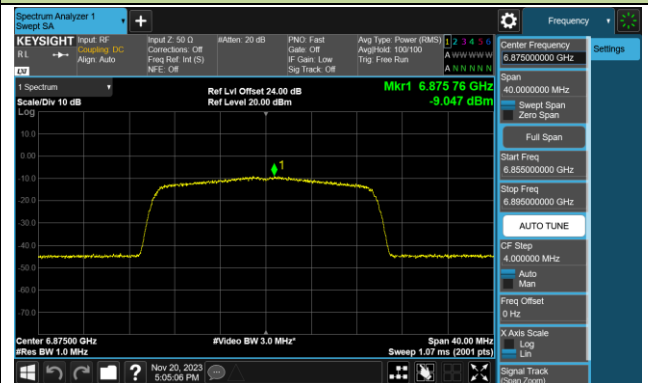

Channel 149 (6695MHz)

802.11be-EHT20 Power Spectral Density- Ant 1 (Nss = 1)

Channel 181 (6855MHz)

Channel 185 (6875MHz)

Channel 189 (6895MHz)

Channel 213 (7015MHz)

Channel 229 (7095MHz)

802.11be-EHT40 Power Spectral Density- Ant 1 (Nss = 1)

Channel 03 (5965MHz)

Channel 43 (6165MHz)

Channel 91 (6405MHz)

Channel 99 (6445MHz)

Channel 107 (6485MHz)

Channel 115 (6525MHz)

Channel 123 (6565MHz)

Channel 147 (6685MHz)