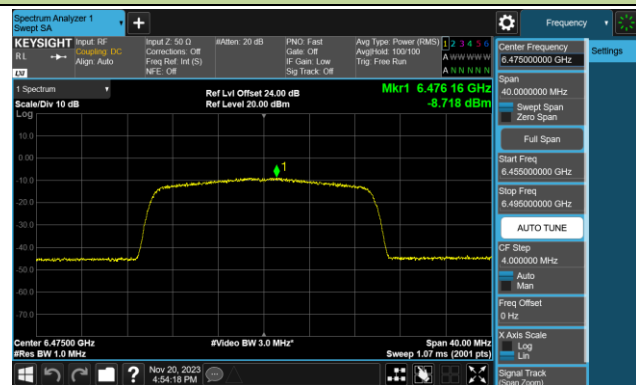

802.11be-EHT20 Power Spectral Density- Ant 1 (Nss = 1)

Channel 01 (5955MHz)

Channel 45 (6175MHz)

Channel 93 (6415MHz)

Channel 97 (6435MHz)

Channel 105 (6475MHz)

Channel 113 (6515MHz)

Channel 117 (6535MHz)

Channel 149 (6695MHz)

802.11be-EHT20 Power Spectral Density- Ant 1 (Nss = 1)

Channel 181 (6855MHz)

Channel 185 (6875MHz)

Channel 189 (6895MHz)

Channel 213 (7015MHz)

Channel 229 (7095MHz)

802.11be-EHT40 Power Spectral Density- Ant 1 (Nss = 1)