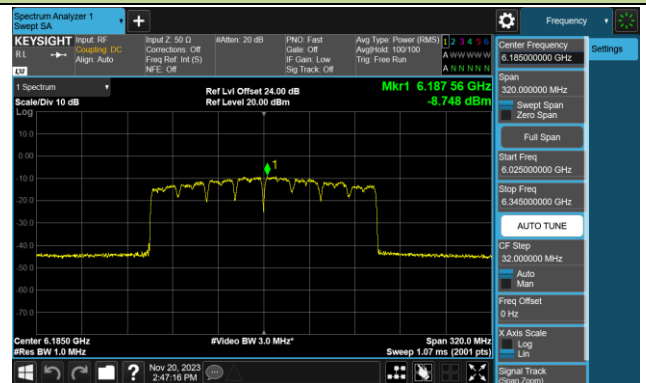

802.11be-EHT80 Power Spectral Density- Ant 1 (Nss = 1)

Channel 183 (6865MHz)

Channel 199 (6945MHz)

Channel 215 (7025MHz)

802.11be-EHT160 Power Spectral Density- Ant 1 (Nss = 1)

Channel 15 (6025MHz)

Channel 47 (6185MHz)