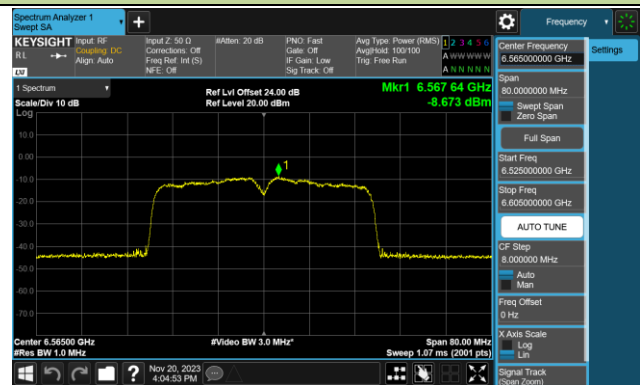

Channel 03 (5965MHz)

Channel 43 (6165MHz)

Channel 91 (6405MHz)

Channel 99 (6445MHz)

Channel 107 (6485MHz)

Channel 115 (6525MHz)

Channel 123 (6565MHz)

Channel 147 (6685MHz)

802.11be-EHT40 Power Spectral Density- Ant 1 (Nss = 1)

Channel 179 (6845MHz)

Channel 187 (6885MHz)

Channel 195 (6925MHz)

Channel 211 (7005MHz)

Channel 227 (7085MHz)

802.11be-EHT80 Power Spectral Density- Ant 1 (Nss = 1)