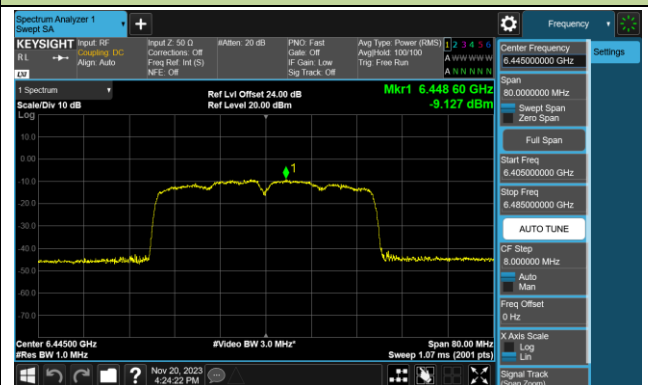

Channel 03 (5965MHz)

Channel 43 (6165MHz)

Channel 91 (6405MHz)

Channel 99 (6445MHz)

Channel 107 (6485MHz)

Channel 115 (6525MHz)

Channel 123 (6565MHz)

Channel 147 (6685MHz)

802.11be-EHT40 Power Spectral Density- Ant 1 (Nss = 1)

Channel 179 (6845MHz)

Channel 187 (6885MHz)

Channel 195 (6925MHz)

Channel 211 (7005MHz)

Channel 227 (7085MHz)

802.11be-EHT80 Power Spectral Density- Ant 1 (Nss = 1)