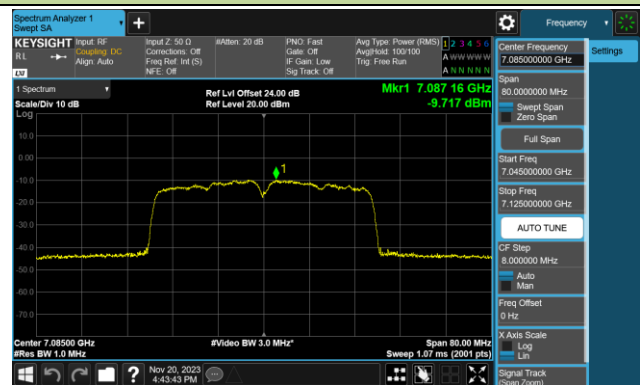

802.11be-EHT40 Power Spectral Density- Ant 1 (Nss = 1)

Channel 179 (6845MHz)

Channel 187 (6885MHz)

Channel 195 (6925MHz)

Channel 211 (7005MHz)

Channel 227 (7085MHz)

802.11be-EHT80 Power Spectral Density- Ant 1 (Nss = 1)