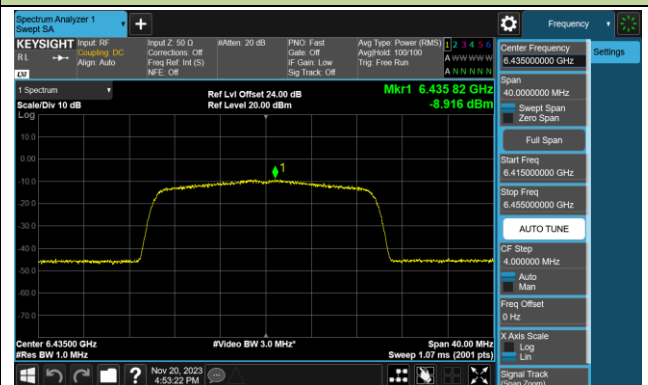

802.11be-EHT20 Power Spectral Density- Ant 1 (Nss = 1)

Channel 01 (5955MHz)

Channel 45 (6175MHz)

Channel 93 (6415MHz)

Channel 97 (6435MHz)

Channel 105 (6475MHz)

Channel 113 (6515MHz)

Channel 117 (6535MHz)

Channel 149 (6695MHz)

802.11be-EHT20 Power Spectral Density- Ant 1 (Nss = 1)

Channel 181 (6855MHz)

Channel 185 (6875MHz)

Channel 189 (6895MHz)

Channel 213 (7015MHz)

Channel 229 (7095MHz)

802.11be-EHT40 Power Spectral Density- Ant 1 (Nss = 1)