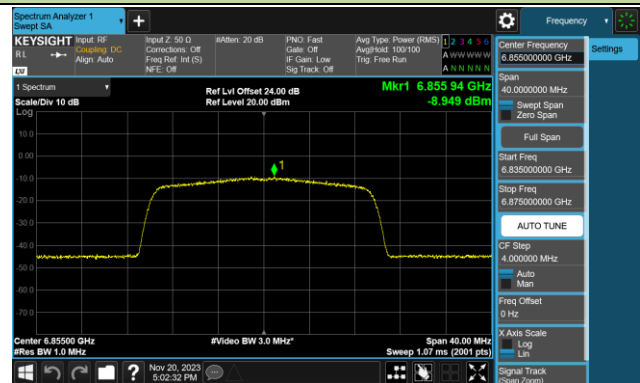

802.11be-EHT20 Power Spectral Density- Ant 1 (Nss = 1)

Channel 01 (5955MHz)

Channel 45 (6175MHz)

Channel 93 (6415MHz)

Channel 97 (6435MHz)

Channel 105 (6475MHz)

Channel 113 (6515MHz)

Channel 117 (6535MHz)

Channel 149 (6695MHz)

802.11be-EHT20 Power Spectral Density- Ant 1 (Nss = 1)

Channel 181 (6855MHz)

Channel 185 (6875MHz)

Channel 189 (6895MHz)

Channel 213 (7015MHz)

Channel 229 (7095MHz)

802.11be-EHT40 Power Spectral Density- Ant 1 (Nss = 1)