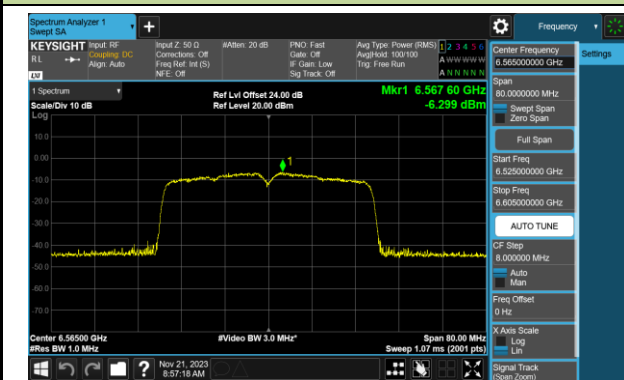

Channel 189 (6895MHz)

Channel 213 (7015MHz)

Channel 229 (7095MHz)

802.11ax-HE40 Power Spectral Density- Ant 0 (Nss = 2)

Channel 03 (5965MHz)

Channel 43 (6165MHz)

Channel 91 (6405MHz)

Channel 99 (6445MHz)

Channel 107 (6485MHz)

Channel 115 (6525MHz)

Channel 123 (6565MHz)

Channel 147 (6685MHz)

802.11ax-HE40 Power Spectral Density- Ant 0 (Nss = 2)

Channel 179 (6845MHz)

Channel 187 (6885MHz)

Channel 195 (6925MHz)

Channel 211 (7005MHz)

Channel 227 (7085MHz)