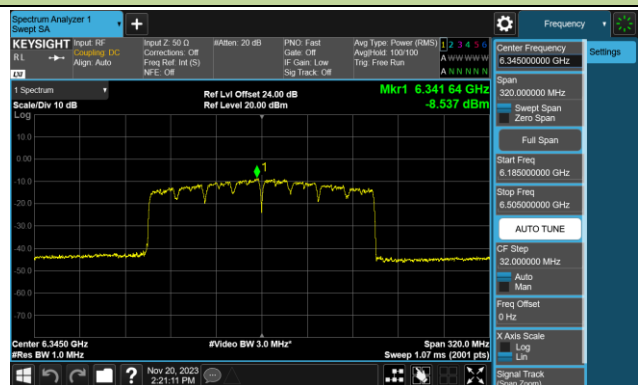

802.11ax-HE160 Power Spectral Density- Ant 1 (Nss = 1)

Channel 15 (6025MHz)

Channel 47 (6185MHz)

Channel 79 (6345MHz)

Channel 111 (6505MHz)

Channel 143 (6665MHz)

Channel 175 (6825MHz)

Channel 207 (6985MHz)

802.11be-EHT20 Power Spectral Density- Ant 1 (Nss = 1)

Channel 01 (5955MHz)

Channel 45 (6175MHz)

Channel 93 (6415MHz)

Channel 97 (6435MHz)

Channel 105 (6475MHz)

Channel 113 (6515MHz)

Channel 117 (6535MHz)