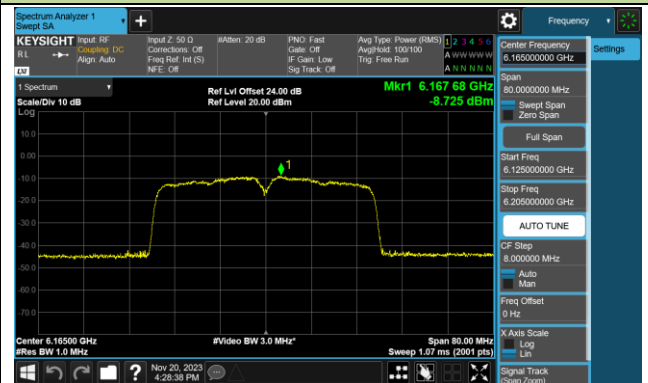

Channel 43 (6165MHz)