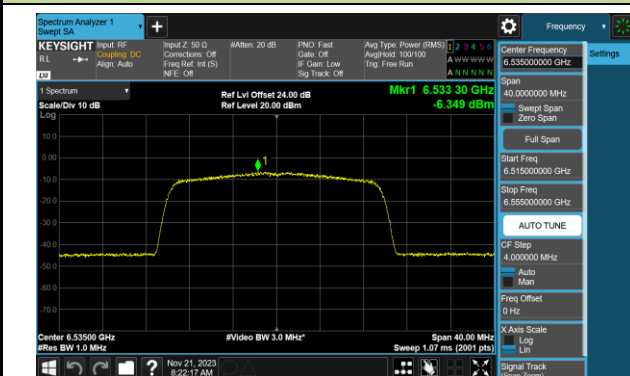

Channel 95 (6425MHz)

Channel 127 (6585MHz)

Channel 159 (6745MHz)

Channel 191 (6905MHz)

802.11ax-HE20 Power Spectral Density- Ant 0 (Nss = 2)

Channel 01 (5955MHz)

Channel 45 (6175MHz)

Channel 93 (6415MHz)

Channel 97 (6435MHz)

Channel 105 (6475MHz)

Channel 113 (6515MHz)

Channel 117 (6535MHz)

Channel 149 (6695MHz)

802.11ax-HE20 Power Spectral Density- Ant 0 (Nss = 2)

Channel 181 (6855MHz)

Channel 185 (6875MHz)

Channel 189 (6895MHz)

Channel 213 (7015MHz)

Channel 229 (7095MHz)

802.11ax-HE40 Power Spectral Density- Ant 0 (Nss = 2)

Channel 03 (5965MHz)

Channel 43 (6165MHz)

Channel 91 (6405MHz)

Channel 99 (6445MHz)