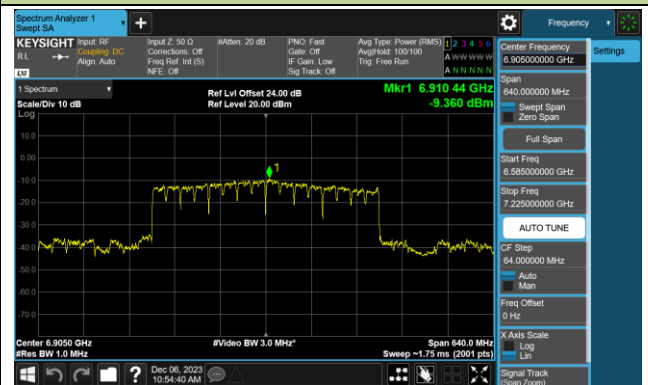

Channel 95 (6425MHz)

Channel 127 (6585MHz)

Channel 159 (6745MHz)

Channel 191 (6905MHz)

802.11ax-HE20 Power Spectral Density- Ant 0 (Nss = 2)

Channel 01 (5955MHz)

Channel 45 (6175MHz)

Channel 93 (6415MHz)

Channel 97 (6435MHz)

Channel 105 (6475MHz)

Channel 113 (6515MHz)

Channel 117 (6535MHz)

Channel 149 (6695MHz)

802.11ax-HE20 Power Spectral Density- Ant 0 (Nss = 2)

Channel 181 (6855MHz)

Channel 185 (6875MHz)