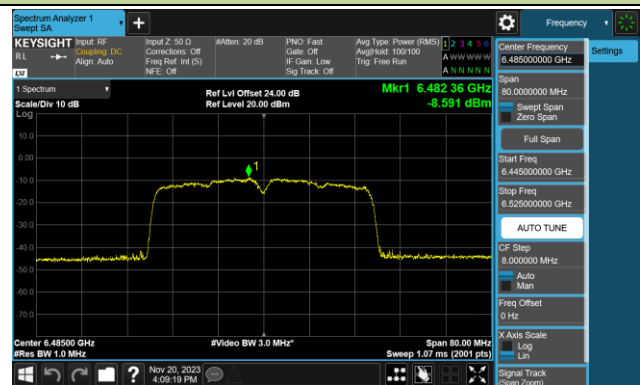

Channel 03 (5965MHz)

Channel 43 (6165MHz)

Channel 91 (6405MHz)

Channel 99 (6445MHz)

Channel 107 (6485MHz)

Channel 115 (6525MHz)

Channel 123 (6565MHz)

Channel 147 (6685MHz)

802.11be-EHT40 Power Spectral Density- Ant 1 (Nss = 1)

Channel 179 (6845MHz)

Channel 187 (6885MHz)

Channel 195 (6925MHz)

Channel 211 (7005MHz)

Channel 227 (7085MHz)

802.11be-EHT80 Power Spectral Density- Ant 1 (Nss = 1)