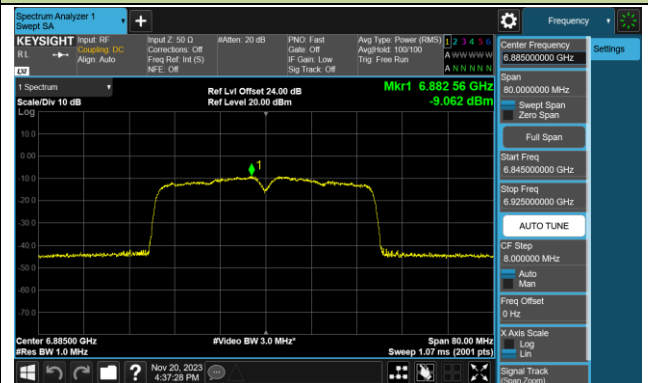

Channel 03 (5965MHz)

Channel 43 (6165MHz)

Channel 91 (6405MHz)

Channel 99 (6445MHz)

Channel 107 (6485MHz)

Channel 115 (6525MHz)

Channel 123 (6565MHz)

Channel 147 (6685MHz)

802.11be-EHT40 Power Spectral Density- Ant 1 (Nss = 1)

Channel 179 (6845MHz)

Channel 187 (6885MHz)

Channel 195 (6925MHz)

Channel 211 (7005MHz)

Channel 227 (7085MHz)

802.11be-EHT80 Power Spectral Density- Ant 1 (Nss = 1)