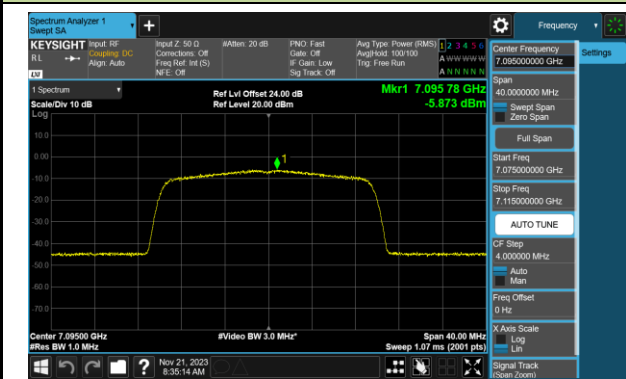

Channel 97 (6435MHz)

Channel 105 (6475MHz)

Channel 113 (6515MHz)

Channel 117 (6535MHz)

Channel 149 (6695MHz)

802.11ax-HE20 Power Spectral Density- Ant 0 (Nss = 2)

Channel 181 (6855MHz)

Channel 185 (6875MHz)

Channel 189 (6895MHz)

Channel 213 (7015MHz)

Channel 229 (7095MHz)

802.11ax-HE40 Power Spectral Density- Ant 0 (Nss = 2)

Channel 03 (5965MHz)

Channel 43 (6165MHz)

Channel 91 (6405MHz)

Channel 99 (6445MHz)