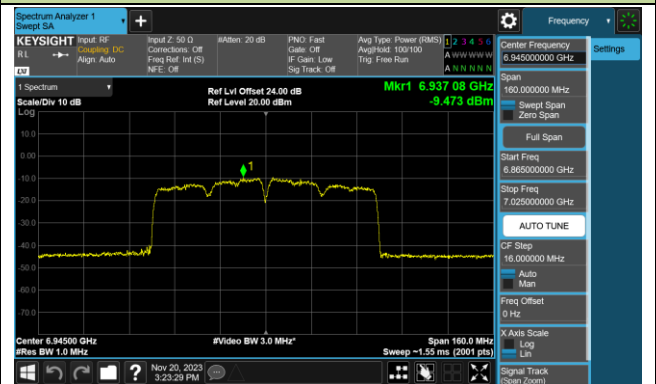

Channel 07 (5985MHz)

Channel 39 (6145MHz)

Channel 87 (6385MHz)

Channel 103 (6465MHz)

Channel 119 (6545MHz)

Channel 135 (6625MHz)

Channel 151 (6705MHz)

Channel 167 (6785MHz)

802.11be-EHT80 Power Spectral Density- Ant 1 (Nss = 1)

Channel 183 (6865MHz)

Channel 199 (6945MHz)

Channel 215 (7025MHz)

802.11be-EHT160 Power Spectral Density- Ant 1 (Nss = 1)

Channel 15 (6025MHz)

Channel 47 (6185MHz)