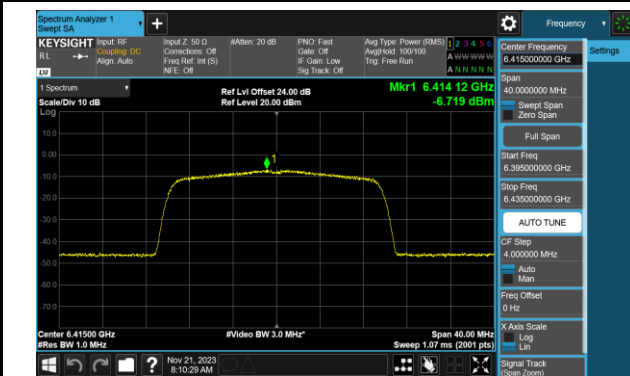

Channel 95 (6425MHz)

Channel 127 (6585MHz)

Channel 159 (6745MHz)

Channel 191 (6905MHz)

802.11ax-HE20 Power Spectral Density- Ant 0 (Nss = 2)

Channel 01 (5955MHz)

Channel 45 (6175MHz)

Channel 93 (6415MHz)

Channel 97 (6435MHz)

Channel 105 (6475MHz)

Channel 113 (6515MHz)

Channel 117 (6535MHz)

Channel 149 (6695MHz)

802.11ax-HE20 Power Spectral Density- Ant 0 (Nss = 2)

Channel 181 (6855MHz)

Channel 185 (6875MHz)