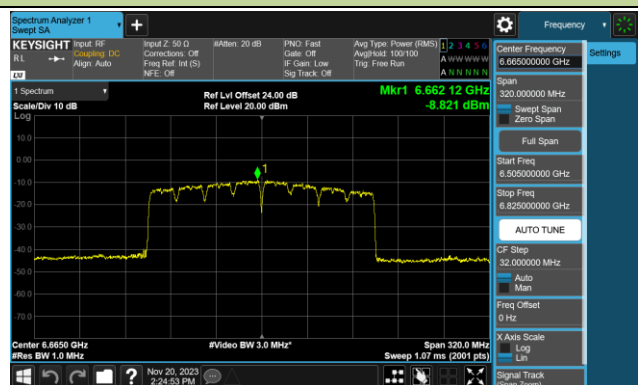

802.11ax-HE160 Power Spectral Density- Ant 1 (Nss = 1)

Channel 15 (6025MHz)

Channel 47 (6185MHz)

Channel 79 (6345MHz)

Channel 111 (6505MHz)

Channel 143 (6665MHz)

Channel 175 (6825MHz)

Channel 207 (6985MHz)

802.11be-EHT20 Power Spectral Density- Ant 1 (Nss = 1)

Channel 01 (5955MHz)

Channel 45 (6175MHz)

Channel 93 (6415MHz)

Channel 97 (6435MHz)

Channel 105 (6475MHz)

Channel 113 (6515MHz)

Channel 117 (6535MHz)