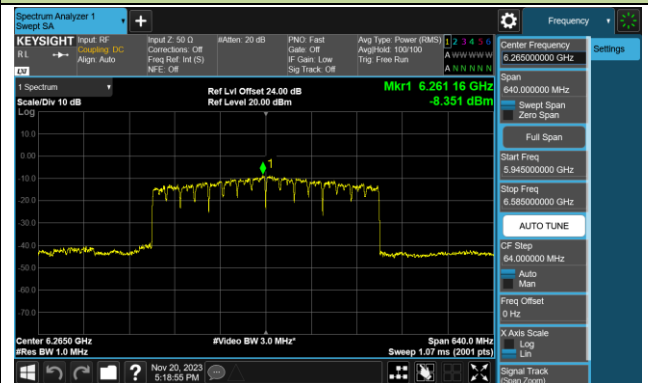

802.11be-EHT80 Power Spectral Density- Ant 1 (Nss = 1)

Channel 183 (6865MHz)

Channel 199 (6945MHz)

Channel 215 (7025MHz)

802.11be-EHT160 Power Spectral Density- Ant 1 (Nss = 1)

Channel 15 (6025MHz)

Channel 47 (6185MHz)

Channel 79 (6345MHz)

Channel 111 (6505MHz)

Channel 143 (6665MHz)

Channel 175 (6825MHz)

Channel 207 (6985MHz)

802.11be-EHT320 Power Spectral Density- Ant 1 (Nss = 1)

Channel 31 (6105MHz)

Channel 63 (6265MHz)

Channel 95 (6425MHz)

Channel 127 (6585MHz)

Channel 159 (6745MHz)

Channel 191 (6905MHz)

802.11ax-HE20 Power Spectral Density- Ant 0 (Nss = 2)

Channel 01 (5955MHz)

Channel 45 (6175MHz)

Channel 93 (6415MHz)