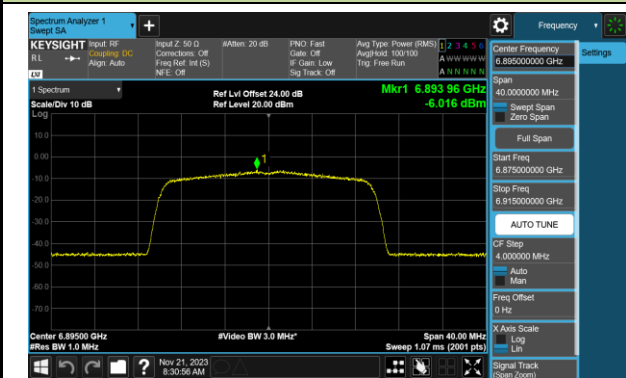

Channel 189 (6895MHz)