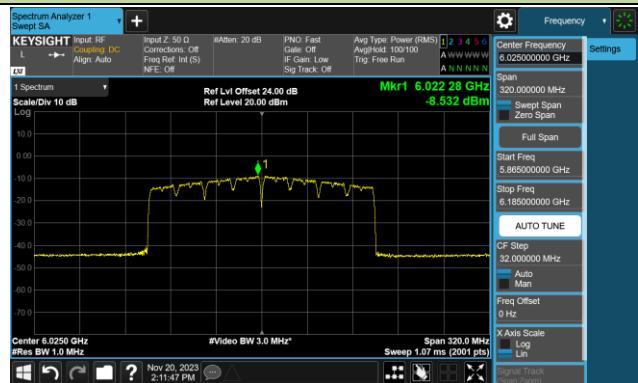

802.11ax-HE160 Power Spectral Density- Ant 1 (Nss = 1)

Channel 15 (6025MHz)

Channel 47 (6185MHz)

Channel 79 (6345MHz)

Channel 111 (6505MHz)

Channel 143 (6665MHz)

Channel 175 (6825MHz)

Channel 207 (6985MHz)

802.11be-EHT20 Power Spectral Density- Ant 1 (Nss = 1)

Channel 01 (5955MHz)

Channel 45 (6175MHz)

Channel 93 (6415MHz)

Channel 97 (6435MHz)

Channel 105 (6475MHz)

Channel 113 (6515MHz)

Channel 117 (6535MHz)