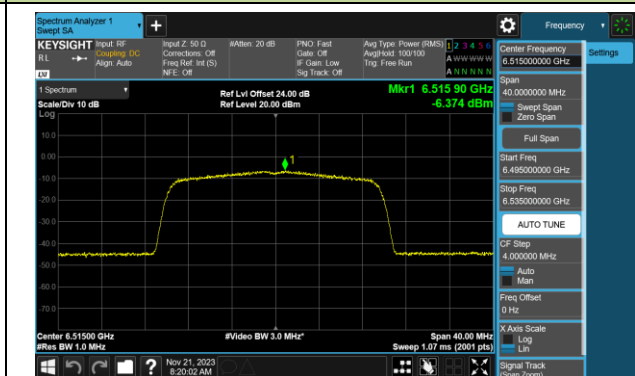

Channel 95 (6425MHz)

Channel 127 (6585MHz)

Channel 159 (6745MHz)

Channel 191 (6905MHz)

802.11ax-HE20 Power Spectral Density- Ant 0 (Nss = 2)

Channel 01 (5955MHz)

Channel 45 (6175MHz)

Channel 93 (6415MHz)

Channel 97 (6435MHz)

Channel 105 (6475MHz)

Channel 113 (6515MHz)

Channel 117 (6535MHz)

Channel 149 (6695MHz)

802.11ax-HE20 Power Spectral Density- Ant 0 (Nss = 2)

Channel 181 (6855MHz)

Channel 185 (6875MHz)