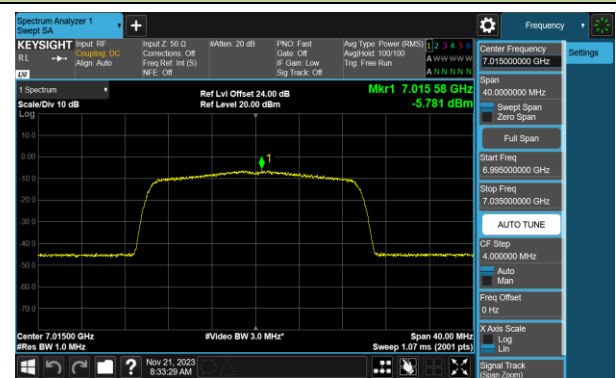

Channel 97 (6435MHz)

Channel 105 (6475MHz)

Channel 113 (6515MHz)

Channel 117 (6535MHz)

Channel 149 (6695MHz)

802.11ax-HE20 Power Spectral Density- Ant 0 (Nss = 2)

Channel 181 (6855MHz)

Channel 185 (6875MHz)

Channel 189 (6895MHz)

Channel 213 (7015MHz)

Channel 229 (7095MHz)

802.11ax-HE40 Power Spectral Density- Ant 0 (Nss = 2)

Channel 03 (5965MHz)

Channel 43 (6165MHz)

Channel 91 (6405MHz)

Channel 99 (6445MHz)