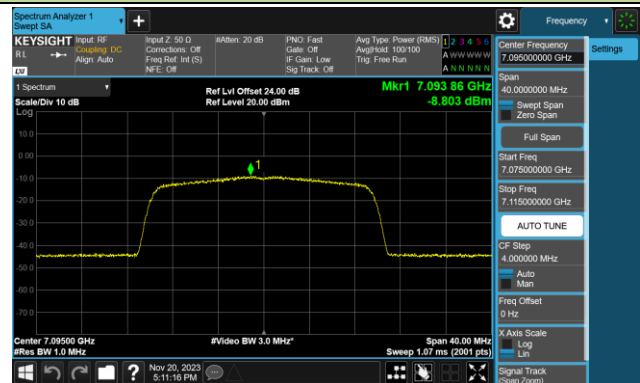

Channel 149 (6695MHz)

802.11be-EHT20 Power Spectral Density- Ant 1 (Nss = 1)

Channel 181 (6855MHz)

Channel 185 (6875MHz)

Channel 189 (6895MHz)

Channel 213 (7015MHz)

Channel 229 (7095MHz)

802.11be-EHT40 Power Spectral Density- Ant 1 (Nss = 1)

Channel 03 (5965MHz)

Channel 43 (6165MHz)

Channel 91 (6405MHz)

Channel 99 (6445MHz)

Channel 107 (6485MHz)

Channel 115 (6525MHz)

Channel 123 (6565MHz)

Channel 147 (6685MHz)