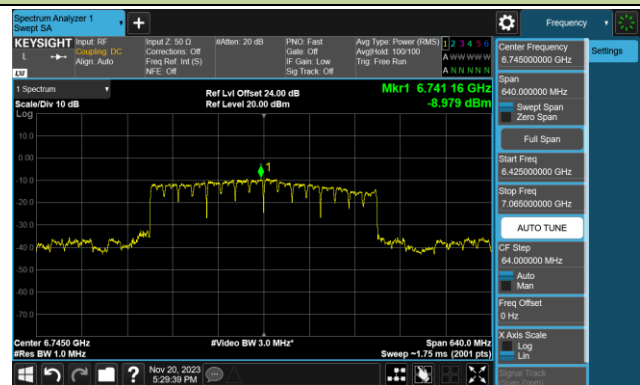

802.11be-EHT80 Power Spectral Density- Ant 1 (Nss = 1)

Channel 183 (6865MHz)

Channel 199 (6945MHz)

Channel 215 (7025MHz)

802.11be-EHT160 Power Spectral Density- Ant 1 (Nss = 1)

Channel 15 (6025MHz)

Channel 47 (6185MHz)

Channel 79 (6345MHz)

Channel 111 (6505MHz)

Channel 143 (6665MHz)

Channel 175 (6825MHz)

Channel 207 (6985MHz)

802.11be-EHT320 Power Spectral Density- Ant 1 (Nss = 1)

Channel 31 (6105MHz)

Channel 63 (6265MHz)

Channel 95 (6425MHz)

Channel 127 (6585MHz)

Channel 159 (6745MHz)

Channel 191 (6905MHz)

802.11ax-HE20 Power Spectral Density- Ant 0 (Nss = 2)

Channel 01 (5955MHz)

Channel 45 (6175MHz)

Channel 93 (6415MHz)