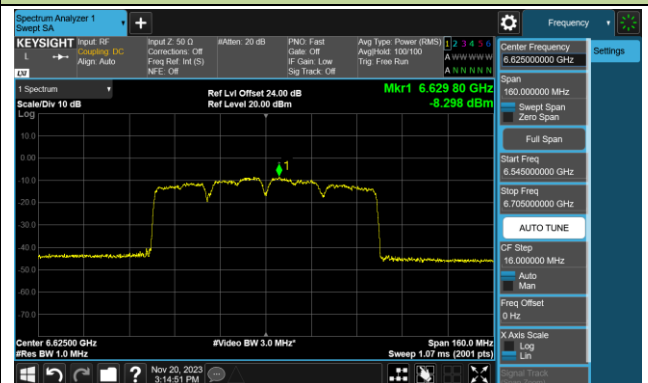

Channel 07 (5985MHz)

Channel 39 (6145MHz)

Channel 87 (6385MHz)

Channel 103 (6465MHz)

Channel 119 (6545MHz)

Channel 135 (6625MHz)

Channel 151 (6705MHz)

Channel 167 (6785MHz)

802.11be-EHT80 Power Spectral Density- Ant 1 (Nss = 1)

Channel 183 (6865MHz)

Channel 199 (6945MHz)

Channel 215 (7025MHz)

802.11be-EHT160 Power Spectral Density- Ant 1 (Nss = 1)

Channel 15 (6025MHz)

Channel 47 (6185MHz)