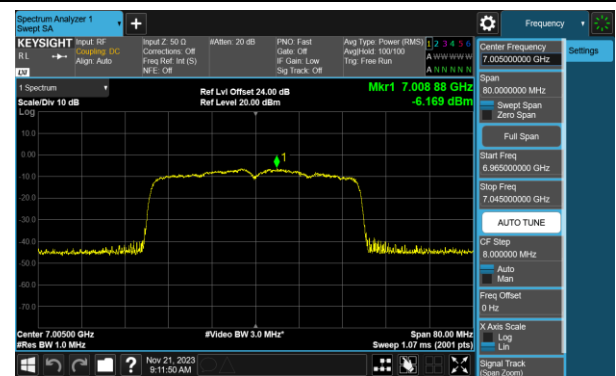

Channel 107 (6485MHz)

Channel 115 (6525MHz)

Channel 123 (6565MHz)

Channel 147 (6685MHz)

802.11ax-HE40 Power Spectral Density- Ant 0 (Nss = 2)

Channel 179 (6845MHz)

Channel 187 (6885MHz)

Channel 195 (6925MHz)

Channel 211 (7005MHz)

Channel 227 (7085MHz)