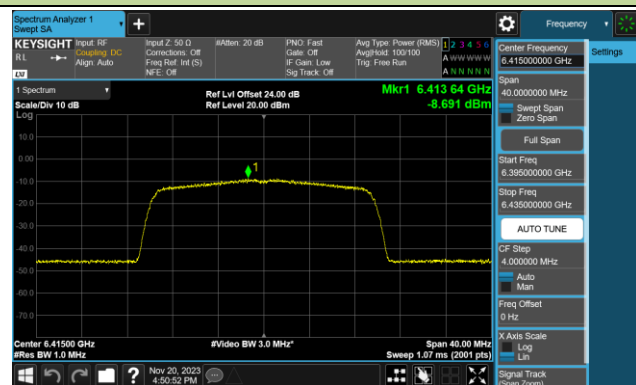

802.11be-EHT20 Power Spectral Density- Ant 1 (Nss = 1)

Channel 01 (5955MHz)

Channel 45 (6175MHz)

Channel 93 (6415MHz)

Channel 97 (6435MHz)

Channel 105 (6475MHz)

Channel 113 (6515MHz)

Channel 117 (6535MHz)

Channel 149 (6695MHz)

802.11be-EHT20 Power Spectral Density- Ant 1 (Nss = 1)

Channel 181 (6855MHz)

Channel 185 (6875MHz)

Channel 189 (6895MHz)

Channel 213 (7015MHz)

Channel 229 (7095MHz)

802.11be-EHT40 Power Spectral Density- Ant 1 (Nss = 1)