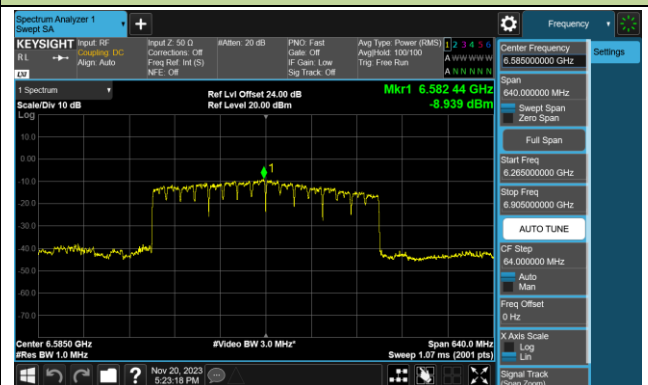

802.11be-EHT80 Power Spectral Density- Ant 1 (Nss = 1)

Channel 183 (6865MHz)

Channel 199 (6945MHz)

Channel 215 (7025MHz)

802.11be-EHT160 Power Spectral Density- Ant 1 (Nss = 1)

Channel 15 (6025MHz)

Channel 47 (6185MHz)

Channel 79 (6345MHz)

Channel 111 (6505MHz)

Channel 143 (6665MHz)

Channel 175 (6825MHz)

Channel 207 (6985MHz)

802.11be-EHT320 Power Spectral Density- Ant 1 (Nss = 1)

Channel 31 (6105MHz)

Channel 63 (6265MHz)

Channel 95 (6425MHz)

Channel 127 (6585MHz)

Channel 159 (6745MHz)

Channel 191 (6905MHz)

802.11ax-HE20 Power Spectral Density- Ant 0 (Nss = 2)

Channel 01 (5955MHz)

Channel 45 (6175MHz)

Channel 93 (6415MHz)