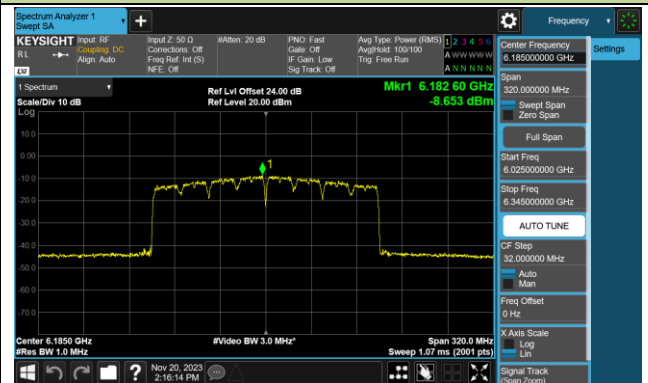

802.11ax-HE160 Power Spectral Density- Ant 1 (Nss = 1)

Channel 15 (6025MHz)

Channel 47 (6185MHz)

Channel 79 (6345MHz)

Channel 111 (6505MHz)

Channel 143 (6665MHz)

Channel 175 (6825MHz)

Channel 207 (6985MHz)

802.11be-EHT20 Power Spectral Density- Ant 1 (Nss = 1)

Channel 01 (5955MHz)

Channel 45 (6175MHz)

Channel 93 (6415MHz)

Channel 97 (6435MHz)

Channel 105 (6475MHz)

Channel 113 (6515MHz)

Channel 117 (6535MHz)