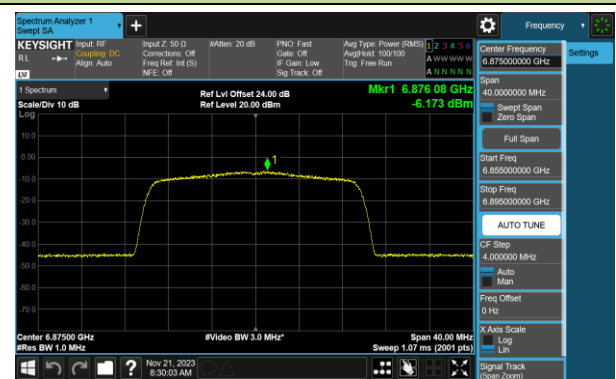

Channel 97 (6435MHz)

Channel 105 (6475MHz)

Channel 113 (6515MHz)

Channel 117 (6535MHz)

Channel 149 (6695MHz)

802.11ax-HE20 Power Spectral Density- Ant 0 (Nss = 2)

Channel 181 (6855MHz)

Channel 185 (6875MHz)