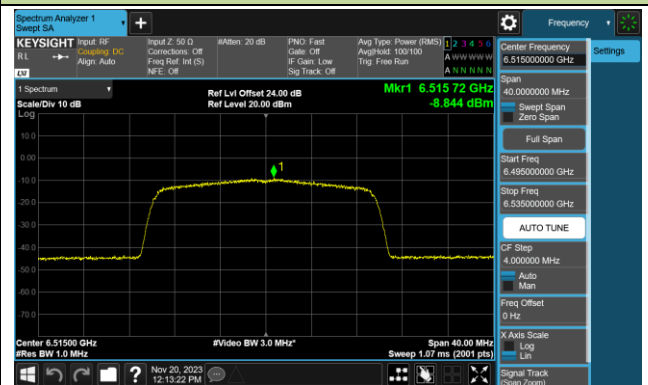

Channel 95 (6425MHz)

Channel 127 (6585MHz)

Channel 159 (6745MHz)

Channel 191 (6905MHz)

802.11ax-HE20 Power Spectral Density- Ant 1 (Nss = 1)

Channel 01 (5955MHz)

Channel 45 (6175MHz)

Channel 93 (6415MHz)

Channel 97 (6435MHz)

Channel 105 (6475MHz)

Channel 113 (6515MHz)

Channel 117 (6535MHz)

Channel 149 (6695MHz)

802.11ax-HE20 Power Spectral Density- Ant 1 (Nss = 1)

Channel 181 (6855MHz)

Channel 185 (6875MHz)