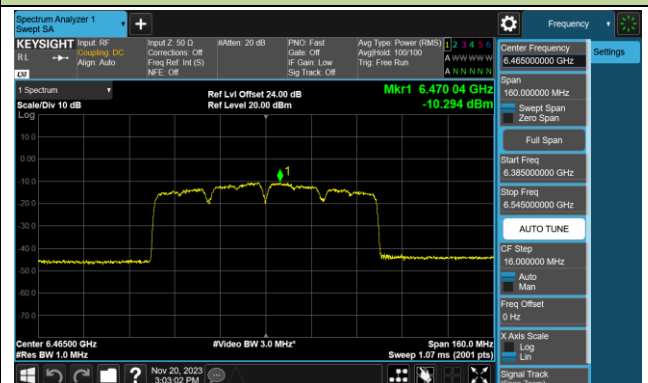

Channel 07 (5985MHz)

Channel 39 (6145MHz)

Channel 87 (6385MHz)

Channel 103 (6465MHz)

Channel 119 (6545MHz)

Channel 135 (6625MHz)

Channel 151 (6705MHz)

Channel 167 (6785MHz)

802.11be-EHT80 Power Spectral Density- Ant 0 (Nss = 1)

Channel 183 (6865MHz)

Channel 199 (6945MHz)

Channel 215 (7025MHz)

802.11be-EHT160 Power Spectral Density- Ant 0 (Nss = 1)

Channel 15 (6025MHz)

Channel 47 (6185MHz)