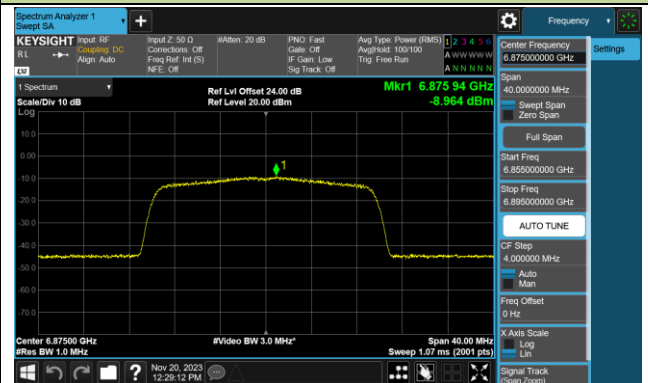

Channel 97 (6435MHz)

Channel 105 (6475MHz)

Channel 113 (6515MHz)

Channel 117 (6535MHz)

Channel 149 (6695MHz)

802.11ax-HE20 Power Spectral Density- Ant 1 (Nss = 1)

Channel 181 (6855MHz)

Channel 185 (6875MHz)