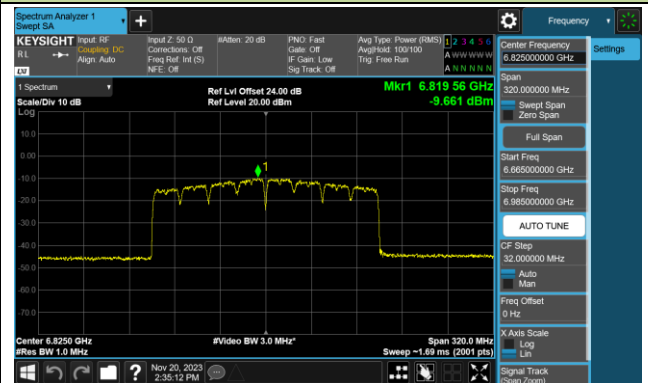

Channel 79 (6345MHz)

Channel 111 (6505MHz)

Channel 143 (6665MHz)

Channel 175 (6825MHz)

Channel 207 (6985MHz)

802.11be-EHT320 Power Spectral Density- Ant 0 (Nss = 1)

Channel 31 (6105MHz)

Channel 63 (6265MHz)