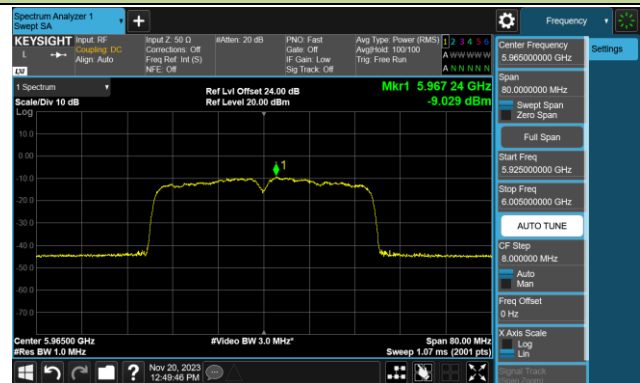

Channel 189 (6895MHz)

Channel 213 (7015MHz)

Channel 229 (7095MHz)

802.11ax-HE40 Power Spectral Density- Ant 1 (Nss = 1)

Channel 03 (5965MHz)

Channel 43 (6165MHz)

Channel 91 (6405MHz)

Channel 99 (6445MHz)