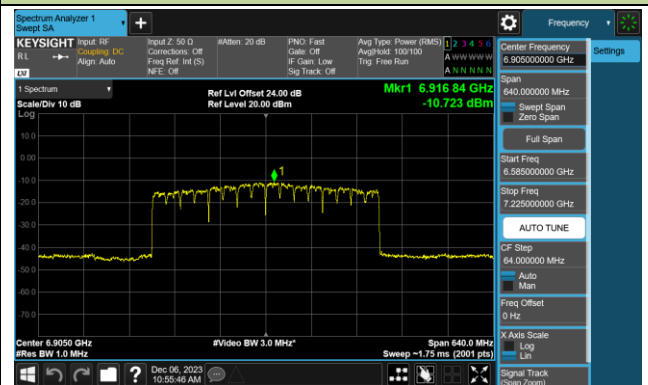

Channel 95 (6425MHz)

Channel 127 (6585MHz)

Channel 159 (6745MHz)

Channel 191 (6905MHz)

802.11ax-HE20 Power Spectral Density- Ant 1 (Nss = 1)

Channel 01 (5955MHz)

Channel 45 (6175MHz)

Channel 93 (6415MHz)

Channel 97 (6435MHz)

Channel 105 (6475MHz)

Channel 113 (6515MHz)

Channel 117 (6535MHz)

Channel 149 (6695MHz)

802.11ax-HE20 Power Spectral Density- Ant 1 (Nss = 1)

Channel 181 (6855MHz)

Channel 185 (6875MHz)