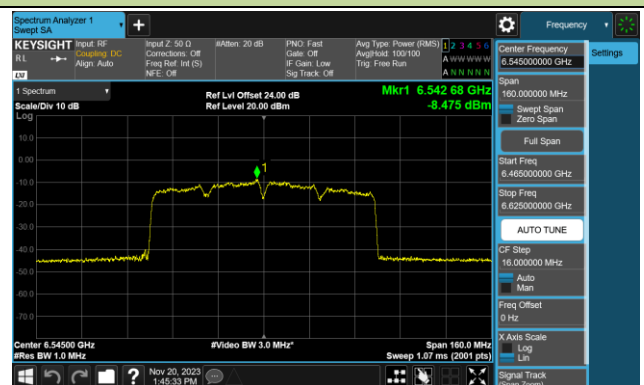

Channel 211 (7005MHz)

Channel 227 (7085MHz)

802.11ax-HE80 Power Spectral Density- Ant 1 (Nss = 1)

Channel 07 (5985MHz)

Channel 39 (6145MHz)

Channel 87 (6385MHz)

Channel 103 (6465MHz)

Channel 119 (6545MHz)

Channel 135 (6625MHz)

Channel 151 (6705MHz)

Channel 167 (6785MHz)

802.11ax-HE80 Power Spectral Density- Ant 1 (Nss = 1)

Channel 183 (6865MHz)

Channel 199 (6945MHz)

Channel 215 (7025MHz)