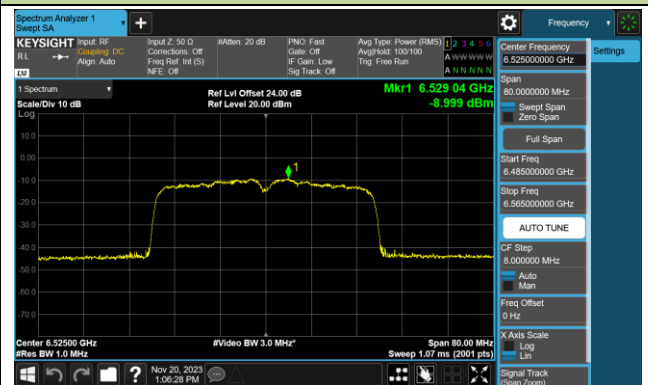

Channel 115 (6525MHz)