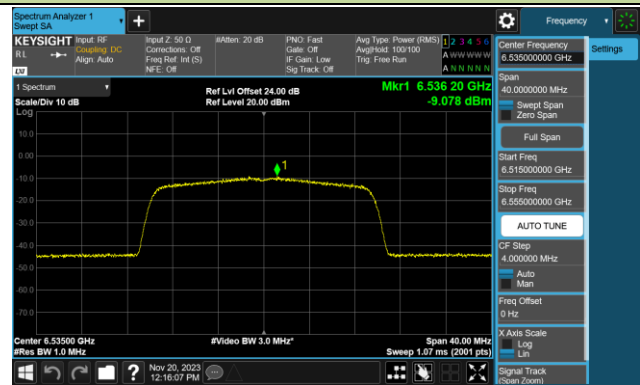

Channel 97 (6435MHz)

Channel 105 (6475MHz)

Channel 113 (6515MHz)

Channel 117 (6535MHz)

Channel 149 (6695MHz)

802.11ax-HE20 Power Spectral Density- Ant 1 (Nss = 1)

Channel 181 (6855MHz)

Channel 185 (6875MHz)

Channel 189 (6895MHz)

Channel 213 (7015MHz)

Channel 229 (7095MHz)

802.11ax-HE40 Power Spectral Density- Ant 1 (Nss = 1)

Channel 03 (5965MHz)

Channel 43 (6165MHz)

Channel 91 (6405MHz)

Channel 99 (6445MHz)