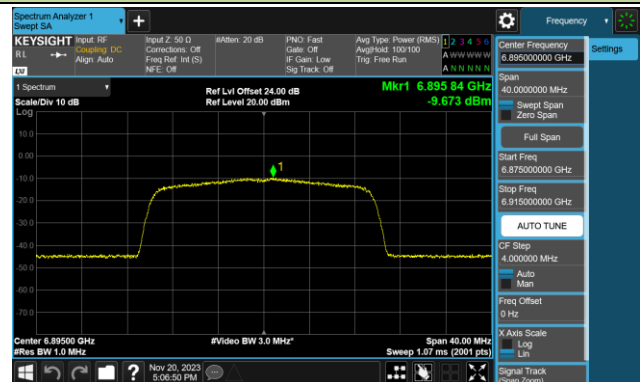

802.11be-EHT20 Power Spectral Density- Ant 0 (Nss = 1)

Channel 181 (6855MHz)

Channel 185 (6875MHz)

Channel 189 (6895MHz)

Channel 213 (7015MHz)

Channel 229 (7095MHz)

802.11be-EHT40 Power Spectral Density- Ant 0 (Nss = 1)

Channel 03 (5965MHz)

Channel 43 (6165MHz)

Channel 91 (6405MHz)

Channel 99 (6445MHz)

Channel 107 (6485MHz)

Channel 115 (6525MHz)

Channel 123 (6565MHz)

Channel 147 (6685MHz)