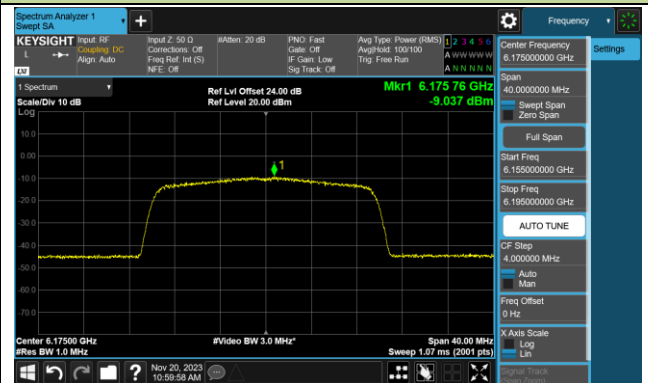

Channel 95 (6425MHz)

Channel 127 (6585MHz)

Channel 159 (6745MHz)

Channel 191 (6905MHz)

802.11ax-HE20 Power Spectral Density- Ant 1 (Nss = 1)

Channel 01 (5955MHz)

Channel 45 (6175MHz)

Channel 93 (6415MHz)

Channel 97 (6435MHz)

Channel 105 (6475MHz)

Channel 113 (6515MHz)

Channel 117 (6535MHz)

Channel 149 (6695MHz)

802.11ax-HE20 Power Spectral Density- Ant 1 (Nss = 1)

Channel 181 (6855MHz)

Channel 185 (6875MHz)