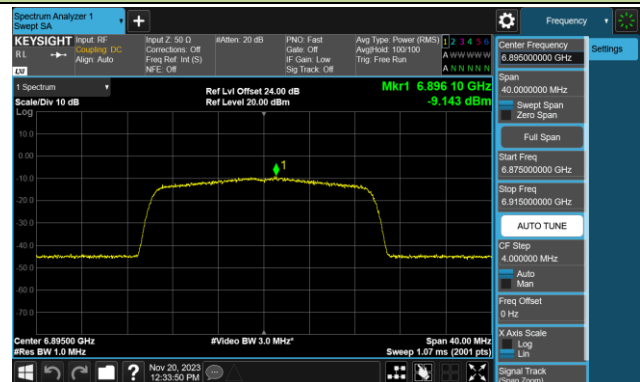

Channel 97 (6435MHz)

Channel 105 (6475MHz)

Channel 113 (6515MHz)

Channel 117 (6535MHz)

Channel 149 (6695MHz)

802.11ax-HE20 Power Spectral Density- Ant 1 (Nss = 1)

Channel 181 (6855MHz)

Channel 185 (6875MHz)

Channel 189 (6895MHz)

Channel 213 (7015MHz)

Channel 229 (7095MHz)

802.11ax-HE40 Power Spectral Density- Ant 1 (Nss = 1)

Channel 03 (5965MHz)

Channel 43 (6165MHz)

Channel 91 (6405MHz)

Channel 99 (6445MHz)