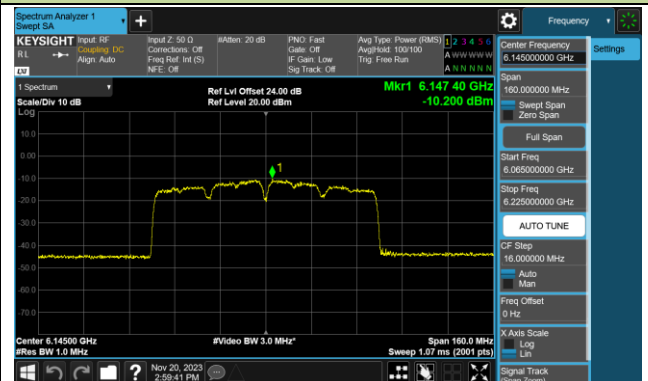

Channel 39 (6145MHz)