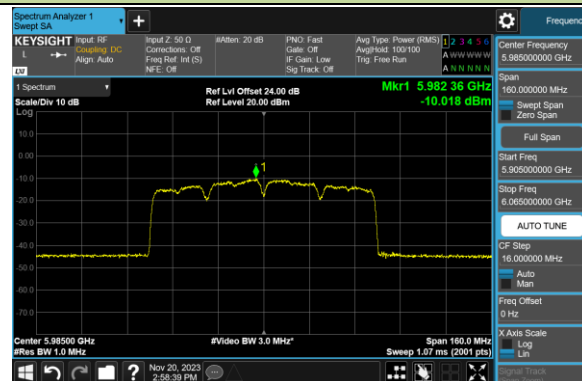

802.11be-EHT80 Power Spectral Density- Ant 0 (Nss = 1)

Channel 07 (5985MHz)