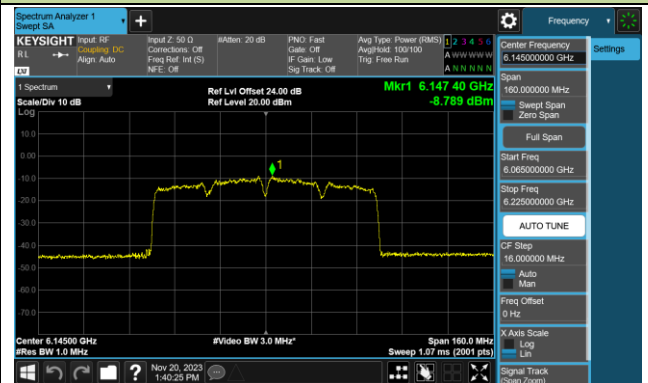

Channel 211 (7005MHz)

Channel 227 (7085MHz)

802.11ax-HE80 Power Spectral Density- Ant 1 (Nss = 1)

Channel 07 (5985MHz)

Channel 39 (6145MHz)

Channel 87 (6385MHz)

Channel 103 (6465MHz)

Channel 119 (6545MHz)

Channel 135 (6625MHz)

Channel 151 (6705MHz)

Channel 167 (6785MHz)

802.11ax-HE80 Power Spectral Density- Ant 1 (Nss = 1)

Channel 183 (6865MHz)

Channel 199 (6945MHz)

Channel 215 (7025MHz)