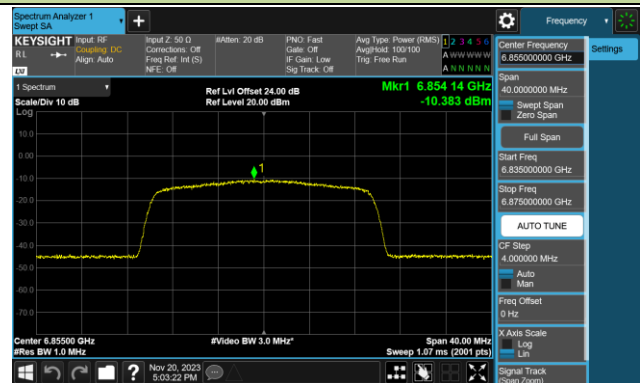

802.11be-EHT20 Power Spectral Density- Ant 0 (Nss = 1)

Channel 181 (6855MHz)

Channel 185 (6875MHz)

Channel 189 (6895MHz)

Channel 213 (7015MHz)

Channel 229 (7095MHz)

802.11be-EHT40 Power Spectral Density- Ant 0 (Nss = 1)

Channel 03 (5965MHz)

Channel 43 (6165MHz)

Channel 91 (6405MHz)

Channel 99 (6445MHz)

Channel 107 (6485MHz)

Channel 115 (6525MHz)

Channel 123 (6565MHz)

Channel 147 (6685MHz)