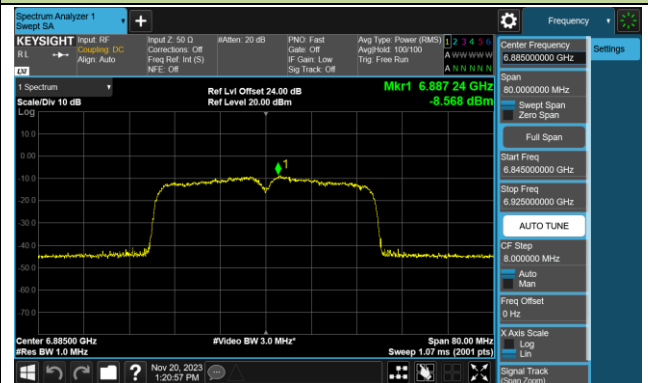

Channel 107 (6485MHz)

Channel 115 (6525MHz)

Channel 123 (6565MHz)

Channel 147 (6685MHz)

802.11ax-HE40 Power Spectral Density- Ant 1 (Nss = 1)

Channel 179 (6845MHz)

Channel 187 (6885MHz)

Channel 195 (6925MHz)

Channel 211 (7005MHz)

Channel 227 (7085MHz)

802.11ax-HE80 Power Spectral Density- Ant 1 (Nss = 1)

Channel 07 (5985MHz)

Channel 39 (6145MHz)

Channel 87 (6385MHz)

Channel 103 (6465MHz)

Channel 119 (6545MHz)