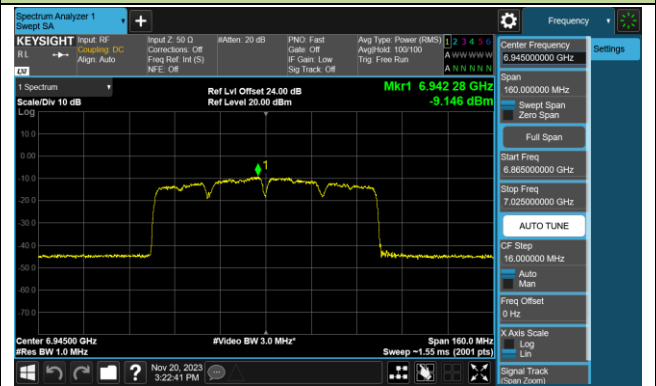

802.11be-EHT40 Power Spectral Density- Ant 0 (Nss = 1)

Channel 179 (6845MHz)

Channel 187 (6885MHz)

Channel 195 (6925MHz)

Channel 211 (7005MHz)

Channel 227 (7085MHz)

802.11be-EHT80 Power Spectral Density- Ant 0 (Nss = 1)

Channel 07 (5985MHz)

Channel 39 (6145MHz)

Channel 87 (6385MHz)

Channel 103 (6465MHz)

Channel 119 (6545MHz)

Channel 135 (6625MHz)

Channel 151 (6705MHz)

Channel 167 (6785MHz)

802.11be-EHT80 Power Spectral Density- Ant 0 (Nss = 1)

Channel 183 (6865MHz)

Channel 199 (6945MHz)

Channel 215 (7025MHz)

802.11be-EHT160 Power Spectral Density- Ant 0 (Nss = 1)

Channel 15 (6025MHz)

Channel 47 (6185MHz)