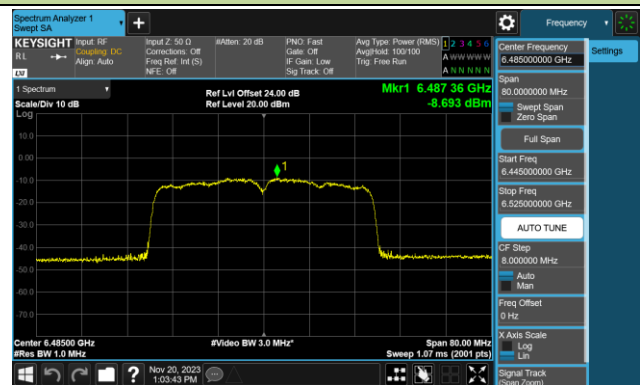

Channel 107 (6485MHz)