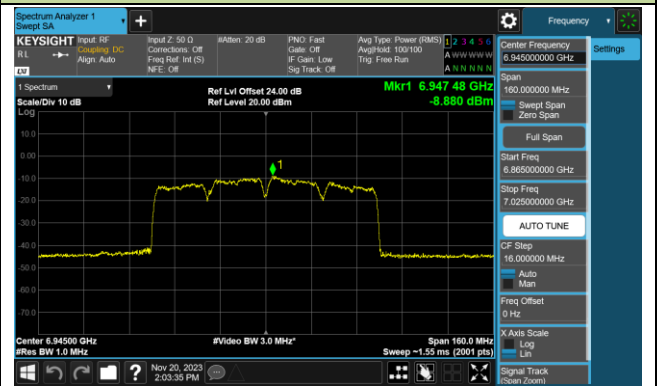

Channel 211 (7005MHz)

Channel 227 (7085MHz)

802.11ax-HE80 Power Spectral Density- Ant 1 (Nss = 1)

Channel 07 (5985MHz)

Channel 39 (6145MHz)

Channel 87 (6385MHz)

Channel 103 (6465MHz)

Channel 119 (6545MHz)

Channel 135 (6625MHz)

Channel 151 (6705MHz)

Channel 167 (6785MHz)

802.11ax-HE80 Power Spectral Density- Ant 1 (Nss = 1)

Channel 183 (6865MHz)

Channel 199 (6945MHz)

Channel 215 (7025MHz)