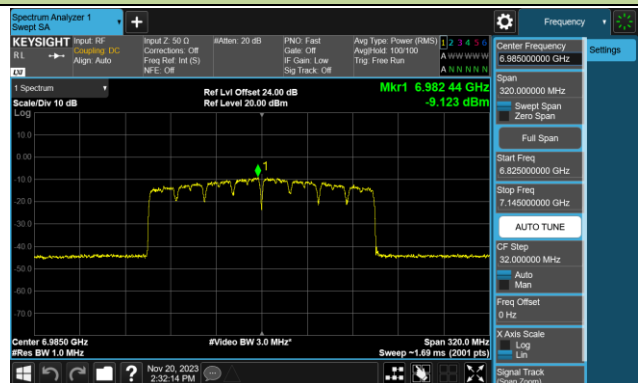

Channel 79 (6345MHz)

Channel 111 (6505MHz)

Channel 143 (6665MHz)

Channel 175 (6825MHz)

Channel 207 (6985MHz)

802.11be-EHT320 Power Spectral Density- Ant 0 (Nss = 1)

Channel 31 (6105MHz)

Channel 63 (6265MHz)