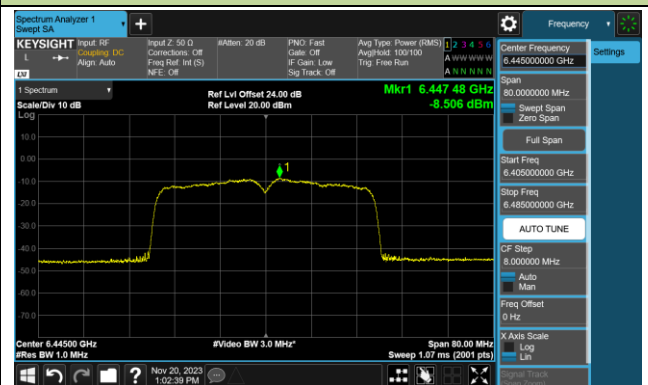

Channel 189 (6895MHz)

Channel 213 (7015MHz)

Channel 229 (7095MHz)

802.11ax-HE40 Power Spectral Density- Ant 1 (Nss = 1)

Channel 03 (5965MHz)

Channel 43 (6165MHz)

Channel 91 (6405MHz)

Channel 99 (6445MHz)