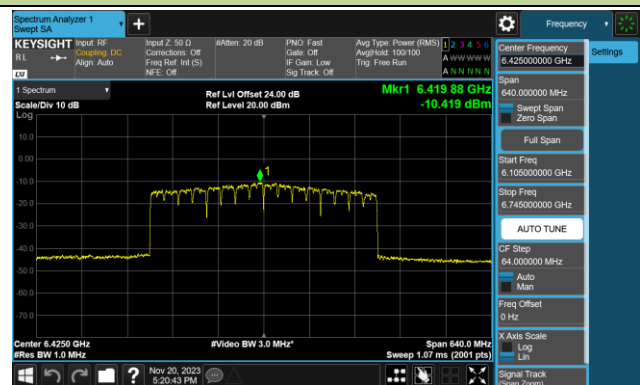

Channel 95 (6425MHz)