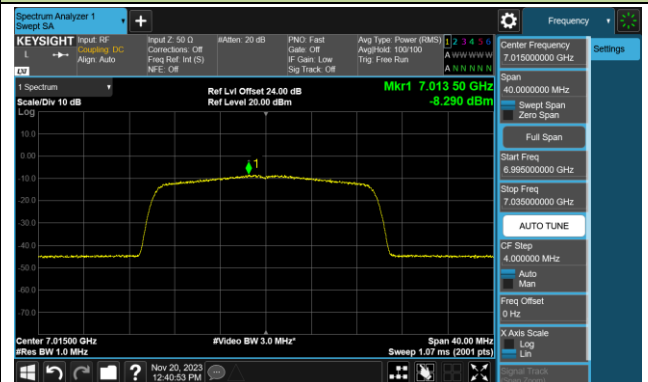

Channel 97 (6435MHz)

Channel 105 (6475MHz)

Channel 113 (6515MHz)

Channel 117 (6535MHz)

Channel 149 (6695MHz)

802.11ax-HE20 Power Spectral Density- Ant 1 (Nss = 1)

Channel 181 (6855MHz)

Channel 185 (6875MHz)

Channel 189 (6895MHz)

Channel 213 (7015MHz)

Channel 229 (7095MHz)

802.11ax-HE40 Power Spectral Density- Ant 1 (Nss = 1)

Channel 03 (5965MHz)

Channel 43 (6165MHz)

Channel 91 (6405MHz)

Channel 99 (6445MHz)