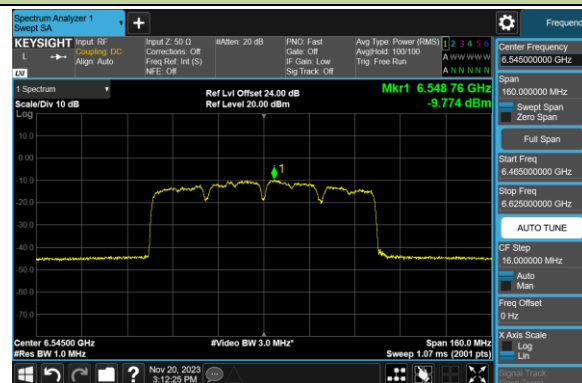

Channel 07 (5985MHz)

Channel 39 (6145MHz)

Channel 87 (6385MHz)

Channel 103 (6465MHz)

Channel 119 (6545MHz)

Channel 135 (6625MHz)

Channel 151 (6705MHz)

Channel 167 (6785MHz)

802.11be-EHT80 Power Spectral Density- Ant 0 (Nss = 1)

Channel 183 (6865MHz)

Channel 199 (6945MHz)

Channel 215 (7025MHz)

802.11be-EHT160 Power Spectral Density- Ant 0 (Nss = 1)

Channel 15 (6025MHz)

Channel 47 (6185MHz)