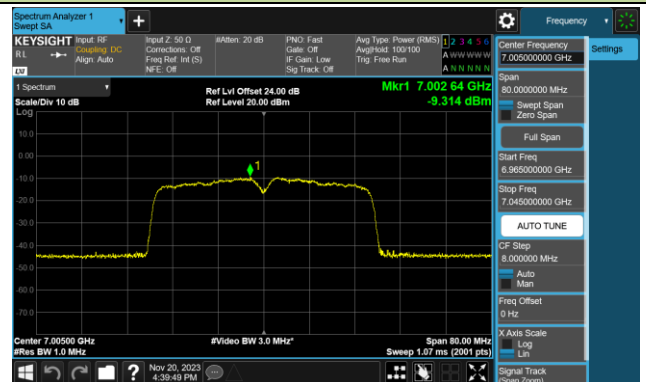

802.11be-EHT40 Power Spectral Density- Ant 0 (Nss = 1)

Channel 179 (6845MHz)

Channel 187 (6885MHz)

Channel 195 (6925MHz)

Channel 211 (7005MHz)

Channel 227 (7085MHz)

802.11be-EHT80 Power Spectral Density- Ant 0 (Nss = 1)