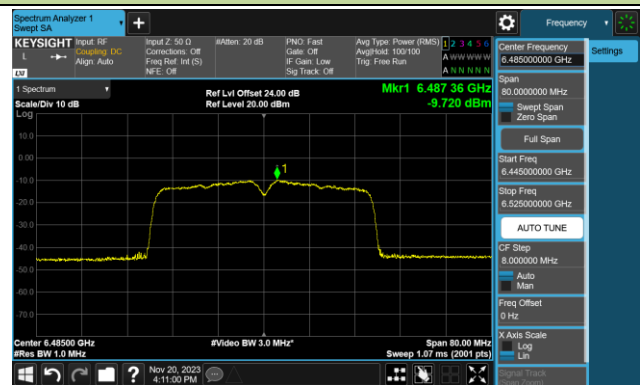

Channel 03 (5965MHz)

Channel 43 (6165MHz)

Channel 91 (6405MHz)

Channel 99 (6445MHz)

Channel 107 (6485MHz)

Channel 115 (6525MHz)

Channel 123 (6565MHz)

Channel 147 (6685MHz)

802.11be-EHT40 Power Spectral Density- Ant 0 (Nss = 1)

Channel 179 (6845MHz)

Channel 187 (6885MHz)

Channel 195 (6925MHz)

Channel 211 (7005MHz)

Channel 227 (7085MHz)

802.11be-EHT80 Power Spectral Density- Ant 0 (Nss = 1)