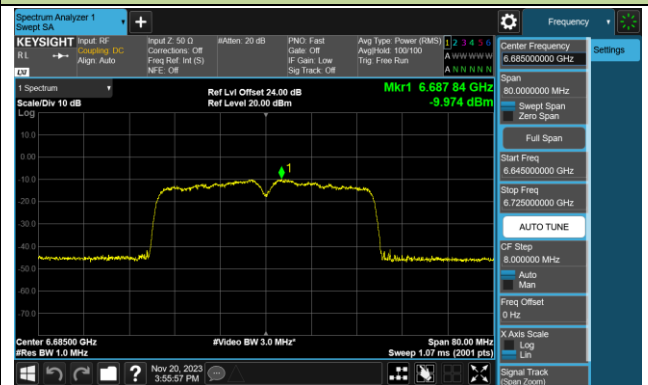

Channel 03 (5965MHz)

Channel 43 (6165MHz)

Channel 91 (6405MHz)

Channel 99 (6445MHz)

Channel 107 (6485MHz)

Channel 115 (6525MHz)

Channel 123 (6565MHz)

Channel 147 (6685MHz)

802.11be-EHT40 Power Spectral Density- Ant 0 (Nss = 1)

Channel 179 (6845MHz)

Channel 187 (6885MHz)

Channel 195 (6925MHz)

Channel 211 (7005MHz)

Channel 227 (7085MHz)

802.11be-EHT80 Power Spectral Density- Ant 0 (Nss = 1)