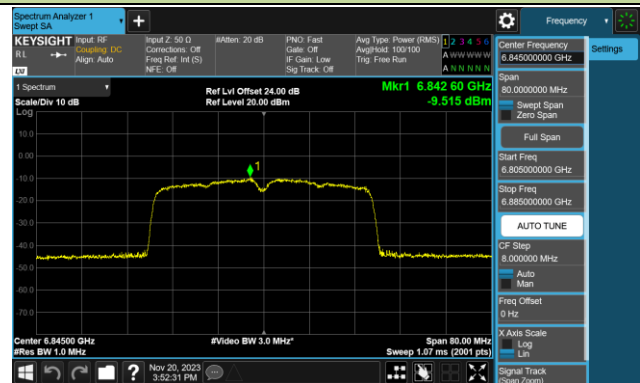

Channel 03 (5965MHz)

Channel 43 (6165MHz)

Channel 91 (6405MHz)

Channel 99 (6445MHz)

Channel 107 (6485MHz)

Channel 115 (6525MHz)

Channel 123 (6565MHz)

Channel 147 (6685MHz)

802.11be-EHT40 Power Spectral Density- Ant 0 (Nss = 1)

Channel 179 (6845MHz)

Channel 187 (6885MHz)

Channel 195 (6925MHz)

Channel 211 (7005MHz)

Channel 227 (7085MHz)

802.11be-EHT80 Power Spectral Density- Ant 0 (Nss = 1)