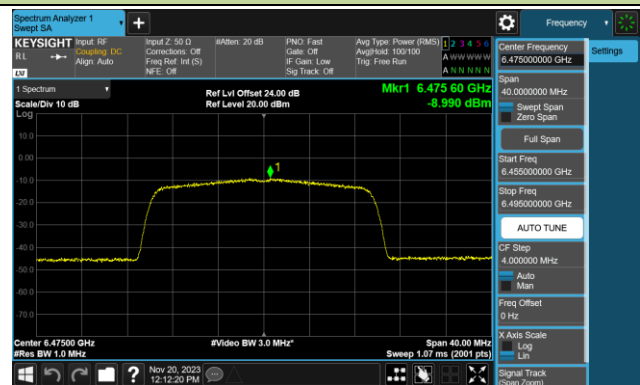

Channel 95 (6425MHz)

Channel 127 (6585MHz)

Channel 159 (6745MHz)

Channel 191 (6905MHz)

802.11ax-HE20 Power Spectral Density- Ant 1 (Nss = 1)

Channel 01 (5955MHz)

Channel 45 (6175MHz)

Channel 93 (6415MHz)

Channel 97 (6435MHz)

Channel 105 (6475MHz)

Channel 113 (6515MHz)

Channel 117 (6535MHz)

Channel 149 (6695MHz)

802.11ax-HE20 Power Spectral Density- Ant 1 (Nss = 1)

Channel 181 (6855MHz)

Channel 185 (6875MHz)