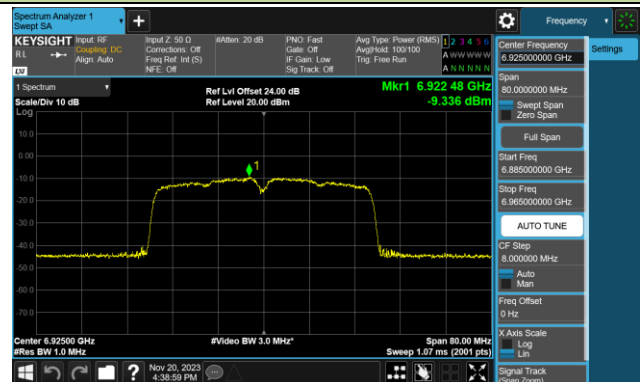

802.11be-EHT40 Power Spectral Density- Ant 0 (Nss = 1)

Channel 179 (6845MHz)

Channel 187 (6885MHz)

Channel 195 (6925MHz)

Channel 211 (7005MHz)

Channel 227 (7085MHz)

802.11be-EHT80 Power Spectral Density- Ant 0 (Nss = 1)