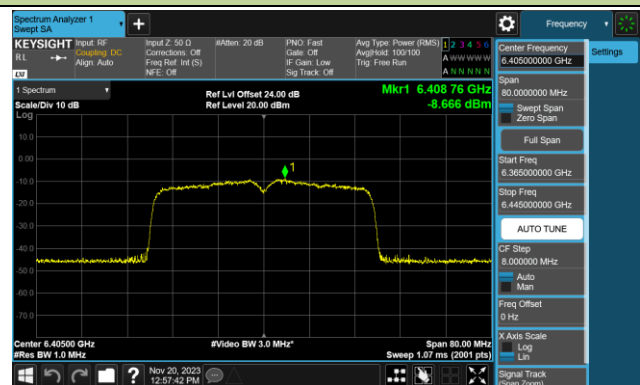

Channel 189 (6895MHz)

Channel 213 (7015MHz)

Channel 229 (7095MHz)

802.11ax-HE40 Power Spectral Density- Ant 1 (Nss = 1)

Channel 03 (5965MHz)

Channel 43 (6165MHz)

Channel 91 (6405MHz)

Channel 99 (6445MHz)