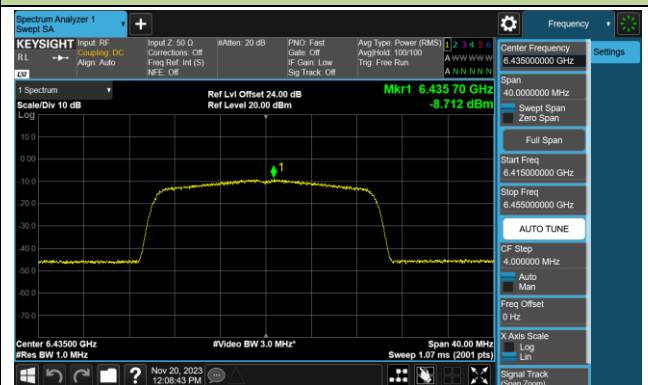

Channel 95 (6425MHz)

Channel 127 (6585MHz)

Channel 159 (6745MHz)

Channel 191 (6905MHz)

802.11ax-HE20 Power Spectral Density- Ant 1 (Nss = 1)

Channel 01 (5955MHz)

Channel 45 (6175MHz)

Channel 93 (6415MHz)

Channel 97 (6435MHz)

Channel 105 (6475MHz)

Channel 113 (6515MHz)

Channel 117 (6535MHz)

Channel 149 (6695MHz)

802.11ax-HE20 Power Spectral Density- Ant 1 (Nss = 1)

Channel 181 (6855MHz)

Channel 185 (6875MHz)