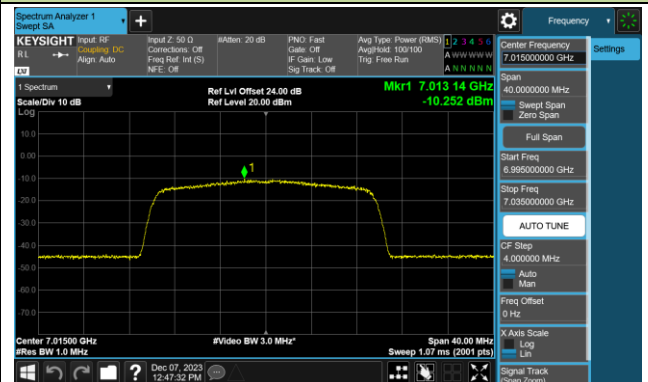

802.11be-EHT20 Power Spectral Density- Ant 0 (Nss = 1)

Channel 181 (6855MHz)

Channel 185 (6875MHz)

Channel 189 (6895MHz)

Channel 213 (7015MHz)

Channel 229 (7095MHz)

802.11be-EHT40 Power Spectral Density- Ant 0 (Nss = 1)

Channel 03 (5965MHz)

Channel 43 (6165MHz)

Channel 91 (6405MHz)

Channel 99 (6445MHz)

Channel 107 (6485MHz)

Channel 115 (6525MHz)

Channel 123 (6565MHz)

Channel 147 (6685MHz)