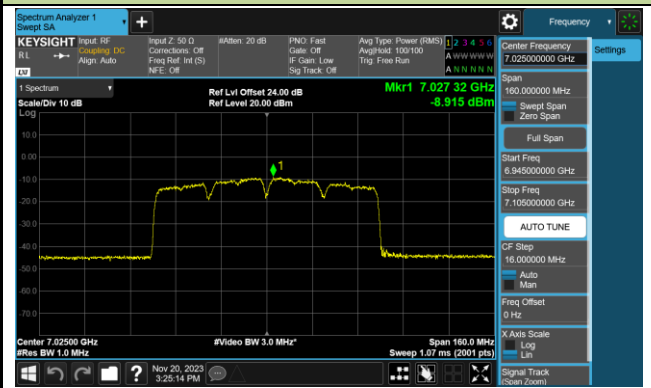

802.11be-EHT80 Power Spectral Density- Ant 0 (Nss = 1)

Channel 183 (6865MHz)

Channel 199 (6945MHz)

Channel 215 (7025MHz)

802.11be-EHT160 Power Spectral Density- Ant 0 (Nss = 1)

Channel 15 (6025MHz)

Channel 47 (6185MHz)