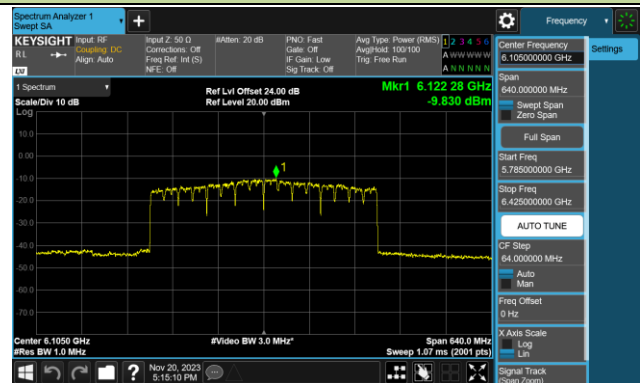

802.11be-EHT80 Power Spectral Density- Ant 0 (Nss = 1)

Channel 183 (6865MHz)

Channel 199 (6945MHz)

Channel 215 (7025MHz)

802.11be-EHT160 Power Spectral Density- Ant 0 (Nss = 1)

Channel 15 (6025MHz)

Channel 47 (6185MHz)

Channel 79 (6345MHz)

Channel 111 (6505MHz)

Channel 143 (6665MHz)

Channel 175 (6825MHz)

Channel 207 (6985MHz)

802.11be-EHT320 Power Spectral Density- Ant 0 (Nss = 1)

Channel 31 (6105MHz)

Channel 63 (6265MHz)

Channel 95 (6425MHz)

Channel 127 (6585MHz)

Channel 159 (6745MHz)

Channel 191 (6905MHz)

802.11ax-HE20 Power Spectral Density- Ant 1 (Nss = 1)

Channel 01 (5955MHz)

Channel 45 (6175MHz)

Channel 93 (6415MHz)