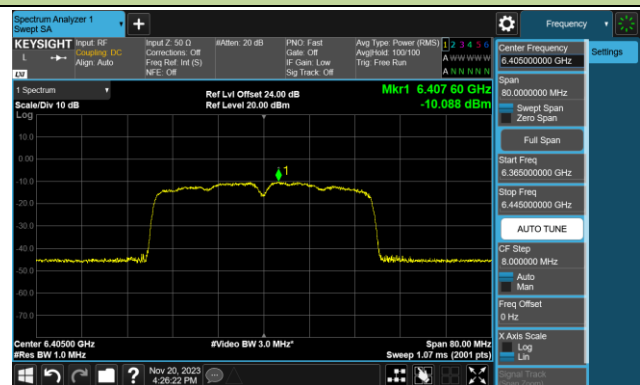

802.11be-EHT20 Power Spectral Density- Ant 0 (Nss = 1)

Channel 181 (6855MHz)

Channel 185 (6875MHz)

Channel 189 (6895MHz)

Channel 213 (7015MHz)

Channel 229 (7095MHz)

802.11be-EHT40 Power Spectral Density- Ant 0 (Nss = 1)

Channel 03 (5965MHz)

Channel 43 (6165MHz)

Channel 91 (6405MHz)

Channel 99 (6445MHz)

Channel 107 (6485MHz)

Channel 115 (6525MHz)

Channel 123 (6565MHz)

Channel 147 (6685MHz)