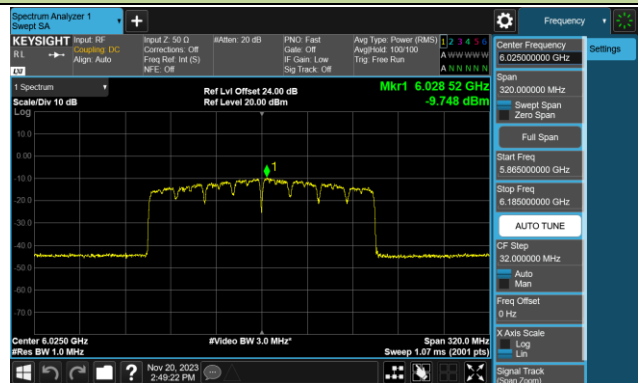

802.11be-EHT80 Power Spectral Density- Ant 0 (Nss = 1)

Channel 183 (6865MHz)

Channel 199 (6945MHz)

Channel 215 (7025MHz)

802.11be-EHT160 Power Spectral Density- Ant 0 (Nss = 1)

Channel 15 (6025MHz)

Channel 47 (6185MHz)