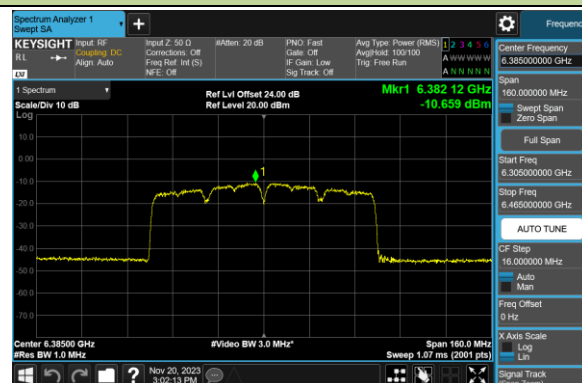

Channel 87 (6385MHz)