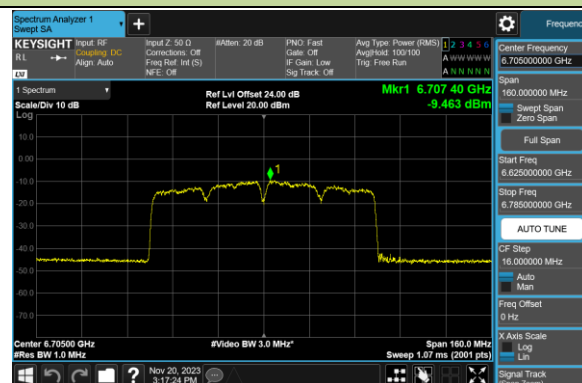

Channel 07 (5985MHz)

Channel 39 (6145MHz)

Channel 87 (6385MHz)

Channel 103 (6465MHz)

Channel 119 (6545MHz)

Channel 135 (6625MHz)

Channel 151 (6705MHz)

Channel 167 (6785MHz)

802.11be-EHT80 Power Spectral Density- Ant 0 (Nss = 1)

Channel 183 (6865MHz)

Channel 199 (6945MHz)

Channel 215 (7025MHz)

802.11be-EHT160 Power Spectral Density- Ant 0 (Nss = 1)

Channel 15 (6025MHz)

Channel 47 (6185MHz)