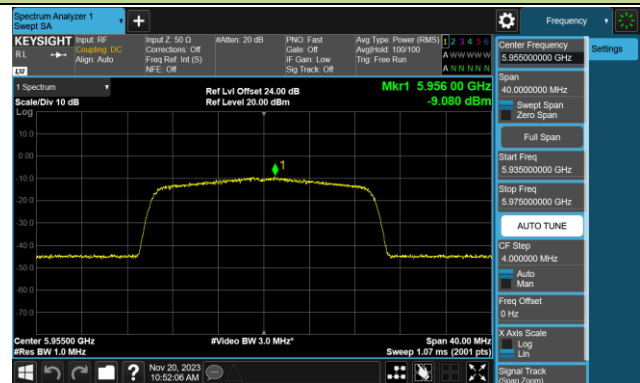

Channel 95 (6425MHz)

Channel 127 (6585MHz)

Channel 159 (6745MHz)

Channel 191 (6905MHz)

802.11ax-HE20 Power Spectral Density- Ant 1 (Nss = 1)

Channel 01 (5955MHz)

Channel 45 (6175MHz)

Channel 93 (6415MHz)

Channel 97 (6435MHz)

Channel 105 (6475MHz)

Channel 113 (6515MHz)

Channel 117 (6535MHz)

Channel 149 (6695MHz)

802.11ax-HE20 Power Spectral Density- Ant 1 (Nss = 1)

Channel 181 (6855MHz)

Channel 185 (6875MHz)