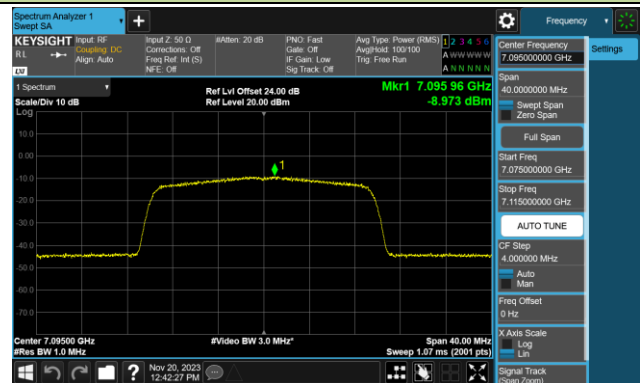

Channel 97 (6435MHz)

Channel 105 (6475MHz)

Channel 113 (6515MHz)

Channel 117 (6535MHz)

Channel 149 (6695MHz)

802.11ax-HE20 Power Spectral Density- Ant 1 (Nss = 1)

Channel 181 (6855MHz)

Channel 185 (6875MHz)

Channel 189 (6895MHz)

Channel 213 (7015MHz)

Channel 229 (7095MHz)

802.11ax-HE40 Power Spectral Density- Ant 1 (Nss = 1)

Channel 03 (5965MHz)

Channel 43 (6165MHz)

Channel 91 (6405MHz)

Channel 99 (6445MHz)