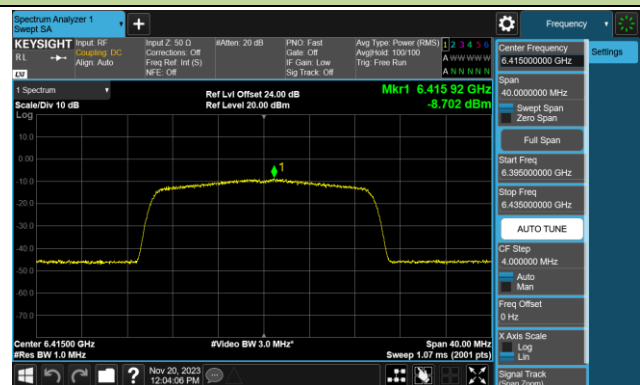

Channel 95 (6425MHz)

Channel 127 (6585MHz)

Channel 159 (6745MHz)

Channel 191 (6905MHz)

802.11ax-HE20 Power Spectral Density- Ant 1 (Nss = 1)

Channel 01 (5955MHz)

Channel 45 (6175MHz)

Channel 93 (6415MHz)

Channel 97 (6435MHz)

Channel 105 (6475MHz)

Channel 113 (6515MHz)

Channel 117 (6535MHz)

Channel 149 (6695MHz)

802.11ax-HE20 Power Spectral Density- Ant 1 (Nss = 1)

Channel 181 (6855MHz)

Channel 185 (6875MHz)