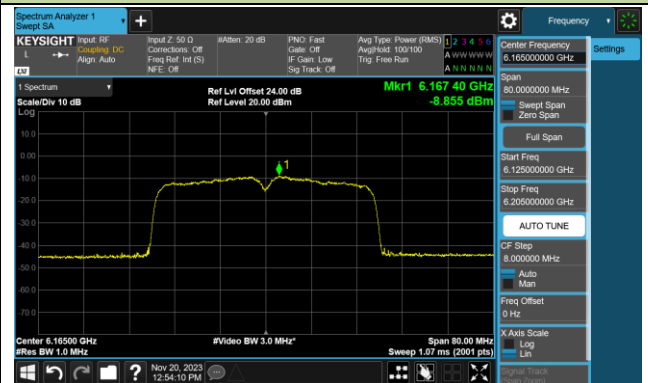

Channel 189 (6895MHz)

Channel 213 (7015MHz)

Channel 229 (7095MHz)

802.11ax-HE40 Power Spectral Density- Ant 1 (Nss = 1)

Channel 03 (5965MHz)

Channel 43 (6165MHz)

Channel 91 (6405MHz)

Channel 99 (6445MHz)