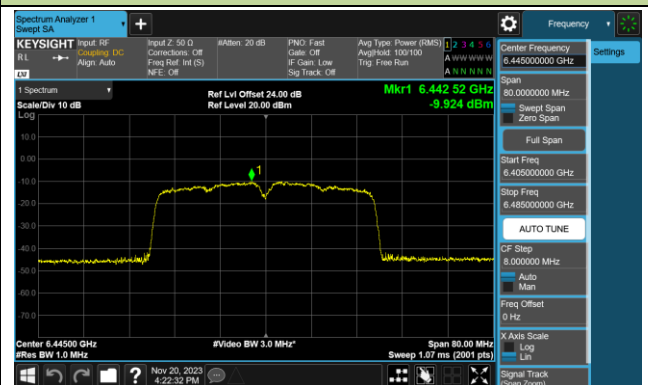

Channel 03 (5965MHz)

Channel 43 (6165MHz)

Channel 91 (6405MHz)

Channel 99 (6445MHz)

Channel 107 (6485MHz)

Channel 115 (6525MHz)

Channel 123 (6565MHz)

Channel 147 (6685MHz)

802.11be-EHT40 Power Spectral Density- Ant 0 (Nss = 1)

Channel 179 (6845MHz)

Channel 187 (6885MHz)

Channel 195 (6925MHz)

Channel 211 (7005MHz)

Channel 227 (7085MHz)

802.11be-EHT80 Power Spectral Density- Ant 0 (Nss = 1)