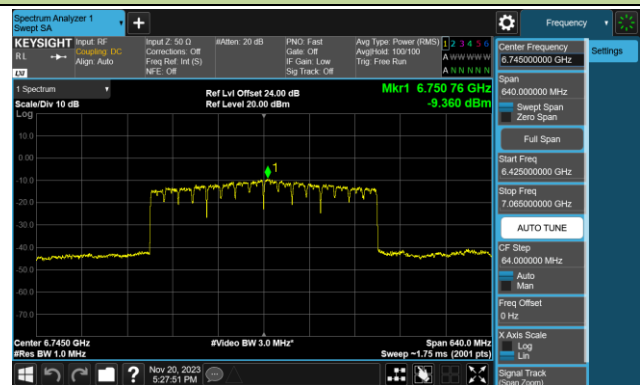

802.11be-EHT80 Power Spectral Density- Ant 0 (Nss = 1)

Channel 183 (6865MHz)

Channel 199 (6945MHz)

Channel 215 (7025MHz)

802.11be-EHT160 Power Spectral Density- Ant 0 (Nss = 1)

Channel 15 (6025MHz)

Channel 47 (6185MHz)

Channel 79 (6345MHz)

Channel 111 (6505MHz)

Channel 143 (6665MHz)

Channel 175 (6825MHz)

Channel 207 (6985MHz)

802.11be-EHT320 Power Spectral Density- Ant 0 (Nss = 1)

Channel 31 (6105MHz)

Channel 63 (6265MHz)

Channel 95 (6425MHz)

Channel 127 (6585MHz)

Channel 159 (6745MHz)

Channel 191 (6905MHz)

802.11ax-HE20 Power Spectral Density- Ant 1 (Nss = 1)

Channel 01 (5955MHz)

Channel 45 (6175MHz)

Channel 93 (6415MHz)