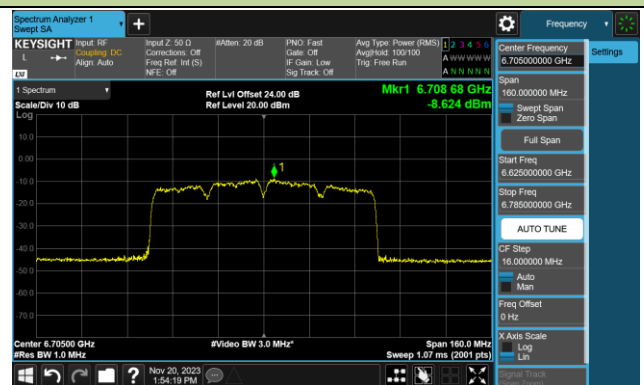

Channel 211 (7005MHz)

Channel 227 (7085MHz)

802.11ax-HE80 Power Spectral Density- Ant 1 (Nss = 1)

Channel 07 (5985MHz)

Channel 39 (6145MHz)

Channel 87 (6385MHz)

Channel 103 (6465MHz)

Channel 119 (6545MHz)

Channel 135 (6625MHz)

Channel 151 (6705MHz)

Channel 167 (6785MHz)

802.11ax-HE80 Power Spectral Density- Ant 1 (Nss = 1)

Channel 183 (6865MHz)

Channel 199 (6945MHz)

Channel 215 (7025MHz)