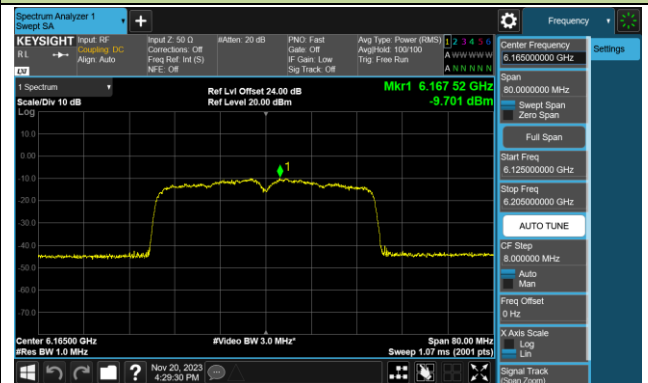

802.11be-EHT20 Power Spectral Density- Ant 0 (Nss = 1)

Channel 181 (6855MHz)

Channel 185 (6875MHz)

Channel 189 (6895MHz)

Channel 213 (7015MHz)

Channel 229 (7095MHz)

802.11be-EHT40 Power Spectral Density- Ant 0 (Nss = 1)

Channel 03 (5965MHz)

Channel 43 (6165MHz)

Channel 91 (6405MHz)

Channel 99 (6445MHz)

Channel 107 (6485MHz)

Channel 115 (6525MHz)

Channel 123 (6565MHz)

Channel 147 (6685MHz)