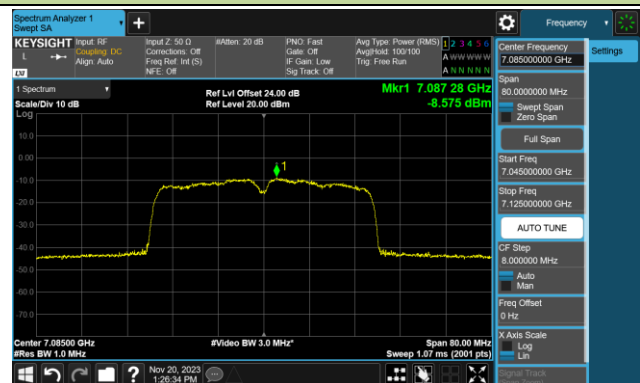

Channel 107 (6485MHz)

Channel 115 (6525MHz)

Channel 123 (6565MHz)

Channel 147 (6685MHz)

802.11ax-HE40 Power Spectral Density- Ant 1 (Nss = 1)

Channel 179 (6845MHz)

Channel 187 (6885MHz)

Channel 195 (6925MHz)

Channel 211 (7005MHz)

Channel 227 (7085MHz)

802.11ax-HE80 Power Spectral Density- Ant 1 (Nss = 1)

Channel 07 (5985MHz)

Channel 39 (6145MHz)

Channel 87 (6385MHz)

Channel 103 (6465MHz)

Channel 119 (6545MHz)