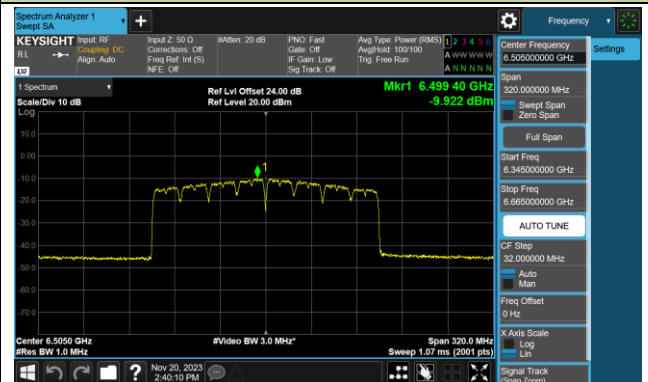

Channel 111 (6505MHz)