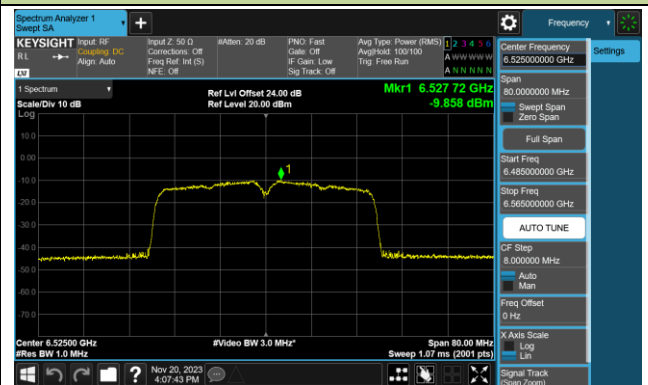

Channel 03 (5965MHz)

Channel 43 (6165MHz)

Channel 91 (6405MHz)

Channel 99 (6445MHz)

Channel 107 (6485MHz)

Channel 115 (6525MHz)

Channel 123 (6565MHz)

Channel 147 (6685MHz)

802.11be-EHT40 Power Spectral Density- Ant 0 (Nss = 1)

Channel 179 (6845MHz)

Channel 187 (6885MHz)

Channel 195 (6925MHz)

Channel 211 (7005MHz)

Channel 227 (7085MHz)

802.11be-EHT80 Power Spectral Density- Ant 0 (Nss = 1)