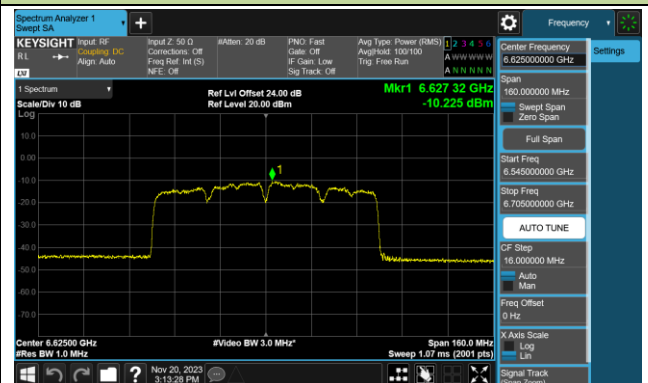

Channel 07 (5985MHz)

Channel 39 (6145MHz)

Channel 87 (6385MHz)

Channel 103 (6465MHz)

Channel 119 (6545MHz)

Channel 135 (6625MHz)

Channel 151 (6705MHz)

Channel 167 (6785MHz)

802.11be-EHT80 Power Spectral Density- Ant 0 (Nss = 1)

Channel 183 (6865MHz)

Channel 199 (6945MHz)

Channel 215 (7025MHz)

802.11be-EHT160 Power Spectral Density- Ant 0 (Nss = 1)

Channel 15 (6025MHz)

Channel 47 (6185MHz)