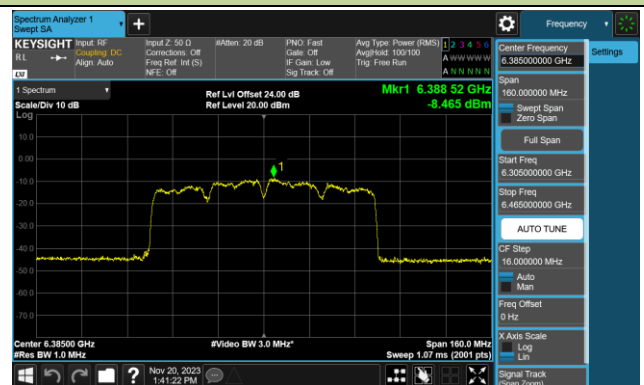

Channel 211 (7005MHz)

Channel 227 (7085MHz)

802.11ax-HE80 Power Spectral Density- Ant 1 (Nss = 1)

Channel 07 (5985MHz)

Channel 39 (6145MHz)

Channel 87 (6385MHz)

Channel 103 (6465MHz)

Channel 119 (6545MHz)

Channel 135 (6625MHz)

Channel 151 (6705MHz)

Channel 167 (6785MHz)

802.11ax-HE80 Power Spectral Density- Ant 1 (Nss = 1)

Channel 183 (6865MHz)

Channel 199 (6945MHz)

Channel 215 (7025MHz)