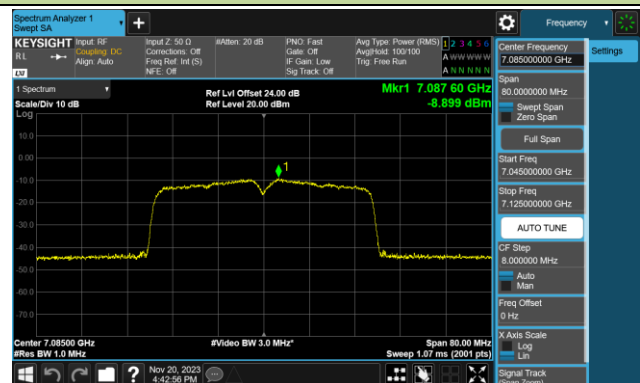

802.11be-EHT40 Power Spectral Density- Ant 0 (Nss = 1)

Channel 179 (6845MHz)

Channel 187 (6885MHz)

Channel 195 (6925MHz)

Channel 211 (7005MHz)

Channel 227 (7085MHz)

802.11be-EHT80 Power Spectral Density- Ant 0 (Nss = 1)