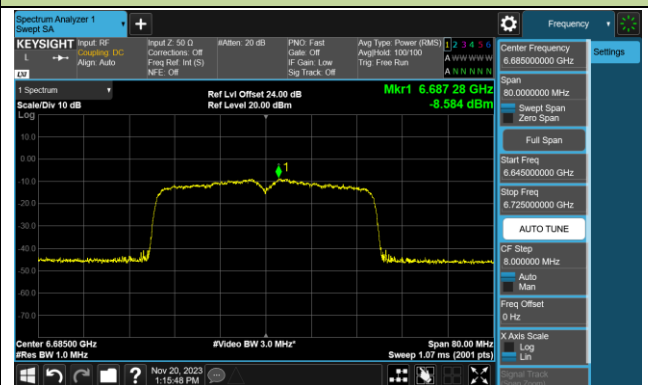

Channel 107 (6485MHz)

Channel 115 (6525MHz)

Channel 123 (6565MHz)

Channel 147 (6685MHz)

802.11ax-HE40 Power Spectral Density- Ant 1 (Nss = 1)

Channel 179 (6845MHz)

Channel 187 (6885MHz)

Channel 195 (6925MHz)

Channel 211 (7005MHz)

Channel 227 (7085MHz)

802.11ax-HE80 Power Spectral Density- Ant 1 (Nss = 1)

Channel 07 (5985MHz)

Channel 39 (6145MHz)

Channel 87 (6385MHz)

Channel 103 (6465MHz)

Channel 119 (6545MHz)