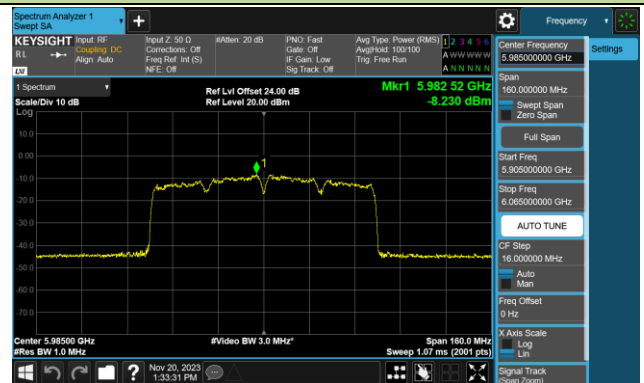

Channel 211 (7005MHz)

Channel 227 (7085MHz)

802.11ax-HE80 Power Spectral Density- Ant 1 (Nss = 1)

Channel 07 (5985MHz)

Channel 39 (6145MHz)

Channel 87 (6385MHz)

Channel 103 (6465MHz)

Channel 119 (6545MHz)

Channel 135 (6625MHz)

Channel 151 (6705MHz)

Channel 167 (6785MHz)

802.11ax-HE80 Power Spectral Density- Ant 1 (Nss = 1)

Channel 183 (6865MHz)

Channel 199 (6945MHz)

Channel 215 (7025MHz)