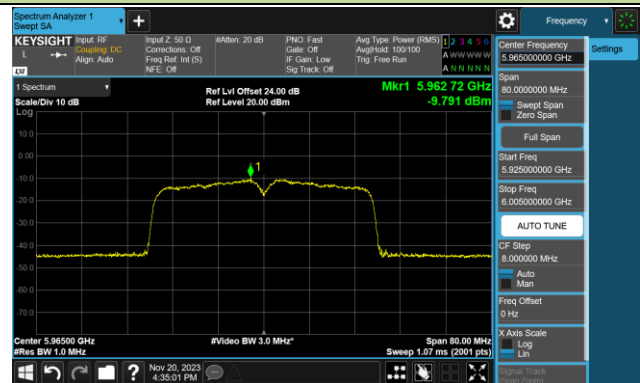

802.11be-EHT20 Power Spectral Density- Ant 0 (Nss = 1)

Channel 181 (6855MHz)

Channel 185 (6875MHz)

Channel 189 (6895MHz)

Channel 213 (7015MHz)

Channel 229 (7095MHz)

802.11be-EHT40 Power Spectral Density- Ant 0 (Nss = 1)

Channel 03 (5965MHz)

Channel 43 (6165MHz)

Channel 91 (6405MHz)

Channel 99 (6445MHz)

Channel 107 (6485MHz)

Channel 115 (6525MHz)

Channel 123 (6565MHz)

Channel 147 (6685MHz)