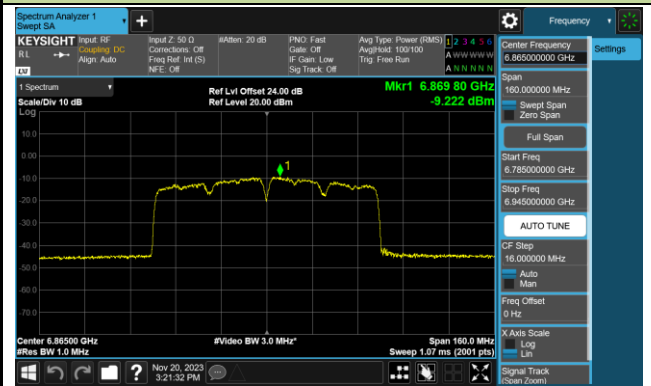

Channel 07 (5985MHz)

Channel 39 (6145MHz)

Channel 87 (6385MHz)

Channel 103 (6465MHz)

Channel 119 (6545MHz)

Channel 135 (6625MHz)

Channel 151 (6705MHz)

Channel 167 (6785MHz)

802.11be-EHT80 Power Spectral Density- Ant 0 (Nss = 1)

Channel 183 (6865MHz)

Channel 199 (6945MHz)

Channel 215 (7025MHz)

802.11be-EHT160 Power Spectral Density- Ant 0 (Nss = 1)

Channel 15 (6025MHz)

Channel 47 (6185MHz)