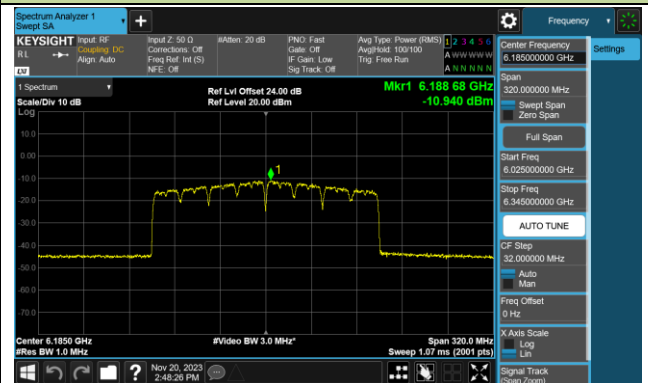

802.11be-EHT80 Power Spectral Density- Ant 0 (Nss = 1)

Channel 183 (6865MHz)

Channel 199 (6945MHz)

Channel 215 (7025MHz)

802.11be-EHT160 Power Spectral Density- Ant 0 (Nss = 1)

Channel 15 (6025MHz)

Channel 47 (6185MHz)

Channel 79 (6345MHz)

Channel 111 (6505MHz)

Channel 143 (6665MHz)

Channel 175 (6825MHz)

Channel 207 (6985MHz)

802.11be-EHT320 Power Spectral Density- Ant 0 (Nss = 1)

Channel 31 (6105MHz)

Channel 63 (6265MHz)