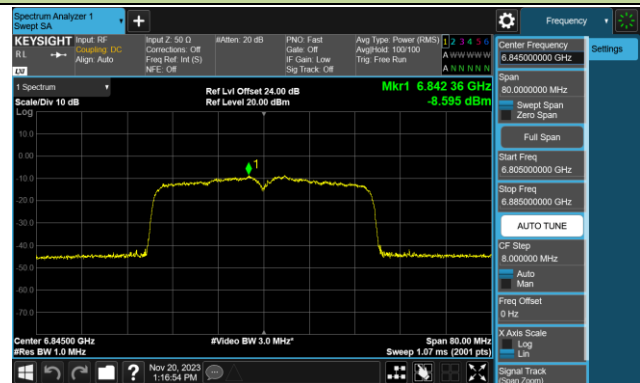

Channel 107 (6485MHz)

Channel 115 (6525MHz)

Channel 123 (6565MHz)

Channel 147 (6685MHz)

802.11ax-HE40 Power Spectral Density- Ant 1 (Nss = 1)

Channel 179 (6845MHz)

Channel 187 (6885MHz)

Channel 195 (6925MHz)

Channel 211 (7005MHz)

Channel 227 (7085MHz)

802.11ax-HE80 Power Spectral Density- Ant 1 (Nss = 1)

Channel 07 (5985MHz)

Channel 39 (6145MHz)

Channel 87 (6385MHz)

Channel 103 (6465MHz)

Channel 119 (6545MHz)