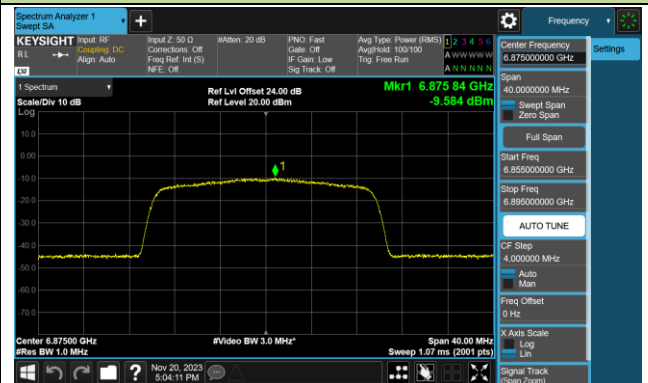

802.11be-EHT20 Power Spectral Density- Ant 0 (Nss = 1)

Channel 181 (6855MHz)

Channel 185 (6875MHz)

Channel 189 (6895MHz)

Channel 213 (7015MHz)

Channel 229 (7095MHz)

802.11be-EHT40 Power Spectral Density- Ant 0 (Nss = 1)

Channel 03 (5965MHz)

Channel 43 (6165MHz)

Channel 91 (6405MHz)

Channel 99 (6445MHz)

Channel 107 (6485MHz)

Channel 115 (6525MHz)

Channel 123 (6565MHz)

Channel 147 (6685MHz)