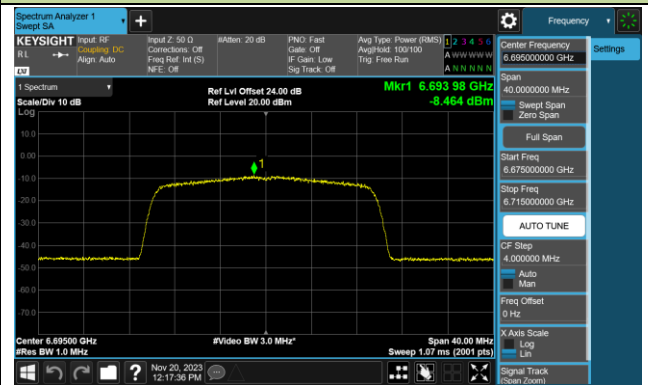

Channel 97 (6435MHz)

Channel 105 (6475MHz)

Channel 113 (6515MHz)

Channel 117 (6535MHz)

Channel 149 (6695MHz)

802.11ax-HE20 Power Spectral Density- Ant 1 (Nss = 1)

Channel 181 (6855MHz)

Channel 185 (6875MHz)

Channel 189 (6895MHz)

Channel 213 (7015MHz)

Channel 229 (7095MHz)

802.11ax-HE40 Power Spectral Density- Ant 1 (Nss = 1)

Channel 03 (5965MHz)

Channel 43 (6165MHz)

Channel 91 (6405MHz)

Channel 99 (6445MHz)