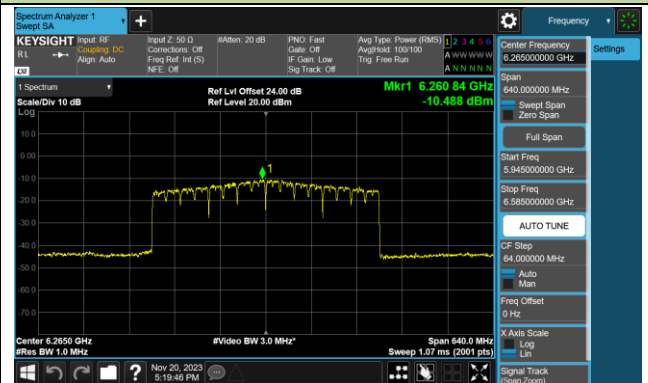

802.11be-EHT80 Power Spectral Density- Ant 0 (Nss = 1)

Channel 183 (6865MHz)

Channel 199 (6945MHz)

Channel 215 (7025MHz)

802.11be-EHT160 Power Spectral Density- Ant 0 (Nss = 1)

Channel 15 (6025MHz)

Channel 47 (6185MHz)

Channel 79 (6345MHz)

Channel 111 (6505MHz)

Channel 143 (6665MHz)

Channel 175 (6825MHz)

Channel 207 (6985MHz)

802.11be-EHT320 Power Spectral Density- Ant 0 (Nss = 1)

Channel 31 (6105MHz)

Channel 63 (6265MHz)

Channel 95 (6425MHz)

Channel 127 (6585MHz)

Channel 159 (6745MHz)

Channel 191 (6905MHz)

802.11ax-HE20 Power Spectral Density- Ant 1 (Nss = 1)

Channel 01 (5955MHz)

Channel 45 (6175MHz)

Channel 93 (6415MHz)