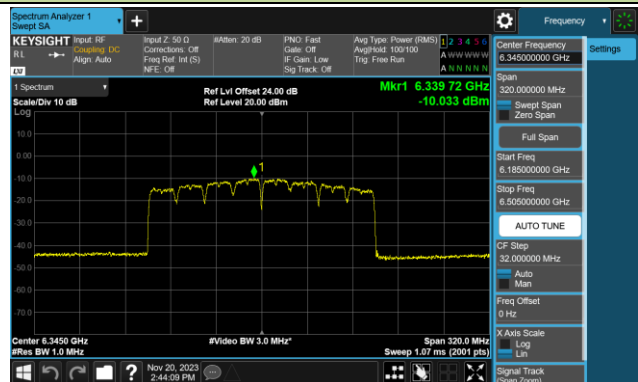

802.11be-EHT80 Power Spectral Density- Ant 0 (Nss = 1)

Channel 183 (6865MHz)

Channel 199 (6945MHz)

Channel 215 (7025MHz)

802.11be-EHT160 Power Spectral Density- Ant 0 (Nss = 1)

Channel 15 (6025MHz)

Channel 47 (6185MHz)

Channel 79 (6345MHz)

Channel 111 (6505MHz)

Channel 143 (6665MHz)

Channel 175 (6825MHz)

Channel 207 (6985MHz)

802.11be-EHT320 Power Spectral Density- Ant 0 (Nss = 1)

Channel 31 (6105MHz)

Channel 63 (6265MHz)