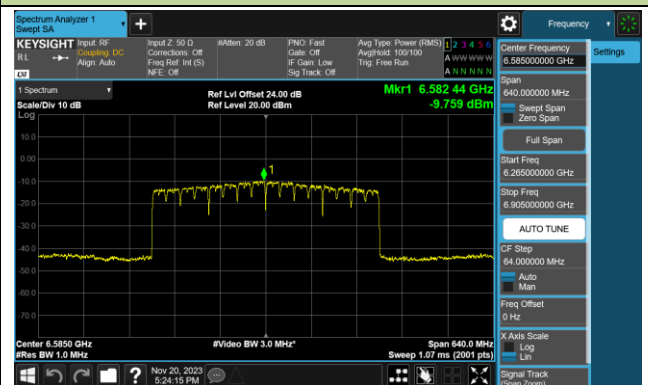

Channel 79 (6345MHz)

Channel 111 (6505MHz)

Channel 143 (6665MHz)

Channel 175 (6825MHz)

Channel 207 (6985MHz)

802.11be-EHT320 Power Spectral Density- Ant 0 (Nss = 1)

Channel 31 (6105MHz)

Channel 63 (6265MHz)

Channel 95 (6425MHz)

Channel 127 (6585MHz)

Channel 159 (6745MHz)

Channel 191 (6905MHz)

802.11ax-HE20 Power Spectral Density- Ant 1 (Nss = 1)

Channel 01 (5955MHz)

Channel 45 (6175MHz)

Channel 93 (6415MHz)