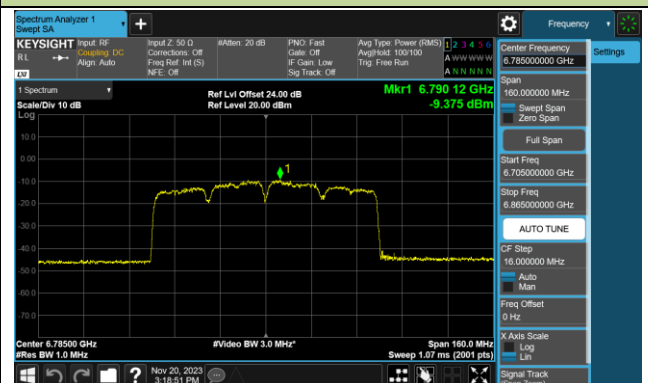

Channel 07 (5985MHz)

Channel 39 (6145MHz)

Channel 87 (6385MHz)

Channel 103 (6465MHz)

Channel 119 (6545MHz)

Channel 135 (6625MHz)

Channel 151 (6705MHz)

Channel 167 (6785MHz)

802.11be-EHT80 Power Spectral Density- Ant 0 (Nss = 1)

Channel 183 (6865MHz)

Channel 199 (6945MHz)

Channel 215 (7025MHz)

802.11be-EHT160 Power Spectral Density- Ant 0 (Nss = 1)

Channel 15 (6025MHz)

Channel 47 (6185MHz)