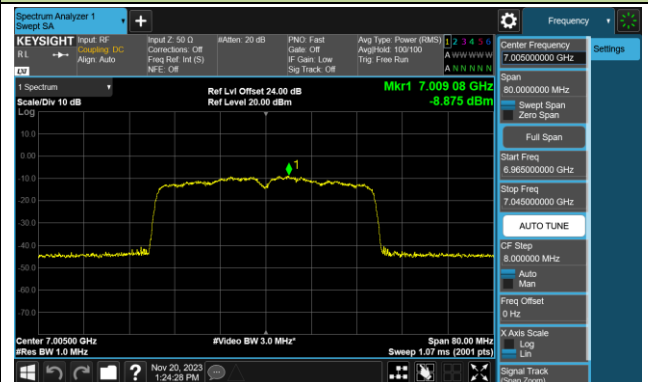

Channel 107 (6485MHz)

Channel 115 (6525MHz)

Channel 123 (6565MHz)

Channel 147 (6685MHz)

802.11ax-HE40 Power Spectral Density- Ant 1 (Nss = 1)

Channel 179 (6845MHz)

Channel 187 (6885MHz)

Channel 195 (6925MHz)

Channel 211 (7005MHz)

Channel 227 (7085MHz)

802.11ax-HE80 Power Spectral Density- Ant 1 (Nss = 1)

Channel 07 (5985MHz)

Channel 39 (6145MHz)

Channel 87 (6385MHz)

Channel 103 (6465MHz)

Channel 119 (6545MHz)