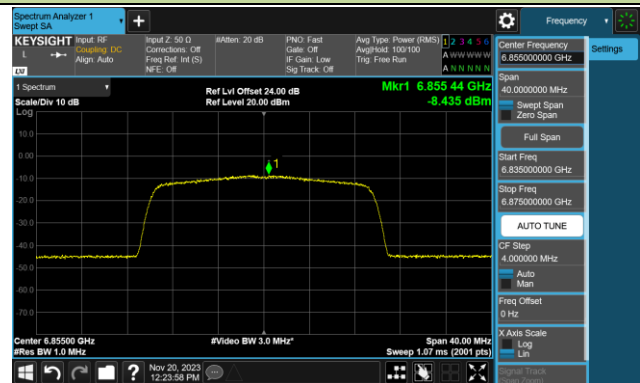

Channel 97 (6435MHz)

Channel 105 (6475MHz)

Channel 113 (6515MHz)

Channel 117 (6535MHz)

Channel 149 (6695MHz)

802.11ax-HE20 Power Spectral Density- Ant 1 (Nss = 1)

Channel 181 (6855MHz)

Channel 185 (6875MHz)

Channel 189 (6895MHz)

Channel 213 (7015MHz)

Channel 229 (7095MHz)

802.11ax-HE40 Power Spectral Density- Ant 1 (Nss = 1)

Channel 03 (5965MHz)

Channel 43 (6165MHz)

Channel 91 (6405MHz)

Channel 99 (6445MHz)