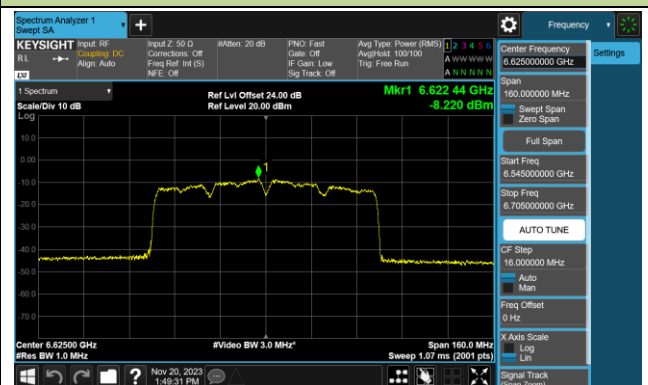

Channel 211 (7005MHz)

Channel 227 (7085MHz)

802.11ax-HE80 Power Spectral Density- Ant 1 (Nss = 1)

Channel 07 (5985MHz)

Channel 39 (6145MHz)

Channel 87 (6385MHz)

Channel 103 (6465MHz)

Channel 119 (6545MHz)

Channel 135 (6625MHz)

Channel 151 (6705MHz)

Channel 167 (6785MHz)

802.11ax-HE80 Power Spectral Density- Ant 1 (Nss = 1)

Channel 183 (6865MHz)

Channel 199 (6945MHz)

Channel 215 (7025MHz)