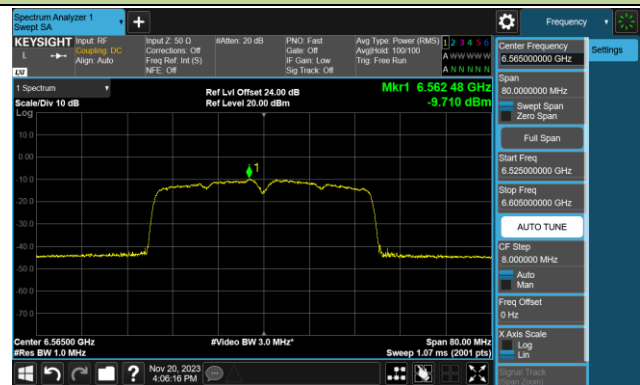

Channel 03 (5965MHz)

Channel 43 (6165MHz)

Channel 91 (6405MHz)

Channel 99 (6445MHz)

Channel 107 (6485MHz)

Channel 115 (6525MHz)

Channel 123 (6565MHz)

Channel 147 (6685MHz)

802.11be-EHT40 Power Spectral Density- Ant 0 (Nss = 1)

Channel 179 (6845MHz)

Channel 187 (6885MHz)

Channel 195 (6925MHz)

Channel 211 (7005MHz)

Channel 227 (7085MHz)

802.11be-EHT80 Power Spectral Density- Ant 0 (Nss = 1)