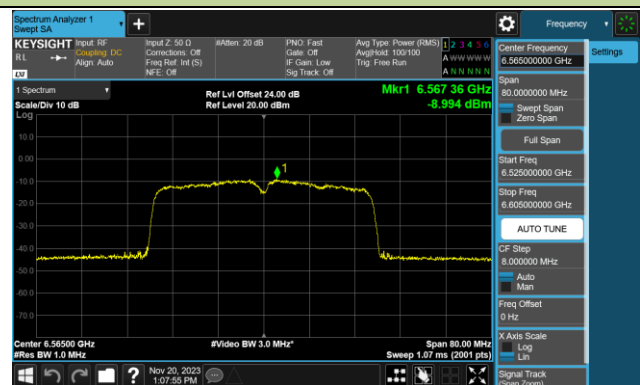

Channel 123 (6565MHz)