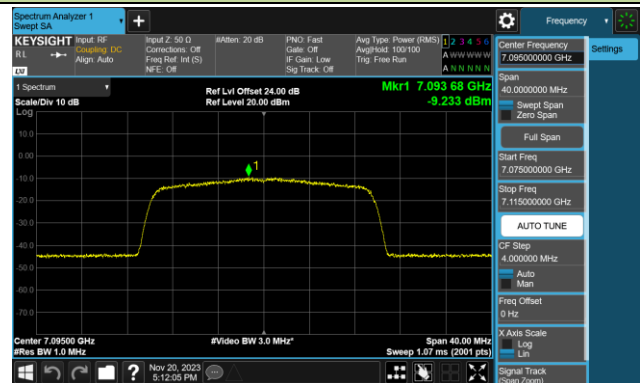

802.11be-EHT20 Power Spectral Density- Ant 0 (Nss = 1)

Channel 181 (6855MHz)

Channel 185 (6875MHz)

Channel 189 (6895MHz)

Channel 213 (7015MHz)

Channel 229 (7095MHz)

802.11be-EHT40 Power Spectral Density- Ant 0 (Nss = 1)

Channel 03 (5965MHz)

Channel 43 (6165MHz)

Channel 91 (6405MHz)

Channel 99 (6445MHz)

Channel 107 (6485MHz)

Channel 115 (6525MHz)

Channel 123 (6565MHz)

Channel 147 (6685MHz)