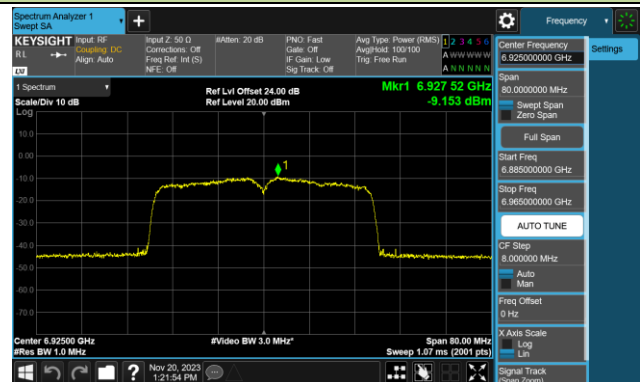

Channel 107 (6485MHz)

Channel 115 (6525MHz)

Channel 123 (6565MHz)

Channel 147 (6685MHz)

802.11ax-HE40 Power Spectral Density- Ant 1 (Nss = 1)

Channel 179 (6845MHz)

Channel 187 (6885MHz)

Channel 195 (6925MHz)

Channel 211 (7005MHz)

Channel 227 (7085MHz)

802.11ax-HE80 Power Spectral Density- Ant 1 (Nss = 1)

Channel 07 (5985MHz)

Channel 39 (6145MHz)

Channel 87 (6385MHz)

Channel 103 (6465MHz)

Channel 119 (6545MHz)