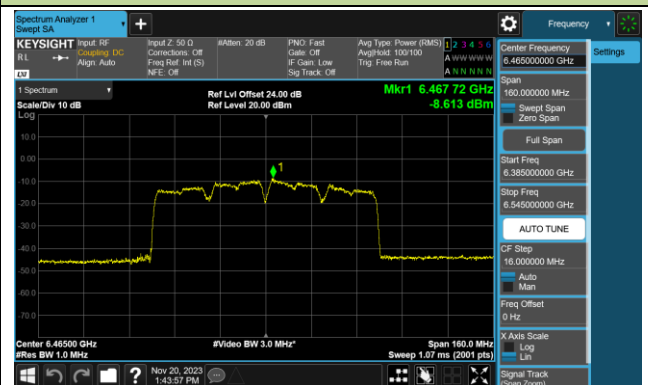

Channel 211 (7005MHz)

Channel 227 (7085MHz)

802.11ax-HE80 Power Spectral Density- Ant 1 (Nss = 1)

Channel 07 (5985MHz)

Channel 39 (6145MHz)

Channel 87 (6385MHz)

Channel 103 (6465MHz)

Channel 119 (6545MHz)

Channel 135 (6625MHz)

Channel 151 (6705MHz)

Channel 167 (6785MHz)

802.11ax-HE80 Power Spectral Density- Ant 1 (Nss = 1)

Channel 183 (6865MHz)

Channel 199 (6945MHz)

Channel 215 (7025MHz)