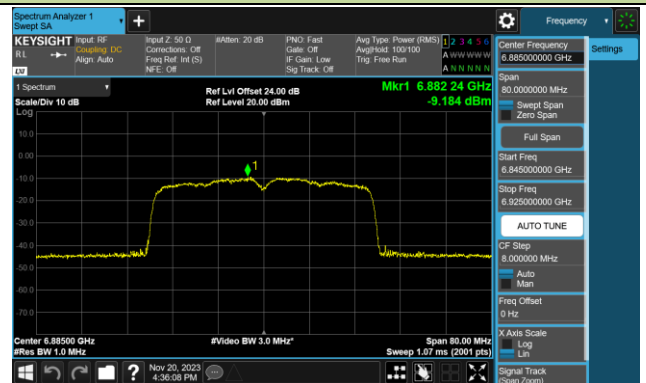

Channel 03 (5965MHz)

Channel 43 (6165MHz)

Channel 91 (6405MHz)

Channel 99 (6445MHz)

Channel 107 (6485MHz)

Channel 115 (6525MHz)

Channel 123 (6565MHz)

Channel 147 (6685MHz)

802.11be-EHT40 Power Spectral Density- Ant 0 (Nss = 1)

Channel 179 (6845MHz)

Channel 187 (6885MHz)

Channel 195 (6925MHz)

Channel 211 (7005MHz)

Channel 227 (7085MHz)

802.11be-EHT80 Power Spectral Density- Ant 0 (Nss = 1)