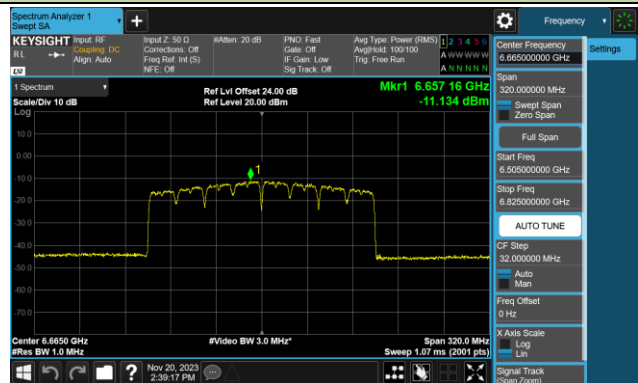

Channel 143 (6665MHz)