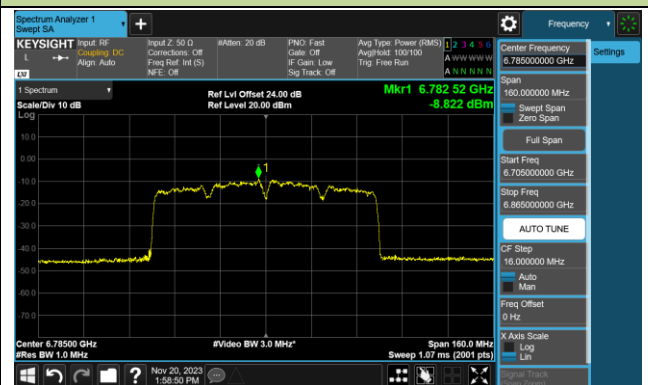

Channel 211 (7005MHz)

Channel 227 (7085MHz)

802.11ax-HE80 Power Spectral Density- Ant 1 (Nss = 1)

Channel 07 (5985MHz)

Channel 39 (6145MHz)

Channel 87 (6385MHz)

Channel 103 (6465MHz)

Channel 119 (6545MHz)

Channel 135 (6625MHz)

Channel 151 (6705MHz)

Channel 167 (6785MHz)

802.11ax-HE80 Power Spectral Density- Ant 1 (Nss = 1)

Channel 183 (6865MHz)

Channel 199 (6945MHz)

Channel 215 (7025MHz)