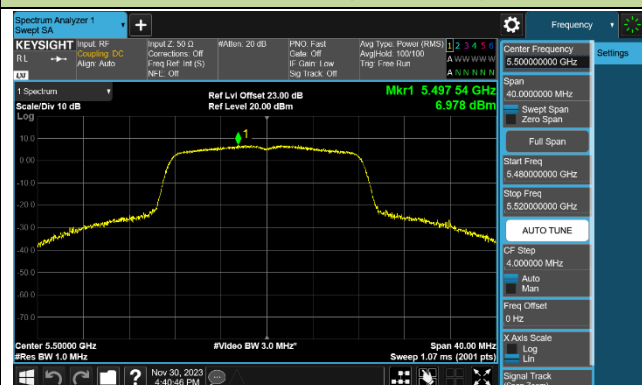

802.11a Power Spectral Density - Ant 1

Channel 36 (5180MHz)

Channel 44 (5220MHz)

Channel 48 (5240MHz)

Channel 52 (5260MHz)

Channel 60 (5300MHz)

Channel 64 (5320MHz)

Channel 100 (5500MHz)

Channel 116 (5580MHz)

802.11ac-VHT20 Power Spectral Density - Ant 1

Channel 36 (5180MHz)

Channel 44 (5220MHz)

Channel 48 (5240MHz)

Channel 52 (5260MHz)

Channel 60 (5300MHz)

Channel 64 (5320MHz)