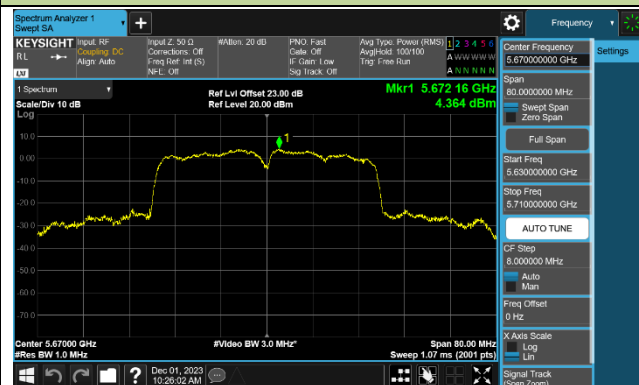

Channel 46 (5230MHz)

Channel 54 (5270MHz)

Channel 62 (5310MHz)

Channel 102 (5510MHz)

Channel 110 (5550MHz)

Channel 134 (5670MHz)

Channel 142 (5710MHz)

802.11ax-HE80 Power Spectral Density - Ant 1

Channel 42 (5210MHz)

Channel 58 (5290MHz)

Channel 106 (5530MHz)

Channel 122 (5610MHz)

Channel 138 (5690MHz)

Channel 155 (5775MHz)

802.11ax-HE160 Power Spectral Density - Ant 1

Channel 50 (5250MHz)