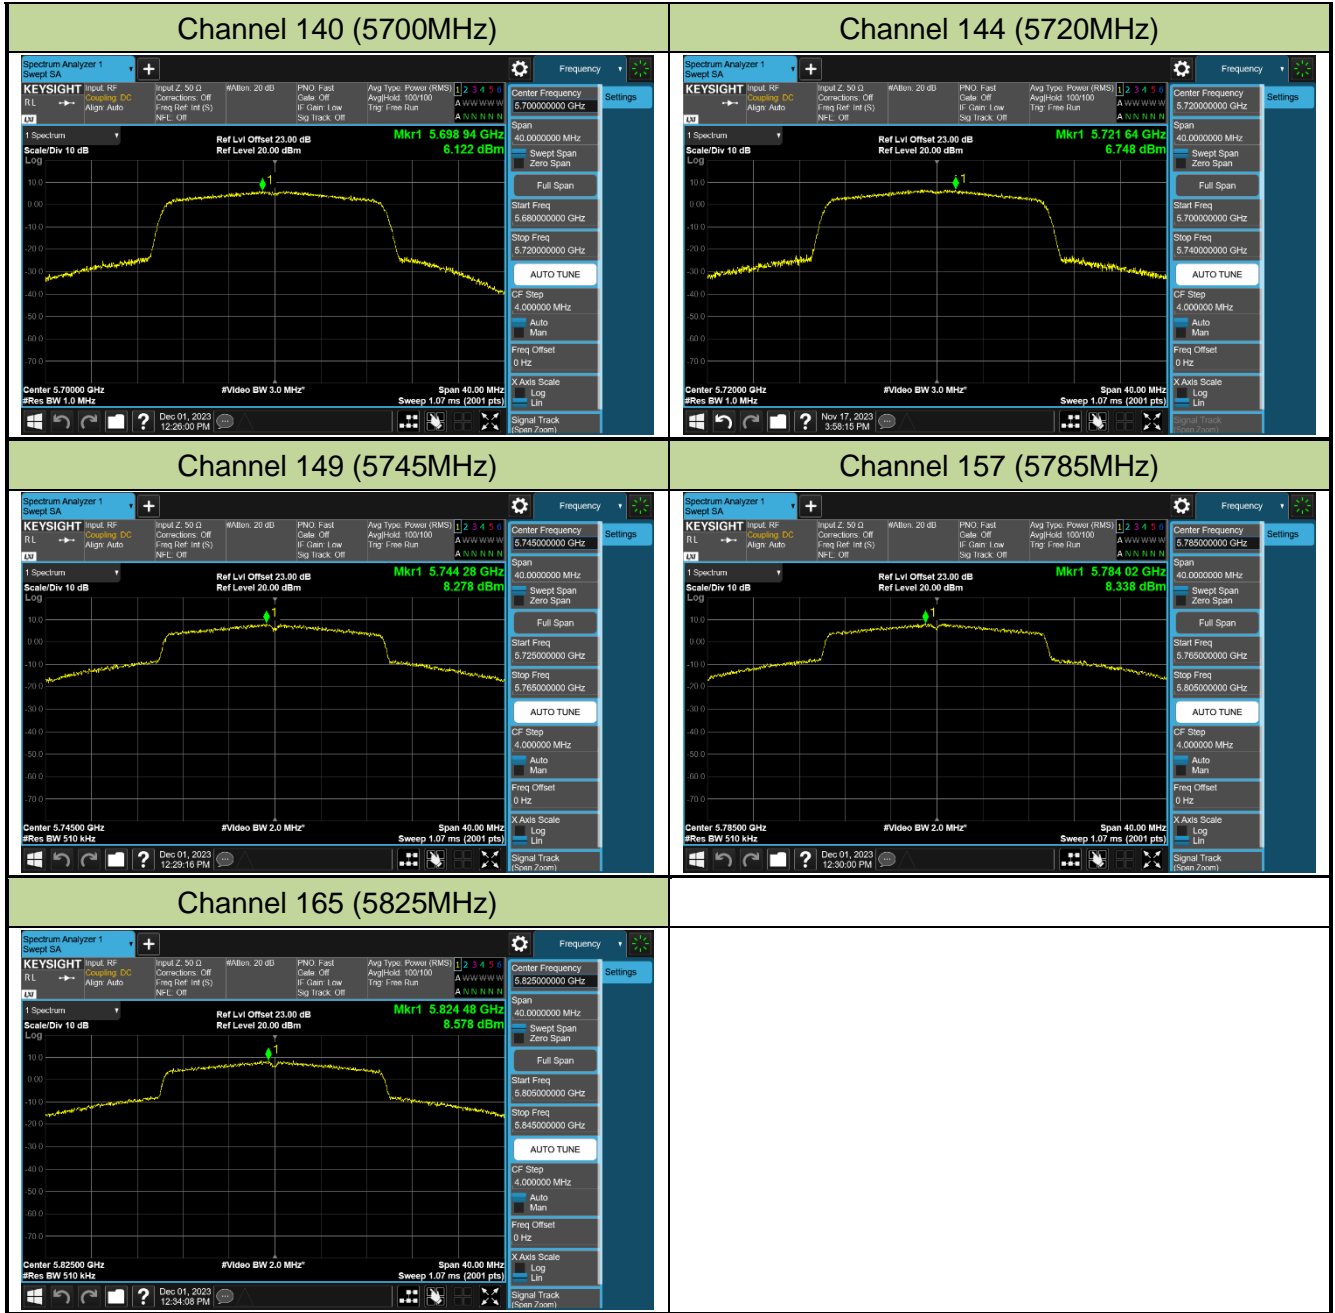

Channel 138 (5690MHz)

Channel 155 (5775MHz)

802.11ac-VHT160 Power Spectral Density - Ant 1

Channel 50 (5250MHz)

Channel 114 (5570MHz)

802.11ax-HE20 Power Spectral Density - Ant 1

Channel 36 (5180MHz)

Channel 44 (5220MHz)

Channel 48 (5240MHz)

Channel 52 (5260MHz)

Channel 60 (5300MHz)

Channel 64 (5320MHz)

Channel 100 (5500MHz)

Channel 116 (5580MHz)

802.11ax-HE40 Power Spectral Density - Ant 1

Channel 38 (5190MHz)

Channel 46 (5230MHz)

Channel 54 (5270MHz)

Channel 62 (5310MHz)

Channel 102 (5510MHz)

Channel 110 (5550MHz)

Channel 134 (5670MHz)

Channel 142 (5710MHz)

802.11ax-HE80 Power Spectral Density - Ant 1