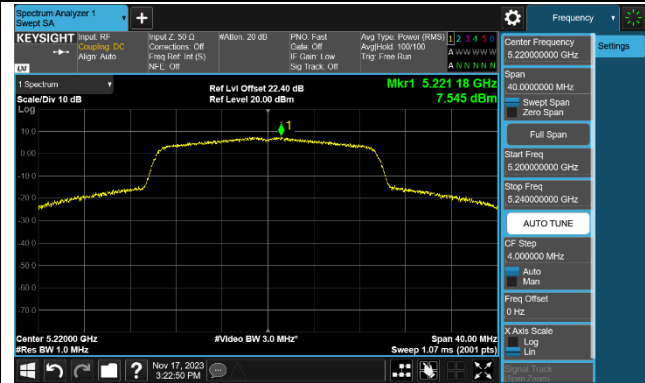

Channel 138 (5690MHz)

Channel 155 (5775MHz)

802.11ac-VHT160 Power Spectral Density - Ant 1

Channel 50 (5250MHz)

Channel 114 (5570MHz)

802.11ax-HE20 Power Spectral Density - Ant 1

Channel 36 (5180MHz)

Channel 44 (5220MHz)

Channel 48 (5240MHz)

Channel 52 (5260MHz)

Channel 60 (5300MHz)

Channel 64 (5320MHz)

Channel 100 (5500MHz)

Channel 116 (5580MHz)

802.11ax-HE40 Power Spectral Density - Ant 1

Channel 38 (5190MHz)