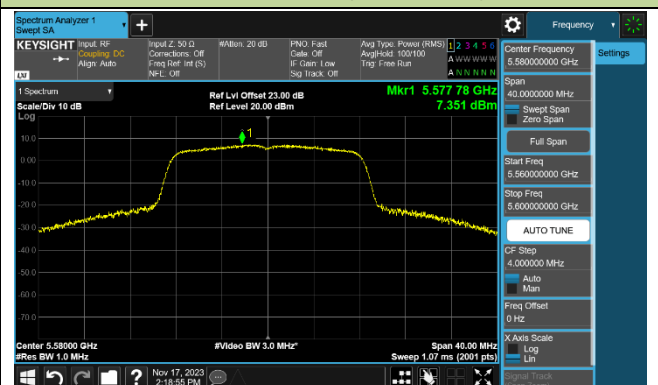

802.11a Power Spectral Density - Ant 1

Channel 36 (5180MHz)

Channel 44 (5220MHz)

Channel 48 (5240MHz)

Channel 52 (5260MHz)

Channel 60 (5300MHz)

Channel 64 (5320MHz)

Channel 100 (5500MHz)

Channel 116 (5580MHz)

802.11ac-VHT20 Power Spectral Density - Ant 1

Channel 36 (5180MHz)

Channel 44 (5220MHz)

Channel 48 (5240MHz)

Channel 52 (5260MHz)

Channel 60 (5300MHz)

Channel 64 (5320MHz)