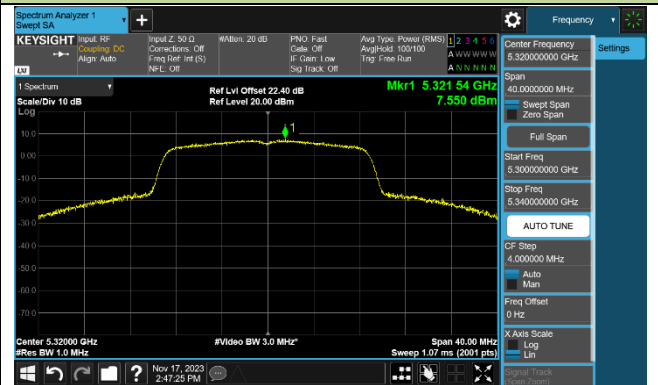

Channel 116 (5580MHz)

802.11ac-VHT20 Power Spectral Density - Ant 1

Channel 36 (5180MHz)

Channel 44 (5220MHz)

Channel 48 (5240MHz)

Channel 52 (5260MHz)

Channel 60 (5300MHz)

Channel 64 (5320MHz)

Channel 100 (5500MHz)

Channel 116 (5580MHz)

802.11ac-VHT40 Power Spectral Density - Ant 1

Channel 38 (5190MHz)

Channel 46 (5230MHz)

Channel 54 (5270MHz)

Channel 62 (5310MHz)

Channel 102 (5510MHz)