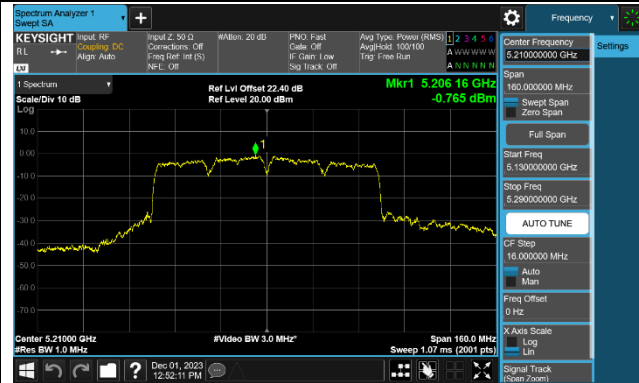

Channel 46 (5230MHz)

Channel 54 (5270MHz)

Channel 62 (5310MHz)

Channel 102 (5510MHz)

Channel 110 (5550MHz)

Channel 134 (5670MHz)

Channel 142 (5710MHz)

802.11ax-HE80 Power Spectral Density - Ant 1

Channel 42 (5210MHz)

Channel 58 (5290MHz)

Channel 106 (5530MHz)

Channel 122 (5610MHz)

Channel 138 (5690MHz)

Channel 155 (5775MHz)

802.11ax-HE160 Power Spectral Density - Ant 1

Channel 50 (5250MHz)