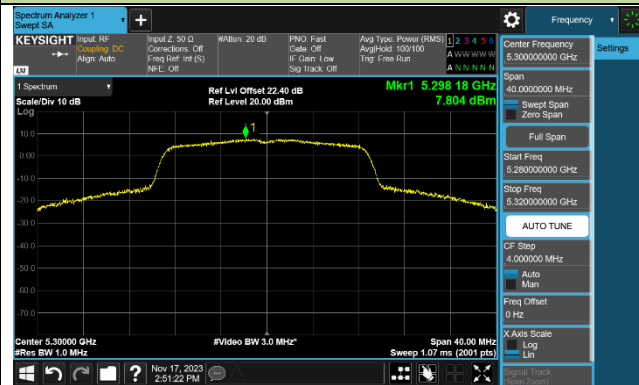

Channel 116 (5580MHz)

802.11ac-VHT20 Power Spectral Density - Ant 1

Channel 36 (5180MHz)

Channel 44 (5220MHz)

Channel 48 (5240MHz)

Channel 52 (5260MHz)

Channel 60 (5300MHz)

Channel 64 (5320MHz)

Channel 100 (5500MHz)

Channel 116 (5580MHz)

802.11ac-VHT40 Power Spectral Density - Ant 1

Channel 38 (5190MHz)

Channel 46 (5230MHz)

Channel 54 (5270MHz)

Channel 62 (5310MHz)

Channel 102 (5510MHz)