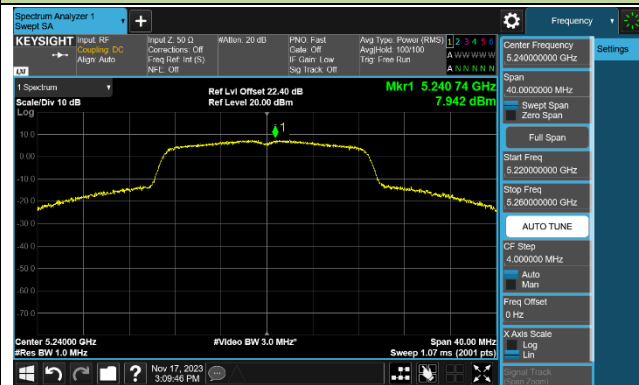

Channel 116 (5580MHz)

802.11ac-VHT20 Power Spectral Density - Ant 1

Channel 36 (5180MHz)

Channel 44 (5220MHz)

Channel 48 (5240MHz)

Channel 52 (5260MHz)

Channel 60 (5300MHz)

Channel 64 (5320MHz)

Channel 100 (5500MHz)

Channel 116 (5580MHz)

802.11ac-VHT40 Power Spectral Density - Ant 1

Channel 38 (5190MHz)

Channel 46 (5230MHz)

Channel 54 (5270MHz)

Channel 62 (5310MHz)

Channel 102 (5510MHz)