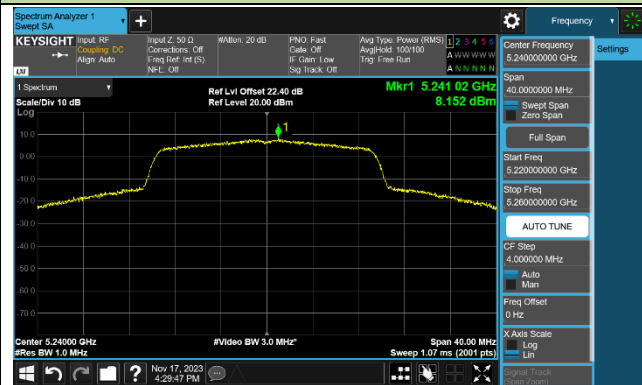

Channel 42 (5210MHz)

Channel 58 (5290MHz)

Channel 106 (5530MHz)

Channel 122 (5610MHz)

Channel 138 (5690MHz)

Channel 155 (5775MHz)

802.11ax-HE160 Power Spectral Density - Ant 1

Channel 50 (5250MHz)

Channel 114 (5570MHz)

802.11be-EHT20 Power Spectral Density - Ant 1

Channel 36 (5180MHz)

Channel 44 (5220MHz)

Channel 48 (5240MHz)

Channel 52 (5260MHz)

Channel 60 (5300MHz)

Channel 64 (5320MHz)

Channel 100 (5500MHz)

Channel 116 (5580MHz)