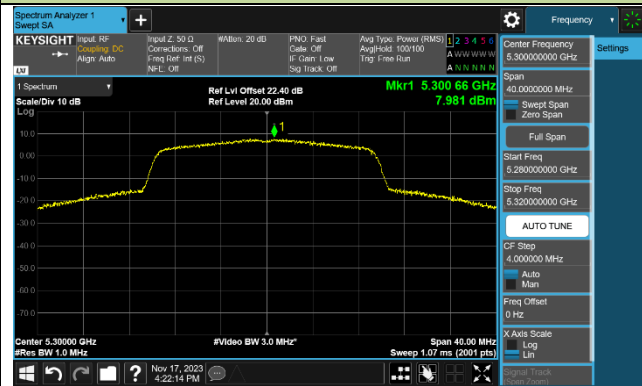

Channel 42 (5210MHz)

Channel 58 (5290MHz)

Channel 106 (5530MHz)

Channel 122 (5610MHz)

Channel 138 (5690MHz)

Channel 155 (5775MHz)

802.11ax-HE160 Power Spectral Density - Ant 1

Channel 50 (5250MHz)

Channel 114 (5570MHz)

802.11be-EHT20 Power Spectral Density - Ant 1

Channel 36 (5180MHz)

Channel 44 (5220MHz)

Channel 48 (5240MHz)

Channel 52 (5260MHz)

Channel 60 (5300MHz)

Channel 64 (5320MHz)

Channel 100 (5500MHz)

Channel 116 (5580MHz)