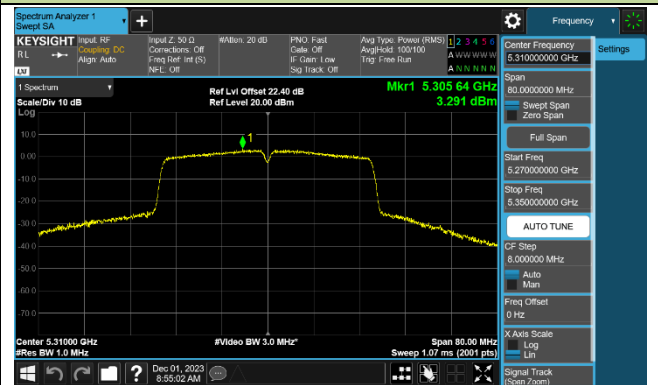

Channel 100 (5500MHz)

Channel 116 (5580MHz)

802.11ac-VHT40 Power Spectral Density - Ant 1

Channel 38 (5190MHz)

Channel 46 (5230MHz)

Channel 54 (5270MHz)

Channel 62 (5310MHz)

Channel 102 (5510MHz)

Channel 110 (5550MHz)

Channel 134 (5670MHz)

Channel 142 (5710MHz)

802.11ac-VHT80 Power Spectral Density - Ant 1

Channel 42 (5210MHz)

Channel 58 (5290MHz)

Channel 106 (5530MHz)

Channel 122 (5610MHz)