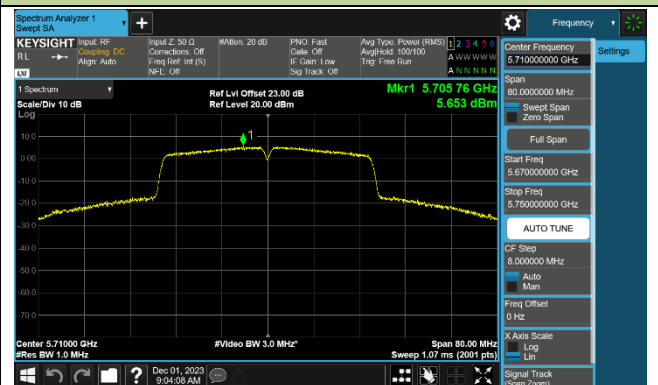

Channel 100 (5500MHz)

Channel 116 (5580MHz)

802.11ac-VHT40 Power Spectral Density - Ant 1

Channel 38 (5190MHz)

Channel 46 (5230MHz)

Channel 54 (5270MHz)

Channel 62 (5310MHz)

Channel 102 (5510MHz)

Channel 110 (5550MHz)

Channel 134 (5670MHz)

Channel 142 (5710MHz)

802.11ac-VHT80 Power Spectral Density - Ant 1

Channel 42 (5210MHz)

Channel 58 (5290MHz)

Channel 106 (5530MHz)

Channel 122 (5610MHz)