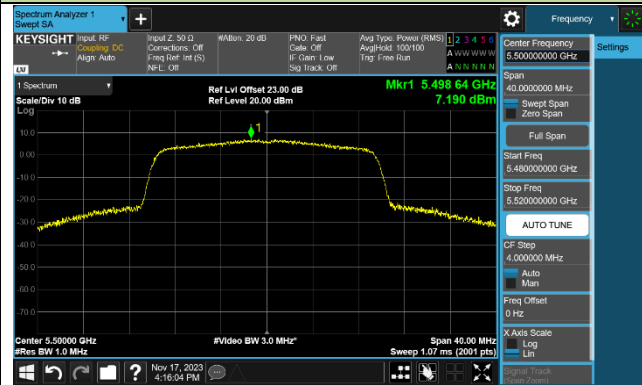

Channel 114 (5570MHz)

802.11be-EHT20 Power Spectral Density - Ant 1

Channel 36 (5180MHz)

Channel 44 (5220MHz)

Channel 48 (5240MHz)

Channel 52 (5260MHz)

Channel 60 (5300MHz)

Channel 64 (5320MHz)

Channel 100 (5500MHz)

Channel 116 (5580MHz)