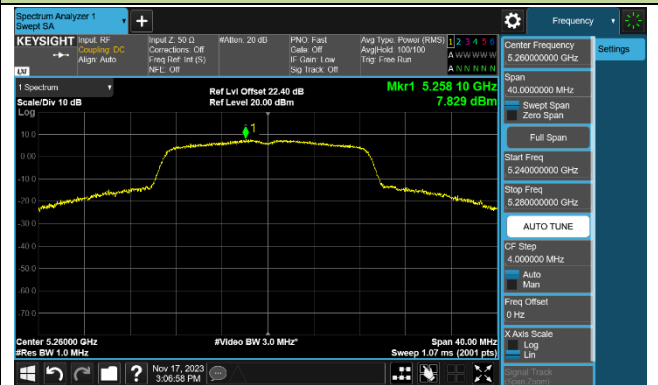

Channel 116 (5580MHz)

802.11ac-VHT20 Power Spectral Density - Ant 1

Channel 36 (5180MHz)

Channel 44 (5220MHz)

Channel 48 (5240MHz)

Channel 52 (5260MHz)

Channel 60 (5300MHz)

Channel 64 (5320MHz)

Channel 100 (5500MHz)

Channel 116 (5580MHz)

802.11ac-VHT40 Power Spectral Density - Ant 1

Channel 38 (5190MHz)

Channel 46 (5230MHz)

Channel 54 (5270MHz)

Channel 62 (5310MHz)

Channel 102 (5510MHz)