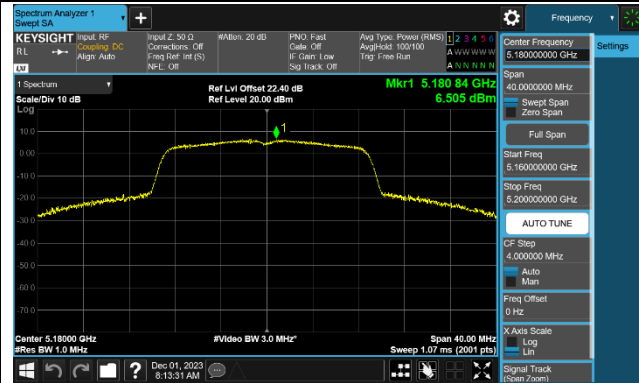

802.11a Power Spectral Density - Ant 1

Channel 36 (5180MHz)

Channel 44 (5220MHz)

Channel 48 (5240MHz)

Channel 52 (5260MHz)

Channel 60 (5300MHz)

Channel 64 (5320MHz)

Channel 100 (5500MHz)

Channel 116 (5580MHz)

802.11ac-VHT20 Power Spectral Density - Ant 1

Channel 36 (5180MHz)

Channel 44 (5220MHz)

Channel 48 (5240MHz)

Channel 52 (5260MHz)

Channel 60 (5300MHz)

Channel 64 (5320MHz)