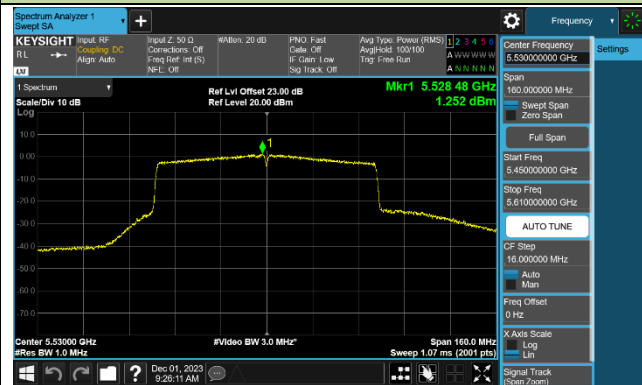

Channel 110 (5550MHz)

Channel 134 (5670MHz)

Channel 142 (5710MHz)

802.11ac-VHT80 Power Spectral Density - Ant 1

Channel 42 (5210MHz)

Channel 58 (5290MHz)

Channel 106 (5530MHz)

Channel 122 (5610MHz)

Channel 138 (5690MHz)

Channel 155 (5775MHz)

802.11ac-VHT160 Power Spectral Density - Ant 1

Channel 50 (5250MHz)

Channel 114 (5570MHz)

802.11ax-HE20 Power Spectral Density - Ant 1

Channel 36 (5180MHz)

Channel 44 (5220MHz)