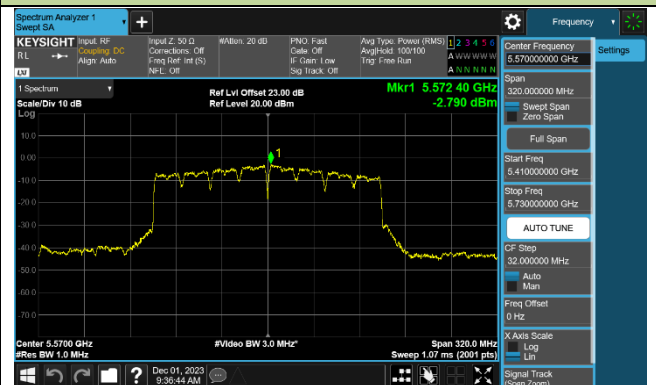

Channel 46 (5230MHz)

Channel 54 (5270MHz)

Channel 62 (5310MHz)

Channel 102 (5510MHz)

Channel 110 (5550MHz)

Channel 134 (5670MHz)

Channel 142 (5710MHz)

802.11ax-HE80 Power Spectral Density - Ant 1

Channel 42 (5210MHz)

Channel 58 (5290MHz)

Channel 106 (5530MHz)

Channel 122 (5610MHz)

Channel 138 (5690MHz)

Channel 155 (5775MHz)

802.11ax-HE160 Power Spectral Density - Ant 1

Channel 50 (5250MHz)

Channel 114 (5570MHz)

802.11be-EHT20 Power Spectral Density - Ant 1

Channel 36 (5180MHz)

Channel 44 (5220MHz)

Channel 48 (5240MHz)

Channel 52 (5260MHz)

Channel 60 (5300MHz)

Channel 64 (5320MHz)