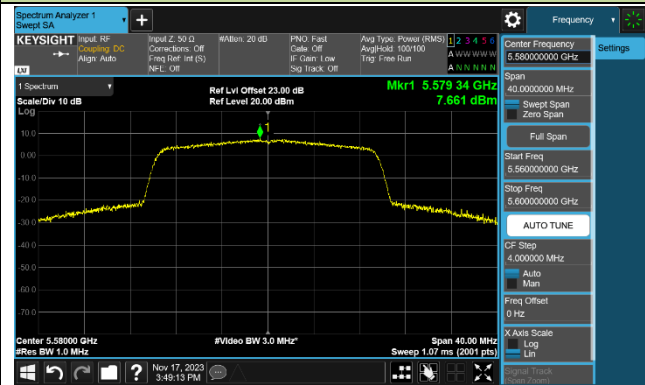

Channel 48 (5240MHz)

Channel 52 (5260MHz)

Channel 60 (5300MHz)

Channel 64 (5320MHz)

Channel 100 (5500MHz)

Channel 116 (5580MHz)

802.11ax-HE40 Power Spectral Density - Ant 1

Channel 38 (5190MHz)

Channel 46 (5230MHz)

Channel 54 (5270MHz)

Channel 62 (5310MHz)

Channel 102 (5510MHz)

Channel 110 (5550MHz)

Channel 134 (5670MHz)

Channel 142 (5710MHz)

802.11ax-HE80 Power Spectral Density - Ant 1