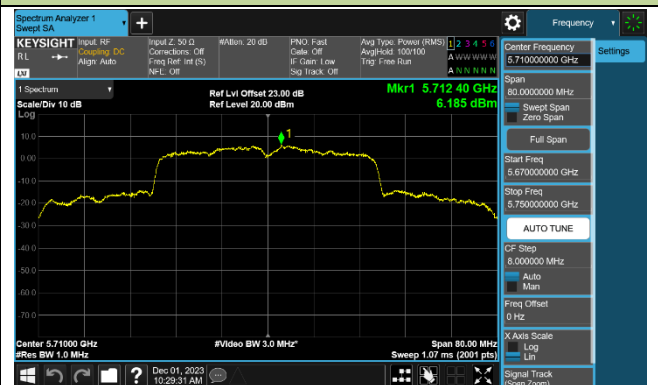

Channel 46 (5230MHz)

Channel 54 (5270MHz)

Channel 62 (5310MHz)

Channel 102 (5510MHz)

Channel 110 (5550MHz)

Channel 134 (5670MHz)

Channel 142 (5710MHz)

802.11ax-HE80 Power Spectral Density - Ant 1

Channel 42 (5210MHz)

Channel 58 (5290MHz)

Channel 106 (5530MHz)

Channel 122 (5610MHz)

Channel 138 (5690MHz)

Channel 155 (5775MHz)

802.11ax-HE160 Power Spectral Density - Ant 1

Channel 50 (5250MHz)