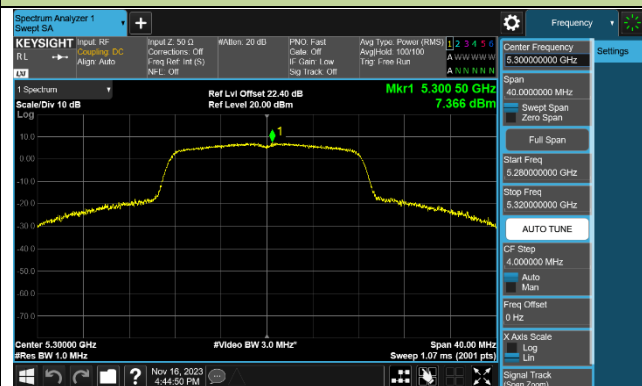

802.11a Power Spectral Density - Ant 1

Channel 36 (5180MHz)

Channel 44 (5220MHz)

Channel 48 (5240MHz)

Channel 52 (5260MHz)

Channel 60 (5300MHz)

Channel 64 (5320MHz)

Channel 100 (5500MHz)

Channel 116 (5580MHz)

802.11ac-VHT20 Power Spectral Density - Ant 1

Channel 36 (5180MHz)

Channel 44 (5220MHz)

Channel 48 (5240MHz)

Channel 52 (5260MHz)

Channel 60 (5300MHz)

Channel 64 (5320MHz)