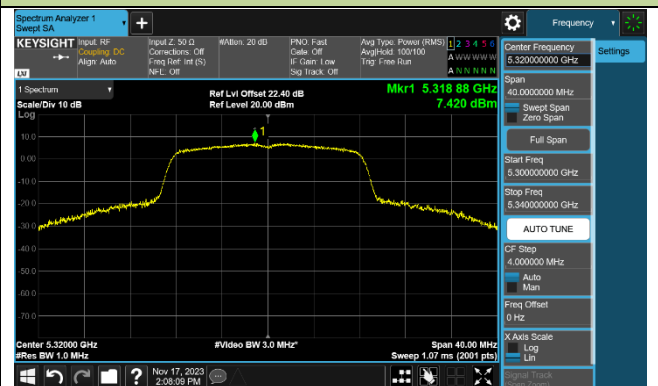

802.11a Power Spectral Density - Ant 1

Channel 36 (5180MHz)

Channel 44 (5220MHz)

Channel 48 (5240MHz)

Channel 52 (5260MHz)

Channel 60 (5300MHz)

Channel 64 (5320MHz)

Channel 100 (5500MHz)

Channel 116 (5580MHz)

802.11ac-VHT20 Power Spectral Density - Ant 1

Channel 36 (5180MHz)

Channel 44 (5220MHz)

Channel 48 (5240MHz)

Channel 52 (5260MHz)

Channel 60 (5300MHz)

Channel 64 (5320MHz)