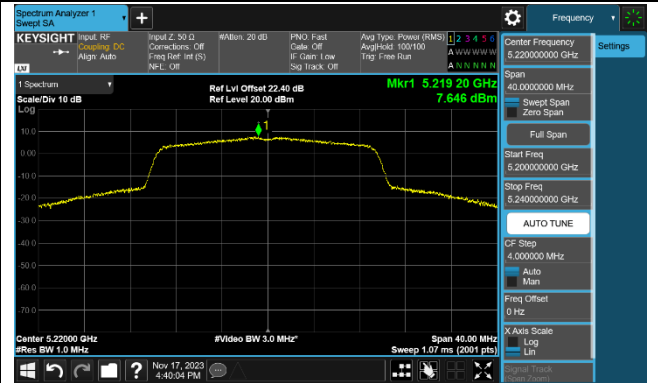

Channel 42 (5210MHz)

Channel 58 (5290MHz)

Channel 106 (5530MHz)

Channel 122 (5610MHz)

Channel 138 (5690MHz)

Channel 155 (5775MHz)

802.11ax-HE160 Power Spectral Density - Ant 1

Channel 50 (5250MHz)

Channel 114 (5570MHz)

802.11be-EHT20 Power Spectral Density - Ant 1

Channel 36 (5180MHz)

Channel 44 (5220MHz)

Channel 48 (5240MHz)

Channel 52 (5260MHz)

Channel 60 (5300MHz)

Channel 64 (5320MHz)

Channel 100 (5500MHz)

Channel 116 (5580MHz)