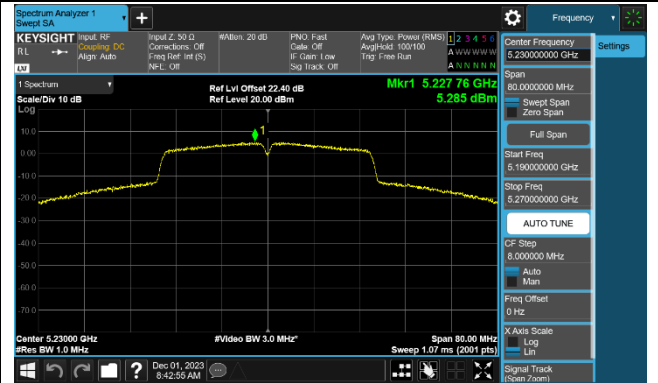

Channel 100 (5500MHz)

Channel 116 (5580MHz)

802.11ac-VHT40 Power Spectral Density - Ant 1

Channel 38 (5190MHz)

Channel 46 (5230MHz)

Channel 54 (5270MHz)

Channel 62 (5310MHz)

Channel 102 (5510MHz)

Channel 110 (5550MHz)

Channel 134 (5670MHz)

Channel 142 (5710MHz)

802.11ac-VHT80 Power Spectral Density - Ant 1

Channel 42 (5210MHz)

Channel 58 (5290MHz)

Channel 106 (5530MHz)

Channel 122 (5610MHz)