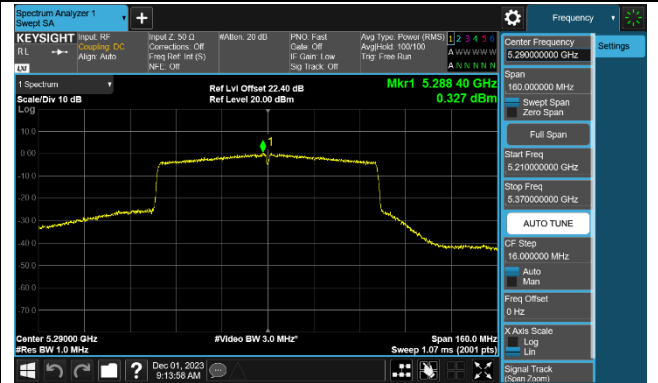

Channel 110 (5550MHz)

Channel 134 (5670MHz)

Channel 142 (5710MHz)

802.11ac-VHT80 Power Spectral Density - Ant 1

Channel 42 (5210MHz)

Channel 58 (5290MHz)

Channel 106 (5530MHz)

Channel 122 (5610MHz)

Channel 138 (5690MHz)

Channel 155 (5775MHz)

802.11ac-VHT160 Power Spectral Density - Ant 1

Channel 50 (5250MHz)

Channel 114 (5570MHz)

802.11ax-HE20 Power Spectral Density - Ant 1

Channel 36 (5180MHz)

Channel 44 (5220MHz)