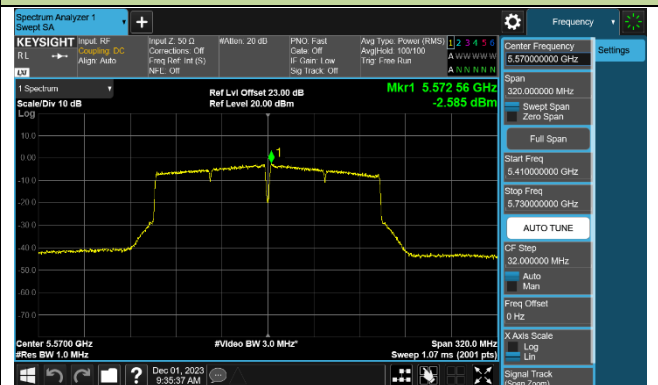

Channel 110 (5550MHz)

Channel 134 (5670MHz)

Channel 142 (5710MHz)

802.11ac-VHT80 Power Spectral Density - Ant 1

Channel 42 (5210MHz)

Channel 58 (5290MHz)

Channel 106 (5530MHz)

Channel 122 (5610MHz)

Channel 138 (5690MHz)

Channel 155 (5775MHz)

802.11ac-VHT160 Power Spectral Density - Ant 1

Channel 50 (5250MHz)

Channel 114 (5570MHz)

802.11ax-HE20 Power Spectral Density - Ant 1

Channel 36 (5180MHz)

Channel 44 (5220MHz)

Channel 48 (5240MHz)

Channel 52 (5260MHz)

Channel 60 (5300MHz)

Channel 64 (5320MHz)

Channel 100 (5500MHz)

Channel 116 (5580MHz)

802.11ax-HE40 Power Spectral Density - Ant 1

Channel 38 (5190MHz)