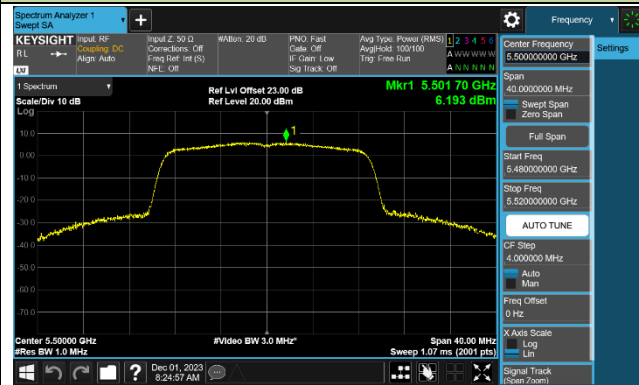

Channel 116 (5580MHz)

802.11ac-VHT20 Power Spectral Density - Ant 1

Channel 36 (5180MHz)

Channel 44 (5220MHz)

Channel 48 (5240MHz)

Channel 52 (5260MHz)

Channel 60 (5300MHz)

Channel 64 (5320MHz)

Channel 100 (5500MHz)

Channel 116 (5580MHz)

802.11ac-VHT40 Power Spectral Density - Ant 1

Channel 38 (5190MHz)

Channel 46 (5230MHz)

Channel 54 (5270MHz)

Channel 62 (5310MHz)

Channel 102 (5510MHz)