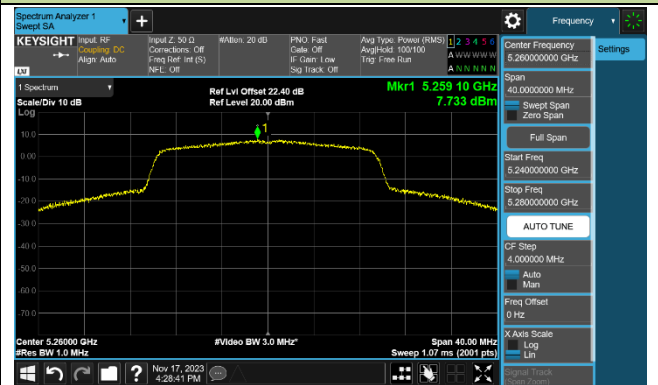

Channel 42 (5210MHz)

Channel 58 (5290MHz)

Channel 106 (5530MHz)

Channel 122 (5610MHz)

Channel 138 (5690MHz)

Channel 155 (5775MHz)

802.11ax-HE160 Power Spectral Density - Ant 1

Channel 50 (5250MHz)

Channel 114 (5570MHz)

802.11be-EHT20 Power Spectral Density - Ant 1

Channel 36 (5180MHz)

Channel 44 (5220MHz)

Channel 48 (5240MHz)

Channel 52 (5260MHz)

Channel 60 (5300MHz)

Channel 64 (5320MHz)

Channel 100 (5500MHz)

Channel 116 (5580MHz)