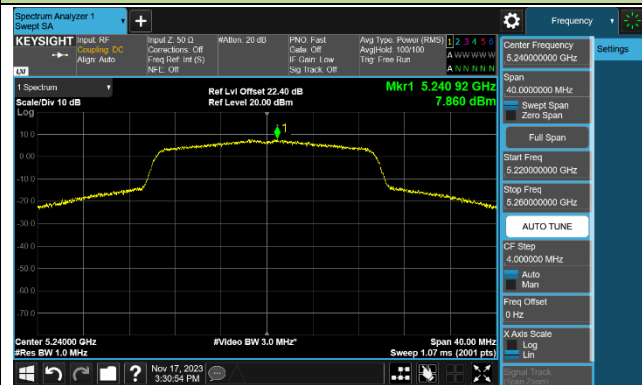

Channel 138 (5690MHz)

Channel 155 (5775MHz)

802.11ac-VHT160 Power Spectral Density - Ant 1

Channel 50 (5250MHz)

Channel 114 (5570MHz)

802.11ax-HE20 Power Spectral Density - Ant 1

Channel 36 (5180MHz)

Channel 44 (5220MHz)

Channel 48 (5240MHz)

Channel 52 (5260MHz)

Channel 60 (5300MHz)

Channel 64 (5320MHz)

Channel 100 (5500MHz)

Channel 116 (5580MHz)

802.11ax-HE40 Power Spectral Density - Ant 1

Channel 38 (5190MHz)