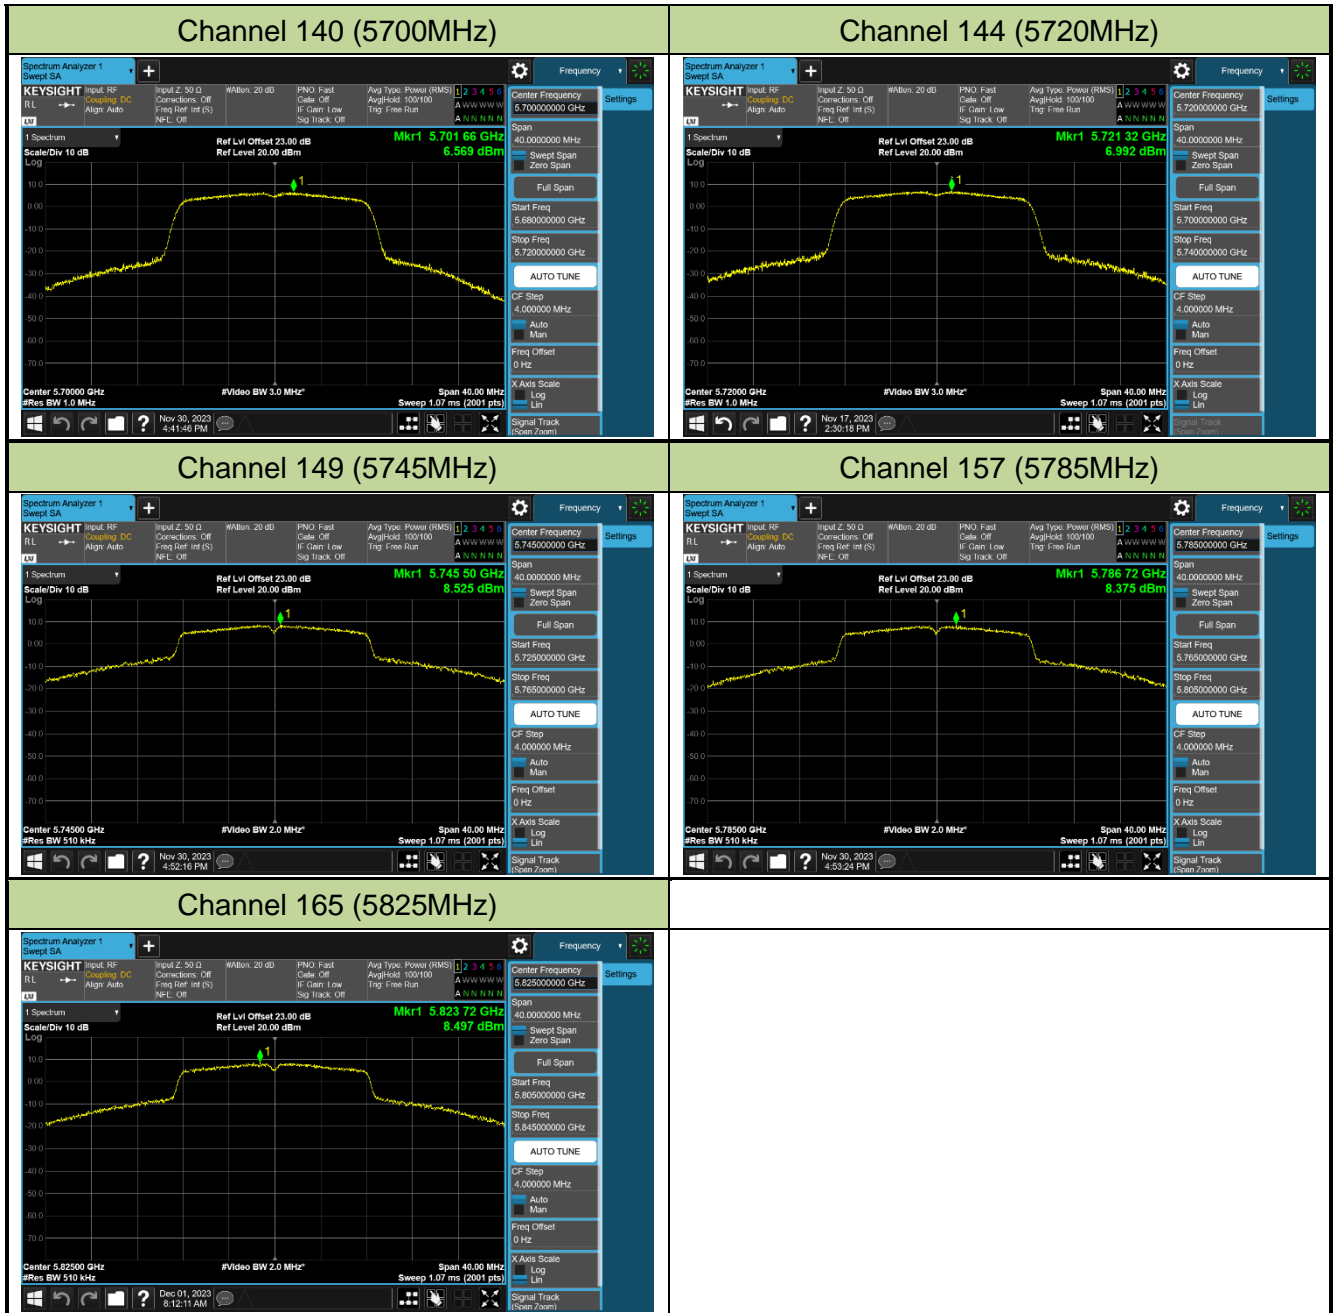

802.11a Power Spectral Density - Ant 1

Channel 36 (5180MHz)

Channel 44 (5220MHz)

Channel 48 (5240MHz)

Channel 52 (5260MHz)

Channel 60 (5300MHz)

Channel 64 (5320MHz)

Channel 100 (5500MHz)

Channel 116 (5580MHz)

802.11ac-VHT20 Power Spectral Density - Ant 1

Channel 36 (5180MHz)

Channel 44 (5220MHz)

Channel 48 (5240MHz)

Channel 52 (5260MHz)

Channel 60 (5300MHz)

Channel 64 (5320MHz)