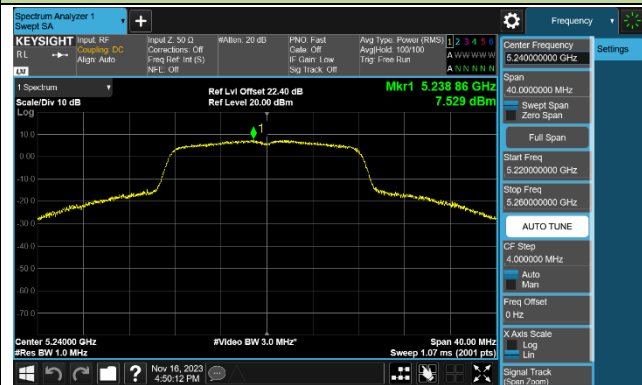

802.11a Power Spectral Density - Ant 1

Channel 36 (5180MHz)

Channel 44 (5220MHz)

Channel 48 (5240MHz)

Channel 52 (5260MHz)

Channel 60 (5300MHz)

Channel 64 (5320MHz)

Channel 100 (5500MHz)

Channel 116 (5580MHz)

802.11ac-VHT20 Power Spectral Density - Ant 1

Channel 36 (5180MHz)

Channel 44 (5220MHz)

Channel 48 (5240MHz)

Channel 52 (5260MHz)

Channel 60 (5300MHz)

Channel 64 (5320MHz)