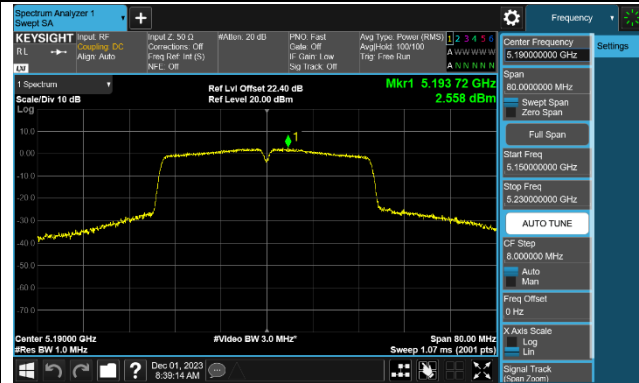

Channel 100 (5500MHz)

Channel 116 (5580MHz)

802.11ac-VHT40 Power Spectral Density - Ant 1

Channel 38 (5190MHz)

Channel 46 (5230MHz)

Channel 54 (5270MHz)

Channel 62 (5310MHz)

Channel 102 (5510MHz)

Channel 110 (5550MHz)

Channel 134 (5670MHz)

Channel 142 (5710MHz)

802.11ac-VHT80 Power Spectral Density - Ant 1

Channel 42 (5210MHz)

Channel 58 (5290MHz)

Channel 106 (5530MHz)

Channel 122 (5610MHz)