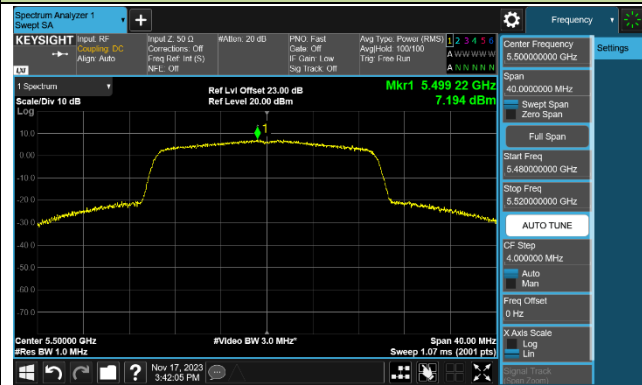

Channel 48 (5240MHz)

Channel 52 (5260MHz)

Channel 60 (5300MHz)

Channel 64 (5320MHz)

Channel 100 (5500MHz)

Channel 116 (5580MHz)

802.11ax-HE40 Power Spectral Density - Ant 1

Channel 38 (5190MHz)

Channel 46 (5230MHz)

Channel 54 (5270MHz)

Channel 62 (5310MHz)

Channel 102 (5510MHz)

Channel 110 (5550MHz)

Channel 134 (5670MHz)

Channel 142 (5710MHz)

802.11ax-HE80 Power Spectral Density - Ant 1