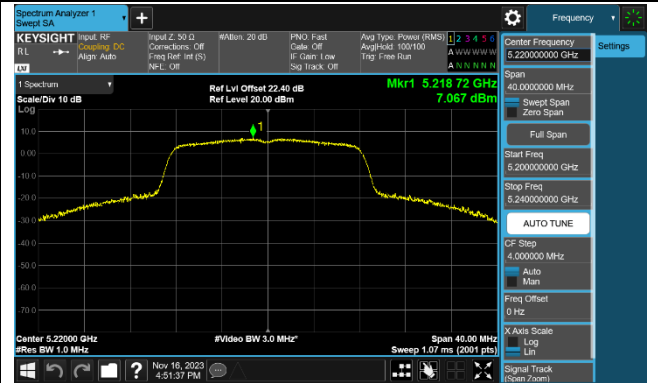

802.11a Power Spectral Density - Ant 1

Channel 36 (5180MHz)

Channel 44 (5220MHz)

Channel 48 (5240MHz)

Channel 52 (5260MHz)

Channel 60 (5300MHz)

Channel 64 (5320MHz)

Channel 100 (5500MHz)

Channel 116 (5580MHz)

802.11ac-VHT20 Power Spectral Density - Ant 1

Channel 36 (5180MHz)

Channel 44 (5220MHz)

Channel 48 (5240MHz)

Channel 52 (5260MHz)

Channel 60 (5300MHz)

Channel 64 (5320MHz)