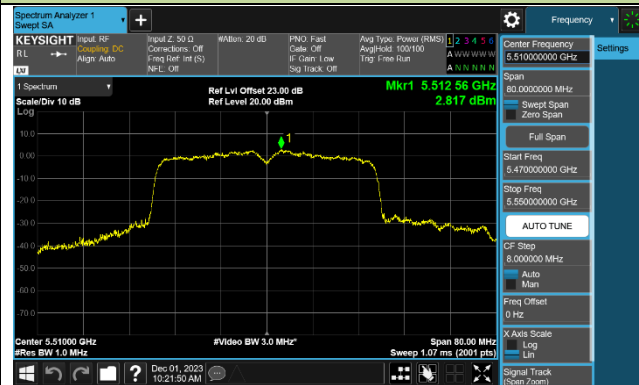

Channel 46 (5230MHz)

Channel 54 (5270MHz)

Channel 62 (5310MHz)

Channel 102 (5510MHz)

Channel 110 (5550MHz)

Channel 134 (5670MHz)

Channel 142 (5710MHz)

802.11ax-HE80 Power Spectral Density - Ant 1

Channel 42 (5210MHz)

Channel 58 (5290MHz)

Channel 106 (5530MHz)

Channel 122 (5610MHz)

Channel 138 (5690MHz)

Channel 155 (5775MHz)

802.11ax-HE160 Power Spectral Density - Ant 1

Channel 50 (5250MHz)