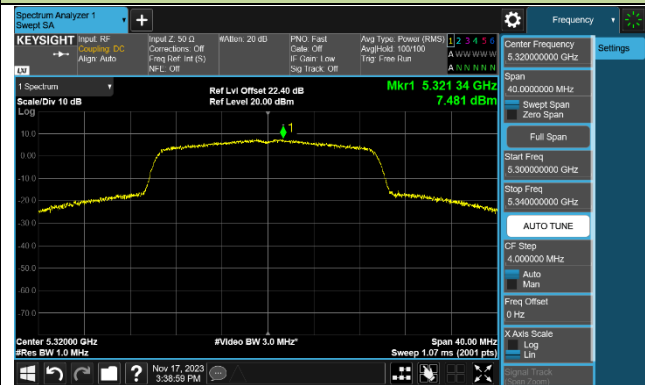

Channel 48 (5240MHz)

Channel 52 (5260MHz)

Channel 60 (5300MHz)

Channel 64 (5320MHz)

Channel 100 (5500MHz)

Channel 116 (5580MHz)

802.11ax-HE40 Power Spectral Density - Ant 1

Channel 38 (5190MHz)

Channel 46 (5230MHz)

Channel 54 (5270MHz)

Channel 62 (5310MHz)

Channel 102 (5510MHz)

Channel 110 (5550MHz)

Channel 134 (5670MHz)

Channel 142 (5710MHz)

802.11ax-HE80 Power Spectral Density - Ant 1