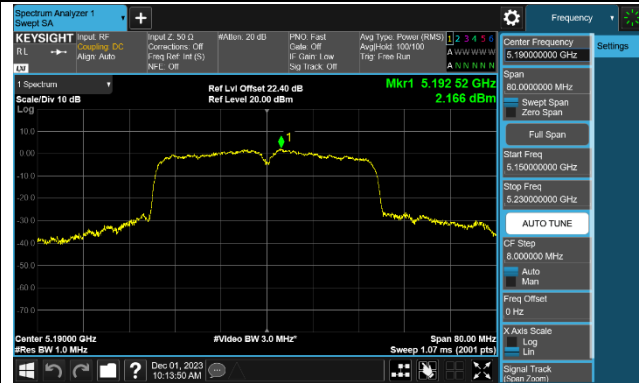

Channel 48 (5240MHz)

Channel 52 (5260MHz)

Channel 60 (5300MHz)

Channel 64 (5320MHz)

Channel 100 (5500MHz)

Channel 116 (5580MHz)

802.11ax-HE40 Power Spectral Density - Ant 1

Channel 38 (5190MHz)

Channel 46 (5230MHz)

Channel 54 (5270MHz)

Channel 62 (5310MHz)

Channel 102 (5510MHz)

Channel 110 (5550MHz)

Channel 134 (5670MHz)

Channel 142 (5710MHz)

802.11ax-HE80 Power Spectral Density - Ant 1