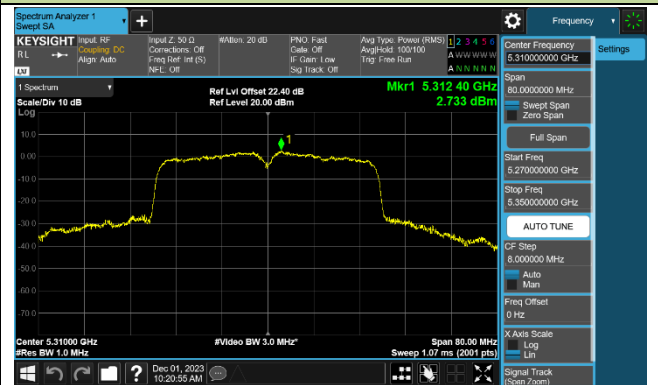

Channel 138 (5690MHz)

Channel 155 (5775MHz)

802.11ac-VHT160 Power Spectral Density - Ant 1

Channel 50 (5250MHz)

Channel 114 (5570MHz)

802.11ax-HE20 Power Spectral Density - Ant 1

Channel 36 (5180MHz)

Channel 44 (5220MHz)

Channel 48 (5240MHz)

Channel 52 (5260MHz)

Channel 60 (5300MHz)

Channel 64 (5320MHz)

Channel 100 (5500MHz)

Channel 116 (5580MHz)

802.11ax-HE40 Power Spectral Density - Ant 1

Channel 38 (5190MHz)

Channel 46 (5230MHz)

Channel 54 (5270MHz)

Channel 62 (5310MHz)

Channel 102 (5510MHz)

Channel 110 (5550MHz)

Channel 134 (5670MHz)

Channel 142 (5710MHz)

802.11ax-HE80 Power Spectral Density - Ant 1