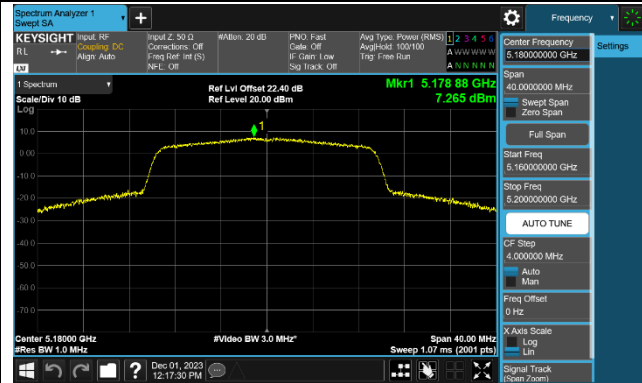

Channel 138 (5690MHz)

Channel 155 (5775MHz)

802.11ac-VHT160 Power Spectral Density - Ant 1

Channel 50 (5250MHz)

Channel 114 (5570MHz)

802.11ax-HE20 Power Spectral Density - Ant 1

Channel 36 (5180MHz)

Channel 44 (5220MHz)

Channel 48 (5240MHz)

Channel 52 (5260MHz)

Channel 60 (5300MHz)

Channel 64 (5320MHz)

Channel 100 (5500MHz)

Channel 116 (5580MHz)

802.11ax-HE40 Power Spectral Density - Ant 1

Channel 38 (5190MHz)