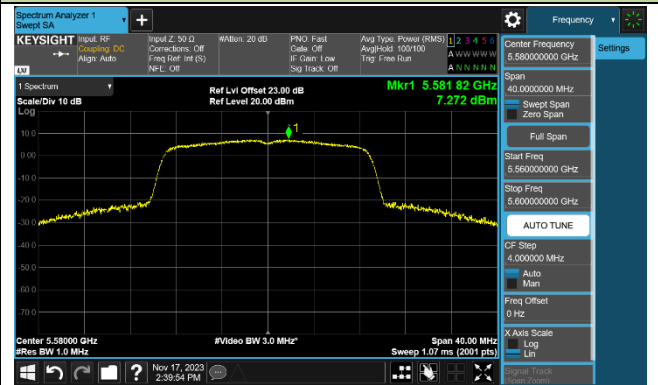

Channel 116 (5580MHz)

802.11ac-VHT20 Power Spectral Density - Ant 1

Channel 36 (5180MHz)

Channel 44 (5220MHz)

Channel 48 (5240MHz)

Channel 52 (5260MHz)

Channel 60 (5300MHz)

Channel 64 (5320MHz)

Channel 100 (5500MHz)

Channel 116 (5580MHz)

802.11ac-VHT40 Power Spectral Density - Ant 1

Channel 38 (5190MHz)

Channel 46 (5230MHz)

Channel 54 (5270MHz)

Channel 62 (5310MHz)

Channel 102 (5510MHz)