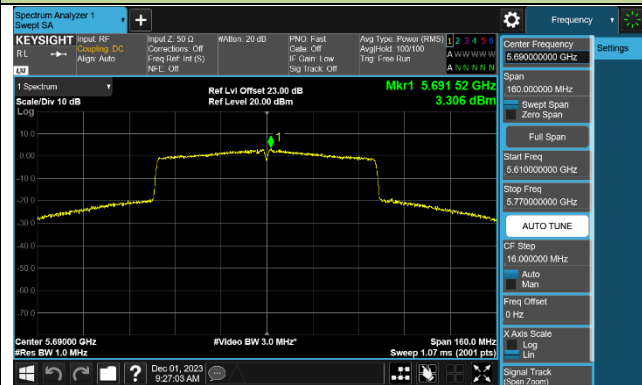

Channel 110 (5550MHz)

Channel 134 (5670MHz)

Channel 142 (5710MHz)

802.11ac-VHT80 Power Spectral Density - Ant 1

Channel 42 (5210MHz)

Channel 58 (5290MHz)

Channel 106 (5530MHz)

Channel 122 (5610MHz)

Channel 138 (5690MHz)

Channel 155 (5775MHz)

802.11ac-VHT160 Power Spectral Density - Ant 1

Channel 50 (5250MHz)

Channel 114 (5570MHz)

802.11ax-HE20 Power Spectral Density - Ant 1

Channel 36 (5180MHz)

Channel 44 (5220MHz)