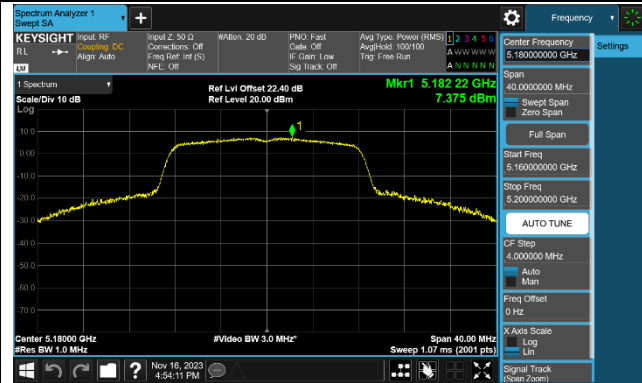

802.11a Power Spectral Density - Ant 1

Channel 36 (5180MHz)

Channel 44 (5220MHz)

Channel 48 (5240MHz)

Channel 52 (5260MHz)

Channel 60 (5300MHz)

Channel 64 (5320MHz)

Channel 100 (5500MHz)

Channel 116 (5580MHz)

802.11ac-VHT20 Power Spectral Density - Ant 1

Channel 36 (5180MHz)

Channel 44 (5220MHz)

Channel 48 (5240MHz)

Channel 52 (5260MHz)

Channel 60 (5300MHz)

Channel 64 (5320MHz)