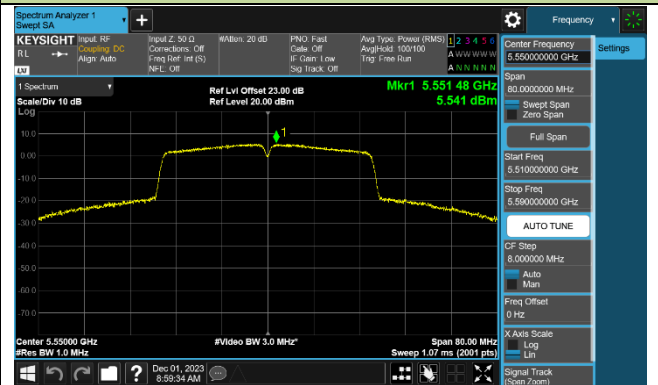

Channel 100 (5500MHz)

Channel 116 (5580MHz)

802.11ac-VHT40 Power Spectral Density - Ant 1

Channel 38 (5190MHz)

Channel 46 (5230MHz)

Channel 54 (5270MHz)

Channel 62 (5310MHz)

Channel 102 (5510MHz)

Channel 110 (5550MHz)

Channel 134 (5670MHz)

Channel 142 (5710MHz)

802.11ac-VHT80 Power Spectral Density - Ant 1

Channel 42 (5210MHz)

Channel 58 (5290MHz)

Channel 106 (5530MHz)

Channel 122 (5610MHz)