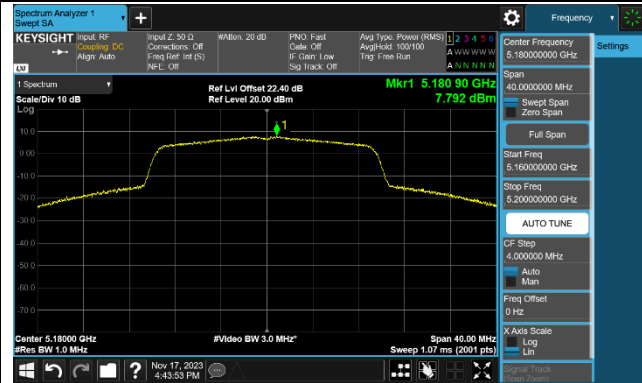

Channel 46 (5230MHz)

Channel 54 (5270MHz)

Channel 62 (5310MHz)

Channel 102 (5510MHz)

Channel 110 (5550MHz)

Channel 134 (5670MHz)

Channel 142 (5710MHz)

802.11ax-HE80 Power Spectral Density - Ant 1

Channel 42 (5210MHz)

Channel 58 (5290MHz)

Channel 106 (5530MHz)

Channel 122 (5610MHz)

Channel 138 (5690MHz)

Channel 155 (5775MHz)

802.11ax-HE160 Power Spectral Density - Ant 1

Channel 50 (5250MHz)

Channel 114 (5570MHz)

802.11be-EHT20 Power Spectral Density - Ant 1

Channel 36 (5180MHz)

Channel 44 (5220MHz)

Channel 48 (5240MHz)

Channel 52 (5260MHz)

Channel 60 (5300MHz)

Channel 64 (5320MHz)