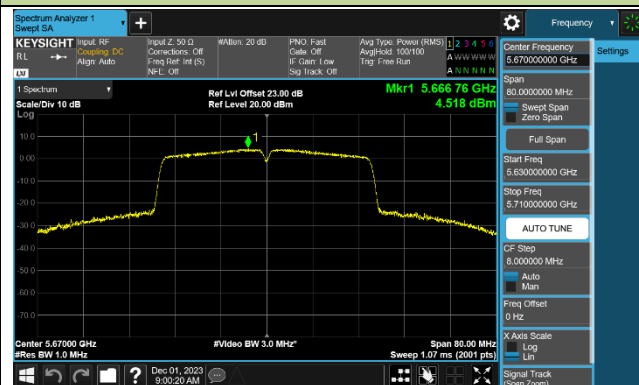

Channel 100 (5500MHz)

Channel 116 (5580MHz)

802.11ac-VHT40 Power Spectral Density - Ant 1

Channel 38 (5190MHz)

Channel 46 (5230MHz)

Channel 54 (5270MHz)

Channel 62 (5310MHz)

Channel 102 (5510MHz)

Channel 110 (5550MHz)

Channel 134 (5670MHz)

Channel 142 (5710MHz)

802.11ac-VHT80 Power Spectral Density - Ant 1

Channel 42 (5210MHz)

Channel 58 (5290MHz)

Channel 106 (5530MHz)

Channel 122 (5610MHz)