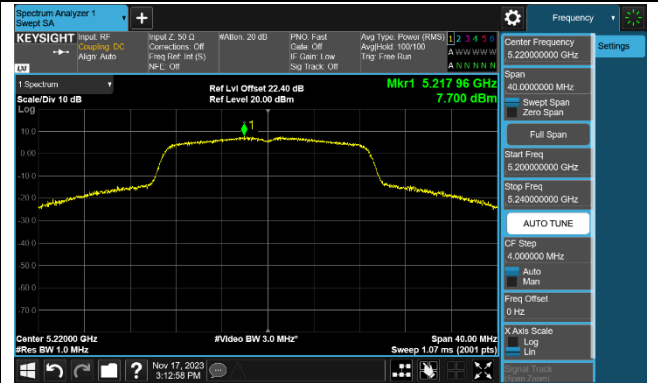

Channel 116 (5580MHz)

802.11ac-VHT20 Power Spectral Density - Ant 1

Channel 36 (5180MHz)

Channel 44 (5220MHz)

Channel 48 (5240MHz)

Channel 52 (5260MHz)

Channel 60 (5300MHz)

Channel 64 (5320MHz)

Channel 100 (5500MHz)

Channel 116 (5580MHz)

802.11ac-VHT40 Power Spectral Density - Ant 1

Channel 38 (5190MHz)

Channel 46 (5230MHz)

Channel 54 (5270MHz)

Channel 62 (5310MHz)

Channel 102 (5510MHz)