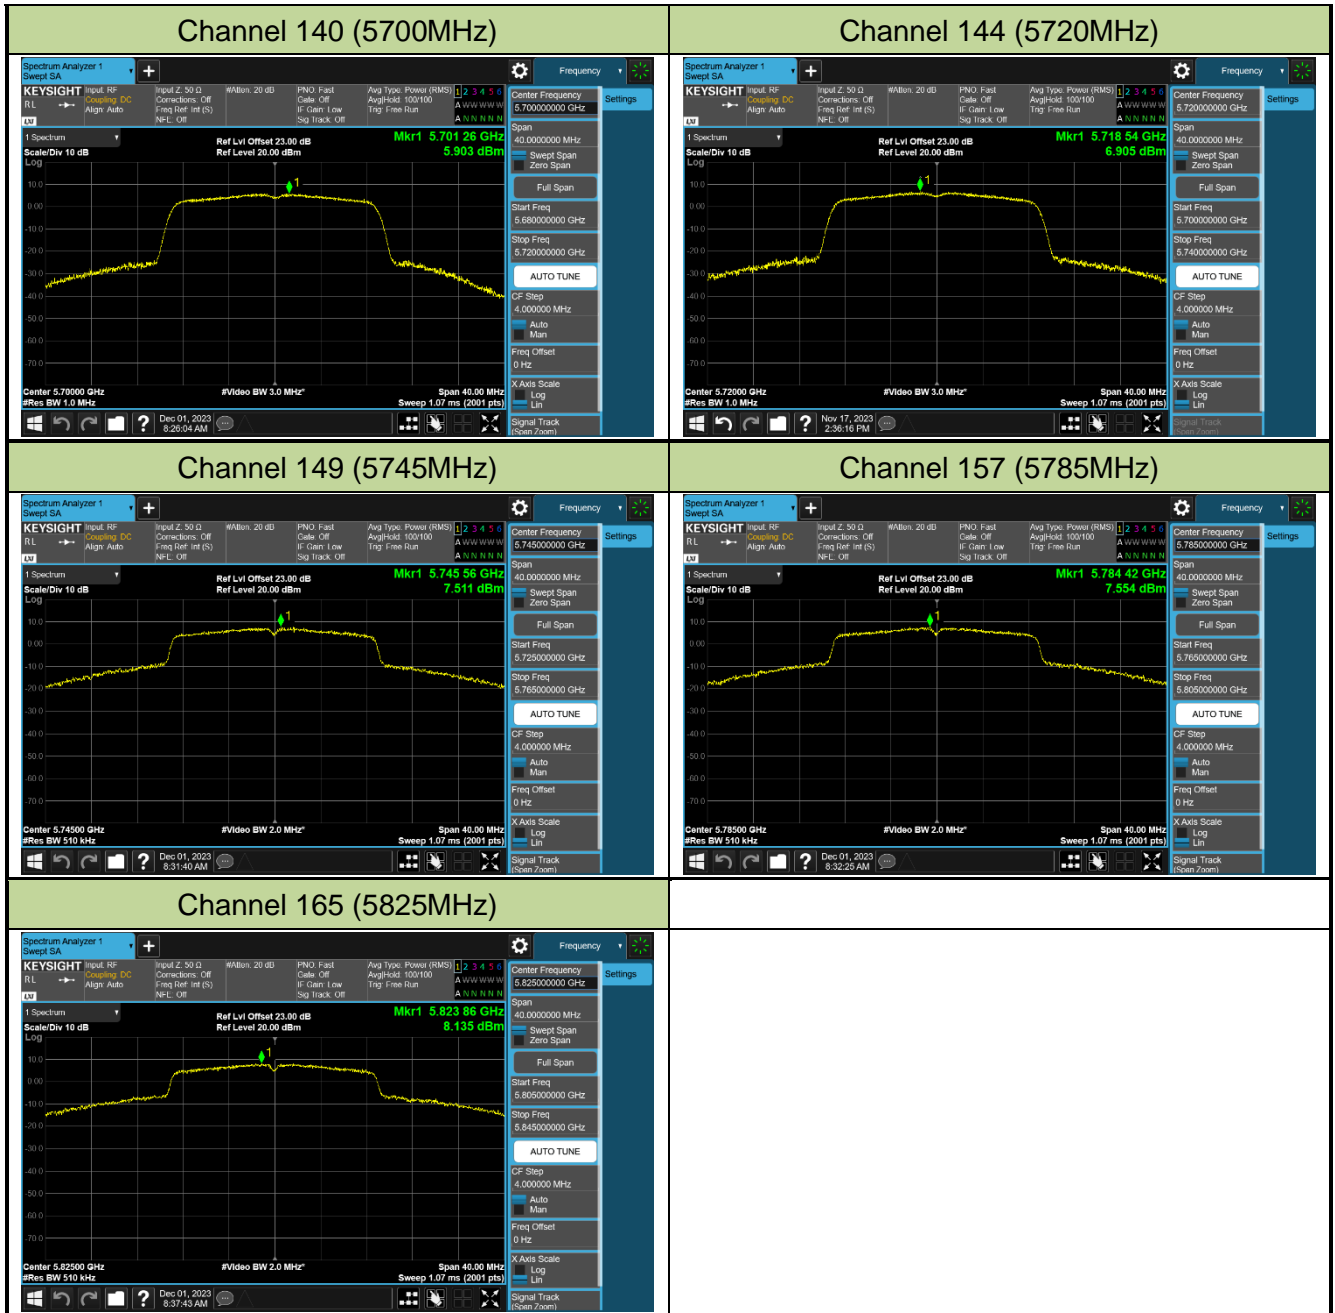

802.11a Power Spectral Density - Ant 1

Channel 36 (5180MHz)

Channel 44 (5220MHz)

Channel 48 (5240MHz)

Channel 52 (5260MHz)

Channel 60 (5300MHz)

Channel 64 (5320MHz)

Channel 100 (5500MHz)

Channel 116 (5580MHz)

802.11ac-VHT20 Power Spectral Density - Ant 1

Channel 36 (5180MHz)

Channel 44 (5220MHz)

Channel 48 (5240MHz)

Channel 52 (5260MHz)

Channel 60 (5300MHz)

Channel 64 (5320MHz)

Channel 100 (5500MHz)

Channel 116 (5580MHz)

802.11ac-VHT40 Power Spectral Density - Ant 1

Channel 38 (5190MHz)

Channel 46 (5230MHz)

Channel 54 (5270MHz)

Channel 62 (5310MHz)

Channel 102 (5510MHz)

Channel 110 (5550MHz)

Channel 134 (5670MHz)

Channel 142 (5710MHz)

802.11ac-VHT80 Power Spectral Density - Ant 1

Channel 42 (5210MHz)

Channel 58 (5290MHz)

Channel 106 (5530MHz)

Channel 122 (5610MHz)