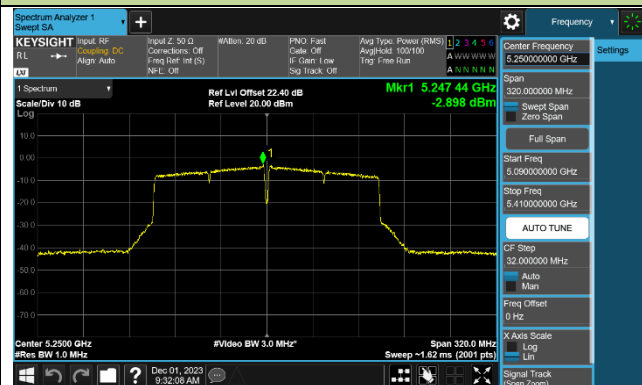

Channel 138 (5690MHz)

Channel 155 (5775MHz)

802.11ac-VHT160 Power Spectral Density - Ant 1

Channel 50 (5250MHz)

Channel 114 (5570MHz)

802.11ax-HE20 Power Spectral Density - Ant 1

Channel 36 (5180MHz)

Channel 44 (5220MHz)

Channel 48 (5240MHz)

Channel 52 (5260MHz)

Channel 60 (5300MHz)

Channel 64 (5320MHz)

Channel 100 (5500MHz)

Channel 116 (5580MHz)

802.11ax-HE40 Power Spectral Density - Ant 1

Channel 38 (5190MHz)