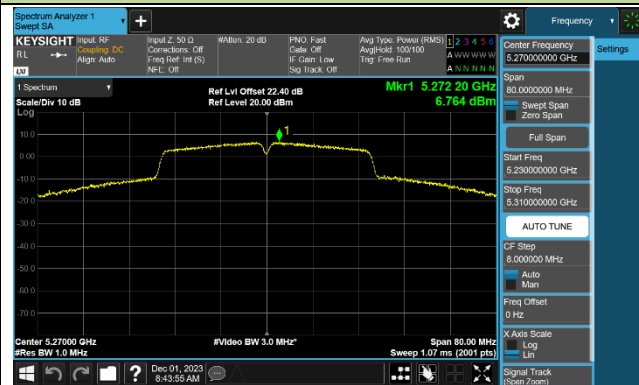

Channel 100 (5500MHz)

Channel 116 (5580MHz)

802.11ac-VHT40 Power Spectral Density - Ant 1

Channel 38 (5190MHz)

Channel 46 (5230MHz)

Channel 54 (5270MHz)

Channel 62 (5310MHz)

Channel 102 (5510MHz)

Channel 110 (5550MHz)

Channel 134 (5670MHz)

Channel 142 (5710MHz)

802.11ac-VHT80 Power Spectral Density - Ant 1

Channel 42 (5210MHz)

Channel 58 (5290MHz)

Channel 106 (5530MHz)

Channel 122 (5610MHz)