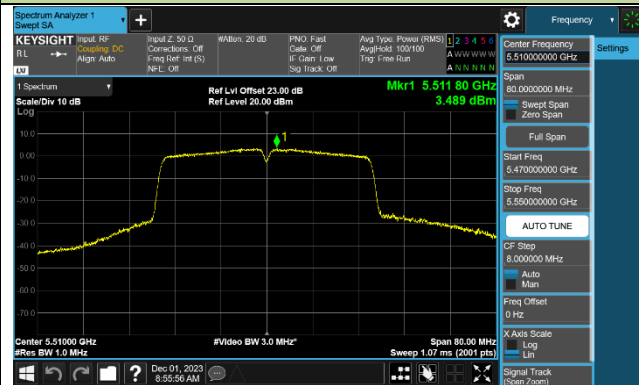

Channel 100 (5500MHz)

Channel 116 (5580MHz)

802.11ac-VHT40 Power Spectral Density - Ant 1

Channel 38 (5190MHz)

Channel 46 (5230MHz)

Channel 54 (5270MHz)

Channel 62 (5310MHz)

Channel 102 (5510MHz)

Channel 110 (5550MHz)

Channel 134 (5670MHz)

Channel 142 (5710MHz)

802.11ac-VHT80 Power Spectral Density - Ant 1

Channel 42 (5210MHz)

Channel 58 (5290MHz)

Channel 106 (5530MHz)

Channel 122 (5610MHz)