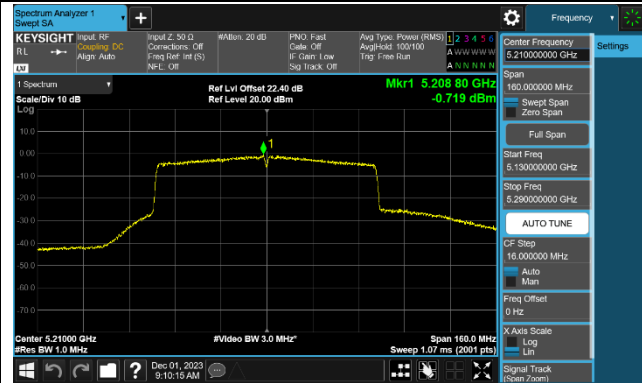

Channel 110 (5550MHz)

Channel 134 (5670MHz)

Channel 142 (5710MHz)

802.11ac-VHT80 Power Spectral Density - Ant 1

Channel 42 (5210MHz)

Channel 58 (5290MHz)

Channel 106 (5530MHz)

Channel 122 (5610MHz)

Channel 138 (5690MHz)

Channel 155 (5775MHz)

802.11ac-VHT160 Power Spectral Density - Ant 1

Channel 50 (5250MHz)

Channel 114 (5570MHz)

802.11ax-HE20 Power Spectral Density - Ant 1

Channel 36 (5180MHz)

Channel 44 (5220MHz)