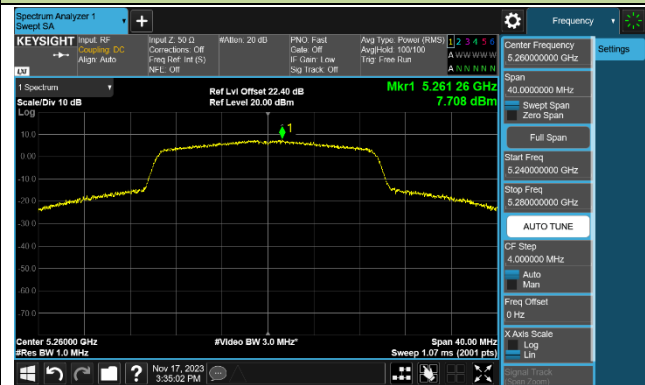

Channel 52 (5260MHz)