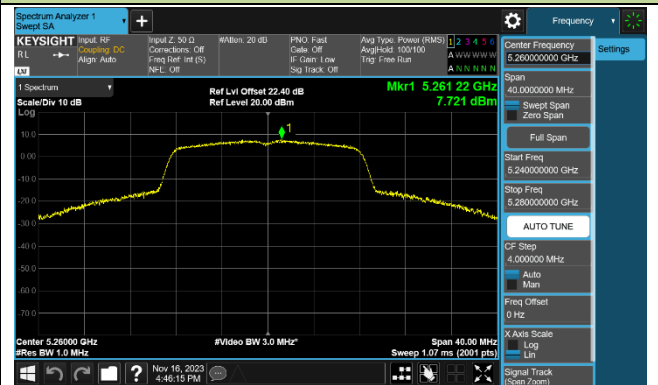

802.11a Power Spectral Density - Ant 1

Channel 36 (5180MHz)

Channel 44 (5220MHz)

Channel 48 (5240MHz)

Channel 52 (5260MHz)

Channel 60 (5300MHz)

Channel 64 (5320MHz)

Channel 100 (5500MHz)

Channel 116 (5580MHz)

802.11ac-VHT20 Power Spectral Density - Ant 1

Channel 36 (5180MHz)

Channel 44 (5220MHz)

Channel 48 (5240MHz)

Channel 52 (5260MHz)

Channel 60 (5300MHz)

Channel 64 (5320MHz)