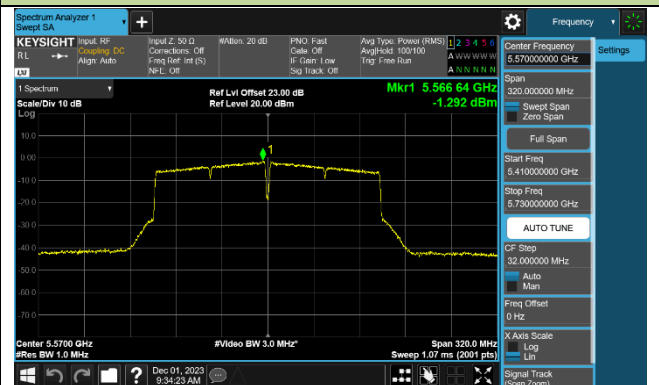

Channel 142 (5710MHz)

802.11ac-VHT80 Power Spectral Density - Ant 0

Channel 42 (5210MHz)

Channel 58 (5290MHz)

Channel 106 (5530MHz)

Channel 122 (5610MHz)

Channel 138 (5690MHz)

Channel 155 (5775MHz)

802.11ac-VHT160 Power Spectral Density - Ant 0

Channel 50 (5250MHz)

Channel 114 (5570MHz)

802.11ax-HE20 Power Spectral Density - Ant 0

Channel 36 (5180MHz)

Channel 44 (5220MHz)

Channel 48 (5240MHz)

Channel 52 (5260MHz)