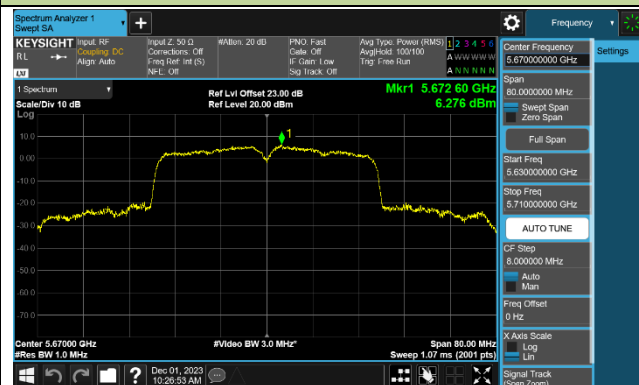

Channel 62 (5310MHz)

Channel 102 (5510MHz)

Channel 110 (5550MHz)

Channel 134 (5670MHz)

Channel 142 (5710MHz)

802.11ax-HE80 Power Spectral Density - Ant 0

Channel 42 (5210MHz)

Channel 58 (5290MHz)

Channel 106 (5530MHz)

Channel 122 (5610MHz)

Channel 138 (5690MHz)

Channel 155 (5775MHz)

802.11ax-HE160 Power Spectral Density - Ant 0

Channel 50 (5250MHz)

Channel 114 (5570MHz)

802.11be-EHT20 Power Spectral Density - Ant 0