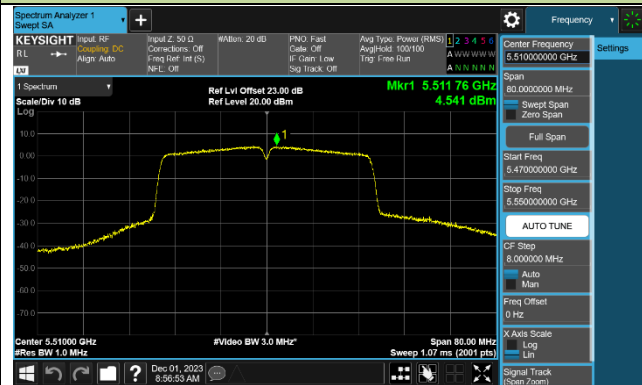

802.11ac-VHT40 Power Spectral Density - Ant 0

Channel 38 (5190MHz)

Channel 46 (5230MHz)

Channel 54 (5270MHz)

Channel 62 (5310MHz)

Channel 102 (5510MHz)

Channel 110 (5550MHz)

Channel 134 (5670MHz)

Channel 142 (5710MHz)

802.11ac-VHT80 Power Spectral Density - Ant 0

Channel 42 (5210MHz)

Channel 58 (5290MHz)

Channel 106 (5530MHz)

Channel 122 (5610MHz)

Channel 138 (5690MHz)

Channel 155 (5775MHz)