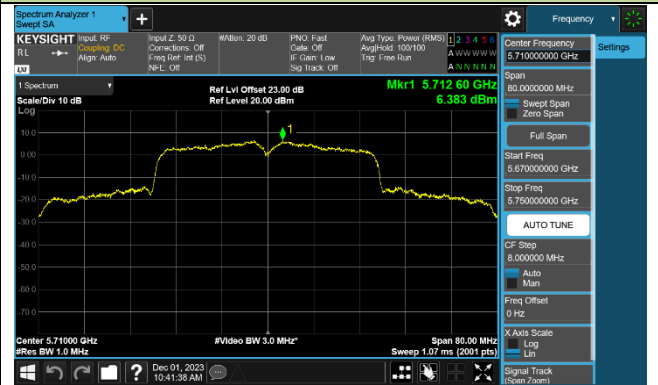

802.11be-EHT40 Power Spectral Density - Ant 0

Channel 38 (5190MHz)

Channel 46 (5230MHz)

Channel 54 (5270MHz)

Channel 62 (5310MHz)

Channel 102 (5510MHz)

Channel 110 (5550MHz)

Channel 134 (5670MHz)

Channel 142 (5710MHz)

802.11be-EHT80 Power Spectral Density - Ant 0

Channel 42 (5210MHz)

Channel 58 (5290MHz)

Channel 106 (5530MHz)

Channel 122 (5610MHz)

Channel 138 (5690MHz)

Channel 155 (5775MHz)