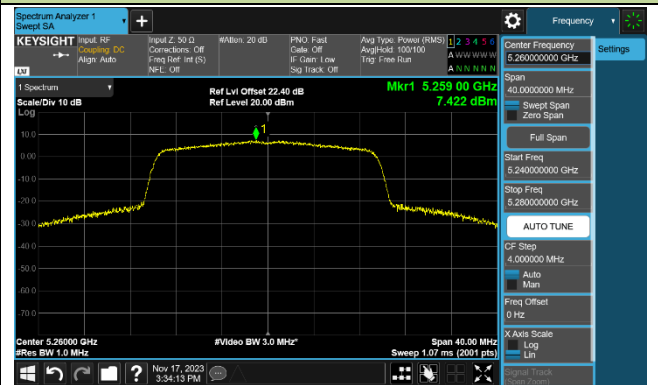

802.11ac-VHT160 Power Spectral Density - Ant 0

Channel 50 (5250MHz)

Channel 114 (5570MHz)

802.11ax-HE20 Power Spectral Density - Ant 0

Channel 36 (5180MHz)

Channel 44 (5220MHz)

Channel 48 (5240MHz)

Channel 52 (5260MHz)

Channel 60 (5300MHz)

Channel 64 (5320MHz)

Channel 100 (5500MHz)

Channel 116 (5580MHz)

802.11ax-HE40 Power Spectral Density - Ant 0

Channel 38 (5190MHz)

Channel 46 (5230MHz)

Channel 54 (5270MHz)