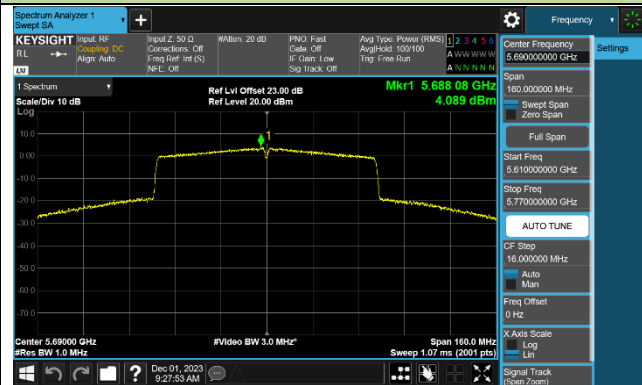

Channel 142 (5710MHz)

802.11ac-VHT80 Power Spectral Density - Ant 0

Channel 42 (5210MHz)

Channel 58 (5290MHz)

Channel 106 (5530MHz)

Channel 122 (5610MHz)

Channel 138 (5690MHz)

Channel 155 (5775MHz)

802.11ac-VHT160 Power Spectral Density - Ant 0

Channel 50 (5250MHz)

Channel 114 (5570MHz)

802.11ax-HE20 Power Spectral Density - Ant 0

Channel 36 (5180MHz)

Channel 44 (5220MHz)

Channel 48 (5240MHz)

Channel 52 (5260MHz)