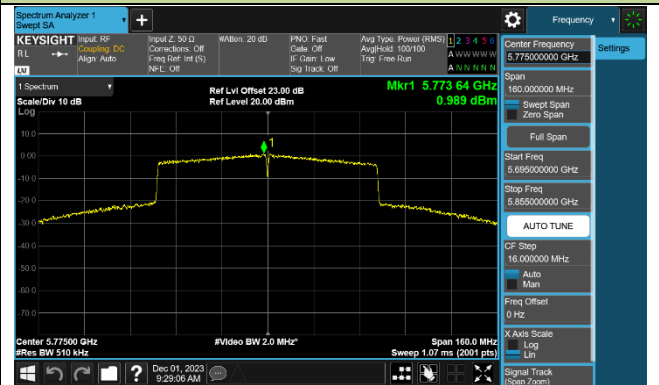

Channel 142 (5710MHz)

802.11ac-VHT80 Power Spectral Density - Ant 0

Channel 42 (5210MHz)

Channel 58 (5290MHz)

Channel 106 (5530MHz)

Channel 122 (5610MHz)

Channel 138 (5690MHz)

Channel 155 (5775MHz)

802.11ac-VHT160 Power Spectral Density - Ant 0

Channel 50 (5250MHz)

Channel 114 (5570MHz)

802.11ax-HE20 Power Spectral Density - Ant 0

Channel 36 (5180MHz)

Channel 44 (5220MHz)

Channel 48 (5240MHz)

Channel 52 (5260MHz)