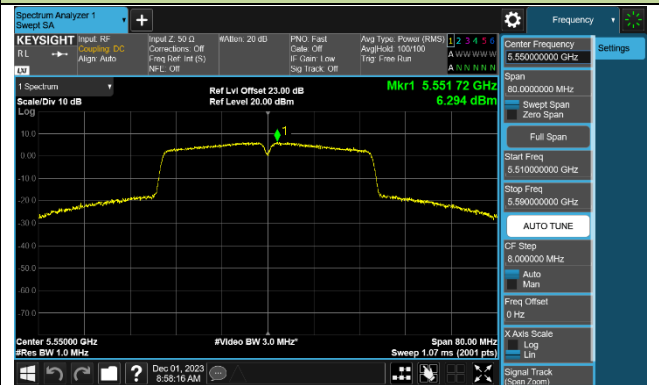

802.11ac-VHT40 Power Spectral Density - Ant 0

Channel 38 (5190MHz)

Channel 46 (5230MHz)

Channel 54 (5270MHz)

Channel 62 (5310MHz)

Channel 102 (5510MHz)

Channel 110 (5550MHz)

Channel 134 (5670MHz)

Channel 142 (5710MHz)

802.11ac-VHT80 Power Spectral Density - Ant 0

Channel 42 (5210MHz)

Channel 58 (5290MHz)

Channel 106 (5530MHz)

Channel 122 (5610MHz)

Channel 138 (5690MHz)

Channel 155 (5775MHz)