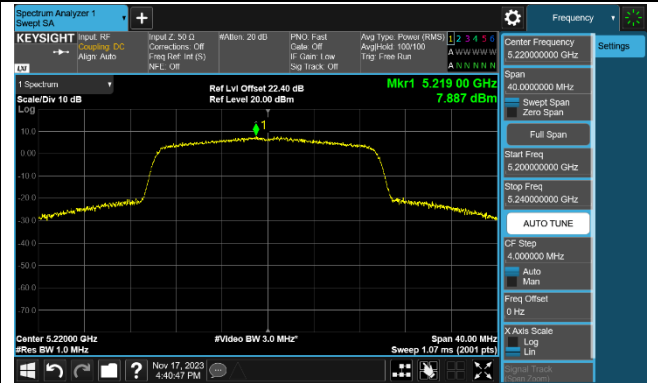

Channel 44 (5220MHz)