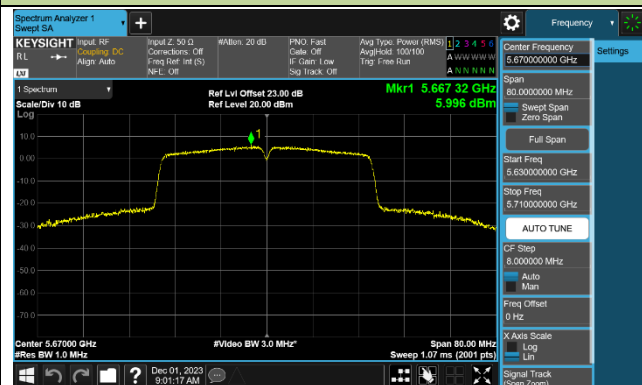

802.11ac-VHT40 Power Spectral Density - Ant 0

Channel 38 (5190MHz)

Channel 46 (5230MHz)

Channel 54 (5270MHz)

Channel 62 (5310MHz)

Channel 102 (5510MHz)

Channel 110 (5550MHz)

Channel 134 (5670MHz)

Channel 142 (5710MHz)

802.11ac-VHT80 Power Spectral Density - Ant 0

Channel 42 (5210MHz)

Channel 58 (5290MHz)

Channel 106 (5530MHz)

Channel 122 (5610MHz)

Channel 138 (5690MHz)

Channel 155 (5775MHz)