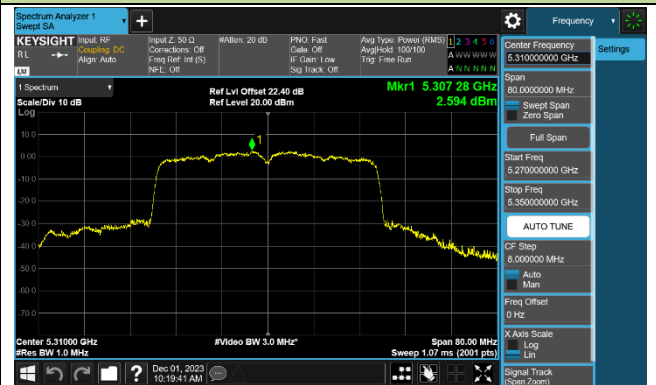

Channel 60 (5300MHz)

Channel 64 (5320MHz)

Channel 100 (5500MHz)

Channel 116 (5580MHz)

802.11ax-HE40 Power Spectral Density - Ant 0

Channel 38 (5190MHz)

Channel 46 (5230MHz)

Channel 54 (5270MHz)

Channel 62 (5310MHz)

Channel 102 (5510MHz)

Channel 110 (5550MHz)

Channel 134 (5670MHz)

Channel 142 (5710MHz)

802.11ax-HE80 Power Spectral Density - Ant 0

Channel 42 (5210MHz)

Channel 58 (5290MHz)