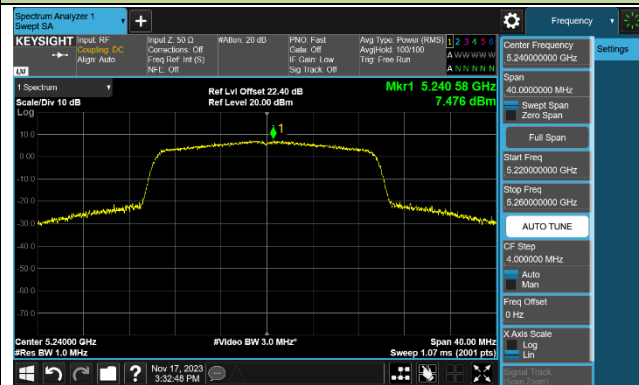

802.11ac-VHT160 Power Spectral Density - Ant 0

Channel 50 (5250MHz)

Channel 114 (5570MHz)

802.11ax-HE20 Power Spectral Density - Ant 0

Channel 36 (5180MHz)

Channel 44 (5220MHz)

Channel 48 (5240MHz)

Channel 52 (5260MHz)