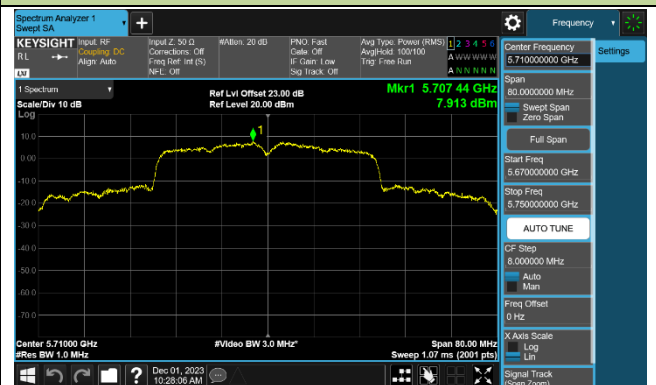

Channel 62 (5310MHz)

Channel 102 (5510MHz)

Channel 110 (5550MHz)

Channel 134 (5670MHz)

Channel 142 (5710MHz)

802.11ax-HE80 Power Spectral Density - Ant 0

Channel 42 (5210MHz)

Channel 58 (5290MHz)

Channel 106 (5530MHz)

Channel 122 (5610MHz)

Channel 138 (5690MHz)

Channel 155 (5775MHz)

802.11ax-HE160 Power Spectral Density - Ant 0

Channel 50 (5250MHz)

Channel 114 (5570MHz)

802.11be-EHT20 Power Spectral Density - Ant 0