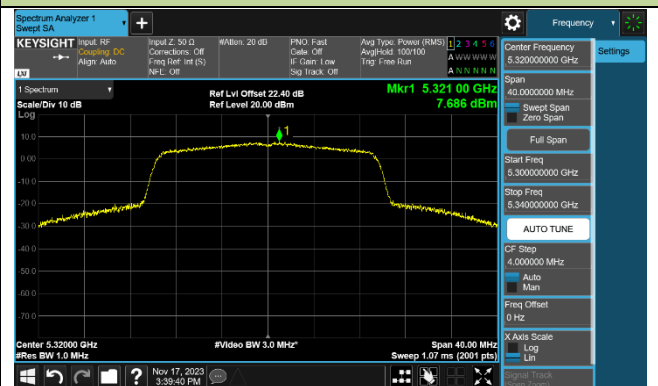

Channel 64 (5320MHz)