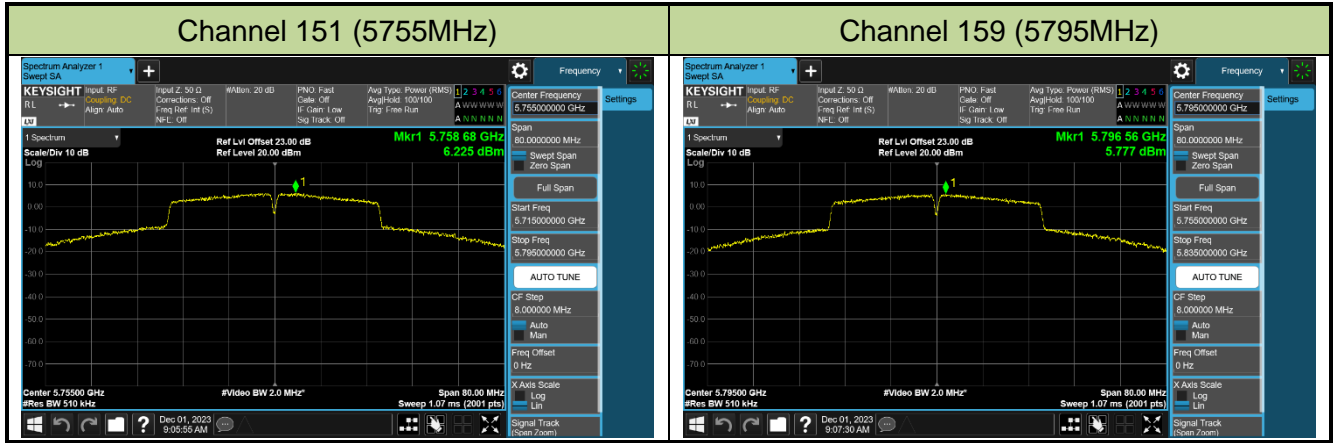

802.11ac-VHT40 Power Spectral Density - Ant 0

Channel 38 (5190MHz)

Channel 46 (5230MHz)

Channel 54 (5270MHz)

Channel 62 (5310MHz)

Channel 102 (5510MHz)

Channel 110 (5550MHz)

Channel 134 (5670MHz)

Channel 142 (5710MHz)

802.11ac-VHT80 Power Spectral Density - Ant 0

Channel 42 (5210MHz)

Channel 58 (5290MHz)

Channel 106 (5530MHz)

Channel 122 (5610MHz)

Channel 138 (5690MHz)

Channel 155 (5775MHz)