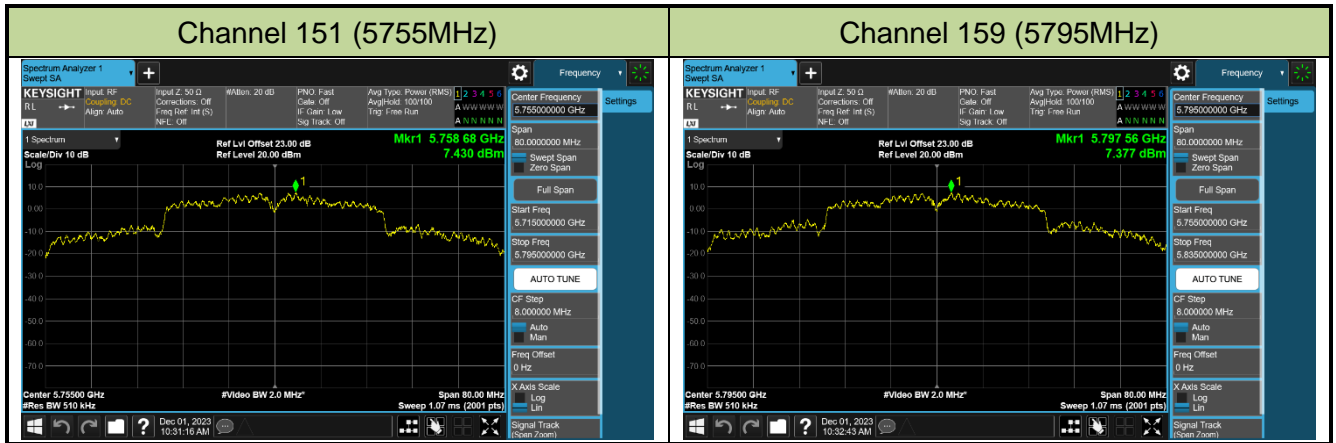

Channel 62 (5310MHz)

Channel 102 (5510MHz)

Channel 110 (5550MHz)

Channel 134 (5670MHz)

Channel 142 (5710MHz)

802.11ax-HE80 Power Spectral Density - Ant 0

Channel 42 (5210MHz)

Channel 58 (5290MHz)

Channel 106 (5530MHz)

Channel 122 (5610MHz)

Channel 138 (5690MHz)

Channel 155 (5775MHz)

802.11ax-HE160 Power Spectral Density - Ant 0

Channel 50 (5250MHz)

Channel 114 (5570MHz)

802.11be-EHT20 Power Spectral Density - Ant 0