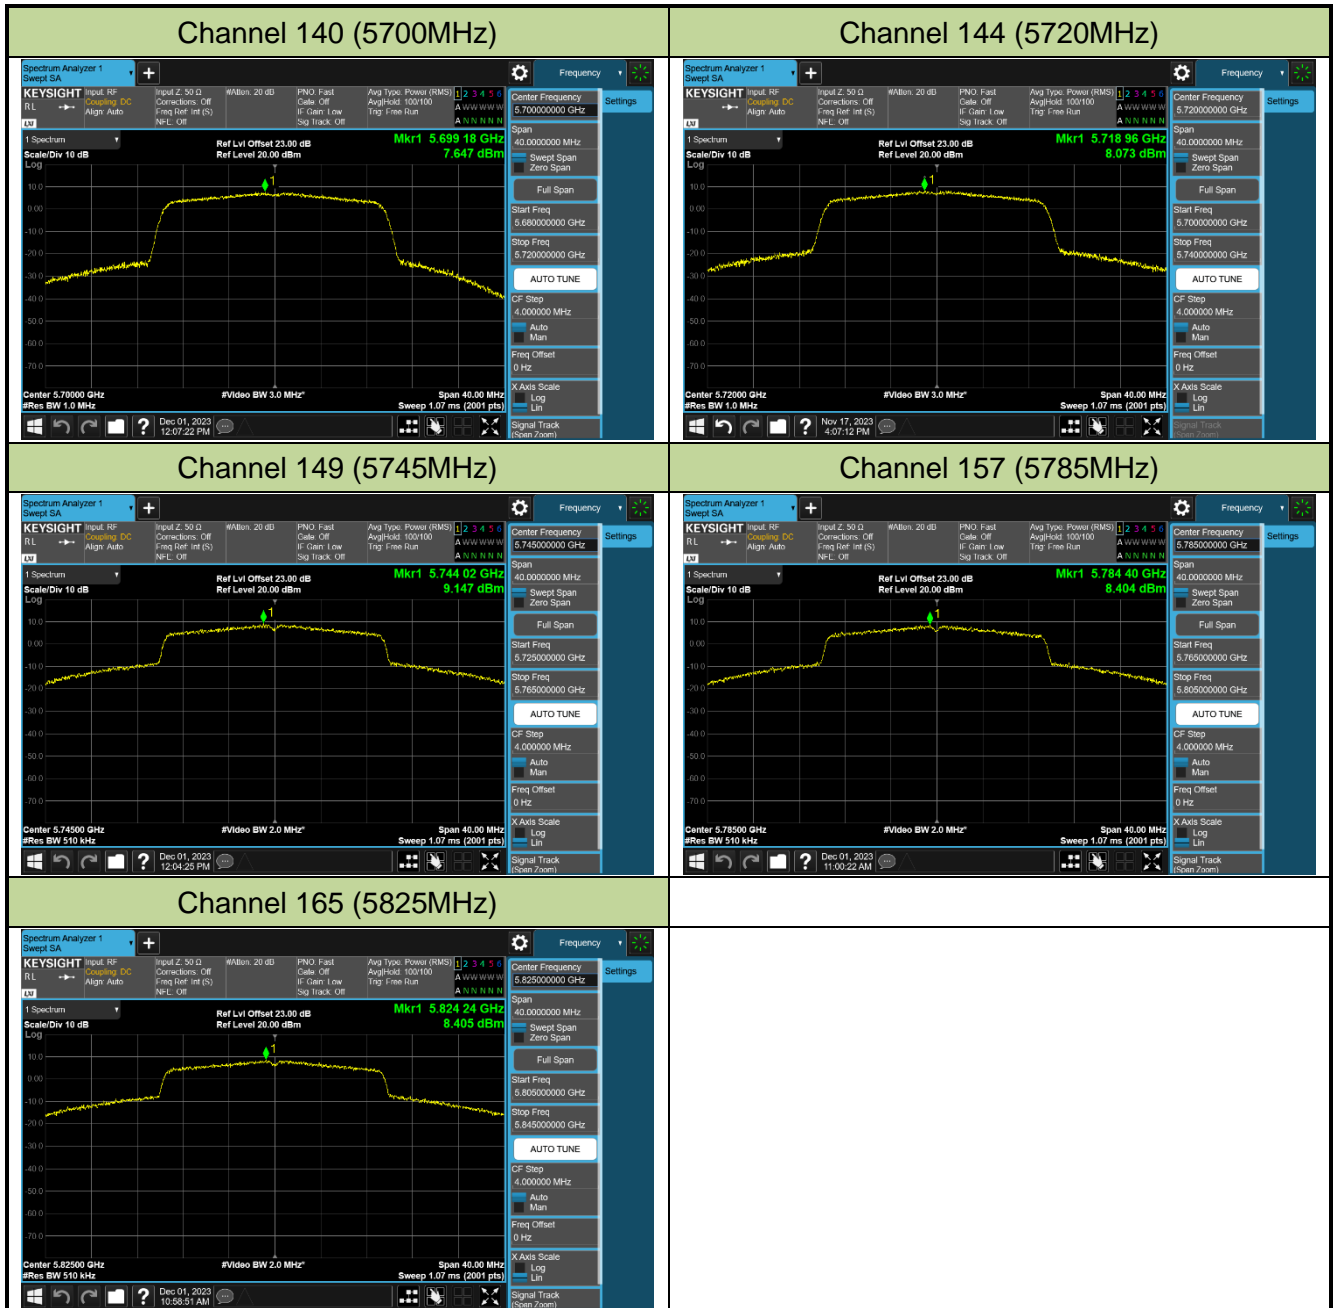

Channel 106 (5530MHz)

Channel 122 (5610MHz)

Channel 138 (5690MHz)

Channel 155 (5775MHz)

802.11ax-HE160 Power Spectral Density - Ant 0

Channel 50 (5250MHz)

Channel 114 (5570MHz)

802.11be-EHT20 Power Spectral Density - Ant 0

Channel 36 (5180MHz)

Channel 44 (5220MHz)

Channel 48 (5240MHz)

Channel 52 (5260MHz)

Channel 60 (5300MHz)

Channel 64 (5320MHz)

Channel 100 (5500MHz)

Channel 116 (5580MHz)