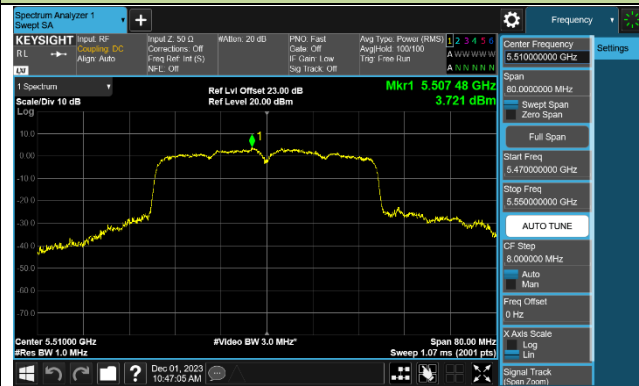

802.11be-EHT40 Power Spectral Density - Ant 0

Channel 38 (5190MHz)

Channel 46 (5230MHz)

Channel 54 (5270MHz)

Channel 62 (5310MHz)

Channel 102 (5510MHz)

Channel 110 (5550MHz)

Channel 134 (5670MHz)

Channel 142 (5710MHz)

802.11be-EHT80 Power Spectral Density - Ant 0

Channel 42 (5210MHz)

Channel 58 (5290MHz)

Channel 106 (5530MHz)

Channel 122 (5610MHz)

Channel 138 (5690MHz)

Channel 155 (5775MHz)