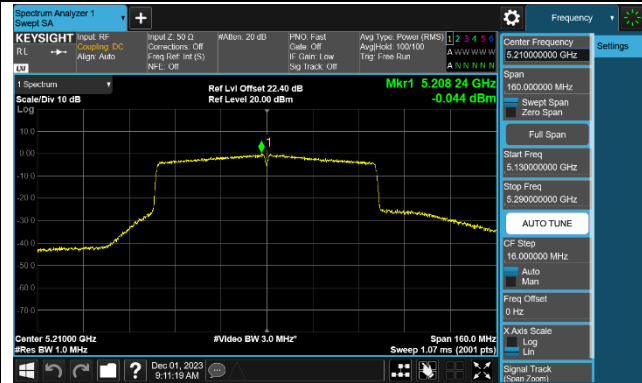

802.11ac-VHT40 Power Spectral Density - Ant 0

Channel 38 (5190MHz)

Channel 46 (5230MHz)

Channel 54 (5270MHz)

Channel 62 (5310MHz)

Channel 102 (5510MHz)

Channel 110 (5550MHz)

Channel 134 (5670MHz)

Channel 142 (5710MHz)

802.11ac-VHT80 Power Spectral Density - Ant 0

Channel 42 (5210MHz)

Channel 58 (5290MHz)

Channel 106 (5530MHz)

Channel 122 (5610MHz)

Channel 138 (5690MHz)

Channel 155 (5775MHz)