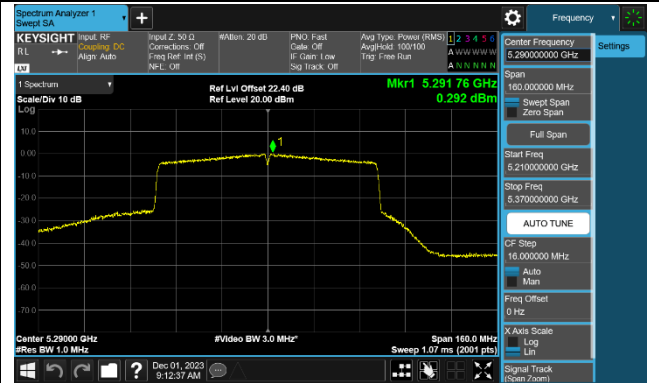

Channel 142 (5710MHz)

802.11ac-VHT80 Power Spectral Density - Ant 0

Channel 42 (5210MHz)

Channel 58 (5290MHz)

Channel 106 (5530MHz)

Channel 122 (5610MHz)

Channel 138 (5690MHz)

Channel 155 (5775MHz)

802.11ac-VHT160 Power Spectral Density - Ant 0

Channel 50 (5250MHz)

Channel 114 (5570MHz)

802.11ax-HE20 Power Spectral Density - Ant 0

Channel 36 (5180MHz)

Channel 44 (5220MHz)

Channel 48 (5240MHz)

Channel 52 (5260MHz)