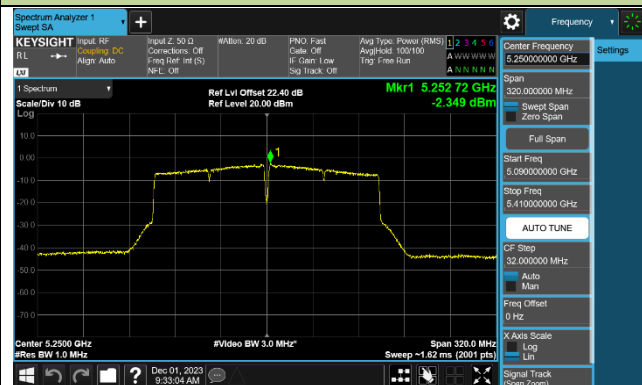

Channel 142 (5710MHz)

802.11ac-VHT80 Power Spectral Density - Ant 0

Channel 42 (5210MHz)

Channel 58 (5290MHz)

Channel 106 (5530MHz)

Channel 122 (5610MHz)

Channel 138 (5690MHz)

Channel 155 (5775MHz)

802.11ac-VHT160 Power Spectral Density - Ant 0

Channel 50 (5250MHz)

Channel 114 (5570MHz)

802.11ax-HE20 Power Spectral Density - Ant 0

Channel 36 (5180MHz)

Channel 44 (5220MHz)

Channel 48 (5240MHz)

Channel 52 (5260MHz)