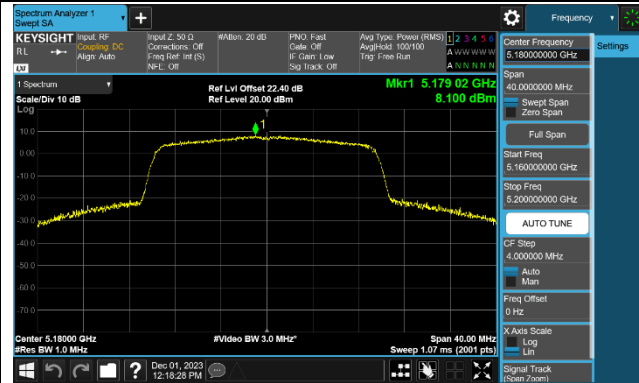

802.11ac-VHT160 Power Spectral Density - Ant 0

Channel 50 (5250MHz)

Channel 114 (5570MHz)

802.11ax-HE20 Power Spectral Density - Ant 0

Channel 36 (5180MHz)

Channel 44 (5220MHz)

Channel 48 (5240MHz)

Channel 52 (5260MHz)