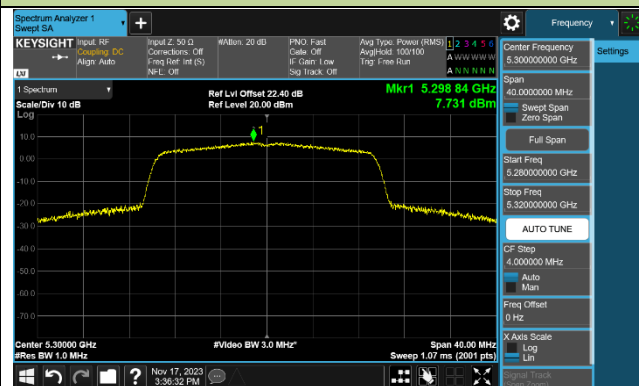

Channel 60 (5300MHz)