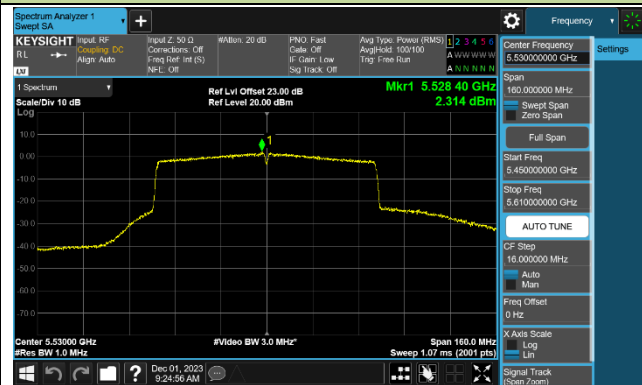

Channel 142 (5710MHz)

802.11ac-VHT80 Power Spectral Density - Ant 0

Channel 42 (5210MHz)

Channel 58 (5290MHz)

Channel 106 (5530MHz)

Channel 122 (5610MHz)

Channel 138 (5690MHz)

Channel 155 (5775MHz)

802.11ac-VHT160 Power Spectral Density - Ant 0

Channel 50 (5250MHz)

Channel 114 (5570MHz)

802.11ax-HE20 Power Spectral Density - Ant 0

Channel 36 (5180MHz)

Channel 44 (5220MHz)

Channel 48 (5240MHz)

Channel 52 (5260MHz)