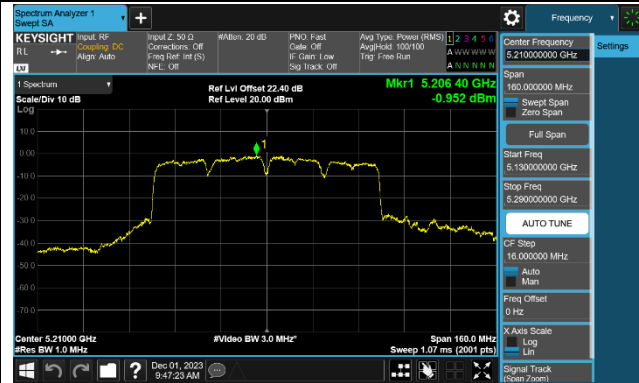

802.11be-EHT40 Power Spectral Density - Ant 0

Channel 38 (5190MHz)

Channel 46 (5230MHz)

Channel 54 (5270MHz)

Channel 62 (5310MHz)

Channel 102 (5510MHz)

Channel 110 (5550MHz)

Channel 134 (5670MHz)

Channel 142 (5710MHz)

802.11be-EHT80 Power Spectral Density - Ant 0

Channel 42 (5210MHz)

Channel 58 (5290MHz)

Channel 106 (5530MHz)

Channel 122 (5610MHz)

Channel 138 (5690MHz)

Channel 155 (5775MHz)