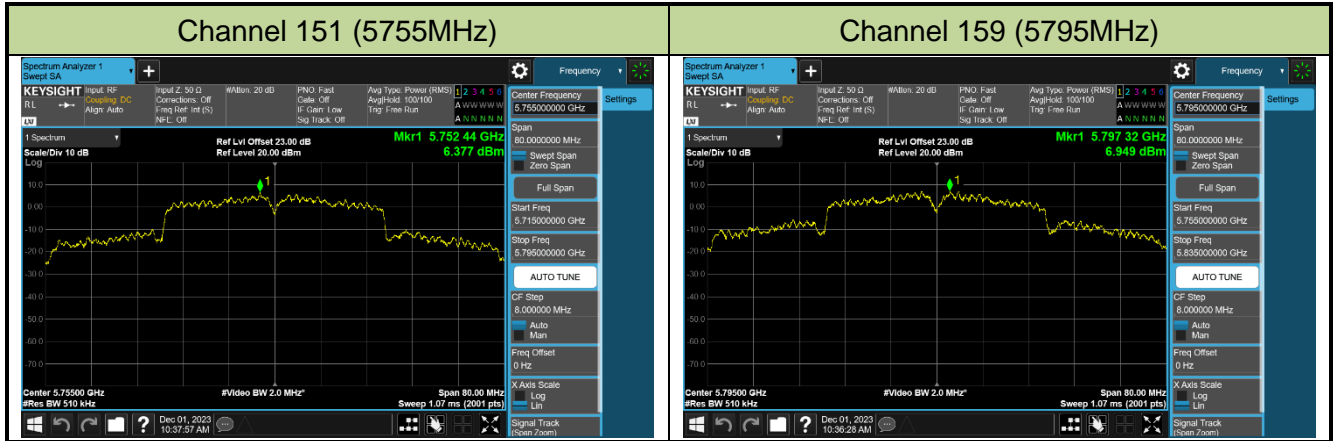

802.11be-EHT40 Power Spectral Density - Ant 0

Channel 38 (5190MHz)

Channel 46 (5230MHz)

Channel 54 (5270MHz)

Channel 62 (5310MHz)

Channel 102 (5510MHz)

Channel 110 (5550MHz)

Channel 134 (5670MHz)

Channel 142 (5710MHz)

802.11be-EHT80 Power Spectral Density - Ant 0

Channel 42 (5210MHz)

Channel 58 (5290MHz)

Channel 106 (5530MHz)

Channel 122 (5610MHz)

Channel 138 (5690MHz)

Channel 155 (5775MHz)