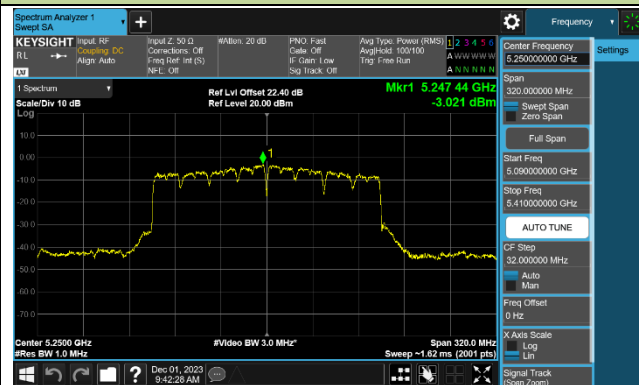

Channel 142 (5710MHz)

802.11be-EHT80 Power Spectral Density - Ant 0

Channel 42 (5210MHz)

Channel 58 (5290MHz)

Channel 106 (5530MHz)

Channel 122 (5610MHz)

Channel 138 (5690MHz)

Channel 155 (5775MHz)

802.11be-EHT160 Power Spectral Density - Ant 0

Channel 50 (5250MHz)

Channel 114 (5570MHz)