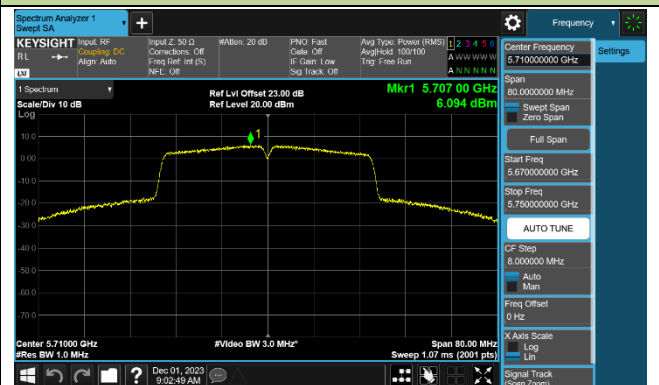

802.11ac-VHT40 Power Spectral Density - Ant 0

Channel 38 (5190MHz)

Channel 46 (5230MHz)

Channel 54 (5270MHz)

Channel 62 (5310MHz)

Channel 102 (5510MHz)

Channel 110 (5550MHz)

Channel 134 (5670MHz)

Channel 142 (5710MHz)

802.11ac-VHT80 Power Spectral Density - Ant 0

Channel 42 (5210MHz)

Channel 58 (5290MHz)

Channel 106 (5530MHz)

Channel 122 (5610MHz)

Channel 138 (5690MHz)

Channel 155 (5775MHz)