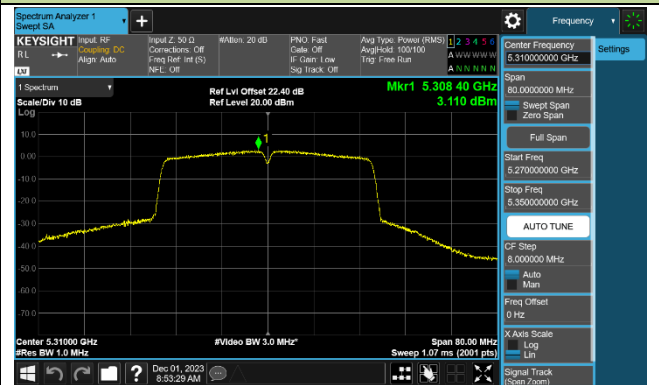

802.11ac-VHT40 Power Spectral Density - Ant 0

Channel 38 (5190MHz)

Channel 46 (5230MHz)

Channel 54 (5270MHz)

Channel 62 (5310MHz)

Channel 102 (5510MHz)

Channel 110 (5550MHz)

Channel 134 (5670MHz)

Channel 142 (5710MHz)

802.11ac-VHT80 Power Spectral Density - Ant 0

Channel 42 (5210MHz)

Channel 58 (5290MHz)

Channel 106 (5530MHz)

Channel 122 (5610MHz)

Channel 138 (5690MHz)

Channel 155 (5775MHz)