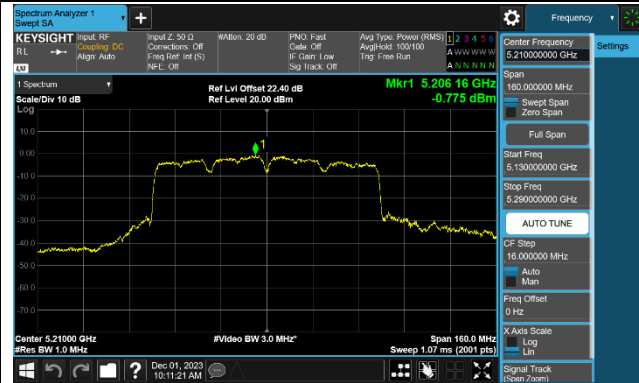

Channel 62 (5310MHz)

Channel 102 (5510MHz)

Channel 110 (5550MHz)

Channel 134 (5670MHz)

Channel 142 (5710MHz)

802.11ax-HE80 Power Spectral Density - Ant 0

Channel 42 (5210MHz)

Channel 58 (5290MHz)

Channel 106 (5530MHz)

Channel 122 (5610MHz)

Channel 138 (5690MHz)

Channel 155 (5775MHz)

802.11ax-HE160 Power Spectral Density - Ant 0

Channel 50 (5250MHz)

Channel 114 (5570MHz)

802.11be-EHT20 Power Spectral Density - Ant 0