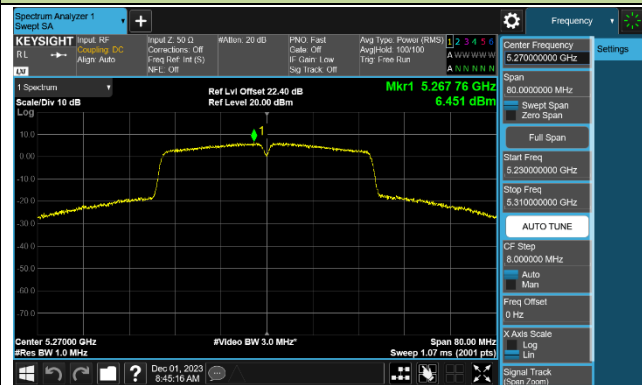

802.11ac-VHT40 Power Spectral Density - Ant 0

Channel 38 (5190MHz)

Channel 46 (5230MHz)

Channel 54 (5270MHz)

Channel 62 (5310MHz)

Channel 102 (5510MHz)

Channel 110 (5550MHz)

Channel 134 (5670MHz)

Channel 142 (5710MHz)

802.11ac-VHT80 Power Spectral Density - Ant 0

Channel 42 (5210MHz)

Channel 58 (5290MHz)

Channel 106 (5530MHz)

Channel 122 (5610MHz)

Channel 138 (5690MHz)

Channel 155 (5775MHz)