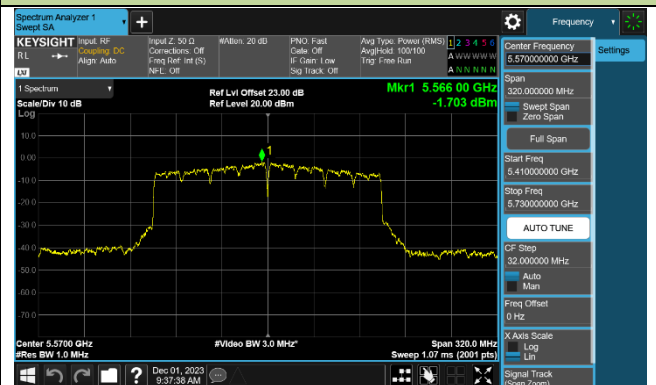

Channel 62 (5310MHz)

Channel 102 (5510MHz)

Channel 110 (5550MHz)

Channel 134 (5670MHz)

Channel 142 (5710MHz)

802.11ax-HE80 Power Spectral Density - Ant 0

Channel 42 (5210MHz)

Channel 58 (5290MHz)

Channel 106 (5530MHz)

Channel 122 (5610MHz)

Channel 138 (5690MHz)

Channel 155 (5775MHz)

802.11ax-HE160 Power Spectral Density - Ant 0

Channel 50 (5250MHz)

Channel 114 (5570MHz)

802.11be-EHT20 Power Spectral Density - Ant 0