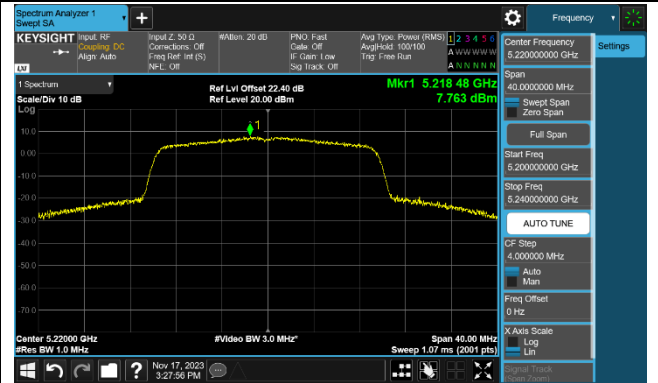

802.11ac-VHT160 Power Spectral Density - Ant 0

Channel 50 (5250MHz)

Channel 114 (5570MHz)

802.11ax-HE20 Power Spectral Density - Ant 0

Channel 36 (5180MHz)

Channel 44 (5220MHz)

Channel 48 (5240MHz)

Channel 52 (5260MHz)