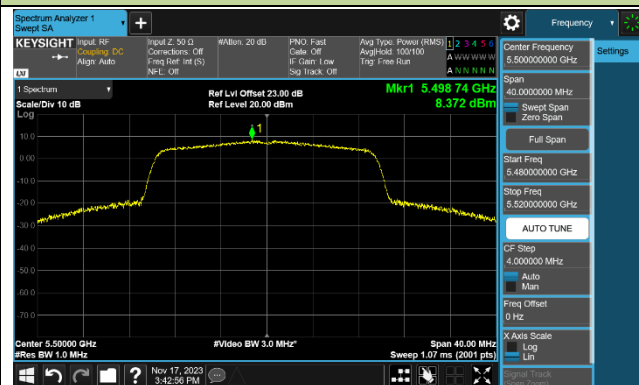

Channel 100 (5500MHz)