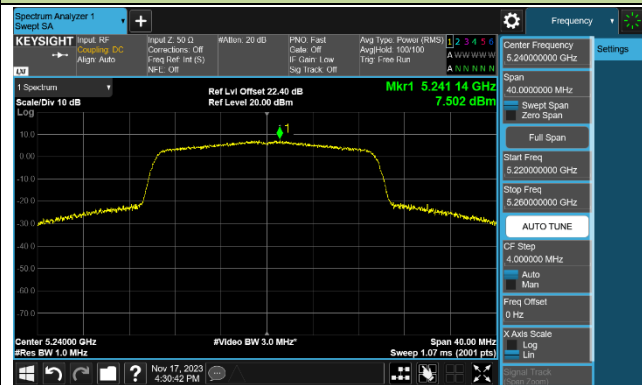

Channel 48 (5240MHz)