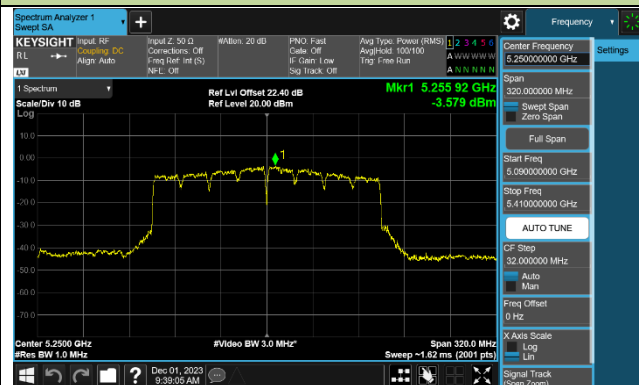

Channel 62 (5310MHz)

Channel 102 (5510MHz)

Channel 110 (5550MHz)

Channel 134 (5670MHz)

Channel 142 (5710MHz)

802.11ax-HE80 Power Spectral Density - Ant 0

Channel 42 (5210MHz)

Channel 58 (5290MHz)

Channel 106 (5530MHz)

Channel 122 (5610MHz)

Channel 138 (5690MHz)

Channel 155 (5775MHz)

802.11ax-HE160 Power Spectral Density - Ant 0

Channel 50 (5250MHz)

Channel 114 (5570MHz)

802.11be-EHT20 Power Spectral Density - Ant 0