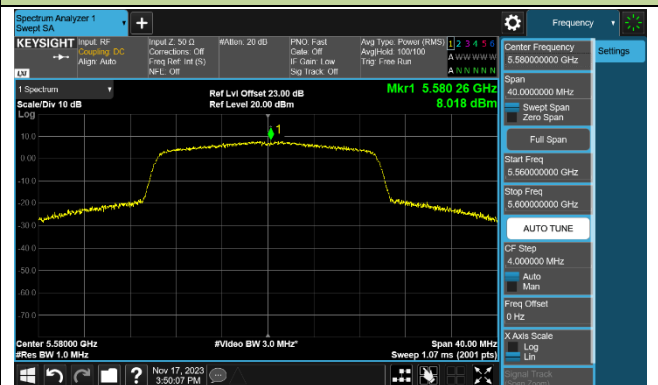

Channel 60 (5300MHz)

Channel 64 (5320MHz)

Channel 100 (5500MHz)

Channel 116 (5580MHz)

802.11ax-HE40 Power Spectral Density - Ant 0

Channel 38 (5190MHz)

Channel 46 (5230MHz)

Channel 54 (5270MHz)

Channel 62 (5310MHz)

Channel 102 (5510MHz)

Channel 110 (5550MHz)

Channel 134 (5670MHz)

Channel 142 (5710MHz)

802.11ax-HE80 Power Spectral Density - Ant 0

Channel 42 (5210MHz)

Channel 58 (5290MHz)