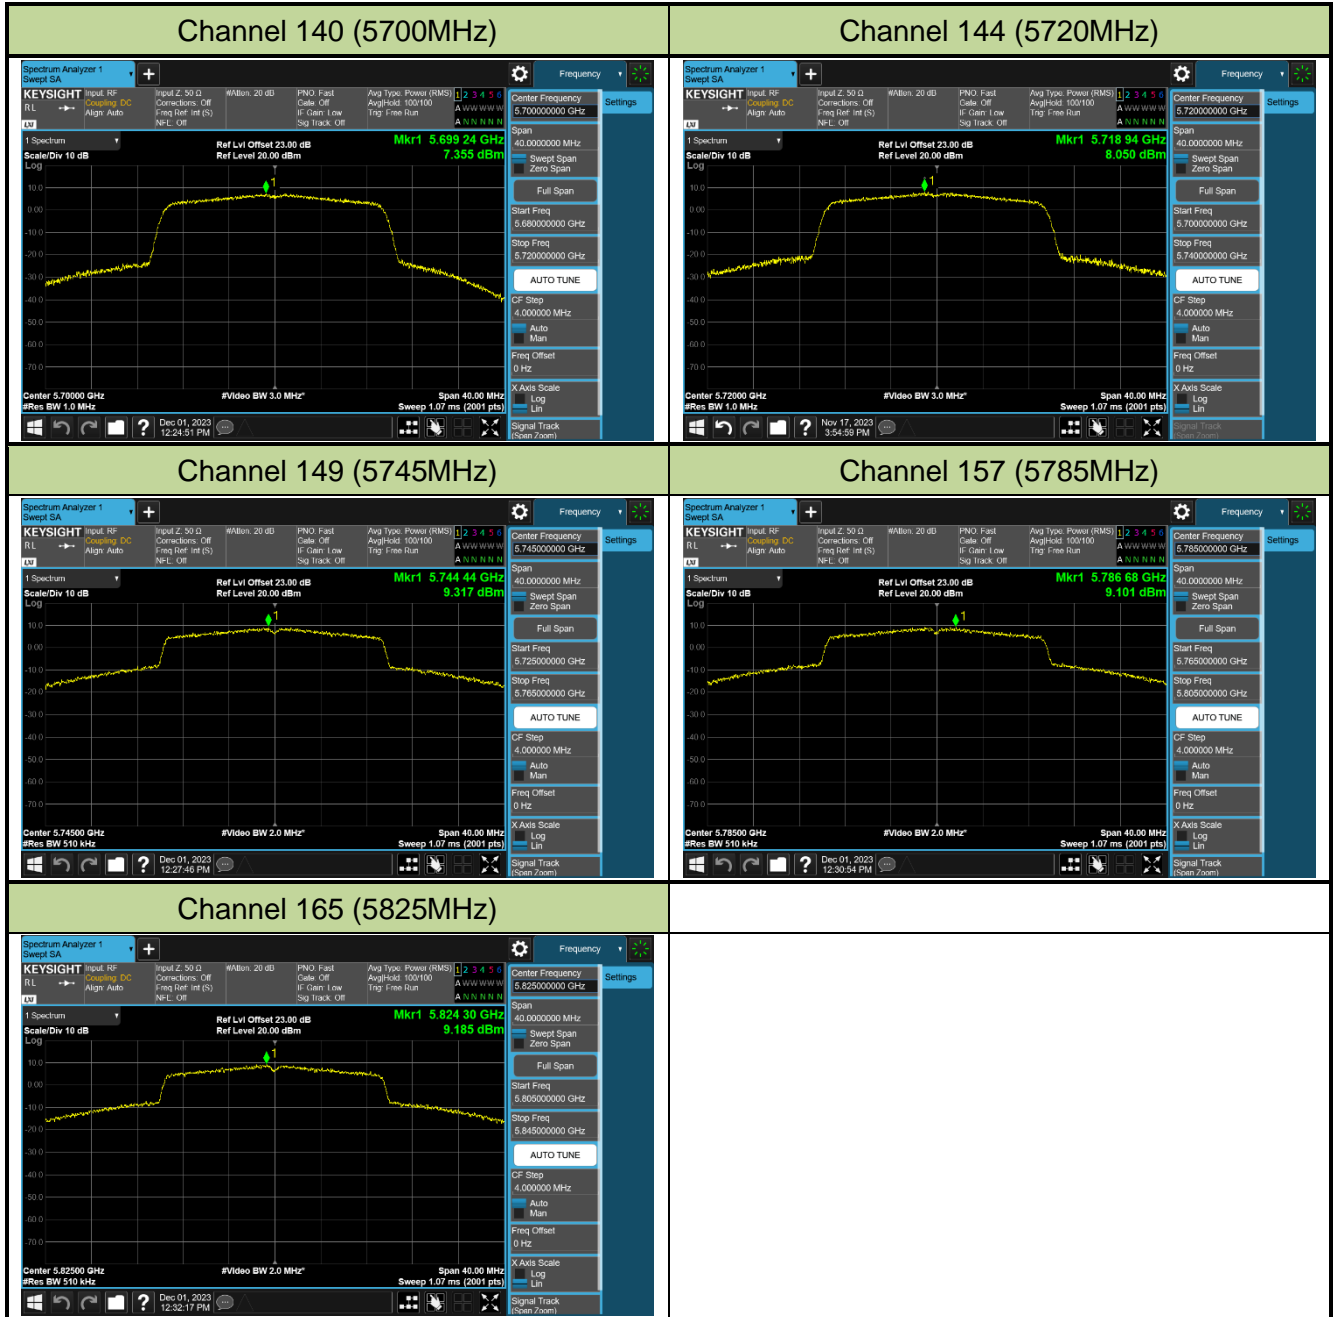

802.11ac-VHT160 Power Spectral Density - Ant 0

Channel 50 (5250MHz)

Channel 114 (5570MHz)

802.11ax-HE20 Power Spectral Density - Ant 0

Channel 36 (5180MHz)

Channel 44 (5220MHz)

Channel 48 (5240MHz)

Channel 52 (5260MHz)

Channel 60 (5300MHz)

Channel 64 (5320MHz)

Channel 100 (5500MHz)

Channel 116 (5580MHz)

802.11ax-HE40 Power Spectral Density - Ant 0

Channel 38 (5190MHz)

Channel 46 (5230MHz)

Channel 54 (5270MHz)

Channel 62 (5310MHz)

Channel 102 (5510MHz)

Channel 110 (5550MHz)

Channel 134 (5670MHz)

Channel 142 (5710MHz)

802.11ax-HE80 Power Spectral Density - Ant 0

Channel 42 (5210MHz)

Channel 58 (5290MHz)