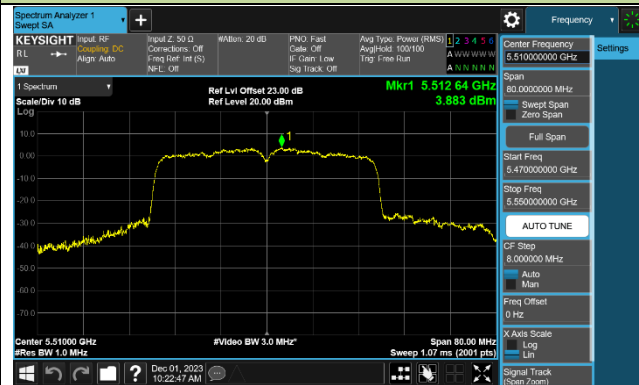

802.11ac-VHT160 Power Spectral Density - Ant 0

Channel 50 (5250MHz)

Channel 114 (5570MHz)

802.11ax-HE20 Power Spectral Density - Ant 0

Channel 36 (5180MHz)

Channel 44 (5220MHz)

Channel 48 (5240MHz)

Channel 52 (5260MHz)

Channel 60 (5300MHz)

Channel 64 (5320MHz)

Channel 100 (5500MHz)

Channel 116 (5580MHz)

802.11ax-HE40 Power Spectral Density - Ant 0

Channel 38 (5190MHz)

Channel 46 (5230MHz)

Channel 54 (5270MHz)

Channel 62 (5310MHz)

Channel 102 (5510MHz)

Channel 110 (5550MHz)

Channel 134 (5670MHz)

Channel 142 (5710MHz)

802.11ax-HE80 Power Spectral Density - Ant 0

Channel 42 (5210MHz)

Channel 58 (5290MHz)