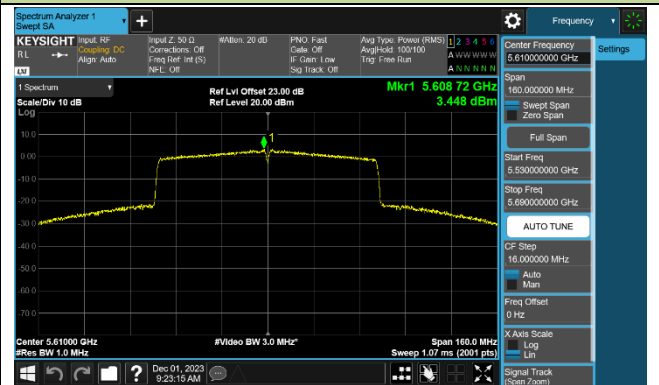

Channel 142 (5710MHz)

802.11ac-VHT80 Power Spectral Density - Ant 0

Channel 42 (5210MHz)

Channel 58 (5290MHz)

Channel 106 (5530MHz)

Channel 122 (5610MHz)

Channel 138 (5690MHz)

Channel 155 (5775MHz)

802.11ac-VHT160 Power Spectral Density - Ant 0

Channel 50 (5250MHz)

Channel 114 (5570MHz)

802.11ax-HE20 Power Spectral Density - Ant 0

Channel 36 (5180MHz)

Channel 44 (5220MHz)

Channel 48 (5240MHz)

Channel 52 (5260MHz)