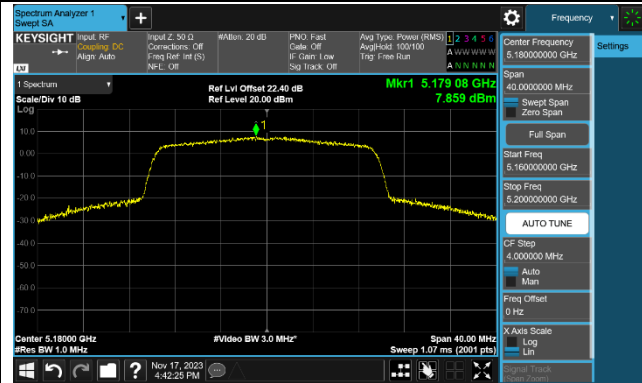

802.11be-EHT20 Power Spectral Density - Ant 0

Channel 36 (5180MHz)