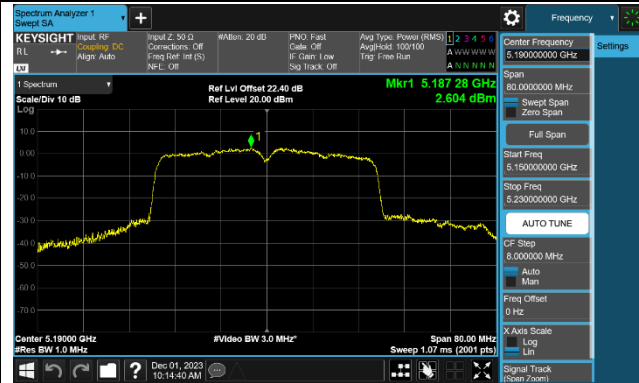

Channel 60 (5300MHz)

Channel 64 (5320MHz)

Channel 100 (5500MHz)

Channel 116 (5580MHz)

802.11ax-HE40 Power Spectral Density - Ant 0

Channel 38 (5190MHz)

Channel 46 (5230MHz)

Channel 54 (5270MHz)

Channel 62 (5310MHz)

Channel 102 (5510MHz)

Channel 110 (5550MHz)

Channel 134 (5670MHz)

Channel 142 (5710MHz)

802.11ax-HE80 Power Spectral Density - Ant 0

Channel 42 (5210MHz)

Channel 58 (5290MHz)