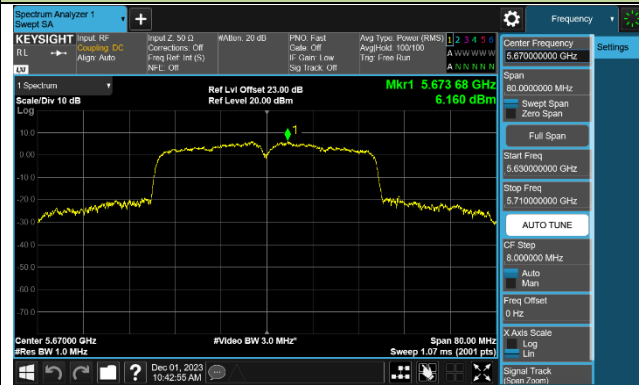

802.11be-EHT40 Power Spectral Density - Ant 0

Channel 38 (5190MHz)

Channel 46 (5230MHz)

Channel 54 (5270MHz)

Channel 62 (5310MHz)

Channel 102 (5510MHz)

Channel 110 (5550MHz)

Channel 134 (5670MHz)

Channel 142 (5710MHz)

802.11be-EHT80 Power Spectral Density - Ant 0

Channel 42 (5210MHz)

Channel 58 (5290MHz)

Channel 106 (5530MHz)

Channel 122 (5610MHz)

Channel 138 (5690MHz)

Channel 155 (5775MHz)