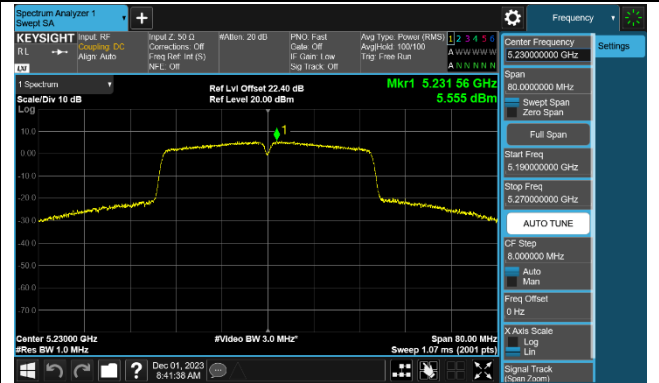

802.11ac-VHT40 Power Spectral Density - Ant 0

Channel 38 (5190MHz)

Channel 46 (5230MHz)

Channel 54 (5270MHz)

Channel 62 (5310MHz)

Channel 102 (5510MHz)

Channel 110 (5550MHz)

Channel 134 (5670MHz)

Channel 142 (5710MHz)

802.11ac-VHT80 Power Spectral Density - Ant 0

Channel 42 (5210MHz)

Channel 58 (5290MHz)

Channel 106 (5530MHz)

Channel 122 (5610MHz)

Channel 138 (5690MHz)

Channel 155 (5775MHz)