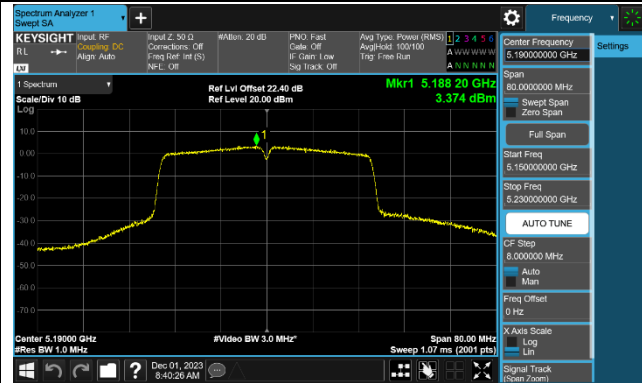

802.11ac-VHT40 Power Spectral Density - Ant 0

Channel 38 (5190MHz)

Channel 46 (5230MHz)

Channel 54 (5270MHz)

Channel 62 (5310MHz)

Channel 102 (5510MHz)

Channel 110 (5550MHz)

Channel 134 (5670MHz)

Channel 142 (5710MHz)

802.11ac-VHT80 Power Spectral Density - Ant 0

Channel 42 (5210MHz)

Channel 58 (5290MHz)

Channel 106 (5530MHz)

Channel 122 (5610MHz)

Channel 138 (5690MHz)

Channel 155 (5775MHz)