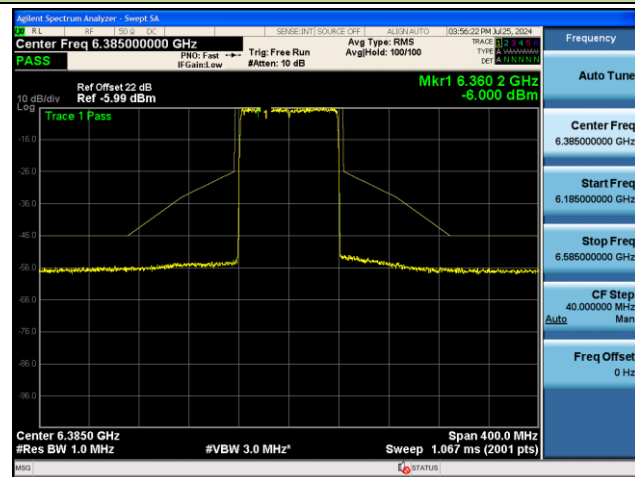

## 802.11ax-HE80 - Ant 1 (Nss = 2)

Channel 07 (5985MHz)

Channel 39 (6145MHz)

Channel 87 (6385MHz)

Channel 103 (6465MHz)

Channel 119 (6545MHz)

Channel 135 (6625MHz)

## 802.11ax-HE80 - Ant 1 (Nss = 2)