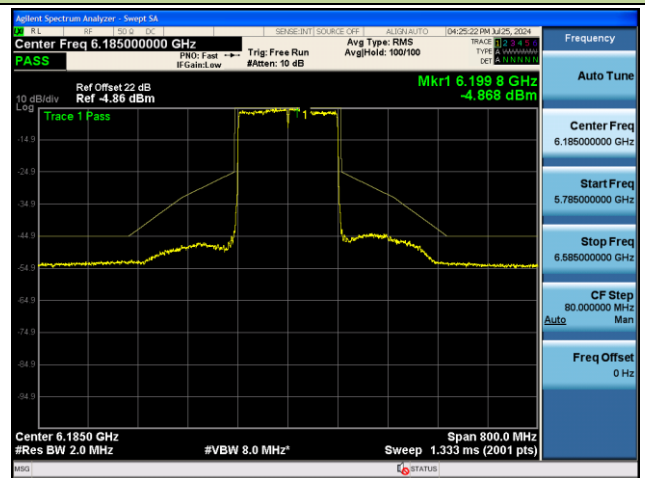

## Channel 199 (6945MHz)

## Channel 215 (7025MHz)

802.11ax-HE160 - Ant 1 (Nss = 2)

Channel 15 (6025MHz)

Channel 47 (6185MHz)

Channel 79 (6345MHz)

Channel 111 (6505MHz)

Channel 143 (6665MHz)

Channel 175 (6825MHz)

802.11ax-HE160 - Ant 1 (Nss = 2)

Channel 207 (6985MHz)