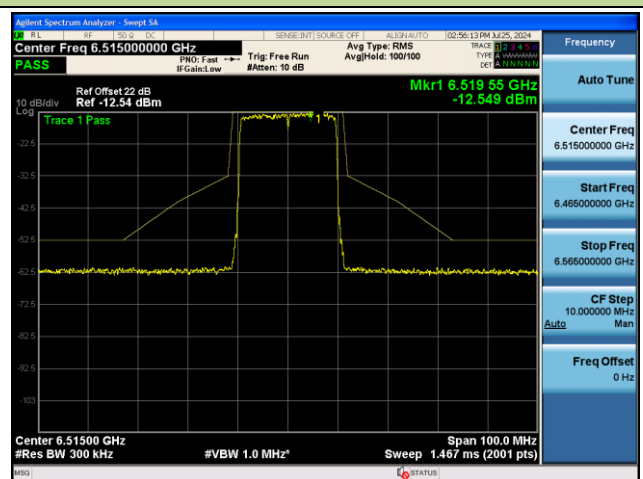

802.11ax-HE160 - Ant 1 (Nss = 2)

Channel 207 (6985MHz)

## 802.11be-EHT20 - Ant 1 (Nss = 2)

Channel 01 (5955MHz)

Channel 45 (6175MHz)

Channel 93 (6415MHz)

Channel 97 (6435MHz)

Channel 105 (6475MHz)

Channel 113 (6515MHz)

## 802.11be-EHT20 - Ant 1 (Nss = 2)

Channel 117 (6535MHz)

Channel 149 (6695MHz)

Channel 181 (6855MHz)

Channel 185 (6875MHz)

Channel 189 (6895MHz)

Channel 213 (7015MHz)

802.11be-EHT20 - Ant 1 (Nss = 2)