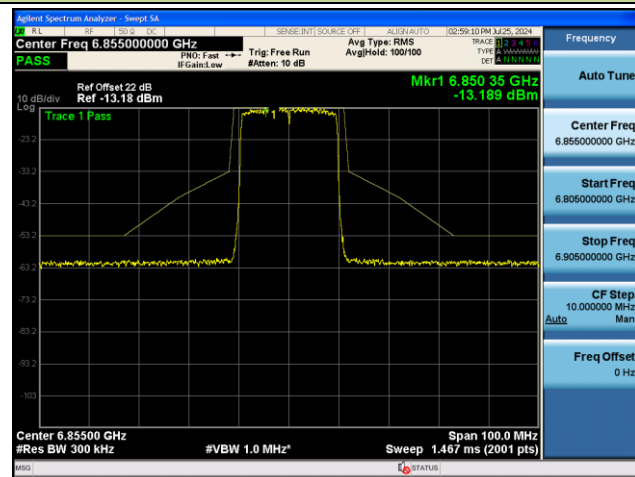

## 802.11be-EHT20 - Ant 1 (Nss = 2)

Channel 117 (6535MHz)

Channel 149 (6695MHz)

Channel 181 (6855MHz)

Channel 185 (6875MHz)

Channel 189 (6895MHz)

Channel 213 (7015MHz)

802.11be-EHT20 - Ant 1 (Nss = 2)

Channel 229 (7095MHz)