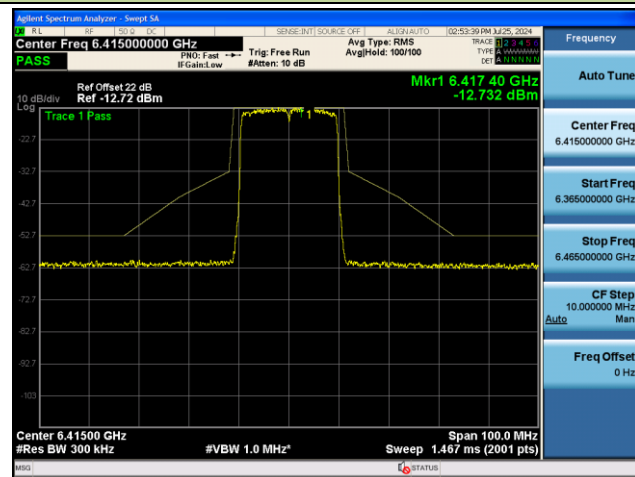

## 802.11be-EHT20 - Ant 1 (Nss = 2)

Channel 01 (5955MHz)

Channel 45 (6175MHz)

Channel 93 (6415MHz)

Channel 97 (6435MHz)

Channel 105 (6475MHz)

Channel 113 (6515MHz)