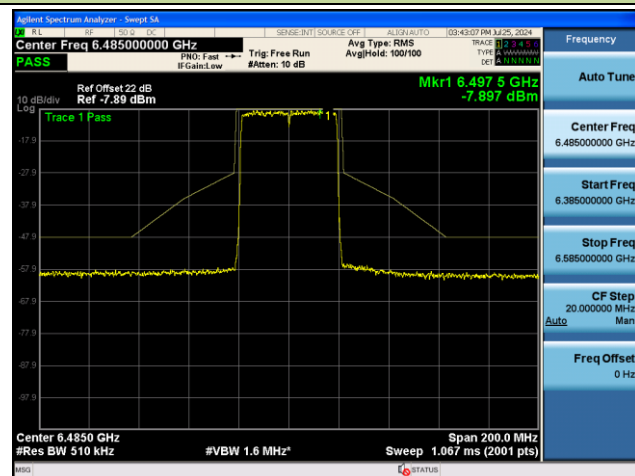

Channel 229 (7095MHz)

## 802.11be-EHT40 - Ant 1 (Nss = 2)

Channel 03 (5965MHz)

Channel 43 (6165MHz)

Channel 91 (6405MHz)

Channel 99 (6445MHz)

Channel 107 (6485MHz)

Channel 115 (6525MHz)