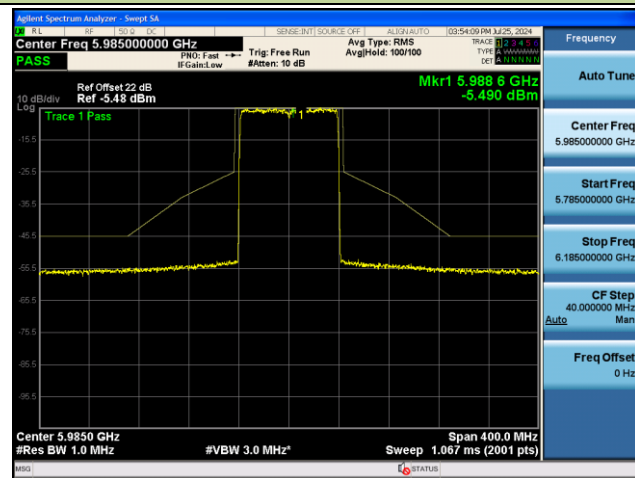

802.11ax-HE80 - Ant 1 (Nss = 2)

Channel 07 (5985MHz)