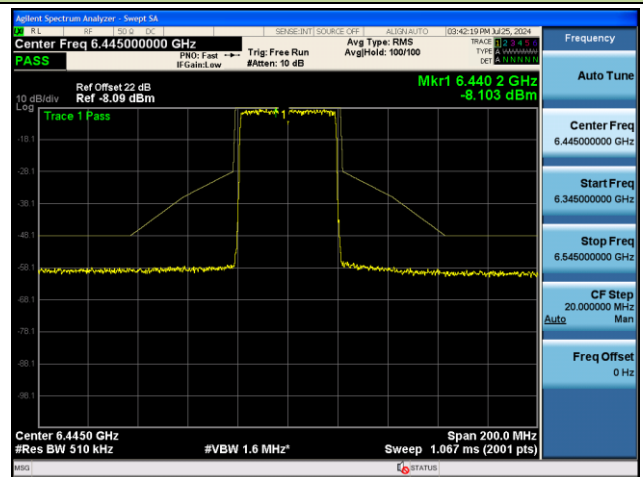

Channel 229 (7095MHz)

## 802.11be-EHT40 - Ant 1 (Nss = 2)

Channel 03 (5965MHz)

Channel 43 (6165MHz)

Channel 91 (6405MHz)

Channel 99 (6445MHz)

Channel 107 (6485MHz)

Channel 115 (6525MHz)