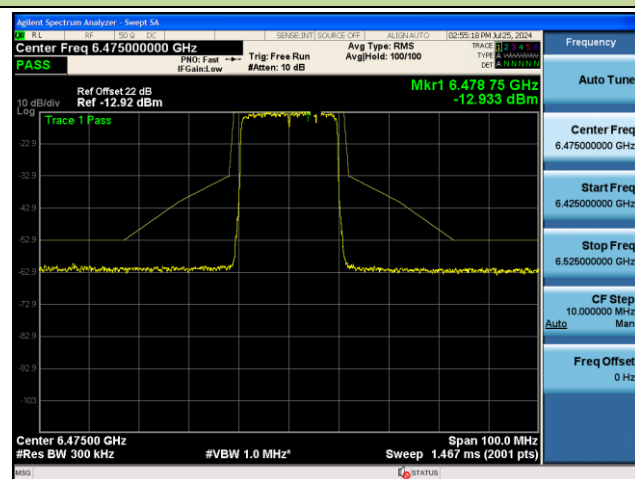

## 802.11be-EHT20 - Ant 1 (Nss = 2)

Channel 01 (5955MHz)

Channel 45 (6175MHz)

Channel 93 (6415MHz)

Channel 97 (6435MHz)

Channel 105 (6475MHz)

Channel 113 (6515MHz)