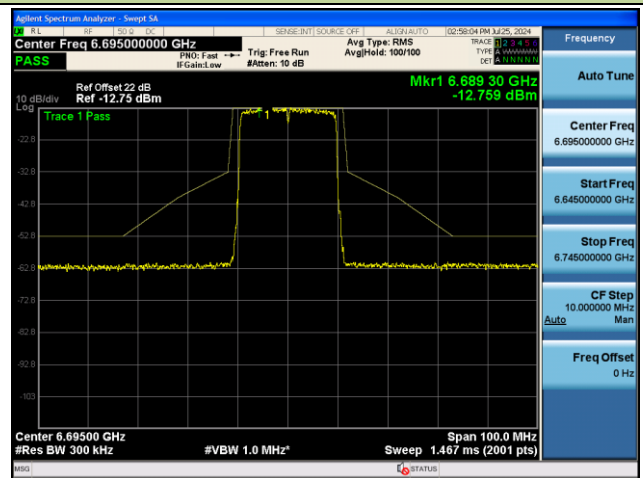

Channel 149 (6695MHz)