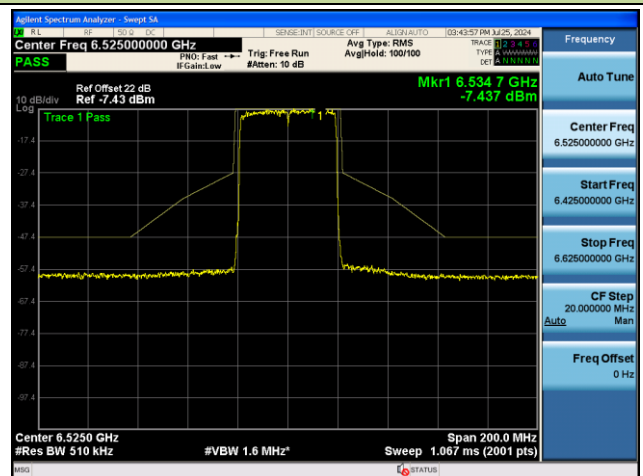

Channel 229 (7095MHz)

## 802.11be-EHT40 - Ant 1 (Nss = 2)

Channel 03 (5965MHz)

Channel 43 (6165MHz)

Channel 91 (6405MHz)

Channel 99 (6445MHz)

Channel 107 (6485MHz)

Channel 115 (6525MHz)