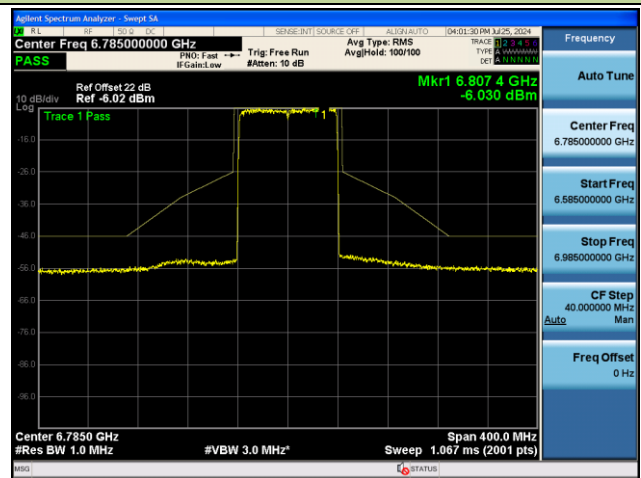

Channel 167 (6785MHz)