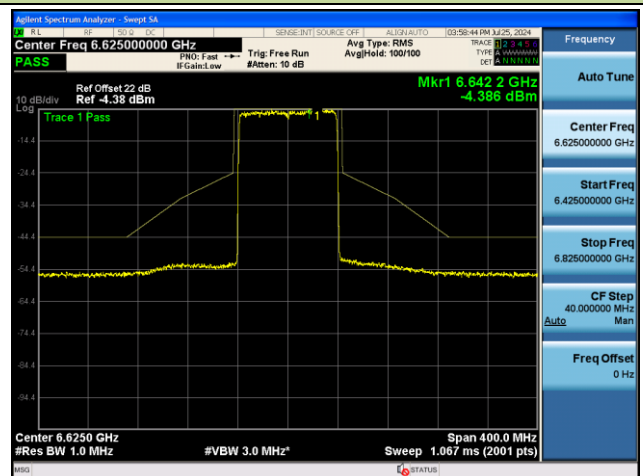

## Channel 211 (7005MHz)

802.11ax-HE40 - Ant 1 (Nss = 2)

Channel 227 (7085MHz)

## 802.11ax-HE80 - Ant 1 (Nss = 2)

Channel 07 (5985MHz)

Channel 39 (6145MHz)

Channel 87 (6385MHz)

Channel 103 (6465MHz)

Channel 119 (6545MHz)

Channel 135 (6625MHz)

## 802.11ax-HE80 - Ant 1 (Nss = 2)