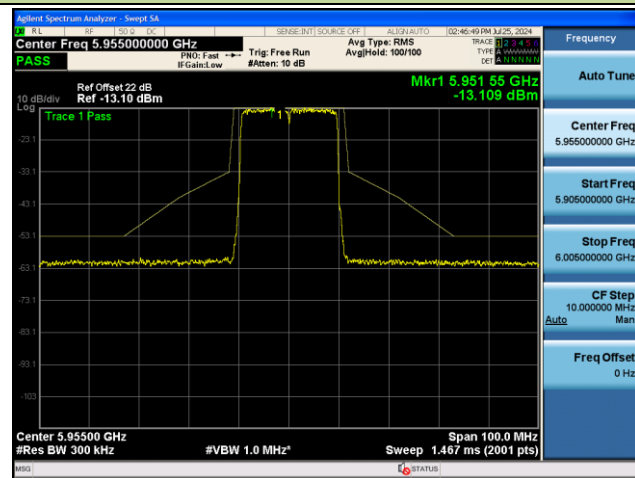

802.11be-EHT20 - Ant 1 (Nss = 2)

Channel 01 (5955MHz)