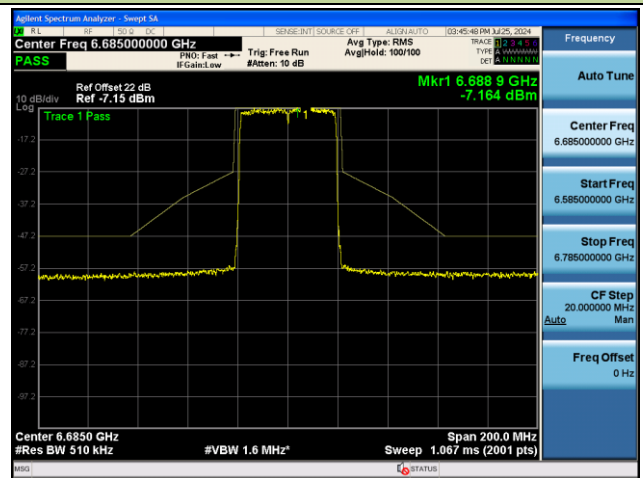

Channel 147 (6685MHz)