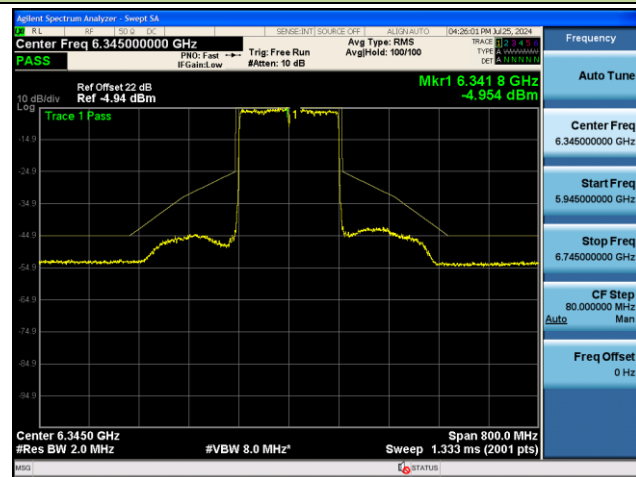

## Channel 199 (6945MHz)

## Channel 215 (7025MHz)

802.11ax-HE160 - Ant 1 (Nss = 2)

Channel 15 (6025MHz)

Channel 47 (6185MHz)

Channel 79 (6345MHz)

Channel 111 (6505MHz)

Channel 143 (6665MHz)

Channel 175 (6825MHz)

802.11ax-HE160 - Ant 1 (Nss = 2)

Channel 207 (6985MHz)