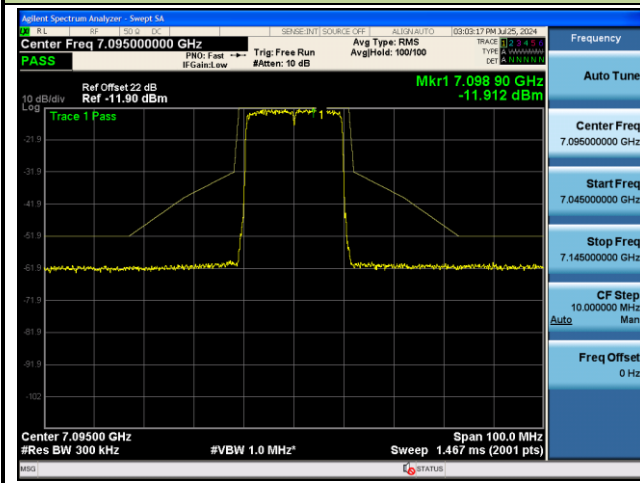

## 802.11be-EHT20 - Ant 1 (Nss = 2)

Channel 117 (6535MHz)

Channel 149 (6695MHz)

Channel 181 (6855MHz)

Channel 185 (6875MHz)

Channel 189 (6895MHz)

Channel 213 (7015MHz)

802.11be-EHT20 - Ant 1 (Nss = 2)

Channel 229 (7095MHz)