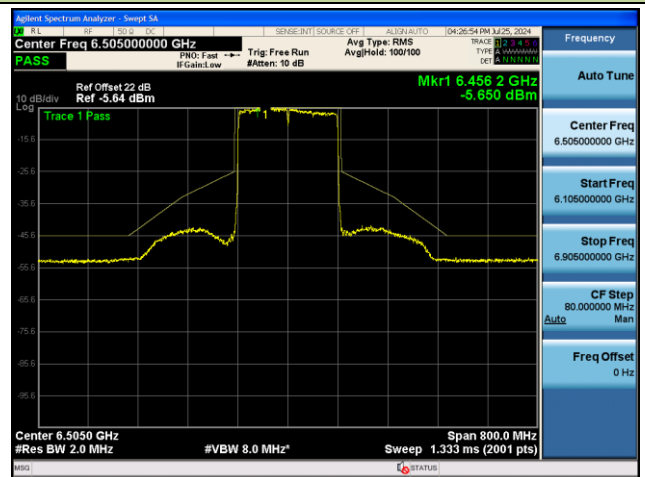

## Channel 199 (6945MHz)

## Channel 215 (7025MHz)

802.11ax-HE160 - Ant 1 (Nss = 2)

Channel 15 (6025MHz)

Channel 47 (6185MHz)

Channel 79 (6345MHz)

Channel 111 (6505MHz)

Channel 143 (6665MHz)

Channel 175 (6825MHz)

802.11ax-HE160 - Ant 1 (Nss = 2)

Channel 207 (6985MHz)