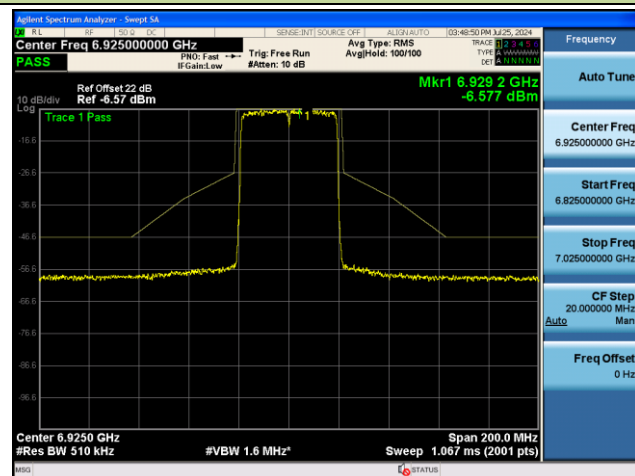

Channel 195 (6925MHz)