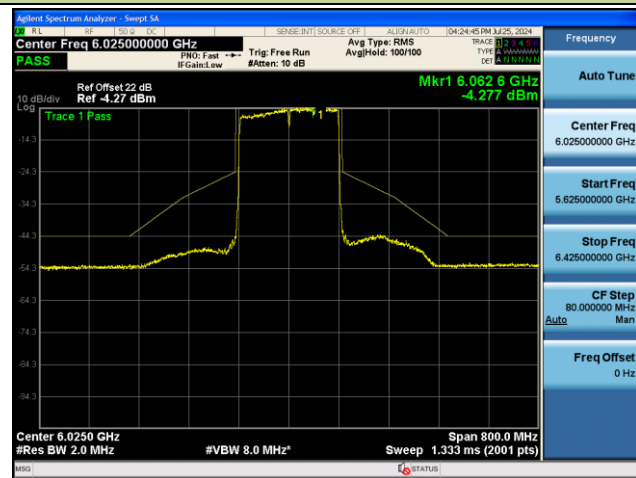

802.11ax-HE160 - Ant 1 (Nss = 2)

Channel 15 (6025MHz)