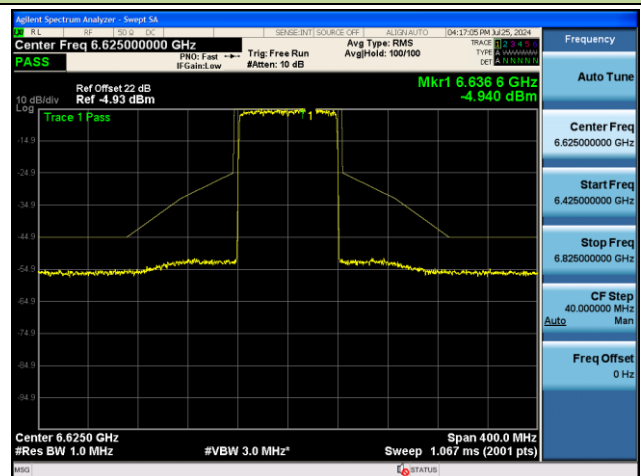

## Channel 195 (6925MHz)

## Channel 211 (7005MHz)

## 802.11be-EHT80 - Ant 1 (Nss = 2)

Channel 07 (5985MHz)

Channel 39 (6145MHz)

Channel 87 (6385MHz)

Channel 103 (6465MHz)

Channel 119 (6545MHz)

Channel 135 (6625MHz)