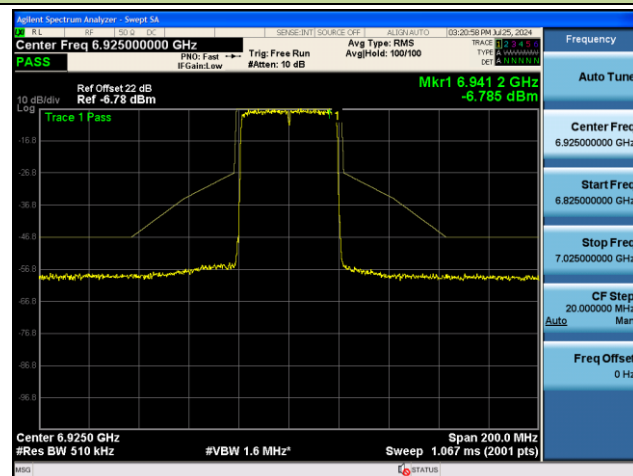

Channel 195 (6925MHz)