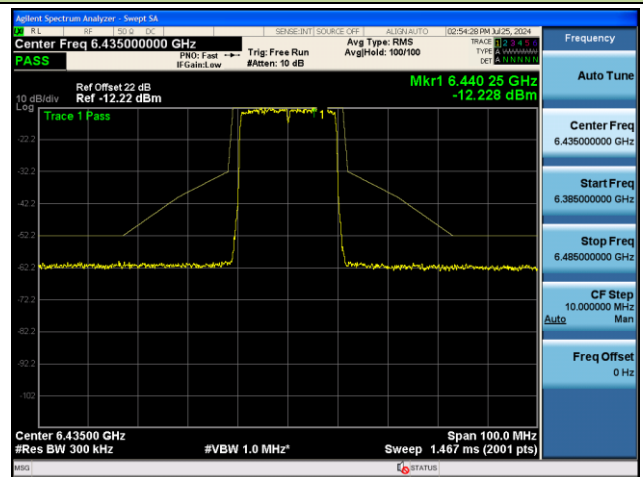

## 802.11be-EHT20 - Ant 1 (Nss = 2)

Channel 01 (5955MHz)

Channel 45 (6175MHz)

Channel 93 (6415MHz)

Channel 97 (6435MHz)

Channel 105 (6475MHz)

Channel 113 (6515MHz)