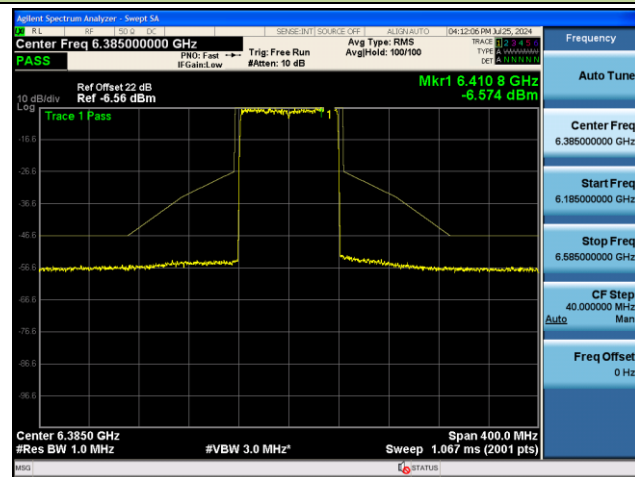

## Channel 195 (6925MHz)

## Channel 211 (7005MHz)

## 802.11be-EHT80 - Ant 1 (Nss = 2)

Channel 07 (5985MHz)

Channel 39 (6145MHz)

Channel 87 (6385MHz)

Channel 103 (6465MHz)

Channel 119 (6545MHz)

Channel 135 (6625MHz)