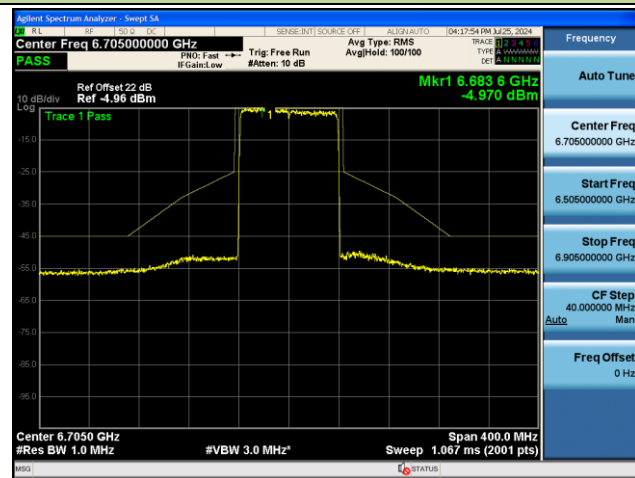

802.11be-EHT80 - Ant 1 (Nss = 2)

Channel 151 (6705MHz)