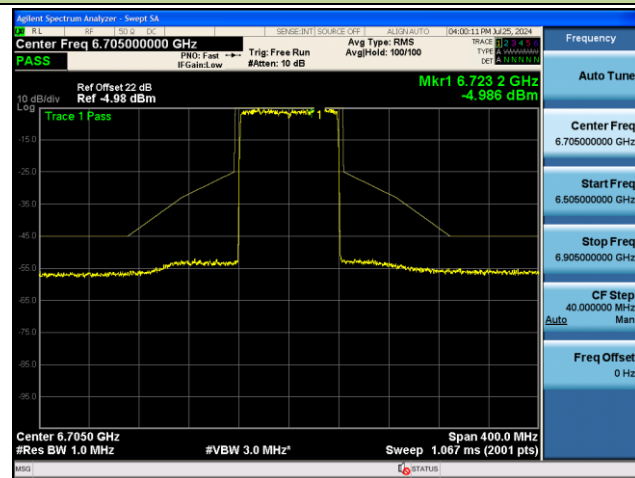

802.11ax-HE80 - Ant 1 (Nss = 2)

Channel 151 (6705MHz)