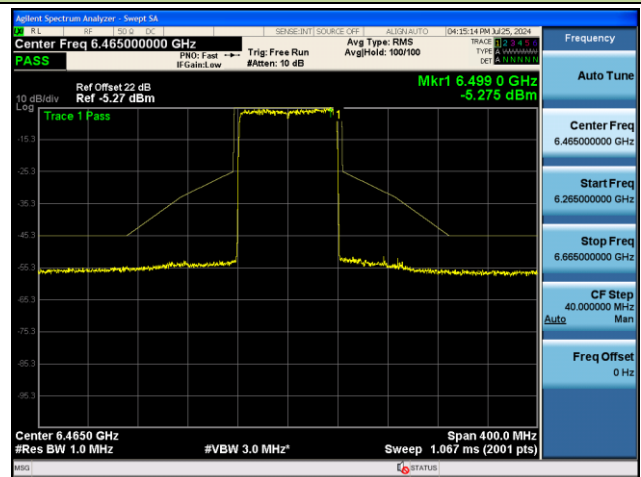

## Channel 195 (6925MHz)

## Channel 211 (7005MHz)

## 802.11be-EHT80 - Ant 1 (Nss = 2)

Channel 07 (5985MHz)

Channel 39 (6145MHz)

Channel 87 (6385MHz)

Channel 103 (6465MHz)

Channel 119 (6545MHz)

Channel 135 (6625MHz)