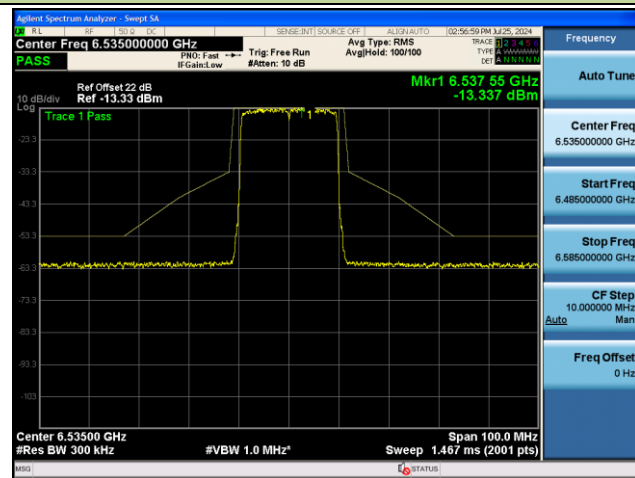

802.11be-EHT20 - Ant 1 (Nss = 2)

Channel 117 (6535MHz)