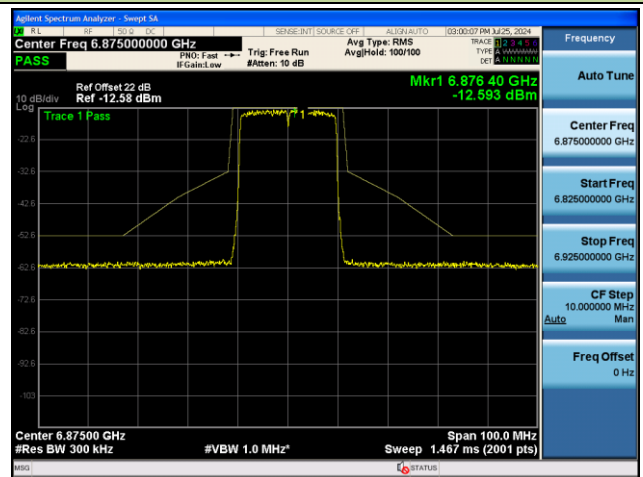

## 802.11be-EHT20 - Ant 1 (Nss = 2)

Channel 117 (6535MHz)

Channel 149 (6695MHz)

Channel 181 (6855MHz)

Channel 185 (6875MHz)

Channel 189 (6895MHz)

Channel 213 (7015MHz)

802.11be-EHT20 - Ant 1 (Nss = 2)

Channel 229 (7095MHz)