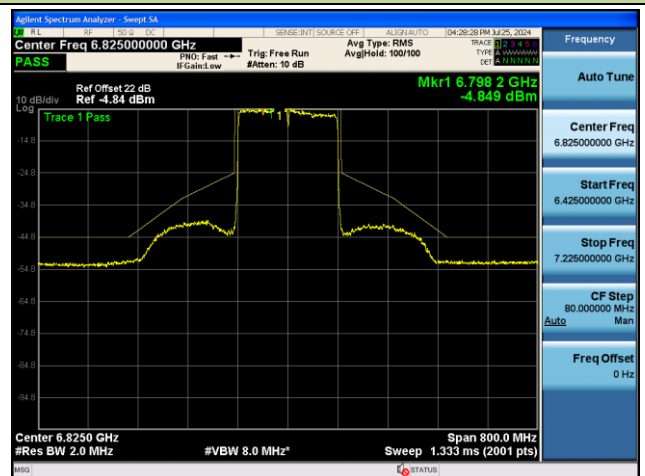

## Channel 199 (6945MHz)

## Channel 215 (7025MHz)

802.11ax-HE160 - Ant 1 (Nss = 2)

Channel 15 (6025MHz)

Channel 47 (6185MHz)

Channel 79 (6345MHz)

Channel 111 (6505MHz)

Channel 143 (6665MHz)

Channel 175 (6825MHz)

802.11ax-HE160 - Ant 1 (Nss = 2)

Channel 207 (6985MHz)