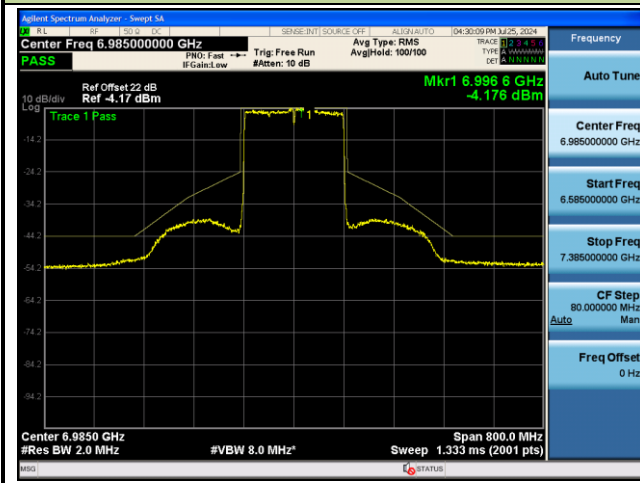

## Channel 199 (6945MHz)

## Channel 215 (7025MHz)

802.11ax-HE160 - Ant 1 (Nss = 2)

Channel 15 (6025MHz)

Channel 47 (6185MHz)

Channel 79 (6345MHz)

Channel 111 (6505MHz)

Channel 143 (6665MHz)

Channel 175 (6825MHz)

802.11ax-HE160 - Ant 1 (Nss = 2)

Channel 207 (6985MHz)