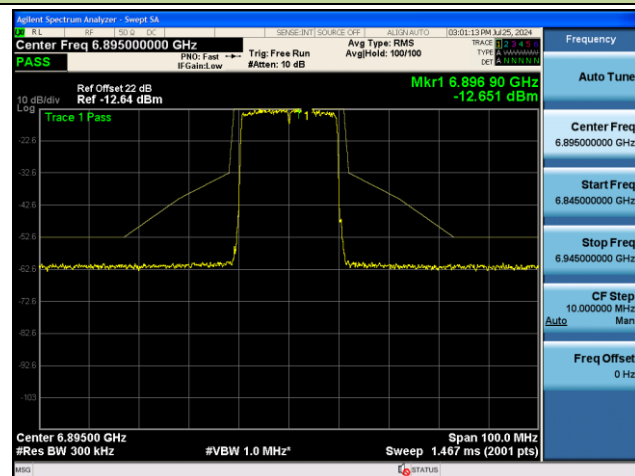

## 802.11be-EHT20 - Ant 1 (Nss = 2)

Channel 117 (6535MHz)

Channel 149 (6695MHz)

Channel 181 (6855MHz)

Channel 185 (6875MHz)

Channel 189 (6895MHz)

Channel 213 (7015MHz)

802.11be-EHT20 - Ant 1 (Nss = 2)

Channel 229 (7095MHz)