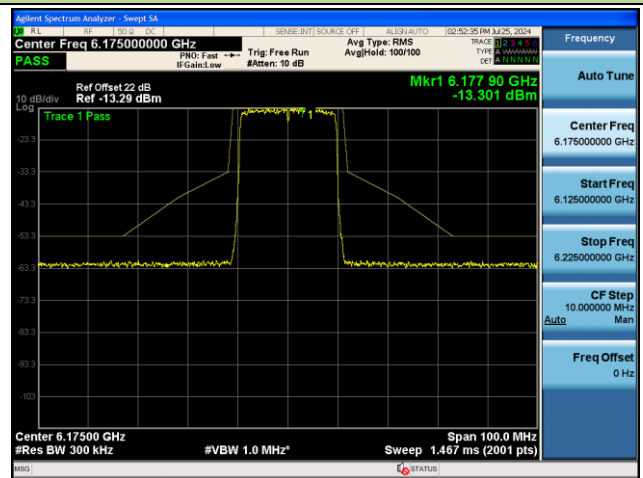

Channel 45 (6175MHz)