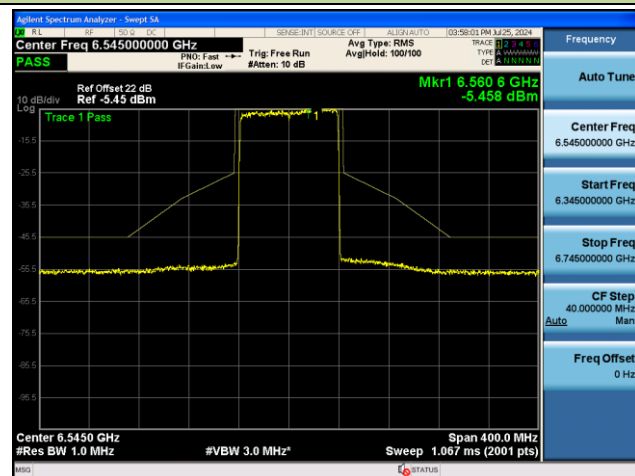

## 802.11ax-HE80 - Ant 1 (Nss = 2)

Channel 07 (5985MHz)

Channel 39 (6145MHz)

Channel 87 (6385MHz)

Channel 103 (6465MHz)

Channel 119 (6545MHz)

Channel 135 (6625MHz)

## 802.11ax-HE80 - Ant 1 (Nss = 2)