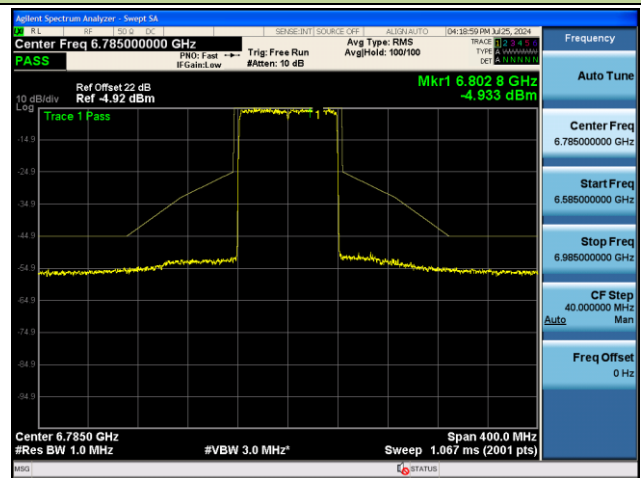

Channel 167 (6785MHz)