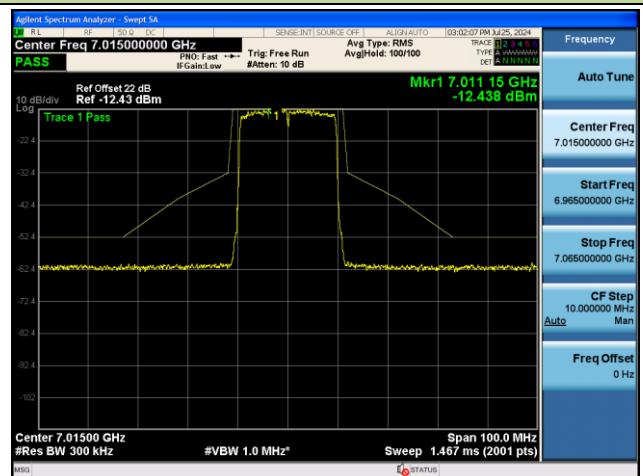

## 802.11be-EHT20 - Ant 1 (Nss = 2)

Channel 117 (6535MHz)

Channel 149 (6695MHz)

Channel 181 (6855MHz)

Channel 185 (6875MHz)

Channel 189 (6895MHz)

Channel 213 (7015MHz)

802.11be-EHT20 - Ant 1 (Nss = 2)

Channel 229 (7095MHz)