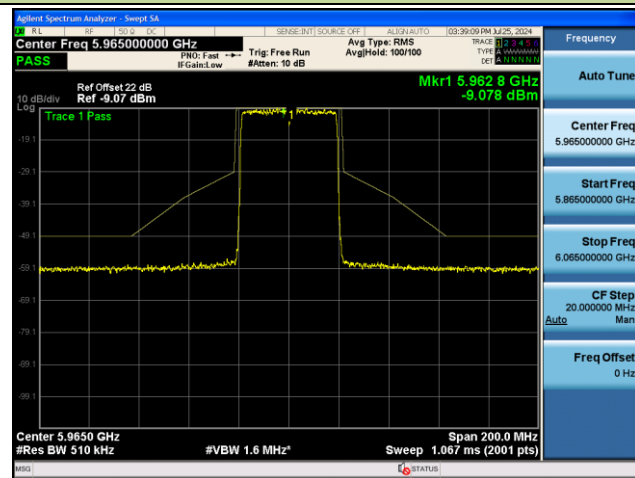

802.11be-EHT40 - Ant 1 (Nss = 2)

Channel 03 (5965MHz)