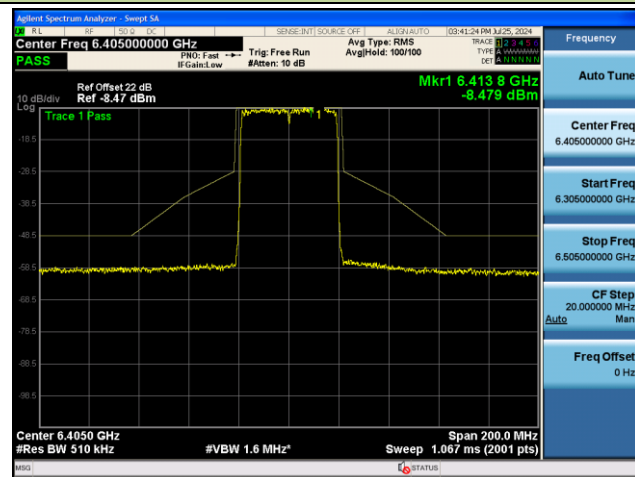

Channel 229 (7095MHz)

## 802.11be-EHT40 - Ant 1 (Nss = 2)

Channel 03 (5965MHz)

Channel 43 (6165MHz)

Channel 91 (6405MHz)

Channel 99 (6445MHz)

Channel 107 (6485MHz)

Channel 115 (6525MHz)