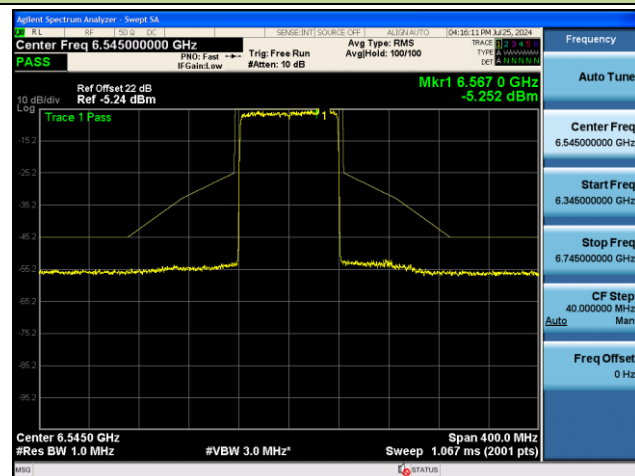

## Channel 211 (7005MHz)

## 802.11be-EHT80 - Ant 1 (Nss = 2)

Channel 07 (5985MHz)

Channel 39 (6145MHz)

Channel 87 (6385MHz)

Channel 103 (6465MHz)

Channel 119 (6545MHz)

Channel 135 (6625MHz)