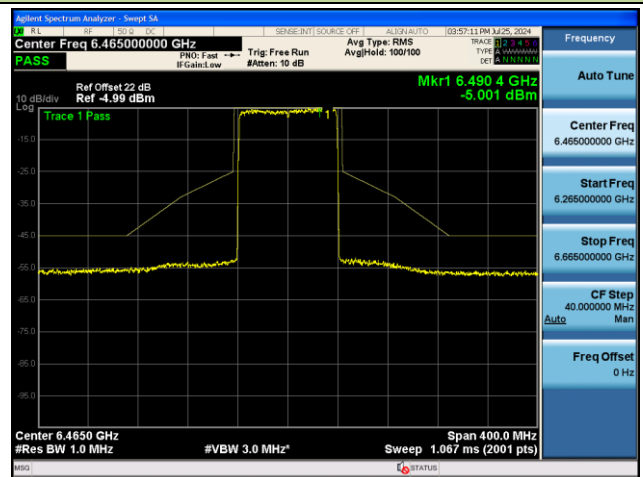

## 802.11ax-HE80 - Ant 1 (Nss = 2)

Channel 07 (5985MHz)

Channel 39 (6145MHz)

Channel 87 (6385MHz)

Channel 103 (6465MHz)

Channel 119 (6545MHz)

Channel 135 (6625MHz)

## 802.11ax-HE80 - Ant 1 (Nss = 2)