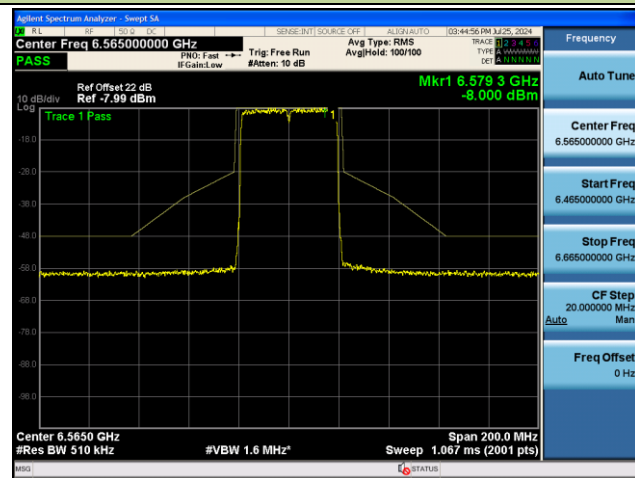

802.11be-EHT40 - Ant 1 (Nss = 2)

Channel 123 (6565MHz)