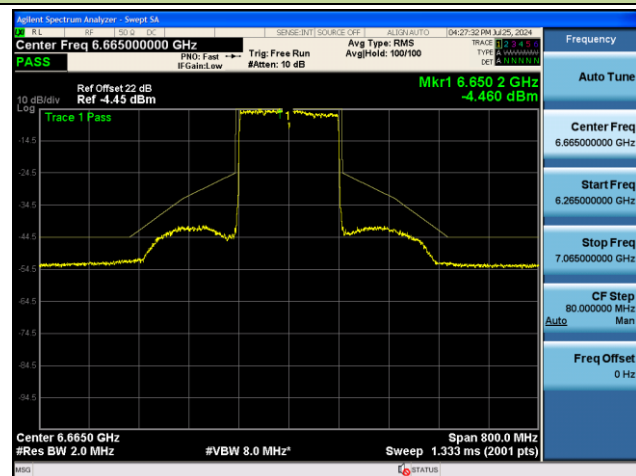

## Channel 199 (6945MHz)

## Channel 215 (7025MHz)

802.11ax-HE160 - Ant 1 (Nss = 2)

Channel 15 (6025MHz)

Channel 47 (6185MHz)

Channel 79 (6345MHz)

Channel 111 (6505MHz)

Channel 143 (6665MHz)

Channel 175 (6825MHz)

802.11ax-HE160 - Ant 1 (Nss = 2)

Channel 207 (6985MHz)