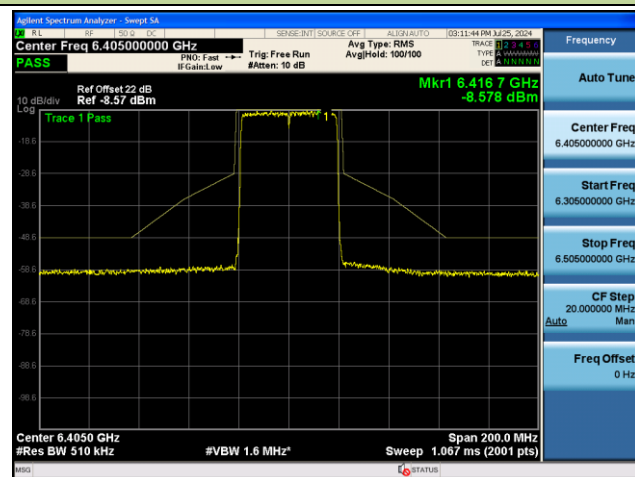

Channel 185 (6875MHz)

Channel 189 (6895MHz)

Channel 213 (7015MHz)

802.11ax-HE20 - Ant 1 (Nss = 2)

Channel 229 (7095MHz)

802.11ax-HE40 - Ant 1 (Nss = 2)

Channel 03 (5965MHz)

Channel 43 (6165MHz)

Channel 91 (6405MHz)

Channel 99 (6445MHz)

Channel 107 (6485MHz)

Channel 115 (6525MHz)