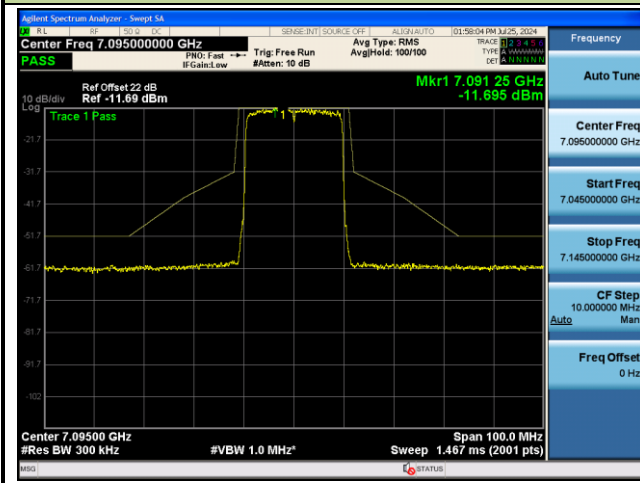

Channel 185 (6875MHz)

Channel 189 (6895MHz)

Channel 213 (7015MHz)

802.11ax-HE20 - Ant 1 (Nss = 2)

Channel 229 (7095MHz)

802.11ax-HE40 - Ant 1 (Nss = 2)

Channel 03 (5965MHz)

Channel 43 (6165MHz)

Channel 91 (6405MHz)

Channel 99 (6445MHz)

Channel 107 (6485MHz)

Channel 115 (6525MHz)