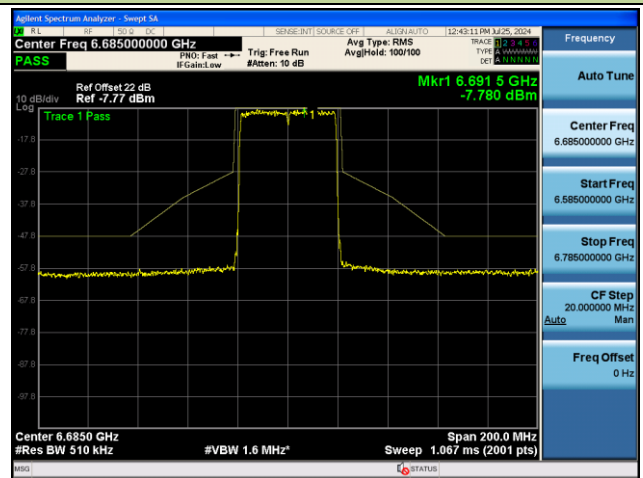

Channel 229 (7095MHz)

802.11be-EHT40 - Ant 0 (Nss = 2)

Channel 03 (5965MHz)

Channel 43 (6165MHz)

Channel 91 (6405MHz)

Channel 99 (6445MHz)

Channel 107 (6485MHz)

Channel 115 (6525MHz)

802.11be-EHT40 - Ant 0 (Nss = 2)

Channel 123 (6565MHz)

Channel 147 (6685MHz)

Channel 179 (6845MHz)

Channel 187 (6885MHz)

Channel 195 (6925MHz)

Channel 211 (7005MHz)

802.11be-EHT40 - Ant 0 (Nss = 2)