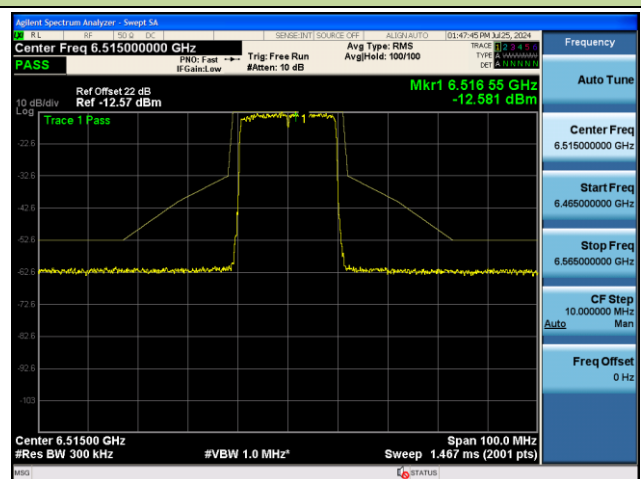

Channel 93 (6415MHz)

Channel 97 (6435MHz)

Channel 105 (6475MHz)

Channel 113 (6515MHz)

802.11ax-HE20 - Ant 1 (Nss = 2)

Channel 117 (6535MHz)

Channel 149 (6695MHz)

Channel 181 (6855MHz)