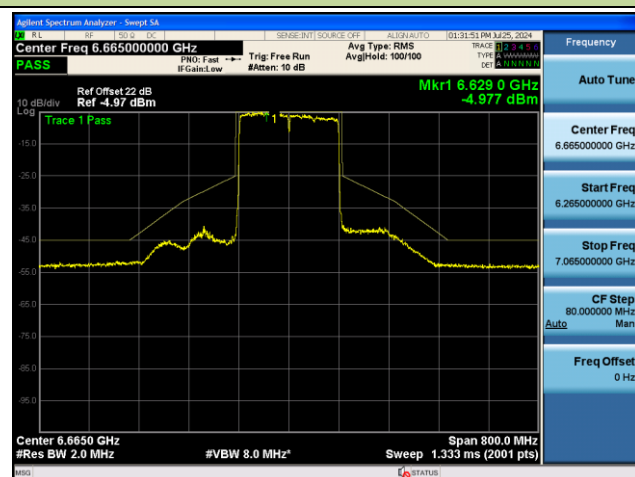

Channel 47 (6185MHz)

Channel 79 (6345MHz)

Channel 111 (6505MHz)

Channel 143 (6665MHz)

Channel 175 (6825MHz)

802.11ax-HE20 - Ant 1 (Nss = 2)

Channel 01 (5955MHz)

Channel 45 (6175MHz)

Channel 93 (6415MHz)

Channel 97 (6435MHz)

Channel 105 (6475MHz)

Channel 113 (6515MHz)

802.11ax-HE20 - Ant 1 (Nss = 2)

Channel 117 (6535MHz)

Channel 149 (6695MHz)

Channel 181 (6855MHz)