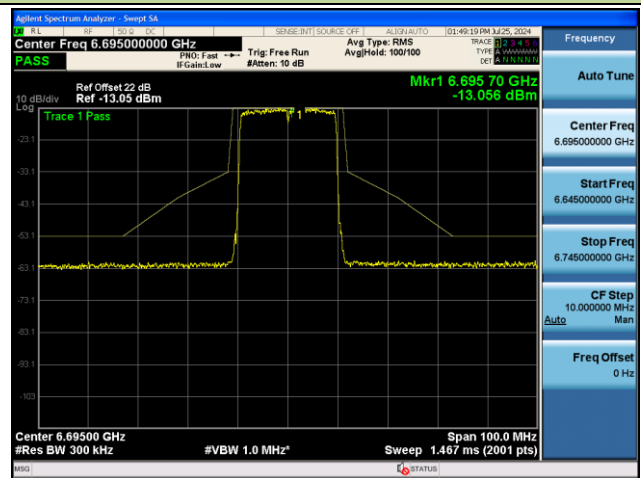

Channel 93 (6415MHz)

Channel 97 (6435MHz)

Channel 105 (6475MHz)

Channel 113 (6515MHz)

802.11ax-HE20 - Ant 1 (Nss = 2)

Channel 117 (6535MHz)

Channel 149 (6695MHz)

Channel 181 (6855MHz)