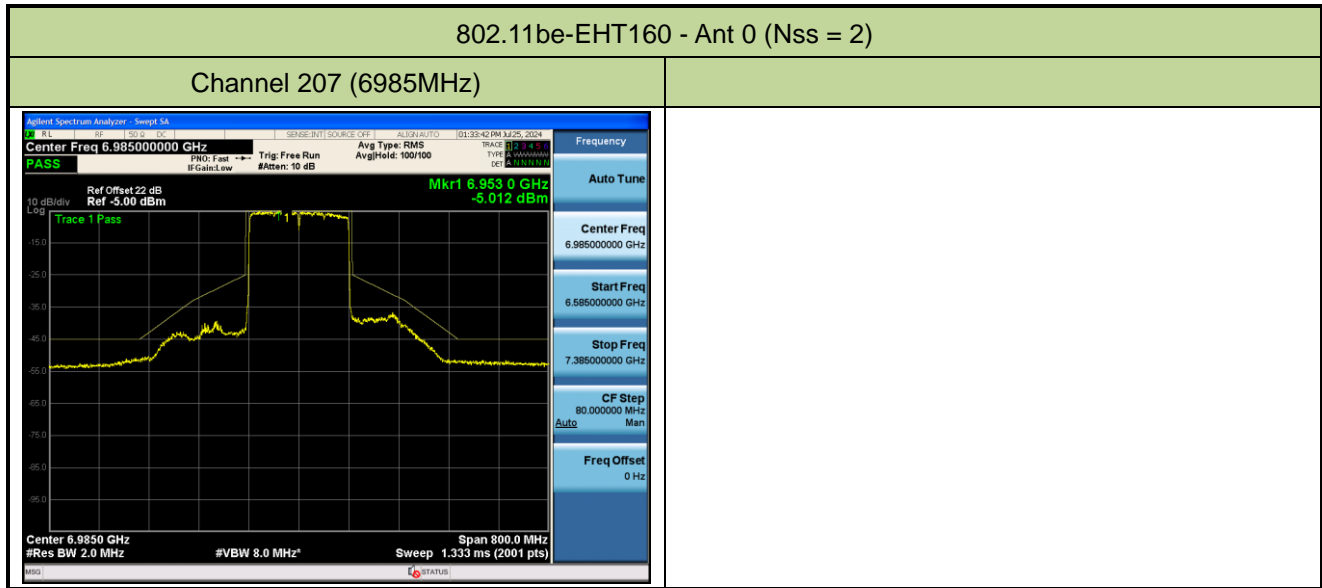

802.11be-EHT80 - Ant 0 (Nss = 2)

Channel 151 (6705MHz)

Channel 167 (6785MHz)

Channel 183 (6865MHz)

Channel 199 (6945MHz)

Channel 215 (7025MHz)

802.11be-EHT160 - Ant 0 (Nss = 2)

Channel 15 (6025MHz)

Channel 47 (6185MHz)

Channel 79 (6345MHz)

Channel 111 (6505MHz)

Channel 143 (6665MHz)

Channel 175 (6825MHz)

802.11ax-HE20 - Ant 1 (Nss = 2)

Channel 01 (5955MHz)

Channel 45 (6175MHz)

Channel 93 (6415MHz)

Channel 97 (6435MHz)

Channel 105 (6475MHz)

Channel 113 (6515MHz)

802.11ax-HE20 - Ant 1 (Nss = 2)

Channel 117 (6535MHz)

Channel 149 (6695MHz)

Channel 181 (6855MHz)