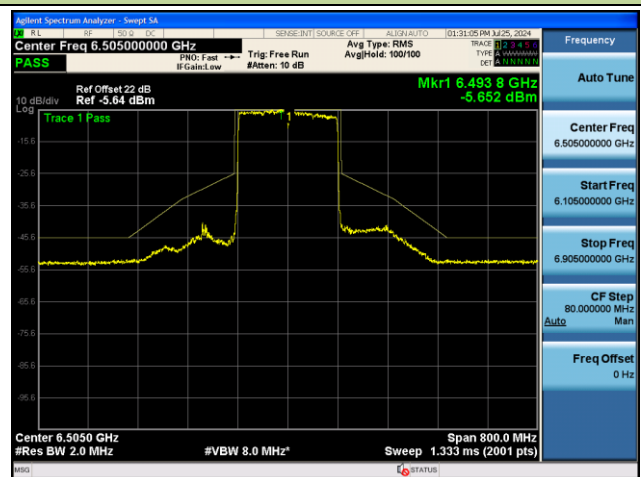

Channel 111 (6505MHz)