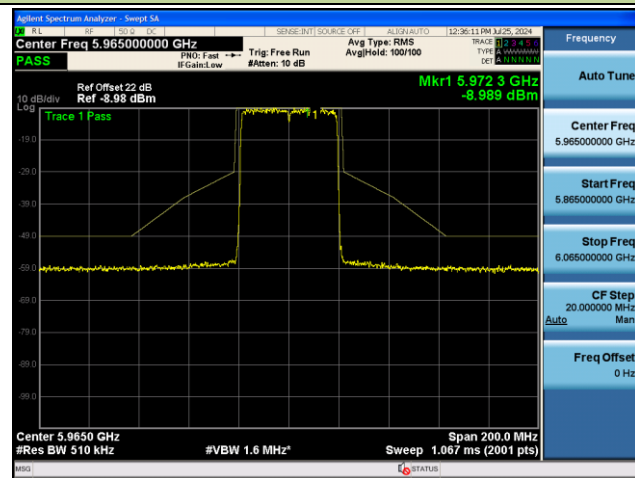

802.11be-EHT40 - Ant 0 (Nss = 2)

Channel 03 (5965MHz)