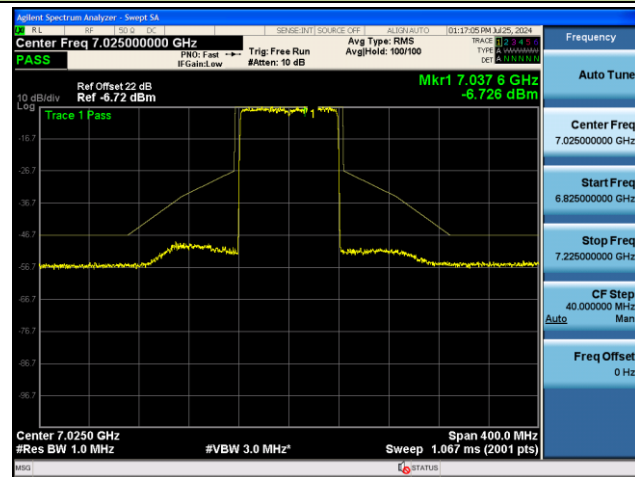

802.11be-EHT80 - Ant 0 (Nss = 2)

Channel 151 (6705MHz)

Channel 167 (6785MHz)

Channel 183 (6865MHz)

Channel 199 (6945MHz)

Channel 215 (7025MHz)

802.11be-EHT160 - Ant 0 (Nss = 2)

Channel 15 (6025MHz)