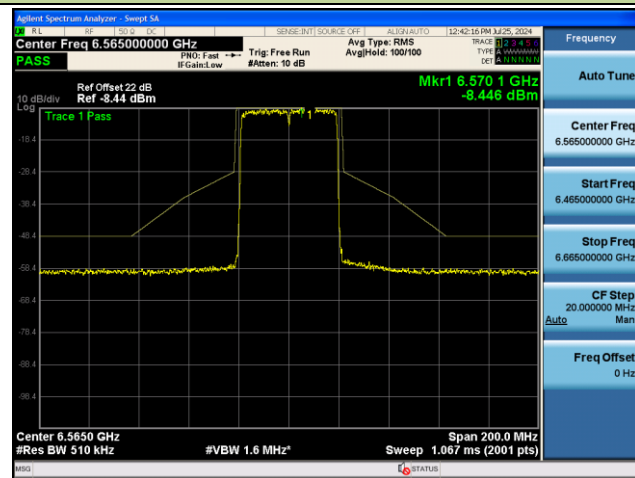

802.11be-EHT40 - Ant 0 (Nss = 2)

Channel 123 (6565MHz)