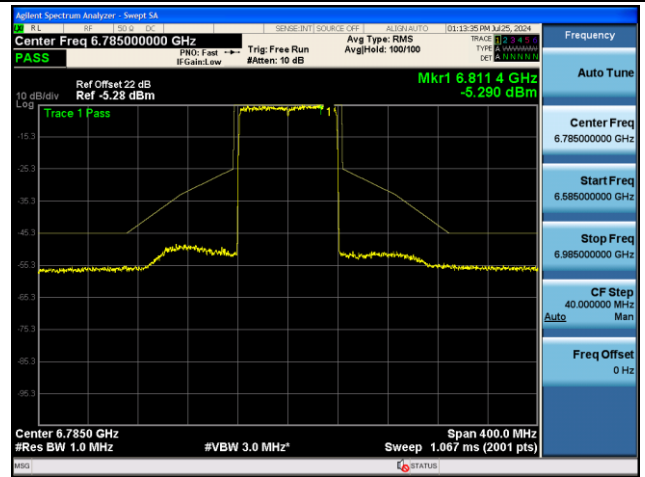

Channel 227 (7085MHz)

802.11be-EHT80 - Ant 0 (Nss = 2)

Channel 07 (5985MHz)

Channel 39 (6145MHz)

Channel 87 (6385MHz)

Channel 103 (6465MHz)

Channel 119 (6545MHz)

Channel 135 (6625MHz)

802.11be-EHT80 - Ant 0 (Nss = 2)

Channel 151 (6705MHz)

Channel 167 (6785MHz)

Channel 183 (6865MHz)

Channel 199 (6945MHz)

Channel 215 (7025MHz)

802.11be-EHT160 - Ant 0 (Nss = 2)

Channel 15 (6025MHz)