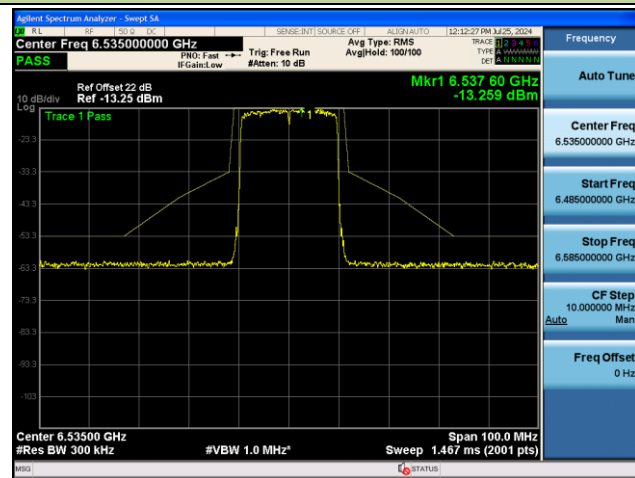

802.11be-EHT20 - Ant 0 (Nss = 2)

Channel 117 (6535MHz)

Channel 149 (6695MHz)

Channel 181 (6855MHz)

Channel 185 (6875MHz)

Channel 189 (6895MHz)

Channel 213 (7015MHz)

802.11be-EHT20 - Ant 0 (Nss = 2)