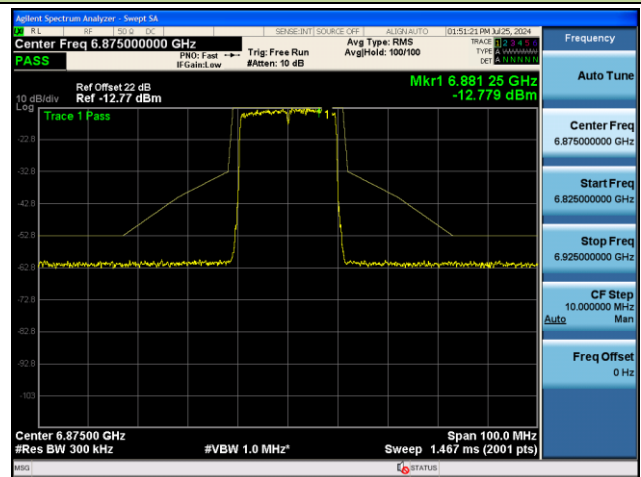

Channel 185 (6875MHz)