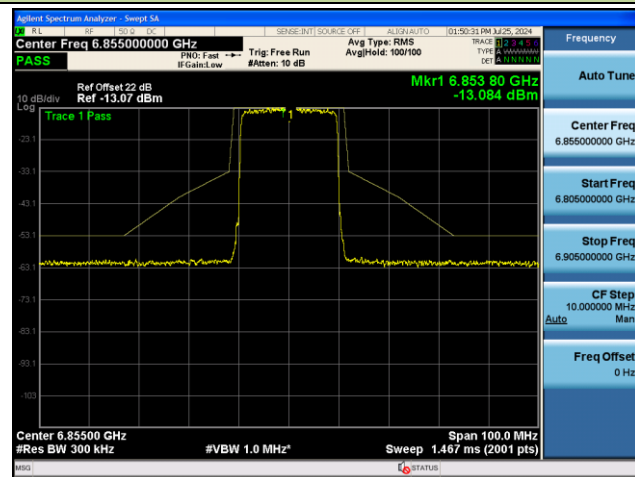

Channel 93 (6415MHz)

Channel 97 (6435MHz)

Channel 105 (6475MHz)

Channel 113 (6515MHz)

802.11ax-HE20 - Ant 1 (Nss = 2)

Channel 117 (6535MHz)

Channel 149 (6695MHz)

Channel 181 (6855MHz)