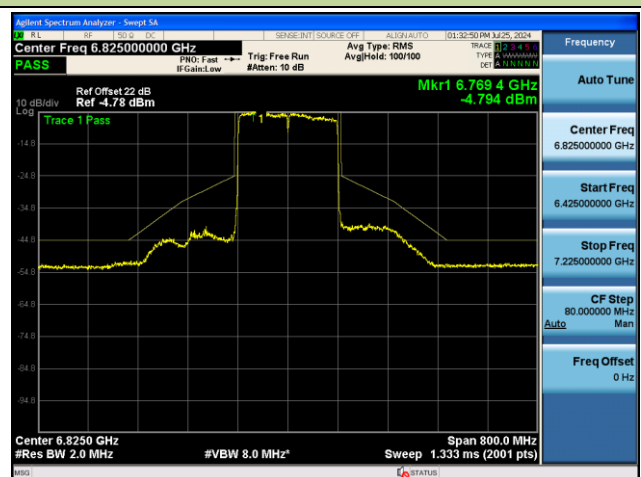

Channel 47 (6185MHz)

Channel 79 (6345MHz)

Channel 111 (6505MHz)

Channel 143 (6665MHz)

Channel 175 (6825MHz)

802.11ax-HE20 - Ant 1 (Nss = 2)

Channel 01 (5955MHz)

Channel 45 (6175MHz)

Channel 93 (6415MHz)

Channel 97 (6435MHz)

Channel 105 (6475MHz)

Channel 113 (6515MHz)

802.11ax-HE20 - Ant 1 (Nss = 2)

Channel 117 (6535MHz)

Channel 149 (6695MHz)

Channel 181 (6855MHz)