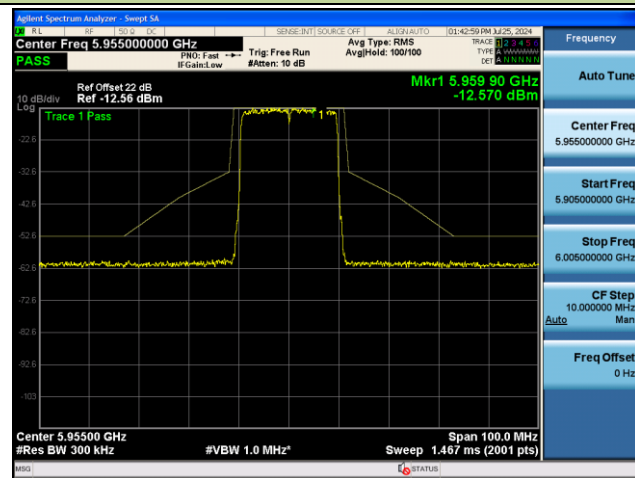

Channel 47 (6185MHz)

Channel 79 (6345MHz)

Channel 111 (6505MHz)

Channel 143 (6665MHz)

Channel 175 (6825MHz)

802.11ax-HE20 - Ant 1 (Nss = 2)

Channel 01 (5955MHz)

Channel 45 (6175MHz)