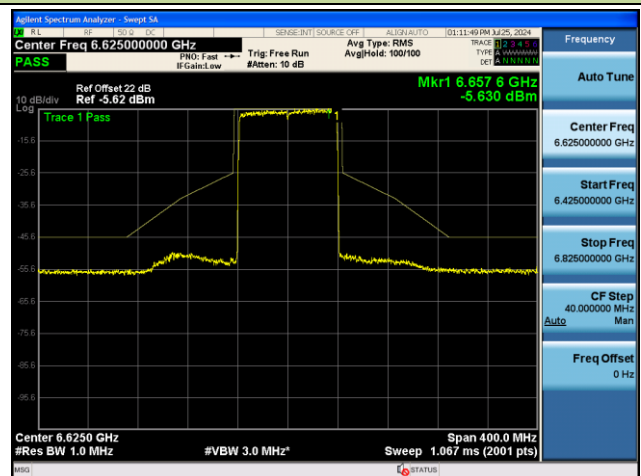

Channel 227 (7085MHz)

802.11be-EHT80 - Ant 0 (Nss = 2)

Channel 07 (5985MHz)

Channel 39 (6145MHz)

Channel 87 (6385MHz)

Channel 103 (6465MHz)

Channel 119 (6545MHz)

Channel 135 (6625MHz)

802.11be-EHT80 - Ant 0 (Nss = 2)

Channel 151 (6705MHz)

Channel 167 (6785MHz)

Channel 183 (6865MHz)

Channel 199 (6945MHz)

Channel 215 (7025MHz)

802.11be-EHT160 - Ant 0 (Nss = 2)

Channel 15 (6025MHz)