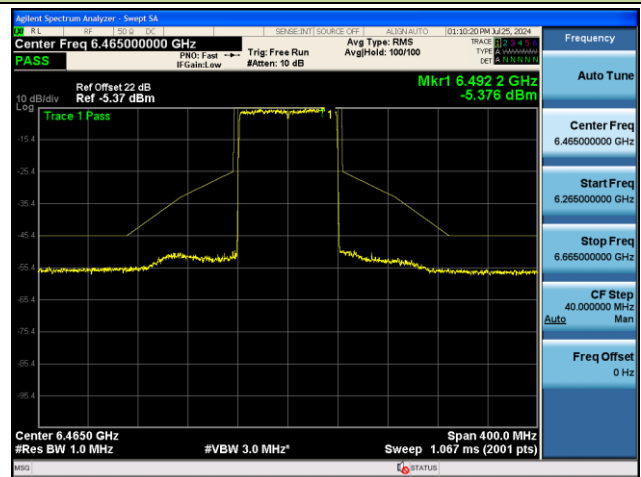

Channel 227 (7085MHz)

802.11be-EHT80 - Ant 0 (Nss = 2)

Channel 07 (5985MHz)

Channel 39 (6145MHz)

Channel 87 (6385MHz)

Channel 103 (6465MHz)

Channel 119 (6545MHz)

Channel 135 (6625MHz)

802.11be-EHT80 - Ant 0 (Nss = 2)

Channel 151 (6705MHz)

Channel 167 (6785MHz)

Channel 183 (6865MHz)

Channel 199 (6945MHz)

Channel 215 (7025MHz)

802.11be-EHT160 - Ant 0 (Nss = 2)

Channel 15 (6025MHz)