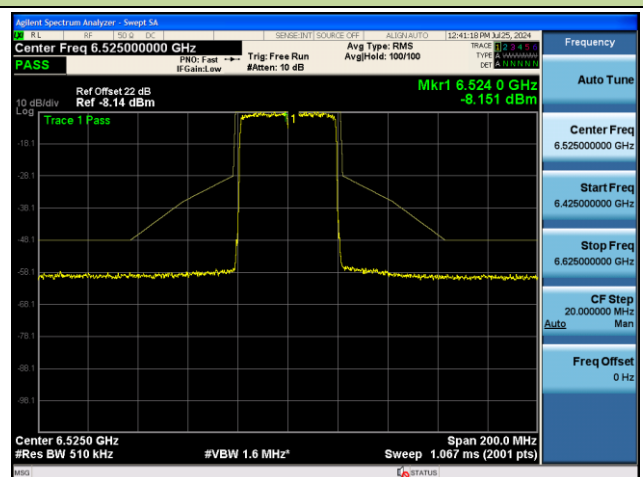

Channel 229 (7095MHz)

802.11be-EHT40 - Ant 0 (Nss = 2)

Channel 03 (5965MHz)

Channel 43 (6165MHz)

Channel 91 (6405MHz)

Channel 99 (6445MHz)

Channel 107 (6485MHz)

Channel 115 (6525MHz)

802.11be-EHT40 - Ant 0 (Nss = 2)

Channel 123 (6565MHz)

Channel 147 (6685MHz)

Channel 179 (6845MHz)

Channel 187 (6885MHz)

Channel 195 (6925MHz)

Channel 211 (7005MHz)

802.11be-EHT40 - Ant 0 (Nss = 2)