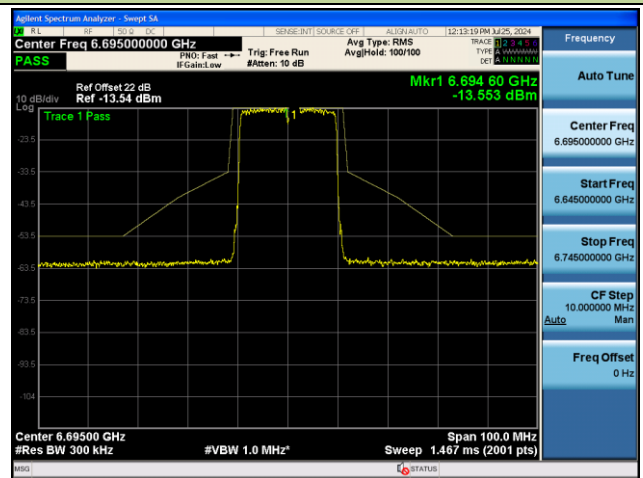

802.11be-EHT20 - Ant 0 (Nss = 2)

Channel 117 (6535MHz)

Channel 149 (6695MHz)

Channel 181 (6855MHz)

Channel 185 (6875MHz)

Channel 189 (6895MHz)

Channel 213 (7015MHz)

802.11be-EHT20 - Ant 0 (Nss = 2)