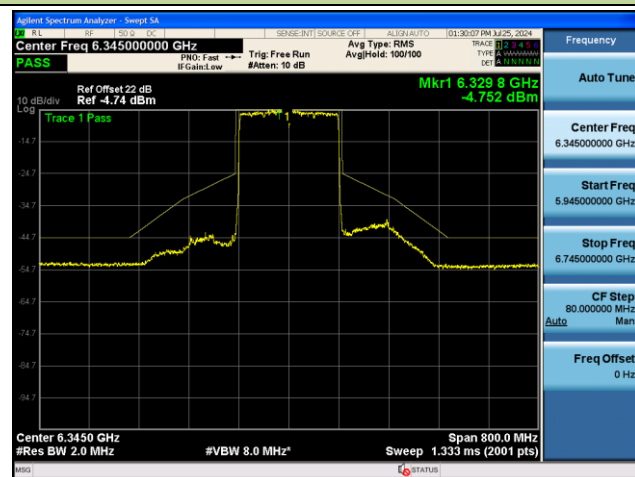

Channel 79 (6345MHz)