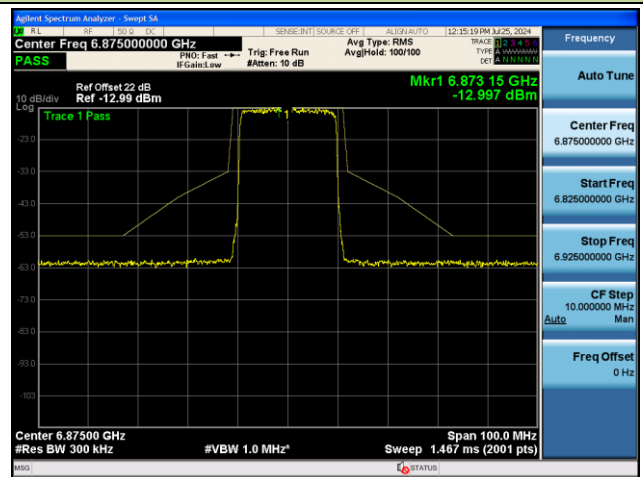

802.11be-EHT20 - Ant 0 (Nss = 2)

Channel 117 (6535MHz)

Channel 149 (6695MHz)

Channel 181 (6855MHz)

Channel 185 (6875MHz)

Channel 189 (6895MHz)

Channel 213 (7015MHz)

802.11be-EHT20 - Ant 0 (Nss = 2)