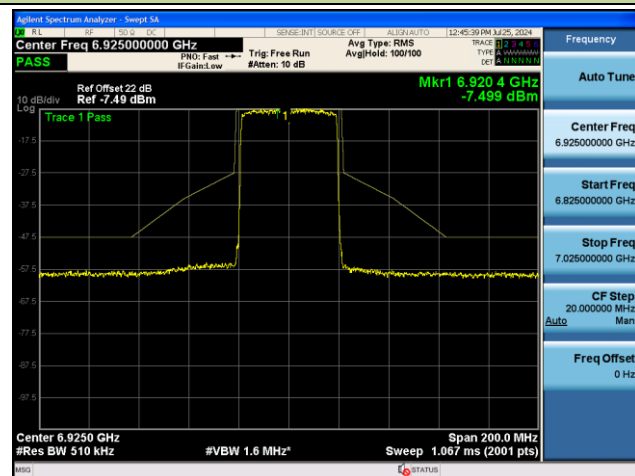

802.11be-EHT40 - Ant 0 (Nss = 2)

Channel 123 (6565MHz)

Channel 147 (6685MHz)

Channel 179 (6845MHz)

Channel 187 (6885MHz)

Channel 195 (6925MHz)

Channel 211 (7005MHz)

802.11be-EHT40 - Ant 0 (Nss = 2)

Channel 227 (7085MHz)

802.11be-EHT80 - Ant 0 (Nss = 2)

Channel 07 (5985MHz)

Channel 39 (6145MHz)

Channel 87 (6385MHz)

Channel 103 (6465MHz)

Channel 119 (6545MHz)

Channel 135 (6625MHz)