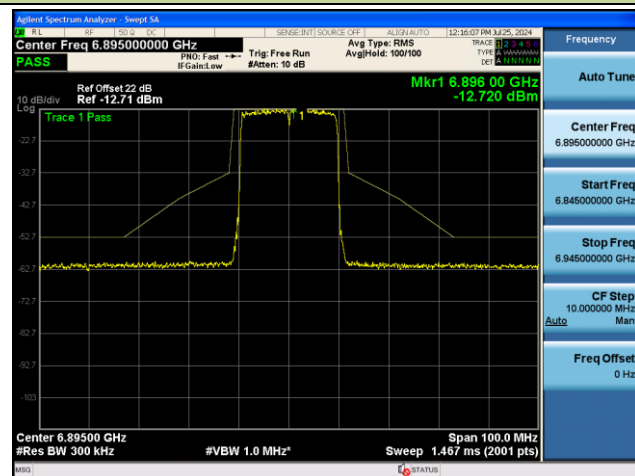

802.11be-EHT20 - Ant 0 (Nss = 2)

Channel 117 (6535MHz)

Channel 149 (6695MHz)

Channel 181 (6855MHz)

Channel 185 (6875MHz)

Channel 189 (6895MHz)

Channel 213 (7015MHz)

802.11be-EHT20 - Ant 0 (Nss = 2)