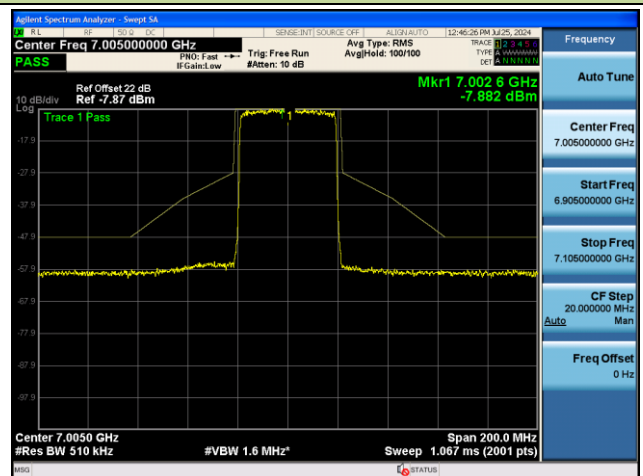

802.11be-EHT40 - Ant 0 (Nss = 2)

Channel 123 (6565MHz)

Channel 147 (6685MHz)

Channel 179 (6845MHz)

Channel 187 (6885MHz)

Channel 195 (6925MHz)

Channel 211 (7005MHz)

802.11be-EHT40 - Ant 0 (Nss = 2)

Channel 227 (7085MHz)

802.11be-EHT80 - Ant 0 (Nss = 2)

Channel 07 (5985MHz)

Channel 39 (6145MHz)

Channel 87 (6385MHz)

Channel 103 (6465MHz)

Channel 119 (6545MHz)

Channel 135 (6625MHz)