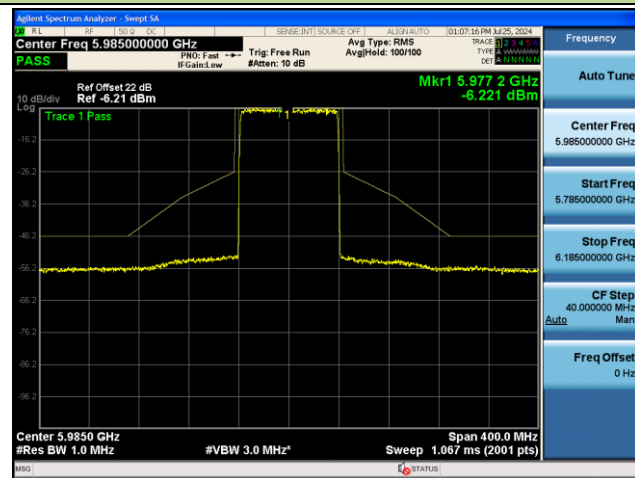

802.11be-EHT40 - Ant 0 (Nss = 2)

Channel 123 (6565MHz)

Channel 147 (6685MHz)

Channel 179 (6845MHz)

Channel 187 (6885MHz)

Channel 195 (6925MHz)

Channel 211 (7005MHz)

802.11be-EHT40 - Ant 0 (Nss = 2)

Channel 227 (7085MHz)

802.11be-EHT80 - Ant 0 (Nss = 2)

Channel 07 (5985MHz)

Channel 39 (6145MHz)

Channel 87 (6385MHz)

Channel 103 (6465MHz)

Channel 119 (6545MHz)

Channel 135 (6625MHz)