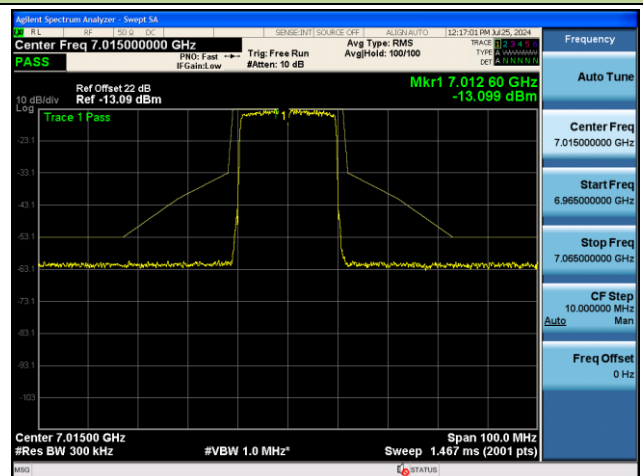

802.11be-EHT20 - Ant 0 (Nss = 2)

Channel 117 (6535MHz)

Channel 149 (6695MHz)

Channel 181 (6855MHz)

Channel 185 (6875MHz)

Channel 189 (6895MHz)

Channel 213 (7015MHz)

802.11be-EHT20 - Ant 0 (Nss = 2)