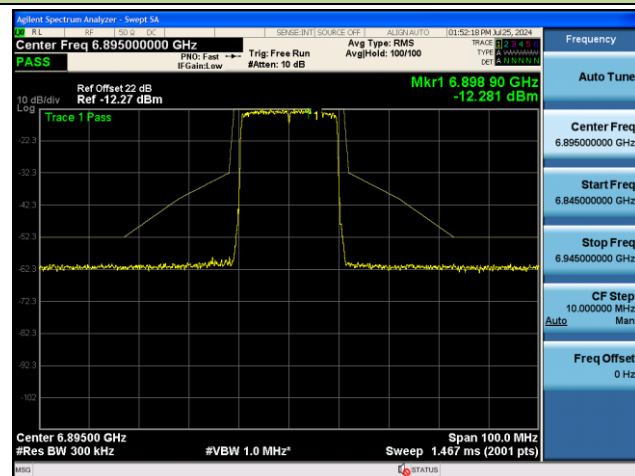

Channel 189 (6895MHz)