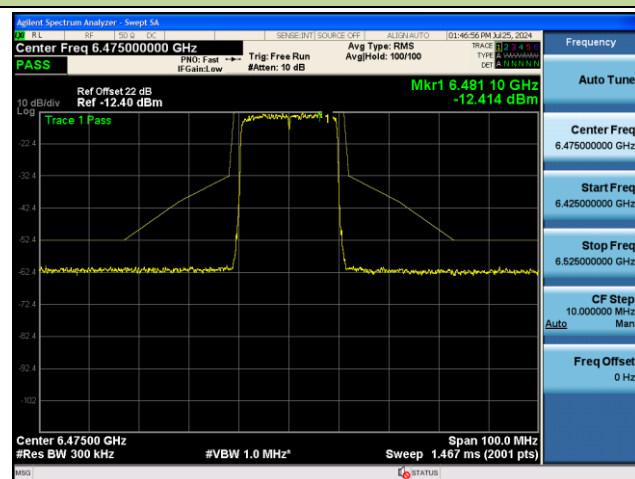

Channel 105 (6475MHz)