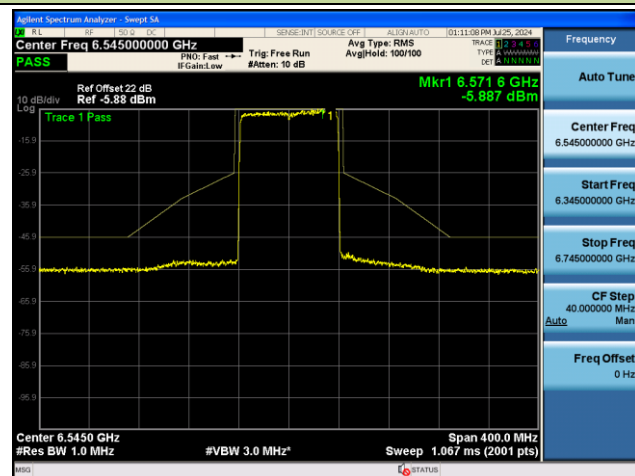

Channel 227 (7085MHz)

802.11be-EHT80 - Ant 0 (Nss = 2)

Channel 07 (5985MHz)

Channel 39 (6145MHz)

Channel 87 (6385MHz)

Channel 103 (6465MHz)

Channel 119 (6545MHz)

Channel 135 (6625MHz)

802.11be-EHT80 - Ant 0 (Nss = 2)

Channel 151 (6705MHz)

Channel 167 (6785MHz)

Channel 183 (6865MHz)

Channel 199 (6945MHz)

Channel 215 (7025MHz)

802.11be-EHT160 - Ant 0 (Nss = 2)

Channel 15 (6025MHz)