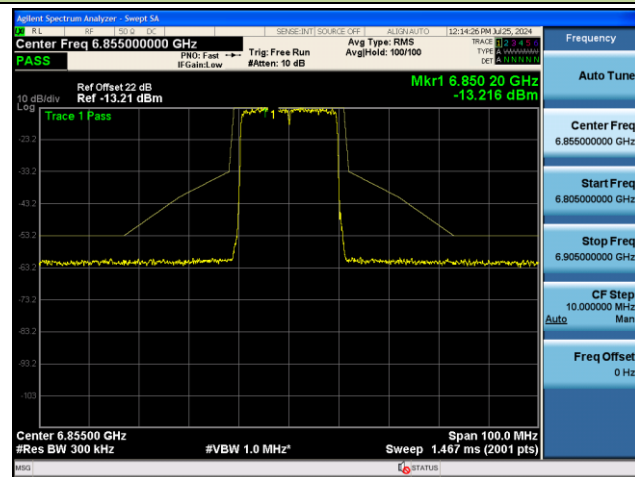

802.11be-EHT20 - Ant 0 (Nss = 2)

Channel 117 (6535MHz)

Channel 149 (6695MHz)

Channel 181 (6855MHz)

Channel 185 (6875MHz)

Channel 189 (6895MHz)

Channel 213 (7015MHz)

802.11be-EHT20 - Ant 0 (Nss = 2)