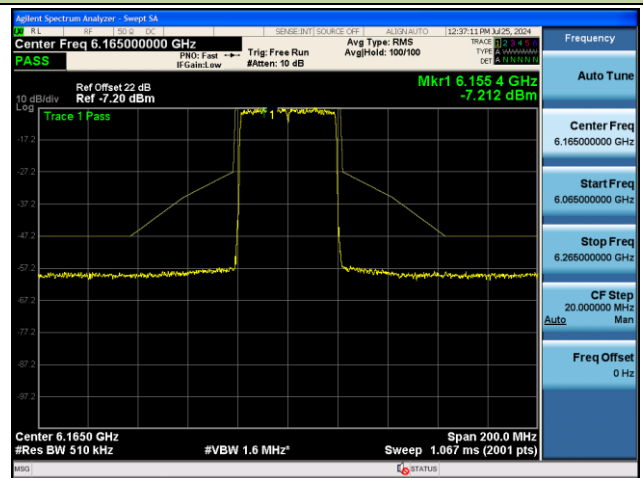

Channel 229 (7095MHz)

802.11be-EHT40 - Ant 0 (Nss = 2)

Channel 03 (5965MHz)

Channel 43 (6165MHz)

Channel 91 (6405MHz)

Channel 99 (6445MHz)

Channel 107 (6485MHz)

Channel 115 (6525MHz)