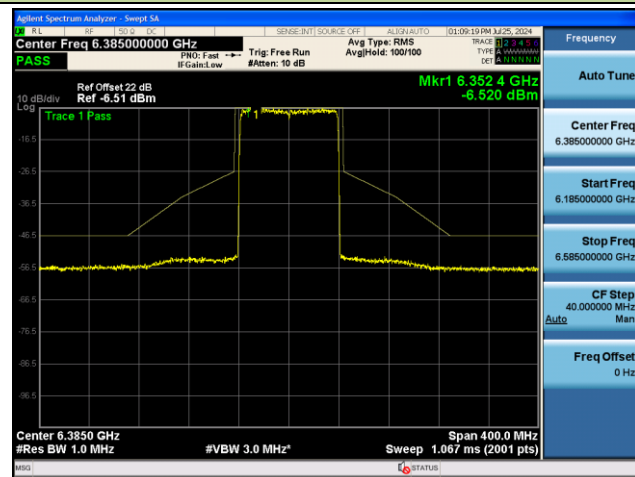

Channel 227 (7085MHz)

802.11be-EHT80 - Ant 0 (Nss = 2)

Channel 07 (5985MHz)

Channel 39 (6145MHz)

Channel 87 (6385MHz)

Channel 103 (6465MHz)

Channel 119 (6545MHz)

Channel 135 (6625MHz)

802.11be-EHT80 - Ant 0 (Nss = 2)

Channel 151 (6705MHz)

Channel 167 (6785MHz)

Channel 183 (6865MHz)

Channel 199 (6945MHz)

Channel 215 (7025MHz)

802.11be-EHT160 - Ant 0 (Nss = 2)

Channel 15 (6025MHz)