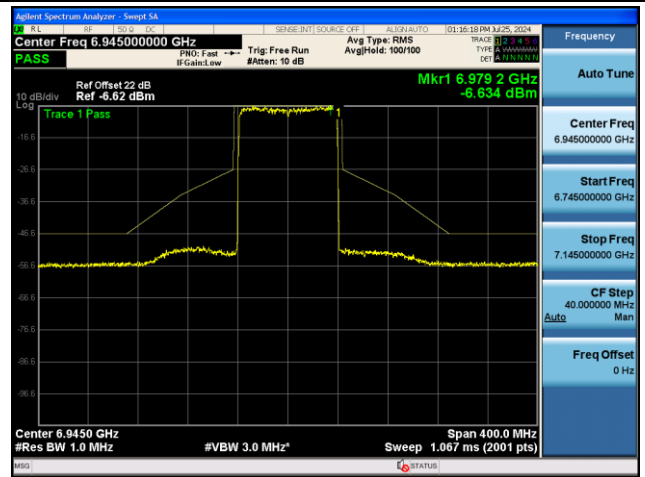

802.11be-EHT80 - Ant 0 (Nss = 2)

Channel 151 (6705MHz)

Channel 167 (6785MHz)

Channel 183 (6865MHz)

Channel 199 (6945MHz)

Channel 215 (7025MHz)

802.11be-EHT160 - Ant 0 (Nss = 2)

Channel 15 (6025MHz)