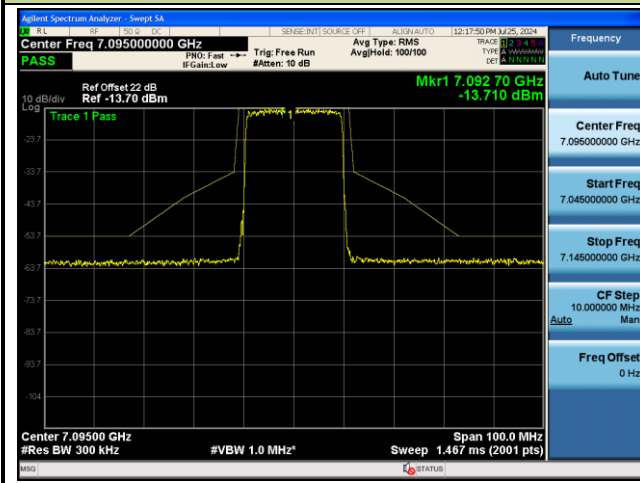

802.11be-EHT20 - Ant 0 (Nss = 2)

Channel 229 (7095MHz)