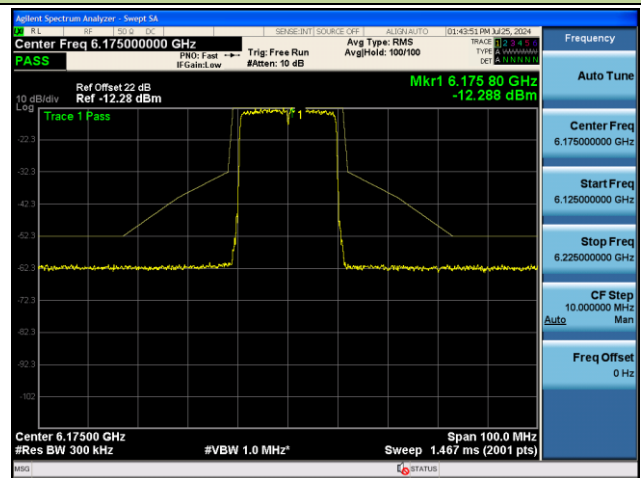

Channel 47 (6185MHz)

Channel 79 (6345MHz)

Channel 111 (6505MHz)

Channel 143 (6665MHz)

Channel 175 (6825MHz)

802.11ax-HE20 - Ant 1 (Nss = 2)

Channel 01 (5955MHz)

Channel 45 (6175MHz)