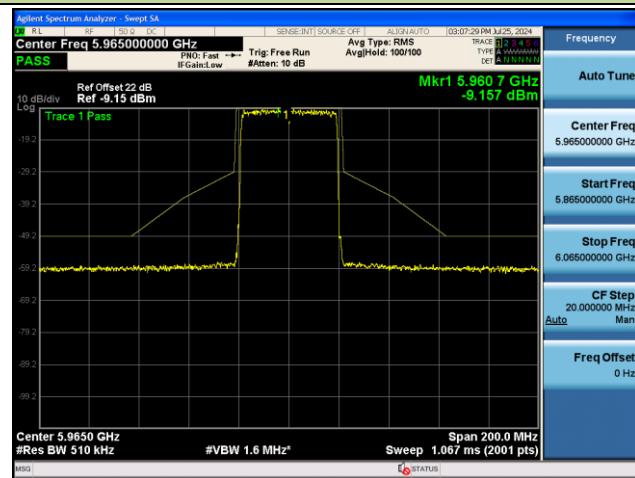

Channel 185 (6875MHz)

Channel 189 (6895MHz)

Channel 213 (7015MHz)

802.11ax-HE20 - Ant 1 (Nss = 2)

Channel 229 (7095MHz)

802.11ax-HE40 - Ant 1 (Nss = 2)

Channel 03 (5965MHz)

Channel 43 (6165MHz)

Channel 91 (6405MHz)

Channel 99 (6445MHz)

Channel 107 (6485MHz)

Channel 115 (6525MHz)