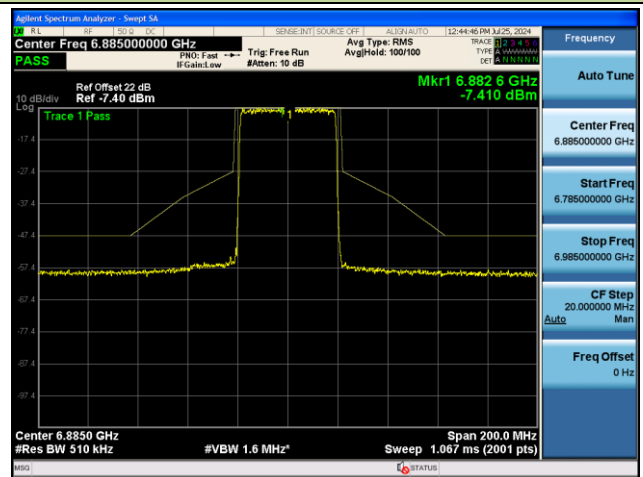

802.11be-EHT40 - Ant 0 (Nss = 2)

Channel 123 (6565MHz)

Channel 147 (6685MHz)

Channel 179 (6845MHz)

Channel 187 (6885MHz)

Channel 195 (6925MHz)

Channel 211 (7005MHz)

802.11be-EHT40 - Ant 0 (Nss = 2)

Channel 227 (7085MHz)

802.11be-EHT80 - Ant 0 (Nss = 2)

Channel 07 (5985MHz)

Channel 39 (6145MHz)

Channel 87 (6385MHz)

Channel 103 (6465MHz)

Channel 119 (6545MHz)

Channel 135 (6625MHz)