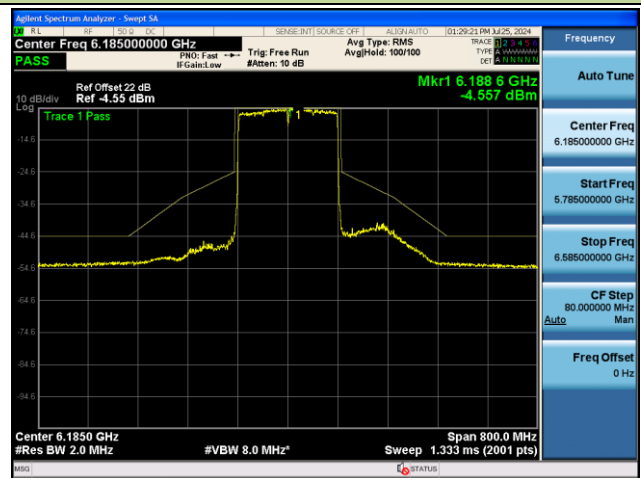

Channel 47 (6185MHz)