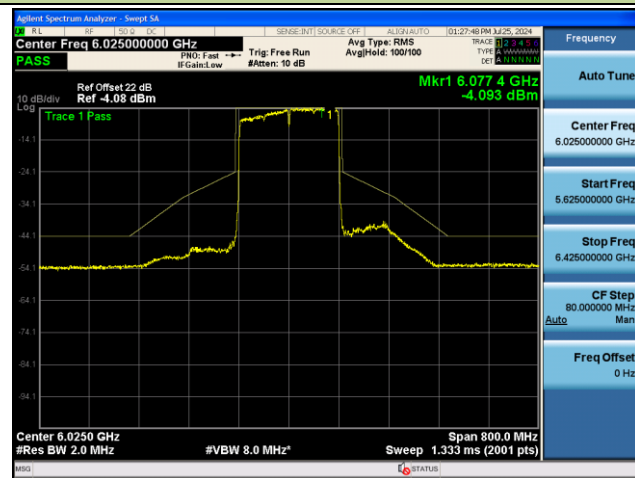

802.11be-EHT80 - Ant 0 (Nss = 2)

Channel 151 (6705MHz)

Channel 167 (6785MHz)

Channel 183 (6865MHz)

Channel 199 (6945MHz)

Channel 215 (7025MHz)

802.11be-EHT160 - Ant 0 (Nss = 2)

Channel 15 (6025MHz)