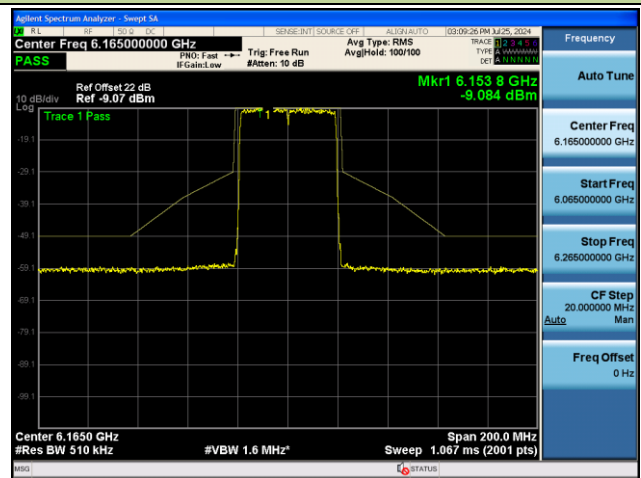

Channel 185 (6875MHz)

Channel 189 (6895MHz)

Channel 213 (7015MHz)

802.11ax-HE20 - Ant 1 (Nss = 2)

Channel 229 (7095MHz)

802.11ax-HE40 - Ant 1 (Nss = 2)

Channel 03 (5965MHz)

Channel 43 (6165MHz)

Channel 91 (6405MHz)

Channel 99 (6445MHz)

Channel 107 (6485MHz)

Channel 115 (6525MHz)