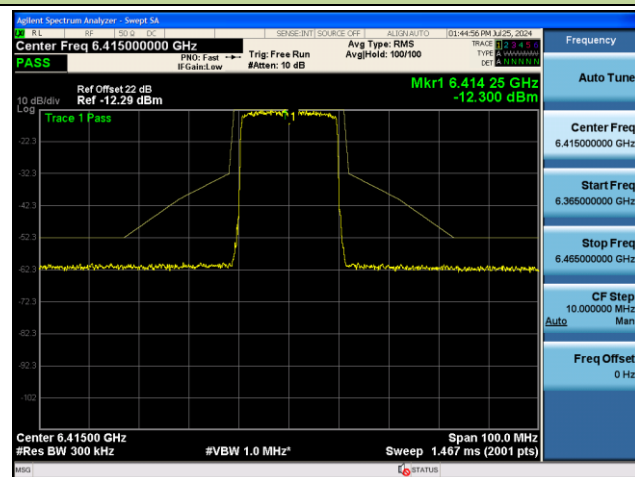

Channel 93 (6415MHz)