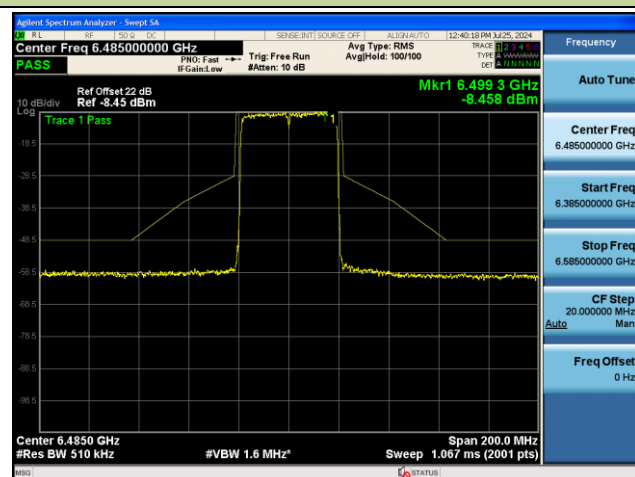

Channel 229 (7095MHz)

802.11be-EHT40 - Ant 0 (Nss = 2)

Channel 03 (5965MHz)

Channel 43 (6165MHz)

Channel 91 (6405MHz)

Channel 99 (6445MHz)

Channel 107 (6485MHz)

Channel 115 (6525MHz)

802.11be-EHT40 - Ant 0 (Nss = 2)

Channel 123 (6565MHz)

Channel 147 (6685MHz)

Channel 179 (6845MHz)

Channel 187 (6885MHz)

Channel 195 (6925MHz)

Channel 211 (7005MHz)

802.11be-EHT40 - Ant 0 (Nss = 2)