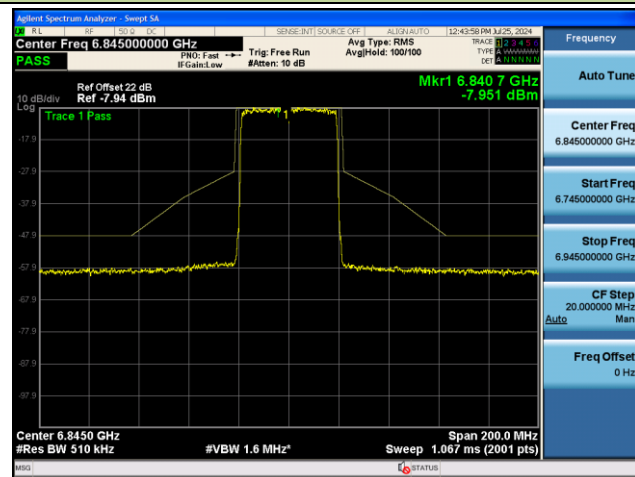

802.11be-EHT40 - Ant 0 (Nss = 2)

Channel 123 (6565MHz)

Channel 147 (6685MHz)

Channel 179 (6845MHz)

Channel 187 (6885MHz)

Channel 195 (6925MHz)

Channel 211 (7005MHz)

802.11be-EHT40 - Ant 0 (Nss = 2)

Channel 227 (7085MHz)

802.11be-EHT80 - Ant 0 (Nss = 2)

Channel 07 (5985MHz)

Channel 39 (6145MHz)

Channel 87 (6385MHz)

Channel 103 (6465MHz)

Channel 119 (6545MHz)

Channel 135 (6625MHz)