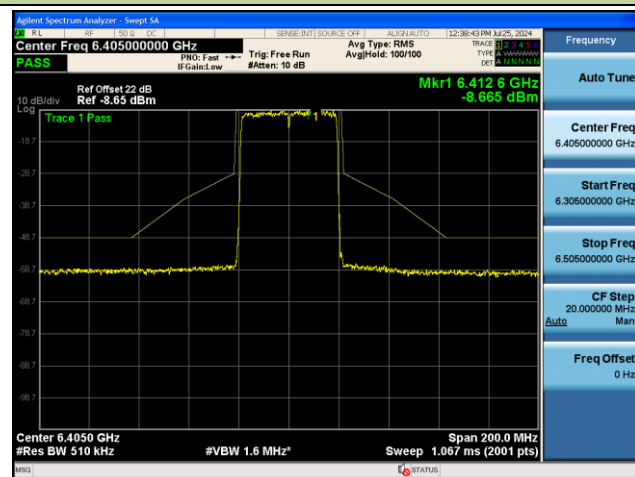

Channel 229 (7095MHz)

802.11be-EHT40 - Ant 0 (Nss = 2)

Channel 03 (5965MHz)

Channel 43 (6165MHz)

Channel 91 (6405MHz)

Channel 99 (6445MHz)

Channel 107 (6485MHz)

Channel 115 (6525MHz)

802.11be-EHT40 - Ant 0 (Nss = 2)

Channel 123 (6565MHz)

Channel 147 (6685MHz)

Channel 179 (6845MHz)

Channel 187 (6885MHz)

Channel 195 (6925MHz)

Channel 211 (7005MHz)

802.11be-EHT40 - Ant 0 (Nss = 2)