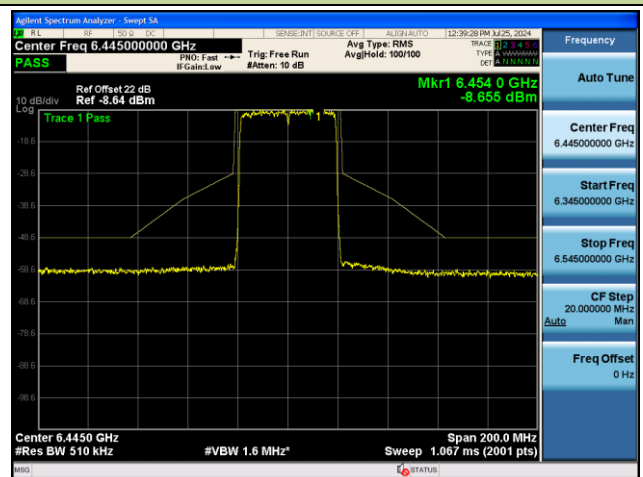

Channel 229 (7095MHz)

802.11be-EHT40 - Ant 0 (Nss = 2)

Channel 03 (5965MHz)

Channel 43 (6165MHz)

Channel 91 (6405MHz)

Channel 99 (6445MHz)

Channel 107 (6485MHz)

Channel 115 (6525MHz)

802.11be-EHT40 - Ant 0 (Nss = 2)

Channel 123 (6565MHz)

Channel 147 (6685MHz)

Channel 179 (6845MHz)

Channel 187 (6885MHz)

Channel 195 (6925MHz)

Channel 211 (7005MHz)

802.11be-EHT40 - Ant 0 (Nss = 2)