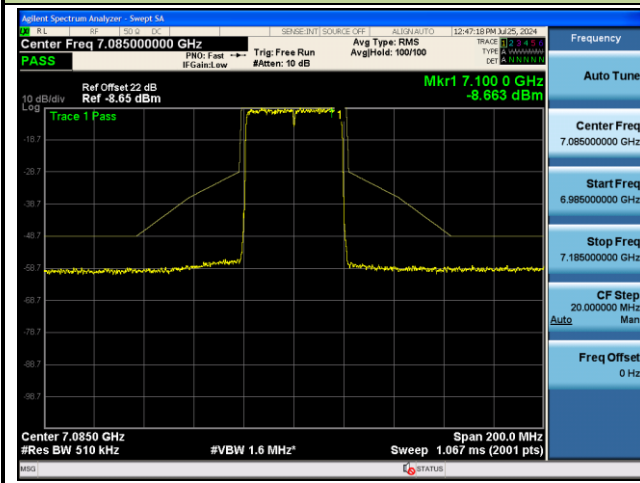

802.11be-EHT40 - Ant 0 (Nss = 2)

Channel 123 (6565MHz)

Channel 147 (6685MHz)

Channel 179 (6845MHz)

Channel 187 (6885MHz)

Channel 195 (6925MHz)

Channel 211 (7005MHz)

802.11be-EHT40 - Ant 0 (Nss = 2)

Channel 227 (7085MHz)

802.11be-EHT80 - Ant 0 (Nss = 2)

Channel 07 (5985MHz)

Channel 39 (6145MHz)

Channel 87 (6385MHz)

Channel 103 (6465MHz)

Channel 119 (6545MHz)

Channel 135 (6625MHz)