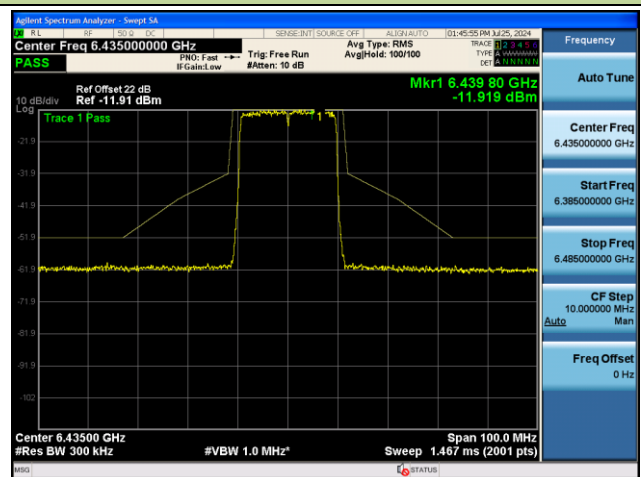

Channel 97 (6435MHz)