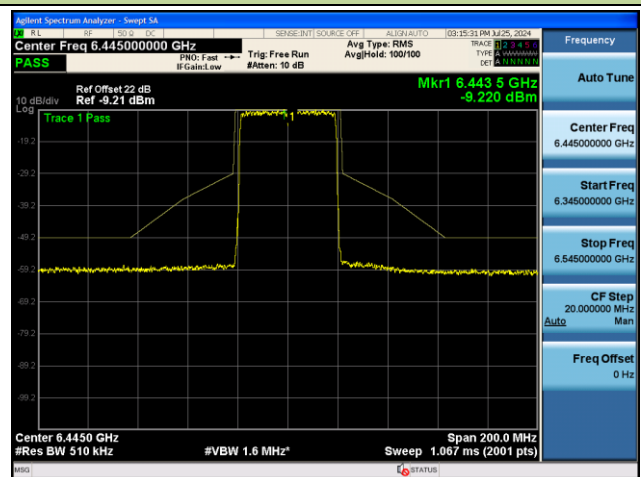

Channel 185 (6875MHz)

Channel 189 (6895MHz)

Channel 213 (7015MHz)

802.11ax-HE20 - Ant 1 (Nss = 2)

Channel 229 (7095MHz)

802.11ax-HE40 - Ant 1 (Nss = 2)

Channel 03 (5965MHz)

Channel 43 (6165MHz)

Channel 91 (6405MHz)

Channel 99 (6445MHz)

Channel 107 (6485MHz)

Channel 115 (6525MHz)