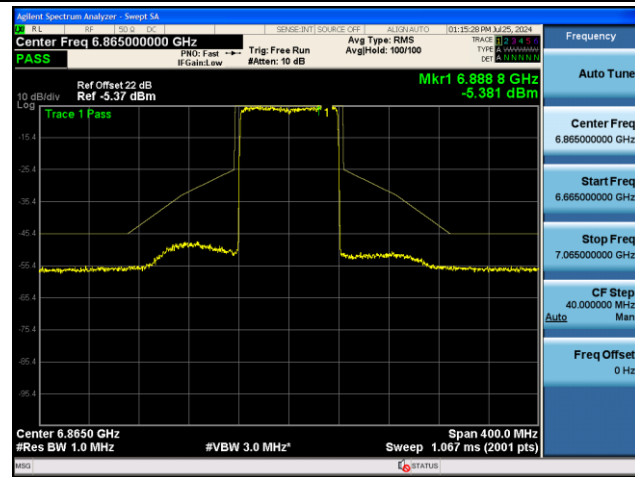

802.11be-EHT80 - Ant 0 (Nss = 2)

Channel 151 (6705MHz)

Channel 167 (6785MHz)

Channel 183 (6865MHz)

Channel 199 (6945MHz)

Channel 215 (7025MHz)

802.11be-EHT160 - Ant 0 (Nss = 2)

Channel 15 (6025MHz)