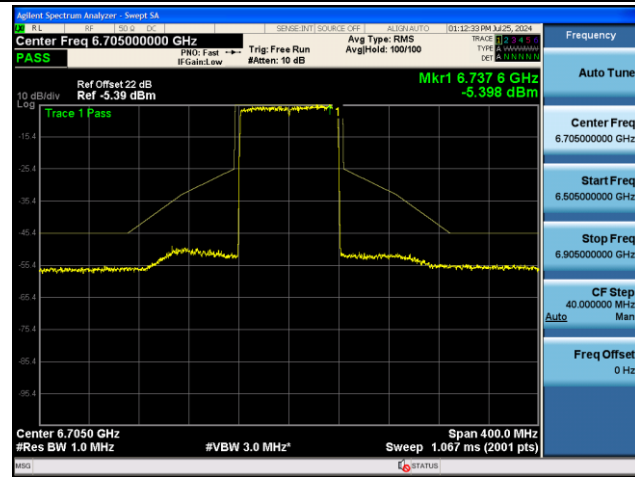

Channel 227 (7085MHz)

802.11be-EHT80 - Ant 0 (Nss = 2)

Channel 07 (5985MHz)

Channel 39 (6145MHz)

Channel 87 (6385MHz)

Channel 103 (6465MHz)

Channel 119 (6545MHz)

Channel 135 (6625MHz)

802.11be-EHT80 - Ant 0 (Nss = 2)

Channel 151 (6705MHz)

Channel 167 (6785MHz)

Channel 183 (6865MHz)

Channel 199 (6945MHz)

Channel 215 (7025MHz)

802.11be-EHT160 - Ant 0 (Nss = 2)

Channel 15 (6025MHz)