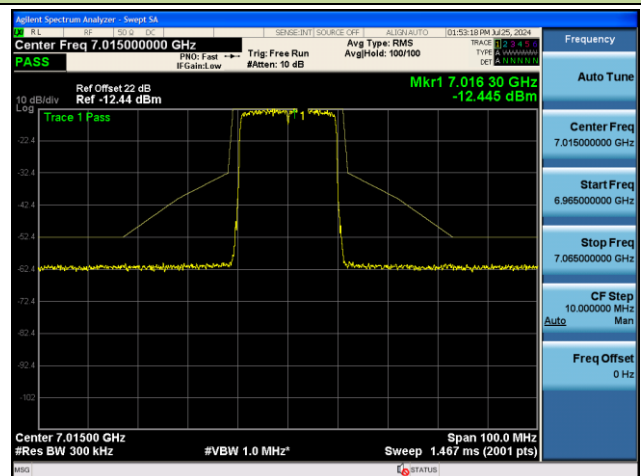

Channel 213 (7015MHz)