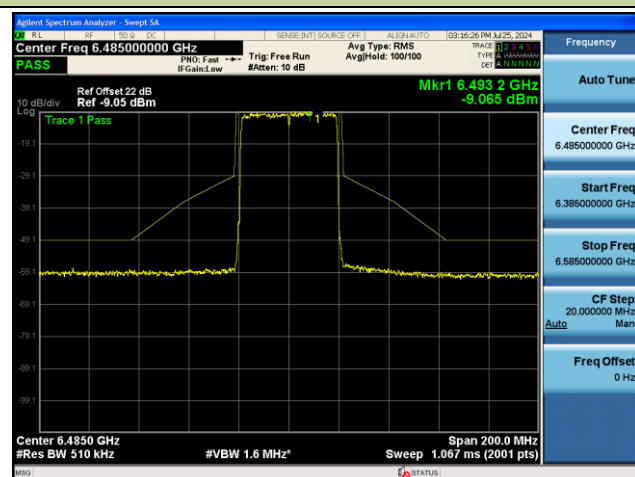

Channel 185 (6875MHz)

Channel 189 (6895MHz)

Channel 213 (7015MHz)

802.11ax-HE20 - Ant 1 (Nss = 2)

Channel 229 (7095MHz)

802.11ax-HE40 - Ant 1 (Nss = 2)

Channel 03 (5965MHz)

Channel 43 (6165MHz)

Channel 91 (6405MHz)

Channel 99 (6445MHz)

Channel 107 (6485MHz)

Channel 115 (6525MHz)