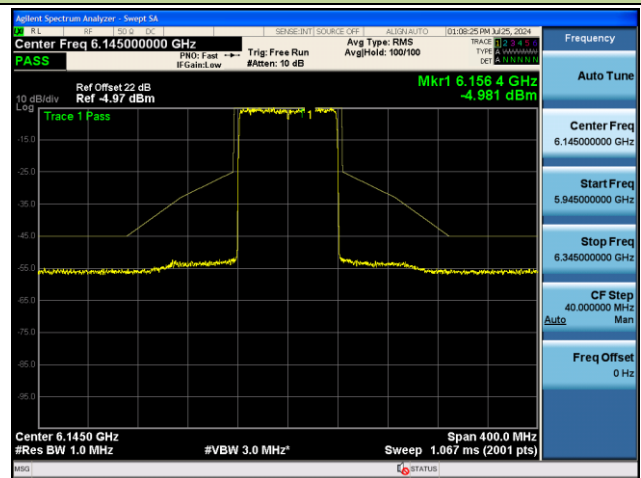

Channel 227 (7085MHz)

802.11be-EHT80 - Ant 0 (Nss = 2)

Channel 07 (5985MHz)

Channel 39 (6145MHz)

Channel 87 (6385MHz)

Channel 103 (6465MHz)

Channel 119 (6545MHz)

Channel 135 (6625MHz)

802.11be-EHT80 - Ant 0 (Nss = 2)

Channel 151 (6705MHz)

Channel 167 (6785MHz)

Channel 183 (6865MHz)

Channel 199 (6945MHz)

Channel 215 (7025MHz)

802.11be-EHT160 - Ant 0 (Nss = 2)

Channel 15 (6025MHz)