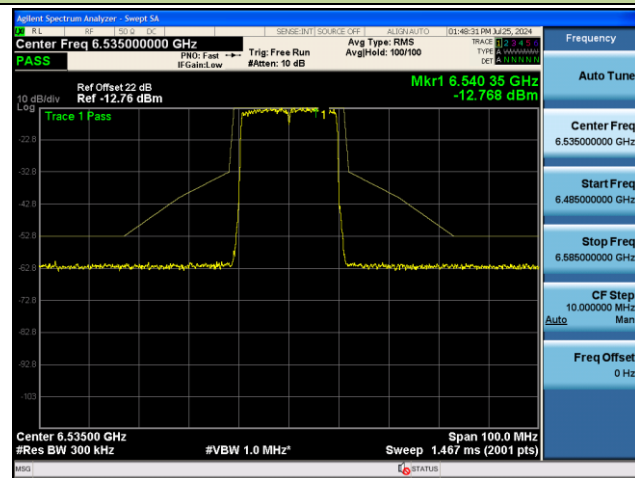

Channel 93 (6415MHz)

Channel 97 (6435MHz)

Channel 105 (6475MHz)

Channel 113 (6515MHz)

802.11ax-HE20 - Ant 1 (Nss = 2)

Channel 117 (6535MHz)

Channel 149 (6695MHz)

Channel 181 (6855MHz)