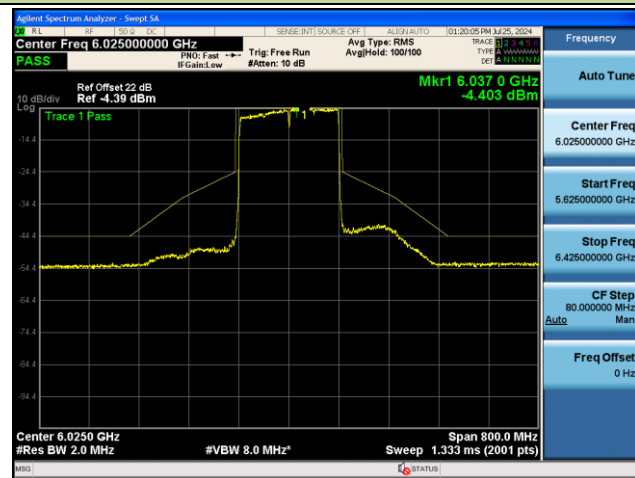

Channel 199 (6945MHz)

Channel 215 (7025MHz)

802.11ax-HE160 - Ant 0 (Nss = 2)

Channel 15 (6025MHz)

Channel 47 (6185MHz)

Channel 79 (6345MHz)

Channel 111 (6505MHz)

Channel 143 (6665MHz)