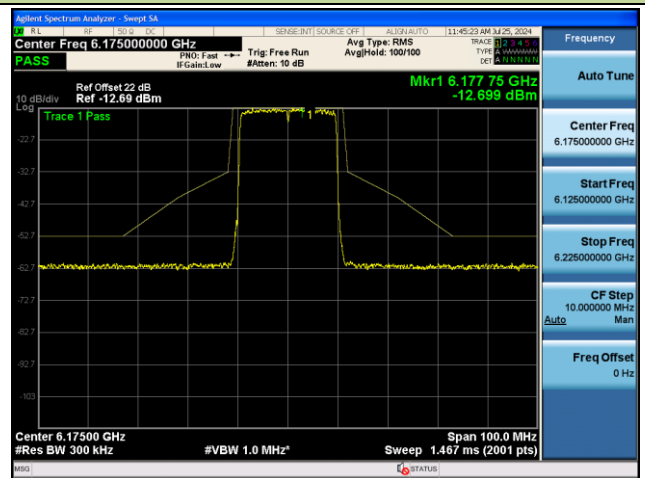

Channel 47 (6185MHz)

Channel 79 (6345MHz)

Channel 111 (6505MHz)

Channel 143 (6665MHz)

Channel 175 (6825MHz)

802.11ax-HE20 - Ant 0 (Nss = 2)

Channel 01 (5955MHz)

Channel 45 (6175MHz)