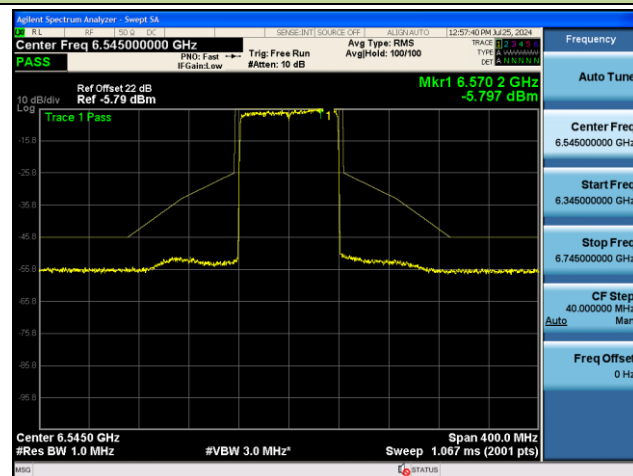

Channel 119 (6545MHz)