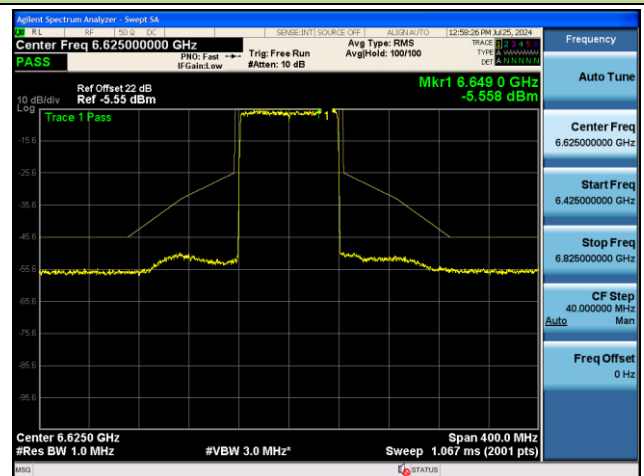

Channel 87 (6385MHz)

Channel 103 (6465MHz)

Channel 119 (6545MHz)

Channel 135 (6625MHz)

802.11ax-HE80 - Ant 0 (Nss = 2)

Channel 151 (6705MHz)

Channel 167 (6785MHz)

Channel 183 (6865MHz)

Channel 199 (6945MHz)

Channel 215 (7025MHz)

802.11ax-HE160 - Ant 0 (Nss = 2)

Channel 15 (6025MHz)

Channel 47 (6185MHz)

Channel 79 (6345MHz)

Channel 111 (6505MHz)

Channel 143 (6665MHz)