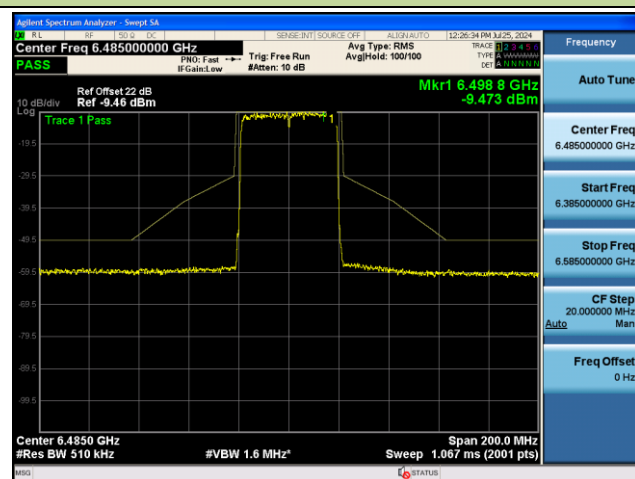

Channel 107 (6485MHz)