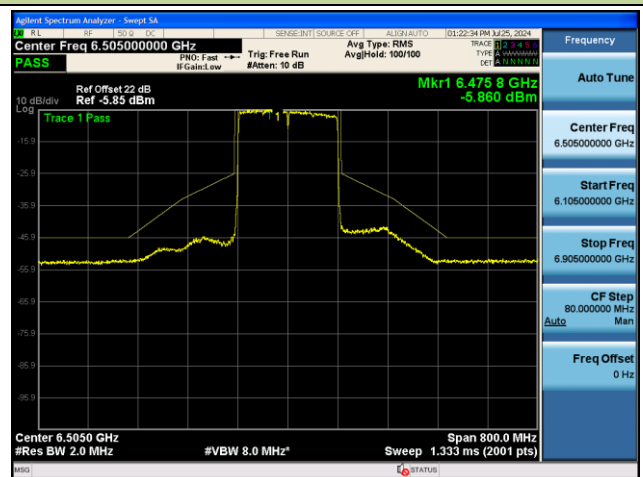

Channel 199 (6945MHz)

Channel 215 (7025MHz)

802.11ax-HE160 - Ant 0 (Nss = 2)

Channel 15 (6025MHz)

Channel 47 (6185MHz)

Channel 79 (6345MHz)

Channel 111 (6505MHz)

Channel 143 (6665MHz)