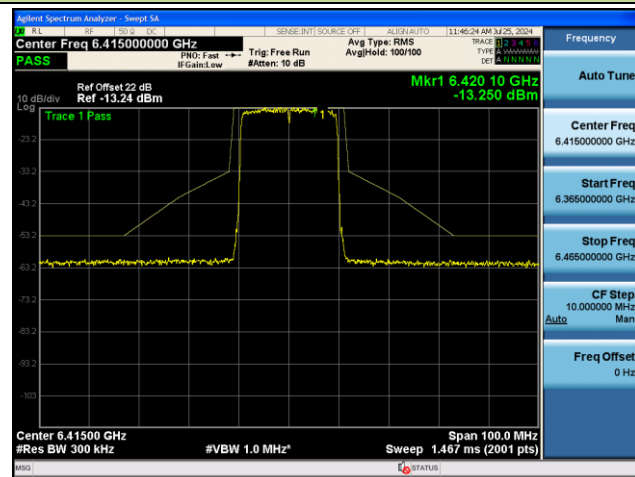

Channel 47 (6185MHz)

Channel 79 (6345MHz)

Channel 111 (6505MHz)

Channel 143 (6665MHz)

Channel 175 (6825MHz)

802.11ax-HE20 - Ant 0 (Nss = 2)

Channel 01 (5955MHz)

Channel 45 (6175MHz)

Channel 93 (6415MHz)

Channel 97 (6435MHz)

Channel 105 (6475MHz)

Channel 113 (6515MHz)

802.11ax-HE20 - Ant 0 (Nss = 2)

Channel 117 (6535MHz)

Channel 149 (6695MHz)

Channel 181 (6855MHz)