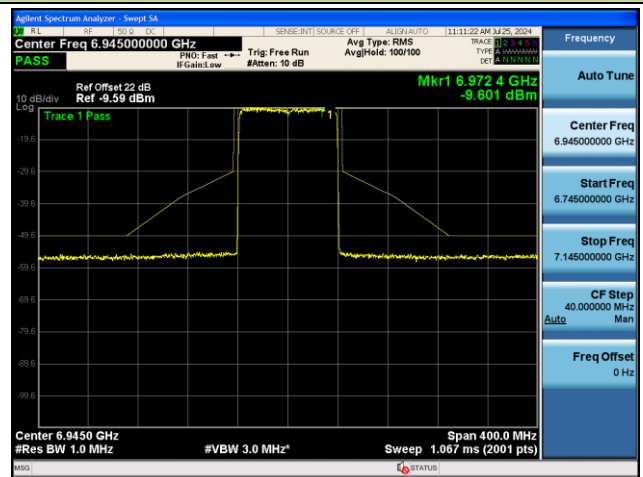

802.11be-EHT80 - Ant 1 (Nss = 1)

Channel 151 (6705MHz)

Channel 167 (6785MHz)

Channel 183 (6865MHz)

Channel 199 (6945MHz)

Channel 215 (7025MHz)

802.11be-EHT160 - Ant 1 (Nss = 1)

Channel 15 (6025MHz)