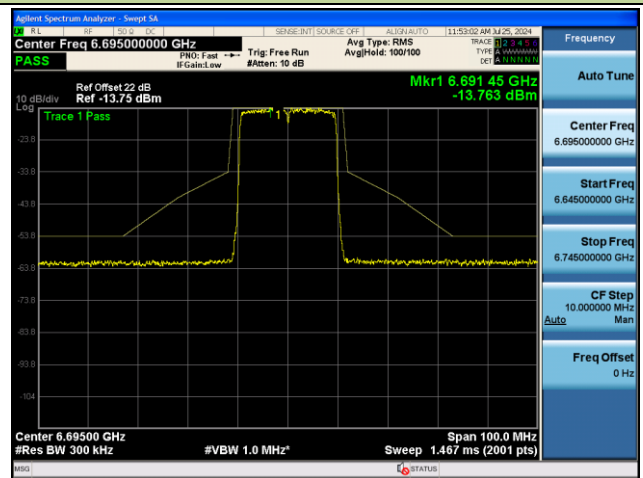

Channel 93 (6415MHz)

Channel 97 (6435MHz)

Channel 105 (6475MHz)

Channel 113 (6515MHz)

802.11ax-HE20 - Ant 0 (Nss = 2)

Channel 117 (6535MHz)

Channel 149 (6695MHz)

Channel 181 (6855MHz)