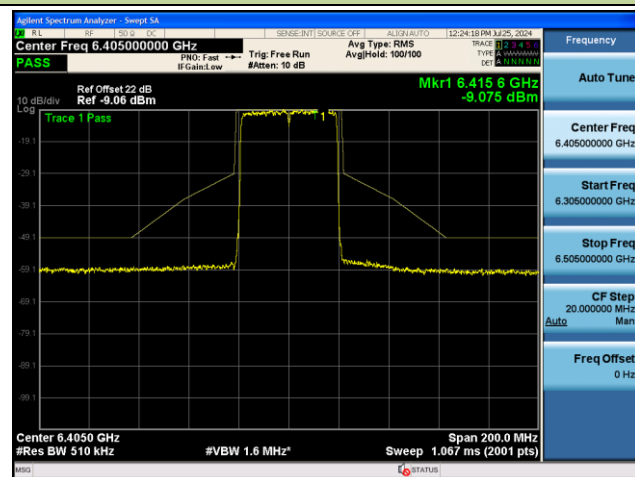

Channel 91 (6405MHz)