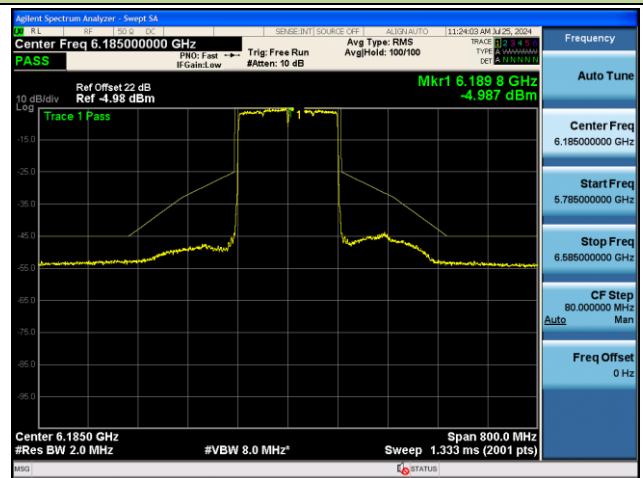

Channel 47 (6185MHz)