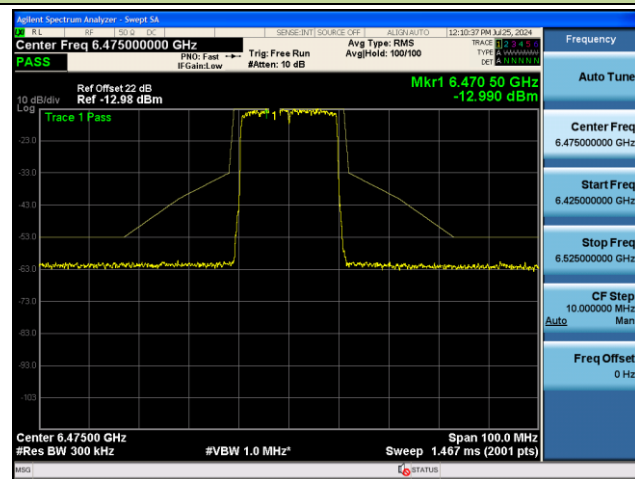

Channel 105 (6475MHz)