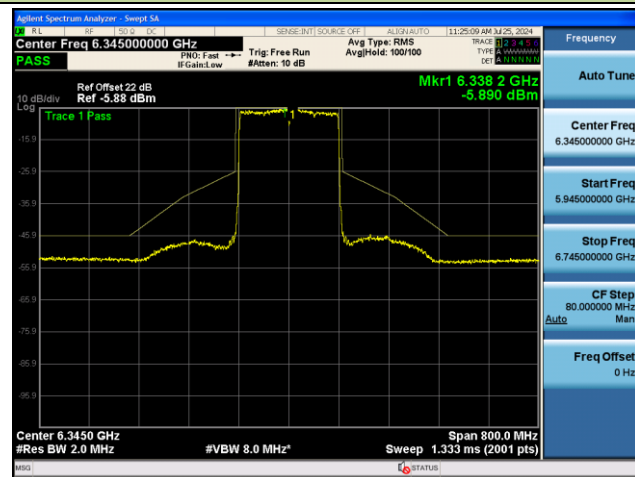

Channel 79 (6345MHz)