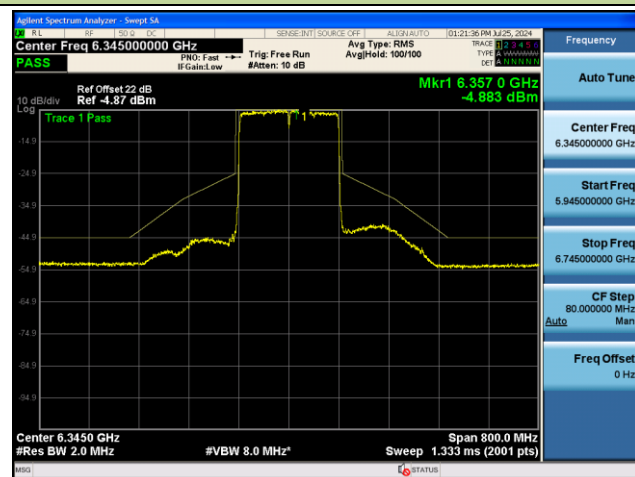

Channel 199 (6945MHz)

Channel 215 (7025MHz)

802.11ax-HE160 - Ant 0 (Nss = 2)

Channel 15 (6025MHz)

Channel 47 (6185MHz)

Channel 79 (6345MHz)

Channel 111 (6505MHz)

Channel 143 (6665MHz)