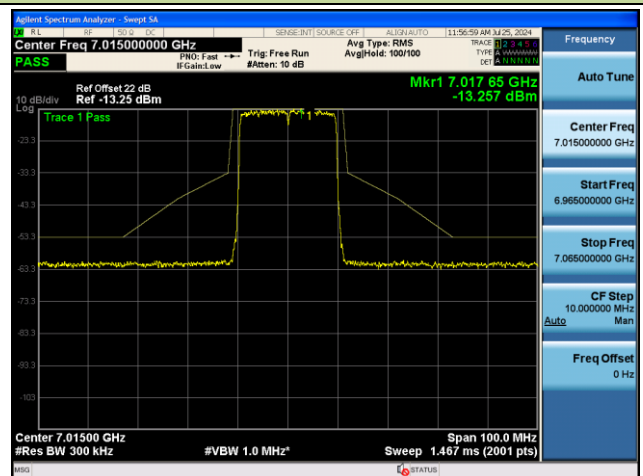

Channel 213 (7015MHz)