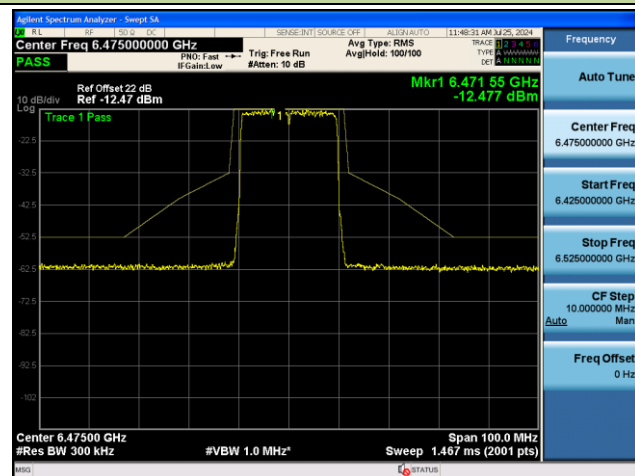

Channel 47 (6185MHz)

Channel 79 (6345MHz)

Channel 111 (6505MHz)

Channel 143 (6665MHz)

Channel 175 (6825MHz)

802.11ax-HE20 - Ant 0 (Nss = 2)

Channel 01 (5955MHz)

Channel 45 (6175MHz)

Channel 93 (6415MHz)

Channel 97 (6435MHz)

Channel 105 (6475MHz)

Channel 113 (6515MHz)

802.11ax-HE20 - Ant 0 (Nss = 2)

Channel 117 (6535MHz)

Channel 149 (6695MHz)

Channel 181 (6855MHz)