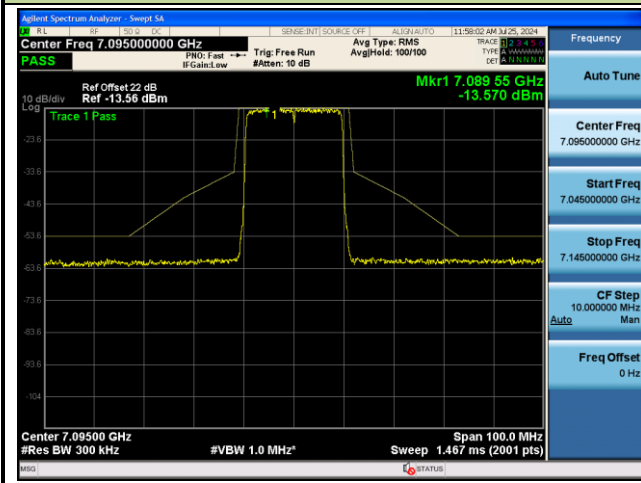

Channel 185 (6875MHz)

Channel 189 (6895MHz)

Channel 213 (7015MHz)

802.11ax-HE20 - Ant 0 (Nss = 2)

Channel 229 (7095MHz)

802.11ax-HE40 - Ant 0 (Nss = 2)

Channel 03 (5965MHz)

Channel 43 (6165MHz)