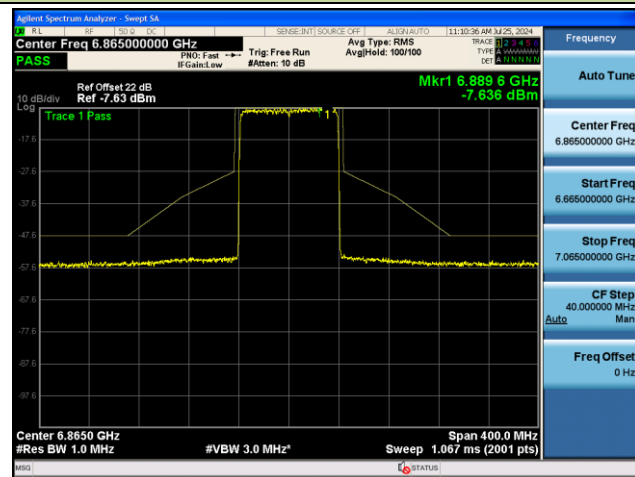

802.11be-EHT80 - Ant 1 (Nss = 1)

Channel 151 (6705MHz)

Channel 167 (6785MHz)

Channel 183 (6865MHz)

Channel 199 (6945MHz)

Channel 215 (7025MHz)

802.11be-EHT160 - Ant 1 (Nss = 1)

Channel 15 (6025MHz)