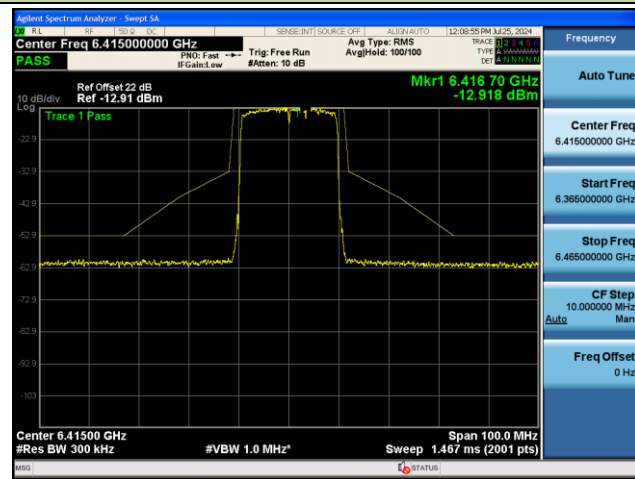

Channel 175 (6825MHz)

802.11ax-HE160 - Ant 0 (Nss = 2)

Channel 207 (6985MHz)

802.11be-EHT20 - Ant 0 (Nss = 2)

Channel 01 (5955MHz)

Channel 45 (6175MHz)

Channel 93 (6415MHz)

Channel 97 (6435MHz)