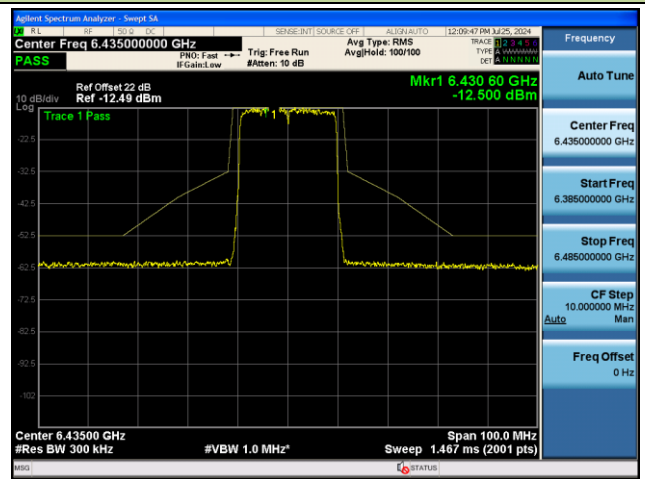

Channel 175 (6825MHz)

802.11ax-HE160 - Ant 0 (Nss = 2)

Channel 207 (6985MHz)

802.11be-EHT20 - Ant 0 (Nss = 2)

Channel 01 (5955MHz)

Channel 45 (6175MHz)

Channel 93 (6415MHz)

Channel 97 (6435MHz)