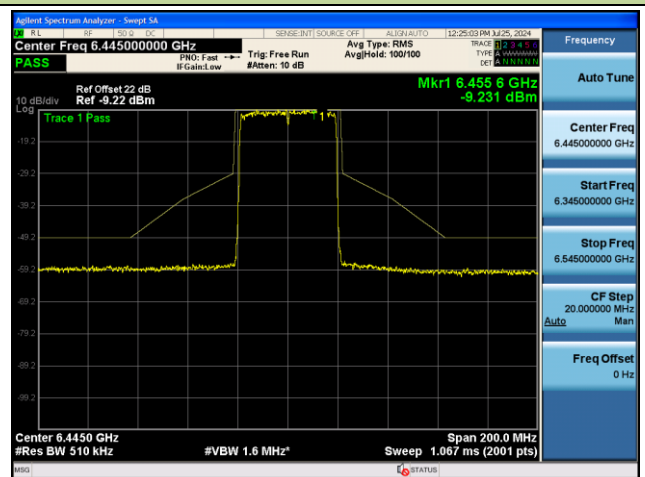

Channel 99 (6445MHz)