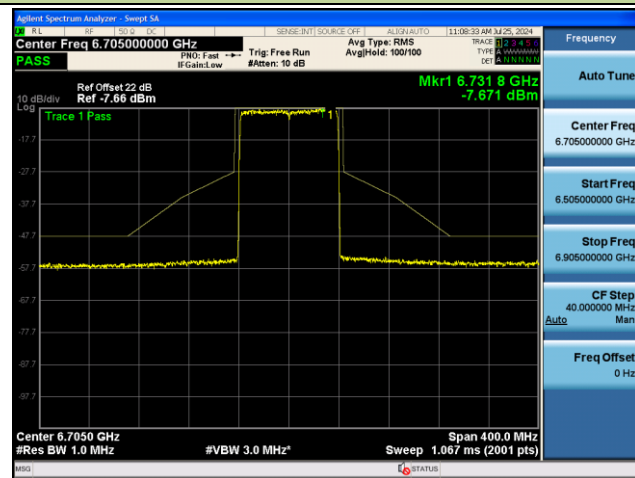

802.11be-EHT80 - Ant 1 (Nss = 1)

Channel 151 (6705MHz)

Channel 167 (6785MHz)

Channel 183 (6865MHz)

Channel 199 (6945MHz)

Channel 215 (7025MHz)

802.11be-EHT160 - Ant 1 (Nss = 1)

Channel 15 (6025MHz)