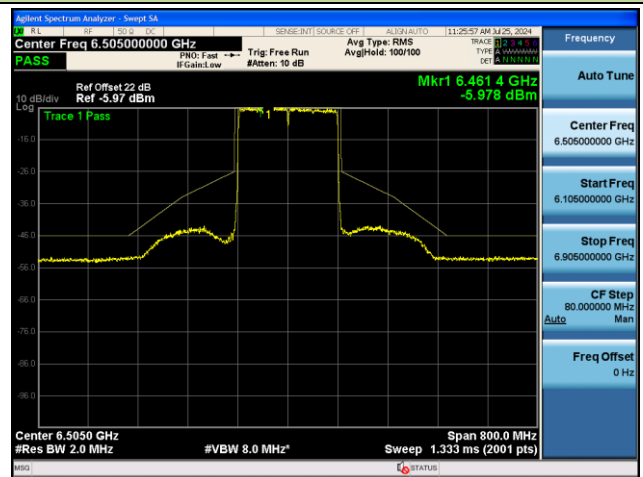

Channel 111 (6505MHz)