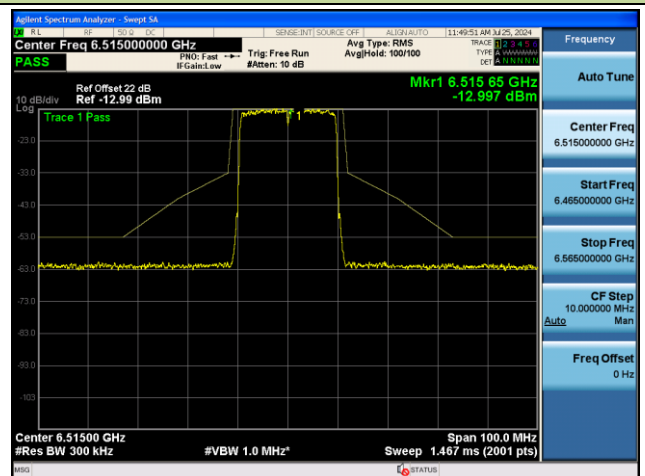

Channel 93 (6415MHz)

Channel 97 (6435MHz)

Channel 105 (6475MHz)

Channel 113 (6515MHz)

802.11ax-HE20 - Ant 0 (Nss = 2)

Channel 117 (6535MHz)

Channel 149 (6695MHz)

Channel 181 (6855MHz)