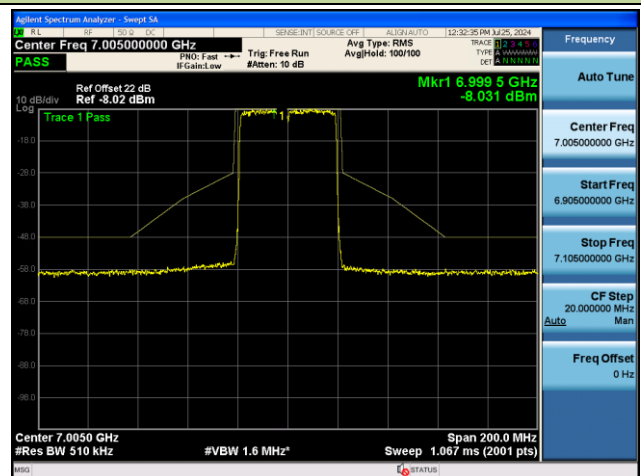

Channel 211 (7005MHz)