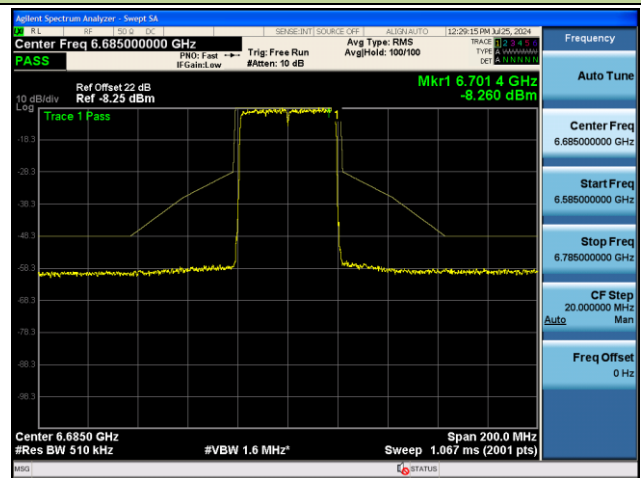

Channel 91 (6405MHz)

Channel 99 (6445MHz)

Channel 107 (6485MHz)

Channel 115 (6525MHz)

802.11ax-HE40 - Ant 0 (Nss = 2)

Channel 123 (6565MHz)

Channel 147 (6685MHz)

Channel 179 (6845MHz)