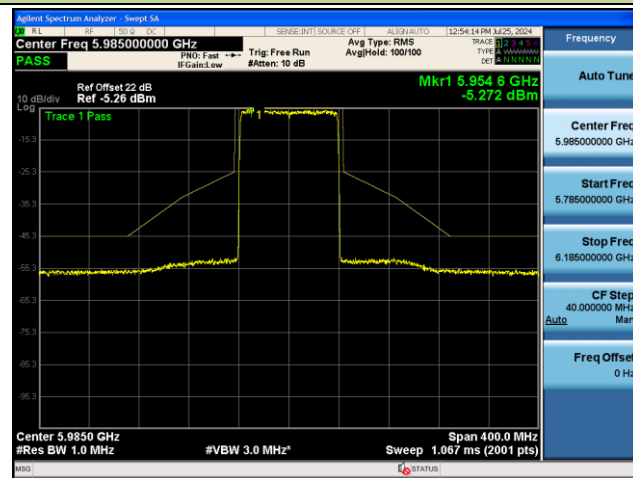

Channel 187 (6885MHz)

Channel 195 (6925MHz)

Channel 211 (7005MHz)

802.11ax-HE40 - Ant 0 (Nss = 2)

Channel 227 (7085MHz)

802.11ax-HE80 - Ant 0 (Nss = 2)

Channel 07 (5985MHz)

Channel 39 (6145MHz)