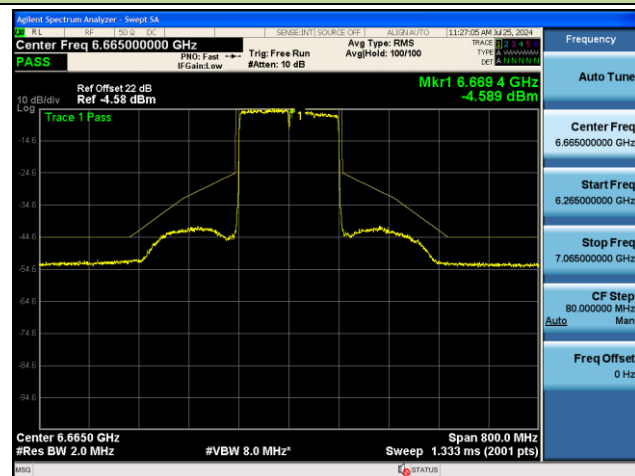

Channel 47 (6185MHz)

Channel 79 (6345MHz)

Channel 111 (6505MHz)

Channel 143 (6665MHz)

Channel 175 (6825MHz)

802.11ax-HE20 - Ant 0 (Nss = 2)

Channel 01 (5955MHz)

Channel 45 (6175MHz)

Channel 93 (6415MHz)

Channel 97 (6435MHz)

Channel 105 (6475MHz)

Channel 113 (6515MHz)

802.11ax-HE20 - Ant 0 (Nss = 2)

Channel 117 (6535MHz)

Channel 149 (6695MHz)

Channel 181 (6855MHz)