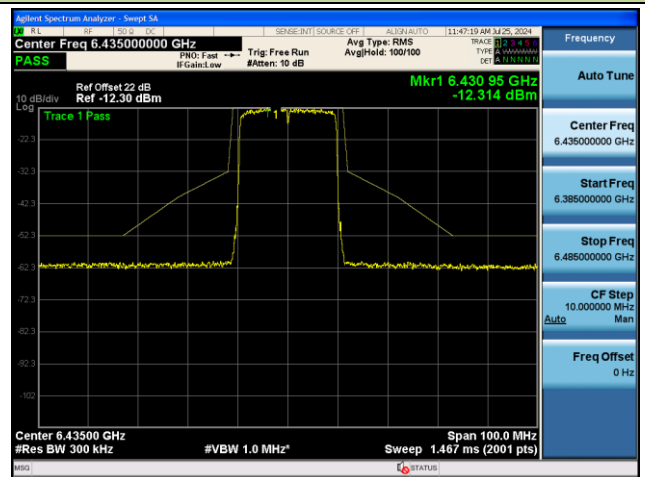

Channel 97 (6435MHz)