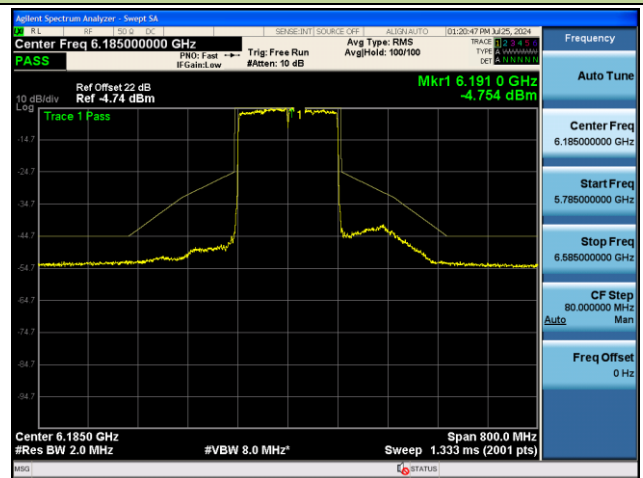

Channel 199 (6945MHz)

Channel 215 (7025MHz)

802.11ax-HE160 - Ant 0 (Nss = 2)

Channel 15 (6025MHz)

Channel 47 (6185MHz)

Channel 79 (6345MHz)

Channel 111 (6505MHz)

Channel 143 (6665MHz)