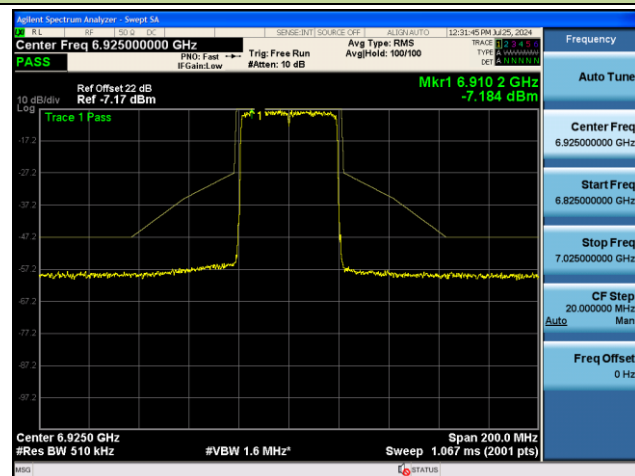

Channel 195 (6925MHz)