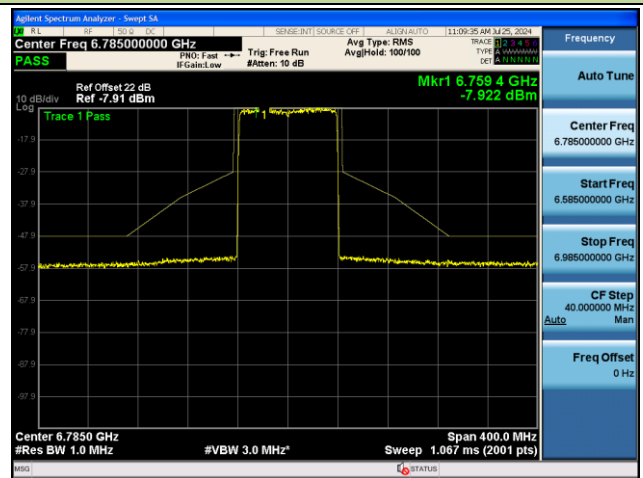

802.11be-EHT80 - Ant 1 (Nss = 1)

Channel 151 (6705MHz)

Channel 167 (6785MHz)

Channel 183 (6865MHz)

Channel 199 (6945MHz)

Channel 215 (7025MHz)

802.11be-EHT160 - Ant 1 (Nss = 1)

Channel 15 (6025MHz)