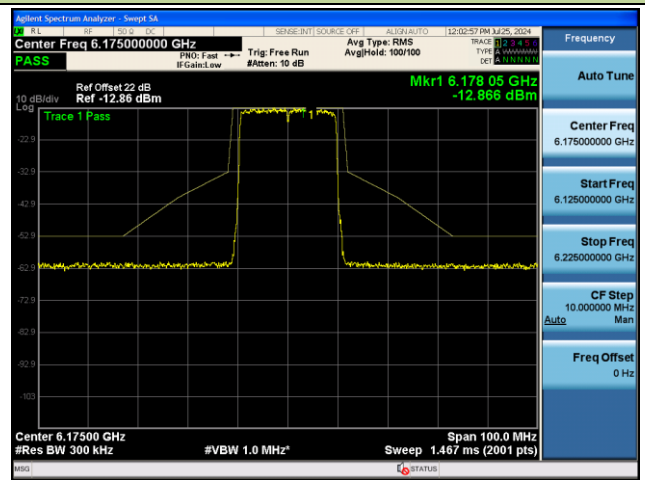

Channel 175 (6825MHz)

802.11ax-HE160 - Ant 0 (Nss = 2)

Channel 207 (6985MHz)

802.11be-EHT20 - Ant 0 (Nss = 2)

Channel 01 (5955MHz)

Channel 45 (6175MHz)

Channel 93 (6415MHz)

Channel 97 (6435MHz)