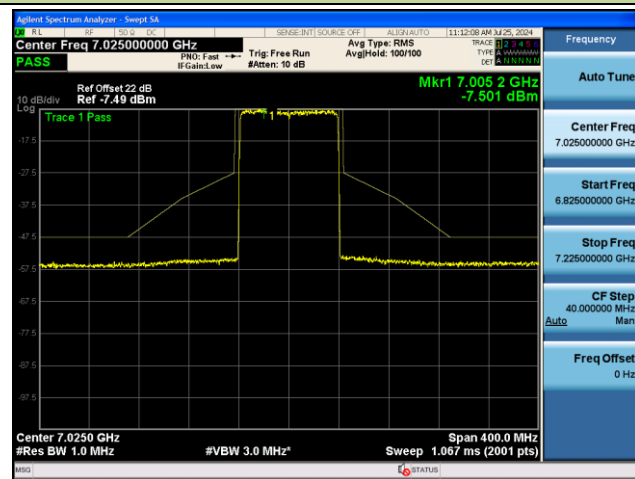

802.11be-EHT80 - Ant 1 (Nss = 1)

Channel 151 (6705MHz)

Channel 167 (6785MHz)

Channel 183 (6865MHz)

Channel 199 (6945MHz)

Channel 215 (7025MHz)

802.11be-EHT160 - Ant 1 (Nss = 1)

Channel 15 (6025MHz)