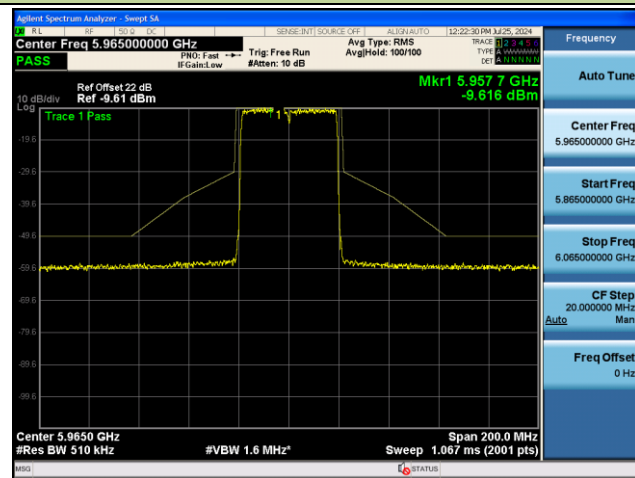

Channel 185 (6875MHz)

Channel 189 (6895MHz)

Channel 213 (7015MHz)

802.11ax-HE20 - Ant 0 (Nss = 2)

Channel 229 (7095MHz)

802.11ax-HE40 - Ant 0 (Nss = 2)

Channel 03 (5965MHz)

Channel 43 (6165MHz)