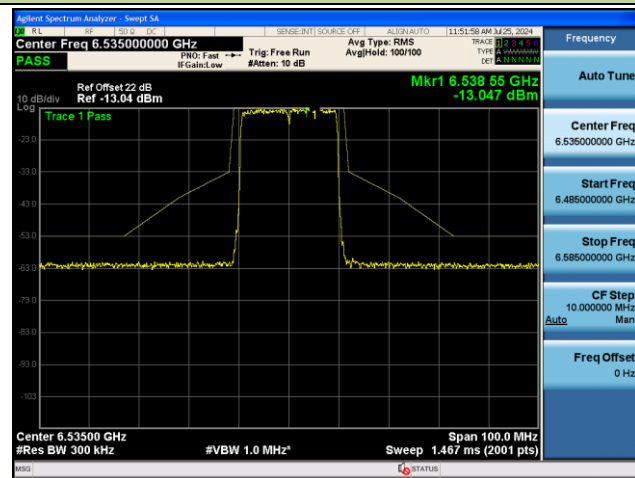

Channel 93 (6415MHz)

Channel 97 (6435MHz)

Channel 105 (6475MHz)

Channel 113 (6515MHz)

802.11ax-HE20 - Ant 0 (Nss = 2)

Channel 117 (6535MHz)

Channel 149 (6695MHz)

Channel 181 (6855MHz)