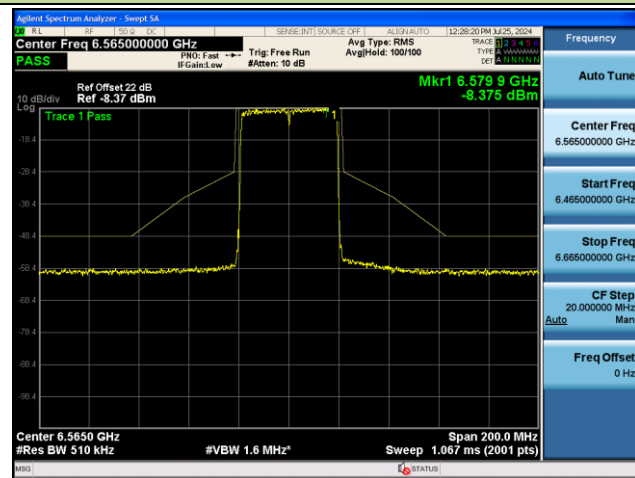

Channel 91 (6405MHz)

Channel 99 (6445MHz)

Channel 107 (6485MHz)

Channel 115 (6525MHz)

802.11ax-HE40 - Ant 0 (Nss = 2)

Channel 123 (6565MHz)

Channel 147 (6685MHz)

Channel 179 (6845MHz)