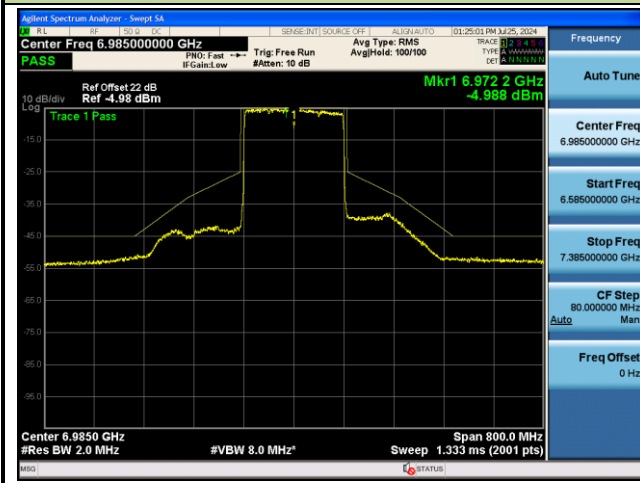

802.11ax-HE160 - Ant 0 (Nss = 2)

Channel 207 (6985MHz)