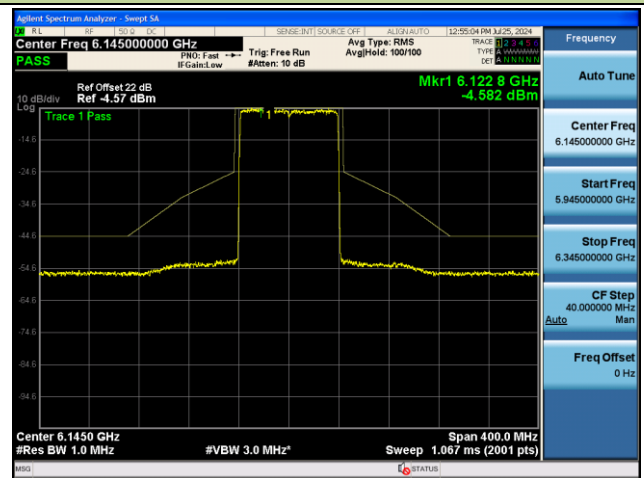

Channel 187 (6885MHz)

Channel 195 (6925MHz)

Channel 211 (7005MHz)

802.11ax-HE40 - Ant 0 (Nss = 2)

Channel 227 (7085MHz)

802.11ax-HE80 - Ant 0 (Nss = 2)

Channel 07 (5985MHz)

Channel 39 (6145MHz)

Channel 87 (6385MHz)

Channel 103 (6465MHz)

Channel 119 (6545MHz)

Channel 135 (6625MHz)

802.11ax-HE80 - Ant 0 (Nss = 2)

Channel 151 (6705MHz)

Channel 167 (6785MHz)

Channel 183 (6865MHz)