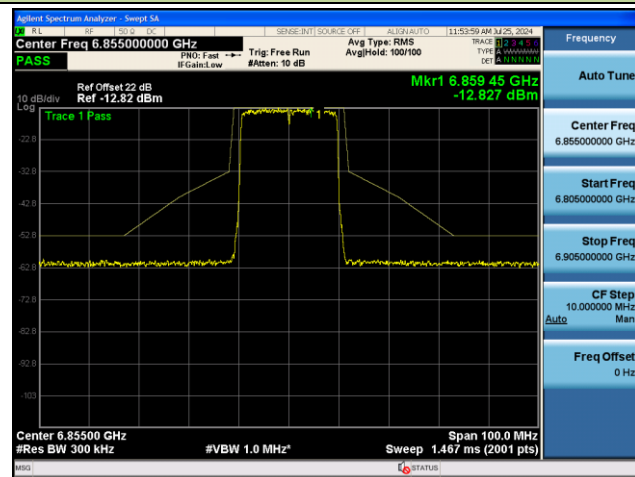

Channel 93 (6415MHz)

Channel 97 (6435MHz)

Channel 105 (6475MHz)

Channel 113 (6515MHz)

802.11ax-HE20 - Ant 0 (Nss = 2)

Channel 117 (6535MHz)

Channel 149 (6695MHz)

Channel 181 (6855MHz)