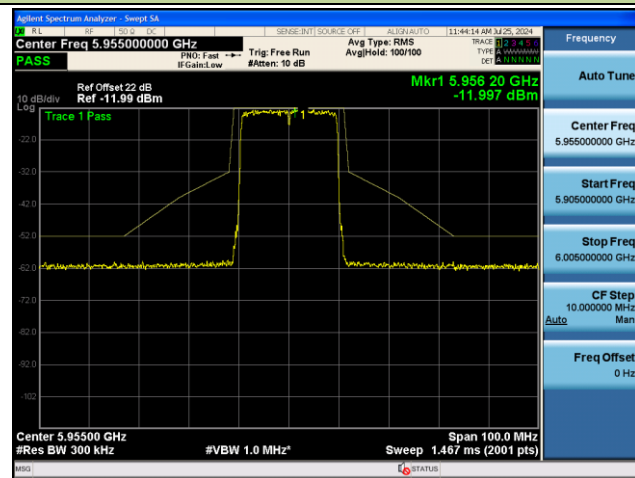

Channel 47 (6185MHz)

Channel 79 (6345MHz)

Channel 111 (6505MHz)

Channel 143 (6665MHz)

Channel 175 (6825MHz)

802.11ax-HE20 - Ant 0 (Nss = 2)

Channel 01 (5955MHz)

Channel 45 (6175MHz)