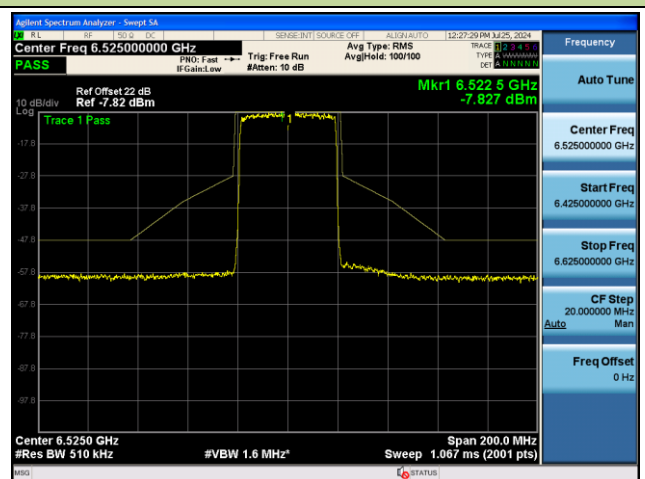

Channel 91 (6405MHz)

Channel 99 (6445MHz)

Channel 107 (6485MHz)

Channel 115 (6525MHz)

802.11ax-HE40 - Ant 0 (Nss = 2)

Channel 123 (6565MHz)

Channel 147 (6685MHz)

Channel 179 (6845MHz)