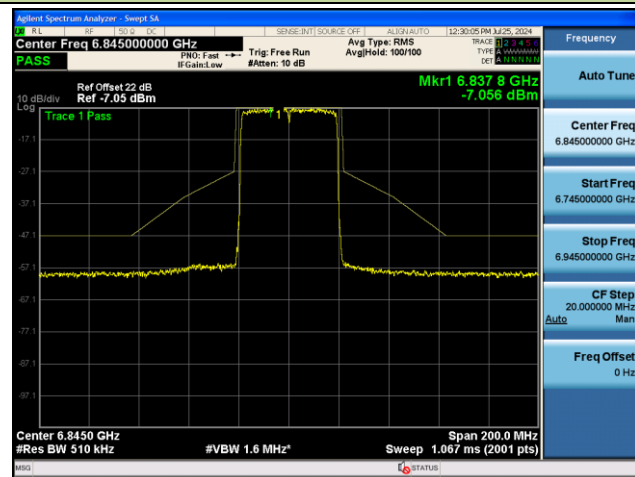

Channel 91 (6405MHz)

Channel 99 (6445MHz)

Channel 107 (6485MHz)

Channel 115 (6525MHz)

802.11ax-HE40 - Ant 0 (Nss = 2)

Channel 123 (6565MHz)

Channel 147 (6685MHz)

Channel 179 (6845MHz)