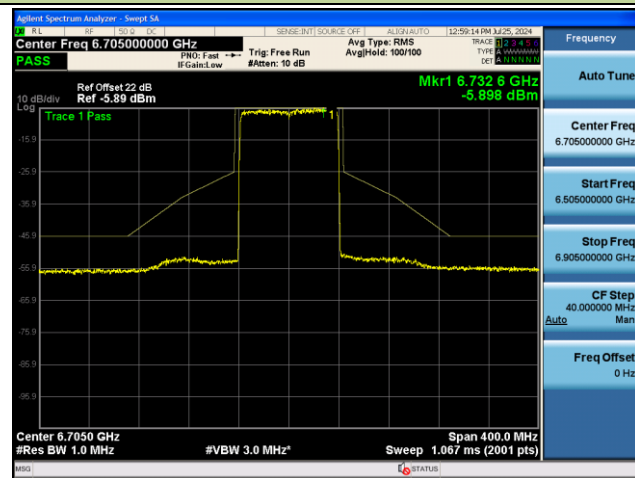

Channel 87 (6385MHz)

Channel 103 (6465MHz)

Channel 119 (6545MHz)

Channel 135 (6625MHz)

802.11ax-HE80 - Ant 0 (Nss = 2)

Channel 151 (6705MHz)

Channel 167 (6785MHz)

Channel 183 (6865MHz)