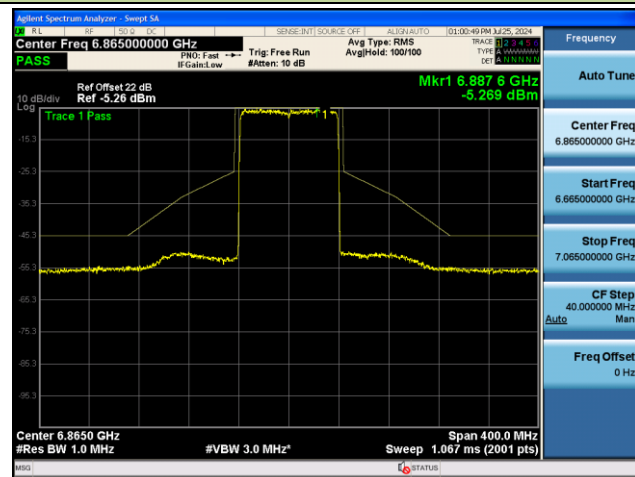

Channel 87 (6385MHz)

Channel 103 (6465MHz)

Channel 119 (6545MHz)

Channel 135 (6625MHz)

802.11ax-HE80 - Ant 0 (Nss = 2)

Channel 151 (6705MHz)

Channel 167 (6785MHz)

Channel 183 (6865MHz)