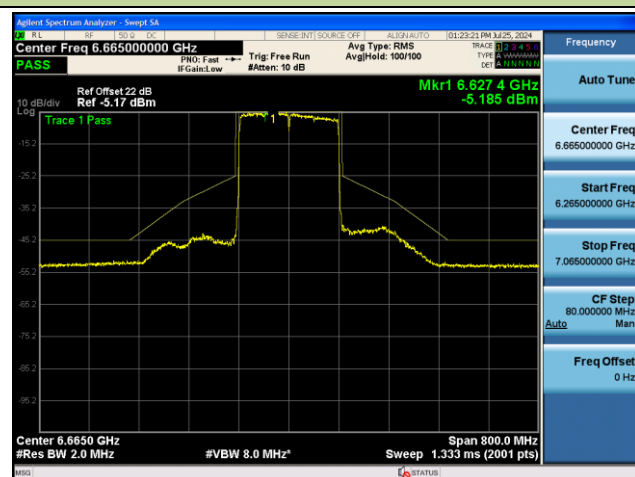

Channel 199 (6945MHz)

Channel 215 (7025MHz)

802.11ax-HE160 - Ant 0 (Nss = 2)

Channel 15 (6025MHz)

Channel 47 (6185MHz)

Channel 79 (6345MHz)

Channel 111 (6505MHz)

Channel 143 (6665MHz)