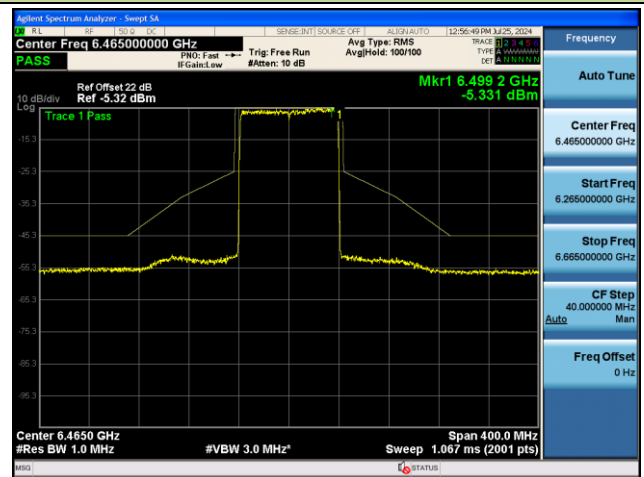

Channel 103 (6465MHz)