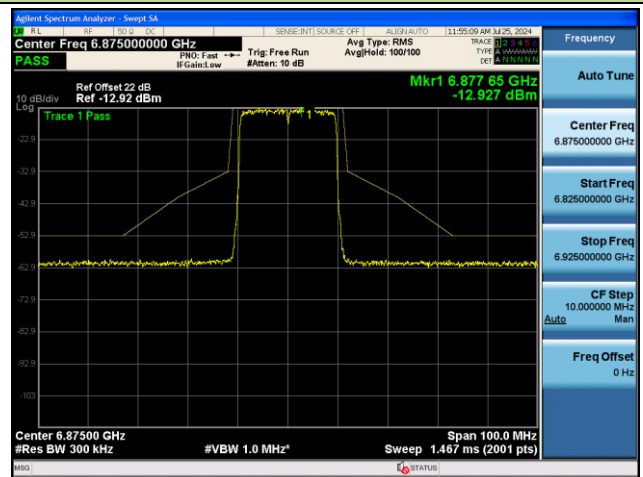

Channel 185 (6875MHz)