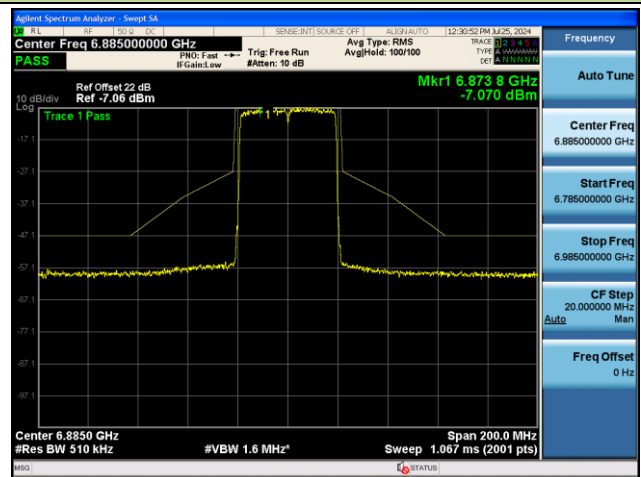

Channel 187 (6885MHz)