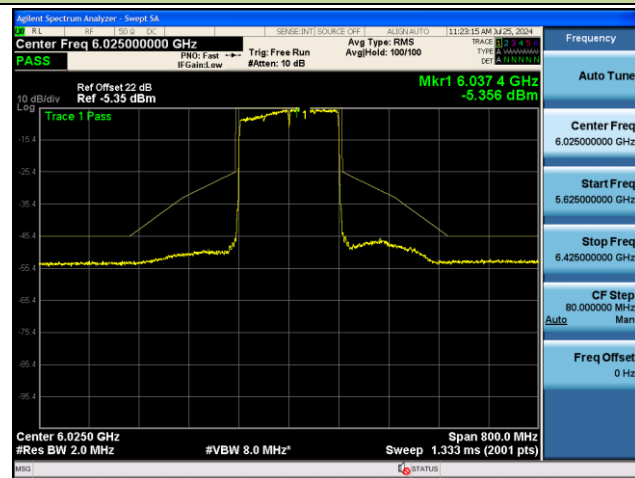

802.11be-EHT80 - Ant 1 (Nss = 1)

Channel 151 (6705MHz)

Channel 167 (6785MHz)

Channel 183 (6865MHz)

Channel 199 (6945MHz)

Channel 215 (7025MHz)

802.11be-EHT160 - Ant 1 (Nss = 1)

Channel 15 (6025MHz)