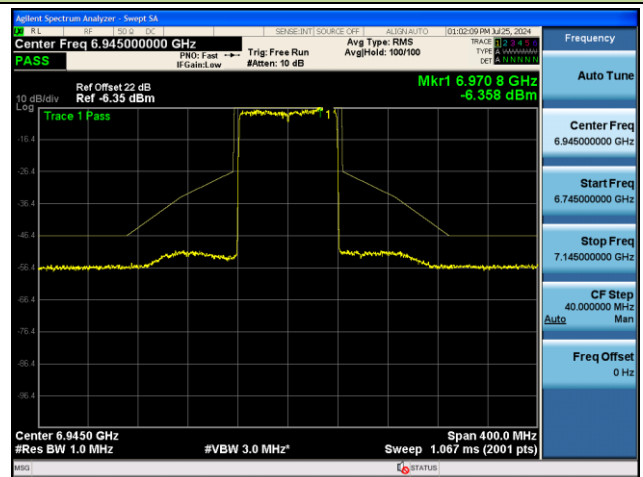

Channel 199 (6945MHz)