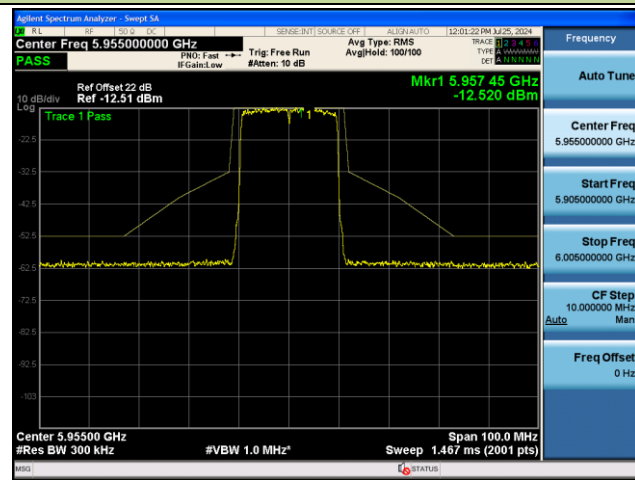

Channel 175 (6825MHz)

802.11ax-HE160 - Ant 0 (Nss = 2)

Channel 207 (6985MHz)

802.11be-EHT20 - Ant 0 (Nss = 2)

Channel 01 (5955MHz)

Channel 45 (6175MHz)

Channel 93 (6415MHz)

Channel 97 (6435MHz)