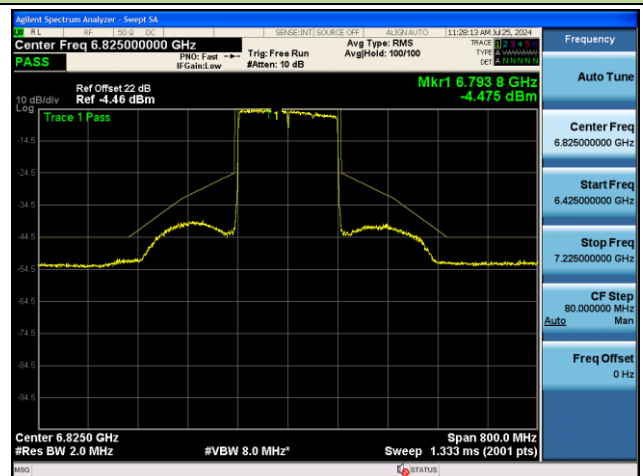

802.11be-EHT80 - Ant 1 (Nss = 1)

Channel 151 (6705MHz)

Channel 167 (6785MHz)

Channel 183 (6865MHz)

Channel 199 (6945MHz)

Channel 215 (7025MHz)

802.11be-EHT160 - Ant 1 (Nss = 1)

Channel 15 (6025MHz)

Channel 47 (6185MHz)

Channel 79 (6345MHz)

Channel 111 (6505MHz)

Channel 143 (6665MHz)

Channel 175 (6825MHz)

802.11ax-HE20 - Ant 0 (Nss = 2)

Channel 01 (5955MHz)

Channel 45 (6175MHz)

Channel 93 (6415MHz)

Channel 97 (6435MHz)

Channel 105 (6475MHz)

Channel 113 (6515MHz)

802.11ax-HE20 - Ant 0 (Nss = 2)

Channel 117 (6535MHz)

Channel 149 (6695MHz)

Channel 181 (6855MHz)