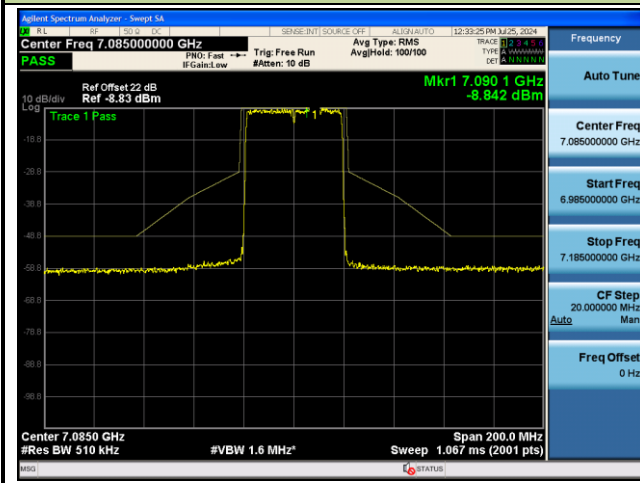

Channel 187 (6885MHz)

Channel 195 (6925MHz)

Channel 211 (7005MHz)

802.11ax-HE40 - Ant 0 (Nss = 2)

Channel 227 (7085MHz)

802.11ax-HE80 - Ant 0 (Nss = 2)

Channel 07 (5985MHz)

Channel 39 (6145MHz)