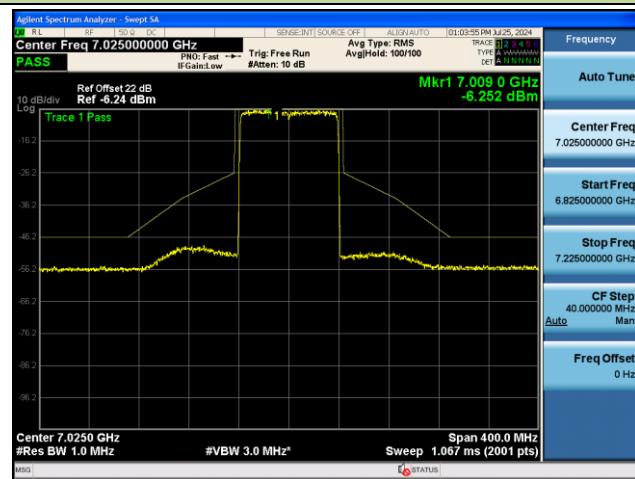

Channel 215 (7025MHz)