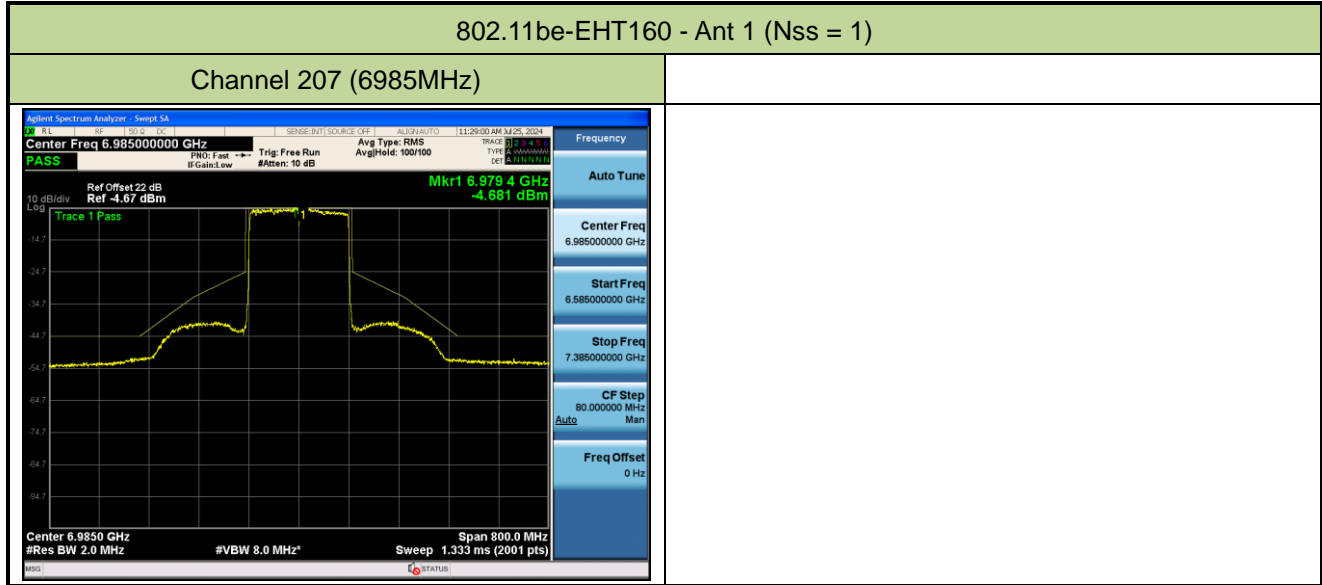

Channel 47 (6185MHz)

Channel 79 (6345MHz)

Channel 111 (6505MHz)

Channel 143 (6665MHz)

Channel 175 (6825MHz)

802.11ax-HE20 - Ant 0 (Nss = 2)

Channel 01 (5955MHz)

Channel 45 (6175MHz)