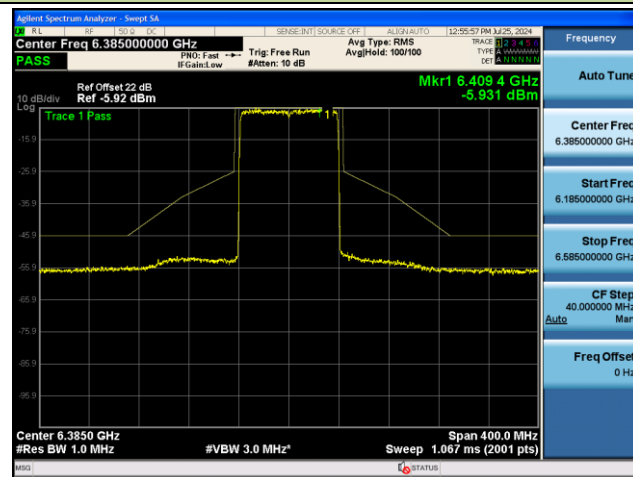

Channel 187 (6885MHz)

Channel 195 (6925MHz)

Channel 211 (7005MHz)

802.11ax-HE40 - Ant 0 (Nss = 2)

Channel 227 (7085MHz)

802.11ax-HE80 - Ant 0 (Nss = 2)

Channel 07 (5985MHz)

Channel 39 (6145MHz)

Channel 87 (6385MHz)

Channel 103 (6465MHz)

Channel 119 (6545MHz)

Channel 135 (6625MHz)

802.11ax-HE80 - Ant 0 (Nss = 2)

Channel 151 (6705MHz)

Channel 167 (6785MHz)

Channel 183 (6865MHz)