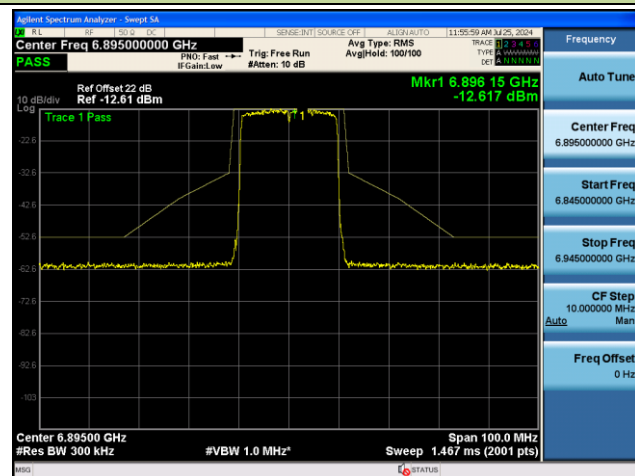

Channel 189 (6895MHz)