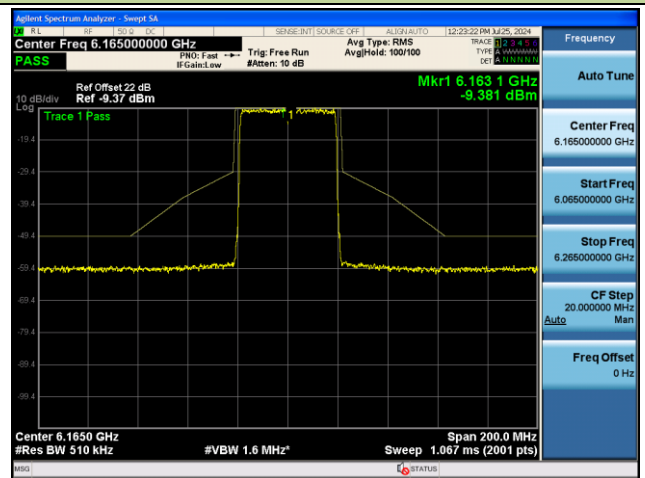

Channel 185 (6875MHz)

Channel 189 (6895MHz)

Channel 213 (7015MHz)

802.11ax-HE20 - Ant 0 (Nss = 2)

Channel 229 (7095MHz)

802.11ax-HE40 - Ant 0 (Nss = 2)

Channel 03 (5965MHz)

Channel 43 (6165MHz)