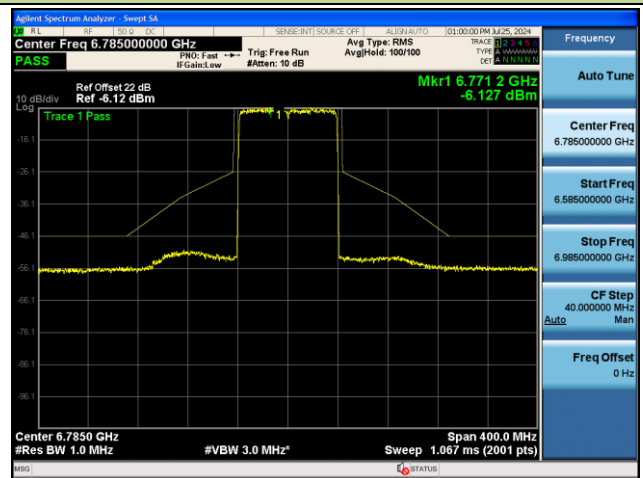

Channel 87 (6385MHz)

Channel 103 (6465MHz)

Channel 119 (6545MHz)

Channel 135 (6625MHz)

802.11ax-HE80 - Ant 0 (Nss = 2)

Channel 151 (6705MHz)

Channel 167 (6785MHz)

Channel 183 (6865MHz)

Channel 199 (6945MHz)

Channel 215 (7025MHz)

802.11ax-HE160 - Ant 0 (Nss = 2)

Channel 15 (6025MHz)

Channel 47 (6185MHz)

Channel 79 (6345MHz)

Channel 111 (6505MHz)

Channel 143 (6665MHz)