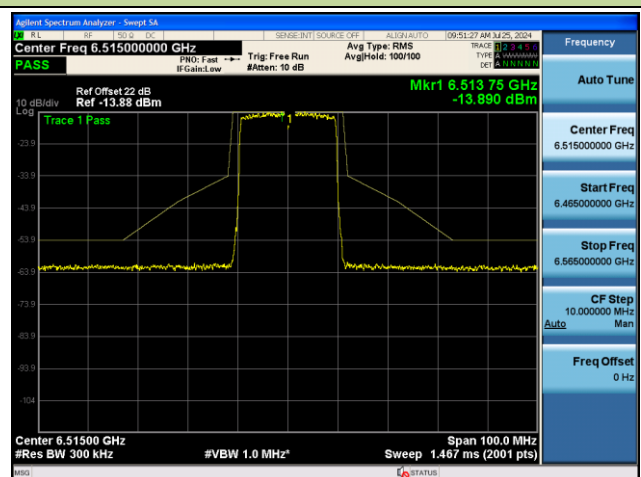

802.11ax-HE160 - Ant 1 (Nss = 1)

Channel 207 (6985MHz)

## 802.11be-EHT20 - Ant 1 (Nss = 1)

Channel 01 (5955MHz)

Channel 45 (6175MHz)

Channel 93 (6415MHz)

Channel 97 (6435MHz)

Channel 105 (6475MHz)

Channel 113 (6515MHz)

## 802.11be-EHT20 - Ant 1 (Nss = 1)

Channel 117 (6535MHz)

Channel 149 (6695MHz)

Channel 181 (6855MHz)

Channel 185 (6875MHz)

Channel 189 (6895MHz)

Channel 213 (7015MHz)

802.11be-EHT20 - Ant 1 (Nss = 1)