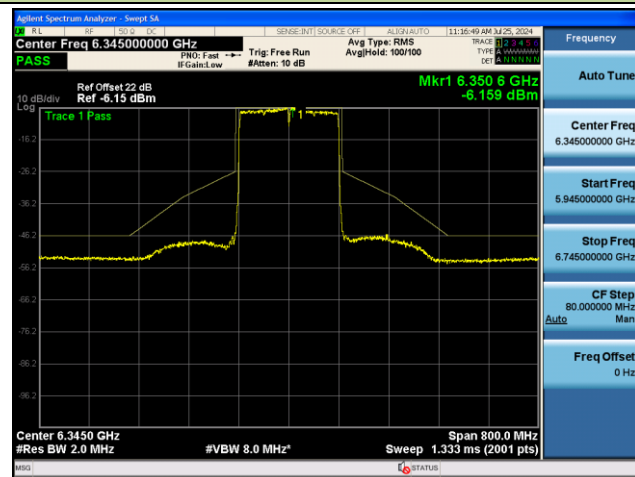

## Channel 199 (6945MHz)

## Channel 215 (7025MHz)

802.11ax-HE160 - Ant 1 (Nss = 1)

Channel 15 (6025MHz)

Channel 47 (6185MHz)

Channel 79 (6345MHz)

Channel 111 (6505MHz)

Channel 143 (6665MHz)

Channel 175 (6825MHz)

802.11ax-HE160 - Ant 1 (Nss = 1)

Channel 207 (6985MHz)