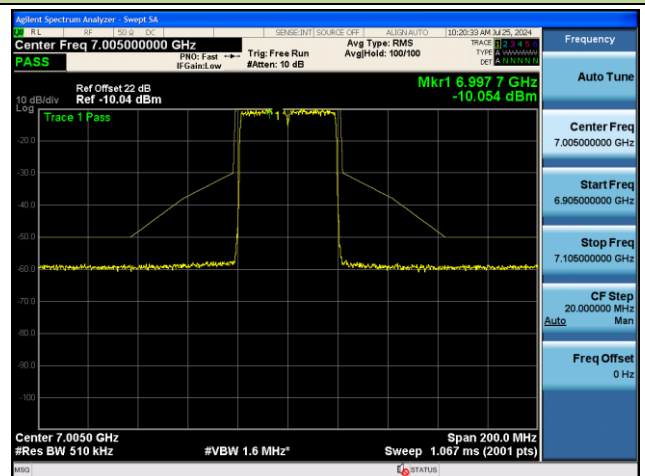

Channel 123 (6565MHz)

Channel 147 (6685MHz)

Channel 179 (6845MHz)

Channel 187 (6885MHz)

Channel 195 (6925MHz)

Channel 211 (7005MHz)

802.11ax-HE40 - Ant 1 (Nss = 1)

Channel 227 (7085MHz)

## 802.11ax-HE80 - Ant 1 (Nss = 1)