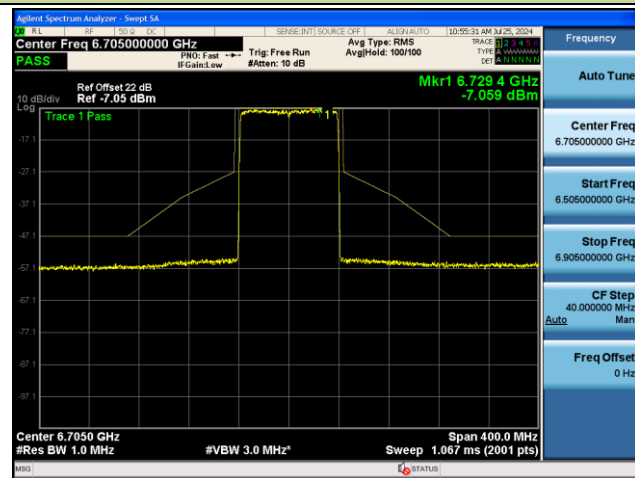

802.11ax-HE80 - Ant 1 (Nss = 1)

Channel 151 (6705MHz)