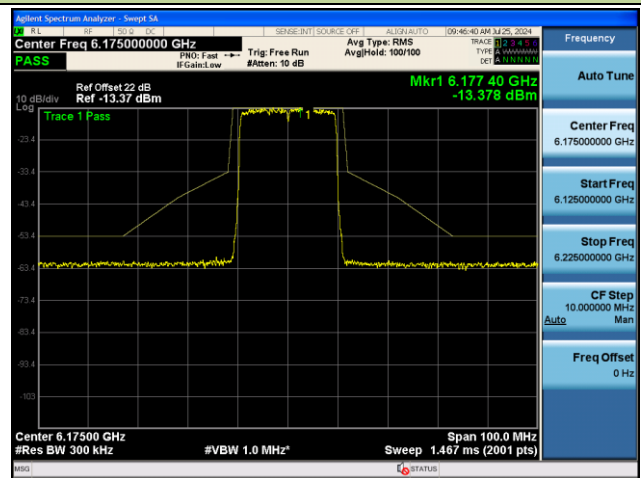

Channel 45 (6175MHz)