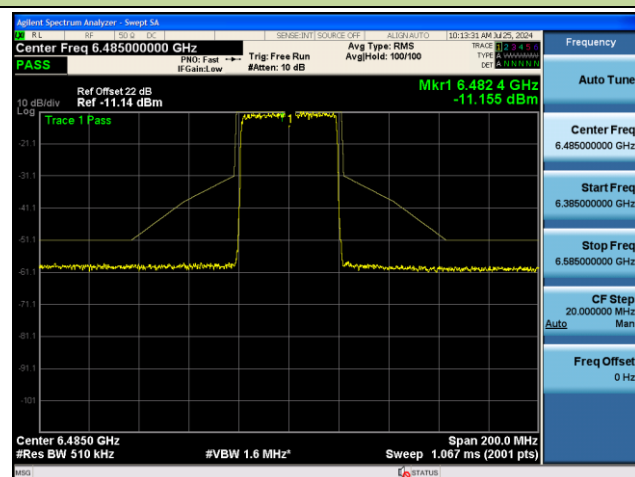

## 802.11ax-HE40 - Ant 1 (Nss = 1)

Channel 03 (5965MHz)

Channel 43 (6165MHz)

Channel 91 (6405MHz)

Channel 99 (6445MHz)

Channel 107 (6485MHz)

Channel 115 (6525MHz)

802.11ax-HE40 - Ant 1 (Nss = 1)

## 802.11ax-HE80 - Ant 1 (Nss = 1)