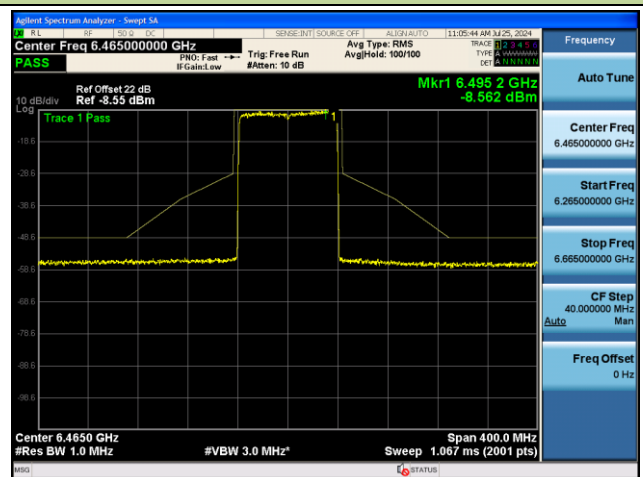

## Channel 195 (6925MHz)

## 802.11be-EHT80 - Ant 1 (Nss = 1)

Channel 07 (5985MHz)

Channel 39 (6145MHz)

Channel 87 (6385MHz)

Channel 103 (6465MHz)

Channel 119 (6545MHz)

Channel 135 (6625MHz)