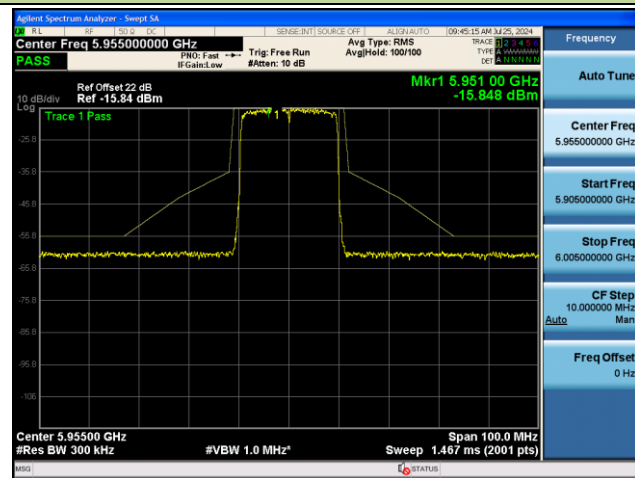

802.11be-EHT20 - Ant 1 (Nss = 1)

Channel 01 (5955MHz)