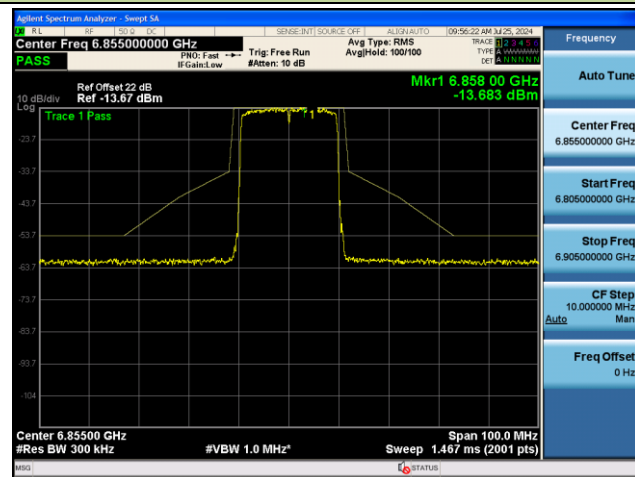

## 802.11be-EHT20 - Ant 1 (Nss = 1)

Channel 117 (6535MHz)

Channel 149 (6695MHz)

Channel 181 (6855MHz)

Channel 185 (6875MHz)

Channel 189 (6895MHz)

Channel 213 (7015MHz)

802.11be-EHT20 - Ant 1 (Nss = 1)

Channel 229 (7095MHz)