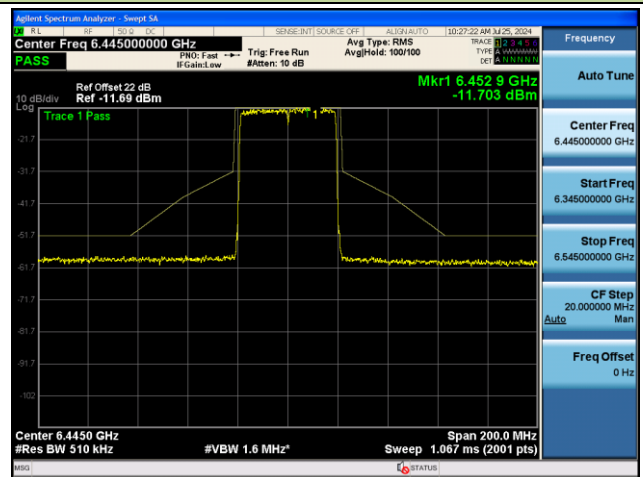

Channel 229 (7095MHz)

## 802.11be-EHT40 - Ant 1 (Nss = 1)

Channel 03 (5965MHz)

Channel 43 (6165MHz)

Channel 91 (6405MHz)

Channel 99 (6445MHz)

Channel 107 (6485MHz)

Channel 115 (6525MHz)