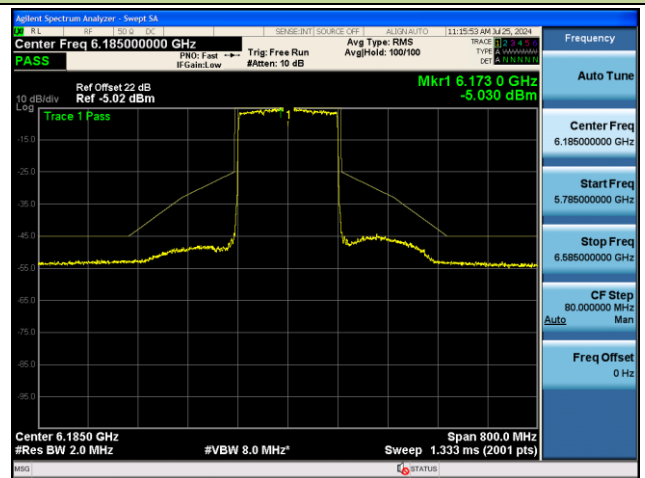

## Channel 199 (6945MHz)

## Channel 215 (7025MHz)

802.11ax-HE160 - Ant 1 (Nss = 1)

Channel 15 (6025MHz)

Channel 47 (6185MHz)

Channel 79 (6345MHz)

Channel 111 (6505MHz)

Channel 143 (6665MHz)

Channel 175 (6825MHz)

802.11ax-HE160 - Ant 1 (Nss = 1)

Channel 207 (6985MHz)