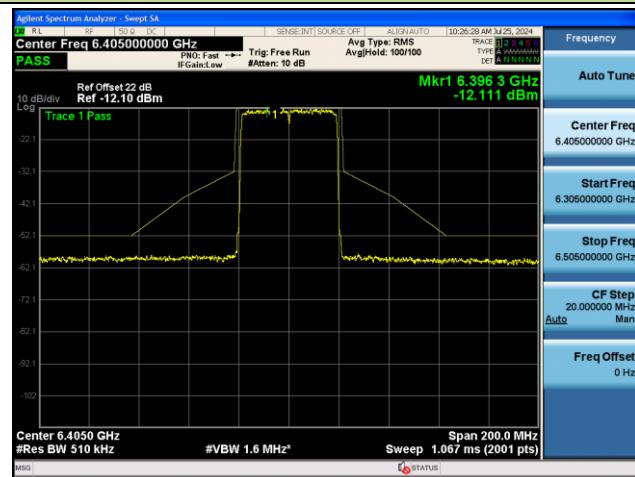

Channel 229 (7095MHz)

## 802.11be-EHT40 - Ant 1 (Nss = 1)

Channel 03 (5965MHz)

Channel 43 (6165MHz)

Channel 91 (6405MHz)

Channel 99 (6445MHz)

Channel 107 (6485MHz)

Channel 115 (6525MHz)