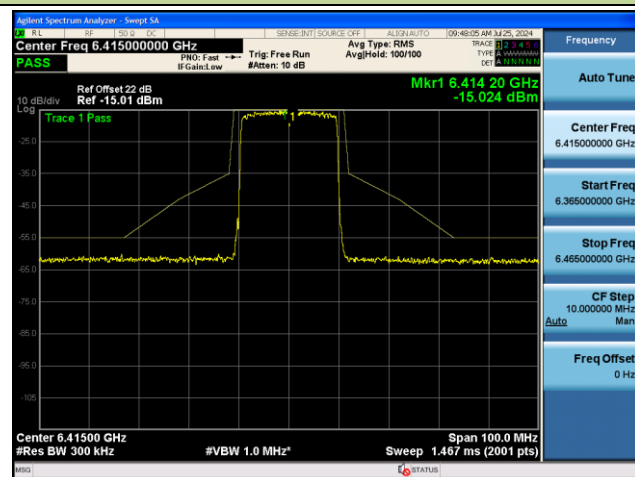

802.11ax-HE160 - Ant 1 (Nss = 1)

Channel 207 (6985MHz)

## 802.11be-EHT20 - Ant 1 (Nss = 1)

Channel 01 (5955MHz)

Channel 45 (6175MHz)

Channel 93 (6415MHz)

Channel 97 (6435MHz)

Channel 105 (6475MHz)

Channel 113 (6515MHz)