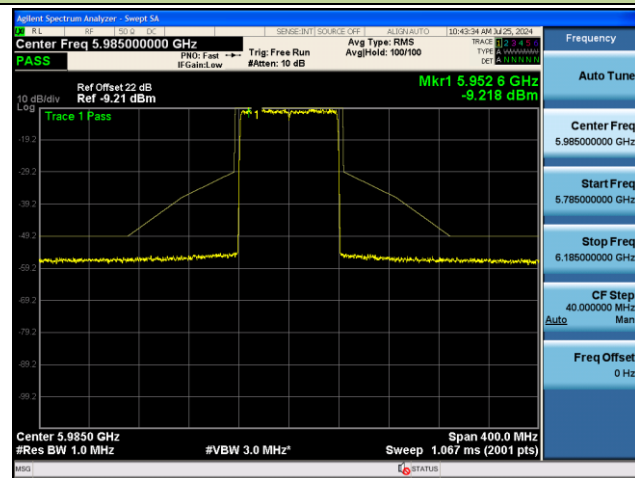

802.11ax-HE80 - Ant 1 (Nss = 1)

Channel 07 (5985MHz)