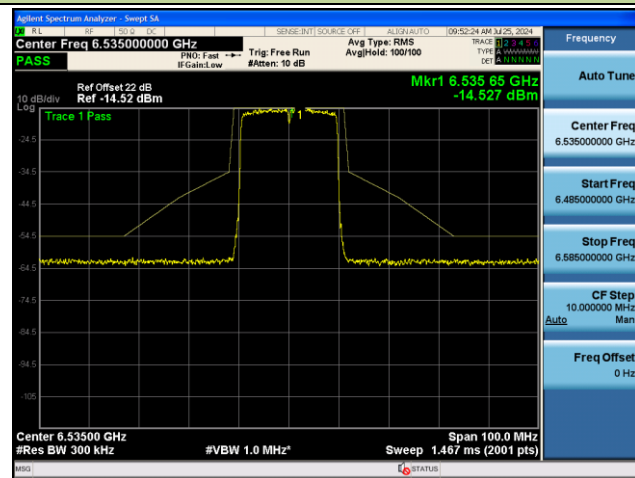

802.11be-EHT20 - Ant 1 (Nss = 1)

Channel 117 (6535MHz)