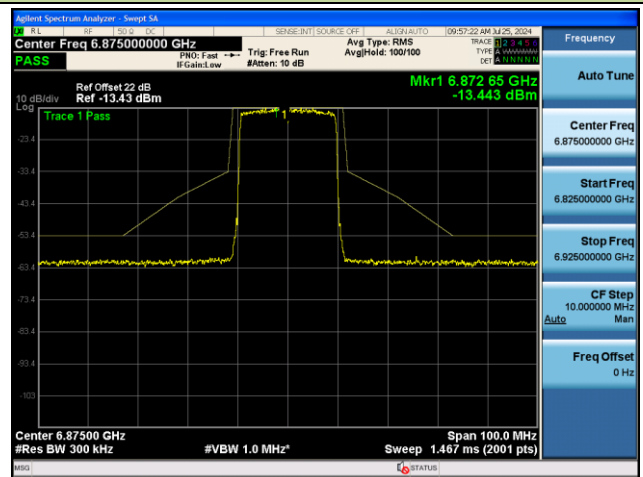

## 802.11be-EHT20 - Ant 1 (Nss = 1)

Channel 117 (6535MHz)

Channel 149 (6695MHz)

Channel 181 (6855MHz)

Channel 185 (6875MHz)

Channel 189 (6895MHz)

Channel 213 (7015MHz)

802.11be-EHT20 - Ant 1 (Nss = 1)

Channel 229 (7095MHz)