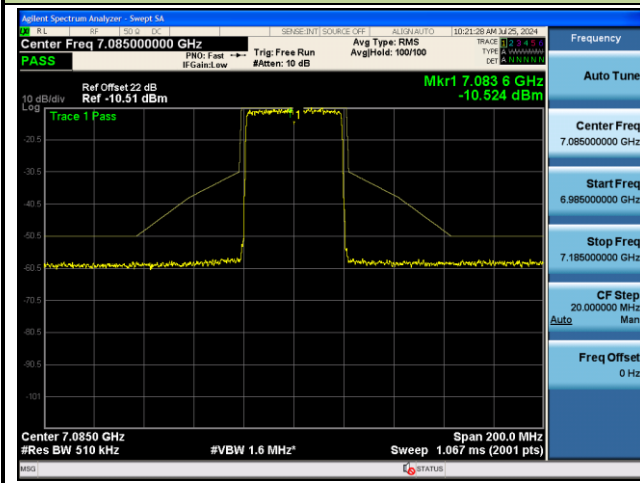

Channel 123 (6565MHz)

Channel 147 (6685MHz)

Channel 179 (6845MHz)

Channel 187 (6885MHz)

Channel 195 (6925MHz)

Channel 211 (7005MHz)

802.11ax-HE40 - Ant 1 (Nss = 1)

Channel 227 (7085MHz)

## 802.11ax-HE80 - Ant 1 (Nss = 1)