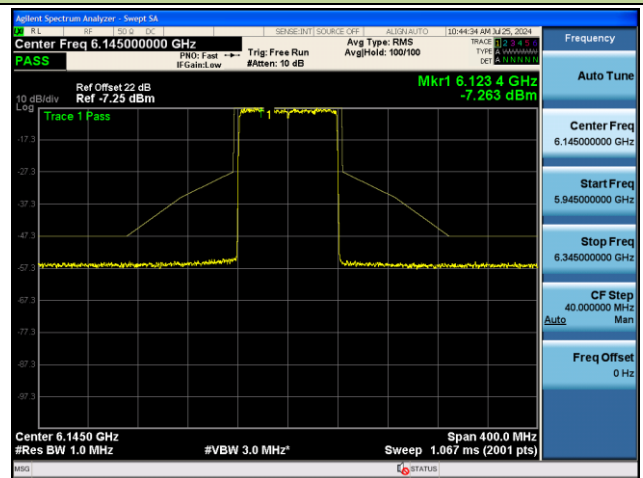

Channel 39 (6145MHz)