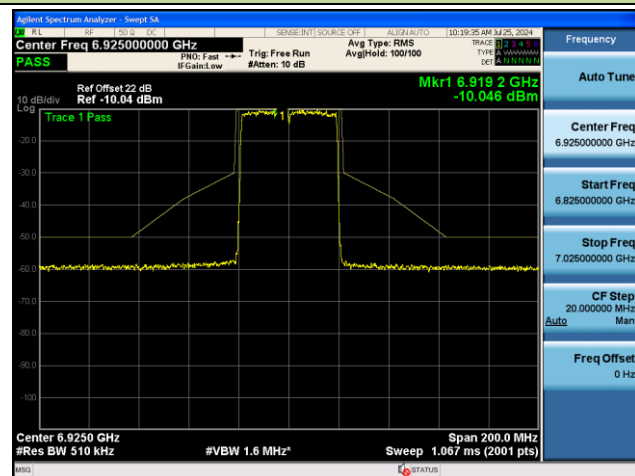

Channel 123 (6565MHz)

Channel 147 (6685MHz)

Channel 179 (6845MHz)

Channel 187 (6885MHz)

Channel 195 (6925MHz)

Channel 211 (7005MHz)

802.11ax-HE40 - Ant 1 (Nss = 1)

Channel 227 (7085MHz)

## 802.11ax-HE80 - Ant 1 (Nss = 1)