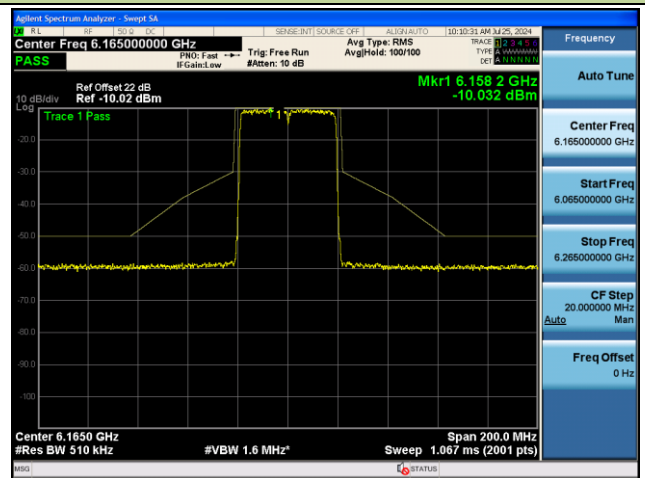

## 802.11ax-HE40 - Ant 1 (Nss = 1)

Channel 03 (5965MHz)

Channel 43 (6165MHz)

Channel 91 (6405MHz)

Channel 99 (6445MHz)

Channel 107 (6485MHz)

Channel 115 (6525MHz)

802.11ax-HE40 - Ant 1 (Nss = 1)