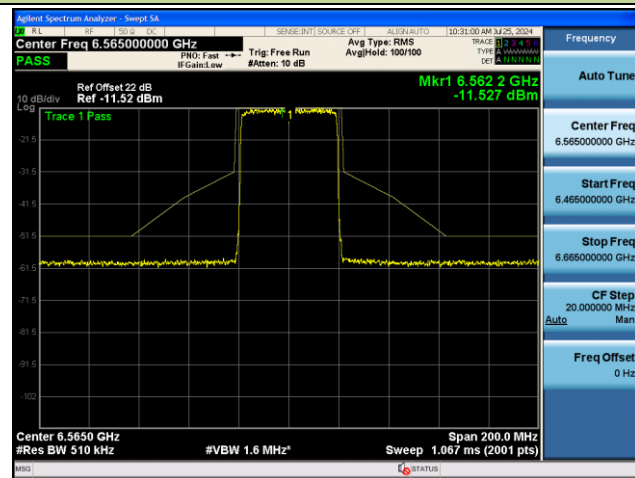

802.11be-EHT40 - Ant 1 (Nss = 1)

Channel 123 (6565MHz)