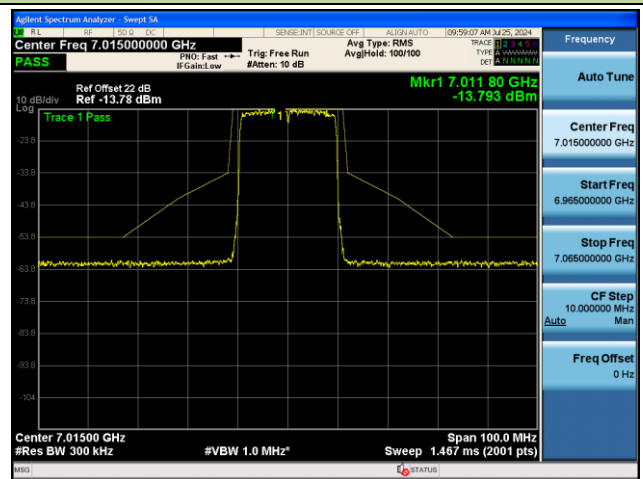

## 802.11be-EHT20 - Ant 1 (Nss = 1)

Channel 117 (6535MHz)

Channel 149 (6695MHz)

Channel 181 (6855MHz)

Channel 185 (6875MHz)

Channel 189 (6895MHz)

Channel 213 (7015MHz)

802.11be-EHT20 - Ant 1 (Nss = 1)

Channel 229 (7095MHz)