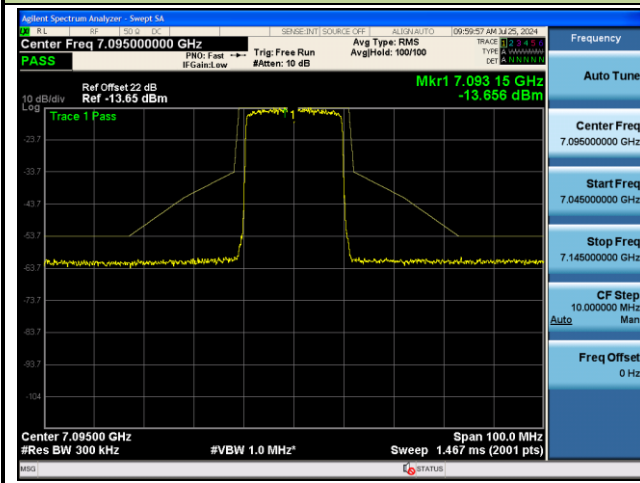

## 802.11be-EHT20 - Ant 1 (Nss = 1)

Channel 117 (6535MHz)

Channel 149 (6695MHz)

Channel 181 (6855MHz)

Channel 185 (6875MHz)

Channel 189 (6895MHz)

Channel 213 (7015MHz)

802.11be-EHT20 - Ant 1 (Nss = 1)

Channel 229 (7095MHz)