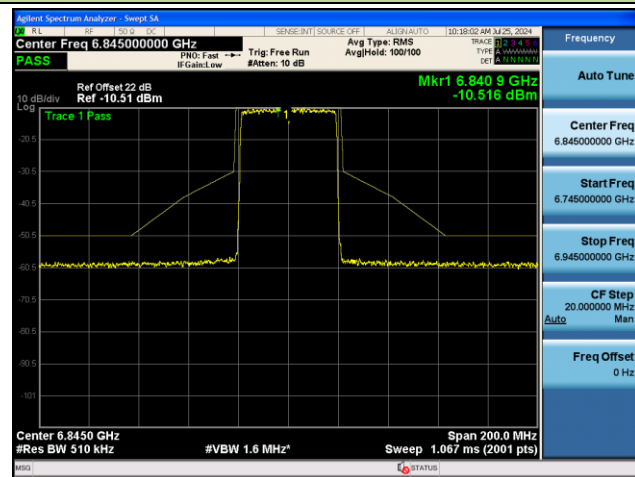

Channel 179 (6845MHz)