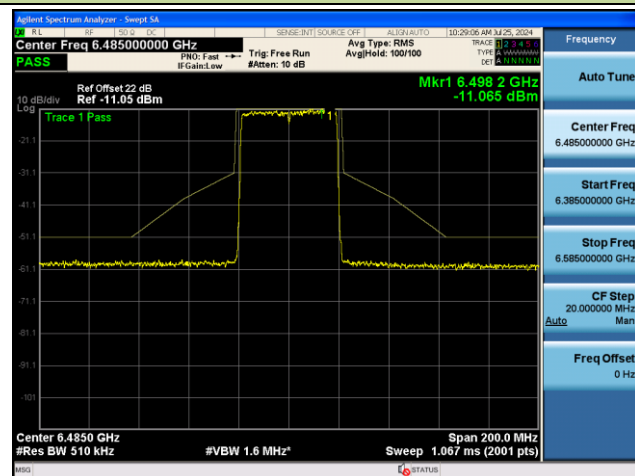

Channel 229 (7095MHz)

## 802.11be-EHT40 - Ant 1 (Nss = 1)

Channel 03 (5965MHz)

Channel 43 (6165MHz)

Channel 91 (6405MHz)

Channel 99 (6445MHz)

Channel 107 (6485MHz)

Channel 115 (6525MHz)