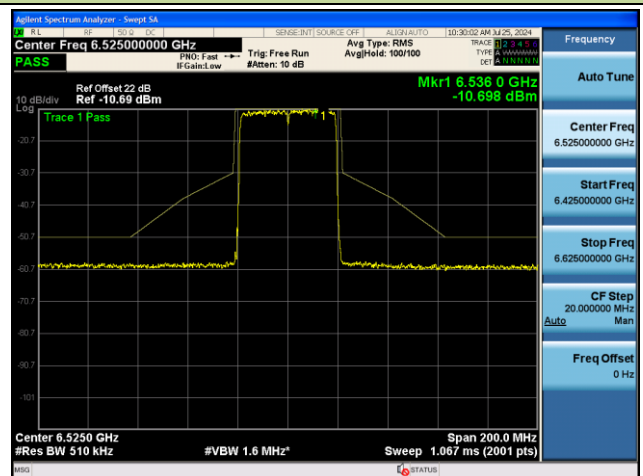

Channel 229 (7095MHz)

## 802.11be-EHT40 - Ant 1 (Nss = 1)

Channel 03 (5965MHz)

Channel 43 (6165MHz)

Channel 91 (6405MHz)

Channel 99 (6445MHz)

Channel 107 (6485MHz)

Channel 115 (6525MHz)