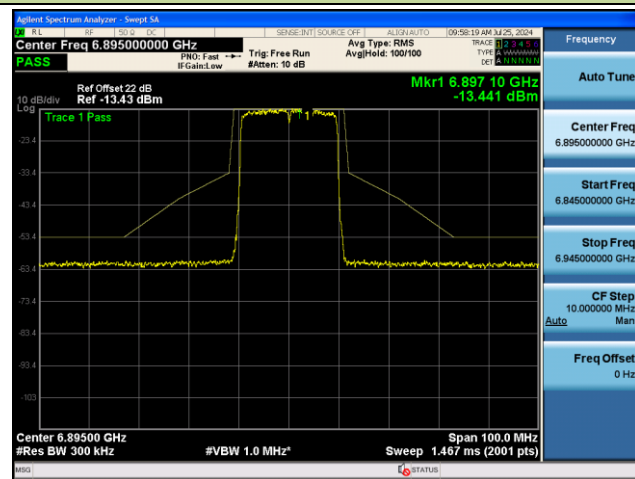

## 802.11be-EHT20 - Ant 1 (Nss = 1)

Channel 117 (6535MHz)

Channel 149 (6695MHz)

Channel 181 (6855MHz)

Channel 185 (6875MHz)

Channel 189 (6895MHz)

Channel 213 (7015MHz)

802.11be-EHT20 - Ant 1 (Nss = 1)

Channel 229 (7095MHz)