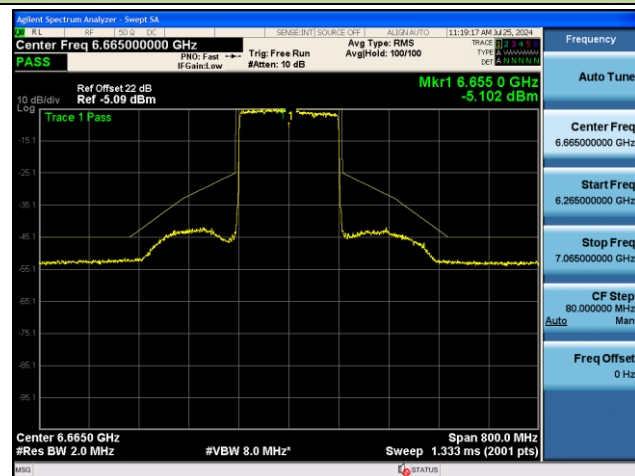

## Channel 199 (6945MHz)

## Channel 215 (7025MHz)

802.11ax-HE160 - Ant 1 (Nss = 1)

Channel 15 (6025MHz)

Channel 47 (6185MHz)

Channel 79 (6345MHz)

Channel 111 (6505MHz)

Channel 143 (6665MHz)

Channel 175 (6825MHz)

802.11ax-HE160 - Ant 1 (Nss = 1)

Channel 207 (6985MHz)