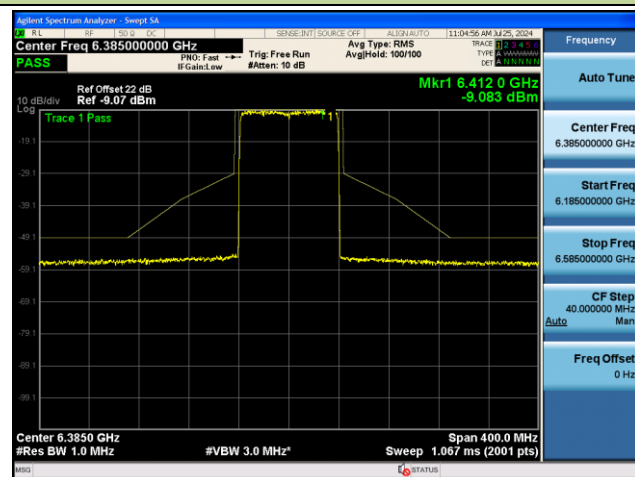

## Channel 195 (6925MHz)

## 802.11be-EHT80 - Ant 1 (Nss = 1)

Channel 07 (5985MHz)

Channel 39 (6145MHz)

Channel 87 (6385MHz)

Channel 103 (6465MHz)

Channel 119 (6545MHz)

Channel 135 (6625MHz)