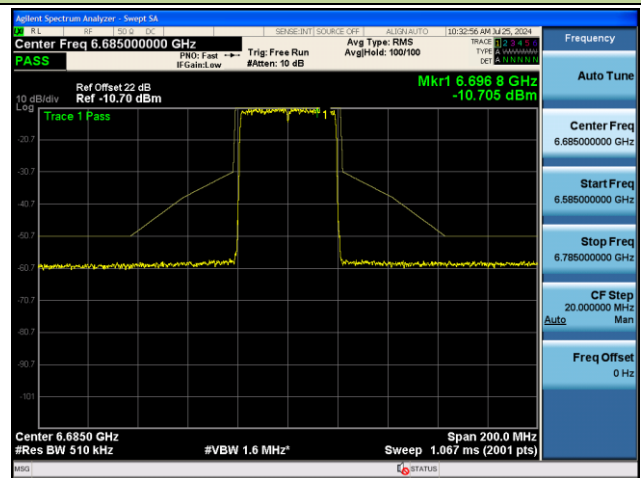

Channel 147 (6685MHz)