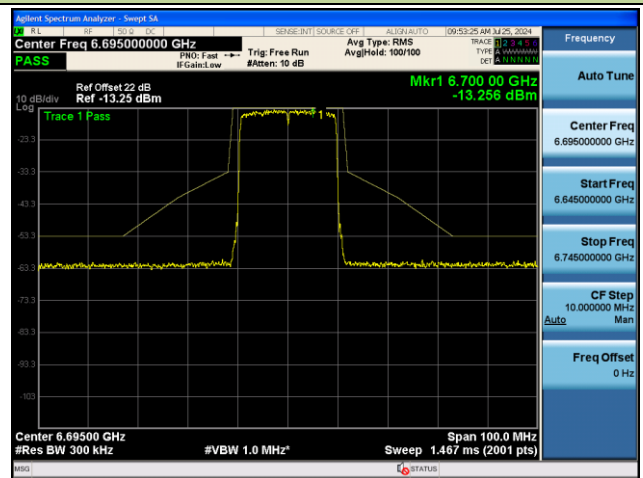

Channel 149 (6695MHz)