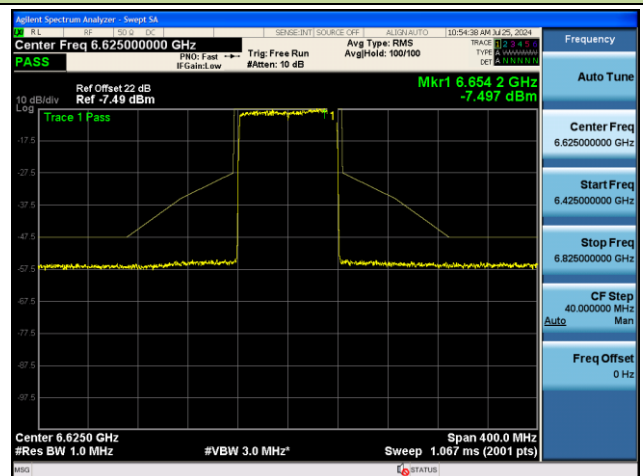

Channel 135 (6625MHz)