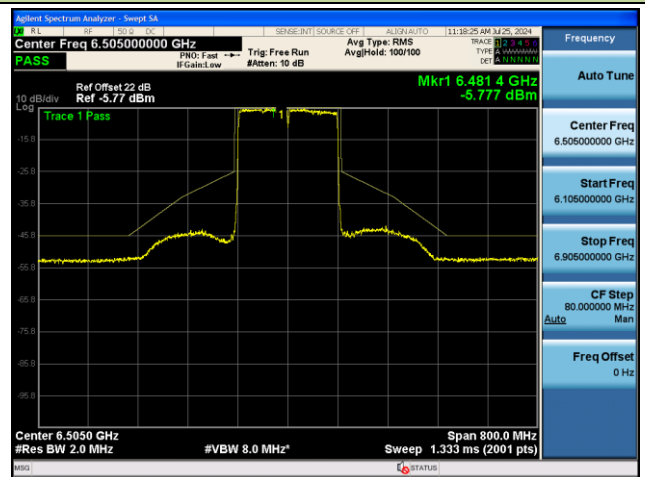

## Channel 199 (6945MHz)

## Channel 215 (7025MHz)

802.11ax-HE160 - Ant 1 (Nss = 1)

Channel 15 (6025MHz)

Channel 47 (6185MHz)

Channel 79 (6345MHz)

Channel 111 (6505MHz)

Channel 143 (6665MHz)

Channel 175 (6825MHz)

802.11ax-HE160 - Ant 1 (Nss = 1)

Channel 207 (6985MHz)