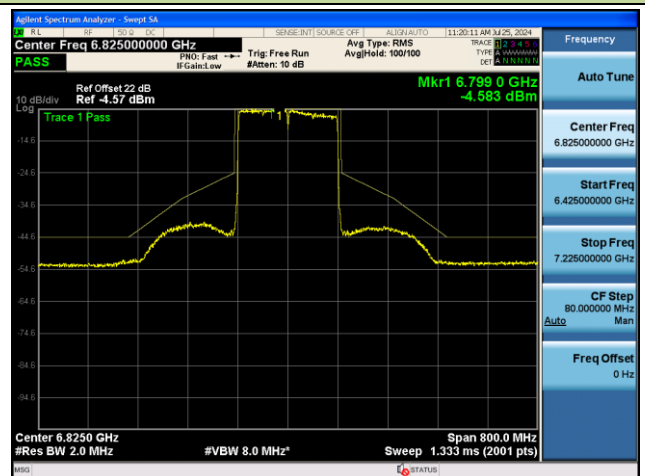

## Channel 199 (6945MHz)

## Channel 215 (7025MHz)

802.11ax-HE160 - Ant 1 (Nss = 1)

Channel 15 (6025MHz)

Channel 47 (6185MHz)

Channel 79 (6345MHz)

Channel 111 (6505MHz)

Channel 143 (6665MHz)

Channel 175 (6825MHz)

802.11ax-HE160 - Ant 1 (Nss = 1)

Channel 207 (6985MHz)