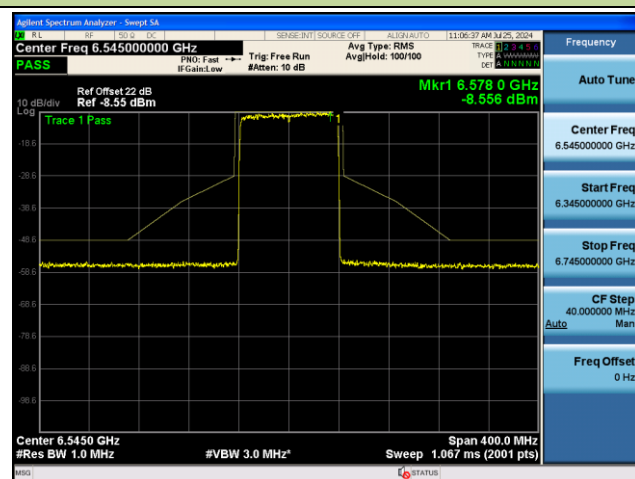

## Channel 195 (6925MHz)

## 802.11be-EHT80 - Ant 1 (Nss = 1)

Channel 07 (5985MHz)

Channel 39 (6145MHz)

Channel 87 (6385MHz)

Channel 103 (6465MHz)

Channel 119 (6545MHz)

Channel 135 (6625MHz)