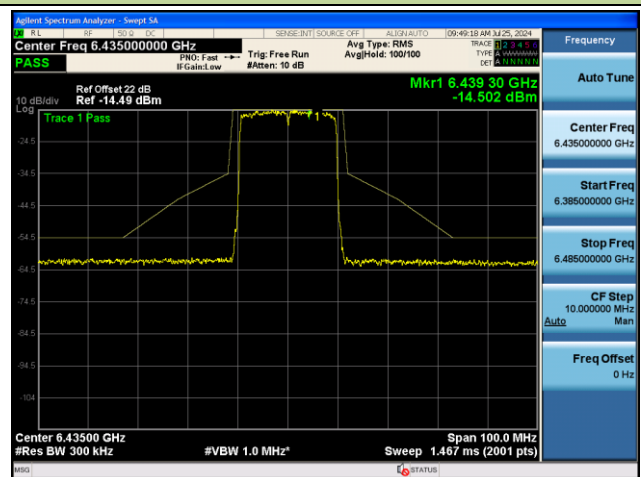

802.11ax-HE160 - Ant 1 (Nss = 1)

Channel 207 (6985MHz)

## 802.11be-EHT20 - Ant 1 (Nss = 1)

Channel 01 (5955MHz)

Channel 45 (6175MHz)

Channel 93 (6415MHz)

Channel 97 (6435MHz)

Channel 105 (6475MHz)

Channel 113 (6515MHz)