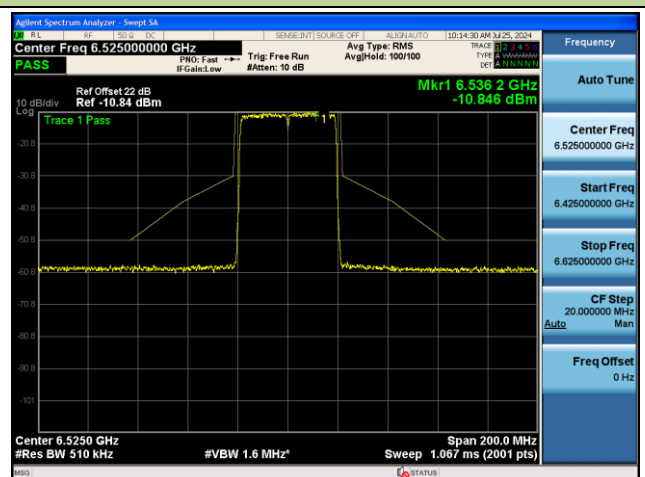

## 802.11ax-HE40 - Ant 1 (Nss = 1)

Channel 03 (5965MHz)

Channel 43 (6165MHz)

Channel 91 (6405MHz)

Channel 99 (6445MHz)

Channel 107 (6485MHz)

Channel 115 (6525MHz)

802.11ax-HE40 - Ant 1 (Nss = 1)

## 802.11ax-HE80 - Ant 1 (Nss = 1)