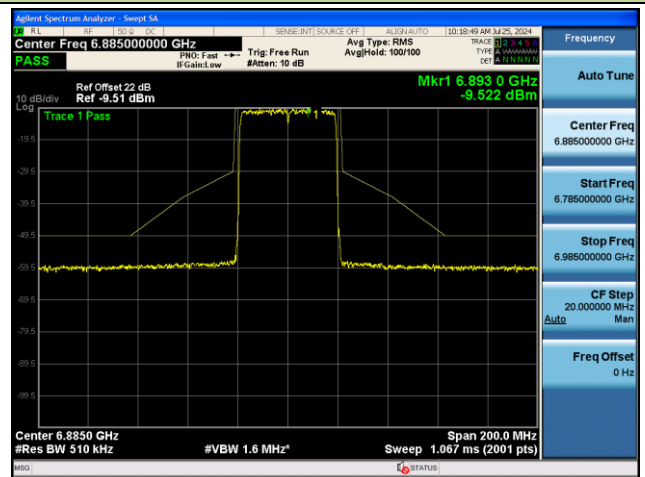

Channel 123 (6565MHz)

Channel 147 (6685MHz)

Channel 179 (6845MHz)

Channel 187 (6885MHz)

Channel 195 (6925MHz)

Channel 211 (7005MHz)

802.11ax-HE40 - Ant 1 (Nss = 1)

Channel 227 (7085MHz)

## 802.11ax-HE80 - Ant 1 (Nss = 1)