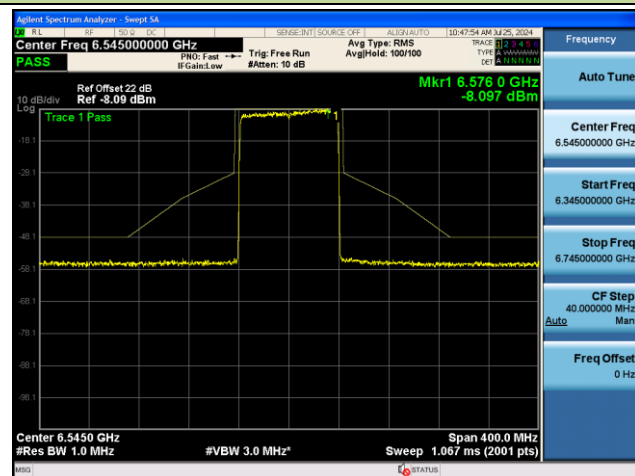

Channel 119 (6545MHz)