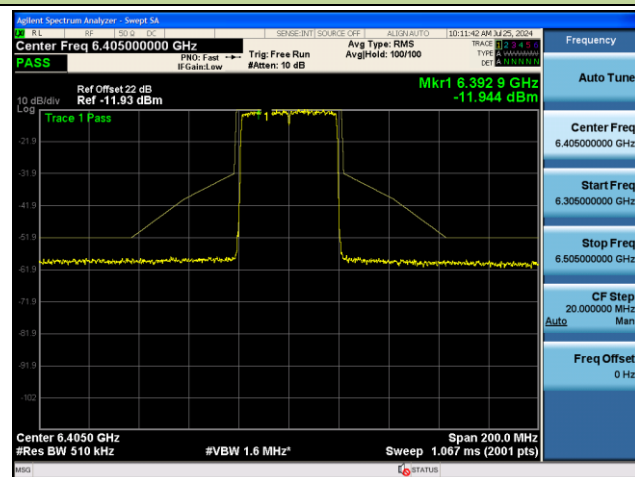

## 802.11ax-HE40 - Ant 1 (Nss = 1)

Channel 03 (5965MHz)

Channel 43 (6165MHz)

Channel 91 (6405MHz)

Channel 99 (6445MHz)

Channel 107 (6485MHz)

Channel 115 (6525MHz)

802.11ax-HE40 - Ant 1 (Nss = 1)