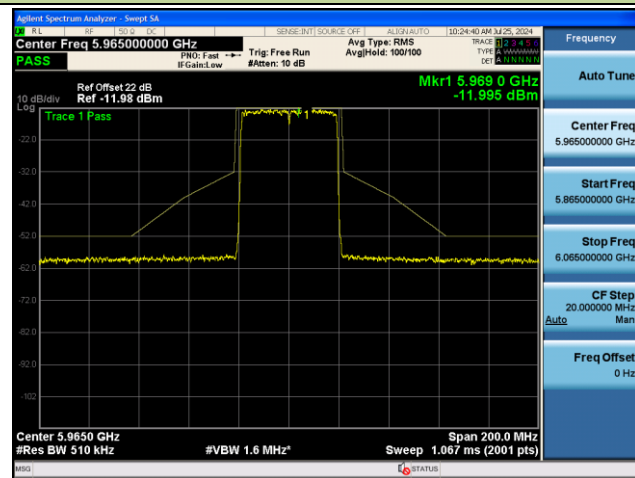

802.11be-EHT40 - Ant 1 (Nss = 1)

Channel 03 (5965MHz)