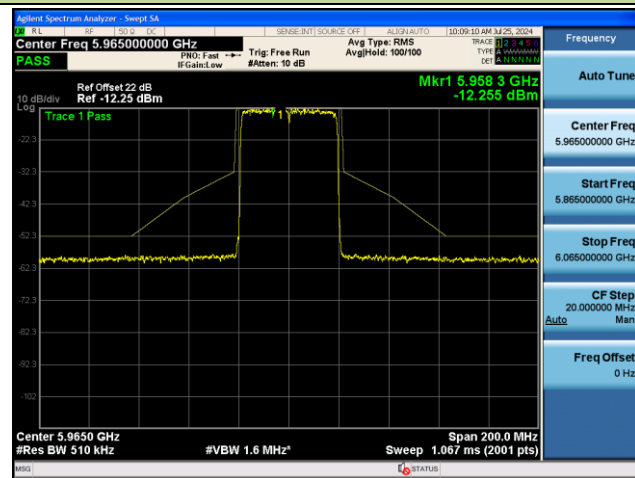

## 802.11ax-HE40 - Ant 1 (Nss = 1)

Channel 03 (5965MHz)

Channel 43 (6165MHz)

Channel 91 (6405MHz)

Channel 99 (6445MHz)

Channel 107 (6485MHz)

Channel 115 (6525MHz)

802.11ax-HE40 - Ant 1 (Nss = 1)