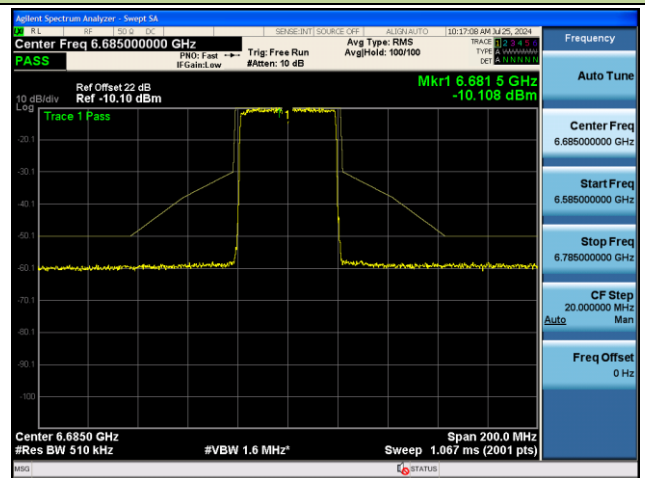

Channel 147 (6685MHz)