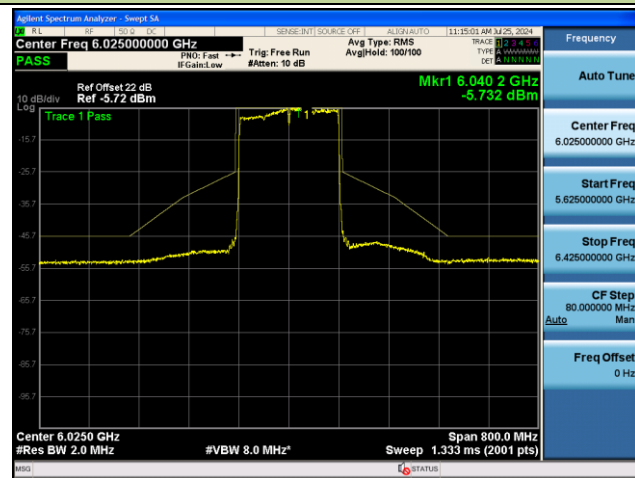

802.11ax-HE160 - Ant 1 (Nss = 1)

Channel 15 (6025MHz)