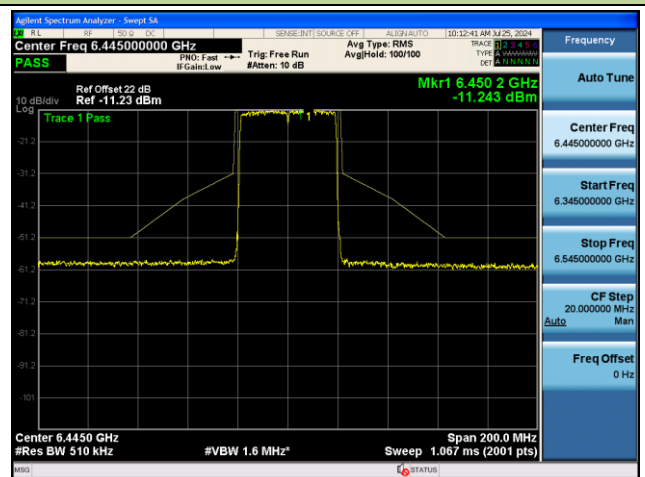

## 802.11ax-HE40 - Ant 1 (Nss = 1)

Channel 03 (5965MHz)

Channel 43 (6165MHz)

Channel 91 (6405MHz)

Channel 99 (6445MHz)

Channel 107 (6485MHz)

Channel 115 (6525MHz)

802.11ax-HE40 - Ant 1 (Nss = 1)