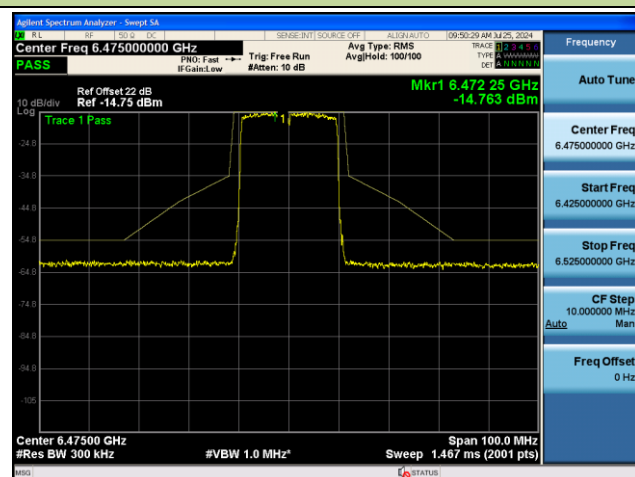

802.11ax-HE160 - Ant 1 (Nss = 1)

Channel 207 (6985MHz)

## 802.11be-EHT20 - Ant 1 (Nss = 1)

Channel 01 (5955MHz)

Channel 45 (6175MHz)

Channel 93 (6415MHz)

Channel 97 (6435MHz)

Channel 105 (6475MHz)

Channel 113 (6515MHz)