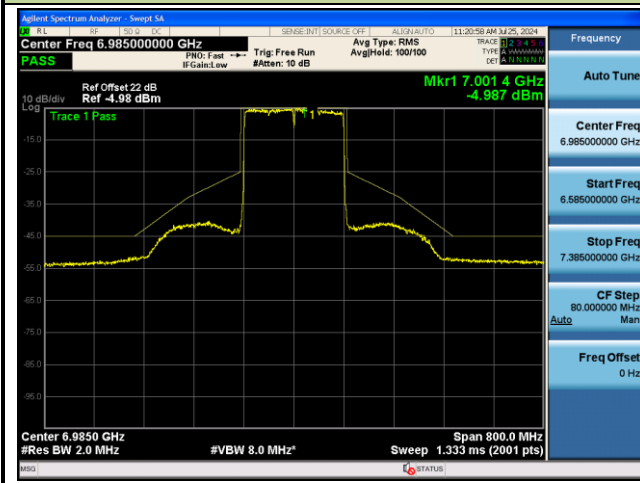

## Channel 199 (6945MHz)

## Channel 215 (7025MHz)

802.11ax-HE160 - Ant 1 (Nss = 1)

Channel 15 (6025MHz)

Channel 47 (6185MHz)

Channel 79 (6345MHz)

Channel 111 (6505MHz)

Channel 143 (6665MHz)

Channel 175 (6825MHz)

802.11ax-HE160 - Ant 1 (Nss = 1)

Channel 207 (6985MHz)