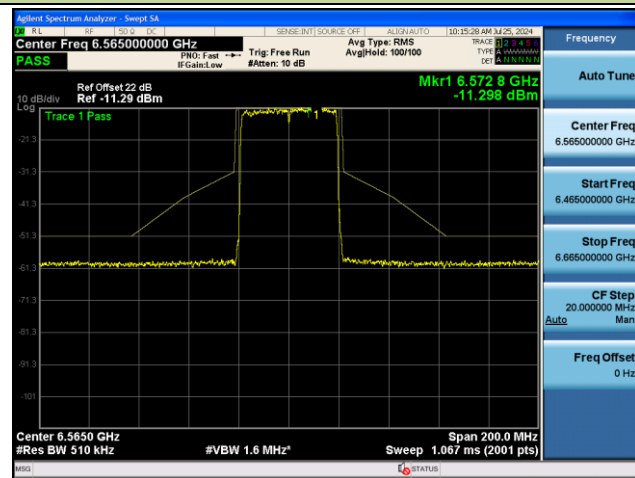

802.11ax-HE40 - Ant 1 (Nss = 1)

Channel 123 (6565MHz)