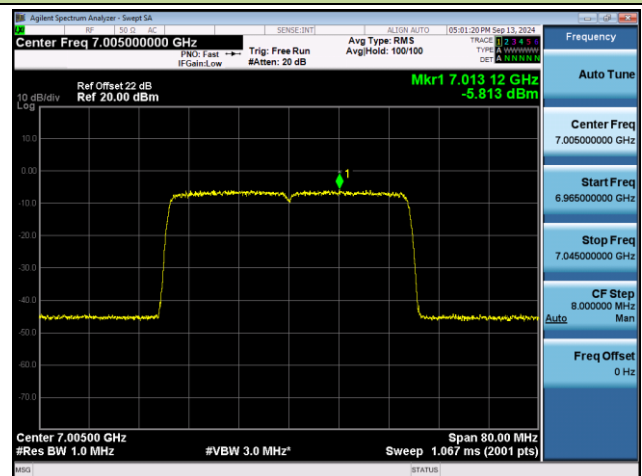

## 802.11be-EHT40 Power Spectral Density- Ant 1 (Nss = 2)

Channel 123 (6565MHz)

Channel 147 (6685MHz)

Channel 179 (6845MHz)

Channel 187 (6885MHz)

Channel 195 (6925MHz)

Channel 211 (7005MHz)

802.11be-EHT40 Power Spectral Density- Ant 1 (Nss = 2)

Channel 227 (7085MHz)