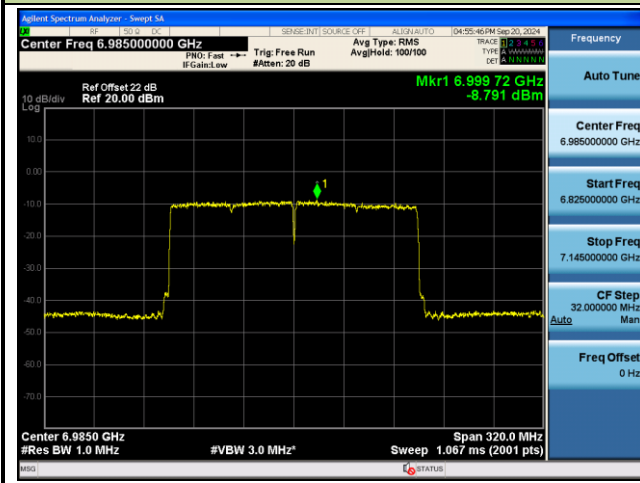

## 802.11ax-HE160 Power Spectral Density- Ant 1 (Nss = 2)

Channel 15 (6025MHz)

Channel 47 (6185MHz)

Channel 79 (6345MHz)

Channel 111 (6505MHz)

Channel 143 (6665MHz)

Channel 175 (6825MHz)

802.11ax-HE160 Power Spectral Density- Ant 1 (Nss = 2)

Channel 207 (6985MHz)