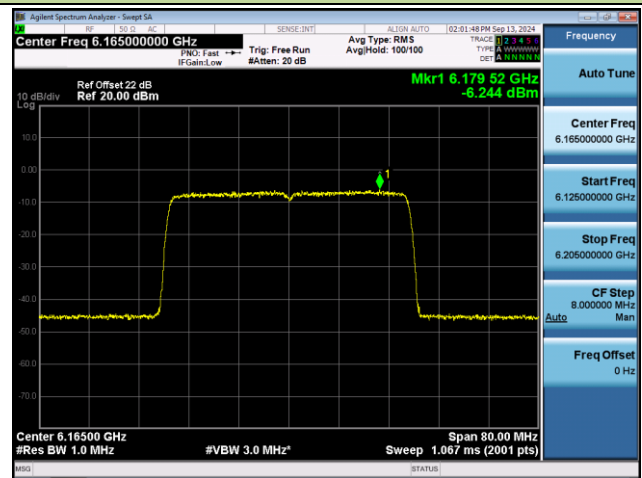

Channel 43 (6165MHz)