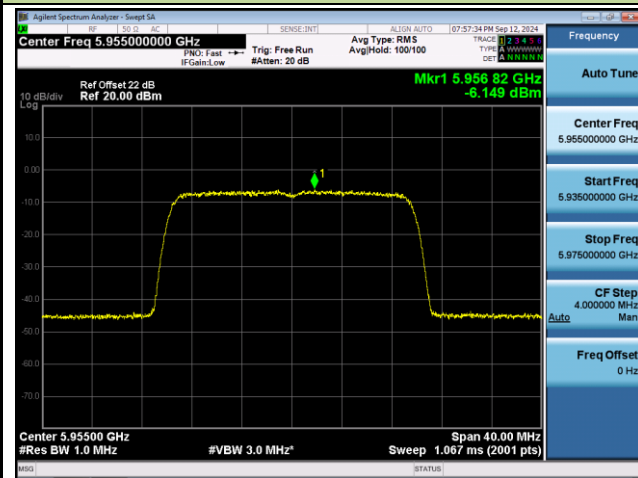

802.11be-EHT20 Power Spectral Density- Ant 1 (Nss = 2)

Channel 01 (5955MHz)