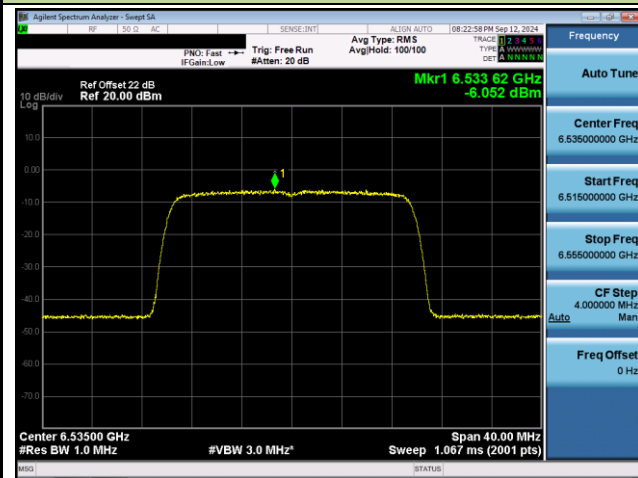

802.11be-EHT20 Power Spectral Density- Ant 1 (Nss = 2)

Channel 117 (6535MHz)