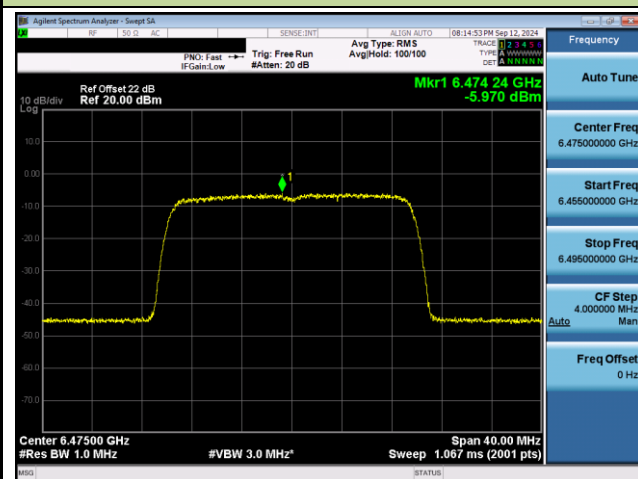

Channel 207 (6985MHz)

## 802.11be-EHT20 Power Spectral Density- Ant 1 (Nss = 2)

Channel 01 (5955MHz)

Channel 45 (6175MHz)

Channel 93 (6415MHz)

Channel 97 (6435MHz)

Channel 105 (6475MHz)

Channel 113 (6515MHz)