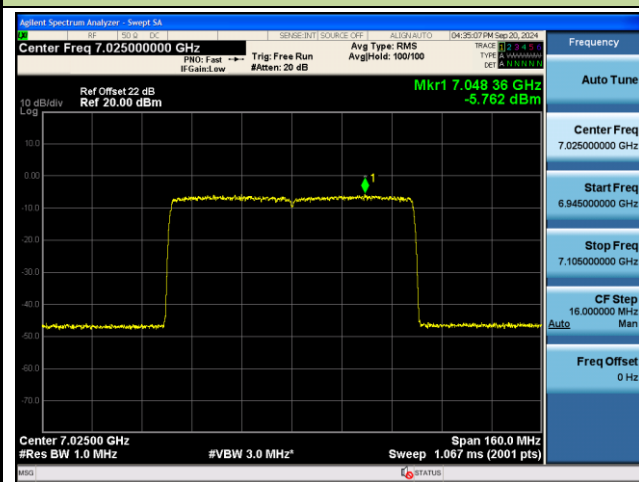

Channel 151 (6705MHz)

Channel 167 (6785MHz)

Channel 183 (6865MHz)

Channel 199 (6945MHz)

Channel 215 (7025MHz)

Channel 207 (6985MHz)