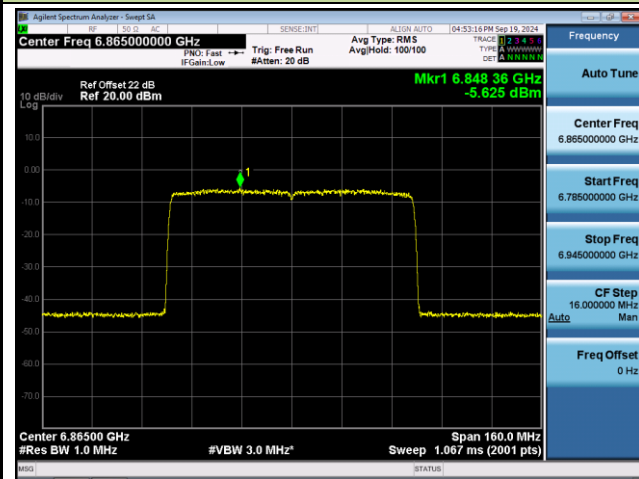

Channel 183 (6865MHz)