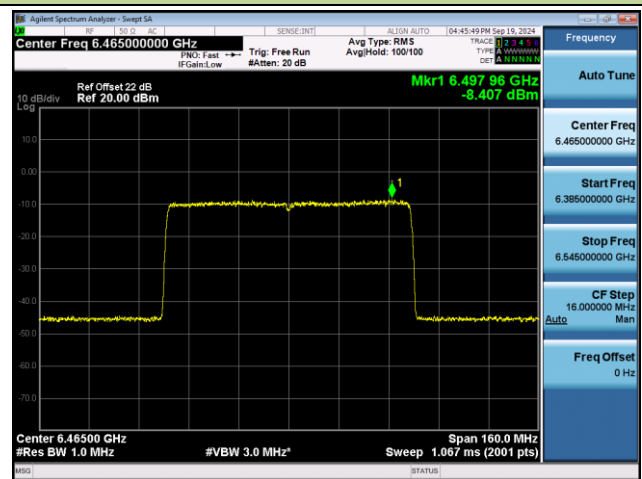

## 802.11ax-HE80 Power Spectral Density- Ant 1 (Nss = 2)

Channel 07 (5985MHz)

Channel 39 (6145MHz)

Channel 87 (6385MHz)

Channel 103 (6465MHz)

Channel 119 (6545MHz)

Channel 135 (6625MHz)

802.11ax-HE80 Power Spectral Density- Ant 1 (Nss = 2)