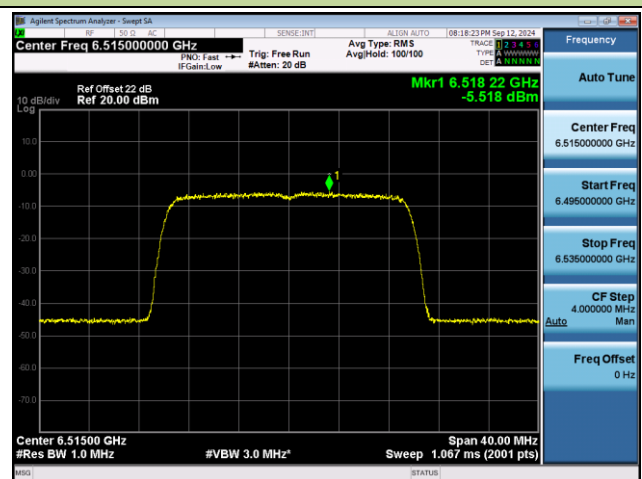

Channel 207 (6985MHz)

## 802.11be-EHT20 Power Spectral Density- Ant 1 (Nss = 2)

Channel 01 (5955MHz)

Channel 45 (6175MHz)

Channel 93 (6415MHz)

Channel 97 (6435MHz)

Channel 105 (6475MHz)

Channel 113 (6515MHz)