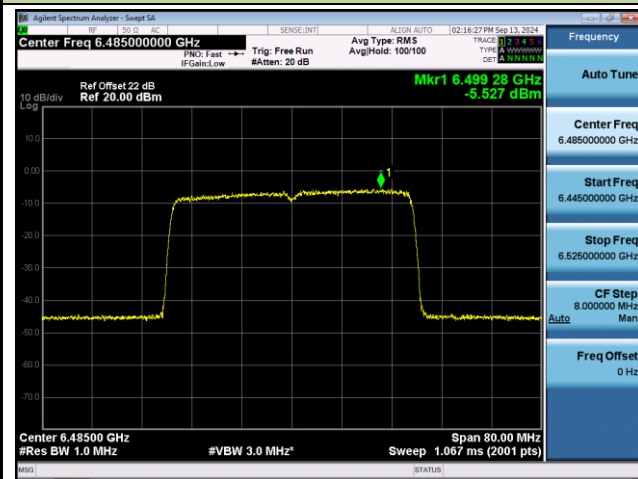

## 802.11ax-HE40 Power Spectral Density- Ant 1 (Nss = 2)

Channel 03 (5965MHz)

Channel 43 (6165MHz)

Channel 91 (6405MHz)

Channel 99 (6445MHz)

Channel 107 (6485MHz)

Channel 115 (6525MHz)

Channel 227 (7085MHz)

Frequency	
Auto Tune	
Center Freq	7.08500000 GHz
Start Freq	7.04500000 GHz
Stop Freq	7.12500000 GHz
CF Step	8.000000 MHz
Auto	Man
Freq Offset	0 Hz