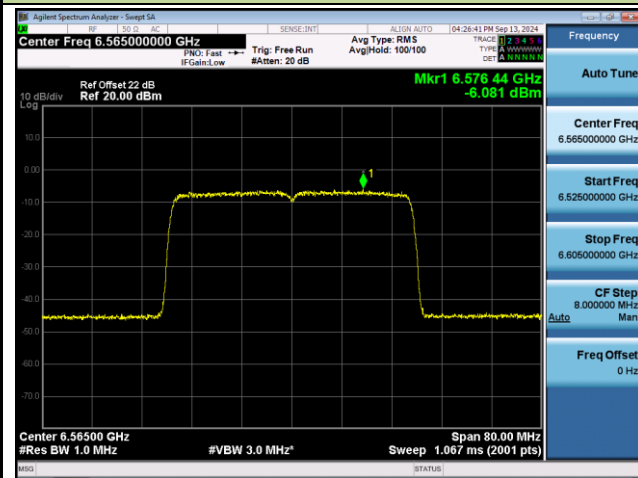

802.11be-EHT40 Power Spectral Density- Ant 1 (Nss = 2)

Channel 123 (6565MHz)