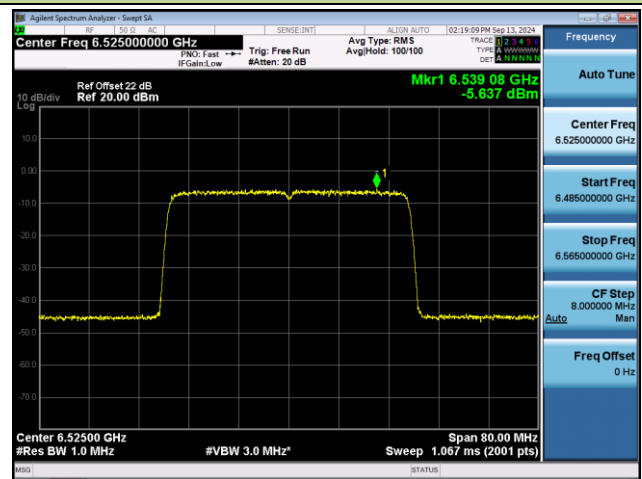

Channel 115 (6525MHz)