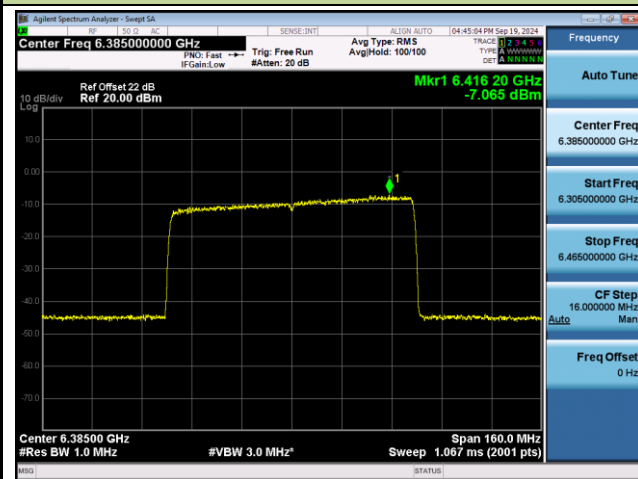

## 802.11ax-HE80 Power Spectral Density- Ant 1 (Nss = 2)

Channel 07 (5985MHz)

Channel 39 (6145MHz)

Channel 87 (6385MHz)

Channel 103 (6465MHz)

Channel 119 (6545MHz)

Channel 135 (6625MHz)

802.11ax-HE80 Power Spectral Density- Ant 1 (Nss = 2)