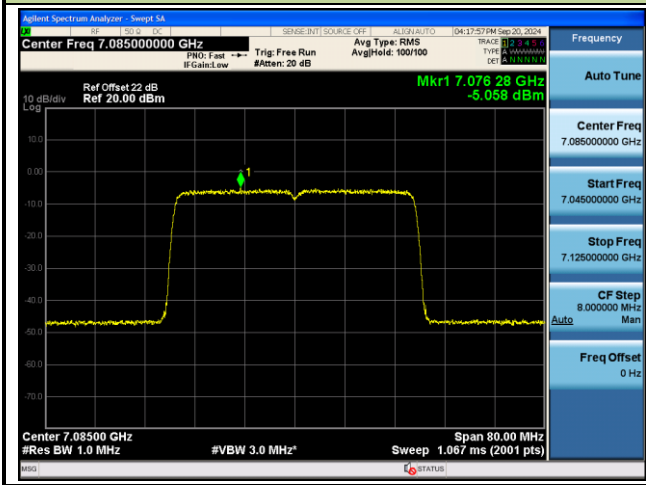

## 802.11ax-HE40 Power Spectral Density- Ant 1 (Nss = 2)

Channel 123 (6565MHz)

Channel 147 (6685MHz)

Channel 179 (6845MHz)

Channel 187 (6885MHz)

Channel 195 (6925MHz)

Channel 211 (7005MHz)

802.11ax-HE40 Power Spectral Density- Ant 1 (Nss = 2)

Channel 227 (7085MHz)

Frequency	
Auto Tune	
Center Freq	7.08500000 GHz
Start Freq	7.04500000 GHz
Stop Freq	7.12500000 GHz
CF Step	8.000000 MHz
Auto	Man
Freq Offset	0 Hz