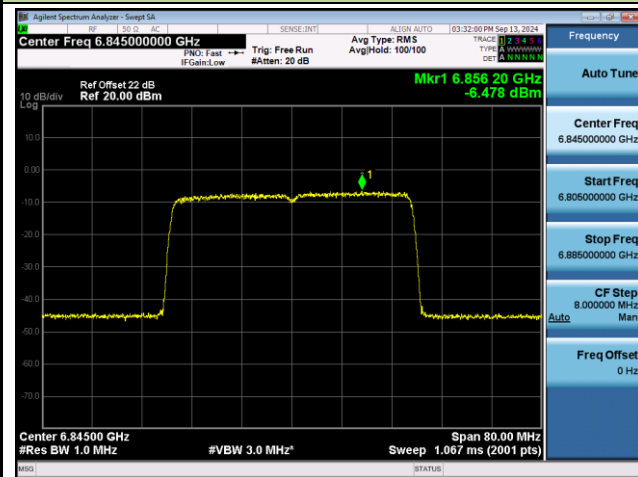

## 802.11ax-HE40 Power Spectral Density- Ant 1 (Nss = 2)

Channel 123 (6565MHz)

Channel 147 (6685MHz)

Channel 179 (6845MHz)

Channel 187 (6885MHz)

Channel 195 (6925MHz)

Channel 211 (7005MHz)

802.11ax-HE40 Power Spectral Density- Ant 1 (Nss = 2)

Channel 227 (7085MHz)

Frequency	
Auto Tune	
Center Freq	7.08500000 GHz
Start Freq	7.04500000 GHz
Stop Freq	7.12500000 GHz
CF Step	8.000000 MHz
Auto	Man
Freq Offset	0 Hz