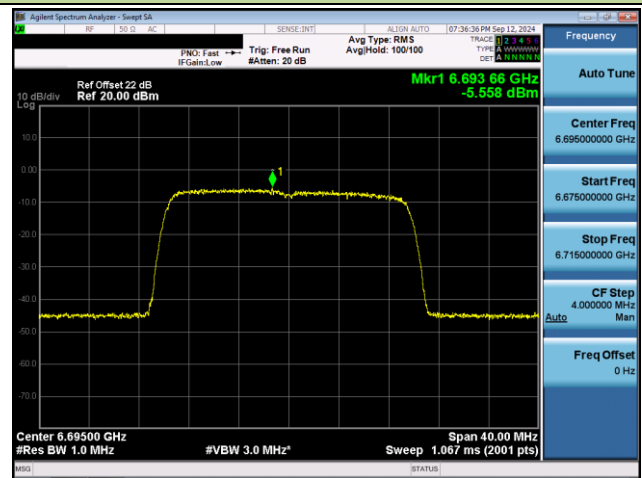

## 802.11ax-HE20 Power Spectral Density- Ant 1 (Nss = 2)

Channel 117 (6535MHz)

Channel 149 (6695MHz)

Channel 181 (6855MHz)

Channel 185 (6875MHz)

Channel 189 (6895MHz)

Channel 213 (7015MHz)

802.11ax-HE20 Power Spectral Density- Ant 1 (Nss = 2)

Channel 229 (7095MHz)

Channel 227 (7085MHz)

Frequency	
Auto Tune	
Center Freq	7.08500000 GHz
Start Freq	7.04500000 GHz
Stop Freq	7.12500000 GHz
CF Step	8.000000 MHz
Auto	Man
Freq Offset	0 Hz