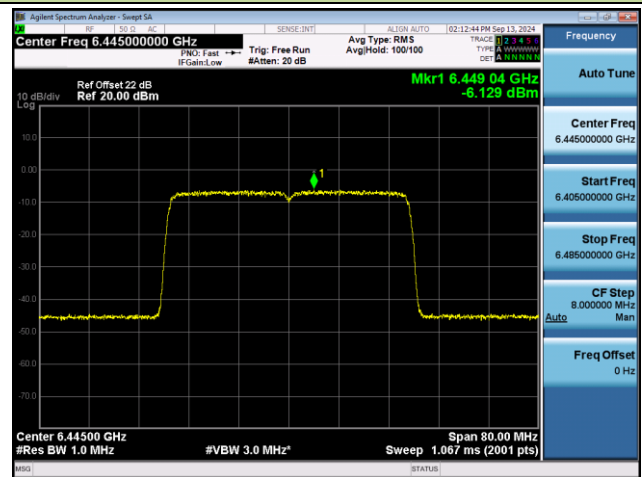

Channel 99 (6445MHz)