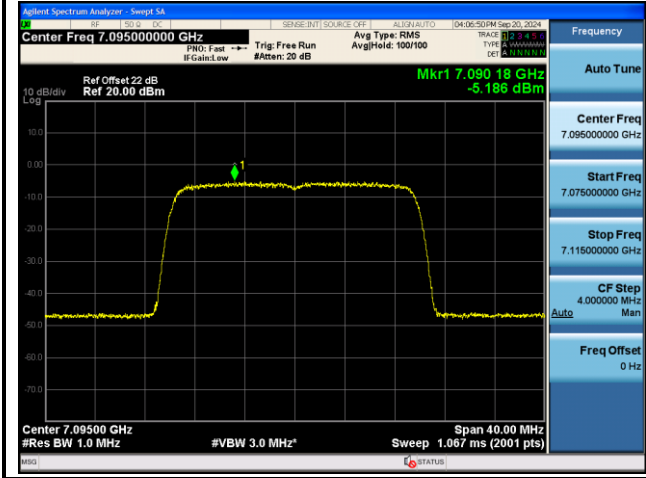

## 802.11ax-HE20 Power Spectral Density- Ant 1 (Nss = 2)

Channel 117 (6535MHz)

Channel 149 (6695MHz)

Channel 181 (6855MHz)

Channel 185 (6875MHz)

Channel 189 (6895MHz)

Channel 213 (7015MHz)

802.11ax-HE20 Power Spectral Density- Ant 1 (Nss = 2)

Channel 229 (7095MHz)

Channel 227 (7085MHz)

Frequency	
Auto Tune	
Center Freq	7.08500000 GHz
Start Freq	7.04500000 GHz
Stop Freq	7.12500000 GHz
CF Step	8.000000 MHz
Auto	Man
Freq Offset	0 Hz