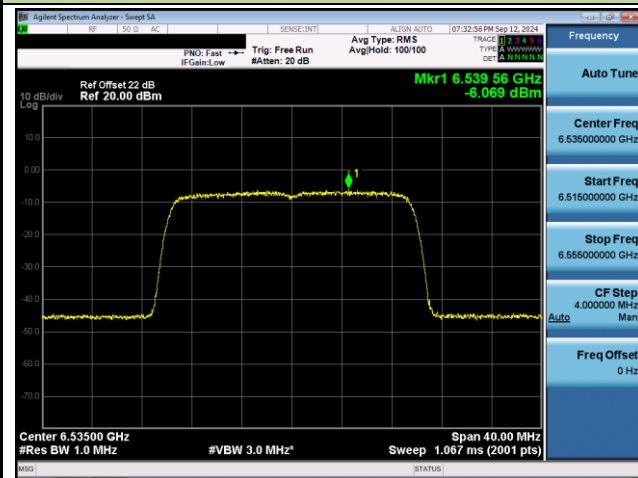

## 802.11ax-HE20 Power Spectral Density- Ant 1 (Nss = 2)

Channel 117 (6535MHz)

Channel 149 (6695MHz)

Channel 181 (6855MHz)

Channel 185 (6875MHz)

Channel 189 (6895MHz)

Channel 213 (7015MHz)

802.11ax-HE20 Power Spectral Density- Ant 1 (Nss = 2)

Channel 229 (7095MHz)

Channel 227 (7085MHz)

Frequency	
Auto Tune	
Center Freq	7.08500000 GHz
Start Freq	7.04500000 GHz
Stop Freq	7.12500000 GHz
CF Step	8.000000 MHz
Auto	Man
Freq Offset	0 Hz