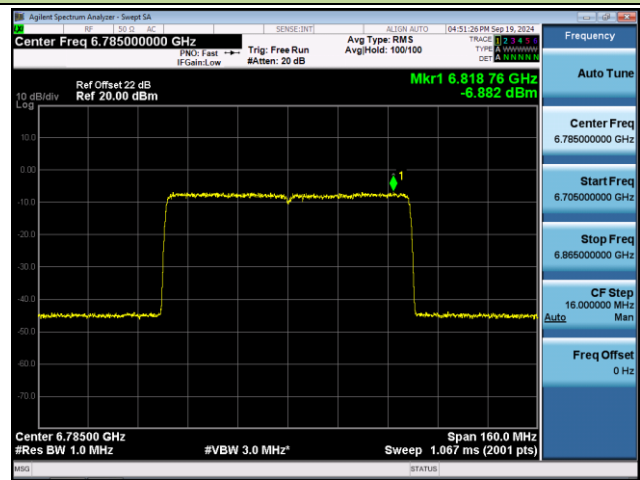

Channel 167 (6785MHz)