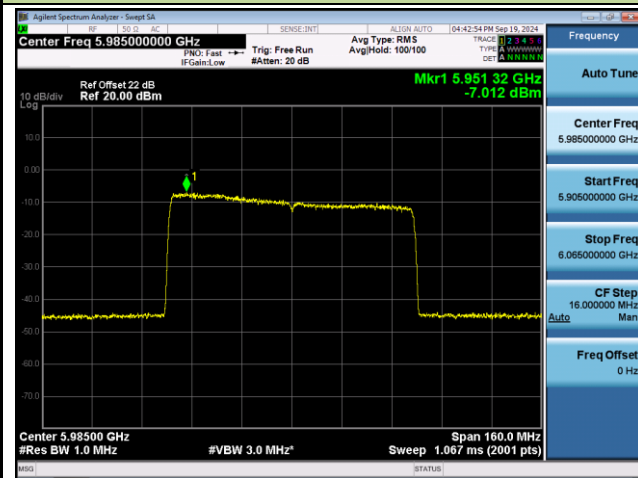

802.11ax-HE80 Power Spectral Density- Ant 1 (Nss = 2)

Channel 07 (5985MHz)