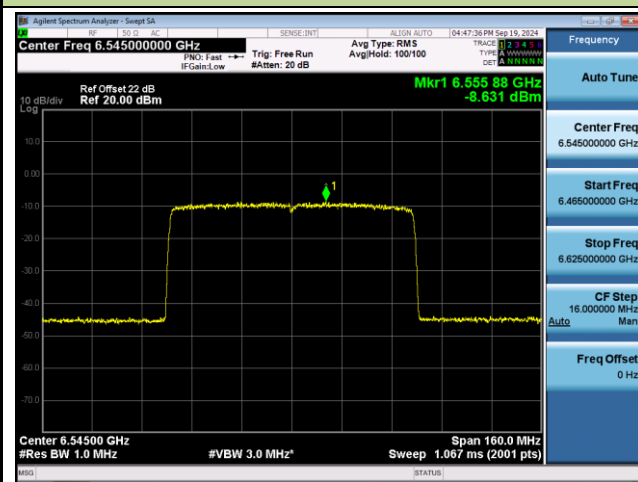

Channel 227 (7085MHz)

Frequency	
Auto Tune	
Center Freq	7.08500000 GHz
Start Freq	7.04500000 GHz
Stop Freq	7.12500000 GHz
CF Step	8.000000 MHz
Auto	Man
Freq Offset	0 Hz

## 802.11ax-HE80 Power Spectral Density- Ant 1 (Nss = 2)

Channel 07 (5985MHz)

Channel 39 (6145MHz)

Channel 87 (6385MHz)

Channel 103 (6465MHz)

Channel 119 (6545MHz)

Channel 135 (6625MHz)

802.11ax-HE80 Power Spectral Density- Ant 1 (Nss = 2)