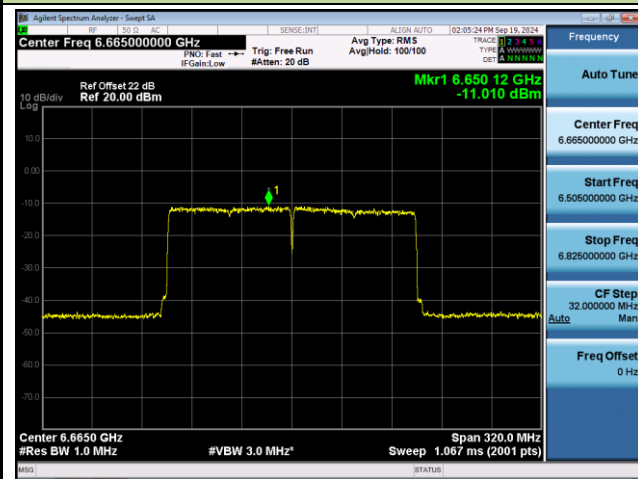

## 802.11ax-HE160 Power Spectral Density- Ant 1 (Nss = 2)

Channel 15 (6025MHz)

Channel 47 (6185MHz)

Channel 79 (6345MHz)

Channel 111 (6505MHz)

Channel 143 (6665MHz)

Channel 175 (6825MHz)

802.11ax-HE160 Power Spectral Density- Ant 1 (Nss = 2)

Channel 207 (6985MHz)