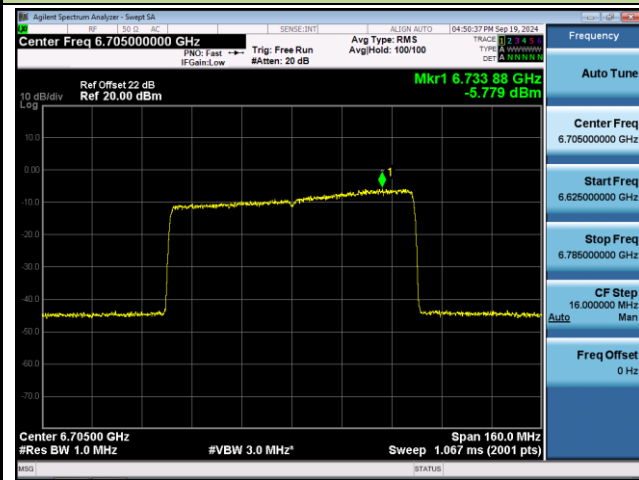

802.11ax-HE80 Power Spectral Density- Ant 1 (Nss = 2)

Channel 151 (6705MHz)