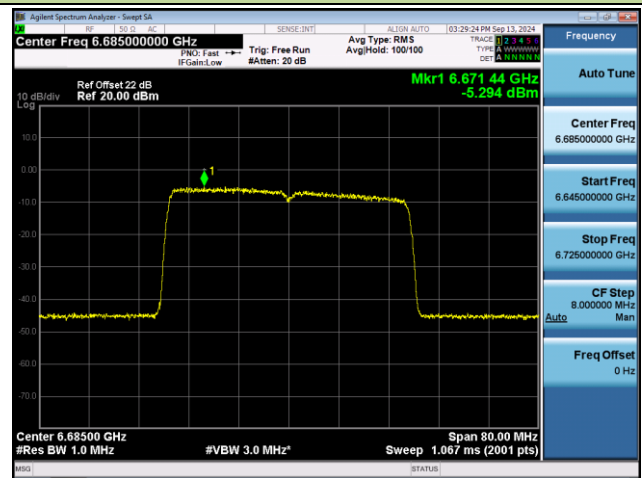

Channel 147 (6685MHz)