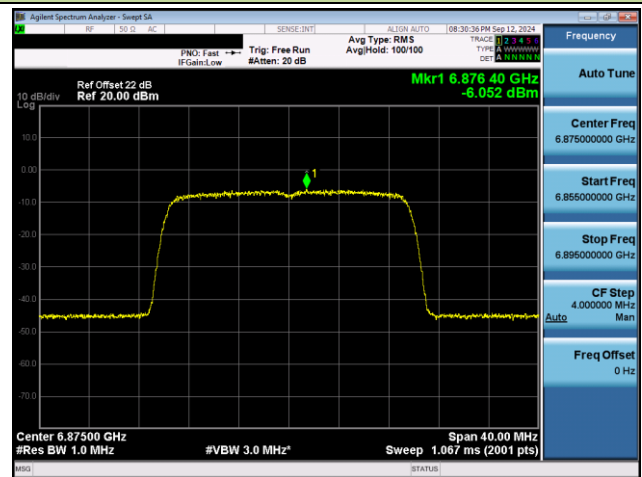

## 802.11be-EHT20 Power Spectral Density- Ant 1 (Nss = 2)

Channel 117 (6535MHz)

Channel 149 (6695MHz)

Channel 181 (6855MHz)

Channel 185 (6875MHz)

Channel 189 (6895MHz)

Channel 213 (7015MHz)

802.11be-EHT20 Power Spectral Density- Ant 1 (Nss = 2)

Channel 229 (7095MHz)