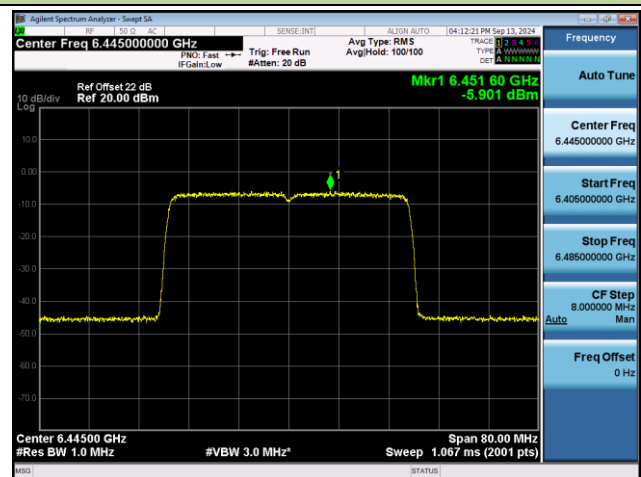

## 802.11be-EHT40 Power Spectral Density- Ant 1 (Nss = 2)

Channel 03 (5965MHz)

Channel 43 (6165MHz)

Channel 91 (6405MHz)

Channel 99 (6445MHz)

Channel 107 (6485MHz)

Channel 115 (6525MHz)