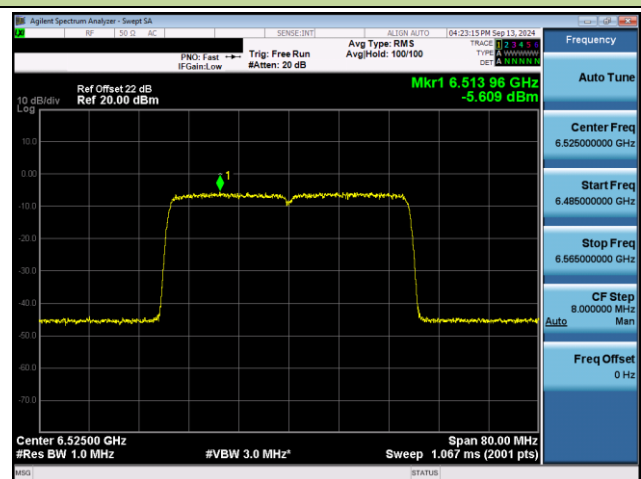

## 802.11be-EHT40 Power Spectral Density- Ant 1 (Nss = 2)

Channel 03 (5965MHz)

Channel 43 (6165MHz)

Channel 91 (6405MHz)

Channel 99 (6445MHz)

Channel 107 (6485MHz)

Channel 115 (6525MHz)