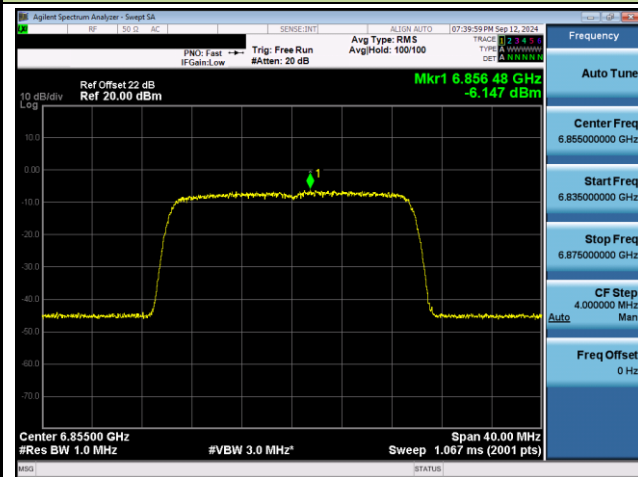

## 802.11ax-HE20 Power Spectral Density- Ant 1 (Nss = 2)

Channel 117 (6535MHz)

Channel 149 (6695MHz)

Channel 181 (6855MHz)

Channel 185 (6875MHz)

Channel 189 (6895MHz)

Channel 213 (7015MHz)

802.11ax-HE20 Power Spectral Density- Ant 1 (Nss = 2)

Channel 229 (7095MHz)