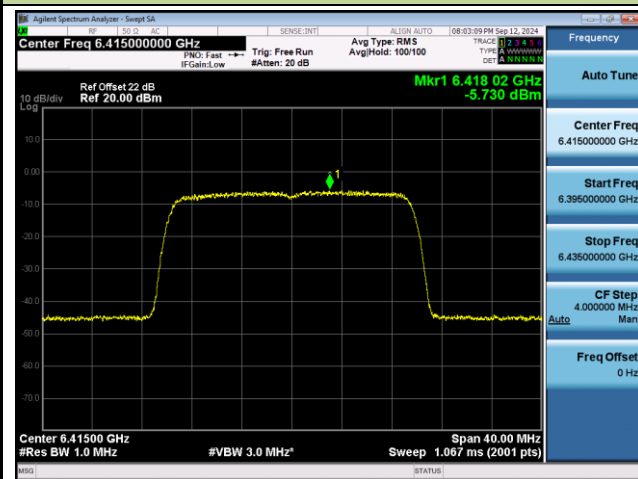

Channel 207 (6985MHz)

## 802.11be-EHT20 Power Spectral Density- Ant 1 (Nss = 2)

Channel 01 (5955MHz)

Channel 45 (6175MHz)

Channel 93 (6415MHz)

Channel 97 (6435MHz)

Channel 105 (6475MHz)

Channel 113 (6515MHz)