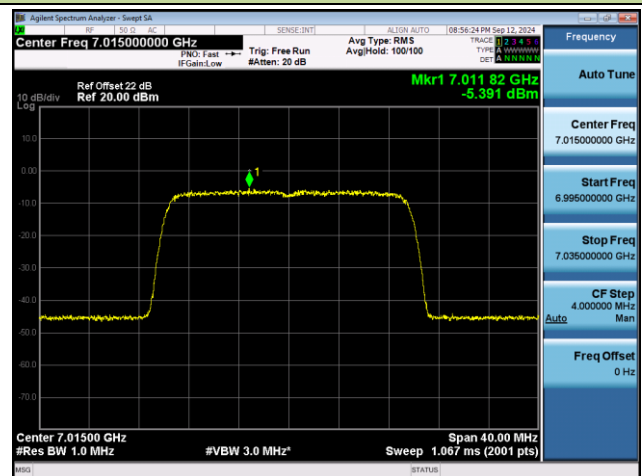

## 802.11be-EHT20 Power Spectral Density- Ant 1 (Nss = 2)

Channel 117 (6535MHz)

Channel 149 (6695MHz)

Channel 181 (6855MHz)

Channel 185 (6875MHz)

Channel 189 (6895MHz)

Channel 213 (7015MHz)

802.11be-EHT20 Power Spectral Density- Ant 1 (Nss = 2)

Channel 229 (7095MHz)