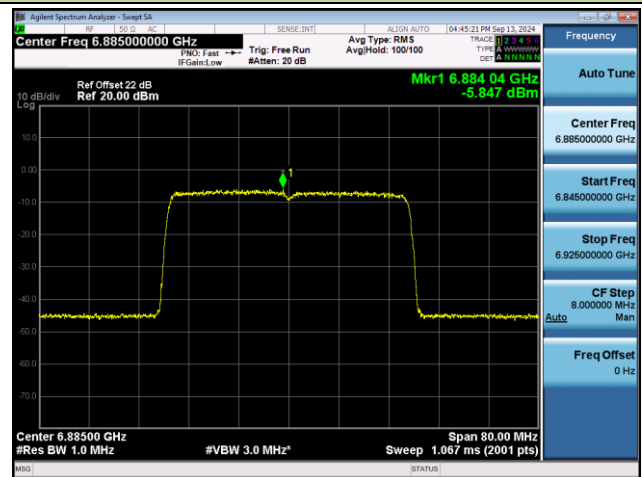

## 802.11be-EHT40 Power Spectral Density- Ant 1 (Nss = 2)

Channel 123 (6565MHz)

Channel 147 (6685MHz)

Channel 179 (6845MHz)

Channel 187 (6885MHz)

Channel 195 (6925MHz)

Channel 211 (7005MHz)

802.11be-EHT40 Power Spectral Density- Ant 1 (Nss = 2)

Channel 227 (7085MHz)