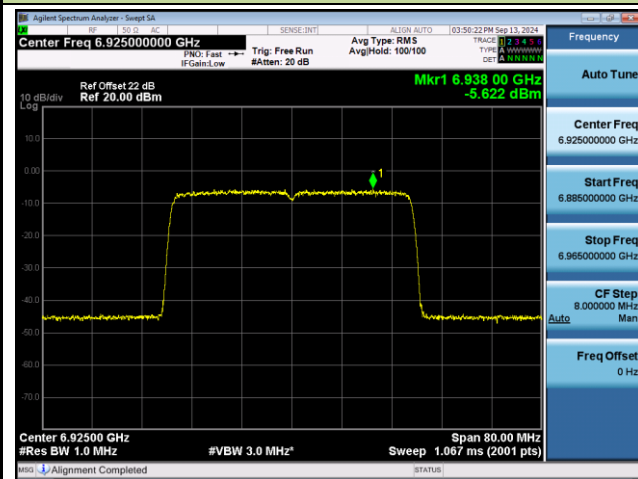

## 802.11ax-HE40 Power Spectral Density- Ant 1 (Nss = 2)

Channel 123 (6565MHz)

Channel 147 (6685MHz)

Channel 179 (6845MHz)

Channel 187 (6885MHz)

Channel 195 (6925MHz)

Channel 211 (7005MHz)

802.11ax-HE40 Power Spectral Density- Ant 1 (Nss = 2)

Channel 227 (7085MHz)

Frequency	
Auto Tune	
Center Freq	7.08500000 GHz
Start Freq	7.04500000 GHz
Stop Freq	7.12500000 GHz
CF Step	8.000000 MHz
Auto	Man
Freq Offset	0 Hz