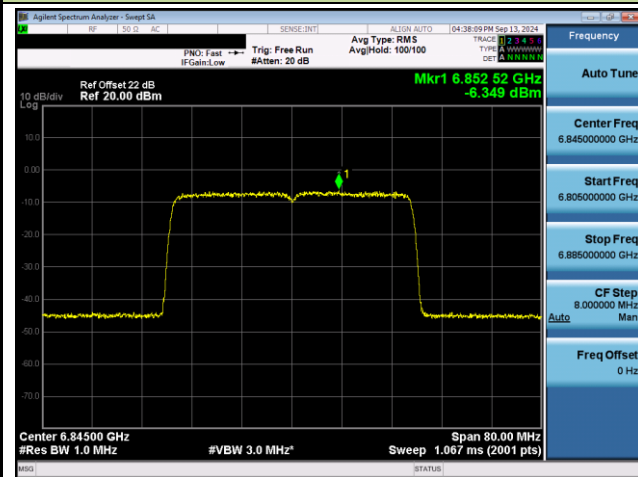

## 802.11be-EHT40 Power Spectral Density- Ant 1 (Nss = 2)

Channel 123 (6565MHz)

Channel 147 (6685MHz)

Channel 179 (6845MHz)

Channel 187 (6885MHz)

Channel 195 (6925MHz)

Channel 211 (7005MHz)

802.11be-EHT40 Power Spectral Density- Ant 1 (Nss = 2)

Channel 227 (7085MHz)