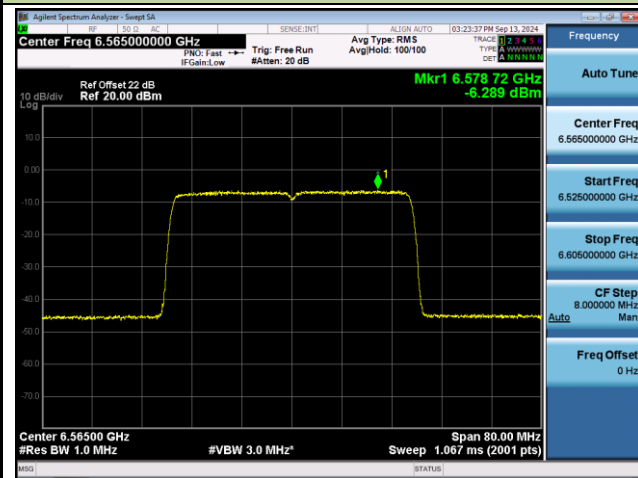

802.11ax-HE40 Power Spectral Density- Ant 1 (Nss = 2)

Channel 123 (6565MHz)