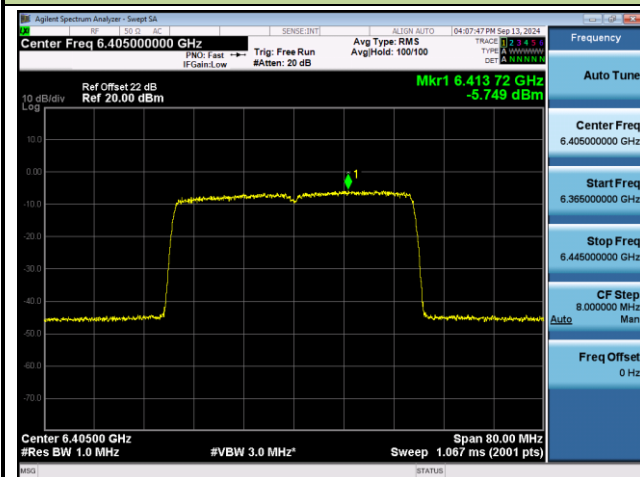

## 802.11be-EHT40 Power Spectral Density- Ant 1 (Nss = 2)

Channel 03 (5965MHz)

Channel 43 (6165MHz)

Channel 91 (6405MHz)

Channel 99 (6445MHz)

Channel 107 (6485MHz)

Channel 115 (6525MHz)