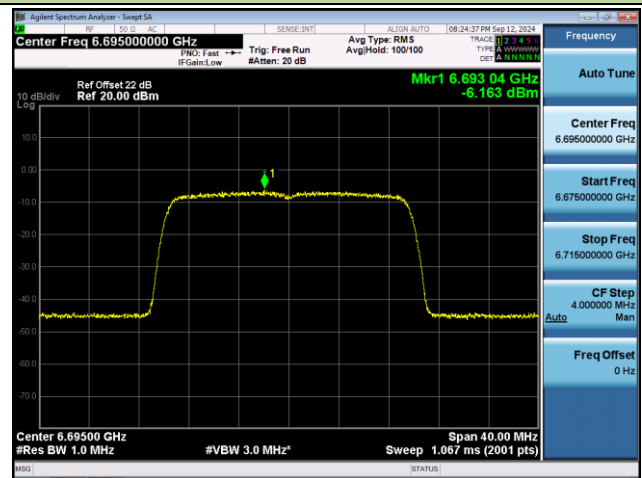

Channel 149 (6695MHz)