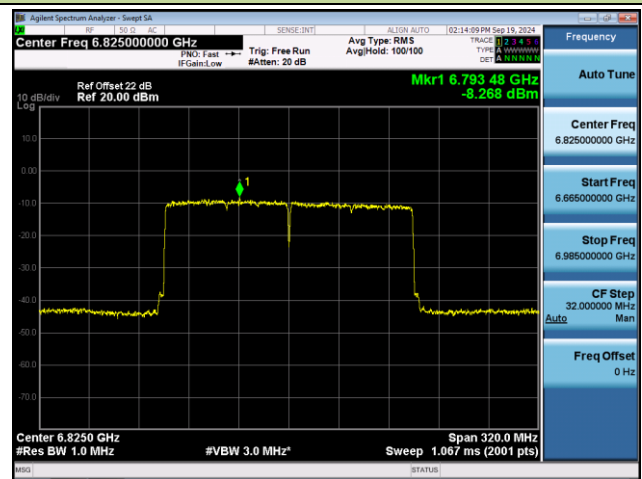

## 802.11ax-HE160 Power Spectral Density- Ant 1 (Nss = 2)

Channel 15 (6025MHz)

Channel 47 (6185MHz)

Channel 79 (6345MHz)

Channel 111 (6505MHz)

Channel 143 (6665MHz)

Channel 175 (6825MHz)

802.11ax-HE160 Power Spectral Density- Ant 1 (Nss = 2)

Channel 207 (6985MHz)