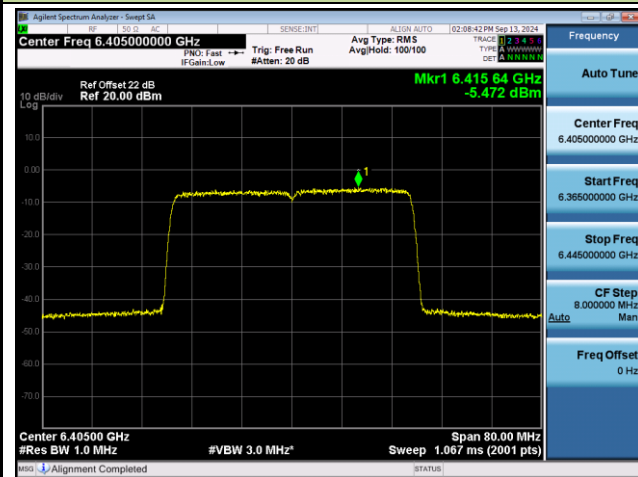

## 802.11ax-HE40 Power Spectral Density- Ant 1 (Nss = 2)

Channel 03 (5965MHz)

Channel 43 (6165MHz)

Channel 91 (6405MHz)

Channel 99 (6445MHz)

Channel 107 (6485MHz)

Channel 115 (6525MHz)

Channel 227 (7085MHz)

Frequency	
Auto Tune	
Center Freq	7.08500000 GHz
Start Freq	7.04500000 GHz
Stop Freq	7.12500000 GHz
CF Step	8.000000 MHz
Auto	Man
Freq Offset	0 Hz