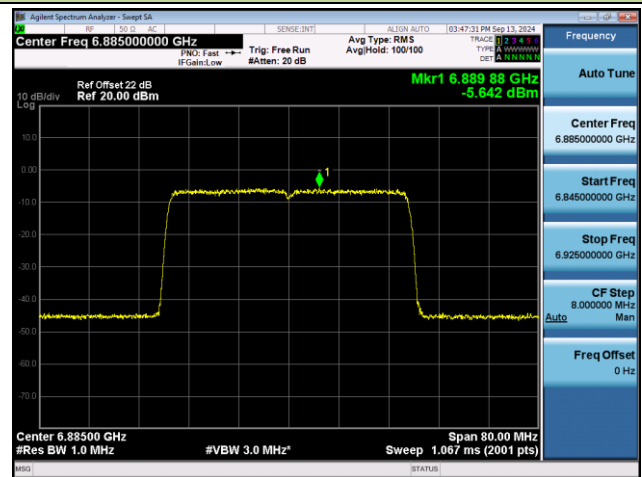

## 802.11ax-HE40 Power Spectral Density- Ant 1 (Nss = 2)

Channel 123 (6565MHz)

Channel 147 (6685MHz)

Channel 179 (6845MHz)

Channel 187 (6885MHz)

Channel 195 (6925MHz)

Channel 211 (7005MHz)

802.11ax-HE40 Power Spectral Density- Ant 1 (Nss = 2)

Channel 227 (7085MHz)

Frequency	
Auto Tune	
Center Freq	7.08500000 GHz
Start Freq	7.04500000 GHz
Stop Freq	7.12500000 GHz
CF Step	8.000000 MHz
Auto	Man
Freq Offset	0 Hz