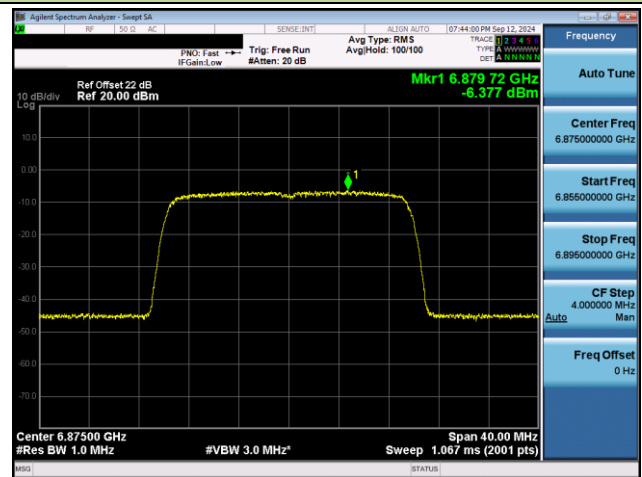

## 802.11ax-HE20 Power Spectral Density- Ant 1 (Nss = 2)

Channel 117 (6535MHz)

Channel 149 (6695MHz)

Channel 181 (6855MHz)

Channel 185 (6875MHz)

Channel 189 (6895MHz)

Channel 213 (7015MHz)

802.11ax-HE20 Power Spectral Density- Ant 1 (Nss = 2)

Channel 229 (7095MHz)

Channel 227 (7085MHz)

Frequency	
Auto Tune	
Center Freq	7.08500000 GHz
Start Freq	7.04500000 GHz
Stop Freq	7.12500000 GHz
CF Step	8.000000 MHz
Auto	Man
Freq Offset	0 Hz