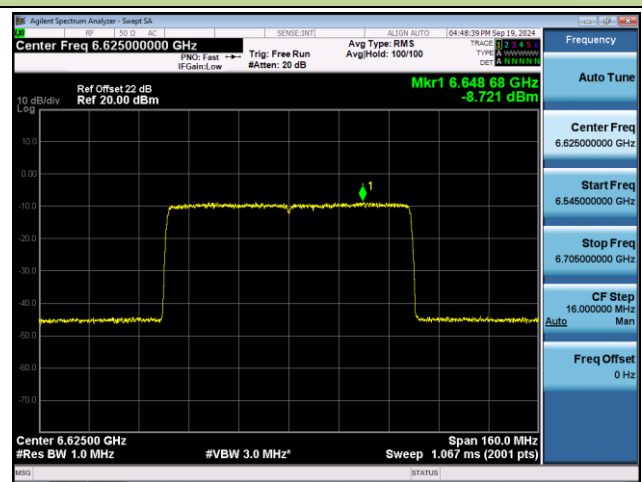

Channel 227 (7085MHz)

Frequency	
Auto Tune	
Center Freq	7.08500000 GHz
Start Freq	7.04500000 GHz
Stop Freq	7.12500000 GHz
CF Step	8.000000 MHz
Auto	Man
Freq Offset	0 Hz

## 802.11ax-HE80 Power Spectral Density- Ant 1 (Nss = 2)

Channel 07 (5985MHz)

Channel 39 (6145MHz)

Channel 87 (6385MHz)

Channel 103 (6465MHz)

Channel 119 (6545MHz)

Channel 135 (6625MHz)

802.11ax-HE80 Power Spectral Density- Ant 1 (Nss = 2)