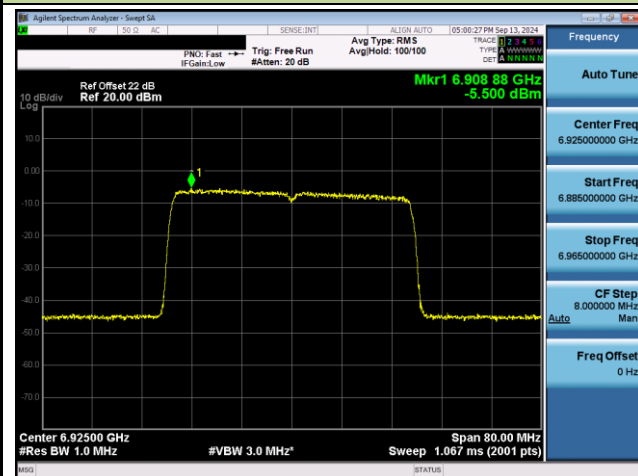

## 802.11be-EHT40 Power Spectral Density- Ant 1 (Nss = 2)

Channel 123 (6565MHz)

Channel 147 (6685MHz)

Channel 179 (6845MHz)

Channel 187 (6885MHz)

Channel 195 (6925MHz)

Channel 211 (7005MHz)

802.11be-EHT40 Power Spectral Density- Ant 1 (Nss = 2)

Channel 227 (7085MHz)