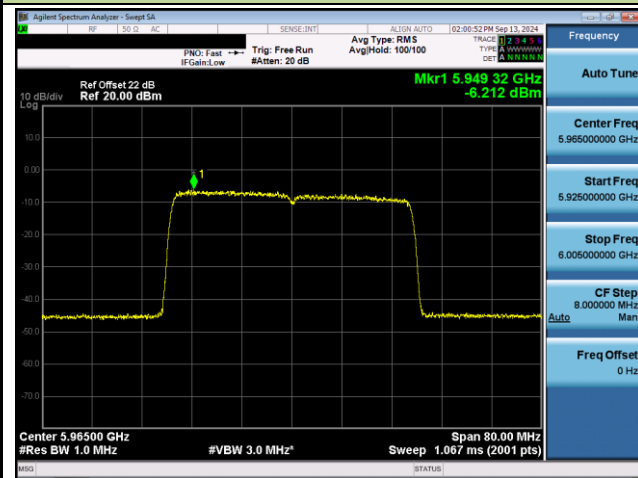

802.11ax-HE40 Power Spectral Density- Ant 1 (Nss = 2)

Channel 03 (5965MHz)