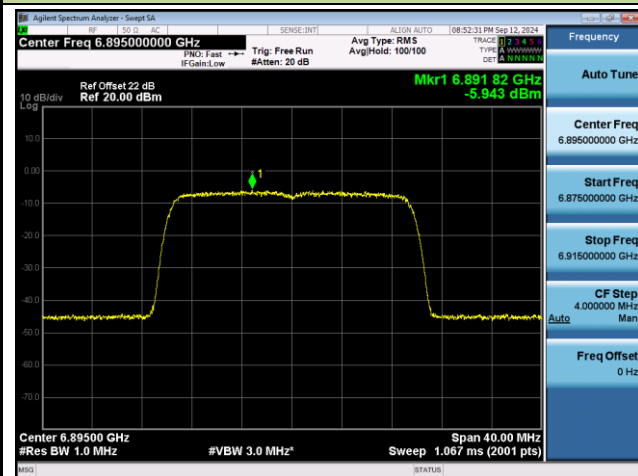

## 802.11be-EHT20 Power Spectral Density- Ant 1 (Nss = 2)

Channel 117 (6535MHz)

Channel 149 (6695MHz)

Channel 181 (6855MHz)

Channel 185 (6875MHz)

Channel 189 (6895MHz)

Channel 213 (7015MHz)

802.11be-EHT20 Power Spectral Density- Ant 1 (Nss = 2)

Channel 229 (7095MHz)