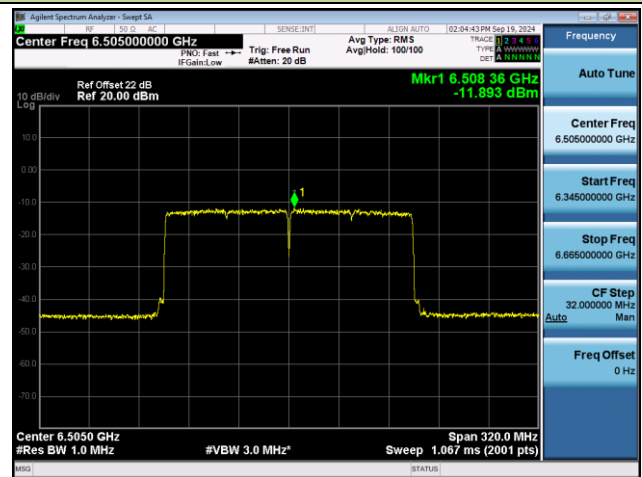

## 802.11ax-HE160 Power Spectral Density- Ant 1 (Nss = 2)

Channel 15 (6025MHz)

Channel 47 (6185MHz)

Channel 79 (6345MHz)

Channel 111 (6505MHz)

Channel 143 (6665MHz)

Channel 175 (6825MHz)

802.11ax-HE160 Power Spectral Density- Ant 1 (Nss = 2)

Channel 207 (6985MHz)