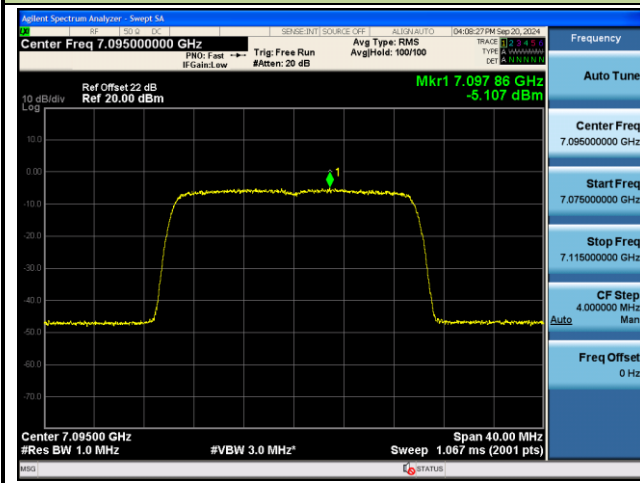

## 802.11be-EHT20 Power Spectral Density- Ant 1 (Nss = 2)

Channel 117 (6535MHz)

Channel 149 (6695MHz)

Channel 181 (6855MHz)

Channel 185 (6875MHz)

Channel 189 (6895MHz)

Channel 213 (7015MHz)

802.11be-EHT20 Power Spectral Density- Ant 1 (Nss = 2)

Channel 229 (7095MHz)