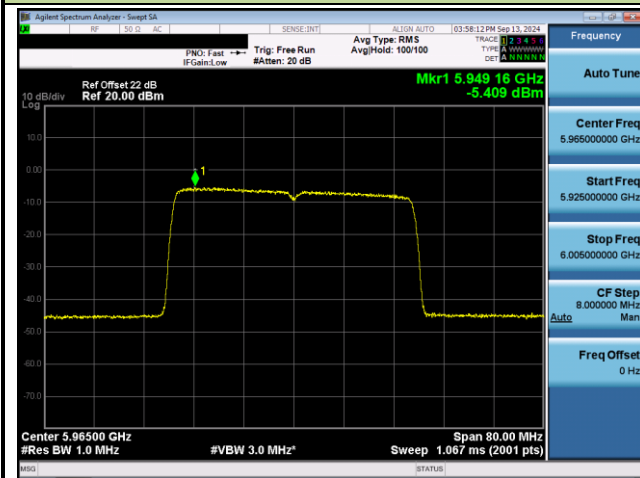

802.11be-EHT40 Power Spectral Density- Ant 1 (Nss = 2)

Channel 03 (5965MHz)