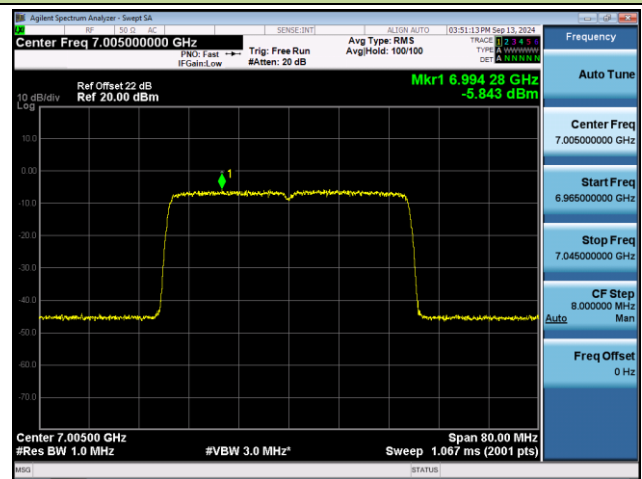

## 802.11ax-HE40 Power Spectral Density- Ant 1 (Nss = 2)

Channel 123 (6565MHz)

Channel 147 (6685MHz)

Channel 179 (6845MHz)

Channel 187 (6885MHz)

Channel 195 (6925MHz)

Channel 211 (7005MHz)

802.11ax-HE40 Power Spectral Density- Ant 1 (Nss = 2)

Channel 227 (7085MHz)

Frequency	
Auto Tune	
Center Freq	7.08500000 GHz
Start Freq	7.04500000 GHz
Stop Freq	7.12500000 GHz
CF Step	8.000000 MHz
Auto	Man
Freq Offset	0 Hz