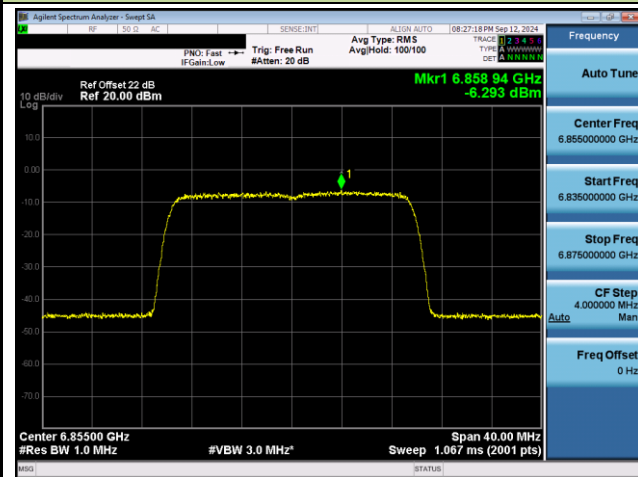

## 802.11be-EHT20 Power Spectral Density- Ant 1 (Nss = 2)

Channel 117 (6535MHz)

Channel 149 (6695MHz)

Channel 181 (6855MHz)

Channel 185 (6875MHz)

Channel 189 (6895MHz)

Channel 213 (7015MHz)

802.11be-EHT20 Power Spectral Density- Ant 1 (Nss = 2)

Channel 229 (7095MHz)