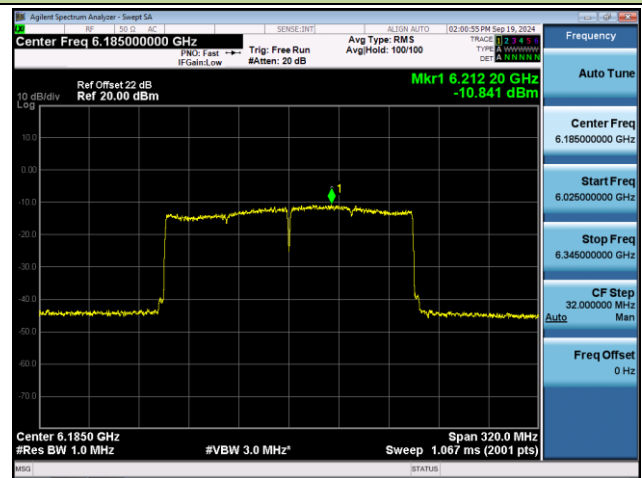

Channel 47 (6185MHz)