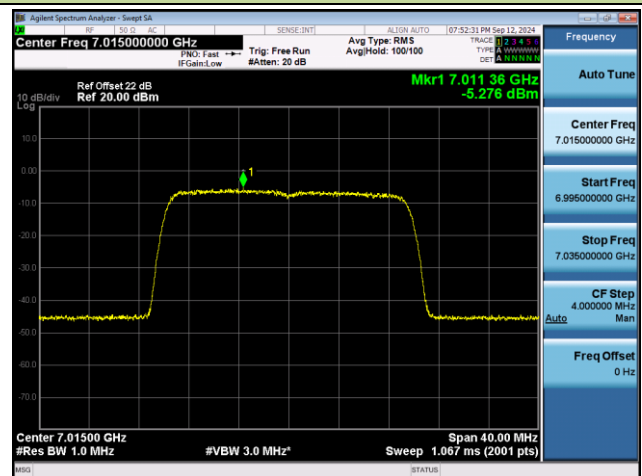

## 802.11ax-HE20 Power Spectral Density- Ant 1 (Nss = 2)

Channel 117 (6535MHz)

Channel 149 (6695MHz)

Channel 181 (6855MHz)

Channel 185 (6875MHz)

Channel 189 (6895MHz)

Channel 213 (7015MHz)

802.11ax-HE20 Power Spectral Density- Ant 1 (Nss = 2)

Channel 229 (7095MHz)

Channel 227 (7085MHz)

Frequency	
Auto Tune	
Center Freq	7.08500000 GHz
Start Freq	7.04500000 GHz
Stop Freq	7.12500000 GHz
CF Step	8.000000 MHz
Auto	Man
Freq Offset	0 Hz