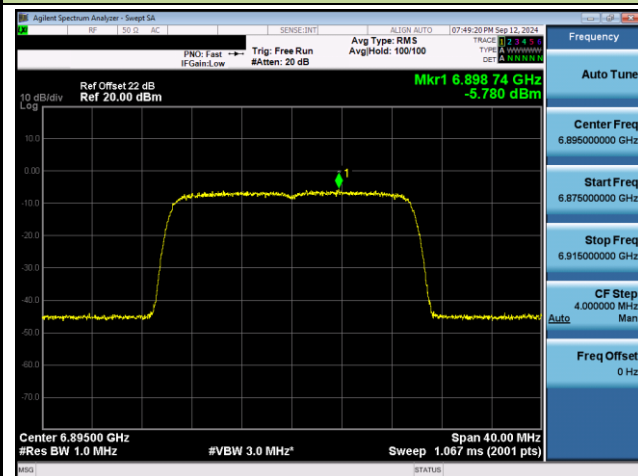

## 802.11ax-HE20 Power Spectral Density- Ant 1 (Nss = 2)

Channel 117 (6535MHz)

Channel 149 (6695MHz)

Channel 181 (6855MHz)

Channel 185 (6875MHz)

Channel 189 (6895MHz)

Channel 213 (7015MHz)

802.11ax-HE20 Power Spectral Density- Ant 1 (Nss = 2)

Channel 229 (7095MHz)

Channel 227 (7085MHz)

Frequency	
Auto Tune	
Center Freq	7.08500000 GHz
Start Freq	7.04500000 GHz
Stop Freq	7.12500000 GHz
CF Step	8.000000 MHz
Auto	Man
Freq Offset	0 Hz