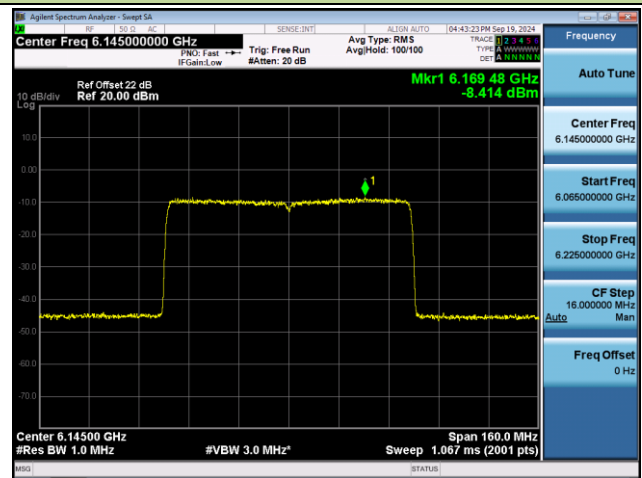

Channel 39 (6145MHz)