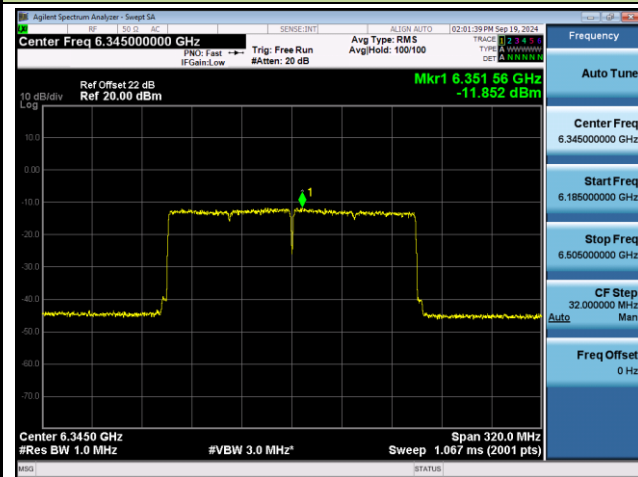

## 802.11ax-HE160 Power Spectral Density- Ant 1 (Nss = 2)

Channel 15 (6025MHz)

Channel 47 (6185MHz)

Channel 79 (6345MHz)

Channel 111 (6505MHz)

Channel 143 (6665MHz)

Channel 175 (6825MHz)

802.11ax-HE160 Power Spectral Density- Ant 1 (Nss = 2)

Channel 207 (6985MHz)