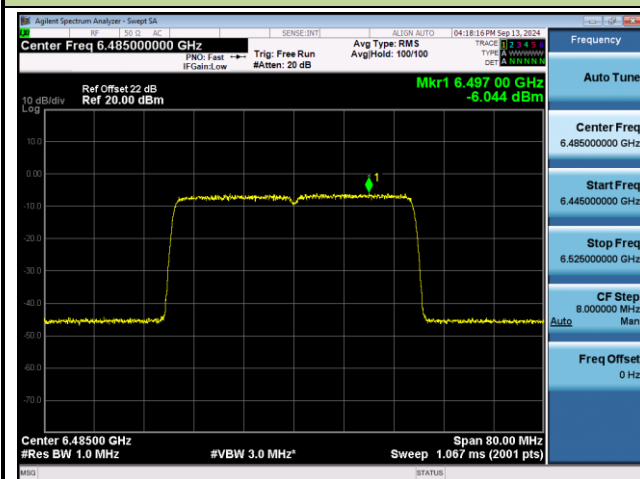

## 802.11be-EHT40 Power Spectral Density- Ant 1 (Nss = 2)

Channel 03 (5965MHz)

Channel 43 (6165MHz)

Channel 91 (6405MHz)

Channel 99 (6445MHz)

Channel 107 (6485MHz)

Channel 115 (6525MHz)