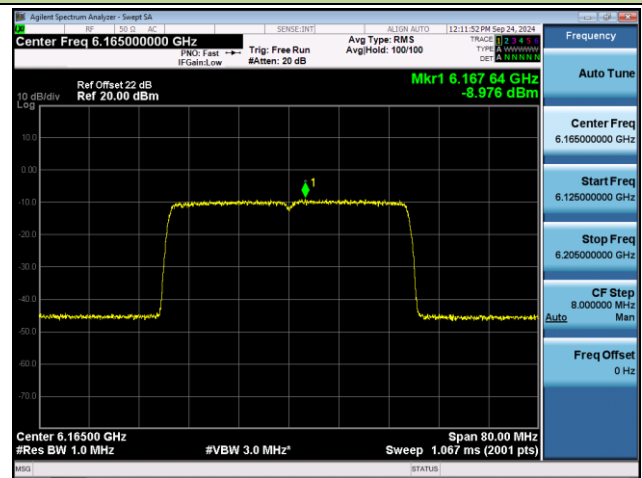

802.11be-EHT40 Power Spectral Density- Ant 1 (Nss = 1)

Channel 03 (5965MHz)

Channel 43 (6165MHz)

Channel 91 (6405MHz)

Channel 99 (6445MHz)

Channel 107 (6485MHz)

Channel 115 (6525MHz)

802.11be-EHT40 Power Spectral Density- Ant 1 (Nss = 1)