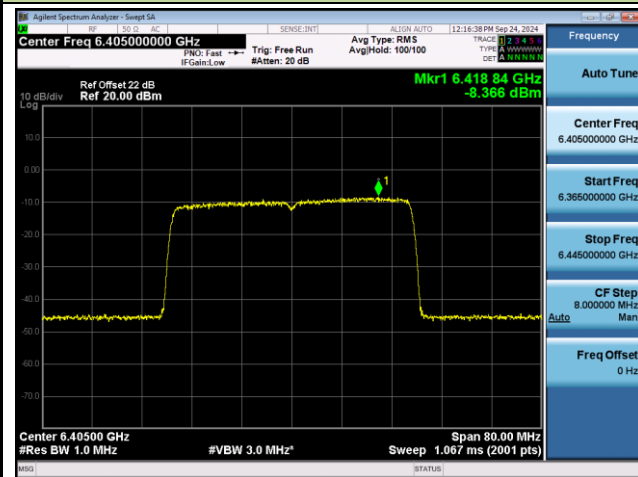

802.11be-EHT40 Power Spectral Density- Ant 1 (Nss = 1)

Channel 03 (5965MHz)

Channel 43 (6165MHz)

Channel 91 (6405MHz)

Channel 99 (6445MHz)

Channel 107 (6485MHz)

Channel 115 (6525MHz)

802.11be-EHT40 Power Spectral Density- Ant 1 (Nss = 1)