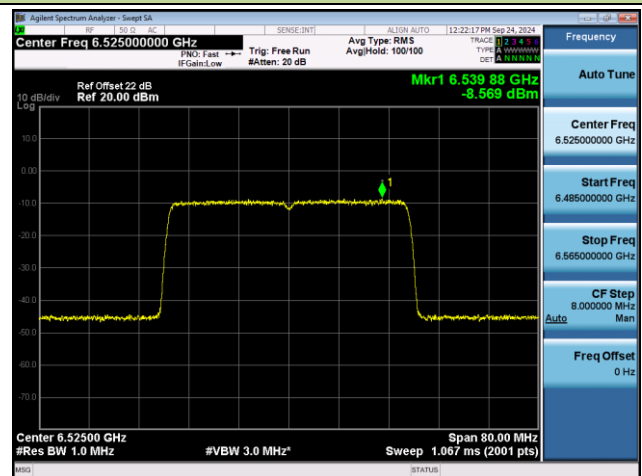

802.11be-EHT40 Power Spectral Density- Ant 1 (Nss = 1)

Channel 03 (5965MHz)

Channel 43 (6165MHz)

Channel 91 (6405MHz)

Channel 99 (6445MHz)

Channel 107 (6485MHz)

Channel 115 (6525MHz)

802.11be-EHT40 Power Spectral Density- Ant 1 (Nss = 1)