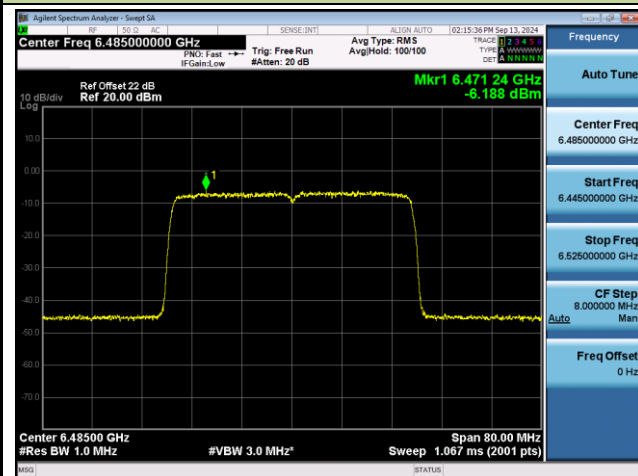

Channel 43 (6165MHz)

Channel 91 (6405MHz)

Channel 99 (6445MHz)

Channel 107 (6485MHz)

Channel 115 (6525MHz)

802.11ax-HE40 Power Spectral Density- Ant 0 (Nss = 2)

Channel 123 (6565MHz)

Channel 147 (6685MHz)