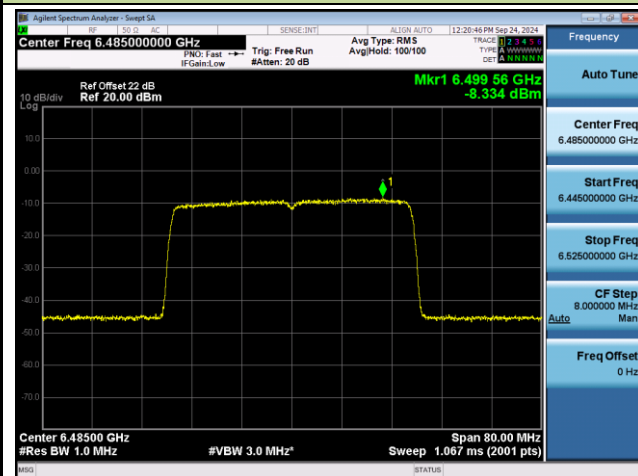

802.11be-EHT40 Power Spectral Density- Ant 1 (Nss = 1)

Channel 03 (5965MHz)

Channel 43 (6165MHz)

Channel 91 (6405MHz)

Channel 99 (6445MHz)

Channel 107 (6485MHz)

Channel 115 (6525MHz)

802.11be-EHT40 Power Spectral Density- Ant 1 (Nss = 1)