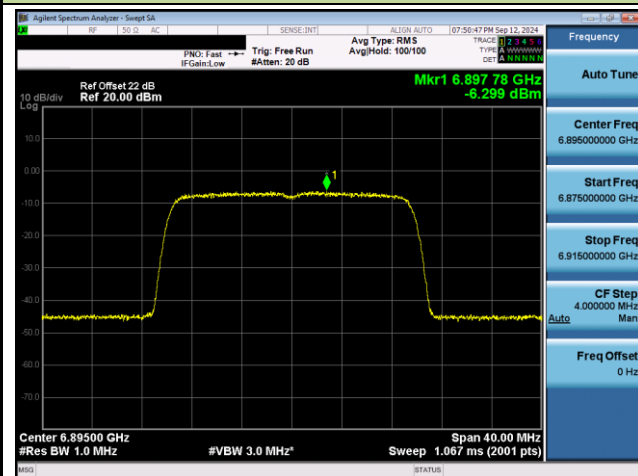

Channel 189 (6895MHz)