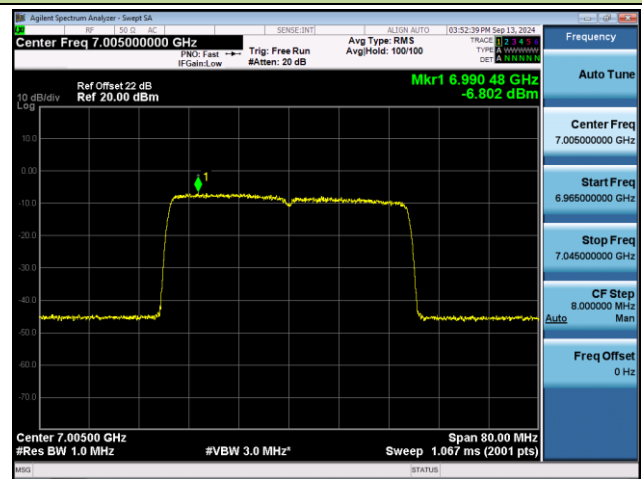

Channel 179 (6845MHz)

Channel 187 (6885MHz)

Channel 195 (6925MHz)

Channel 211 (7005MHz)

802.11ax-HE40 Power Spectral Density- Ant 0 (Nss = 2)

Channel 227 (7085MHz)

802.11ax-HE80 Power Spectral Density- Ant 0 (Nss = 2)