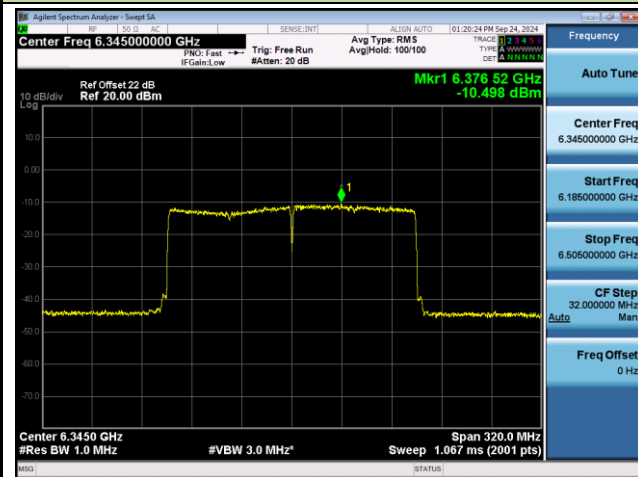

Channel 183 (6865MHz)

Channel 199 (6945MHz)

Channel 215 (7025MHz)

802.11be-EHT160 Power Spectral Density- Ant 1 (Nss = 1)

Channel 15 (6025MHz)

Channel 47 (6185MHz)

Channel 79 (6345MHz)

Channel 111 (6505MHz)