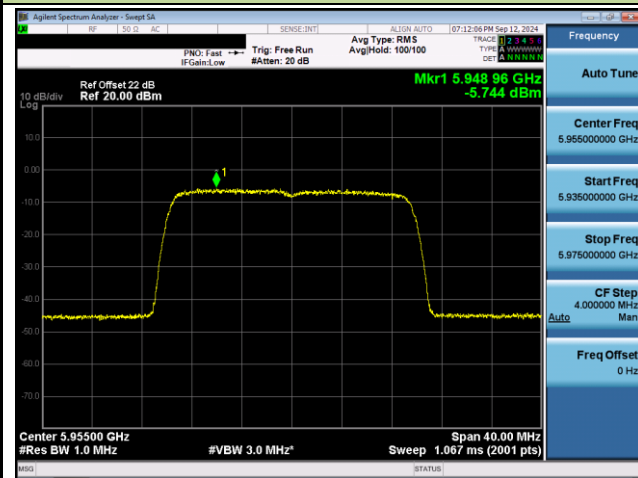

Channel 143 (6665MHz)

Channel 175 (6825MHz)

802.11be-EHT160 Power Spectral Density- Ant 1 (Nss = 1)

Channel 207 (6985MHz)

802.11ax-HE20 Power Spectral Density- Ant 0 (Nss = 2)

Channel 01 (5955MHz)

Channel 45 (6175MHz)