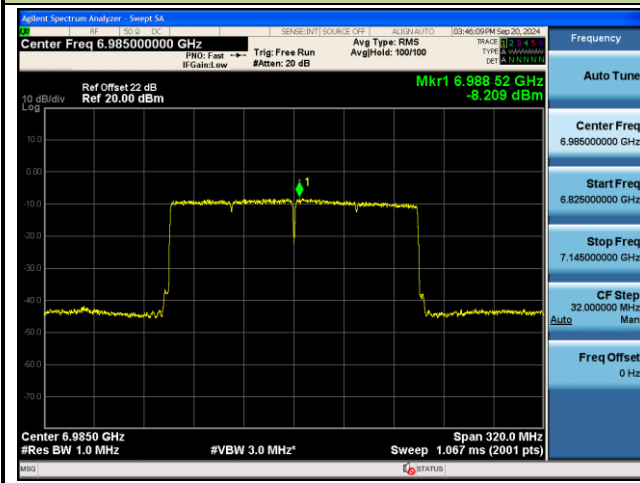

Channel 143 (6665MHz)

Channel 175 (6825MHz)

802.11be-EHT160 Power Spectral Density- Ant 1 (Nss = 1)

Channel 207 (6985MHz)

802.11ax-HE20 Power Spectral Density- Ant 0 (Nss = 2)

Channel 01 (5955MHz)

Channel 45 (6175MHz)