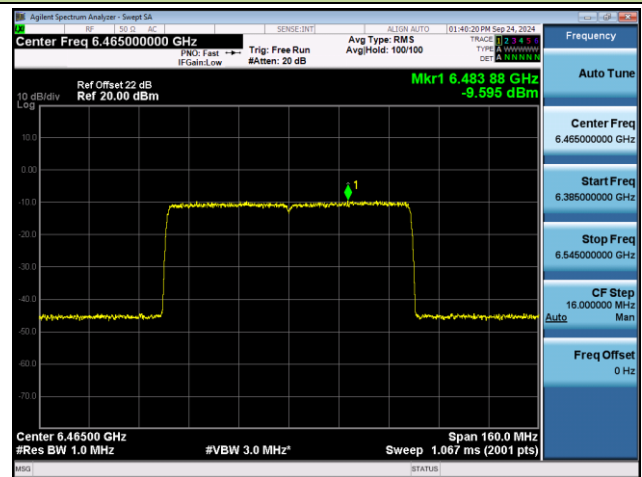

Channel 103 (6465MHz)