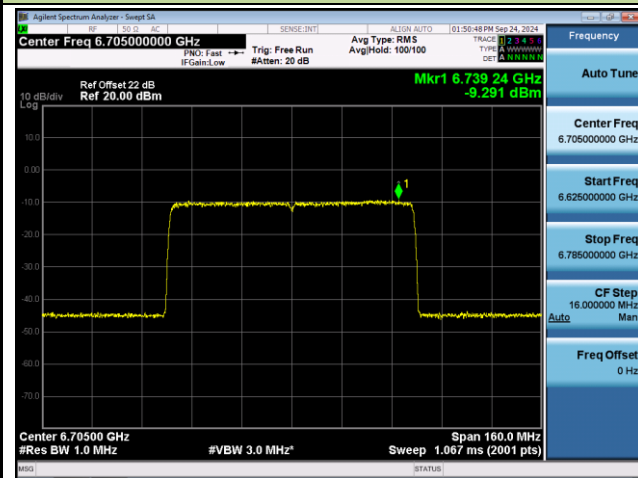

Channel 39 (6145MHz)

Channel 87 (6385MHz)

Channel 103 (6465MHz)

Channel 119 (6545MHz)

Channel 135 (6625MHz)

802.11be-EHT80 Power Spectral Density- Ant 1 (Nss = 1)

Channel 151 (6705MHz)

Channel 167 (6785MHz)