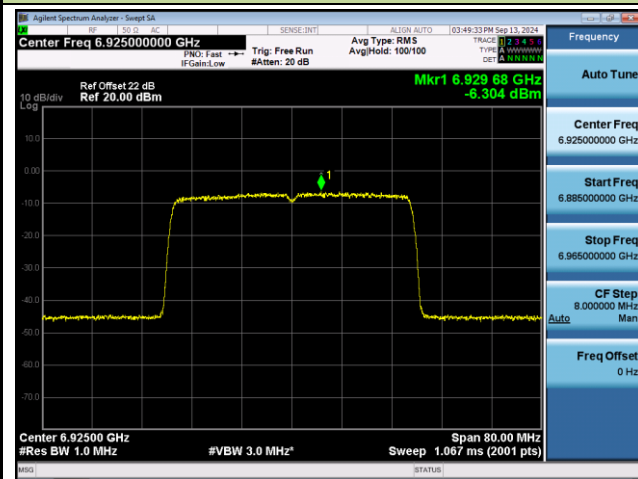

Channel 195 (6925MHz)