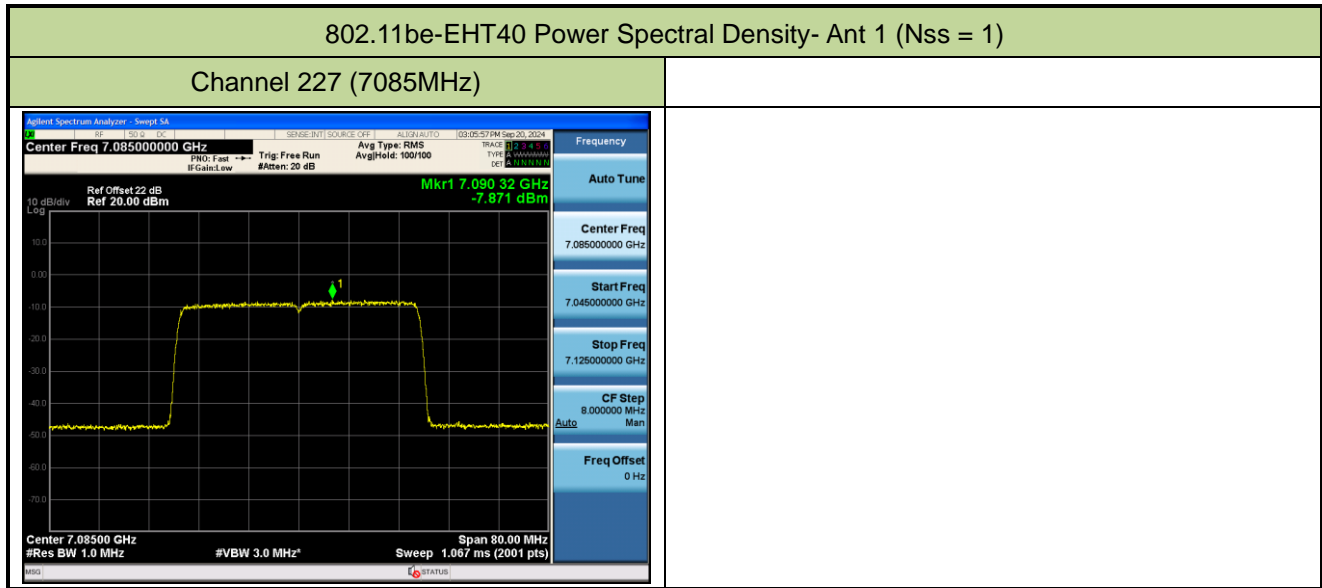

Channel 123 (6565MHz)

Channel 147 (6685MHz)

Channel 179 (6845MHz)

Channel 187 (6885MHz)

Channel 195 (6925MHz)

Channel 211 (7005MHz)

802.11be-EHT80 Power Spectral Density- Ant 1 (Nss = 1)

Channel 07 (5985MHz)

Channel 39 (6145MHz)

Channel 87 (6385MHz)

Channel 103 (6465MHz)

Channel 119 (6545MHz)

Channel 135 (6625MHz)

802.11be-EHT80 Power Spectral Density- Ant 1 (Nss = 1)

Channel 151 (6705MHz)

Channel 167 (6785MHz)