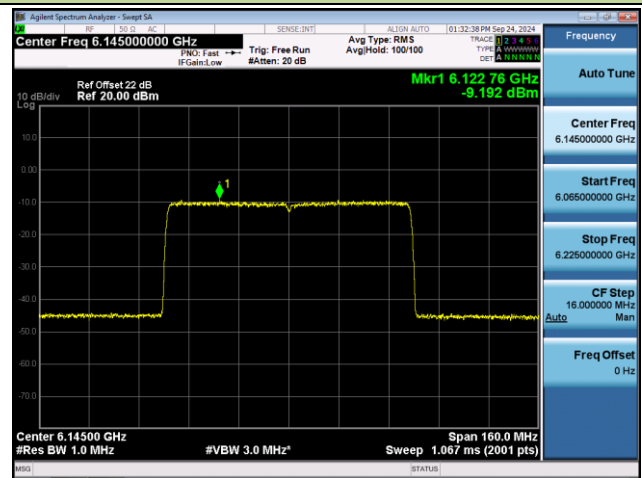

Channel 39 (6145MHz)