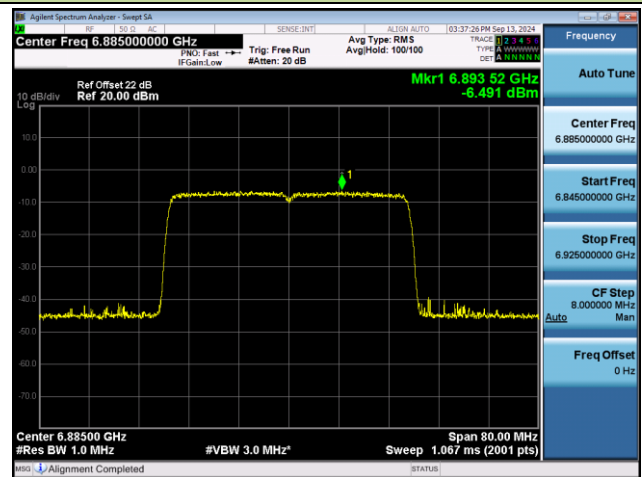

Channel 187 (6885MHz)