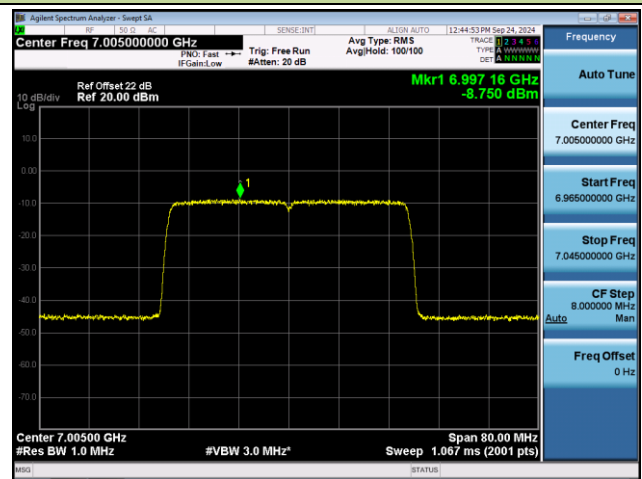

Channel 123 (6565MHz)

Channel 147 (6685MHz)

Channel 179 (6845MHz)

Channel 187 (6885MHz)

Channel 195 (6925MHz)

Channel 211 (7005MHz)

802.11be-EHT80 Power Spectral Density- Ant 1 (Nss = 1)

Channel 07 (5985MHz)