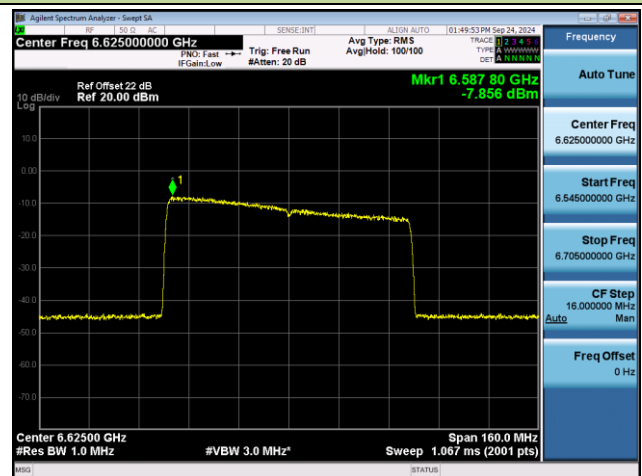

Channel 39 (6145MHz)

Channel 87 (6385MHz)

Channel 103 (6465MHz)

Channel 119 (6545MHz)

Channel 135 (6625MHz)

802.11be-EHT80 Power Spectral Density- Ant 1 (Nss = 1)

Channel 151 (6705MHz)

Channel 167 (6785MHz)