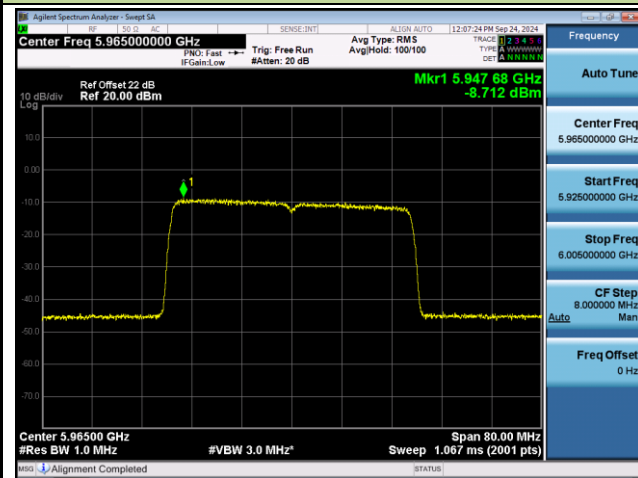

802.11be-EHT40 Power Spectral Density- Ant 1 (Nss = 1)

Channel 03 (5965MHz)

Channel 43 (6165MHz)

Channel 91 (6405MHz)

Channel 99 (6445MHz)

Channel 107 (6485MHz)

Channel 115 (6525MHz)

802.11be-EHT40 Power Spectral Density- Ant 1 (Nss = 1)