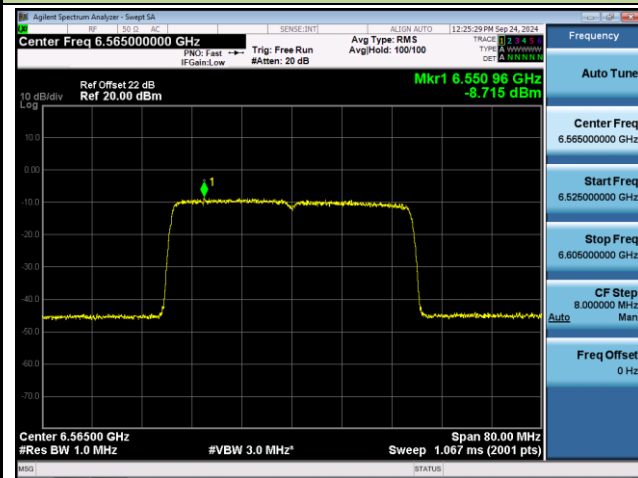

802.11be-EHT40 Power Spectral Density- Ant 1 (Nss = 1)

Channel 123 (6565MHz)