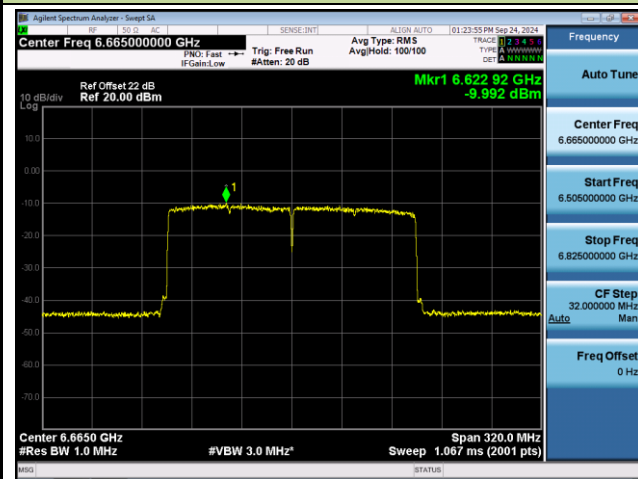

Channel 143 (6665MHz)