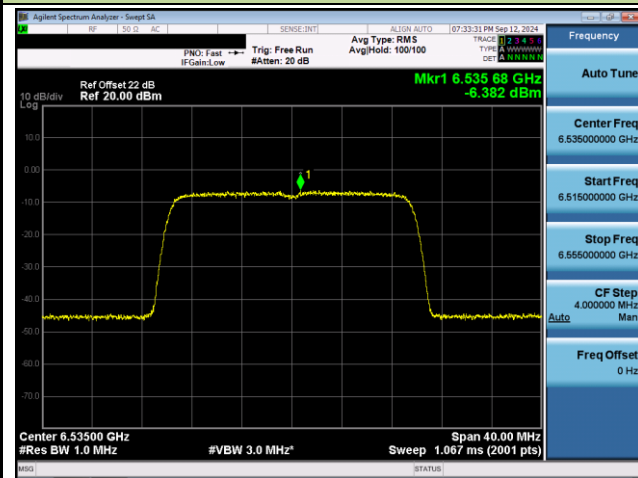

Channel 93 (6415MHz)

Channel 97 (6435MHz)

Channel 105 (6475MHz)

Channel 113 (6515MHz)

802.11ax-HE20 Power Spectral Density- Ant 0 (Nss = 2)

Channel 117 (6535MHz)

Channel 149 (6695MHz)

Channel 181 (6855MHz)