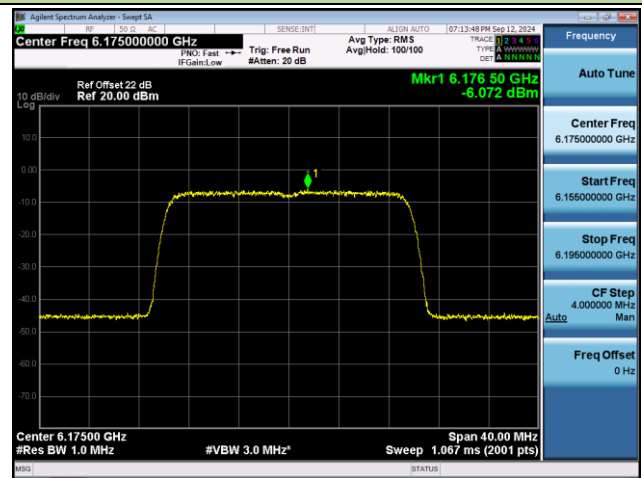

Channel 143 (6665MHz)

Channel 175 (6825MHz)

802.11be-EHT160 Power Spectral Density- Ant 1 (Nss = 1)

Channel 207 (6985MHz)

802.11ax-HE20 Power Spectral Density- Ant 0 (Nss = 2)

Channel 01 (5955MHz)

Channel 45 (6175MHz)