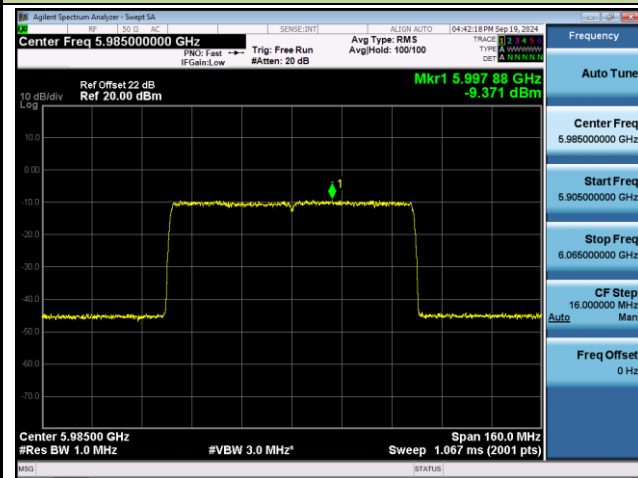

802.11ax-HE80 Power Spectral Density- Ant 0 (Nss = 2)

Channel 07 (5985MHz)