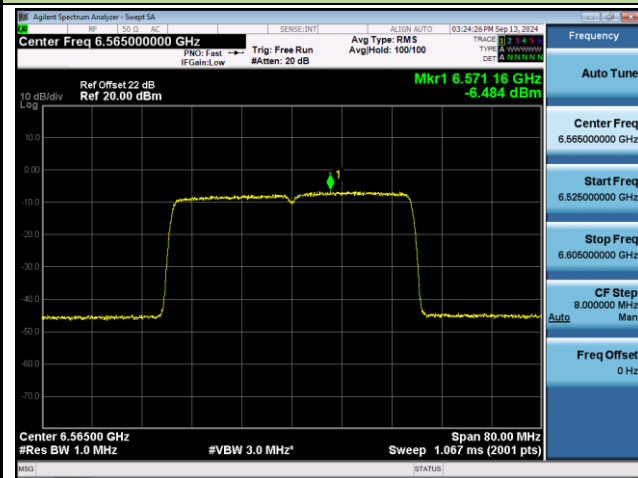

Channel 43 (6165MHz)

Channel 91 (6405MHz)

Channel 99 (6445MHz)

Channel 107 (6485MHz)

Channel 115 (6525MHz)

802.11ax-HE40 Power Spectral Density- Ant 0 (Nss = 2)

Channel 123 (6565MHz)

Channel 147 (6685MHz)