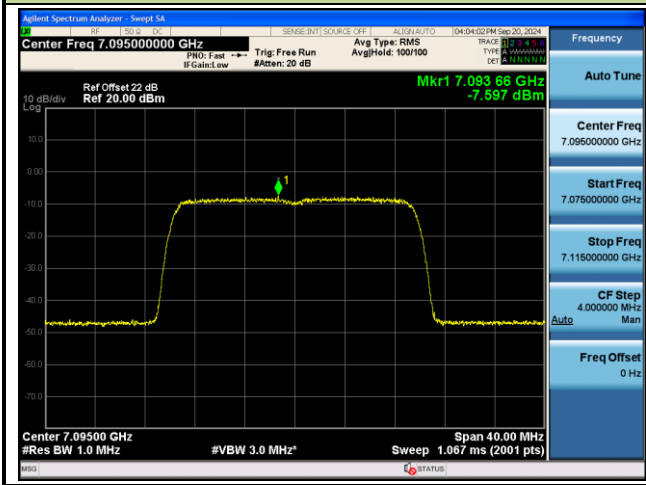

Channel 185 (6875MHz)

Channel 189 (6895MHz)

Channel 213 (7015MHz)

802.11ax-HE20 Power Spectral Density- Ant 0 (Nss = 2)

Channel 229 (7095MHz)

802.11ax-HE40 Power Spectral Density- Ant 0 (Nss = 2)

Channel 03 (5965MHz)