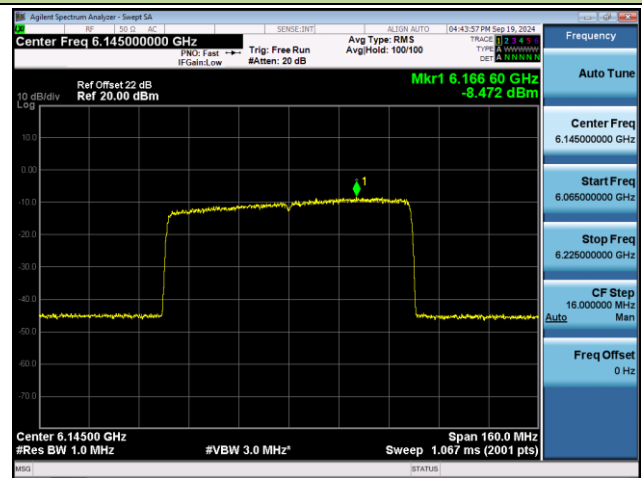

Channel 39 (6145MHz)