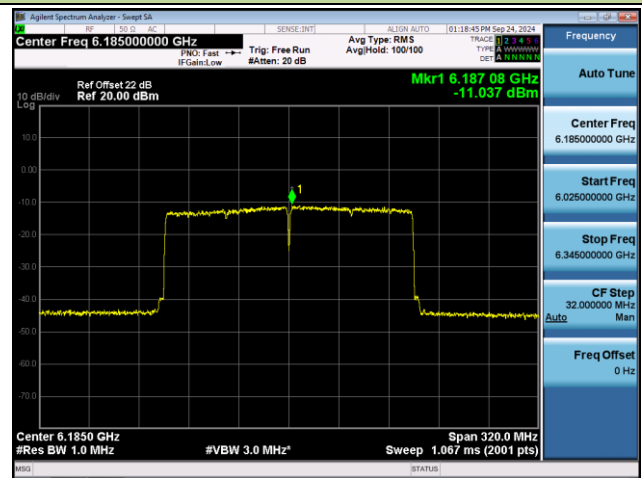

Channel 183 (6865MHz)

Channel 199 (6945MHz)

Channel 215 (7025MHz)

802.11be-EHT160 Power Spectral Density- Ant 1 (Nss = 1)

Channel 15 (6025MHz)

Channel 47 (6185MHz)

Channel 79 (6345MHz)

Channel 111 (6505MHz)