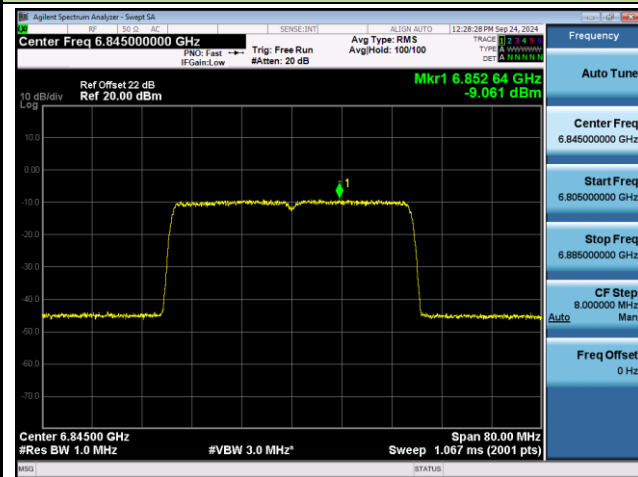

Channel 179 (6845MHz)