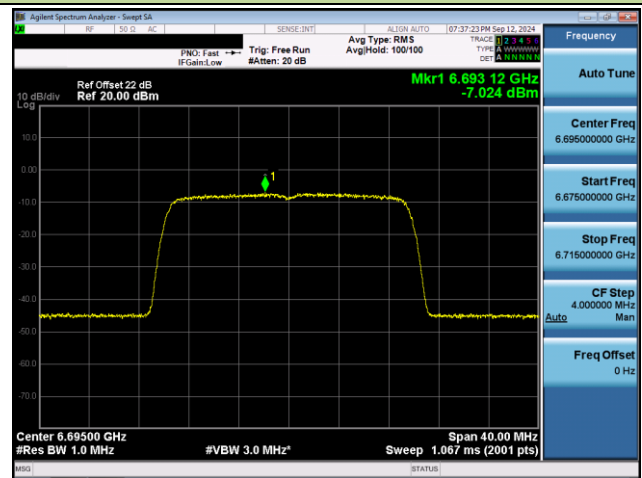

Channel 93 (6415MHz)

Channel 97 (6435MHz)

Channel 105 (6475MHz)

Channel 113 (6515MHz)

802.11ax-HE20 Power Spectral Density- Ant 0 (Nss = 2)

Channel 117 (6535MHz)

Channel 149 (6695MHz)

Channel 181 (6855MHz)