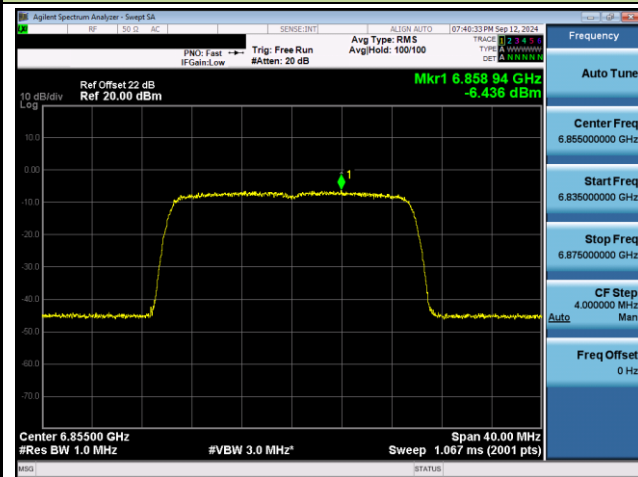

Channel 93 (6415MHz)

Channel 97 (6435MHz)

Channel 105 (6475MHz)

Channel 113 (6515MHz)

802.11ax-HE20 Power Spectral Density- Ant 0 (Nss = 2)

Channel 117 (6535MHz)

Channel 149 (6695MHz)

Channel 181 (6855MHz)