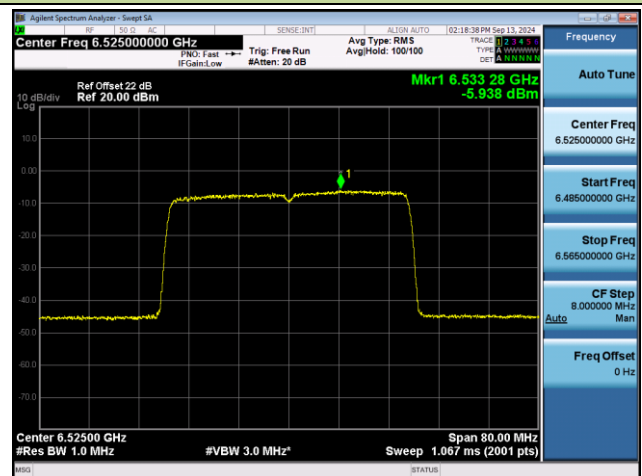

Channel 43 (6165MHz)

Channel 91 (6405MHz)

Channel 99 (6445MHz)

Channel 107 (6485MHz)

Channel 115 (6525MHz)

802.11ax-HE40 Power Spectral Density- Ant 0 (Nss = 2)

Channel 123 (6565MHz)

Channel 147 (6685MHz)