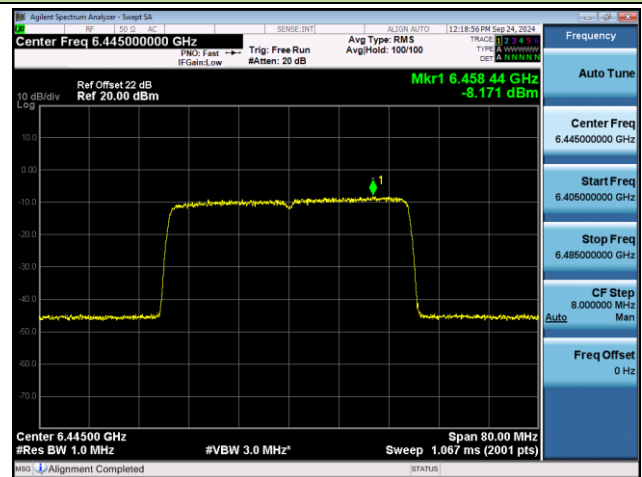

802.11be-EHT40 Power Spectral Density- Ant 1 (Nss = 1)

Channel 03 (5965MHz)

Channel 43 (6165MHz)

Channel 91 (6405MHz)

Channel 99 (6445MHz)

Channel 107 (6485MHz)

Channel 115 (6525MHz)

802.11be-EHT40 Power Spectral Density- Ant 1 (Nss = 1)