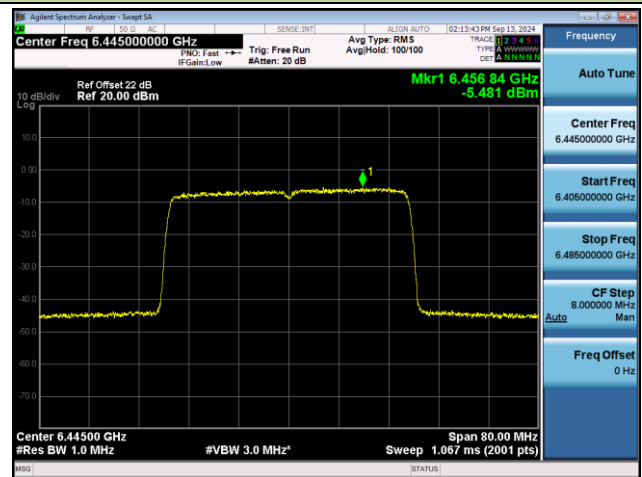

Channel 99 (6445MHz)