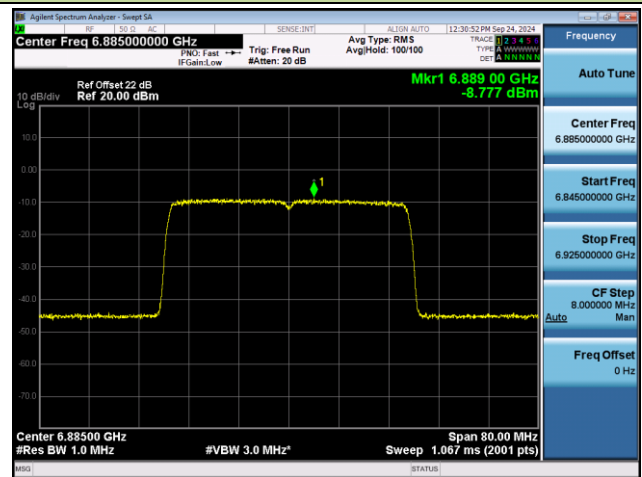

Channel 123 (6565MHz)

Channel 147 (6685MHz)

Channel 179 (6845MHz)

Channel 187 (6885MHz)

Channel 195 (6925MHz)

Channel 211 (7005MHz)

802.11be-EHT80 Power Spectral Density- Ant 1 (Nss = 1)

Channel 07 (5985MHz)