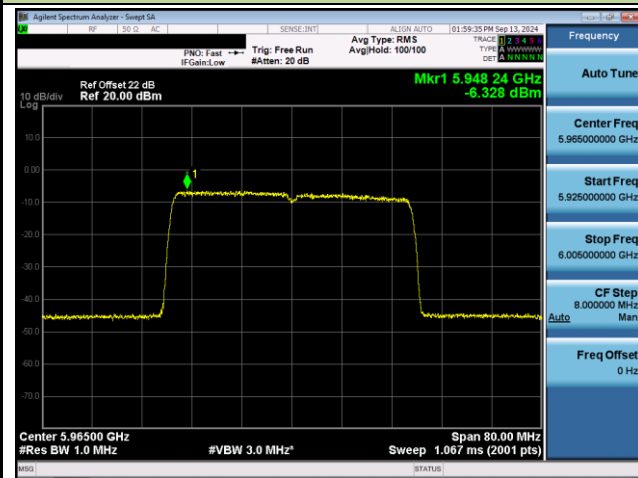

Channel 185 (6875MHz)

Channel 189 (6895MHz)

Channel 213 (7015MHz)

802.11ax-HE20 Power Spectral Density- Ant 0 (Nss = 2)

Channel 229 (7095MHz)

802.11ax-HE40 Power Spectral Density- Ant 0 (Nss = 2)

Channel 03 (5965MHz)