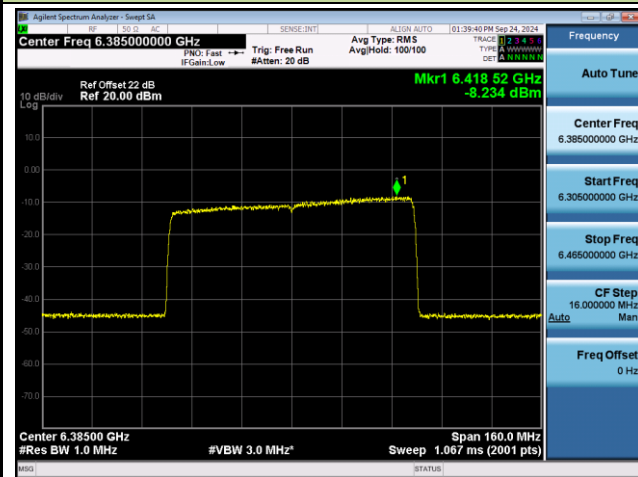

Channel 87 (6385MHz)