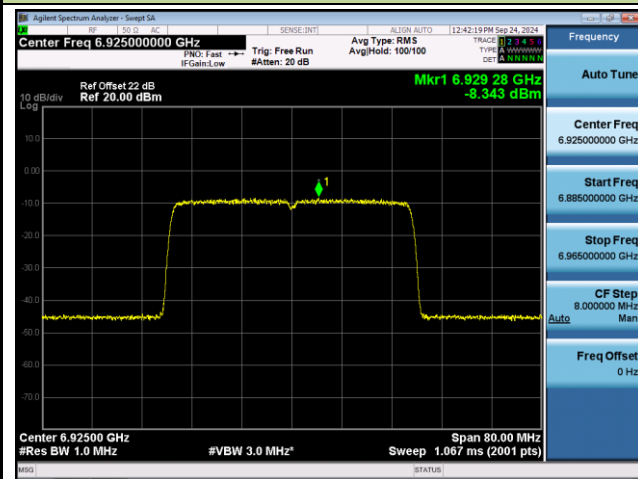

Channel 123 (6565MHz)

Channel 147 (6685MHz)

Channel 179 (6845MHz)

Channel 187 (6885MHz)

Channel 195 (6925MHz)

Channel 211 (7005MHz)

802.11be-EHT80 Power Spectral Density- Ant 1 (Nss = 1)

Channel 07 (5985MHz)