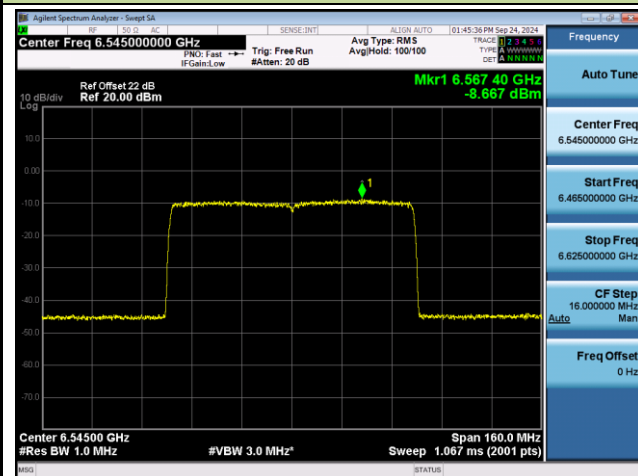

Channel 39 (6145MHz)

Channel 87 (6385MHz)

Channel 103 (6465MHz)

Channel 119 (6545MHz)

Channel 135 (6625MHz)

802.11be-EHT80 Power Spectral Density- Ant 1 (Nss = 1)

Channel 151 (6705MHz)

Channel 167 (6785MHz)

Channel 183 (6865MHz)

Channel 199 (6945MHz)

Channel 215 (7025MHz)

802.11be-EHT160 Power Spectral Density- Ant 1 (Nss = 1)

Channel 15 (6025MHz)

Channel 47 (6185MHz)

Channel 79 (6345MHz)

Channel 111 (6505MHz)