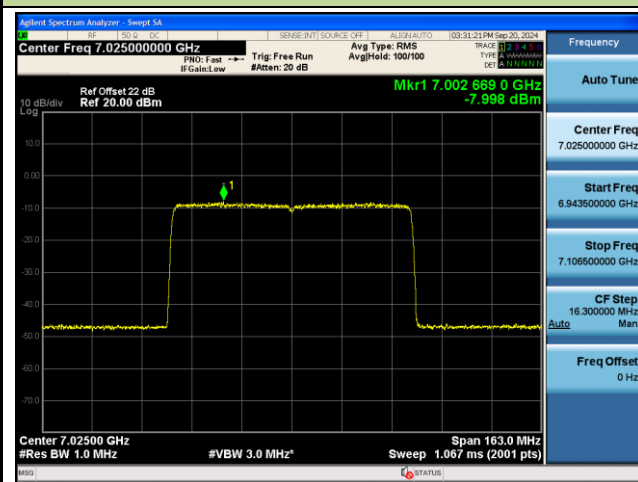

Channel 215 (7025MHz)