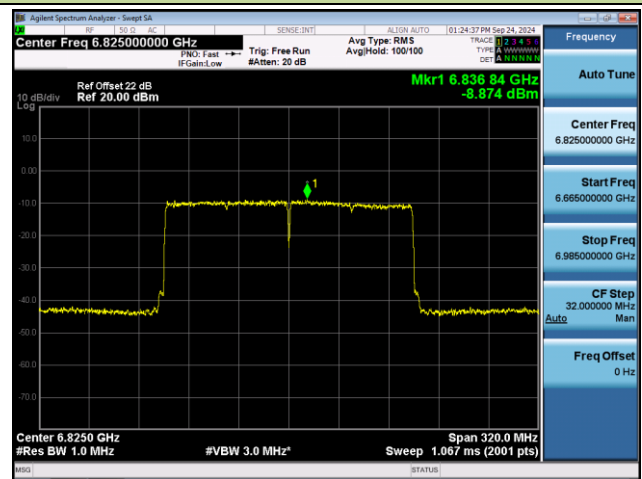

Channel 175 (6825MHz)