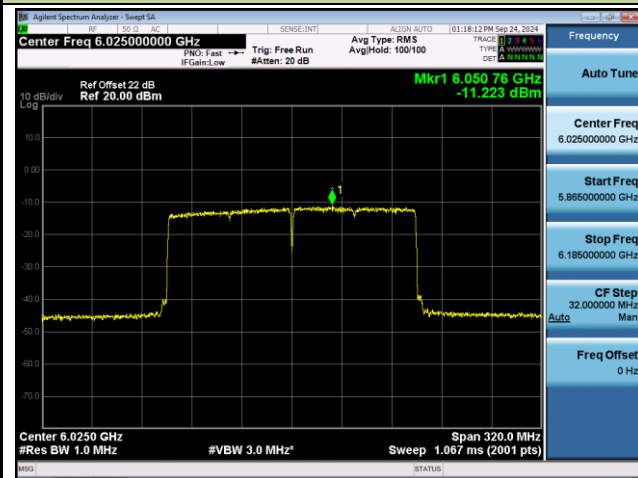

Channel 183 (6865MHz)

Channel 199 (6945MHz)

Channel 215 (7025MHz)

802.11be-EHT160 Power Spectral Density- Ant 1 (Nss = 1)

Channel 15 (6025MHz)

Channel 47 (6185MHz)

Channel 79 (6345MHz)

Channel 111 (6505MHz)