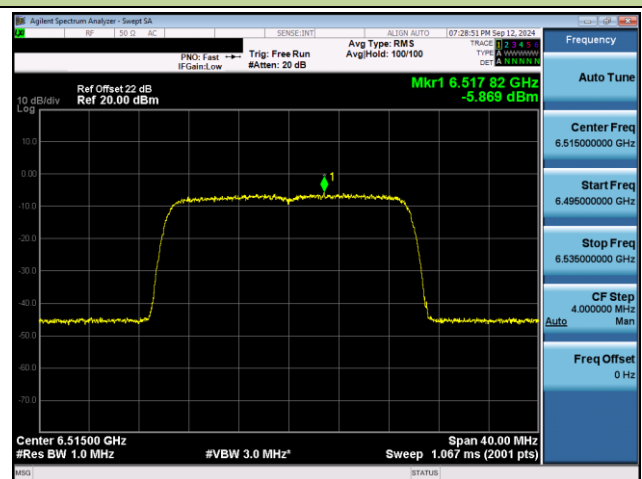

Channel 93 (6415MHz)

Channel 97 (6435MHz)

Channel 105 (6475MHz)

Channel 113 (6515MHz)

802.11ax-HE20 Power Spectral Density- Ant 0 (Nss = 2)

Channel 117 (6535MHz)

Channel 149 (6695MHz)

Channel 181 (6855MHz)