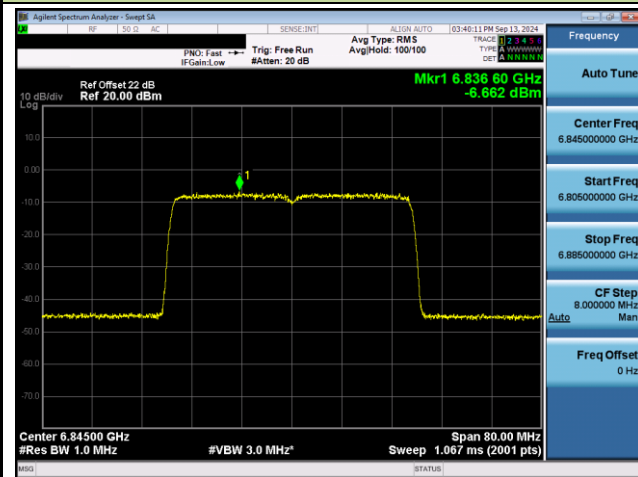

Channel 179 (6845MHz)