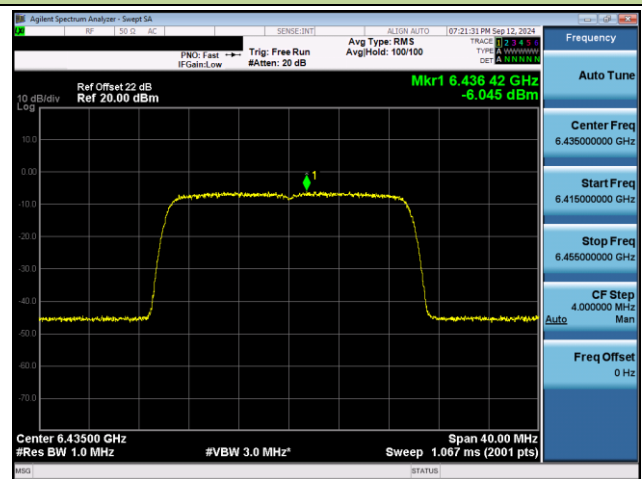

Channel 97 (6435MHz)