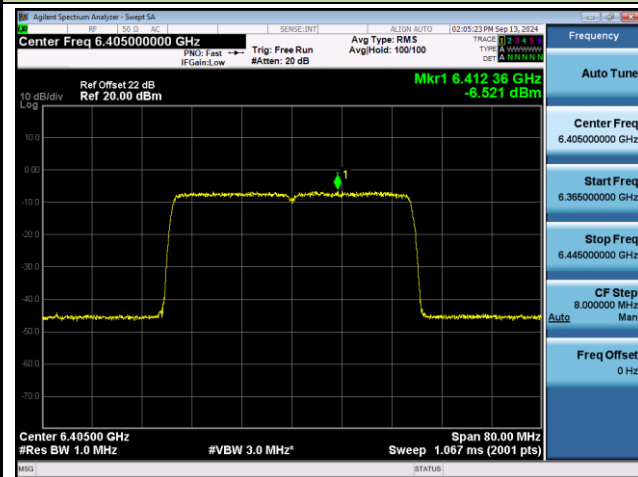

Channel 91 (6405MHz)