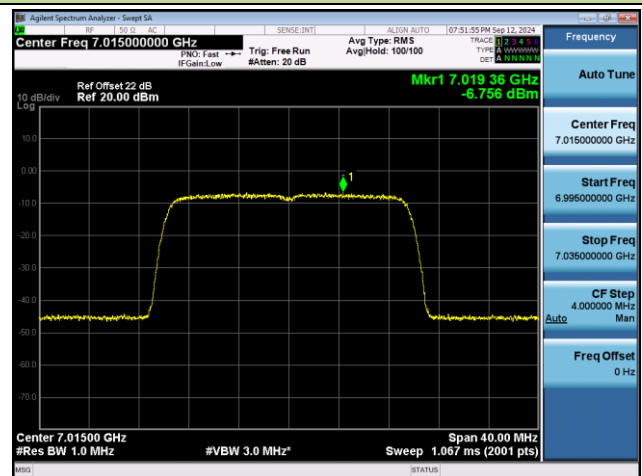

Channel 213 (7015MHz)