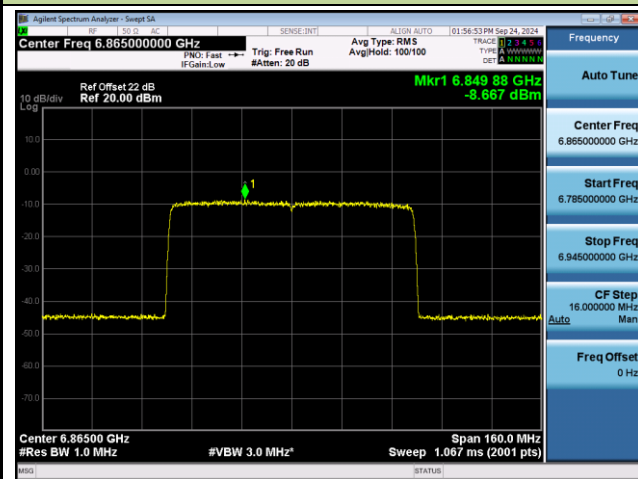

Channel 183 (6865MHz)