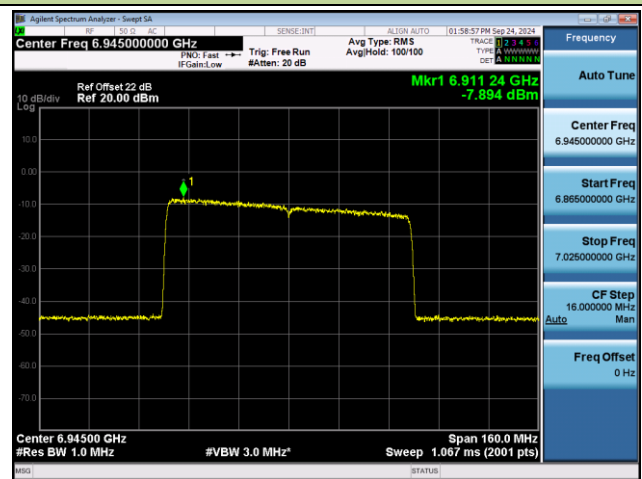

Channel 199 (6945MHz)