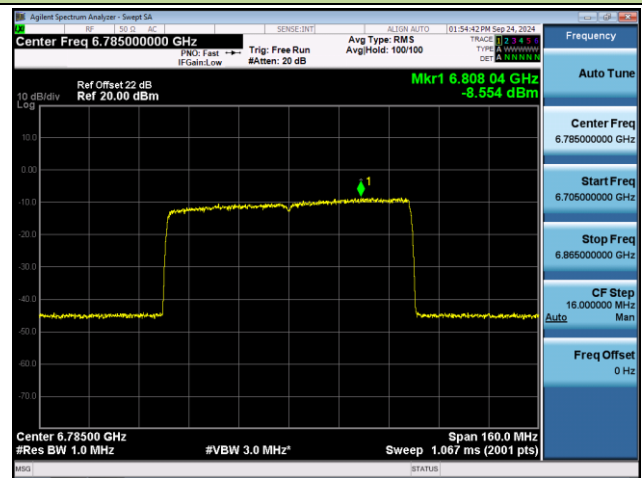

Channel 39 (6145MHz)

Channel 87 (6385MHz)

Channel 103 (6465MHz)

Channel 119 (6545MHz)

Channel 135 (6625MHz)

802.11be-EHT80 Power Spectral Density- Ant 1 (Nss = 1)

Channel 151 (6705MHz)

Channel 167 (6785MHz)