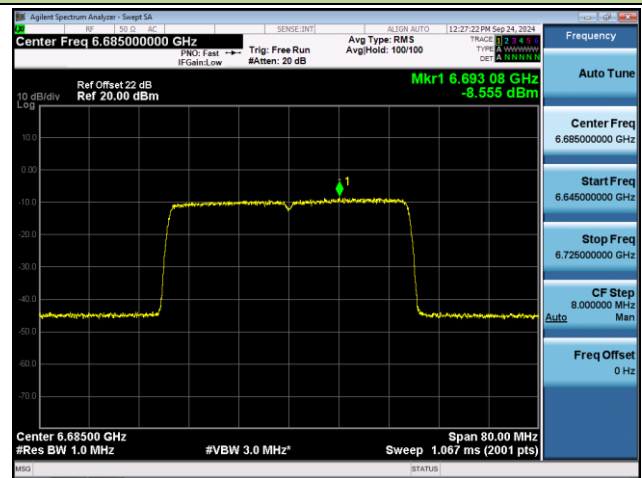

Channel 147 (6685MHz)