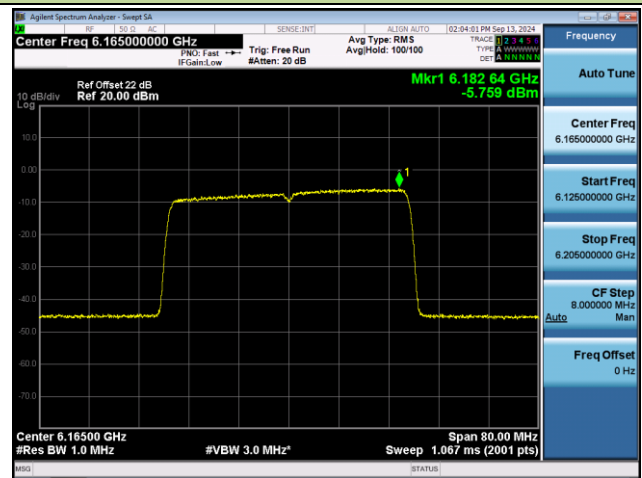

Channel 43 (6165MHz)