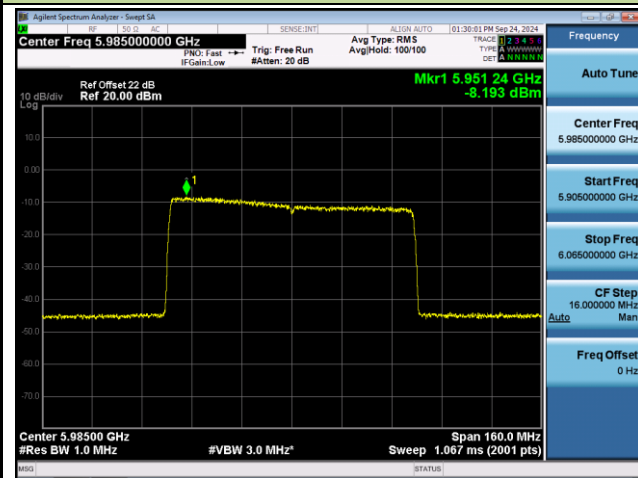

Channel 123 (6565MHz)

Channel 147 (6685MHz)

Channel 179 (6845MHz)

Channel 187 (6885MHz)

Channel 195 (6925MHz)

Channel 211 (7005MHz)

802.11be-EHT80 Power Spectral Density- Ant 1 (Nss = 1)

Channel 07 (5985MHz)