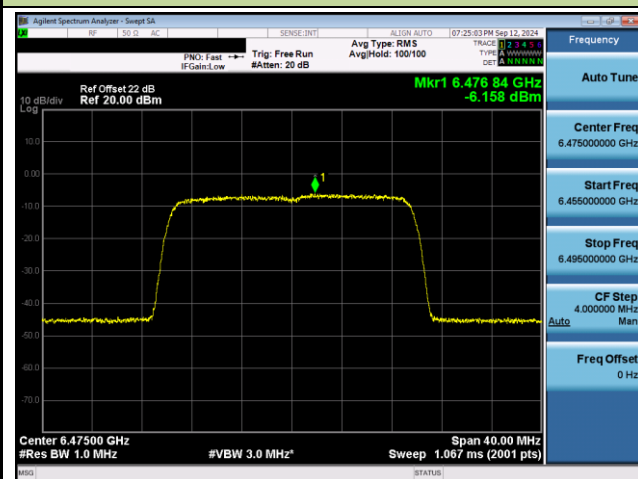

Channel 105 (6475MHz)