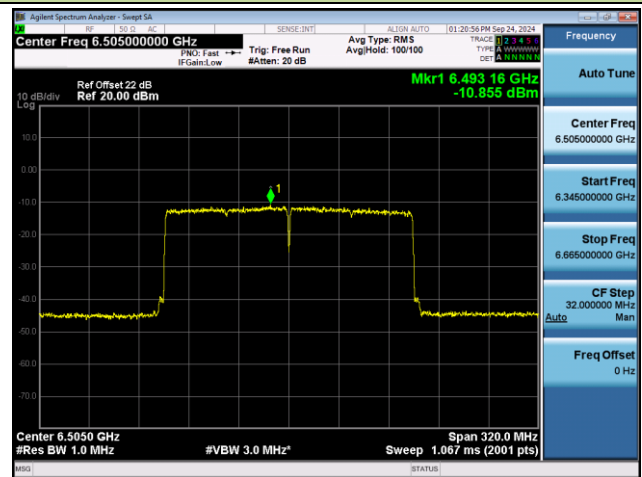

Channel 183 (6865MHz)

Channel 199 (6945MHz)

Channel 215 (7025MHz)

802.11be-EHT160 Power Spectral Density- Ant 1 (Nss = 1)

Channel 15 (6025MHz)

Channel 47 (6185MHz)

Channel 79 (6345MHz)

Channel 111 (6505MHz)