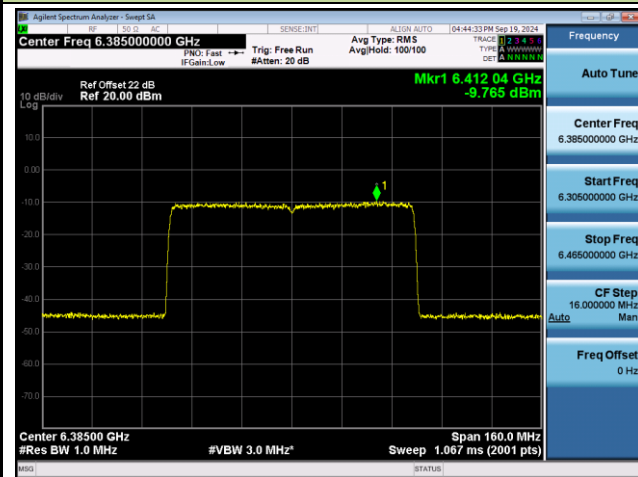

Channel 87 (6385MHz)