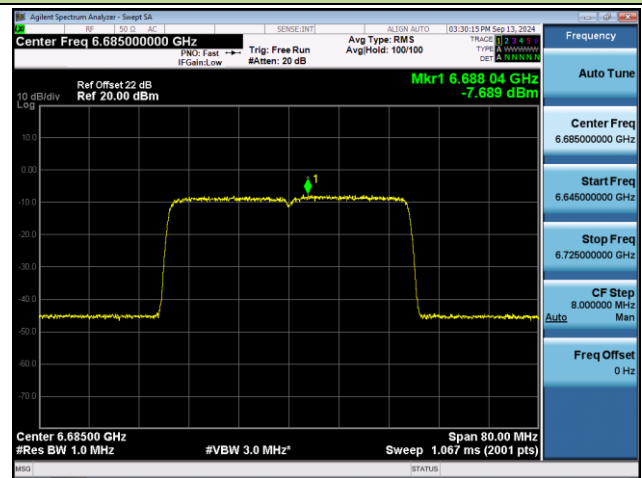

Channel 43 (6165MHz)

Channel 91 (6405MHz)

Channel 99 (6445MHz)

Channel 107 (6485MHz)

Channel 115 (6525MHz)

802.11ax-HE40 Power Spectral Density- Ant 0 (Nss = 2)

Channel 123 (6565MHz)

Channel 147 (6685MHz)