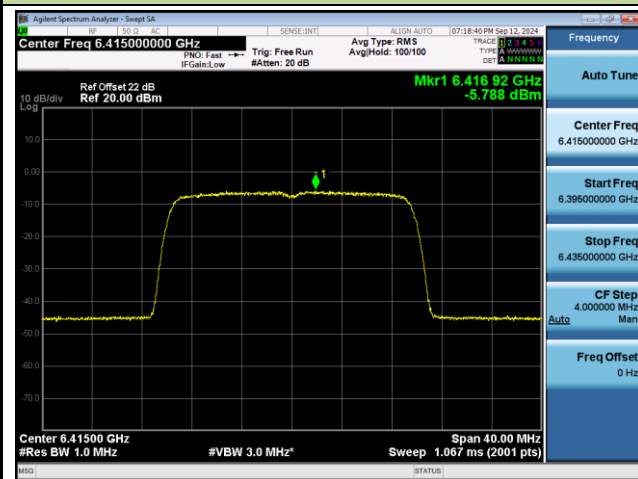

Channel 93 (6415MHz)