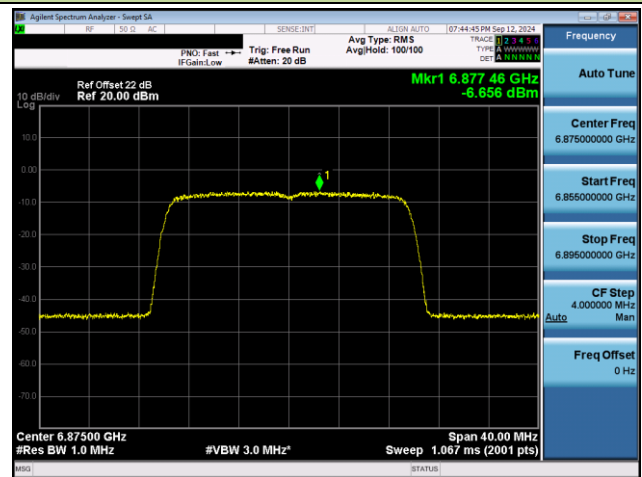

Channel 185 (6875MHz)