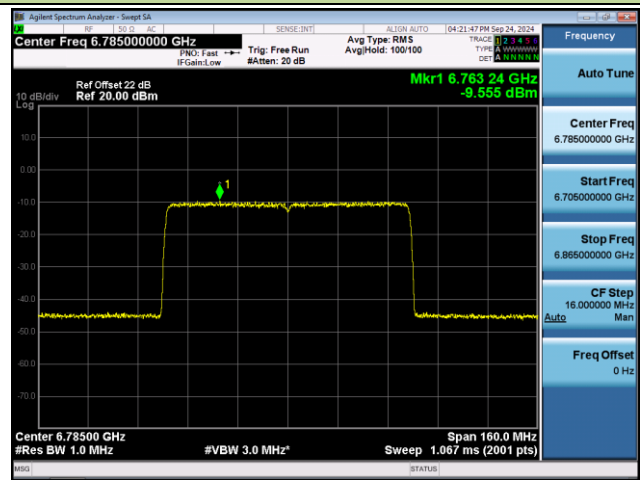

Channel 167 (6785MHz)