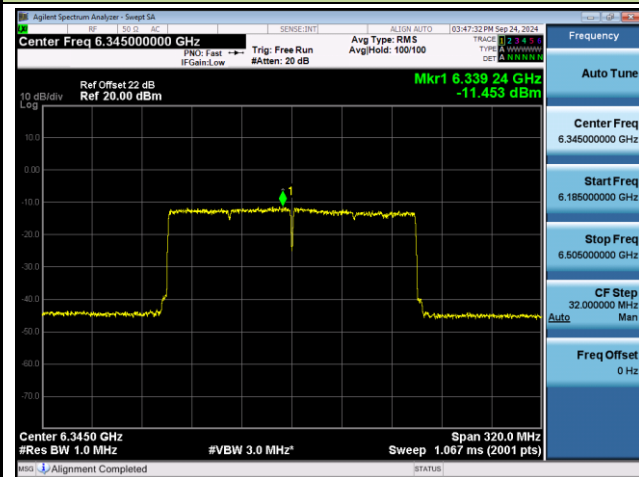

Channel 167 (6785MHz)

Channel 183 (6865MHz)

Channel 199 (6945MHz)

Channel 215 (7025MHz)

802.11ax-HE160 Power Spectral Density- Ant 1 (Nss = 1)

Channel 15 (6025MHz)

Channel 47 (6185MHz)

Channel 79 (6345MHz)