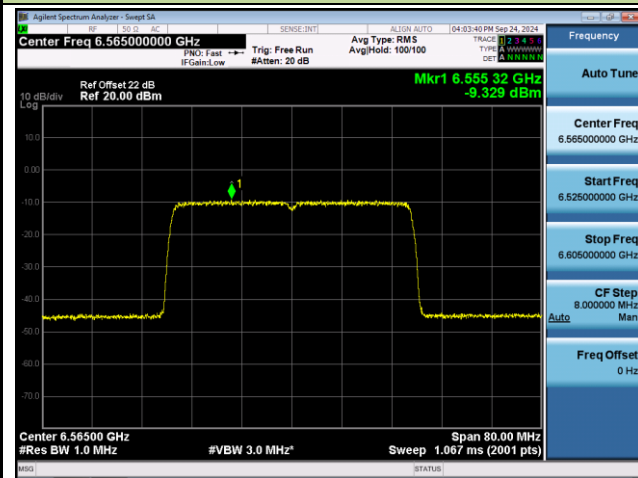

Channel 03 (5965MHz)

Channel 43 (6165MHz)

Channel 91 (6405MHz)

Channel 99 (6445MHz)

Channel 107 (6485MHz)

Channel 115 (6525MHz)

802.11ax-HE40 Power Spectral Density- Ant 1 (Nss = 1)

Channel 123 (6565MHz)