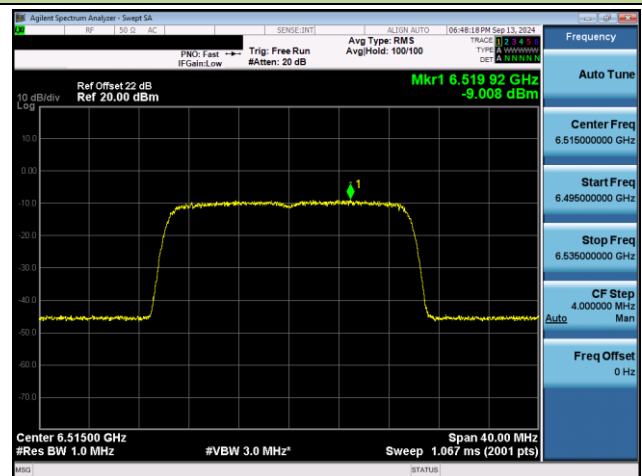

Channel 45 (6175MHz)

Channel 93 (6415MHz)

Channel 97 (6435MHz)

Channel 105 (6475MHz)

Channel 113 (6515MHz)

802.11be-EHT20 Power Spectral Density- Ant 1 (Nss = 1)

Channel 117 (6535MHz)

Channel 149 (6695MHz)