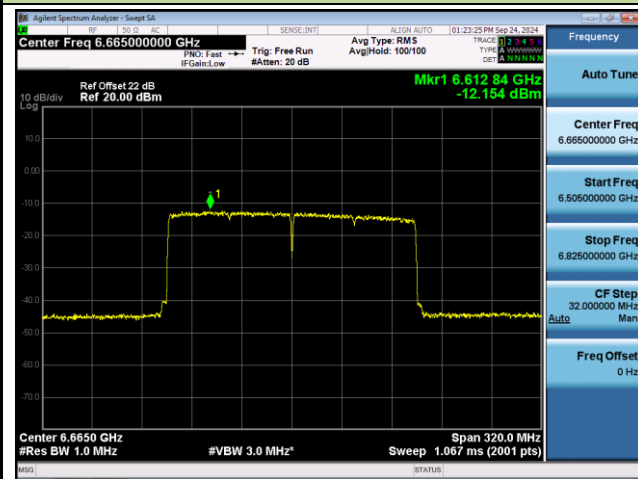

802.11be-EHT160 Power Spectral Density- Ant 0 (Nss = 1)

Channel 15 (6025MHz)

Channel 47 (6185MHz)

Channel 79 (6345MHz)

Channel 111 (6505MHz)

Channel 143 (6665MHz)

Channel 175 (6825MHz)

802.11be-EHT160 Power Spectral Density- Ant 0 (Nss = 1)