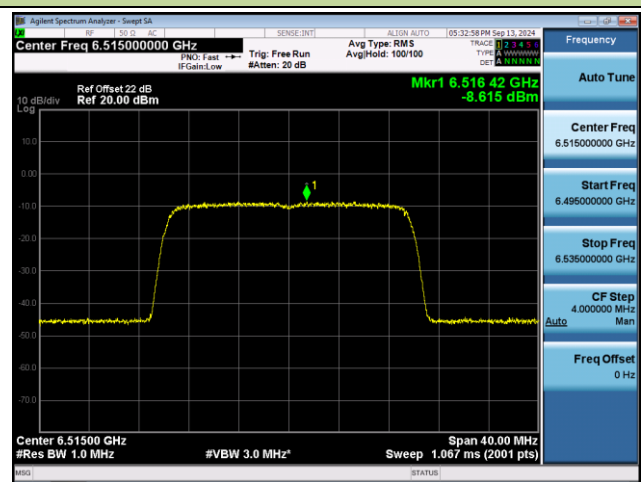

Channel 207 (6985MHz)

802.11ax-HE20 Power Spectral Density- Ant 1 (Nss = 1)

Channel 01 (5955MHz)

Channel 45 (6175MHz)

Channel 93 (6415MHz)

Channel 97 (6435MHz)

Channel 105 (6475MHz)

Channel 113 (6515MHz)