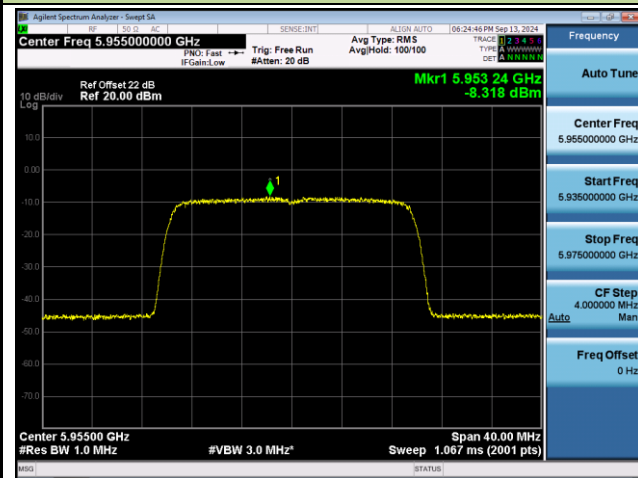

Channel 111 (6505MHz)

Channel 143 (6665MHz)

Channel 175 (6825MHz)

802.11ax-HE160 Power Spectral Density- Ant 1 (Nss = 1)

Channel 207 (6985MHz)

802.11be-EHT20 Power Spectral Density- Ant 1 (Nss = 1)

Channel 01 (5955MHz)