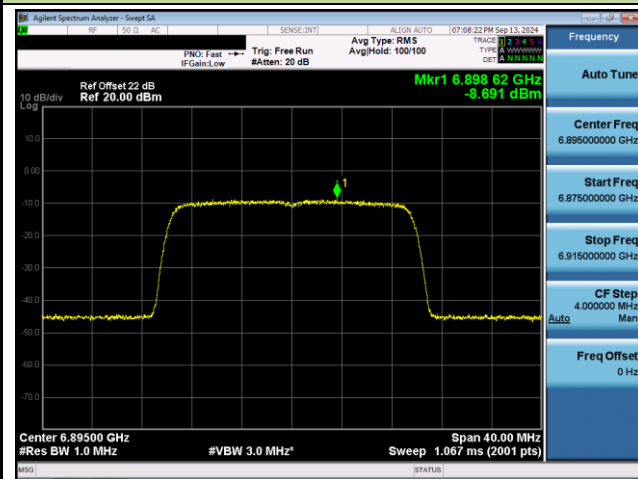

Channel 189 (6895MHz)