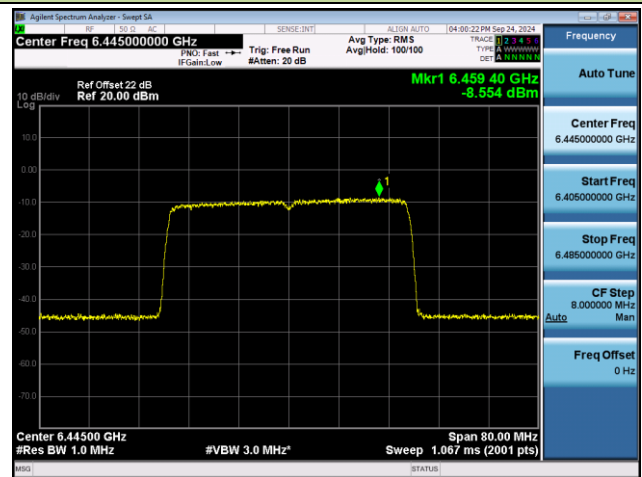

Channel 99 (6445MHz)