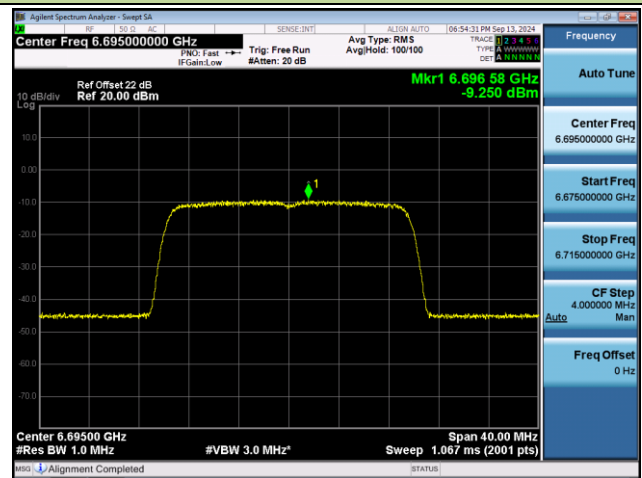

Channel 45 (6175MHz)

Channel 93 (6415MHz)

Channel 97 (6435MHz)

Channel 105 (6475MHz)

Channel 113 (6515MHz)

802.11be-EHT20 Power Spectral Density- Ant 1 (Nss = 1)

Channel 117 (6535MHz)

Channel 149 (6695MHz)