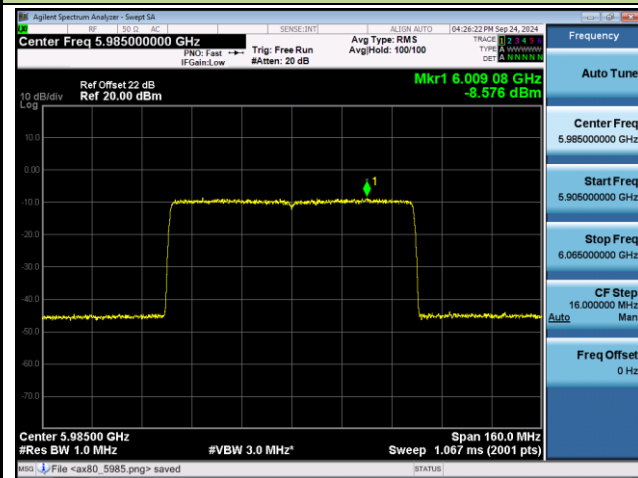

802.11ax-HE80 Power Spectral Density- Ant 1 (Nss = 1)

Channel 07 (5985MHz)