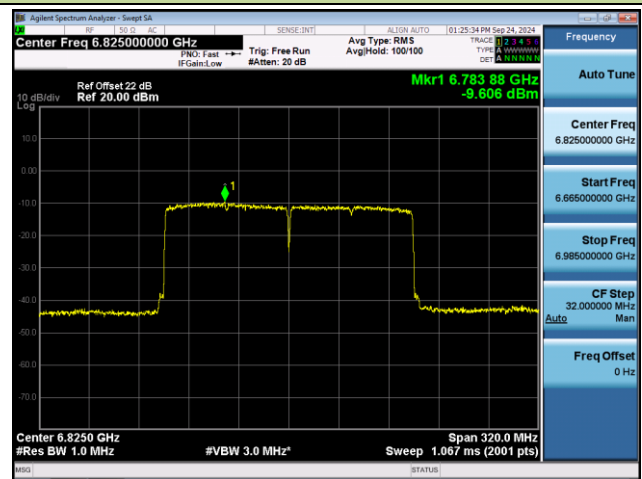

802.11be-EHT160 Power Spectral Density- Ant 0 (Nss = 1)

Channel 15 (6025MHz)

Channel 47 (6185MHz)

Channel 79 (6345MHz)

Channel 111 (6505MHz)

Channel 143 (6665MHz)

Channel 175 (6825MHz)

802.11be-EHT160 Power Spectral Density- Ant 0 (Nss = 1)