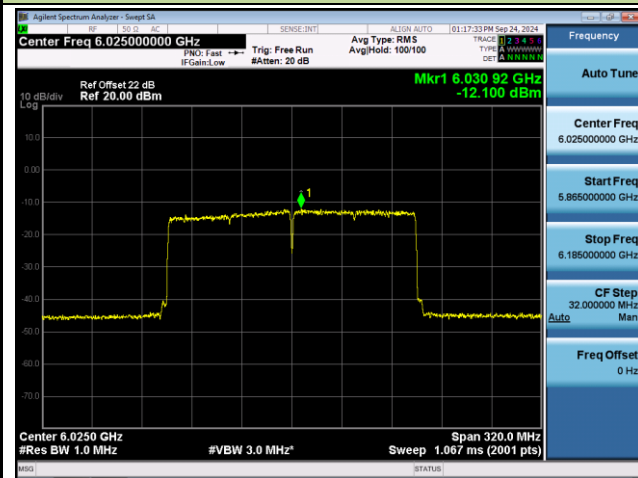

802.11be-EHT160 Power Spectral Density- Ant 0 (Nss = 1)

Channel 15 (6025MHz)

Channel 47 (6185MHz)

Channel 79 (6345MHz)

Channel 111 (6505MHz)

Channel 143 (6665MHz)

Channel 175 (6825MHz)

802.11be-EHT160 Power Spectral Density- Ant 0 (Nss = 1)