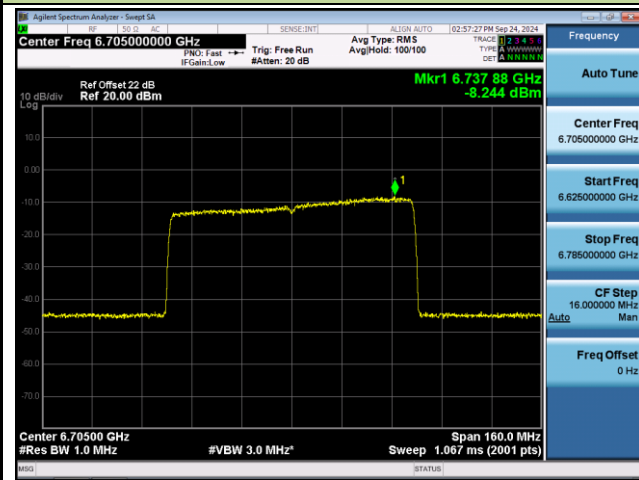

Channel 07 (5985MHz)

Channel 39 (6145MHz)

Channel 87 (6385MHz)

Channel 103 (6465MHz)

Channel 119 (6545MHz)

Channel 135 (6625MHz)

802.11ax-HE80 Power Spectral Density- Ant 1 (Nss = 1)

Channel 151 (6705MHz)