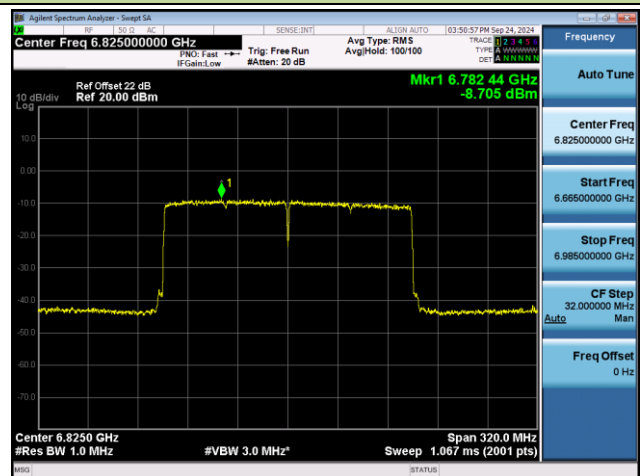

Channel 175 (6825MHz)