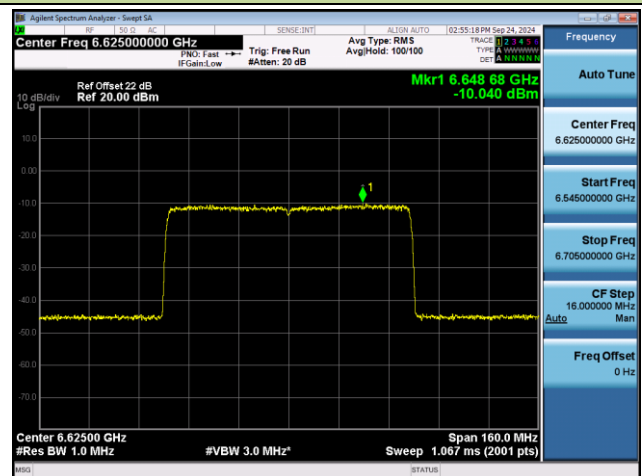

Channel 07 (5985MHz)

Channel 39 (6145MHz)

Channel 87 (6385MHz)

Channel 103 (6465MHz)

Channel 119 (6545MHz)

Channel 135 (6625MHz)

802.11ax-HE80 Power Spectral Density- Ant 1 (Nss = 1)

Channel 151 (6705MHz)