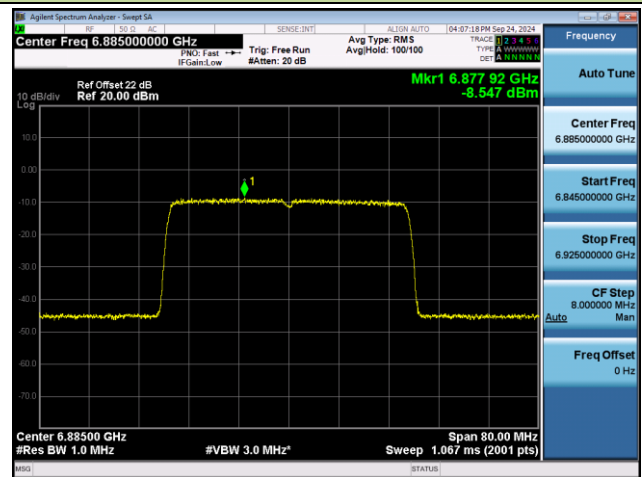

Channel 187 (6885MHz)