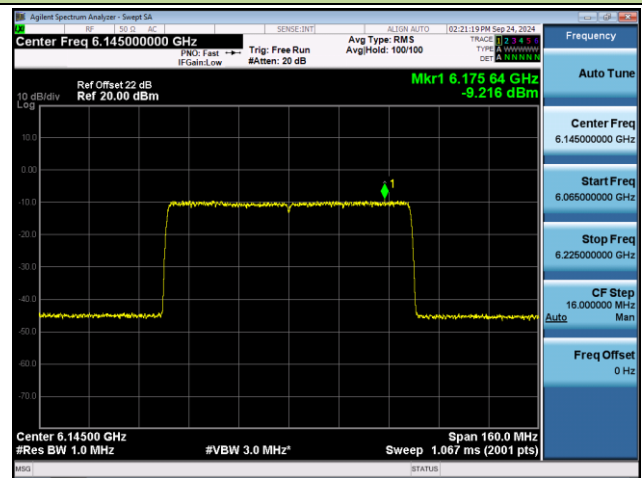

Channel 39 (6145MHz)