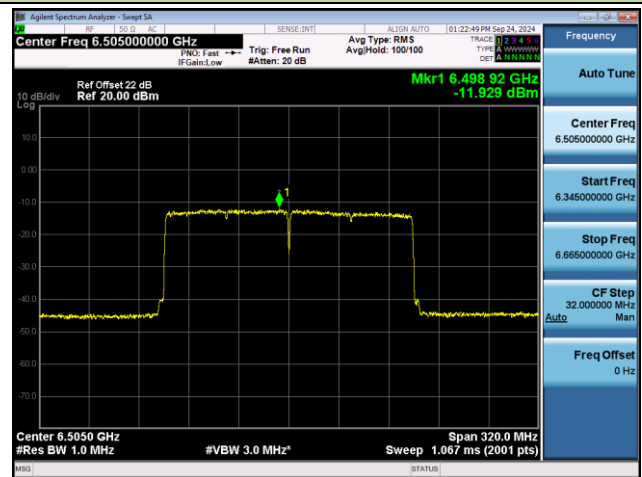

802.11be-EHT160 Power Spectral Density- Ant 0 (Nss = 1)

Channel 15 (6025MHz)

Channel 47 (6185MHz)

Channel 79 (6345MHz)

Channel 111 (6505MHz)

Channel 143 (6665MHz)

Channel 175 (6825MHz)

802.11be-EHT160 Power Spectral Density- Ant 0 (Nss = 1)