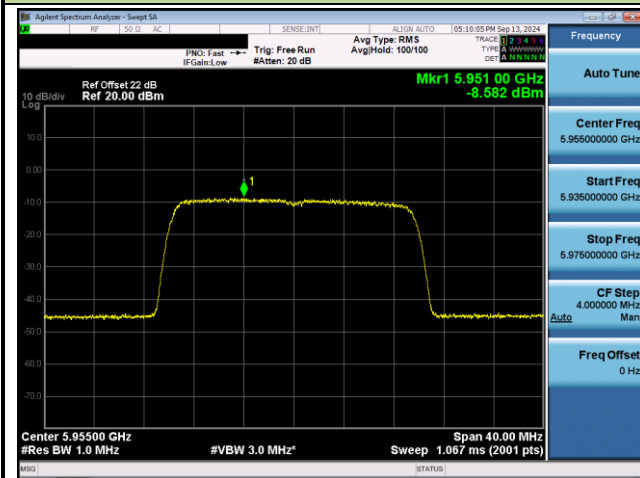

802.11ax-HE20 Power Spectral Density- Ant 1 (Nss = 1)

Channel 01 (5955MHz)