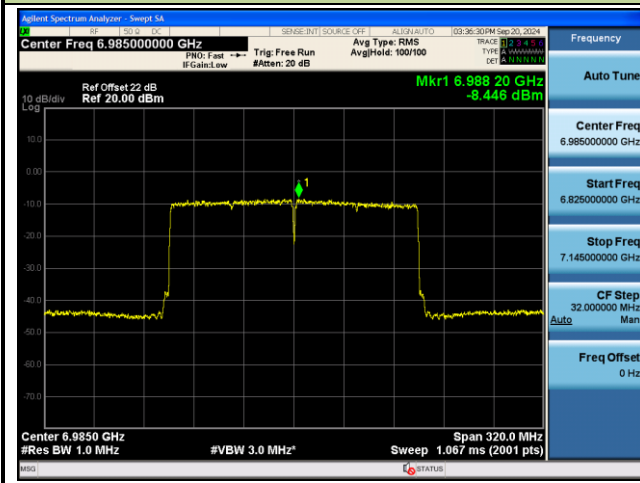

Channel 111 (6505MHz)

Channel 143 (6665MHz)

Channel 175 (6825MHz)

802.11ax-HE160 Power Spectral Density- Ant 1 (Nss = 1)

Channel 207 (6985MHz)

802.11be-EHT20 Power Spectral Density- Ant 1 (Nss = 1)

Channel 01 (5955MHz)