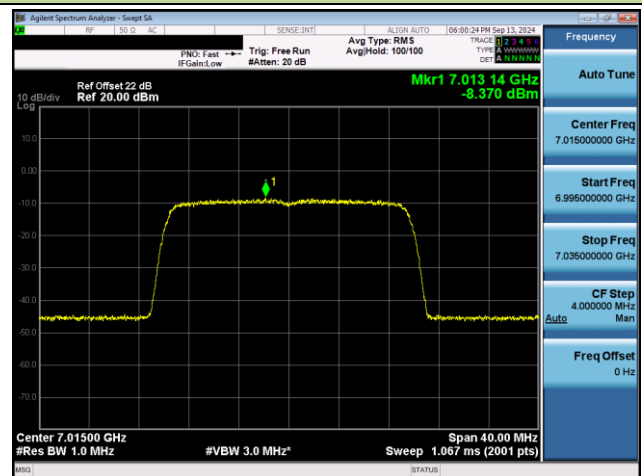

802.11ax-HE20 Power Spectral Density- Ant 1 (Nss = 1)

Channel 117 (6535MHz)

Channel 149 (6695MHz)

Channel 181 (6855MHz)

Channel 185 (6875MHz)

Channel 189 (6895MHz)

Channel 213 (7015MHz)

802.11ax-HE20 Power Spectral Density- Ant 1 (Nss = 1)

Channel 229 (7095MHz)

Frequency	
Auto Tune	
Center Freq	7.09500000 GHz
Start Freq	7.07500000 GHz
Stop Freq	7.11500000 GHz
CF Step	4.000000 MHz
Freq Offset	0 Hz

802.11ax-HE40 Power Spectral Density- Ant 1 (Nss = 1)