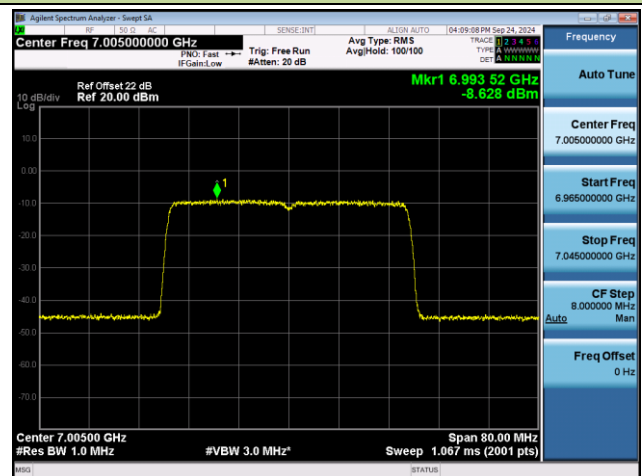

Channel 147 (6685MHz)

Channel 179 (6845MHz)

Channel 187 (6885MHz)

Channel 195 (6925MHz)

Channel 211 (7005MHz)

802.11ax-HE40 Power Spectral Density- Ant 1 (Nss = 1)

Channel 227 (7085MHz)

802.11ax-HE80 Power Spectral Density- Ant 1 (Nss = 1)