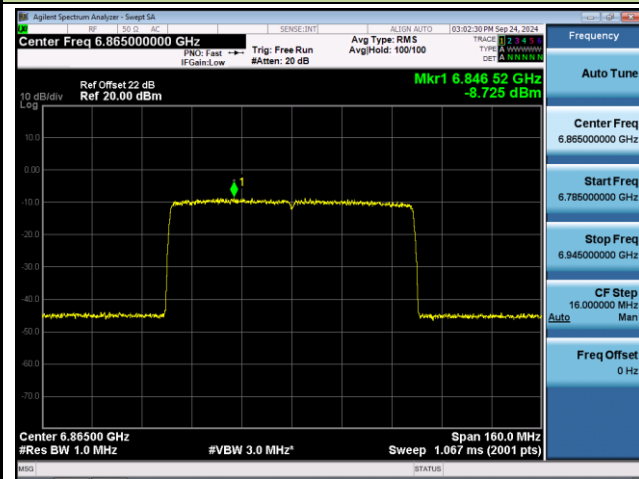

Channel 183 (6865MHz)