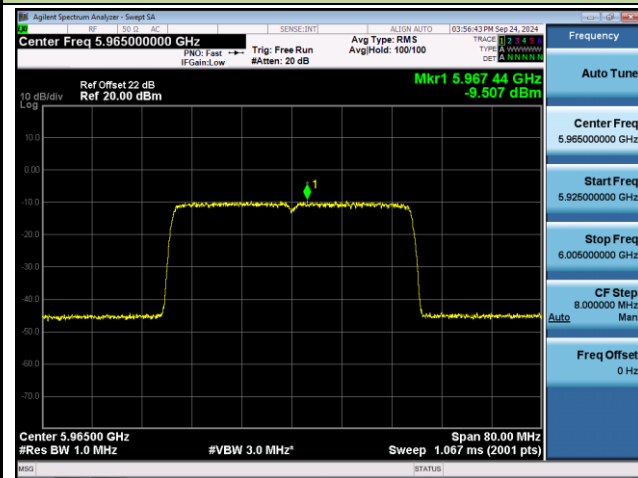

802.11ax-HE40 Power Spectral Density- Ant 1 (Nss = 1)

Channel 03 (5965MHz)