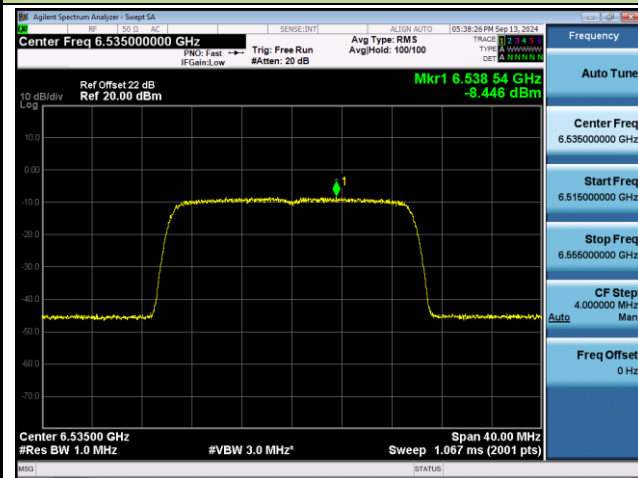

802.11ax-HE20 Power Spectral Density- Ant 1 (Nss = 1)

Channel 117 (6535MHz)