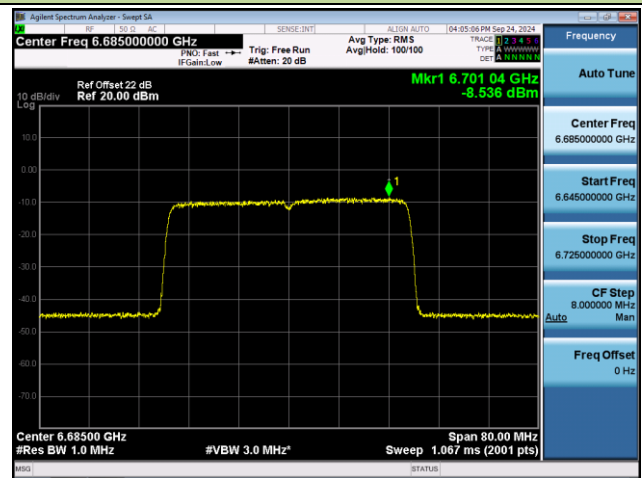

Channel 147 (6685MHz)