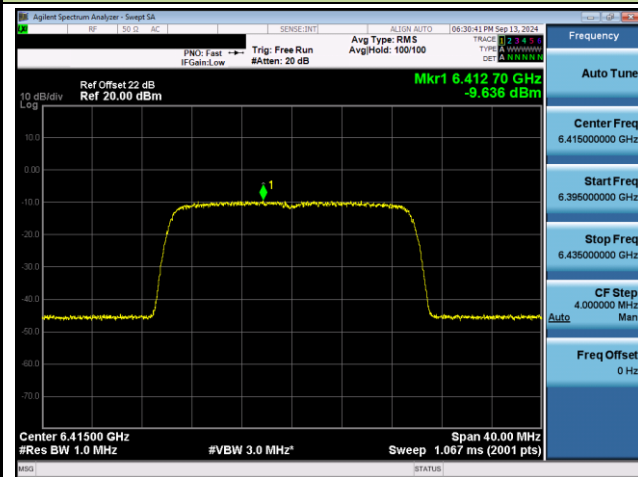

Channel 93 (6415MHz)