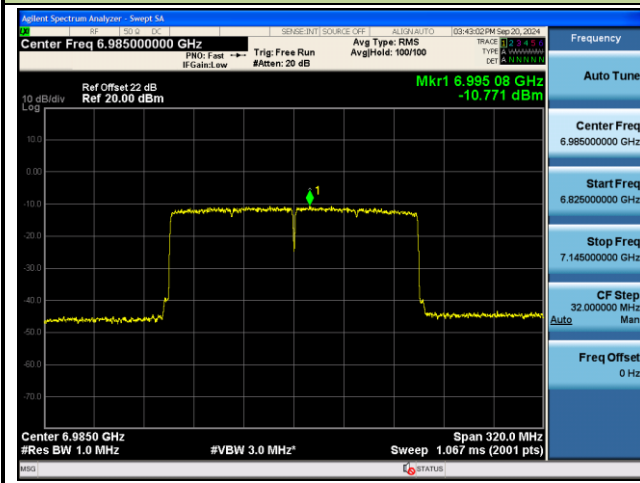

802.11be-EHT160 Power Spectral Density- Ant 0 (Nss = 1)

Channel 15 (6025MHz)

Channel 47 (6185MHz)

Channel 79 (6345MHz)

Channel 111 (6505MHz)

Channel 143 (6665MHz)

Channel 175 (6825MHz)

802.11be-EHT160 Power Spectral Density- Ant 0 (Nss = 1)

Channel 207 (6985MHz)

802.11ax-HE20 Power Spectral Density- Ant 1 (Nss = 1)

Channel 01 (5955MHz)

Channel 45 (6175MHz)

Channel 93 (6415MHz)

Channel 97 (6435MHz)

Channel 105 (6475MHz)

Channel 113 (6515MHz)