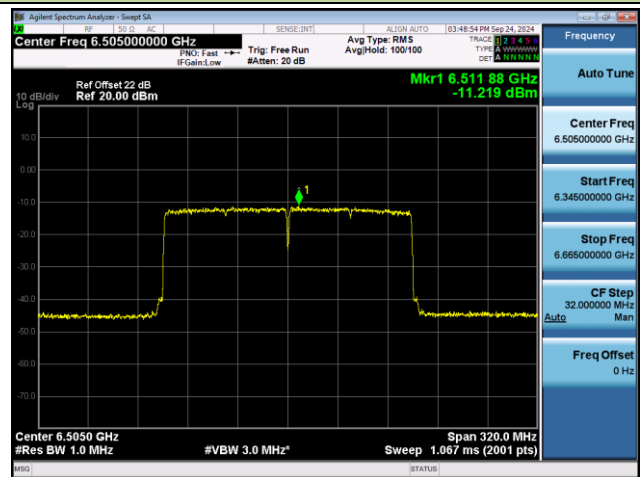

Channel 111 (6505MHz)