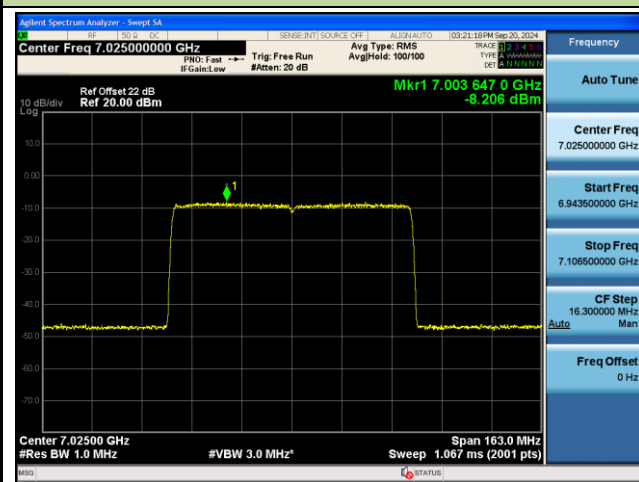

Channel 167 (6785MHz)

Channel 183 (6865MHz)

Channel 199 (6945MHz)

Channel 215 (7025MHz)

802.11ax-HE160 Power Spectral Density- Ant 1 (Nss = 1)

Channel 15 (6025MHz)

Channel 47 (6185MHz)

Channel 79 (6345MHz)