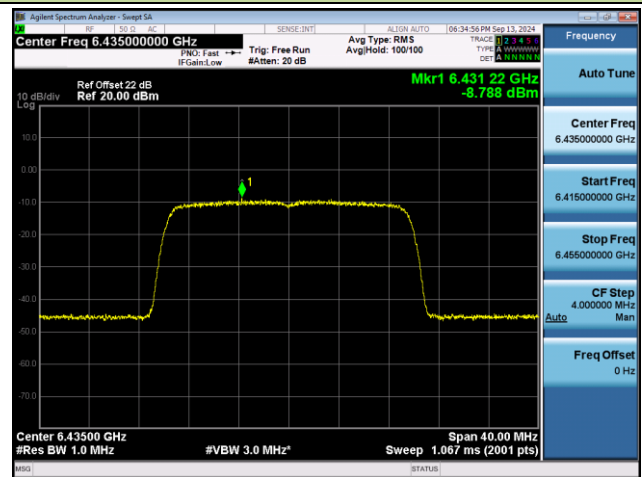

Channel 97 (6435MHz)