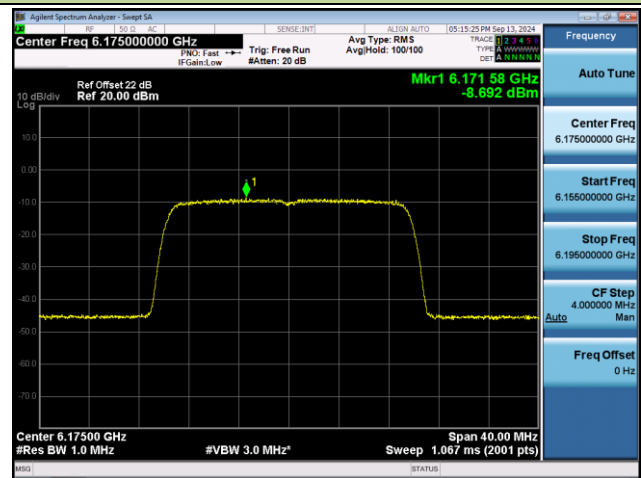

Channel 207 (6985MHz)

802.11ax-HE20 Power Spectral Density- Ant 1 (Nss = 1)

Channel 01 (5955MHz)

Channel 45 (6175MHz)

Channel 93 (6415MHz)

Channel 97 (6435MHz)

Channel 105 (6475MHz)

Channel 113 (6515MHz)