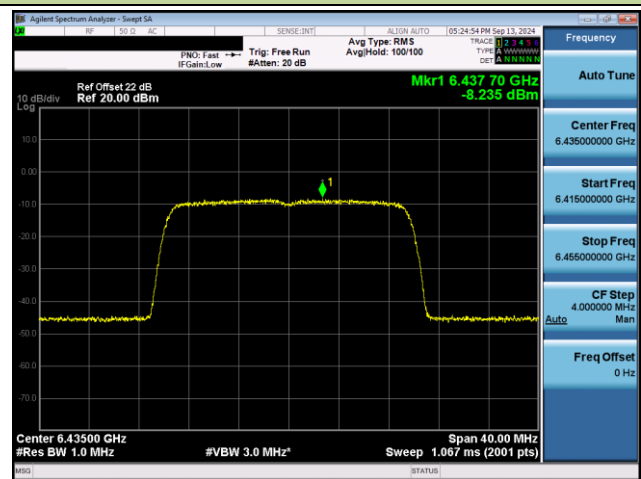

Channel 207 (6985MHz)

802.11ax-HE20 Power Spectral Density- Ant 1 (Nss = 1)

Channel 01 (5955MHz)

Channel 45 (6175MHz)

Channel 93 (6415MHz)

Channel 97 (6435MHz)

Channel 105 (6475MHz)

Channel 113 (6515MHz)