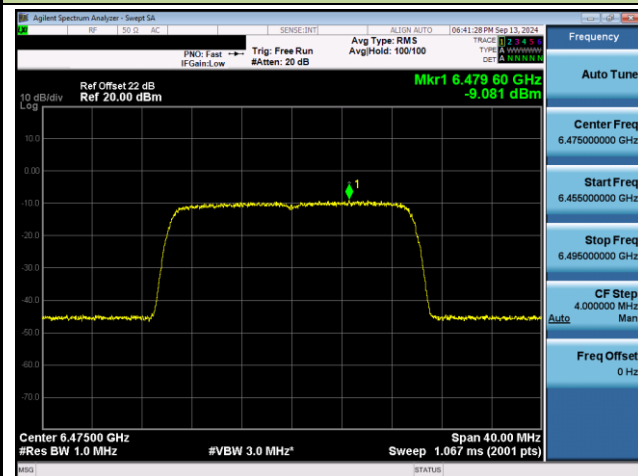

Channel 45 (6175MHz)

Channel 93 (6415MHz)

Channel 97 (6435MHz)

Channel 105 (6475MHz)

Channel 113 (6515MHz)

802.11be-EHT20 Power Spectral Density- Ant 1 (Nss = 1)

Channel 117 (6535MHz)

Channel 149 (6695MHz)