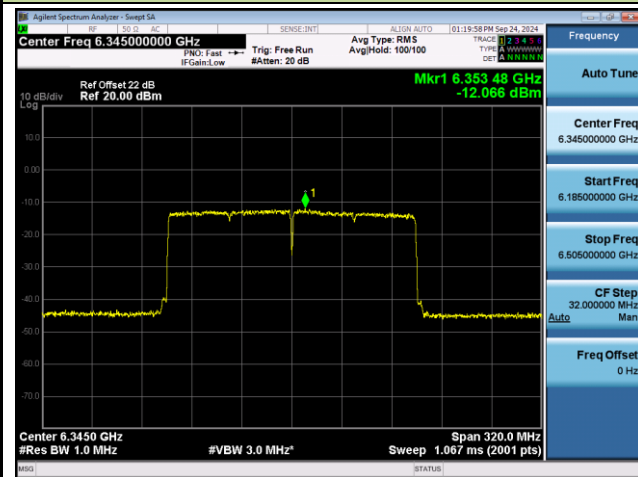

802.11be-EHT160 Power Spectral Density- Ant 0 (Nss = 1)

Channel 15 (6025MHz)

Channel 47 (6185MHz)

Channel 79 (6345MHz)

Channel 111 (6505MHz)

Channel 143 (6665MHz)

Channel 175 (6825MHz)

802.11be-EHT160 Power Spectral Density- Ant 0 (Nss = 1)