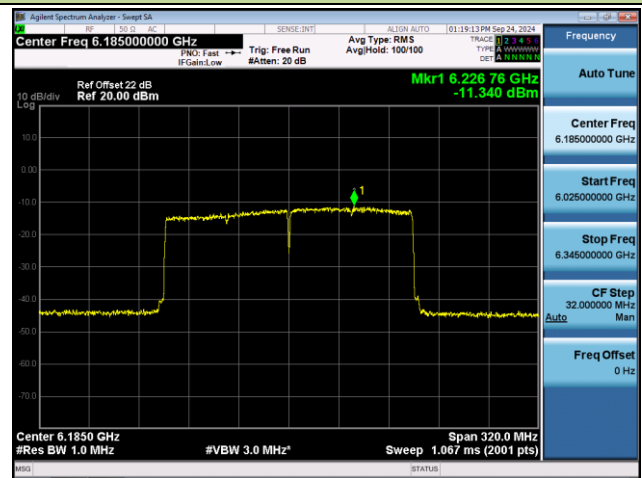

802.11be-EHT160 Power Spectral Density- Ant 0 (Nss = 1)

Channel 15 (6025MHz)

Channel 47 (6185MHz)

Channel 79 (6345MHz)

Channel 111 (6505MHz)

Channel 143 (6665MHz)

Channel 175 (6825MHz)

802.11be-EHT160 Power Spectral Density- Ant 0 (Nss = 1)