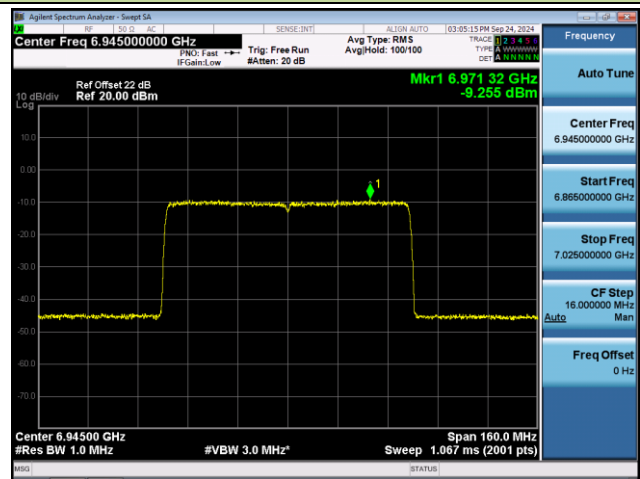

Channel 199 (6945MHz)