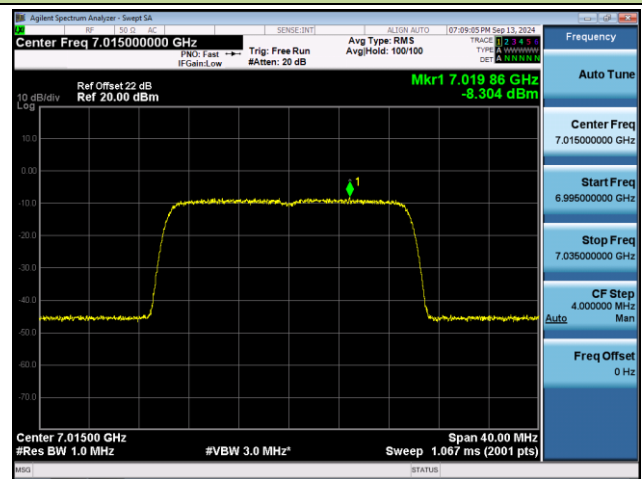

Channel 181 (6855MHz)

Channel 185 (6875MHz)

Channel 189 (6895MHz)

Channel 213 (7015MHz)

802.11be-EHT20 Power Spectral Density- Ant 1 (Nss = 1)

Channel 229 (7095MHz)