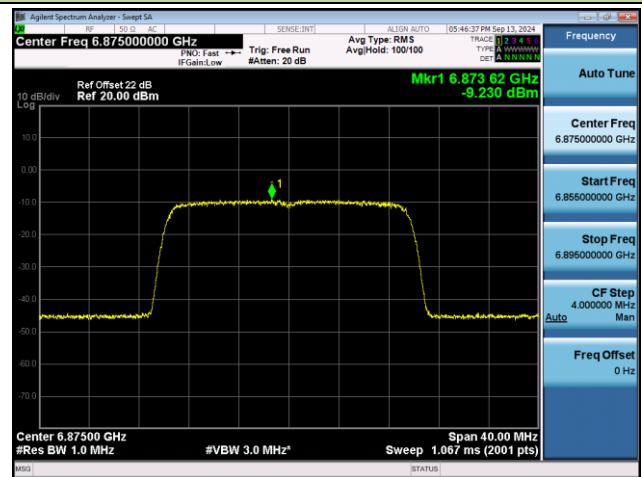

802.11ax-HE20 Power Spectral Density- Ant 1 (Nss = 1)

Channel 117 (6535MHz)

Channel 149 (6695MHz)

Channel 181 (6855MHz)

Channel 185 (6875MHz)

Channel 189 (6895MHz)

Channel 213 (7015MHz)

802.11ax-HE20 Power Spectral Density- Ant 1 (Nss = 1)

Channel 229 (7095MHz)

Frequency	
Auto Tune	
Center Freq	7.09500000 GHz
Start Freq	7.07500000 GHz
Stop Freq	7.11500000 GHz
CF Step	4.000000 MHz
Freq Offset	0 Hz

802.11ax-HE40 Power Spectral Density- Ant 1 (Nss = 1)