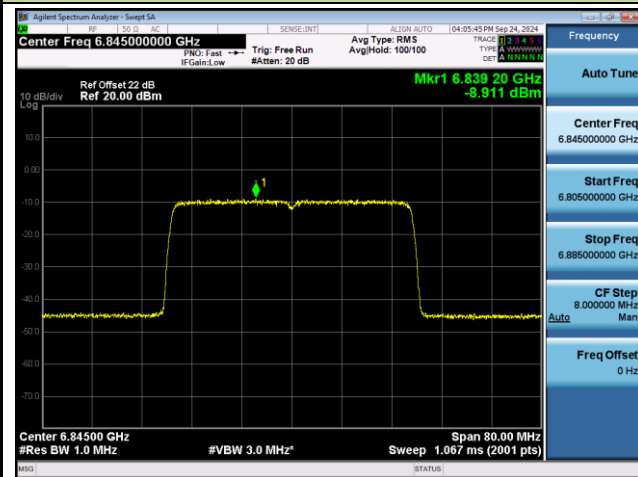

Channel 179 (6845MHz)