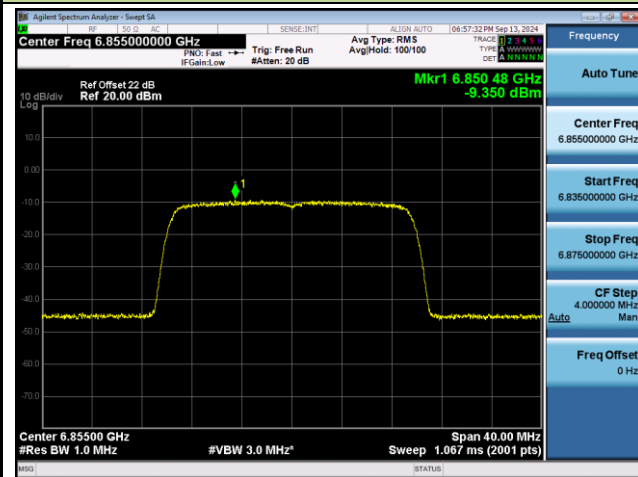

Channel 181 (6855MHz)