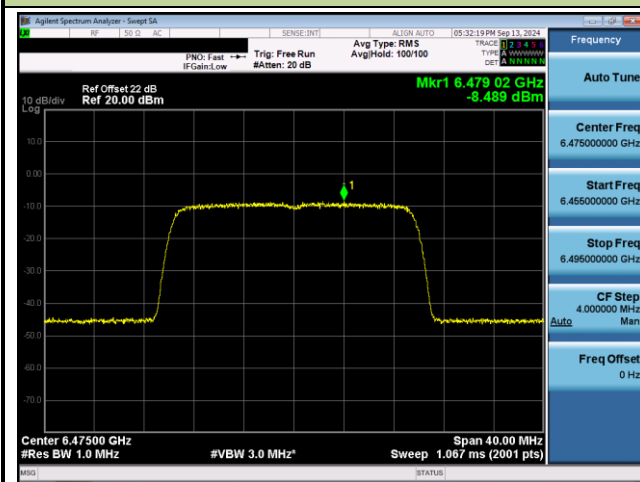

Channel 207 (6985MHz)

802.11ax-HE20 Power Spectral Density- Ant 1 (Nss = 1)

Channel 01 (5955MHz)

Channel 45 (6175MHz)

Channel 93 (6415MHz)

Channel 97 (6435MHz)

Channel 105 (6475MHz)

Channel 113 (6515MHz)