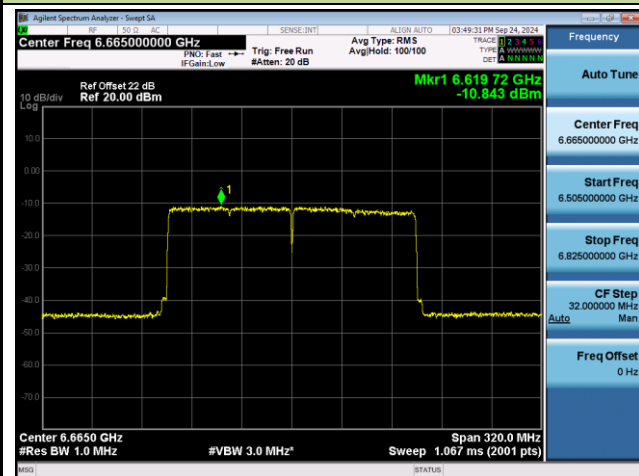

Channel 143 (6665MHz)