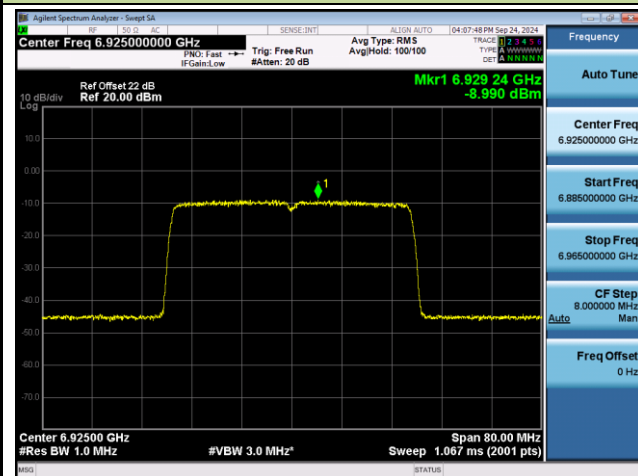

Channel 147 (6685MHz)

Channel 179 (6845MHz)

Channel 187 (6885MHz)

Channel 195 (6925MHz)

Channel 211 (7005MHz)

802.11ax-HE40 Power Spectral Density- Ant 1 (Nss = 1)

Channel 227 (7085MHz)

802.11ax-HE80 Power Spectral Density- Ant 1 (Nss = 1)