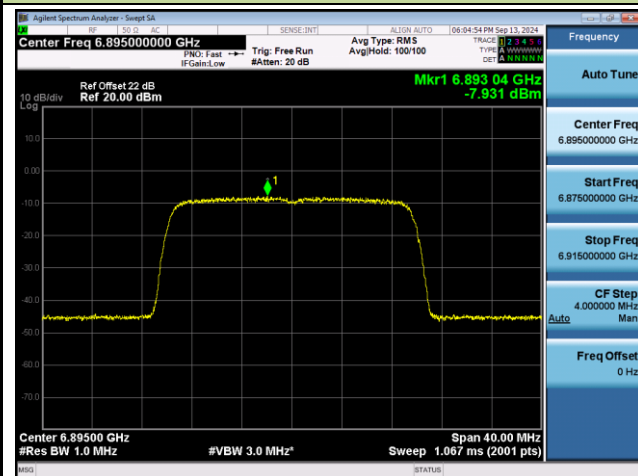

802.11ax-HE20 Power Spectral Density- Ant 1 (Nss = 1)

Channel 117 (6535MHz)

Channel 149 (6695MHz)

Channel 181 (6855MHz)

Channel 185 (6875MHz)

Channel 189 (6895MHz)

Channel 213 (7015MHz)

802.11ax-HE20 Power Spectral Density- Ant 1 (Nss = 1)

Channel 229 (7095MHz)

Frequency	
Auto Tune	
Center Freq	7.09500000 GHz
Start Freq	7.07500000 GHz
Stop Freq	7.11500000 GHz
CF Step	4.000000 MHz
Freq Offset	0 Hz

802.11ax-HE40 Power Spectral Density- Ant 1 (Nss = 1)