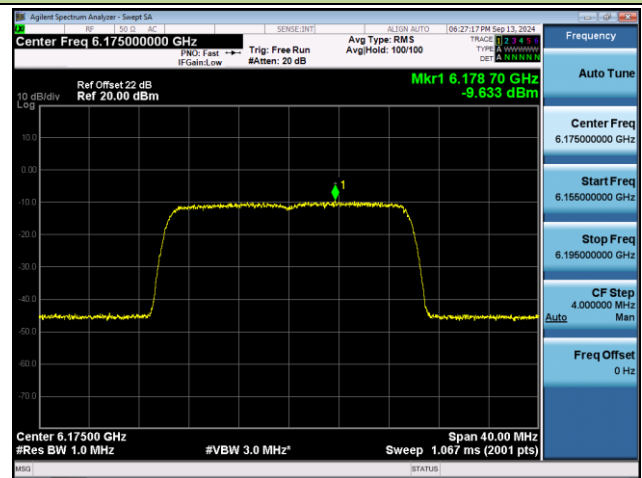

Channel 45 (6175MHz)