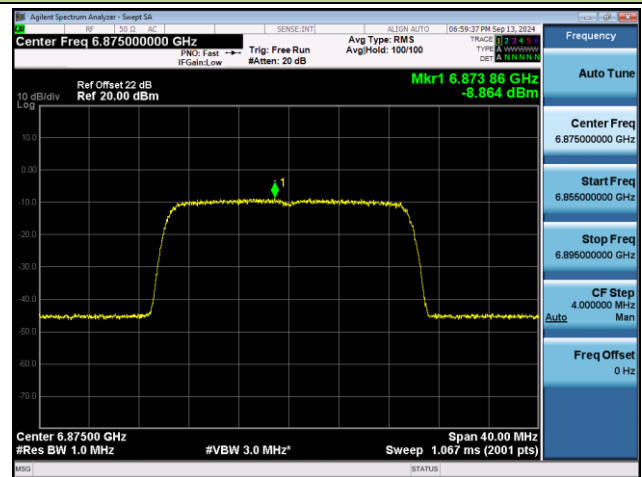

Channel 185 (6875MHz)