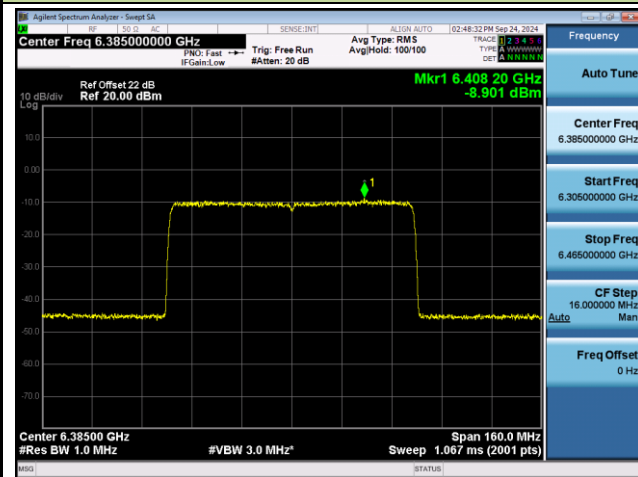

Channel 87 (6385MHz)