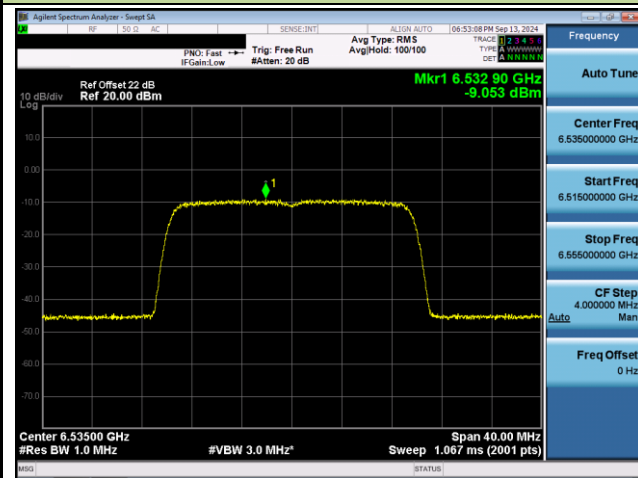

Channel 45 (6175MHz)

Channel 93 (6415MHz)

Channel 97 (6435MHz)

Channel 105 (6475MHz)

Channel 113 (6515MHz)

802.11be-EHT20 Power Spectral Density- Ant 1 (Nss = 1)

Channel 117 (6535MHz)

Channel 149 (6695MHz)