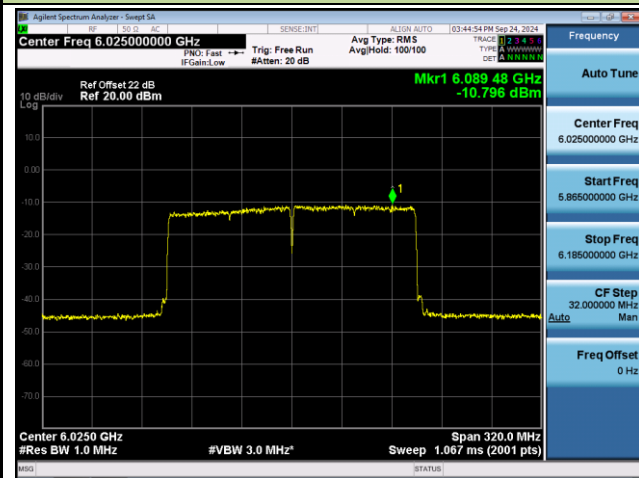

Channel 167 (6785MHz)

Channel 183 (6865MHz)

Channel 199 (6945MHz)

Channel 215 (7025MHz)

802.11ax-HE160 Power Spectral Density- Ant 1 (Nss = 1)

Channel 15 (6025MHz)

Channel 47 (6185MHz)

Channel 79 (6345MHz)