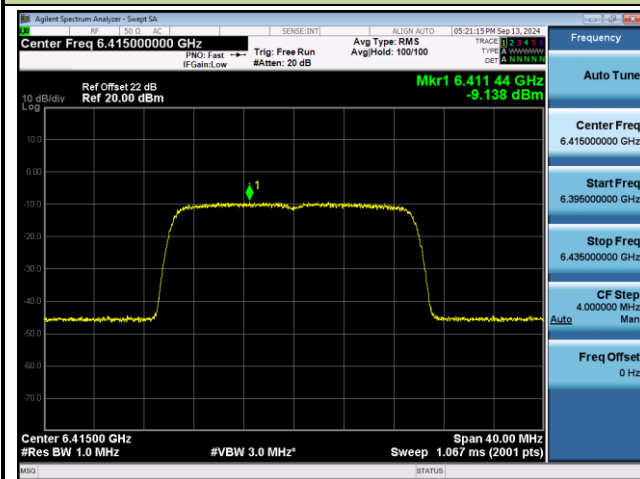

Channel 207 (6985MHz)

802.11ax-HE20 Power Spectral Density- Ant 1 (Nss = 1)

Channel 01 (5955MHz)

Channel 45 (6175MHz)

Channel 93 (6415MHz)

Channel 97 (6435MHz)

Channel 105 (6475MHz)

Channel 113 (6515MHz)