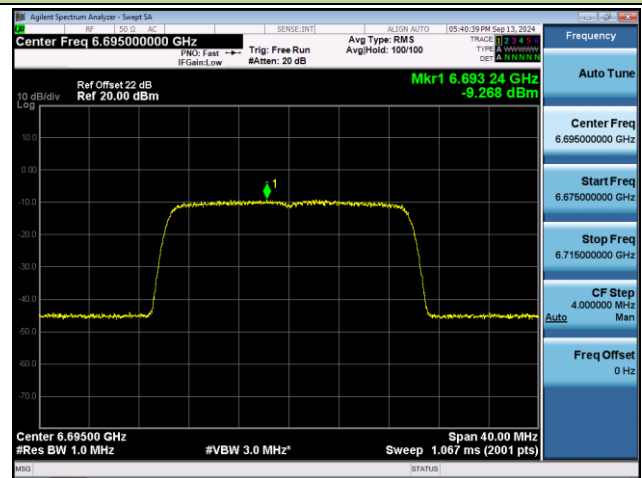

Channel 149 (6695MHz)