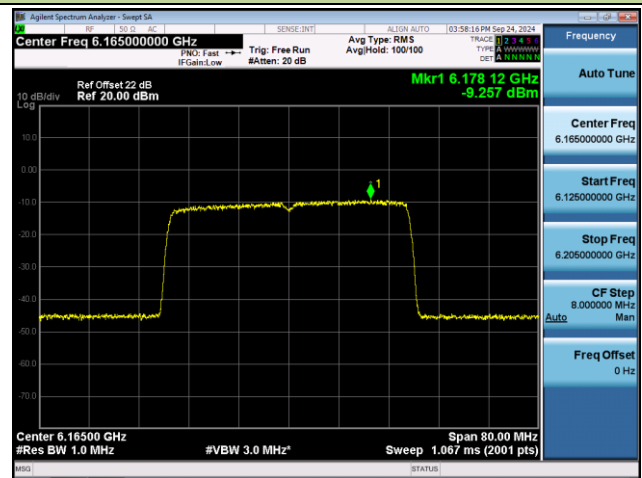

Channel 43 (6165MHz)