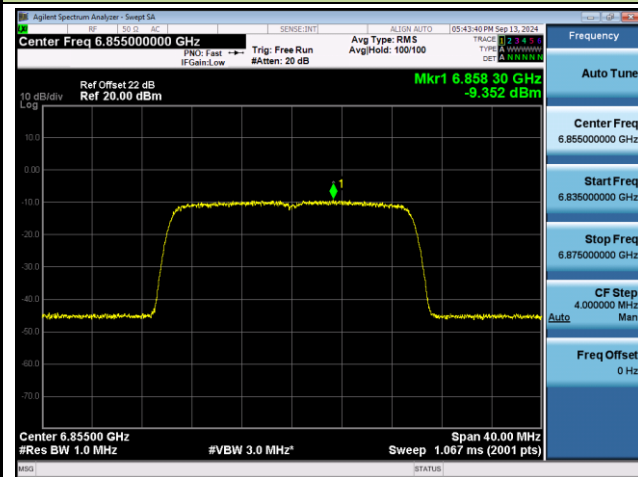

802.11ax-HE20 Power Spectral Density- Ant 1 (Nss = 1)

Channel 117 (6535MHz)

Channel 149 (6695MHz)

Channel 181 (6855MHz)

Channel 185 (6875MHz)

Channel 189 (6895MHz)

Channel 213 (7015MHz)

802.11ax-HE20 Power Spectral Density- Ant 1 (Nss = 1)

Channel 229 (7095MHz)

Frequency	
Auto Tune	
Center Freq	7.09500000 GHz
Start Freq	7.07500000 GHz
Stop Freq	7.11500000 GHz
CF Step	4.000000 MHz
Freq Offset	0 Hz

802.11ax-HE40 Power Spectral Density- Ant 1 (Nss = 1)