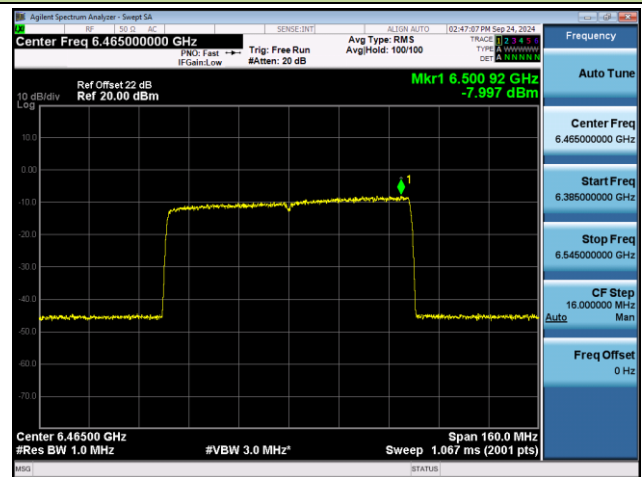

Channel 07 (5985MHz)

Channel 39 (6145MHz)

Channel 87 (6385MHz)

Channel 103 (6465MHz)

Channel 119 (6545MHz)

Channel 135 (6625MHz)

802.11ax-HE80 Power Spectral Density- Ant 1 (Nss = 1)

Channel 151 (6705MHz)