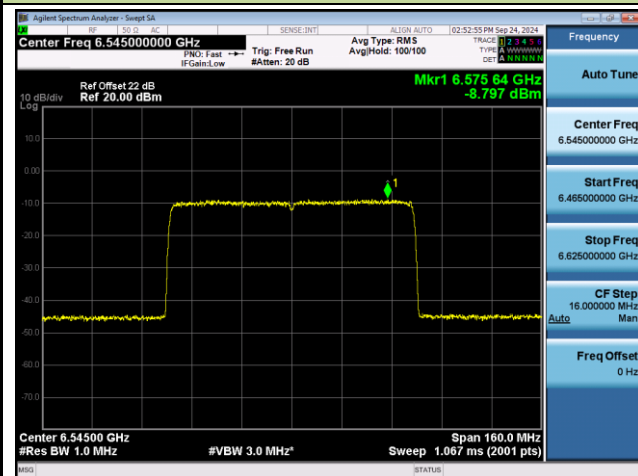

Channel 07 (5985MHz)

Channel 39 (6145MHz)

Channel 87 (6385MHz)

Channel 103 (6465MHz)

Channel 119 (6545MHz)

Channel 135 (6625MHz)

802.11ax-HE80 Power Spectral Density- Ant 1 (Nss = 1)

Channel 151 (6705MHz)