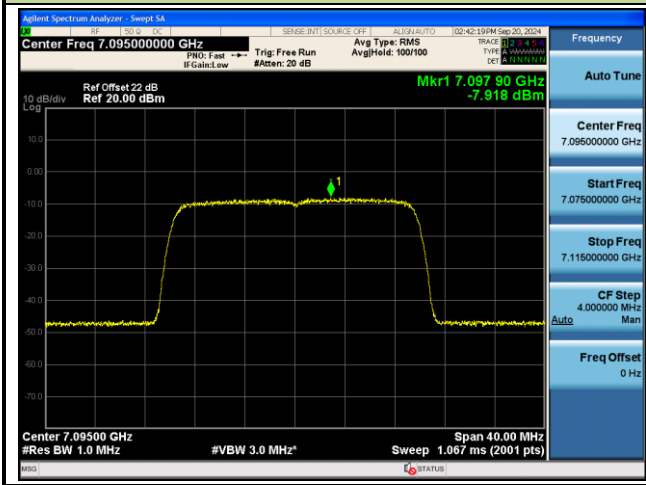

802.11ax-HE20 Power Spectral Density- Ant 1 (Nss = 1)

Channel 117 (6535MHz)

Channel 149 (6695MHz)

Channel 181 (6855MHz)

Channel 185 (6875MHz)

Channel 189 (6895MHz)

Channel 213 (7015MHz)

802.11ax-HE20 Power Spectral Density- Ant 1 (Nss = 1)

Channel 229 (7095MHz)

Frequency	
Auto Tune	
Center Freq	7.09500000 GHz
Start Freq	7.07500000 GHz
Stop Freq	7.11500000 GHz
CF Step	4.000000 MHz
Freq Offset	0 Hz

802.11ax-HE40 Power Spectral Density- Ant 1 (Nss = 1)