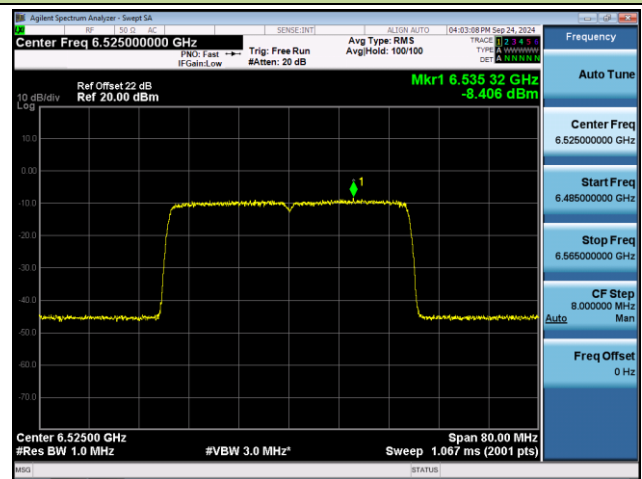

Channel 03 (5965MHz)

Channel 43 (6165MHz)

Channel 91 (6405MHz)

Channel 99 (6445MHz)

Channel 107 (6485MHz)

Channel 115 (6525MHz)

802.11ax-HE40 Power Spectral Density- Ant 1 (Nss = 1)

Channel 123 (6565MHz)