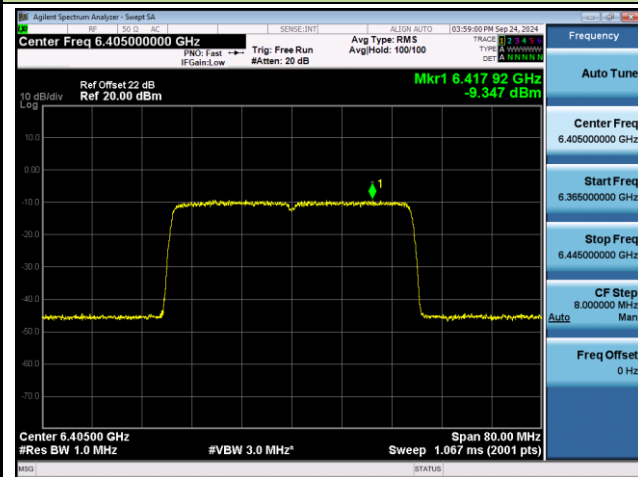

Channel 91 (6405MHz)