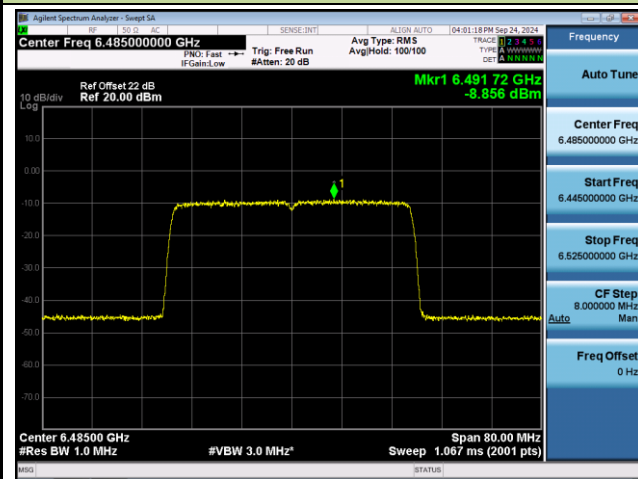

Channel 03 (5965MHz)

Channel 43 (6165MHz)

Channel 91 (6405MHz)

Channel 99 (6445MHz)

Channel 107 (6485MHz)

Channel 115 (6525MHz)

802.11ax-HE40 Power Spectral Density- Ant 1 (Nss = 1)

Channel 123 (6565MHz)