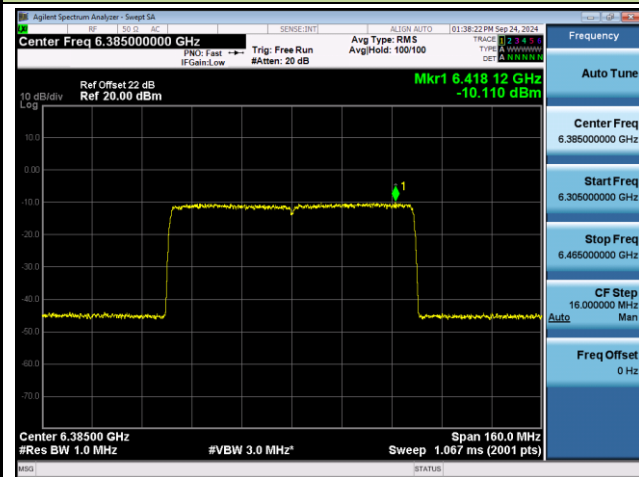

Channel 87 (6385MHz)