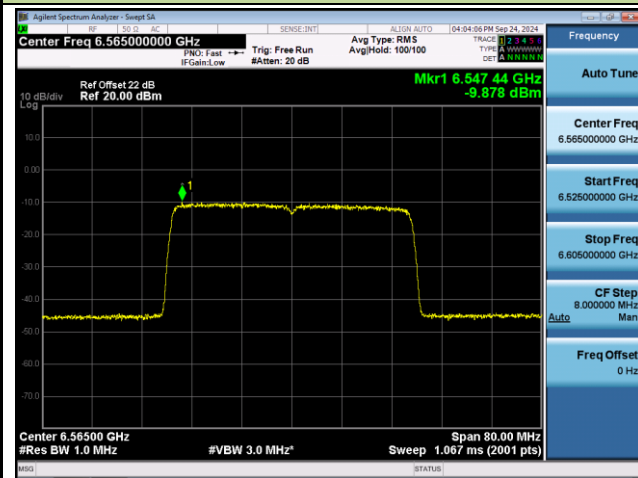

## 802.11ax-HE40 Power Spectral Density- Ant 0 (Nss = 1)

Channel 123 (6565MHz)

Channel 147 (6685MHz)

Channel 179 (6845MHz)

Channel 187 (6885MHz)

Channel 195 (6925MHz)

Channel 211 (7005MHz)