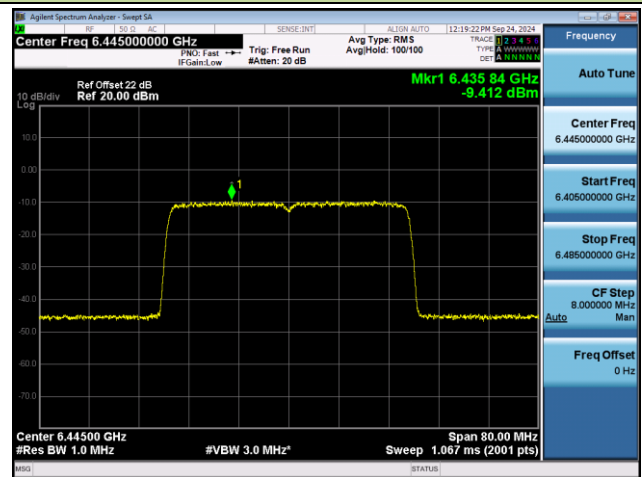

## 802.11be-EHT40 Power Spectral Density- Ant 0 (Nss = 1)

Channel 03 (5965MHz)

Channel 43 (6165MHz)

Channel 91 (6405MHz)

Channel 99 (6445MHz)

Channel 107 (6485MHz)

Channel 115 (6525MHz)