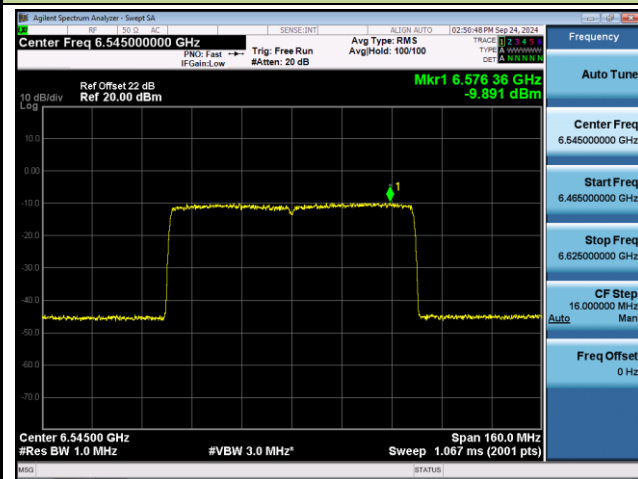

## 802.11ax-HE80 Power Spectral Density- Ant 0 (Nss = 1)

Channel 07 (5985MHz)

Channel 39 (6145MHz)

Channel 87 (6385MHz)

Channel 103 (6465MHz)

Channel 119 (6545MHz)

Channel 135 (6625MHz)

802.11ax-HE80 Power Spectral Density- Ant 0 (Nss = 1)

Channel 207 (6985MHz)