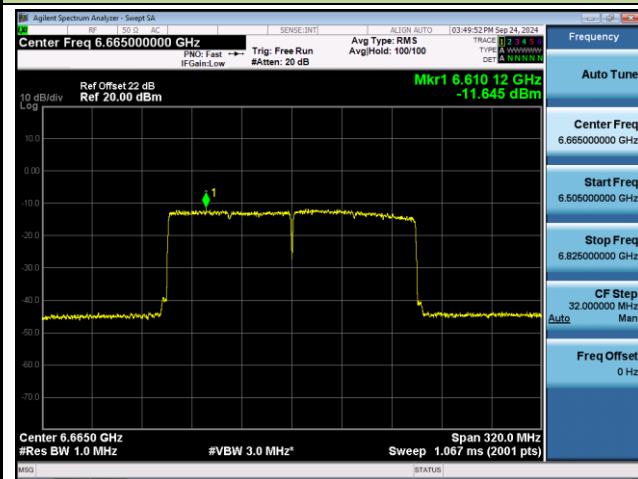

## 802.11ax-HE160 Power Spectral Density- Ant 0 (Nss = 1)

Channel 15 (6025MHz)

Channel 47 (6185MHz)

Channel 79 (6345MHz)

Channel 111 (6505MHz)

Channel 143 (6665MHz)

Channel 175 (6825MHz)

802.11ax-HE160 Power Spectral Density- Ant 0 (Nss = 1)

Channel 207 (6985MHz)