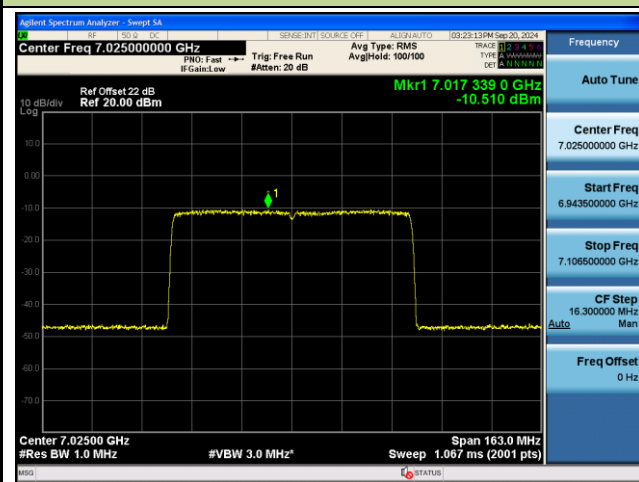

Channel 151 (6705MHz)

Channel 167 (6785MHz)

Channel 183 (6865MHz)

Channel 199 (6945MHz)

Channel 215 (7025MHz)

## 802.11ax-HE160 Power Spectral Density- Ant 0 (Nss = 1)

Channel 15 (6025MHz)

Channel 47 (6185MHz)

Channel 79 (6345MHz)

Channel 111 (6505MHz)

Channel 143 (6665MHz)

Channel 175 (6825MHz)

802.11ax-HE160 Power Spectral Density- Ant 0 (Nss = 1)

Channel 207 (6985MHz)