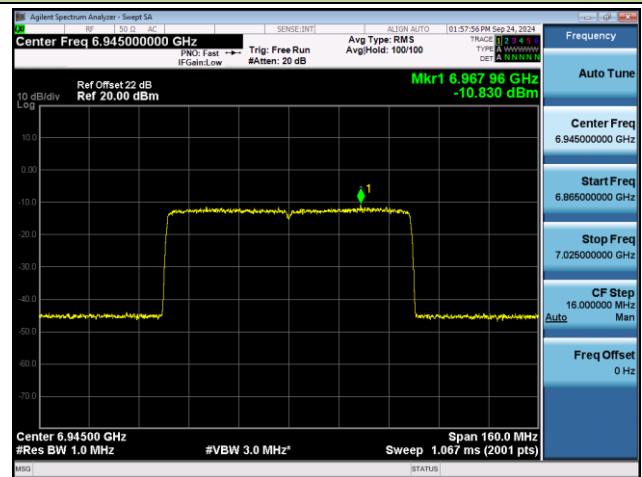

## 802.11be-EHT80 Power Spectral Density- Ant 0 (Nss = 1)

Channel 151 (6705MHz)

Channel 167 (6785MHz)

Channel 183 (6865MHz)

Channel 199 (6945MHz)

Channel 215 (7025MHz)