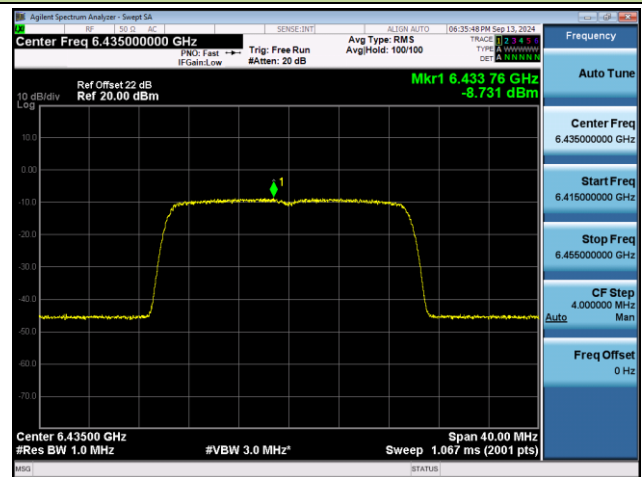

## 802.11be-EHT20 Power Spectral Density- Ant 0 (Nss = 1)

Channel 01 (5955MHz)

Channel 45 (6175MHz)

Channel 93 (6415MHz)

Channel 97 (6435MHz)

Channel 105 (6475MHz)

Channel 113 (6515MHz)