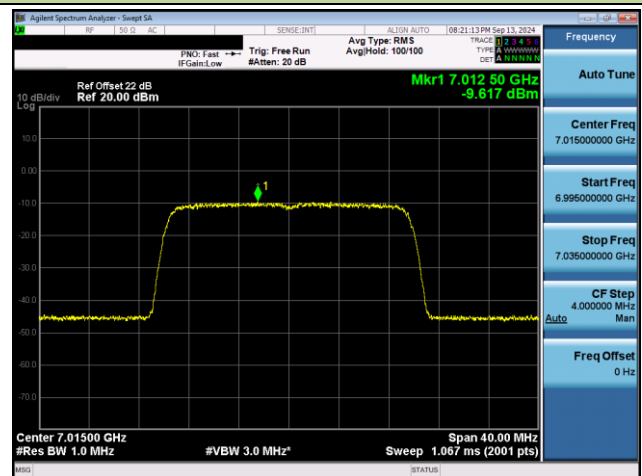

## 802.11be-EHT20 Power Spectral Density- Ant 0 (Nss = 1)

Channel 117 (6535MHz)

Channel 149 (6695MHz)

Channel 181 (6855MHz)

Channel 185 (6875MHz)

Channel 189 (6895MHz)

Channel 213 (7015MHz)

802.11be-EHT20 Power Spectral Density- Ant 0 (Nss = 1)

Channel 229 (7095MHz)