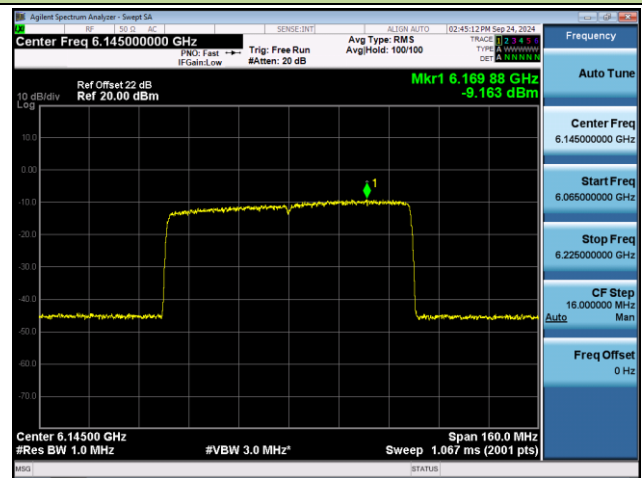

Channel 39 (6145MHz)