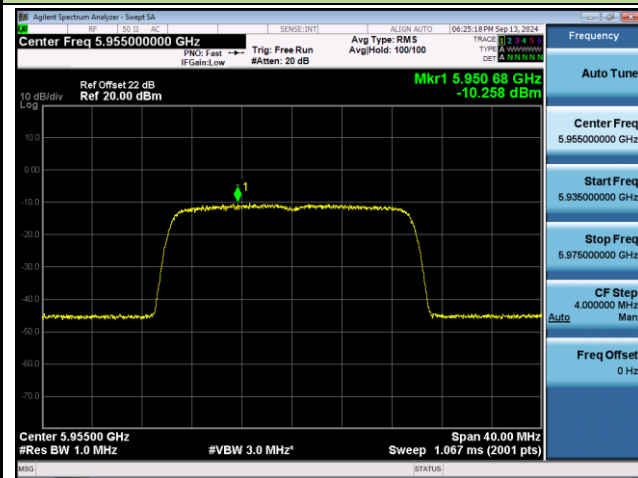

802.11be-EHT20 Power Spectral Density- Ant 0 (Nss = 1)

Channel 01 (5955MHz)