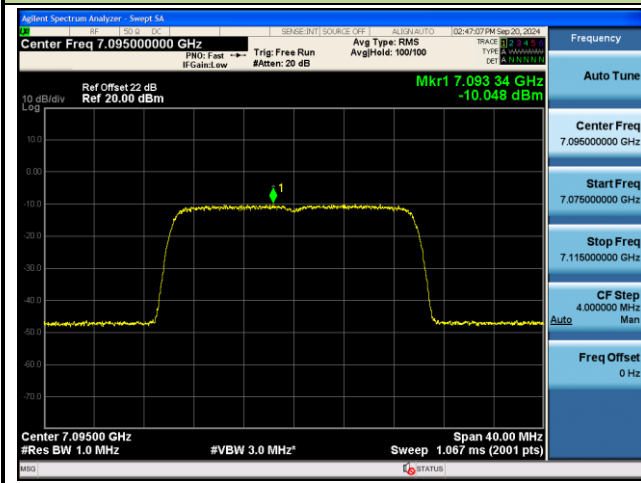

## 802.11be-EHT20 Power Spectral Density- Ant 0 (Nss = 1)

Channel 117 (6535MHz)

Channel 149 (6695MHz)

Channel 181 (6855MHz)

Channel 185 (6875MHz)

Channel 189 (6895MHz)

Channel 213 (7015MHz)

802.11be-EHT20 Power Spectral Density- Ant 0 (Nss = 1)

Channel 229 (7095MHz)