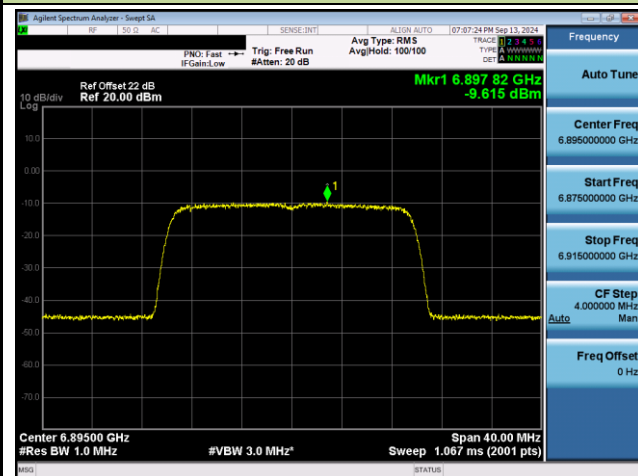

## 802.11be-EHT20 Power Spectral Density- Ant 0 (Nss = 1)

Channel 117 (6535MHz)

Channel 149 (6695MHz)

Channel 181 (6855MHz)

Channel 185 (6875MHz)

Channel 189 (6895MHz)

Channel 213 (7015MHz)

802.11be-EHT20 Power Spectral Density- Ant 0 (Nss = 1)

Channel 229 (7095MHz)