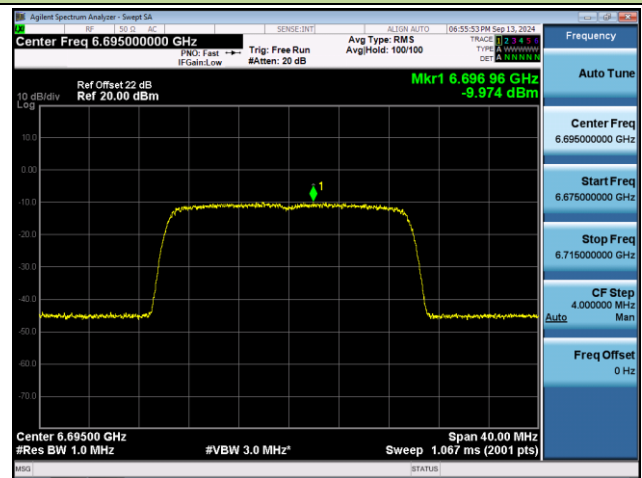

Channel 149 (6695MHz)