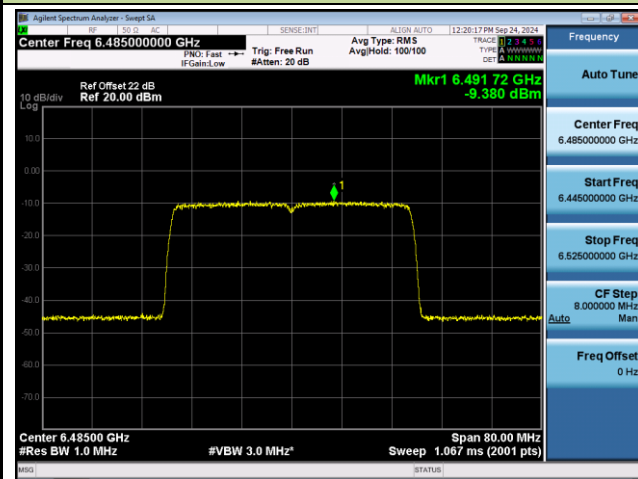

## 802.11be-EHT40 Power Spectral Density- Ant 0 (Nss = 1)

Channel 03 (5965MHz)

Channel 43 (6165MHz)

Channel 91 (6405MHz)

Channel 99 (6445MHz)

Channel 107 (6485MHz)

Channel 115 (6525MHz)