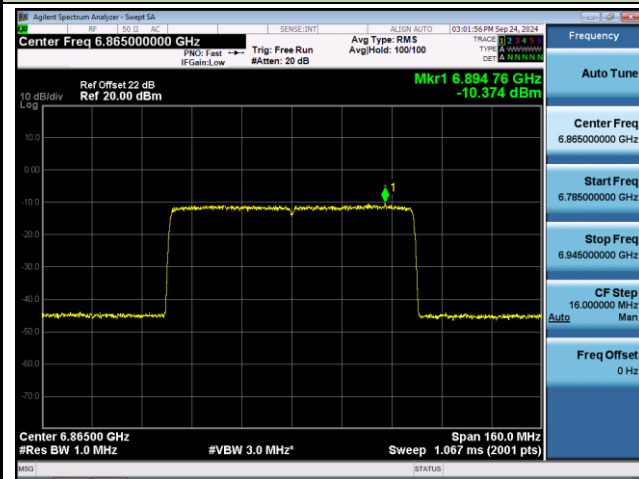

## 802.11ax-HE80 Power Spectral Density- Ant 0 (Nss = 1)

Channel 07 (5985MHz)

Channel 39 (6145MHz)

Channel 87 (6385MHz)

Channel 103 (6465MHz)

Channel 119 (6545MHz)

Channel 135 (6625MHz)

802.11ax-HE80 Power Spectral Density- Ant 0 (Nss = 1)

Channel 151 (6705MHz)

Channel 167 (6785MHz)

Channel 183 (6865MHz)

Channel 199 (6945MHz)

Channel 215 (7025MHz)

Channel 207 (6985MHz)