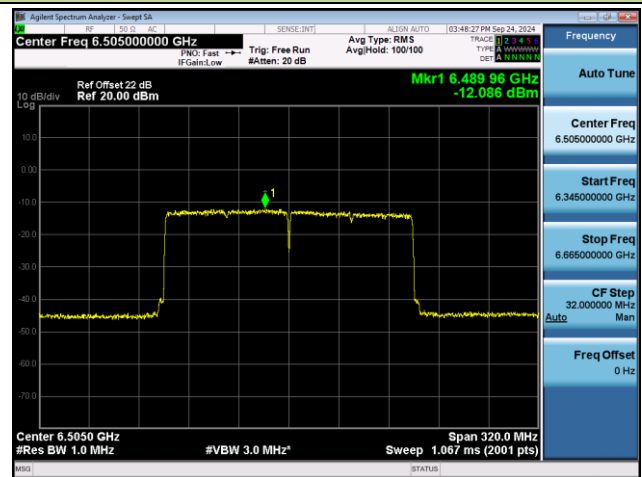

## 802.11ax-HE160 Power Spectral Density- Ant 0 (Nss = 1)

Channel 15 (6025MHz)

Channel 47 (6185MHz)

Channel 79 (6345MHz)

Channel 111 (6505MHz)

Channel 143 (6665MHz)

Channel 175 (6825MHz)

802.11ax-HE160 Power Spectral Density- Ant 0 (Nss = 1)

Channel 207 (6985MHz)