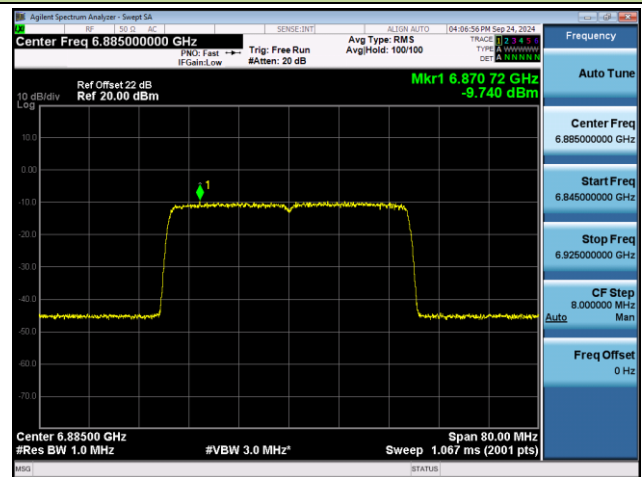

## 802.11ax-HE40 Power Spectral Density- Ant 0 (Nss = 1)

Channel 123 (6565MHz)

Channel 147 (6685MHz)

Channel 179 (6845MHz)

Channel 187 (6885MHz)

Channel 195 (6925MHz)

Channel 211 (7005MHz)