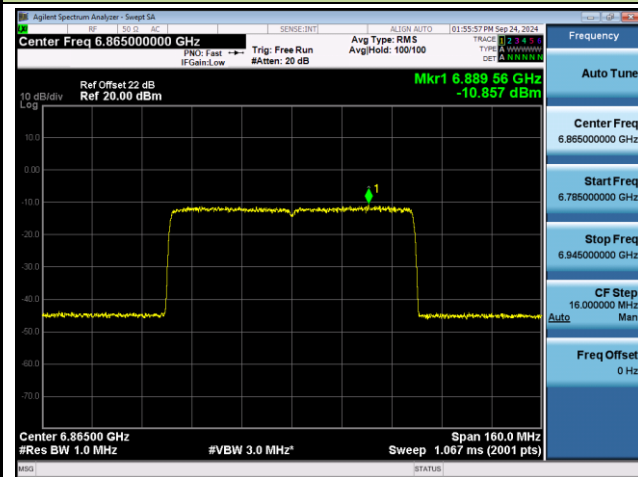

## 802.11be-EHT80 Power Spectral Density- Ant 0 (Nss = 1)

Channel 151 (6705MHz)

Channel 167 (6785MHz)

Channel 183 (6865MHz)

Channel 199 (6945MHz)

Channel 215 (7025MHz)