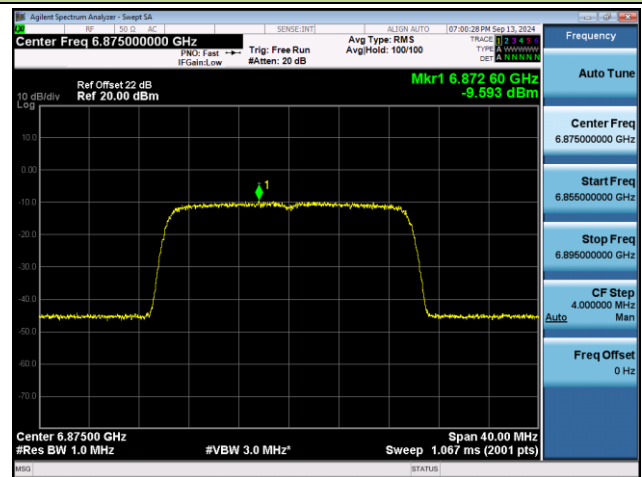

## 802.11be-EHT20 Power Spectral Density- Ant 0 (Nss = 1)

Channel 117 (6535MHz)

Channel 149 (6695MHz)

Channel 181 (6855MHz)

Channel 185 (6875MHz)

Channel 189 (6895MHz)

Channel 213 (7015MHz)

802.11be-EHT20 Power Spectral Density- Ant 0 (Nss = 1)

Channel 229 (7095MHz)