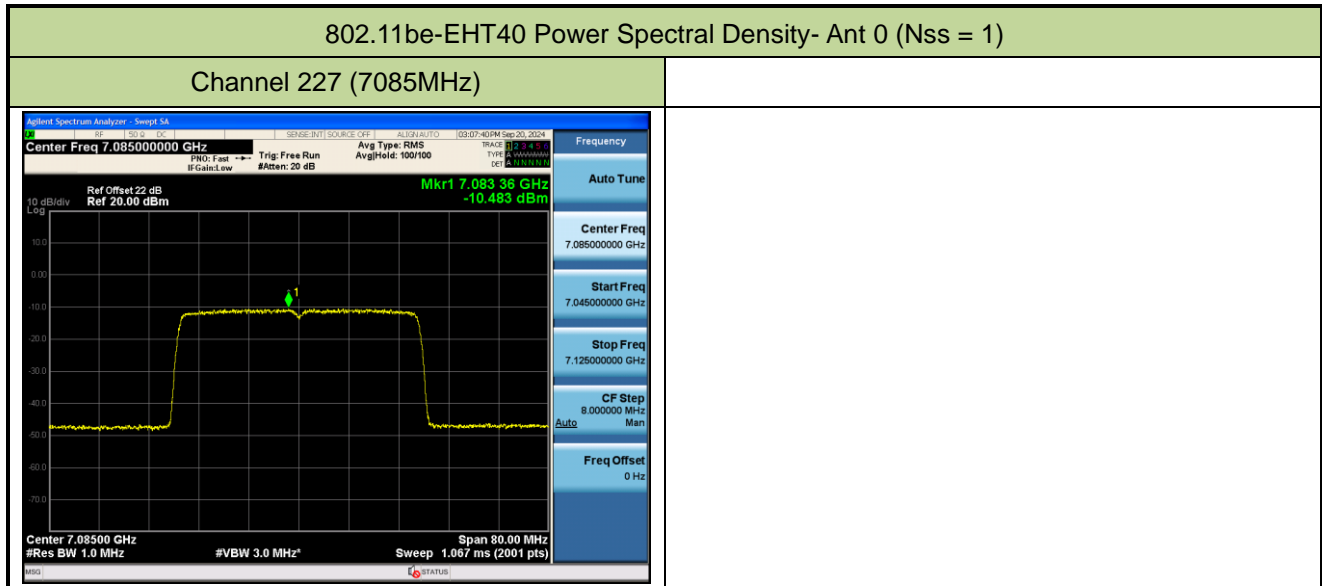

## 802.11be-EHT40 Power Spectral Density- Ant 0 (Nss = 1)

Channel 123 (6565MHz)

Channel 147 (6685MHz)

Channel 179 (6845MHz)

Channel 187 (6885MHz)

Channel 195 (6925MHz)

Channel 211 (7005MHz)

802.11be-EHT80 Power Spectral Density- Ant 0 (Nss = 1)