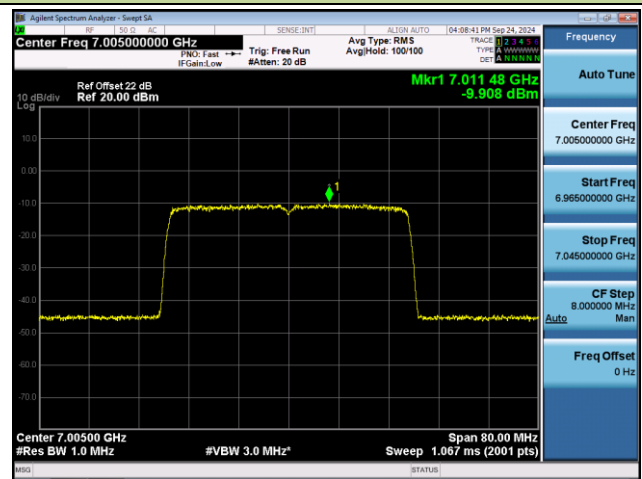

## 802.11ax-HE40 Power Spectral Density- Ant 0 (Nss = 1)

Channel 123 (6565MHz)

Channel 147 (6685MHz)

Channel 179 (6845MHz)

Channel 187 (6885MHz)

Channel 195 (6925MHz)

Channel 211 (7005MHz)