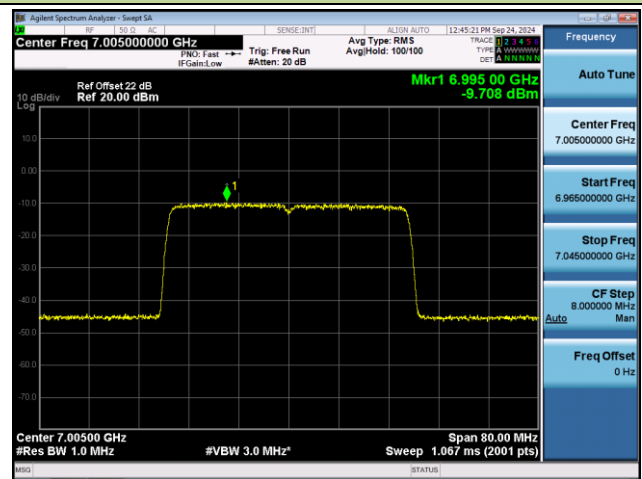

## 802.11be-EHT40 Power Spectral Density- Ant 0 (Nss = 1)

Channel 123 (6565MHz)

Channel 147 (6685MHz)

Channel 179 (6845MHz)

Channel 187 (6885MHz)

Channel 195 (6925MHz)

Channel 211 (7005MHz)

802.11be-EHT80 Power Spectral Density- Ant 0 (Nss = 1)