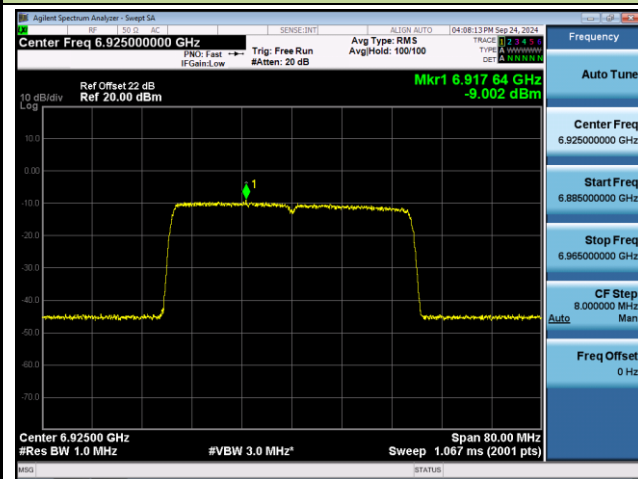

## 802.11ax-HE40 Power Spectral Density- Ant 0 (Nss = 1)

Channel 123 (6565MHz)

Channel 147 (6685MHz)

Channel 179 (6845MHz)

Channel 187 (6885MHz)

Channel 195 (6925MHz)

Channel 211 (7005MHz)