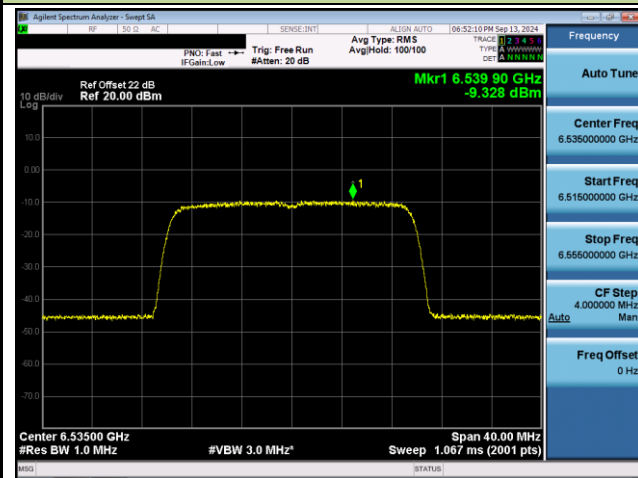

802.11be-EHT20 Power Spectral Density- Ant 0 (Nss = 1)

Channel 117 (6535MHz)