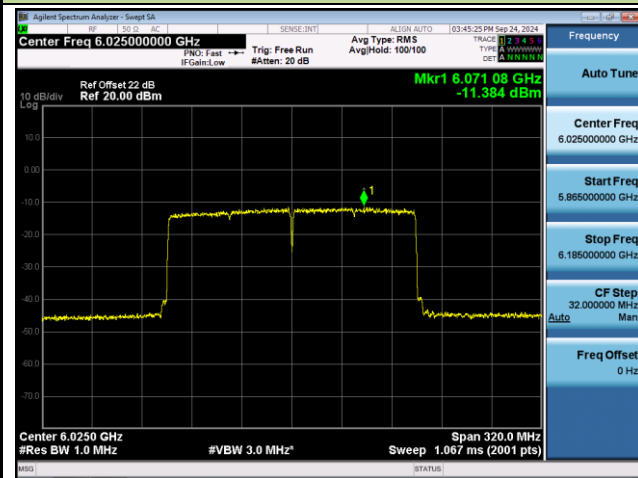

Channel 151 (6705MHz)

Channel 167 (6785MHz)

Channel 183 (6865MHz)

Channel 199 (6945MHz)

Channel 215 (7025MHz)

## 802.11ax-HE160 Power Spectral Density- Ant 0 (Nss = 1)

Channel 15 (6025MHz)

Channel 47 (6185MHz)

Channel 79 (6345MHz)

Channel 111 (6505MHz)

Channel 143 (6665MHz)

Channel 175 (6825MHz)

802.11ax-HE160 Power Spectral Density- Ant 0 (Nss = 1)

Channel 207 (6985MHz)