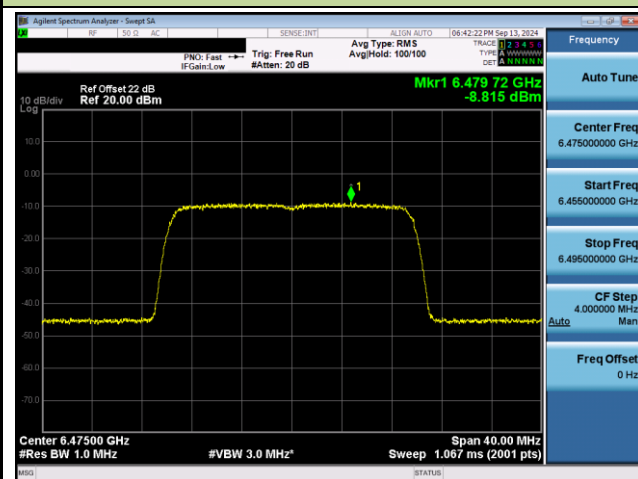

## 802.11be-EHT20 Power Spectral Density- Ant 0 (Nss = 1)

Channel 01 (5955MHz)

Channel 45 (6175MHz)

Channel 93 (6415MHz)

Channel 97 (6435MHz)

Channel 105 (6475MHz)

Channel 113 (6515MHz)