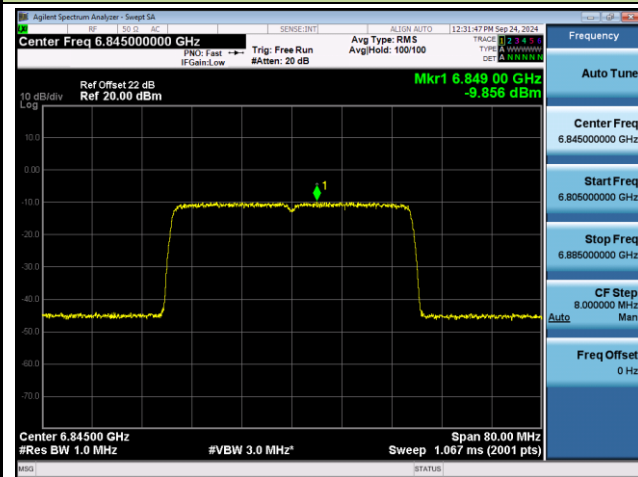

## 802.11be-EHT40 Power Spectral Density- Ant 0 (Nss = 1)

Channel 123 (6565MHz)

Channel 147 (6685MHz)

Channel 179 (6845MHz)

Channel 187 (6885MHz)

Channel 195 (6925MHz)

Channel 211 (7005MHz)

802.11be-EHT80 Power Spectral Density- Ant 0 (Nss = 1)