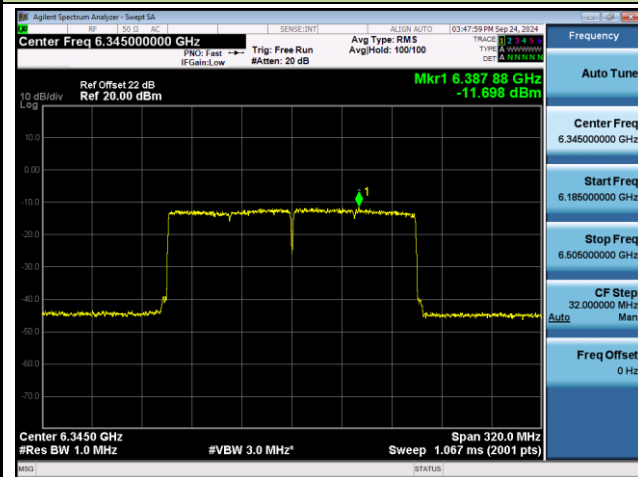

## 802.11ax-HE160 Power Spectral Density- Ant 0 (Nss = 1)

Channel 15 (6025MHz)

Channel 47 (6185MHz)

Channel 79 (6345MHz)

Channel 111 (6505MHz)

Channel 143 (6665MHz)

Channel 175 (6825MHz)

802.11ax-HE160 Power Spectral Density- Ant 0 (Nss = 1)

Channel 207 (6985MHz)