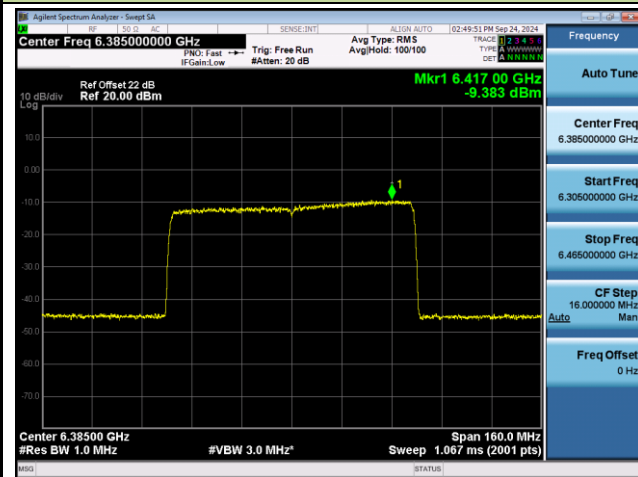

## 802.11ax-HE80 Power Spectral Density- Ant 0 (Nss = 1)

Channel 07 (5985MHz)

Channel 39 (6145MHz)

Channel 87 (6385MHz)

Channel 103 (6465MHz)

Channel 119 (6545MHz)

Channel 135 (6625MHz)

802.11ax-HE80 Power Spectral Density- Ant 0 (Nss = 1)