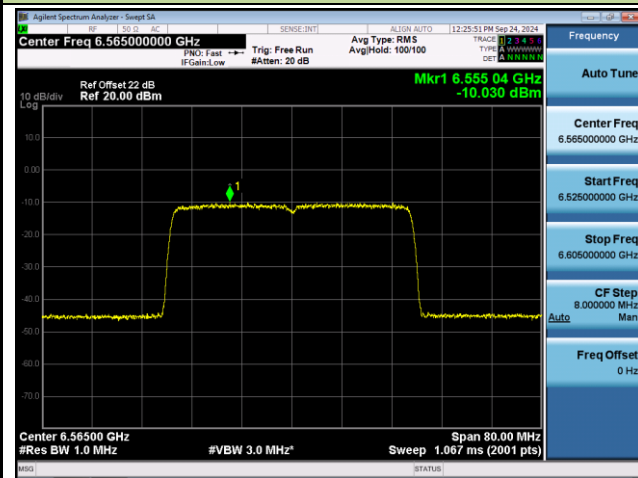

802.11be-EHT40 Power Spectral Density- Ant 0 (Nss = 1)

Channel 123 (6565MHz)