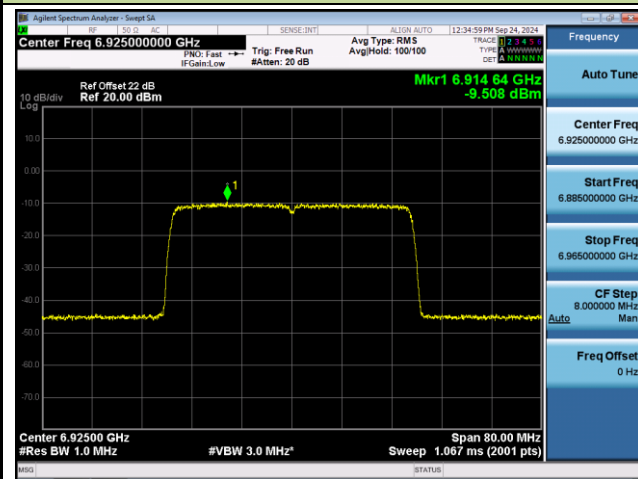

## 802.11be-EHT40 Power Spectral Density- Ant 0 (Nss = 1)

Channel 123 (6565MHz)

Channel 147 (6685MHz)

Channel 179 (6845MHz)

Channel 187 (6885MHz)

Channel 195 (6925MHz)

Channel 211 (7005MHz)

802.11be-EHT80 Power Spectral Density- Ant 0 (Nss = 1)