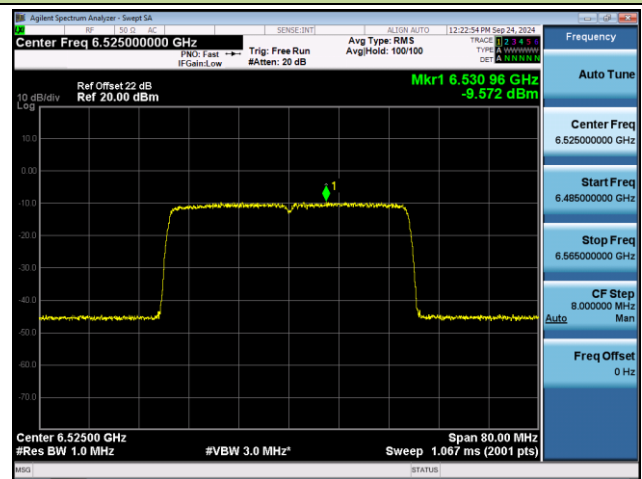

## 802.11be-EHT40 Power Spectral Density- Ant 0 (Nss = 1)

Channel 03 (5965MHz)

Channel 43 (6165MHz)

Channel 91 (6405MHz)

Channel 99 (6445MHz)

Channel 107 (6485MHz)

Channel 115 (6525MHz)