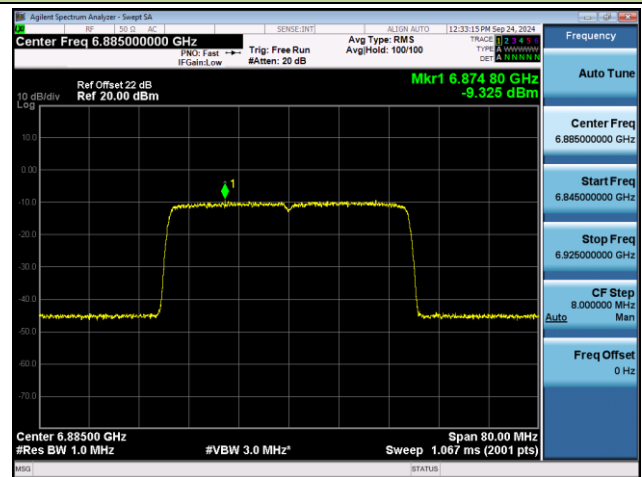

## 802.11be-EHT40 Power Spectral Density- Ant 0 (Nss = 1)

Channel 123 (6565MHz)

Channel 147 (6685MHz)

Channel 179 (6845MHz)

Channel 187 (6885MHz)

Channel 195 (6925MHz)

Channel 211 (7005MHz)

802.11be-EHT80 Power Spectral Density- Ant 0 (Nss = 1)