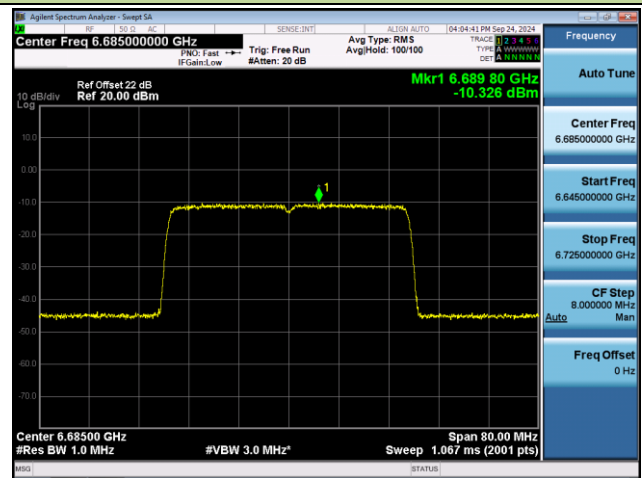

## 802.11ax-HE40 Power Spectral Density- Ant 0 (Nss = 1)

Channel 123 (6565MHz)

Channel 147 (6685MHz)

Channel 179 (6845MHz)

Channel 187 (6885MHz)

Channel 195 (6925MHz)

Channel 211 (7005MHz)