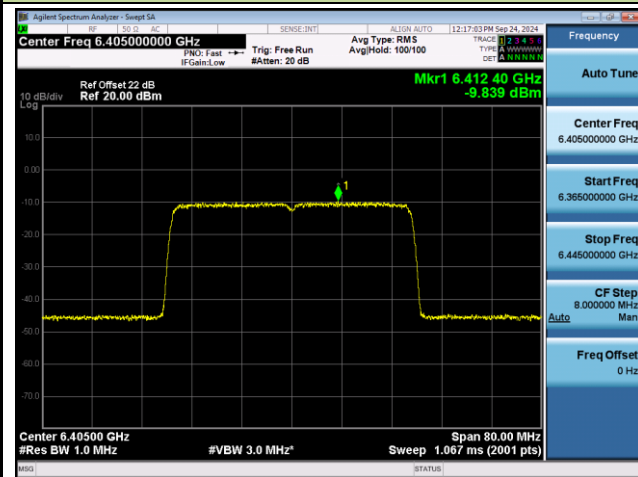

## 802.11be-EHT40 Power Spectral Density- Ant 0 (Nss = 1)

Channel 03 (5965MHz)

Channel 43 (6165MHz)

Channel 91 (6405MHz)

Channel 99 (6445MHz)

Channel 107 (6485MHz)

Channel 115 (6525MHz)