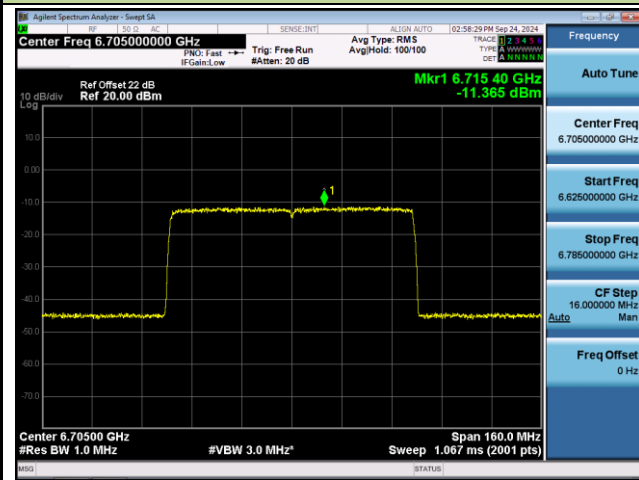

802.11ax-HE80 Power Spectral Density- Ant 0 (Nss = 1)

Channel 151 (6705MHz)