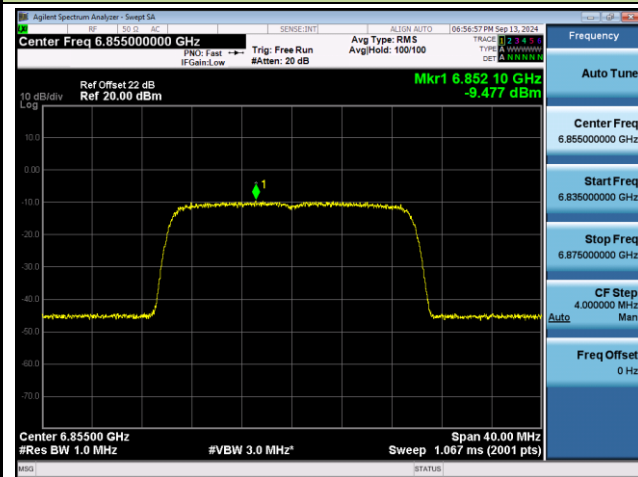

## 802.11be-EHT20 Power Spectral Density- Ant 0 (Nss = 1)

Channel 117 (6535MHz)

Channel 149 (6695MHz)

Channel 181 (6855MHz)

Channel 185 (6875MHz)

Channel 189 (6895MHz)

Channel 213 (7015MHz)

802.11be-EHT20 Power Spectral Density- Ant 0 (Nss = 1)

Channel 229 (7095MHz)