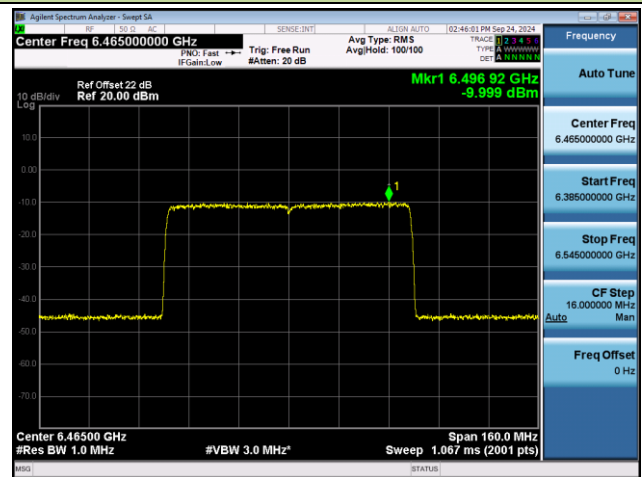

## 802.11ax-HE80 Power Spectral Density- Ant 0 (Nss = 1)

Channel 07 (5985MHz)

Channel 39 (6145MHz)

Channel 87 (6385MHz)

Channel 103 (6465MHz)

Channel 119 (6545MHz)

Channel 135 (6625MHz)

802.11ax-HE80 Power Spectral Density- Ant 0 (Nss = 1)