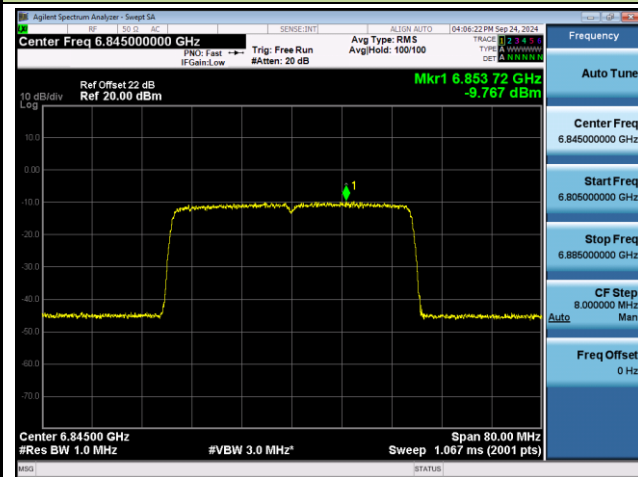

## 802.11ax-HE40 Power Spectral Density- Ant 0 (Nss = 1)

Channel 123 (6565MHz)

Channel 147 (6685MHz)

Channel 179 (6845MHz)

Channel 187 (6885MHz)

Channel 195 (6925MHz)

Channel 211 (7005MHz)