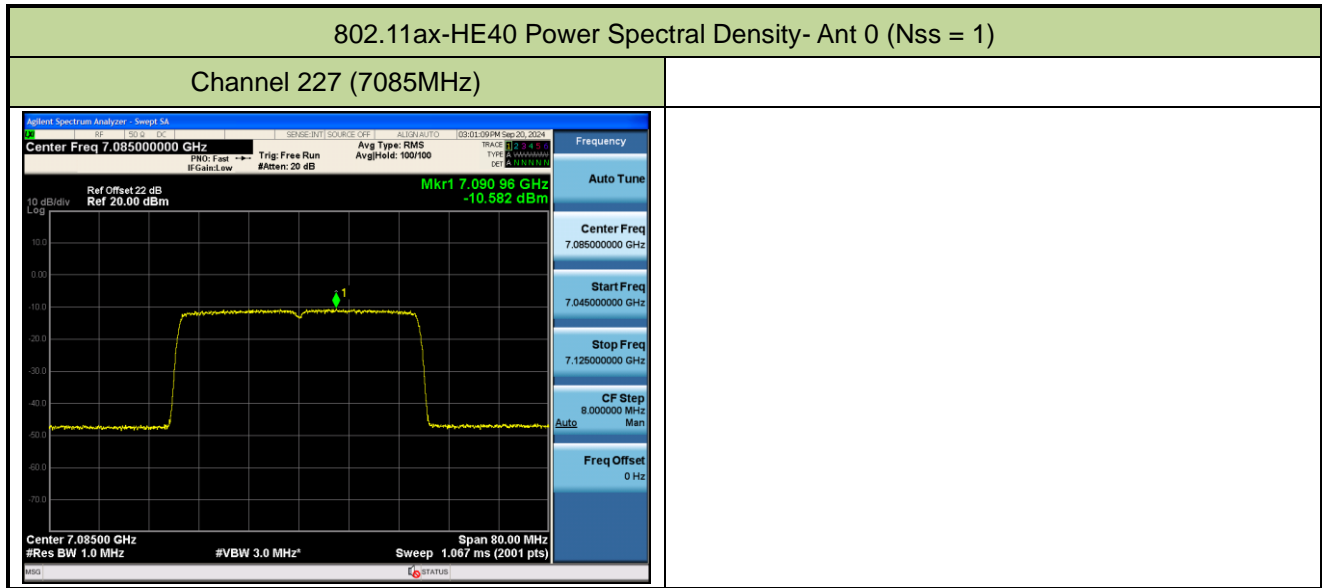

## 802.11ax-HE40 Power Spectral Density- Ant 0 (Nss = 1)

Channel 123 (6565MHz)

Channel 147 (6685MHz)

Channel 179 (6845MHz)

Channel 187 (6885MHz)

Channel 195 (6925MHz)

Channel 211 (7005MHz)

## 802.11ax-HE80 Power Spectral Density- Ant 0 (Nss = 1)

Channel 07 (5985MHz)

Channel 39 (6145MHz)

Channel 87 (6385MHz)

Channel 103 (6465MHz)

Channel 119 (6545MHz)

Channel 135 (6625MHz)

802.11ax-HE80 Power Spectral Density- Ant 0 (Nss = 1)