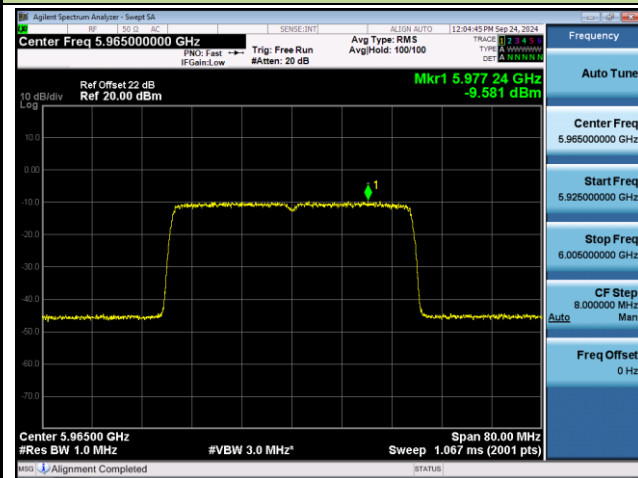

802.11be-EHT40 Power Spectral Density- Ant 0 (Nss = 1)

Channel 03 (5965MHz)