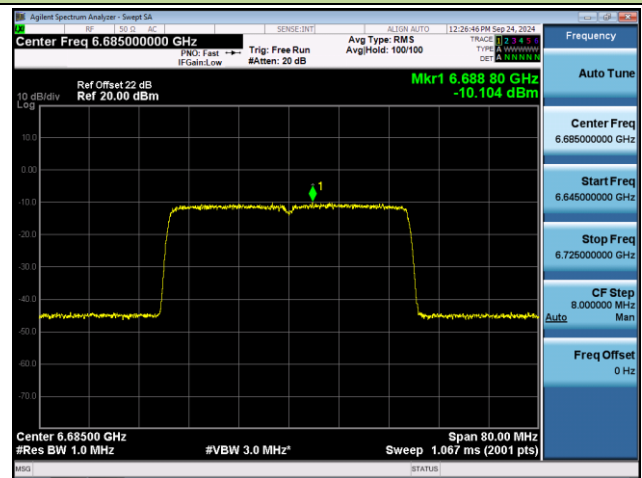

Channel 147 (6685MHz)