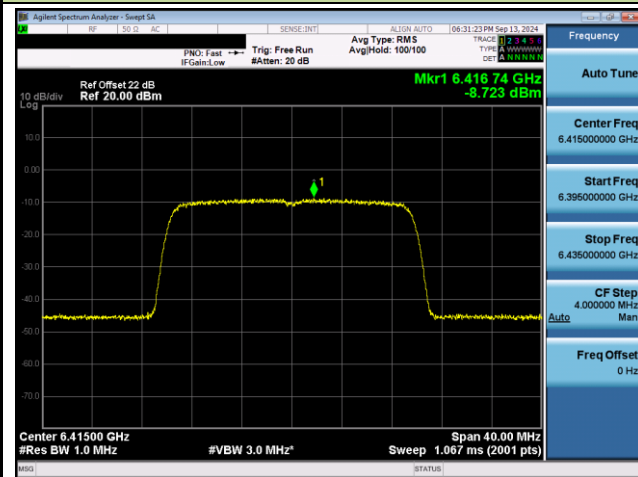

## 802.11be-EHT20 Power Spectral Density- Ant 0 (Nss = 1)

Channel 01 (5955MHz)

Channel 45 (6175MHz)

Channel 93 (6415MHz)

Channel 97 (6435MHz)

Channel 105 (6475MHz)

Channel 113 (6515MHz)