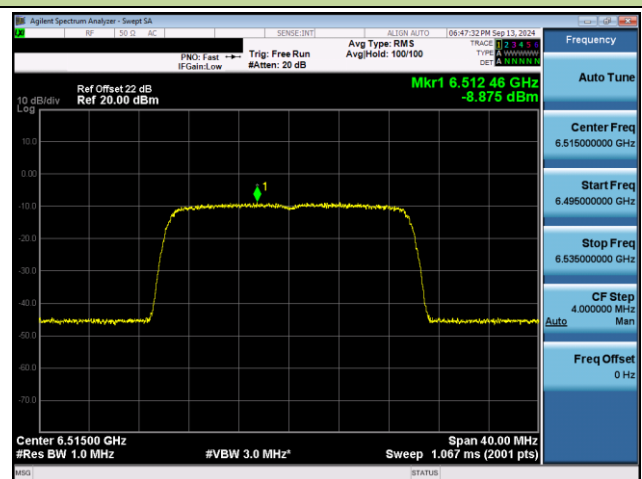

## 802.11be-EHT20 Power Spectral Density- Ant 0 (Nss = 1)

Channel 01 (5955MHz)

Channel 45 (6175MHz)

Channel 93 (6415MHz)

Channel 97 (6435MHz)

Channel 105 (6475MHz)

Channel 113 (6515MHz)