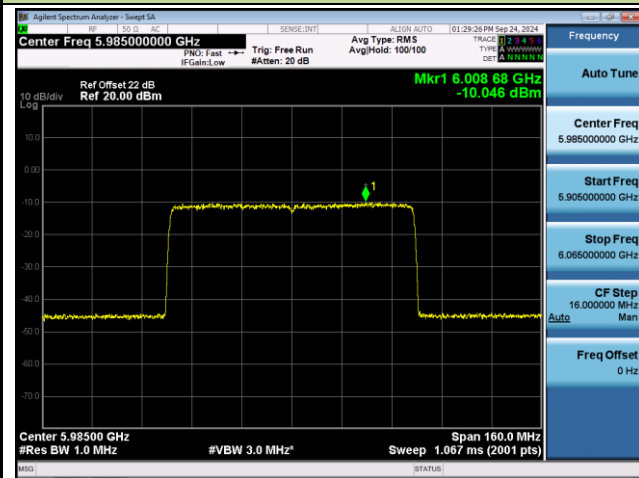

802.11be-EHT80 Power Spectral Density- Ant 0 (Nss = 1)

Channel 07 (5985MHz)