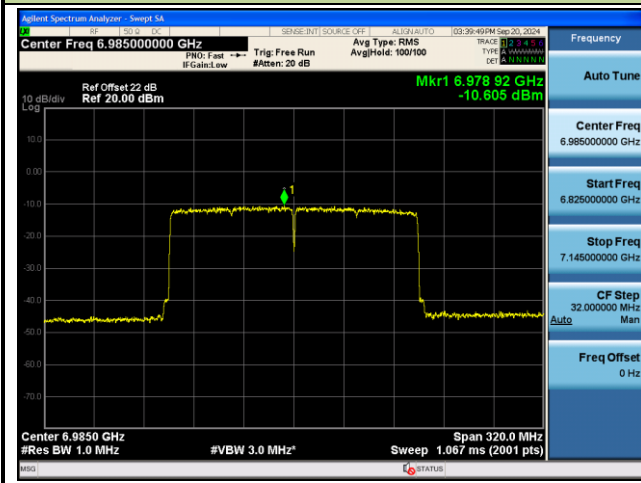

## 802.11ax-HE160 Power Spectral Density- Ant 0 (Nss = 1)

Channel 15 (6025MHz)

Channel 47 (6185MHz)

Channel 79 (6345MHz)

Channel 111 (6505MHz)

Channel 143 (6665MHz)

Channel 175 (6825MHz)

802.11ax-HE160 Power Spectral Density- Ant 0 (Nss = 1)

Channel 207 (6985MHz)