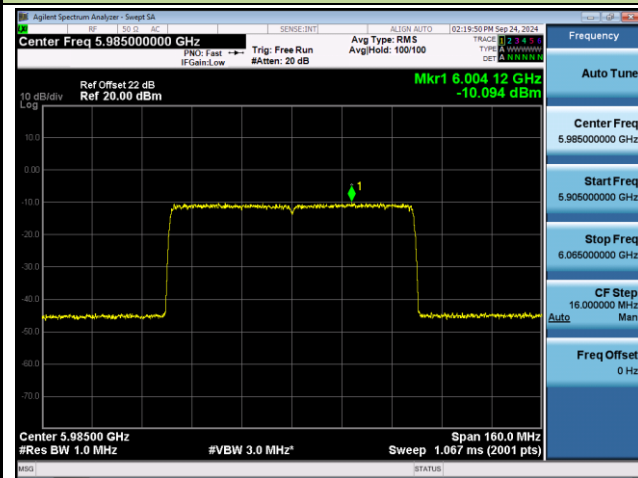

802.11ax-HE80 Power Spectral Density- Ant 0 (Nss = 1)

Channel 07 (5985MHz)