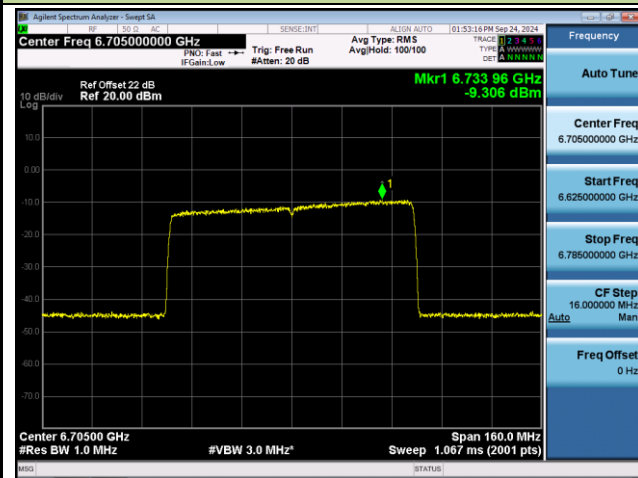

## 802.11be-EHT80 Power Spectral Density- Ant 0 (Nss = 1)

Channel 151 (6705MHz)

Channel 167 (6785MHz)

Channel 183 (6865MHz)

Channel 199 (6945MHz)

Channel 215 (7025MHz)