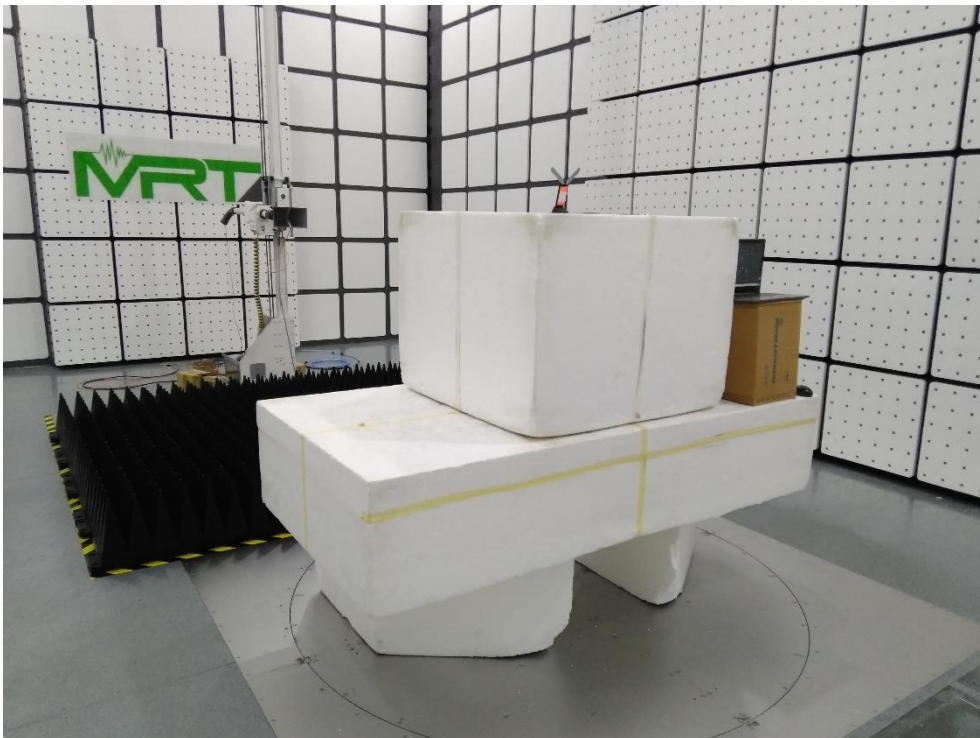

## RF Test Photograph

Description: Front View of Conducted Emission Test Setup

Description: Back View of Conducted Emission Test Setup

Description: Radiated Emission Test Setup for below 1GHz

Description: Radiated Emission Test Setup for above 1GHz

Description: Radiated Emission Test Setup for 18GHz~40GHz

Description: Radiated Emission Test Setup for 9kHz~30MHz

Description: Conducted Emission Test Setup

Description: DFS Test Setup

Description: CBP Test Setup