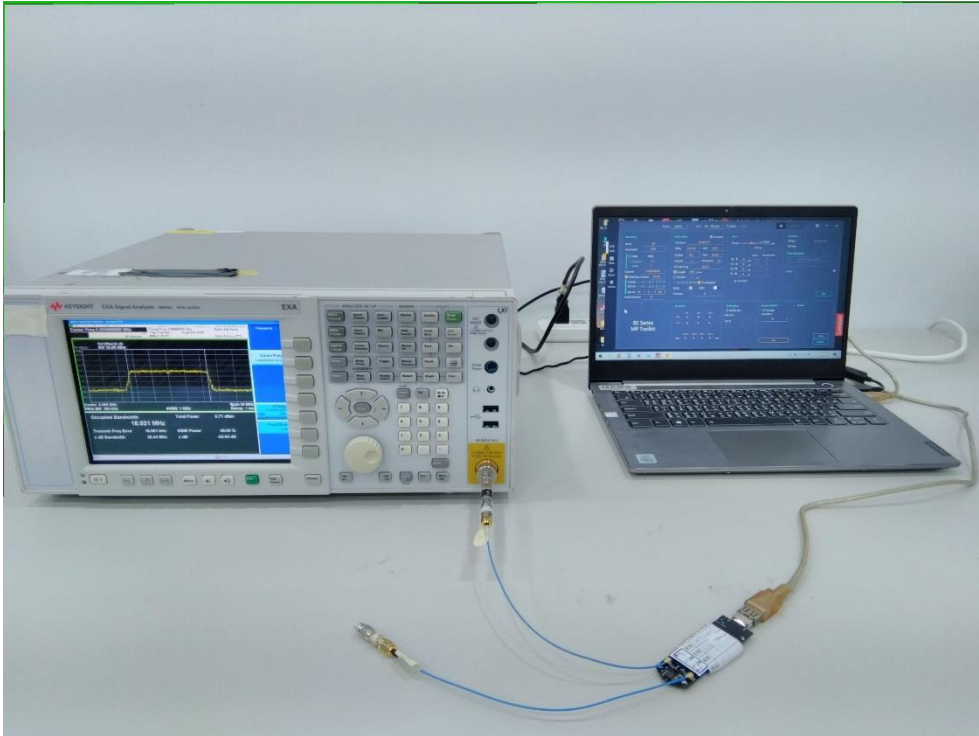

## RF Test Photograph

Description: Front View of Conducted Emission Test Setup

Description: Back View of Conducted Emission Test Setup

Description: Radiated Emission Test Setup for below 1GHz

Description: Radiated Emission Test Setup for above 1GHz

Description: Radiated Emission Test Setup for 18GHz~40GHz

Description: Radiated Emission Test Setup for 9kHz~30MHz

Description: Conducted Emission Test Setup

Description: DFS Test Setup

Description: CBP Test Setup