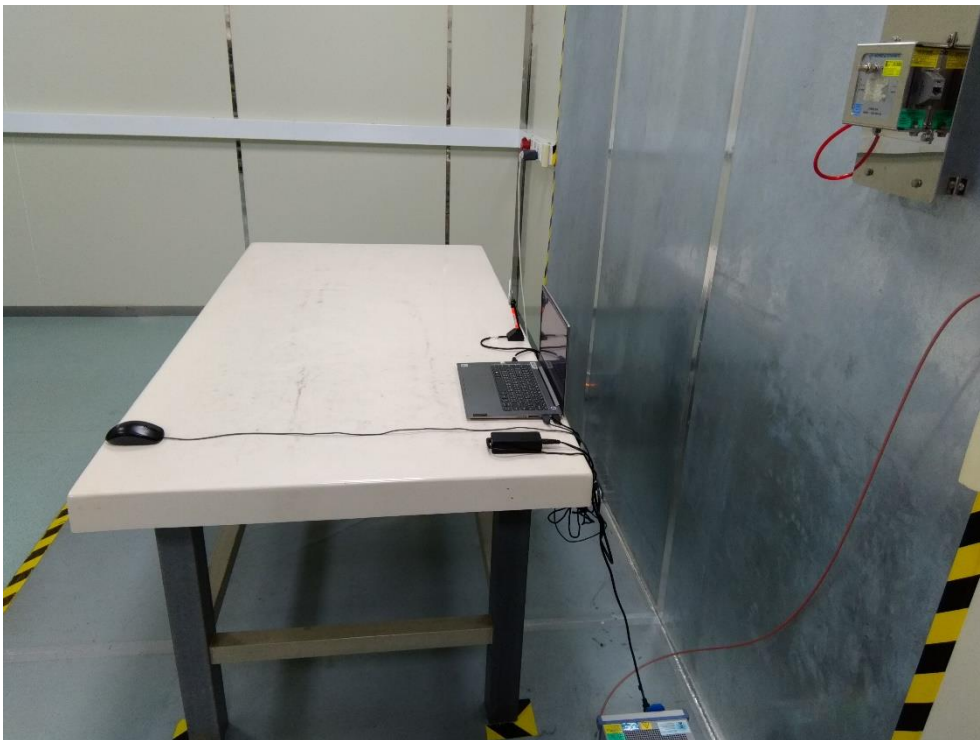

## RF Test Photograph

Description: Front View of Conducted Emission Test Setup

Description: Back View of Conducted Emission Test Setup

Description: Radiated Emission Test Setup for below 1GHz

Description: Radiated Emission Test Setup for above 1GHz

Description: Radiated Emission Test Setup for 18GHz~40GHz

Description: Radiated Emission Test Setup for 9kHz~30MHz

Description: Conducted Emission Test Setup

Description: DFS Test Setup

Description: CBP Test Setup