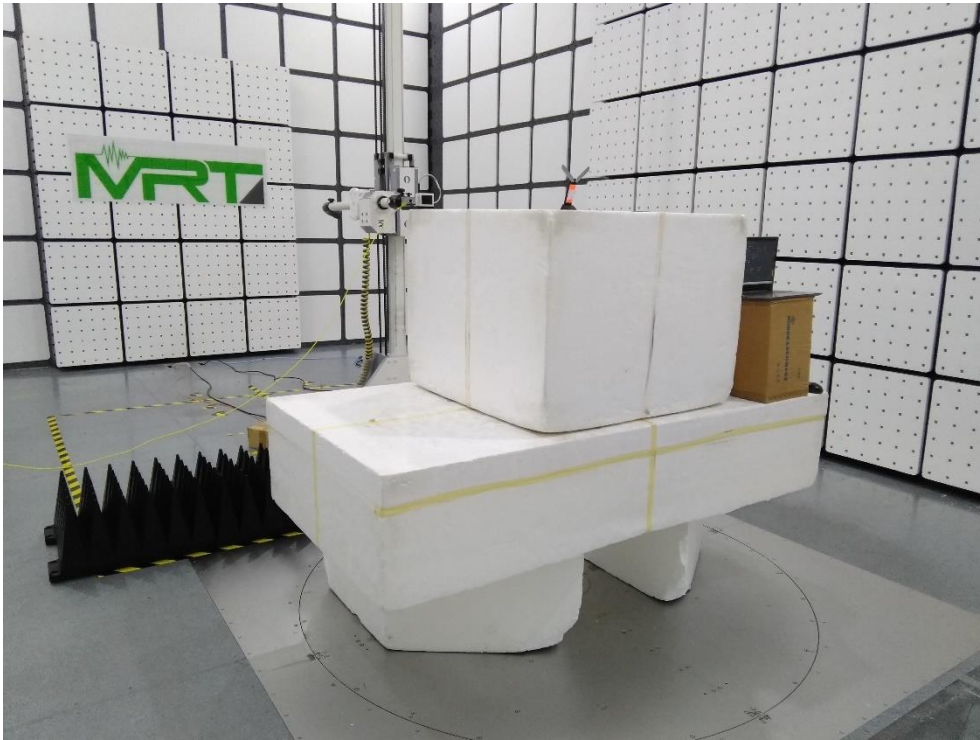

## RF Test Photograph

Description: Front View of Conducted Emission Test Setup

Description: Back View of Conducted Emission Test Setup

Description: Radiated Emission Test Setup for below 1GHz

Description: Radiated Emission Test Setup for above 1GHz

Description: Radiated Emission Test Setup for 18GHz~40GHz

Description: Radiated Emission Test Setup for 9kHz~30MHz

Description: Conducted Emission Test Setup

Description: DFS Test Setup

Description: CBP Test Setup