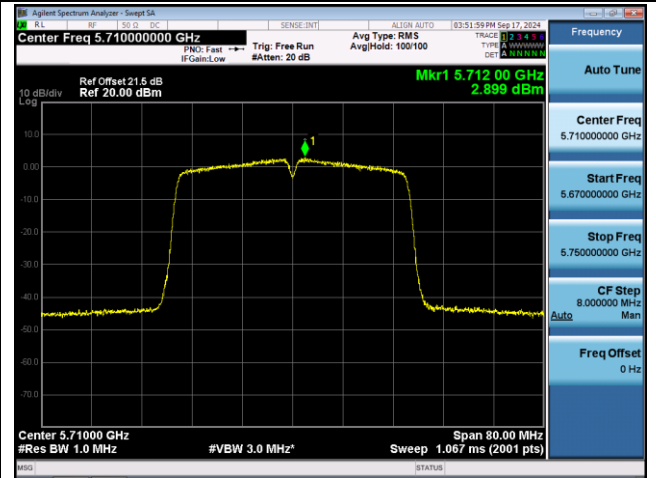

## 802.11ac-VHT40 Power Spectral Density - Ant 1

Channel 38 (5190MHz)

Channel 46 (5230MHz)

Channel 54 (5270MHz)

Channel 62 (5310MHz)

Channel 102 (5510MHz)

Channel 110 (5550MHz)

802.11ac-VHT40 Power Spectral Density - Ant 1

Channel 134 (5670MHz)

Channel 142 (5710MHz)

Channel 151 (5755MHz)

Channel 159 (5795MHz)