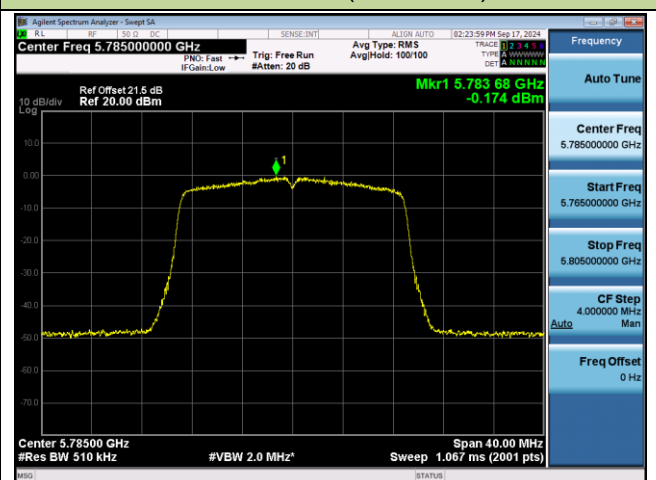

## 802.11ac-VHT20 Power Spectral Density - Ant 1

Channel 100 (5500MHz)

Channel 116 (5580MHz)

Channel 140 (5700MHz)

Channel 144 (5720MHz)

Channel 149 (5745MHz)

Channel 157 (5785MHz)

802.11ac-VHT20 Power Spectral Density - Ant 1

Channel 165 (5825MHz)