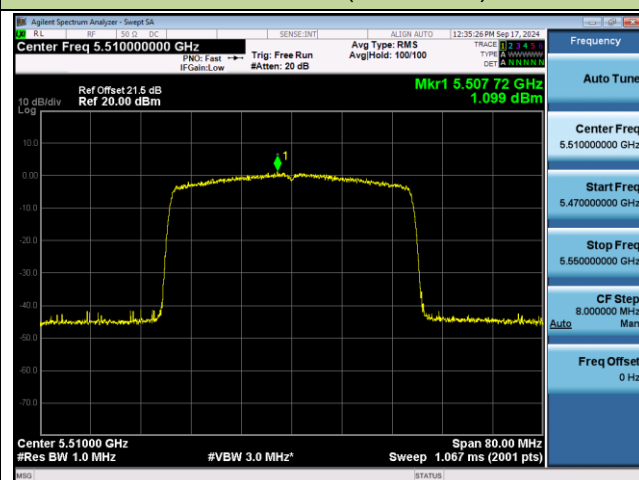

## 802.11be-EHT40 Power Spectral Density - Ant 0

Channel 38 (5190MHz)

Channel 46 (5230MHz)

Channel 54 (5270MHz)

Channel 62 (5310MHz)

Channel 102 (5510MHz)

Channel 110 (5550MHz)

802.11be-EHT40 Power Spectral Density - Ant 0

Channel 134 (5670MHz)

Channel 142 (5710MHz)

Channel 151 (5755MHz)

Channel 159 (5795MHz)

802.11be-EHT80 Power Spectral Density - Ant 0

Channel 42 (5210MHz)

Channel 58 (5290MHz)

Channel 106 (5530MHz)