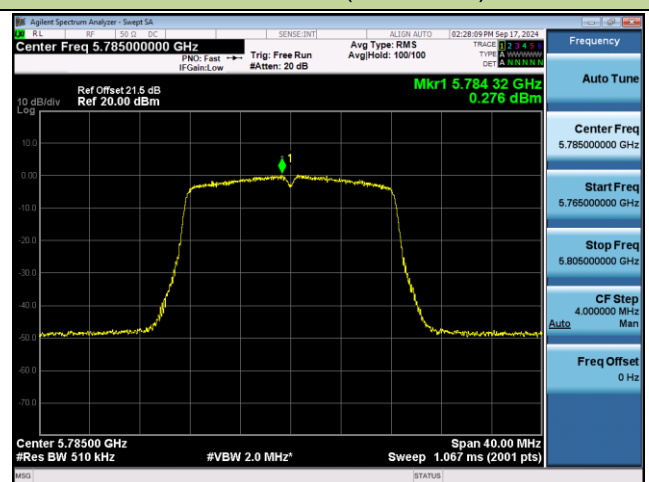

## 802.11a Power Spectral Density - Ant 1

Channel 100 (5500MHz)

Channel 116 (5580MHz)

Channel 140 (5700MHz)

Channel 144 (5720MHz)

Channel 149 (5745MHz)

Channel 157 (5785MHz)

**802.11a Power Spectral Density - Ant 1**