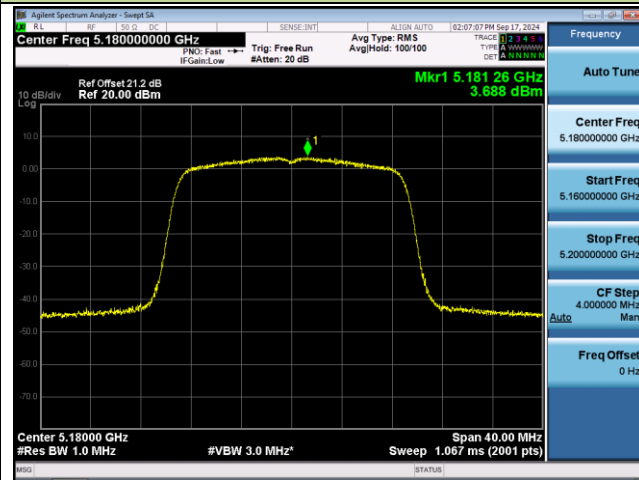

## 802.11a Power Spectral Density - Ant 1

Channel 100 (5500MHz)

Channel 116 (5580MHz)

Channel 140 (5700MHz)

Channel 144 (5720MHz)

Channel 149 (5745MHz)

Channel 157 (5785MHz)

**802.11a Power Spectral Density - Ant 1**

## 802.11ac-VHT20 Power Spectral Density - Ant 1

Channel 36 (5180MHz)

Channel 40 (5200MHz)

Channel 48 (5240MHz)

Channel 52 (5260MHz)

Channel 60 (5300MHz)

Channel 64 (5320MHz)