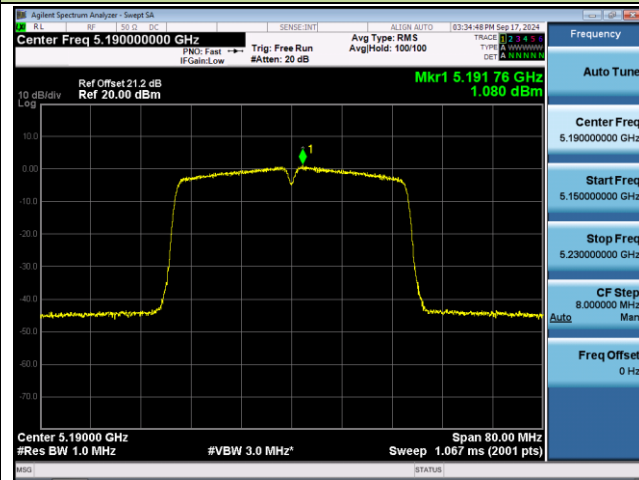

802.11ac-VHT40 Power Spectral Density - Ant 1

Channel 38 (5190MHz)