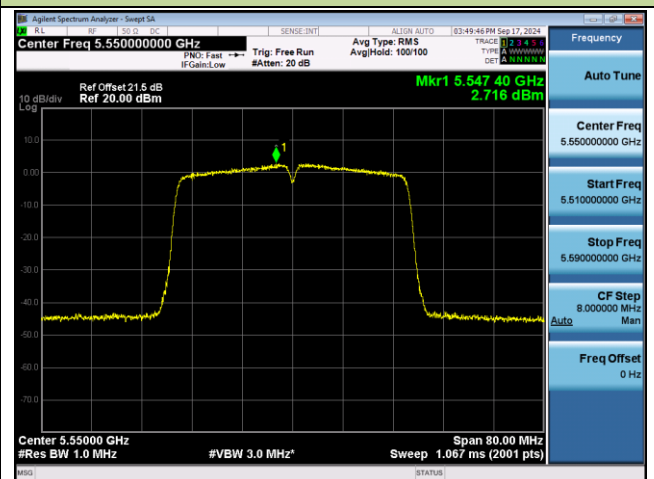

## 802.11ac-VHT40 Power Spectral Density - Ant 1

Channel 38 (5190MHz)

Channel 46 (5230MHz)

Channel 54 (5270MHz)

Channel 62 (5310MHz)

Channel 102 (5510MHz)

Channel 110 (5550MHz)

802.11ac-VHT40 Power Spectral Density - Ant 1

Channel 134 (5670MHz)

Channel 142 (5710MHz)

Channel 151 (5755MHz)

Channel 159 (5795MHz)