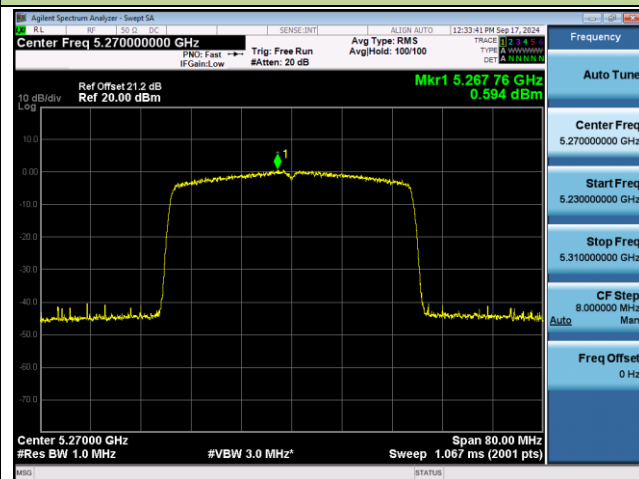

Channel 54 (5270MHz)