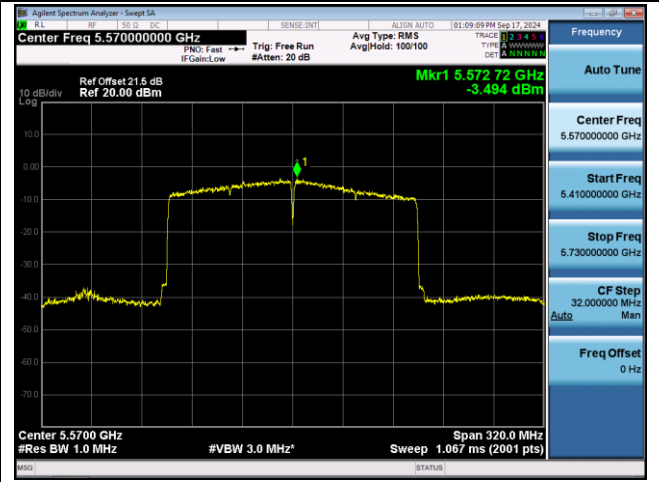

Channel 122 (5610MHz)

Channel 138 (5690MHz)

Channel 155 (5775MHz)

802.11be-EHT160 Power Spectral Density - Ant 0

Channel 50 (5250MHz)

Channel 114 (5570MHz)