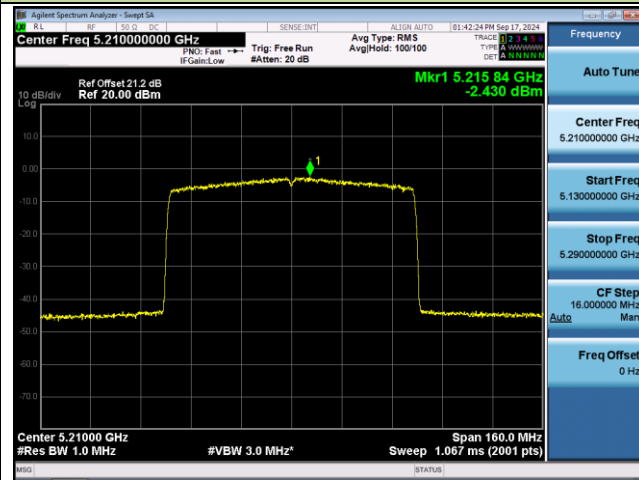

Channel 134 (5670MHz)

Channel 142 (5710MHz)

Channel 151 (5755MHz)

Channel 159 (5795MHz)

802.11be-EHT80 Power Spectral Density - Ant 0

Channel 42 (5210MHz)

Channel 58 (5290MHz)

Channel 106 (5530MHz)