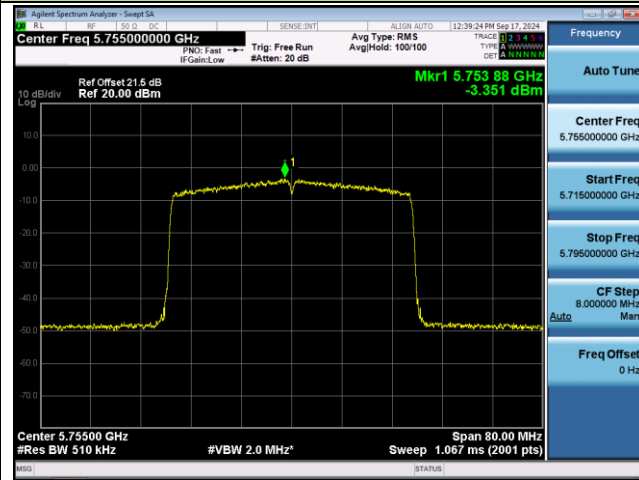

Channel 134 (5670MHz)

Channel 142 (5710MHz)

Channel 151 (5755MHz)

Channel 159 (5795MHz)

802.11be-EHT80 Power Spectral Density - Ant 0

Channel 42 (5210MHz)

Channel 58 (5290MHz)

Channel 106 (5530MHz)