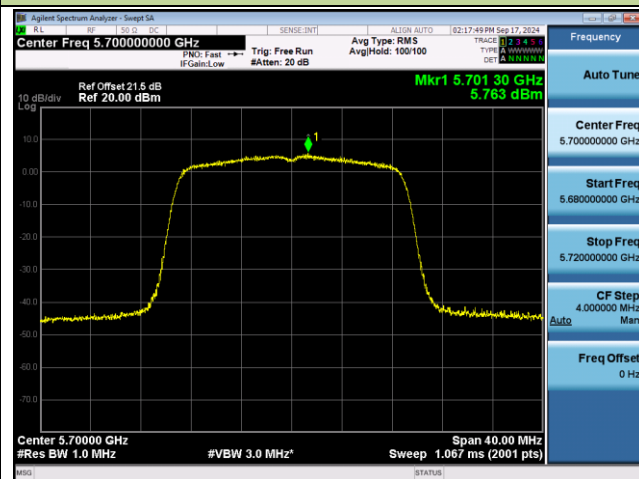

## 802.11ac-VHT20 Power Spectral Density - Ant 1

Channel 100 (5500MHz)

Channel 116 (5580MHz)

Channel 140 (5700MHz)

Channel 144 (5720MHz)

Channel 149 (5745MHz)

Channel 157 (5785MHz)

802.11ac-VHT20 Power Spectral Density - Ant 1

Channel 165 (5825MHz)