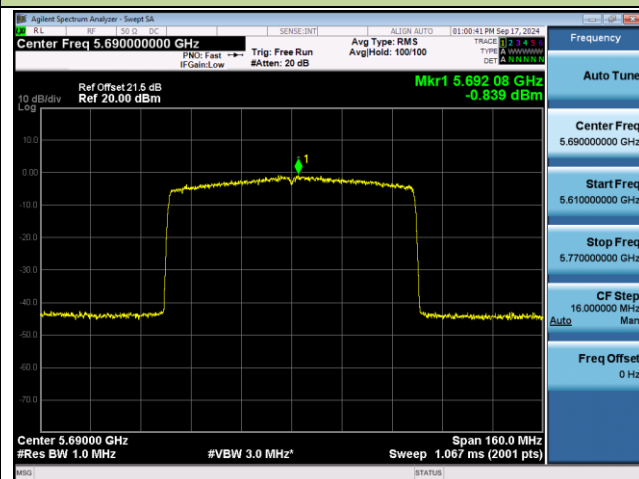

Channel 138 (5690MHz)