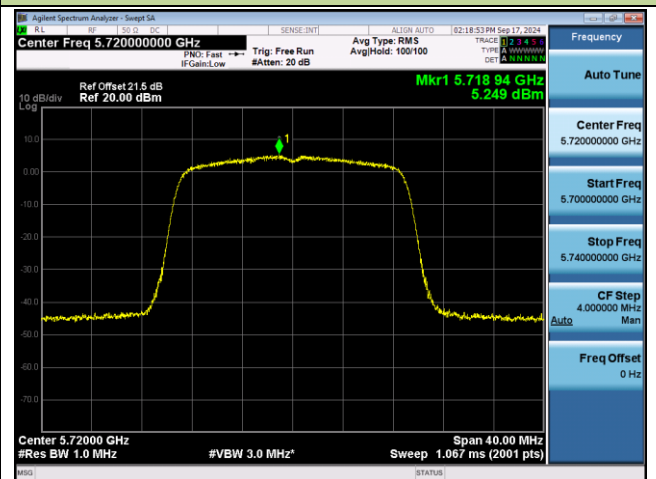

## 802.11ac-VHT20 Power Spectral Density - Ant 1

Channel 100 (5500MHz)

Channel 116 (5580MHz)

Channel 140 (5700MHz)

Channel 144 (5720MHz)

Channel 149 (5745MHz)

Channel 157 (5785MHz)

802.11ac-VHT20 Power Spectral Density - Ant 1

Channel 165 (5825MHz)