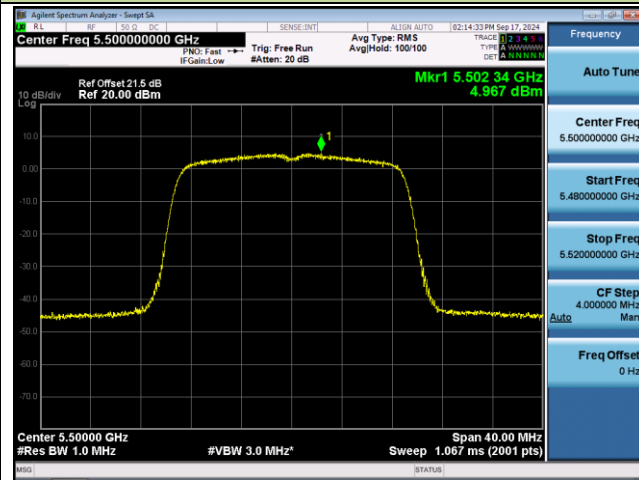

## 802.11ac-VHT20 Power Spectral Density - Ant 1

Channel 36 (5180MHz)

Channel 40 (5200MHz)

Channel 48 (5240MHz)

Channel 52 (5260MHz)

Channel 60 (5300MHz)

Channel 64 (5320MHz)

## 802.11ac-VHT20 Power Spectral Density - Ant 1

Channel 100 (5500MHz)

Channel 116 (5580MHz)

Channel 140 (5700MHz)

Channel 144 (5720MHz)

Channel 149 (5745MHz)

Channel 157 (5785MHz)

802.11ac-VHT20 Power Spectral Density - Ant 1