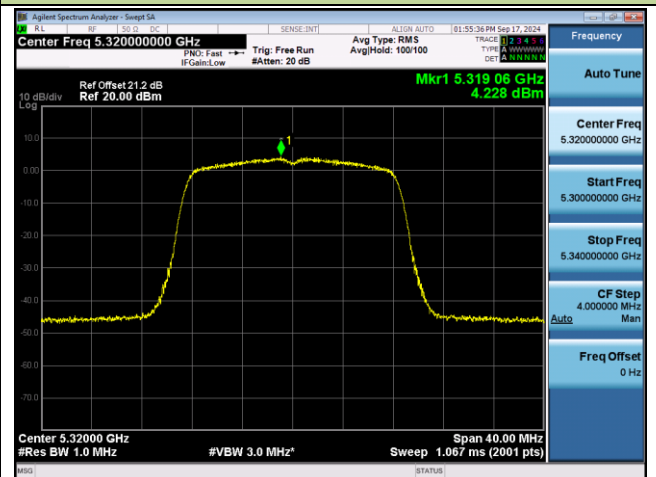

### 802.11a Power Spectral Density - Ant 1

Channel 36 (5180MHz)

Channel 40 (5200MHz)

Channel 48 (5240MHz)

Channel 52 (5260MHz)

Channel 60 (5300MHz)

Channel 64 (5320MHz)