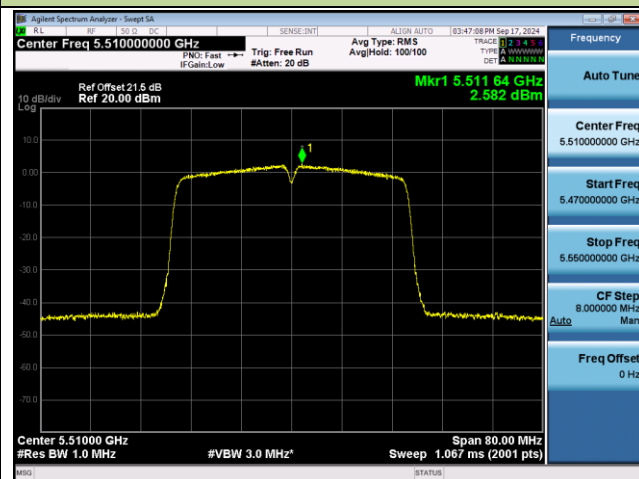

## 802.11ac-VHT40 Power Spectral Density - Ant 1

Channel 38 (5190MHz)

Channel 46 (5230MHz)

Channel 54 (5270MHz)

Channel 62 (5310MHz)

Channel 102 (5510MHz)

Channel 110 (5550MHz)

802.11ac-VHT40 Power Spectral Density - Ant 1

Channel 134 (5670MHz)

Channel 142 (5710MHz)

Channel 151 (5755MHz)

Channel 159 (5795MHz)