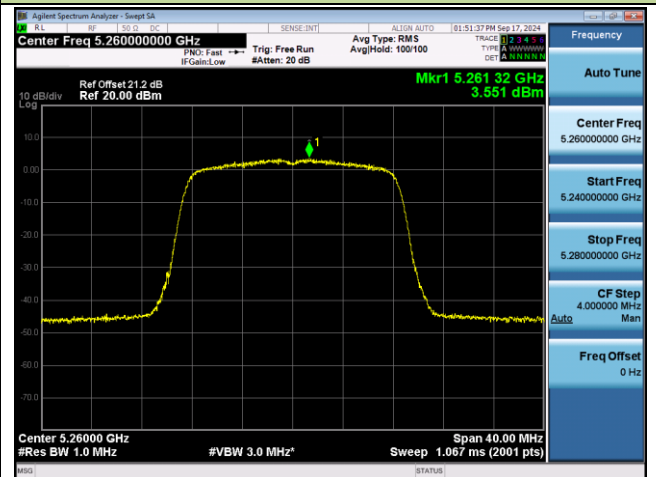

### 802.11a Power Spectral Density - Ant 1

Channel 36 (5180MHz)

Channel 40 (5200MHz)

Channel 48 (5240MHz)

Channel 52 (5260MHz)

Channel 60 (5300MHz)

Channel 64 (5320MHz)