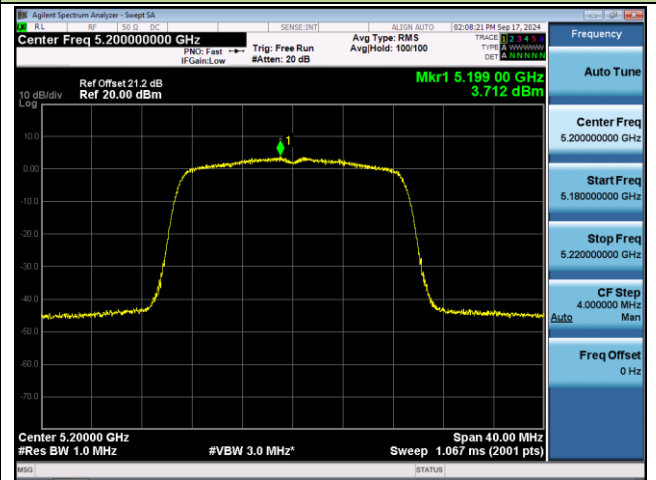

Channel 40 (5200MHz)