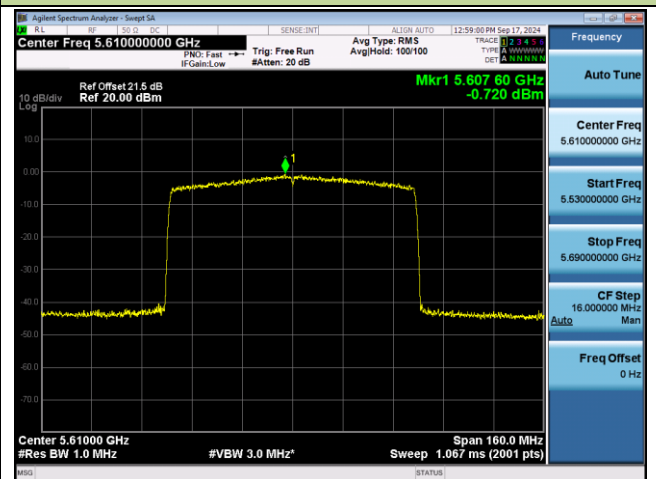

Channel 122 (5610MHz)