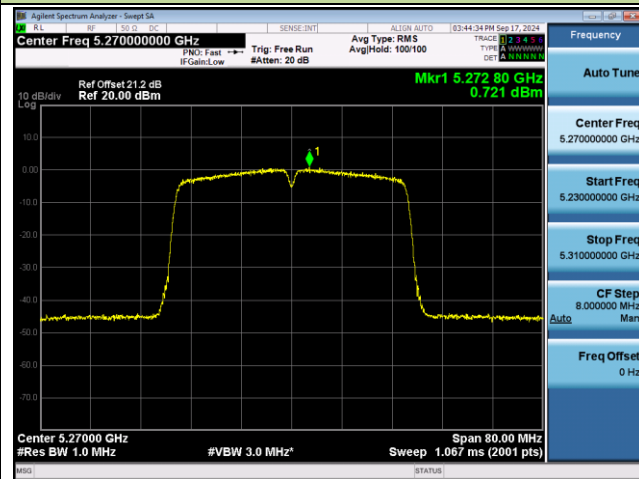

## 802.11ac-VHT40 Power Spectral Density - Ant 1

Channel 38 (5190MHz)

Channel 46 (5230MHz)

Channel 54 (5270MHz)

Channel 62 (5310MHz)

Channel 102 (5510MHz)

Channel 110 (5550MHz)

802.11ac-VHT40 Power Spectral Density - Ant 1

Channel 134 (5670MHz)

Channel 142 (5710MHz)

Channel 151 (5755MHz)

Channel 159 (5795MHz)