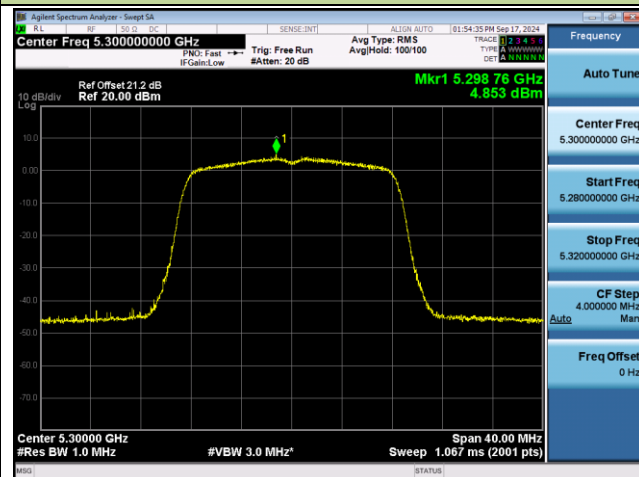

### 802.11a Power Spectral Density - Ant 1

Channel 36 (5180MHz)

Channel 40 (5200MHz)

Channel 48 (5240MHz)

Channel 52 (5260MHz)

Channel 60 (5300MHz)

Channel 64 (5320MHz)