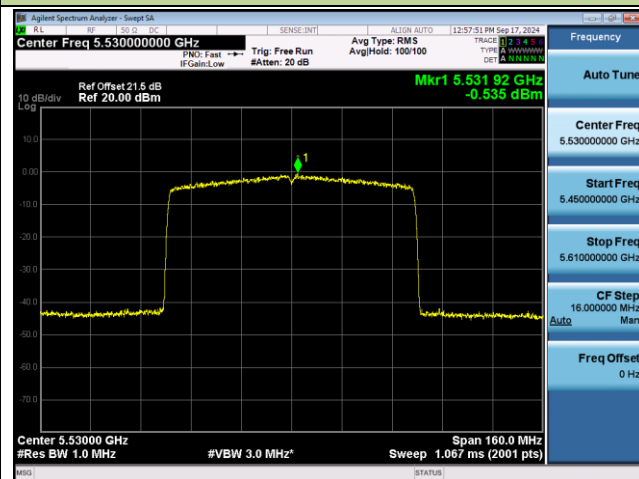

Channel 134 (5670MHz)

Channel 142 (5710MHz)

Channel 151 (5755MHz)

Channel 159 (5795MHz)

802.11be-EHT80 Power Spectral Density - Ant 0

Channel 42 (5210MHz)

Channel 58 (5290MHz)

Channel 106 (5530MHz)