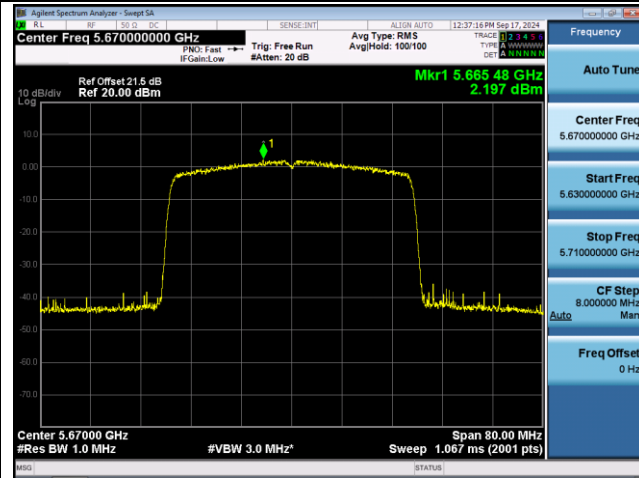

## 802.11be-EHT40 Power Spectral Density - Ant 0

Channel 38 (5190MHz)

Channel 46 (5230MHz)

Channel 54 (5270MHz)

Channel 62 (5310MHz)

Channel 102 (5510MHz)

Channel 110 (5550MHz)

802.11be-EHT40 Power Spectral Density - Ant 0

Channel 134 (5670MHz)

Channel 142 (5710MHz)

Channel 151 (5755MHz)

Channel 159 (5795MHz)

802.11be-EHT80 Power Spectral Density - Ant 0

Channel 42 (5210MHz)

Channel 58 (5290MHz)

Channel 106 (5530MHz)