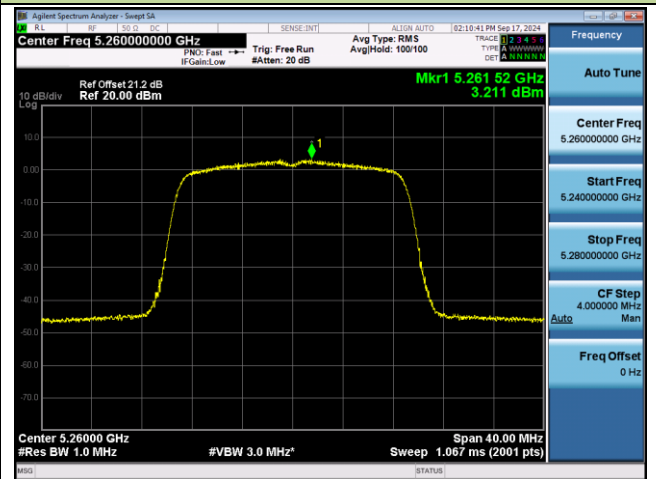

## 802.11ac-VHT20 Power Spectral Density - Ant 1

Channel 36 (5180MHz)

Channel 40 (5200MHz)

Channel 48 (5240MHz)

Channel 52 (5260MHz)

Channel 60 (5300MHz)

Channel 64 (5320MHz)