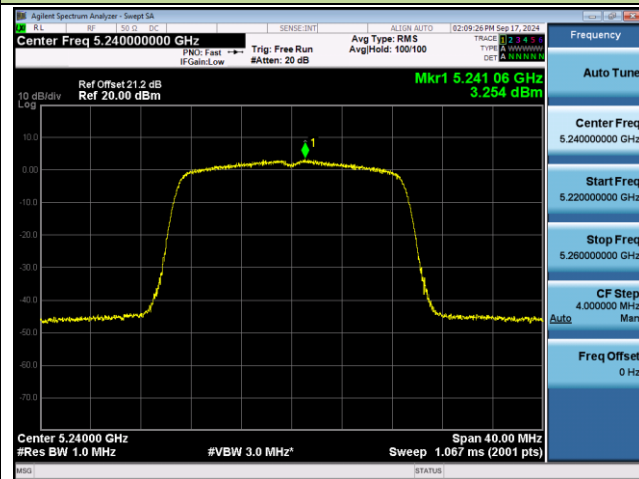

## 802.11ac-VHT20 Power Spectral Density - Ant 1

Channel 36 (5180MHz)

Channel 40 (5200MHz)

Channel 48 (5240MHz)

Channel 52 (5260MHz)

Channel 60 (5300MHz)

Channel 64 (5320MHz)

## 802.11ac-VHT20 Power Spectral Density - Ant 1

Channel 100 (5500MHz)

Channel 116 (5580MHz)

Channel 140 (5700MHz)

Channel 144 (5720MHz)

Channel 149 (5745MHz)

Channel 157 (5785MHz)

802.11ac-VHT20 Power Spectral Density - Ant 1