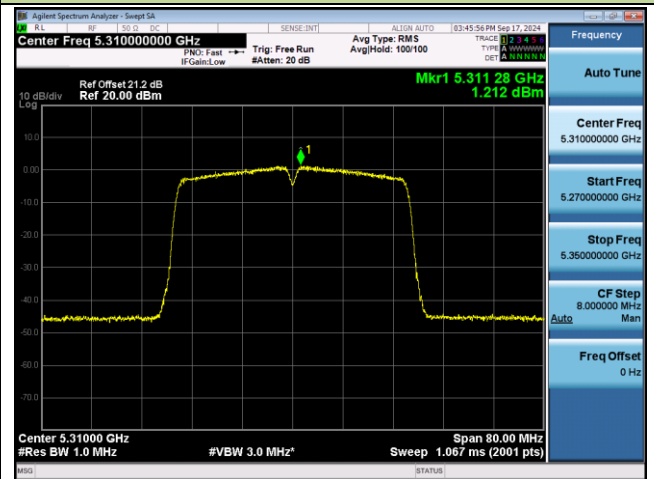

## 802.11ac-VHT40 Power Spectral Density - Ant 1

Channel 38 (5190MHz)

Channel 46 (5230MHz)

Channel 54 (5270MHz)

Channel 62 (5310MHz)

Channel 102 (5510MHz)

Channel 110 (5550MHz)

802.11ac-VHT40 Power Spectral Density - Ant 1

Channel 134 (5670MHz)

Channel 142 (5710MHz)

Channel 151 (5755MHz)

Channel 159 (5795MHz)