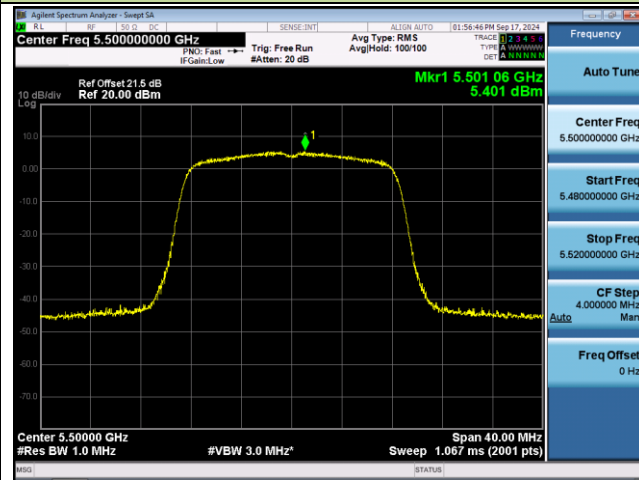

802.11a Power Spectral Density - Ant 1

Channel 100 (5500MHz)