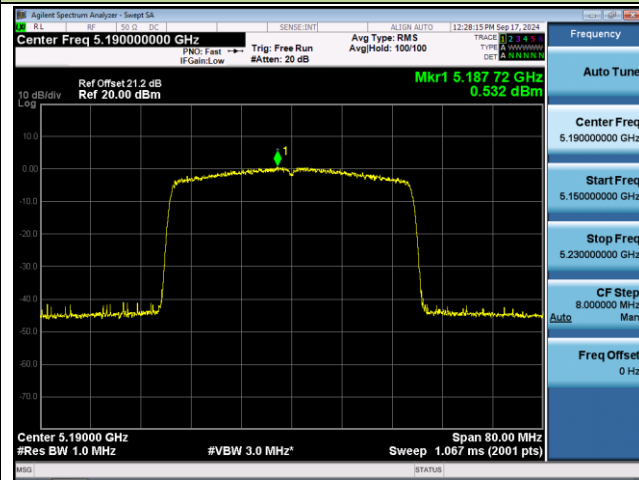

802.11be-EHT40 Power Spectral Density - Ant 0

Channel 38 (5190MHz)