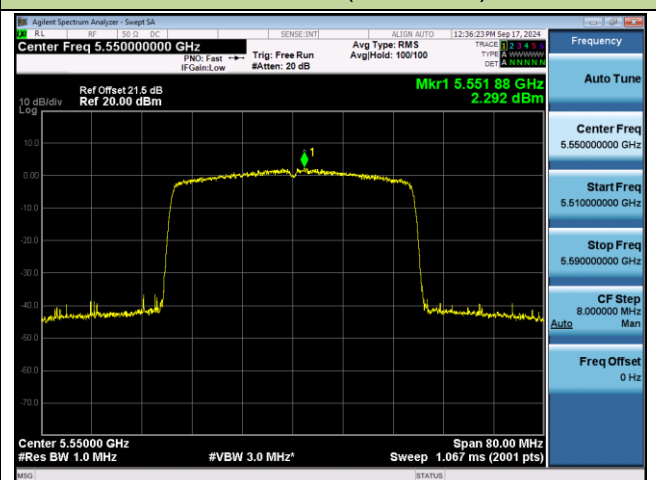

## 802.11be-EHT40 Power Spectral Density - Ant 0

Channel 38 (5190MHz)

Channel 46 (5230MHz)

Channel 54 (5270MHz)

Channel 62 (5310MHz)

Channel 102 (5510MHz)

Channel 110 (5550MHz)

802.11be-EHT40 Power Spectral Density - Ant 0

Channel 134 (5670MHz)

Channel 142 (5710MHz)

Channel 151 (5755MHz)

Channel 159 (5795MHz)

802.11be-EHT80 Power Spectral Density - Ant 0

Channel 42 (5210MHz)

Channel 58 (5290MHz)

Channel 106 (5530MHz)