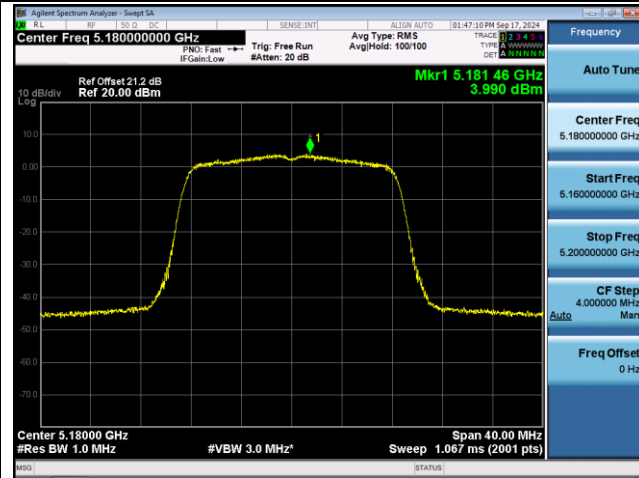

802.11a Power Spectral Density - Ant 1

Channel 36 (5180MHz)