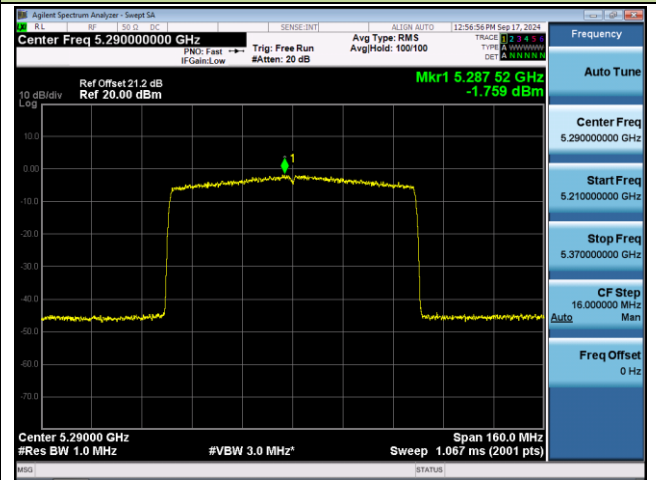

Channel 134 (5670MHz)

Channel 142 (5710MHz)

Channel 151 (5755MHz)

Channel 159 (5795MHz)

802.11be-EHT80 Power Spectral Density - Ant 0

Channel 42 (5210MHz)

Channel 58 (5290MHz)

Channel 106 (5530MHz)