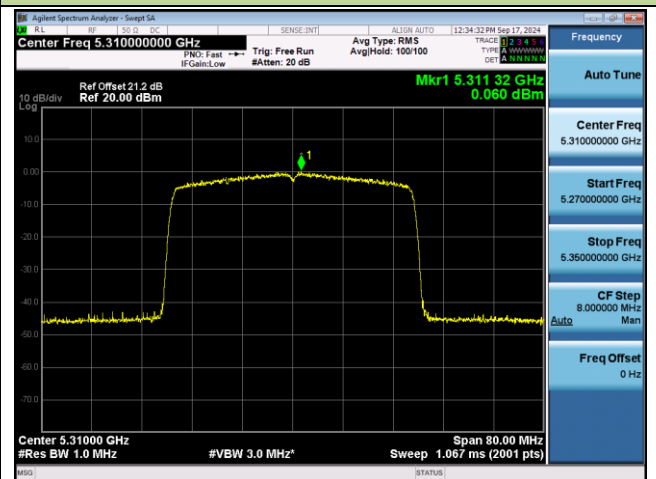

## 802.11be-EHT40 Power Spectral Density - Ant 0

Channel 38 (5190MHz)

Channel 46 (5230MHz)

Channel 54 (5270MHz)

Channel 62 (5310MHz)

Channel 102 (5510MHz)

Channel 110 (5550MHz)

802.11be-EHT40 Power Spectral Density - Ant 0

Channel 134 (5670MHz)

Channel 142 (5710MHz)

Channel 151 (5755MHz)

Channel 159 (5795MHz)

802.11be-EHT80 Power Spectral Density - Ant 0

Channel 42 (5210MHz)

Channel 58 (5290MHz)

Channel 106 (5530MHz)