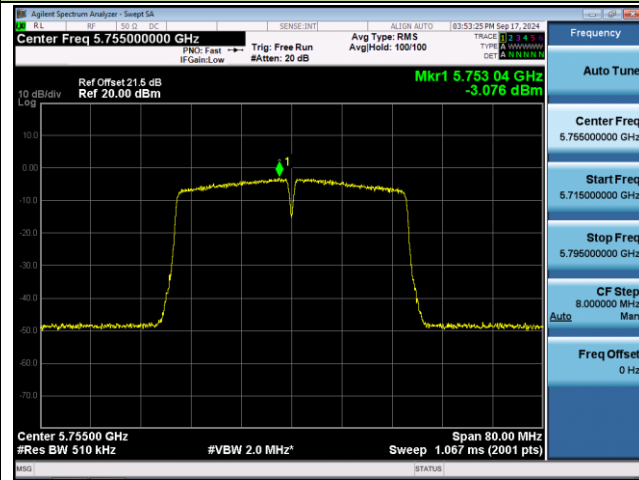

## 802.11ac-VHT40 Power Spectral Density - Ant 1

Channel 38 (5190MHz)

Channel 46 (5230MHz)

Channel 54 (5270MHz)

Channel 62 (5310MHz)

Channel 102 (5510MHz)

Channel 110 (5550MHz)

802.11ac-VHT40 Power Spectral Density - Ant 1

Channel 134 (5670MHz)

Channel 142 (5710MHz)

Channel 151 (5755MHz)

Channel 159 (5795MHz)