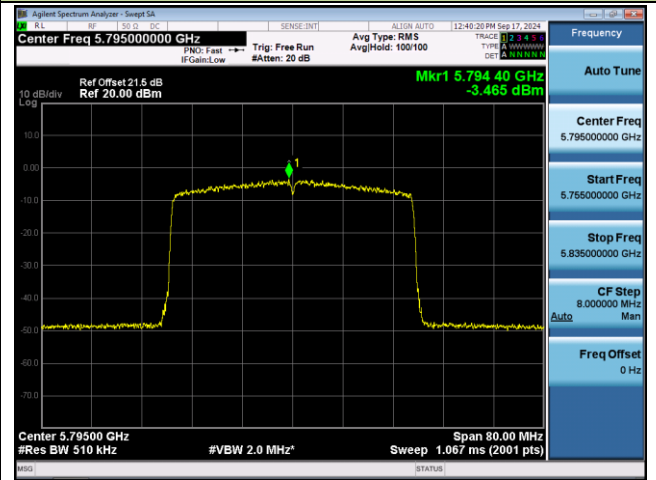

Channel 134 (5670MHz)

Channel 142 (5710MHz)

Channel 151 (5755MHz)

Channel 159 (5795MHz)

802.11be-EHT80 Power Spectral Density - Ant 0

Channel 42 (5210MHz)

Channel 58 (5290MHz)

Channel 106 (5530MHz)