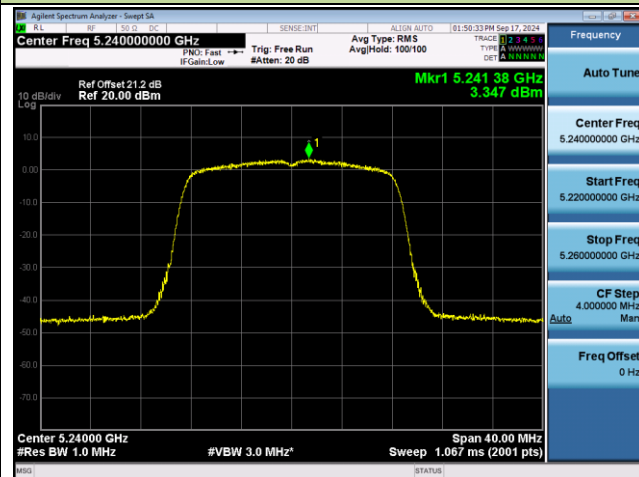

### 802.11a Power Spectral Density - Ant 1

Channel 36 (5180MHz)

Channel 40 (5200MHz)

Channel 48 (5240MHz)

Channel 52 (5260MHz)

Channel 60 (5300MHz)

Channel 64 (5320MHz)