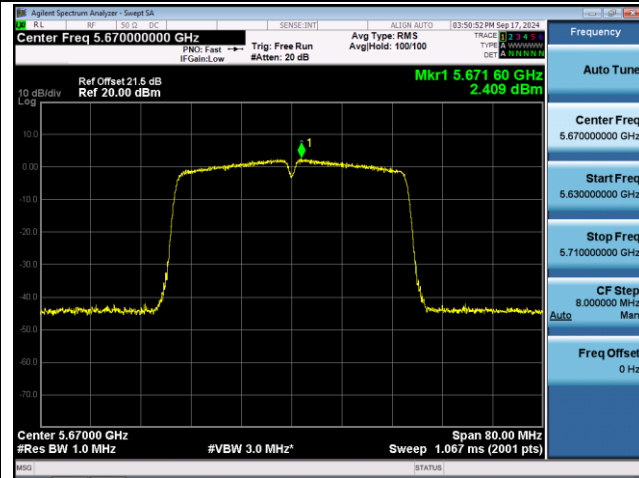

## 802.11ac-VHT40 Power Spectral Density - Ant 1

Channel 38 (5190MHz)

Channel 46 (5230MHz)

Channel 54 (5270MHz)

Channel 62 (5310MHz)

Channel 102 (5510MHz)

Channel 110 (5550MHz)

802.11ac-VHT40 Power Spectral Density - Ant 1

Channel 134 (5670MHz)

Channel 142 (5710MHz)

Channel 151 (5755MHz)

Channel 159 (5795MHz)