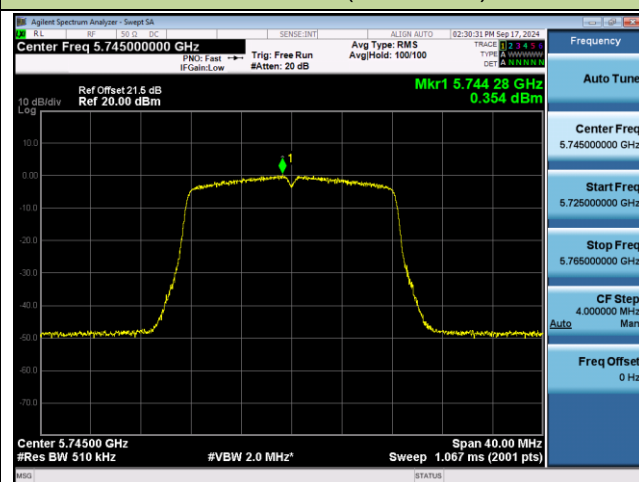

## 802.11a Power Spectral Density - Ant 1

Channel 100 (5500MHz)

Channel 116 (5580MHz)

Channel 140 (5700MHz)

Channel 144 (5720MHz)

Channel 149 (5745MHz)

Channel 157 (5785MHz)

**802.11a Power Spectral Density - Ant 1**

## 802.11ac-VHT20 Power Spectral Density - Ant 1

Channel 36 (5180MHz)

Channel 40 (5200MHz)

Channel 48 (5240MHz)

Channel 52 (5260MHz)

Channel 60 (5300MHz)

Channel 64 (5320MHz)