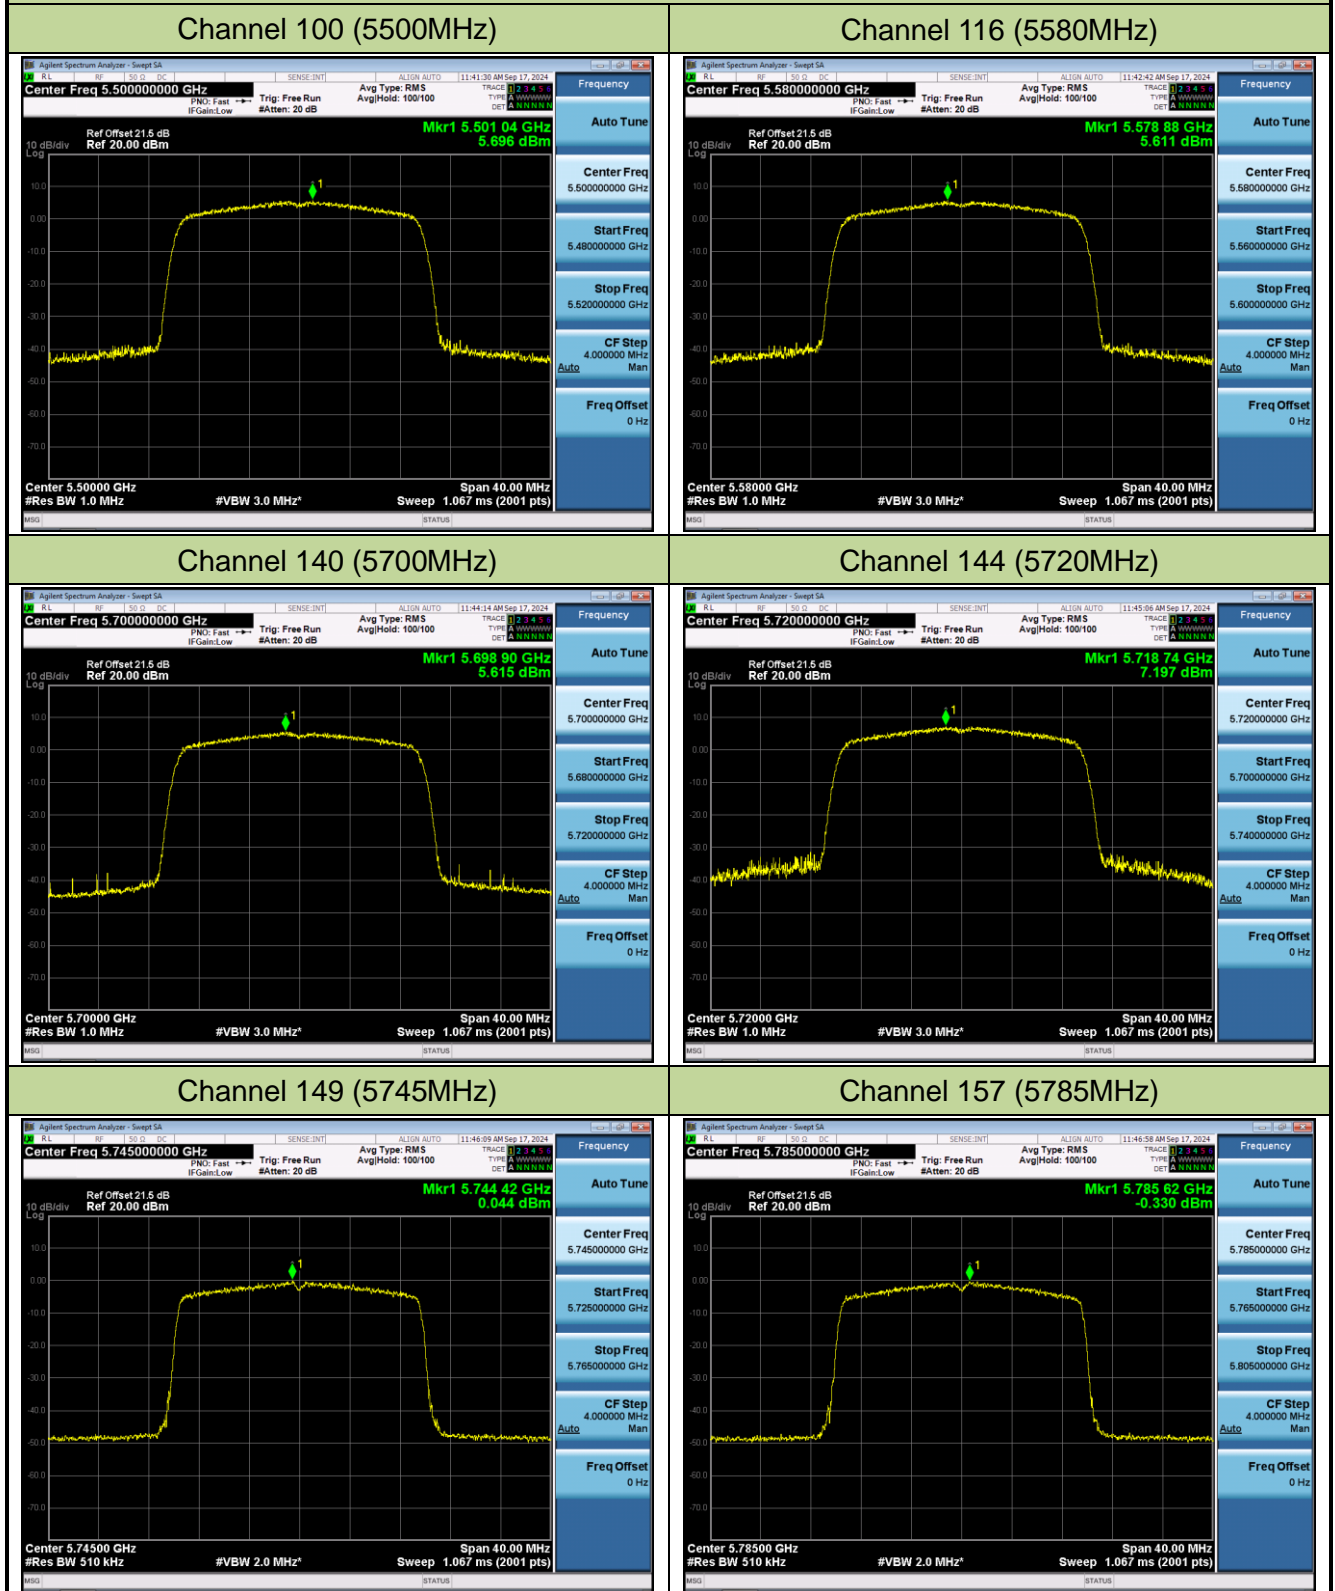

### 802.11be-EHT20 Power Spectral Density - Ant 0

802.11be-EHT20 Power Spectral Density - Ant 0

Channel 165 (5825MHz)

## 802.11be-EHT40 Power Spectral Density - Ant 0

Channel 38 (5190MHz)

Channel 46 (5230MHz)

Channel 54 (5270MHz)

Channel 62 (5310MHz)

Channel 102 (5510MHz)

Channel 110 (5550MHz)

802.11be-EHT40 Power Spectral Density - Ant 0

Channel 134 (5670MHz)

Channel 142 (5710MHz)

Channel 151 (5755MHz)

Channel 159 (5795MHz)

802.11be-EHT80 Power Spectral Density - Ant 0

Channel 42 (5210MHz)

Channel 58 (5290MHz)

Channel 106 (5530MHz)