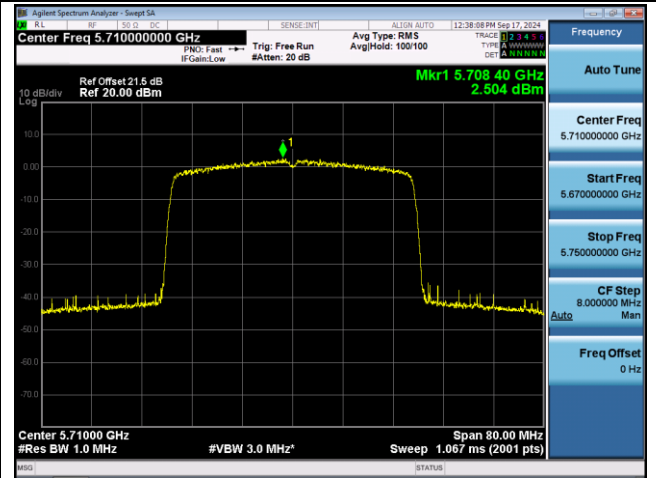

Channel 142 (5710MHz)