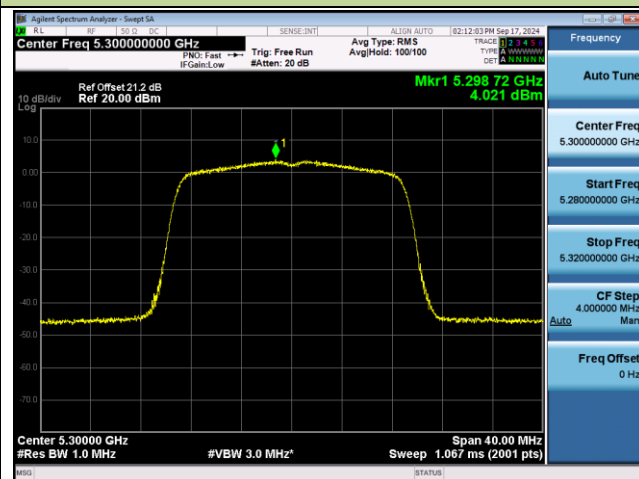

## 802.11ac-VHT20 Power Spectral Density - Ant 1

Channel 36 (5180MHz)

Channel 40 (5200MHz)

Channel 48 (5240MHz)

Channel 52 (5260MHz)

Channel 60 (5300MHz)

Channel 64 (5320MHz)

## 802.11ac-VHT20 Power Spectral Density - Ant 1

Channel 100 (5500MHz)

Channel 116 (5580MHz)

Channel 140 (5700MHz)

Channel 144 (5720MHz)

Channel 149 (5745MHz)

Channel 157 (5785MHz)

802.11ac-VHT20 Power Spectral Density - Ant 1