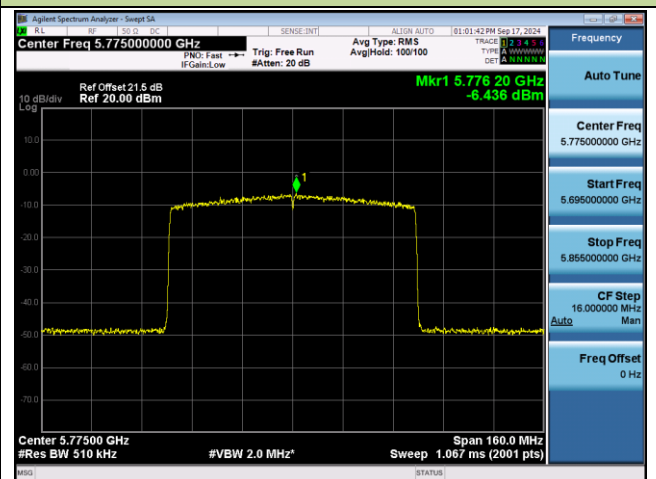

Channel 155 (5775MHz)