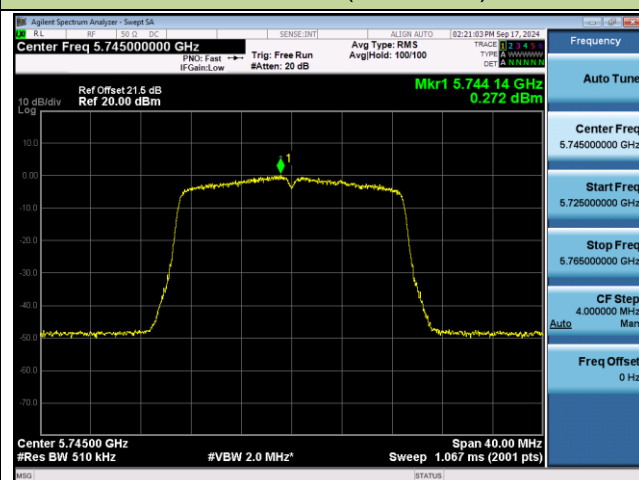

## 802.11ac-VHT20 Power Spectral Density - Ant 1

Channel 100 (5500MHz)

Channel 116 (5580MHz)

Channel 140 (5700MHz)

Channel 144 (5720MHz)

Channel 149 (5745MHz)

Channel 157 (5785MHz)

802.11ac-VHT20 Power Spectral Density - Ant 1

Channel 165 (5825MHz)