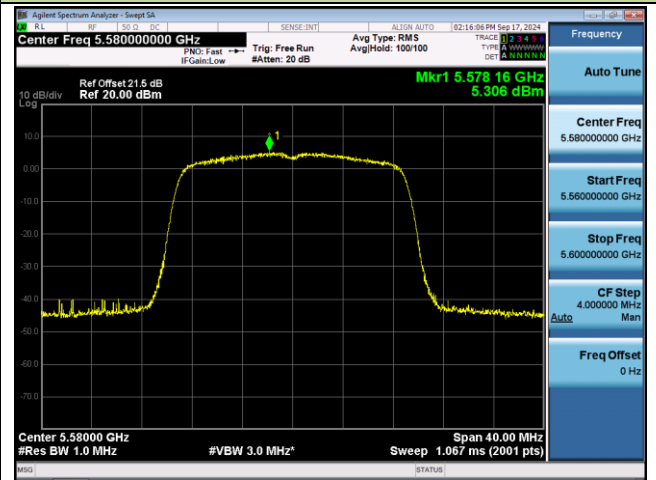

Channel 116 (5580MHz)