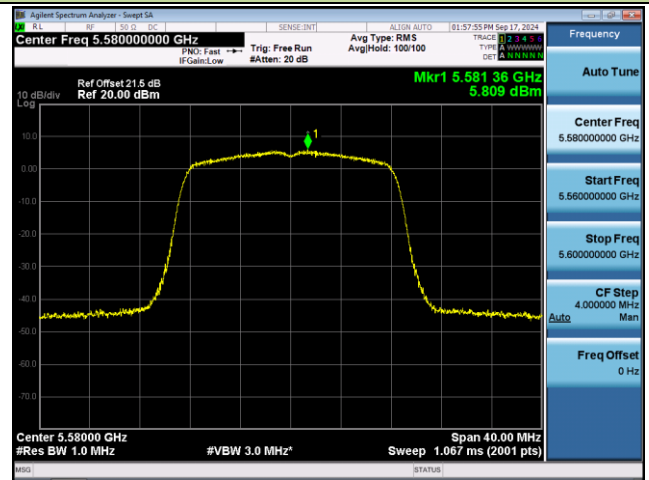

Channel 116 (5580MHz)