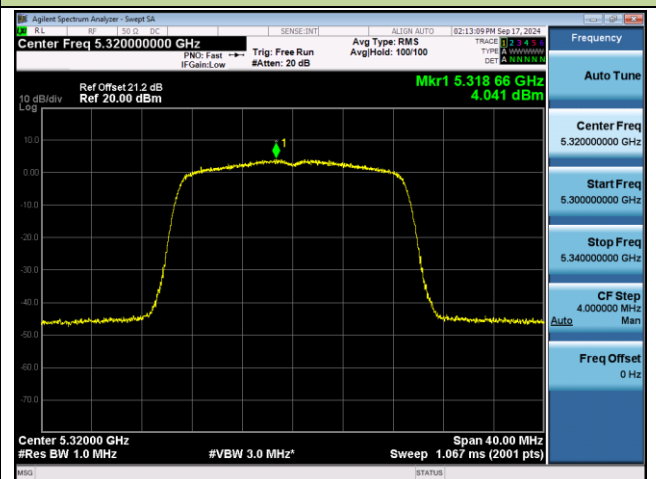

## 802.11ac-VHT20 Power Spectral Density - Ant 1

Channel 36 (5180MHz)

Channel 40 (5200MHz)

Channel 48 (5240MHz)

Channel 52 (5260MHz)

Channel 60 (5300MHz)

Channel 64 (5320MHz)

## 802.11ac-VHT20 Power Spectral Density - Ant 1

Channel 100 (5500MHz)

Channel 116 (5580MHz)

Channel 140 (5700MHz)

Channel 144 (5720MHz)

Channel 149 (5745MHz)

Channel 157 (5785MHz)

802.11ac-VHT20 Power Spectral Density - Ant 1