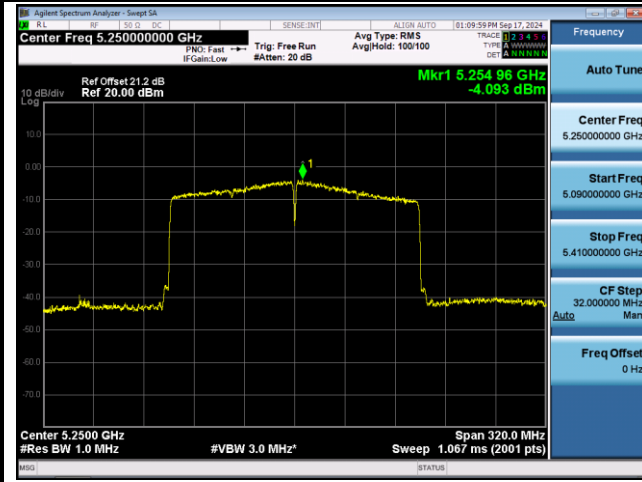

Channel 122 (5610MHz)

Channel 138 (5690MHz)

Channel 155 (5775MHz)

802.11be-EHT160 Power Spectral Density - Ant 0

Channel 50 (5250MHz)

Channel 114 (5570MHz)