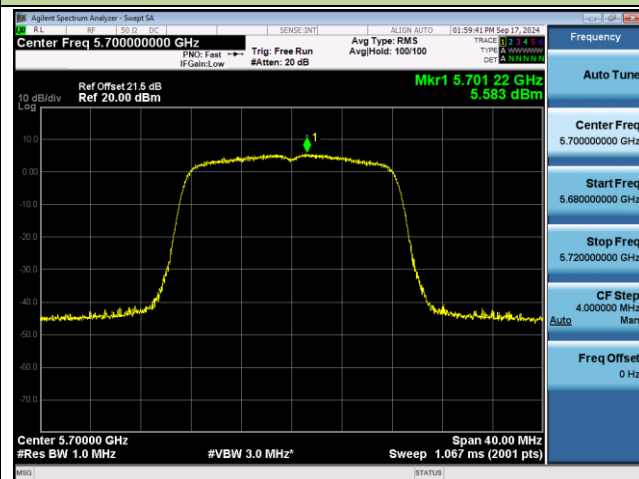

## 802.11a Power Spectral Density - Ant 1

Channel 100 (5500MHz)

Channel 116 (5580MHz)

Channel 140 (5700MHz)

Channel 144 (5720MHz)

Channel 149 (5745MHz)

Channel 157 (5785MHz)

**802.11a Power Spectral Density - Ant 1**