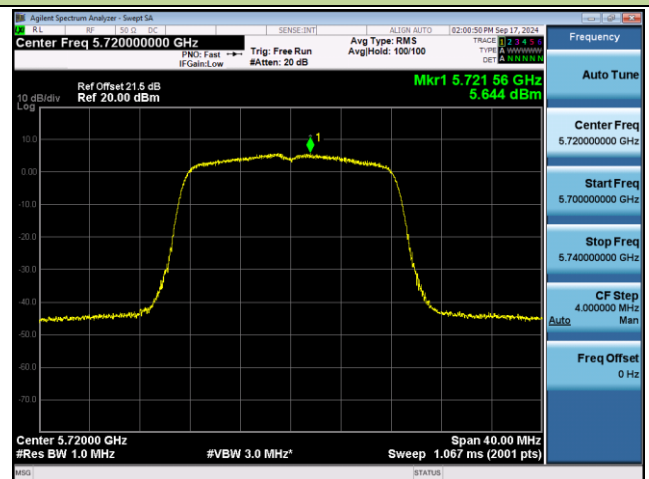

## 802.11a Power Spectral Density - Ant 1

Channel 100 (5500MHz)

Channel 116 (5580MHz)

Channel 140 (5700MHz)

Channel 144 (5720MHz)

Channel 149 (5745MHz)

Channel 157 (5785MHz)

**802.11a Power Spectral Density - Ant 1**