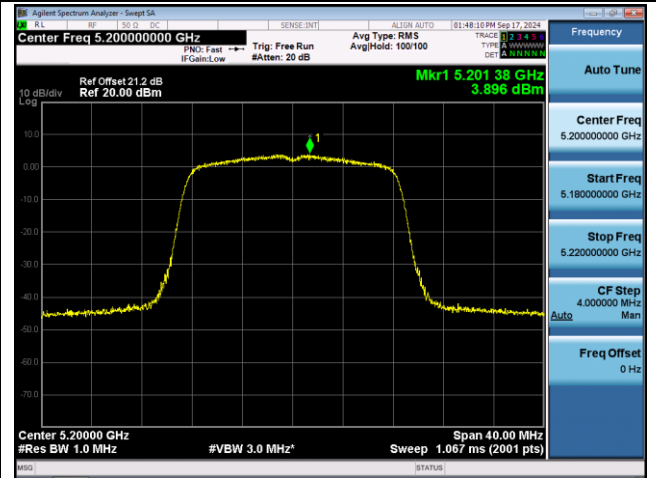

Channel 40 (5200MHz)