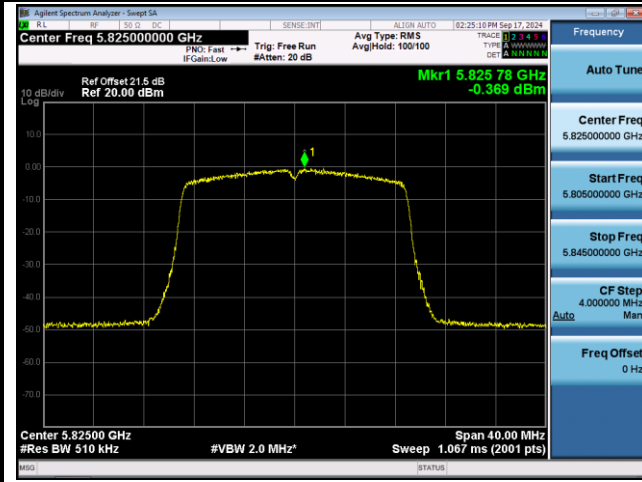

## 802.11ac-VHT20 Power Spectral Density - Ant 1

Channel 100 (5500MHz)

Channel 116 (5580MHz)

Channel 140 (5700MHz)

Channel 144 (5720MHz)

Channel 149 (5745MHz)

Channel 157 (5785MHz)

802.11ac-VHT20 Power Spectral Density - Ant 1

Channel 165 (5825MHz)