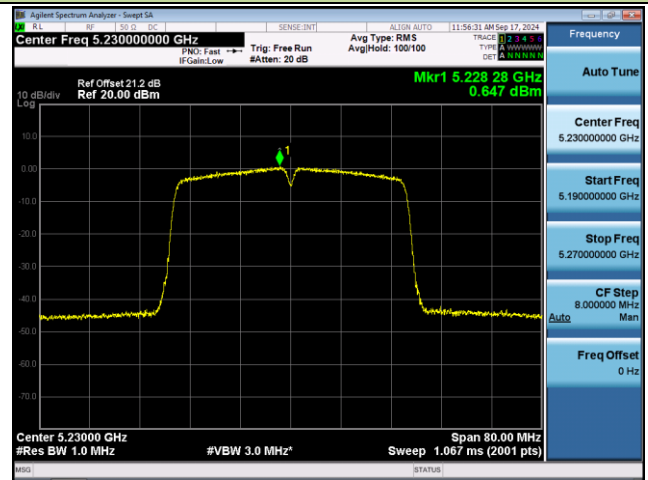

Channel 165 (5825MHz)

802.11ac-VHT40 Power Spectral Density - Ant 0

Channel 38 (5190MHz)

Channel 46 (5230MHz)

Channel 54 (5270MHz)

Channel 62 (5310MHz)

Channel 102 (5510MHz)

Channel 110 (5550MHz)