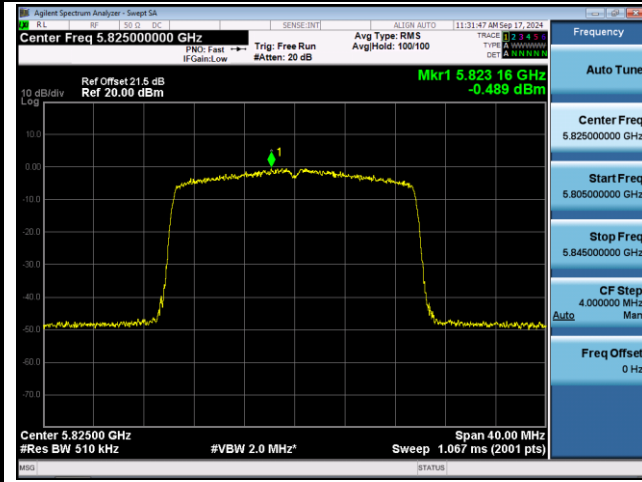

Channel 116 (5580MHz)

Channel 140 (5700MHz)

Channel 144 (5720MHz)

Channel 149 (5745MHz)

Channel 157 (5785MHz)

802.11ax-HE20 Power Spectral Density - Ant 0

Channel 165 (5825MHz)

802.11ax-HE40 Power Spectral Density - Ant 0