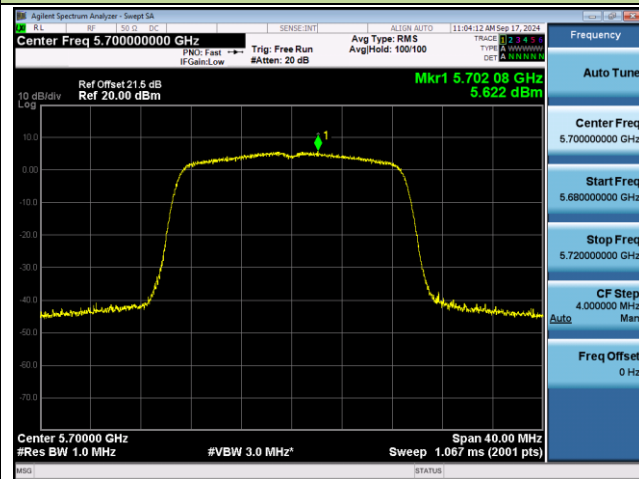

802.11ac-VHT20 Power Spectral Density - Ant 0

Channel 100 (5500MHz)

Channel 116 (5580MHz)

Channel 140 (5700MHz)

Channel 144 (5720MHz)

Channel 149 (5745MHz)

Channel 157 (5785MHz)

802.11ac-VHT20 Power Spectral Density - Ant 0