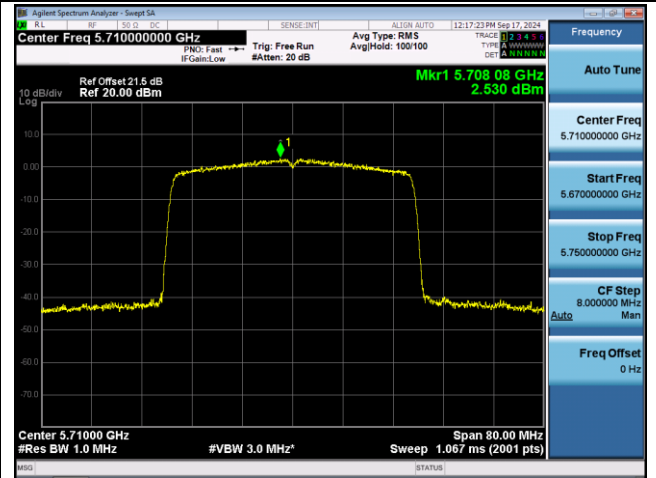

Channel 142 (5710MHz)