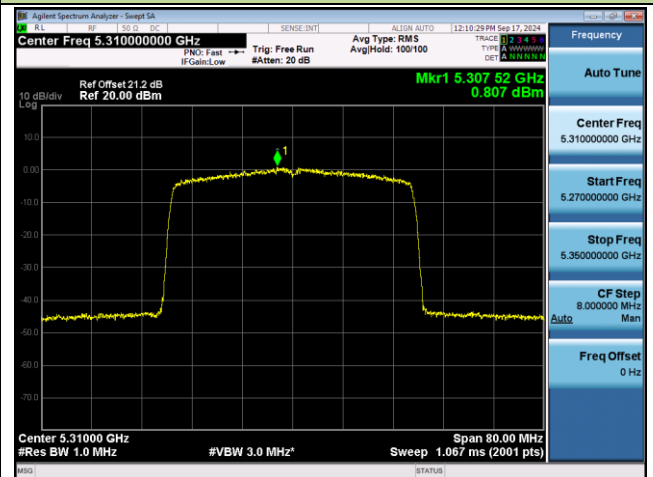

Channel 38 (5190MHz)

Channel 46 (5230MHz)

Channel 54 (5270MHz)

Channel 62 (5310MHz)

Channel 102 (5510MHz)

Channel 110 (5550MHz)

802.11ax-HE40 Power Spectral Density - Ant 0

Channel 134 (5670MHz)