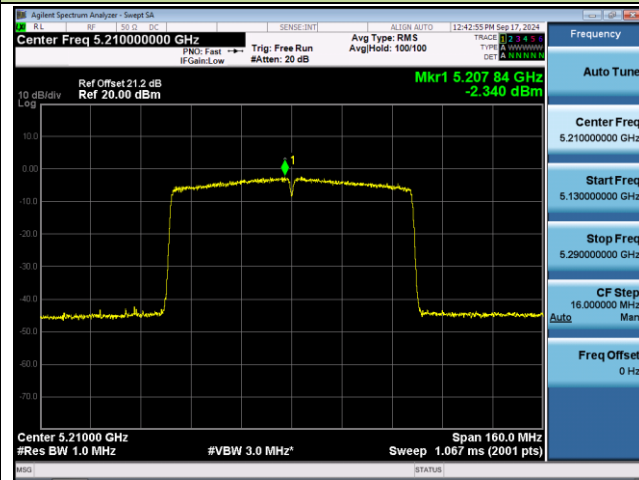

802.11ac-VHT40 Power Spectral Density - Ant 0

Channel 134 (5670MHz)

Channel 142 (5710MHz)

Channel 151 (5755MHz)

Channel 159 (5795MHz)

802.11ac-VHT80 Power Spectral Density - Ant 0

Channel 42 (5210MHz)

Channel 58 (5290MHz)