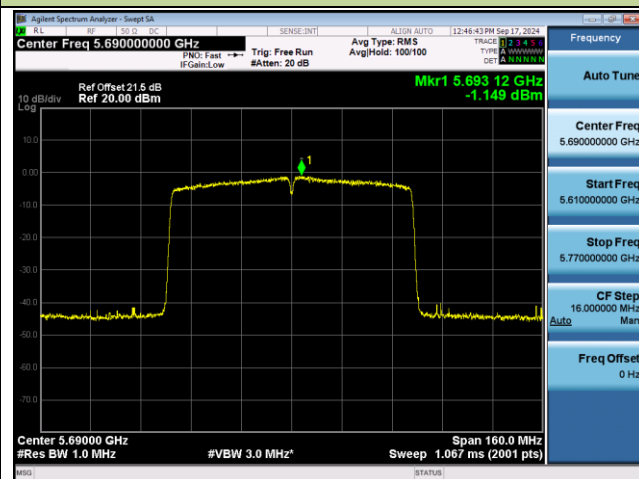

Channel 138 (5690MHz)