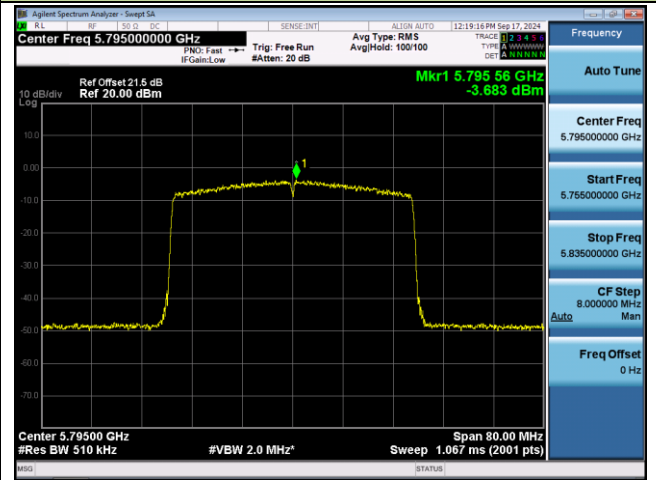

Channel 159 (5795MHz)