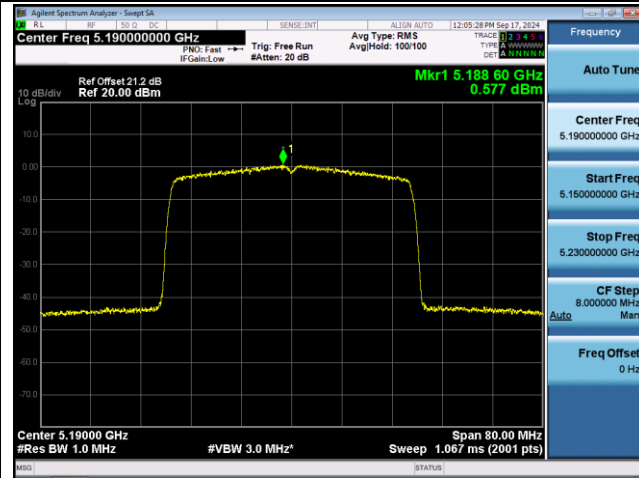

802.11ax-HE40 Power Spectral Density - Ant 0

Channel 38 (5190MHz)