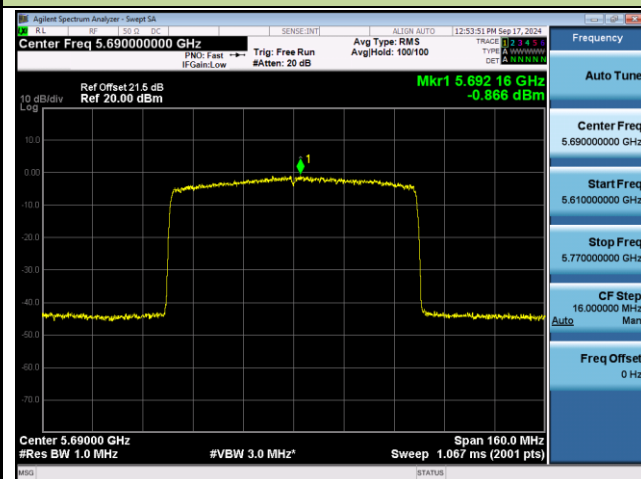

Channel 138 (5690MHz)