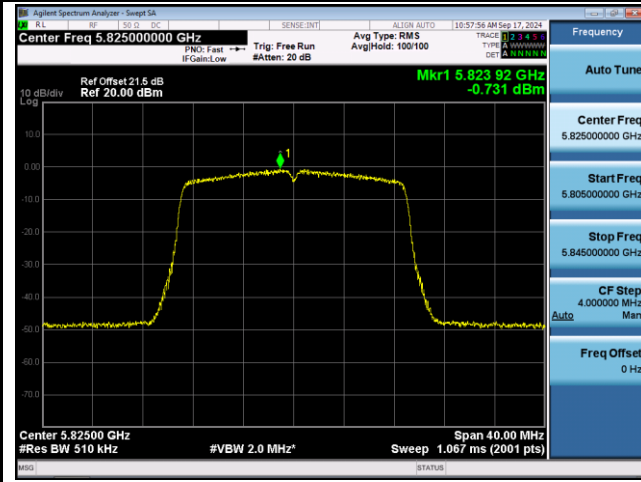

802.11ac-VHT20 Power Spectral Density - Ant 0

Channel 165 (5825MHz)