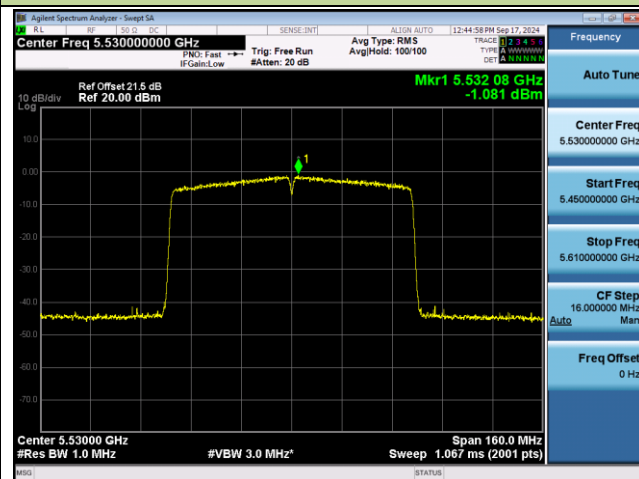

Channel 106 (5530MHz)