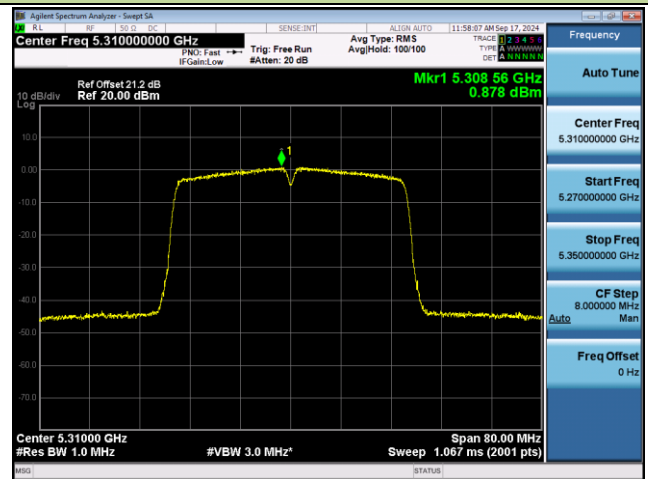

Channel 165 (5825MHz)

802.11ac-VHT40 Power Spectral Density - Ant 0

Channel 38 (5190MHz)

Channel 46 (5230MHz)

Channel 54 (5270MHz)

Channel 62 (5310MHz)

Channel 102 (5510MHz)

Channel 110 (5550MHz)