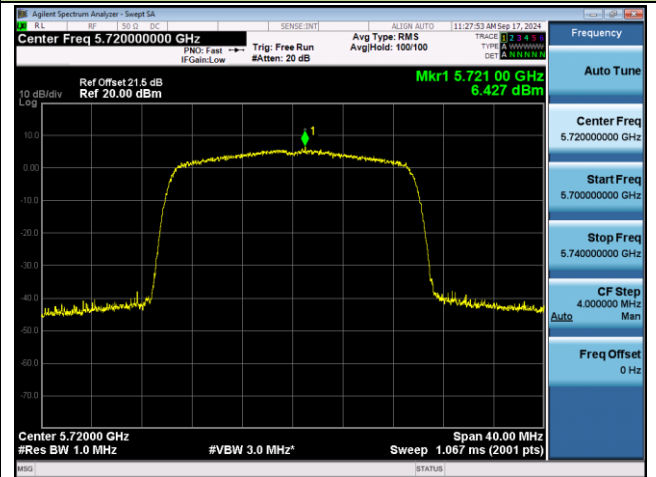

Channel 144 (5720MHz)