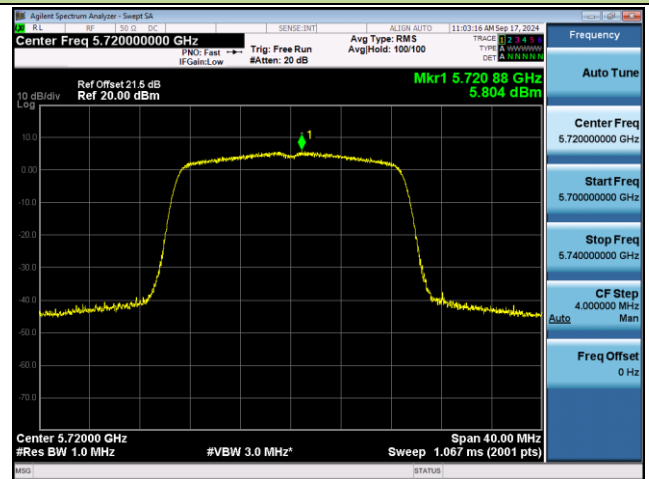

802.11ac-VHT20 Power Spectral Density - Ant 0

Channel 100 (5500MHz)

Channel 116 (5580MHz)

Channel 140 (5700MHz)

Channel 144 (5720MHz)

Channel 149 (5745MHz)

Channel 157 (5785MHz)

802.11ac-VHT20 Power Spectral Density - Ant 0