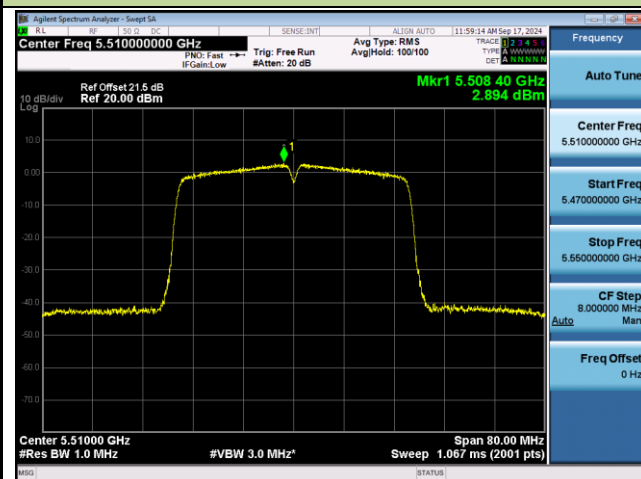

Channel 165 (5825MHz)

802.11ac-VHT40 Power Spectral Density - Ant 0

Channel 38 (5190MHz)

Channel 46 (5230MHz)

Channel 54 (5270MHz)

Channel 62 (5310MHz)

Channel 102 (5510MHz)

Channel 110 (5550MHz)