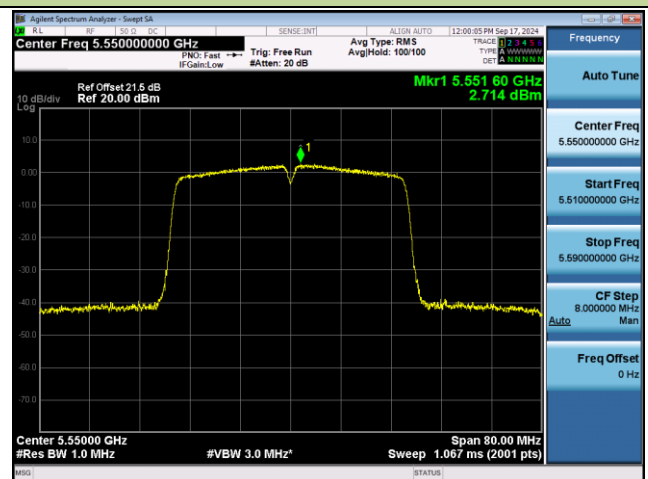

Channel 165 (5825MHz)

802.11ac-VHT40 Power Spectral Density - Ant 0

Channel 38 (5190MHz)

Channel 46 (5230MHz)

Channel 54 (5270MHz)

Channel 62 (5310MHz)

Channel 102 (5510MHz)

Channel 110 (5550MHz)