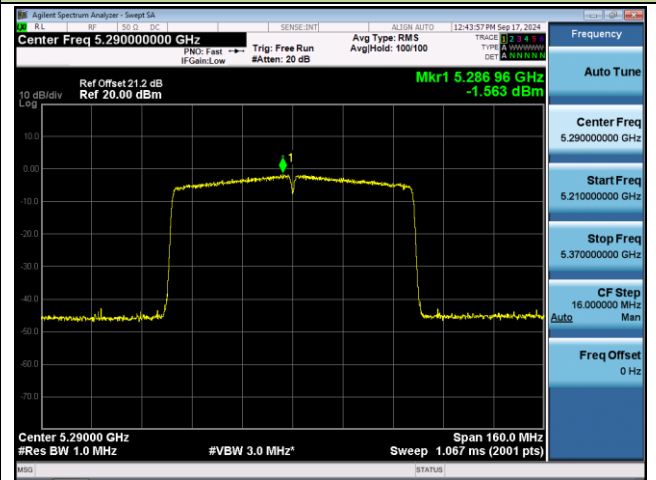

802.11ac-VHT40 Power Spectral Density - Ant 0

Channel 134 (5670MHz)

Channel 142 (5710MHz)

Channel 151 (5755MHz)

Channel 159 (5795MHz)

802.11ac-VHT80 Power Spectral Density - Ant 0

Channel 42 (5210MHz)

Channel 58 (5290MHz)