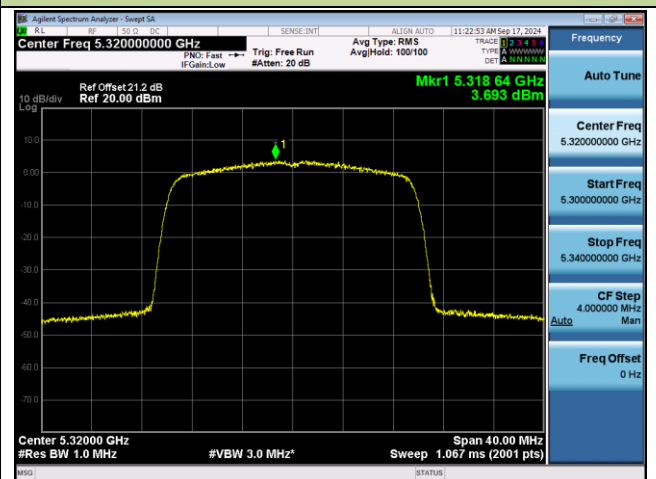

Channel 36 (5180MHz)

Channel 40 (5200MHz)

Channel 48 (5240MHz)

Channel 52 (5260MHz)

Channel 60 (5300MHz)

Channel 64 (5320MHz)

802.11ax-HE20 Power Spectral Density - Ant 0

Channel 100 (5500MHz)