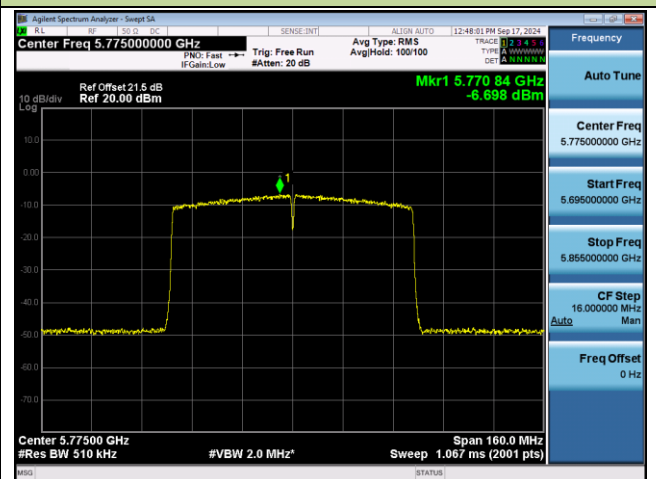

Channel 106 (5530MHz)

Channel 122 (5610MHz)

Channel 138 (5690MHz)

Channel 155 (5775MHz)

802.11ac-VHT160 Power Spectral Density - Ant 0

Channel 50 (5250MHz)

Channel 114 (5570MHz)

802.11ax-HE20 Power Spectral Density - Ant 0