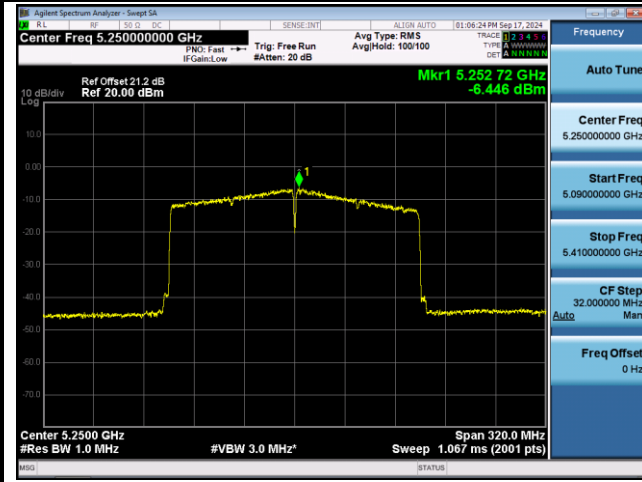

Channel 138 (5690MHz)

Channel 155 (5775MHz)

802.11ax-HE160 Power Spectral Density - Ant 0

Channel 50 (5250MHz)

Channel 114 (5570MHz)

802.11be-EHT20 Power Spectral Density - Ant 0

Channel 36 (5180MHz)

Channel 40 (5200MHz)

Channel 48 (5240MHz)

Channel 52 (5260MHz)

Channel 60 (5300MHz)

Channel 64 (5320MHz)