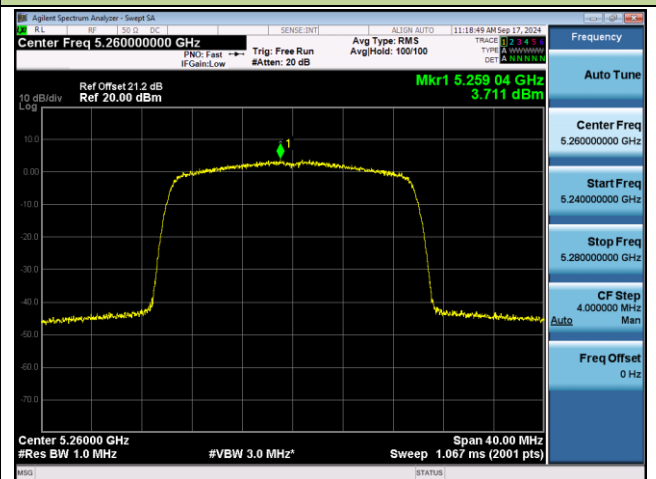

Channel 36 (5180MHz)

Channel 40 (5200MHz)

Channel 48 (5240MHz)

Channel 52 (5260MHz)

Channel 60 (5300MHz)

Channel 64 (5320MHz)

802.11ax-HE20 Power Spectral Density - Ant 0

Channel 100 (5500MHz)