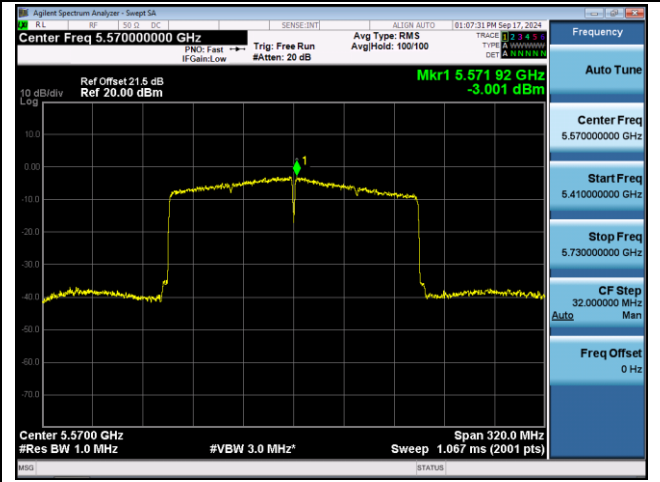

Channel 138 (5690MHz)

Channel 155 (5775MHz)

802.11ax-HE160 Power Spectral Density - Ant 0

Channel 50 (5250MHz)

Channel 114 (5570MHz)

802.11be-EHT20 Power Spectral Density - Ant 0

Channel 36 (5180MHz)

Channel 40 (5200MHz)

Channel 48 (5240MHz)

Channel 52 (5260MHz)

Channel 60 (5300MHz)

Channel 64 (5320MHz)