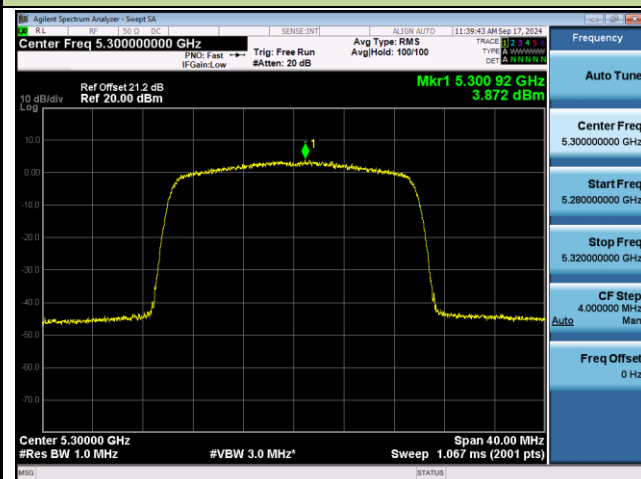

Channel 138 (5690MHz)

Channel 155 (5775MHz)

802.11ax-HE160 Power Spectral Density - Ant 0

Channel 50 (5250MHz)

Channel 114 (5570MHz)

802.11be-EHT20 Power Spectral Density - Ant 0

Channel 36 (5180MHz)

Channel 40 (5200MHz)

Channel 48 (5240MHz)

Channel 52 (5260MHz)

Channel 60 (5300MHz)

Channel 64 (5320MHz)