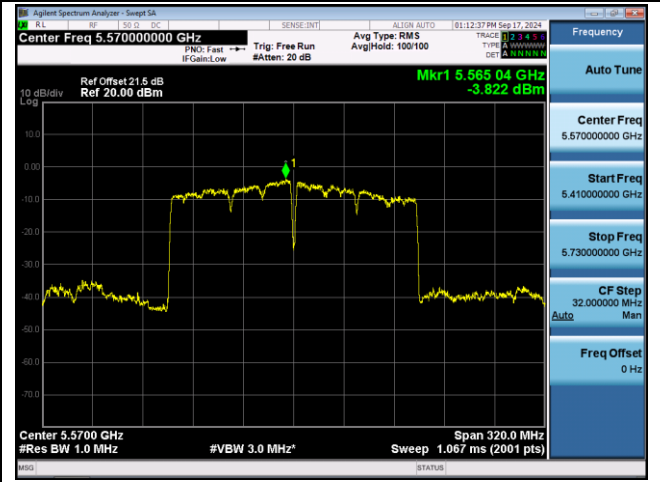

Channel 106 (5530MHz)

Channel 122 (5610MHz)

Channel 138 (5690MHz)

Channel 155 (5775MHz)

802.11ac-VHT160 Power Spectral Density - Ant 0

Channel 50 (5250MHz)

Channel 114 (5570MHz)

802.11ax-HE20 Power Spectral Density - Ant 0