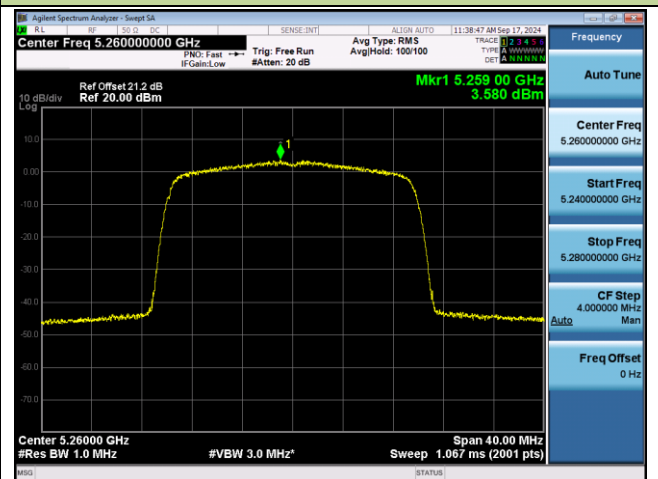

Channel 138 (5690MHz)

Channel 155 (5775MHz)

802.11ax-HE160 Power Spectral Density - Ant 0

Channel 50 (5250MHz)

Channel 114 (5570MHz)

802.11be-EHT20 Power Spectral Density - Ant 0

Channel 36 (5180MHz)

Channel 40 (5200MHz)

Channel 48 (5240MHz)

Channel 52 (5260MHz)

Channel 60 (5300MHz)

Channel 64 (5320MHz)