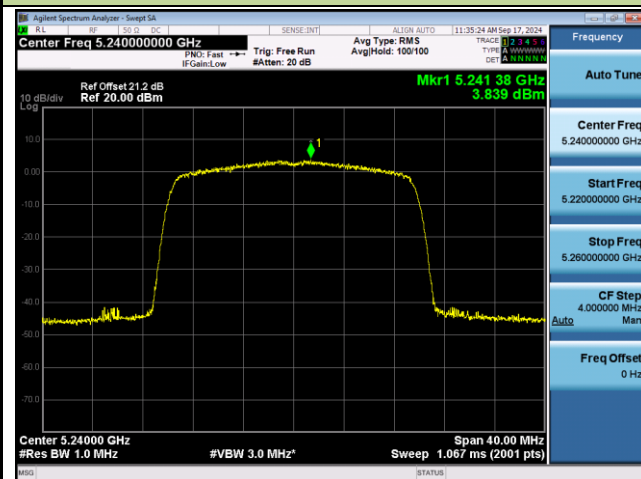

Channel 138 (5690MHz)

Channel 155 (5775MHz)

802.11ax-HE160 Power Spectral Density - Ant 0

Channel 50 (5250MHz)

Channel 114 (5570MHz)

802.11be-EHT20 Power Spectral Density - Ant 0

Channel 36 (5180MHz)

Channel 40 (5200MHz)

Channel 48 (5240MHz)

Channel 52 (5260MHz)

Channel 60 (5300MHz)

Channel 64 (5320MHz)