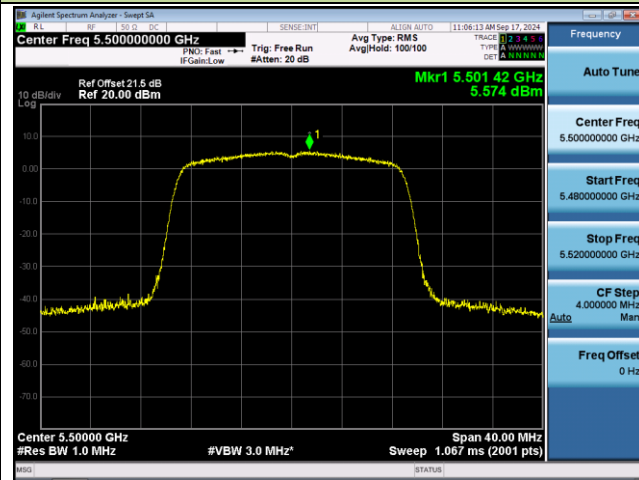

802.11ac-VHT20 Power Spectral Density - Ant 0

Channel 100 (5500MHz)

Channel 116 (5580MHz)

Channel 140 (5700MHz)

Channel 144 (5720MHz)

Channel 149 (5745MHz)

Channel 157 (5785MHz)

802.11ac-VHT20 Power Spectral Density - Ant 0