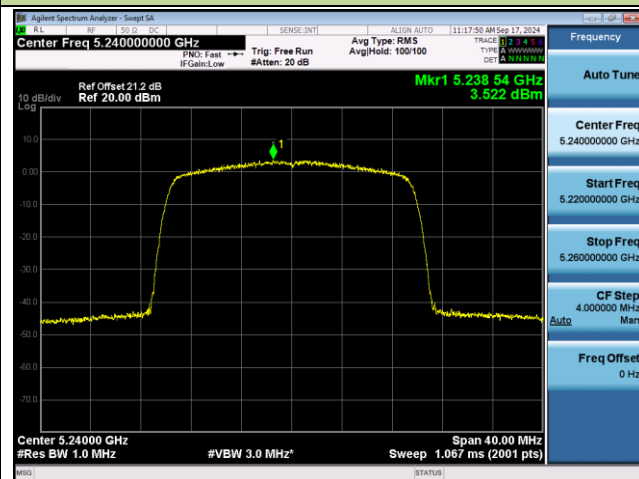

Channel 48 (5240MHz)