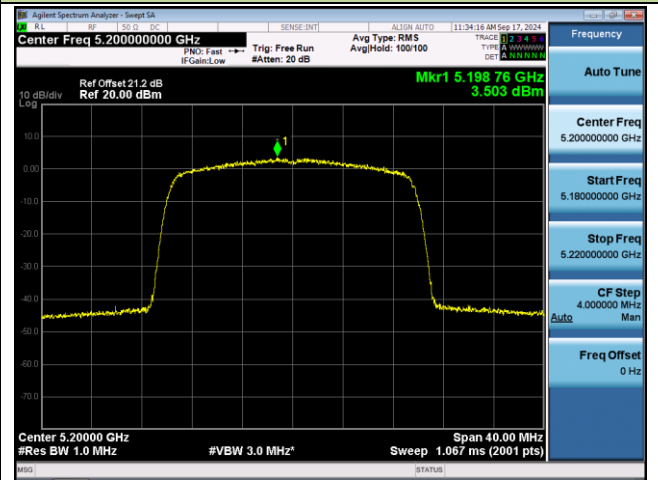

Channel 138 (5690MHz)

Channel 155 (5775MHz)

802.11ax-HE160 Power Spectral Density - Ant 0

Channel 50 (5250MHz)

Channel 114 (5570MHz)

802.11be-EHT20 Power Spectral Density - Ant 0

Channel 36 (5180MHz)

Channel 40 (5200MHz)

Channel 48 (5240MHz)

Channel 52 (5260MHz)

Channel 60 (5300MHz)

Channel 64 (5320MHz)