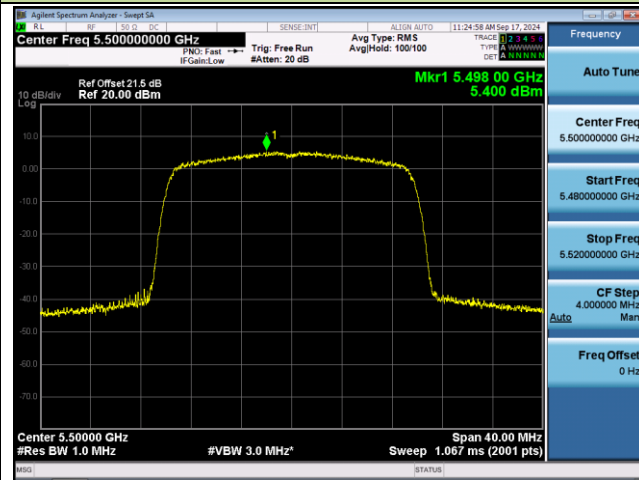

Channel 36 (5180MHz)

Channel 40 (5200MHz)

Channel 48 (5240MHz)

Channel 52 (5260MHz)

Channel 60 (5300MHz)

Channel 64 (5320MHz)

802.11ax-HE20 Power Spectral Density - Ant 0

Channel 100 (5500MHz)