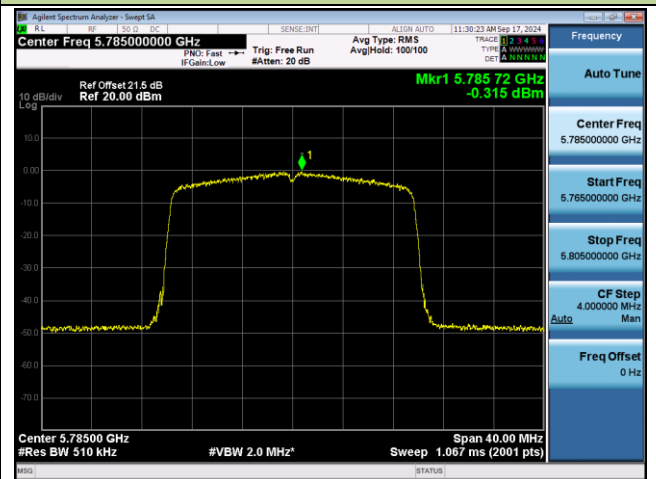

Channel 116 (5580MHz)

Channel 140 (5700MHz)

Channel 144 (5720MHz)

Channel 149 (5745MHz)

Channel 157 (5785MHz)

802.11ax-HE20 Power Spectral Density - Ant 0

Channel 165 (5825MHz)

802.11ax-HE40 Power Spectral Density - Ant 0