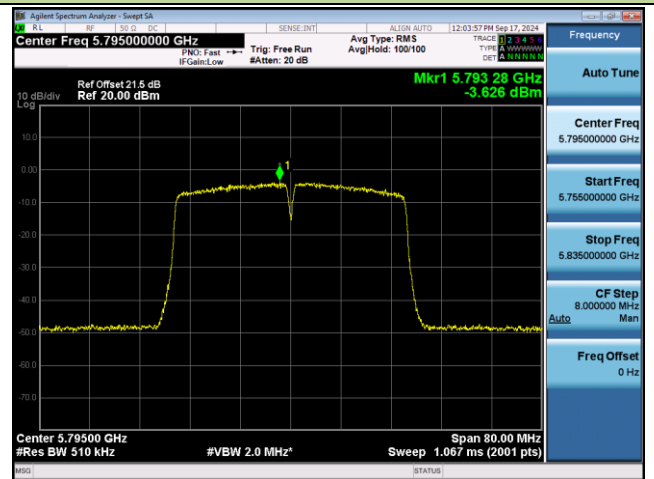

802.11ac-VHT40 Power Spectral Density - Ant 0

Channel 134 (5670MHz)

Channel 142 (5710MHz)

Channel 151 (5755MHz)

Channel 159 (5795MHz)

802.11ac-VHT80 Power Spectral Density - Ant 0

Channel 42 (5210MHz)

Channel 58 (5290MHz)