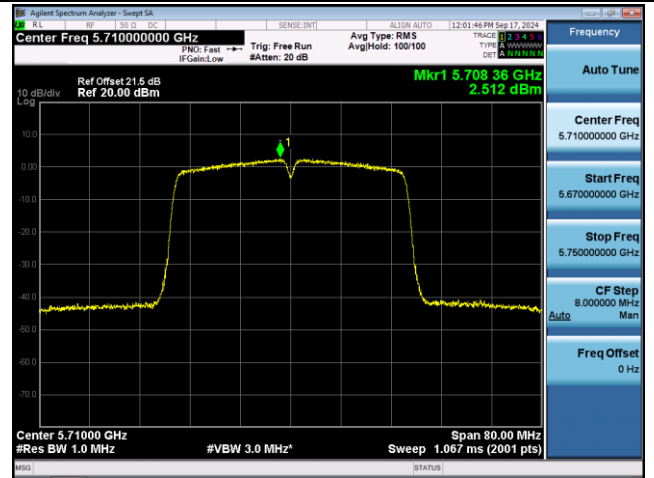

Channel 165 (5825MHz)

802.11ac-VHT40 Power Spectral Density - Ant 0

Channel 38 (5190MHz)

Channel 46 (5230MHz)

Channel 54 (5270MHz)

Channel 62 (5310MHz)

Channel 102 (5510MHz)

Channel 110 (5550MHz)

802.11ac-VHT40 Power Spectral Density - Ant 0

Channel 134 (5670MHz)

Channel 142 (5710MHz)

Channel 151 (5755MHz)

Channel 159 (5795MHz)

802.11ac-VHT80 Power Spectral Density - Ant 0

Channel 42 (5210MHz)

Channel 58 (5290MHz)