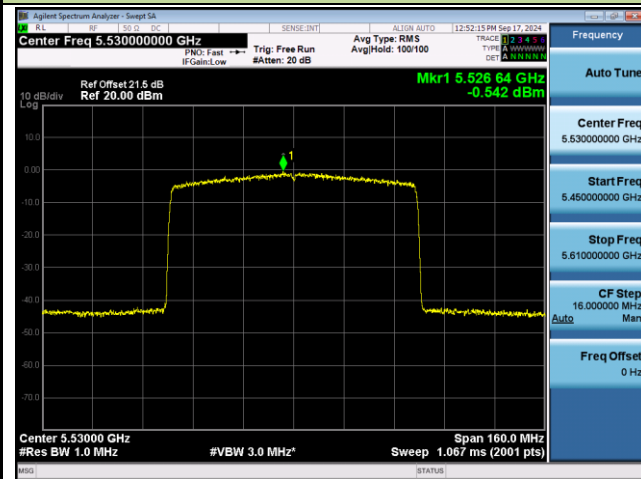

Channel 142 (5710MHz)

Channel 151 (5755MHz)

Channel 159 (5795MHz)

802.11ax-HE80 Power Spectral Density - Ant 0

Channel 42 (5210MHz)

Channel 58 (5290MHz)

Channel 106 (5530MHz)

Channel 122 (5610MHz)