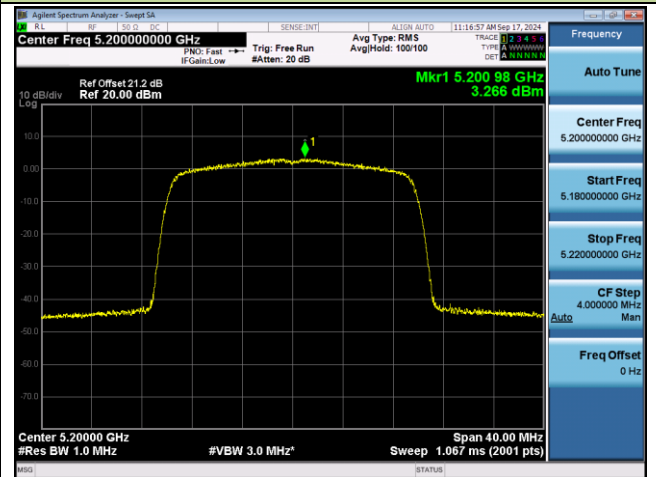

Channel 40 (5200MHz)