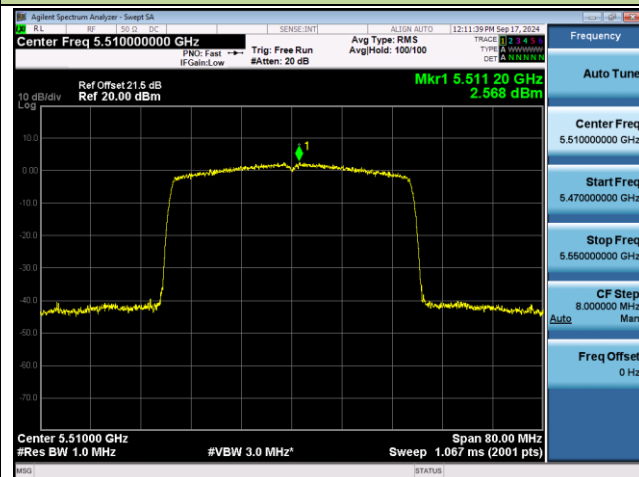

Channel 38 (5190MHz)

Channel 46 (5230MHz)

Channel 54 (5270MHz)

Channel 62 (5310MHz)

Channel 102 (5510MHz)

Channel 110 (5550MHz)

802.11ax-HE40 Power Spectral Density - Ant 0

Channel 134 (5670MHz)