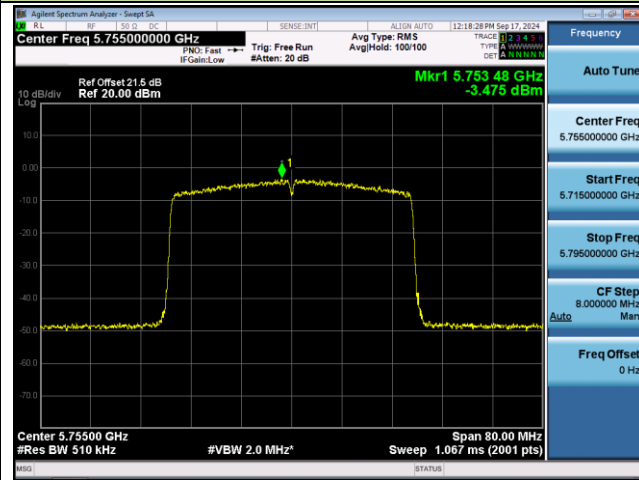

Channel 151 (5755MHz)