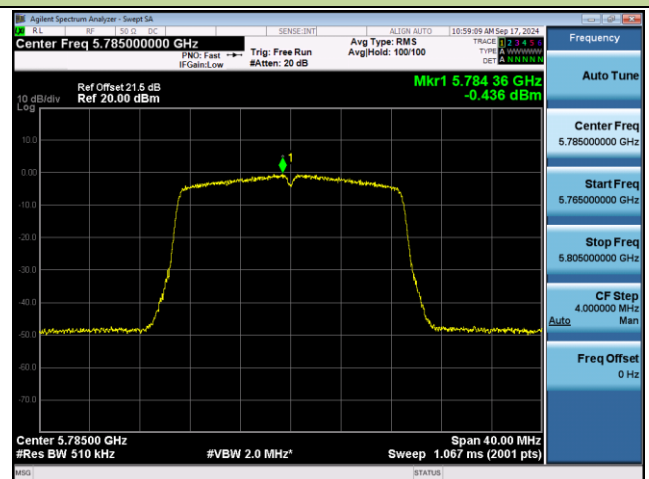

802.11ac-VHT20 Power Spectral Density - Ant 0

Channel 100 (5500MHz)

Channel 116 (5580MHz)

Channel 140 (5700MHz)

Channel 144 (5720MHz)

Channel 149 (5745MHz)

Channel 157 (5785MHz)

802.11ac-VHT20 Power Spectral Density - Ant 0