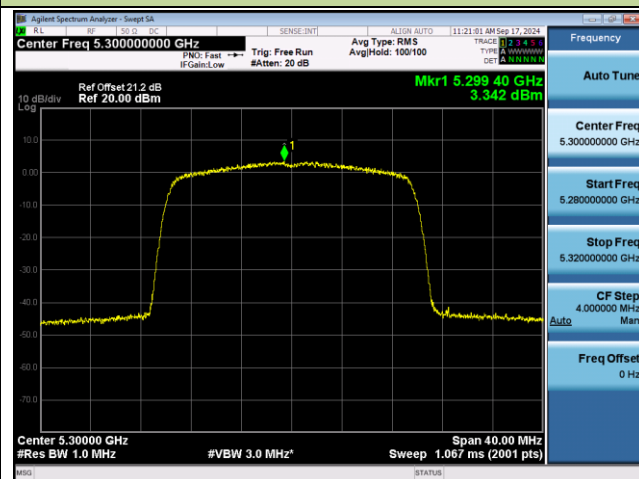

Channel 36 (5180MHz)

Channel 40 (5200MHz)

Channel 48 (5240MHz)

Channel 52 (5260MHz)

Channel 60 (5300MHz)

Channel 64 (5320MHz)

802.11ax-HE20 Power Spectral Density - Ant 0

Channel 100 (5500MHz)