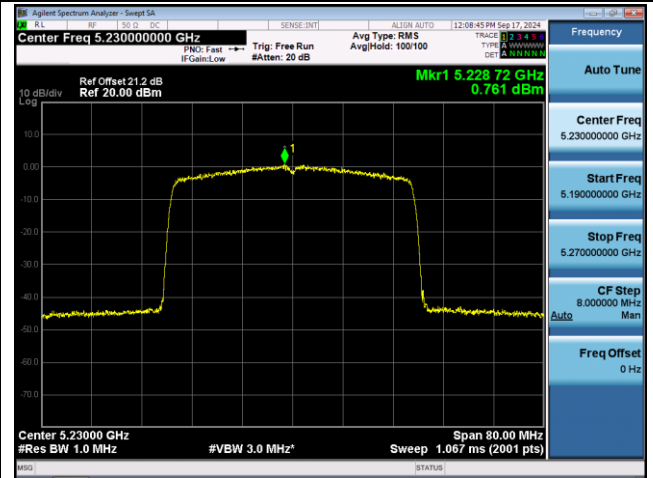

Channel 46 (5230MHz)