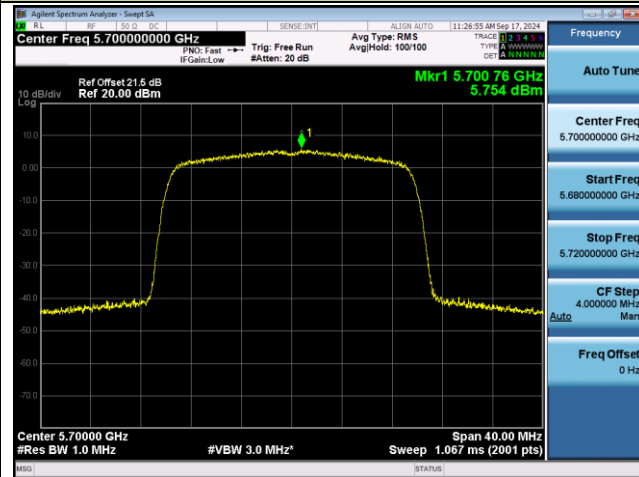

Channel 140 (5700MHz)