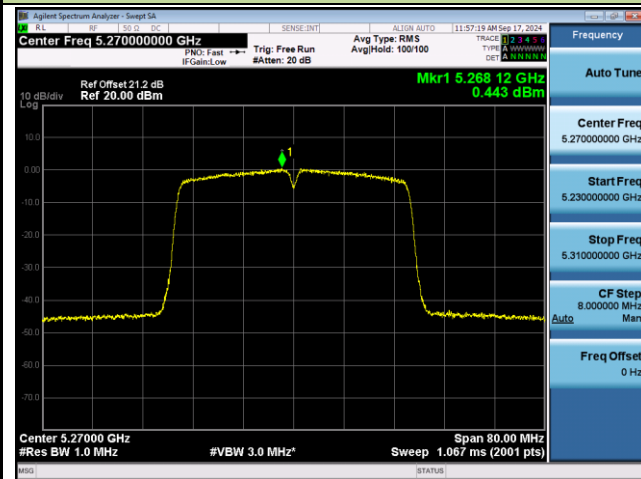

Channel 165 (5825MHz)

802.11ac-VHT40 Power Spectral Density - Ant 0

Channel 38 (5190MHz)

Channel 46 (5230MHz)

Channel 54 (5270MHz)

Channel 62 (5310MHz)

Channel 102 (5510MHz)

Channel 110 (5550MHz)

802.11ac-VHT40 Power Spectral Density - Ant 0

Channel 134 (5670MHz)

Channel 142 (5710MHz)

Channel 151 (5755MHz)

Channel 159 (5795MHz)

802.11ac-VHT80 Power Spectral Density - Ant 0

Channel 42 (5210MHz)

Channel 58 (5290MHz)