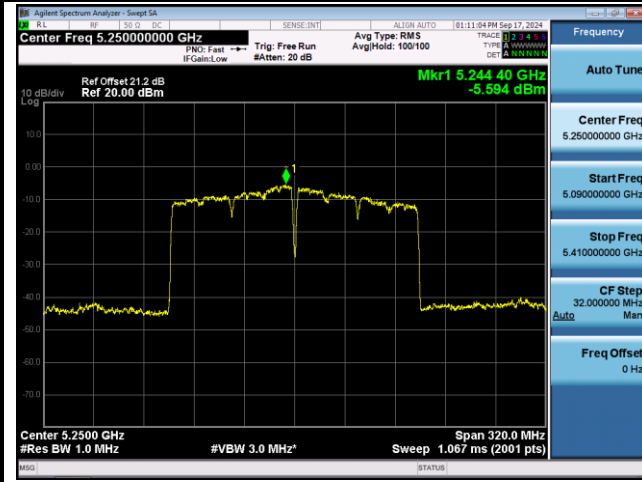

Channel 106 (5530MHz)

Channel 122 (5610MHz)

Channel 138 (5690MHz)

Channel 155 (5775MHz)

802.11ac-VHT160 Power Spectral Density - Ant 0

Channel 50 (5250MHz)

Channel 114 (5570MHz)

802.11ax-HE20 Power Spectral Density - Ant 0