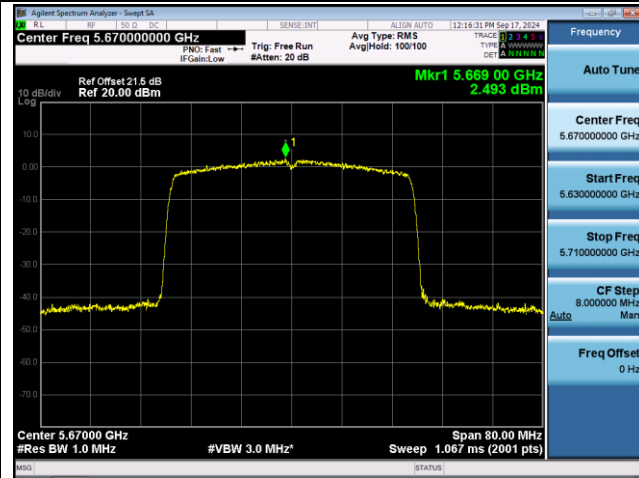

Channel 38 (5190MHz)

Channel 46 (5230MHz)

Channel 54 (5270MHz)

Channel 62 (5310MHz)

Channel 102 (5510MHz)

Channel 110 (5550MHz)

802.11ax-HE40 Power Spectral Density - Ant 0

Channel 134 (5670MHz)