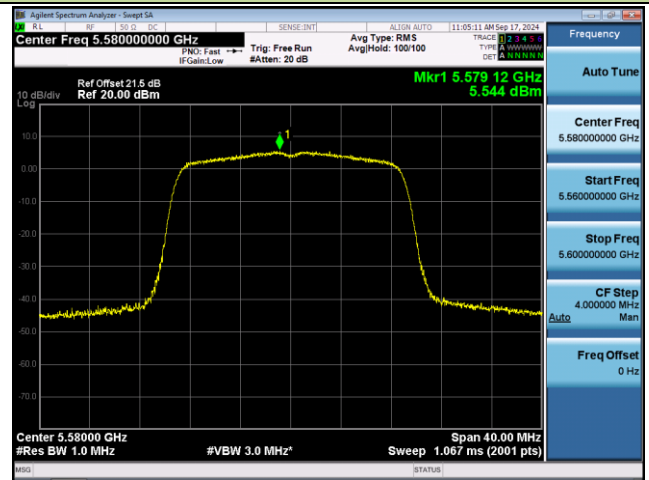

802.11ac-VHT20 Power Spectral Density - Ant 0

Channel 100 (5500MHz)

Channel 116 (5580MHz)

Channel 140 (5700MHz)

Channel 144 (5720MHz)

Channel 149 (5745MHz)

Channel 157 (5785MHz)

802.11ac-VHT20 Power Spectral Density - Ant 0