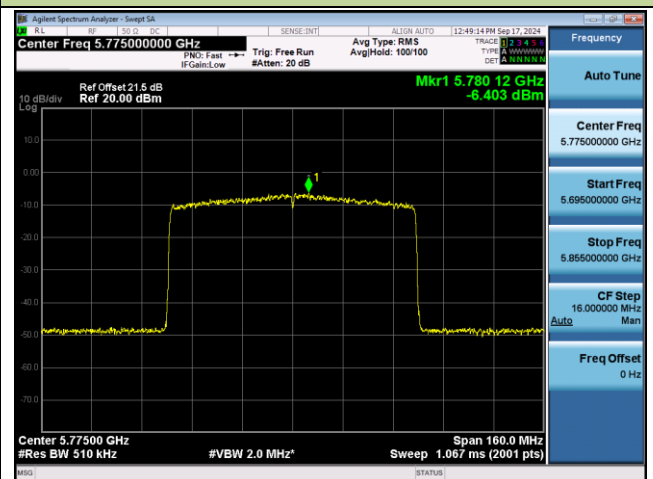

Channel 155 (5775MHz)