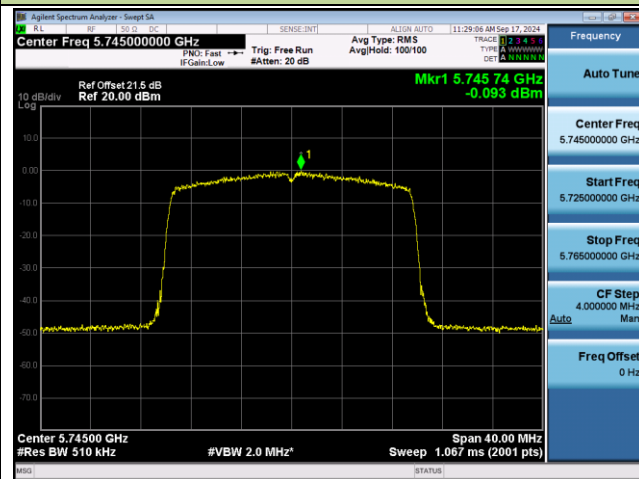

Channel 116 (5580MHz)

Channel 140 (5700MHz)

Channel 144 (5720MHz)

Channel 149 (5745MHz)

Channel 157 (5785MHz)

802.11ax-HE20 Power Spectral Density - Ant 0

Channel 165 (5825MHz)

802.11ax-HE40 Power Spectral Density - Ant 0