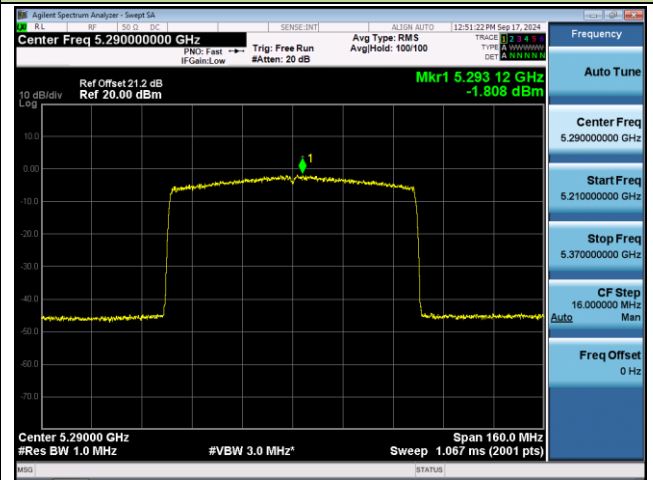

Channel 142 (5710MHz)

Channel 151 (5755MHz)

Channel 159 (5795MHz)

802.11ax-HE80 Power Spectral Density - Ant 0

Channel 42 (5210MHz)

Channel 58 (5290MHz)

Channel 106 (5530MHz)

Channel 122 (5610MHz)