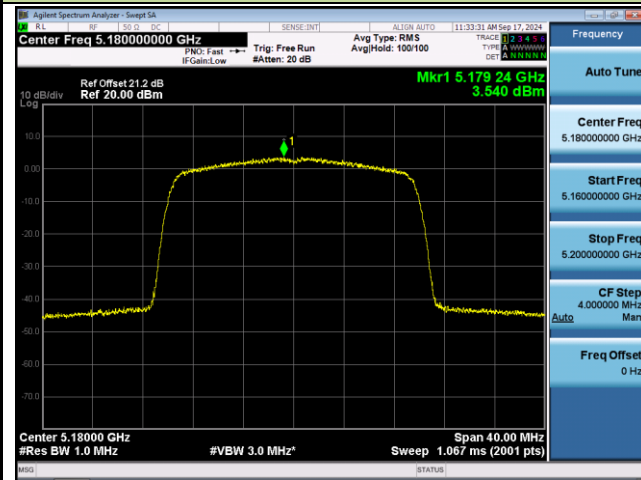

Channel 138 (5690MHz)

Channel 155 (5775MHz)

802.11ax-HE160 Power Spectral Density - Ant 0

Channel 50 (5250MHz)

Channel 114 (5570MHz)

802.11be-EHT20 Power Spectral Density - Ant 0

Channel 36 (5180MHz)

Channel 40 (5200MHz)

Channel 48 (5240MHz)

Channel 52 (5260MHz)

Channel 60 (5300MHz)

Channel 64 (5320MHz)