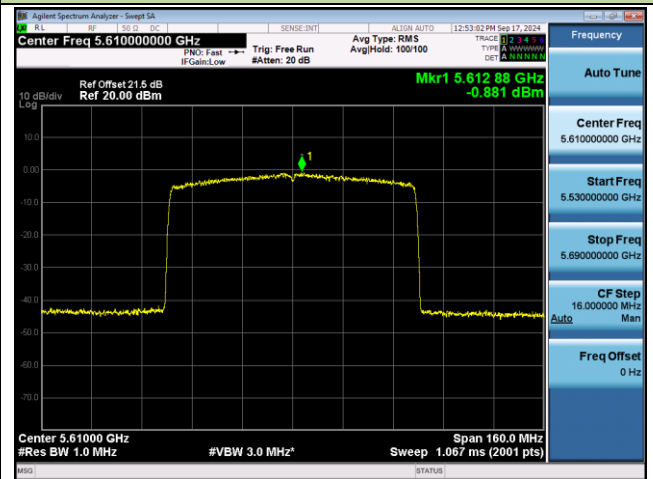

Channel 142 (5710MHz)

Channel 151 (5755MHz)

Channel 159 (5795MHz)

802.11ax-HE80 Power Spectral Density - Ant 0

Channel 42 (5210MHz)

Channel 58 (5290MHz)

Channel 106 (5530MHz)

Channel 122 (5610MHz)