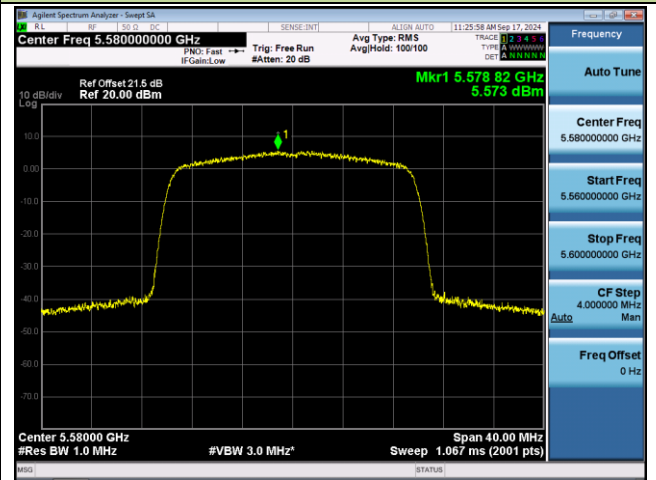

Channel 116 (5580MHz)