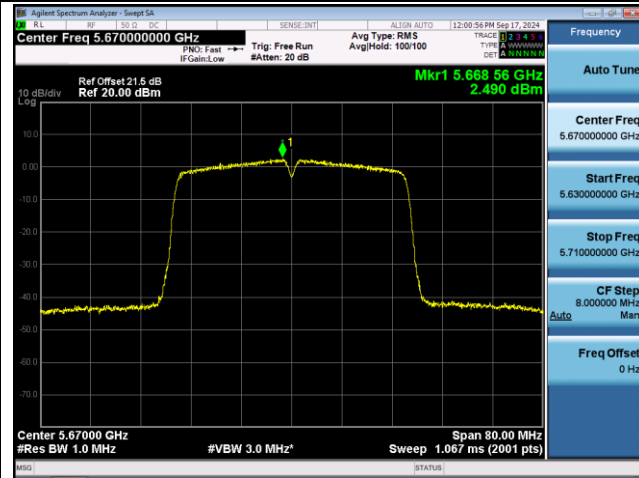

Channel 165 (5825MHz)

802.11ac-VHT40 Power Spectral Density - Ant 0

Channel 38 (5190MHz)

Channel 46 (5230MHz)

Channel 54 (5270MHz)

Channel 62 (5310MHz)

Channel 102 (5510MHz)

Channel 110 (5550MHz)

802.11ac-VHT40 Power Spectral Density - Ant 0

Channel 134 (5670MHz)

Channel 142 (5710MHz)

Channel 151 (5755MHz)

Channel 159 (5795MHz)

802.11ac-VHT80 Power Spectral Density - Ant 0

Channel 42 (5210MHz)

Channel 58 (5290MHz)