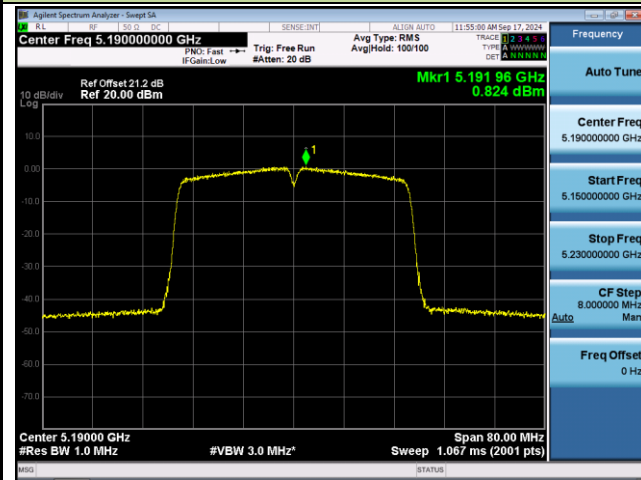

802.11ac-VHT40 Power Spectral Density - Ant 0

Channel 38 (5190MHz)