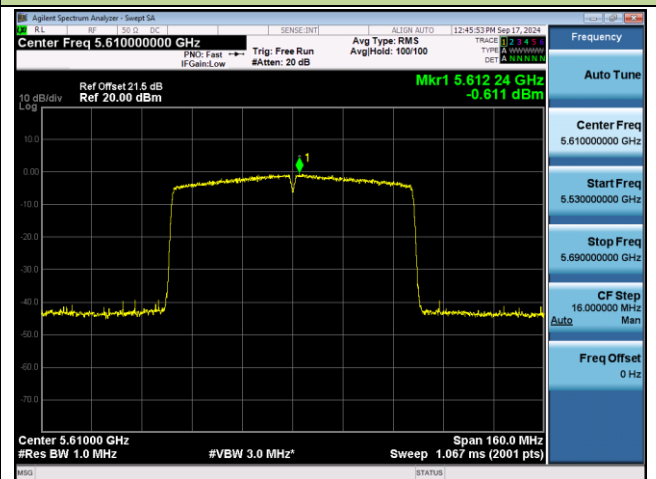

Channel 122 (5610MHz)