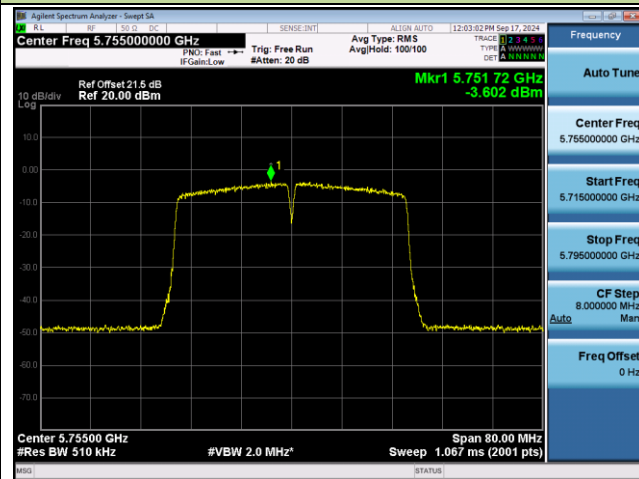

802.11ac-VHT40 Power Spectral Density - Ant 0

Channel 134 (5670MHz)

Channel 142 (5710MHz)

Channel 151 (5755MHz)

Channel 159 (5795MHz)

802.11ac-VHT80 Power Spectral Density - Ant 0

Channel 42 (5210MHz)

Channel 58 (5290MHz)