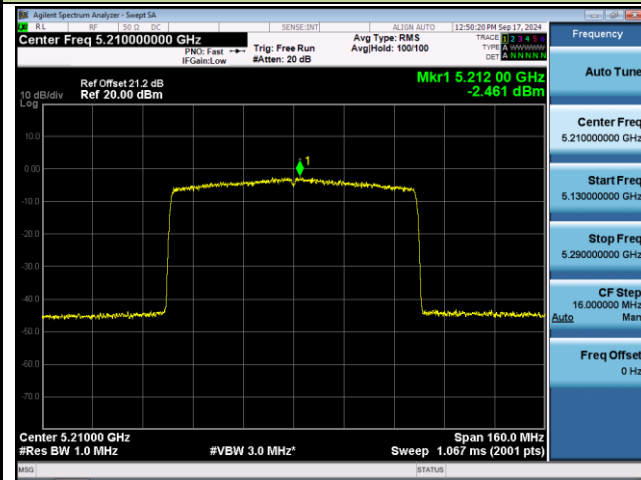

Channel 142 (5710MHz)

Channel 151 (5755MHz)

Channel 159 (5795MHz)

802.11ax-HE80 Power Spectral Density - Ant 0

Channel 42 (5210MHz)

Channel 58 (5290MHz)

Channel 106 (5530MHz)

Channel 122 (5610MHz)