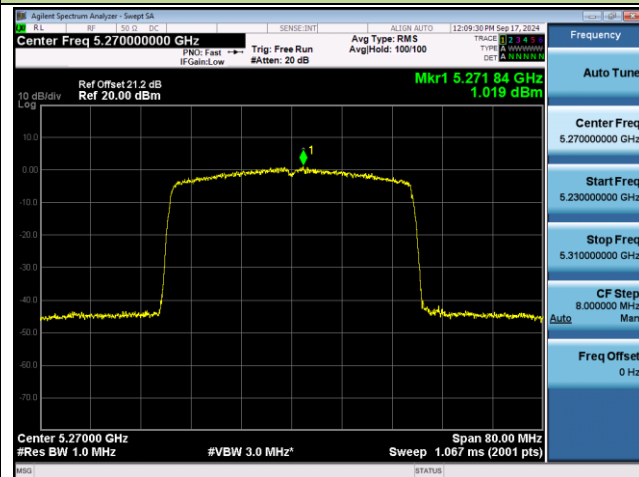

Channel 54 (5270MHz)