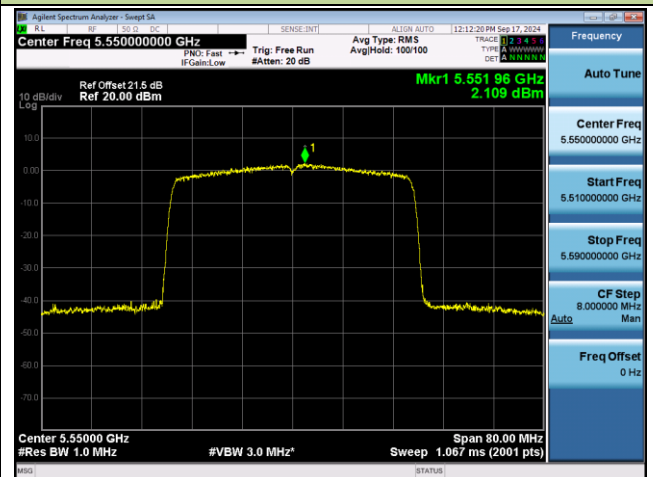

Channel 38 (5190MHz)

Channel 46 (5230MHz)

Channel 54 (5270MHz)

Channel 62 (5310MHz)

Channel 102 (5510MHz)

Channel 110 (5550MHz)

802.11ax-HE40 Power Spectral Density - Ant 0

Channel 134 (5670MHz)