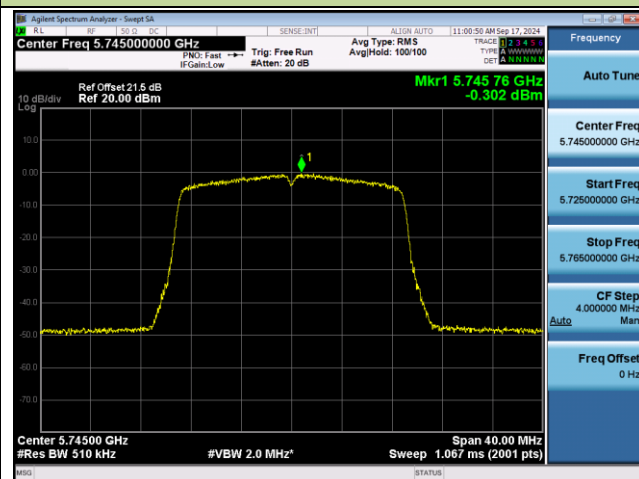

802.11ac-VHT20 Power Spectral Density - Ant 0

Channel 100 (5500MHz)

Channel 116 (5580MHz)

Channel 140 (5700MHz)

Channel 144 (5720MHz)

Channel 149 (5745MHz)

Channel 157 (5785MHz)

802.11ac-VHT20 Power Spectral Density - Ant 0