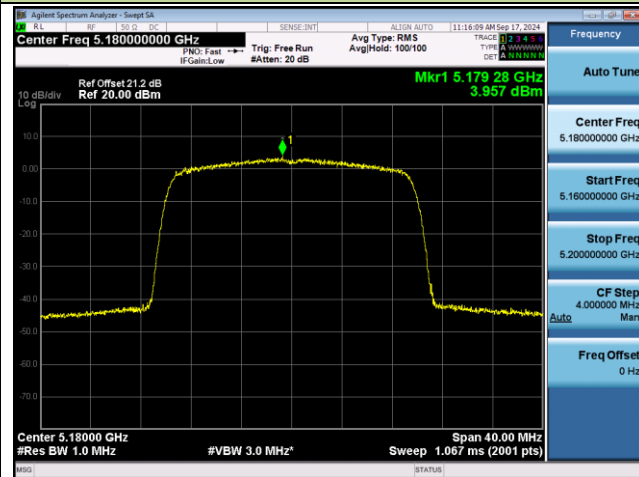

802.11ax-HE20 Power Spectral Density - Ant 0

Channel 36 (5180MHz)