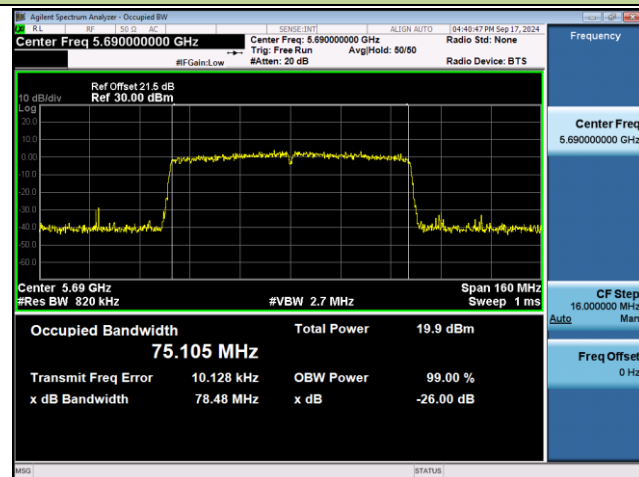

802.11ac-VHT80 26dB Bandwidth & 99% Bandwidth

Channel 42 (5210MHz)

Channel 58 (5290MHz)

Channel 106 (5530MHz)

Channel 122 (5610MHz)

Channel 138 (5690MHz)

Channel 155 (5775MHz)

802.11ac-VHT160 26dB Bandwidth & 99% Bandwidth