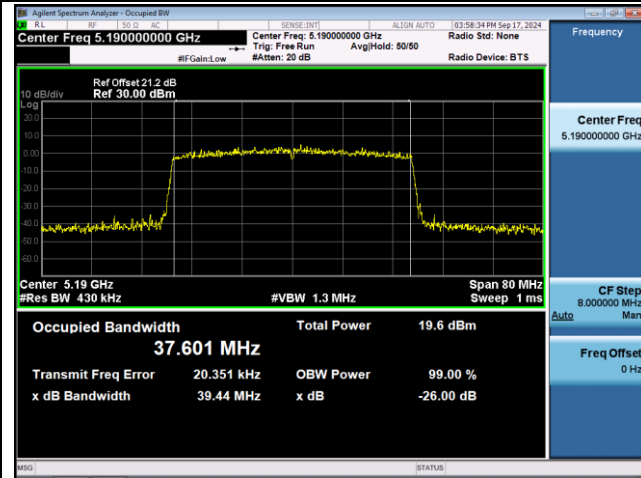

802.11ax-HE40 26dB Bandwidth & 99% Bandwidth

Channel 38 (5190MHz)