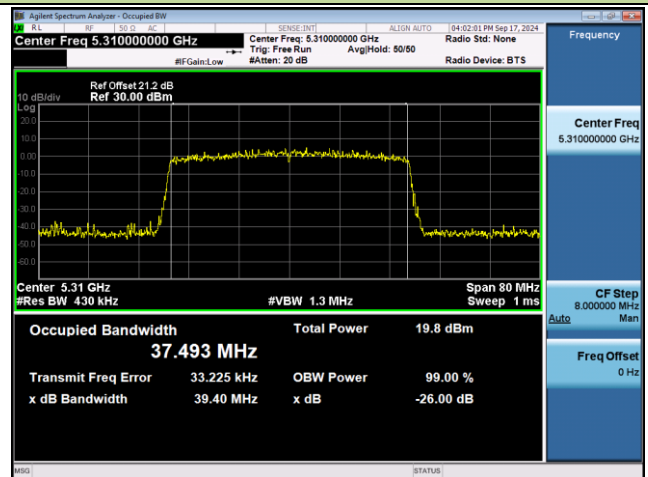

802.11ax-HE20 26dB Bandwidth & 99% Bandwidth

Channel 165 (5825MHz)

802.11ax-HE40 26dB Bandwidth & 99% Bandwidth

Channel 38 (5190MHz)

Channel 46 (5230MHz)

Channel 54 (5270MHz)

Channel 62 (5310MHz)

Channel 102 (5510MHz)

Channel 110 (5550MHz)

802.11ax-HE40 26dB Bandwidth & 99% Bandwidth

Channel 134 (5670MHz)

Channel 142 (5710MHz)

Channel 151 (5755MHz)

Channel 159 (5795MHz)

802.11ax-HE80 26dB Bandwidth & 99% Bandwidth

Channel 42 (5210MHz)