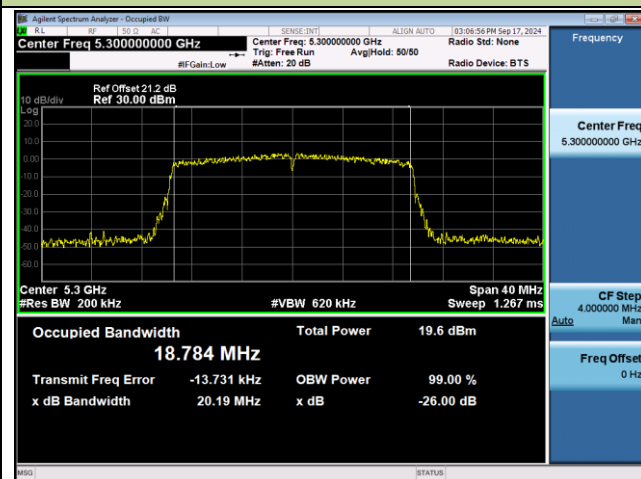

802.11ac-VHT80 26dB Bandwidth & 99% Bandwidth

Channel 42 (5210MHz)

Channel 58 (5290MHz)

Channel 106 (5530MHz)

Channel 122 (5610MHz)

Channel 138 (5690MHz)

Channel 155 (5775MHz)

802.11ac-VHT160 26dB Bandwidth & 99% Bandwidth

Channel 50 (5250MHz)

Channel 114 (5570MHz)

802.11ax-HE20 26dB Bandwidth & 99% Bandwidth

Channel 36 (5180MHz)

Channel 40 (5200MHz)

Channel 48 (5240MHz)

Channel 52 (5260MHz)

Channel 60 (5300MHz)

Channel 64 (5320MHz)

802.11ax-HE20 26dB Bandwidth & 99% Bandwidth

Channel 100 (5500MHz)

Channel 116 (5580MHz)

Channel 140 (5700MHz)

Channel 144 (5720MHz)

Channel 149 (5745MHz)

Channel 157 (5785MHz)