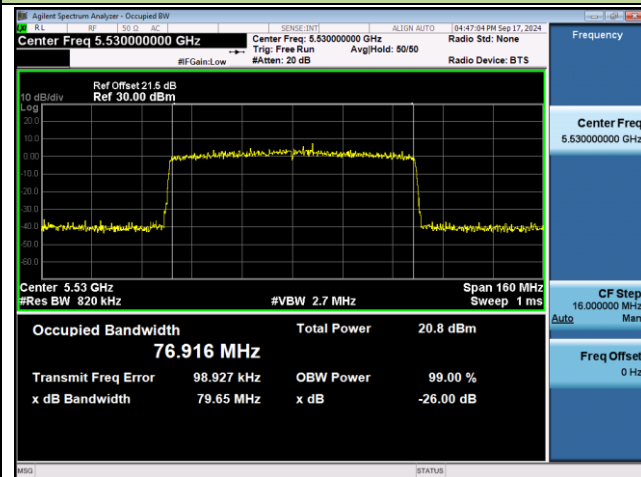

Channel 106 (5530MHz)