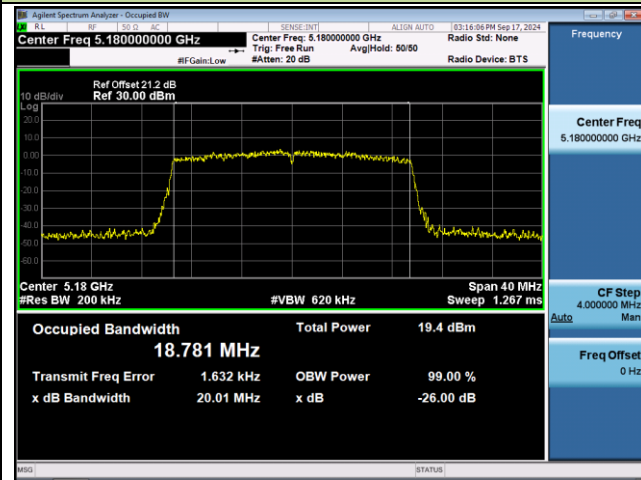

802.11be-EHT20 26dB Bandwidth & 99% Bandwidth

Channel 36 (5180MHz)