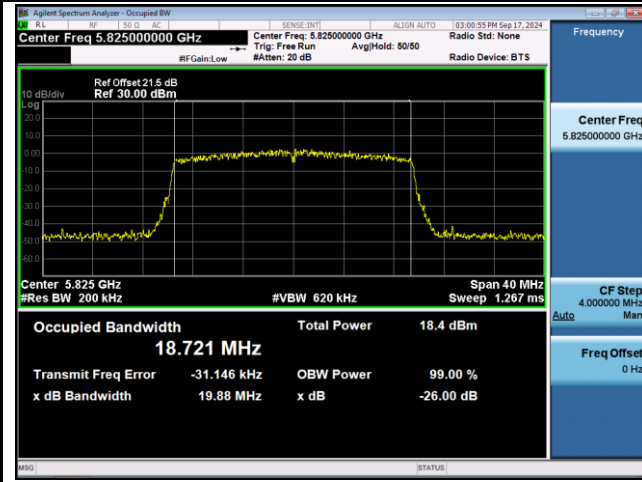

Channel 64 (5320MHz)

802.11ax-HE20 26dB Bandwidth & 99% Bandwidth

Channel 100 (5500MHz)

Channel 116 (5580MHz)

Channel 140 (5700MHz)

Channel 144 (5720MHz)

Channel 149 (5745MHz)

Channel 157 (5785MHz)

802.11ax-HE20 26dB Bandwidth & 99% Bandwidth

Channel 165 (5825MHz)

802.11ax-HE40 26dB Bandwidth & 99% Bandwidth

Channel 38 (5190MHz)

Channel 46 (5230MHz)

Channel 54 (5270MHz)

Channel 62 (5310MHz)

Channel 102 (5510MHz)