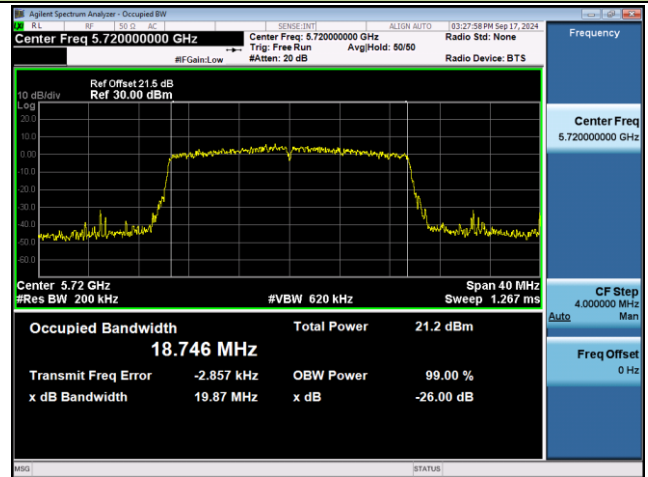

Channel 100 (5500MHz)

Channel 116 (5580MHz)

Channel 140 (5700MHz)

Channel 144 (5720MHz)

Channel 149 (5745MHz)

Channel 157 (5785MHz)

802.11be-EHT20 26dB Bandwidth & 99% Bandwidth

Channel 165 (5825MHz)