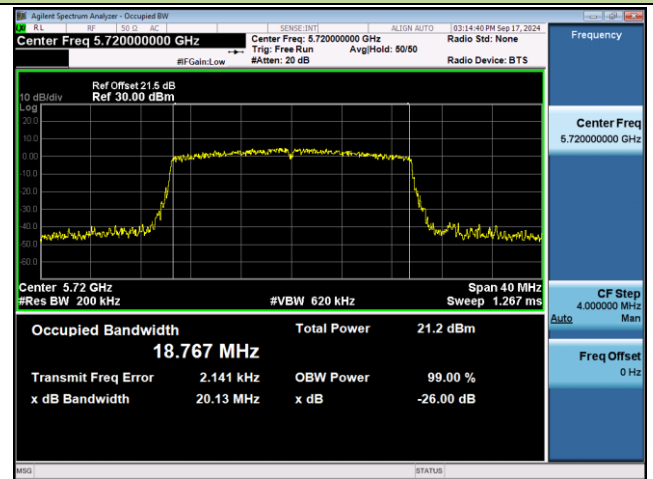

Channel 64 (5320MHz)

802.11ax-HE20 26dB Bandwidth & 99% Bandwidth

Channel 100 (5500MHz)

Channel 116 (5580MHz)

Channel 140 (5700MHz)

Channel 144 (5720MHz)

Channel 149 (5745MHz)

Channel 157 (5785MHz)