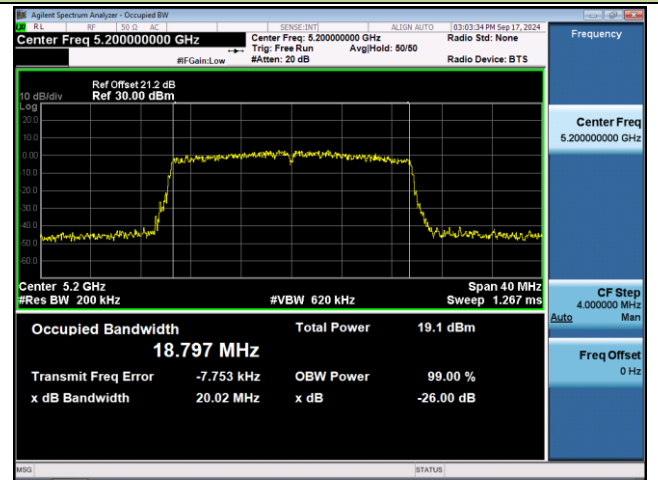

802.11ac-VHT80 26dB Bandwidth & 99% Bandwidth

Channel 42 (5210MHz)

Channel 58 (5290MHz)

Channel 106 (5530MHz)

Channel 122 (5610MHz)

Channel 138 (5690MHz)

Channel 155 (5775MHz)

802.11ac-VHT160 26dB Bandwidth & 99% Bandwidth

Channel 50 (5250MHz)

Channel 114 (5570MHz)

802.11ax-HE20 26dB Bandwidth & 99% Bandwidth

Channel 36 (5180MHz)

Channel 40 (5200MHz)

Channel 48 (5240MHz)

Channel 52 (5260MHz)

Channel 60 (5300MHz)

Channel 64 (5320MHz)

802.11ax-HE20 26dB Bandwidth & 99% Bandwidth

Channel 100 (5500MHz)

Channel 116 (5580MHz)

Channel 140 (5700MHz)

Channel 144 (5720MHz)

Channel 149 (5745MHz)

Channel 157 (5785MHz)