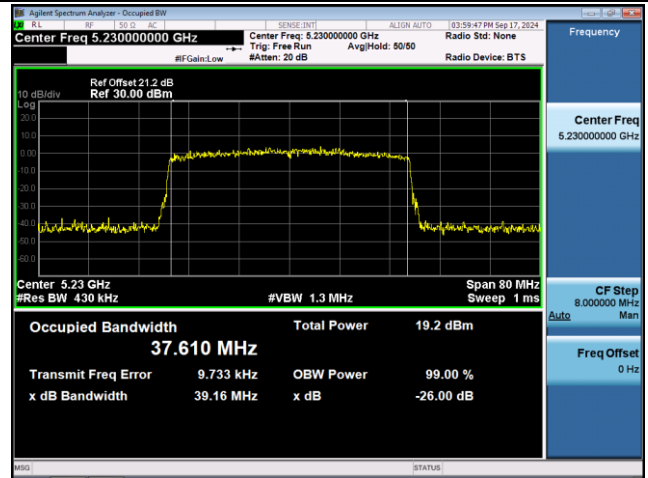

802.11ax-HE20 26dB Bandwidth & 99% Bandwidth

Channel 165 (5825MHz)

802.11ax-HE40 26dB Bandwidth & 99% Bandwidth

Channel 38 (5190MHz)

Channel 46 (5230MHz)

Channel 54 (5270MHz)

Channel 62 (5310MHz)

Channel 102 (5510MHz)