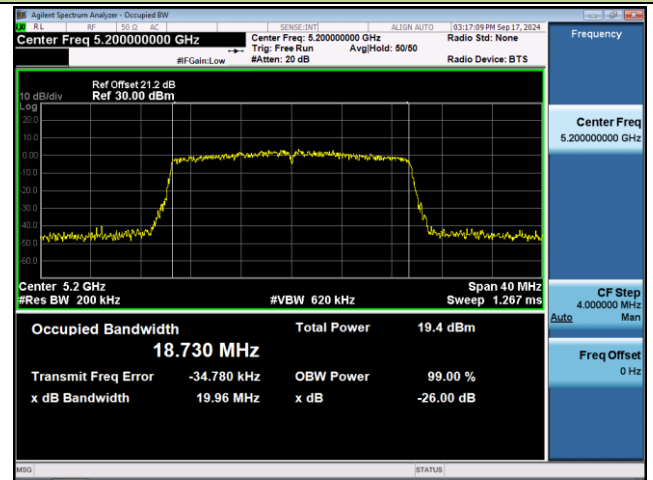

Channel 40 (5200MHz)