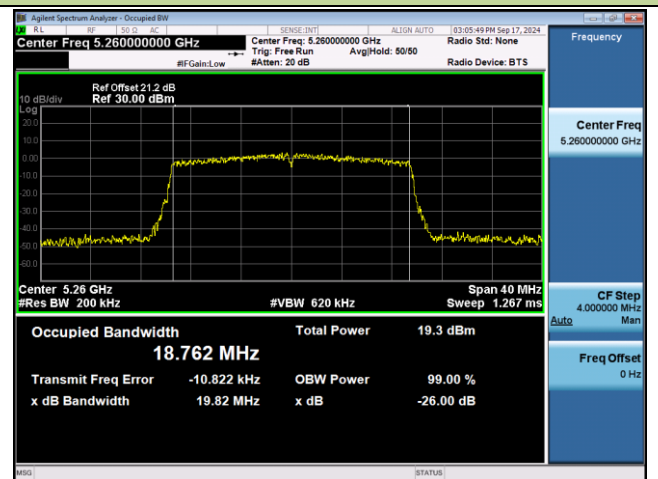

802.11ac-VHT80 26dB Bandwidth & 99% Bandwidth

Channel 42 (5210MHz)

Channel 58 (5290MHz)

Channel 106 (5530MHz)

Channel 122 (5610MHz)

Channel 138 (5690MHz)

Channel 155 (5775MHz)

802.11ac-VHT160 26dB Bandwidth & 99% Bandwidth

Channel 50 (5250MHz)

Channel 114 (5570MHz)

802.11ax-HE20 26dB Bandwidth & 99% Bandwidth

Channel 36 (5180MHz)

Channel 40 (5200MHz)

Channel 48 (5240MHz)

Channel 52 (5260MHz)

Channel 60 (5300MHz)