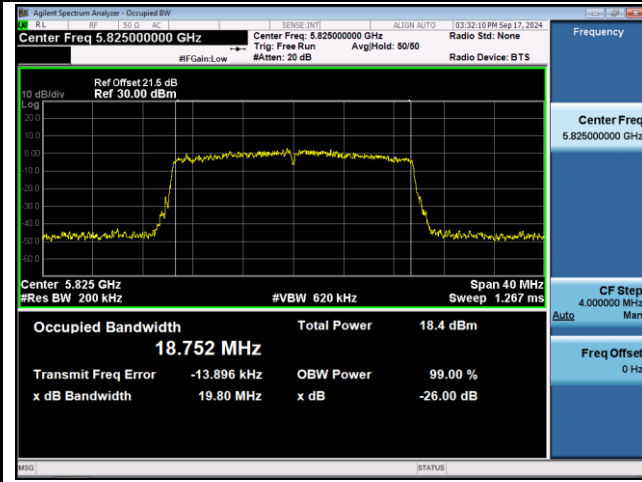

Channel 100 (5500MHz)

Channel 116 (5580MHz)

Channel 140 (5700MHz)

Channel 144 (5720MHz)

Channel 149 (5745MHz)

Channel 157 (5785MHz)

802.11be-EHT20 26dB Bandwidth & 99% Bandwidth

Channel 165 (5825MHz)