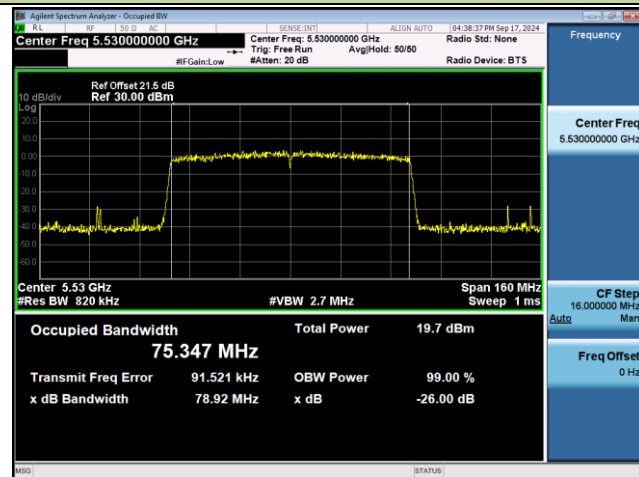

802.11ac-VHT80 26dB Bandwidth & 99% Bandwidth

Channel 42 (5210MHz)

Channel 58 (5290MHz)

Channel 106 (5530MHz)

Channel 122 (5610MHz)

Channel 138 (5690MHz)

Channel 155 (5775MHz)

802.11ac-VHT160 26dB Bandwidth & 99% Bandwidth

Channel 50 (5250MHz)

Channel 114 (5570MHz)

802.11ax-HE20 26dB Bandwidth & 99% Bandwidth

Channel 36 (5180MHz)

Channel 40 (5200MHz)

Channel 48 (5240MHz)

Channel 52 (5260MHz)

Channel 60 (5300MHz)