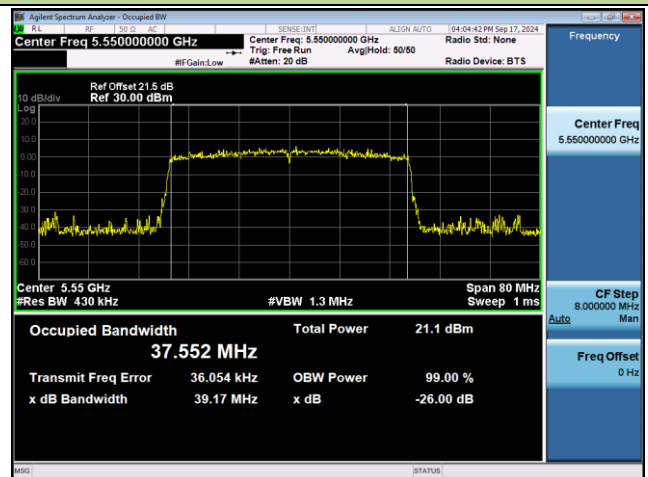

802.11ax-HE20 26dB Bandwidth & 99% Bandwidth

Channel 165 (5825MHz)

802.11ax-HE40 26dB Bandwidth & 99% Bandwidth

Channel 38 (5190MHz)

Channel 46 (5230MHz)

Channel 54 (5270MHz)

Channel 62 (5310MHz)

Channel 102 (5510MHz)

Channel 110 (5550MHz)

802.11ax-HE40 26dB Bandwidth & 99% Bandwidth

Channel 134 (5670MHz)

Channel 142 (5710MHz)

Channel 151 (5755MHz)

Channel 159 (5795MHz)

802.11ax-HE80 26dB Bandwidth & 99% Bandwidth

Channel 42 (5210MHz)