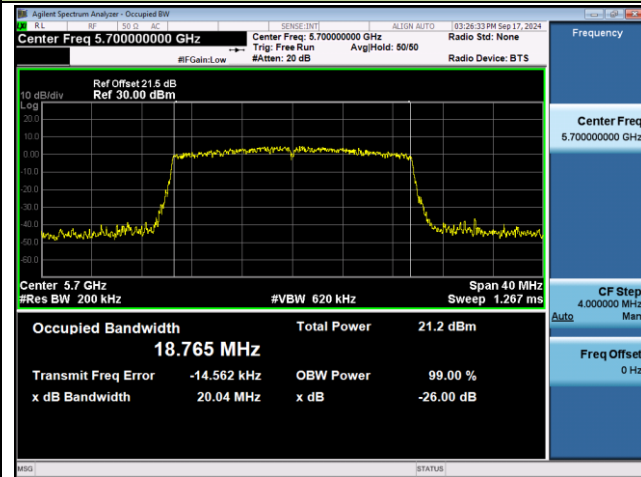

Channel 140 (5700MHz)