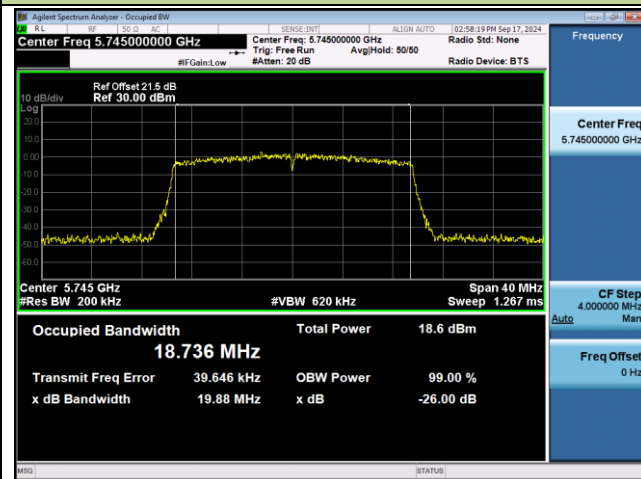

Channel 64 (5320MHz)

802.11ax-HE20 26dB Bandwidth & 99% Bandwidth

Channel 100 (5500MHz)

Channel 116 (5580MHz)

Channel 140 (5700MHz)

Channel 144 (5720MHz)

Channel 149 (5745MHz)

Channel 157 (5785MHz)

802.11ax-HE20 26dB Bandwidth & 99% Bandwidth

Channel 165 (5825MHz)

802.11ax-HE40 26dB Bandwidth & 99% Bandwidth

Channel 38 (5190MHz)

Channel 46 (5230MHz)

Channel 54 (5270MHz)

Channel 62 (5310MHz)

Channel 102 (5510MHz)