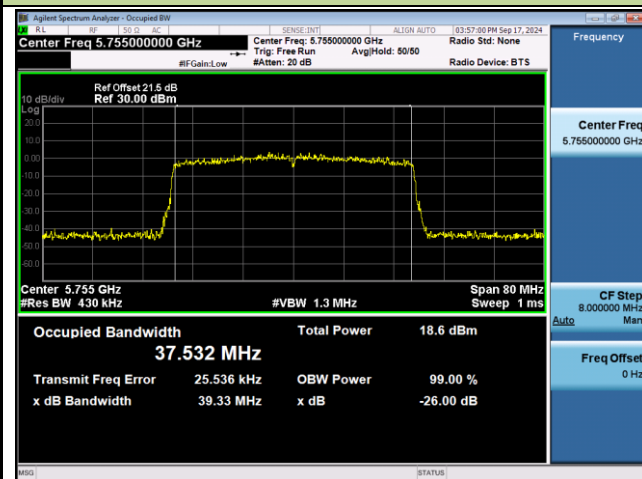

Channel 110 (5550MHz)

802.11ax-HE40 26dB Bandwidth & 99% Bandwidth

Channel 134 (5670MHz)

Channel 142 (5710MHz)

Channel 151 (5755MHz)

Channel 159 (5795MHz)

802.11ax-HE80 26dB Bandwidth & 99% Bandwidth

Channel 42 (5210MHz)

Channel 58 (5290MHz)

Channel 106 (5530MHz)

Channel 122 (5610MHz)

Channel 138 (5690MHz)

Channel 155 (5775MHz)

802.11ax-HE160 26dB Bandwidth & 99% Bandwidth

Channel 50 (5250MHz)

Channel 114 (5570MHz)