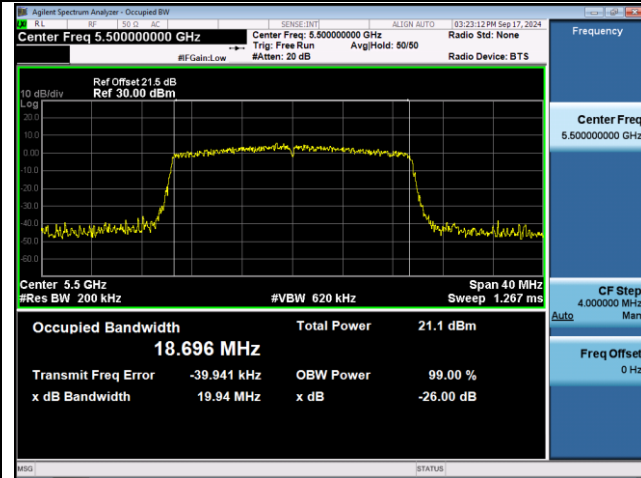

802.11be-EHT20 26dB Bandwidth & 99% Bandwidth

Channel 100 (5500MHz)