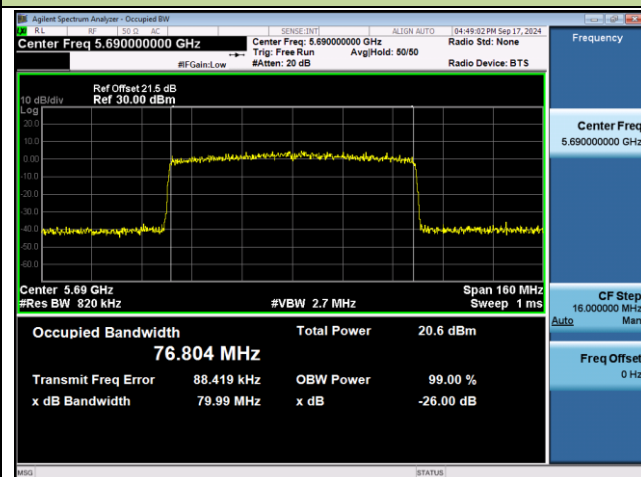

Channel 58 (5290MHz)

Channel 106 (5530MHz)

Channel 122 (5610MHz)

Channel 138 (5690MHz)

Channel 155 (5775MHz)

802.11ax-HE160 26dB Bandwidth & 99% Bandwidth

Channel 50 (5250MHz)

Channel 114 (5570MHz)