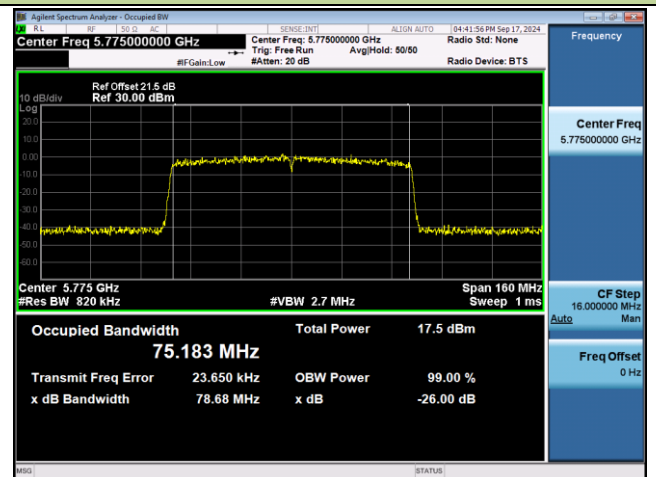

802.11ac-VHT80 26dB Bandwidth & 99% Bandwidth

Channel 42 (5210MHz)

Channel 58 (5290MHz)

Channel 106 (5530MHz)

Channel 122 (5610MHz)

Channel 138 (5690MHz)

Channel 155 (5775MHz)

802.11ac-VHT160 26dB Bandwidth & 99% Bandwidth