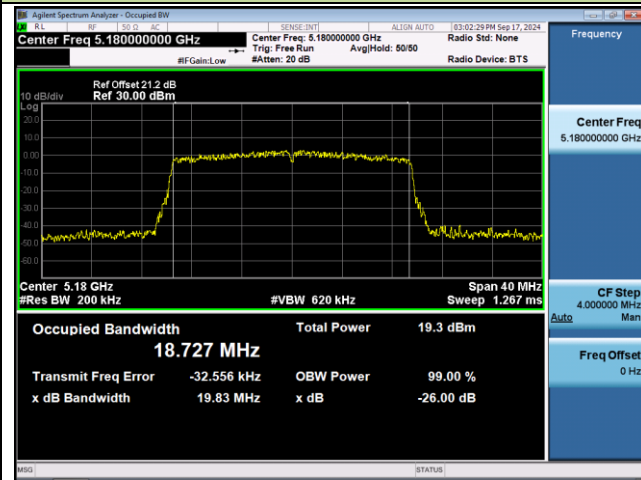

802.11ac-VHT80 26dB Bandwidth & 99% Bandwidth

Channel 42 (5210MHz)

Channel 58 (5290MHz)

Channel 106 (5530MHz)

Channel 122 (5610MHz)

Channel 138 (5690MHz)

Channel 155 (5775MHz)

802.11ac-VHT160 26dB Bandwidth & 99% Bandwidth

Channel 50 (5250MHz)

Channel 114 (5570MHz)

802.11ax-HE20 26dB Bandwidth & 99% Bandwidth

Channel 36 (5180MHz)

Channel 40 (5200MHz)

Channel 48 (5240MHz)

Channel 52 (5260MHz)

Channel 60 (5300MHz)

Channel 64 (5320MHz)

802.11ax-HE20 26dB Bandwidth & 99% Bandwidth

Channel 100 (5500MHz)

Channel 116 (5580MHz)

Channel 140 (5700MHz)

Channel 144 (5720MHz)

Channel 149 (5745MHz)

Channel 157 (5785MHz)