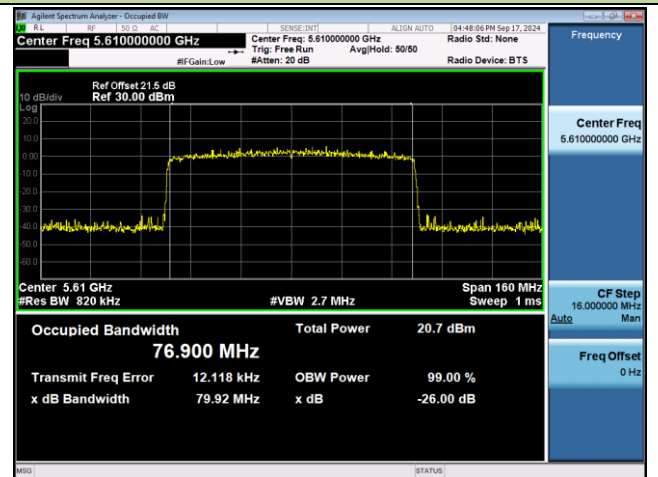

Channel 110 (5550MHz)

802.11ax-HE40 26dB Bandwidth & 99% Bandwidth

Channel 134 (5670MHz)

Channel 142 (5710MHz)

Channel 151 (5755MHz)

Channel 159 (5795MHz)

802.11ax-HE80 26dB Bandwidth & 99% Bandwidth

Channel 42 (5210MHz)

Channel 58 (5290MHz)

Channel 106 (5530MHz)

Channel 122 (5610MHz)

Channel 138 (5690MHz)

Channel 155 (5775MHz)

802.11ax-HE160 26dB Bandwidth & 99% Bandwidth

Channel 50 (5250MHz)

Channel 114 (5570MHz)