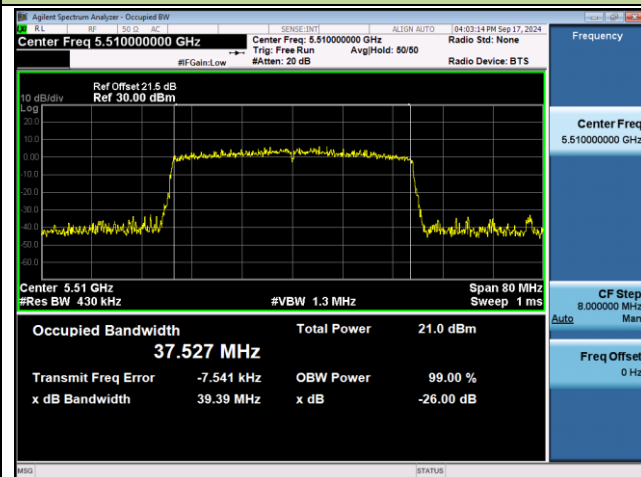

802.11ax-HE20 26dB Bandwidth & 99% Bandwidth

Channel 165 (5825MHz)

802.11ax-HE40 26dB Bandwidth & 99% Bandwidth

Channel 38 (5190MHz)

Channel 46 (5230MHz)

Channel 54 (5270MHz)

Channel 62 (5310MHz)

Channel 102 (5510MHz)

Channel 110 (5550MHz)

802.11ax-HE40 26dB Bandwidth & 99% Bandwidth

Channel 134 (5670MHz)

Channel 142 (5710MHz)

Channel 151 (5755MHz)

Channel 159 (5795MHz)

802.11ax-HE80 26dB Bandwidth & 99% Bandwidth

Channel 42 (5210MHz)