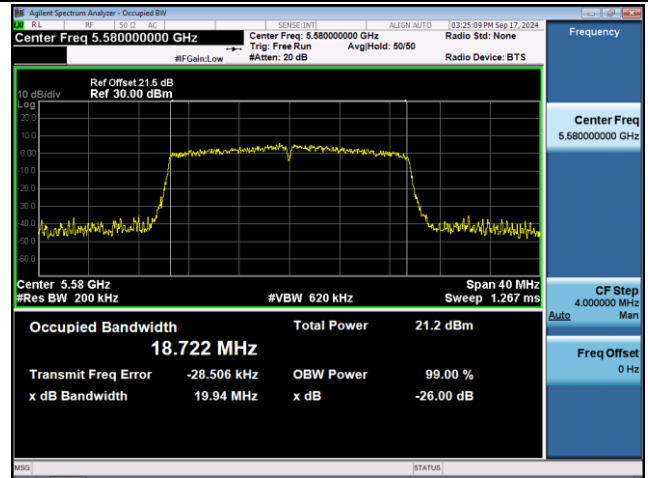

Channel 116 (5580MHz)