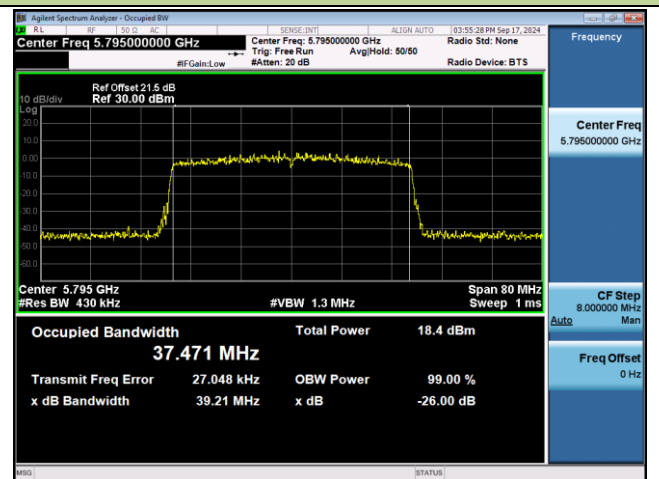

Channel 110 (5550MHz)

802.11ax-HE40 26dB Bandwidth & 99% Bandwidth

Channel 134 (5670MHz)

Channel 142 (5710MHz)

Channel 151 (5755MHz)

Channel 159 (5795MHz)

802.11ax-HE80 26dB Bandwidth & 99% Bandwidth

Channel 42 (5210MHz)