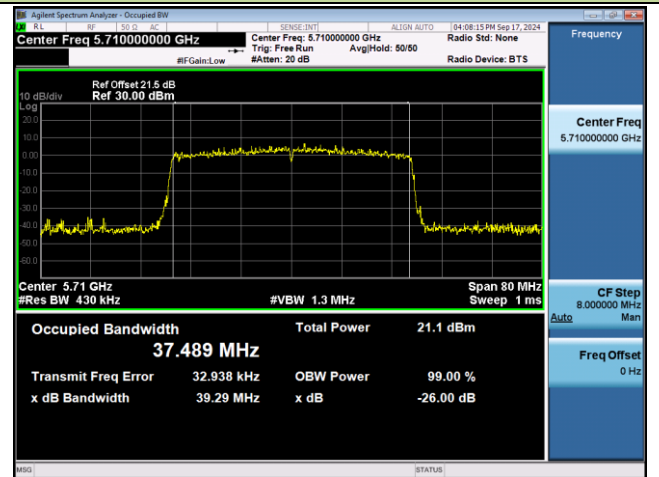

Channel 110 (5550MHz)

802.11ax-HE40 26dB Bandwidth & 99% Bandwidth

Channel 134 (5670MHz)

Channel 142 (5710MHz)

Channel 151 (5755MHz)

Channel 159 (5795MHz)

802.11ax-HE80 26dB Bandwidth & 99% Bandwidth

Channel 42 (5210MHz)

Channel 58 (5290MHz)

Channel 106 (5530MHz)

Channel 122 (5610MHz)

Channel 138 (5690MHz)

Channel 155 (5775MHz)

802.11ax-HE160 26dB Bandwidth & 99% Bandwidth

Channel 50 (5250MHz)

Channel 114 (5570MHz)