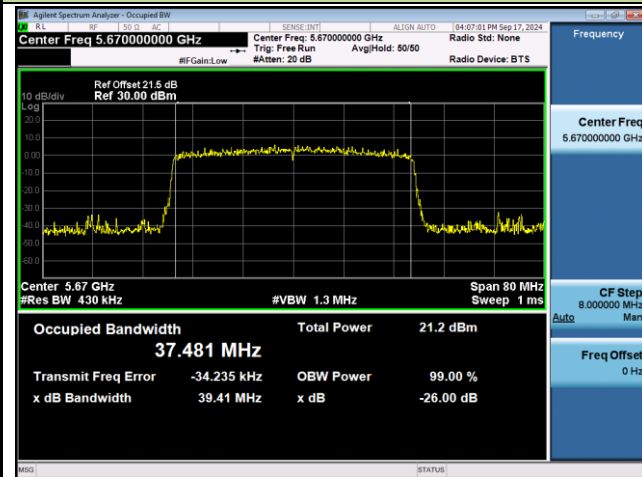

802.11ax-HE20 26dB Bandwidth & 99% Bandwidth

Channel 165 (5825MHz)

802.11ax-HE40 26dB Bandwidth & 99% Bandwidth

Channel 38 (5190MHz)

Channel 46 (5230MHz)

Channel 54 (5270MHz)

Channel 62 (5310MHz)

Channel 102 (5510MHz)

Channel 110 (5550MHz)

802.11ax-HE40 26dB Bandwidth & 99% Bandwidth

Channel 134 (5670MHz)

Channel 142 (5710MHz)

Channel 151 (5755MHz)

Channel 159 (5795MHz)

802.11ax-HE80 26dB Bandwidth & 99% Bandwidth

Channel 42 (5210MHz)