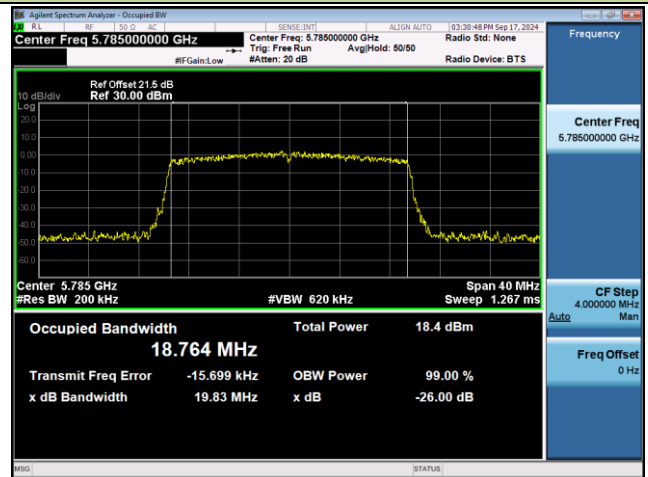

Channel 100 (5500MHz)

Channel 116 (5580MHz)

Channel 140 (5700MHz)

Channel 144 (5720MHz)

Channel 149 (5745MHz)

Channel 157 (5785MHz)

802.11be-EHT20 26dB Bandwidth & 99% Bandwidth

Channel 165 (5825MHz)