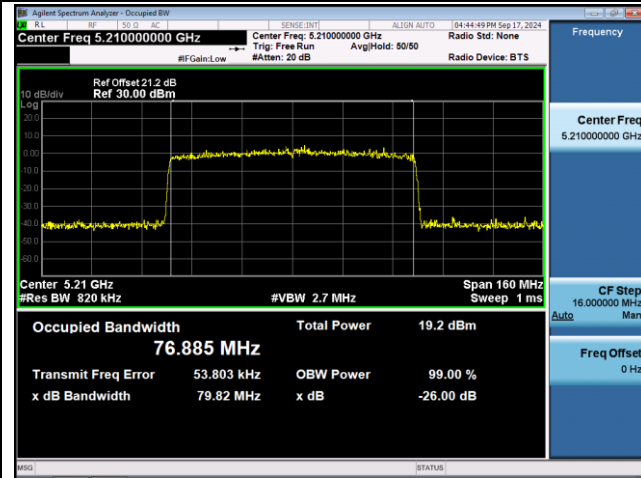

Channel 110 (5550MHz)

802.11ax-HE40 26dB Bandwidth & 99% Bandwidth

Channel 134 (5670MHz)

Channel 142 (5710MHz)

Channel 151 (5755MHz)

Channel 159 (5795MHz)

802.11ax-HE80 26dB Bandwidth & 99% Bandwidth

Channel 42 (5210MHz)