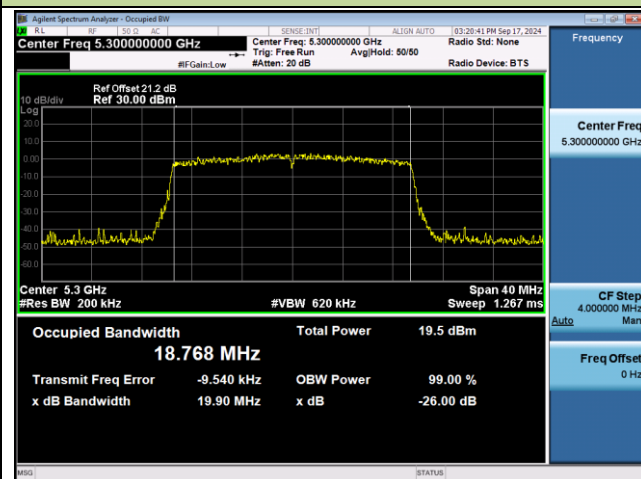

802.11be-EHT20 26dB Bandwidth & 99% Bandwidth

Channel 36 (5180MHz)

Channel 40 (5200MHz)

Channel 48 (5240MHz)

Channel 52 (5260MHz)

Channel 60 (5300MHz)

Channel 64 (5320MHz)

802.11be-EHT20 26dB Bandwidth & 99% Bandwidth