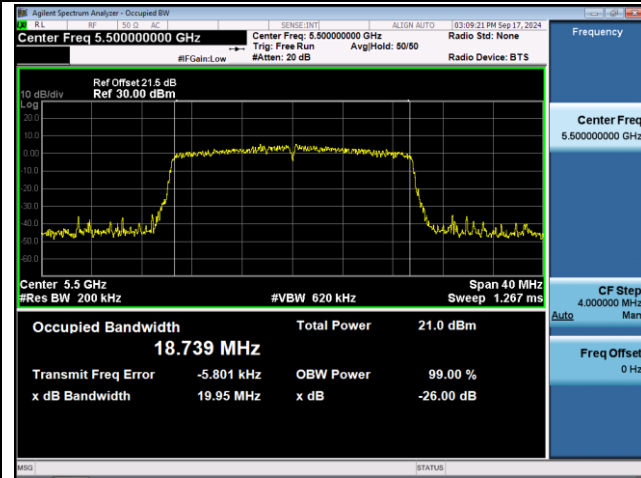

802.11ac-VHT80 26dB Bandwidth & 99% Bandwidth

Channel 42 (5210MHz)

Channel 58 (5290MHz)

Channel 106 (5530MHz)

Channel 122 (5610MHz)

Channel 138 (5690MHz)

Channel 155 (5775MHz)

802.11ac-VHT160 26dB Bandwidth & 99% Bandwidth

Channel 50 (5250MHz)

Channel 114 (5570MHz)

802.11ax-HE20 26dB Bandwidth & 99% Bandwidth

Channel 36 (5180MHz)

Channel 40 (5200MHz)

Channel 48 (5240MHz)

Channel 52 (5260MHz)

Channel 60 (5300MHz)

Channel 64 (5320MHz)

802.11ax-HE20 26dB Bandwidth & 99% Bandwidth

Channel 100 (5500MHz)

Channel 116 (5580MHz)

Channel 140 (5700MHz)

Channel 144 (5720MHz)

Channel 149 (5745MHz)

Channel 157 (5785MHz)