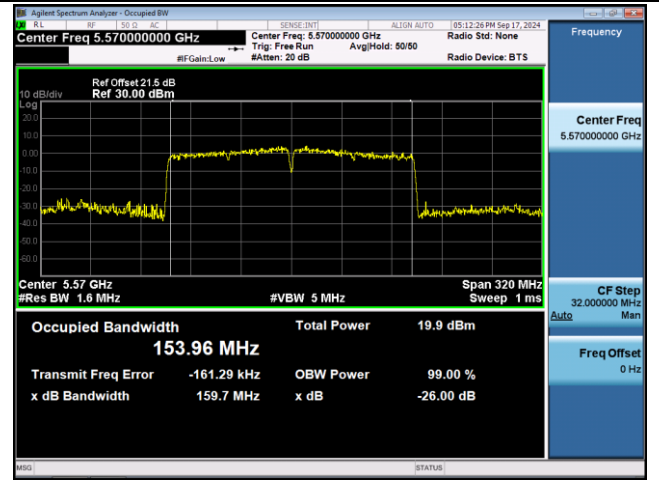

Channel 114 (5570MHz)