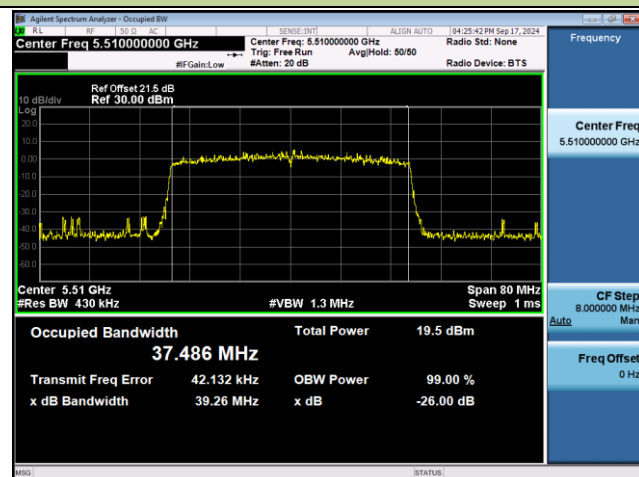

802.11be-EHT40 26dB Bandwidth & 99% Bandwidth

Channel 38 (5190MHz)

Channel 46 (5230MHz)

Channel 54 (5270MHz)

Channel 62 (5310MHz)

Channel 102 (5510MHz)

Channel 110 (5550MHz)