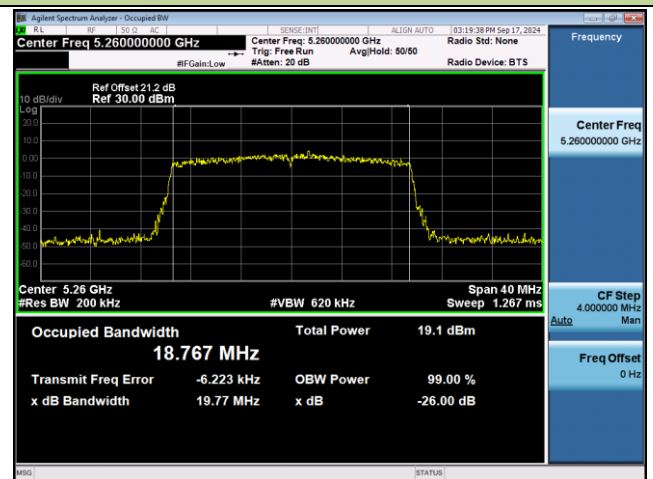

802.11be-EHT20 26dB Bandwidth & 99% Bandwidth

Channel 36 (5180MHz)

Channel 40 (5200MHz)

Channel 48 (5240MHz)

Channel 52 (5260MHz)

Channel 60 (5300MHz)

Channel 64 (5320MHz)

802.11be-EHT20 26dB Bandwidth & 99% Bandwidth