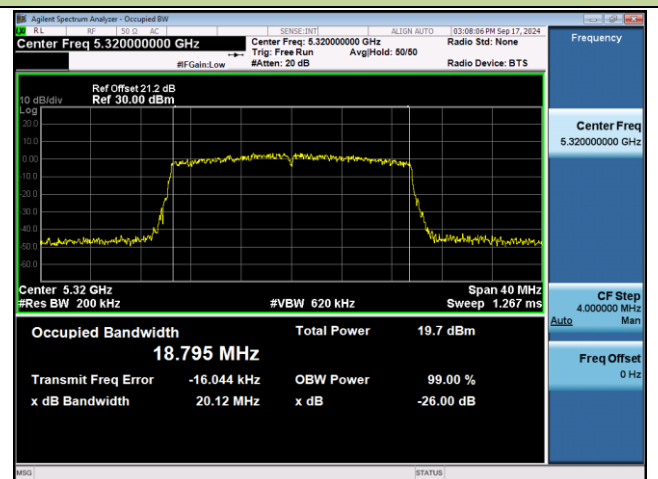

Channel 64 (5320MHz)