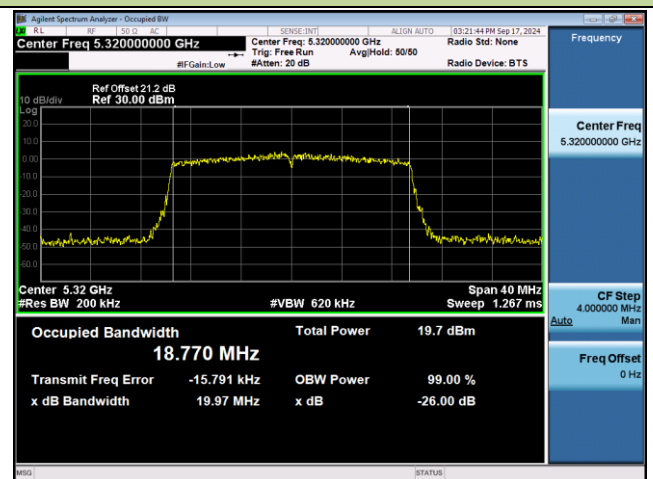

802.11be-EHT20 26dB Bandwidth & 99% Bandwidth

Channel 36 (5180MHz)

Channel 40 (5200MHz)

Channel 48 (5240MHz)

Channel 52 (5260MHz)

Channel 60 (5300MHz)

Channel 64 (5320MHz)

802.11be-EHT20 26dB Bandwidth & 99% Bandwidth