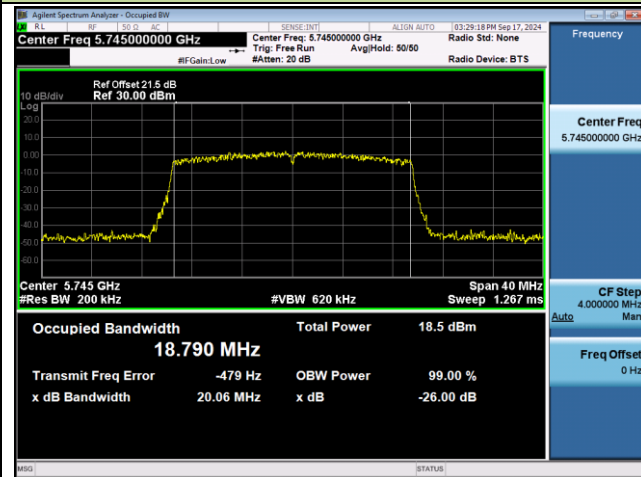

Channel 100 (5500MHz)

Channel 116 (5580MHz)

Channel 140 (5700MHz)

Channel 144 (5720MHz)

Channel 149 (5745MHz)

Channel 157 (5785MHz)

802.11be-EHT20 26dB Bandwidth & 99% Bandwidth

Channel 165 (5825MHz)