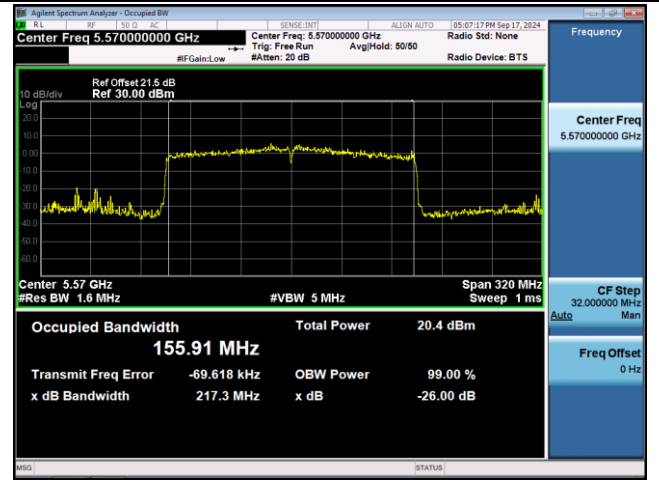

Channel 58 (5290MHz)

Channel 106 (5530MHz)

Channel 122 (5610MHz)

Channel 138 (5690MHz)

Channel 155 (5775MHz)

802.11ax-HE160 26dB Bandwidth & 99% Bandwidth

Channel 50 (5250MHz)

Channel 114 (5570MHz)