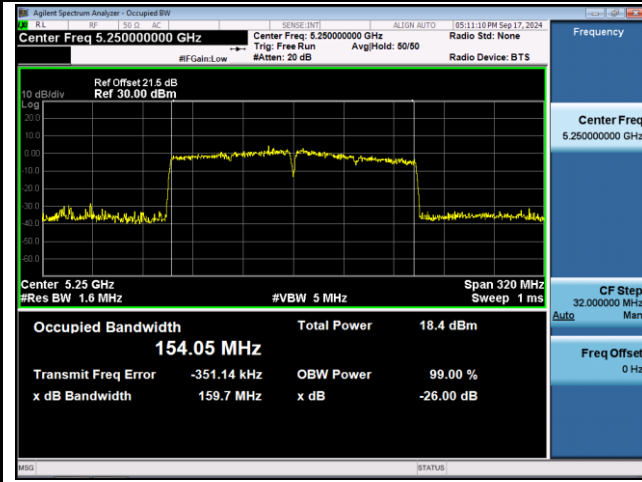

802.11ac-VHT80 26dB Bandwidth & 99% Bandwidth

Channel 42 (5210MHz)

Channel 58 (5290MHz)

Channel 106 (5530MHz)

Channel 122 (5610MHz)

Channel 138 (5690MHz)

Channel 155 (5775MHz)

802.11ac-VHT160 26dB Bandwidth & 99% Bandwidth

Channel 50 (5250MHz)

Channel 114 (5570MHz)

802.11ax-HE20 26dB Bandwidth & 99% Bandwidth

Channel 36 (5180MHz)

Channel 40 (5200MHz)

Channel 48 (5240MHz)

Channel 52 (5260MHz)

Channel 60 (5300MHz)