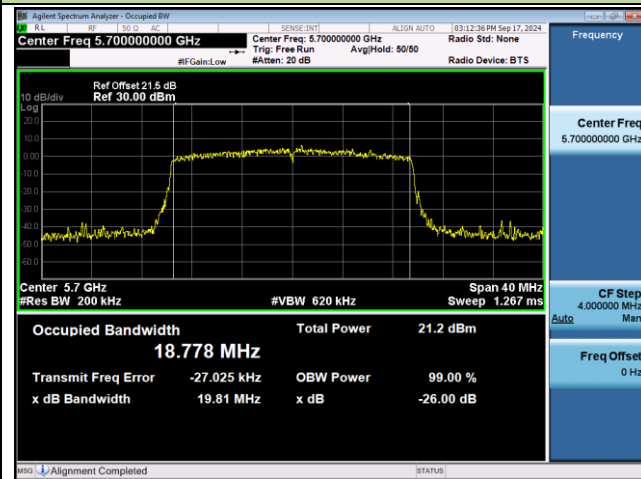

Channel 64 (5320MHz)

802.11ax-HE20 26dB Bandwidth & 99% Bandwidth

Channel 100 (5500MHz)

Channel 116 (5580MHz)

Channel 140 (5700MHz)

Channel 144 (5720MHz)

Channel 149 (5745MHz)

Channel 157 (5785MHz)

802.11ax-HE20 26dB Bandwidth & 99% Bandwidth

Channel 165 (5825MHz)

802.11ax-HE40 26dB Bandwidth & 99% Bandwidth

Channel 38 (5190MHz)

Channel 46 (5230MHz)

Channel 54 (5270MHz)

Channel 62 (5310MHz)

Channel 102 (5510MHz)