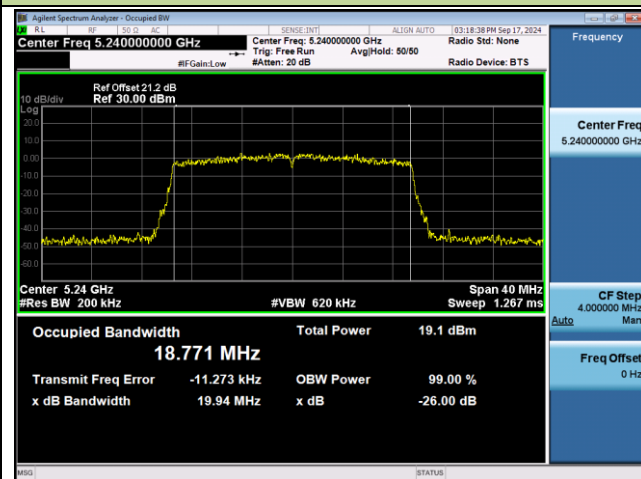

802.11be-EHT20 26dB Bandwidth & 99% Bandwidth

Channel 36 (5180MHz)

Channel 40 (5200MHz)

Channel 48 (5240MHz)

Channel 52 (5260MHz)

Channel 60 (5300MHz)

Channel 64 (5320MHz)

802.11be-EHT20 26dB Bandwidth & 99% Bandwidth