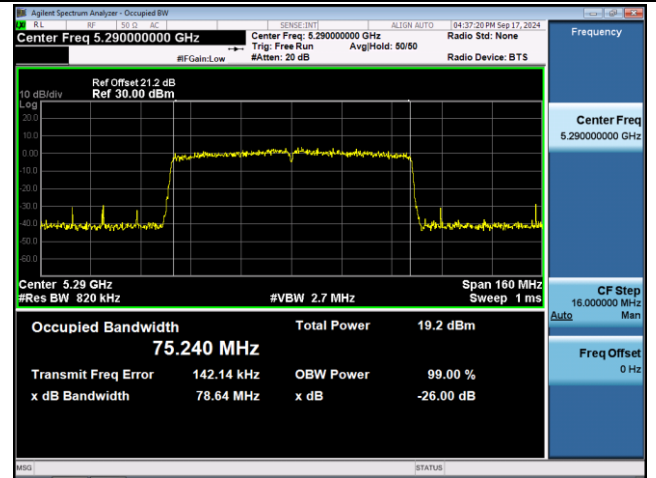

802.11ac-VHT80 26dB Bandwidth & 99% Bandwidth

Channel 42 (5210MHz)

Channel 58 (5290MHz)

Channel 106 (5530MHz)

Channel 122 (5610MHz)

Channel 138 (5690MHz)

Channel 155 (5775MHz)

802.11ac-VHT160 26dB Bandwidth & 99% Bandwidth