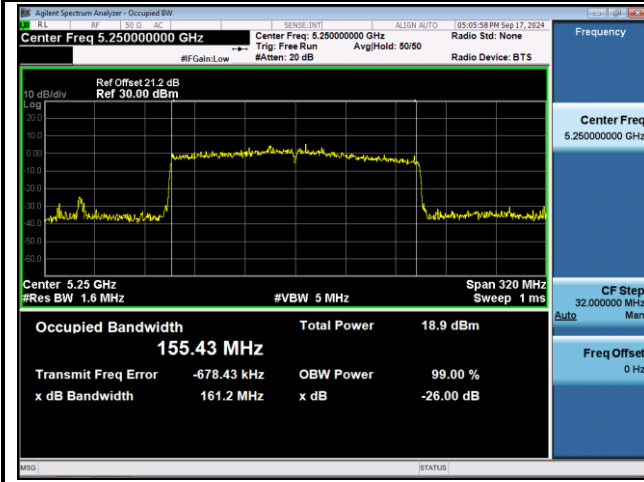

Channel 58 (5290MHz)

Channel 106 (5530MHz)

Channel 122 (5610MHz)

Channel 138 (5690MHz)

Channel 155 (5775MHz)

802.11ax-HE160 26dB Bandwidth & 99% Bandwidth

Channel 50 (5250MHz)

Channel 114 (5570MHz)