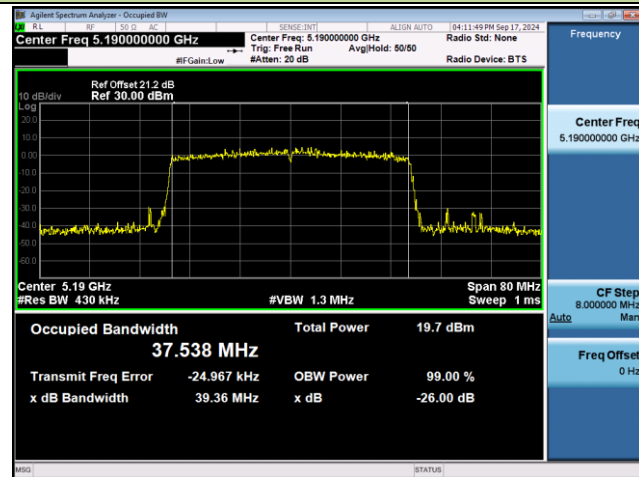

802.11be-EHT40 26dB Bandwidth & 99% Bandwidth

Channel 38 (5190MHz)