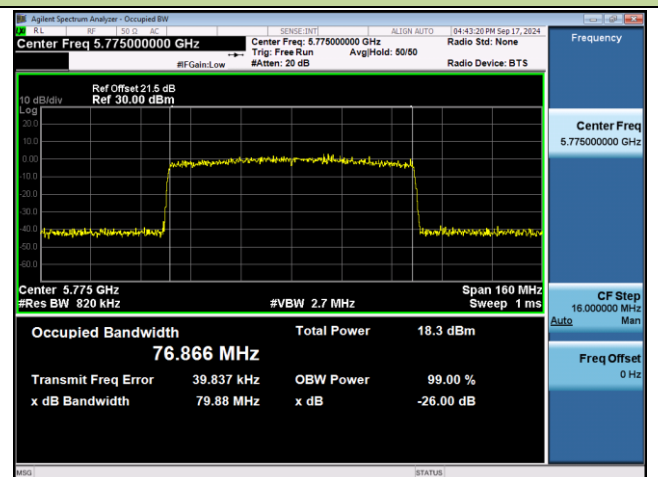

Channel 58 (5290MHz)

Channel 106 (5530MHz)

Channel 122 (5610MHz)

Channel 138 (5690MHz)

Channel 155 (5775MHz)

802.11ax-HE160 26dB Bandwidth & 99% Bandwidth

Channel 50 (5250MHz)

Channel 114 (5570MHz)