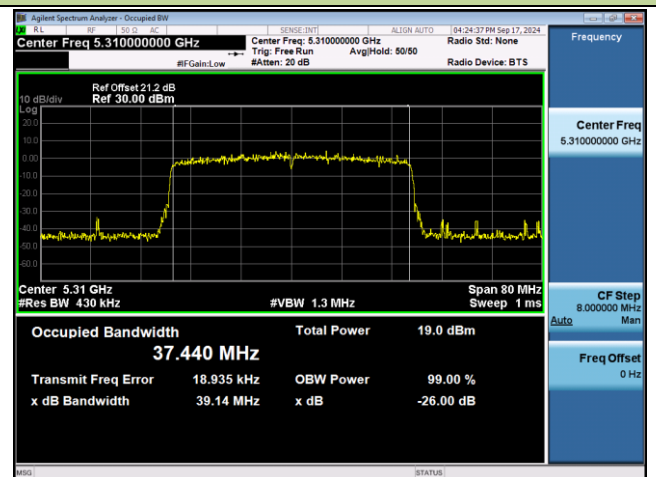

802.11be-EHT40 26dB Bandwidth & 99% Bandwidth

Channel 38 (5190MHz)

Channel 46 (5230MHz)

Channel 54 (5270MHz)

Channel 62 (5310MHz)

Channel 102 (5510MHz)

Channel 110 (5550MHz)