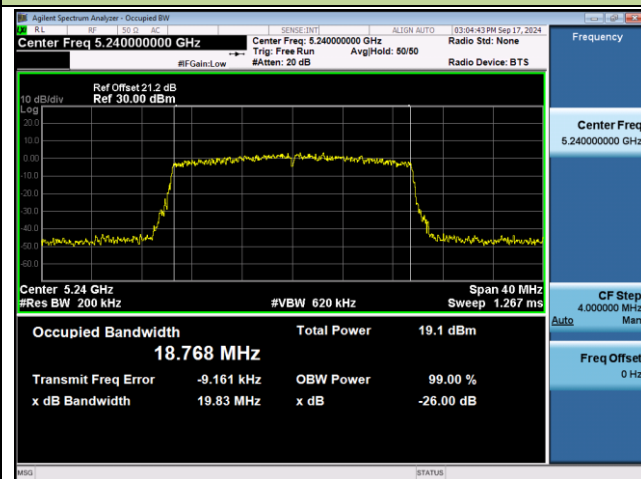

802.11ac-VHT80 26dB Bandwidth & 99% Bandwidth

Channel 42 (5210MHz)

Channel 58 (5290MHz)

Channel 106 (5530MHz)

Channel 122 (5610MHz)

Channel 138 (5690MHz)

Channel 155 (5775MHz)

802.11ac-VHT160 26dB Bandwidth & 99% Bandwidth

Channel 50 (5250MHz)

Channel 114 (5570MHz)

802.11ax-HE20 26dB Bandwidth & 99% Bandwidth

Channel 36 (5180MHz)

Channel 40 (5200MHz)

Channel 48 (5240MHz)

Channel 52 (5260MHz)

Channel 60 (5300MHz)

Channel 64 (5320MHz)

802.11ax-HE20 26dB Bandwidth & 99% Bandwidth

Channel 100 (5500MHz)

Channel 116 (5580MHz)

Channel 140 (5700MHz)

Channel 144 (5720MHz)

Channel 149 (5745MHz)

Channel 157 (5785MHz)