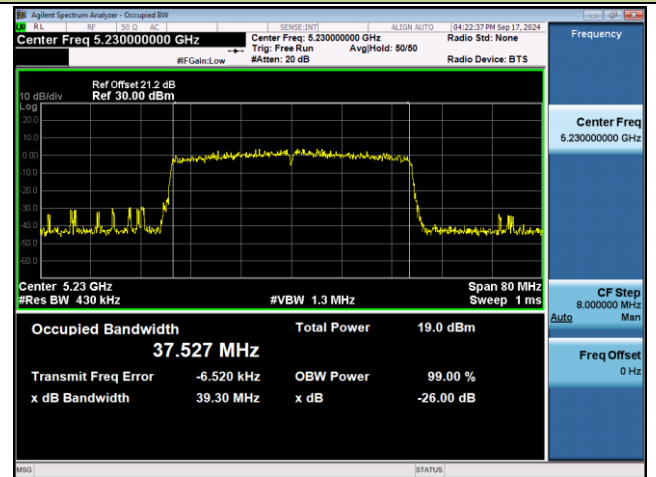

Channel 46 (5230MHz)