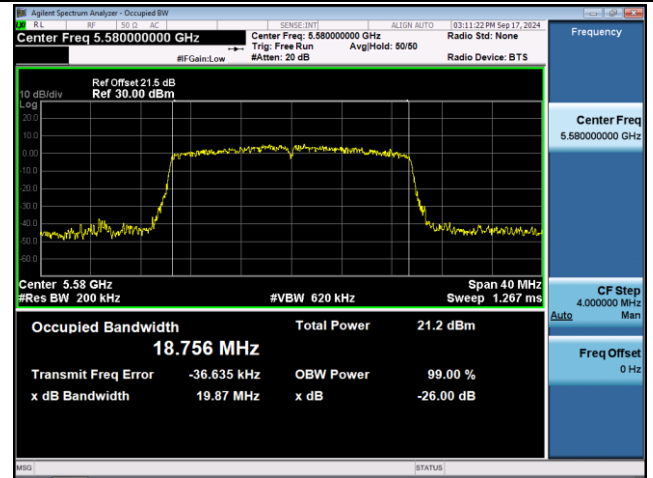

Channel 64 (5320MHz)

802.11ax-HE20 26dB Bandwidth & 99% Bandwidth

Channel 100 (5500MHz)

Channel 116 (5580MHz)

Channel 140 (5700MHz)

Channel 144 (5720MHz)

Channel 149 (5745MHz)

Channel 157 (5785MHz)

802.11ax-HE20 26dB Bandwidth & 99% Bandwidth

Channel 165 (5825MHz)

802.11ax-HE40 26dB Bandwidth & 99% Bandwidth

Channel 38 (5190MHz)

Channel 46 (5230MHz)

Channel 54 (5270MHz)

Channel 62 (5310MHz)

Channel 102 (5510MHz)