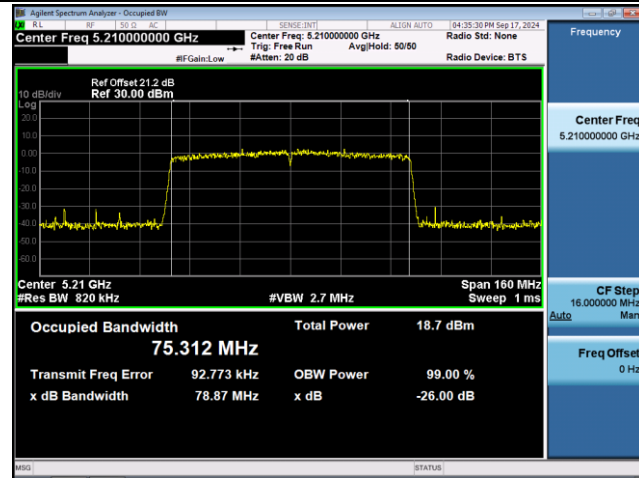

802.11ac-VHT80 26dB Bandwidth & 99% Bandwidth

Channel 42 (5210MHz)

Channel 58 (5290MHz)

Channel 106 (5530MHz)

Channel 122 (5610MHz)

Channel 138 (5690MHz)

Channel 155 (5775MHz)

802.11ac-VHT160 26dB Bandwidth & 99% Bandwidth