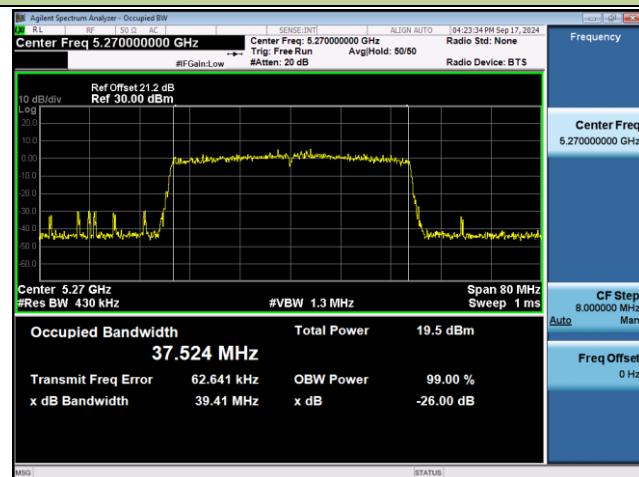

802.11be-EHT40 26dB Bandwidth & 99% Bandwidth

Channel 38 (5190MHz)

Channel 46 (5230MHz)

Channel 54 (5270MHz)

Channel 62 (5310MHz)

Channel 102 (5510MHz)

Channel 110 (5550MHz)