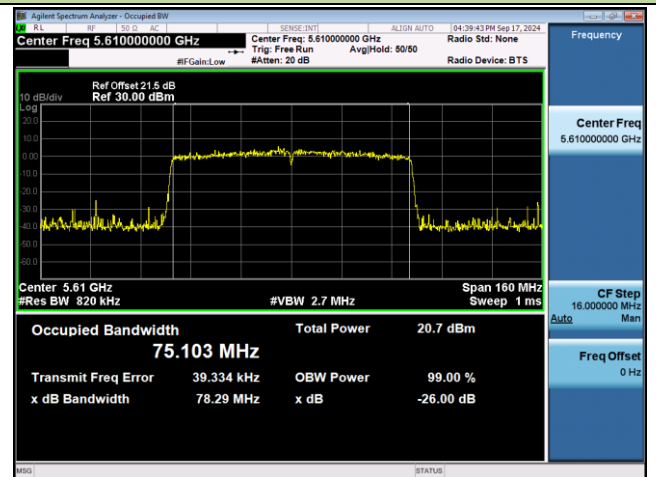

802.11ac-VHT80 26dB Bandwidth & 99% Bandwidth

Channel 42 (5210MHz)

Channel 58 (5290MHz)

Channel 106 (5530MHz)

Channel 122 (5610MHz)

Channel 138 (5690MHz)

Channel 155 (5775MHz)

802.11ac-VHT160 26dB Bandwidth & 99% Bandwidth