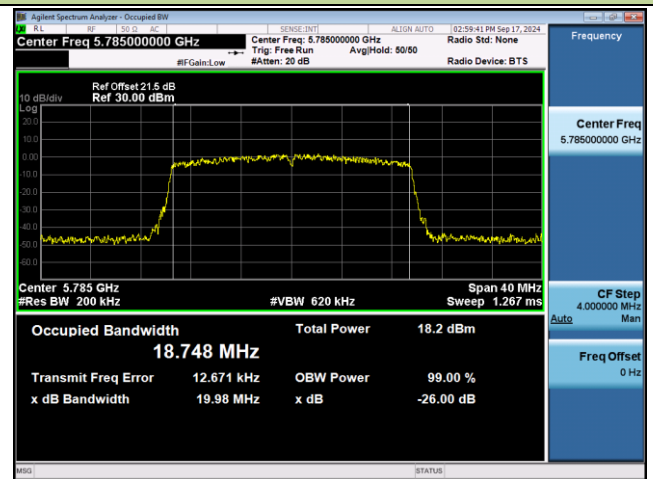

Channel 64 (5320MHz)

802.11ax-HE20 26dB Bandwidth & 99% Bandwidth

Channel 100 (5500MHz)

Channel 116 (5580MHz)

Channel 140 (5700MHz)

Channel 144 (5720MHz)

Channel 149 (5745MHz)

Channel 157 (5785MHz)

802.11ax-HE20 26dB Bandwidth & 99% Bandwidth

Channel 165 (5825MHz)

802.11ax-HE40 26dB Bandwidth & 99% Bandwidth

Channel 38 (5190MHz)

Channel 46 (5230MHz)

Channel 54 (5270MHz)

Channel 62 (5310MHz)

Channel 102 (5510MHz)