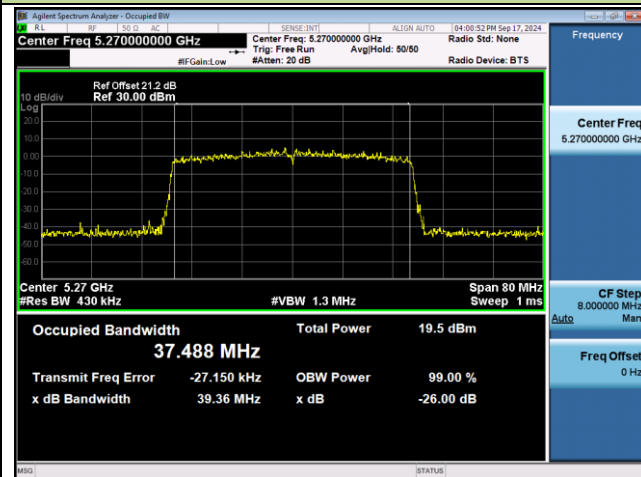

802.11ax-HE20 26dB Bandwidth & 99% Bandwidth

Channel 165 (5825MHz)

802.11ax-HE40 26dB Bandwidth & 99% Bandwidth

Channel 38 (5190MHz)

Channel 46 (5230MHz)

Channel 54 (5270MHz)

Channel 62 (5310MHz)

Channel 102 (5510MHz)

Channel 110 (5550MHz)

802.11ax-HE40 26dB Bandwidth & 99% Bandwidth

Channel 134 (5670MHz)

Channel 142 (5710MHz)

Channel 151 (5755MHz)

Channel 159 (5795MHz)

802.11ax-HE80 26dB Bandwidth & 99% Bandwidth

Channel 42 (5210MHz)