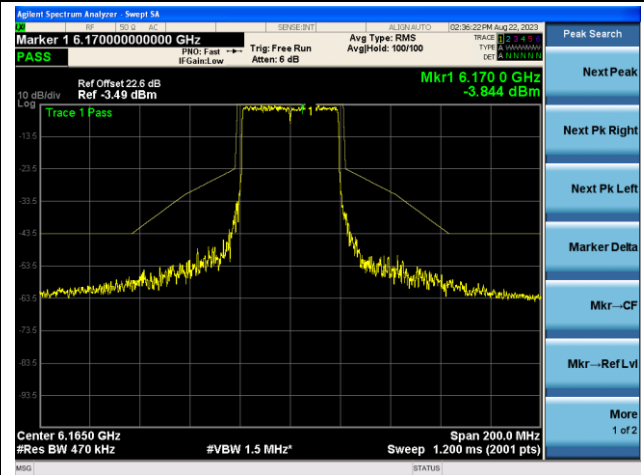

The Mask Data

Channel 189 (6895MHz)

The Reference Level

The Mask Data

Channel 213 (7015MHz)

The Reference Level

The Mask Data

802.11ax-HE20 - Ant 2 (Nss = 2)

Channel 229 (7095MHz)

The Reference Level

The Mask Data

802.11ax-HE40 - Ant 2 (Nss = 2)

Channel 3 (5965MHz)

The Reference Level

The Mask Data

Channel 43 (6165MHz)

The Reference Level

The Mask Data

Channel 91 (6405MHz)

The Reference Level

The Mask Data

802.11ax-HE40 - Ant 2 (Nss = 2)

Channel 99 (6445MHz)

The Reference Level