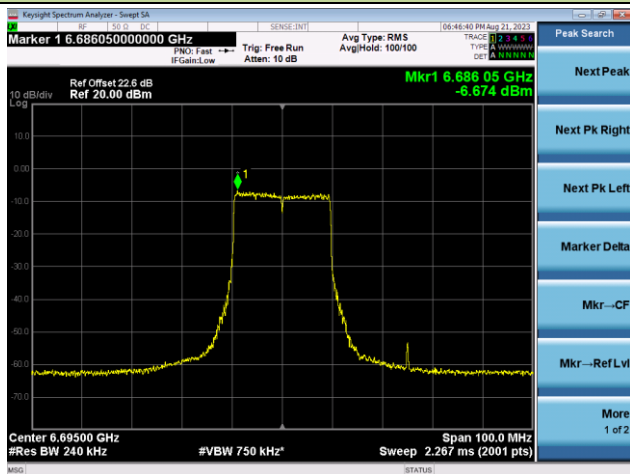

Channel 113 (6515MHz)

The Reference Level

The Mask Data

802.11ax-HE20 - Ant 2 (Nss = 2)

Channel 117 (6535MHz)

The Reference Level

The Mask Data

Channel 149 (6695MHz)

The Reference Level

The Mask Data

Channel 181 (6855MHz)

The Reference Level

The Mask Data

802.11ax-HE20 - Ant 2 (Nss = 2)

Channel 185 (6875MHz)

The Reference Level