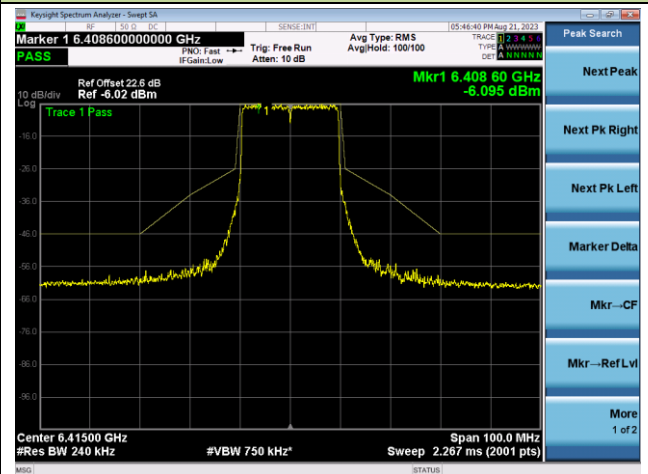

Channel 175 (6825MHz)

The Reference Level

The Mask Data

802.11ax-HE160 - Ant 1 (N_{ss} = 2)

Channel 207 (6985MHz)

The Reference Level

The Mask Data

802.11ax-HE20 - Ant 2 (Nss = 2)

Channel 1 (5955MHz)

The Reference Level

The Mask Data

Channel 4 (6175MHz)

The Reference Level

The Mask Data

Channel 93 (6415MHz)

The Reference Level

The Mask Data

802.11ax-HE20 - Ant 2 (Nss = 2)

Channel 97 (6435MHz)

The Reference Level

The Mask Data

Channel 105 (6475MHz)

The Reference Level

The Mask Data