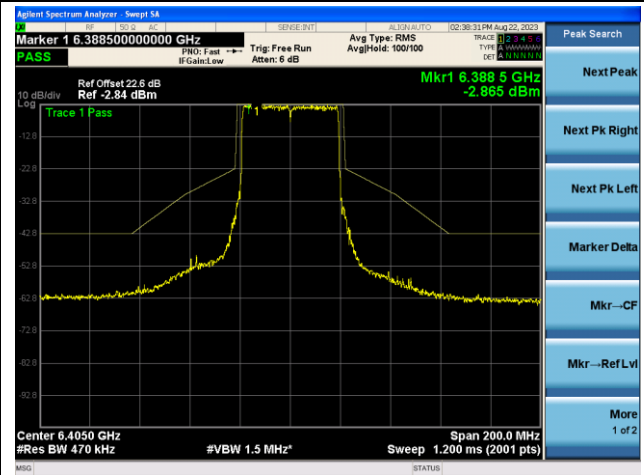

The Reference Level

The Mask Data

Channel 91 (6405MHz)

The Reference Level

The Mask Data

802.11ax-HE40 - Ant 2 (Nss = 2)

Channel 99 (6445MHz)

The Reference Level

The Mask Data

Channel 107 (6485MHz)

The Reference Level

The Mask Data

Channel 115 (6525MHz)

The Reference Level

The Mask Data

802.11ax-HE40 - Ant 2 (Nss = 2)

Channel 123 (6565MHz)

The Reference Level

The Mask Data

Channel 147 (6685MHz)

The Reference Level

The Mask Data

Channel 179 (6845MHz)

The Reference Level