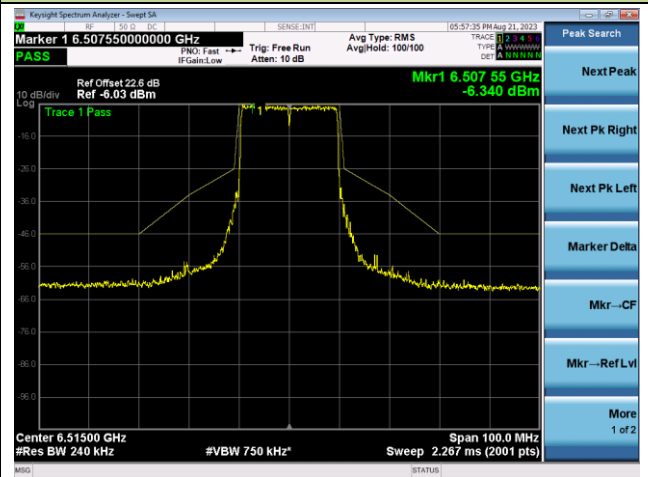

The Mask Data