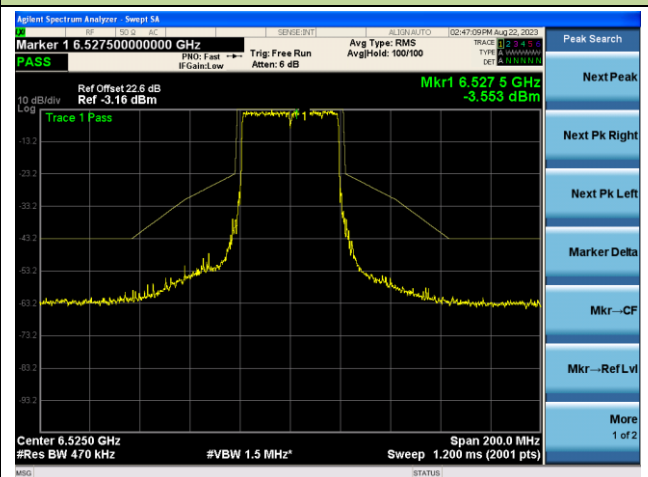

The Mask Data

Channel 107 (6485MHz)

The Reference Level

The Mask Data

Channel 115 (6525MHz)

The Reference Level

The Mask Data

802.11ax-HE40 - Ant 2 (Nss = 2)

Channel 123 (6565MHz)

The Reference Level

The Mask Data

Channel 147 (6685MHz)

The Reference Level

The Mask Data

Channel 179 (6845MHz)

The Reference Level