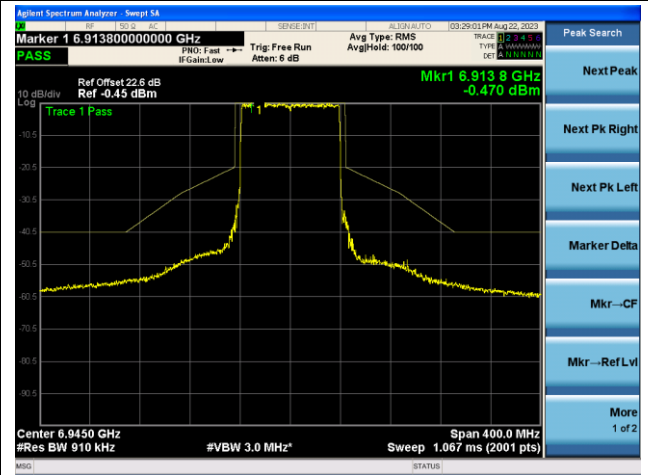

802.11ax-HE80 - Ant 1 (Nss = 2)

Channel 199 (6945MHz)

The Reference Level

The Mask Data

Channel 215 (7025MHz)

The Reference Level

The Mask Data

802.11ax-HE160 - Ant 1 (Nss = 2)

Channel 15 (6025MHz)

The Reference Level

The Mask Data

Channel 47 (6185MHz)

The Reference Level

The Mask Data

Channel 79 (6345MHz)

The Reference Level