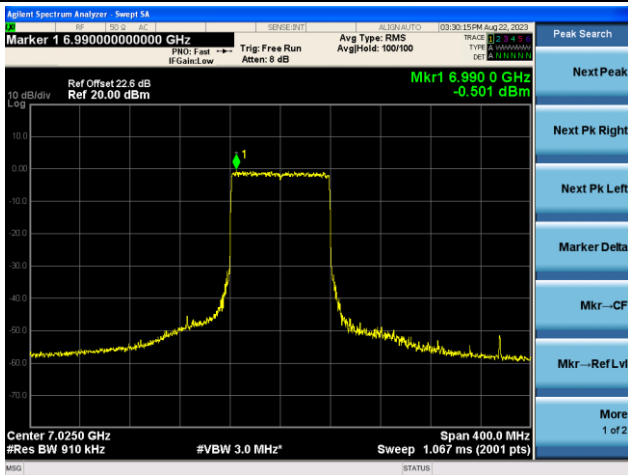

802.11ax-HE80 - Ant 1 (Nss = 2)

Channel 199 (6945MHz)

The Reference Level

The Mask Data

Channel 215 (7025MHz)

The Reference Level

The Mask Data

802.11ax-HE160 - Ant 1 (Nss = 2)

Channel 15 (6025MHz)

The Reference Level

The Mask Data

Channel 47 (6185MHz)

The Reference Level

The Mask Data

Channel 79 (6345MHz)

The Reference Level