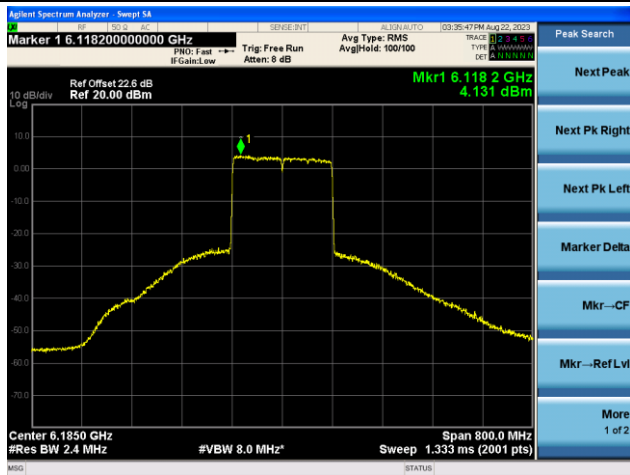

Channel 15 (6025MHz)

The Reference Level

The Mask Data

Channel 47 (6185MHz)

The Reference Level

The Mask Data

Channel 79 (6345MHz)

The Reference Level

The Mask Data

802.11ax-HE160 - Ant 1 (Nss = 2)

Channel 111 (6505MHz)

The Reference Level

The Mask Data

Channel 143 (6665MHz)

The Reference Level

The Mask Data