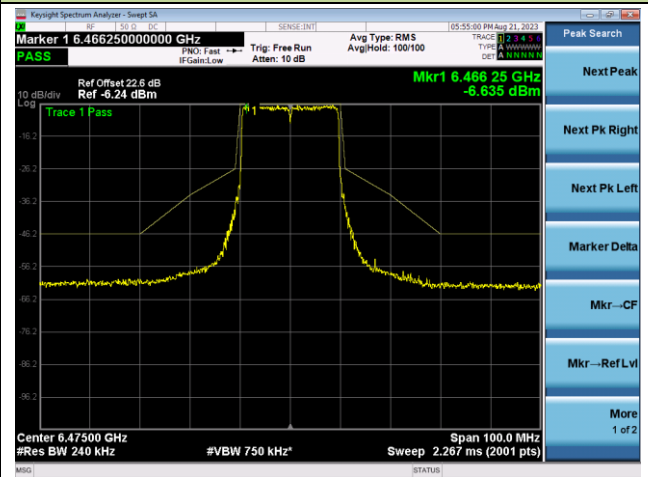

Channel 1 (5955MHz)

The Reference Level

The Mask Data

Channel 4 (6175MHz)

The Reference Level

The Mask Data

Channel 93 (6415MHz)

The Reference Level

The Mask Data

802.11ax-HE20 - Ant 2 (Nss = 2)

Channel 97 (6435MHz)

The Reference Level

The Mask Data

Channel 105 (6475MHz)

The Reference Level

The Mask Data

Channel 113 (6515MHz)

The Reference Level

The Mask Data

802.11ax-HE20 - Ant 2 (Nss = 2)

Channel 117 (6535MHz)

The Reference Level

The Mask Data

Channel 149 (6695MHz)