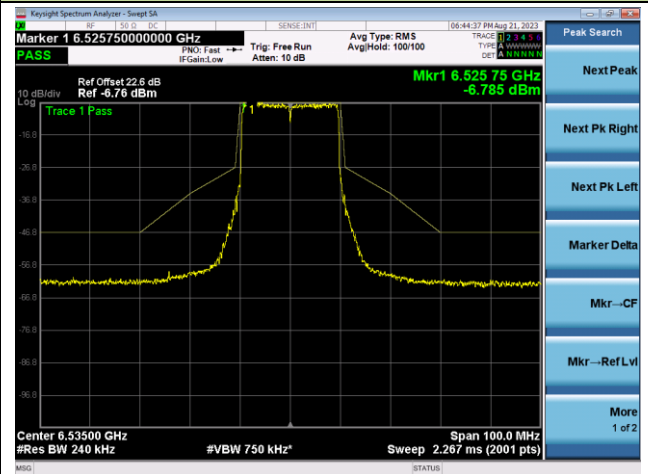

Channel 113 (6515MHz)

The Reference Level

The Mask Data

802.11ax-HE20 - Ant 2 (Nss = 2)

Channel 117 (6535MHz)

The Reference Level

The Mask Data

Channel 149 (6695MHz)

The Reference Level

The Mask Data

Channel 181 (6855MHz)

The Reference Level

The Mask Data

802.11ax-HE20 - Ant 2 (Nss = 2)

Channel 185 (6875MHz)

The Reference Level