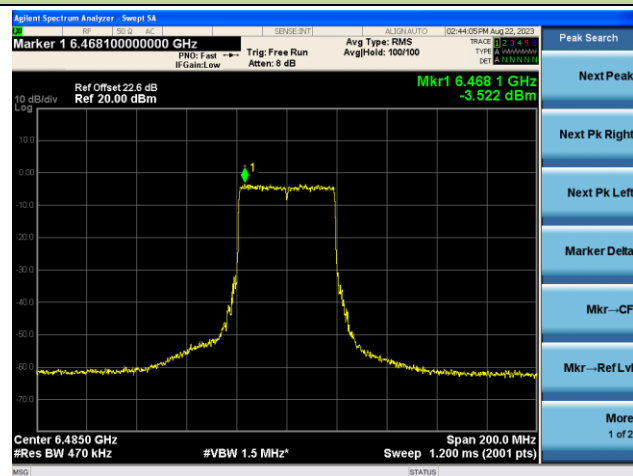

The Reference Level

The Mask Data

Channel 91 (6405MHz)

The Reference Level

The Mask Data

802.11ax-HE40 - Ant 2 (Nss = 2)

Channel 99 (6445MHz)

The Reference Level

The Mask Data

Channel 107 (6485MHz)

The Reference Level

The Mask Data

Channel 115 (6525MHz)

The Reference Level

The Mask Data

802.11ax-HE40 - Ant 2 (Nss = 2)

Channel 123 (6565MHz)

The Reference Level

The Mask Data

Channel 147 (6685MHz)

The Reference Level

The Mask Data

Channel 179 (6845MHz)

The Reference Level