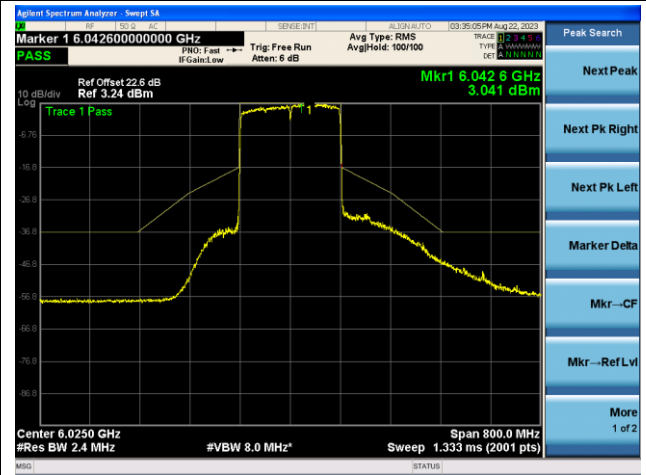

802.11ax-HE80 - Ant 1 (Nss = 2)

Channel 199 (6945MHz)

The Reference Level

The Mask Data

Channel 215 (7025MHz)

The Reference Level

The Mask Data

802.11ax-HE160 - Ant 1 (Nss = 2)

Channel 15 (6025MHz)

The Reference Level

The Mask Data

Channel 47 (6185MHz)

The Reference Level

The Mask Data

Channel 79 (6345MHz)

The Reference Level

The Mask Data

802.11ax-HE160 - Ant 1 (Nss = 2)

Channel 111 (6505MHz)

The Reference Level

The Mask Data

Channel 143 (6665MHz)

The Reference Level

The Mask Data