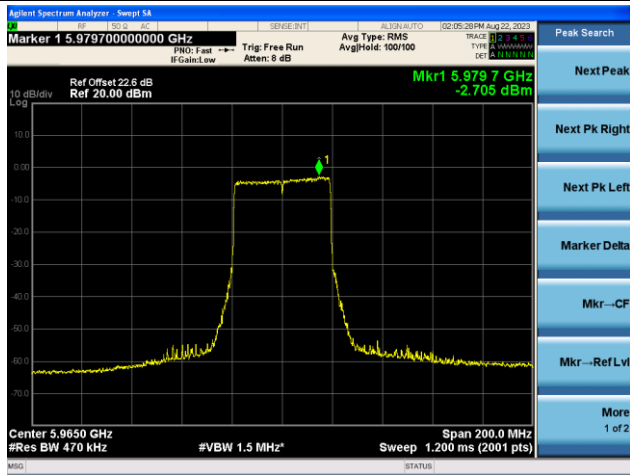

Channel 229 (7095MHz)

The Reference Level

The Mask Data

802.11ax-HE40 - Ant 2 (Nss = 2)

Channel 3 (5965MHz)

The Reference Level

The Mask Data

Channel 43 (6165MHz)

The Reference Level

The Mask Data

Channel 91 (6405MHz)

The Reference Level

The Mask Data

802.11ax-HE40 - Ant 2 (Nss = 2)

Channel 99 (6445MHz)

The Reference Level