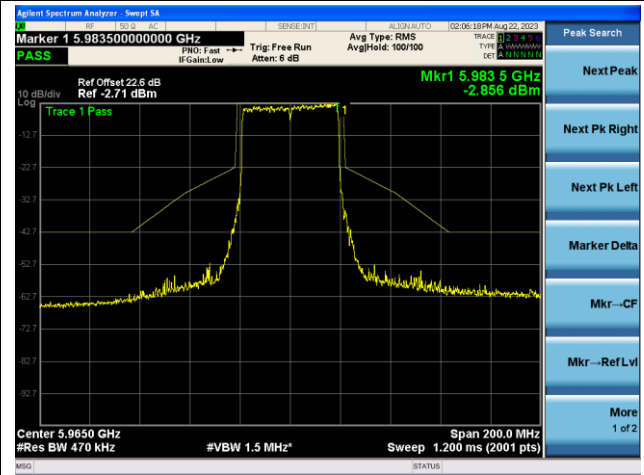

Channel 229 (7095MHz)

The Reference Level

The Mask Data

802.11ax-HE40 - Ant 2 (Nss = 2)

Channel 3 (5965MHz)

The Reference Level

The Mask Data

Channel 43 (6165MHz)

The Reference Level

The Mask Data

Channel 91 (6405MHz)

The Reference Level

The Mask Data

802.11ax-HE40 - Ant 2 (Nss = 2)

Channel 99 (6445MHz)

The Reference Level