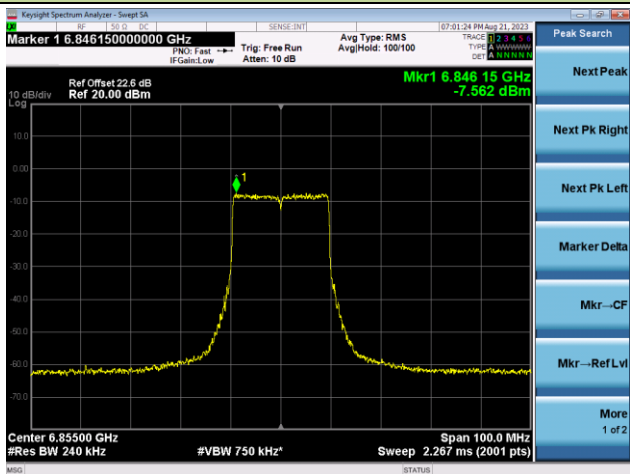

The Reference Level

The Mask Data

Channel 181 (6855MHz)

The Reference Level

The Mask Data

802.11ax-HE20 - Ant 2 (Nss = 2)

Channel 185 (6875MHz)

The Reference Level

The Mask Data

Channel 189 (6895MHz)

The Reference Level

The Mask Data

Channel 213 (7015MHz)

The Reference Level

The Mask Data

802.11ax-HE20 - Ant 2 (Nss = 2)