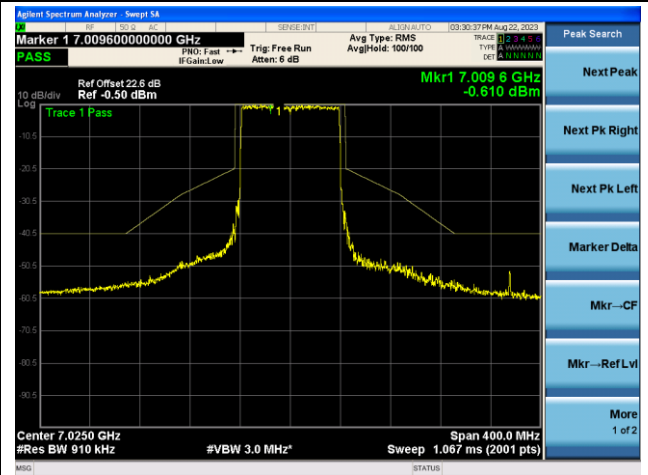

802.11ax-HE80 - Ant 1 (Nss = 2)

Channel 199 (6945MHz)

The Reference Level

The Mask Data

Channel 215 (7025MHz)

The Reference Level

The Mask Data

802.11ax-HE160 - Ant 1 (Nss = 2)

Channel 15 (6025MHz)

The Reference Level

The Mask Data

Channel 47 (6185MHz)

The Reference Level

The Mask Data

Channel 79 (6345MHz)

The Reference Level