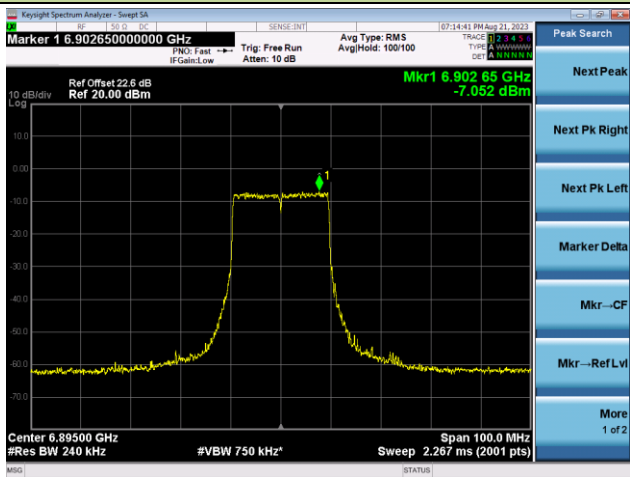

The Reference Level

The Mask Data

Channel 181 (6855MHz)

The Reference Level

The Mask Data

802.11ax-HE20 - Ant 2 (Nss = 2)

Channel 185 (6875MHz)

The Reference Level

The Mask Data

Channel 189 (6895MHz)

The Reference Level

The Mask Data

Channel 213 (7015MHz)

The Reference Level

The Mask Data

802.11ax-HE20 - Ant 2 (Nss = 2)