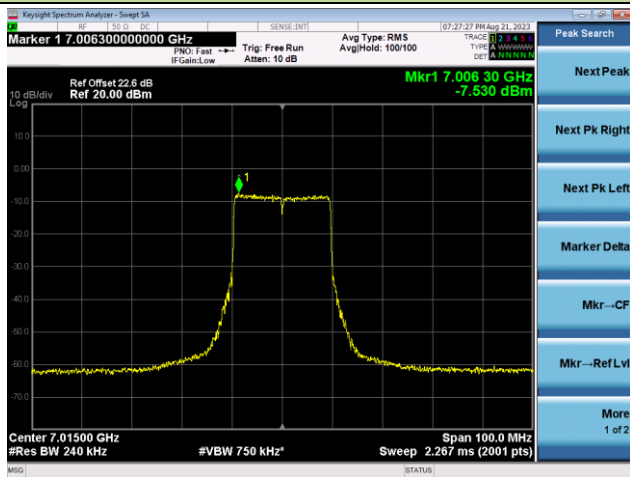

The Mask Data

Channel 189 (6895MHz)

The Reference Level

The Mask Data

Channel 213 (7015MHz)

The Reference Level

The Mask Data

802.11ax-HE20 - Ant 2 (Nss = 2)