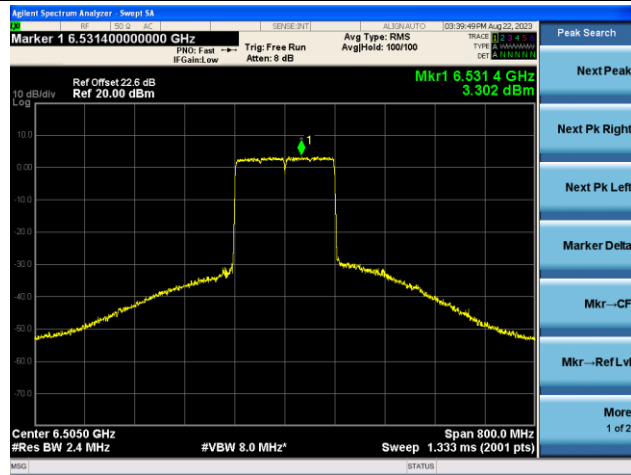

Channel 15 (6025MHz)

The Reference Level

The Mask Data

Channel 47 (6185MHz)

The Reference Level

The Mask Data

Channel 79 (6345MHz)

The Reference Level

The Mask Data

802.11ax-HE160 - Ant 1 (Nss = 2)

Channel 111 (6505MHz)

The Reference Level

The Mask Data

Channel 143 (6665MHz)

The Reference Level

The Mask Data