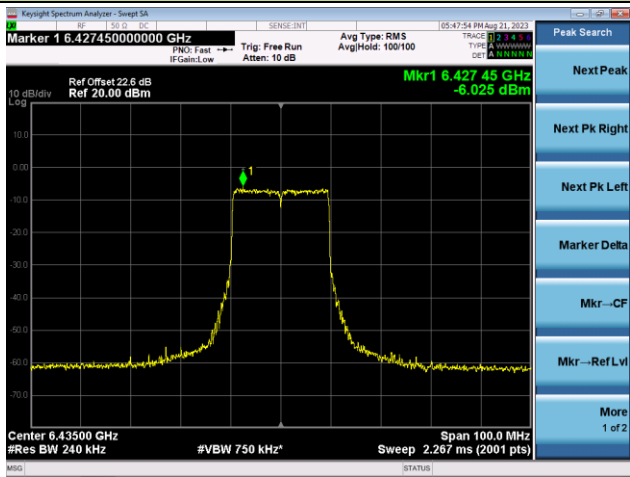

802.11ax-HE20 - Ant 2 (Nss = 2)

Channel 97 (6435MHz)

The Reference Level