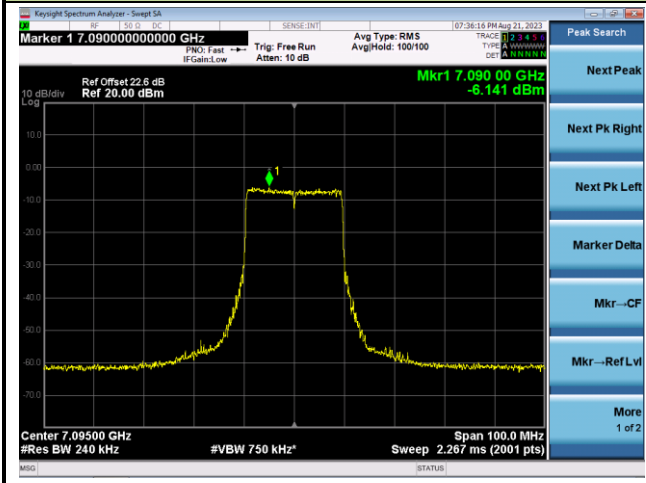

802.11ax-HE20 - Ant 2 (Nss = 2)

Channel 229 (7095MHz)

The Reference Level

The Mask Data