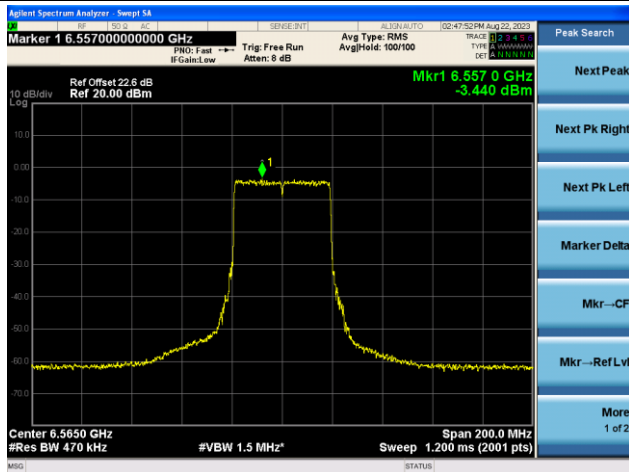

The Reference Level

The Mask Data

Channel 91 (6405MHz)

The Reference Level

The Mask Data

802.11ax-HE40 - Ant 2 (Nss = 2)

Channel 99 (6445MHz)

The Reference Level

The Mask Data

Channel 107 (6485MHz)

The Reference Level

The Mask Data

Channel 115 (6525MHz)

The Reference Level

The Mask Data

802.11ax-HE40 - Ant 2 (Nss = 2)

Channel 123 (6565MHz)

The Reference Level

The Mask Data

Channel 147 (6685MHz)

The Reference Level

The Mask Data

Channel 179 (6845MHz)

The Reference Level

The Mask Data