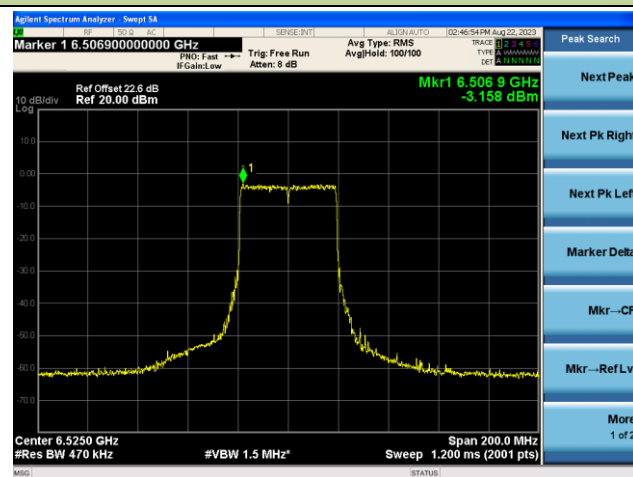

The Reference Level

The Mask Data

Channel 91 (6405MHz)

The Reference Level

The Mask Data

802.11ax-HE40 - Ant 2 (Nss = 2)

Channel 99 (6445MHz)

The Reference Level

The Mask Data

Channel 107 (6485MHz)

The Reference Level

The Mask Data

Channel 115 (6525MHz)

The Reference Level

The Mask Data

802.11ax-HE40 - Ant 2 (Nss = 2)

Channel 123 (6565MHz)

The Reference Level

The Mask Data

Channel 147 (6685MHz)

The Reference Level

The Mask Data

Channel 179 (6845MHz)

The Reference Level