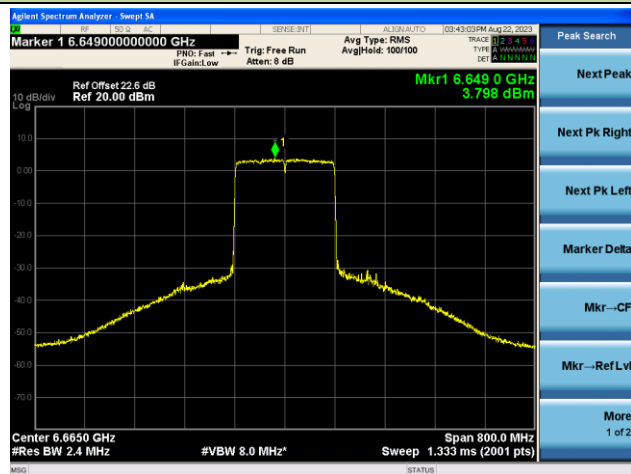

Channel 15 (6025MHz)

The Reference Level

The Mask Data

Channel 47 (6185MHz)

The Reference Level

The Mask Data

Channel 79 (6345MHz)

The Reference Level

The Mask Data

802.11ax-HE160 - Ant 1 (Nss = 2)

Channel 111 (6505MHz)

The Reference Level

The Mask Data

Channel 143 (6665MHz)

The Reference Level

The Mask Data

Channel 175 (6825MHz)

The Reference Level

The Mask Data

802.11ax-HE160 - Ant 1 (N_{ss} = 2)

Channel 207 (6985MHz)

The Reference Level

The Mask Data

802.11ax-HE20 - Ant 2 (Nss = 2)

Channel 1 (5955MHz)

The Reference Level

The Mask Data

Channel 4 (6175MHz)

The Reference Level

The Mask Data

Channel 93 (6415MHz)

The Reference Level