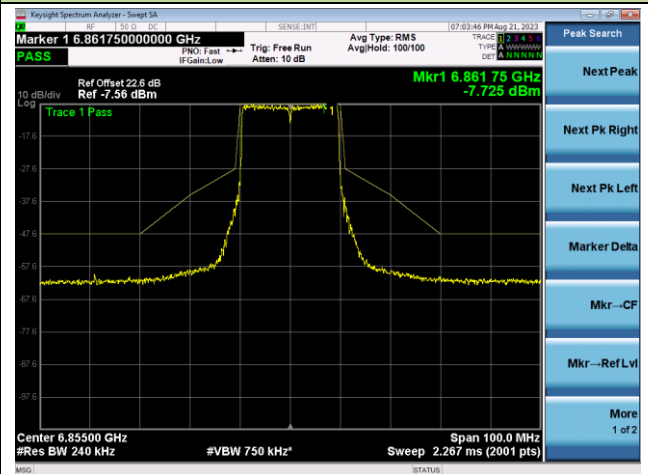

The Reference Level

The Mask Data

Channel 181 (6855MHz)

The Reference Level

The Mask Data

802.11ax-HE20 - Ant 2 (Nss = 2)

Channel 185 (6875MHz)

The Reference Level

The Mask Data

Channel 189 (6895MHz)

The Reference Level

The Mask Data

Channel 213 (7015MHz)

The Reference Level

The Mask Data

802.11ax-HE20 - Ant 2 (Nss = 2)