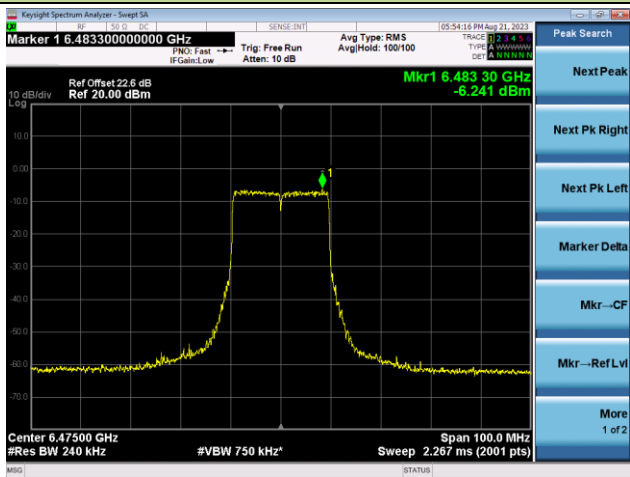

Channel 1 (5955MHz)

The Reference Level

The Mask Data

Channel 4 (6175MHz)

The Reference Level

The Mask Data

Channel 93 (6415MHz)

The Reference Level

The Mask Data

802.11ax-HE20 - Ant 2 (Nss = 2)

Channel 97 (6435MHz)

The Reference Level

The Mask Data

Channel 105 (6475MHz)

The Reference Level

The Mask Data

Channel 113 (6515MHz)

The Reference Level

The Mask Data

802.11ax-HE20 - Ant 2 (Nss = 2)

Channel 117 (6535MHz)

The Reference Level

The Mask Data

Channel 149 (6695MHz)