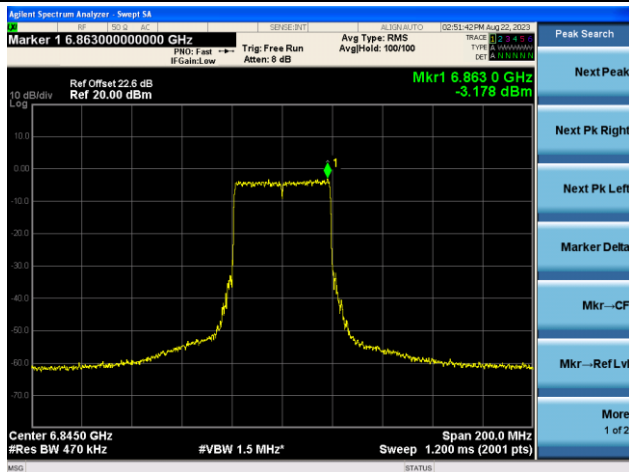

The Mask Data

Channel 107 (6485MHz)

The Reference Level

The Mask Data

Channel 115 (6525MHz)

The Reference Level

The Mask Data

802.11ax-HE40 - Ant 2 (Nss = 2)

Channel 123 (6565MHz)

The Reference Level

The Mask Data

Channel 147 (6685MHz)

The Reference Level

The Mask Data

Channel 179 (6845MHz)

The Reference Level

The Mask Data