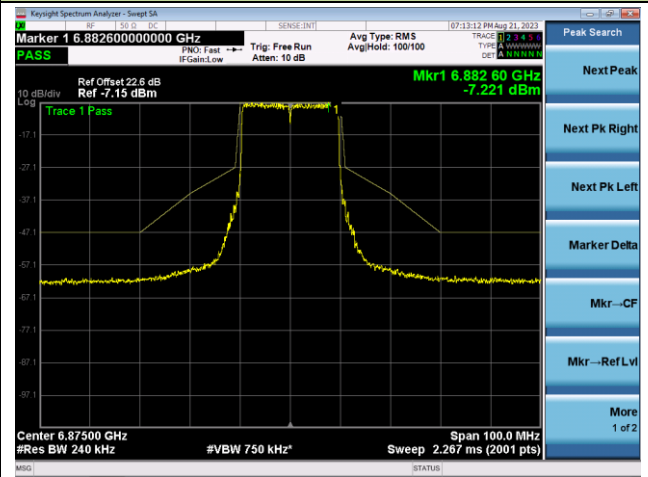

The Reference Level

The Mask Data

Channel 181 (6855MHz)

The Reference Level

The Mask Data

802.11ax-HE20 - Ant 2 (Nss = 2)

Channel 185 (6875MHz)

The Reference Level

The Mask Data

Channel 189 (6895MHz)

The Reference Level

The Mask Data

Channel 213 (7015MHz)

The Reference Level

The Mask Data

802.11ax-HE20 - Ant 2 (Nss = 2)