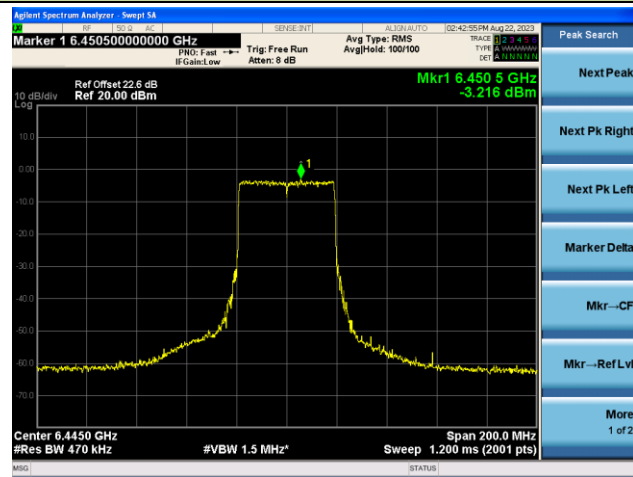

The Reference Level

The Mask Data

Channel 91 (6405MHz)

The Reference Level

The Mask Data

802.11ax-HE40 - Ant 2 (Nss = 2)

Channel 99 (6445MHz)

The Reference Level

The Mask Data

Channel 107 (6485MHz)

The Reference Level

The Mask Data

Channel 115 (6525MHz)

The Reference Level

The Mask Data

802.11ax-HE40 - Ant 2 (Nss = 2)