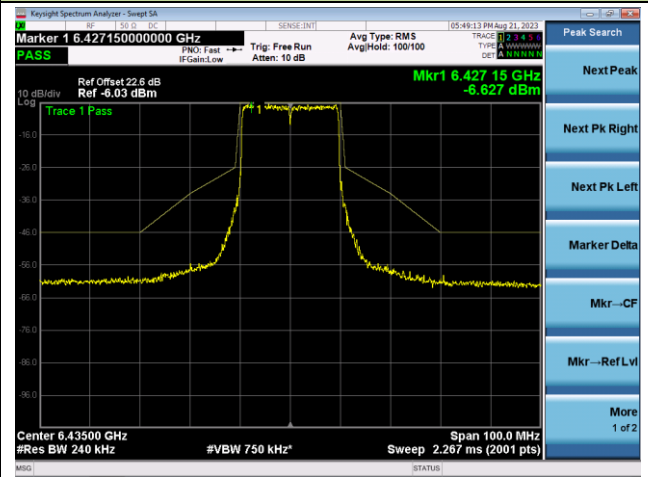

Channel 1 (5955MHz)

The Reference Level

The Mask Data

Channel 4 (6175MHz)

The Reference Level

The Mask Data

Channel 93 (6415MHz)

The Reference Level

The Mask Data

802.11ax-HE20 - Ant 2 (Nss = 2)

Channel 97 (6435MHz)

The Reference Level

The Mask Data

Channel 105 (6475MHz)

The Reference Level

The Mask Data

Channel 113 (6515MHz)

The Reference Level

The Mask Data

802.11ax-HE20 - Ant 2 (Nss = 2)

Channel 117 (6535MHz)

The Reference Level

The Mask Data

Channel 149 (6695MHz)