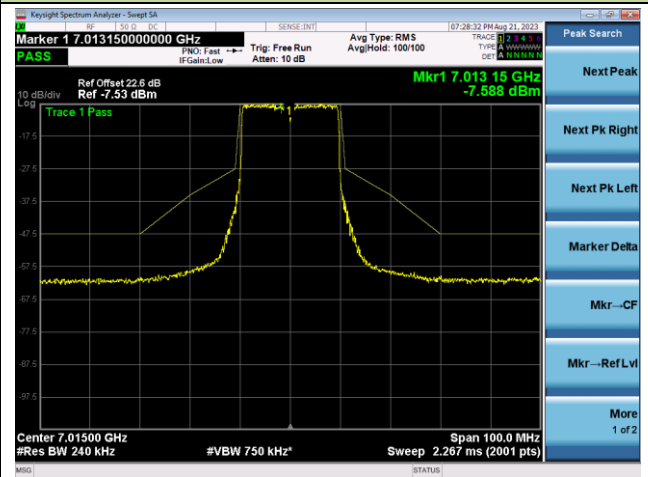

The Reference Level

The Mask Data

Channel 181 (6855MHz)

The Reference Level

The Mask Data

802.11ax-HE20 - Ant 2 (Nss = 2)

Channel 185 (6875MHz)

The Reference Level

The Mask Data

Channel 189 (6895MHz)

The Reference Level

The Mask Data

Channel 213 (7015MHz)

The Reference Level

The Mask Data

802.11ax-HE20 - Ant 2 (Nss = 2)

Channel 229 (7095MHz)

The Reference Level

The Mask Data

802.11ax-HE40 - Ant 2 (Nss = 2)

Channel 3 (5965MHz)

The Reference Level

The Mask Data

Channel 43 (6165MHz)