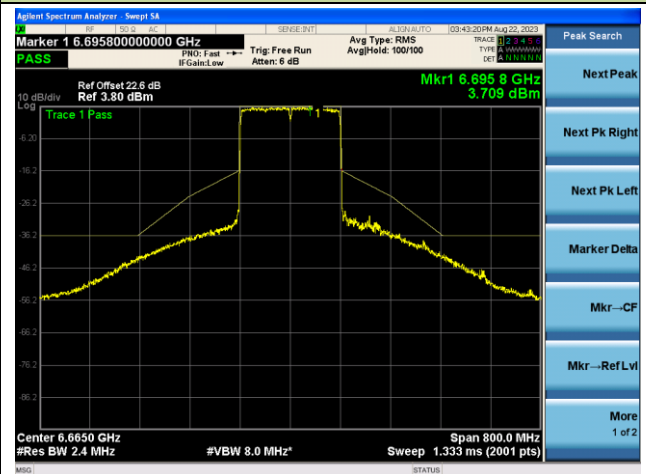

Channel 15 (6025MHz)

The Reference Level

The Mask Data

Channel 47 (6185MHz)

The Reference Level

The Mask Data

Channel 79 (6345MHz)

The Reference Level

The Mask Data

802.11ax-HE160 - Ant 1 (Nss = 2)

Channel 111 (6505MHz)

The Reference Level

The Mask Data

Channel 143 (6665MHz)

The Reference Level

The Mask Data

Channel 175 (6825MHz)

The Reference Level

The Mask Data

802.11ax-HE160 - Ant 1 (N_{ss} = 2)

Channel 207 (6985MHz)

The Reference Level

The Mask Data

802.11ax-HE20 - Ant 2 (Nss = 2)

Channel 1 (5955MHz)

The Reference Level

The Mask Data

Channel 4 (6175MHz)

The Reference Level

The Mask Data

Channel 93 (6415MHz)

The Reference Level