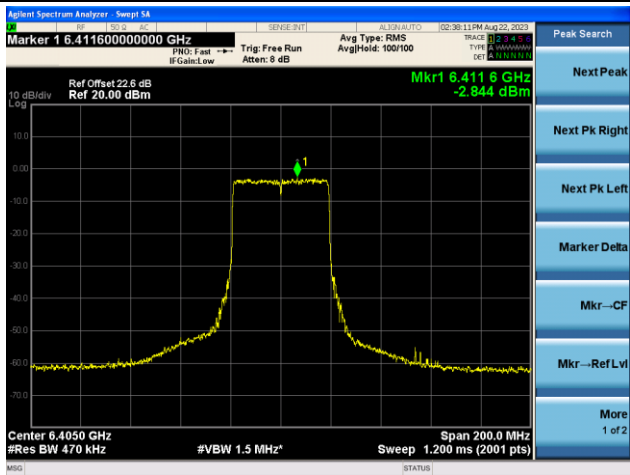

The Reference Level

The Mask Data

Channel 91 (6405MHz)

The Reference Level

The Mask Data

802.11ax-HE40 - Ant 2 (Nss = 2)

Channel 99 (6445MHz)

The Reference Level

The Mask Data

Channel 107 (6485MHz)

The Reference Level

The Mask Data

Channel 115 (6525MHz)

The Reference Level

The Mask Data

802.11ax-HE40 - Ant 2 (Nss = 2)