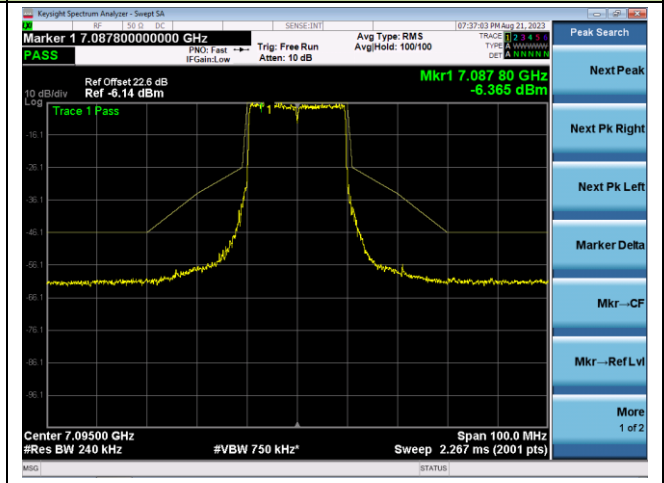

802.11ax-HE20 - Ant 2 (Nss = 2)

Channel 229 (7095MHz)

The Reference Level

The Mask Data