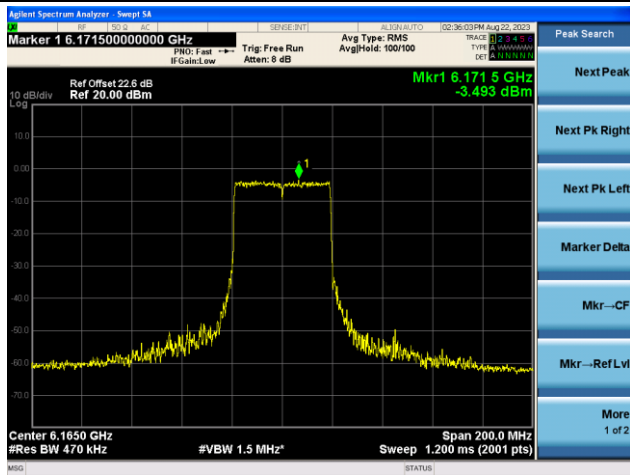

Channel 229 (7095MHz)

The Reference Level

The Mask Data

802.11ax-HE40 - Ant 2 (Nss = 2)

Channel 3 (5965MHz)

The Reference Level

The Mask Data

Channel 43 (6165MHz)

The Reference Level

The Mask Data

Channel 91 (6405MHz)

The Reference Level

The Mask Data

802.11ax-HE40 - Ant 2 (Nss = 2)

Channel 99 (6445MHz)

The Reference Level