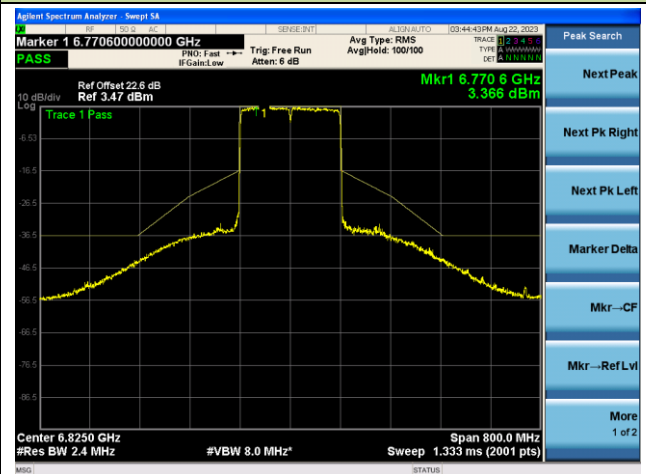

Channel 15 (6025MHz)

The Reference Level

The Mask Data

Channel 47 (6185MHz)

The Reference Level

The Mask Data

Channel 79 (6345MHz)

The Reference Level

The Mask Data

802.11ax-HE160 - Ant 1 (Nss = 2)

Channel 111 (6505MHz)

The Reference Level

The Mask Data

Channel 143 (6665MHz)

The Reference Level

The Mask Data

Channel 175 (6825MHz)

The Reference Level

The Mask Data

802.11ax-HE160 - Ant 1 (N_{ss} = 2)

Channel 207 (6985MHz)

The Reference Level

The Mask Data

802.11ax-HE20 - Ant 2 (Nss = 2)

Channel 1 (5955MHz)

The Reference Level

The Mask Data

Channel 4 (6175MHz)

The Reference Level

The Mask Data

Channel 93 (6415MHz)

The Reference Level