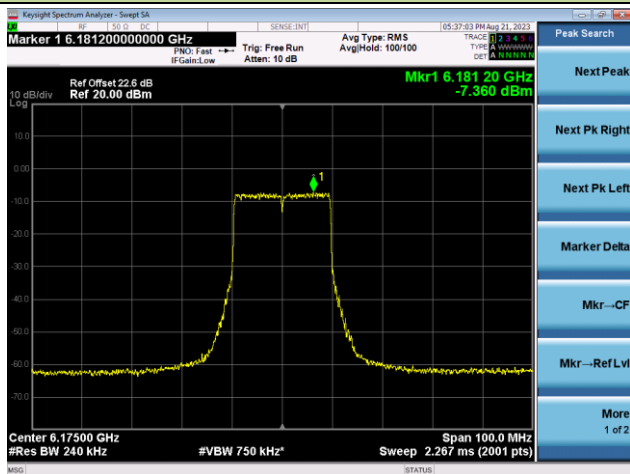

Channel 1 (5955MHz)

The Reference Level

The Mask Data

Channel 4 (6175MHz)

The Reference Level

The Mask Data

Channel 93 (6415MHz)

The Reference Level