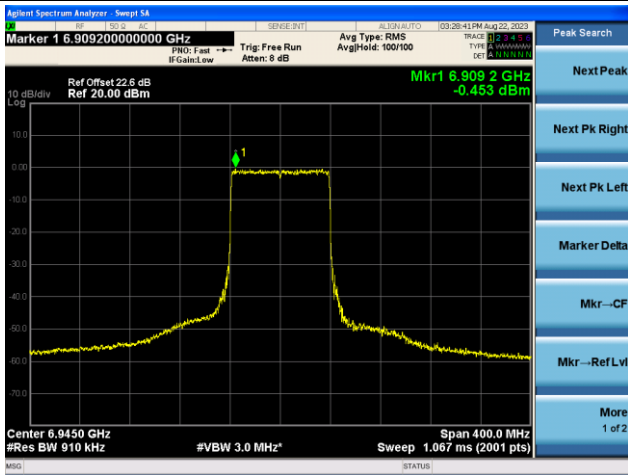

802.11ax-HE80 - Ant 1 (Nss = 2)

Channel 199 (6945MHz)

The Reference Level

The Mask Data

Channel 215 (7025MHz)

The Reference Level

The Mask Data

802.11ax-HE160 - Ant 1 (Nss = 2)

Channel 15 (6025MHz)

The Reference Level

The Mask Data

Channel 47 (6185MHz)

The Reference Level

The Mask Data

Channel 79 (6345MHz)

The Reference Level