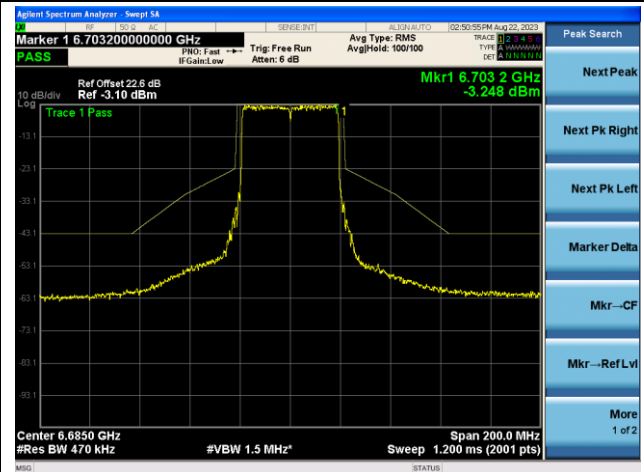

The Mask Data

Channel 107 (6485MHz)

The Reference Level

The Mask Data

Channel 115 (6525MHz)

The Reference Level

The Mask Data

802.11ax-HE40 - Ant 2 (Nss = 2)

Channel 123 (6565MHz)

The Reference Level

The Mask Data

Channel 147 (6685MHz)

The Reference Level

The Mask Data

Channel 179 (6845MHz)

The Reference Level

The Mask Data