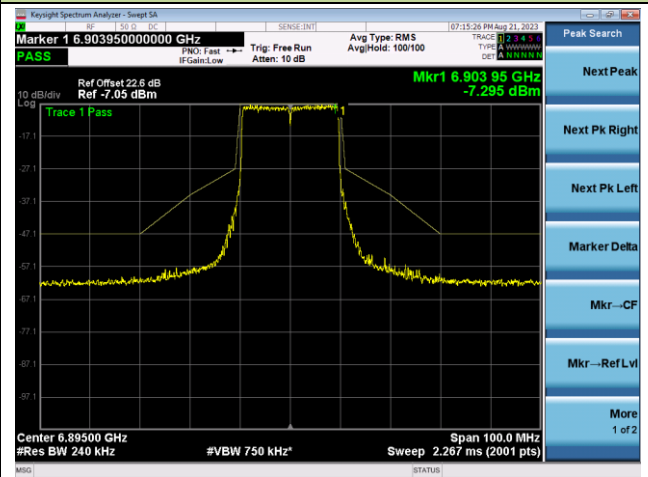

The Reference Level

The Mask Data

Channel 181 (6855MHz)

The Reference Level

The Mask Data

802.11ax-HE20 - Ant 2 (Nss = 2)

Channel 185 (6875MHz)

The Reference Level

The Mask Data

Channel 189 (6895MHz)

The Reference Level

The Mask Data

Channel 213 (7015MHz)

The Reference Level

The Mask Data

802.11ax-HE20 - Ant 2 (Nss = 2)