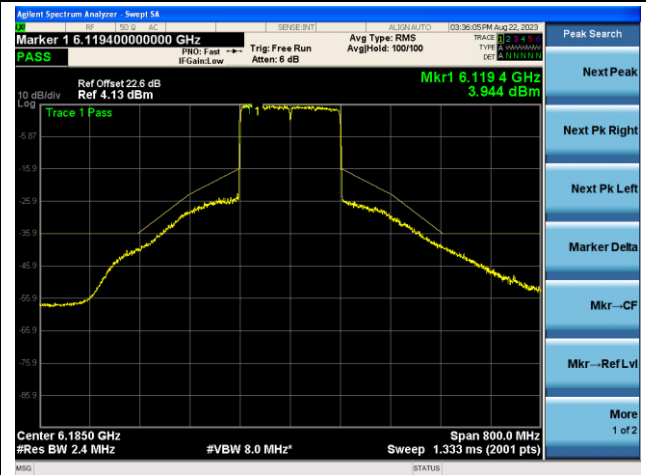

Channel 15 (6025MHz)

The Reference Level

The Mask Data

Channel 47 (6185MHz)

The Reference Level

The Mask Data

Channel 79 (6345MHz)

The Reference Level

The Mask Data

802.11ax-HE160 - Ant 1 (Nss = 2)

Channel 111 (6505MHz)

The Reference Level

The Mask Data

Channel 143 (6665MHz)

The Reference Level

The Mask Data

Channel 175 (6825MHz)

The Reference Level

The Mask Data

802.11ax-HE160 - Ant 1 (N_{ss} = 2)

Channel 207 (6985MHz)

The Reference Level

The Mask Data

802.11ax-HE20 - Ant 2 (Nss = 2)