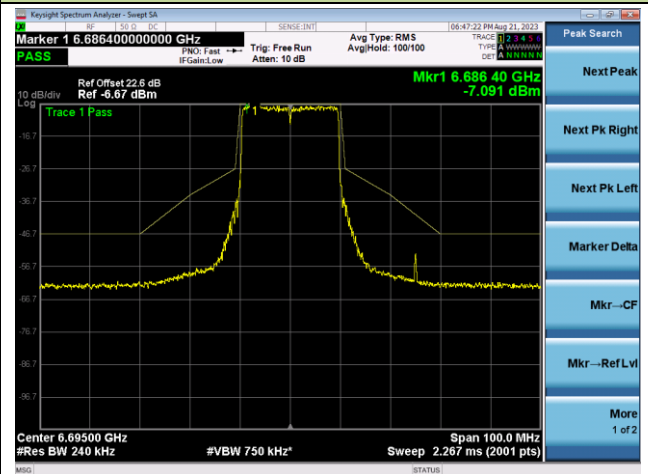

Channel 113 (6515MHz)

The Reference Level

The Mask Data

802.11ax-HE20 - Ant 2 (Nss = 2)

Channel 117 (6535MHz)

The Reference Level

The Mask Data

Channel 149 (6695MHz)

The Reference Level

The Mask Data

Channel 181 (6855MHz)

The Reference Level

The Mask Data

802.11ax-HE20 - Ant 2 (Nss = 2)

Channel 185 (6875MHz)

The Reference Level