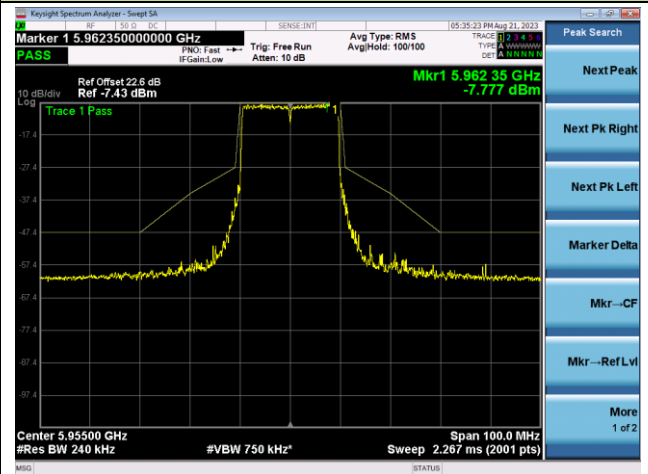

Channel 175 (6825MHz)

The Reference Level

The Mask Data

802.11ax-HE160 - Ant 1 (N_{ss} = 2)

Channel 207 (6985MHz)

The Reference Level

The Mask Data

802.11ax-HE20 - Ant 2 (Nss = 2)

Channel 1 (5955MHz)

The Reference Level

The Mask Data

Channel 4 (6175MHz)

The Reference Level

The Mask Data

Channel 93 (6415MHz)

The Reference Level