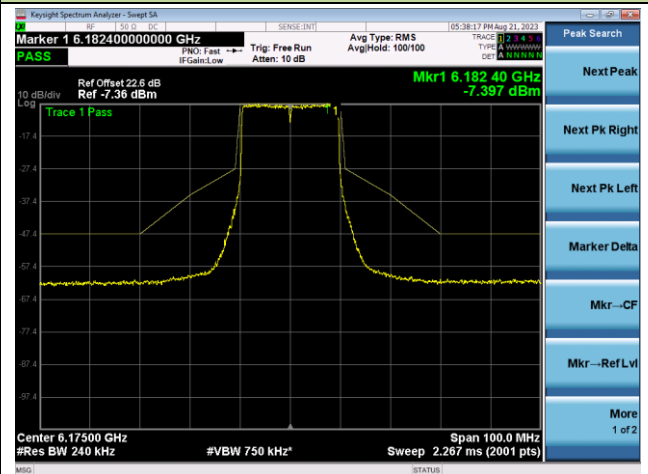

Channel 1 (5955MHz)

The Reference Level

The Mask Data

Channel 4 (6175MHz)

The Reference Level

The Mask Data

Channel 93 (6415MHz)

The Reference Level

The Mask Data

802.11ax-HE20 - Ant 2 (Nss = 2)

Channel 97 (6435MHz)

The Reference Level

The Mask Data

Channel 105 (6475MHz)

The Reference Level

The Mask Data