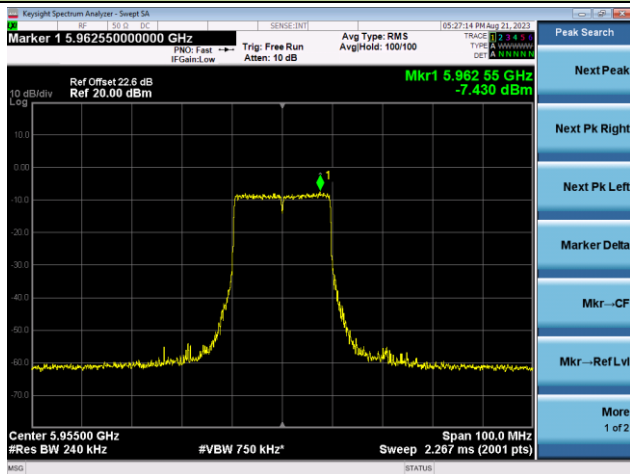

Channel 175 (6825MHz)

The Reference Level

The Mask Data

802.11ax-HE160 - Ant 1 (N_{ss} = 2)

Channel 207 (6985MHz)

The Reference Level

The Mask Data

802.11ax-HE20 - Ant 2 (Nss = 2)

Channel 1 (5955MHz)

The Reference Level

The Mask Data

Channel 4 (6175MHz)

The Reference Level

The Mask Data

Channel 93 (6415MHz)

The Reference Level