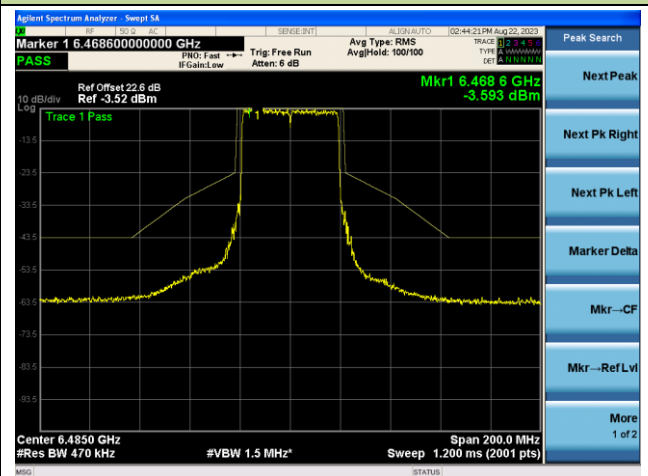

The Reference Level

The Mask Data

Channel 91 (6405MHz)

The Reference Level

The Mask Data

802.11ax-HE40 - Ant 2 (Nss = 2)

Channel 99 (6445MHz)

The Reference Level

The Mask Data

Channel 107 (6485MHz)

The Reference Level

The Mask Data

Channel 115 (6525MHz)

The Reference Level

The Mask Data

802.11ax-HE40 - Ant 2 (Nss = 2)

Channel 123 (6565MHz)

The Reference Level

The Mask Data

Channel 147 (6685MHz)

The Reference Level

The Mask Data

Channel 179 (6845MHz)

The Reference Level