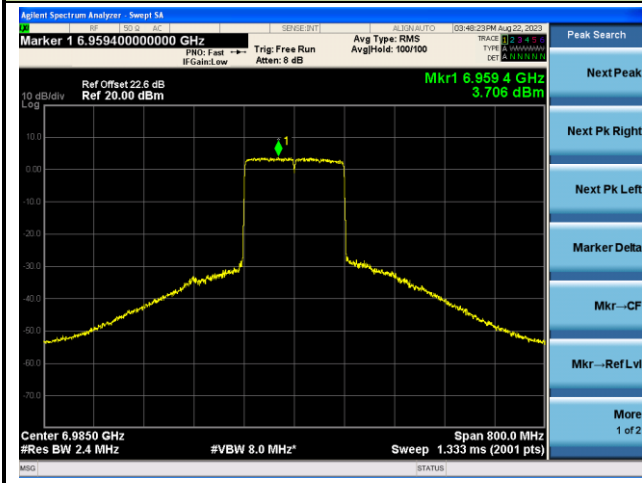

Channel 175 (6825MHz)

The Reference Level

The Mask Data

802.11ax-HE160 - Ant 1 (N_{ss} = 2)

Channel 207 (6985MHz)

The Reference Level

The Mask Data

802.11ax-HE20 - Ant 2 (Nss = 2)

Channel 1 (5955MHz)

The Reference Level

The Mask Data

Channel 4 (6175MHz)

The Reference Level

The Mask Data

Channel 93 (6415MHz)

The Reference Level