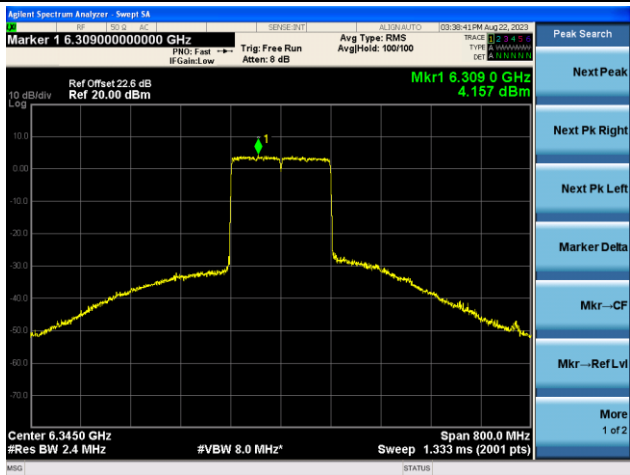

Channel 15 (6025MHz)

The Reference Level

The Mask Data

Channel 47 (6185MHz)

The Reference Level

The Mask Data

Channel 79 (6345MHz)

The Reference Level

The Mask Data

802.11ax-HE160 - Ant 1 (Nss = 2)

Channel 111 (6505MHz)

The Reference Level

The Mask Data

Channel 143 (6665MHz)

The Reference Level

The Mask Data