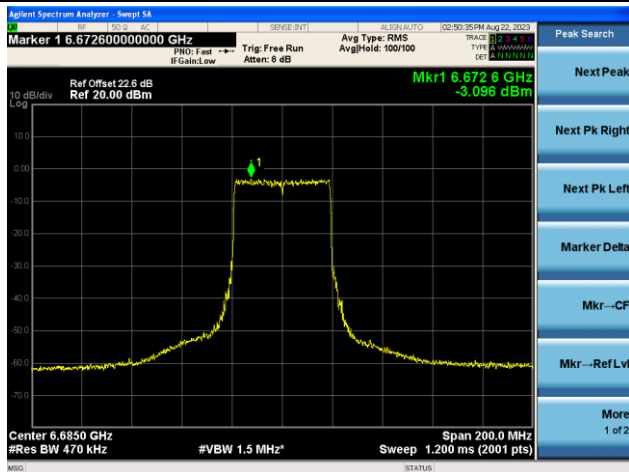

The Mask Data

Channel 107 (6485MHz)

The Reference Level

The Mask Data

Channel 115 (6525MHz)

The Reference Level

The Mask Data

802.11ax-HE40 - Ant 2 (Nss = 2)

Channel 123 (6565MHz)

The Reference Level

The Mask Data

Channel 147 (6685MHz)

The Reference Level

The Mask Data

Channel 179 (6845MHz)

The Reference Level

The Mask Data