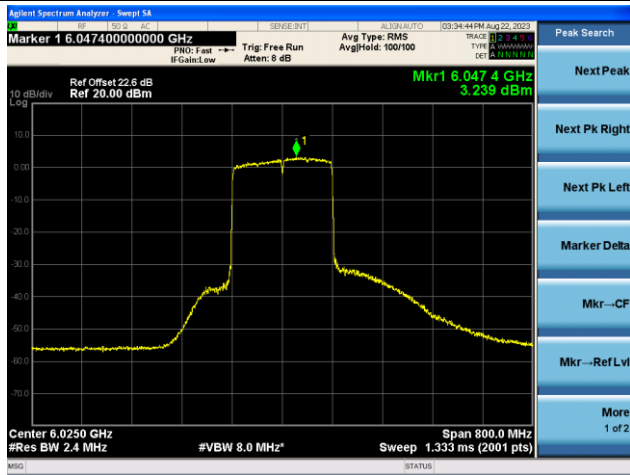

802.11ax-HE80 - Ant 1 (Nss = 2)

Channel 199 (6945MHz)

The Reference Level

The Mask Data

Channel 215 (7025MHz)

The Reference Level

The Mask Data

802.11ax-HE160 - Ant 1 (Nss = 2)

Channel 15 (6025MHz)

The Reference Level

The Mask Data

Channel 47 (6185MHz)

The Reference Level

The Mask Data

Channel 79 (6345MHz)

The Reference Level