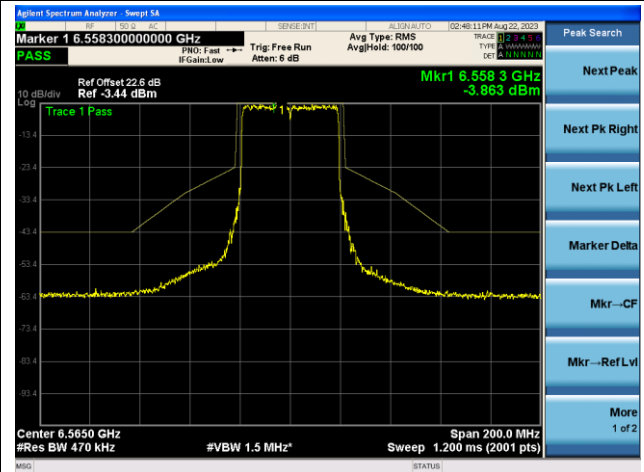

The Reference Level

The Mask Data

Channel 91 (6405MHz)

The Reference Level

The Mask Data

802.11ax-HE40 - Ant 2 (Nss = 2)

Channel 99 (6445MHz)

The Reference Level

The Mask Data

Channel 107 (6485MHz)

The Reference Level

The Mask Data

Channel 115 (6525MHz)

The Reference Level

The Mask Data

802.11ax-HE40 - Ant 2 (Nss = 2)

Channel 123 (6565MHz)

The Reference Level

The Mask Data

Channel 147 (6685MHz)

The Reference Level

The Mask Data

Channel 179 (6845MHz)

The Reference Level