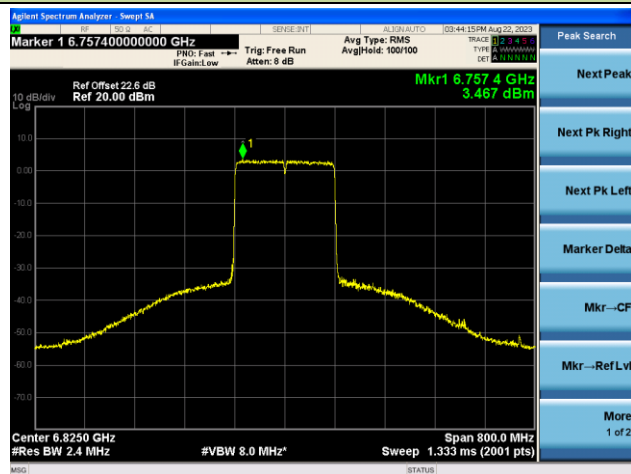

Channel 15 (6025MHz)

The Reference Level

The Mask Data

Channel 47 (6185MHz)

The Reference Level

The Mask Data

Channel 79 (6345MHz)

The Reference Level

The Mask Data

802.11ax-HE160 - Ant 1 (Nss = 2)

Channel 111 (6505MHz)

The Reference Level

The Mask Data

Channel 143 (6665MHz)

The Reference Level

The Mask Data

Channel 175 (6825MHz)

The Reference Level

The Mask Data

802.11ax-HE160 - Ant 1 (N_{ss} = 2)

Channel 207 (6985MHz)

The Reference Level

The Mask Data

802.11ax-HE20 - Ant 2 (Nss = 2)

Channel 1 (5955MHz)

The Reference Level

The Mask Data

Channel 4 (6175MHz)

The Reference Level

The Mask Data

Channel 93 (6415MHz)

The Reference Level