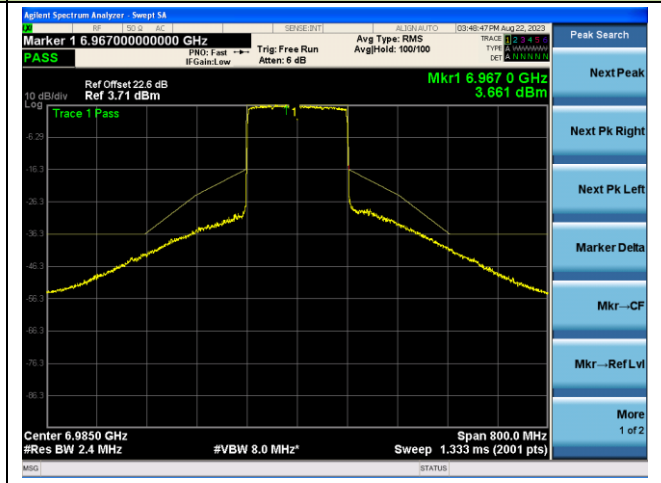

The Mask Data

802.11ax-HE160 - Ant 1 (Nss = 2)

Channel 111 (6505MHz)

The Reference Level

The Mask Data

Channel 143 (6665MHz)

The Reference Level

The Mask Data

Channel 175 (6825MHz)

The Reference Level

The Mask Data

802.11ax-HE160 - Ant 1 (N_{ss} = 2)

Channel 207 (6985MHz)

The Reference Level

The Mask Data

802.11ax-HE20 - Ant 2 (Nss = 2)

Channel 1 (5955MHz)

The Reference Level

The Mask Data

Channel 4 (6175MHz)

The Reference Level

The Mask Data

Channel 93 (6415MHz)

The Reference Level