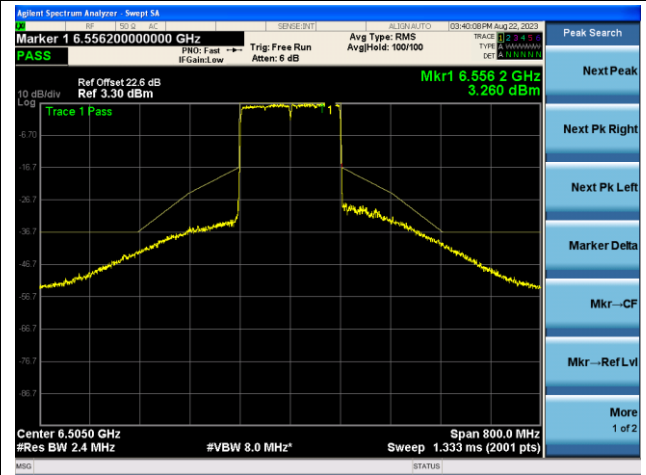

Channel 15 (6025MHz)

The Reference Level

The Mask Data

Channel 47 (6185MHz)

The Reference Level

The Mask Data

Channel 79 (6345MHz)

The Reference Level

The Mask Data

802.11ax-HE160 - Ant 1 (Nss = 2)

Channel 111 (6505MHz)

The Reference Level

The Mask Data

Channel 143 (6665MHz)

The Reference Level

The Mask Data

Channel 175 (6825MHz)

The Reference Level

The Mask Data

802.11ax-HE160 - Ant 1 (N_{ss} = 2)

Channel 207 (6985MHz)

The Reference Level

The Mask Data

802.11ax-HE20 - Ant 2 (Nss = 2)

Channel 1 (5955MHz)

The Reference Level

The Mask Data

Channel 4 (6175MHz)

The Reference Level

The Mask Data

Channel 93 (6415MHz)

The Reference Level