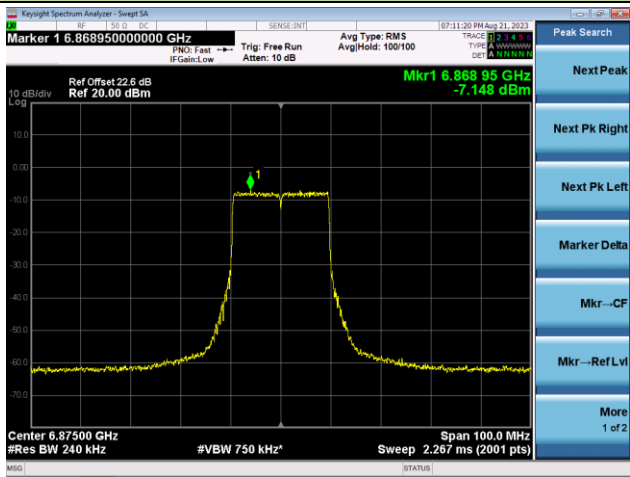

The Reference Level

The Mask Data

Channel 181 (6855MHz)

The Reference Level

The Mask Data

802.11ax-HE20 - Ant 2 (Nss = 2)

Channel 185 (6875MHz)

The Reference Level

The Mask Data

Channel 189 (6895MHz)

The Reference Level

The Mask Data

Channel 213 (7015MHz)

The Reference Level

The Mask Data

802.11ax-HE20 - Ant 2 (Nss = 2)