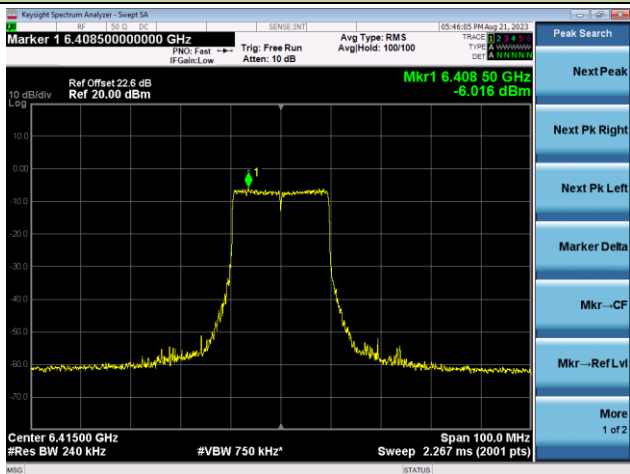

Channel 1 (5955MHz)

The Reference Level

The Mask Data

Channel 4 (6175MHz)

The Reference Level

The Mask Data

Channel 93 (6415MHz)

The Reference Level