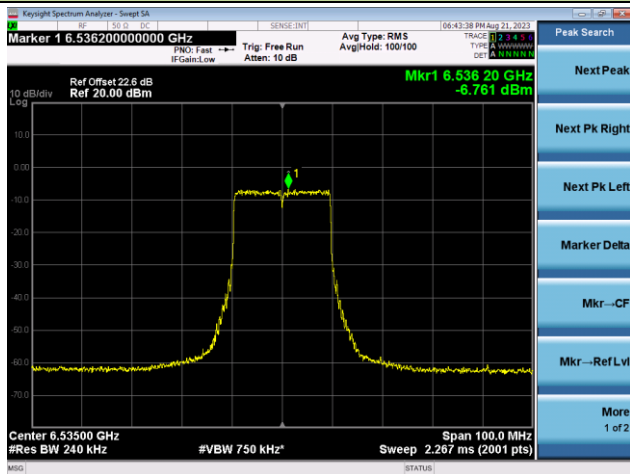

Channel 113 (6515MHz)

The Reference Level

The Mask Data

802.11ax-HE20 - Ant 2 (Nss = 2)

Channel 117 (6535MHz)

The Reference Level

The Mask Data

Channel 149 (6695MHz)

The Reference Level

The Mask Data

Channel 181 (6855MHz)

The Reference Level

The Mask Data

802.11ax-HE20 - Ant 2 (Nss = 2)

Channel 185 (6875MHz)

The Reference Level