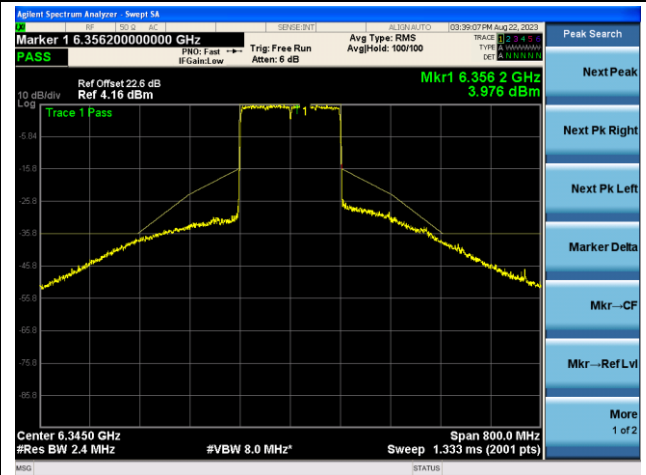

Channel 15 (6025MHz)

The Reference Level

The Mask Data

Channel 47 (6185MHz)

The Reference Level

The Mask Data

Channel 79 (6345MHz)

The Reference Level

The Mask Data

802.11ax-HE160 - Ant 1 (Nss = 2)

Channel 111 (6505MHz)

The Reference Level

The Mask Data

Channel 143 (6665MHz)

The Reference Level

The Mask Data

Channel 175 (6825MHz)

The Reference Level

The Mask Data

802.11ax-HE160 - Ant 1 (N_{ss} = 2)

Channel 207 (6985MHz)

The Reference Level

The Mask Data

802.11ax-HE20 - Ant 2 (Nss = 2)