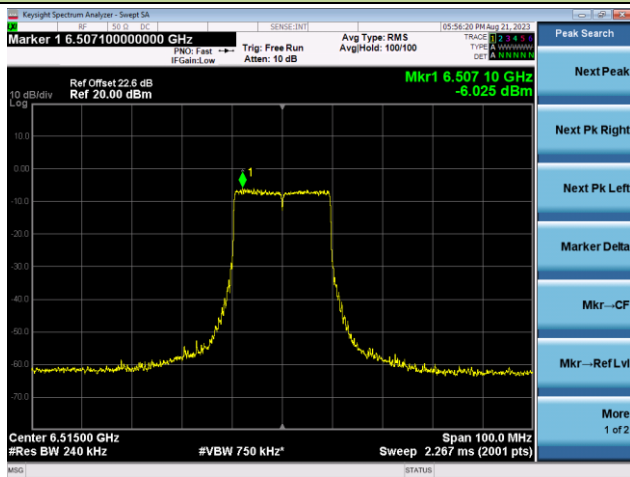

Channel 113 (6515MHz)

The Reference Level