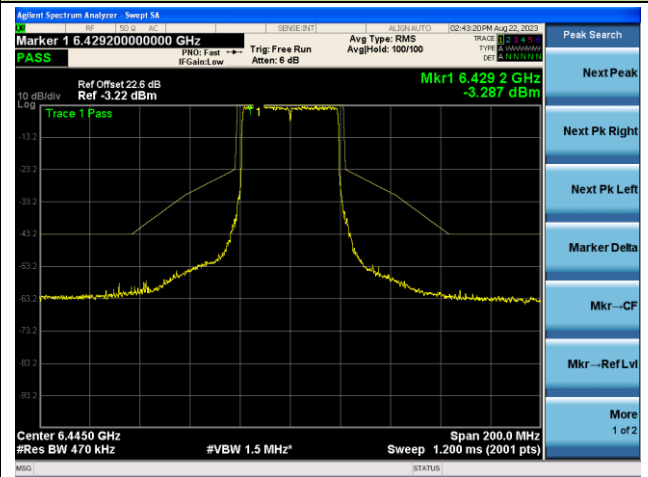

The Reference Level

The Mask Data

Channel 91 (6405MHz)

The Reference Level

The Mask Data

802.11ax-HE40 - Ant 2 (Nss = 2)

Channel 99 (6445MHz)

The Reference Level

The Mask Data

Channel 107 (6485MHz)

The Reference Level

The Mask Data

Channel 115 (6525MHz)

The Reference Level

The Mask Data

802.11ax-HE40 - Ant 2 (Nss = 2)