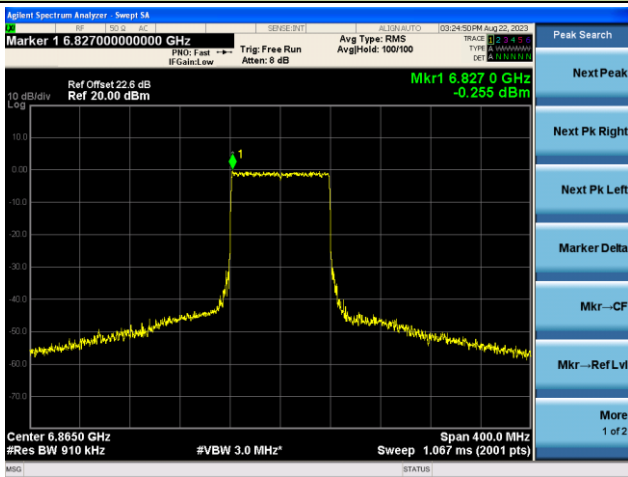

Channel 167 (6785MHz)

The Reference Level

The Mask Data

Channel 183 (6865MHz)

The Reference Level

The Mask Data