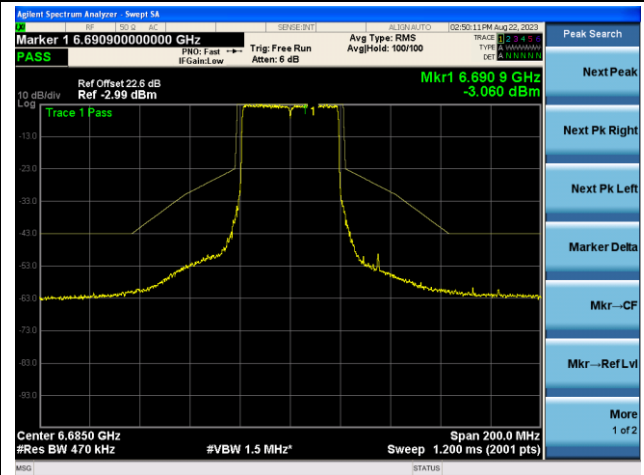

The Reference Level

The Mask Data

Channel 107 (6485MHz)

The Reference Level

The Mask Data

Channel 115 (6525MHz)

The Reference Level

The Mask Data

802.11ax-HE40 - Ant 1 (Nss = 2)

Channel 123 (6565MHz)

The Reference Level

The Mask Data

Channel 147 (6685MHz)

The Reference Level

The Mask Data

Channel 179 (6845MHz)

The Reference Level

The Mask Data

802.11ax-HE40 - Ant 1 (Nss = 2)

Channel 187 (6885MHz)

The Reference Level

The Mask Data

Channel 195 (6925MHz)

The Reference Level