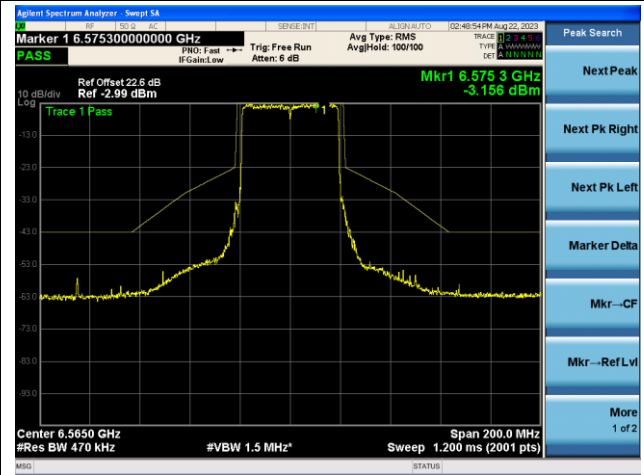

The Mask Data