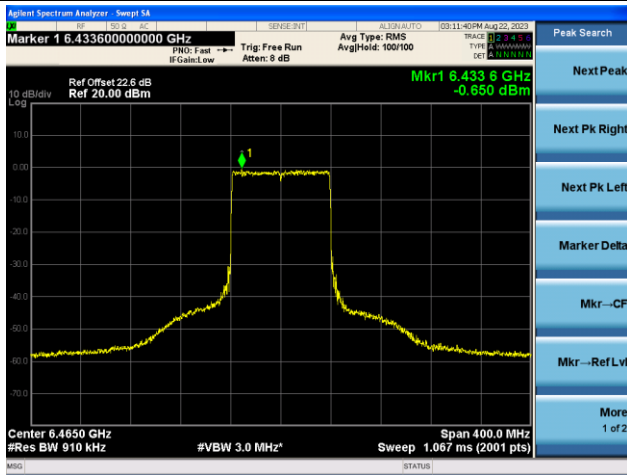

The Reference Level

The Mask Data

802.11ax-HE40 - Ant 1 (Nss = 2)

Channel 103 (6465MHz)

The Reference Level

The Mask Data

Channel 119 (6545MHz)

The Reference Level

The Mask Data

Channel 135 (6625MHz)

The Reference Level

The Mask Data

802.11ax-HE80 - Ant 1 (N<sub>ss</sub> = 2)

Channel 151 (6705MHz)

The Reference Level

The Mask Data