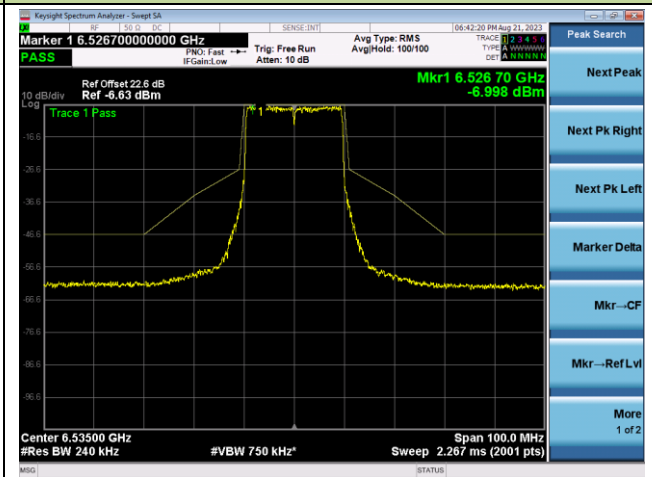

## The Reference Level

## The Mask Data

802.11ax-HE20 - Ant 1 (Nss = 2)

Channel 113 (6515MHz)

The Reference Level

The Mask Data

Channel 117 (6535MHz)

The Reference Level

The Mask Data

Channel 149 (6695MHz)

The Reference Level

The Mask Data

802.11ax-HE20 - Ant 1 (Nss = 2)

Channel 181 (6855MHz)

The Reference Level

The Mask Data

Channel 185 (6875MHz)