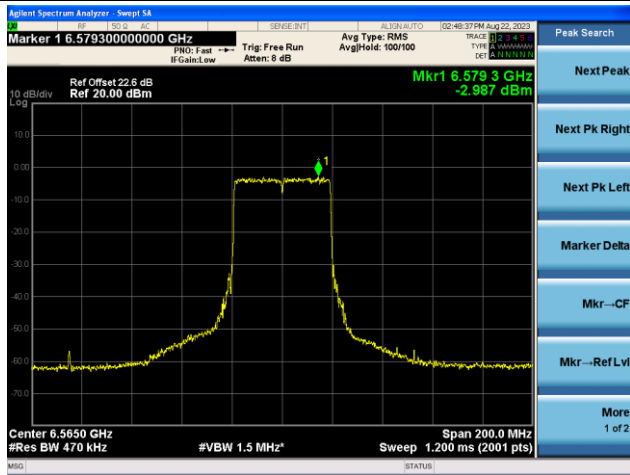

802.11ax-HE40 - Ant 1 (Nss = 2)

Channel 123 (6565MHz)

The Reference Level