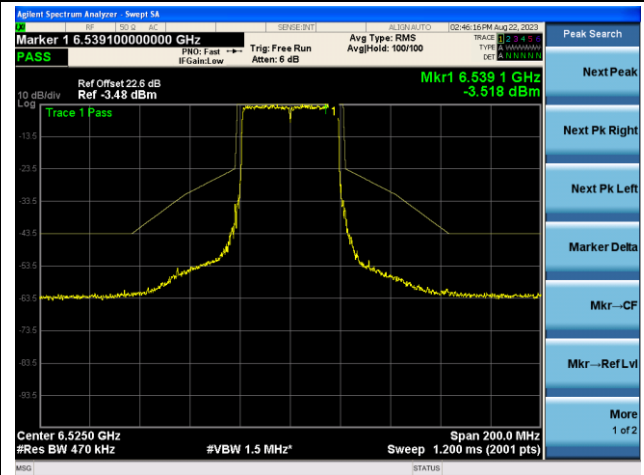

The Reference Level

The Mask Data

Channel 107 (6485MHz)

The Reference Level

The Mask Data

Channel 115 (6525MHz)

The Reference Level

The Mask Data