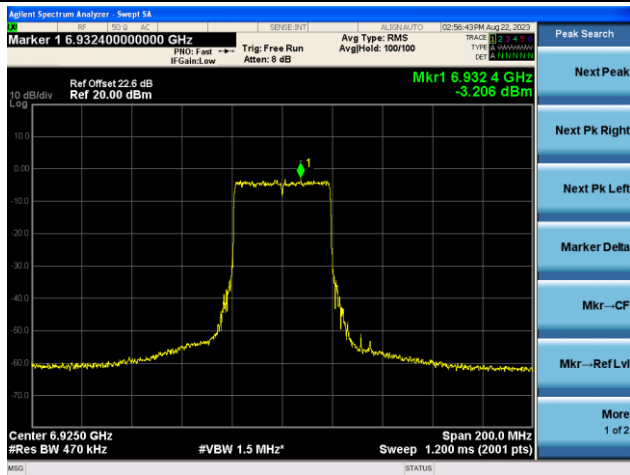

The Reference Level

The Mask Data

802.11ax-HE40 - Ant 1 (Nss = 2)

Channel 187 (6885MHz)

The Reference Level

The Mask Data

Channel 195 (6925MHz)

The Reference Level

The Mask Data

Channel 211 (7005MHz)

The Reference Level

The Mask Data

802.11ax-HE40 - Ant 1 (Nss = 2)

Channel 227 (7085MHz)

The Reference Level

The Mask Data