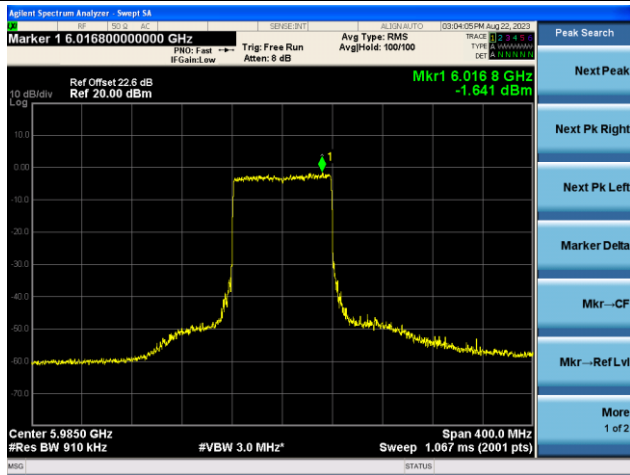

802.11ax-HE80 - Ant 1 (Nss = 2)

Channel 7 (5985MHz)

The Reference Level