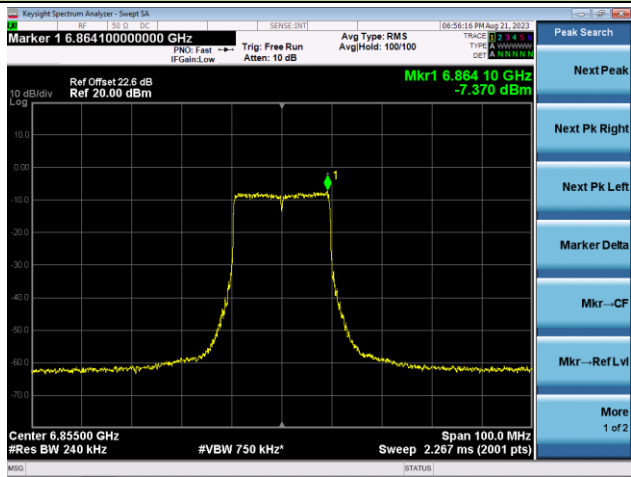

Channel 149 (6695MHz)

The Reference Level

The Mask Data

802.11ax-HE20 - Ant 1 (Nss = 2)

Channel 181 (6855MHz)

The Reference Level

The Mask Data

Channel 185 (6875MHz)

The Reference Level

The Mask Data

Channel 189 (6895MHz)

The Reference Level

The Mask Data

802.11ax-HE20 - Ant 1 (N<sub>ss</sub> = 2)

Channel 213 (7015MHz)

The Reference Level