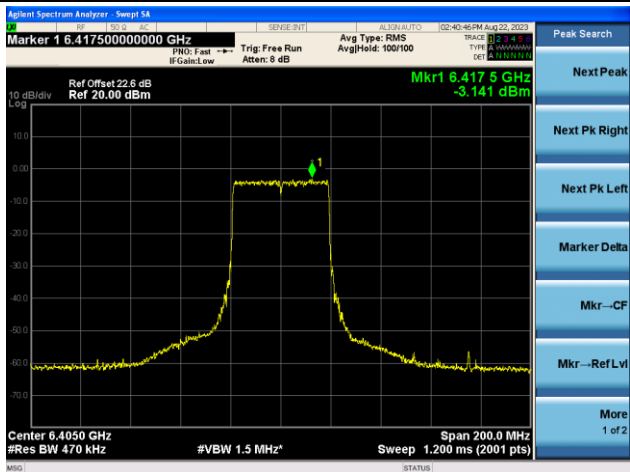

Channel 43 (6165MHz)

The Reference Level

The Mask Data

Channel 91 (6405MHz)

The Reference Level

The Mask Data

802.11ax-HE40 - Ant 1 (Nss = 2)

Channel 99 (6445MHz)

The Reference Level

The Mask Data

Channel 107 (6485MHz)

The Reference Level

The Mask Data

Channel 115 (6525MHz)

The Reference Level

The Mask Data