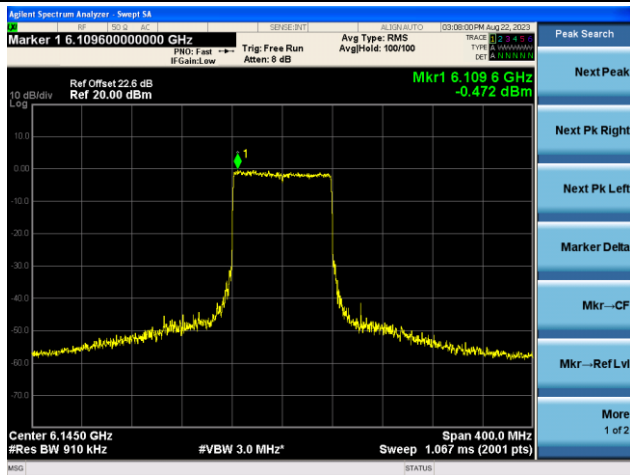

The Mask Data

Channel 211 (7005MHz)

The Reference Level

The Mask Data

802.11ax-HE40 - Ant 1 (Nss = 2)

Channel 227 (7085MHz)

The Reference Level

The Mask Data

802.11ax-HE80 - Ant 1 (Nss = 2)

Channel 7 (5985MHz)

The Reference Level

The Mask Data

Channel 39 (6145MHz)

The Reference Level

The Mask Data

Channel 87 (6385MHz)