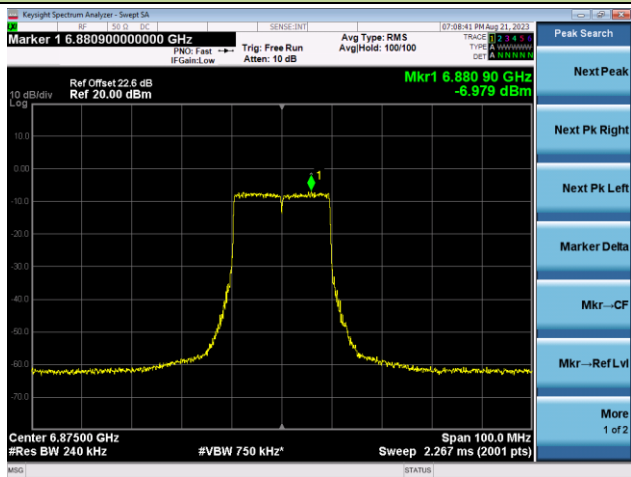

Channel 149 (6695MHz)

The Reference Level

The Mask Data

802.11ax-HE20 - Ant 1 (Nss = 2)

Channel 181 (6855MHz)

The Reference Level

The Mask Data

Channel 185 (6875MHz)

The Reference Level

The Mask Data

Channel 189 (6895MHz)

The Reference Level

The Mask Data

802.11ax-HE20 - Ant 1 (N<sub>ss</sub> = 2)

Channel 213 (7015MHz)

The Reference Level