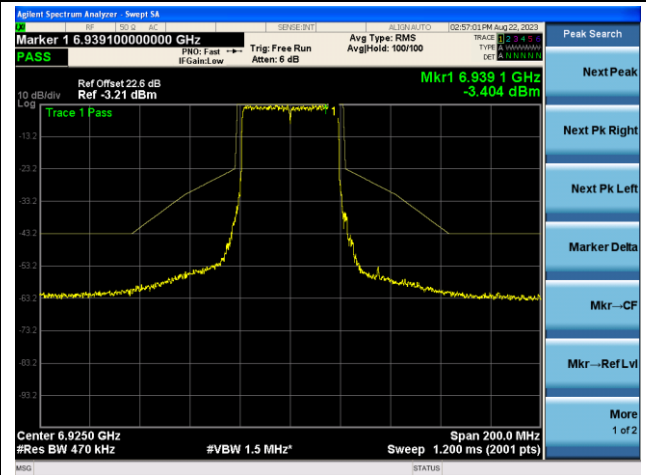

The Reference Level

The Mask Data

802.11ax-HE40 - Ant 1 (Nss = 2)

Channel 187 (6885MHz)

The Reference Level

The Mask Data

Channel 195 (6925MHz)

The Reference Level

The Mask Data

Channel 211 (7005MHz)

The Reference Level

The Mask Data

802.11ax-HE40 - Ant 1 (Nss = 2)

Channel 227 (7085MHz)

The Reference Level

The Mask Data