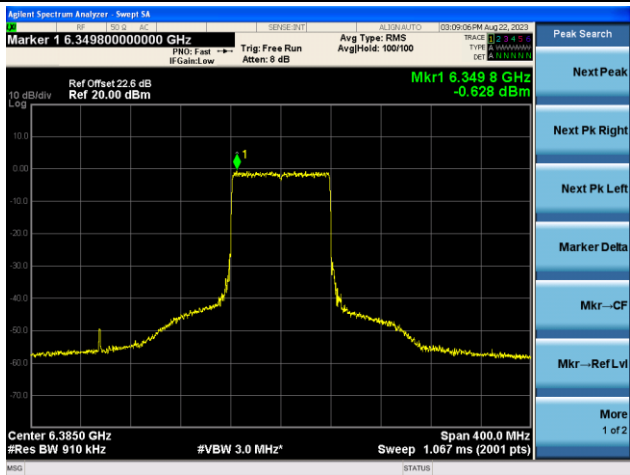

The Mask Data

Channel 211 (7005MHz)

The Reference Level

The Mask Data

802.11ax-HE40 - Ant 1 (Nss = 2)

Channel 227 (7085MHz)

The Reference Level

The Mask Data

802.11ax-HE80 - Ant 1 (Nss = 2)

Channel 7 (5985MHz)

The Reference Level

The Mask Data

Channel 39 (6145MHz)

The Reference Level

The Mask Data

Channel 87 (6385MHz)

The Reference Level

The Mask Data

802.11ax-HE40 - Ant 1 (Nss = 2)

Channel 103 (6465MHz)

The Reference Level

The Mask Data

Channel 119 (6545MHz)

The Reference Level