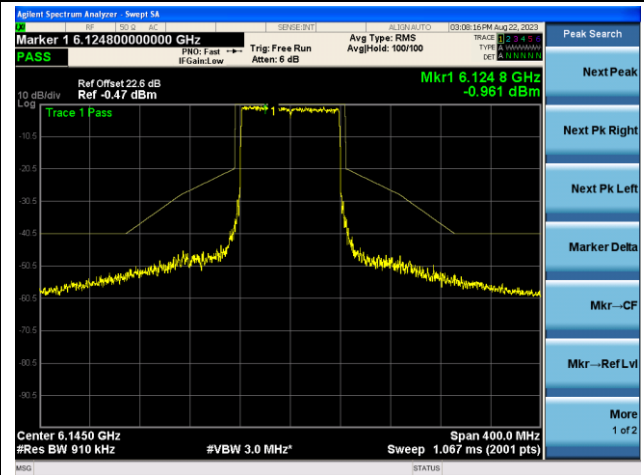

The Mask Data

Channel 211 (7005MHz)

The Reference Level

The Mask Data

802.11ax-HE40 - Ant 1 (Nss = 2)

Channel 227 (7085MHz)

The Reference Level

The Mask Data

802.11ax-HE80 - Ant 1 (Nss = 2)

Channel 7 (5985MHz)

The Reference Level

The Mask Data

Channel 39 (6145MHz)

The Reference Level

The Mask Data

Channel 87 (6385MHz)