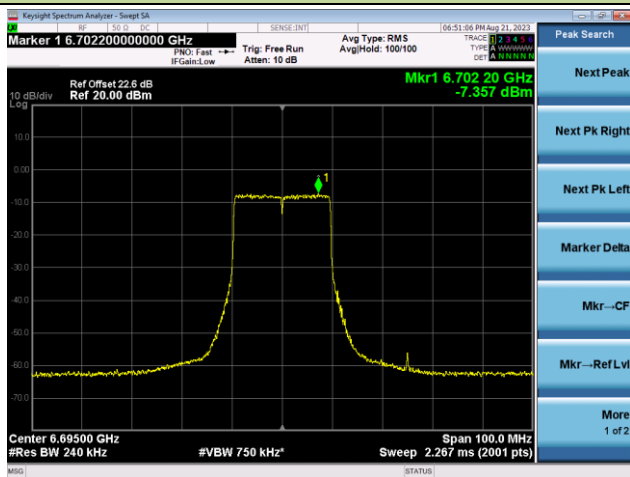

## The Reference Level

## The Mask Data

802.11ax-HE20 - Ant 1 (Nss = 2)

Channel 113 (6515MHz)

The Reference Level

The Mask Data

Channel 117 (6535MHz)

The Reference Level

The Mask Data

Channel 149 (6695MHz)

The Reference Level

The Mask Data

802.11ax-HE20 - Ant 1 (Nss = 2)

Channel 181 (6855MHz)

The Reference Level

The Mask Data

Channel 185 (6875MHz)