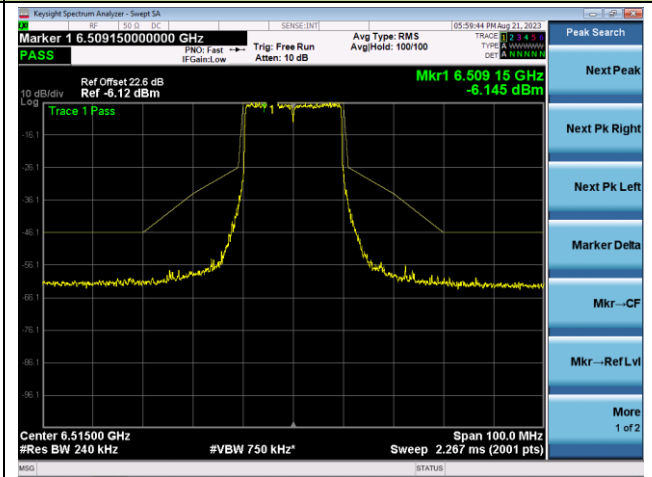

## The Reference Level

## The Mask Data

802.11ax-HE20 - Ant 1 (Nss = 2)

Channel 113 (6515MHz)

The Reference Level

The Mask Data

Channel 117 (6535MHz)

The Reference Level

The Mask Data

Channel 149 (6695MHz)

The Reference Level

The Mask Data

802.11ax-HE20 - Ant 1 (Nss = 2)

Channel 181 (6855MHz)

The Reference Level

The Mask Data

Channel 185 (6875MHz)