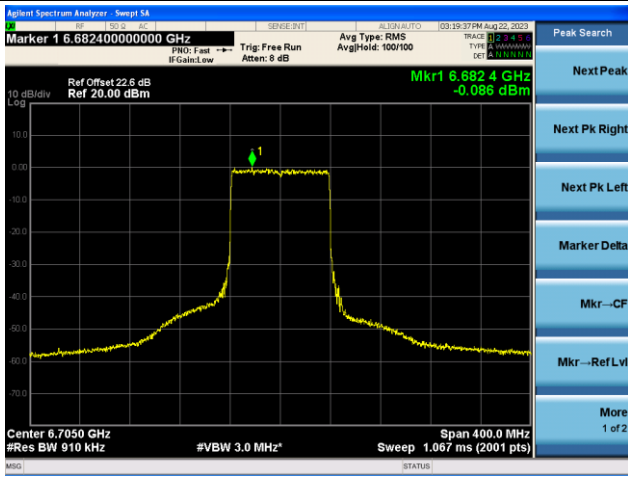

The Reference Level

The Mask Data

802.11ax-HE40 - Ant 1 (Nss = 2)

Channel 103 (6465MHz)

The Reference Level

The Mask Data

Channel 119 (6545MHz)

The Reference Level

The Mask Data

Channel 135 (6625MHz)

The Reference Level

The Mask Data

802.11ax-HE80 - Ant 1 (N<sub>ss</sub> = 2)

Channel 151 (6705MHz)

The Reference Level

The Mask Data

Channel 167 (6785MHz)

The Reference Level

The Mask Data

Channel 183 (6865MHz)

The Reference Level

The Mask Data