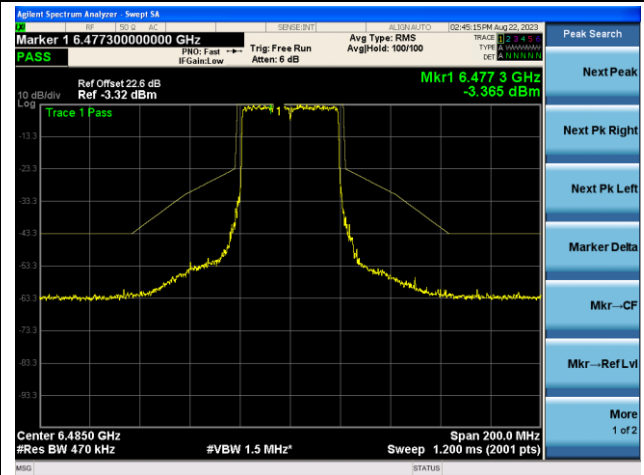

The Reference Level

The Mask Data

Channel 107 (6485MHz)

The Reference Level

The Mask Data

Channel 115 (6525MHz)

The Reference Level

The Mask Data