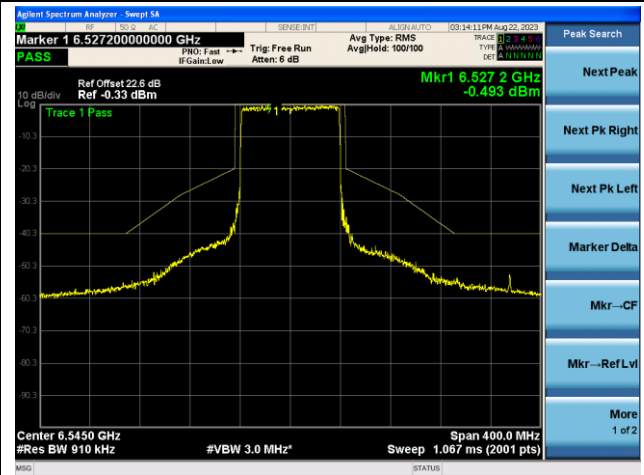

The Reference Level

The Mask Data

802.11ax-HE40 - Ant 1 (Nss = 2)

Channel 103 (6465MHz)

The Reference Level

The Mask Data

Channel 119 (6545MHz)

The Reference Level

The Mask Data

Channel 135 (6625MHz)

The Reference Level

The Mask Data

802.11ax-HE80 - Ant 1 (N<sub>ss</sub> = 2)

Channel 151 (6705MHz)

The Reference Level

The Mask Data