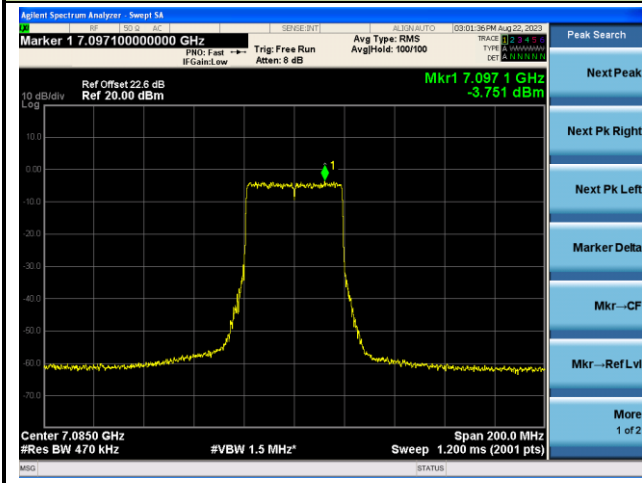

The Mask Data

Channel 211 (7005MHz)

The Reference Level

The Mask Data

802.11ax-HE40 - Ant 1 (Nss = 2)

Channel 227 (7085MHz)

The Reference Level

The Mask Data

802.11ax-HE80 - Ant 1 (Nss = 2)

Channel 7 (5985MHz)

The Reference Level

The Mask Data

Channel 39 (6145MHz)

The Reference Level

The Mask Data

Channel 87 (6385MHz)