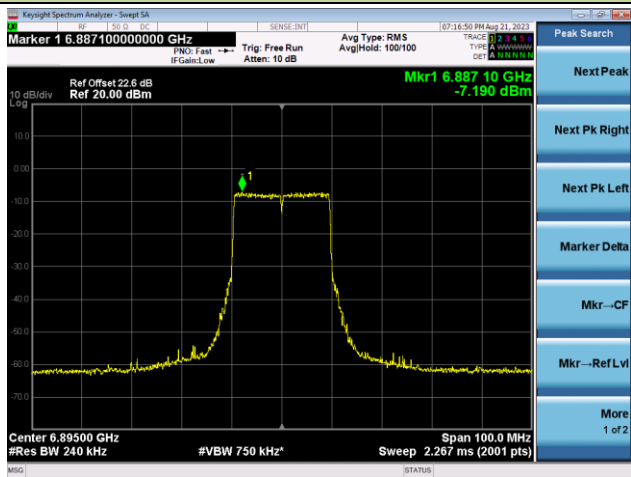

The Reference Level

The Mask Data

Channel 189 (6895MHz)

The Reference Level

The Mask Data

802.11ax-HE20 - Ant 1 (N<sub>ss</sub> = 2)

Channel 213 (7015MHz)

The Reference Level