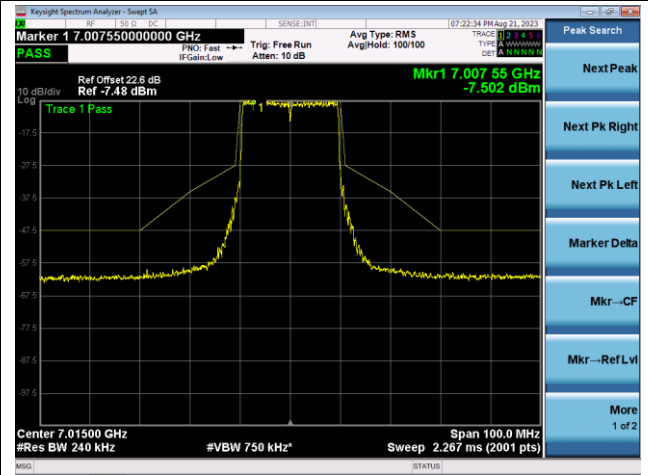

The Mask Data