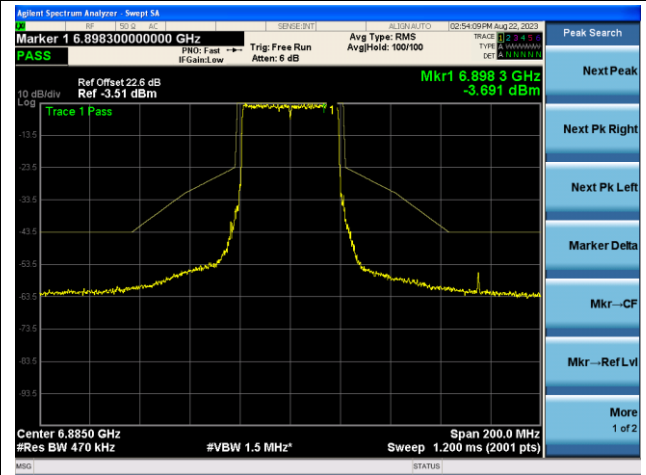

The Reference Level

The Mask Data

802.11ax-HE40 - Ant 1 (Nss = 2)

Channel 187 (6885MHz)

The Reference Level

The Mask Data

Channel 195 (6925MHz)

The Reference Level

The Mask Data

Channel 211 (7005MHz)

The Reference Level

The Mask Data

802.11ax-HE40 - Ant 1 (Nss = 2)

Channel 227 (7085MHz)

The Reference Level

The Mask Data