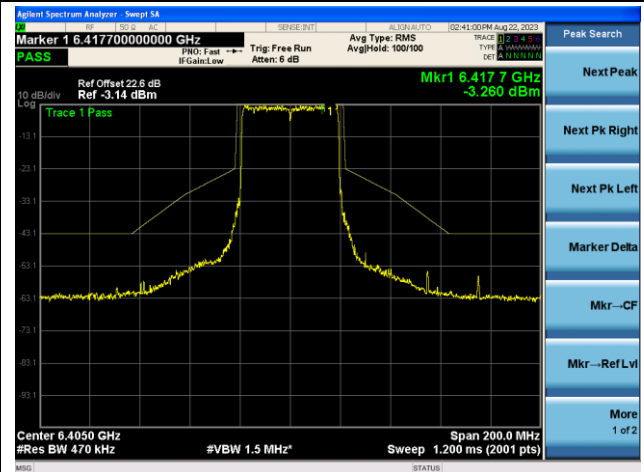

Channel 43 (6165MHz)

The Reference Level

The Mask Data

Channel 91 (6405MHz)

The Reference Level

The Mask Data

802.11ax-HE40 - Ant 1 (Nss = 2)

Channel 99 (6445MHz)

The Reference Level

The Mask Data

Channel 107 (6485MHz)

The Reference Level

The Mask Data

Channel 115 (6525MHz)

The Reference Level

The Mask Data