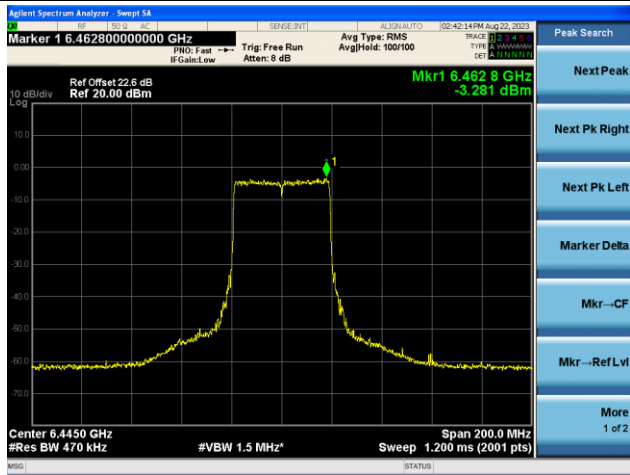

Channel 43 (6165MHz)

The Reference Level

The Mask Data

Channel 91 (6405MHz)

The Reference Level

The Mask Data

802.11ax-HE40 - Ant 1 (Nss = 2)

Channel 99 (6445MHz)

The Reference Level

The Mask Data

Channel 107 (6485MHz)

The Reference Level

The Mask Data

Channel 115 (6525MHz)

The Reference Level

The Mask Data