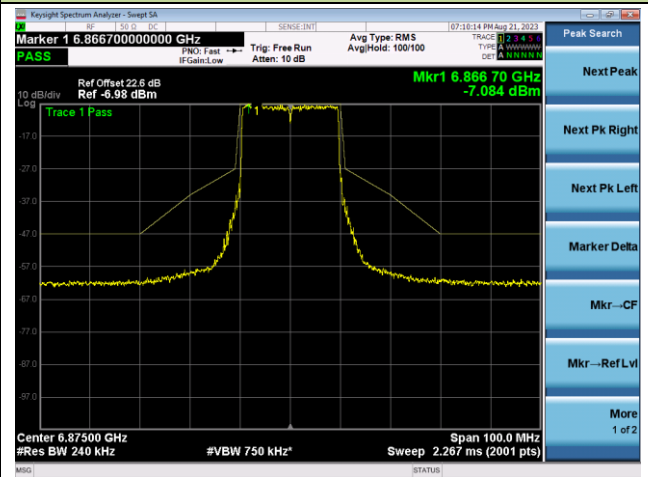

Channel 149 (6695MHz)

The Reference Level

The Mask Data

802.11ax-HE20 - Ant 1 (Nss = 2)

Channel 181 (6855MHz)

The Reference Level

The Mask Data

Channel 185 (6875MHz)

The Reference Level

The Mask Data

Channel 189 (6895MHz)

The Reference Level

The Mask Data

802.11ax-HE20 - Ant 1 (N<sub>ss</sub> = 2)

Channel 213 (7015MHz)

The Reference Level