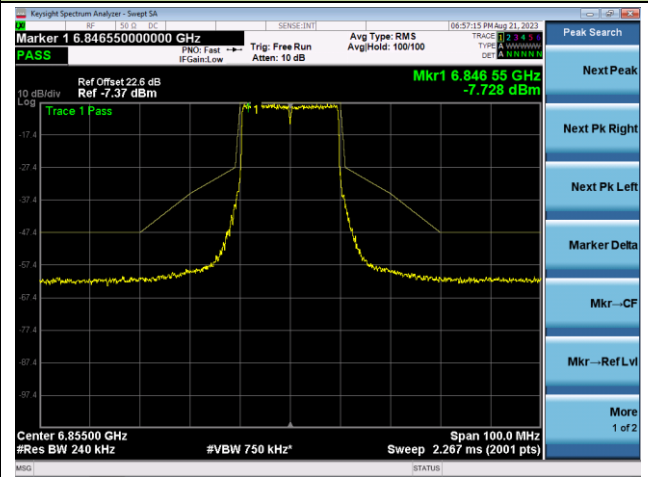

Channel 149 (6695MHz)

The Reference Level

The Mask Data

802.11ax-HE20 - Ant 1 (Nss = 2)

Channel 181 (6855MHz)

The Reference Level

The Mask Data

Channel 185 (6875MHz)

The Reference Level

The Mask Data

Channel 189 (6895MHz)

The Reference Level

The Mask Data

802.11ax-HE20 - Ant 1 (N<sub>ss</sub> = 2)

Channel 213 (7015MHz)

The Reference Level