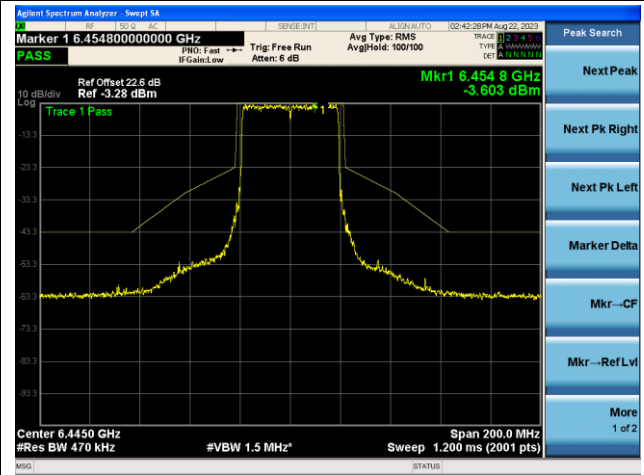

Channel 43 (6165MHz)

The Reference Level

The Mask Data

Channel 91 (6405MHz)

The Reference Level

The Mask Data

802.11ax-HE40 - Ant 1 (Nss = 2)

Channel 99 (6445MHz)

The Reference Level

The Mask Data

Channel 107 (6485MHz)

The Reference Level

The Mask Data

Channel 115 (6525MHz)

The Reference Level

The Mask Data