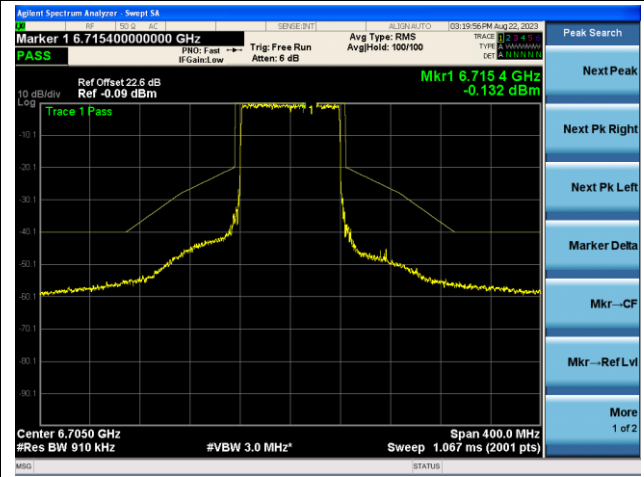

The Mask Data

Channel 135 (6625MHz)

The Reference Level

The Mask Data

802.11ax-HE80 - Ant 1 (N<sub>ss</sub> = 2)

Channel 151 (6705MHz)

The Reference Level

The Mask Data

Channel 167 (6785MHz)

The Reference Level

The Mask Data

Channel 183 (6865MHz)

The Reference Level

The Mask Data