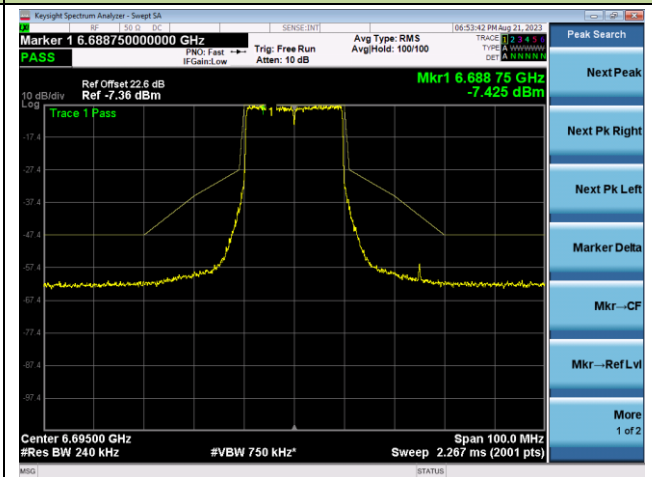

## The Reference Level

## The Mask Data

802.11ax-HE20 - Ant 1 (Nss = 2)

Channel 113 (6515MHz)

The Reference Level

The Mask Data

Channel 117 (6535MHz)

The Reference Level

The Mask Data

Channel 149 (6695MHz)

The Reference Level

The Mask Data

802.11ax-HE20 - Ant 1 (Nss = 2)

Channel 181 (6855MHz)

The Reference Level

The Mask Data

Channel 185 (6875MHz)