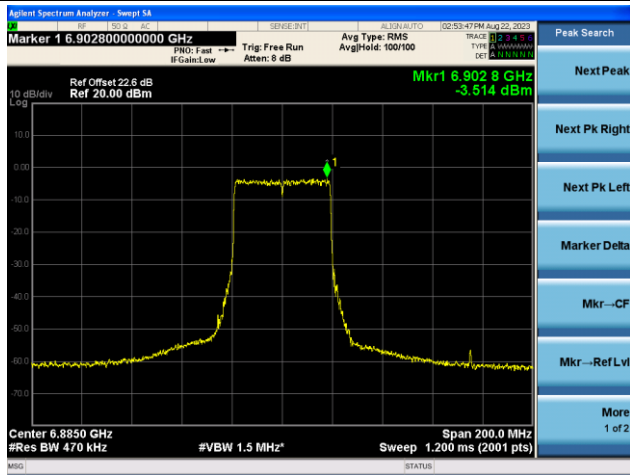

The Reference Level

The Mask Data

802.11ax-HE40 - Ant 1 (Nss = 2)

Channel 187 (6885MHz)

The Reference Level

The Mask Data

Channel 195 (6925MHz)

The Reference Level

The Mask Data

Channel 211 (7005MHz)

The Reference Level

The Mask Data

802.11ax-HE40 - Ant 1 (Nss = 2)

Channel 227 (7085MHz)

The Reference Level

The Mask Data