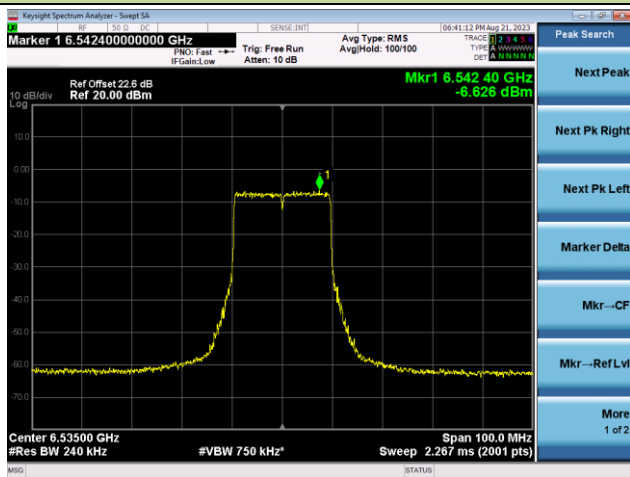

## The Reference Level

## The Mask Data

802.11ax-HE20 - Ant 1 (Nss = 2)

Channel 113 (6515MHz)

The Reference Level

The Mask Data

Channel 117 (6535MHz)

The Reference Level

The Mask Data

Channel 149 (6695MHz)

The Reference Level

The Mask Data

802.11ax-HE20 - Ant 1 (Nss = 2)

Channel 181 (6855MHz)

The Reference Level

The Mask Data

Channel 185 (6875MHz)