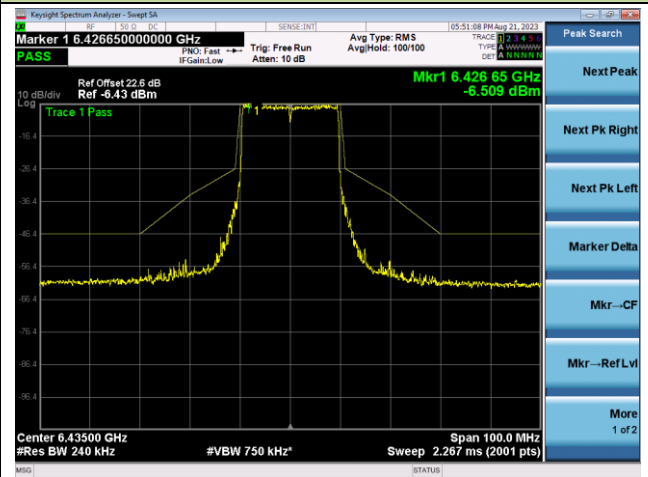

The Mask Data