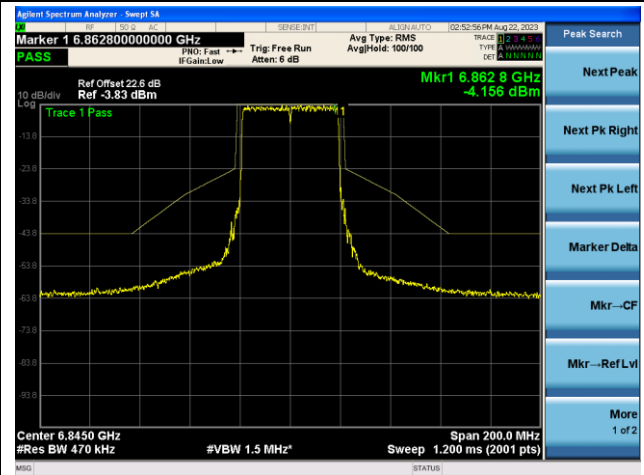

The Reference Level

The Mask Data

Channel 107 (6485MHz)

The Reference Level

The Mask Data

Channel 115 (6525MHz)

The Reference Level

The Mask Data

802.11ax-HE40 - Ant 1 (Nss = 2)

Channel 123 (6565MHz)

The Reference Level

The Mask Data

Channel 147 (6685MHz)

The Reference Level

The Mask Data

Channel 179 (6845MHz)

The Reference Level

The Mask Data

802.11ax-HE40 - Ant 1 (Nss = 2)

Channel 187 (6885MHz)

The Reference Level

The Mask Data

Channel 195 (6925MHz)

The Reference Level