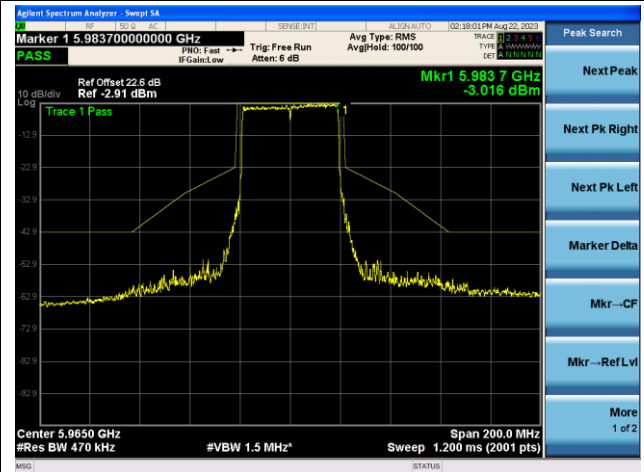

The Reference Level

The Mask Data

Channel 189 (6895MHz)

The Reference Level

The Mask Data

802.11ax-HE20 - Ant 1 (N<sub>ss</sub> = 2)

Channel 213 (7015MHz)

The Reference Level

The Mask Data

Channel 229 (7095MHz)

The Reference Level

The Mask Data

802.11ax-HE40 - Ant 1 (Nss = 2)

Channel 3 (5965MHz)

The Reference Level

The Mask Data