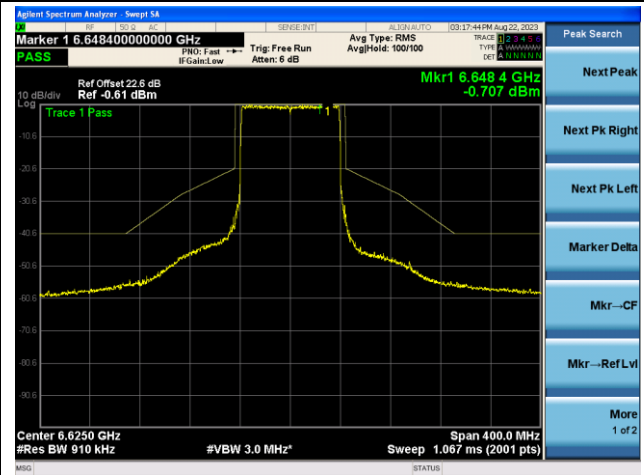

The Reference Level

The Mask Data

802.11ax-HE40 - Ant 1 (Nss = 2)

Channel 103 (6465MHz)

The Reference Level

The Mask Data

Channel 119 (6545MHz)

The Reference Level

The Mask Data

Channel 135 (6625MHz)

The Reference Level

The Mask Data

802.11ax-HE80 - Ant 1 (N<sub>ss</sub> = 2)

Channel 151 (6705MHz)

The Reference Level

The Mask Data

Channel 167 (6785MHz)

The Reference Level

The Mask Data

Channel 183 (6865MHz)

The Reference Level

The Mask Data