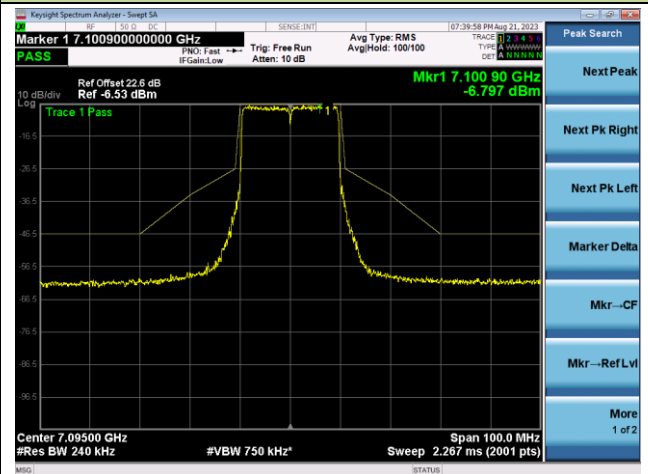

The Mask Data

Channel 229 (7095MHz)

The Reference Level

The Mask Data

802.11ax-HE40 - Ant 1 (Nss = 2)

Channel 3 (5965MHz)

The Reference Level

The Mask Data