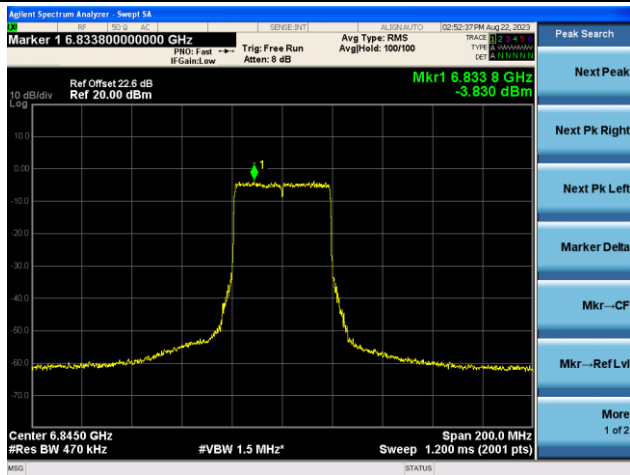

The Reference Level

The Mask Data

Channel 107 (6485MHz)

The Reference Level

The Mask Data

Channel 115 (6525MHz)

The Reference Level

The Mask Data

802.11ax-HE40 - Ant 1 (Nss = 2)

Channel 123 (6565MHz)

The Reference Level

The Mask Data

Channel 147 (6685MHz)

The Reference Level

The Mask Data

Channel 179 (6845MHz)

The Reference Level

The Mask Data

802.11ax-HE40 - Ant 1 (Nss = 2)

Channel 187 (6885MHz)

The Reference Level

The Mask Data

Channel 195 (6925MHz)

The Reference Level