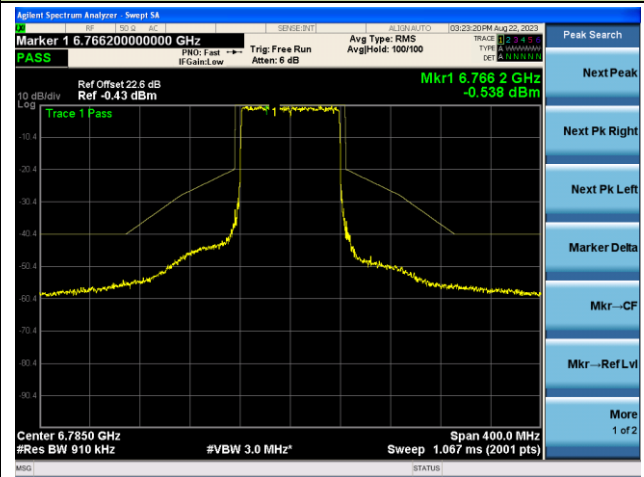

The Mask Data

Channel 135 (6625MHz)

The Reference Level

The Mask Data

802.11ax-HE80 - Ant 1 (N<sub>ss</sub> = 2)

Channel 151 (6705MHz)

The Reference Level

The Mask Data

Channel 167 (6785MHz)

The Reference Level

The Mask Data

Channel 183 (6865MHz)

The Reference Level

The Mask Data