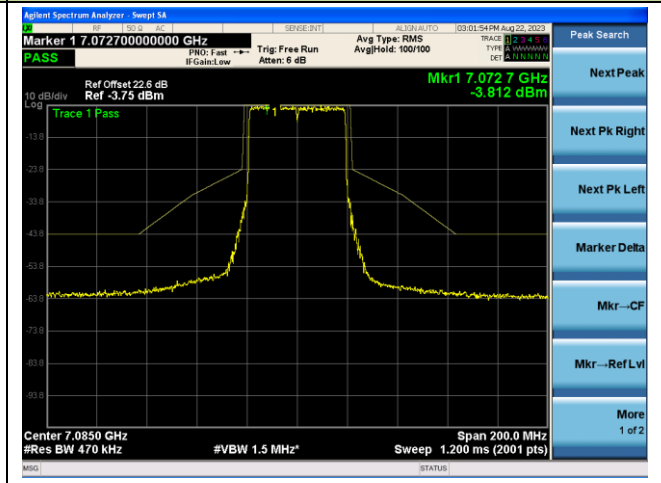

The Reference Level

The Mask Data

802.11ax-HE40 - Ant 1 (Nss = 2)

Channel 187 (6885MHz)

The Reference Level

The Mask Data

Channel 195 (6925MHz)

The Reference Level

The Mask Data

Channel 211 (7005MHz)

The Reference Level

The Mask Data

802.11ax-HE40 - Ant 1 (Nss = 2)

Channel 227 (7085MHz)

The Reference Level

The Mask Data

802.11ax-HE80 - Ant 1 (Nss = 2)

Channel 7 (5985MHz)

The Reference Level

The Mask Data

Channel 39 (6145MHz)

The Reference Level

The Mask Data

Channel 87 (6385MHz)