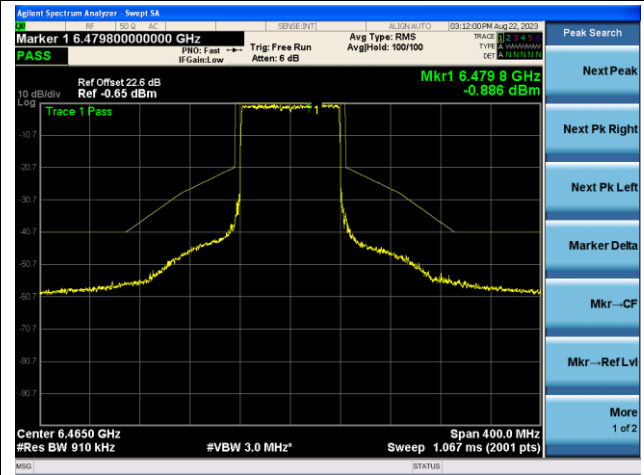

802.11ax-HE80 - Ant 1 (Nss = 2)

Channel 7 (5985MHz)

The Reference Level

The Mask Data

Channel 39 (6145MHz)

The Reference Level

The Mask Data

Channel 87 (6385MHz)

The Reference Level

The Mask Data

802.11ax-HE40 - Ant 1 (Nss = 2)

Channel 103 (6465MHz)

The Reference Level

The Mask Data

Channel 119 (6545MHz)

The Reference Level

The Mask Data

Channel 135 (6625MHz)

The Reference Level

The Mask Data

802.11ax-HE80 - Ant 1 (N<sub>ss</sub> = 2)

Channel 151 (6705MHz)

The Reference Level

The Mask Data