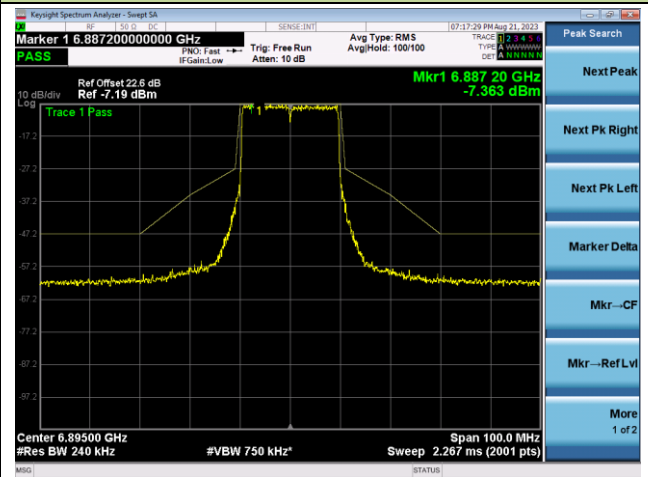

The Reference Level

The Mask Data

Channel 189 (6895MHz)

The Reference Level

The Mask Data

802.11ax-HE20 - Ant 1 (N<sub>ss</sub> = 2)

Channel 213 (7015MHz)

The Reference Level