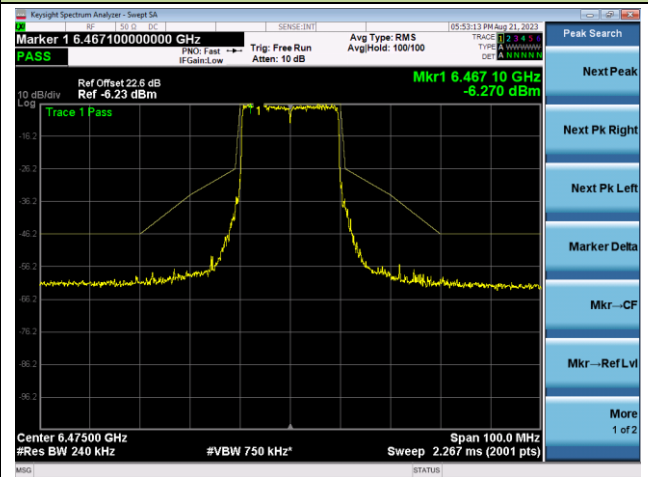

The Mask Data