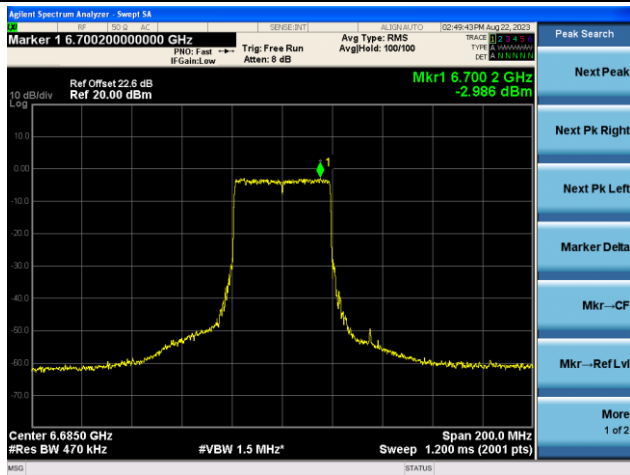

The Reference Level

The Mask Data

Channel 107 (6485MHz)

The Reference Level

The Mask Data

Channel 115 (6525MHz)

The Reference Level

The Mask Data

802.11ax-HE40 - Ant 1 (Nss = 2)

Channel 123 (6565MHz)

The Reference Level

The Mask Data

Channel 147 (6685MHz)

The Reference Level

The Mask Data

Channel 179 (6845MHz)

The Reference Level

The Mask Data

802.11ax-HE40 - Ant 1 (Nss = 2)

Channel 187 (6885MHz)

The Reference Level

The Mask Data

Channel 195 (6925MHz)

The Reference Level