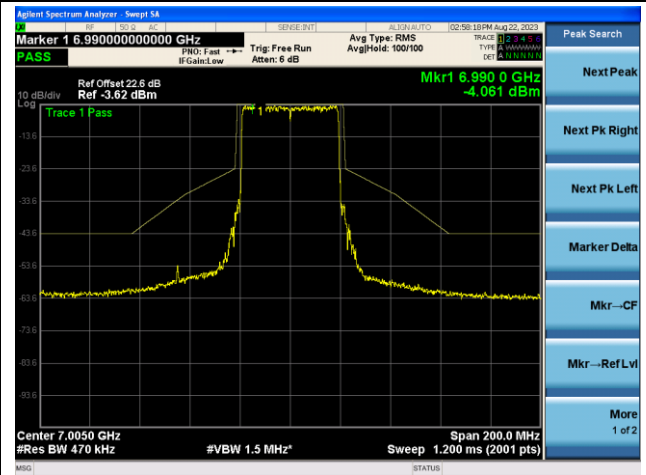

The Reference Level

The Mask Data

802.11ax-HE40 - Ant 1 (Nss = 2)

Channel 187 (6885MHz)

The Reference Level

The Mask Data

Channel 195 (6925MHz)

The Reference Level

The Mask Data

Channel 211 (7005MHz)

The Reference Level

The Mask Data

802.11ax-HE40 - Ant 1 (Nss = 2)

Channel 227 (7085MHz)

The Reference Level

The Mask Data

802.11ax-HE80 - Ant 1 (Nss = 2)

Channel 7 (5985MHz)

The Reference Level

The Mask Data

Channel 39 (6145MHz)

The Reference Level

The Mask Data

Channel 87 (6385MHz)