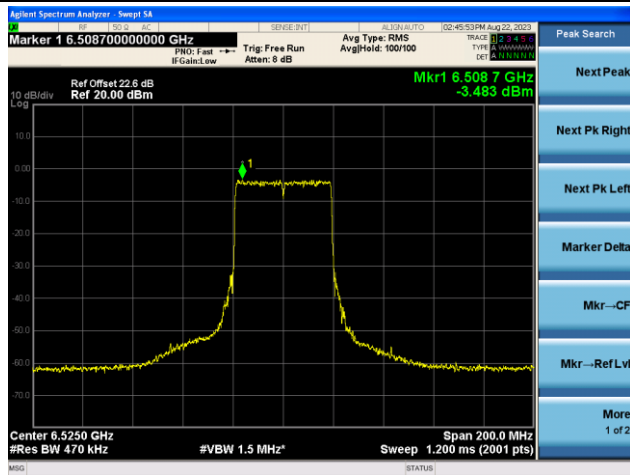

The Reference Level

The Mask Data

Channel 107 (6485MHz)

The Reference Level

The Mask Data

Channel 115 (6525MHz)

The Reference Level

The Mask Data