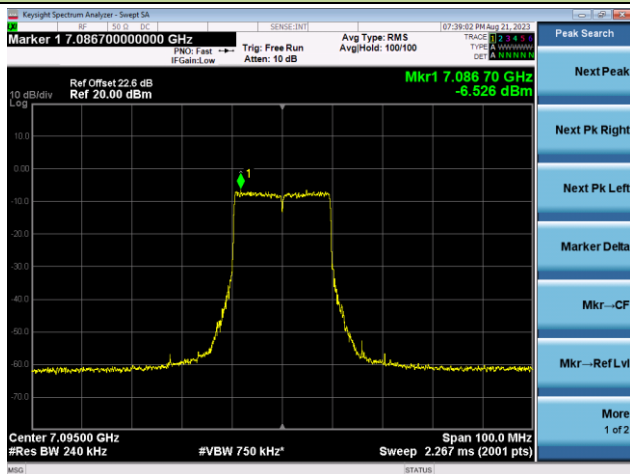

Channel 229 (7095MHz)

The Reference Level