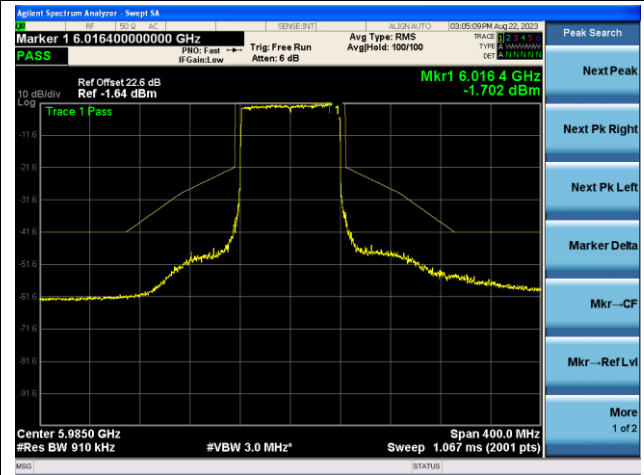

The Reference Level

The Mask Data

802.11ax-HE40 - Ant 1 (Nss = 2)

Channel 187 (6885MHz)

The Reference Level

The Mask Data

Channel 195 (6925MHz)

The Reference Level

The Mask Data

Channel 211 (7005MHz)

The Reference Level

The Mask Data

802.11ax-HE40 - Ant 1 (Nss = 2)

Channel 227 (7085MHz)

The Reference Level

The Mask Data

802.11ax-HE80 - Ant 1 (Nss = 2)

Channel 7 (5985MHz)

The Reference Level

The Mask Data

Channel 39 (6145MHz)

The Reference Level

The Mask Data

Channel 87 (6385MHz)