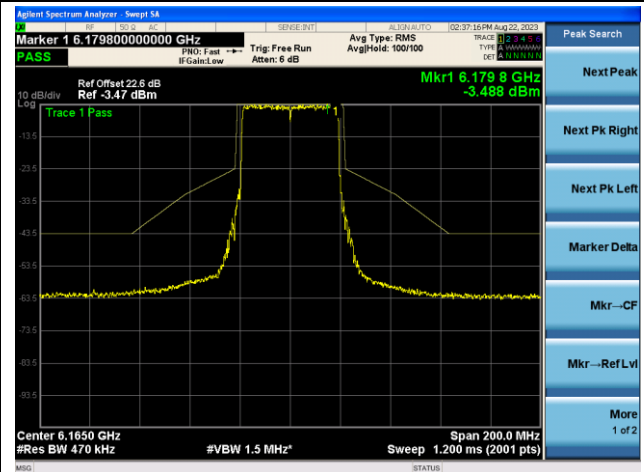

The Mask Data