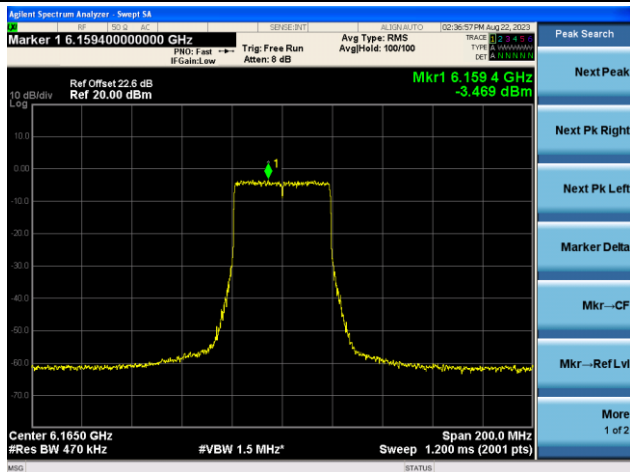

Channel 43 (6165MHz)

The Reference Level