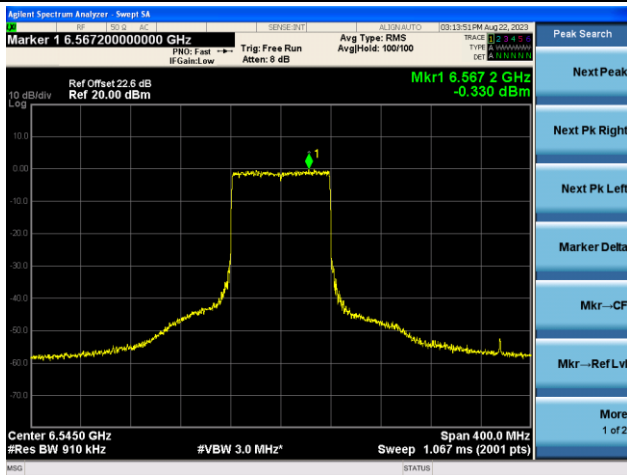

The Reference Level

The Mask Data

802.11ax-HE40 - Ant 1 (Nss = 2)

Channel 103 (6465MHz)

The Reference Level

The Mask Data

Channel 119 (6545MHz)

The Reference Level

The Mask Data

Channel 135 (6625MHz)

The Reference Level

The Mask Data

802.11ax-HE80 - Ant 1 (N<sub>ss</sub> = 2)

Channel 151 (6705MHz)

The Reference Level

The Mask Data