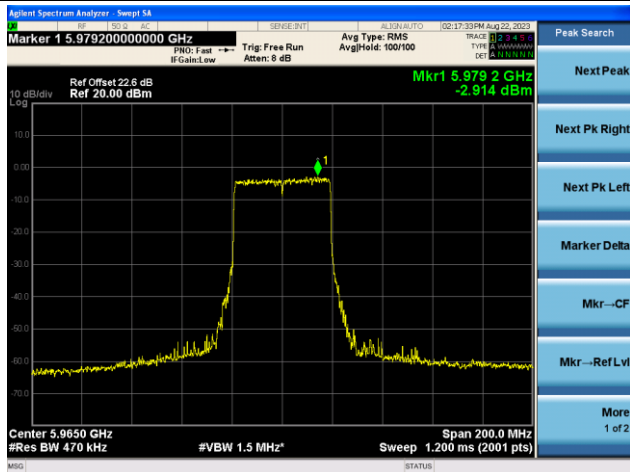

The Mask Data

Channel 229 (7095MHz)

The Reference Level

The Mask Data

802.11ax-HE40 - Ant 1 (Nss = 2)

Channel 3 (5965MHz)

The Reference Level

The Mask Data