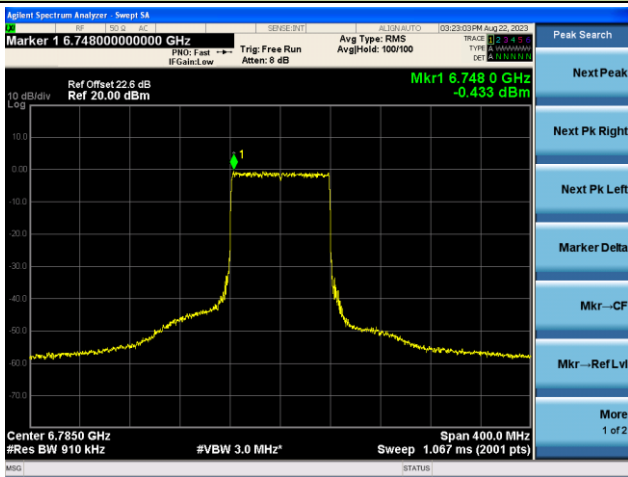

The Mask Data

Channel 135 (6625MHz)

The Reference Level

The Mask Data

802.11ax-HE80 - Ant 1 (N<sub>ss</sub> = 2)

Channel 151 (6705MHz)

The Reference Level

The Mask Data

Channel 167 (6785MHz)

The Reference Level

The Mask Data

Channel 183 (6865MHz)

The Reference Level

The Mask Data