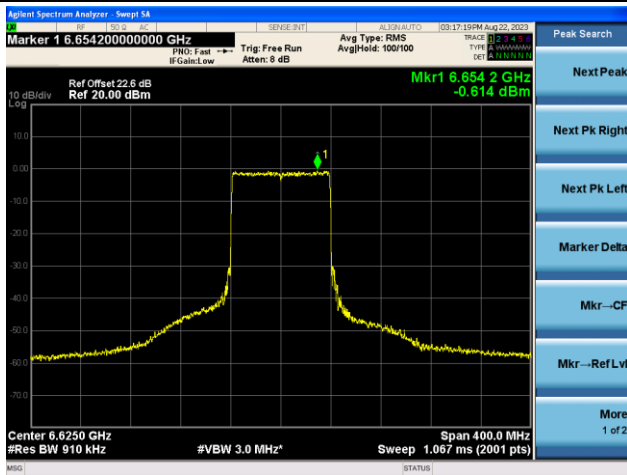

802.11ax-HE80 - Ant 1 (Nss = 2)

Channel 7 (5985MHz)

The Reference Level

The Mask Data

Channel 39 (6145MHz)

The Reference Level

The Mask Data

Channel 87 (6385MHz)

The Reference Level

The Mask Data

802.11ax-HE40 - Ant 1 (Nss = 2)

Channel 103 (6465MHz)

The Reference Level

The Mask Data

Channel 119 (6545MHz)

The Reference Level

The Mask Data

Channel 135 (6625MHz)

The Reference Level

The Mask Data

802.11ax-HE80 - Ant 1 (N<sub>ss</sub> = 2)

Channel 151 (6705MHz)

The Reference Level

The Mask Data