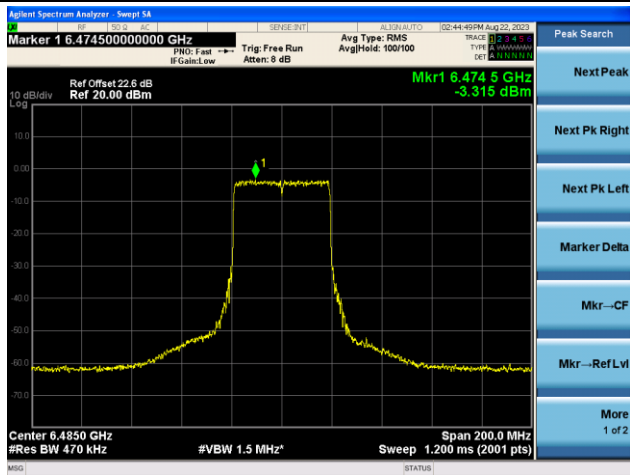

The Reference Level

The Mask Data

Channel 107 (6485MHz)

The Reference Level

The Mask Data

Channel 115 (6525MHz)

The Reference Level

The Mask Data