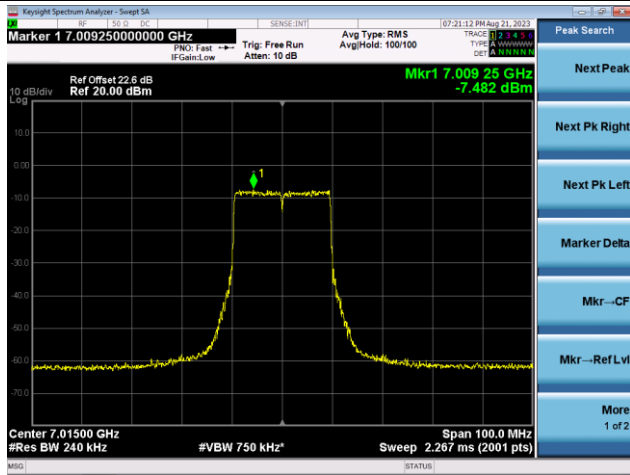

The Reference Level

The Mask Data

Channel 189 (6895MHz)

The Reference Level

The Mask Data

802.11ax-HE20 - Ant 1 (N<sub>ss</sub> = 2)

Channel 213 (7015MHz)

The Reference Level