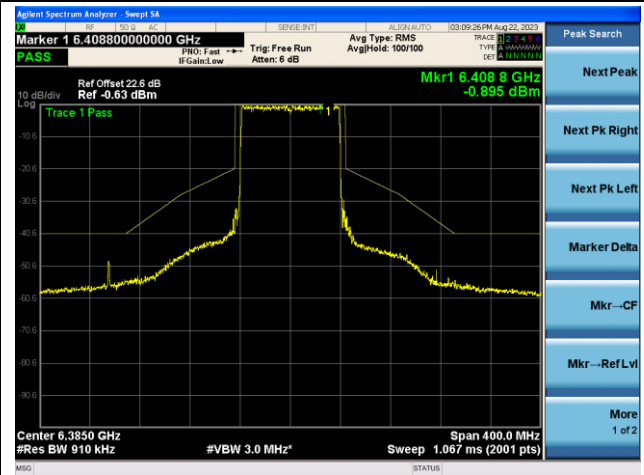

The Mask Data

Channel 211 (7005MHz)

The Reference Level

The Mask Data

802.11ax-HE40 - Ant 1 (Nss = 2)

Channel 227 (7085MHz)

The Reference Level

The Mask Data

802.11ax-HE80 - Ant 1 (Nss = 2)

Channel 7 (5985MHz)

The Reference Level

The Mask Data

Channel 39 (6145MHz)

The Reference Level

The Mask Data

Channel 87 (6385MHz)

The Reference Level

The Mask Data

802.11ax-HE40 - Ant 1 (Nss = 2)

Channel 103 (6465MHz)

The Reference Level

The Mask Data

Channel 119 (6545MHz)

The Reference Level