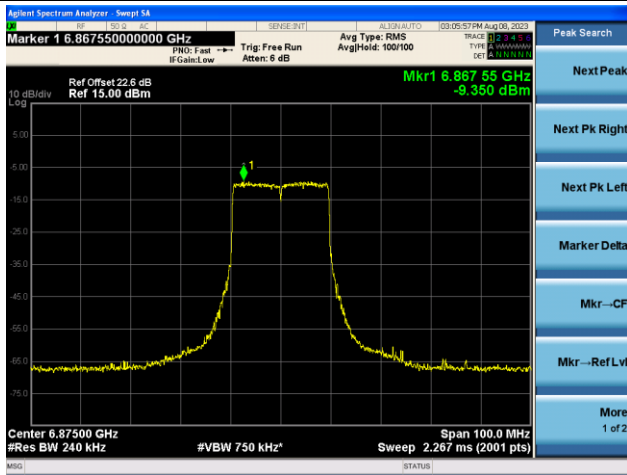

Channel 117 (6535MHz)

The Reference Level

The Mask Data

Channel 149 (6695MHz)

The Reference Level

The Mask Data

Channel 181 (6855MHz)

The Reference Level

The Mask Data

802.11ax-HE20 - Ant 2 (Nss = 1)

Channel 185 (6875MHz)

The Reference Level

The Mask Data

Channel 189 (6895MHz)

The Reference Level

The Mask Data

Channel 213 (7015MHz)

The Reference Level

The Mask Data