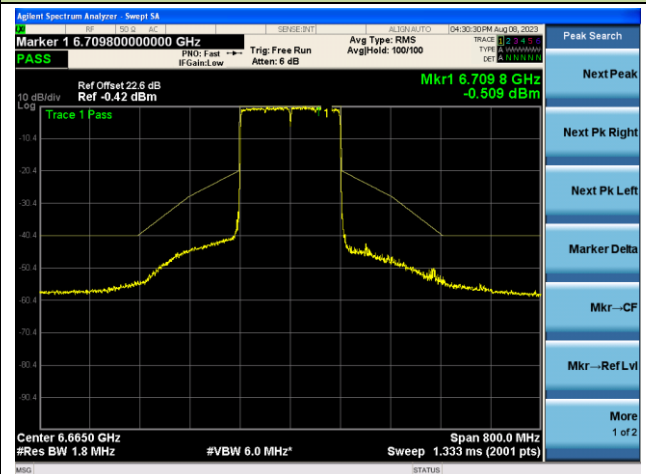

The Reference Level

The Mask Data

Channel 79 (6345MHz)

The Reference Level

The Mask Data

802.11ax-HE160 - Ant 1 (Nss = 1)

Channel 111 (6505MHz)

The Reference Level

The Mask Data

Channel 143 (6665MHz)

The Reference Level

The Mask Data

Channel 175 (6825MHz)

The Reference Level

The Mask Data

802.11ax-HE160 - Ant 1 (N_{ss} = 1)

Channel 207 (6985MHz)

The Reference Level

The Mask Data

802.11ax-HE20 - Ant 2 (Nss = 1)

Channel 1 (5955MHz)

The Reference Level

The Mask Data

Channel 4 (6175MHz)

The Reference Level

The Mask Data

Channel 93 (6415MHz)

The Reference Level

The Mask Data

802.11ax-HE20 - Ant 2 (Nss = 1)

Channel 97 (6435MHz)

The Reference Level