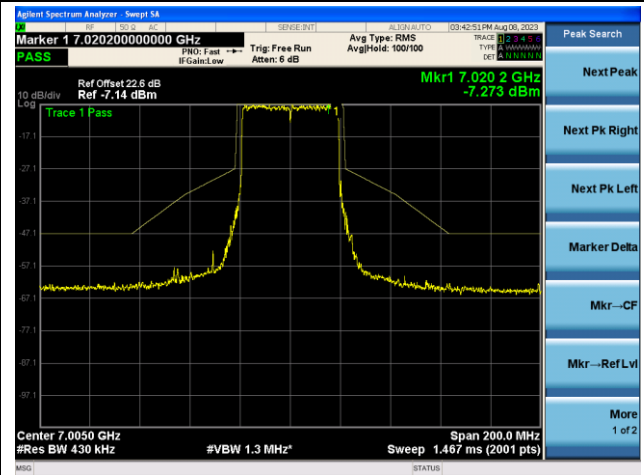

802.11ax-HE40 - Ant 1 (Nss = 1)

Channel 187 (6885MHz)

The Reference Level

The Mask Data

Channel 195 (6925MHz)

The Reference Level

The Mask Data

Channel 211 (7005MHz)

The Reference Level

The Mask Data

802.11ax-HE40 - Ant 1 (Nss = 1)

Channel 227 (7085MHz)

The Reference Level

The Mask Data

802.11ax-HE80 - Ant 1 (Nss = 1)

Channel 7 (5985MHz)

The Reference Level

The Mask Data

Channel 39 (6145MHz)

The Reference Level

The Mask Data

Channel 87 (6385MHz)

The Reference Level

The Mask Data