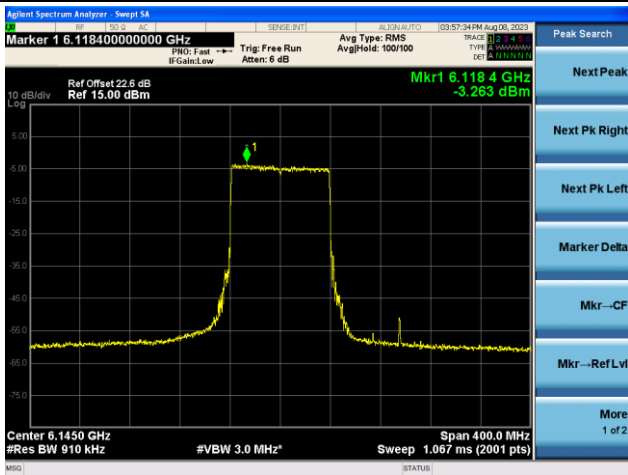

The Reference Level

The Mask Data

Channel 39 (6145MHz)

The Reference Level

The Mask Data

Channel 87 (6385MHz)

The Reference Level

The Mask Data