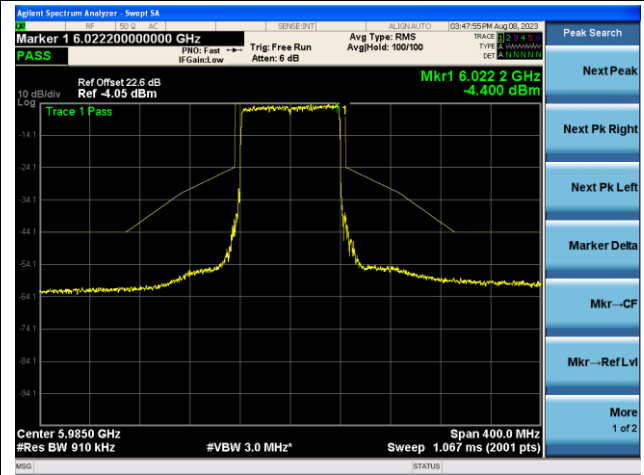

The Reference Level

The Mask Data

802.11ax-HE40 - Ant 1 (Nss = 1)

Channel 227 (7085MHz)

The Reference Level

The Mask Data

802.11ax-HE80 - Ant 1 (Nss = 1)

Channel 7 (5985MHz)

The Reference Level

The Mask Data

Channel 39 (6145MHz)

The Reference Level

The Mask Data

Channel 87 (6385MHz)

The Reference Level

The Mask Data