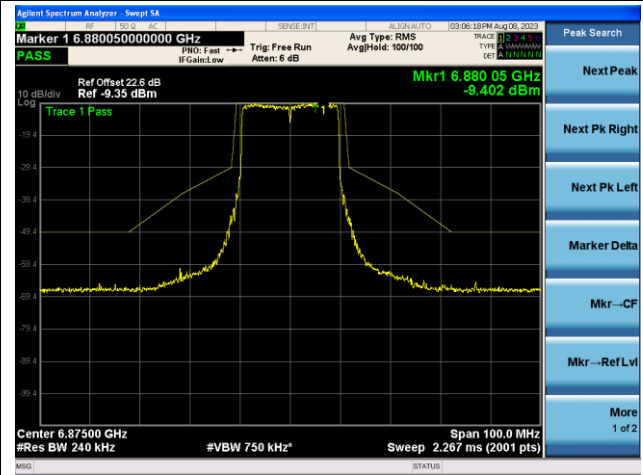

Channel 117 (6535MHz)

The Reference Level

The Mask Data

Channel 149 (6695MHz)

The Reference Level

The Mask Data

Channel 181 (6855MHz)

The Reference Level

The Mask Data

802.11ax-HE20 - Ant 2 (Nss = 1)

Channel 185 (6875MHz)

The Reference Level

The Mask Data

Channel 189 (6895MHz)

The Reference Level

The Mask Data

Channel 213 (7015MHz)

The Reference Level

The Mask Data