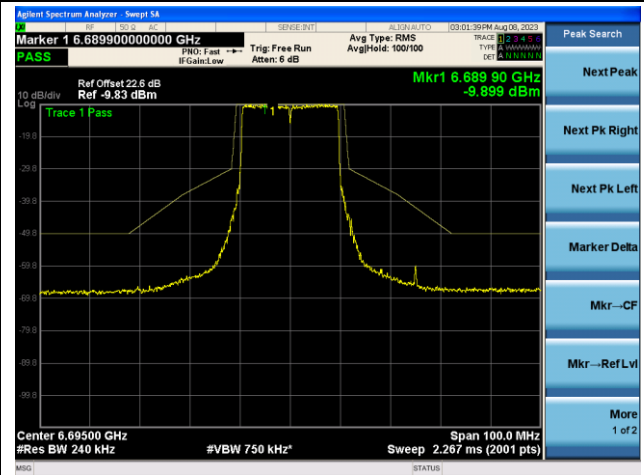

The Mask Data

Channel 105 (6475MHz)

The Reference Level

The Mask Data

Channel 113 (6515MHz)

The Reference Level

The Mask Data

802.11ax-HE20 - Ant 2 (Nss = 1)

Channel 117 (6535MHz)

The Reference Level

The Mask Data

Channel 149 (6695MHz)

The Reference Level

The Mask Data

Channel 181 (6855MHz)

The Reference Level

The Mask Data

802.11ax-HE20 - Ant 2 (Nss = 1)

Channel 185 (6875MHz)

The Reference Level

The Mask Data

Channel 189 (6895MHz)

The Reference Level

The Mask Data

Channel 213 (7015MHz)

The Reference Level

The Mask Data