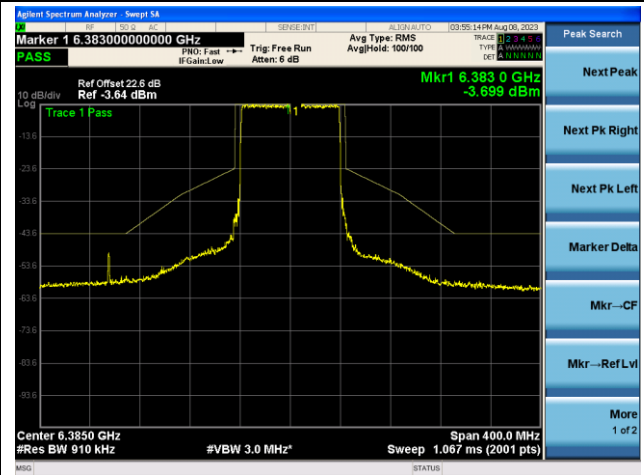

The Reference Level

The Mask Data

Channel 39 (6145MHz)

The Reference Level

The Mask Data

Channel 87 (6385MHz)

The Reference Level

The Mask Data