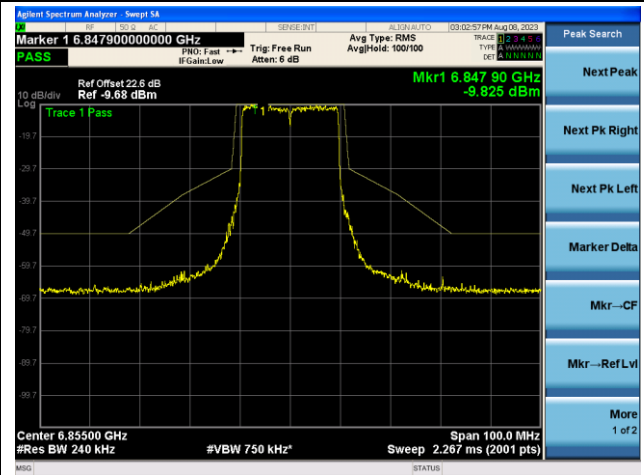

The Mask Data

Channel 105 (6475MHz)

The Reference Level

The Mask Data

Channel 113 (6515MHz)

The Reference Level

The Mask Data

802.11ax-HE20 - Ant 2 (Nss = 1)

Channel 117 (6535MHz)

The Reference Level

The Mask Data

Channel 149 (6695MHz)

The Reference Level

The Mask Data

Channel 181 (6855MHz)

The Reference Level

The Mask Data

802.11ax-HE20 - Ant 2 (Nss = 1)

Channel 185 (6875MHz)

The Reference Level

The Mask Data

Channel 189 (6895MHz)

The Reference Level

The Mask Data

Channel 213 (7015MHz)

The Reference Level

The Mask Data