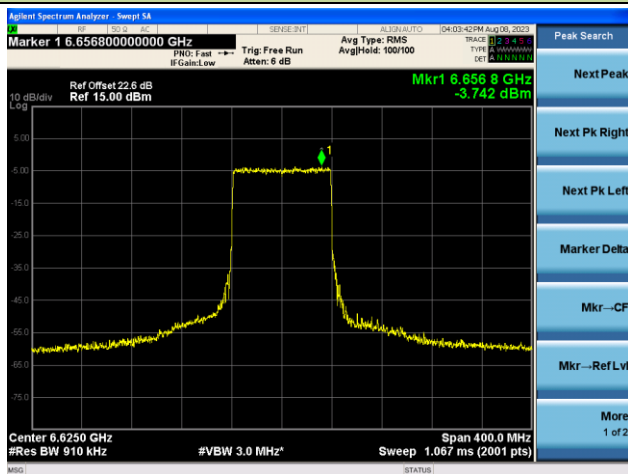

The Reference Level

The Mask Data

Channel 39 (6145MHz)

The Reference Level

The Mask Data

Channel 87 (6385MHz)

The Reference Level

The Mask Data

802.11ax-HE40 - Ant 1 (Nss = 1)

Channel 103 (6465MHz)

The Reference Level

The Mask Data

Channel 119 (6545MHz)

The Reference Level

The Mask Data

Channel 135 (6625MHz)

The Reference Level

The Mask Data

802.11ax-HE80 - Ant 1 (Nss = 1)

Channel 151 (6705MHz)

The Reference Level

The Mask Data

Channel 167 (6785MHz)

The Reference Level