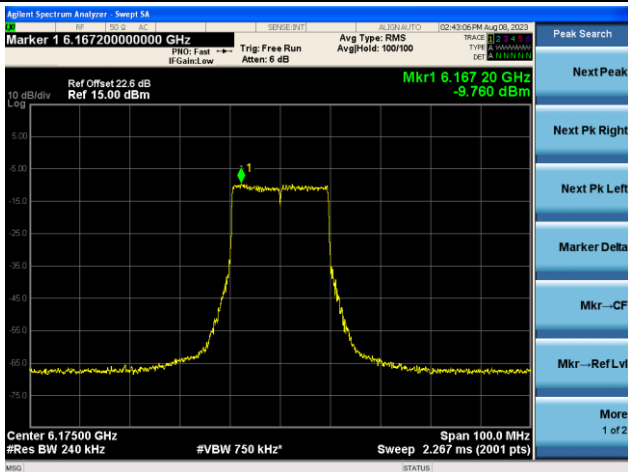

Channel 207 (6985MHz)

The Reference Level

The Mask Data

802.11ax-HE20 - Ant 2 (Nss = 1)

Channel 1 (5955MHz)

The Reference Level

The Mask Data

Channel 4 (6175MHz)

The Reference Level

The Mask Data

Channel 93 (6415MHz)

The Reference Level

The Mask Data

802.11ax-HE20 - Ant 2 (Nss = 1)

Channel 97 (6435MHz)

The Reference Level