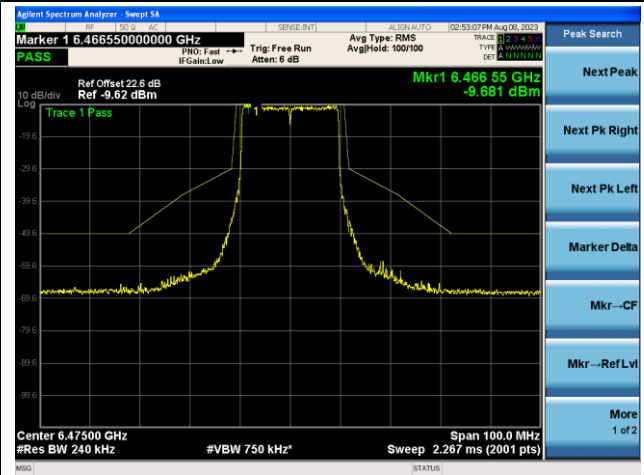

The Reference Level

The Mask Data

Channel 93 (6415MHz)

The Reference Level

The Mask Data

802.11ax-HE20 - Ant 2 (Nss = 1)

Channel 97 (6435MHz)

The Reference Level

The Mask Data

Channel 105 (6475MHz)

The Reference Level

The Mask Data

Channel 113 (6515MHz)

The Reference Level

The Mask Data

802.11ax-HE20 - Ant 2 (Nss = 1)

Channel 117 (6535MHz)

The Reference Level

The Mask Data

Channel 149 (6695MHz)

The Reference Level

The Mask Data

Channel 181 (6855MHz)

The Reference Level