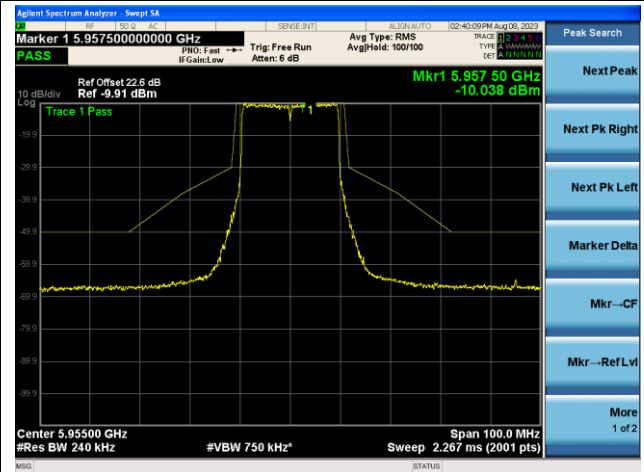

Channel 207 (6985MHz)

The Reference Level

The Mask Data

802.11ax-HE20 - Ant 2 (Nss = 1)

Channel 1 (5955MHz)

The Reference Level

The Mask Data

Channel 4 (6175MHz)

The Reference Level

The Mask Data

Channel 93 (6415MHz)

The Reference Level

The Mask Data

802.11ax-HE20 - Ant 2 (Nss = 1)

Channel 97 (6435MHz)

The Reference Level