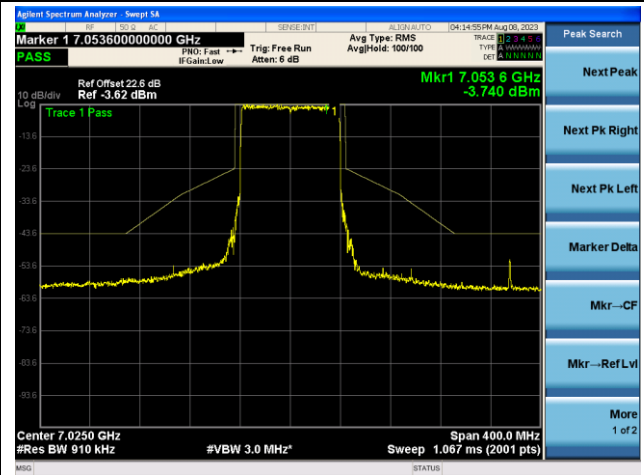

The Mask Data

Channel 183 (6865MHz)

The Reference Level

The Mask Data

802.11ax-HE80 - Ant 1 (Nss = 1)

Channel 199 (6945MHz)

The Reference Level

The Mask Data

Channel 215 (7025MHz)

The Reference Level

The Mask Data

802.11ax-HE160 - Ant 1 (Nss = 1)

Channel 15 (6025MHz)

The Reference Level

The Mask Data

Channel 47 (6185MHz)