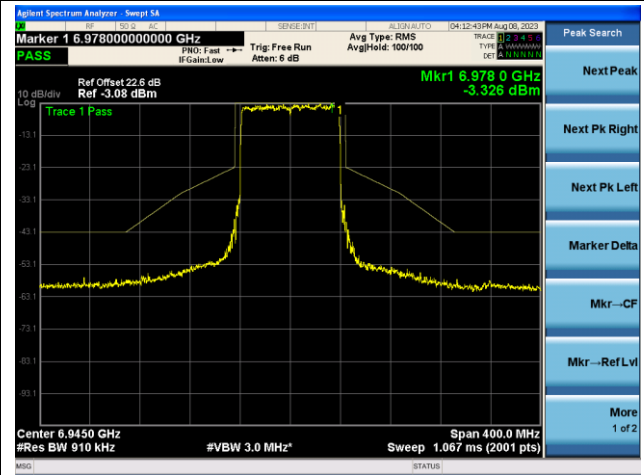

The Mask Data

Channel 183 (6865MHz)

The Reference Level

The Mask Data

802.11ax-HE80 - Ant 1 (Nss = 1)

Channel 199 (6945MHz)

The Reference Level

The Mask Data

Channel 215 (7025MHz)

The Reference Level

The Mask Data

802.11ax-HE160 - Ant 1 (Nss = 1)

Channel 15 (6025MHz)

The Reference Level

The Mask Data

Channel 47 (6185MHz)