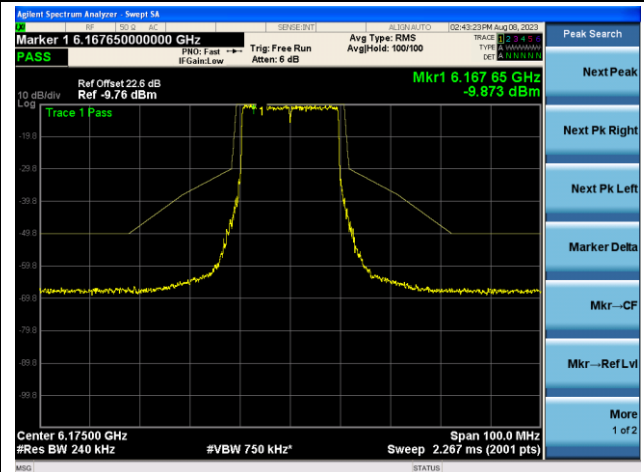

The Mask Data

Channel 143 (6665MHz)

The Reference Level

The Mask Data

Channel 175 (6825MHz)

The Reference Level

The Mask Data

802.11ax-HE160 - Ant 1 (N_{ss} = 1)

Channel 207 (6985MHz)

The Reference Level

The Mask Data

802.11ax-HE20 - Ant 2 (Nss = 1)

Channel 1 (5955MHz)

The Reference Level

The Mask Data

Channel 4 (6175MHz)

The Reference Level

The Mask Data

Channel 93 (6415MHz)

The Reference Level

The Mask Data

802.11ax-HE20 - Ant 2 (Nss = 1)

Channel 97 (6435MHz)

The Reference Level