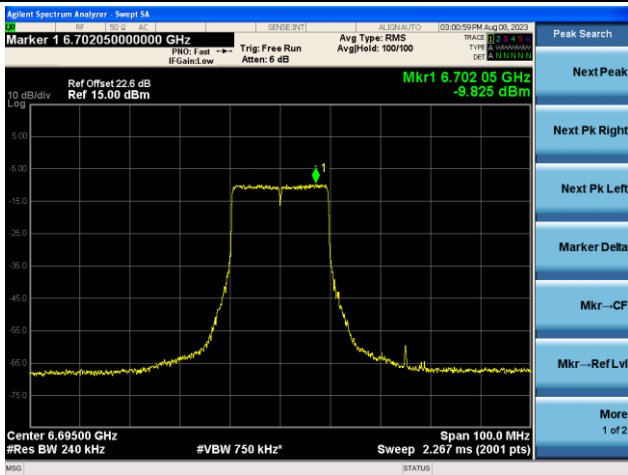

Channel 117 (6535MHz)

The Reference Level

The Mask Data

Channel 149 (6695MHz)

The Reference Level

The Mask Data

Channel 181 (6855MHz)

The Reference Level

The Mask Data

802.11ax-HE20 - Ant 2 (Nss = 1)

Channel 185 (6875MHz)

The Reference Level

The Mask Data

Channel 189 (6895MHz)

The Reference Level

The Mask Data

Channel 213 (7015MHz)

The Reference Level

The Mask Data