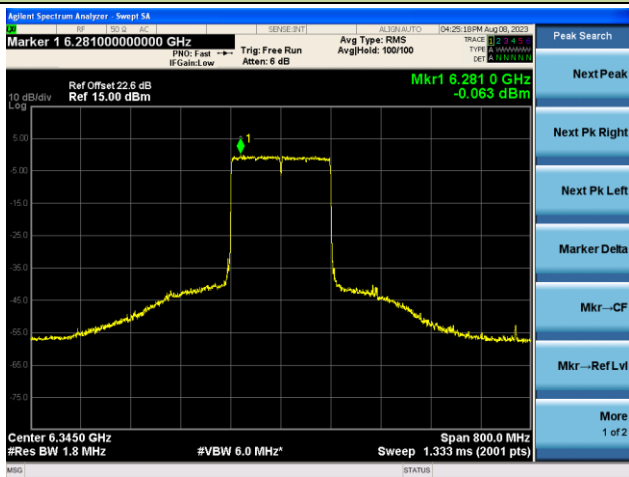

The Reference Level

The Mask Data

Channel 79 (6345MHz)

The Reference Level

The Mask Data

802.11ax-HE160 - Ant 1 (Nss = 1)

Channel 111 (6505MHz)

The Reference Level

The Mask Data

Channel 143 (6665MHz)

The Reference Level

The Mask Data

Channel 175 (6825MHz)

The Reference Level

The Mask Data

802.11ax-HE160 - Ant 1 (N_{ss} = 1)