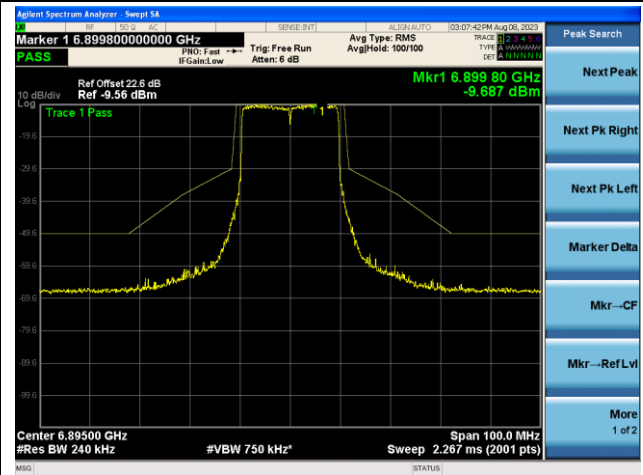

Channel 117 (6535MHz)

The Reference Level

The Mask Data

Channel 149 (6695MHz)

The Reference Level

The Mask Data

Channel 181 (6855MHz)

The Reference Level

The Mask Data

802.11ax-HE20 - Ant 2 (Nss = 1)

Channel 185 (6875MHz)

The Reference Level

The Mask Data

Channel 189 (6895MHz)

The Reference Level

The Mask Data

Channel 213 (7015MHz)

The Reference Level

The Mask Data