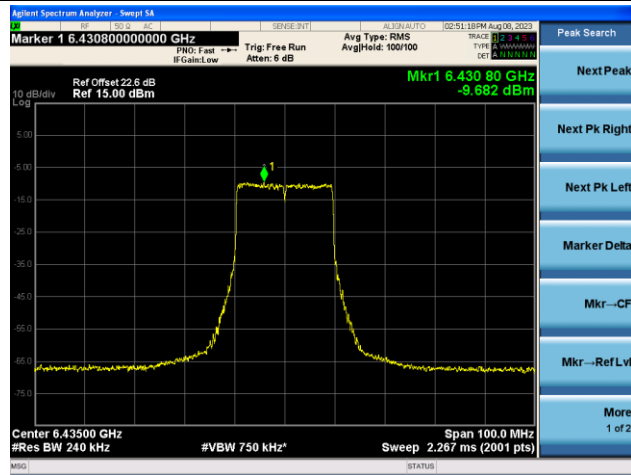

The Reference Level

The Mask Data

Channel 93 (6415MHz)

The Reference Level

The Mask Data

802.11ax-HE20 - Ant 2 (Nss = 1)

Channel 97 (6435MHz)

The Reference Level

The Mask Data

Channel 105 (6475MHz)

The Reference Level

The Mask Data

Channel 113 (6515MHz)

The Reference Level

The Mask Data

802.11ax-HE20 - Ant 2 (Nss = 1)