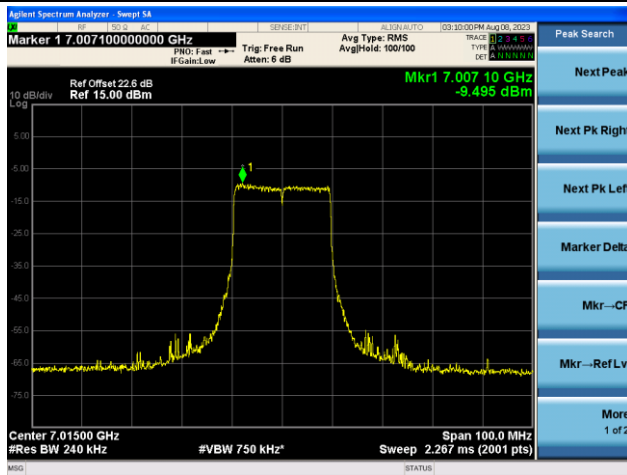

Channel 117 (6535MHz)

The Reference Level

The Mask Data

Channel 149 (6695MHz)

The Reference Level

The Mask Data

Channel 181 (6855MHz)

The Reference Level

The Mask Data

802.11ax-HE20 - Ant 2 (Nss = 1)

Channel 185 (6875MHz)

The Reference Level

The Mask Data

Channel 189 (6895MHz)

The Reference Level

The Mask Data

Channel 213 (7015MHz)

The Reference Level

The Mask Data