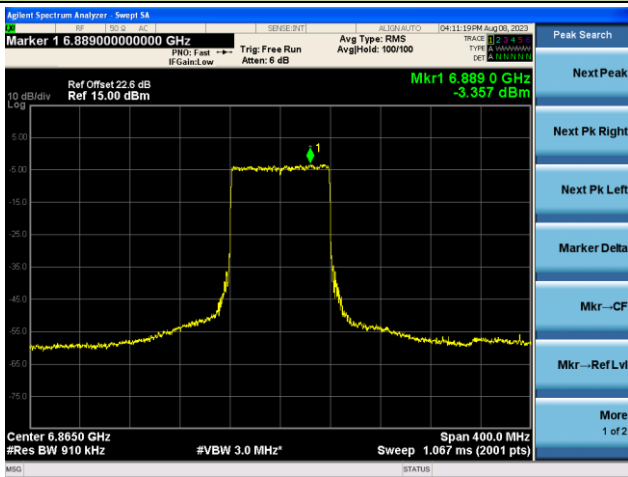

The Reference Level

The Mask Data

802.11ax-HE80 - Ant 1 (Nss = 1)

Channel 151 (6705MHz)

The Reference Level

The Mask Data

Channel 167 (6785MHz)

The Reference Level

The Mask Data

Channel 183 (6865MHz)

The Reference Level

The Mask Data

802.11ax-HE80 - Ant 1 (Nss = 1)

Channel 199 (6945MHz)

The Reference Level

The Mask Data