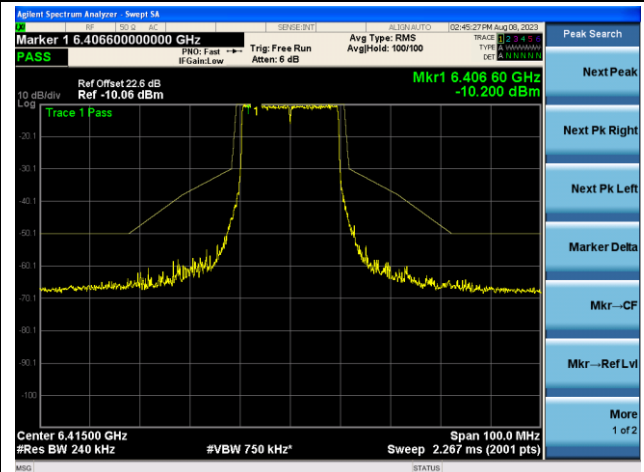

Channel 207 (6985MHz)

The Reference Level

The Mask Data

802.11ax-HE20 - Ant 2 (Nss = 1)

Channel 1 (5955MHz)

The Reference Level

The Mask Data

Channel 4 (6175MHz)

The Reference Level

The Mask Data

Channel 93 (6415MHz)

The Reference Level

The Mask Data

802.11ax-HE20 - Ant 2 (Nss = 1)

Channel 97 (6435MHz)

The Reference Level

The Mask Data

Channel 105 (6475MHz)

The Reference Level

The Mask Data

Channel 113 (6515MHz)

The Reference Level

The Mask Data

802.11ax-HE20 - Ant 2 (Nss = 1)

Channel 117 (6535MHz)

The Reference Level

The Mask Data

Channel 149 (6695MHz)

The Reference Level

The Mask Data

Channel 181 (6855MHz)

The Reference Level