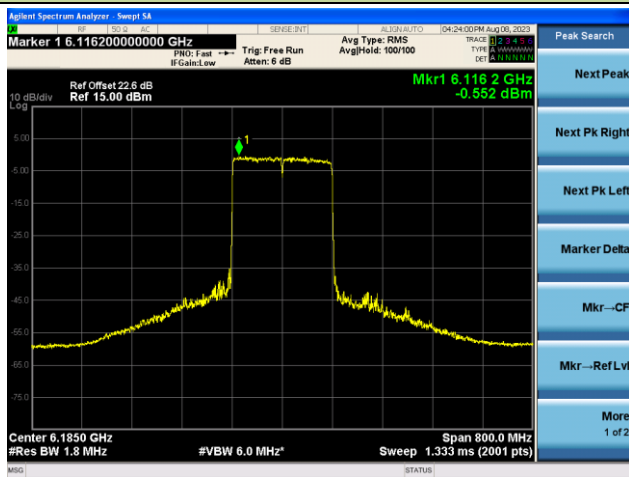

Channel 215 (7025MHz)

The Reference Level

The Mask Data

802.11ax-HE160 - Ant 1 (Nss = 1)

Channel 15 (6025MHz)

The Reference Level

The Mask Data

Channel 47 (6185MHz)

The Reference Level

The Mask Data

Channel 79 (6345MHz)

The Reference Level

The Mask Data

802.11ax-HE160 - Ant 1 (Nss = 1)

Channel 111 (6505MHz)

The Reference Level