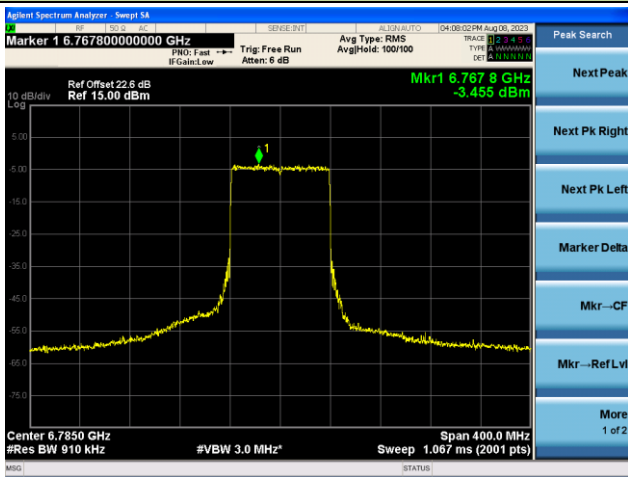

The Reference Level

The Mask Data

802.11ax-HE80 - Ant 1 (Nss = 1)

Channel 151 (6705MHz)

The Reference Level

The Mask Data

Channel 167 (6785MHz)

The Reference Level

The Mask Data

Channel 183 (6865MHz)

The Reference Level

The Mask Data

802.11ax-HE80 - Ant 1 (Nss = 1)

Channel 199 (6945MHz)

The Reference Level

The Mask Data