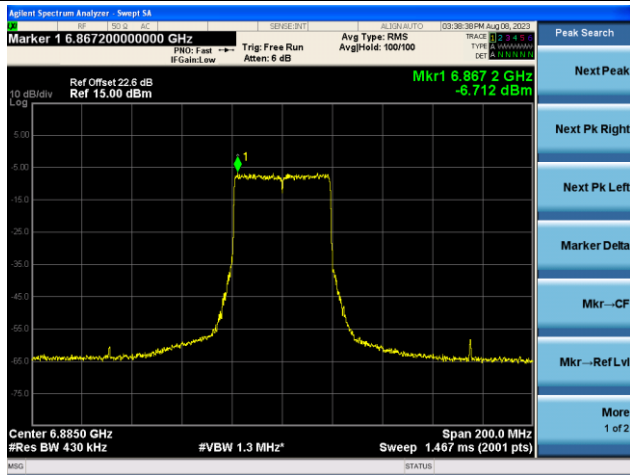

802.11ax-HE40 - Ant 1 (Nss = 1)

Channel 187 (6885MHz)

The Reference Level

The Mask Data

Channel 195 (6925MHz)

The Reference Level

The Mask Data

Channel 211 (7005MHz)

The Reference Level

The Mask Data

Channel 39 (6145MHz)

The Reference Level

The Mask Data

Channel 87 (6385MHz)

The Reference Level

The Mask Data