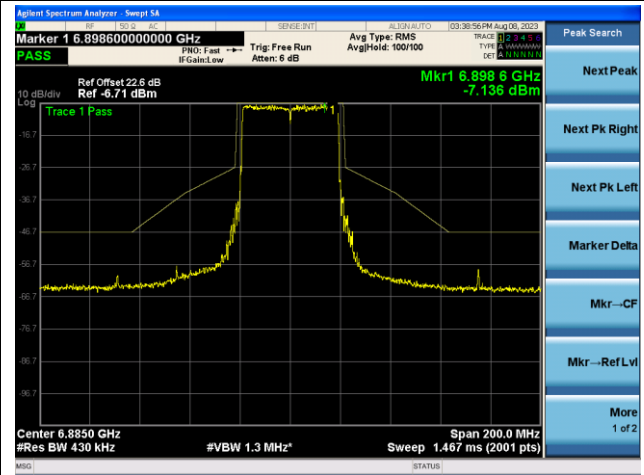

802.11ax-HE40 - Ant 1 (Nss = 1)

Channel 187 (6885MHz)

The Reference Level

The Mask Data

Channel 195 (6925MHz)

The Reference Level

The Mask Data

Channel 211 (7005MHz)

The Reference Level

The Mask Data

802.11ax-HE40 - Ant 1 (Nss = 1)

Channel 227 (7085MHz)

The Reference Level

The Mask Data

802.11ax-HE80 - Ant 1 (Nss = 1)

Channel 7 (5985MHz)

The Reference Level

The Mask Data

Channel 39 (6145MHz)

The Reference Level

The Mask Data

Channel 87 (6385MHz)

The Reference Level

The Mask Data