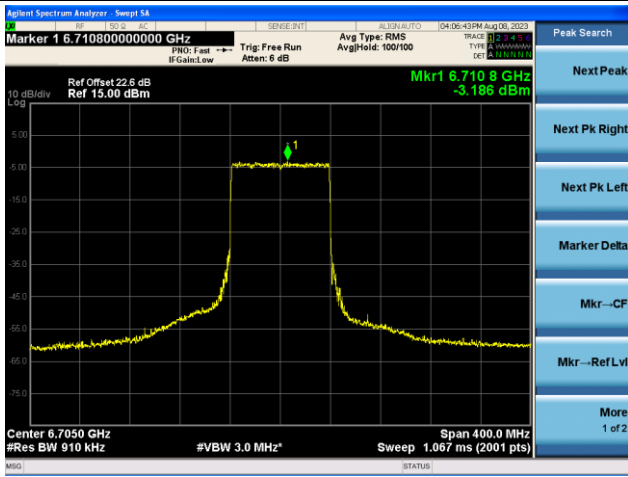

The Reference Level

The Mask Data

802.11ax-HE80 - Ant 1 (Nss = 1)

Channel 151 (6705MHz)

The Reference Level

The Mask Data

Channel 167 (6785MHz)

The Reference Level

The Mask Data

Channel 183 (6865MHz)

The Reference Level

The Mask Data

802.11ax-HE80 - Ant 1 (Nss = 1)

Channel 199 (6945MHz)

The Reference Level

The Mask Data