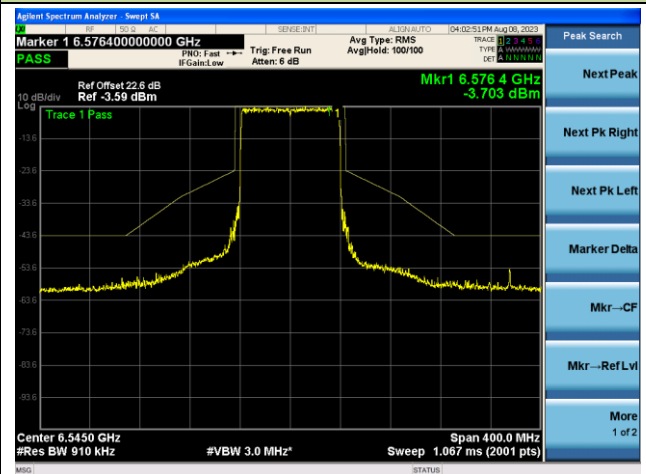

The Reference Level

The Mask Data

Channel 39 (6145MHz)

The Reference Level

The Mask Data

Channel 87 (6385MHz)

The Reference Level

The Mask Data

802.11ax-HE40 - Ant 1 (Nss = 1)

Channel 103 (6465MHz)

The Reference Level

The Mask Data

Channel 119 (6545MHz)

The Reference Level

The Mask Data

Channel 135 (6625MHz)

The Reference Level

The Mask Data

802.11ax-HE80 - Ant 1 (Nss = 1)

Channel 151 (6705MHz)

The Reference Level

The Mask Data

Channel 167 (6785MHz)

The Reference Level