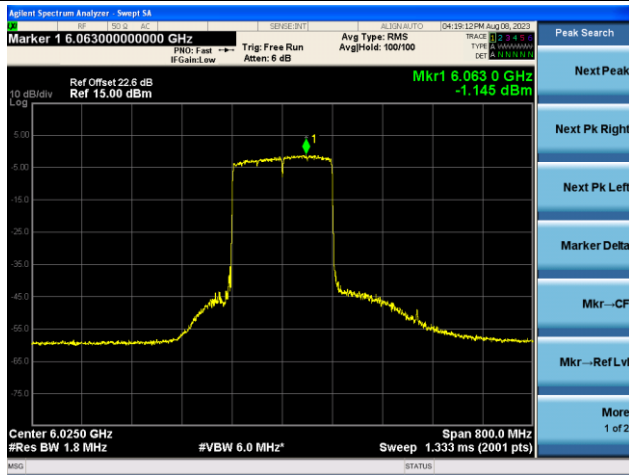

Channel 215 (7025MHz)

The Reference Level

The Mask Data

802.11ax-HE160 - Ant 1 (Nss = 1)

Channel 15 (6025MHz)

The Reference Level

The Mask Data

Channel 47 (6185MHz)

The Reference Level

The Mask Data

Channel 79 (6345MHz)

The Reference Level

The Mask Data

802.11ax-HE160 - Ant 1 (Nss = 1)

Channel 111 (6505MHz)

The Reference Level