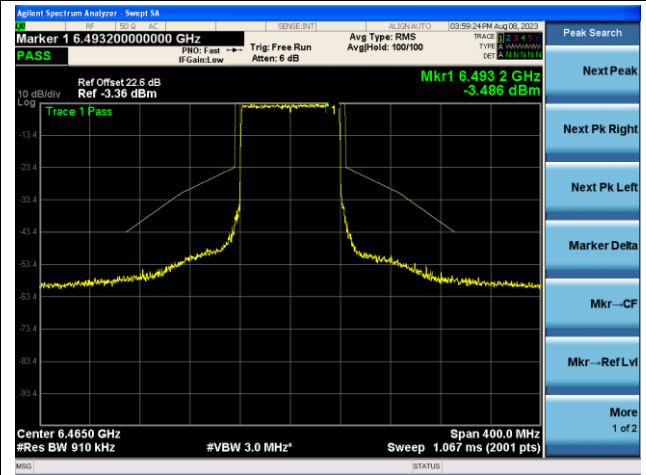

The Mask Data