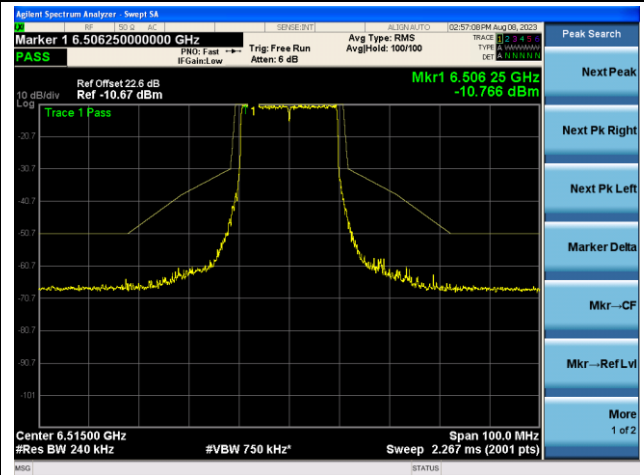

The Reference Level

The Mask Data

Channel 93 (6415MHz)

The Reference Level

The Mask Data

802.11ax-HE20 - Ant 2 (Nss = 1)

Channel 97 (6435MHz)

The Reference Level

The Mask Data

Channel 105 (6475MHz)

The Reference Level

The Mask Data

Channel 113 (6515MHz)

The Reference Level

The Mask Data

802.11ax-HE20 - Ant 2 (Nss = 1)

Channel 117 (6535MHz)

The Reference Level

The Mask Data

Channel 149 (6695MHz)

The Reference Level

The Mask Data

Channel 181 (6855MHz)

The Reference Level