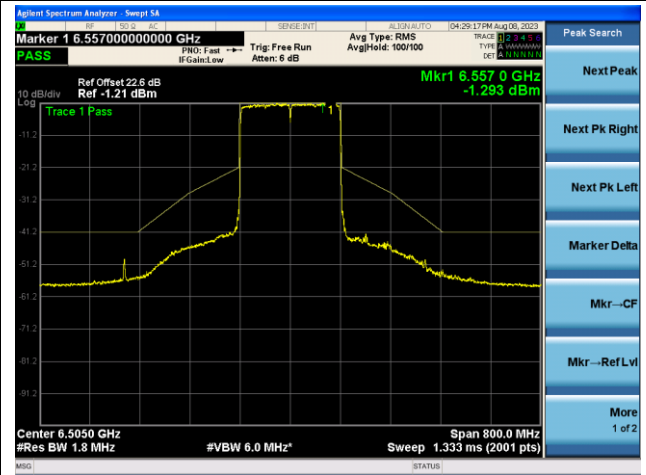

Channel 215 (7025MHz)

The Reference Level

The Mask Data

802.11ax-HE160 - Ant 1 (Nss = 1)

Channel 15 (6025MHz)

The Reference Level

The Mask Data

Channel 47 (6185MHz)

The Reference Level

The Mask Data

Channel 79 (6345MHz)

The Reference Level

The Mask Data

802.11ax-HE160 - Ant 1 (Nss = 1)

Channel 111 (6505MHz)

The Reference Level

The Mask Data

Channel 143 (6665MHz)

The Reference Level

The Mask Data

Channel 175 (6825MHz)

The Reference Level

The Mask Data

802.11ax-HE160 - Ant 1 (N_{ss} = 1)