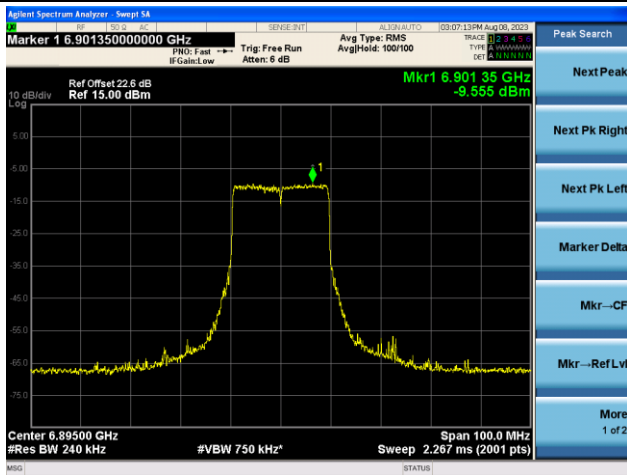

Channel 117 (6535MHz)

The Reference Level

The Mask Data

Channel 149 (6695MHz)

The Reference Level

The Mask Data

Channel 181 (6855MHz)

The Reference Level

The Mask Data

802.11ax-HE20 - Ant 2 (Nss = 1)

Channel 185 (6875MHz)

The Reference Level

The Mask Data

Channel 189 (6895MHz)

The Reference Level

The Mask Data

Channel 213 (7015MHz)

The Reference Level

The Mask Data