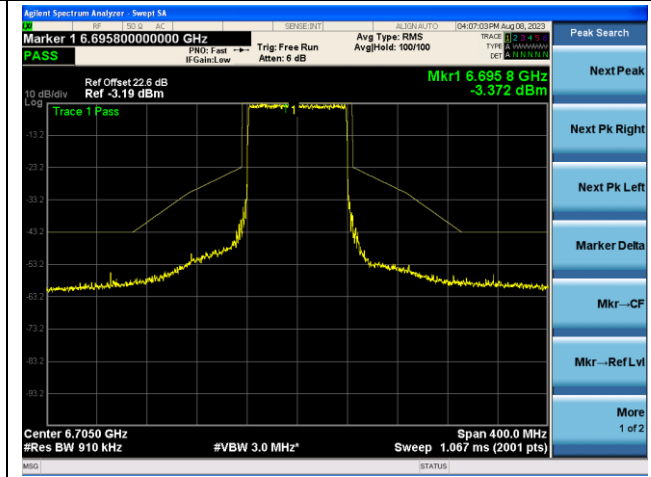

The Reference Level

The Mask Data

802.11ax-HE80 - Ant 1 (Nss = 1)

Channel 151 (6705MHz)

The Reference Level

The Mask Data

Channel 167 (6785MHz)

The Reference Level

The Mask Data

Channel 183 (6865MHz)

The Reference Level

The Mask Data

802.11ax-HE80 - Ant 1 (Nss = 1)

Channel 199 (6945MHz)

The Reference Level

The Mask Data