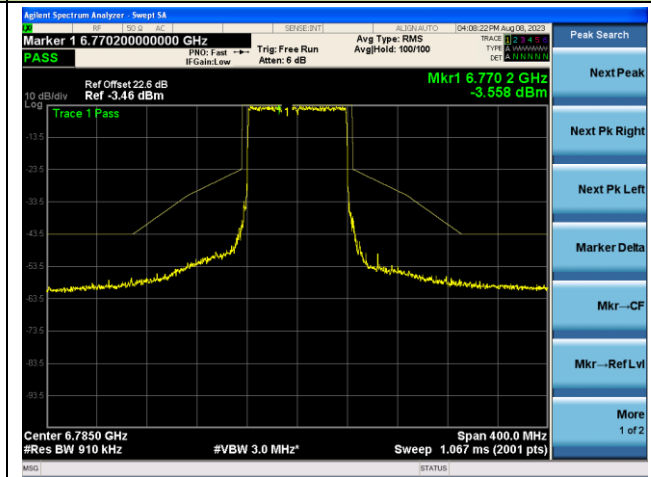

The Reference Level

The Mask Data

802.11ax-HE80 - Ant 1 (Nss = 1)

Channel 151 (6705MHz)

The Reference Level

The Mask Data

Channel 167 (6785MHz)

The Reference Level

The Mask Data

Channel 183 (6865MHz)

The Reference Level

The Mask Data

802.11ax-HE80 - Ant 1 (Nss = 1)

Channel 199 (6945MHz)

The Reference Level

The Mask Data