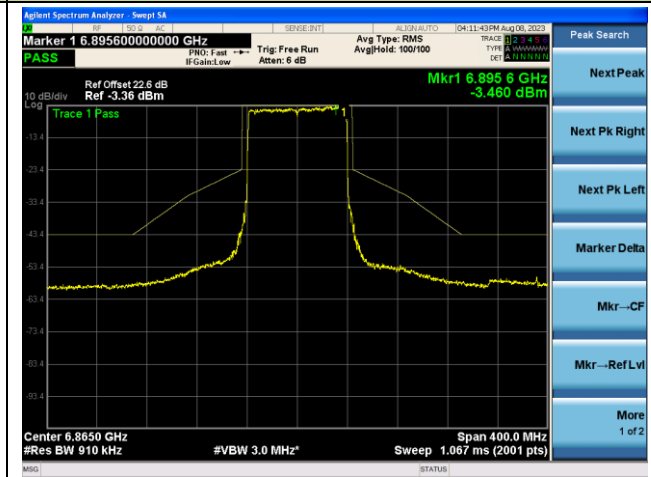

The Reference Level

The Mask Data

802.11ax-HE80 - Ant 1 (Nss = 1)

Channel 151 (6705MHz)

The Reference Level

The Mask Data

Channel 167 (6785MHz)

The Reference Level

The Mask Data

Channel 183 (6865MHz)

The Reference Level

The Mask Data

802.11ax-HE80 - Ant 1 (Nss = 1)

Channel 199 (6945MHz)

The Reference Level

The Mask Data

Channel 215 (7025MHz)

The Reference Level

The Mask Data

802.11ax-HE160 - Ant 1 (Nss = 1)

Channel 15 (6025MHz)

The Reference Level

The Mask Data

Channel 47 (6185MHz)