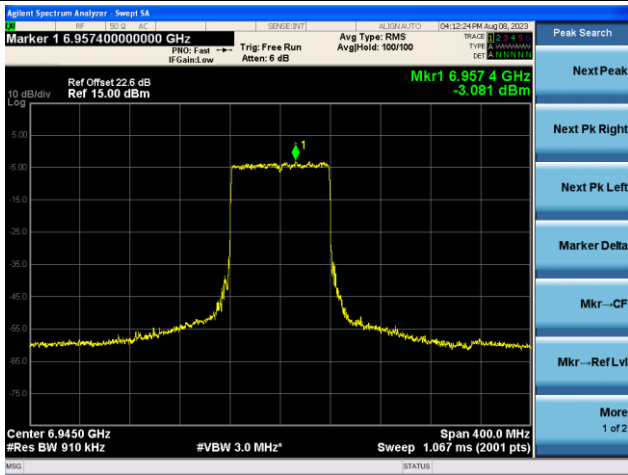

The Mask Data

Channel 183 (6865MHz)

The Reference Level

The Mask Data

802.11ax-HE80 - Ant 1 (Nss = 1)

Channel 199 (6945MHz)

The Reference Level

The Mask Data

Channel 215 (7025MHz)

The Reference Level

The Mask Data

802.11ax-HE160 - Ant 1 (Nss = 1)

Channel 15 (6025MHz)

The Reference Level

The Mask Data

Channel 47 (6185MHz)