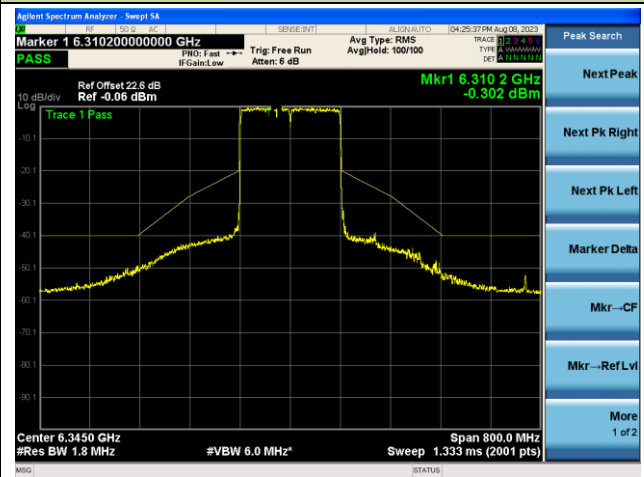

The Reference Level

The Mask Data

Channel 79 (6345MHz)

The Reference Level

The Mask Data

802.11ax-HE160 - Ant 1 (Nss = 1)

Channel 111 (6505MHz)

The Reference Level

The Mask Data

Channel 143 (6665MHz)

The Reference Level

The Mask Data

Channel 175 (6825MHz)

The Reference Level

The Mask Data

802.11ax-HE160 - Ant 1 (N_{ss} = 1)