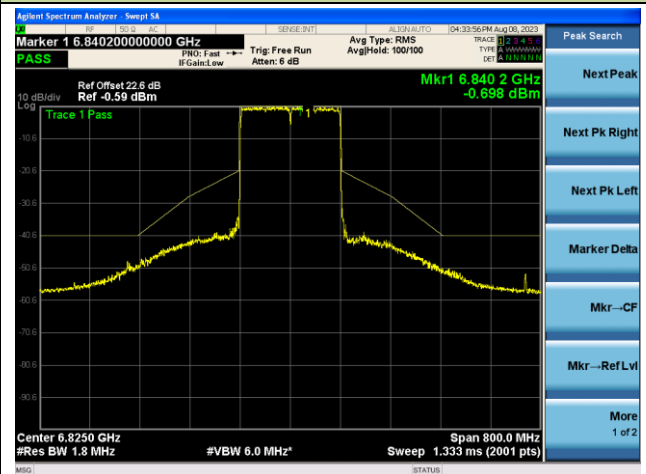

The Reference Level

The Mask Data

Channel 79 (6345MHz)

The Reference Level

The Mask Data

802.11ax-HE160 - Ant 1 (Nss = 1)

Channel 111 (6505MHz)

The Reference Level

The Mask Data

Channel 143 (6665MHz)

The Reference Level

The Mask Data

Channel 175 (6825MHz)

The Reference Level

The Mask Data

802.11ax-HE160 - Ant 1 (N_{ss} = 1)

Channel 207 (6985MHz)

The Reference Level

The Mask Data

802.11ax-HE20 - Ant 2 (Nss = 1)

Channel 1 (5955MHz)

The Reference Level

The Mask Data

Channel 4 (6175MHz)

The Reference Level

The Mask Data

Channel 93 (6415MHz)

The Reference Level

The Mask Data

802.11ax-HE20 - Ant 2 (Nss = 1)

Channel 97 (6435MHz)

The Reference Level