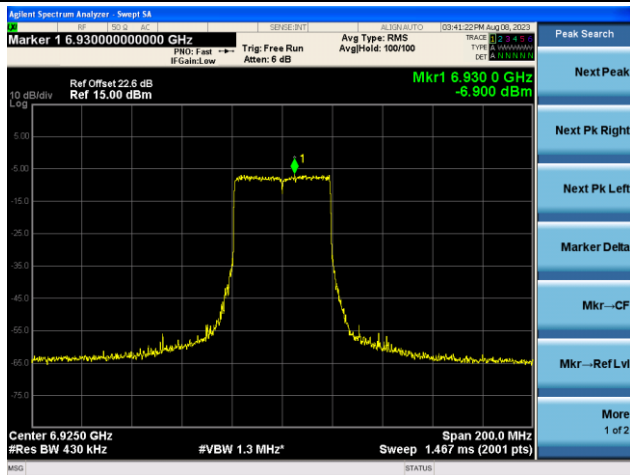

802.11ax-HE40 - Ant 1 (Nss = 1)

Channel 187 (6885MHz)

The Reference Level

The Mask Data

Channel 195 (6925MHz)

The Reference Level

The Mask Data

Channel 211 (7005MHz)

The Reference Level

The Mask Data

802.11ax-HE40 - Ant 1 (Nss = 1)

Channel 227 (7085MHz)

The Reference Level

The Mask Data

802.11ax-HE80 - Ant 1 (Nss = 1)

Channel 7 (5985MHz)

The Reference Level

The Mask Data

Channel 39 (6145MHz)

The Reference Level

The Mask Data

Channel 87 (6385MHz)

The Reference Level

The Mask Data