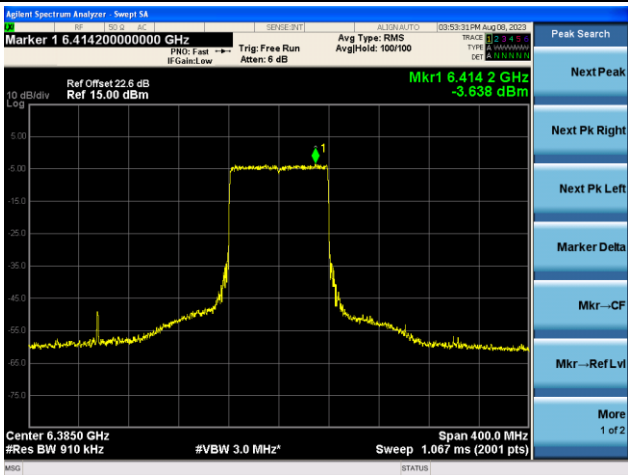

The Reference Level

The Mask Data

Channel 39 (6145MHz)

The Reference Level

The Mask Data

Channel 87 (6385MHz)

The Reference Level

The Mask Data