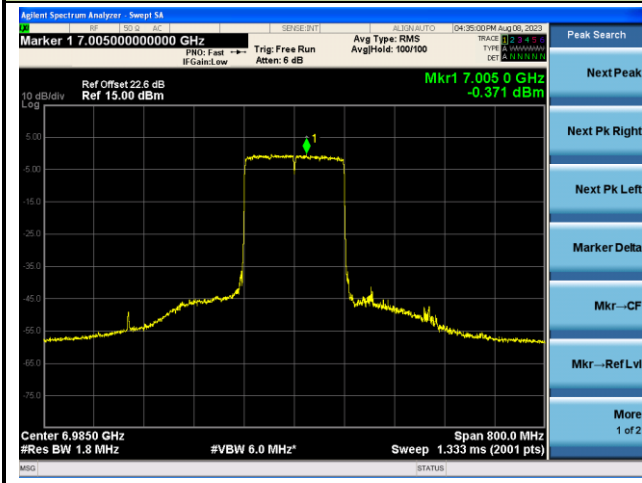

The Mask Data

Channel 143 (6665MHz)

The Reference Level

The Mask Data

Channel 175 (6825MHz)

The Reference Level

The Mask Data

802.11ax-HE160 - Ant 1 (N_{ss} = 1)

Channel 207 (6985MHz)

The Reference Level

The Mask Data

802.11ax-HE20 - Ant 2 (Nss = 1)

Channel 1 (5955MHz)

The Reference Level

The Mask Data

Channel 4 (6175MHz)