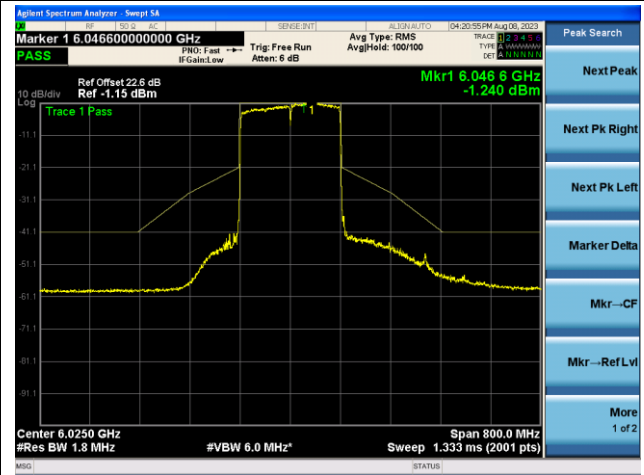

The Mask Data

Channel 183 (6865MHz)

The Reference Level

The Mask Data

802.11ax-HE80 - Ant 1 (Nss = 1)

Channel 199 (6945MHz)

The Reference Level

The Mask Data

Channel 215 (7025MHz)

The Reference Level

The Mask Data

802.11ax-HE160 - Ant 1 (Nss = 1)

Channel 15 (6025MHz)

The Reference Level

The Mask Data

Channel 47 (6185MHz)

The Reference Level

The Mask Data

Channel 79 (6345MHz)

The Reference Level

The Mask Data

802.11ax-HE160 - Ant 1 (Nss = 1)

Channel 111 (6505MHz)

The Reference Level