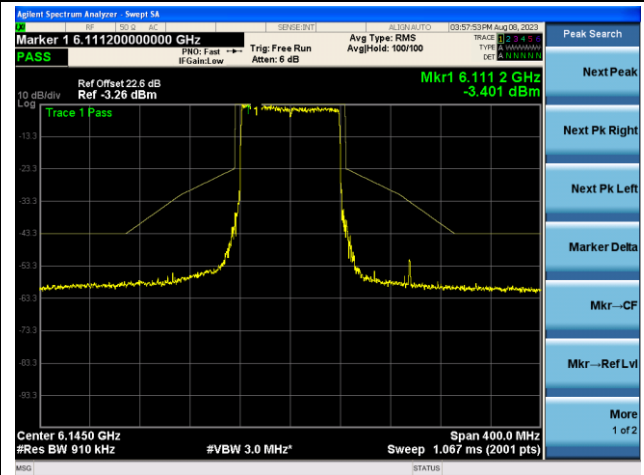

The Reference Level

The Mask Data

Channel 39 (6145MHz)

The Reference Level

The Mask Data

Channel 87 (6385MHz)

The Reference Level

The Mask Data