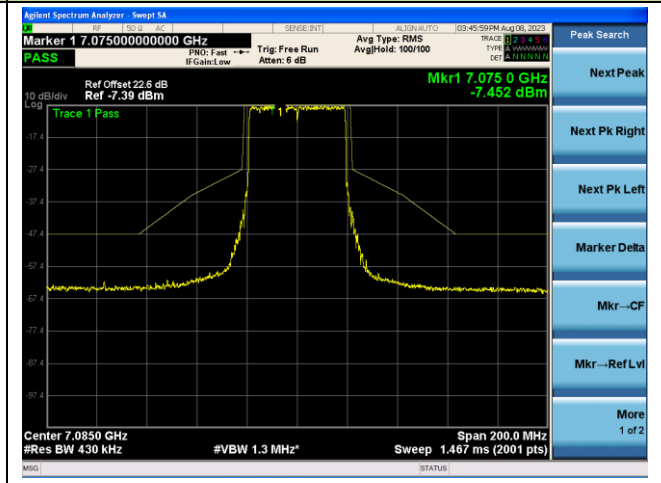

The Reference Level

The Mask Data

802.11ax-HE40 - Ant 1 (Nss = 1)

Channel 227 (7085MHz)

The Reference Level

The Mask Data

802.11ax-HE80 - Ant 1 (Nss = 1)

Channel 7 (5985MHz)

The Reference Level

The Mask Data

Channel 39 (6145MHz)

The Reference Level

The Mask Data

Channel 87 (6385MHz)

The Reference Level

The Mask Data