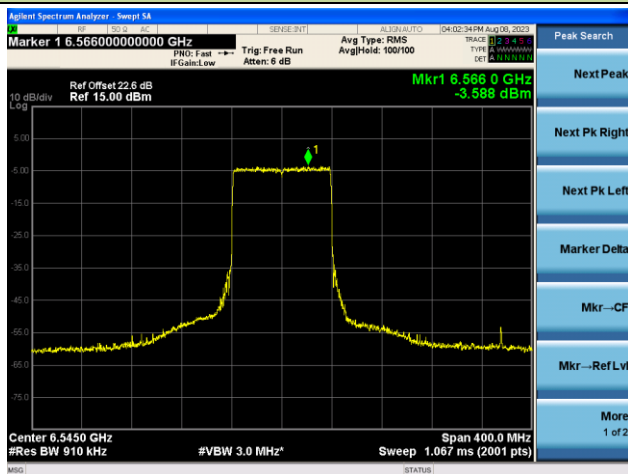

The Reference Level

The Mask Data

Channel 39 (6145MHz)

The Reference Level

The Mask Data

Channel 87 (6385MHz)

The Reference Level

The Mask Data

802.11ax-HE40 - Ant 1 (Nss = 1)

Channel 103 (6465MHz)

The Reference Level

The Mask Data

Channel 119 (6545MHz)

The Reference Level

The Mask Data

Channel 135 (6625MHz)

The Reference Level

The Mask Data

802.11ax-HE80 - Ant 1 (Nss = 1)

Channel 151 (6705MHz)

The Reference Level

The Mask Data

Channel 167 (6785MHz)

The Reference Level