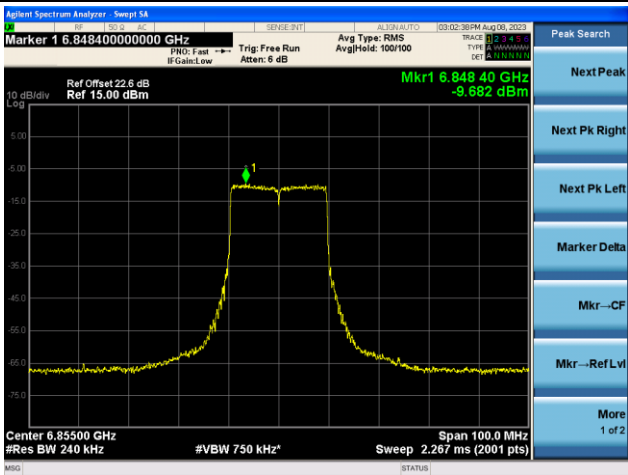

Channel 117 (6535MHz)

The Reference Level

The Mask Data

Channel 149 (6695MHz)

The Reference Level

The Mask Data

Channel 181 (6855MHz)

The Reference Level

The Mask Data

802.11ax-HE20 - Ant 2 (Nss = 1)

Channel 185 (6875MHz)

The Reference Level

The Mask Data

Channel 189 (6895MHz)

The Reference Level

The Mask Data

Channel 213 (7015MHz)

The Reference Level

The Mask Data