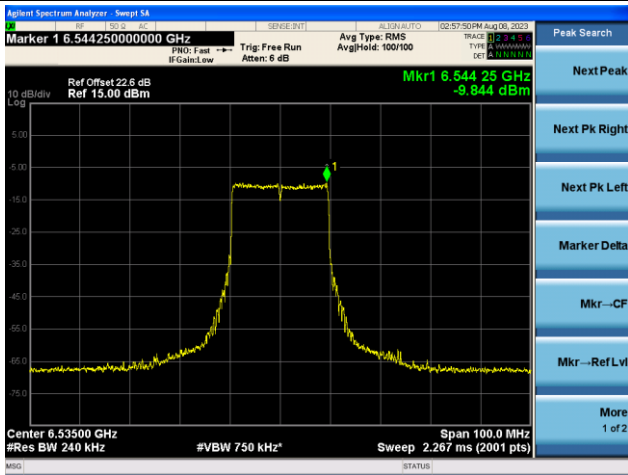

The Reference Level

The Mask Data

Channel 93 (6415MHz)

The Reference Level

The Mask Data

802.11ax-HE20 - Ant 2 (Nss = 1)

Channel 97 (6435MHz)

The Reference Level

The Mask Data

Channel 105 (6475MHz)

The Reference Level

The Mask Data

Channel 113 (6515MHz)

The Reference Level

The Mask Data

802.11ax-HE20 - Ant 2 (Nss = 1)

Channel 117 (6535MHz)

The Reference Level

The Mask Data

Channel 149 (6695MHz)

The Reference Level

The Mask Data

Channel 181 (6855MHz)

The Reference Level