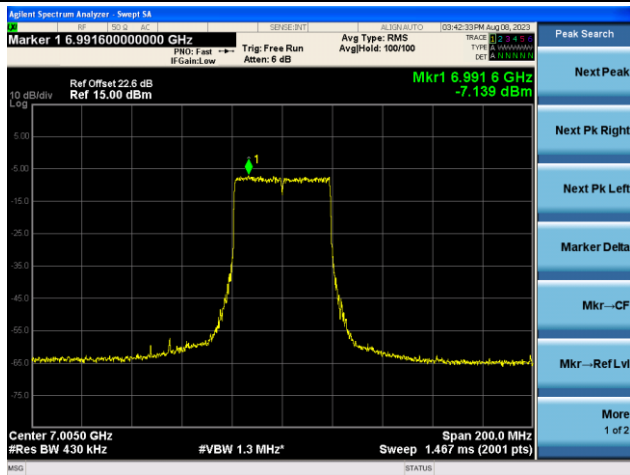

802.11ax-HE40 - Ant 1 (Nss = 1)

Channel 187 (6885MHz)

The Reference Level

The Mask Data

Channel 195 (6925MHz)

The Reference Level

The Mask Data

Channel 211 (7005MHz)

The Reference Level

The Mask Data

802.11ax-HE40 - Ant 1 (Nss = 1)

Channel 227 (7085MHz)

The Reference Level

The Mask Data

802.11ax-HE80 - Ant 1 (Nss = 1)

Channel 7 (5985MHz)

The Reference Level

The Mask Data

Channel 39 (6145MHz)

The Reference Level

The Mask Data

Channel 87 (6385MHz)

The Reference Level

The Mask Data