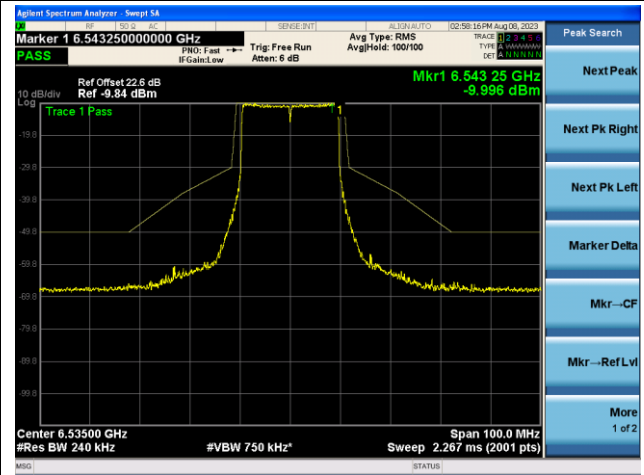

The Reference Level

The Mask Data

Channel 93 (6415MHz)

The Reference Level

The Mask Data

802.11ax-HE20 - Ant 2 (Nss = 1)

Channel 97 (6435MHz)

The Reference Level

The Mask Data

Channel 105 (6475MHz)

The Reference Level

The Mask Data

Channel 113 (6515MHz)

The Reference Level

The Mask Data

802.11ax-HE20 - Ant 2 (Nss = 1)

Channel 117 (6535MHz)

The Reference Level

The Mask Data

Channel 149 (6695MHz)

The Reference Level

The Mask Data

Channel 181 (6855MHz)

The Reference Level