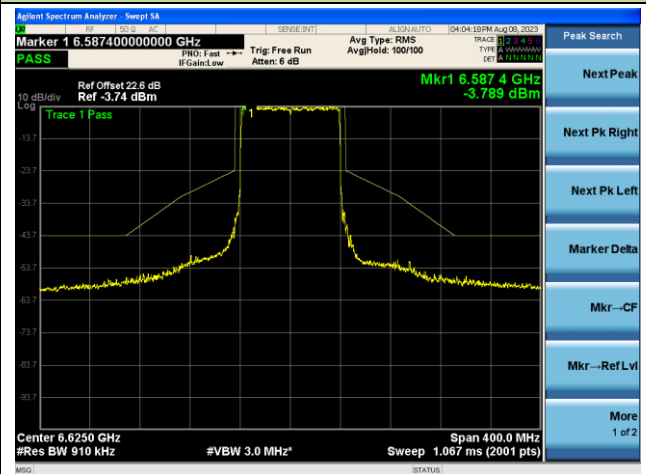

The Reference Level

The Mask Data

Channel 39 (6145MHz)

The Reference Level

The Mask Data

Channel 87 (6385MHz)

The Reference Level

The Mask Data

802.11ax-HE40 - Ant 1 (Nss = 1)

Channel 103 (6465MHz)

The Reference Level

The Mask Data

Channel 119 (6545MHz)

The Reference Level

The Mask Data

Channel 135 (6625MHz)

The Reference Level

The Mask Data

802.11ax-HE80 - Ant 1 (Nss = 1)

Channel 151 (6705MHz)

The Reference Level

The Mask Data

Channel 167 (6785MHz)

The Reference Level