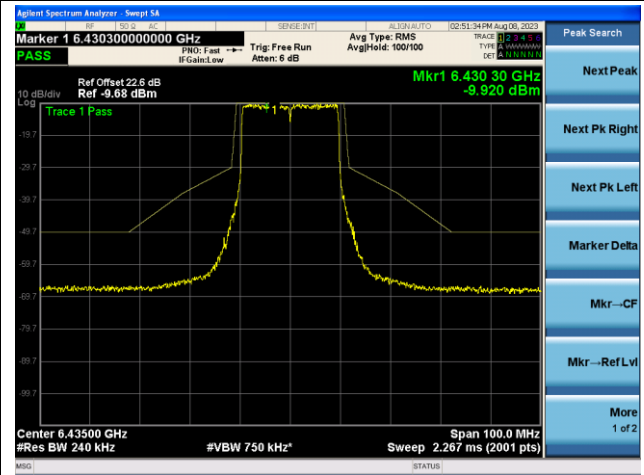

Channel 207 (6985MHz)

The Reference Level

The Mask Data

802.11ax-HE20 - Ant 2 (Nss = 1)

Channel 1 (5955MHz)

The Reference Level

The Mask Data

Channel 4 (6175MHz)

The Reference Level

The Mask Data

Channel 93 (6415MHz)

The Reference Level

The Mask Data

802.11ax-HE20 - Ant 2 (Nss = 1)

Channel 97 (6435MHz)

The Reference Level

The Mask Data

Channel 105 (6475MHz)

The Reference Level

The Mask Data

Channel 113 (6515MHz)

The Reference Level

The Mask Data

802.11ax-HE20 - Ant 2 (Nss = 1)

Channel 117 (6535MHz)

The Reference Level

The Mask Data

Channel 149 (6695MHz)

The Reference Level

The Mask Data

Channel 181 (6855MHz)

The Reference Level