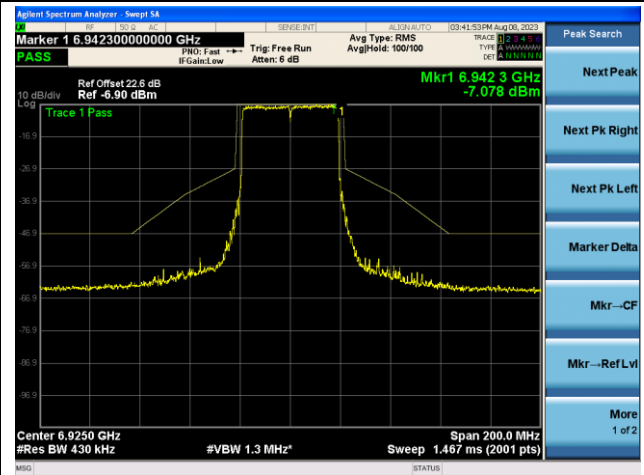

802.11ax-HE40 - Ant 1 (Nss = 1)

Channel 187 (6885MHz)

The Reference Level

The Mask Data

Channel 195 (6925MHz)

The Reference Level

The Mask Data

Channel 211 (7005MHz)

The Reference Level

The Mask Data

802.11ax-HE40 - Ant 1 (Nss = 1)

Channel 227 (7085MHz)

The Reference Level

The Mask Data

802.11ax-HE80 - Ant 1 (Nss = 1)

Channel 7 (5985MHz)

The Reference Level

The Mask Data

Channel 39 (6145MHz)

The Reference Level

The Mask Data

Channel 87 (6385MHz)

The Reference Level

The Mask Data