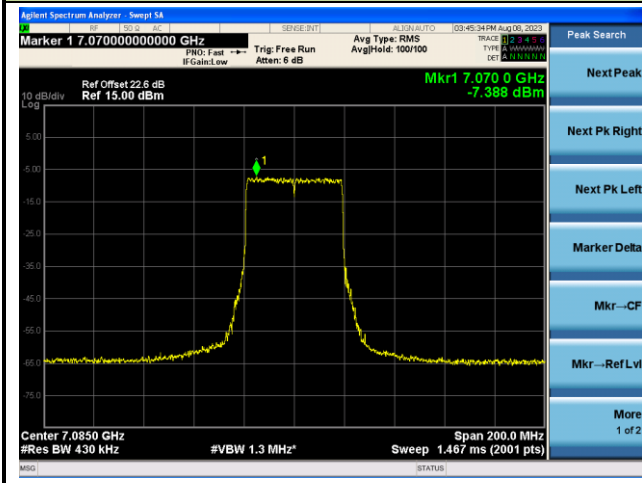

The Reference Level

The Mask Data

802.11ax-HE40 - Ant 1 (Nss = 1)

Channel 227 (7085MHz)

The Reference Level

The Mask Data

802.11ax-HE80 - Ant 1 (Nss = 1)

Channel 7 (5985MHz)

The Reference Level

The Mask Data

Channel 39 (6145MHz)

The Reference Level

The Mask Data

Channel 87 (6385MHz)

The Reference Level

The Mask Data