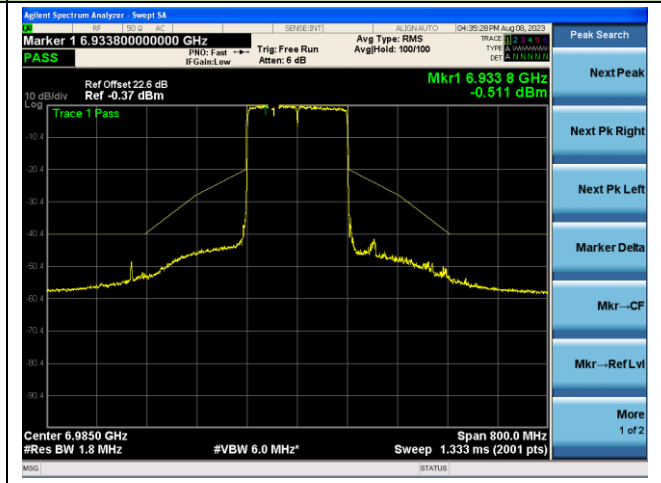

The Reference Level

The Mask Data

Channel 79 (6345MHz)

The Reference Level

The Mask Data

802.11ax-HE160 - Ant 1 (Nss = 1)

Channel 111 (6505MHz)

The Reference Level

The Mask Data

Channel 143 (6665MHz)

The Reference Level

The Mask Data

Channel 175 (6825MHz)

The Reference Level

The Mask Data

802.11ax-HE160 - Ant 1 (N_{ss} = 1)

Channel 207 (6985MHz)

The Reference Level

The Mask Data

802.11ax-HE20 - Ant 2 (Nss = 1)

Channel 1 (5955MHz)

The Reference Level

The Mask Data

Channel 4 (6175MHz)