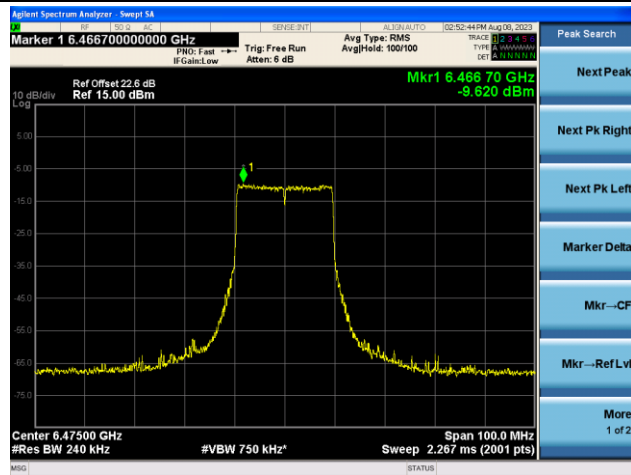

Channel 105 (6475MHz)

The Reference Level