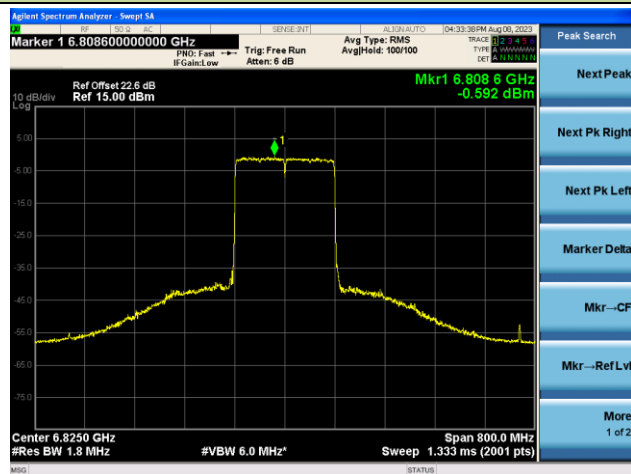

The Reference Level

The Mask Data

Channel 79 (6345MHz)

The Reference Level

The Mask Data

802.11ax-HE160 - Ant 1 (Nss = 1)

Channel 111 (6505MHz)

The Reference Level

The Mask Data

Channel 143 (6665MHz)

The Reference Level

The Mask Data

Channel 175 (6825MHz)

The Reference Level

The Mask Data

802.11ax-HE160 - Ant 1 (N_{ss} = 1)

Channel 207 (6985MHz)

The Reference Level

The Mask Data

802.11ax-HE20 - Ant 2 (Nss = 1)

Channel 1 (5955MHz)

The Reference Level

The Mask Data

Channel 4 (6175MHz)