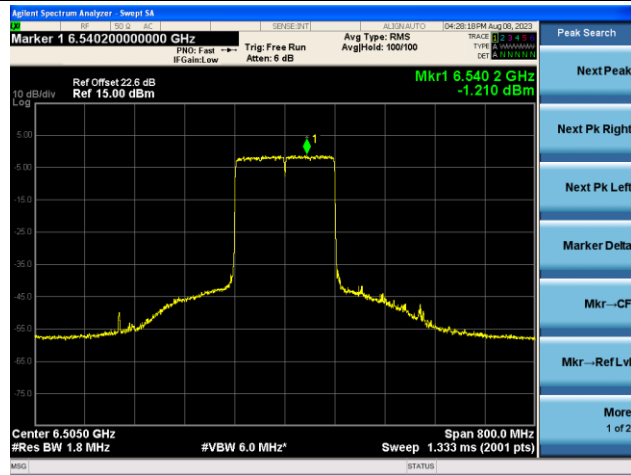

The Reference Level

The Mask Data

Channel 79 (6345MHz)

The Reference Level

The Mask Data

802.11ax-HE160 - Ant 1 (Nss = 1)

Channel 111 (6505MHz)

The Reference Level

The Mask Data

Channel 143 (6665MHz)

The Reference Level

The Mask Data

Channel 175 (6825MHz)

The Reference Level

The Mask Data

802.11ax-HE160 - Ant 1 (N_{ss} = 1)