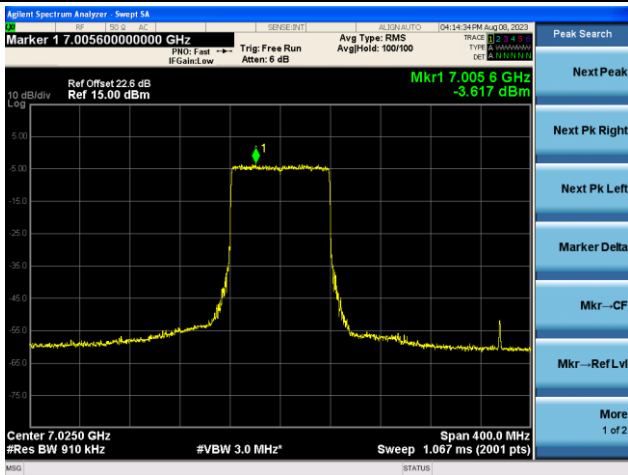

The Mask Data

Channel 183 (6865MHz)

The Reference Level

The Mask Data

802.11ax-HE80 - Ant 1 (Nss = 1)

Channel 199 (6945MHz)

The Reference Level

The Mask Data

Channel 215 (7025MHz)

The Reference Level

The Mask Data

802.11ax-HE160 - Ant 1 (Nss = 1)

Channel 15 (6025MHz)

The Reference Level

The Mask Data

Channel 47 (6185MHz)