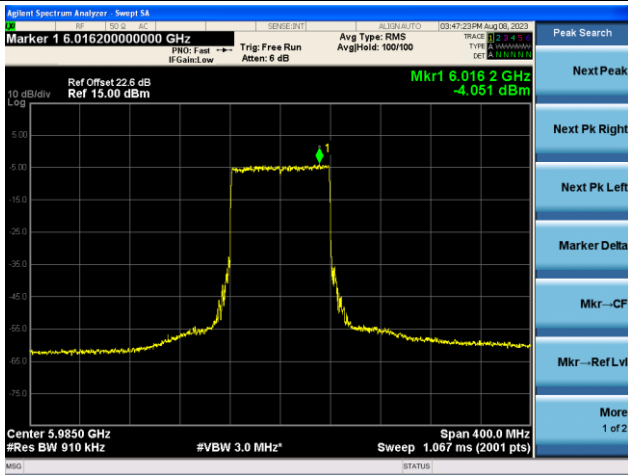

The Reference Level

The Mask Data

802.11ax-HE40 - Ant 1 (Nss = 1)

Channel 227 (7085MHz)

The Reference Level

The Mask Data

802.11ax-HE80 - Ant 1 (Nss = 1)

Channel 7 (5985MHz)

The Reference Level

The Mask Data

Channel 39 (6145MHz)

The Reference Level

The Mask Data

Channel 87 (6385MHz)

The Reference Level

The Mask Data