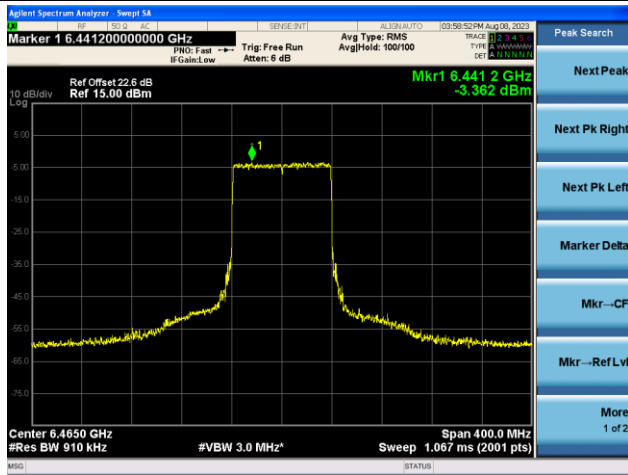

802.11ax-HE40 - Ant 1 (Nss = 1)

Channel 103 (6465MHz)

The Reference Level