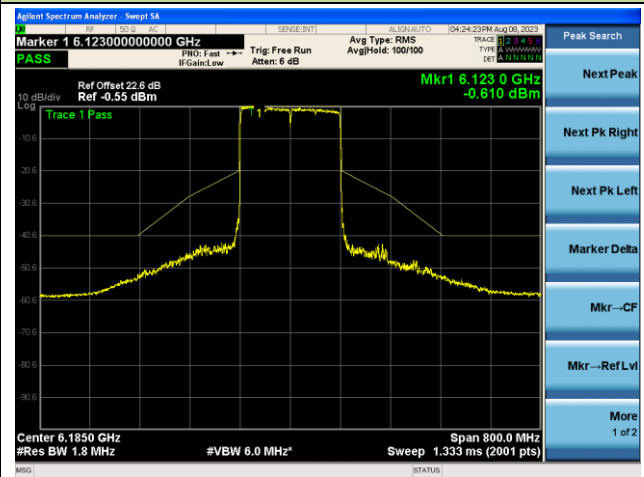

Channel 215 (7025MHz)

The Reference Level

The Mask Data

802.11ax-HE160 - Ant 1 (Nss = 1)

Channel 15 (6025MHz)

The Reference Level

The Mask Data

Channel 47 (6185MHz)

The Reference Level

The Mask Data

Channel 79 (6345MHz)

The Reference Level

The Mask Data

802.11ax-HE160 - Ant 1 (Nss = 1)

Channel 111 (6505MHz)

The Reference Level