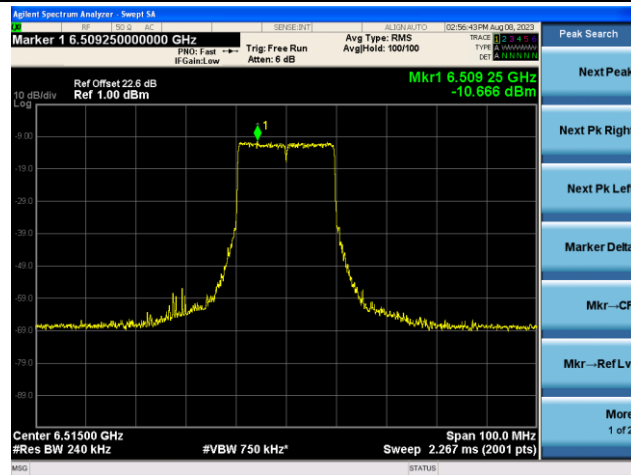

The Mask Data

Channel 105 (6475MHz)

The Reference Level

The Mask Data

Channel 113 (6515MHz)

The Reference Level

The Mask Data

802.11ax-HE20 - Ant 2 (Nss = 1)

Channel 117 (6535MHz)

The Reference Level

The Mask Data

Channel 149 (6695MHz)

The Reference Level

The Mask Data

Channel 181 (6855MHz)

The Reference Level