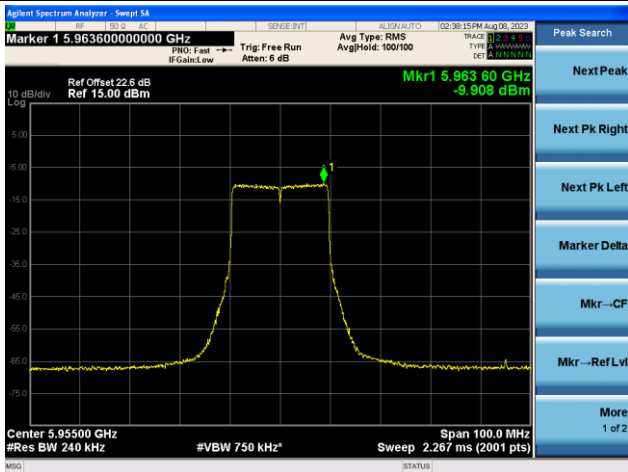

Channel 207 (6985MHz)

The Reference Level

The Mask Data

802.11ax-HE20 - Ant 2 (Nss = 1)

Channel 1 (5955MHz)

The Reference Level

The Mask Data

Channel 4 (6175MHz)

The Reference Level

The Mask Data

Channel 93 (6415MHz)

The Reference Level

The Mask Data

802.11ax-HE20 - Ant 2 (Nss = 1)

Channel 97 (6435MHz)

The Reference Level