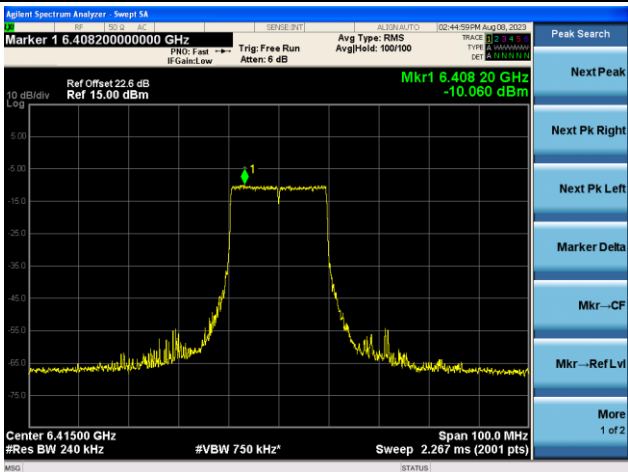

Channel 207 (6985MHz)

The Reference Level

The Mask Data

802.11ax-HE20 - Ant 2 (Nss = 1)

Channel 1 (5955MHz)

The Reference Level

The Mask Data

Channel 4 (6175MHz)

The Reference Level

The Mask Data

Channel 93 (6415MHz)

The Reference Level

The Mask Data

802.11ax-HE20 - Ant 2 (Nss = 1)

Channel 97 (6435MHz)

The Reference Level

The Mask Data

Channel 105 (6475MHz)

The Reference Level

The Mask Data

Channel 113 (6515MHz)

The Reference Level

The Mask Data

802.11ax-HE20 - Ant 2 (Nss = 1)