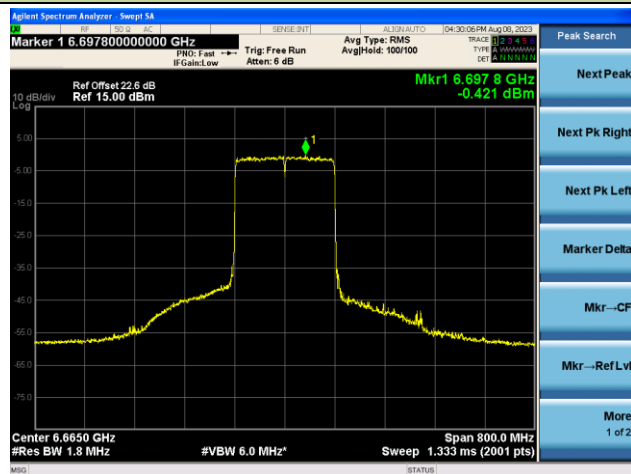

The Reference Level

The Mask Data

Channel 79 (6345MHz)

The Reference Level

The Mask Data

802.11ax-HE160 - Ant 1 (Nss = 1)

Channel 111 (6505MHz)

The Reference Level

The Mask Data

Channel 143 (6665MHz)

The Reference Level

The Mask Data

Channel 175 (6825MHz)

The Reference Level

The Mask Data

802.11ax-HE160 - Ant 1 (N_{ss} = 1)