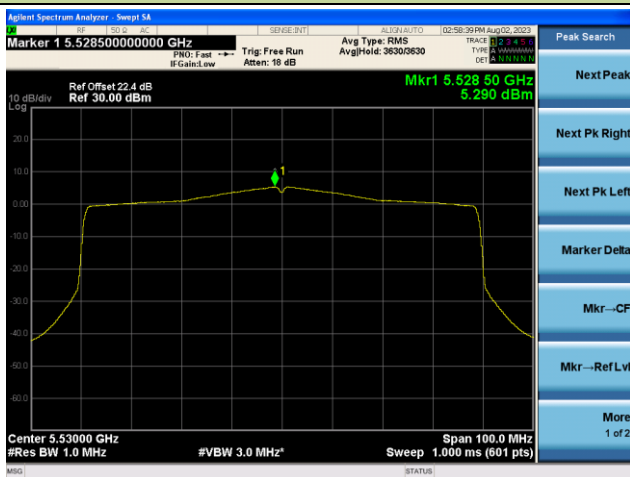

Channel 151 (5755MHz)

Channel 159 (5795MHz)

802.11ax-HE80 Power Spectral Density - Ant 1

Channel 42 (5210MHz)

Channel 58 (5290MHz)

Channel 106 (5530MHz)

Channel 122 (5610MHz)

Channel 138 (5690MHz)