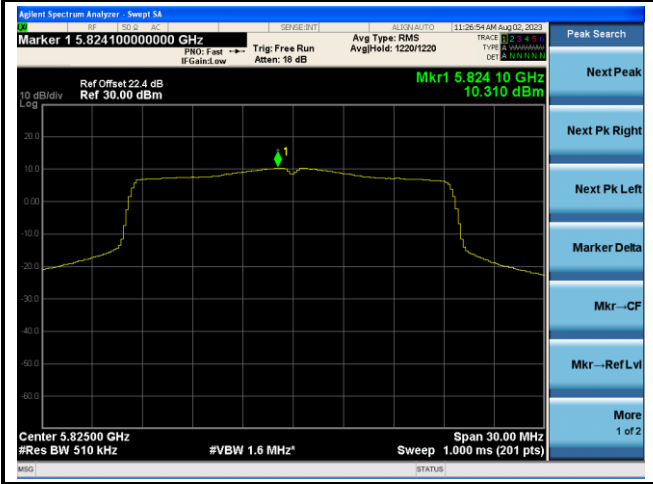

Channel 140 (5700MHz)

Channel 144(5720MHz)

Channel 149 (5745MHz)

Channel 157 (5785MHz)

802.11ax-HE20 Power Spectral Density - Ant 1

Channel 165 (5825MHz)

802.11ax-HE40 Power Spectral Density- Ant 1

Channel 38 (5190MHz)