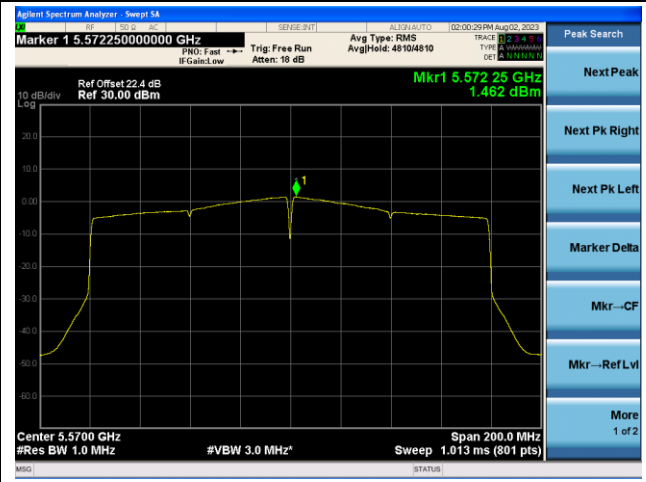

802.11ax-HE160 Power Spectral Density - Ant 1

Channel 50 (5250MHz)

Channel 114 (5570MHz)