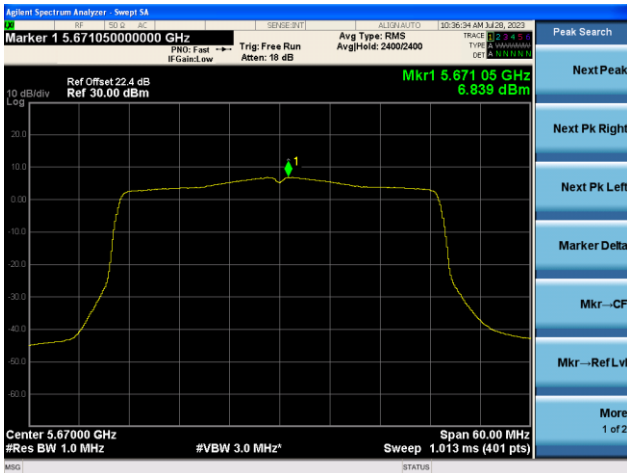

Channel 46 (5230MHz)

Channel 54 (5270MHz)

Channel 62 (5310MHz)

Channel 102 (5510MHz)

Channel 110 (5550MHz)

802.11ax-HE40 Power Spectral Density - Ant 1

Channel 134 (5670MHz)

Channel 142(5710MHz)

Channel 151 (5755MHz)

Channel 159 (5795MHz)

802.11ax-HE80 Power Spectral Density - Ant 1

Channel 42 (5210MHz)

Channel 58 (5290MHz)

Channel 106 (5530MHz)

Channel 122 (5610MHz)

Channel 138 (5690MHz)