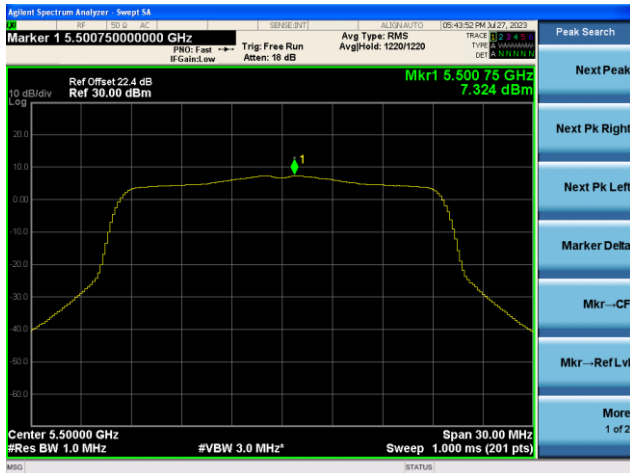

Channel 44 (5220MHz)

Channel 48 (5240MHz)

Channel 52 (5260MHz)

Channel 60 (5300MHz)

Channel 64 (5320MHz)

802.11ax-HE20 Power Spectral Density - Ant 1

Channel 100 (5500MHz)

Channel 116 (5580MHz)

Channel 140 (5700MHz)

Channel 144(5720MHz)

Channel 149 (5745MHz)

Channel 157 (5785MHz)

802.11ax-HE20 Power Spectral Density - Ant 1

Channel 165 (5825MHz)

802.11ax-HE40 Power Spectral Density- Ant 1

Channel 38 (5190MHz)