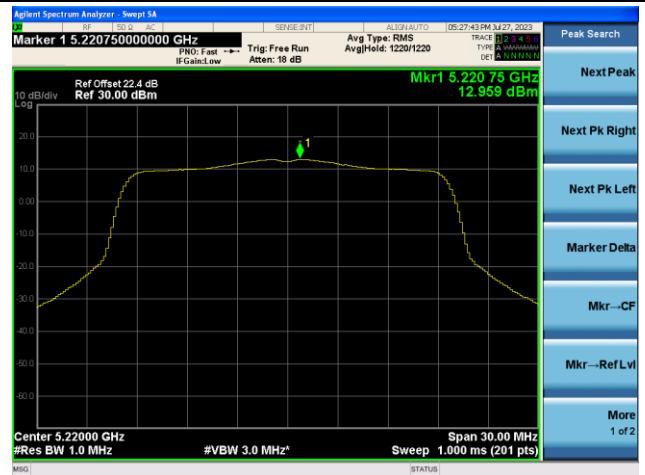

Channel 44 (5220MHz)