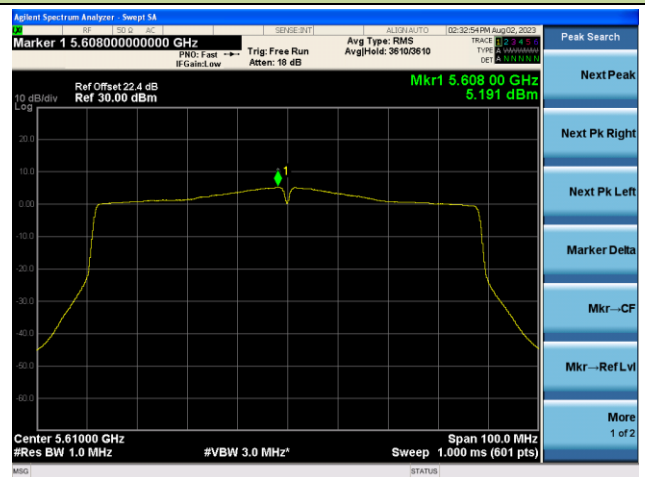

Channel 134 (5670MHz)

Channel 142(5710MHz)

Channel 151 (5755MHz)

Channel 159 (5795MHz)

802.11ac-VHT80 Power Spectral Density - Ant 1

Channel 42 (5210MHz)

Channel 58 (5290MHz)

Channel 106 (5530MHz)

Channel 122 (5610MHz)

Channel 138 (5690MHz)

Channel 155 (5775MHz)

802.11ac-VHT160 Power Spectral Density - Ant 1

Channel 50 (5250MHz)

Channel 114 (5570MHz)

802.11ax-HE20 Power Spectral Density - Ant 1

Channel 36 (5180MHz)