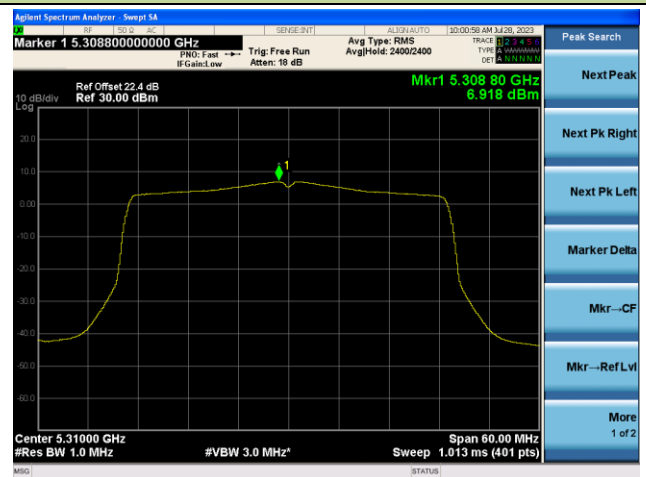

Channel 140 (5700MHz)

Channel 144(5720MHz)

Channel 149 (5745MHz)

Channel 157 (5785MHz)

802.11ax-HE20 Power Spectral Density - Ant 1

Channel 165 (5825MHz)

802.11ax-HE40 Power Spectral Density- Ant 1

Channel 38 (5190MHz)

Channel 46 (5230MHz)

Channel 54 (5270MHz)

Channel 62 (5310MHz)

Channel 102 (5510MHz)

Channel 110 (5550MHz)

802.11ax-HE40 Power Spectral Density - Ant 1

Channel 134 (5670MHz)

Channel 142(5710MHz)