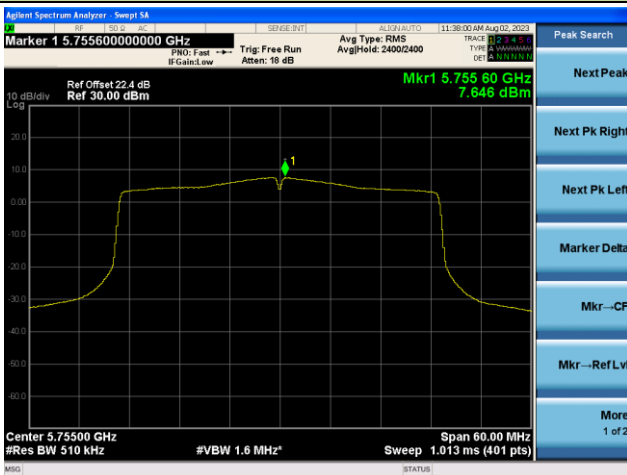

Channel 151 (5755MHz)