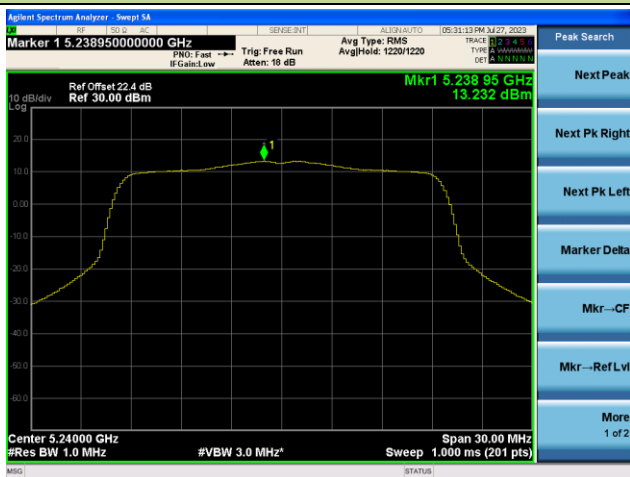

Channel 48 (5240MHz)