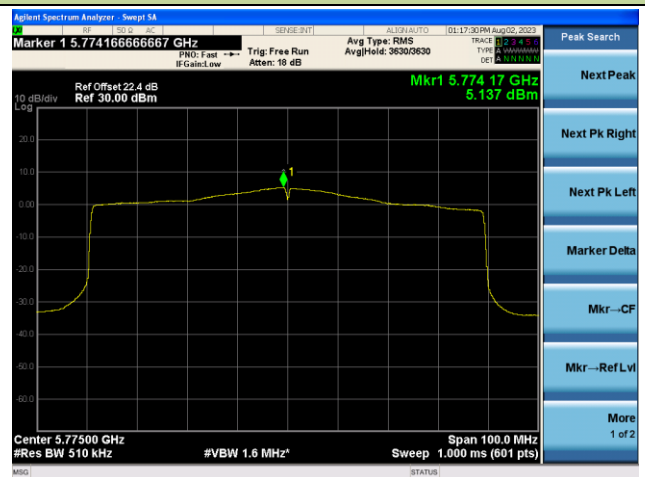

Channel 151 (5755MHz)

Channel 159 (5795MHz)

802.11ax-HE80 Power Spectral Density - Ant 1

Channel 42 (5210MHz)

Channel 58 (5290MHz)

Channel 106 (5530MHz)

Channel 122 (5610MHz)

Channel 138 (5690MHz)

Channel 155 (5775MHz)

802.11ax-HE160 Power Spectral Density - Ant 1

Channel 50 (5250MHz)

Channel 114 (5570MHz)

802.11a Power Spectral Density - Ant 2

Channel 36 (5180MHz)

Channel 44 (5220MHz)

Channel 48 (5240MHz)