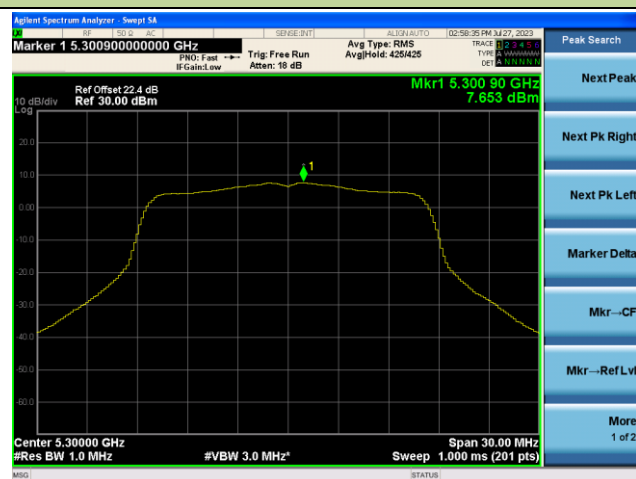

Channel 155 (5775MHz)

802.11ax-HE160 Power Spectral Density - Ant 1

Channel 50 (5250MHz)

Channel 114 (5570MHz)

802.11a Power Spectral Density - Ant 2

Channel 36 (5180MHz)

Channel 44 (5220MHz)

Channel 48 (5240MHz)

Channel 52 (5260MHz)

Channel 60 (5300MHz)

Channel 64 (5320MHz)