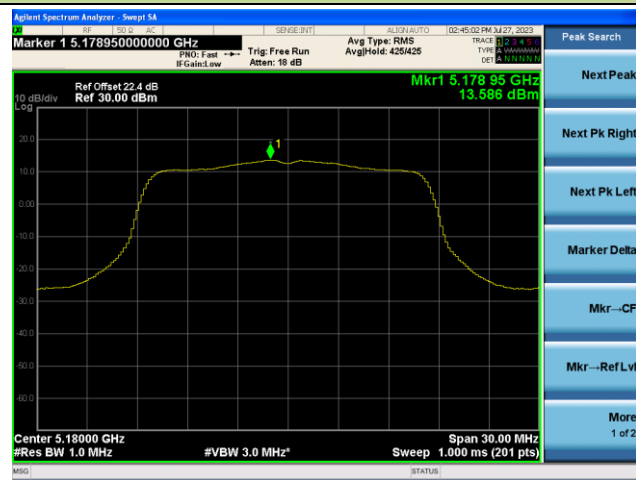

Channel 155 (5775MHz)

802.11ax-HE160 Power Spectral Density - Ant 1

Channel 50 (5250MHz)

Channel 114 (5570MHz)

802.11a Power Spectral Density - Ant 2

Channel 36 (5180MHz)

Channel 44 (5220MHz)

Channel 48 (5240MHz)

Channel 52 (5260MHz)

Channel 60 (5300MHz)

Channel 64 (5320MHz)