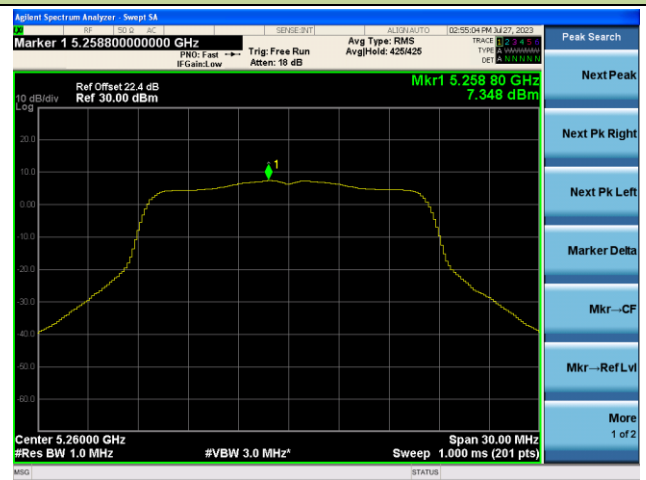

Channel 151 (5755MHz)

Channel 159 (5795MHz)

802.11ax-HE80 Power Spectral Density - Ant 1

Channel 42 (5210MHz)

Channel 58 (5290MHz)

Channel 106 (5530MHz)

Channel 122 (5610MHz)

Channel 138 (5690MHz)

Channel 155 (5775MHz)

802.11ax-HE160 Power Spectral Density - Ant 1

Channel 50 (5250MHz)

Channel 114 (5570MHz)

802.11a Power Spectral Density - Ant 2

Channel 36 (5180MHz)

Channel 44 (5220MHz)

Channel 48 (5240MHz)

Channel 52 (5260MHz)

Channel 60 (5300MHz)

Channel 64 (5320MHz)