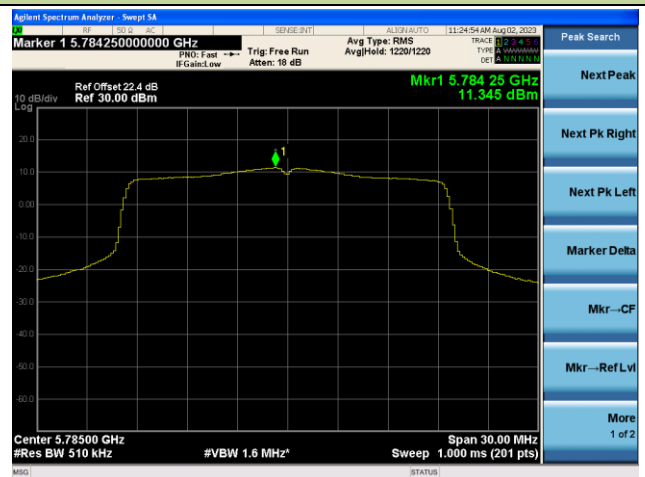

Channel 140 (5700MHz)

Channel 144(5720MHz)

Channel 149 (5745MHz)

Channel 157 (5785MHz)

802.11ax-HE20 Power Spectral Density - Ant 1

Channel 165 (5825MHz)

802.11ax-HE40 Power Spectral Density- Ant 1

Channel 38 (5190MHz)