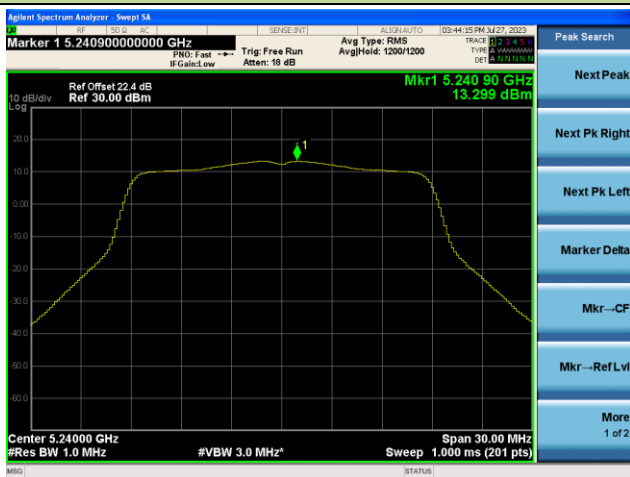

802.11ac-VHT20 Power Spectral Density - Ant 1

Channel 36 (5180MHz)

Channel 44 (5220MHz)

Channel 48 (5240MHz)

Channel 52 (5260MHz)

Channel 60 (5300MHz)

Channel 64 (5320MHz)

802.11ac-VHT20 Power Spectral Density - Ant 1

Channel 100 (5500MHz)

Channel 116 (5580MHz)

Channel 140 (5700MHz)

Channel 144(5720MHz)

Channel 149 (5745MHz)

Channel 157 (5785MHz)

802.11ac-VHT20 Power Spectral Density - Ant 1

Channel 165 (5825MHz)