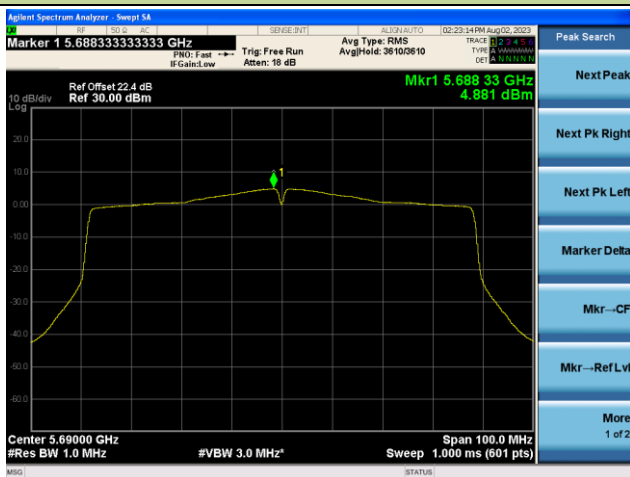

Channel 134 (5670MHz)

Channel 142(5710MHz)

Channel 151 (5755MHz)

Channel 159 (5795MHz)

802.11ac-VHT80 Power Spectral Density - Ant 1

Channel 42 (5210MHz)

Channel 58 (5290MHz)

Channel 106 (5530MHz)

Channel 122 (5610MHz)

Channel 138 (5690MHz)

Channel 155 (5775MHz)

802.11ac-VHT160 Power Spectral Density - Ant 1

Channel 50 (5250MHz)

Channel 114 (5570MHz)

802.11ax-HE20 Power Spectral Density - Ant 1

Channel 36 (5180MHz)