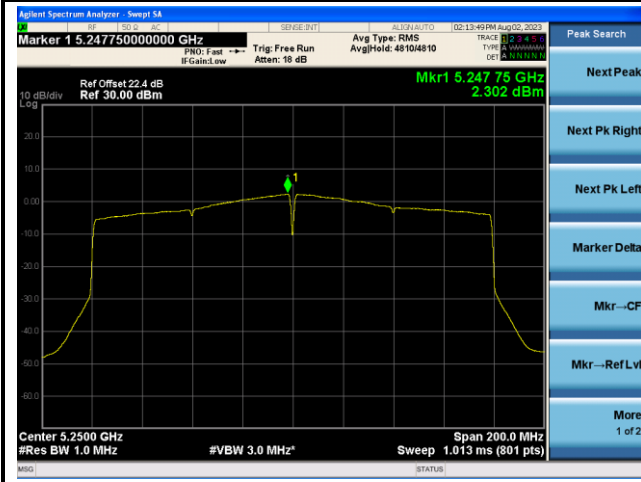

802.11ax-HE160 Power Spectral Density - Ant 1

Channel 50 (5250MHz)

Channel 114 (5570MHz)