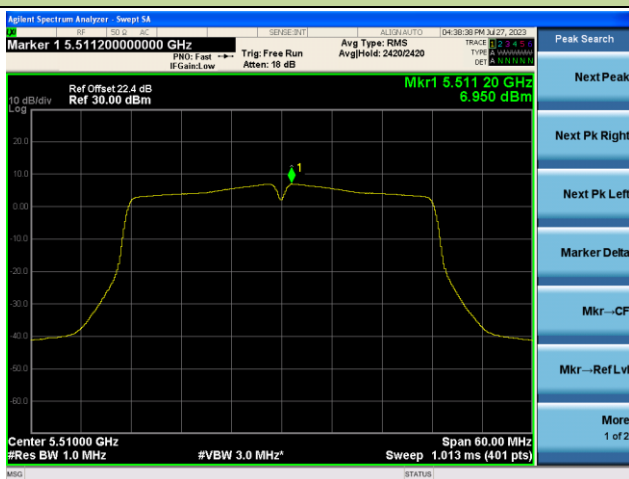

802.11ac-VHT40 Power Spectral Density - Ant 1

Channel 38 (5190MHz)

Channel 46 (5230MHz)

Channel 54 (5270MHz)

Channel 62 (5310MHz)

Channel 102 (5510MHz)

Channel 110 (5550MHz)

802.11ac-VHT40 Power Spectral Density - Ant 1

Channel 134 (5670MHz)

Channel 142(5710MHz)

Channel 151 (5755MHz)

Channel 159 (5795MHz)

802.11ac-VHT80 Power Spectral Density - Ant 1

Channel 42 (5210MHz)

Channel 58 (5290MHz)

Channel 106 (5530MHz)