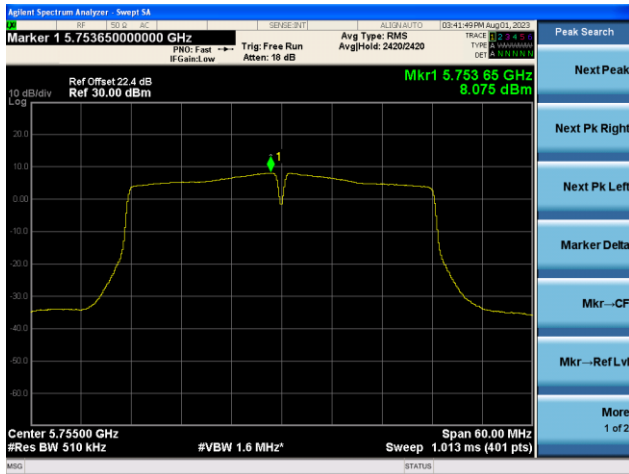

802.11ac-VHT40 Power Spectral Density - Ant 1

Channel 38 (5190MHz)

Channel 46 (5230MHz)

Channel 54 (5270MHz)

Channel 62 (5310MHz)

Channel 102 (5510MHz)

Channel 110 (5550MHz)

802.11ac-VHT40 Power Spectral Density - Ant 1

Channel 134 (5670MHz)

Channel 142(5710MHz)

Channel 151 (5755MHz)

Channel 159 (5795MHz)

802.11ac-VHT80 Power Spectral Density - Ant 1

Channel 42 (5210MHz)

Channel 58 (5290MHz)

Channel 106 (5530MHz)