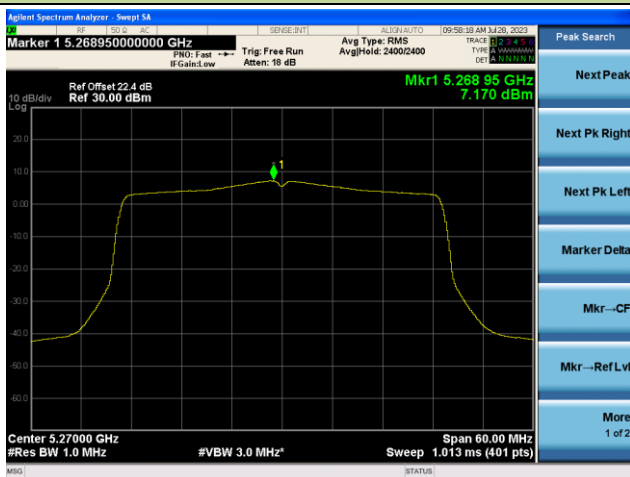

Channel 54 (5270MHz)