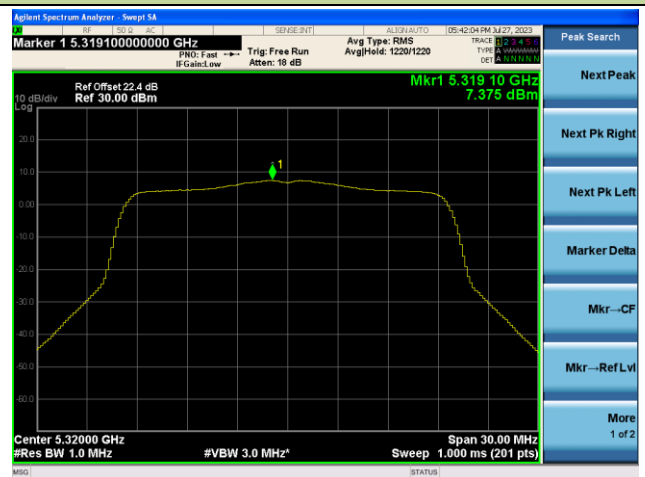

Channel 44 (5220MHz)

Channel 48 (5240MHz)

Channel 52 (5260MHz)

Channel 60 (5300MHz)

Channel 64 (5320MHz)

802.11ax-HE20 Power Spectral Density - Ant 1

Channel 100 (5500MHz)

Channel 116 (5580MHz)

Channel 140 (5700MHz)

Channel 144(5720MHz)

Channel 149 (5745MHz)

Channel 157 (5785MHz)

802.11ax-HE20 Power Spectral Density - Ant 1

Channel 165 (5825MHz)

802.11ax-HE40 Power Spectral Density- Ant 1

Channel 38 (5190MHz)