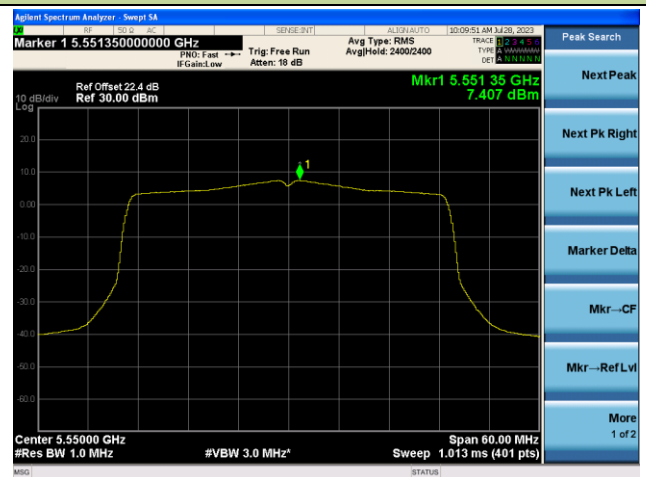

Channel 46 (5230MHz)

Channel 54 (5270MHz)

Channel 62 (5310MHz)

Channel 102 (5510MHz)

Channel 110 (5550MHz)

802.11ax-HE40 Power Spectral Density - Ant 1

Channel 134 (5670MHz)

Channel 142(5710MHz)

Channel 151 (5755MHz)

Channel 159 (5795MHz)

802.11ax-HE80 Power Spectral Density - Ant 1

Channel 42 (5210MHz)

Channel 58 (5290MHz)

Channel 106 (5530MHz)

Channel 122 (5610MHz)

Channel 138 (5690MHz)