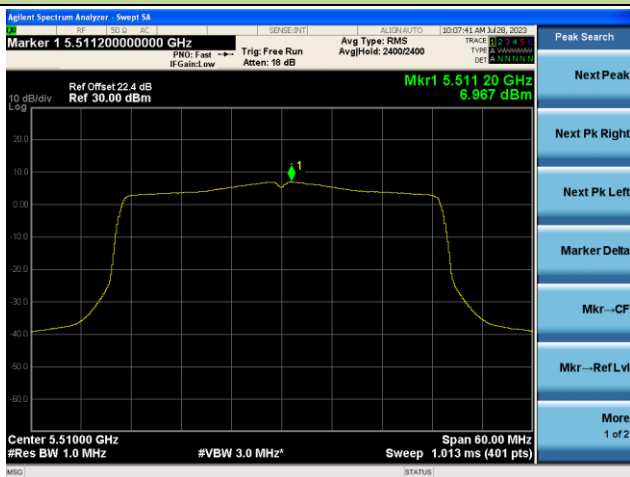

Channel 46 (5230MHz)

Channel 54 (5270MHz)

Channel 62 (5310MHz)

Channel 102 (5510MHz)

Channel 110 (5550MHz)

802.11ax-HE40 Power Spectral Density - Ant 1

Channel 134 (5670MHz)

Channel 142(5710MHz)