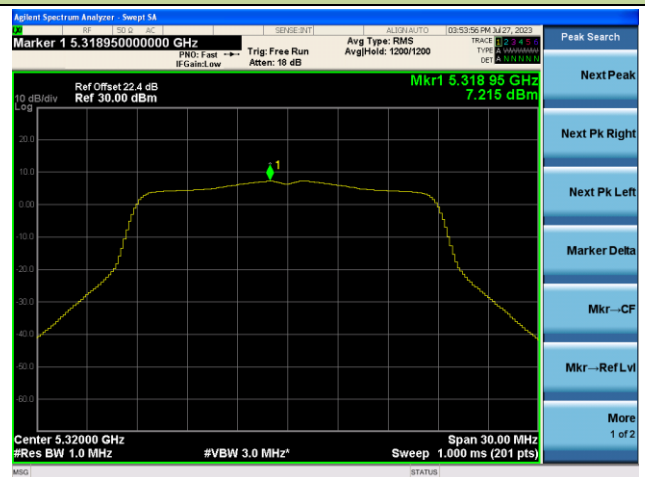

802.11ac-VHT20 Power Spectral Density - Ant 1

Channel 36 (5180MHz)

Channel 44 (5220MHz)

Channel 48 (5240MHz)

Channel 52 (5260MHz)

Channel 60 (5300MHz)

Channel 64 (5320MHz)

802.11ac-VHT20 Power Spectral Density - Ant 1

Channel 100 (5500MHz)

Channel 116 (5580MHz)

Channel 140 (5700MHz)

Channel 144(5720MHz)

Channel 149 (5745MHz)

Channel 157 (5785MHz)

802.11ac-VHT20 Power Spectral Density - Ant 1

Channel 165 (5825MHz)