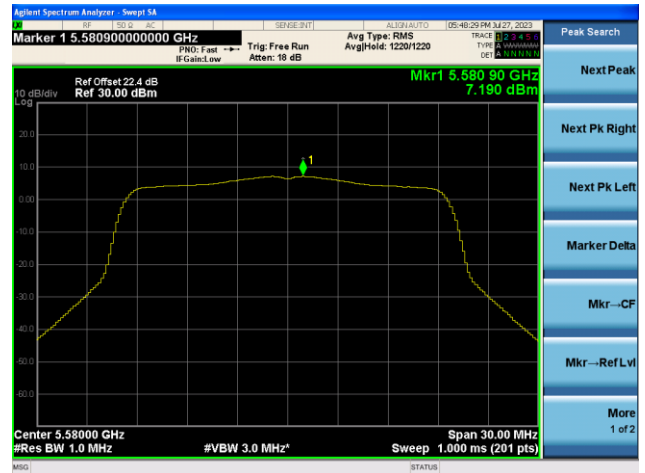

Channel 44 (5220MHz)

Channel 48 (5240MHz)

Channel 52 (5260MHz)

Channel 60 (5300MHz)

Channel 64 (5320MHz)

802.11ax-HE20 Power Spectral Density - Ant 1

Channel 100 (5500MHz)

Channel 116 (5580MHz)

Channel 140 (5700MHz)

Channel 144(5720MHz)

Channel 149 (5745MHz)

Channel 157 (5785MHz)

802.11ax-HE20 Power Spectral Density - Ant 1

Channel 165 (5825MHz)

802.11ax-HE40 Power Spectral Density- Ant 1

Channel 38 (5190MHz)