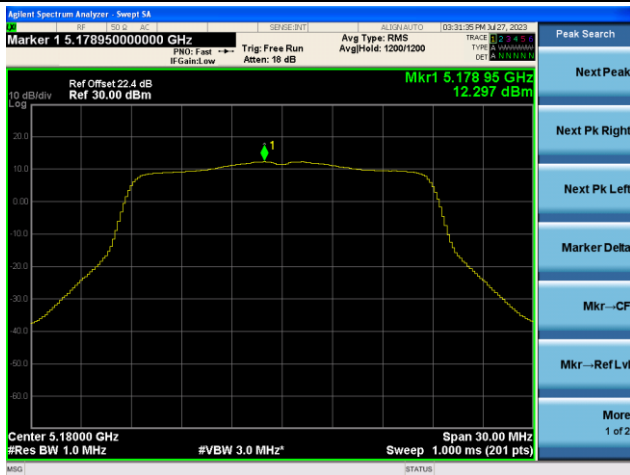

802.11ac-VHT20 Power Spectral Density - Ant 1

Channel 36 (5180MHz)

Channel 44 (5220MHz)

Channel 48 (5240MHz)

Channel 52 (5260MHz)

Channel 60 (5300MHz)

Channel 64 (5320MHz)

802.11ac-VHT20 Power Spectral Density - Ant 1

Channel 100 (5500MHz)

Channel 116 (5580MHz)

Channel 140 (5700MHz)

Channel 144(5720MHz)

Channel 149 (5745MHz)

Channel 157 (5785MHz)

802.11ac-VHT20 Power Spectral Density - Ant 1

Channel 165 (5825MHz)