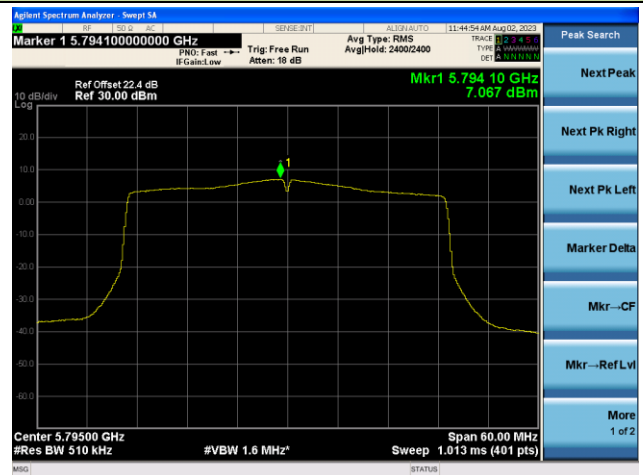

Channel 46 (5230MHz)

Channel 54 (5270MHz)

Channel 62 (5310MHz)

Channel 102 (5510MHz)

Channel 110 (5550MHz)

802.11ax-HE40 Power Spectral Density - Ant 1

Channel 134 (5670MHz)

Channel 142(5710MHz)

Channel 151 (5755MHz)

Channel 159 (5795MHz)

802.11ax-HE80 Power Spectral Density - Ant 1

Channel 42 (5210MHz)

Channel 58 (5290MHz)

Channel 106 (5530MHz)

Channel 122 (5610MHz)

Channel 138 (5690MHz)