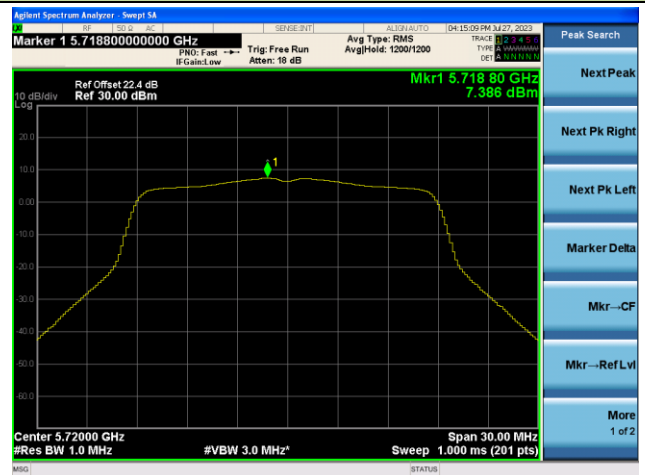

Channel 100 (5500MHz)

Channel 116 (5580MHz)

Channel 140 (5700MHz)

Channel 144(5720MHz)

Channel 149 (5745MHz)

Channel 157 (5785MHz)

802.11ac-VHT20 Power Spectral Density - Ant 1

Channel 165 (5825MHz)

802.11ac-VHT40 Power Spectral Density - Ant 1

Channel 38 (5190MHz)

Channel 46 (5230MHz)

Channel 54 (5270MHz)

Channel 62 (5310MHz)

Channel 102 (5510MHz)

Channel 110 (5550MHz)

802.11ac-VHT40 Power Spectral Density - Ant 1