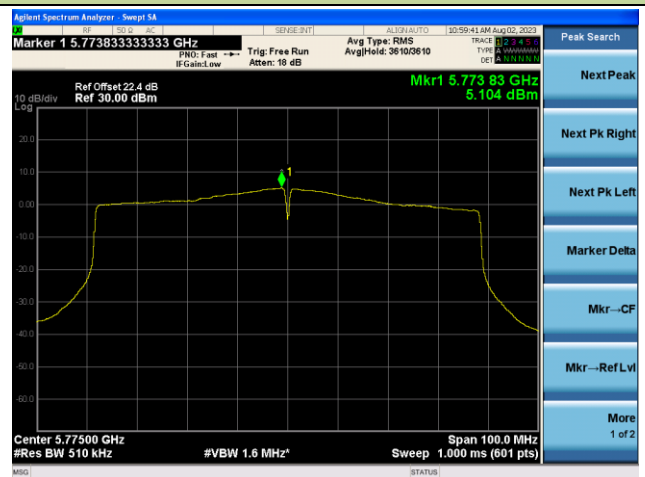

Channel 134 (5670MHz)

Channel 142(5710MHz)

Channel 151 (5755MHz)

Channel 159 (5795MHz)

802.11ac-VHT80 Power Spectral Density - Ant 1

Channel 42 (5210MHz)

Channel 58 (5290MHz)

Channel 106 (5530MHz)

Channel 122 (5610MHz)

Channel 138 (5690MHz)

Channel 155 (5775MHz)

802.11ac-VHT160 Power Spectral Density - Ant 1

Channel 50 (5250MHz)

Channel 114 (5570MHz)

802.11ax-HE20 Power Spectral Density - Ant 1

Channel 36 (5180MHz)