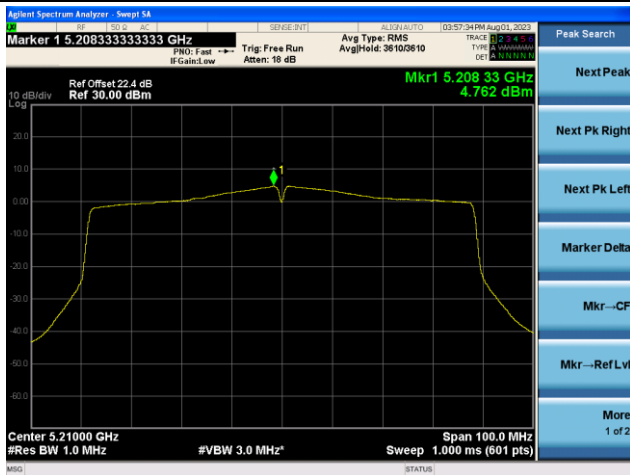

Channel 134 (5670MHz)

Channel 142(5710MHz)

Channel 151 (5755MHz)

Channel 159 (5795MHz)

802.11ac-VHT80 Power Spectral Density - Ant 1

Channel 42 (5210MHz)

Channel 58 (5290MHz)

Channel 106 (5530MHz)

Channel 122 (5610MHz)

Channel 138 (5690MHz)

Channel 155 (5775MHz)

802.11ac-VHT160 Power Spectral Density - Ant 1

Channel 50 (5250MHz)

Channel 114 (5570MHz)

802.11ax-HE20 Power Spectral Density - Ant 1

Channel 36 (5180MHz)