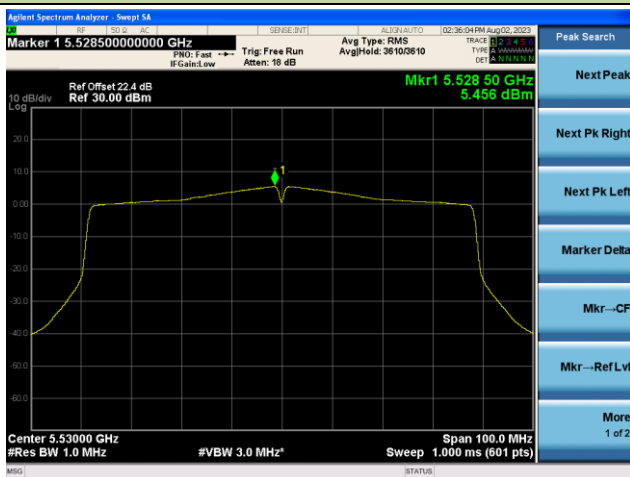

Channel 134 (5670MHz)

Channel 142(5710MHz)

Channel 151 (5755MHz)

Channel 159 (5795MHz)

802.11ac-VHT80 Power Spectral Density - Ant 1

Channel 42 (5210MHz)

Channel 58 (5290MHz)

Channel 106 (5530MHz)

Channel 122 (5610MHz)

Channel 138 (5690MHz)

Channel 155 (5775MHz)

802.11ac-VHT160 Power Spectral Density - Ant 1

Channel 50 (5250MHz)

Channel 114 (5570MHz)

802.11ax-HE20 Power Spectral Density - Ant 1

Channel 36 (5180MHz)