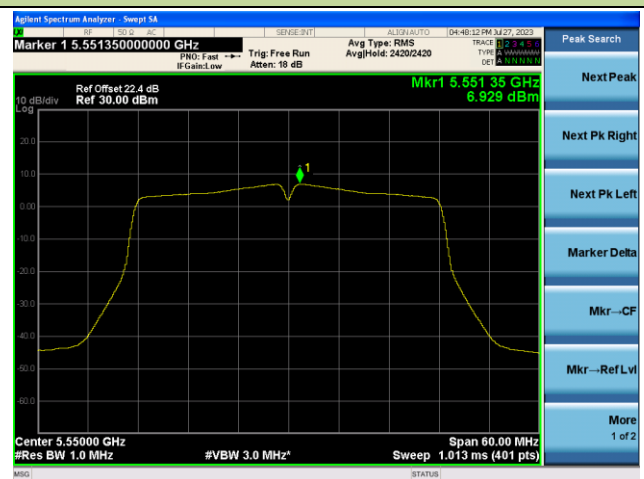

802.11ac-VHT40 Power Spectral Density - Ant 1

Channel 38 (5190MHz)

Channel 46 (5230MHz)

Channel 54 (5270MHz)

Channel 62 (5310MHz)

Channel 102 (5510MHz)

Channel 110 (5550MHz)

802.11ac-VHT40 Power Spectral Density - Ant 1

Channel 134 (5670MHz)

Channel 142(5710MHz)

Channel 151 (5755MHz)

Channel 159 (5795MHz)

802.11ac-VHT80 Power Spectral Density - Ant 1

Channel 42 (5210MHz)

Channel 58 (5290MHz)

Channel 106 (5530MHz)