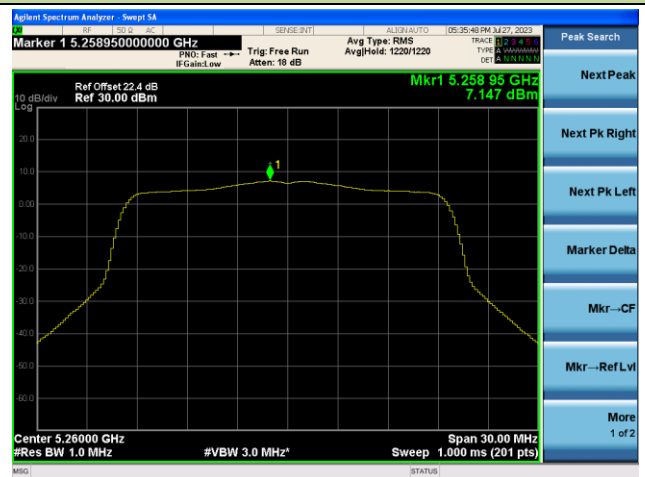

Channel 122 (5610MHz)

Channel 138 (5690MHz)

Channel 155 (5775MHz)

802.11ac-VHT160 Power Spectral Density - Ant 1

Channel 50 (5250MHz)

Channel 114 (5570MHz)

802.11ax-HE20 Power Spectral Density - Ant 1

Channel 36 (5180MHz)

Channel 44 (5220MHz)

Channel 48 (5240MHz)

Channel 52 (5260MHz)

Channel 60 (5300MHz)

Channel 64 (5320MHz)

802.11ax-HE20 Power Spectral Density - Ant 1

Channel 100 (5500MHz)

Channel 116 (5580MHz)