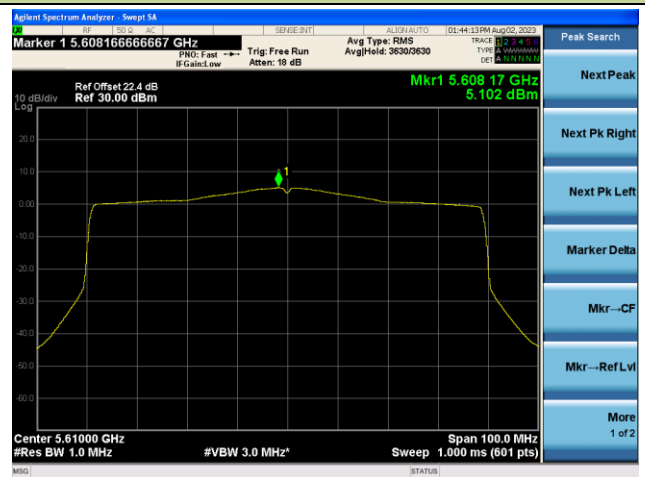

Channel 151 (5755MHz)

Channel 159 (5795MHz)

802.11ax-HE80 Power Spectral Density - Ant 1

Channel 42 (5210MHz)

Channel 58 (5290MHz)

Channel 106 (5530MHz)

Channel 122 (5610MHz)

Channel 138 (5690MHz)

Channel 155 (5775MHz)

802.11ax-HE160 Power Spectral Density - Ant 1

Channel 50 (5250MHz)

Channel 114 (5570MHz)

802.11a Power Spectral Density - Ant 2

Channel 36 (5180MHz)

Channel 44 (5220MHz)

Channel 48 (5240MHz)

Channel 52 (5260MHz)

Channel 60 (5300MHz)

Channel 64 (5320MHz)