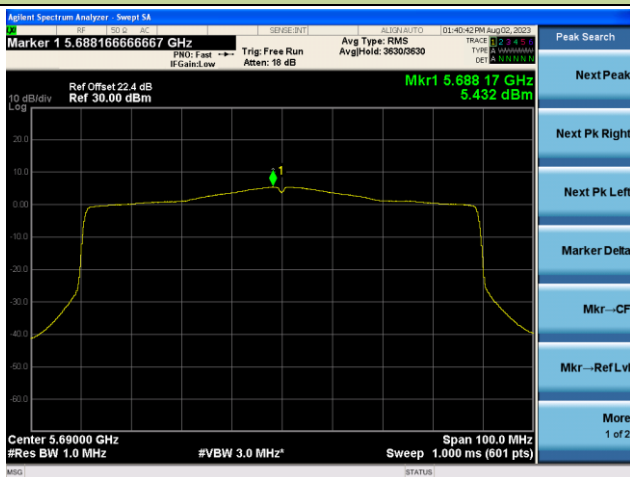

Channel 151 (5755MHz)

Channel 159 (5795MHz)

802.11ax-HE80 Power Spectral Density - Ant 1

Channel 42 (5210MHz)

Channel 58 (5290MHz)

Channel 106 (5530MHz)

Channel 122 (5610MHz)

Channel 138 (5690MHz)