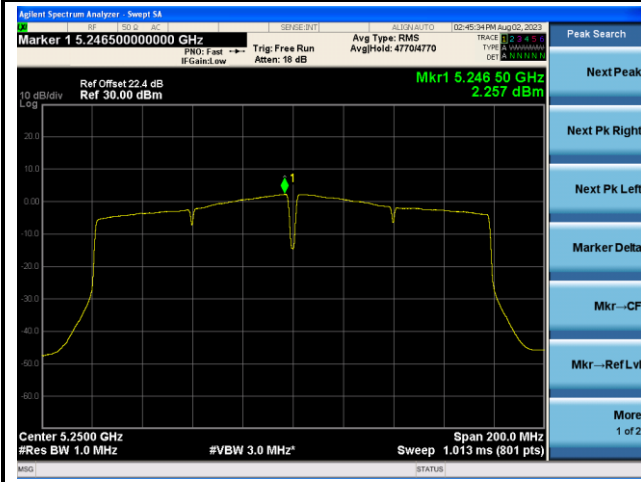

Channel 122 (5610MHz)

Channel 138 (5690MHz)

Channel 155 (5775MHz)

802.11ac-VHT160 Power Spectral Density - Ant 1

Channel 50 (5250MHz)

Channel 114 (5570MHz)

802.11ax-HE20 Power Spectral Density - Ant 1

Channel 36 (5180MHz)