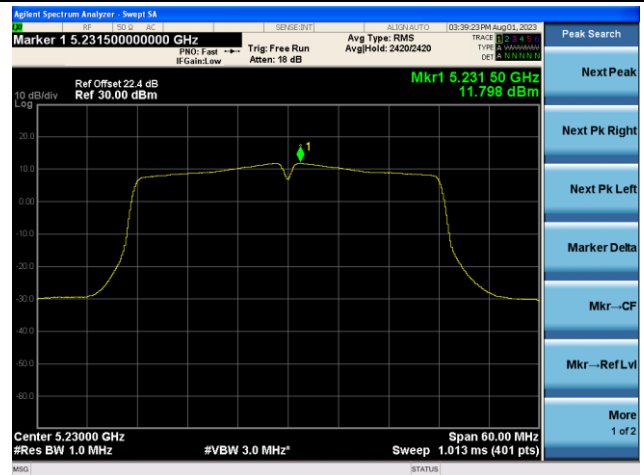

Channel 100 (5500MHz)

Channel 116 (5580MHz)

Channel 140 (5700MHz)

Channel 144(5720MHz)

Channel 149 (5745MHz)

Channel 157 (5785MHz)

802.11ac-VHT20 Power Spectral Density - Ant 1

Channel 165 (5825MHz)

802.11ac-VHT40 Power Spectral Density - Ant 1

Channel 38 (5190MHz)

Channel 46 (5230MHz)

Channel 54 (5270MHz)

Channel 62 (5310MHz)

Channel 102 (5510MHz)

Channel 110 (5550MHz)

802.11ac-VHT40 Power Spectral Density - Ant 1