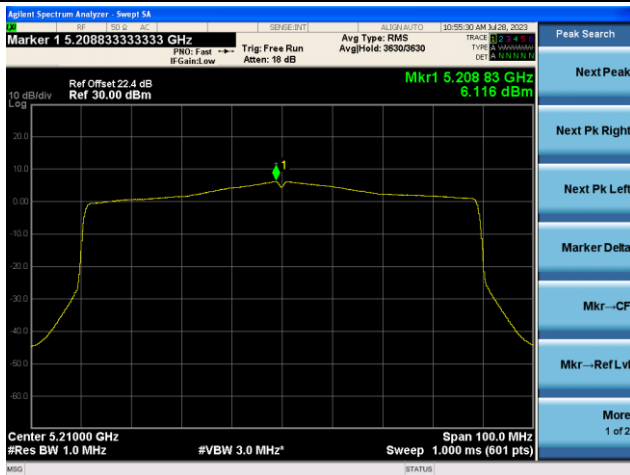

Channel 151 (5755MHz)

Channel 159 (5795MHz)

802.11ax-HE80 Power Spectral Density - Ant 1

Channel 42 (5210MHz)

Channel 58 (5290MHz)

Channel 106 (5530MHz)

Channel 122 (5610MHz)

Channel 138 (5690MHz)