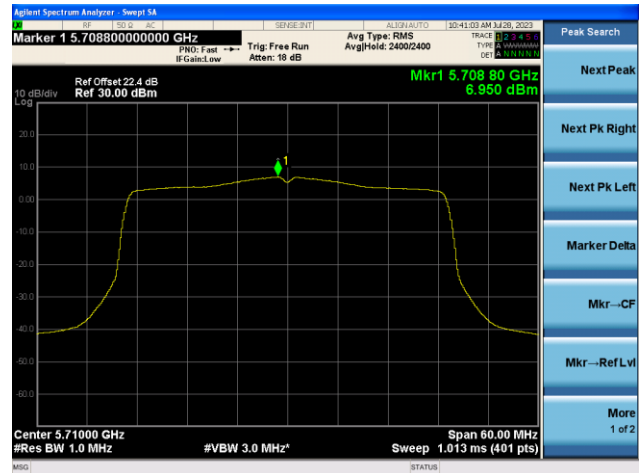

Channel 46 (5230MHz)

Channel 54 (5270MHz)

Channel 62 (5310MHz)

Channel 102 (5510MHz)

Channel 110 (5550MHz)

802.11ax-HE40 Power Spectral Density - Ant 1

Channel 134 (5670MHz)

Channel 142(5710MHz)

Channel 151 (5755MHz)

Channel 159 (5795MHz)

802.11ax-HE80 Power Spectral Density - Ant 1

Channel 42 (5210MHz)

Channel 58 (5290MHz)

Channel 106 (5530MHz)

Channel 122 (5610MHz)

Channel 138 (5690MHz)