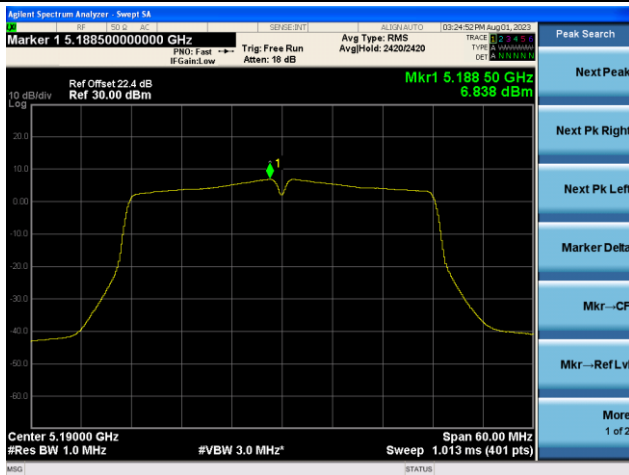

Channel 100 (5500MHz)

Channel 116 (5580MHz)

Channel 140 (5700MHz)

Channel 144(5720MHz)

Channel 149 (5745MHz)

Channel 157 (5785MHz)

802.11ac-VHT20 Power Spectral Density - Ant 1

Channel 165 (5825MHz)

802.11ac-VHT40 Power Spectral Density - Ant 1

Channel 38 (5190MHz)

Channel 46 (5230MHz)

Channel 54 (5270MHz)

Channel 62 (5310MHz)

Channel 102 (5510MHz)

Channel 110 (5550MHz)

802.11ac-VHT40 Power Spectral Density - Ant 1