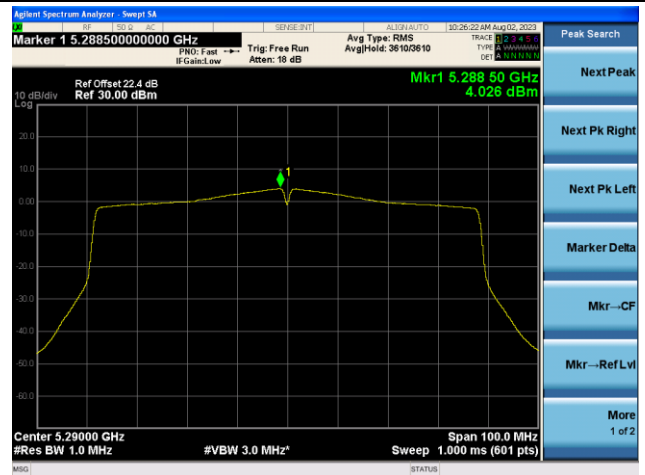

Channel 134 (5670MHz)

Channel 142(5710MHz)

Channel 151 (5755MHz)

Channel 159 (5795MHz)

802.11ac-VHT80 Power Spectral Density - Ant 1

Channel 42 (5210MHz)

Channel 58 (5290MHz)

Channel 106 (5530MHz)

Channel 122 (5610MHz)

Channel 138 (5690MHz)

Channel 155 (5775MHz)

802.11ac-VHT160 Power Spectral Density - Ant 1

Channel 50 (5250MHz)

Channel 114 (5570MHz)

802.11ax-HE20 Power Spectral Density - Ant 1

Channel 36 (5180MHz)