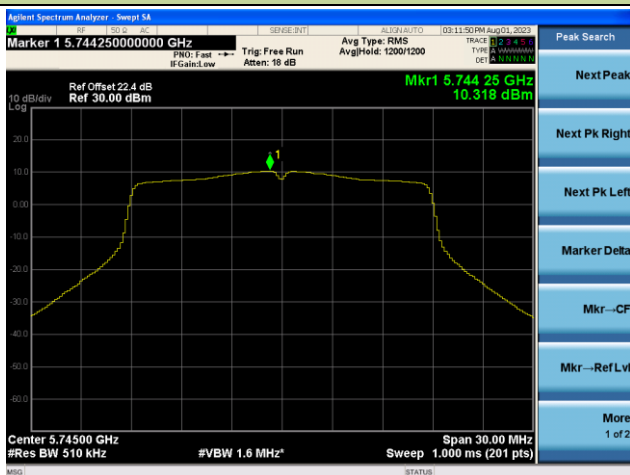

Channel 100 (5500MHz)

Channel 116 (5580MHz)

Channel 140 (5700MHz)

Channel 144(5720MHz)

Channel 149 (5745MHz)

Channel 157 (5785MHz)

802.11ac-VHT20 Power Spectral Density - Ant 1

Channel 165 (5825MHz)

802.11ac-VHT40 Power Spectral Density - Ant 1

Channel 38 (5190MHz)

Channel 46 (5230MHz)

Channel 54 (5270MHz)

Channel 62 (5310MHz)

Channel 102 (5510MHz)

Channel 110 (5550MHz)

802.11ac-VHT40 Power Spectral Density - Ant 1