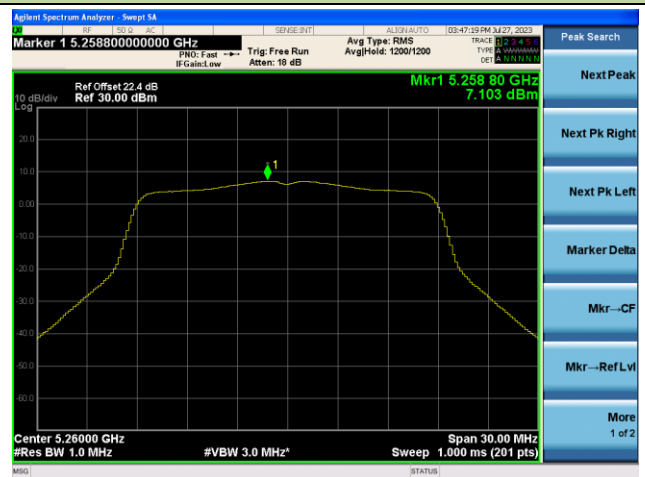

802.11ac-VHT20 Power Spectral Density - Ant 1

Channel 36 (5180MHz)

Channel 44 (5220MHz)

Channel 48 (5240MHz)

Channel 52 (5260MHz)

Channel 60 (5300MHz)

Channel 64 (5320MHz)

802.11ac-VHT20 Power Spectral Density - Ant 1

Channel 100 (5500MHz)

Channel 116 (5580MHz)

Channel 140 (5700MHz)

Channel 144(5720MHz)

Channel 149 (5745MHz)

Channel 157 (5785MHz)

802.11ac-VHT20 Power Spectral Density - Ant 1

Channel 165 (5825MHz)