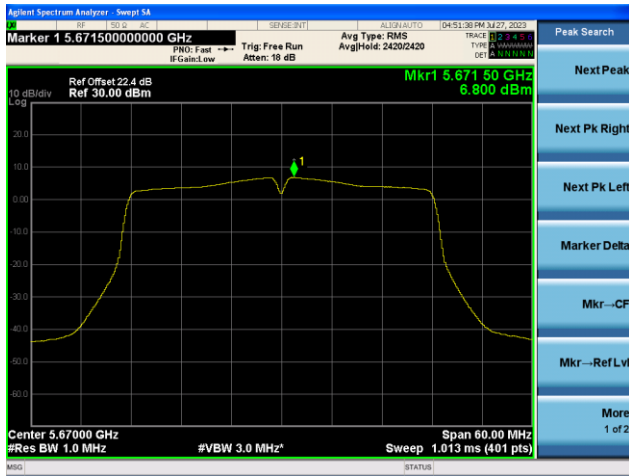

802.11ac-VHT40 Power Spectral Density - Ant 1

Channel 38 (5190MHz)

Channel 46 (5230MHz)

Channel 54 (5270MHz)

Channel 62 (5310MHz)

Channel 102 (5510MHz)

Channel 110 (5550MHz)

802.11ac-VHT40 Power Spectral Density - Ant 1

Channel 134 (5670MHz)

Channel 142(5710MHz)

Channel 151 (5755MHz)

Channel 159 (5795MHz)

802.11ac-VHT80 Power Spectral Density - Ant 1

Channel 42 (5210MHz)

Channel 58 (5290MHz)

Channel 106 (5530MHz)