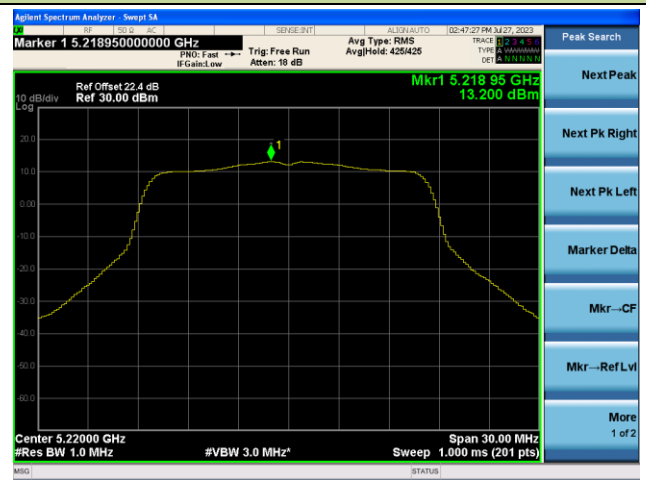

Channel 155 (5775MHz)

802.11ax-HE160 Power Spectral Density - Ant 1

Channel 50 (5250MHz)

Channel 114 (5570MHz)

802.11a Power Spectral Density - Ant 2

Channel 36 (5180MHz)

Channel 44 (5220MHz)

Channel 48 (5240MHz)

Channel 52 (5260MHz)

Channel 60 (5300MHz)

Channel 64 (5320MHz)