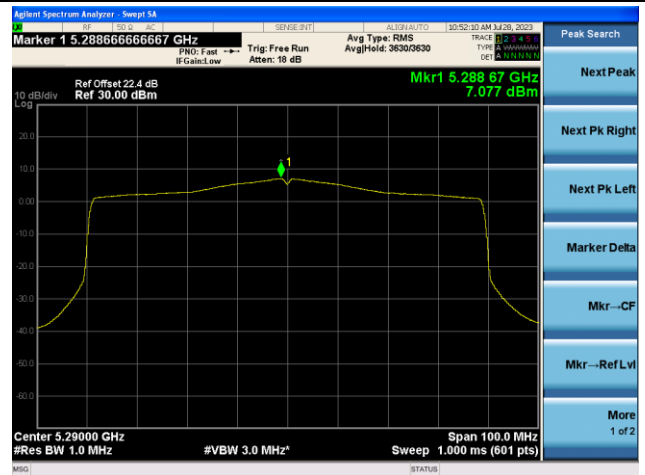

Channel 151 (5755MHz)

Channel 159 (5795MHz)

802.11ax-HE80 Power Spectral Density - Ant 1

Channel 42 (5210MHz)

Channel 58 (5290MHz)

Channel 106 (5530MHz)

Channel 122 (5610MHz)

Channel 138 (5690MHz)

Channel 155 (5775MHz)

802.11ax-HE160 Power Spectral Density - Ant 1

Channel 50 (5250MHz)

Channel 114 (5570MHz)

802.11a Power Spectral Density - Ant 2

Channel 36 (5180MHz)

Channel 44 (5220MHz)

Channel 48 (5240MHz)