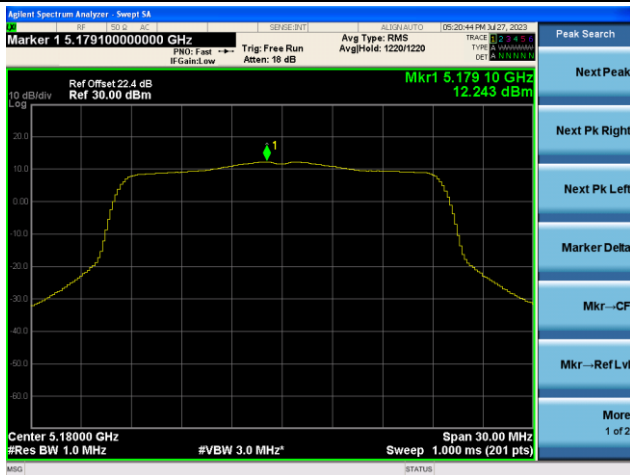

Channel 122 (5610MHz)

Channel 138 (5690MHz)

Channel 155 (5775MHz)

802.11ac-VHT160 Power Spectral Density - Ant 1

Channel 50 (5250MHz)

Channel 114 (5570MHz)

802.11ax-HE20 Power Spectral Density - Ant 1

Channel 36 (5180MHz)