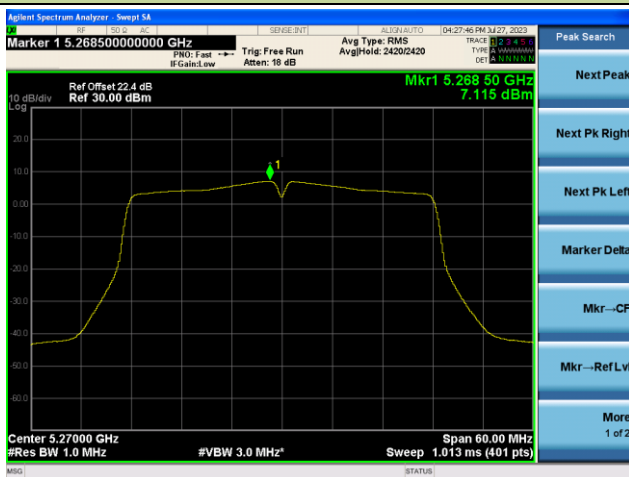

802.11ac-VHT40 Power Spectral Density - Ant 1

Channel 38 (5190MHz)

Channel 46 (5230MHz)

Channel 54 (5270MHz)

Channel 62 (5310MHz)

Channel 102 (5510MHz)

Channel 110 (5550MHz)

802.11ac-VHT40 Power Spectral Density - Ant 1

Channel 134 (5670MHz)

Channel 142(5710MHz)

Channel 151 (5755MHz)

Channel 159 (5795MHz)

802.11ac-VHT80 Power Spectral Density - Ant 1

Channel 42 (5210MHz)

Channel 58 (5290MHz)

Channel 106 (5530MHz)