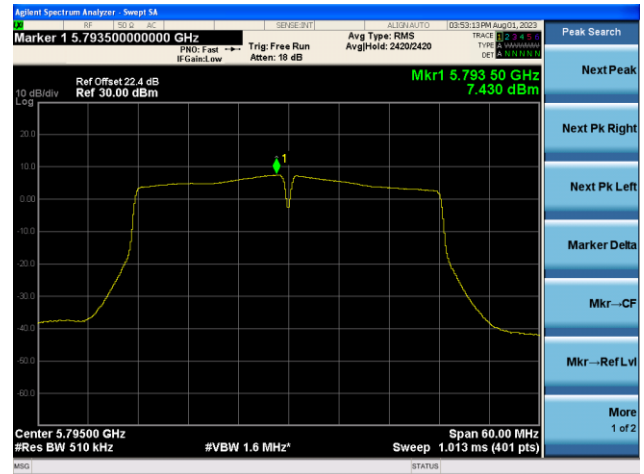

Channel 134 (5670MHz)

Channel 142(5710MHz)

Channel 151 (5755MHz)

Channel 159 (5795MHz)

802.11ac-VHT80 Power Spectral Density - Ant 1

Channel 42 (5210MHz)

Channel 58 (5290MHz)

Channel 106 (5530MHz)

Channel 122 (5610MHz)

Channel 138 (5690MHz)

Channel 155 (5775MHz)

802.11ac-VHT160 Power Spectral Density - Ant 1

Channel 50 (5250MHz)

Channel 114 (5570MHz)

802.11ax-HE20 Power Spectral Density - Ant 1

Channel 36 (5180MHz)