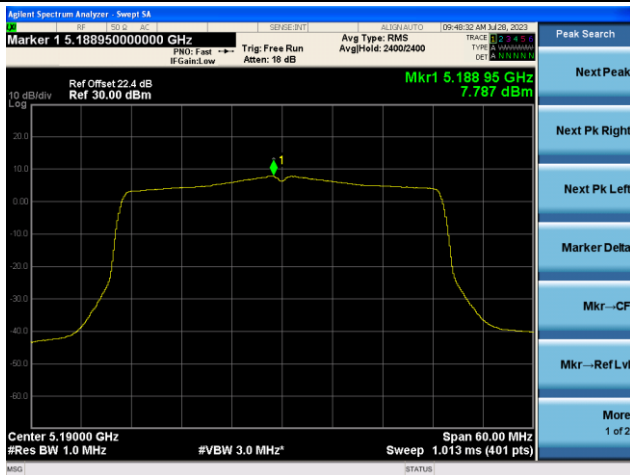

Channel 140 (5700MHz)

Channel 144(5720MHz)

Channel 149 (5745MHz)

Channel 157 (5785MHz)

802.11ax-HE20 Power Spectral Density - Ant 1

Channel 165 (5825MHz)

802.11ax-HE40 Power Spectral Density- Ant 1

Channel 38 (5190MHz)