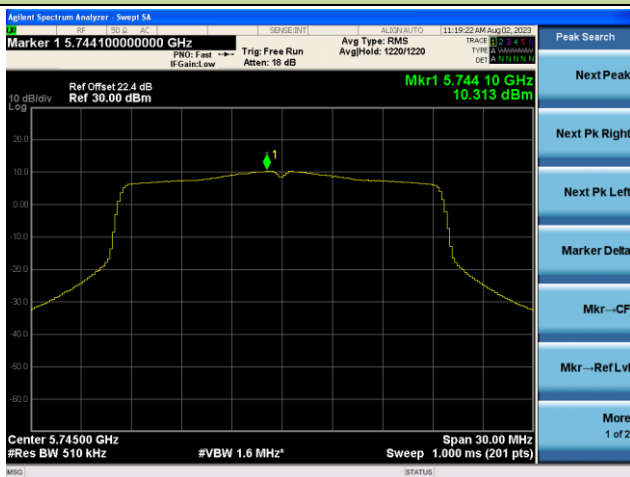

Channel 149 (5745MHz)