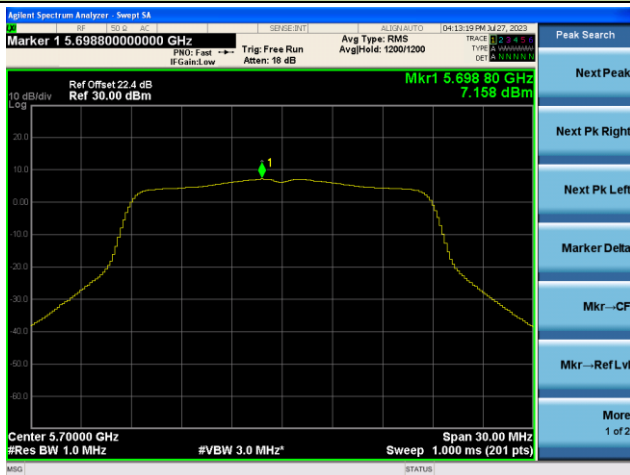

802.11ac-VHT20 Power Spectral Density - Ant 1

Channel 36 (5180MHz)

Channel 44 (5220MHz)

Channel 48 (5240MHz)

Channel 52 (5260MHz)

Channel 60 (5300MHz)

Channel 64 (5320MHz)

802.11ac-VHT20 Power Spectral Density - Ant 1

Channel 100 (5500MHz)

Channel 116 (5580MHz)

Channel 140 (5700MHz)

Channel 144(5720MHz)

Channel 149 (5745MHz)

Channel 157 (5785MHz)

802.11ac-VHT20 Power Spectral Density - Ant 1

Channel 165 (5825MHz)