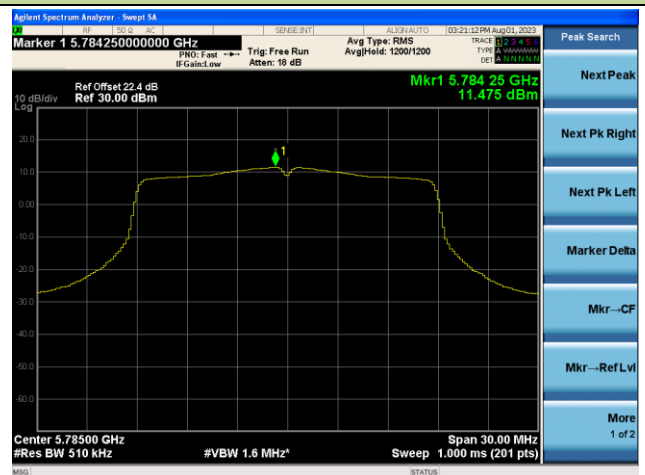

Channel 100 (5500MHz)

Channel 116 (5580MHz)

Channel 140 (5700MHz)

Channel 144(5720MHz)

Channel 149 (5745MHz)

Channel 157 (5785MHz)

802.11ac-VHT20 Power Spectral Density - Ant 1

Channel 165 (5825MHz)

802.11ac-VHT40 Power Spectral Density - Ant 1

Channel 38 (5190MHz)

Channel 46 (5230MHz)

Channel 54 (5270MHz)

Channel 62 (5310MHz)

Channel 102 (5510MHz)

Channel 110 (5550MHz)

802.11ac-VHT40 Power Spectral Density - Ant 1