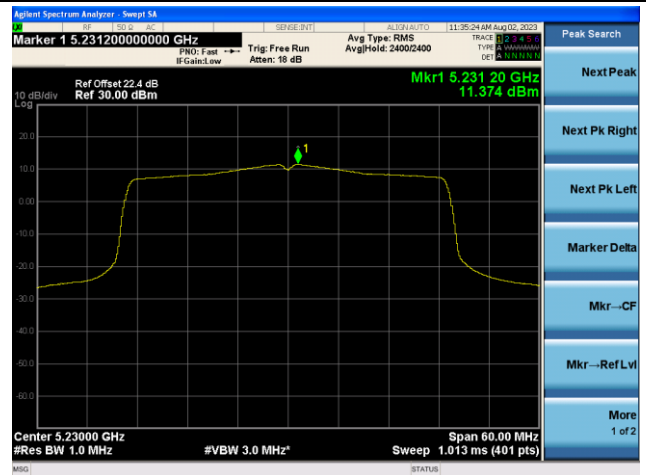

Channel 46 (5230MHz)