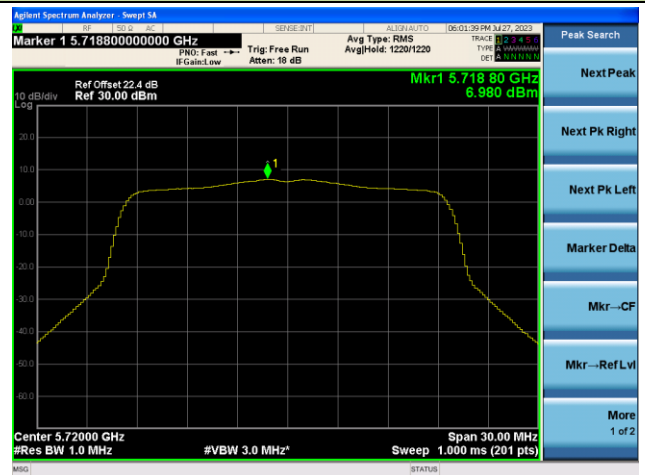

Channel 144(5720MHz)