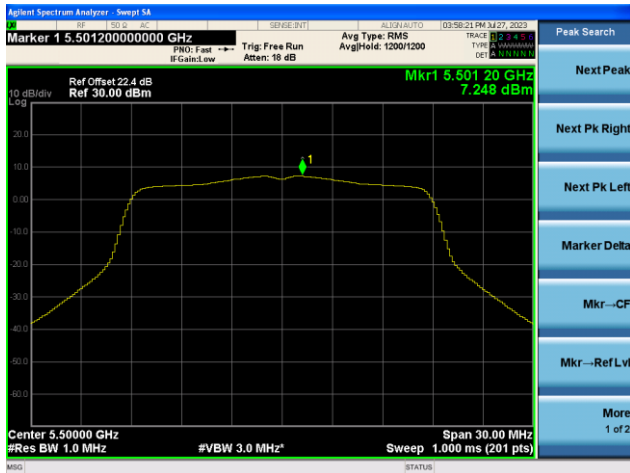

802.11ac-VHT20 Power Spectral Density - Ant 1

Channel 36 (5180MHz)

Channel 44 (5220MHz)

Channel 48 (5240MHz)

Channel 52 (5260MHz)

Channel 60 (5300MHz)

Channel 64 (5320MHz)

802.11ac-VHT20 Power Spectral Density - Ant 1

Channel 100 (5500MHz)

Channel 116 (5580MHz)

Channel 140 (5700MHz)

Channel 144(5720MHz)

Channel 149 (5745MHz)

Channel 157 (5785MHz)

802.11ac-VHT20 Power Spectral Density - Ant 1

Channel 165 (5825MHz)