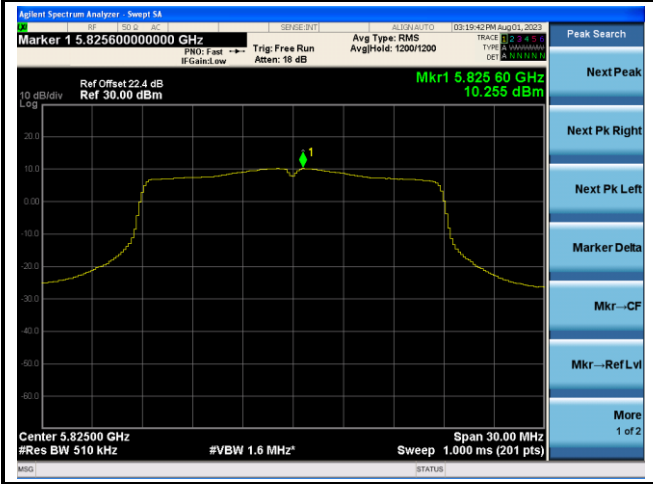

Channel 100 (5500MHz)

Channel 116 (5580MHz)

Channel 140 (5700MHz)

Channel 144(5720MHz)

Channel 149 (5745MHz)

Channel 157 (5785MHz)

802.11ac-VHT20 Power Spectral Density - Ant 1

Channel 165 (5825MHz)

802.11ac-VHT40 Power Spectral Density - Ant 1

Channel 38 (5190MHz)

Channel 46 (5230MHz)

Channel 54 (5270MHz)

Channel 62 (5310MHz)

Channel 102 (5510MHz)

Channel 110 (5550MHz)

802.11ac-VHT40 Power Spectral Density - Ant 1