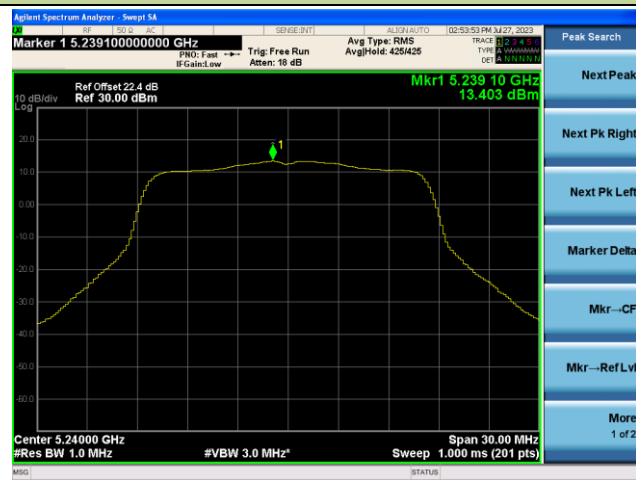

Channel 155 (5775MHz)

802.11ax-HE160 Power Spectral Density - Ant 1

Channel 50 (5250MHz)

Channel 114 (5570MHz)

802.11a Power Spectral Density - Ant 2

Channel 36 (5180MHz)

Channel 44 (5220MHz)

Channel 48 (5240MHz)

Channel 52 (5260MHz)

Channel 60 (5300MHz)

Channel 64 (5320MHz)