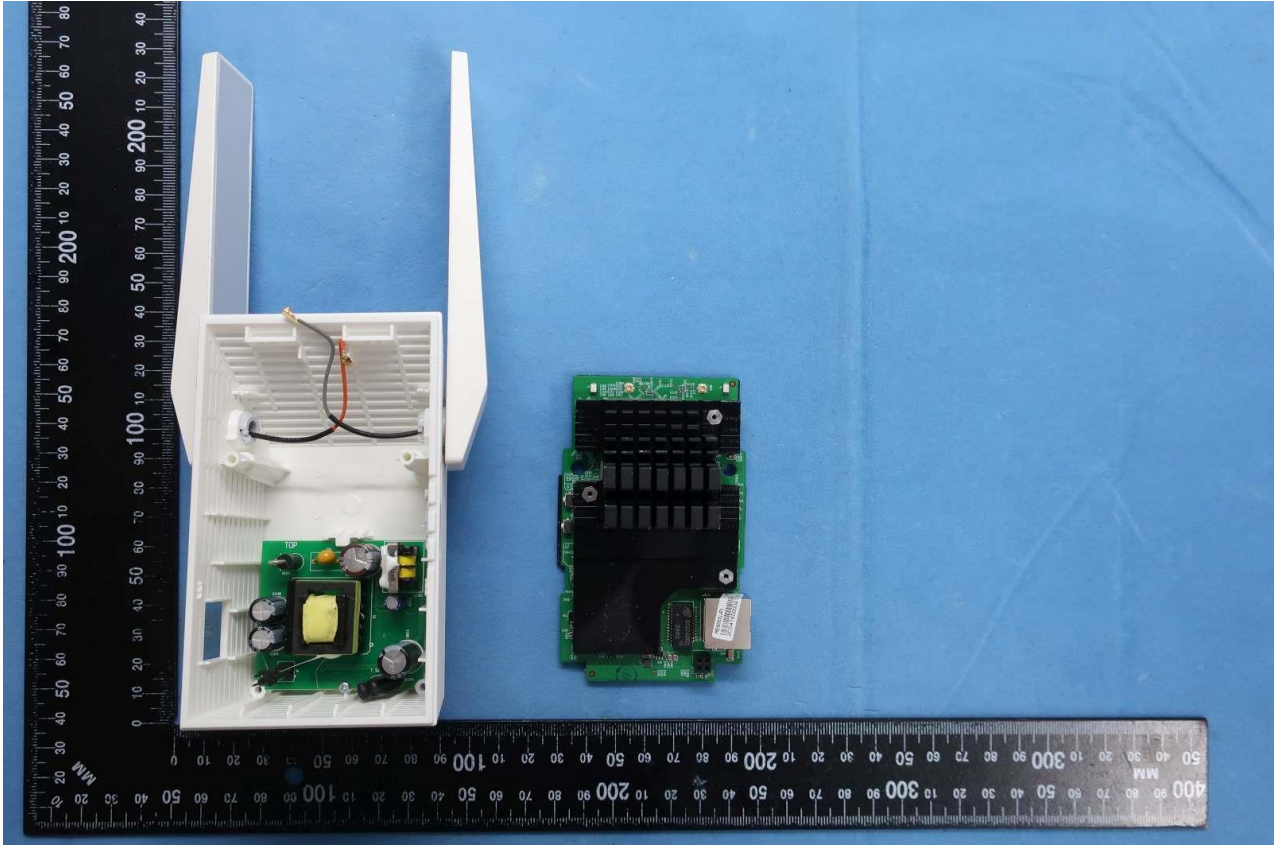

## 2. Internal Photograph of EUT

**Brand Name: tp-link; Model Name: RE605X**

Brand Name: tp-link; Model Name: RE605X

Brand Name: tp-link; Model Name: RE605X

Brand Name: tp-link; Model Name: RE605X

Brand Name: tp-link; Model Name: RE605X

Brand Name: tp-link; Model Name: RE605X

Brand Name: tp-link; Model Name: RE605X

Brand Name: tp-link; Model Name: RE605X

Brand Name: tp-link; Model Name: RE605X

Brand Name: tp-link; Model Name: RE605X

Brand Name: tp-link; Model Name: RE605X