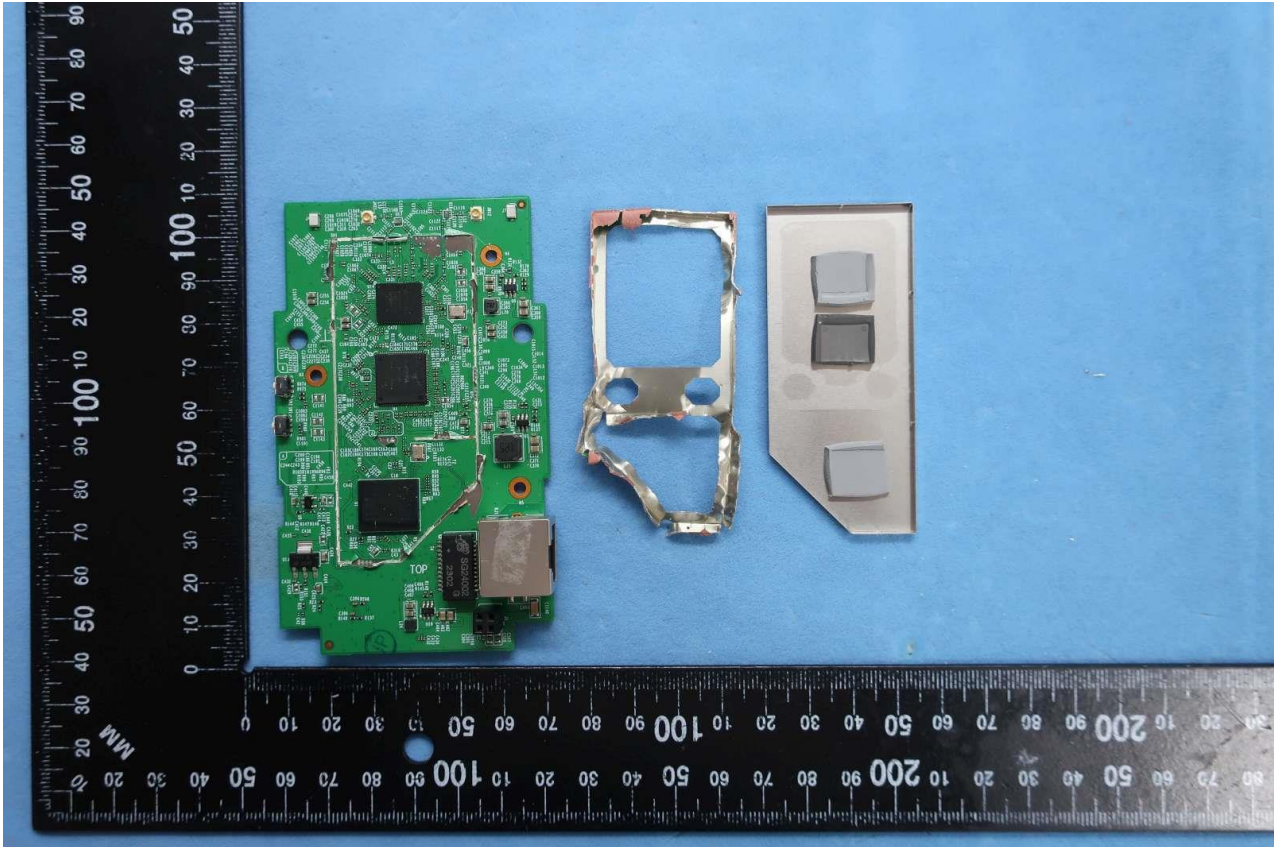

Brand Name: tp-link; Model Name: RE605X