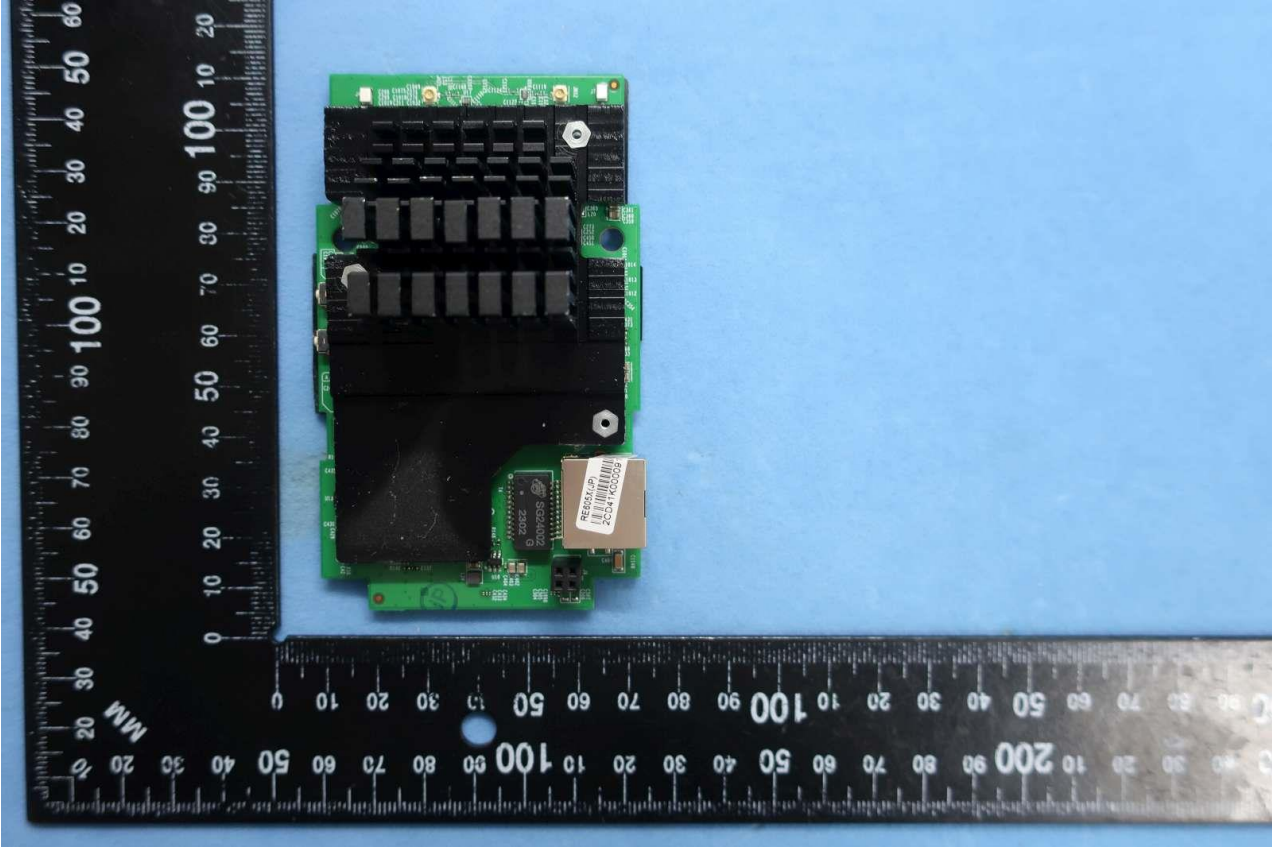

## 2. Internal Photograph of EUT

**Brand Name: tp-link; Model Name: RE605X**

Brand Name: tp-link; Model Name: RE605X

Brand Name: tp-link; Model Name: RE605X

Brand Name: tp-link; Model Name: RE605X

Brand Name: tp-link; Model Name: RE605X

Brand Name: tp-link; Model Name: RE605X

Brand Name: tp-link; Model Name: RE605X

Brand Name: tp-link; Model Name: RE605X

Brand Name: tp-link; Model Name: RE605X

Brand Name: tp-link; Model Name: RE605X

Brand Name: tp-link; Model Name: RE605X