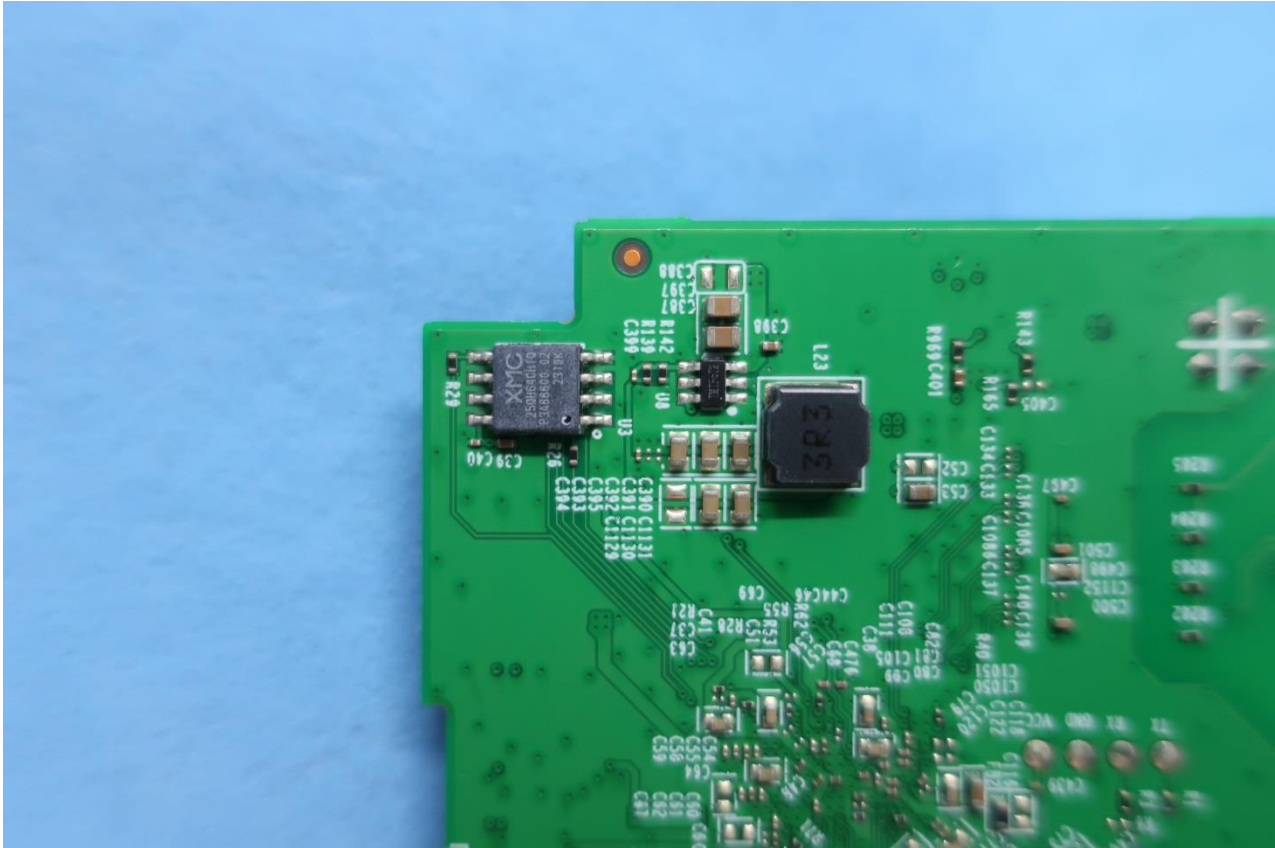

## 2. Internal Photograph of EUT

**Brand Name: tp-link; Model Name: RE605X**

Brand Name: tp-link; Model Name: RE605X

Brand Name: tp-link; Model Name: RE605X

Brand Name: tp-link; Model Name: RE605X

Brand Name: tp-link; Model Name: RE605X

Brand Name: tp-link; Model Name: RE605X

Brand Name: tp-link; Model Name: RE605X

Brand Name: tp-link; Model Name: RE605X

Brand Name: tp-link; Model Name: RE605X

Brand Name: tp-link; Model Name: RE605X

Brand Name: tp-link; Model Name: RE605X