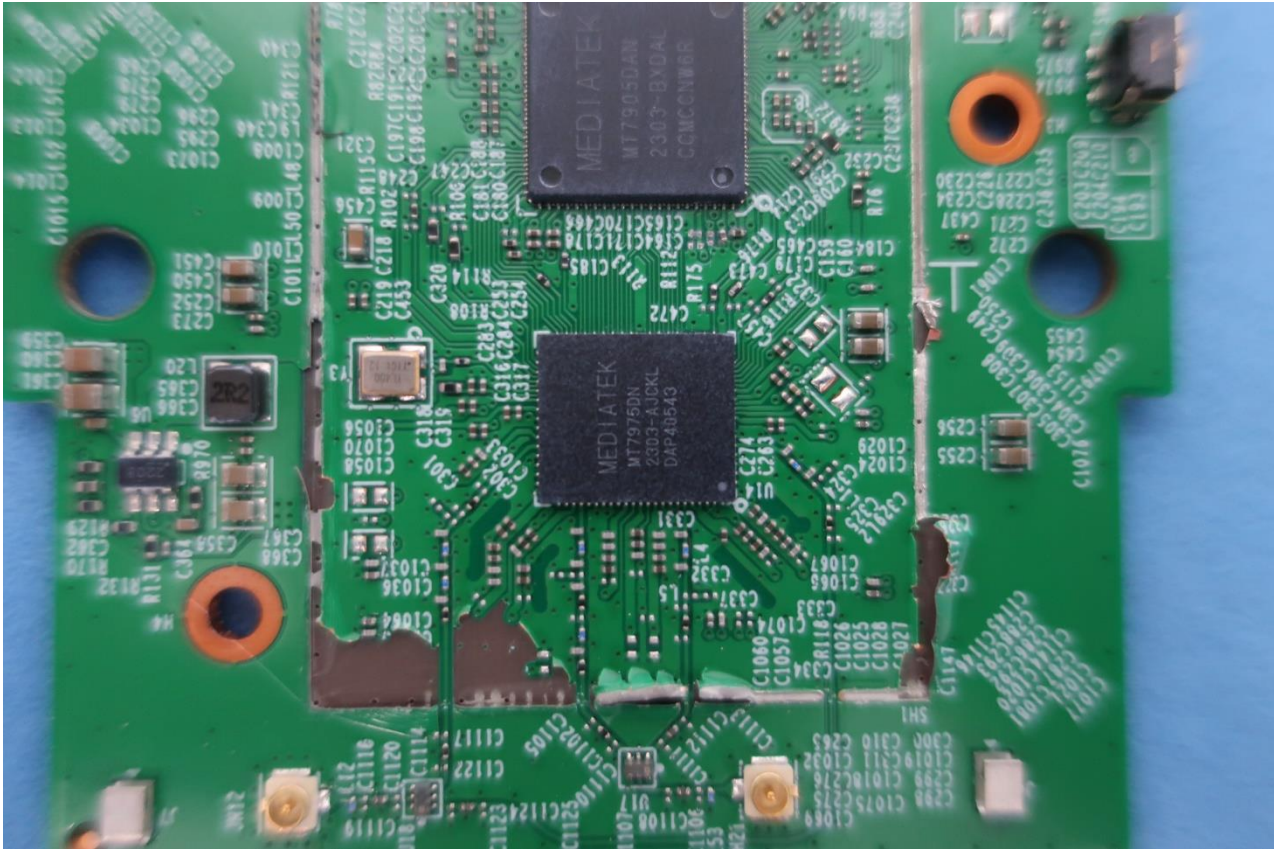

Brand Name: tp-link; Model Name: RE605X