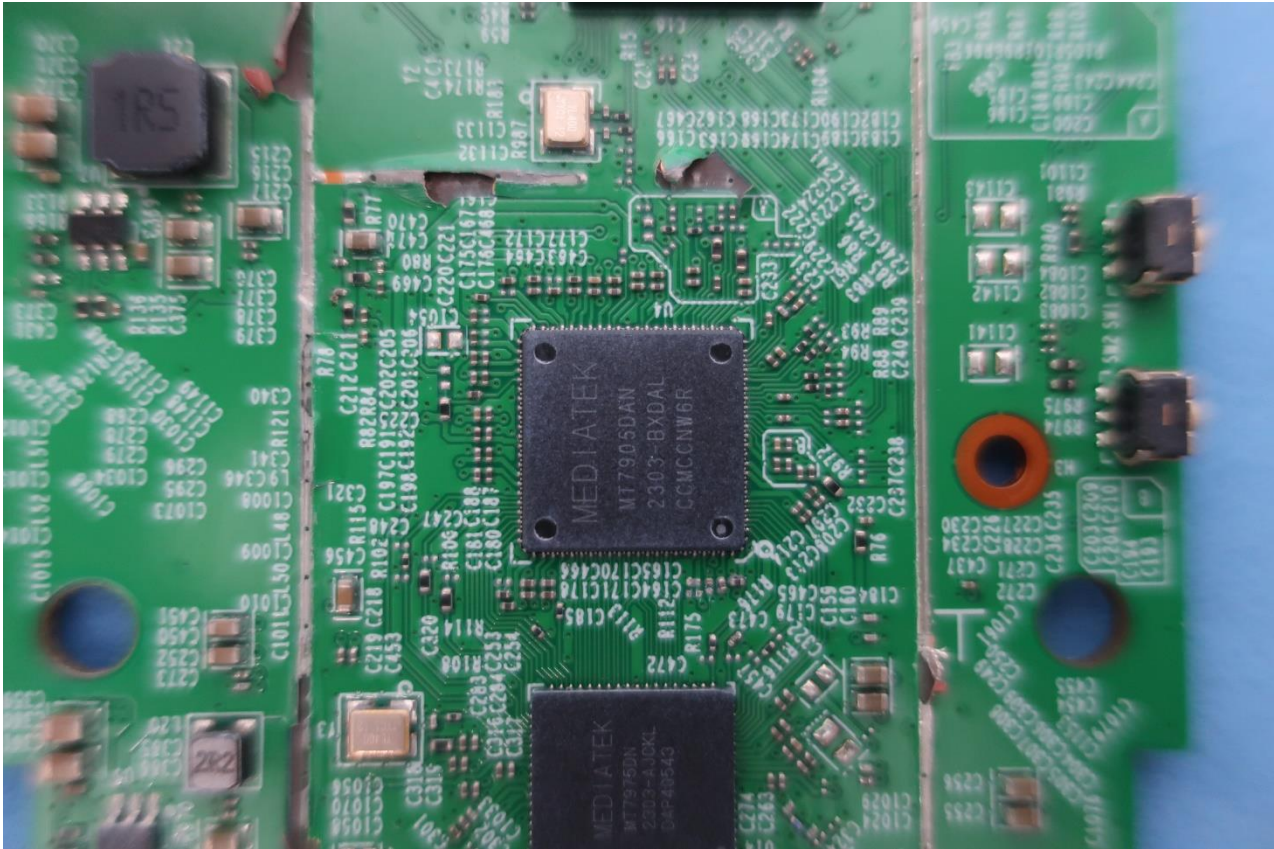

Brand Name: tp-link; Model Name: RE605X