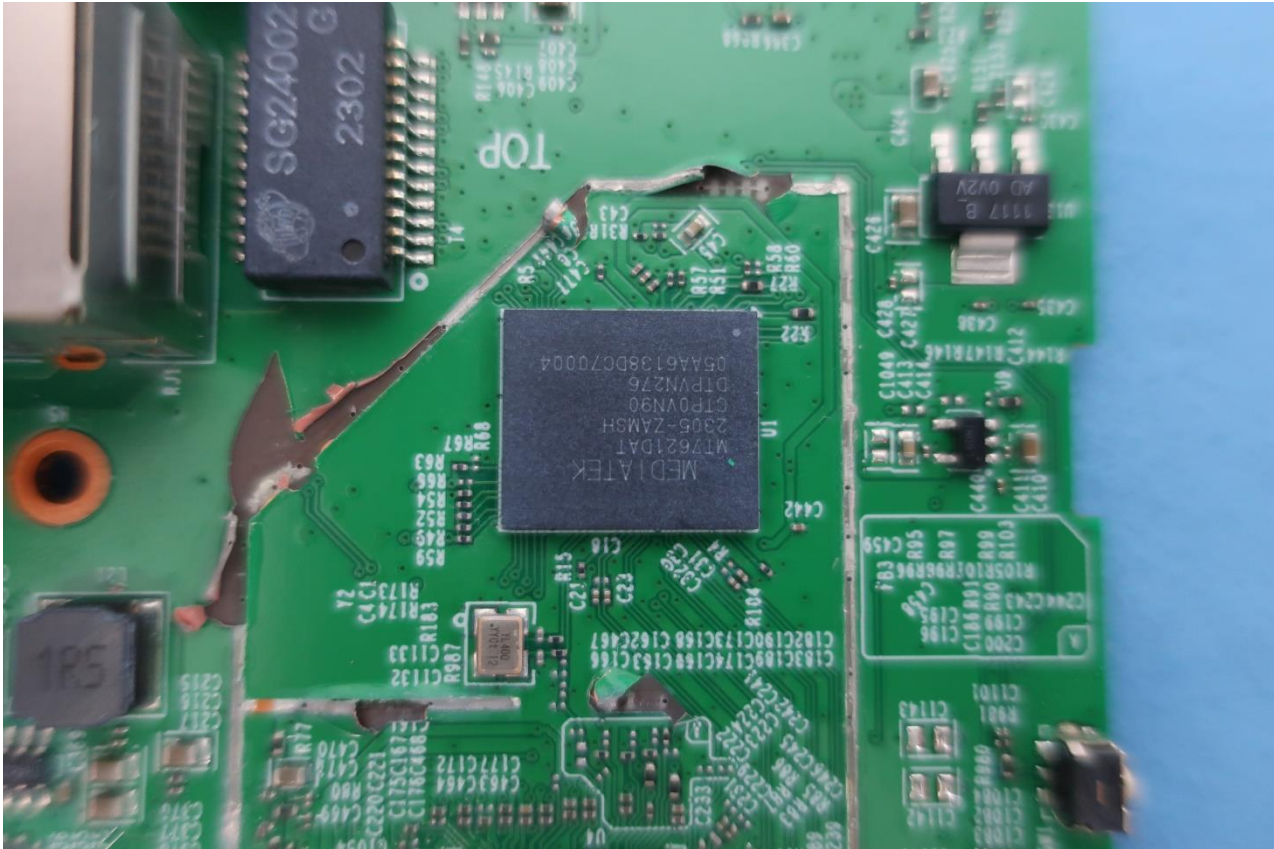

## 2. Internal Photograph of EUT

**Brand Name: tp-link; Model Name: RE605X**

Brand Name: tp-link; Model Name: RE605X

Brand Name: tp-link; Model Name: RE605X

Brand Name: tp-link; Model Name: RE605X

Brand Name: tp-link; Model Name: RE605X

Brand Name: tp-link; Model Name: RE605X

Brand Name: tp-link; Model Name: RE605X

Brand Name: tp-link; Model Name: RE605X

Brand Name: tp-link; Model Name: RE605X

Brand Name: tp-link; Model Name: RE605X

Brand Name: tp-link; Model Name: RE605X