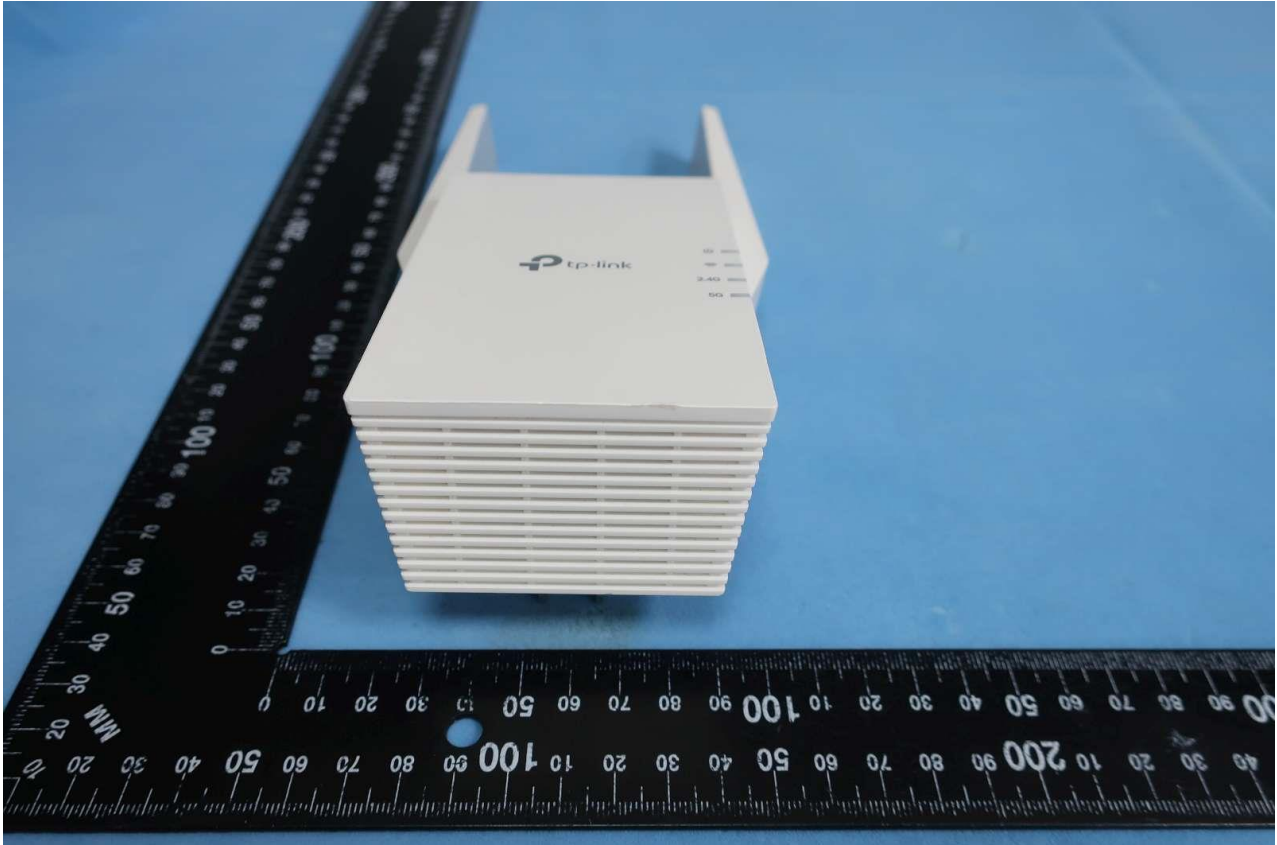

## 1. External Photograph of EUT

Brand Name: tp-link; Model Name: RE605X

Brand Name: tp-link; Model Name: RE605X

Brand Name: tp-link; Model Name: RE605X

Brand Name: tp-link; Model Name: RE605X

Brand Name: tp-link; Model Name: RE605X

Brand Name: tp-link; Model Name: RE605X

Brand Name: tp-link; Model Name: RE605X