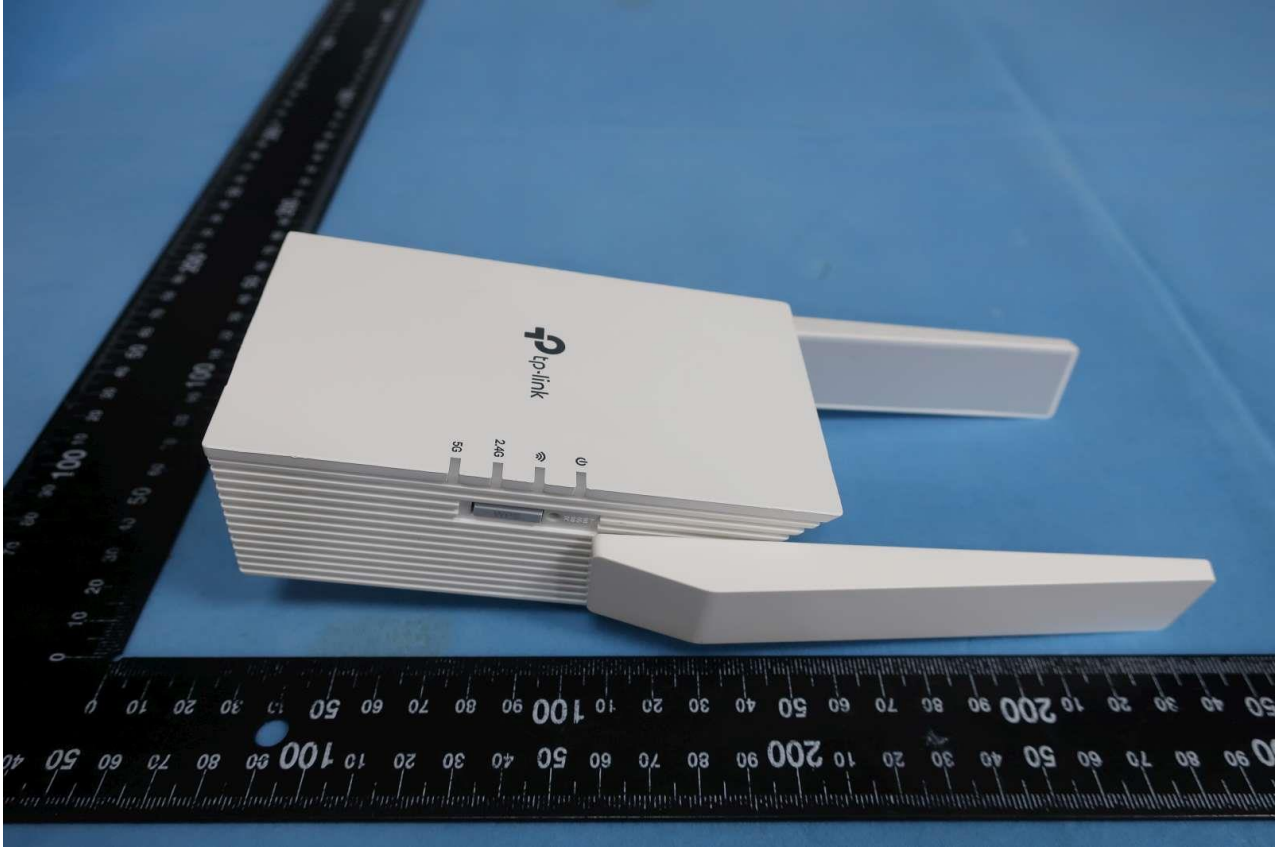

## 1. External Photograph of EUT

Brand Name: tp-link; Model Name: RE605X

Brand Name: tp-link; Model Name: RE605X

Brand Name: tp-link; Model Name: RE605X

Brand Name: tp-link; Model Name: RE605X

Brand Name: tp-link; Model Name: RE605X

Brand Name: tp-link; Model Name: RE605X

Brand Name: tp-link; Model Name: RE605X