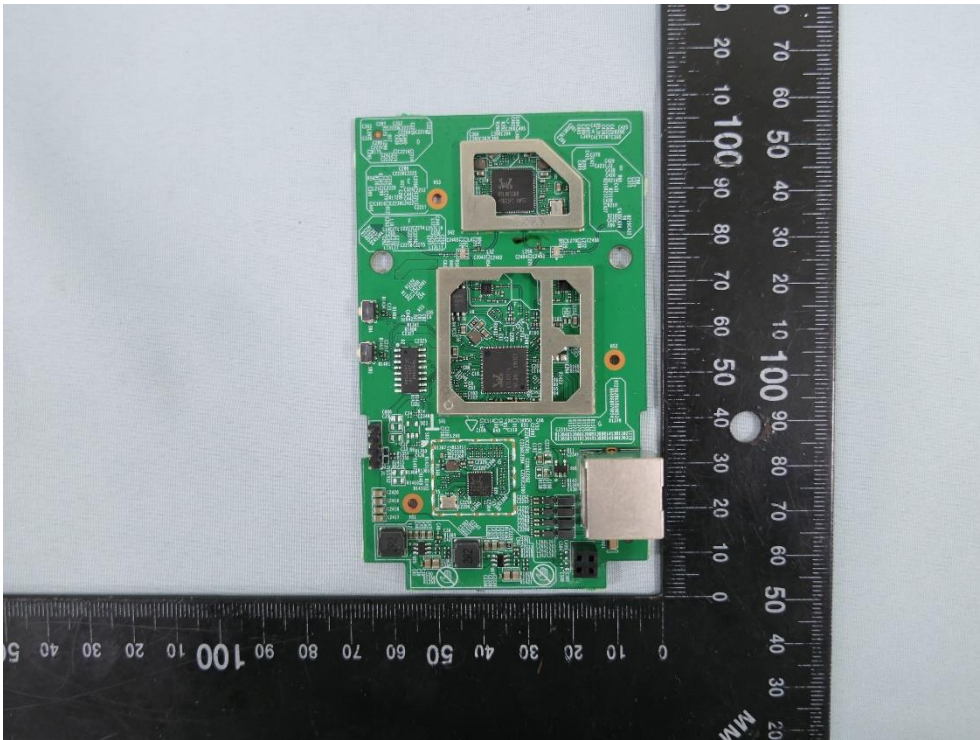

Product: AX1500 Wi-Fi 6 Range Extender

Brand Name: tp-link

Model Number: RE505X

Internal Photograph

(1) EUT Photo

(2) EUT Photo

(3) EUT Photo

(4) EUT Photo

(5) EUT Photo

(6) EUT Photo

(7) EUT Photo

(8) EUT Photo

(9) EUT Photo

(10) EUT Photo

(11) EUT Photo

(12) EUT Photo