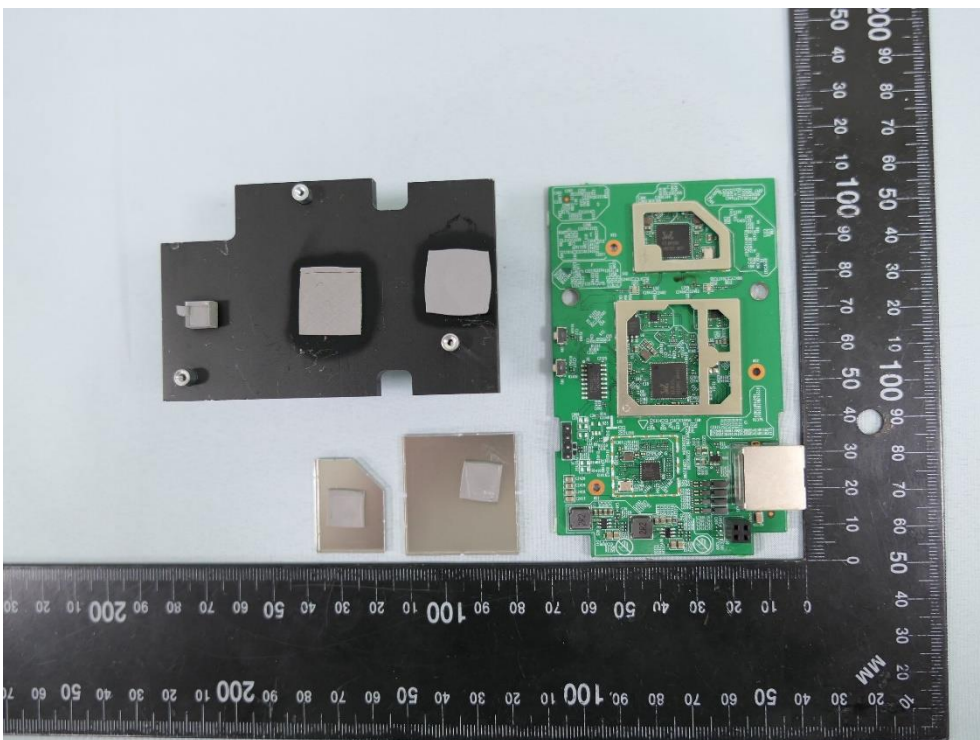

Product: AX1500 Wi-Fi 6 Range Extender

Brand Name: tp-link

Model Number: RE505X

Internal Photograph

(1) EUT Photo

(2) EUT Photo

(3) EUT Photo

(4) EUT Photo

(5) EUT Photo

(6) EUT Photo

(7) EUT Photo

(8) EUT Photo

(9) EUT Photo

(10) EUT Photo

(11) EUT Photo

(12) EUT Photo