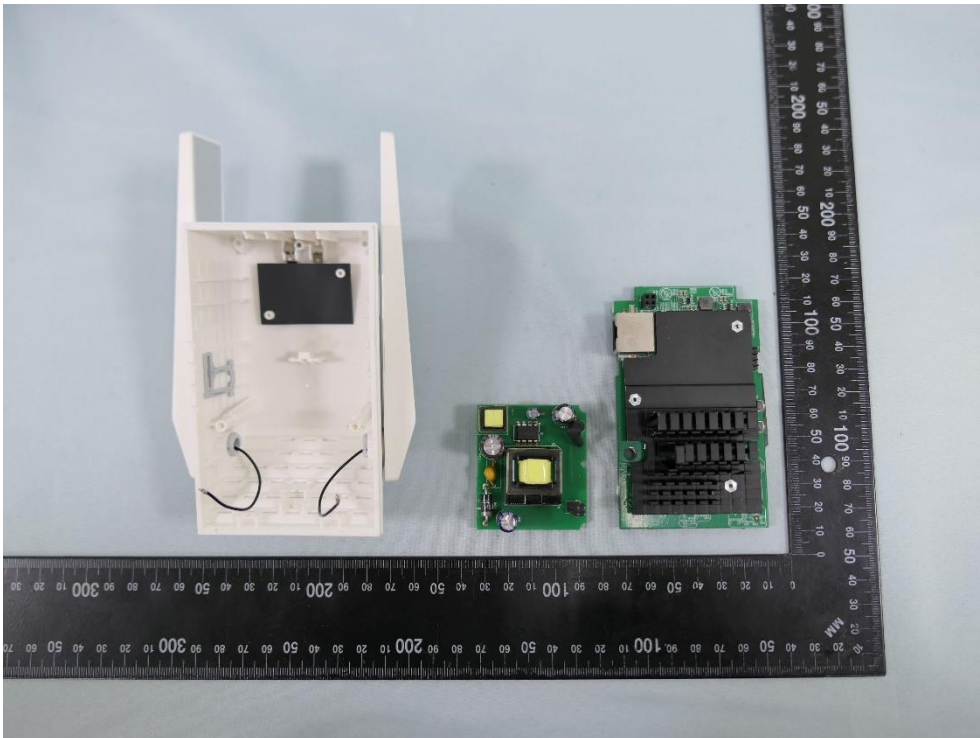

Product: AX1500 Wi-Fi 6 Range Extender

Brand Name: tp-link

Model Number: RE505X

Internal Photograph

(1) EUT Photo

(2) EUT Photo

(3) EUT Photo

(4) EUT Photo

(5) EUT Photo

(6) EUT Photo

(7) EUT Photo

(8) EUT Photo

(9) EUT Photo

(10) EUT Photo

(11) EUT Photo

(12) EUT Photo