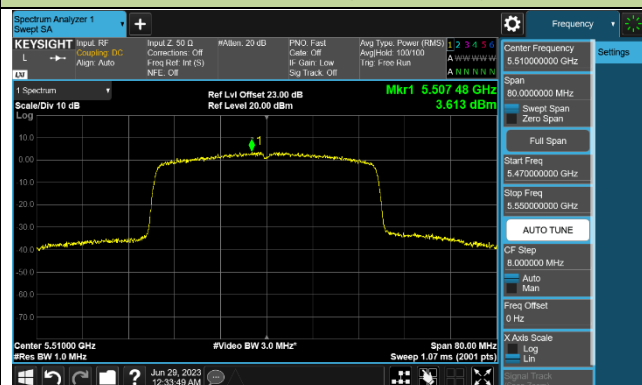

802.11ax-HE40 Power Spectral Density - Ant 0

Channel 38 (5190MHz)

Channel 46 (5230MHz)

Channel 54 (5270MHz)

Channel 62 (5310MHz)

Channel 102 (5510MHz)

Channel 110 (5550MHz)

Channel 134 (5670MHz)

Channel 142 (5710MHz)

802.11ax-HE80 Power Spectral Density - Ant 0

Channel 42 (5210MHz)

Channel 58 (5290MHz)

Channel 106 (5530MHz)

Channel 122 (5610MHz)

Channel 138 (5690MHz)

Channel 155 (5775MHz)