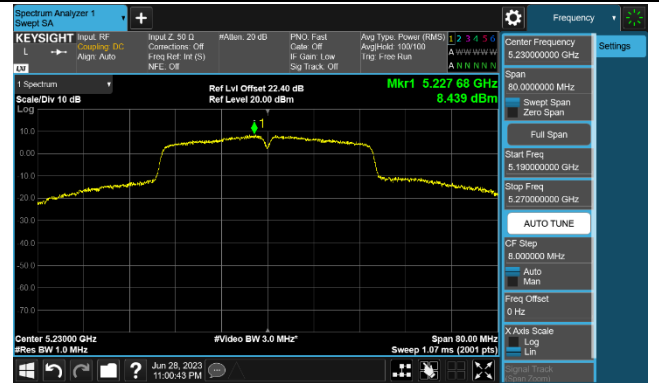

Channel 100 (5500MHz)

Channel 116 (5580MHz)

802.11ac-VHT40 Power Spectral Density - Ant 1

Channel 38 (5190MHz)

Channel 46 (5230MHz)

Channel 54 (5270MHz)

Channel 62 (5310MHz)

Channel 102 (5510MHz)

Channel 110 (5550MHz)

Channel 134 (5670MHz)

Channel 142 (5710MHz)

802.11ac-VHT80 Power Spectral Density - Ant 1

Channel 42 (5210MHz)

Channel 58 (5290MHz)

Channel 106 (5530MHz)

Channel 122 (5610MHz)