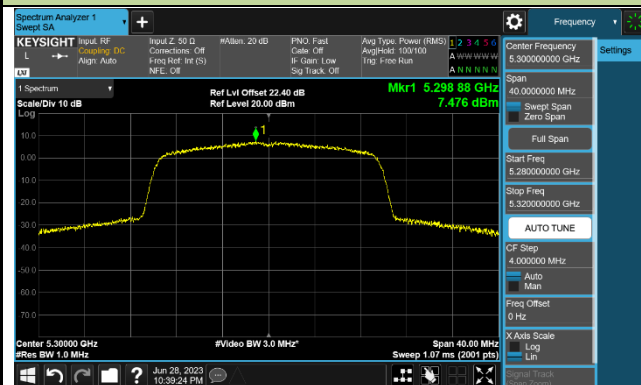

Channel 110 (5550MHz)

Channel 134 (5670MHz)

Channel 142 (5710MHz)

802.11ac-VHT80 Power Spectral Density - Ant 1

Channel 42 (5210MHz)

Channel 58 (5290MHz)

Channel 106 (5530MHz)

Channel 122 (5610MHz)

Channel 138 (5690MHz)

Channel 155 (5775MHz)

802.11ax-HE20 Power Spectral Density - Ant 1

Channel 36 (5180MHz)

Channel 44 (5220MHz)

Channel 48 (5240MHz)

Channel 52 (5260MHz)

Channel 60 (5300MHz)

Channel 64 (5320MHz)

Channel 100 (5500MHz)

Channel 116 (5580MHz)