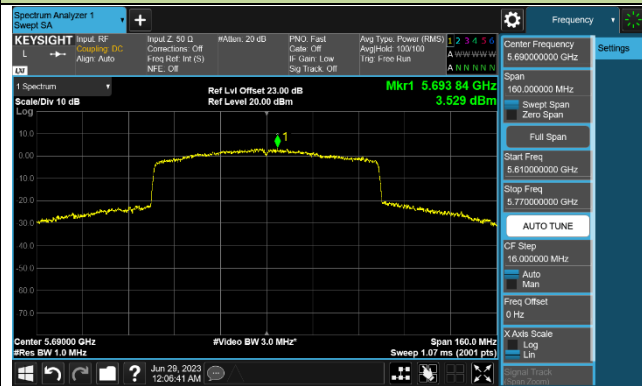

Channel 142 (5710MHz)

802.11ax-HE80 Power Spectral Density - Ant 0

Channel 42 (5210MHz)

Channel 58 (5290MHz)

Channel 106 (5530MHz)

Channel 122 (5610MHz)

Channel 138 (5690MHz)

Channel 155 (5775MHz)

802.11a Power Spectral Density - Ant 1

Channel 36 (5180MHz)

Channel 44 (5220MHz)

Channel 48 (5240MHz)

Channel 52 (5260MHz)

Channel 60 (5300MHz)

Channel 64 (5320MHz)

Channel 100 (5500MHz)