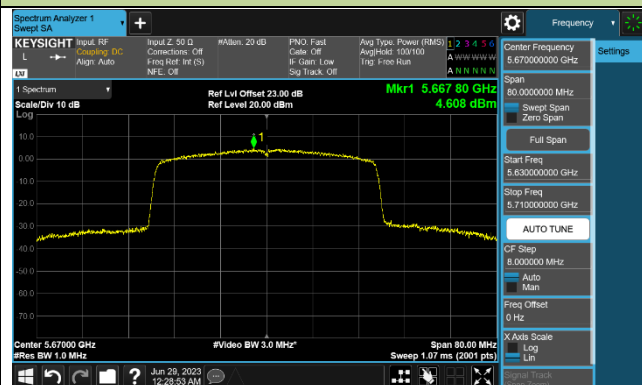

802.11ax-HE40 Power Spectral Density - Ant 0

Channel 38 (5190MHz)

Channel 46 (5230MHz)

Channel 54 (5270MHz)

Channel 62 (5310MHz)

Channel 102 (5510MHz)

Channel 110 (5550MHz)

Channel 134 (5670MHz)

Channel 142 (5710MHz)

802.11ax-HE80 Power Spectral Density - Ant 0

Channel 42 (5210MHz)

Channel 58 (5290MHz)

Channel 106 (5530MHz)

Channel 122 (5610MHz)

Channel 138 (5690MHz)

Channel 155 (5775MHz)