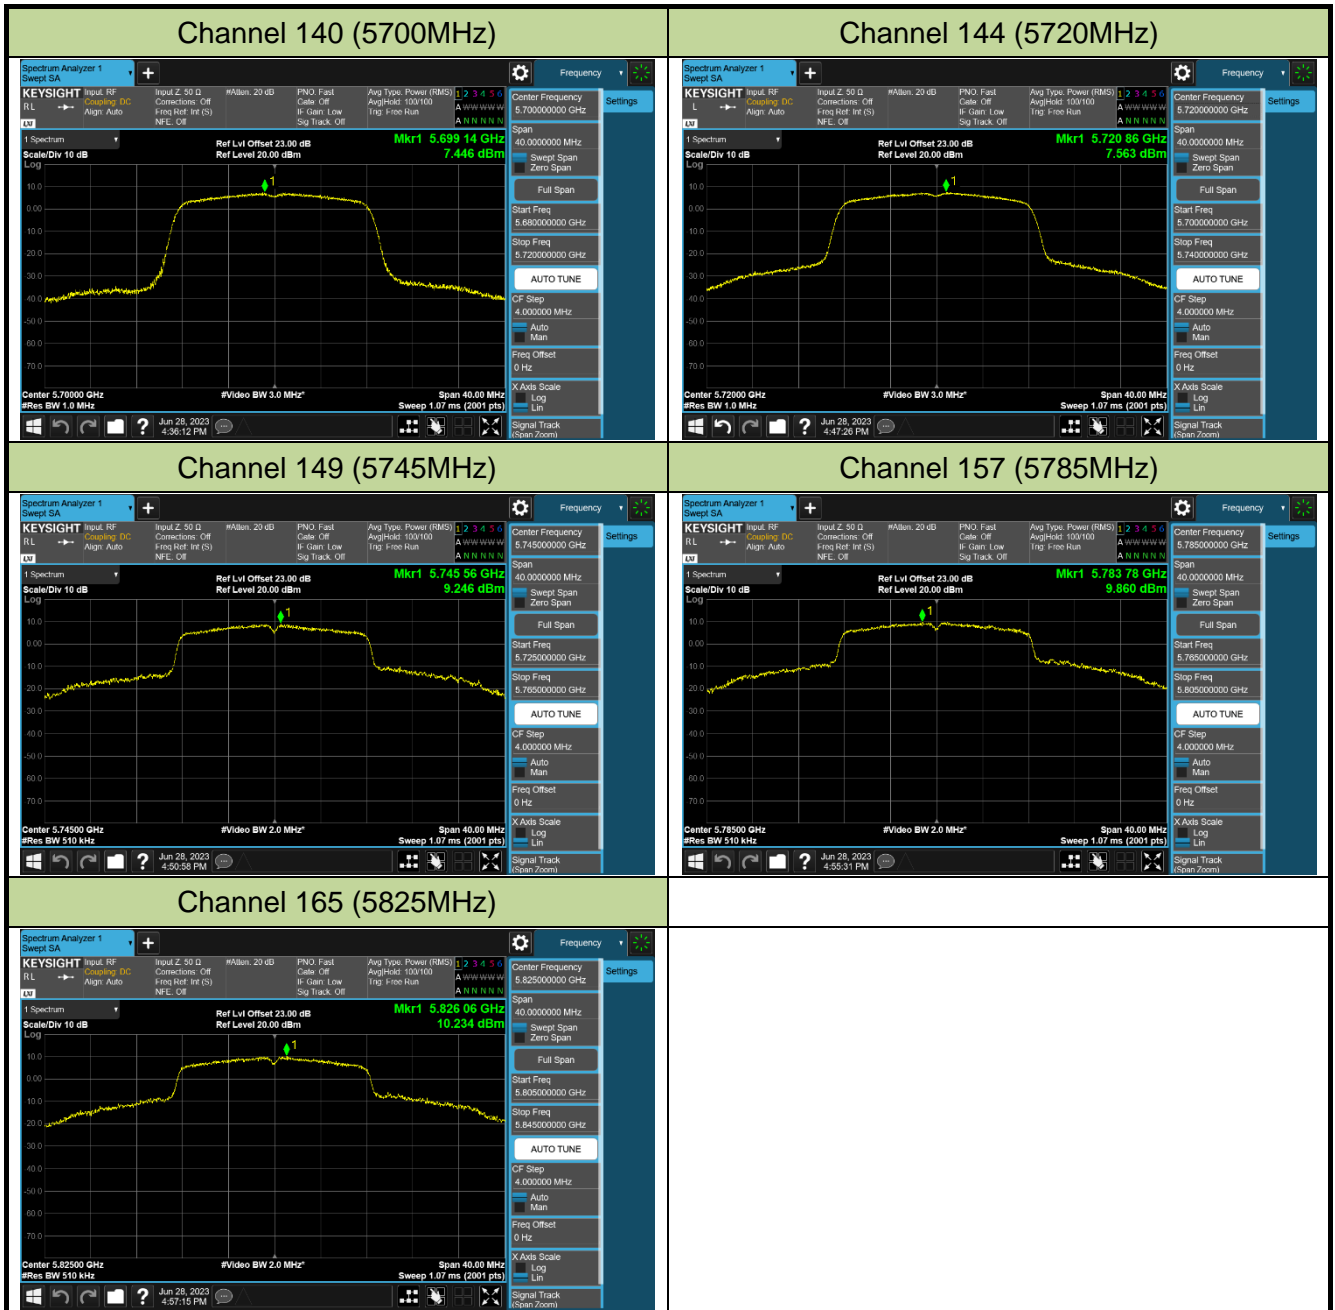

Channel 142 (5710MHz)

802.11ax-HE80 Power Spectral Density - Ant 0

Channel 42 (5210MHz)

Channel 58 (5290MHz)

Channel 106 (5530MHz)

Channel 122 (5610MHz)

Channel 138 (5690MHz)

Channel 155 (5775MHz)

802.11a Power Spectral Density - Ant 1

Channel 36 (5180MHz)

Channel 44 (5220MHz)

Channel 48 (5240MHz)

Channel 52 (5260MHz)

Channel 60 (5300MHz)

Channel 64 (5320MHz)

Channel 100 (5500MHz)

Channel 116 (5580MHz)

802.11ac-VHT20 Power Spectral Density - Ant 1

Channel 36 (5180MHz)

Channel 44 (5220MHz)

Channel 48 (5240MHz)

Channel 52 (5260MHz)

Channel 60 (5300MHz)

Channel 64 (5320MHz)