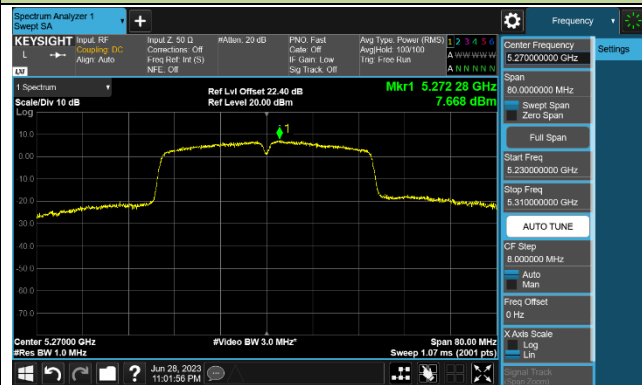

Channel 100 (5500MHz)

Channel 116 (5580MHz)

802.11ac-VHT40 Power Spectral Density - Ant 1

Channel 38 (5190MHz)

Channel 46 (5230MHz)

Channel 54 (5270MHz)

Channel 62 (5310MHz)

Channel 102 (5510MHz)

Channel 110 (5550MHz)

Channel 134 (5670MHz)

Channel 142 (5710MHz)

802.11ac-VHT80 Power Spectral Density - Ant 1

Channel 42 (5210MHz)

Channel 58 (5290MHz)

Channel 106 (5530MHz)

Channel 122 (5610MHz)