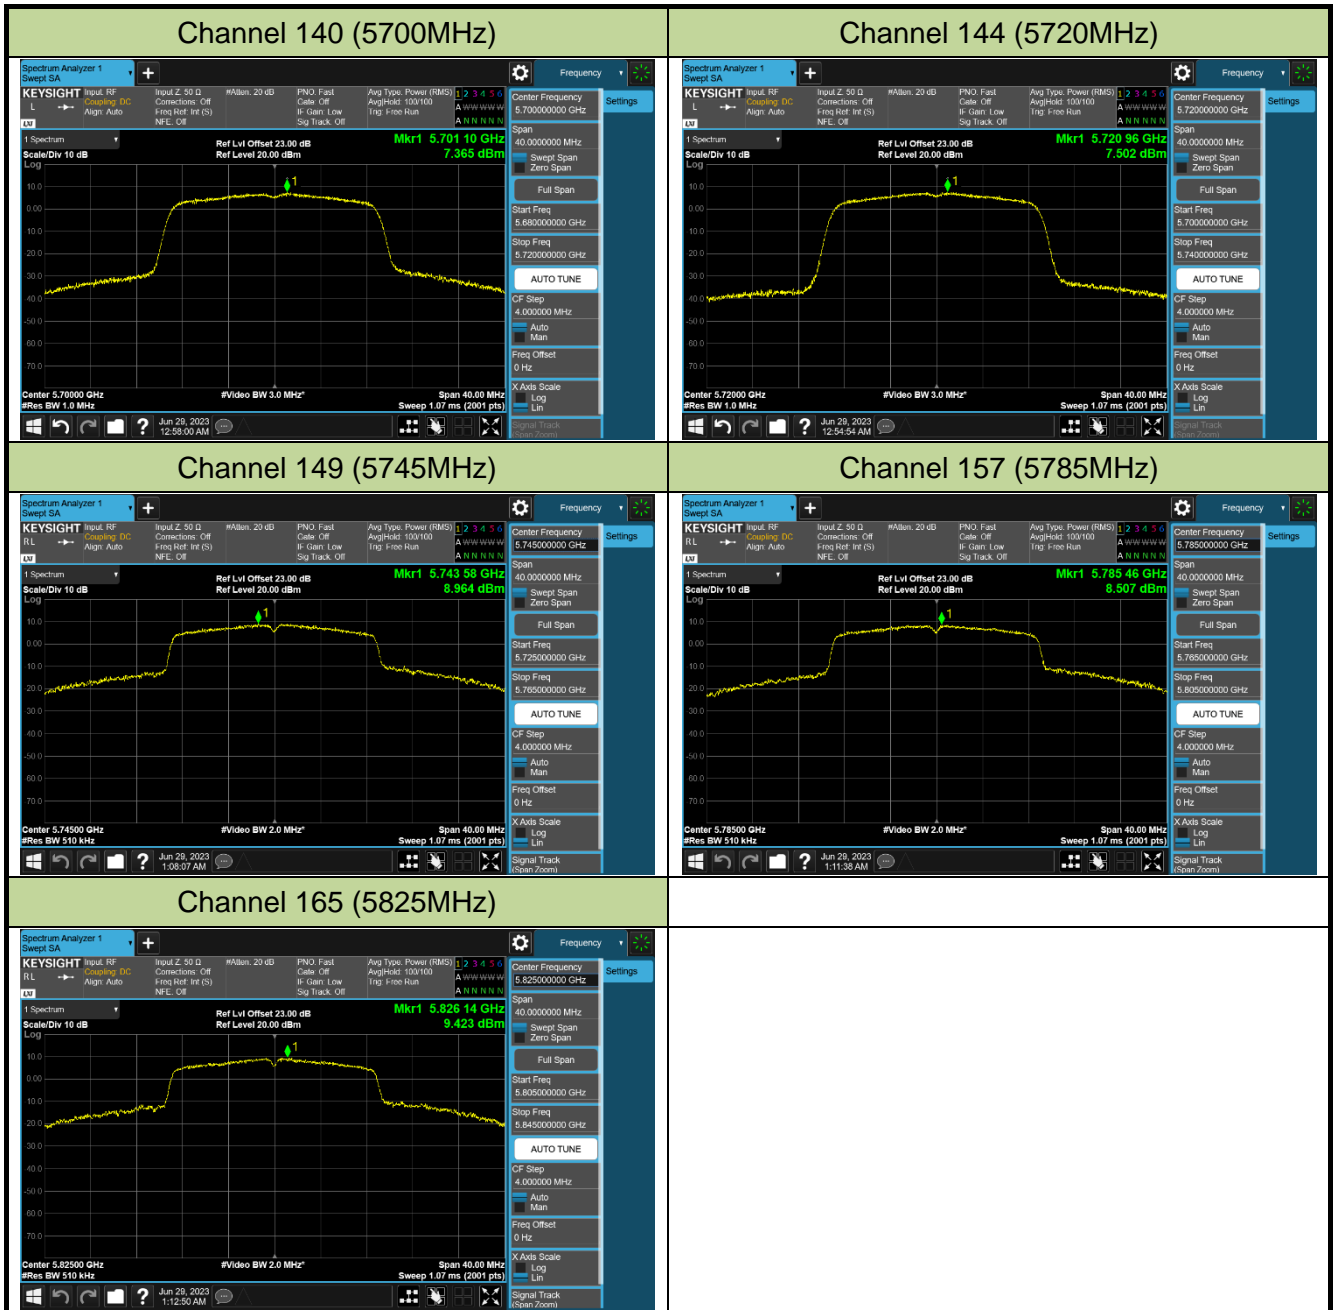

Channel 116 (5580MHz)

802.11ac-VHT20 Power Spectral Density - Ant 1

Channel 36 (5180MHz)

Channel 44 (5220MHz)

Channel 48 (5240MHz)

Channel 52 (5260MHz)

Channel 60 (5300MHz)

Channel 64 (5320MHz)

Channel 100 (5500MHz)

Channel 116 (5580MHz)

802.11ac-VHT40 Power Spectral Density - Ant 1

Channel 38 (5190MHz)

Channel 46 (5230MHz)

Channel 54 (5270MHz)

Channel 62 (5310MHz)

Channel 102 (5510MHz)