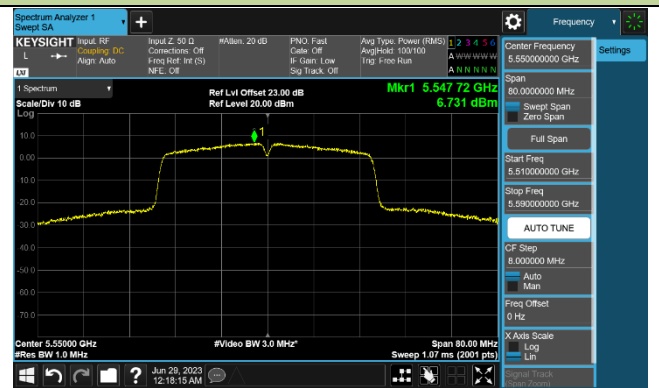

Channel 100 (5500MHz)

Channel 116 (5580MHz)

802.11ac-VHT40 Power Spectral Density - Ant 1

Channel 38 (5190MHz)

Channel 46 (5230MHz)

Channel 54 (5270MHz)

Channel 62 (5310MHz)

Channel 102 (5510MHz)

Channel 110 (5550MHz)

Channel 134 (5670MHz)

Channel 142 (5710MHz)

802.11ac-VHT80 Power Spectral Density - Ant 1

Channel 42 (5210MHz)

Channel 58 (5290MHz)

Channel 106 (5530MHz)

Channel 122 (5610MHz)