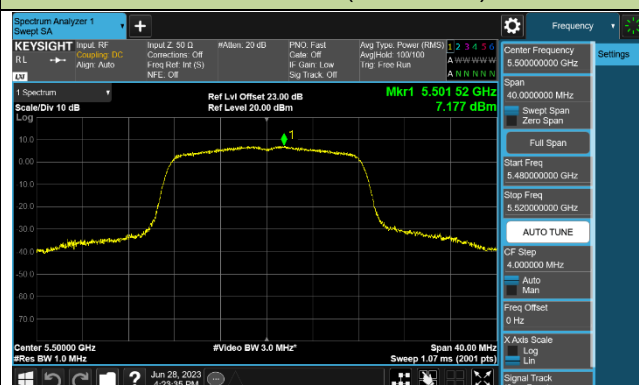

802.11a Power Spectral Density - Ant 1

Channel 36 (5180MHz)

Channel 44 (5220MHz)

Channel 48 (5240MHz)

Channel 52 (5260MHz)

Channel 60 (5300MHz)

Channel 64 (5320MHz)

Channel 100 (5500MHz)

Channel 116 (5580MHz)

802.11ac-VHT20 Power Spectral Density - Ant 1

Channel 36 (5180MHz)

Channel 44 (5220MHz)

Channel 48 (5240MHz)

Channel 52 (5260MHz)

Channel 60 (5300MHz)

Channel 64 (5320MHz)