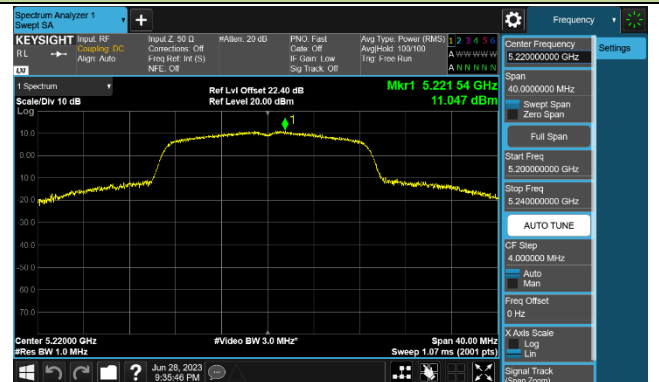

Channel 116 (5580MHz)

802.11ac-VHT20 Power Spectral Density - Ant 1

Channel 36 (5180MHz)

Channel 44 (5220MHz)

Channel 48 (5240MHz)

Channel 52 (5260MHz)

Channel 60 (5300MHz)

Channel 64 (5320MHz)

Channel 100 (5500MHz)

Channel 116 (5580MHz)

802.11ac-VHT40 Power Spectral Density - Ant 1

Channel 38 (5190MHz)

Channel 46 (5230MHz)

Channel 54 (5270MHz)

Channel 62 (5310MHz)

Channel 102 (5510MHz)