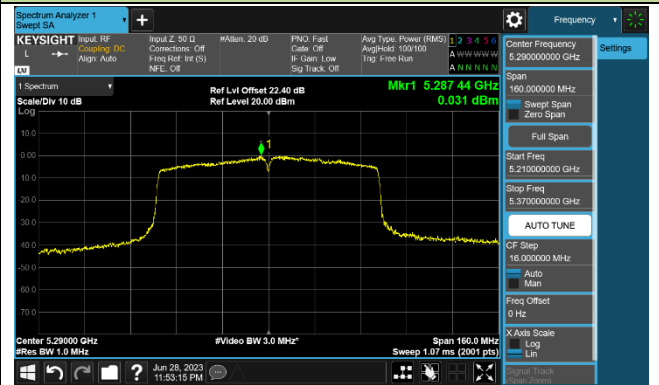

Channel 110 (5550MHz)

Channel 134 (5670MHz)

Channel 142 (5710MHz)

802.11ac-VHT80 Power Spectral Density - Ant 1

Channel 42 (5210MHz)

Channel 58 (5290MHz)

Channel 106 (5530MHz)

Channel 122 (5610MHz)

Channel 138 (5690MHz)

Channel 155 (5775MHz)

802.11ax-HE20 Power Spectral Density - Ant 1

Channel 36 (5180MHz)

Channel 44 (5220MHz)

Channel 48 (5240MHz)

Channel 52 (5260MHz)

Channel 60 (5300MHz)