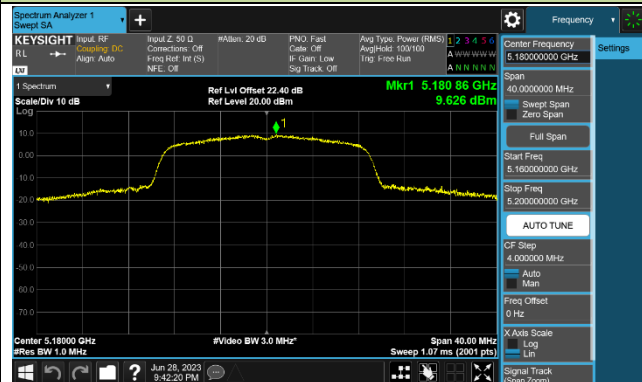

802.11a Power Spectral Density - Ant 1

Channel 36 (5180MHz)

Channel 44 (5220MHz)

Channel 48 (5240MHz)

Channel 52 (5260MHz)

Channel 60 (5300MHz)

Channel 64 (5320MHz)

Channel 100 (5500MHz)

Channel 116 (5580MHz)

802.11ac-VHT20 Power Spectral Density - Ant 1

Channel 36 (5180MHz)

Channel 44 (5220MHz)

Channel 48 (5240MHz)

Channel 52 (5260MHz)

Channel 60 (5300MHz)

Channel 64 (5320MHz)