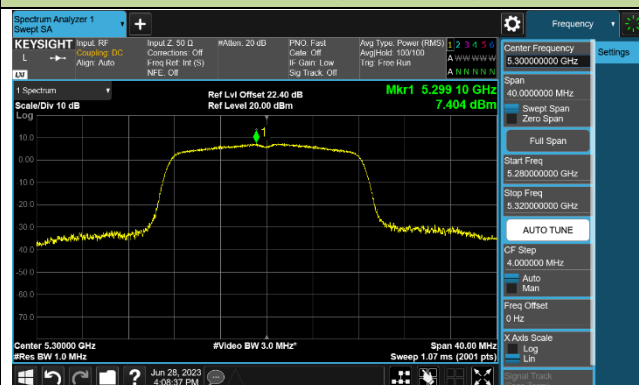

802.11a Power Spectral Density - Ant 1

Channel 36 (5180MHz)

Channel 44 (5220MHz)

Channel 48 (5240MHz)

Channel 52 (5260MHz)

Channel 60 (5300MHz)

Channel 64 (5320MHz)

Channel 100 (5500MHz)

Channel 116 (5580MHz)

802.11ac-VHT20 Power Spectral Density - Ant 1

Channel 36 (5180MHz)

Channel 44 (5220MHz)

Channel 48 (5240MHz)

Channel 52 (5260MHz)

Channel 60 (5300MHz)

Channel 64 (5320MHz)