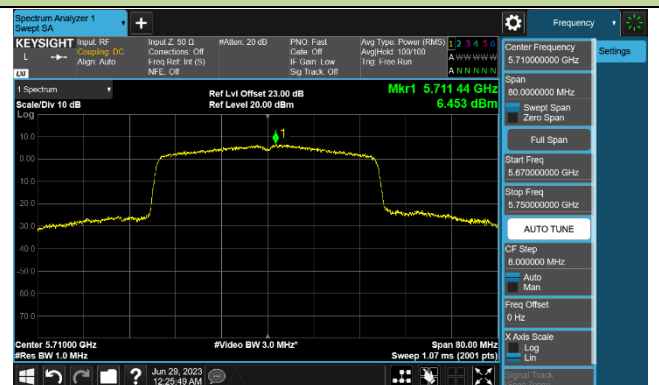

802.11ax-HE40 Power Spectral Density - Ant 0

Channel 38 (5190MHz)

Channel 46 (5230MHz)

Channel 54 (5270MHz)

Channel 62 (5310MHz)

Channel 102 (5510MHz)

Channel 110 (5550MHz)

Channel 134 (5670MHz)

Channel 142 (5710MHz)

802.11ax-HE80 Power Spectral Density - Ant 0

Channel 42 (5210MHz)

Channel 58 (5290MHz)

Channel 106 (5530MHz)

Channel 122 (5610MHz)

Channel 138 (5690MHz)

Channel 155 (5775MHz)