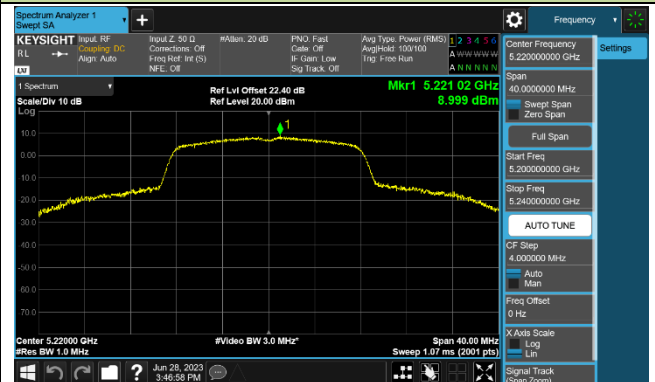

Channel 142 (5710MHz)

802.11ax-HE80 Power Spectral Density - Ant 0

Channel 42 (5210MHz)

Channel 58 (5290MHz)

Channel 106 (5530MHz)

Channel 122 (5610MHz)

Channel 138 (5690MHz)

Channel 155 (5775MHz)

802.11a Power Spectral Density - Ant 1

Channel 36 (5180MHz)

Channel 44 (5220MHz)

Channel 48 (5240MHz)

Channel 52 (5260MHz)

Channel 60 (5300MHz)

Channel 64 (5320MHz)

Channel 100 (5500MHz)