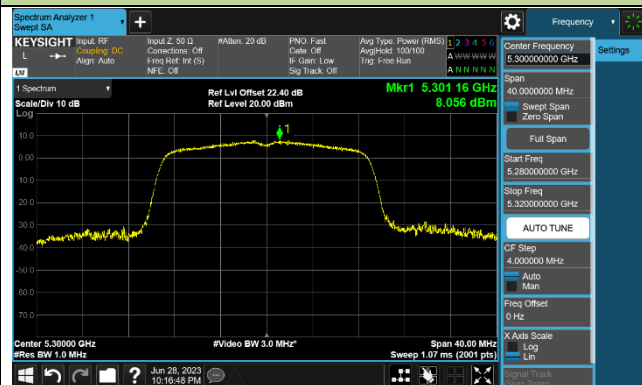

Channel 116 (5580MHz)

802.11ac-VHT20 Power Spectral Density - Ant 1

Channel 36 (5180MHz)

Channel 44 (5220MHz)

Channel 48 (5240MHz)

Channel 52 (5260MHz)

Channel 60 (5300MHz)

Channel 64 (5320MHz)