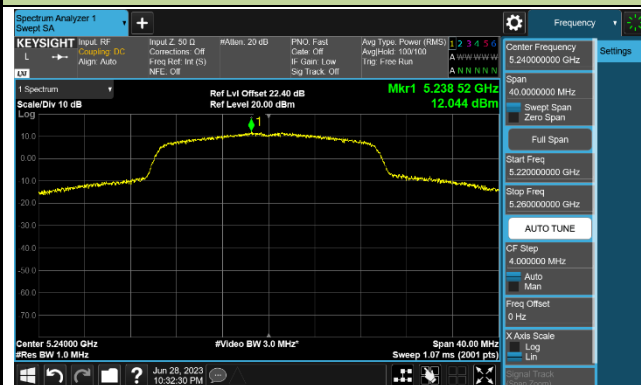

Channel 110 (5550MHz)

Channel 134 (5670MHz)

Channel 142 (5710MHz)

802.11ac-VHT80 Power Spectral Density - Ant 1

Channel 42 (5210MHz)

Channel 58 (5290MHz)

Channel 106 (5530MHz)

Channel 122 (5610MHz)

Channel 138 (5690MHz)

Channel 155 (5775MHz)

802.11ax-HE20 Power Spectral Density - Ant 1

Channel 36 (5180MHz)

Channel 44 (5220MHz)

Channel 48 (5240MHz)

Channel 52 (5260MHz)

Channel 60 (5300MHz)

Channel 64 (5320MHz)

Channel 100 (5500MHz)

Channel 116 (5580MHz)