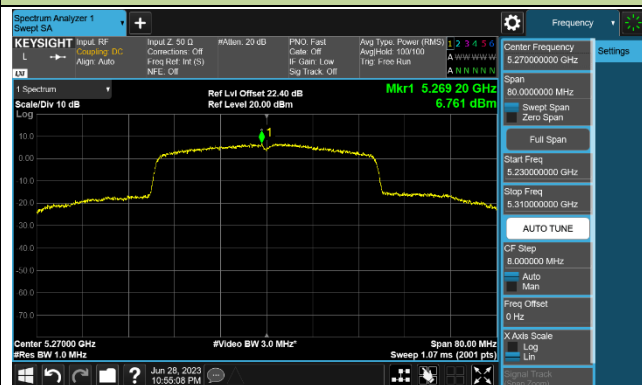

802.11ax-HE40 Power Spectral Density - Ant 0

Channel 38 (5190MHz)

Channel 46 (5230MHz)

Channel 54 (5270MHz)

Channel 62 (5310MHz)

Channel 102 (5510MHz)

Channel 110 (5550MHz)

Channel 134 (5670MHz)

Channel 142 (5710MHz)

802.11ax-HE80 Power Spectral Density - Ant 0

Channel 42 (5210MHz)

Channel 58 (5290MHz)

Channel 106 (5530MHz)

Channel 122 (5610MHz)

Channel 138 (5690MHz)

Channel 155 (5775MHz)