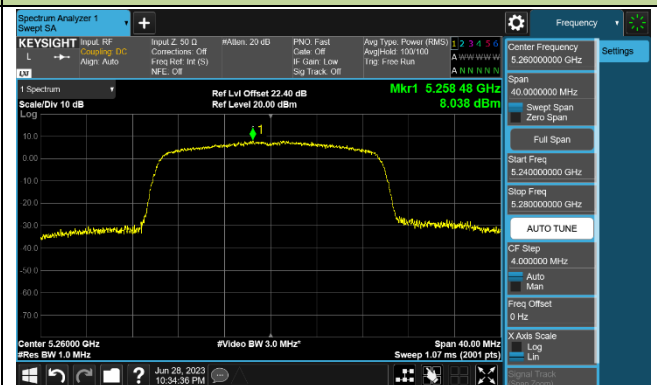

Channel 110 (5550MHz)

Channel 134 (5670MHz)

Channel 142 (5710MHz)

802.11ac-VHT80 Power Spectral Density - Ant 1

Channel 42 (5210MHz)

Channel 58 (5290MHz)

Channel 106 (5530MHz)

Channel 122 (5610MHz)

Channel 138 (5690MHz)

Channel 155 (5775MHz)

802.11ax-HE20 Power Spectral Density - Ant 1

Channel 36 (5180MHz)

Channel 44 (5220MHz)

Channel 48 (5240MHz)

Channel 52 (5260MHz)

Channel 60 (5300MHz)

Channel 64 (5320MHz)

Channel 100 (5500MHz)

Channel 116 (5580MHz)