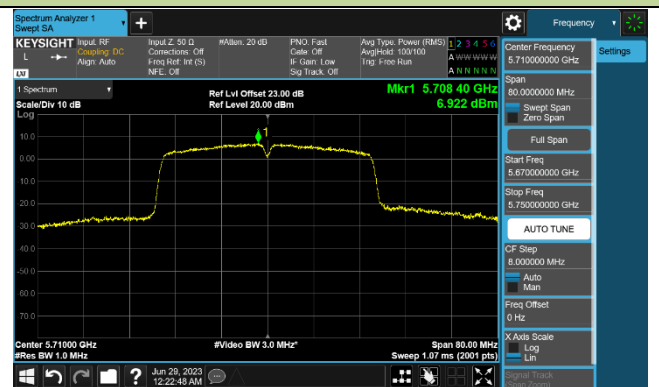

Channel 100 (5500MHz)

Channel 116 (5580MHz)

802.11ac-VHT40 Power Spectral Density - Ant 1

Channel 38 (5190MHz)

Channel 46 (5230MHz)

Channel 54 (5270MHz)

Channel 62 (5310MHz)

Channel 102 (5510MHz)

Channel 110 (5550MHz)

Channel 134 (5670MHz)

Channel 142 (5710MHz)

802.11ac-VHT80 Power Spectral Density - Ant 1

Channel 42 (5210MHz)

Channel 58 (5290MHz)

Channel 106 (5530MHz)

Channel 122 (5610MHz)