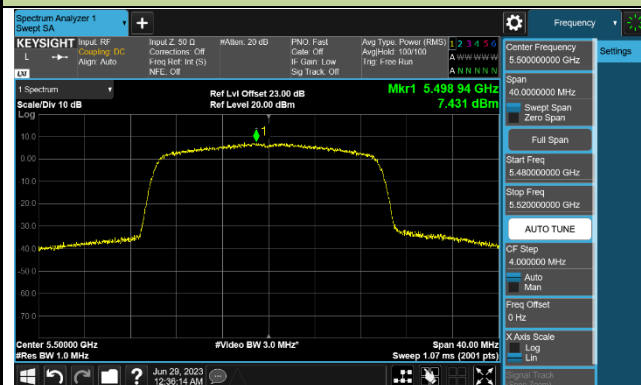

Channel 110 (5550MHz)

Channel 134 (5670MHz)

Channel 142 (5710MHz)

802.11ac-VHT80 Power Spectral Density - Ant 1

Channel 42 (5210MHz)

Channel 58 (5290MHz)

Channel 106 (5530MHz)

Channel 122 (5610MHz)

Channel 138 (5690MHz)

Channel 155 (5775MHz)

802.11ax-HE20 Power Spectral Density - Ant 1

Channel 36 (5180MHz)

Channel 44 (5220MHz)

Channel 48 (5240MHz)

Channel 52 (5260MHz)

Channel 60 (5300MHz)

Channel 64 (5320MHz)

Channel 100 (5500MHz)

Channel 116 (5580MHz)