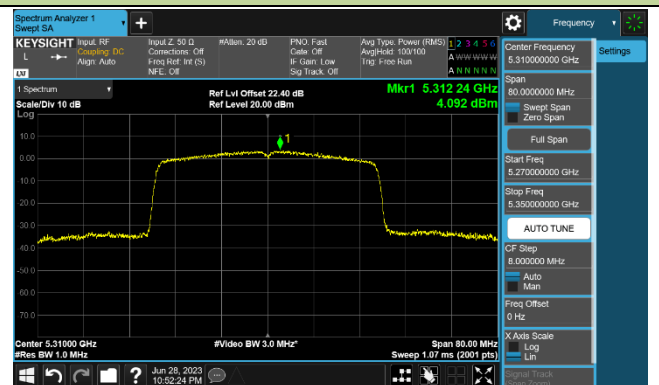

802.11ax-HE40 Power Spectral Density - Ant 0

Channel 38 (5190MHz)

Channel 46 (5230MHz)

Channel 54 (5270MHz)

Channel 62 (5310MHz)

Channel 102 (5510MHz)

Channel 110 (5550MHz)

Channel 134 (5670MHz)

Channel 142 (5710MHz)

802.11ax-HE80 Power Spectral Density - Ant 0

Channel 42 (5210MHz)

Channel 58 (5290MHz)

Channel 106 (5530MHz)

Channel 122 (5610MHz)

Channel 138 (5690MHz)

Channel 155 (5775MHz)