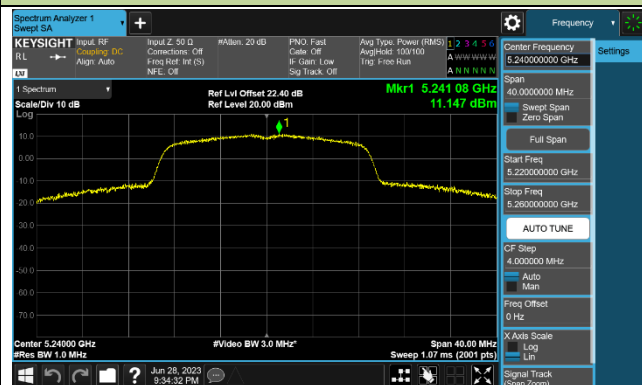

Channel 116 (5580MHz)

802.11ac-VHT20 Power Spectral Density - Ant 1

Channel 36 (5180MHz)

Channel 44 (5220MHz)

Channel 48 (5240MHz)

Channel 52 (5260MHz)

Channel 60 (5300MHz)

Channel 64 (5320MHz)