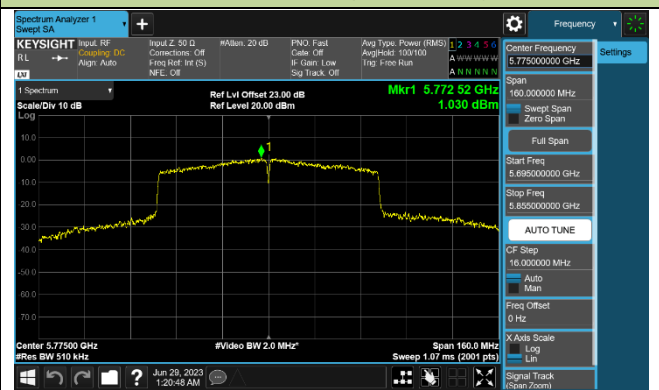

Channel 110 (5550MHz)

Channel 134 (5670MHz)

Channel 142 (5710MHz)

802.11ac-VHT80 Power Spectral Density - Ant 1

Channel 42 (5210MHz)

Channel 58 (5290MHz)

Channel 106 (5530MHz)

Channel 122 (5610MHz)

Channel 138 (5690MHz)

Channel 155 (5775MHz)

802.11ax-HE20 Power Spectral Density - Ant 1

Channel 36 (5180MHz)

Channel 44 (5220MHz)

Channel 48 (5240MHz)

Channel 52 (5260MHz)

Channel 60 (5300MHz)