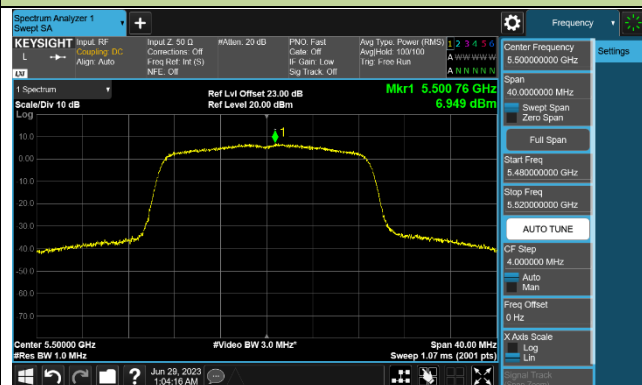

Channel 116 (5580MHz)

802.11ac-VHT20 Power Spectral Density - Ant 1

Channel 36 (5180MHz)

Channel 44 (5220MHz)

Channel 48 (5240MHz)

Channel 52 (5260MHz)

Channel 60 (5300MHz)

Channel 64 (5320MHz)

Channel 100 (5500MHz)

Channel 116 (5580MHz)

802.11ac-VHT40 Power Spectral Density - Ant 1

Channel 38 (5190MHz)

Channel 46 (5230MHz)

Channel 54 (5270MHz)

Channel 62 (5310MHz)

Channel 102 (5510MHz)