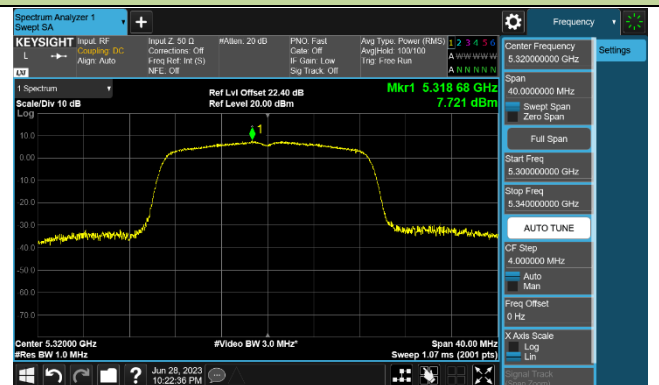

Channel 116 (5580MHz)

802.11ac-VHT20 Power Spectral Density - Ant 1

Channel 36 (5180MHz)

Channel 44 (5220MHz)

Channel 48 (5240MHz)

Channel 52 (5260MHz)

Channel 60 (5300MHz)

Channel 64 (5320MHz)