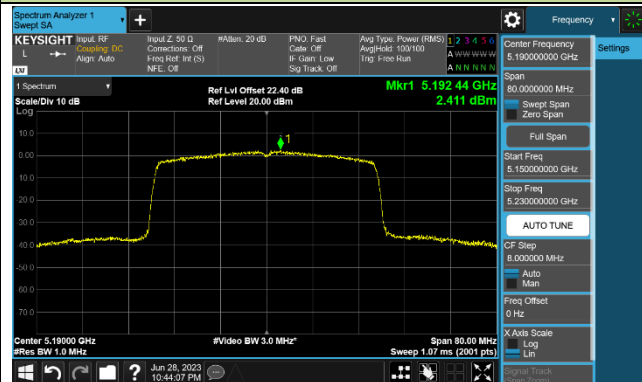

802.11ax-HE40 Power Spectral Density - Ant 0

Channel 38 (5190MHz)

Channel 46 (5230MHz)

Channel 54 (5270MHz)

Channel 62 (5310MHz)

Channel 102 (5510MHz)

Channel 110 (5550MHz)

Channel 134 (5670MHz)

Channel 142 (5710MHz)

802.11ax-HE80 Power Spectral Density - Ant 0

Channel 42 (5210MHz)

Channel 58 (5290MHz)

Channel 106 (5530MHz)

Channel 122 (5610MHz)

Channel 138 (5690MHz)

Channel 155 (5775MHz)