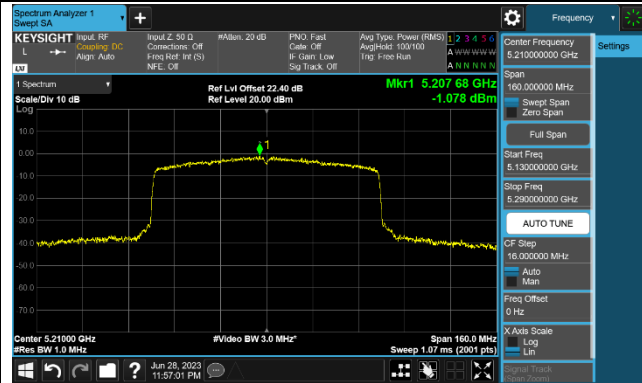

802.11ax-HE40 Power Spectral Density - Ant 0

Channel 38 (5190MHz)

Channel 46 (5230MHz)

Channel 54 (5270MHz)

Channel 62 (5310MHz)

Channel 102 (5510MHz)

Channel 110 (5550MHz)

Channel 134 (5670MHz)

Channel 142 (5710MHz)

802.11ax-HE80 Power Spectral Density - Ant 0

Channel 42 (5210MHz)

Channel 58 (5290MHz)

Channel 106 (5530MHz)

Channel 122 (5610MHz)

Channel 138 (5690MHz)

Channel 155 (5775MHz)