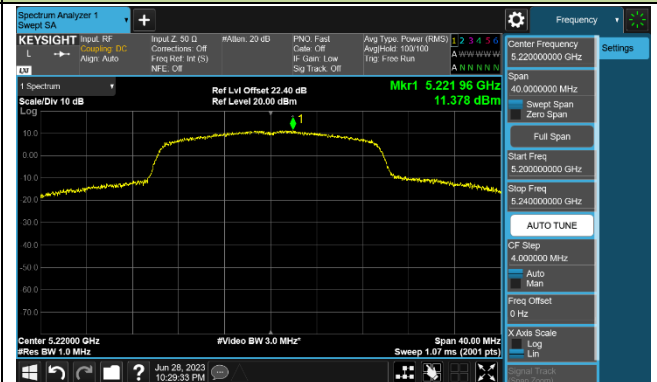

Channel 110 (5550MHz)

Channel 134 (5670MHz)

Channel 142 (5710MHz)

802.11ac-VHT80 Power Spectral Density - Ant 1

Channel 42 (5210MHz)

Channel 58 (5290MHz)

Channel 106 (5530MHz)

Channel 122 (5610MHz)

Channel 138 (5690MHz)

Channel 155 (5775MHz)

802.11ax-HE20 Power Spectral Density - Ant 1

Channel 36 (5180MHz)

Channel 44 (5220MHz)

Channel 48 (5240MHz)

Channel 52 (5260MHz)

Channel 60 (5300MHz)

Channel 64 (5320MHz)

Channel 100 (5500MHz)

Channel 116 (5580MHz)