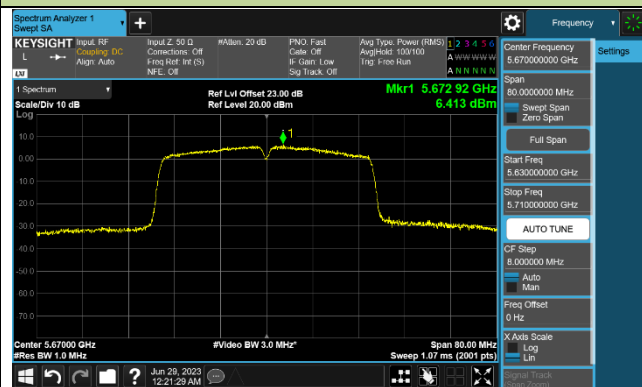

Channel 100 (5500MHz)

Channel 116 (5580MHz)

802.11ac-VHT40 Power Spectral Density - Ant 1

Channel 38 (5190MHz)

Channel 46 (5230MHz)

Channel 54 (5270MHz)

Channel 62 (5310MHz)

Channel 102 (5510MHz)

Channel 110 (5550MHz)

Channel 134 (5670MHz)

Channel 142 (5710MHz)

802.11ac-VHT80 Power Spectral Density - Ant 1

Channel 42 (5210MHz)

Channel 58 (5290MHz)

Channel 106 (5530MHz)

Channel 122 (5610MHz)