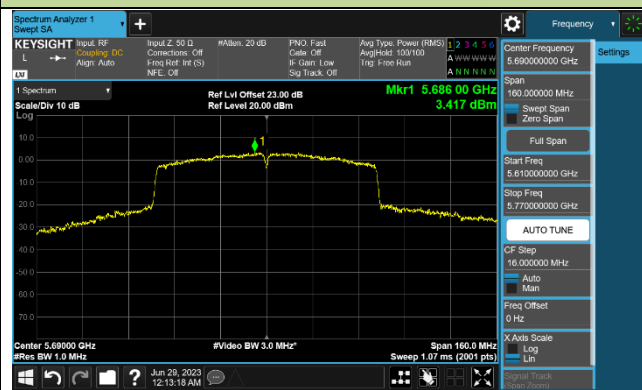

Channel 110 (5550MHz)

Channel 134 (5670MHz)

Channel 142 (5710MHz)

802.11ac-VHT80 Power Spectral Density - Ant 1

Channel 42 (5210MHz)

Channel 58 (5290MHz)

Channel 106 (5530MHz)

Channel 122 (5610MHz)

Channel 138 (5690MHz)

Channel 155 (5775MHz)

802.11ax-HE20 Power Spectral Density - Ant 1

Channel 36 (5180MHz)

Channel 44 (5220MHz)

Channel 48 (5240MHz)

Channel 52 (5260MHz)

Channel 60 (5300MHz)