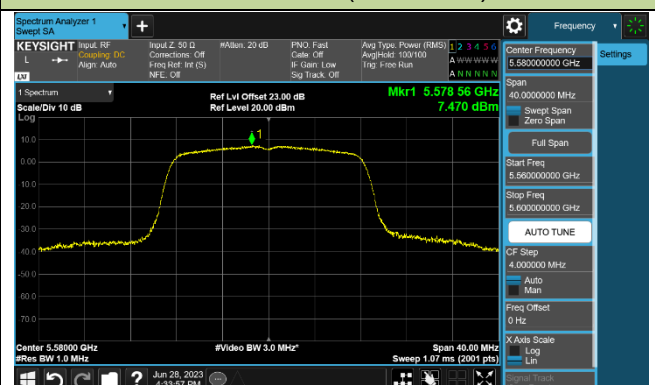

802.11a Power Spectral Density - Ant 1

Channel 36 (5180MHz)

Channel 44 (5220MHz)

Channel 48 (5240MHz)

Channel 52 (5260MHz)

Channel 60 (5300MHz)

Channel 64 (5320MHz)

Channel 100 (5500MHz)

Channel 116 (5580MHz)

802.11ac-VHT20 Power Spectral Density - Ant 1

Channel 36 (5180MHz)

Channel 44 (5220MHz)

Channel 48 (5240MHz)

Channel 52 (5260MHz)

Channel 60 (5300MHz)

Channel 64 (5320MHz)