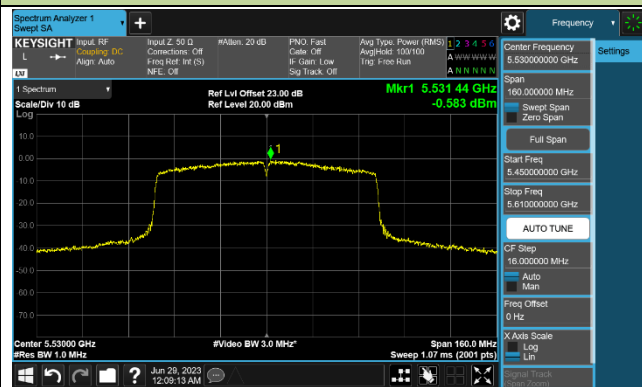

Channel 110 (5550MHz)

Channel 134 (5670MHz)

Channel 142 (5710MHz)

802.11ac-VHT80 Power Spectral Density - Ant 1

Channel 42 (5210MHz)

Channel 58 (5290MHz)

Channel 106 (5530MHz)

Channel 122 (5610MHz)

Channel 138 (5690MHz)

Channel 155 (5775MHz)

802.11ax-HE20 Power Spectral Density - Ant 1

Channel 36 (5180MHz)

Channel 44 (5220MHz)

Channel 48 (5240MHz)

Channel 52 (5260MHz)

Channel 60 (5300MHz)