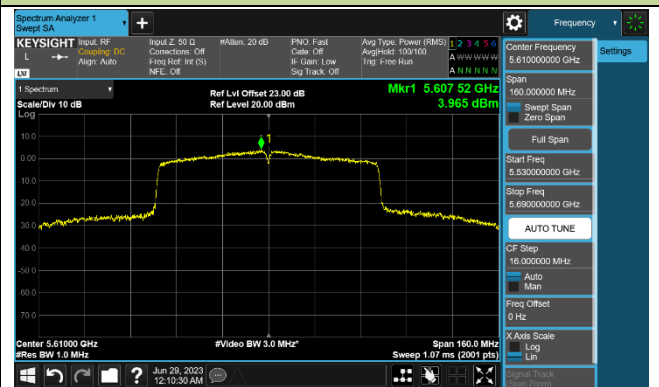

Channel 110 (5550MHz)

Channel 134 (5670MHz)

Channel 142 (5710MHz)

802.11ac-VHT80 Power Spectral Density - Ant 1

Channel 42 (5210MHz)

Channel 58 (5290MHz)

Channel 106 (5530MHz)

Channel 122 (5610MHz)

Channel 138 (5690MHz)

Channel 155 (5775MHz)

802.11ax-HE20 Power Spectral Density - Ant 1

Channel 36 (5180MHz)

Channel 44 (5220MHz)

Channel 48 (5240MHz)

Channel 52 (5260MHz)

Channel 60 (5300MHz)