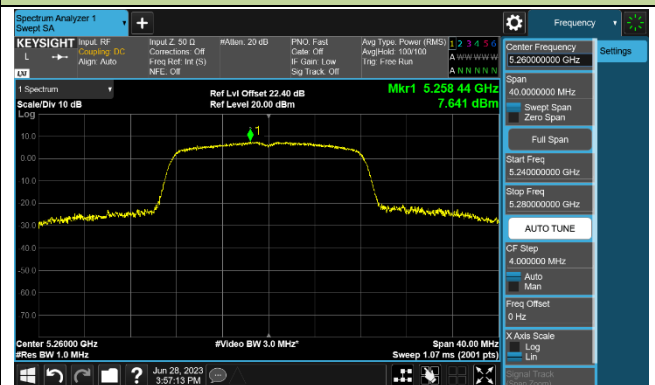

802.11a Power Spectral Density - Ant 1

Channel 36 (5180MHz)

Channel 44 (5220MHz)

Channel 48 (5240MHz)

Channel 52 (5260MHz)

Channel 60 (5300MHz)

Channel 64 (5320MHz)

Channel 100 (5500MHz)

Channel 116 (5580MHz)

802.11ac-VHT20 Power Spectral Density - Ant 1

Channel 36 (5180MHz)

Channel 44 (5220MHz)

Channel 48 (5240MHz)

Channel 52 (5260MHz)

Channel 60 (5300MHz)

Channel 64 (5320MHz)