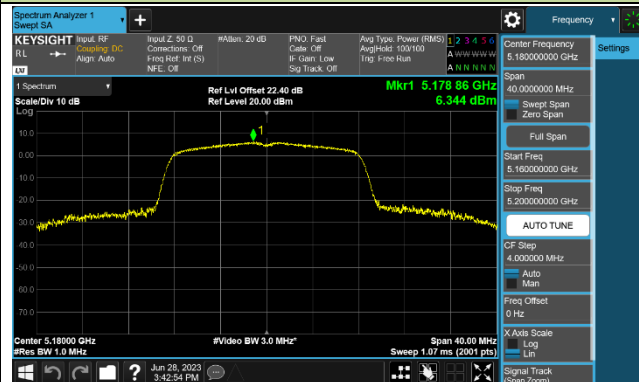

Channel 142 (5710MHz)

802.11ax-HE80 Power Spectral Density - Ant 0

Channel 42 (5210MHz)

Channel 58 (5290MHz)

Channel 106 (5530MHz)

Channel 122 (5610MHz)

Channel 138 (5690MHz)

Channel 155 (5775MHz)

802.11a Power Spectral Density - Ant 1

Channel 36 (5180MHz)

Channel 44 (5220MHz)

Channel 48 (5240MHz)

Channel 52 (5260MHz)

Channel 60 (5300MHz)

Channel 64 (5320MHz)

Channel 100 (5500MHz)