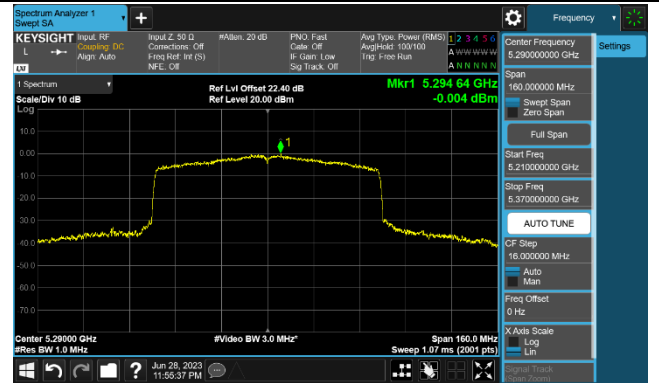

Channel 142 (5710MHz)

802.11ax-HE80 Power Spectral Density - Ant 0

Channel 42 (5210MHz)

Channel 58 (5290MHz)

Channel 106 (5530MHz)

Channel 122 (5610MHz)

Channel 138 (5690MHz)

Channel 155 (5775MHz)

802.11a Power Spectral Density - Ant 1

Channel 36 (5180MHz)

Channel 44 (5220MHz)

Channel 48 (5240MHz)

Channel 52 (5260MHz)

Channel 60 (5300MHz)

Channel 64 (5320MHz)

Channel 100 (5500MHz)