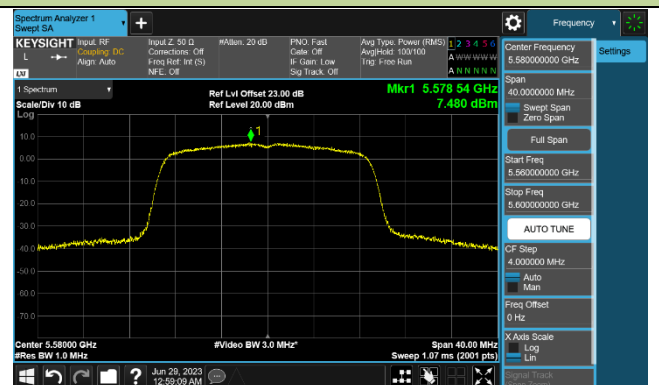

Channel 116 (5580MHz)

802.11ac-VHT20 Power Spectral Density - Ant 1

Channel 36 (5180MHz)

Channel 44 (5220MHz)

Channel 48 (5240MHz)

Channel 52 (5260MHz)

Channel 60 (5300MHz)

Channel 64 (5320MHz)

Channel 100 (5500MHz)

Channel 116 (5580MHz)

802.11ac-VHT40 Power Spectral Density - Ant 1

Channel 38 (5190MHz)

Channel 46 (5230MHz)

Channel 54 (5270MHz)

Channel 62 (5310MHz)

Channel 102 (5510MHz)