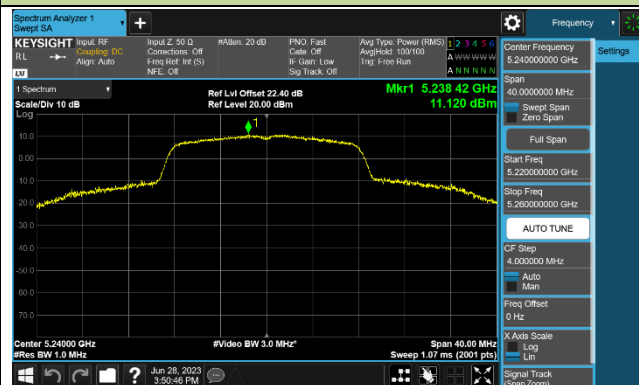

802.11a Power Spectral Density - Ant 1

Channel 36 (5180MHz)

Channel 44 (5220MHz)

Channel 48 (5240MHz)

Channel 52 (5260MHz)

Channel 60 (5300MHz)

Channel 64 (5320MHz)

Channel 100 (5500MHz)

Channel 116 (5580MHz)

802.11ac-VHT20 Power Spectral Density - Ant 1

Channel 36 (5180MHz)

Channel 44 (5220MHz)

Channel 48 (5240MHz)

Channel 52 (5260MHz)

Channel 60 (5300MHz)

Channel 64 (5320MHz)