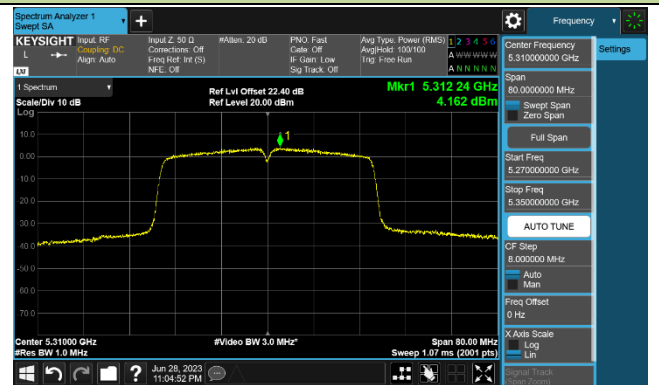

Channel 100 (5500MHz)

Channel 116 (5580MHz)

802.11ac-VHT40 Power Spectral Density - Ant 1

Channel 38 (5190MHz)

Channel 46 (5230MHz)

Channel 54 (5270MHz)

Channel 62 (5310MHz)

Channel 102 (5510MHz)

Channel 110 (5550MHz)

Channel 134 (5670MHz)

Channel 142 (5710MHz)

802.11ac-VHT80 Power Spectral Density - Ant 1

Channel 42 (5210MHz)

Channel 58 (5290MHz)

Channel 106 (5530MHz)

Channel 122 (5610MHz)