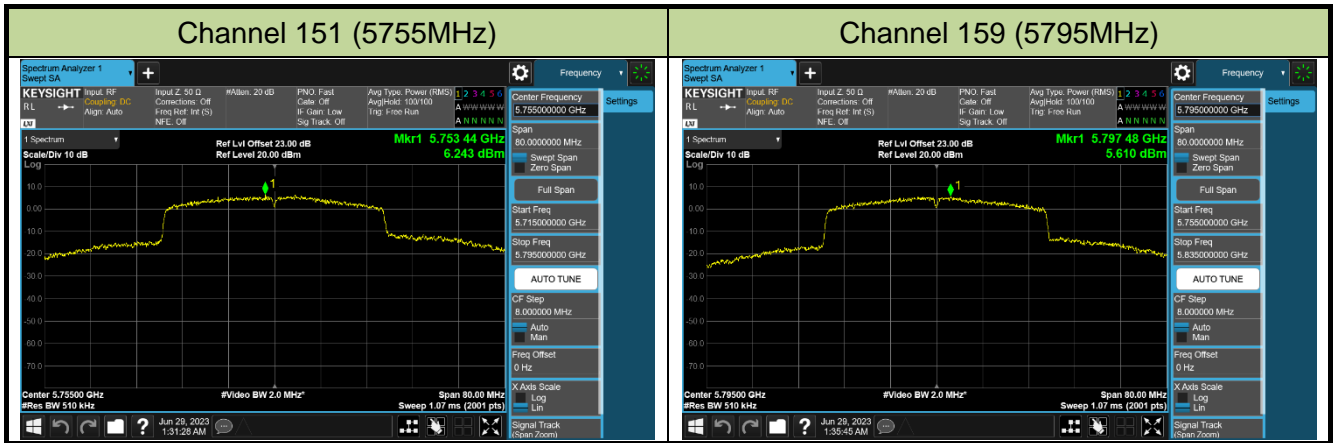

802.11ax-HE40 Power Spectral Density - Ant 0

Channel 38 (5190MHz)

Channel 46 (5230MHz)

Channel 54 (5270MHz)

Channel 62 (5310MHz)

Channel 102 (5510MHz)

Channel 110 (5550MHz)

Channel 134 (5670MHz)

Channel 142 (5710MHz)

802.11ax-HE80 Power Spectral Density - Ant 0

Channel 42 (5210MHz)

Channel 58 (5290MHz)

Channel 106 (5530MHz)

Channel 122 (5610MHz)

Channel 138 (5690MHz)

Channel 155 (5775MHz)