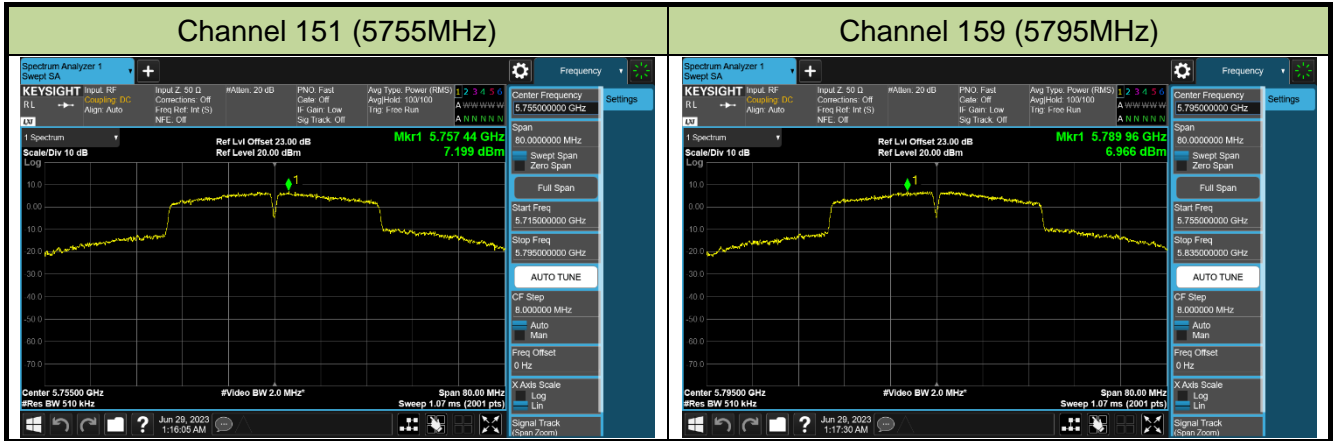

Channel 110 (5550MHz)

Channel 134 (5670MHz)

Channel 142 (5710MHz)

802.11ac-VHT80 Power Spectral Density - Ant 1

Channel 42 (5210MHz)

Channel 58 (5290MHz)

Channel 106 (5530MHz)

Channel 122 (5610MHz)

Channel 138 (5690MHz)

Channel 155 (5775MHz)

802.11ax-HE20 Power Spectral Density - Ant 1

Channel 36 (5180MHz)

Channel 44 (5220MHz)

Channel 48 (5240MHz)

Channel 52 (5260MHz)

Channel 60 (5300MHz)