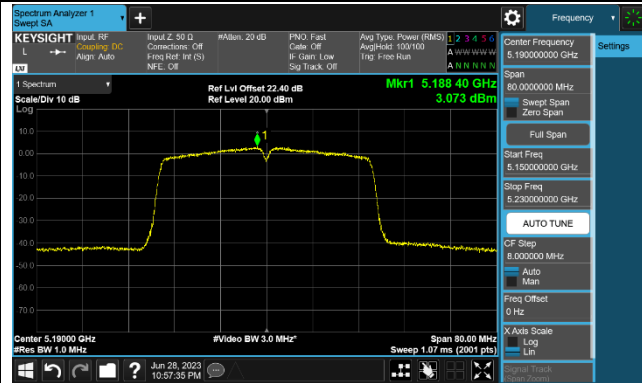

Channel 100 (5500MHz)

Channel 116 (5580MHz)

802.11ac-VHT40 Power Spectral Density - Ant 1

Channel 38 (5190MHz)

Channel 46 (5230MHz)

Channel 54 (5270MHz)

Channel 62 (5310MHz)

Channel 102 (5510MHz)

Channel 110 (5550MHz)

Channel 134 (5670MHz)

Channel 142 (5710MHz)

802.11ac-VHT80 Power Spectral Density - Ant 1

Channel 42 (5210MHz)

Channel 58 (5290MHz)

Channel 106 (5530MHz)

Channel 122 (5610MHz)