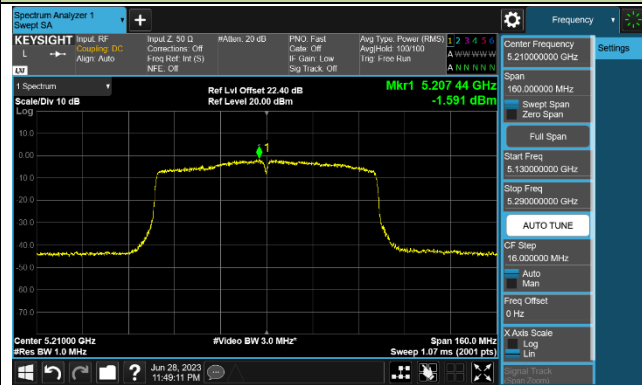

Channel 110 (5550MHz)

Channel 134 (5670MHz)

Channel 142 (5710MHz)

802.11ac-VHT80 Power Spectral Density - Ant 1

Channel 42 (5210MHz)

Channel 58 (5290MHz)

Channel 106 (5530MHz)

Channel 122 (5610MHz)

Channel 138 (5690MHz)

Channel 155 (5775MHz)

802.11ax-HE20 Power Spectral Density - Ant 1

Channel 36 (5180MHz)

Channel 44 (5220MHz)

Channel 48 (5240MHz)

Channel 52 (5260MHz)

Channel 60 (5300MHz)