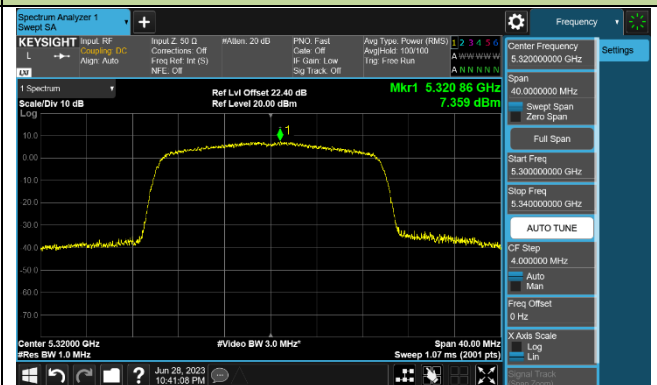

Channel 110 (5550MHz)

Channel 134 (5670MHz)

Channel 142 (5710MHz)

802.11ac-VHT80 Power Spectral Density - Ant 1

Channel 42 (5210MHz)

Channel 58 (5290MHz)

Channel 106 (5530MHz)

Channel 122 (5610MHz)

Channel 138 (5690MHz)

Channel 155 (5775MHz)

802.11ax-HE20 Power Spectral Density - Ant 1

Channel 36 (5180MHz)

Channel 44 (5220MHz)

Channel 48 (5240MHz)

Channel 52 (5260MHz)

Channel 60 (5300MHz)

Channel 64 (5320MHz)

Channel 100 (5500MHz)

Channel 116 (5580MHz)