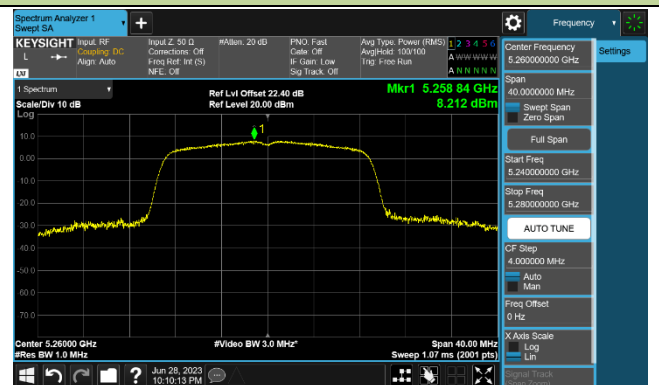

Channel 116 (5580MHz)

802.11ac-VHT20 Power Spectral Density - Ant 1

Channel 36 (5180MHz)

Channel 44 (5220MHz)

Channel 48 (5240MHz)

Channel 52 (5260MHz)

Channel 60 (5300MHz)

Channel 64 (5320MHz)