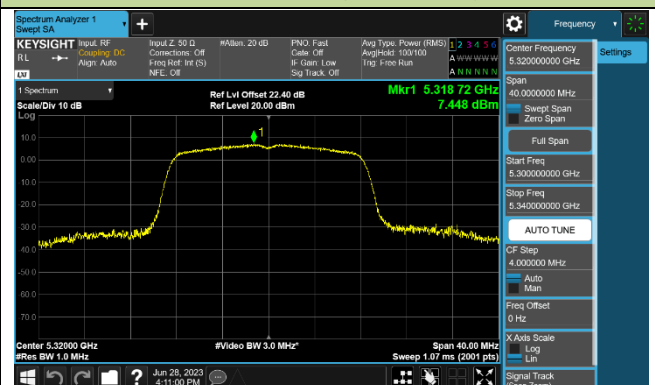

802.11a Power Spectral Density - Ant 1

Channel 36 (5180MHz)

Channel 44 (5220MHz)

Channel 48 (5240MHz)

Channel 52 (5260MHz)

Channel 60 (5300MHz)

Channel 64 (5320MHz)

Channel 100 (5500MHz)

Channel 116 (5580MHz)

802.11ac-VHT20 Power Spectral Density - Ant 1

Channel 36 (5180MHz)

Channel 44 (5220MHz)

Channel 48 (5240MHz)

Channel 52 (5260MHz)

Channel 60 (5300MHz)

Channel 64 (5320MHz)