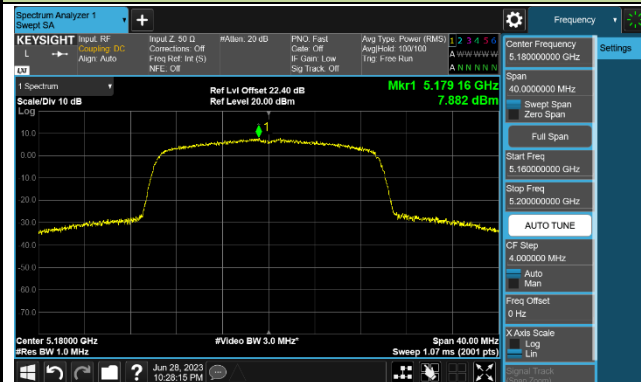

Channel 110 (5550MHz)

Channel 134 (5670MHz)

Channel 142 (5710MHz)

802.11ac-VHT80 Power Spectral Density - Ant 1

Channel 42 (5210MHz)

Channel 58 (5290MHz)

Channel 106 (5530MHz)

Channel 122 (5610MHz)

Channel 138 (5690MHz)

Channel 155 (5775MHz)

802.11ax-HE20 Power Spectral Density - Ant 1

Channel 36 (5180MHz)

Channel 44 (5220MHz)

Channel 48 (5240MHz)

Channel 52 (5260MHz)

Channel 60 (5300MHz)

Channel 64 (5320MHz)

Channel 100 (5500MHz)

Channel 116 (5580MHz)