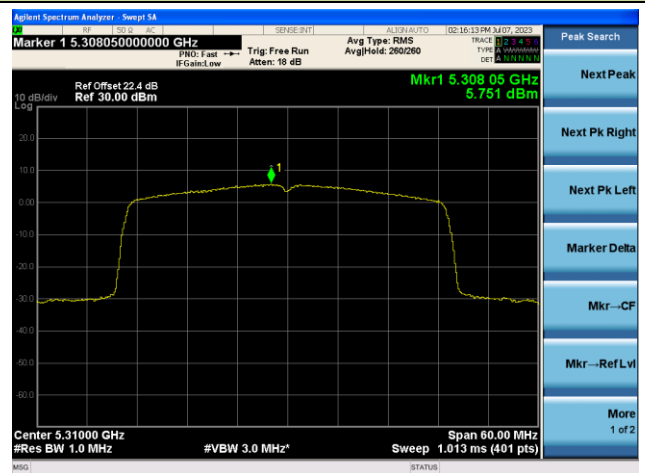

## 802.11ax-HE40 Power Spectral Density- Ant 0

Channel 38 (5190MHz)

Channel 46 (5230MHz)

Channel 54 (5270MHz)

Channel 62 (5310MHz)

Channel 102 (5510MHz)

Channel 110 (5550MHz)

## 802.11ax-HE40 Power Spectral Density- Ant 0

Channel 134 (5670MHz)

Channel 142(5710MHz)

Channel 151 (5755MHz)

Channel 159 (5795MHz)