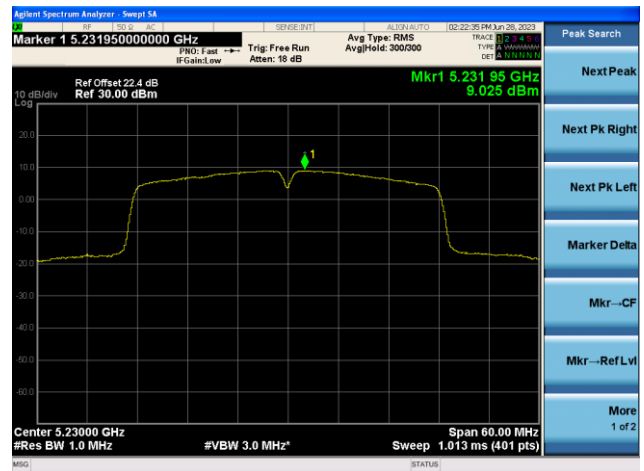

Channel 165 (5825MHz)

## 802.11ac-VHT40 Power Spectral Density- Ant 0

Channel 38 (5190MHz)

Channel 46 (5230MHz)

Channel 54 (5270MHz)

Channel 62 (5310MHz)

Channel 102 (5510MHz)

Channel 110 (5550MHz)