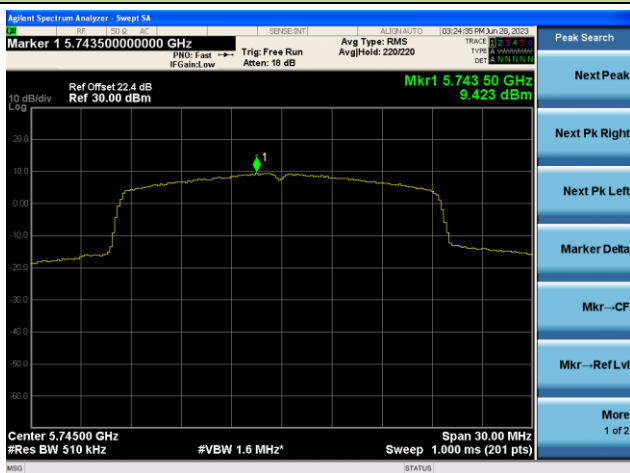

## 802.11ax-HE20 Power Spectral Density- Ant 0

Channel 100 (5500MHz)

Channel 116 (5580MHz)

Channel 140 (5700MHz)

Channel 144(5720MHz)

Channel 149 (5745MHz)

Channel 157 (5785MHz)