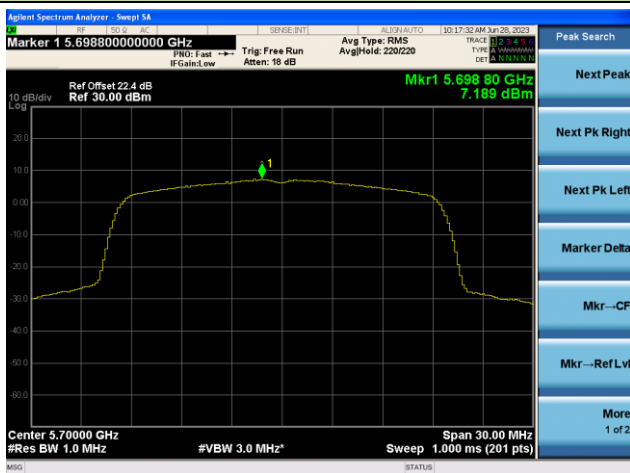

## 802.11ax-HE20 Power Spectral Density- Ant 0

Channel 100 (5500MHz)

Channel 116 (5580MHz)

Channel 140 (5700MHz)

Channel 144(5720MHz)

Channel 149 (5745MHz)

Channel 157 (5785MHz)