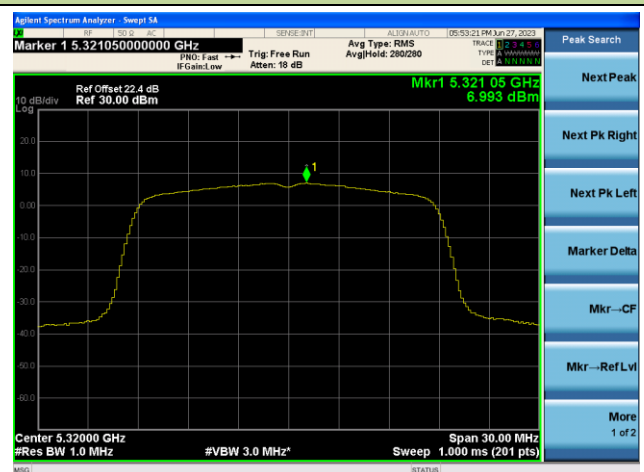

## 802.11ac-VHT20 Power Spectral Density- Ant 0

Channel 36 (5180MHz)

Channel 44 (5220MHz)

Channel 48 (5240MHz)

Channel 52 (5260MHz)

Channel 60 (5300MHz)

Channel 64 (5320MHz)

## 802.11ac-VHT20 Power Spectral Density- Ant 0

Channel 100 (5500MHz)

Channel 116 (5580MHz)

Channel 140 (5700MHz)

Channel 144(5720MHz)

Channel 149 (5745MHz)

Channel 157 (5785MHz)

802.11ac-VHT20 Power Spectral Density- Ant 0

Channel 165 (5825MHz)