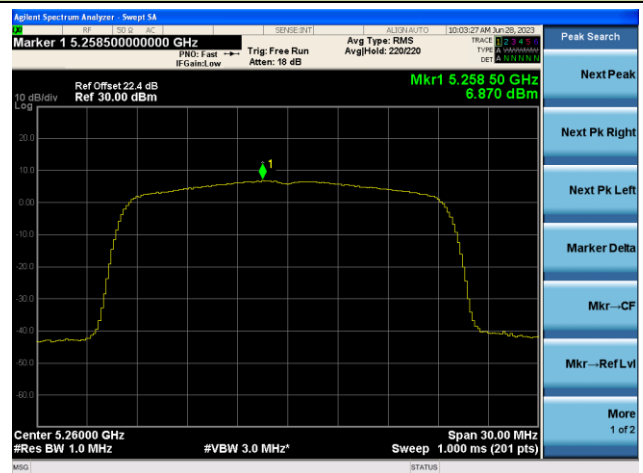

## 802.11ac-VHT80 Power Spectral Density- Ant 0

Channel 42 (5210MHz)

Channel 58 (5290MHz)

Channel 106 (5530MHz)

Channel 122 (5610MHz)

Channel 138 (5690MHz)

Channel 155 (5775MHz)

## 802.11ax-HE20 Power Spectral Density- Ant 0

Channel 36 (5180MHz)

Channel 44 (5220MHz)

Channel 48 (5240MHz)

Channel 52 (5260MHz)

Channel 60 (5300MHz)

Channel 64 (5320MHz)

## 802.11ax-HE20 Power Spectral Density- Ant 0

Channel 100 (5500MHz)

Channel 116 (5580MHz)

Channel 140 (5700MHz)

Channel 144(5720MHz)

Channel 149 (5745MHz)

Channel 157 (5785MHz)