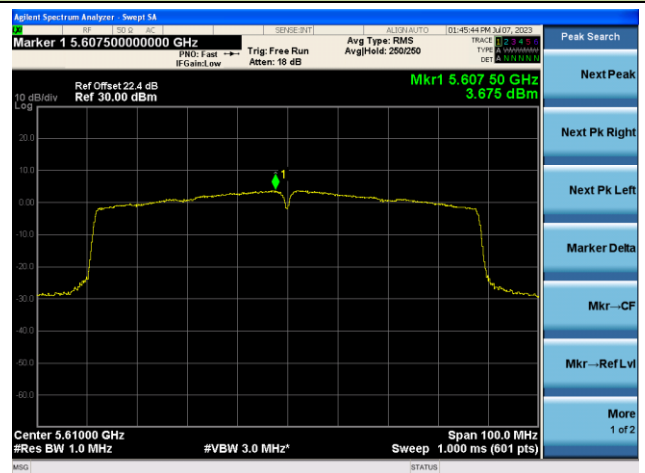

## 802.11ac-VHT80 Power Spectral Density- Ant 0

Channel 42 (5210MHz)

Channel 58 (5290MHz)

Channel 106 (5530MHz)

Channel 122 (5610MHz)

Channel 138 (5690MHz)

Channel 155 (5775MHz)