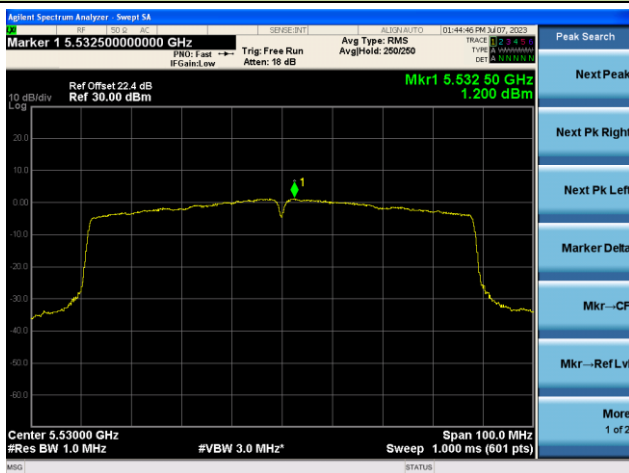

## 802.11ac-VHT80 Power Spectral Density- Ant 0

Channel 42 (5210MHz)

Channel 58 (5290MHz)

Channel 106 (5530MHz)

Channel 122 (5610MHz)

Channel 138 (5690MHz)

Channel 155 (5775MHz)