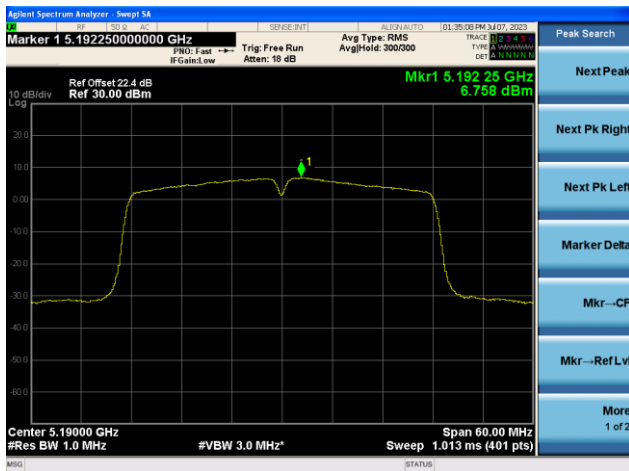

802.11ac-VHT40 Power Spectral Density- Ant 0

Channel 38 (5190MHz)