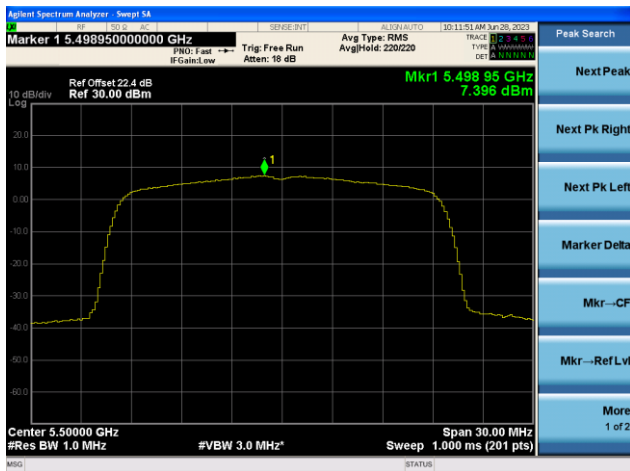

## 802.11ax-HE20 Power Spectral Density- Ant 0

Channel 36 (5180MHz)

Channel 44 (5220MHz)

Channel 48 (5240MHz)

Channel 52 (5260MHz)

Channel 60 (5300MHz)

Channel 64 (5320MHz)

## 802.11ax-HE20 Power Spectral Density- Ant 0

Channel 100 (5500MHz)

Channel 116 (5580MHz)

Channel 140 (5700MHz)

Channel 144(5720MHz)

Channel 149 (5745MHz)

Channel 157 (5785MHz)