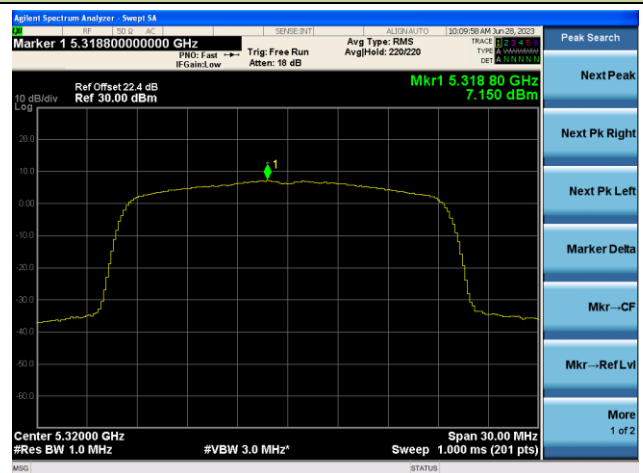

## 802.11ac-VHT80 Power Spectral Density- Ant 0

Channel 42 (5210MHz)

Channel 58 (5290MHz)

Channel 106 (5530MHz)

Channel 122 (5610MHz)

Channel 138 (5690MHz)

Channel 155 (5775MHz)

## 802.11ax-HE20 Power Spectral Density- Ant 0

Channel 36 (5180MHz)

Channel 44 (5220MHz)

Channel 48 (5240MHz)

Channel 52 (5260MHz)

Channel 60 (5300MHz)

Channel 64 (5320MHz)

## 802.11ax-HE20 Power Spectral Density- Ant 0

Channel 100 (5500MHz)

Channel 116 (5580MHz)

Channel 140 (5700MHz)

Channel 144(5720MHz)

Channel 149 (5745MHz)

Channel 157 (5785MHz)