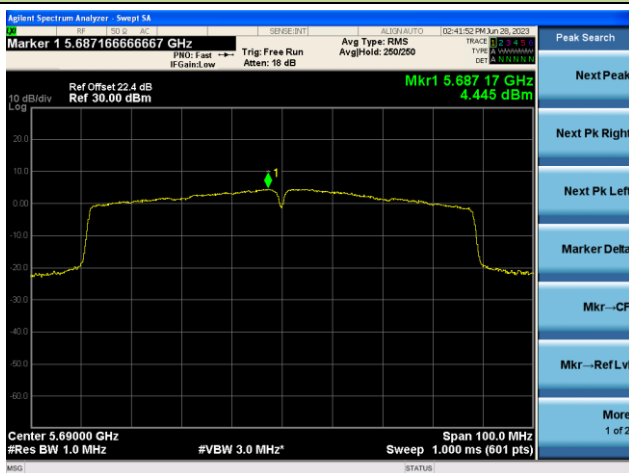

## 802.11ac-VHT80 Power Spectral Density- Ant 0

Channel 42 (5210MHz)

Channel 58 (5290MHz)

Channel 106 (5530MHz)

Channel 122 (5610MHz)

Channel 138 (5690MHz)

Channel 155 (5775MHz)