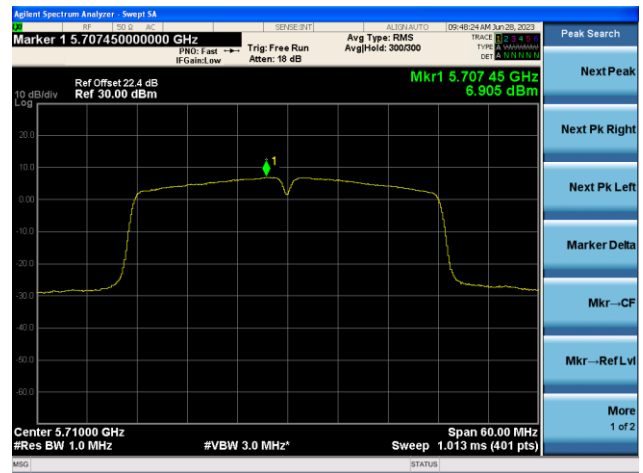

## 802.11ac-VHT40 Power Spectral Density- Ant 0

Channel 38 (5190MHz)

Channel 46 (5230MHz)

Channel 54 (5270MHz)

Channel 62 (5310MHz)

Channel 102 (5510MHz)

Channel 110 (5550MHz)

## 802.11ac-VHT40 Power Spectral Density- Ant 0

Channel 134 (5670MHz)

Channel 142(5710MHz)

Channel 151 (5755MHz)

Channel 159 (5795MHz)