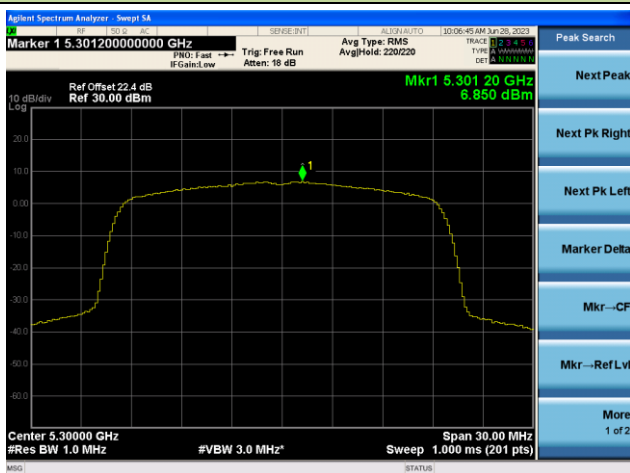

## 802.11ax-HE20 Power Spectral Density- Ant 0

Channel 36 (5180MHz)

Channel 44 (5220MHz)

Channel 48 (5240MHz)

Channel 52 (5260MHz)

Channel 60 (5300MHz)

Channel 64 (5320MHz)