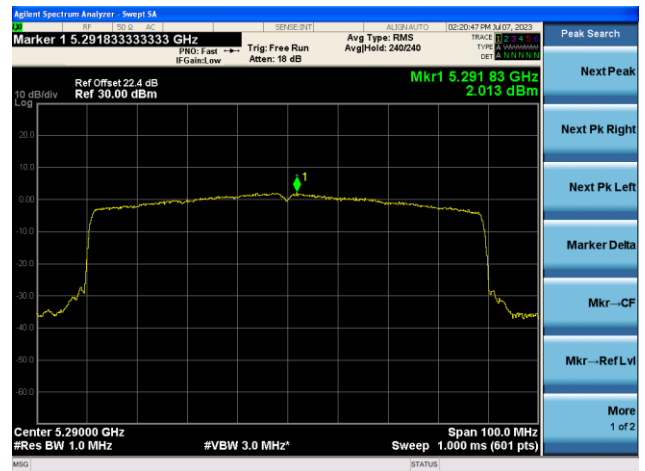

## 802.11ax-HE40 Power Spectral Density- Ant 0

Channel 134 (5670MHz)

Channel 142(5710MHz)

Channel 151 (5755MHz)

Channel 159 (5795MHz)

## 802.11ax-HE80 Power Spectral Density- Ant 0

Channel 42 (5210MHz)

Channel 58 (5290MHz)

Channel 106 (5530MHz)

Channel 122 (5610MHz)

Channel 138 (5690MHz)

Channel 155 (5775MHz)