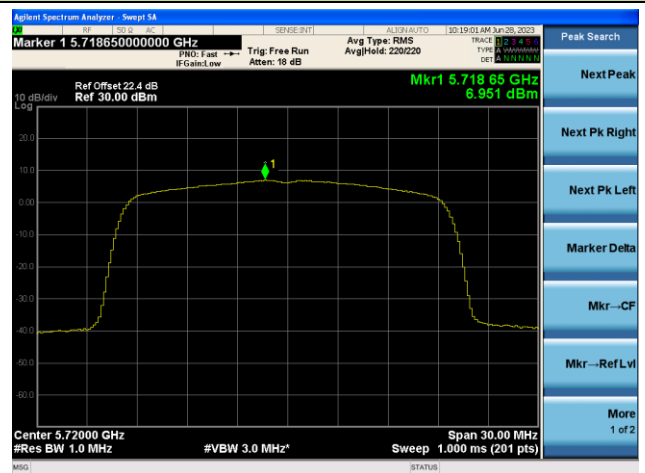

## 802.11ax-HE20 Power Spectral Density- Ant 0

Channel 100 (5500MHz)

Channel 116 (5580MHz)

Channel 140 (5700MHz)

Channel 144(5720MHz)

Channel 149 (5745MHz)

Channel 157 (5785MHz)