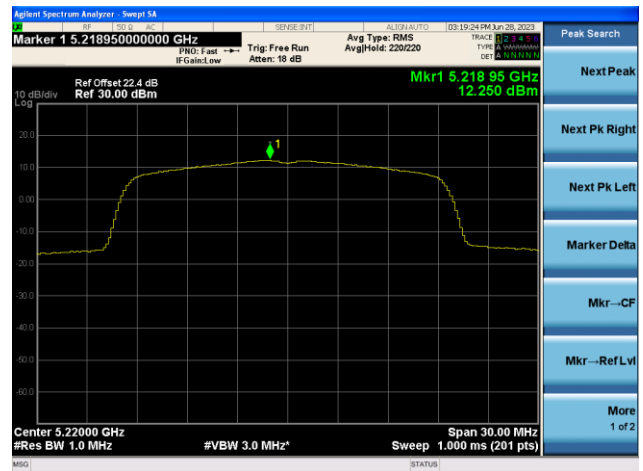

## 802.11ac-VHT80 Power Spectral Density- Ant 0

Channel 42 (5210MHz)

Channel 58 (5290MHz)

Channel 106 (5530MHz)

Channel 122 (5610MHz)

Channel 138 (5690MHz)

Channel 155 (5775MHz)

## 802.11ax-HE20 Power Spectral Density- Ant 0

Channel 36 (5180MHz)

Channel 44 (5220MHz)

Channel 48 (5240MHz)

Channel 52 (5260MHz)

Channel 60 (5300MHz)

Channel 64 (5320MHz)