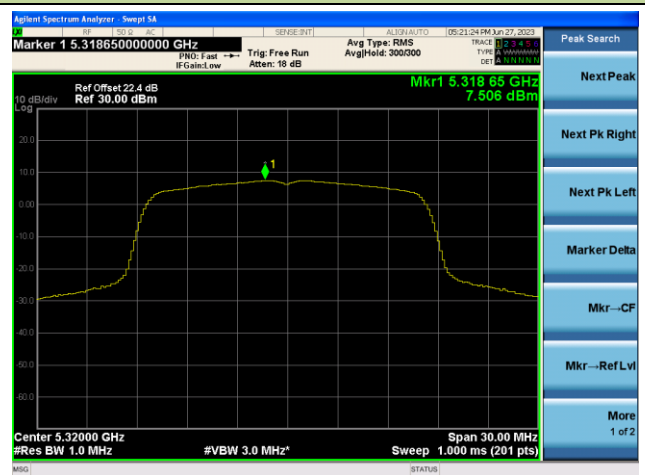

## 802.11a Power Spectral Density- Ant 1

Channel 36 (5180MHz)

Channel 44 (5220MHz)

Channel 48 (5240MHz)

Channel 52 (5260MHz)

Channel 60 (5300MHz)

Channel 64 (5320MHz)

## 802.11a Power Spectral Density- Ant 1

Channel 100 (5500MHz)

Channel 116 (5580MHz)

Channel 140 (5700MHz)

Channel 144(5720MHz)

Channel 149 (5745MHz)

Channel 157 (5785MHz)