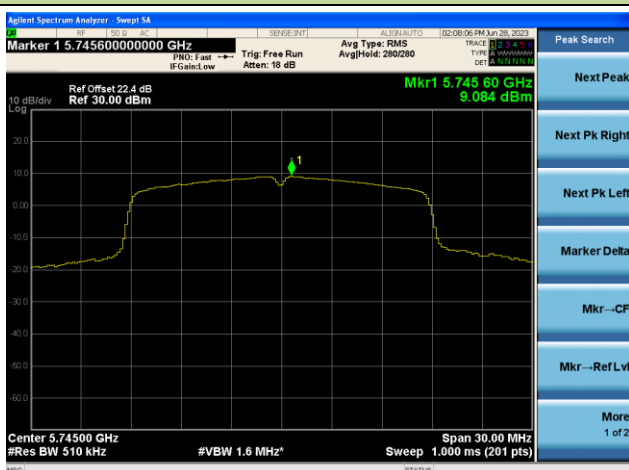

## 802.11ac-VHT20 Power Spectral Density- Ant 0

Channel 100 (5500MHz)

Channel 116 (5580MHz)

Channel 140 (5700MHz)

Channel 144(5720MHz)

Channel 149 (5745MHz)

Channel 157 (5785MHz)

802.11ac-VHT20 Power Spectral Density- Ant 0

Channel 165 (5825MHz)