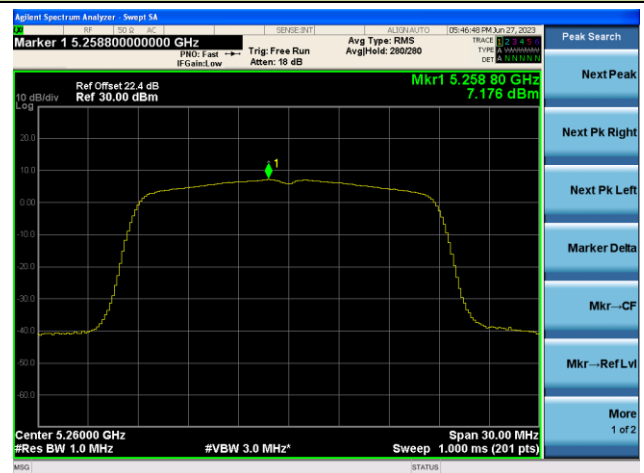

## 802.11ac-VHT20 Power Spectral Density- Ant 0

Channel 36 (5180MHz)

Channel 44 (5220MHz)

Channel 48 (5240MHz)

Channel 52 (5260MHz)

Channel 60 (5300MHz)

Channel 64 (5320MHz)

## 802.11ac-VHT20 Power Spectral Density- Ant 0

Channel 100 (5500MHz)

Channel 116 (5580MHz)

Channel 140 (5700MHz)

Channel 144(5720MHz)

Channel 149 (5745MHz)

Channel 157 (5785MHz)

802.11ac-VHT20 Power Spectral Density- Ant 0

Channel 165 (5825MHz)