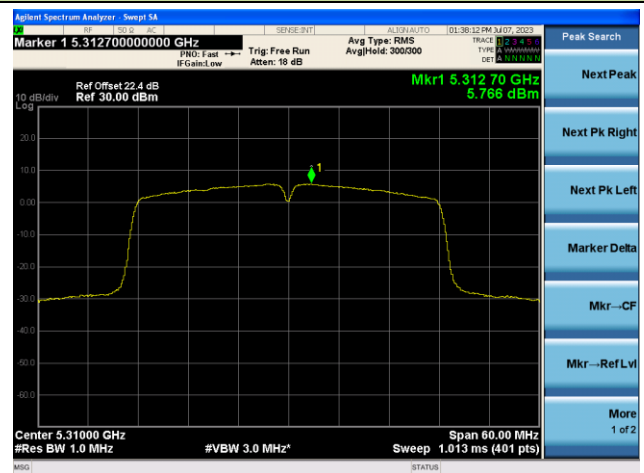

## 802.11ac-VHT40 Power Spectral Density- Ant 0

Channel 38 (5190MHz)

Channel 46 (5230MHz)

Channel 54 (5270MHz)

Channel 62 (5310MHz)

Channel 102 (5510MHz)

Channel 110 (5550MHz)

## 802.11ac-VHT40 Power Spectral Density- Ant 0

Channel 134 (5670MHz)

Channel 142(5710MHz)

Channel 151 (5755MHz)

Channel 159 (5795MHz)