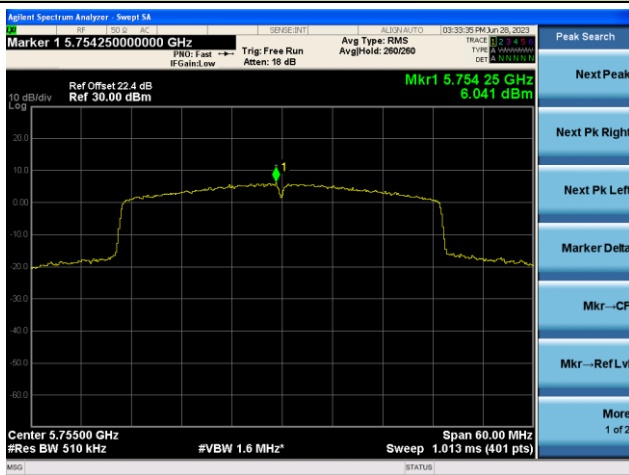

## 802.11ax-HE40 Power Spectral Density- Ant 0

Channel 134 (5670MHz)

Channel 142(5710MHz)

Channel 151 (5755MHz)

Channel 159 (5795MHz)