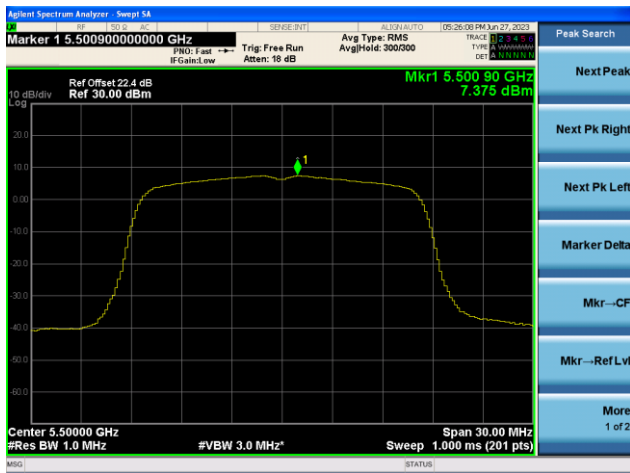

## 802.11a Power Spectral Density- Ant 1

Channel 36 (5180MHz)

Channel 44 (5220MHz)

Channel 48 (5240MHz)

Channel 52 (5260MHz)

Channel 60 (5300MHz)

Channel 64 (5320MHz)

## 802.11a Power Spectral Density- Ant 1

Channel 100 (5500MHz)

Channel 116 (5580MHz)

Channel 140 (5700MHz)

Channel 144(5720MHz)

Channel 149 (5745MHz)

Channel 157 (5785MHz)