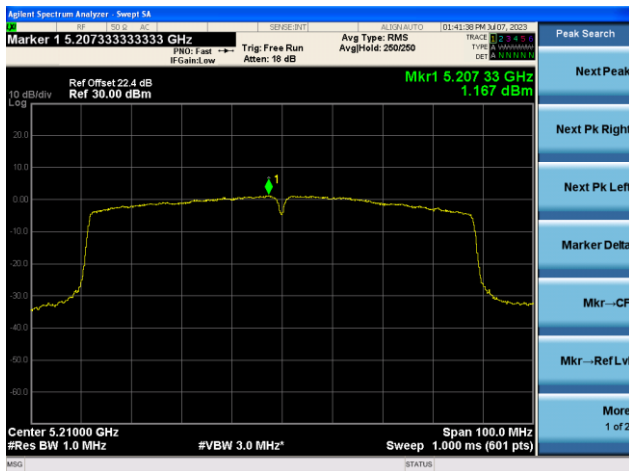

## 802.11ac-VHT40 Power Spectral Density- Ant 0

Channel 134 (5670MHz)

Channel 142(5710MHz)

Channel 151 (5755MHz)

Channel 159 (5795MHz)

## 802.11ac-VHT80 Power Spectral Density- Ant 0

Channel 42 (5210MHz)

Channel 58 (5290MHz)

Channel 106 (5530MHz)

Channel 122 (5610MHz)

Channel 138 (5690MHz)

Channel 155 (5775MHz)