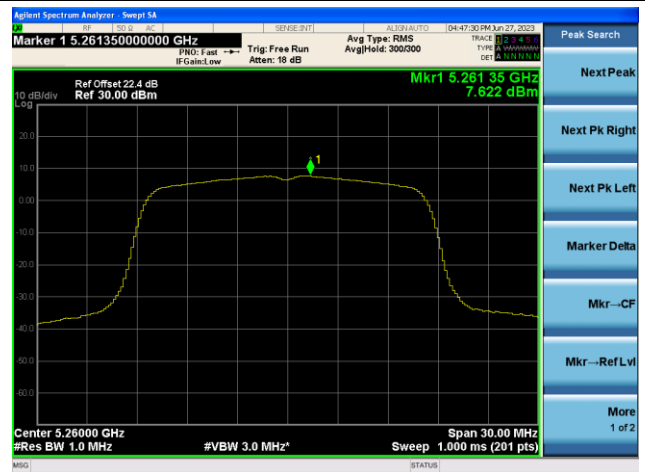

## 802.11ax-HE80 Power Spectral Density- Ant 0

Channel 42 (5210MHz)

Channel 58 (5290MHz)

Channel 106 (5530MHz)

Channel 122 (5610MHz)

Channel 138 (5690MHz)

Channel 155 (5775MHz)

## 802.11a Power Spectral Density- Ant 1

Channel 36 (5180MHz)

Channel 44 (5220MHz)

Channel 48 (5240MHz)

Channel 52 (5260MHz)

Channel 60 (5300MHz)

Channel 64 (5320MHz)

## 802.11a Power Spectral Density- Ant 1

Channel 100 (5500MHz)

Channel 116 (5580MHz)

Channel 140 (5700MHz)

Channel 144(5720MHz)

Channel 149 (5745MHz)

Channel 157 (5785MHz)