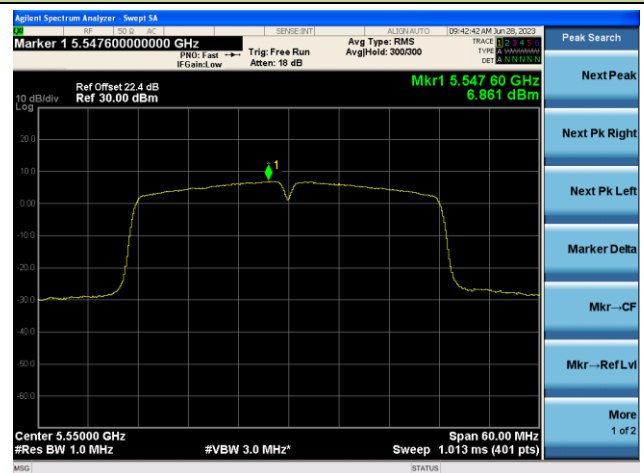

## 802.11ac-VHT40 Power Spectral Density- Ant 0

Channel 38 (5190MHz)

Channel 46 (5230MHz)

Channel 54 (5270MHz)

Channel 62 (5310MHz)

Channel 102 (5510MHz)

Channel 110 (5550MHz)

## 802.11ac-VHT40 Power Spectral Density- Ant 0

Channel 134 (5670MHz)

Channel 142(5710MHz)

Channel 151 (5755MHz)

Channel 159 (5795MHz)