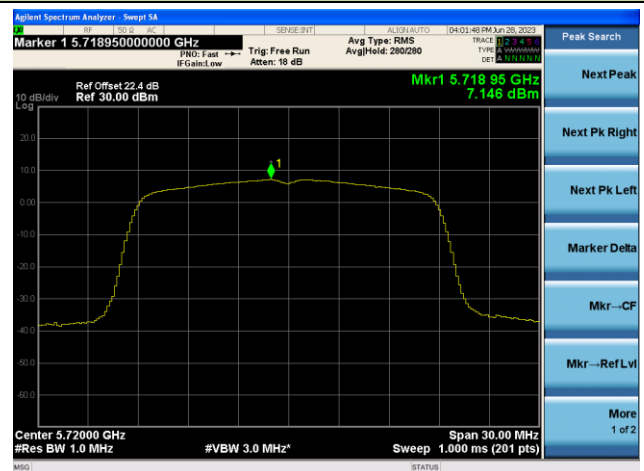

## 802.11ac-VHT20 Power Spectral Density- Ant 0

Channel 100 (5500MHz)

Channel 116 (5580MHz)

Channel 140 (5700MHz)

Channel 144(5720MHz)

Channel 149 (5745MHz)

Channel 157 (5785MHz)

802.11ac-VHT20 Power Spectral Density- Ant 0

Channel 165 (5825MHz)