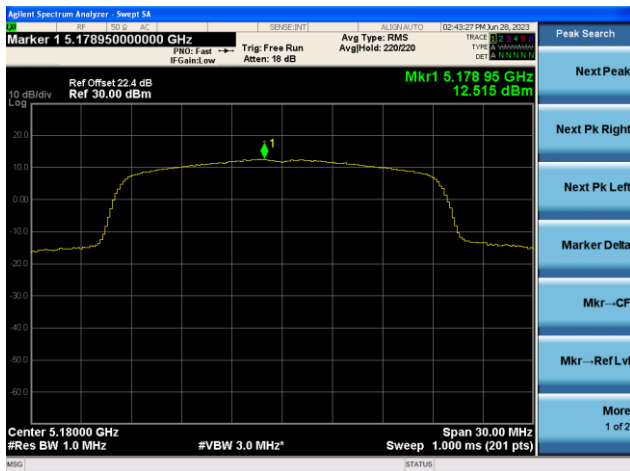

802.11ax-HE20 Power Spectral Density- Ant 0

Channel 36 (5180MHz)