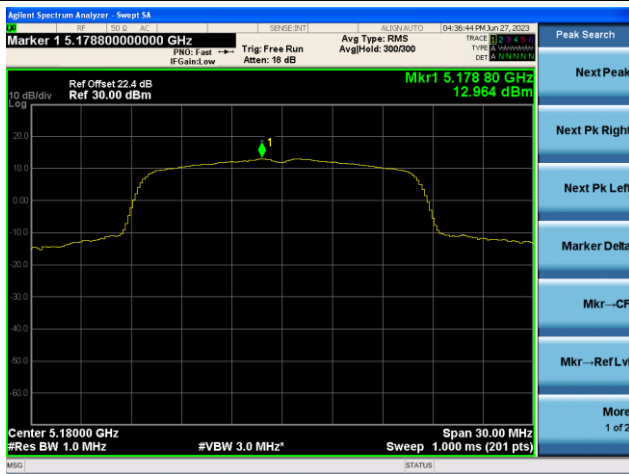

802.11a Power Spectral Density- Ant 1

Channel 36 (5180MHz)