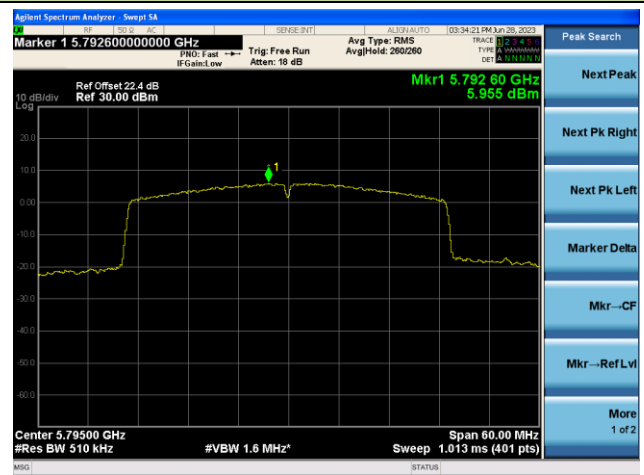

## 802.11ax-HE40 Power Spectral Density- Ant 0

Channel 134 (5670MHz)

Channel 142(5710MHz)

Channel 151 (5755MHz)

Channel 159 (5795MHz)

## 802.11ax-HE80 Power Spectral Density- Ant 0

Channel 42 (5210MHz)

Channel 58 (5290MHz)

Channel 106 (5530MHz)

Channel 122 (5610MHz)

Channel 138 (5690MHz)

Channel 155 (5775MHz)