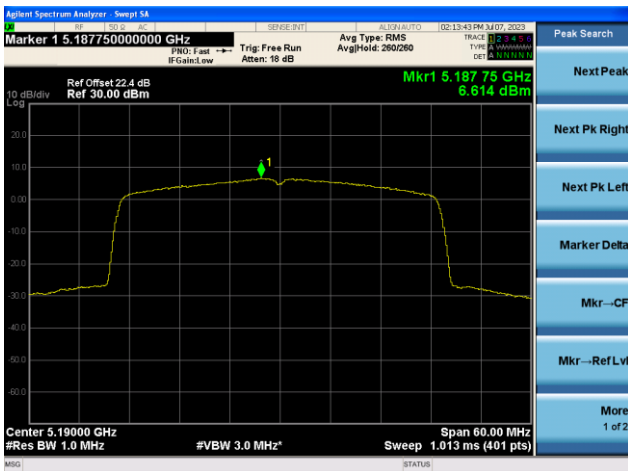

802.11ax-HE40 Power Spectral Density- Ant 0

Channel 38 (5190MHz)