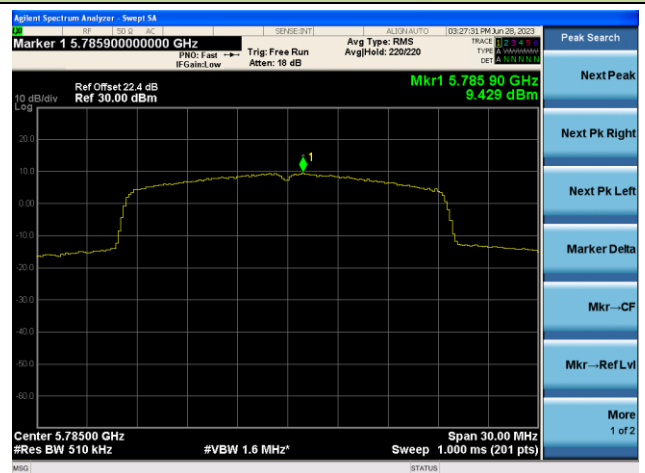

## 802.11ax-HE20 Power Spectral Density- Ant 0

Channel 100 (5500MHz)

Channel 116 (5580MHz)

Channel 140 (5700MHz)

Channel 144(5720MHz)

Channel 149 (5745MHz)

Channel 157 (5785MHz)