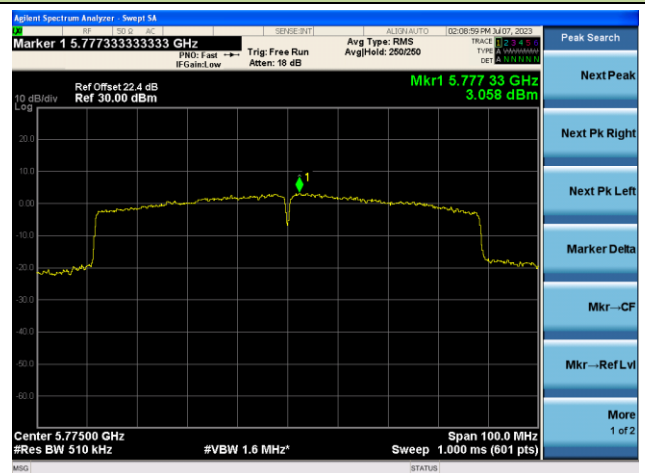

## 802.11ac-VHT80 Power Spectral Density- Ant 0

Channel 42 (5210MHz)

Channel 58 (5290MHz)

Channel 106 (5530MHz)

Channel 122 (5610MHz)

Channel 138 (5690MHz)

Channel 155 (5775MHz)