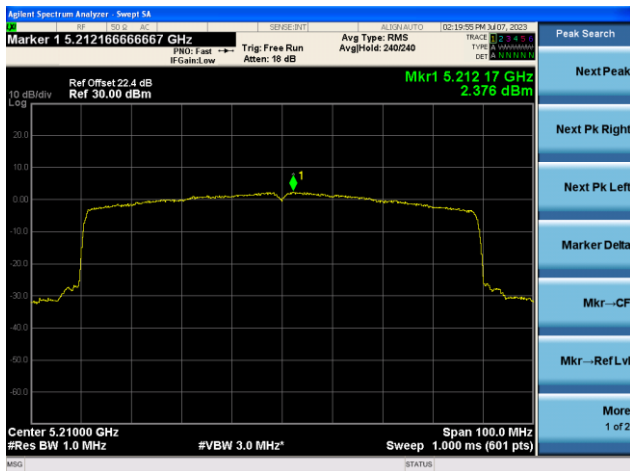

802.11ax-HE80 Power Spectral Density- Ant 0

Channel 42 (5210MHz)