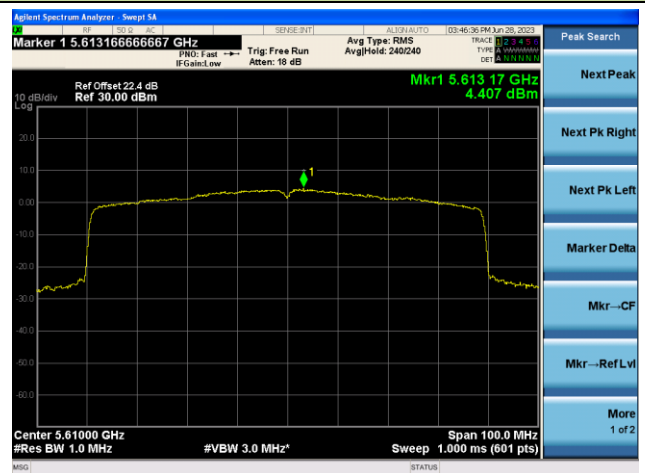

## 802.11ax-HE80 Power Spectral Density- Ant 0

Channel 42 (5210MHz)

Channel 58 (5290MHz)

Channel 106 (5530MHz)

Channel 122 (5610MHz)

Channel 138 (5690MHz)

Channel 155 (5775MHz)

## 802.11a Power Spectral Density- Ant 1

Channel 36 (5180MHz)

Channel 44 (5220MHz)

Channel 48 (5240MHz)

Channel 52 (5260MHz)

Channel 60 (5300MHz)

Channel 64 (5320MHz)