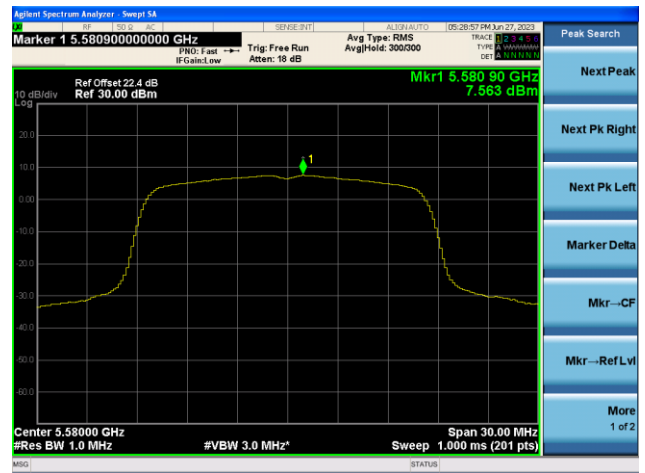

## 802.11ax-HE80 Power Spectral Density- Ant 0

Channel 42 (5210MHz)

Channel 58 (5290MHz)

Channel 106 (5530MHz)

Channel 122 (5610MHz)

Channel 138 (5690MHz)

Channel 155 (5775MHz)

## 802.11a Power Spectral Density- Ant 1

Channel 36 (5180MHz)

Channel 44 (5220MHz)

Channel 48 (5240MHz)

Channel 52 (5260MHz)

Channel 60 (5300MHz)

Channel 64 (5320MHz)

## 802.11a Power Spectral Density- Ant 1

Channel 100 (5500MHz)

Channel 116 (5580MHz)

Channel 140 (5700MHz)

Channel 144(5720MHz)

Channel 149 (5745MHz)

Channel 157 (5785MHz)