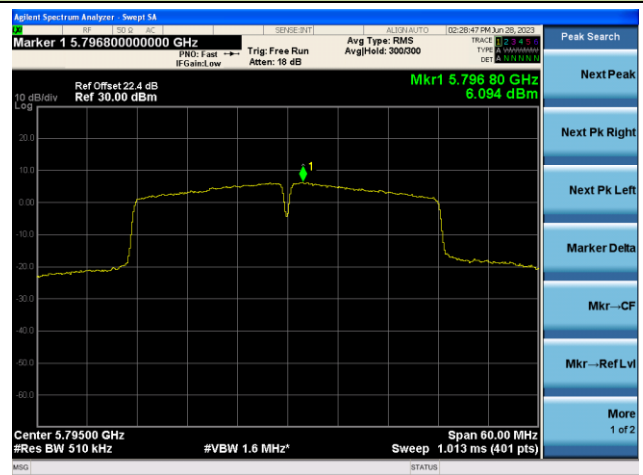

## 802.11ac-VHT40 Power Spectral Density- Ant 0

Channel 134 (5670MHz)

Channel 142(5710MHz)

Channel 151 (5755MHz)

Channel 159 (5795MHz)

## 802.11ac-VHT80 Power Spectral Density- Ant 0

Channel 42 (5210MHz)

Channel 58 (5290MHz)

Channel 106 (5530MHz)

Channel 122 (5610MHz)

Channel 138 (5690MHz)

Channel 155 (5775MHz)