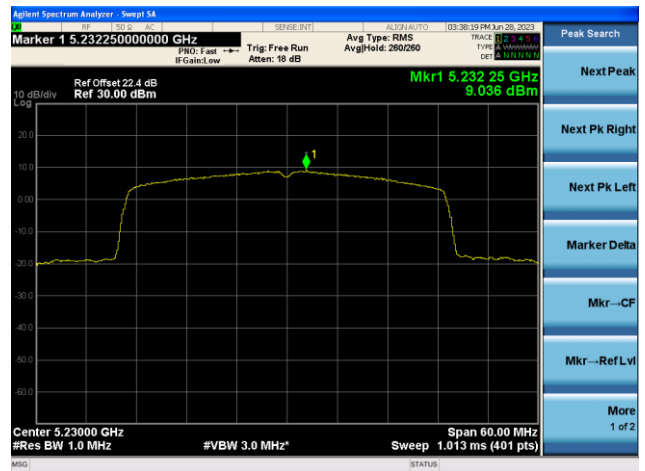

Channel 46 (5230MHz)