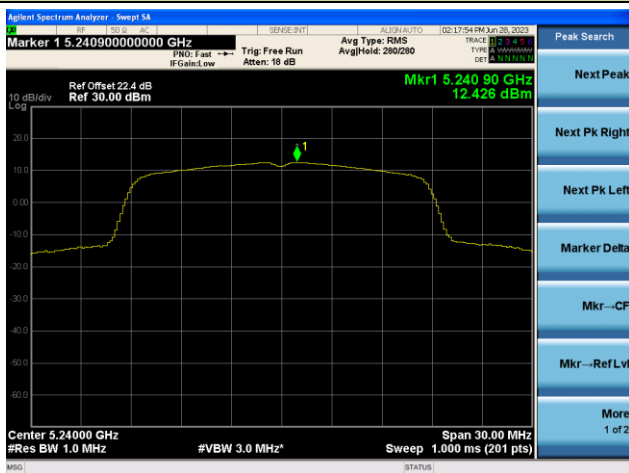

## 802.11ac-VHT20 Power Spectral Density- Ant 0

Channel 36 (5180MHz)

Channel 44 (5220MHz)

Channel 48 (5240MHz)

Channel 52 (5260MHz)

Channel 60 (5300MHz)

Channel 64 (5320MHz)

## 802.11ac-VHT20 Power Spectral Density- Ant 0

Channel 100 (5500MHz)

Channel 116 (5580MHz)

Channel 140 (5700MHz)

Channel 144(5720MHz)

Channel 149 (5745MHz)

Channel 157 (5785MHz)

802.11ac-VHT20 Power Spectral Density- Ant 0

Channel 165 (5825MHz)