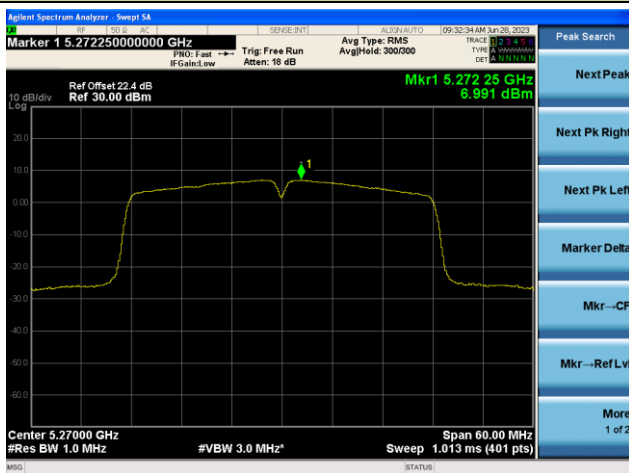

## 802.11ac-VHT40 Power Spectral Density- Ant 0

Channel 38 (5190MHz)

Channel 46 (5230MHz)

Channel 54 (5270MHz)

Channel 62 (5310MHz)

Channel 102 (5510MHz)

Channel 110 (5550MHz)

## 802.11ac-VHT40 Power Spectral Density- Ant 0

Channel 134 (5670MHz)

Channel 142(5710MHz)

Channel 151 (5755MHz)

Channel 159 (5795MHz)