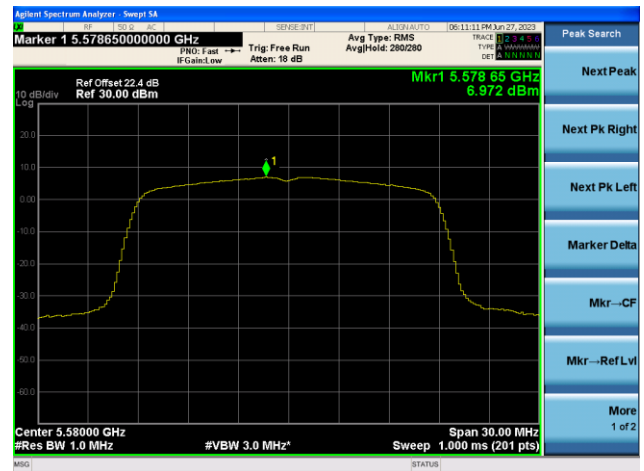

## 802.11ac-VHT20 Power Spectral Density- Ant 0

Channel 36 (5180MHz)

Channel 44 (5220MHz)

Channel 48 (5240MHz)

Channel 52 (5260MHz)

Channel 60 (5300MHz)

Channel 64 (5320MHz)

## 802.11ac-VHT20 Power Spectral Density- Ant 0

Channel 100 (5500MHz)

Channel 116 (5580MHz)

Channel 140 (5700MHz)

Channel 144(5720MHz)

Channel 149 (5745MHz)

Channel 157 (5785MHz)

802.11ac-VHT20 Power Spectral Density- Ant 0

Channel 165 (5825MHz)