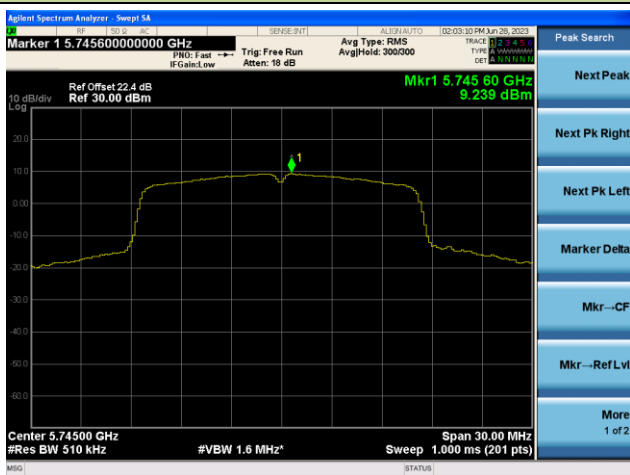

## 802.11a Power Spectral Density- Ant 1

Channel 100 (5500MHz)

Channel 116 (5580MHz)

Channel 140 (5700MHz)

Channel 144(5720MHz)

Channel 149 (5745MHz)

Channel 157 (5785MHz)