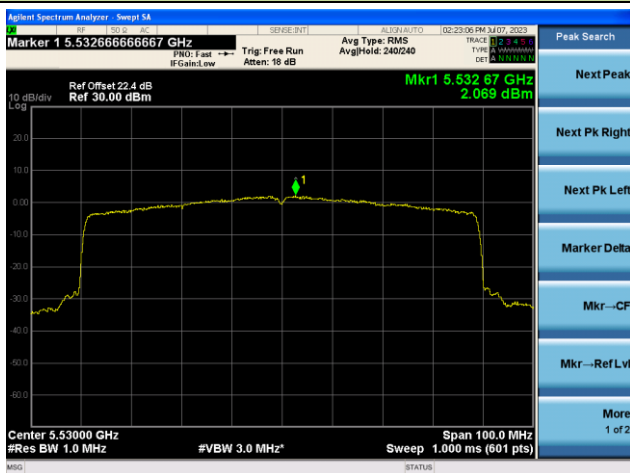

## 802.11ax-HE80 Power Spectral Density- Ant 0

Channel 42 (5210MHz)

Channel 58 (5290MHz)

Channel 106 (5530MHz)

Channel 122 (5610MHz)

Channel 138 (5690MHz)

Channel 155 (5775MHz)