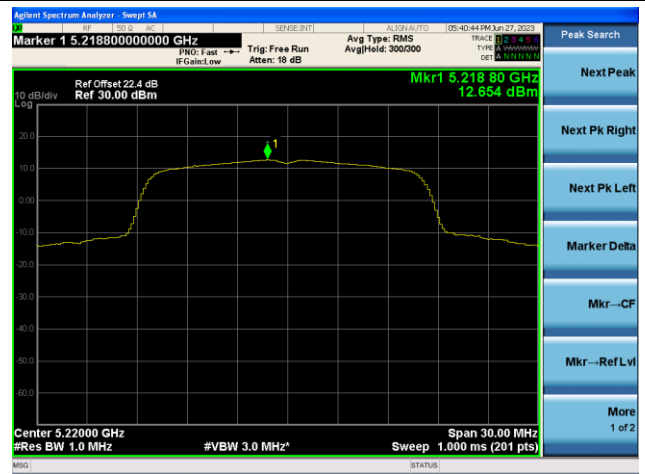

Channel 44 (5220MHz)