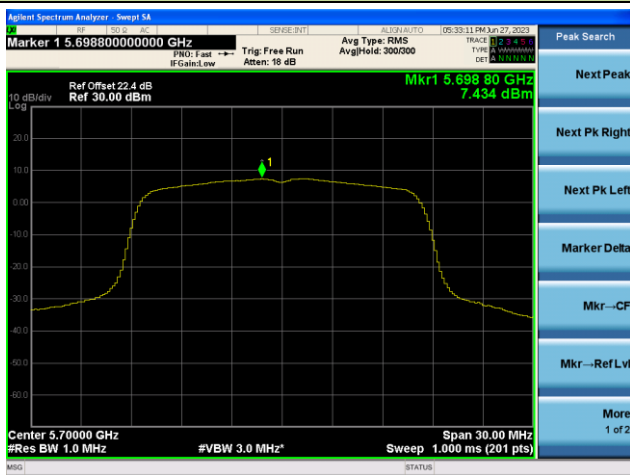

## 802.11a Power Spectral Density- Ant 1

Channel 36 (5180MHz)

Channel 44 (5220MHz)

Channel 48 (5240MHz)

Channel 52 (5260MHz)

Channel 60 (5300MHz)

Channel 64 (5320MHz)

## 802.11a Power Spectral Density- Ant 1

Channel 100 (5500MHz)

Channel 116 (5580MHz)

Channel 140 (5700MHz)

Channel 144(5720MHz)

Channel 149 (5745MHz)

Channel 157 (5785MHz)