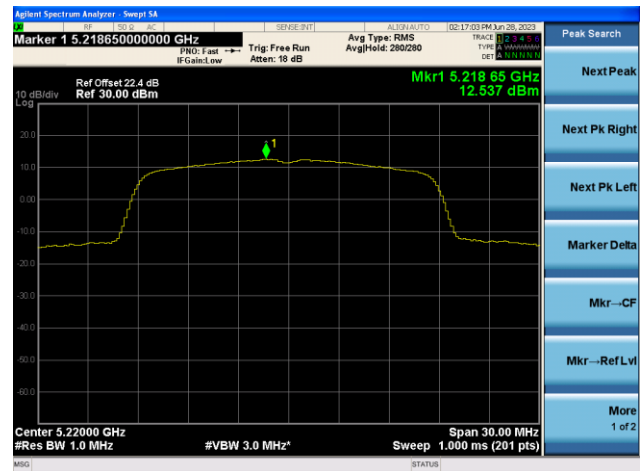

## 802.11ac-VHT20 Power Spectral Density- Ant 0

Channel 36 (5180MHz)

Channel 44 (5220MHz)

Channel 48 (5240MHz)

Channel 52 (5260MHz)

Channel 60 (5300MHz)

Channel 64 (5320MHz)

## 802.11ac-VHT20 Power Spectral Density- Ant 0

Channel 100 (5500MHz)

Channel 116 (5580MHz)

Channel 140 (5700MHz)

Channel 144(5720MHz)

Channel 149 (5745MHz)

Channel 157 (5785MHz)

802.11ac-VHT20 Power Spectral Density- Ant 0

Channel 165 (5825MHz)