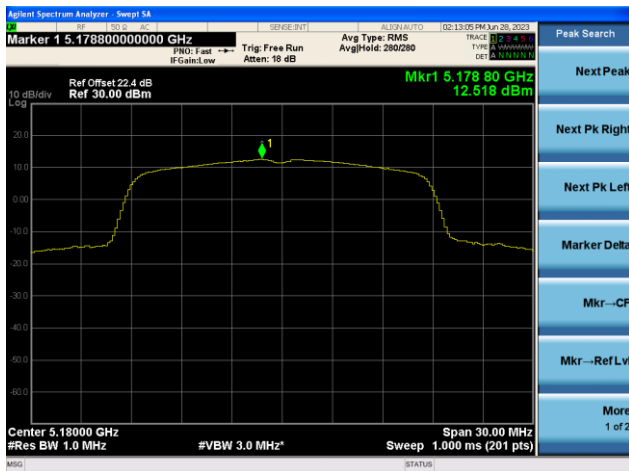

## 802.11ac-VHT20 Power Spectral Density- Ant 0

Channel 36 (5180MHz)

Channel 44 (5220MHz)

Channel 48 (5240MHz)

Channel 52 (5260MHz)

Channel 60 (5300MHz)

Channel 64 (5320MHz)

## 802.11ac-VHT20 Power Spectral Density- Ant 0

Channel 100 (5500MHz)

Channel 116 (5580MHz)

Channel 140 (5700MHz)

Channel 144(5720MHz)

Channel 149 (5745MHz)

Channel 157 (5785MHz)

802.11ac-VHT20 Power Spectral Density- Ant 0

Channel 165 (5825MHz)