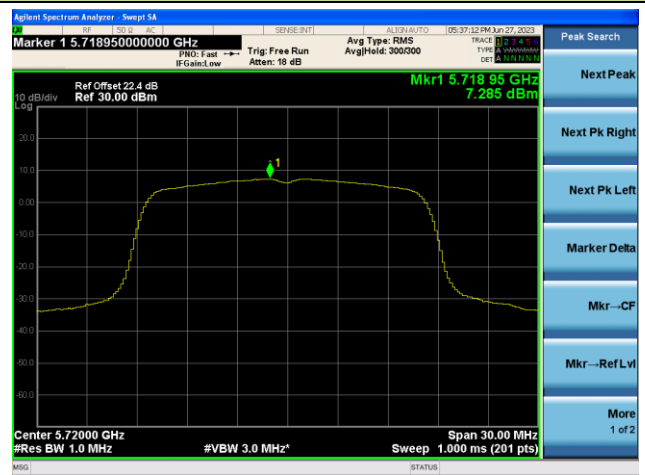

## 802.11a Power Spectral Density- Ant 1

Channel 36 (5180MHz)

Channel 44 (5220MHz)

Channel 48 (5240MHz)

Channel 52 (5260MHz)

Channel 60 (5300MHz)

Channel 64 (5320MHz)

## 802.11a Power Spectral Density- Ant 1

Channel 100 (5500MHz)

Channel 116 (5580MHz)

Channel 140 (5700MHz)

Channel 144(5720MHz)

Channel 149 (5745MHz)

Channel 157 (5785MHz)