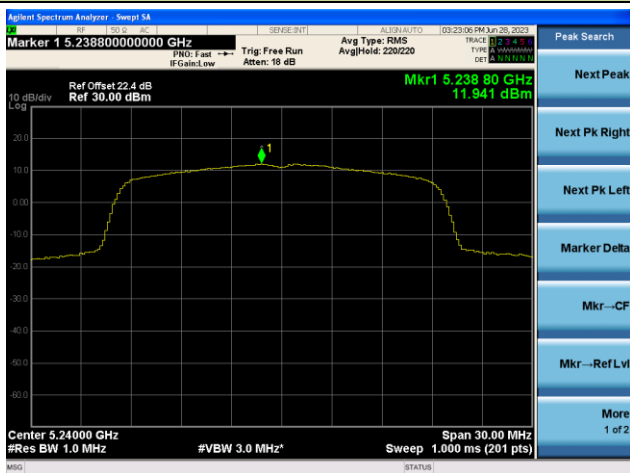

## 802.11ax-HE20 Power Spectral Density- Ant 0

Channel 36 (5180MHz)

Channel 44 (5220MHz)

Channel 48 (5240MHz)

Channel 52 (5260MHz)

Channel 60 (5300MHz)

Channel 64 (5320MHz)

## 802.11ax-HE20 Power Spectral Density- Ant 0

Channel 100 (5500MHz)

Channel 116 (5580MHz)

Channel 140 (5700MHz)

Channel 144(5720MHz)

Channel 149 (5745MHz)

Channel 157 (5785MHz)