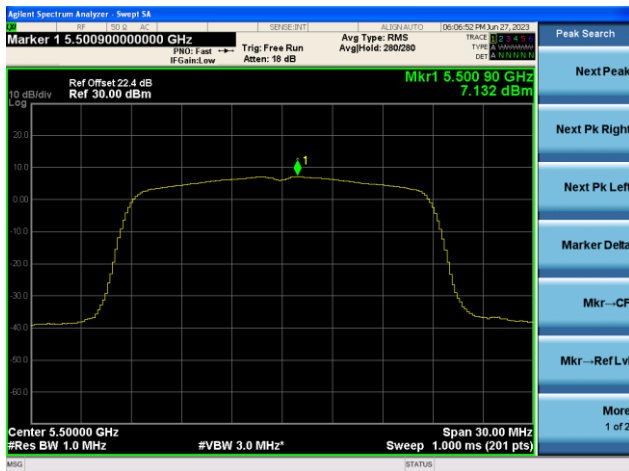

## 802.11ac-VHT20 Power Spectral Density- Ant 0

Channel 36 (5180MHz)

Channel 44 (5220MHz)

Channel 48 (5240MHz)

Channel 52 (5260MHz)

Channel 60 (5300MHz)

Channel 64 (5320MHz)

## 802.11ac-VHT20 Power Spectral Density- Ant 0

Channel 100 (5500MHz)

Channel 116 (5580MHz)

Channel 140 (5700MHz)

Channel 144(5720MHz)

Channel 149 (5745MHz)

Channel 157 (5785MHz)

802.11ac-VHT20 Power Spectral Density- Ant 0

Channel 165 (5825MHz)