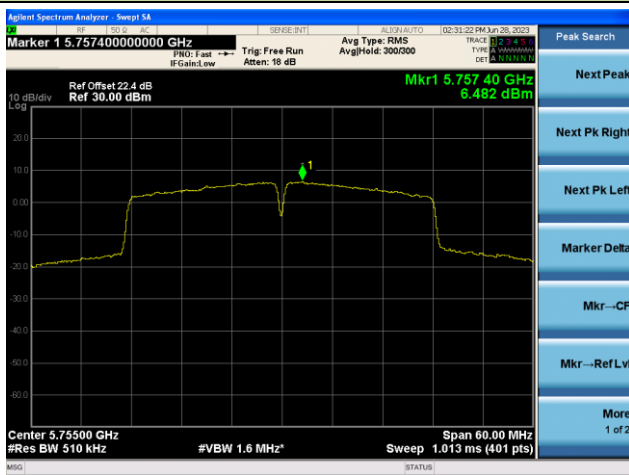

## 802.11ac-VHT40 Power Spectral Density- Ant 0

Channel 134 (5670MHz)

Channel 142(5710MHz)

Channel 151 (5755MHz)

Channel 159 (5795MHz)

## 802.11ac-VHT80 Power Spectral Density- Ant 0

Channel 42 (5210MHz)

Channel 58 (5290MHz)

Channel 106 (5530MHz)

Channel 122 (5610MHz)

Channel 138 (5690MHz)

Channel 155 (5775MHz)