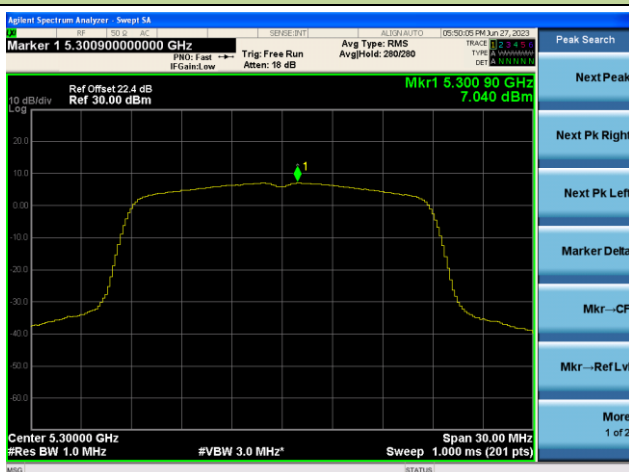

## 802.11ac-VHT20 Power Spectral Density- Ant 0

Channel 36 (5180MHz)

Channel 44 (5220MHz)

Channel 48 (5240MHz)

Channel 52 (5260MHz)

Channel 60 (5300MHz)

Channel 64 (5320MHz)

## 802.11ac-VHT20 Power Spectral Density- Ant 0

Channel 100 (5500MHz)

Channel 116 (5580MHz)

Channel 140 (5700MHz)

Channel 144(5720MHz)

Channel 149 (5745MHz)

Channel 157 (5785MHz)

802.11ac-VHT20 Power Spectral Density- Ant 0

Channel 165 (5825MHz)