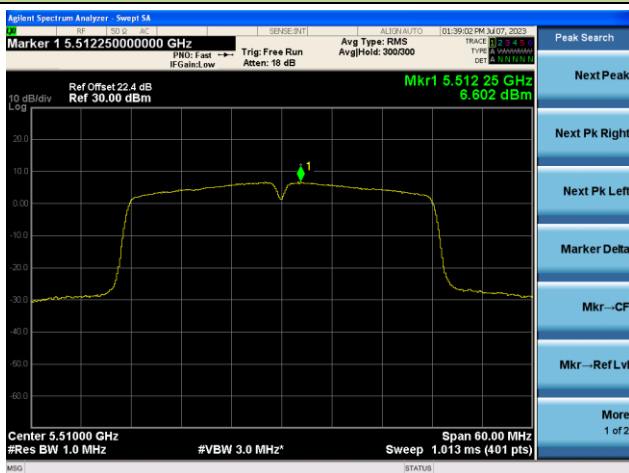

## 802.11ac-VHT40 Power Spectral Density- Ant 0

Channel 38 (5190MHz)

Channel 46 (5230MHz)

Channel 54 (5270MHz)

Channel 62 (5310MHz)

Channel 102 (5510MHz)

Channel 110 (5550MHz)