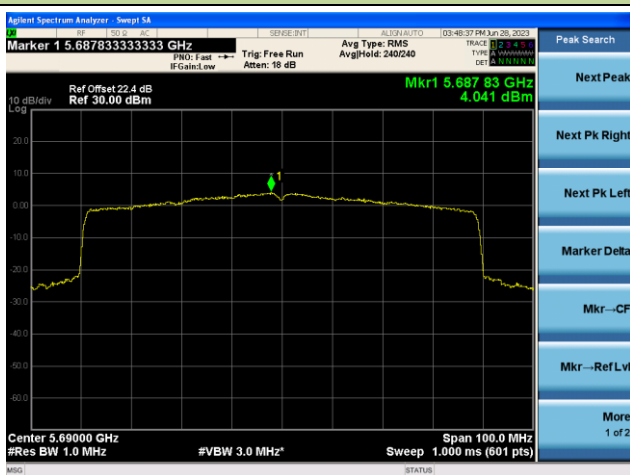

## 802.11ax-HE80 Power Spectral Density- Ant 0

Channel 42 (5210MHz)

Channel 58 (5290MHz)

Channel 106 (5530MHz)

Channel 122 (5610MHz)

Channel 138 (5690MHz)

Channel 155 (5775MHz)