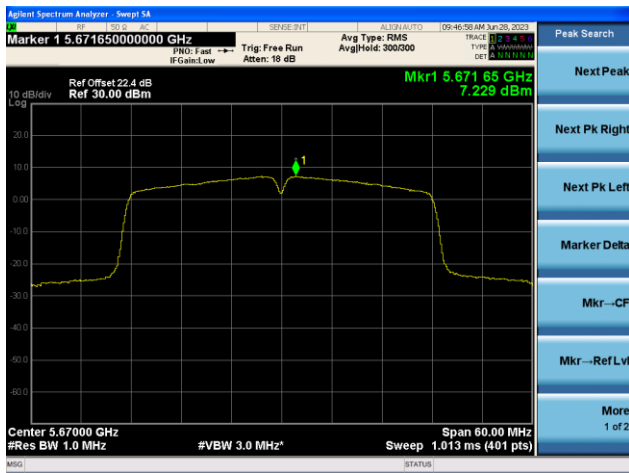

Channel 165 (5825MHz)

## 802.11ac-VHT40 Power Spectral Density- Ant 0

Channel 38 (5190MHz)

Channel 46 (5230MHz)

Channel 54 (5270MHz)

Channel 62 (5310MHz)

Channel 102 (5510MHz)

Channel 110 (5550MHz)

## 802.11ac-VHT40 Power Spectral Density- Ant 0

Channel 134 (5670MHz)

Channel 142(5710MHz)

Channel 151 (5755MHz)

Channel 159 (5795MHz)