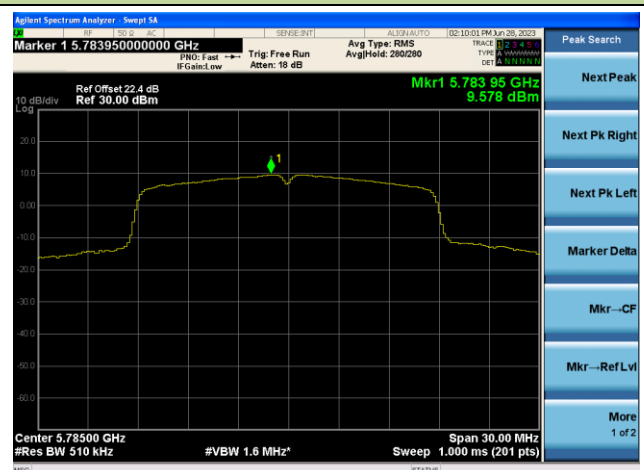

## 802.11ac-VHT20 Power Spectral Density- Ant 0

Channel 100 (5500MHz)

Channel 116 (5580MHz)

Channel 140 (5700MHz)

Channel 144(5720MHz)

Channel 149 (5745MHz)

Channel 157 (5785MHz)

802.11ac-VHT20 Power Spectral Density- Ant 0

Channel 165 (5825MHz)