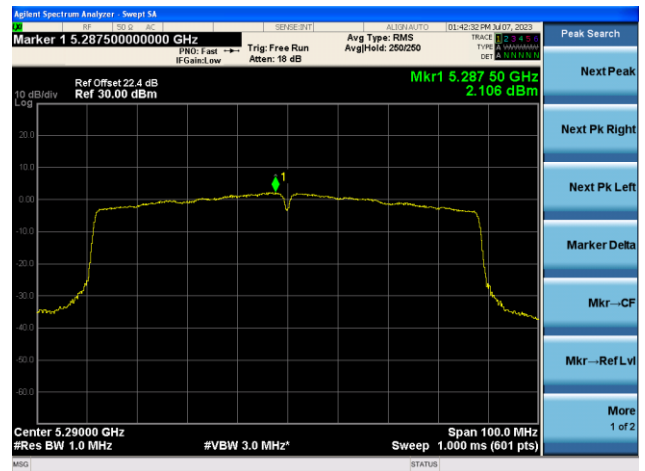

## 802.11ac-VHT40 Power Spectral Density- Ant 0

Channel 134 (5670MHz)

Channel 142(5710MHz)

Channel 151 (5755MHz)

Channel 159 (5795MHz)

## 802.11ac-VHT80 Power Spectral Density- Ant 0

Channel 42 (5210MHz)

Channel 58 (5290MHz)

Channel 106 (5530MHz)

Channel 122 (5610MHz)

Channel 138 (5690MHz)

Channel 155 (5775MHz)