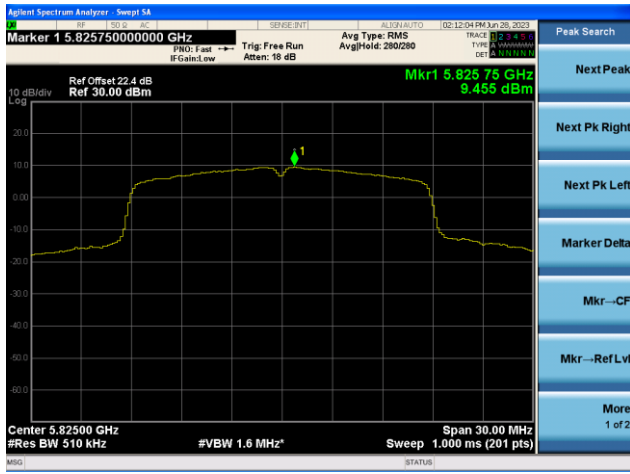

## 802.11ac-VHT20 Power Spectral Density- Ant 0

Channel 100 (5500MHz)

Channel 116 (5580MHz)

Channel 140 (5700MHz)

Channel 144(5720MHz)

Channel 149 (5745MHz)

Channel 157 (5785MHz)

802.11ac-VHT20 Power Spectral Density- Ant 0

Channel 165 (5825MHz)