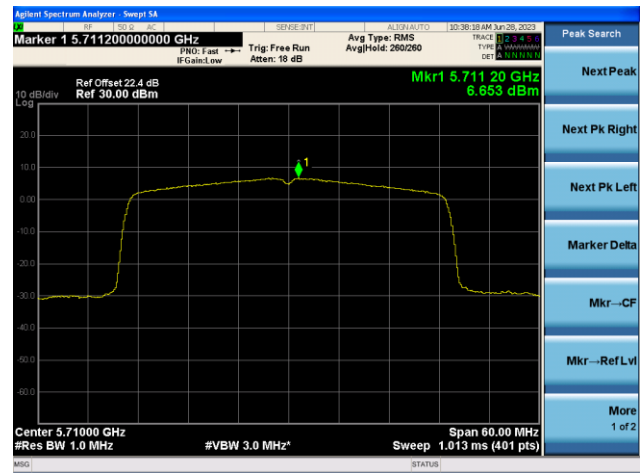

## 802.11ax-HE40 Power Spectral Density- Ant 0

Channel 38 (5190MHz)

Channel 46 (5230MHz)

Channel 54 (5270MHz)

Channel 62 (5310MHz)

Channel 102 (5510MHz)

Channel 110 (5550MHz)

## 802.11ax-HE40 Power Spectral Density- Ant 0

Channel 134 (5670MHz)

Channel 142(5710MHz)

Channel 151 (5755MHz)

Channel 159 (5795MHz)