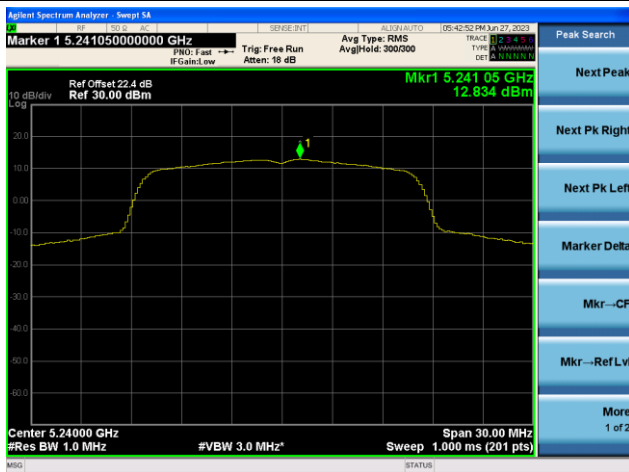

## 802.11a Power Spectral Density- Ant 1

Channel 36 (5180MHz)

Channel 44 (5220MHz)

Channel 48 (5240MHz)

Channel 52 (5260MHz)

Channel 60 (5300MHz)

Channel 64 (5320MHz)

## 802.11a Power Spectral Density- Ant 1

Channel 100 (5500MHz)

Channel 116 (5580MHz)

Channel 140 (5700MHz)

Channel 144(5720MHz)

Channel 149 (5745MHz)

Channel 157 (5785MHz)