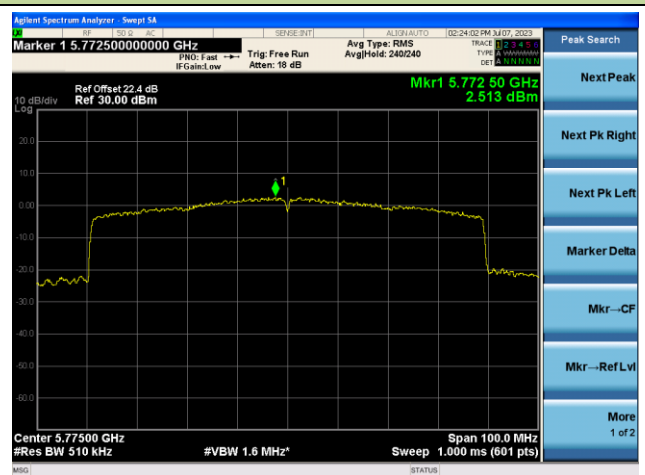

## 802.11ax-HE80 Power Spectral Density- Ant 0

Channel 42 (5210MHz)

Channel 58 (5290MHz)

Channel 106 (5530MHz)

Channel 122 (5610MHz)

Channel 138 (5690MHz)

Channel 155 (5775MHz)