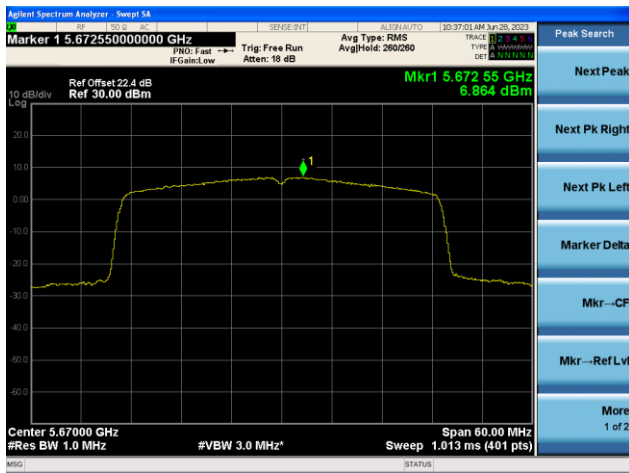

802.11ax-HE40 Power Spectral Density- Ant 0

Channel 134 (5670MHz)