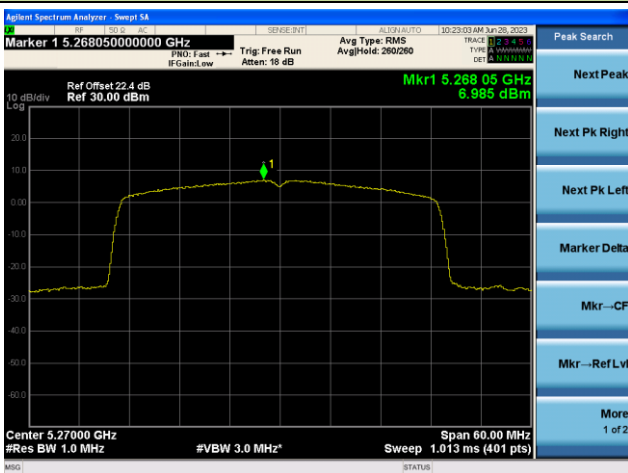

## 802.11ax-HE40 Power Spectral Density- Ant 0

Channel 38 (5190MHz)

Channel 46 (5230MHz)

Channel 54 (5270MHz)

Channel 62 (5310MHz)

Channel 102 (5510MHz)

Channel 110 (5550MHz)