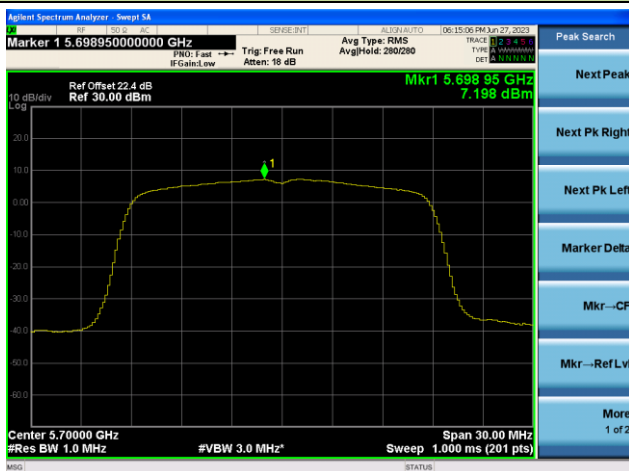

## 802.11ac-VHT20 Power Spectral Density- Ant 0

Channel 100 (5500MHz)

Channel 116 (5580MHz)

Channel 140 (5700MHz)

Channel 144(5720MHz)

Channel 149 (5745MHz)

Channel 157 (5785MHz)

802.11ac-VHT20 Power Spectral Density- Ant 0

Channel 165 (5825MHz)