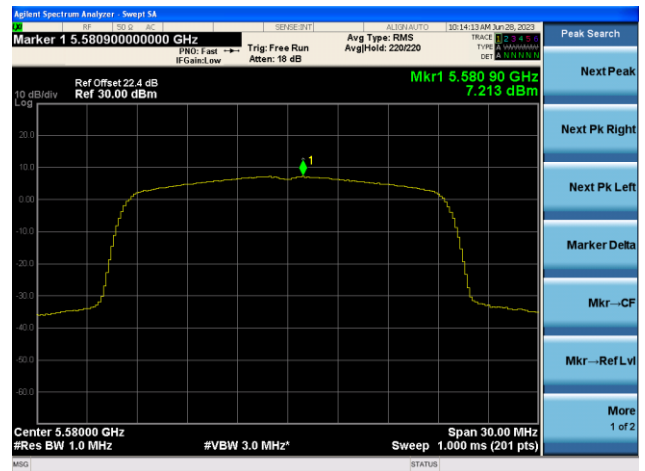

## 802.11ac-VHT80 Power Spectral Density- Ant 0

Channel 42 (5210MHz)

Channel 58 (5290MHz)

Channel 106 (5530MHz)

Channel 122 (5610MHz)

Channel 138 (5690MHz)

Channel 155 (5775MHz)

## 802.11ax-HE20 Power Spectral Density- Ant 0

Channel 36 (5180MHz)

Channel 44 (5220MHz)

Channel 48 (5240MHz)

Channel 52 (5260MHz)

Channel 60 (5300MHz)

Channel 64 (5320MHz)

## 802.11ax-HE20 Power Spectral Density- Ant 0

Channel 100 (5500MHz)

Channel 116 (5580MHz)

Channel 140 (5700MHz)

Channel 144(5720MHz)

Channel 149 (5745MHz)

Channel 157 (5785MHz)