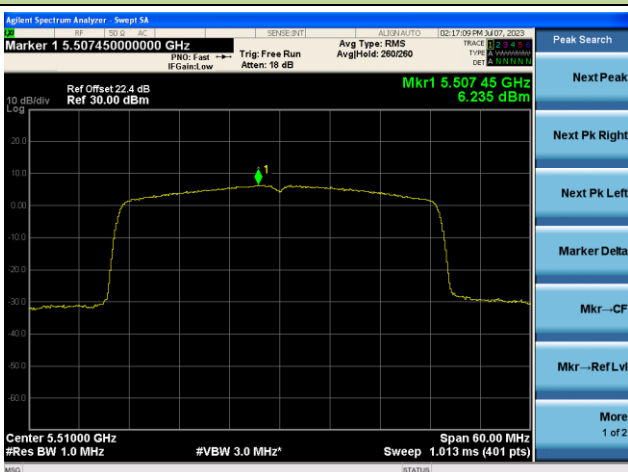

## 802.11ax-HE40 Power Spectral Density- Ant 0

Channel 38 (5190MHz)

Channel 46 (5230MHz)

Channel 54 (5270MHz)

Channel 62 (5310MHz)

Channel 102 (5510MHz)

Channel 110 (5550MHz)