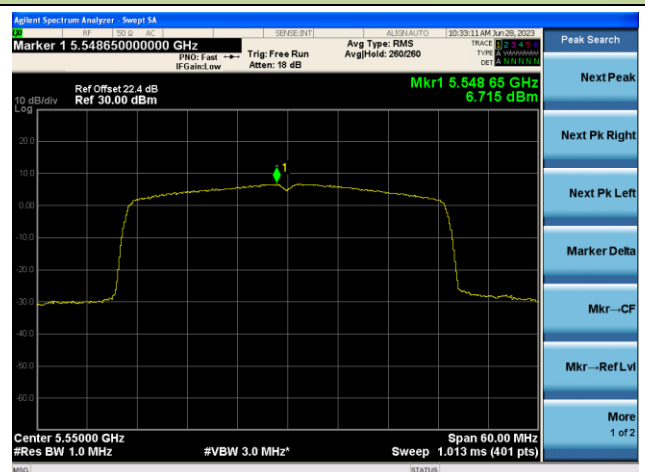

## 802.11ax-HE40 Power Spectral Density- Ant 0

Channel 38 (5190MHz)

Channel 46 (5230MHz)

Channel 54 (5270MHz)

Channel 62 (5310MHz)

Channel 102 (5510MHz)

Channel 110 (5550MHz)

## 802.11ax-HE40 Power Spectral Density- Ant 0

Channel 134 (5670MHz)

Channel 142(5710MHz)

Channel 151 (5755MHz)

Channel 159 (5795MHz)