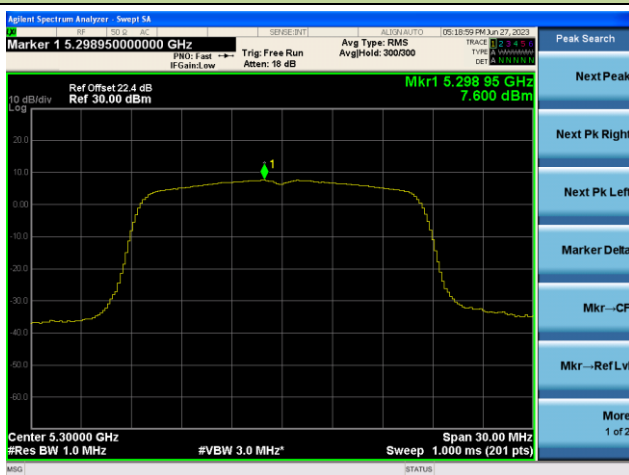

## 802.11ax-HE80 Power Spectral Density- Ant 0

Channel 42 (5210MHz)

Channel 58 (5290MHz)

Channel 106 (5530MHz)

Channel 122 (5610MHz)

Channel 138 (5690MHz)

Channel 155 (5775MHz)

## 802.11a Power Spectral Density- Ant 1

Channel 36 (5180MHz)

Channel 44 (5220MHz)

Channel 48 (5240MHz)

Channel 52 (5260MHz)

Channel 60 (5300MHz)

Channel 64 (5320MHz)

## 802.11a Power Spectral Density- Ant 1

Channel 100 (5500MHz)

Channel 116 (5580MHz)

Channel 140 (5700MHz)

Channel 144(5720MHz)

Channel 149 (5745MHz)

Channel 157 (5785MHz)