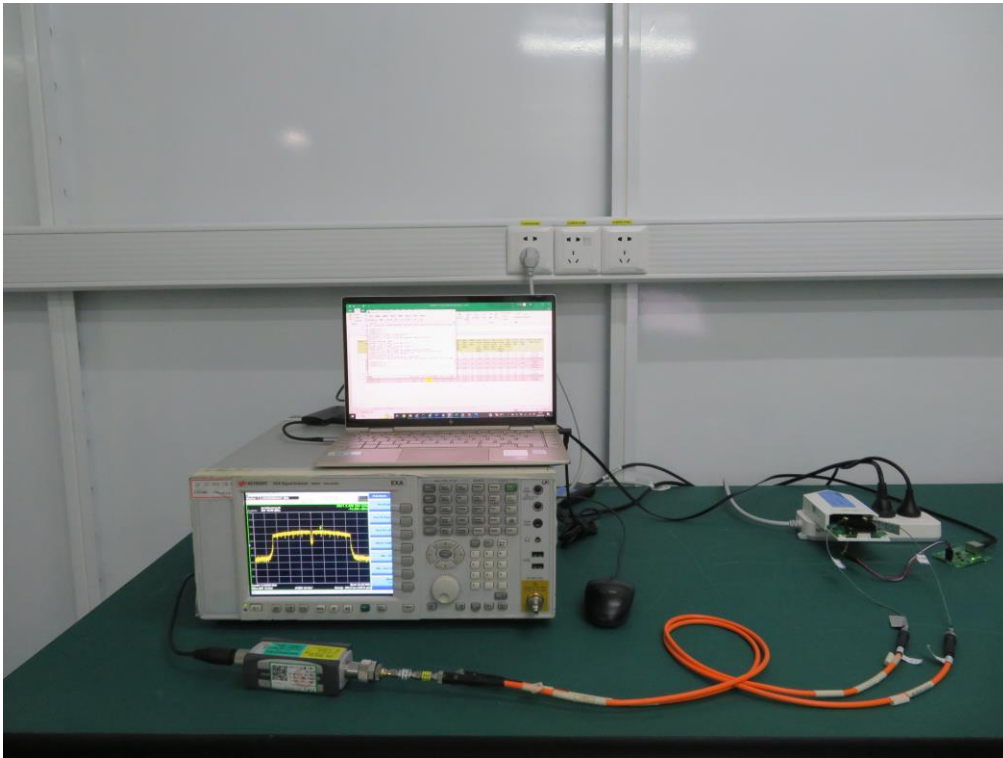

Test Setup Photo

Description: Front View of Conducted Emission Test Setup for Power Port Mode 1

Description: Back View of Conducted Emission Test Setup for Power Port Mode 1

Description: Radiated Emission Test Setup for Below 1GHz
Mode 1

Description: Radiated Emission Test Setup for Above 1GHz
Mode 1

Description: Radiated Spurious Emission Test Setup for Below 1GHz

Description: Radiated Spurious Emission Test Setup for Above 1GHz

Description: Conducted Test Setup