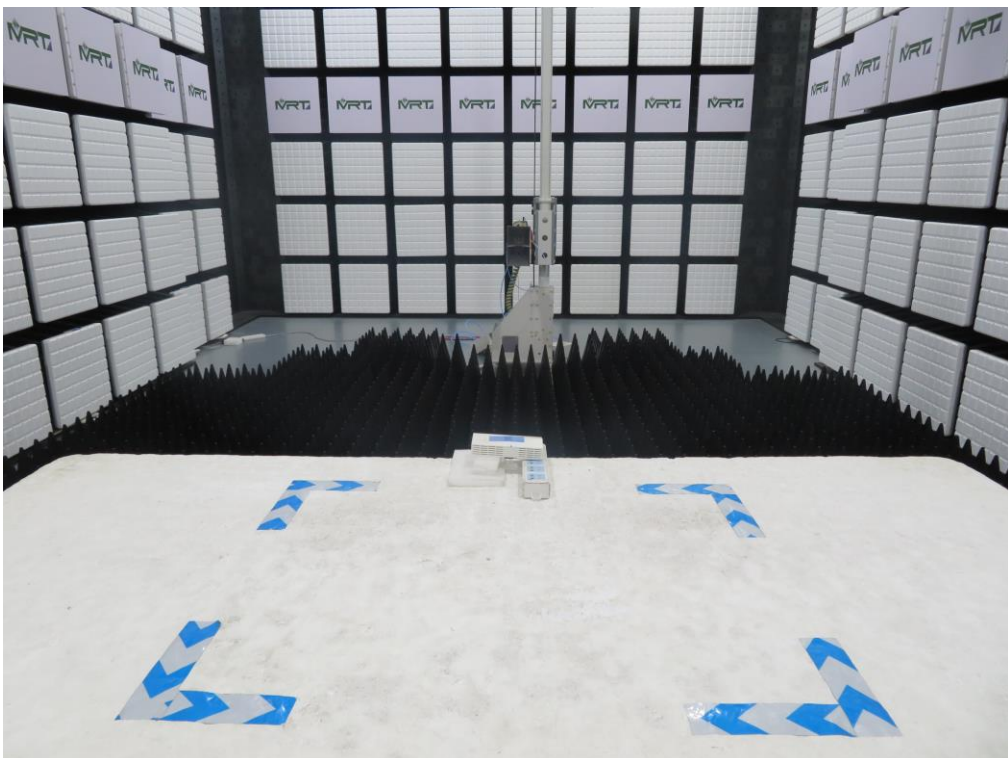

Test Setup Photo

Description: Front View of Conducted Emission Test Setup for Power Port Mode 1

Description: Back View of Conducted Emission Test Setup for Power Port Mode 1

Description: Radiated Emission Test Setup for Below 1GHz
Mode 1

Description: Radiated Emission Test Setup for Above 1GHz
Mode 1

Description: Radiated Spurious Emission Test Setup for Below 1GHz

Description: Radiated Spurious Emission Test Setup for Above 1GHz

Description: Conducted Test Setup

Description: DFS Test Setup for AP Mode

Description: DFS Test Setup for Client Mode