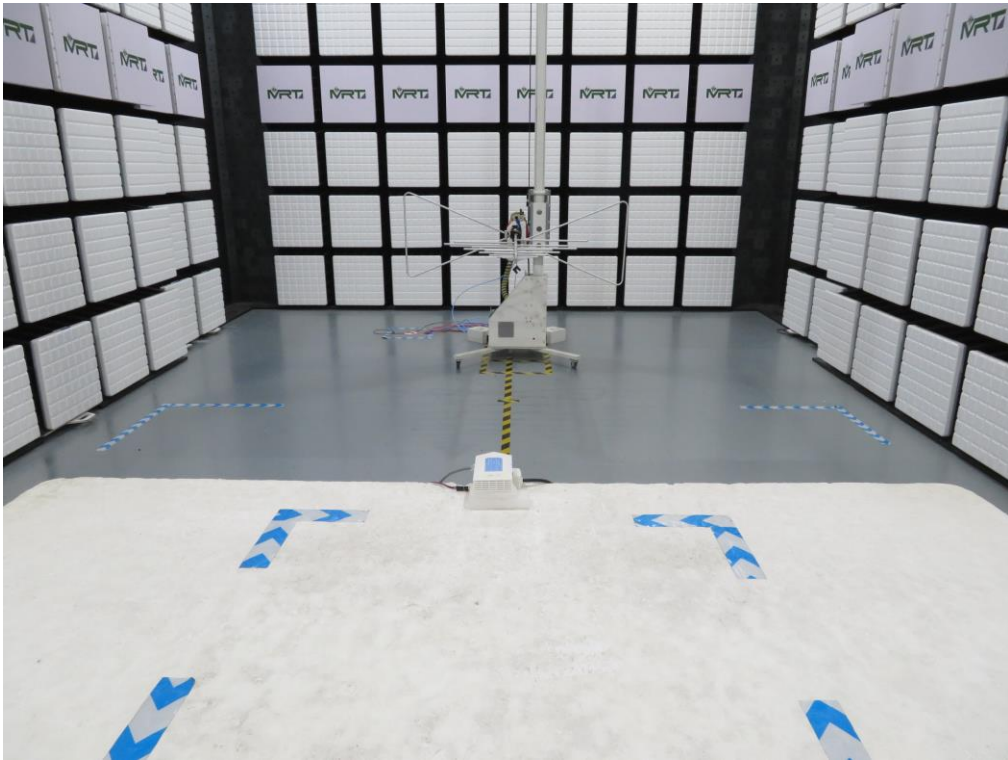

Test Setup Photo

Description: Front View of Conducted Emission Test Setup for Power Port Mode 1

Description: Back View of Conducted Emission Test Setup for Power Port Mode 1

Description: Radiated Emission Test Setup for Below 1GHz
Mode 1

Description: Radiated Emission Test Setup for Above 1GHz
Mode 1

Description: Radiated Spurious Emission Test Setup for Below 1GHz

Description: Radiated Spurious Emission Test Setup for Above 1GHz

Description: Conducted Test Setup

Description: DFS Test Setup for AP Mode

Description: DFS Test Setup for Client Mode