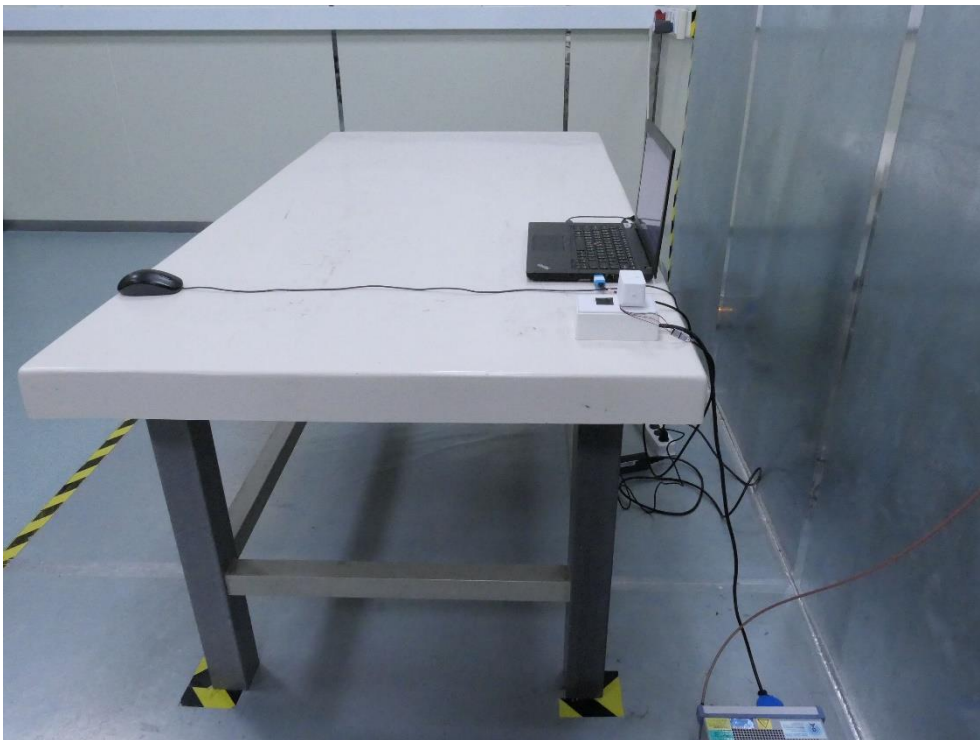

RF Test Photograph

Description: Front View of Conducted Emission Test Setup

Description: Back View of Conducted Emission Test Setup

Description: Radiated Emission Test Setup for below 1GHz

Description: Radiated Emission Test Setup for above 1GHz

Description: Radiated Emission Test Setup for 18GHz~40GHz

Description: Radiated Emission Test Setup for 9kHz~30MHz

Description: Conducted Test Setup