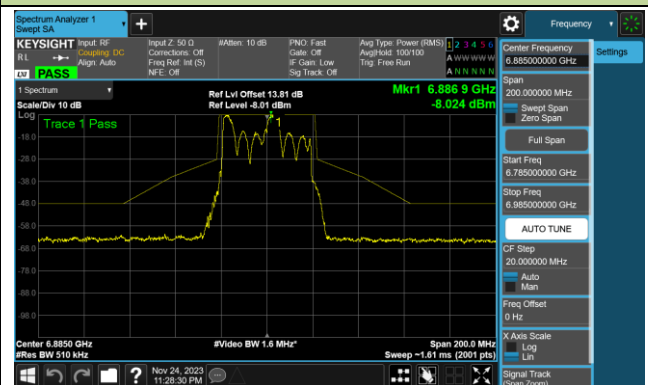

802.11ax-HE40 In-Band Emission (N_{ss}=1)

Channel 123 (6565MHz)

Channel 147 (6685MHz)

Channel 179 (6845MHz)

Channel 187 (6885MHz)

Channel 195 (6925MHz)

Channel 211 (7005MHz)

Channel 227 (7085MHz)

802.11ax-HE80 In-Band Emission (N_{ss}=1)

Channel 07 (5985MHz)

Channel 39 (6145MHz)

Channel 87 (6385MHz)

Channel 103 (6465MHz)

Channel 119 (6545MHz)

Channel 135 (6625MHz)

Channel 151 (6705MHz)