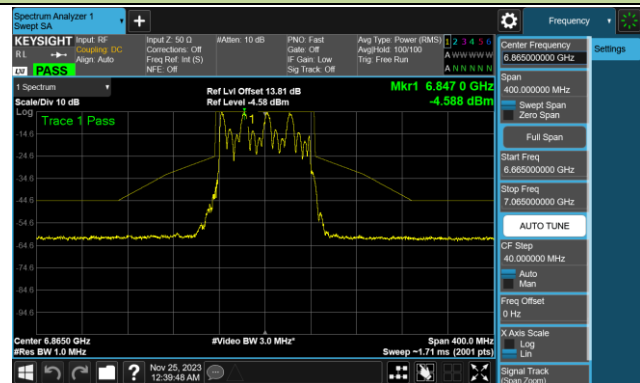

Channel 195 (6925MHz)

Channel 211 (7005MHz)

Channel 227 (7085MHz)

802.11be-EHT80 In-Band Emission (N_{ss}=1)

Channel 07 (5985MHz)

Channel 39 (6145MHz)

Channel 87 (6385MHz)

Channel 103 (6465MHz)

Channel 119 (6545MHz)

Channel 135 (6625MHz)

Channel 151 (6705MHz)

Channel 167 (6785MHz)

802.11be-EHT80 In-Band Emission (N_{ss}=1)

Channel 183 (6865MHz)

Channel 199 (6945MHz)

Channel 215 (7025MHz)