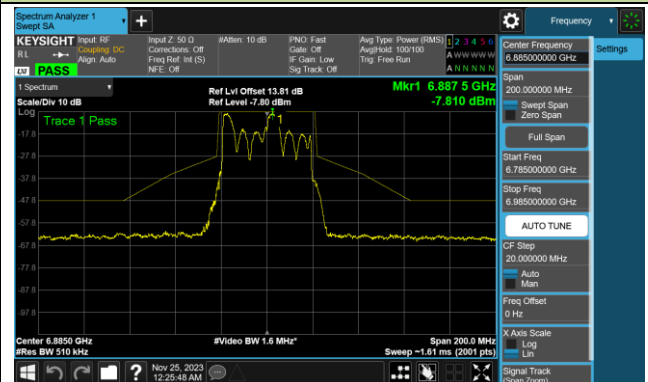

Channel 185 (6875MHz)

Channel 189 (6895MHz)

Channel 213 (7015MHz)

Channel 229 (7095MHz)

802.11be-EHT20 In-Band Emission (N_{ss}=1)

Channel 03 (5965MHz)

Channel 43 (6165MHz)

Channel 91 (6405MHz)

Channel 99 (6445MHz)

Channel 107 (6485MHz)

Channel 115 (6525MHz)

802.11be-EHT40 In-Band Emission (N_{ss}=1)

Channel 123 (6565MHz)

Channel 147 (6685MHz)

Channel 179 (6845MHz)

Channel 187 (6885MHz)

Channel 195 (6925MHz)

Channel 211 (7005MHz)

Channel 227 (7085MHz)

802.11be-EHT80 In-Band Emission (N_{ss}=1)

Channel 07 (5985MHz)

Channel 39 (6145MHz)

Channel 87 (6385MHz)

Channel 103 (6465MHz)