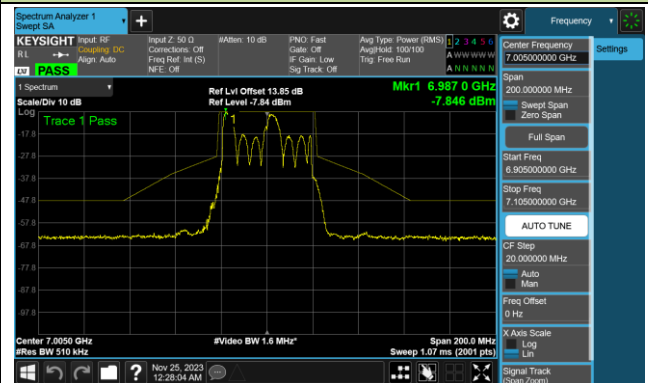

Channel 99 (6445MHz)

Channel 107 (6485MHz)

Channel 115 (6525MHz)

802.11be-EHT40 In-Band Emission (N_{ss}=1)

Channel 123 (6565MHz)

Channel 147 (6685MHz)

Channel 179 (6845MHz)

Channel 187 (6885MHz)

Channel 195 (6925MHz)

Channel 211 (7005MHz)

Channel 227 (7085MHz)

802.11be-EHT80 In-Band Emission (N_{ss}=1)

Channel 07 (5985MHz)

Channel 39 (6145MHz)

Channel 87 (6385MHz)

Channel 103 (6465MHz)