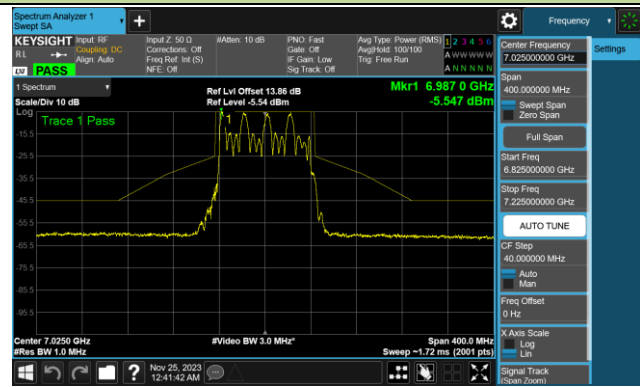

Channel 195 (6925MHz)

Channel 211 (7005MHz)

Channel 227 (7085MHz)

802.11be-EHT80 In-Band Emission (N_{ss}=1)

Channel 07 (5985MHz)

Channel 39 (6145MHz)

Channel 87 (6385MHz)

Channel 103 (6465MHz)

Channel 119 (6545MHz)

Channel 135 (6625MHz)

Channel 151 (6705MHz)

Channel 167 (6785MHz)

802.11be-EHT80 In-Band Emission (N_{ss}=1)

Channel 183 (6865MHz)

Channel 199 (6945MHz)

Channel 215 (7025MHz)