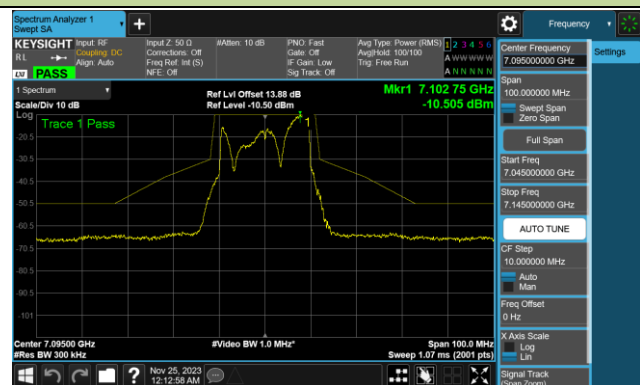

Channel 185 (6875MHz)

Channel 189 (6895MHz)

Channel 213 (7015MHz)

Channel 229 (7095MHz)

802.11be-EHT20 In-Band Emission (N_{ss}=1)

Channel 03 (5965MHz)

Channel 43 (6165MHz)

Channel 91 (6405MHz)