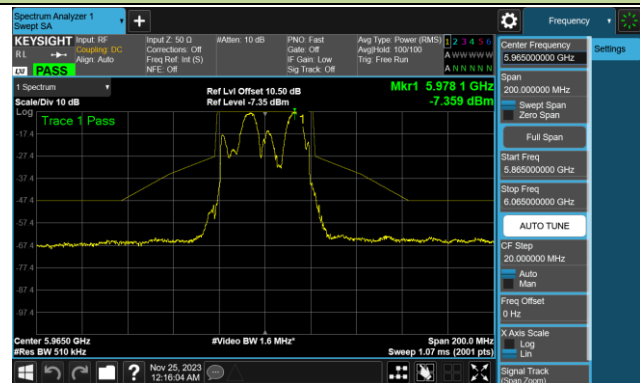

Channel 93 (6415MHz)

Channel 97 (6435MHz)

Channel 105 (6475MHz)

Channel 113 (6515MHz)

802.11be-EHT20 In-Band Emission (N_{ss}=1)

Channel 117 (6535MHz)

Channel 149 (6695MHz)

Channel 181 (6855MHz)

Channel 185 (6875MHz)

Channel 189 (6895MHz)

Channel 213 (7015MHz)

Channel 229 (7095MHz)

802.11be-EHT20 In-Band Emission (N_{ss}=1)

Channel 03 (5965MHz)

Channel 43 (6165MHz)

Channel 91 (6405MHz)

Channel 99 (6445MHz)

Channel 107 (6485MHz)

Channel 115 (6525MHz)

802.11be-EHT40 In-Band Emission (N_{ss}=1)

Channel 123 (6565MHz)

Channel 147 (6685MHz)

Channel 179 (6845MHz)

Channel 187 (6885MHz)