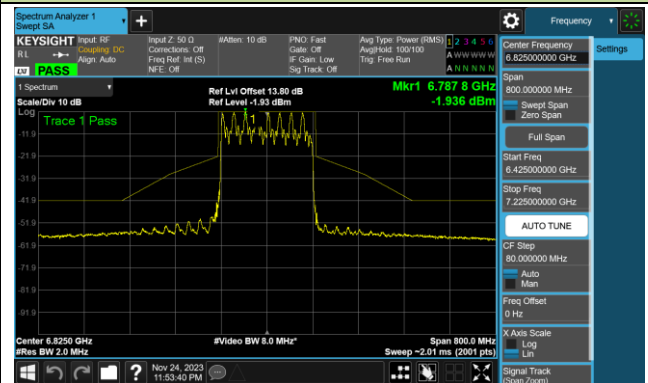

Channel 79 (6345MHz)

Channel 111 (6505MHz)

Channel 143 (6665MHz)

Channel 175 (6825MHz)

Channel 207 (6985MHz)

802.11be-EHT20 In-Band Emission (N_{ss}=1)

Channel 01 (5955MHz)

Channel 45 (6175MHz)

Channel 93 (6415MHz)

Channel 97 (6435MHz)

Channel 105 (6475MHz)

Channel 113 (6515MHz)

802.11be-EHT20 In-Band Emission (N_{ss}=1)

Channel 117 (6535MHz)

Channel 149 (6695MHz)

Channel 181 (6855MHz)