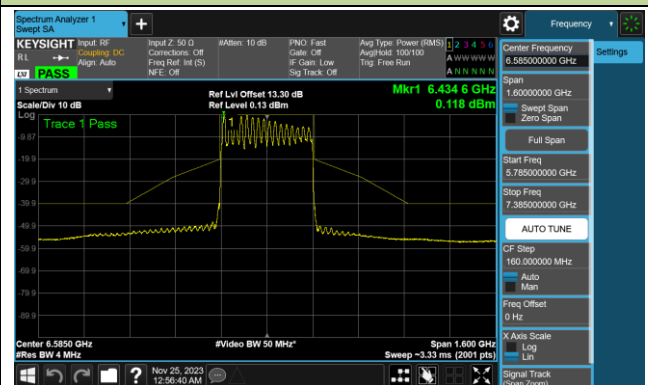

802.11be-EHT320 In-Band Emission (N_{ss}=1)

Channel 31 (6105MHz)

Channel 63 (6265MHz)

Channel 95 (6425MHz)

Channel 127 (6585MHz)

Channel 159 (6745MHz)

Channel 191 (6905MHz)