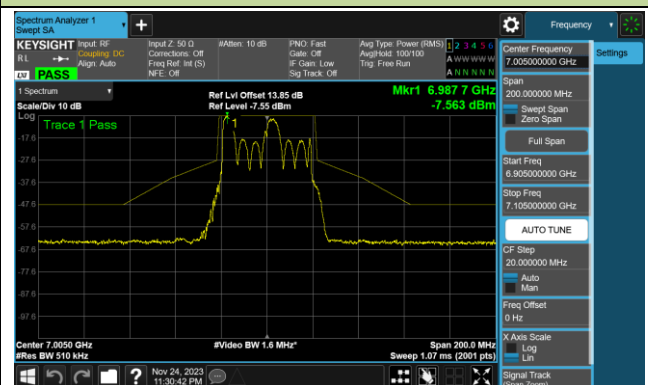

802.11ax-HE40 In-Band Emission (N_{ss}=1)

Channel 123 (6565MHz)

Channel 147 (6685MHz)

Channel 179 (6845MHz)

Channel 187 (6885MHz)

Channel 195 (6925MHz)

Channel 211 (7005MHz)

Channel 227 (7085MHz)

802.11ax-HE80 In-Band Emission (N_{ss}=1)

Channel 07 (5985MHz)

Channel 39 (6145MHz)

Channel 87 (6385MHz)

Channel 103 (6465MHz)

Channel 119 (6545MHz)

Channel 135 (6625MHz)

Channel 151 (6705MHz)