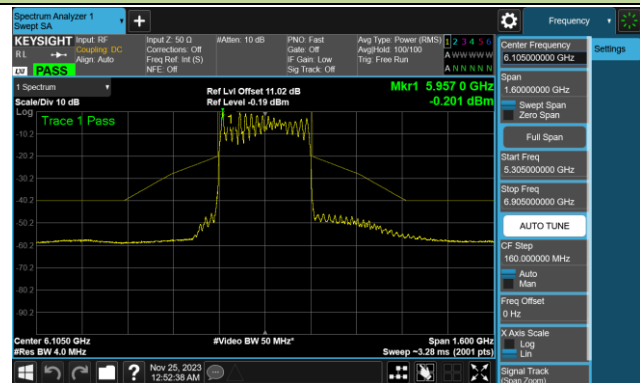

802.11be-EHT320 In-Band Emission (N_{ss}=1)

Channel 31 (6105MHz)