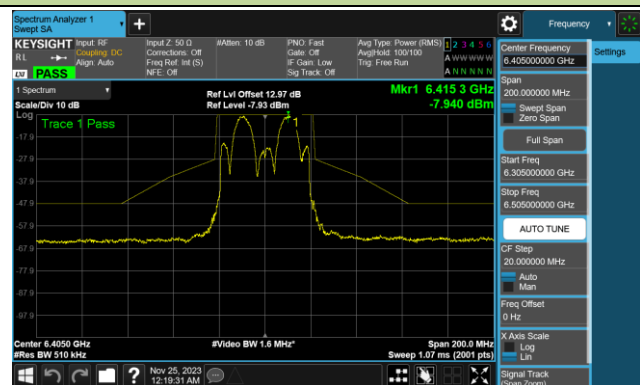

Channel 93 (6415MHz)

Channel 97 (6435MHz)

Channel 105 (6475MHz)

Channel 113 (6515MHz)

802.11be-EHT20 In-Band Emission (N_{ss}=1)

Channel 117 (6535MHz)

Channel 149 (6695MHz)

Channel 181 (6855MHz)

Channel 185 (6875MHz)

Channel 189 (6895MHz)

Channel 213 (7015MHz)

Channel 229 (7095MHz)

802.11be-EHT20 In-Band Emission (N_{ss}=1)

Channel 03 (5965MHz)

Channel 43 (6165MHz)

Channel 91 (6405MHz)

Channel 99 (6445MHz)

Channel 107 (6485MHz)

Channel 115 (6525MHz)

802.11be-EHT40 In-Band Emission (N_{ss}=1)

Channel 123 (6565MHz)

Channel 147 (6685MHz)

Channel 179 (6845MHz)

Channel 187 (6885MHz)