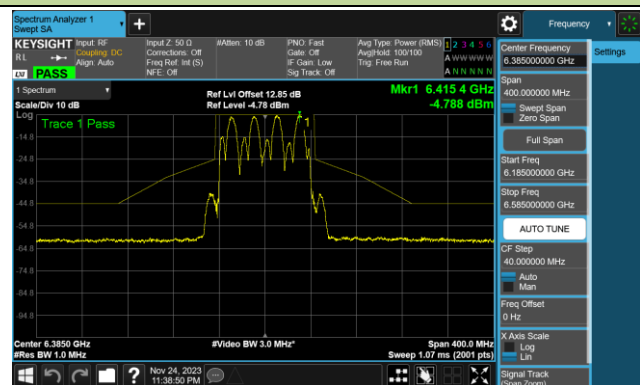

802.11ax-HE80 In-Band Emission (N_{ss}=1)

Channel 07 (5985MHz)

Channel 39 (6145MHz)

Channel 87 (6385MHz)

Channel 103 (6465MHz)

Channel 119 (6545MHz)

Channel 135 (6625MHz)

Channel 151 (6705MHz)

Channel 167 (6785MHz)

802.11ax-HE80 In-Band Emission (N_{ss}=1)

Channel 183 (6865MHz)

Channel 199 (6945MHz)

Channel 215 (7025MHz)

802.11ax-HE160 In-Band Emission (N_{ss}=1)

Channel 15 (6025MHz)

Channel 47 (6185MHz)