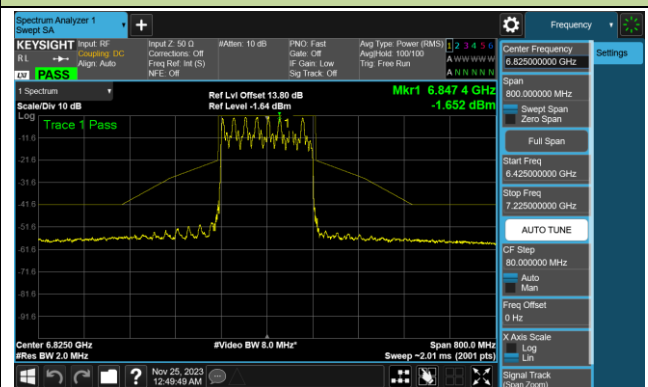

802.11be-EHT160 In-Band Emission (N_{ss}=1)

Channel 15 (6025MHz)

Channel 47 (6185MHz)

Channel 79 (6345MHz)

Channel 111 (6505MHz)

Channel 143 (6665MHz)

Channel 175 (6825MHz)

Channel 207 (6985MHz)