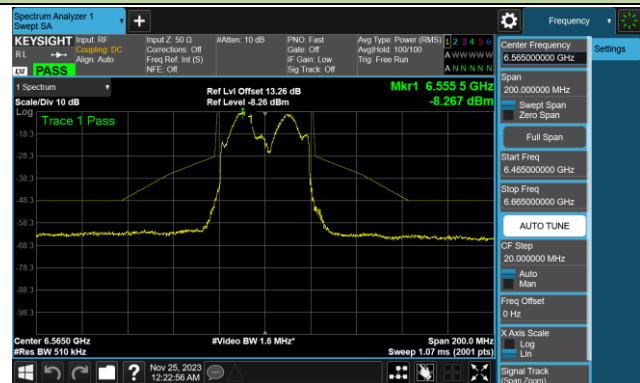

Channel 185 (6875MHz)

Channel 189 (6895MHz)

Channel 213 (7015MHz)

Channel 229 (7095MHz)

802.11be-EHT20 In-Band Emission (N_{ss}=1)

Channel 03 (5965MHz)

Channel 43 (6165MHz)

Channel 91 (6405MHz)

Channel 99 (6445MHz)

Channel 107 (6485MHz)

Channel 115 (6525MHz)

802.11be-EHT40 In-Band Emission (N_{ss}=1)

Channel 123 (6565MHz)

Channel 147 (6685MHz)

Channel 179 (6845MHz)

Channel 187 (6885MHz)

Channel 195 (6925MHz)

Channel 211 (7005MHz)

Channel 227 (7085MHz)

802.11be-EHT80 In-Band Emission (N_{ss}=1)

Channel 07 (5985MHz)

Channel 39 (6145MHz)

Channel 87 (6385MHz)

Channel 103 (6465MHz)