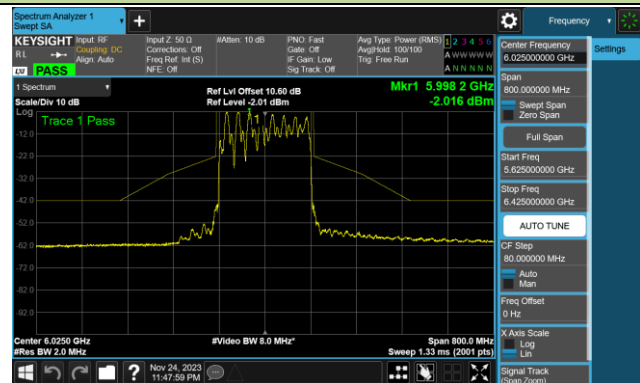

Channel 167 (6785MHz)

802.11ax-HE80 In-Band Emission (N_{ss}=1)

Channel 183 (6865MHz)

Channel 199 (6945MHz)

Channel 215 (7025MHz)

802.11ax-HE160 In-Band Emission (N_{ss}=1)

Channel 15 (6025MHz)

Channel 47 (6185MHz)

Channel 79 (6345MHz)

Channel 111 (6505MHz)

Channel 143 (6665MHz)

Channel 175 (6825MHz)

Channel 207 (6985MHz)

802.11be-EHT20 In-Band Emission (N_{ss}=1)

Channel 01 (5955MHz)

Channel 45 (6175MHz)