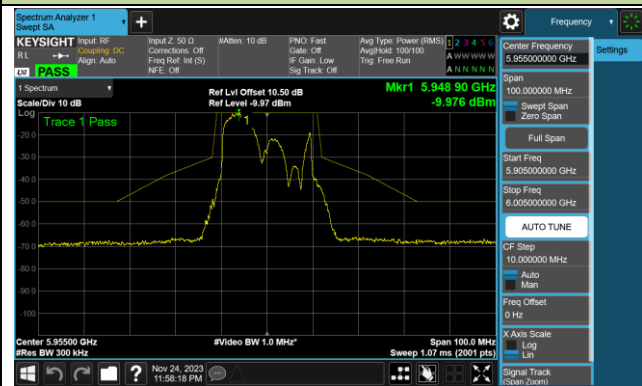

Channel 167 (6785MHz)

802.11ax-HE80 In-Band Emission (N_{ss}=1)

Channel 183 (6865MHz)

Channel 199 (6945MHz)

Channel 215 (7025MHz)

802.11ax-HE160 In-Band Emission (N_{ss}=1)

Channel 15 (6025MHz)

Channel 47 (6185MHz)

Channel 79 (6345MHz)

Channel 111 (6505MHz)

Channel 143 (6665MHz)

Channel 175 (6825MHz)

Channel 207 (6985MHz)

802.11be-EHT20 In-Band Emission (N_{ss}=1)

Channel 01 (5955MHz)

Channel 45 (6175MHz)

Channel 93 (6415MHz)

Channel 97 (6435MHz)

Channel 105 (6475MHz)

Channel 113 (6515MHz)

802.11be-EHT20 In-Band Emission (N_{ss}=1)

Channel 117 (6535MHz)

Channel 149 (6695MHz)

Channel 181 (6855MHz)