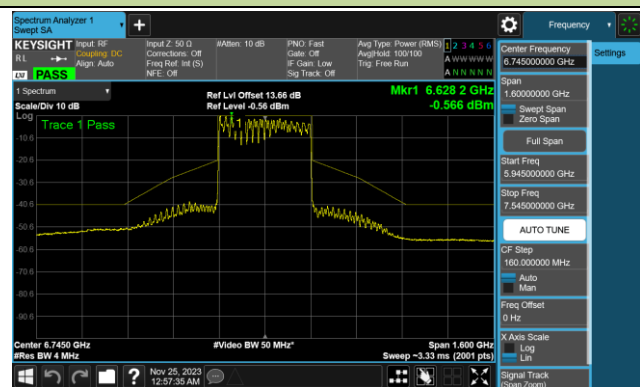

802.11be-EHT320 In-Band Emission (N_{ss}=1)

Channel 31 (6105MHz)

Channel 63 (6265MHz)

Channel 95 (6425MHz)

Channel 127 (6585MHz)

Channel 159 (6745MHz)

Channel 191 (6905MHz)