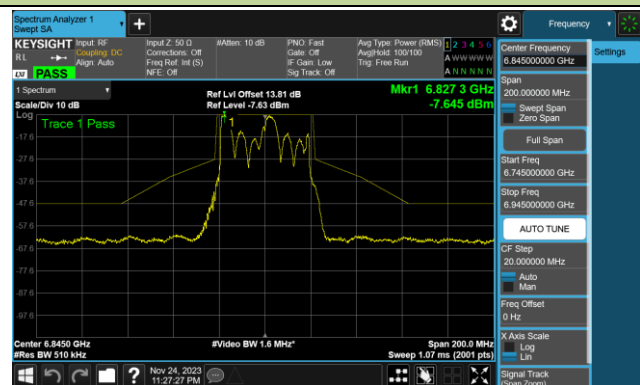

802.11ax-HE40 In-Band Emission (N_{ss}=1)

Channel 123 (6565MHz)

Channel 147 (6685MHz)

Channel 179 (6845MHz)

Channel 187 (6885MHz)

Channel 195 (6925MHz)

Channel 211 (7005MHz)

Channel 227 (7085MHz)

802.11ax-HE80 In-Band Emission (N_{ss}=1)

Channel 07 (5985MHz)

Channel 39 (6145MHz)

Channel 87 (6385MHz)

Channel 103 (6465MHz)

Channel 119 (6545MHz)

Channel 135 (6625MHz)

Channel 151 (6705MHz)