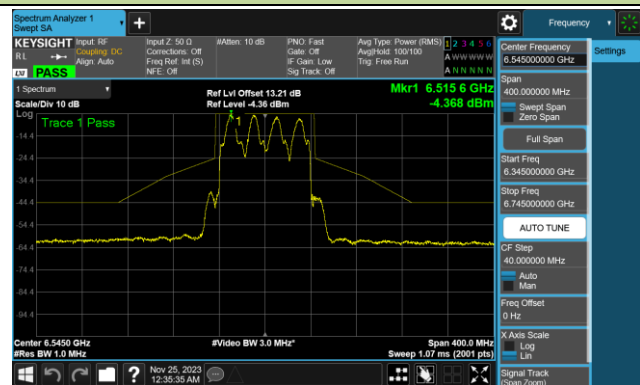

Channel 195 (6925MHz)

Channel 211 (7005MHz)

Channel 227 (7085MHz)

802.11be-EHT80 In-Band Emission (N_{ss}=1)

Channel 07 (5985MHz)

Channel 39 (6145MHz)

Channel 87 (6385MHz)

Channel 103 (6465MHz)

Channel 119 (6545MHz)

Channel 135 (6625MHz)

Channel 151 (6705MHz)

Channel 167 (6785MHz)

802.11be-EHT80 In-Band Emission (N_{ss}=1)

Channel 183 (6865MHz)

Channel 199 (6945MHz)

Channel 215 (7025MHz)