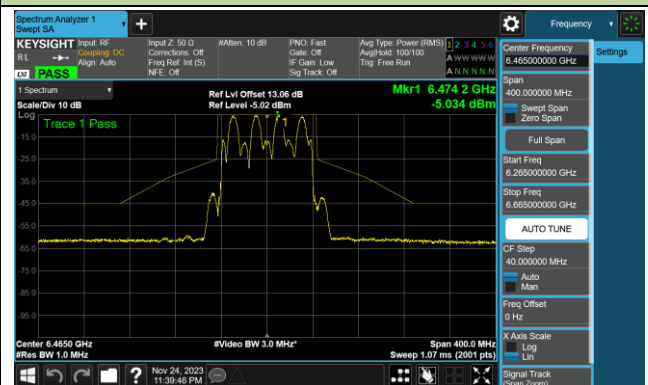

802.11ax-HE80 In-Band Emission (N_{ss}=1)

Channel 07 (5985MHz)

Channel 39 (6145MHz)

Channel 87 (6385MHz)

Channel 103 (6465MHz)

Channel 119 (6545MHz)

Channel 135 (6625MHz)

Channel 151 (6705MHz)

Channel 167 (6785MHz)

802.11ax-HE80 In-Band Emission (N_{ss}=1)

Channel 183 (6865MHz)

Channel 199 (6945MHz)

Channel 215 (7025MHz)

802.11ax-HE160 In-Band Emission (N_{ss}=1)

Channel 15 (6025MHz)

Channel 47 (6185MHz)