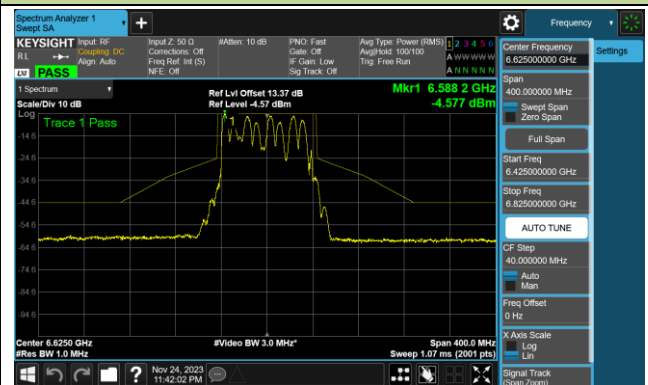

802.11ax-HE80 In-Band Emission (N_{ss}=1)

Channel 07 (5985MHz)

Channel 39 (6145MHz)

Channel 87 (6385MHz)

Channel 103 (6465MHz)

Channel 119 (6545MHz)

Channel 135 (6625MHz)

Channel 151 (6705MHz)

Channel 167 (6785MHz)

802.11ax-HE80 In-Band Emission (N_{ss}=1)

Channel 183 (6865MHz)

Channel 199 (6945MHz)

Channel 215 (7025MHz)

802.11ax-HE160 In-Band Emission (N_{ss}=1)

Channel 15 (6025MHz)

Channel 47 (6185MHz)