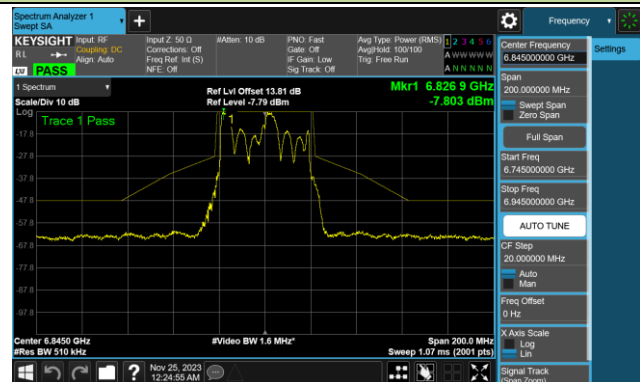

Channel 185 (6875MHz)

Channel 189 (6895MHz)

Channel 213 (7015MHz)

Channel 229 (7095MHz)

802.11be-EHT20 In-Band Emission (N_{ss}=1)

Channel 03 (5965MHz)

Channel 43 (6165MHz)

Channel 91 (6405MHz)

Channel 99 (6445MHz)

Channel 107 (6485MHz)

Channel 115 (6525MHz)

802.11be-EHT40 In-Band Emission (N_{ss}=1)

Channel 123 (6565MHz)

Channel 147 (6685MHz)

Channel 179 (6845MHz)

Channel 187 (6885MHz)

Channel 195 (6925MHz)

Channel 211 (7005MHz)

Channel 227 (7085MHz)

802.11be-EHT80 In-Band Emission (N_{ss}=1)

Channel 07 (5985MHz)

Channel 39 (6145MHz)

Channel 87 (6385MHz)

Channel 103 (6465MHz)