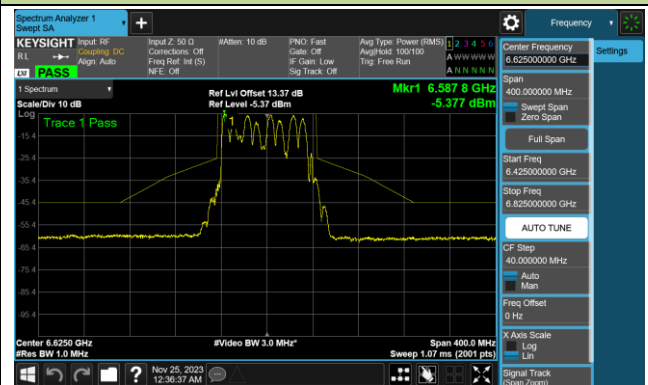

Channel 135 (6625MHz)