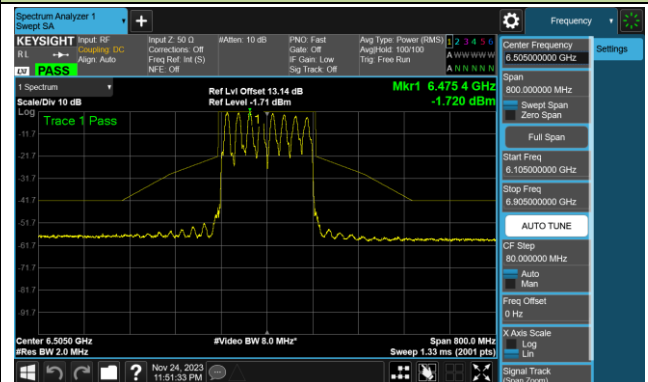

Channel 167 (6785MHz)

802.11ax-HE80 In-Band Emission (N_{ss}=1)

Channel 183 (6865MHz)

Channel 199 (6945MHz)

Channel 215 (7025MHz)

802.11ax-HE160 In-Band Emission (N_{ss}=1)

Channel 15 (6025MHz)

Channel 47 (6185MHz)

Channel 79 (6345MHz)

Channel 111 (6505MHz)

Channel 143 (6665MHz)

Channel 175 (6825MHz)

Channel 207 (6985MHz)

802.11be-EHT20 In-Band Emission (N_{ss}=1)

Channel 01 (5955MHz)

Channel 45 (6175MHz)