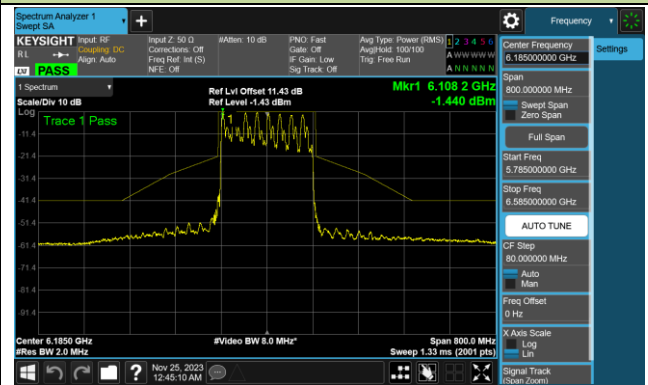

Channel 47 (6185MHz)