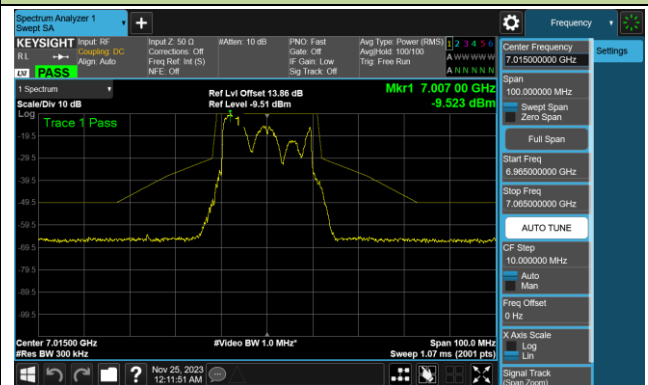

Channel 93 (6415MHz)

Channel 97 (6435MHz)

Channel 105 (6475MHz)

Channel 113 (6515MHz)

802.11be-EHT20 In-Band Emission (N_{ss}=1)

Channel 117 (6535MHz)

Channel 149 (6695MHz)

Channel 181 (6855MHz)

Channel 185 (6875MHz)

Channel 189 (6895MHz)

Channel 213 (7015MHz)

Channel 229 (7095MHz)

802.11be-EHT20 In-Band Emission (N_{ss}=1)

Channel 03 (5965MHz)

Channel 43 (6165MHz)

Channel 91 (6405MHz)