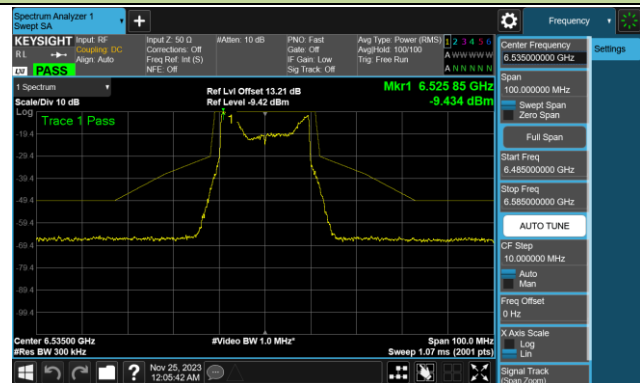

Channel 93 (6415MHz)

Channel 97 (6435MHz)

Channel 105 (6475MHz)

Channel 113 (6515MHz)

802.11be-EHT20 In-Band Emission (N_{ss}=1)

Channel 117 (6535MHz)

Channel 149 (6695MHz)

Channel 181 (6855MHz)

Channel 185 (6875MHz)

Channel 189 (6895MHz)

Channel 213 (7015MHz)

Channel 229 (7095MHz)

802.11be-EHT20 In-Band Emission (N_{ss}=1)

Channel 03 (5965MHz)

Channel 43 (6165MHz)

Channel 91 (6405MHz)