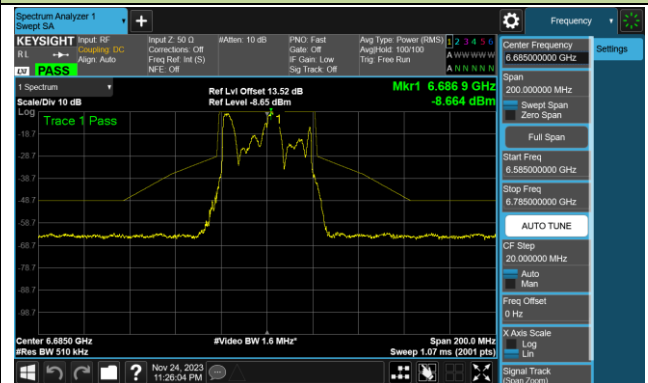

802.11ax-HE40 In-Band Emission (N_{ss}=1)

Channel 123 (6565MHz)

Channel 147 (6685MHz)

Channel 179 (6845MHz)

Channel 187 (6885MHz)

Channel 195 (6925MHz)

Channel 211 (7005MHz)

Channel 227 (7085MHz)

802.11ax-HE80 In-Band Emission (N_{ss}=1)

Channel 07 (5985MHz)

Channel 39 (6145MHz)

Channel 87 (6385MHz)

Channel 103 (6465MHz)

Channel 119 (6545MHz)

Channel 135 (6625MHz)

Channel 151 (6705MHz)

Channel 167 (6785MHz)

802.11ax-HE80 In-Band Emission (N_{ss}=1)

Channel 183 (6865MHz)

Channel 199 (6945MHz)

Channel 215 (7025MHz)

802.11ax-HE160 In-Band Emission (N_{ss}=1)

Channel 15 (6025MHz)

Channel 47 (6185MHz)