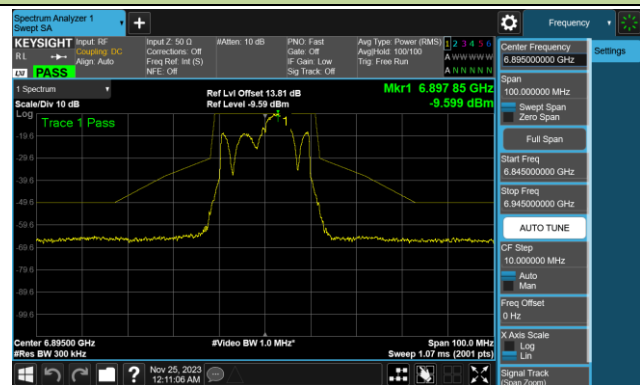

Channel 79 (6345MHz)

Channel 111 (6505MHz)

Channel 143 (6665MHz)

Channel 175 (6825MHz)

Channel 207 (6985MHz)

802.11be-EHT20 In-Band Emission (N_{ss}=1)

Channel 01 (5955MHz)

Channel 45 (6175MHz)

Channel 93 (6415MHz)

Channel 97 (6435MHz)

Channel 105 (6475MHz)

Channel 113 (6515MHz)

802.11be-EHT20 In-Band Emission (N_{ss}=1)

Channel 117 (6535MHz)

Channel 149 (6695MHz)

Channel 181 (6855MHz)

Channel 185 (6875MHz)

Channel 189 (6895MHz)

Channel 213 (7015MHz)

Channel 229 (7095MHz)

802.11be-EHT20 In-Band Emission (N_{ss}=1)

Channel 03 (5965MHz)

Channel 43 (6165MHz)

Channel 91 (6405MHz)