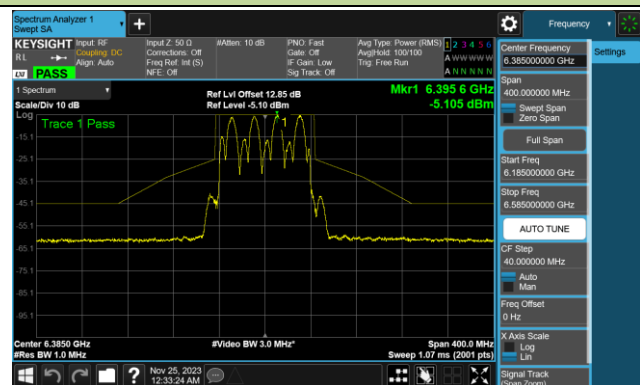

Channel 195 (6925MHz)

Channel 211 (7005MHz)

Channel 227 (7085MHz)

802.11be-EHT80 In-Band Emission (N_{ss}=1)

Channel 07 (5985MHz)

Channel 39 (6145MHz)

Channel 87 (6385MHz)

Channel 103 (6465MHz)

Channel 119 (6545MHz)

Channel 135 (6625MHz)

Channel 151 (6705MHz)

Channel 167 (6785MHz)

802.11be-EHT80 In-Band Emission (N_{ss}=1)

Channel 183 (6865MHz)

Channel 199 (6945MHz)

Channel 215 (7025MHz)