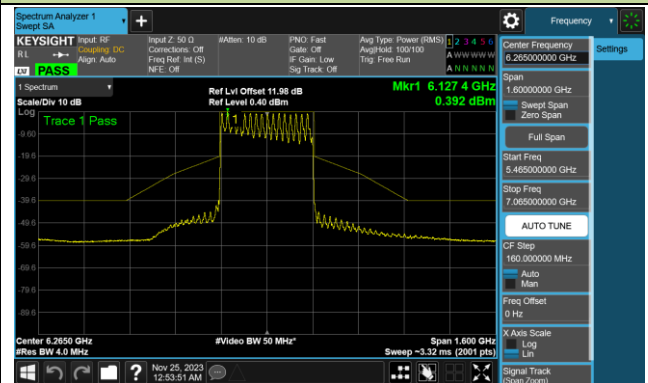

Channel 63 (6265MHz)