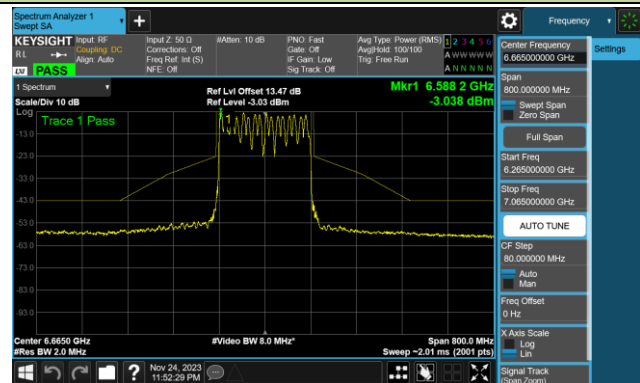

Channel 167 (6785MHz)

802.11ax-HE80 In-Band Emission (N_{ss}=1)

Channel 183 (6865MHz)

Channel 199 (6945MHz)

Channel 215 (7025MHz)

802.11ax-HE160 In-Band Emission (N_{ss}=1)

Channel 15 (6025MHz)

Channel 47 (6185MHz)

Channel 79 (6345MHz)

Channel 111 (6505MHz)

Channel 143 (6665MHz)

Channel 175 (6825MHz)

Channel 207 (6985MHz)

802.11be-EHT20 In-Band Emission (N_{ss}=1)

Channel 01 (5955MHz)

Channel 45 (6175MHz)