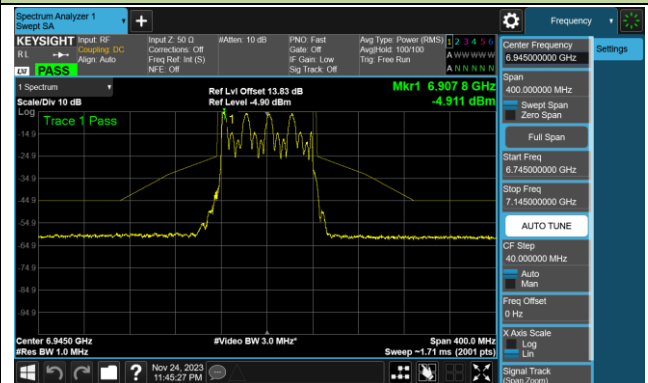

Channel 167 (6785MHz)

802.11ax-HE80 In-Band Emission (N_{ss}=1)

Channel 183 (6865MHz)

Channel 199 (6945MHz)

Channel 215 (7025MHz)

802.11ax-HE160 In-Band Emission (N_{ss}=1)

Channel 15 (6025MHz)

Channel 47 (6185MHz)

Channel 79 (6345MHz)

Channel 111 (6505MHz)

Channel 143 (6665MHz)

Channel 175 (6825MHz)

Channel 207 (6985MHz)

802.11be-EHT20 In-Band Emission (N_{ss}=1)

Channel 01 (5955MHz)

Channel 45 (6175MHz)