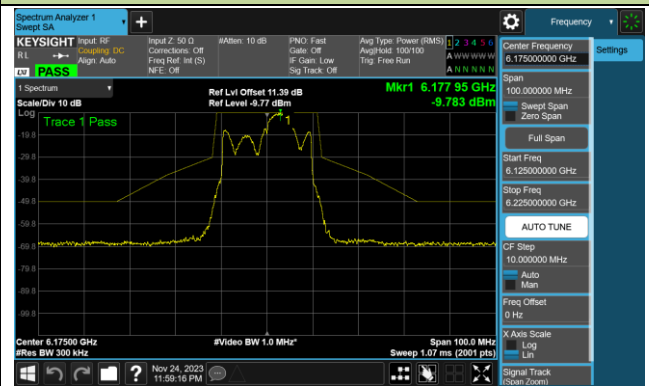

Channel 167 (6785MHz)

802.11ax-HE80 In-Band Emission (N_{ss}=1)

Channel 183 (6865MHz)

Channel 199 (6945MHz)

Channel 215 (7025MHz)

802.11ax-HE160 In-Band Emission (N_{ss}=1)

Channel 15 (6025MHz)

Channel 47 (6185MHz)

Channel 79 (6345MHz)

Channel 111 (6505MHz)

Channel 143 (6665MHz)

Channel 175 (6825MHz)

Channel 207 (6985MHz)

802.11be-EHT20 In-Band Emission (N_{ss}=1)

Channel 01 (5955MHz)

Channel 45 (6175MHz)

Channel 93 (6415MHz)

Channel 97 (6435MHz)

Channel 105 (6475MHz)

Channel 113 (6515MHz)

802.11be-EHT20 In-Band Emission (N_{ss}=1)

Channel 117 (6535MHz)

Channel 149 (6695MHz)

Channel 181 (6855MHz)