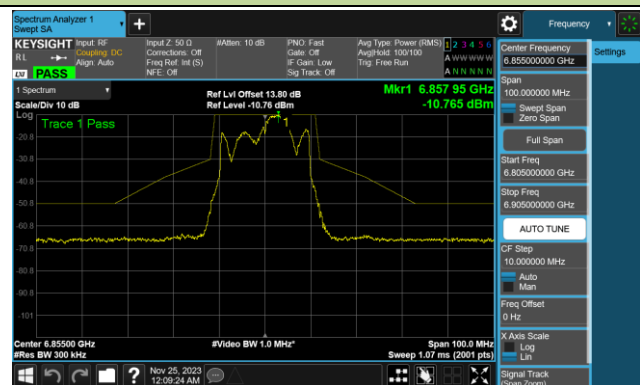

Channel 93 (6415MHz)

Channel 97 (6435MHz)

Channel 105 (6475MHz)

Channel 113 (6515MHz)

802.11be-EHT20 In-Band Emission (N_{ss}=1)

Channel 117 (6535MHz)

Channel 149 (6695MHz)

Channel 181 (6855MHz)

Channel 185 (6875MHz)

Channel 189 (6895MHz)

Channel 213 (7015MHz)

Channel 229 (7095MHz)

802.11be-EHT20 In-Band Emission (N_{ss}=1)

Channel 03 (5965MHz)

Channel 43 (6165MHz)

Channel 91 (6405MHz)