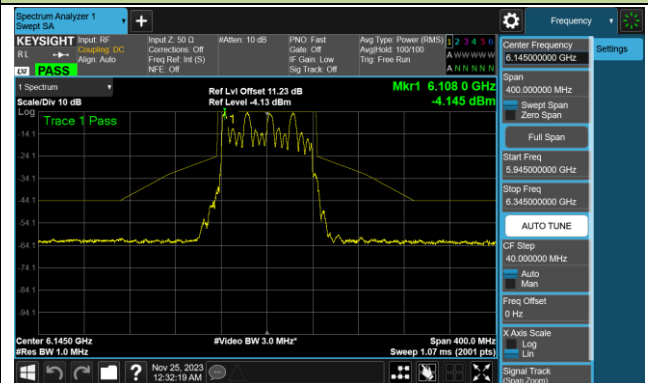

Channel 195 (6925MHz)

Channel 211 (7005MHz)

Channel 227 (7085MHz)

802.11be-EHT80 In-Band Emission (N_{ss}=1)

Channel 07 (5985MHz)

Channel 39 (6145MHz)

Channel 87 (6385MHz)

Channel 103 (6465MHz)

Channel 119 (6545MHz)

Channel 135 (6625MHz)

Channel 151 (6705MHz)

Channel 167 (6785MHz)

802.11be-EHT80 In-Band Emission (N_{ss}=1)

Channel 183 (6865MHz)

Channel 199 (6945MHz)

Channel 215 (7025MHz)