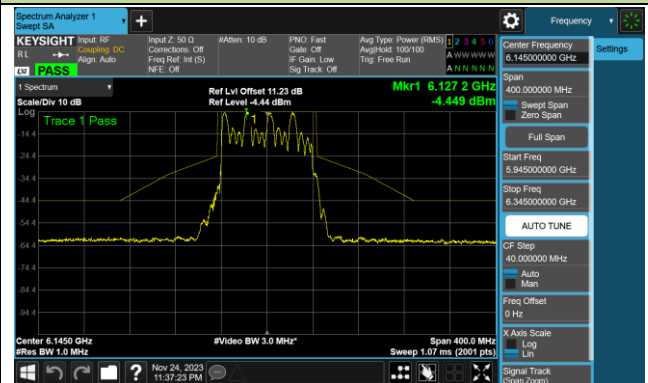

802.11ax-HE40 In-Band Emission (N_{ss}=1)

Channel 123 (6565MHz)

Channel 147 (6685MHz)

Channel 179 (6845MHz)

Channel 187 (6885MHz)

Channel 195 (6925MHz)

Channel 211 (7005MHz)

Channel 227 (7085MHz)

802.11ax-HE80 In-Band Emission (N_{ss}=1)

Channel 07 (5985MHz)

Channel 39 (6145MHz)

Channel 87 (6385MHz)

Channel 103 (6465MHz)

Channel 119 (6545MHz)

Channel 135 (6625MHz)

Channel 151 (6705MHz)