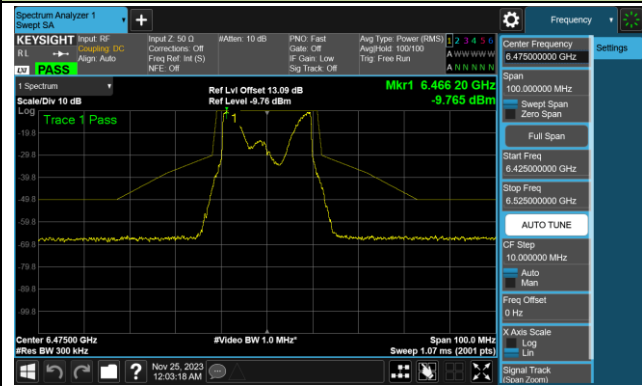

Channel 167 (6785MHz)

802.11ax-HE80 In-Band Emission (N_{ss}=1)

Channel 183 (6865MHz)

Channel 199 (6945MHz)

Channel 215 (7025MHz)

802.11ax-HE160 In-Band Emission (N_{ss}=1)

Channel 15 (6025MHz)

Channel 47 (6185MHz)

Channel 79 (6345MHz)

Channel 111 (6505MHz)

Channel 143 (6665MHz)

Channel 175 (6825MHz)

Channel 207 (6985MHz)

802.11be-EHT20 In-Band Emission (N_{ss}=1)

Channel 01 (5955MHz)

Channel 45 (6175MHz)

Channel 93 (6415MHz)

Channel 97 (6435MHz)

Channel 105 (6475MHz)

Channel 113 (6515MHz)

802.11be-EHT20 In-Band Emission (N_{ss}=1)

Channel 117 (6535MHz)

Channel 149 (6695MHz)

Channel 181 (6855MHz)