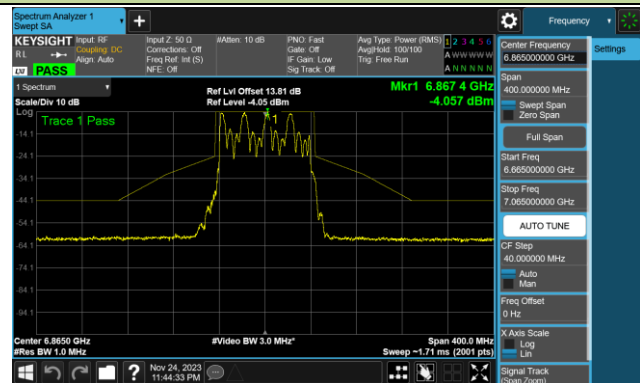

802.11ax-HE80 In-Band Emission (N_{ss}=1)

Channel 07 (5985MHz)

Channel 39 (6145MHz)

Channel 87 (6385MHz)

Channel 103 (6465MHz)

Channel 119 (6545MHz)

Channel 135 (6625MHz)

Channel 151 (6705MHz)

Channel 167 (6785MHz)

802.11ax-HE80 In-Band Emission (N_{ss}=1)

Channel 183 (6865MHz)

Channel 199 (6945MHz)

Channel 215 (7025MHz)

802.11ax-HE160 In-Band Emission (N_{ss}=1)

Channel 15 (6025MHz)

Channel 47 (6185MHz)