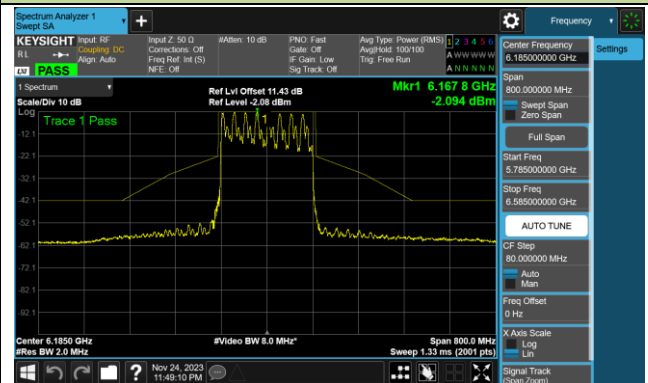

Channel 167 (6785MHz)

802.11ax-HE80 In-Band Emission (N_{ss}=1)

Channel 183 (6865MHz)

Channel 199 (6945MHz)

Channel 215 (7025MHz)

802.11ax-HE160 In-Band Emission (N_{ss}=1)

Channel 15 (6025MHz)

Channel 47 (6185MHz)

Channel 79 (6345MHz)

Channel 111 (6505MHz)

Channel 143 (6665MHz)

Channel 175 (6825MHz)

Channel 207 (6985MHz)

802.11be-EHT20 In-Band Emission (N_{ss}=1)

Channel 01 (5955MHz)

Channel 45 (6175MHz)