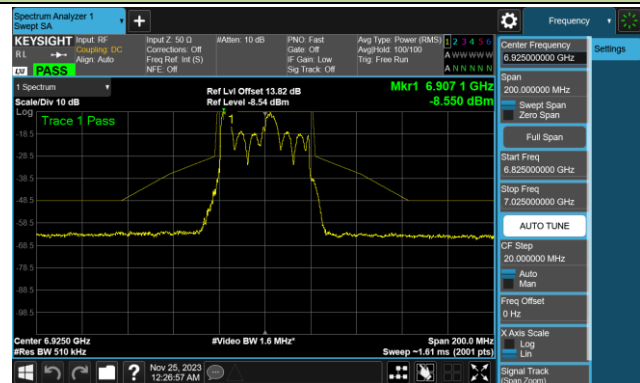

Channel 99 (6445MHz)

Channel 107 (6485MHz)

Channel 115 (6525MHz)

802.11be-EHT40 In-Band Emission (N_{ss}=1)

Channel 123 (6565MHz)

Channel 147 (6685MHz)

Channel 179 (6845MHz)

Channel 187 (6885MHz)

Channel 195 (6925MHz)

Channel 211 (7005MHz)

Channel 227 (7085MHz)

802.11be-EHT80 In-Band Emission (N_{ss}=1)

Channel 07 (5985MHz)

Channel 39 (6145MHz)

Channel 87 (6385MHz)

Channel 103 (6465MHz)