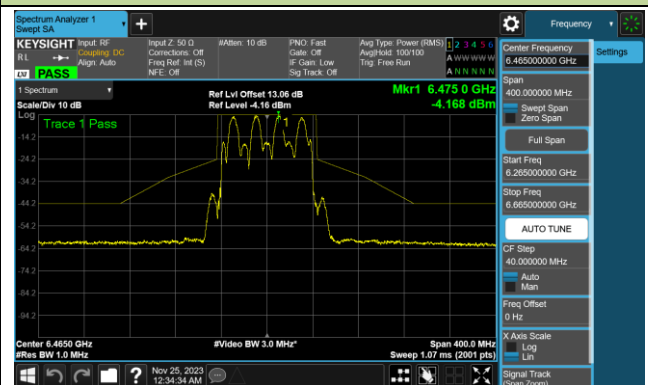

Channel 195 (6925MHz)

Channel 211 (7005MHz)

Channel 227 (7085MHz)

802.11be-EHT80 In-Band Emission (N_{ss}=1)

Channel 07 (5985MHz)

Channel 39 (6145MHz)

Channel 87 (6385MHz)

Channel 103 (6465MHz)

Channel 119 (6545MHz)

Channel 135 (6625MHz)

Channel 151 (6705MHz)

Channel 167 (6785MHz)

802.11be-EHT80 In-Band Emission (N_{ss}=1)

Channel 183 (6865MHz)

Channel 199 (6945MHz)

Channel 215 (7025MHz)