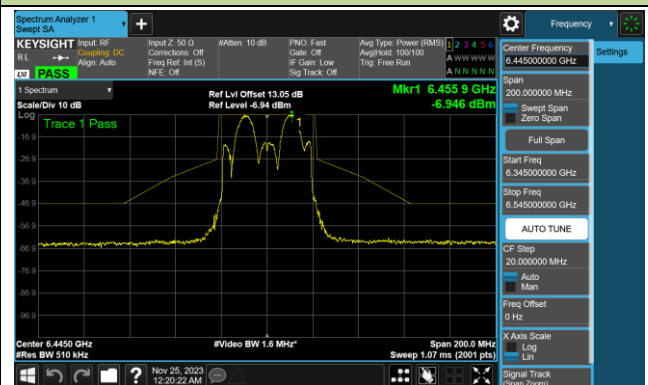

Channel 99 (6445MHz)