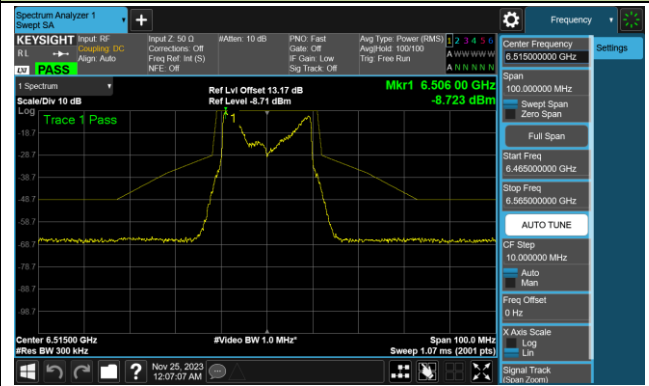

Channel 93 (6415MHz)

Channel 97 (6435MHz)

Channel 105 (6475MHz)

Channel 113 (6515MHz)

802.11be-EHT20 In-Band Emission (N_{ss}=1)

Channel 117 (6535MHz)

Channel 149 (6695MHz)

Channel 181 (6855MHz)

Channel 185 (6875MHz)

Channel 189 (6895MHz)

Channel 213 (7015MHz)

Channel 229 (7095MHz)

802.11be-EHT20 In-Band Emission (N_{ss}=1)

Channel 03 (5965MHz)

Channel 43 (6165MHz)

Channel 91 (6405MHz)