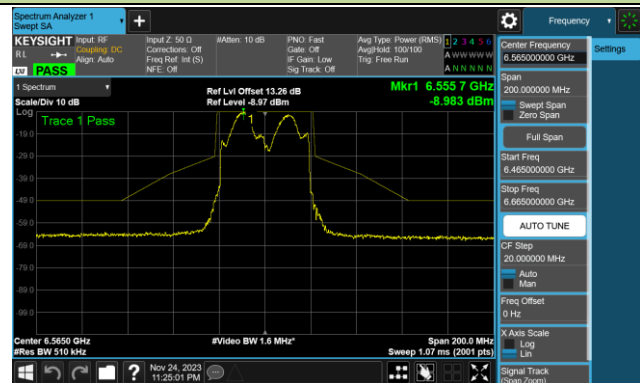

802.11ax-HE40 In-Band Emission (N_{ss}=1)

Channel 123 (6565MHz)

Channel 147 (6685MHz)

Channel 179 (6845MHz)

Channel 187 (6885MHz)

Channel 195 (6925MHz)

Channel 211 (7005MHz)

Channel 227 (7085MHz)

802.11ax-HE80 In-Band Emission (N_{ss}=1)

Channel 07 (5985MHz)

Channel 39 (6145MHz)

Channel 87 (6385MHz)

Channel 103 (6465MHz)

Channel 119 (6545MHz)

Channel 135 (6625MHz)

Channel 151 (6705MHz)