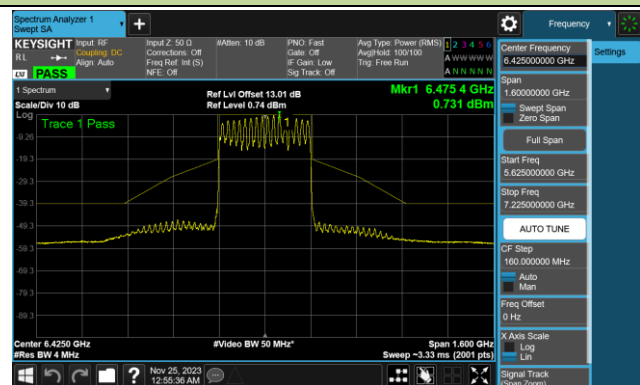

802.11be-EHT320 In-Band Emission (N_{ss}=1)

Channel 31 (6105MHz)

Channel 63 (6265MHz)

Channel 95 (6425MHz)

Channel 127 (6585MHz)

Channel 159 (6745MHz)

Channel 191 (6905MHz)