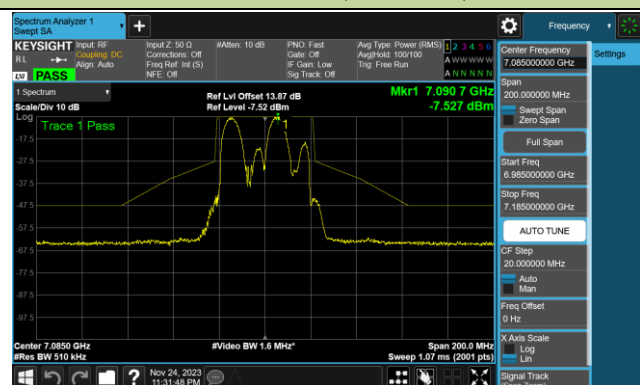

802.11ax-HE40 In-Band Emission (N_{ss}=1)

Channel 123 (6565MHz)

Channel 147 (6685MHz)

Channel 179 (6845MHz)

Channel 187 (6885MHz)

Channel 195 (6925MHz)

Channel 211 (7005MHz)

Channel 227 (7085MHz)

802.11ax-HE80 In-Band Emission (N_{ss}=1)

Channel 07 (5985MHz)

Channel 39 (6145MHz)

Channel 87 (6385MHz)

Channel 103 (6465MHz)

Channel 119 (6545MHz)

Channel 135 (6625MHz)

Channel 151 (6705MHz)