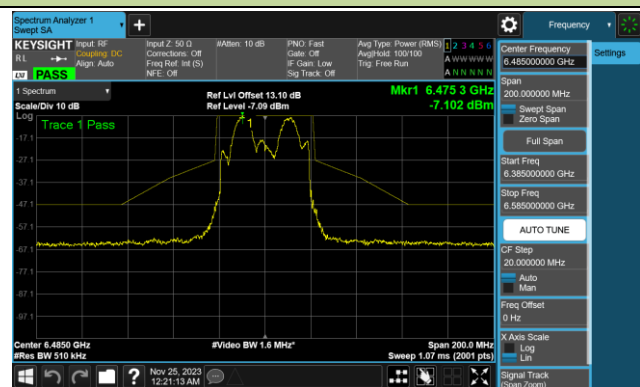

Channel 185 (6875MHz)

Channel 189 (6895MHz)

Channel 213 (7015MHz)

Channel 229 (7095MHz)

802.11be-EHT20 In-Band Emission (N_{ss}=1)

Channel 03 (5965MHz)

Channel 43 (6165MHz)

Channel 91 (6405MHz)

Channel 99 (6445MHz)

Channel 107 (6485MHz)

Channel 115 (6525MHz)

802.11be-EHT40 In-Band Emission (N_{ss}=1)

Channel 123 (6565MHz)

Channel 147 (6685MHz)

Channel 179 (6845MHz)

Channel 187 (6885MHz)