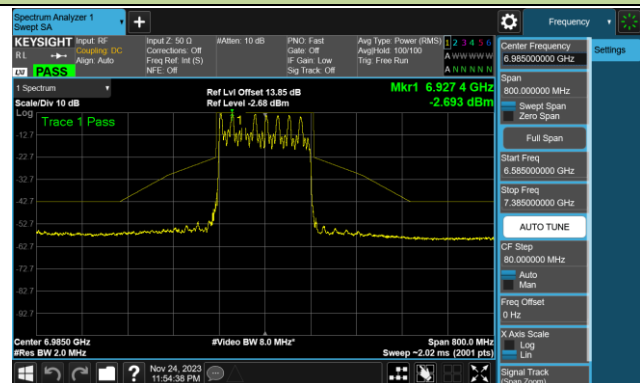

Channel 79 (6345MHz)

Channel 111 (6505MHz)

Channel 143 (6665MHz)

Channel 175 (6825MHz)

Channel 207 (6985MHz)

802.11be-EHT20 In-Band Emission (N_{ss}=1)

Channel 01 (5955MHz)

Channel 45 (6175MHz)

Channel 93 (6415MHz)

Channel 97 (6435MHz)

Channel 105 (6475MHz)

Channel 113 (6515MHz)

802.11be-EHT20 In-Band Emission (N_{ss}=1)

Channel 117 (6535MHz)

Channel 149 (6695MHz)

Channel 181 (6855MHz)