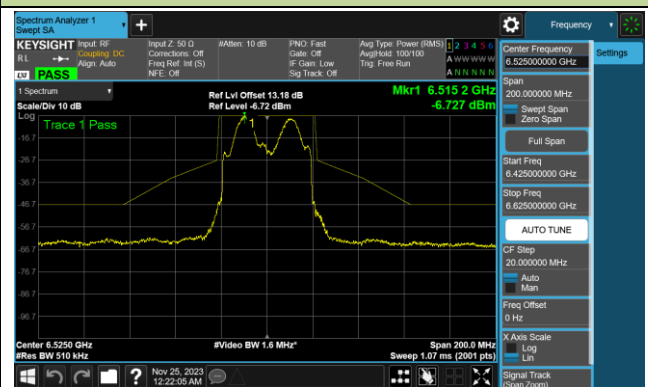

Channel 115 (6525MHz)