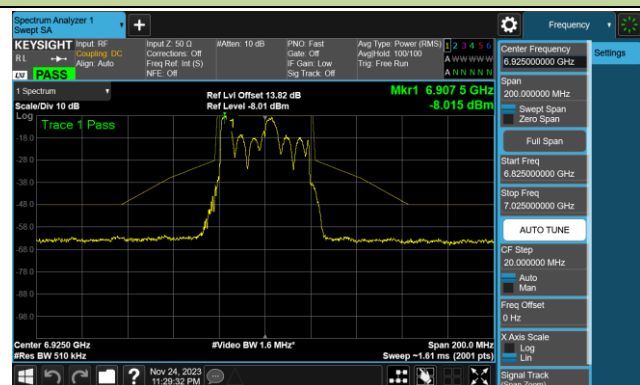

802.11ax-HE40 In-Band Emission (N_{ss}=1)

Channel 123 (6565MHz)

Channel 147 (6685MHz)

Channel 179 (6845MHz)

Channel 187 (6885MHz)

Channel 195 (6925MHz)

Channel 211 (7005MHz)

Channel 227 (7085MHz)

802.11ax-HE80 In-Band Emission (N_{ss}=1)

Channel 07 (5985MHz)

Channel 39 (6145MHz)

Channel 87 (6385MHz)

Channel 103 (6465MHz)

Channel 119 (6545MHz)

Channel 135 (6625MHz)

Channel 151 (6705MHz)

Channel 167 (6785MHz)

802.11ax-HE80 In-Band Emission (N_{ss}=1)

Channel 183 (6865MHz)

Channel 199 (6945MHz)

Channel 215 (7025MHz)

802.11ax-HE160 In-Band Emission (N_{ss}=1)

Channel 15 (6025MHz)

Channel 47 (6185MHz)