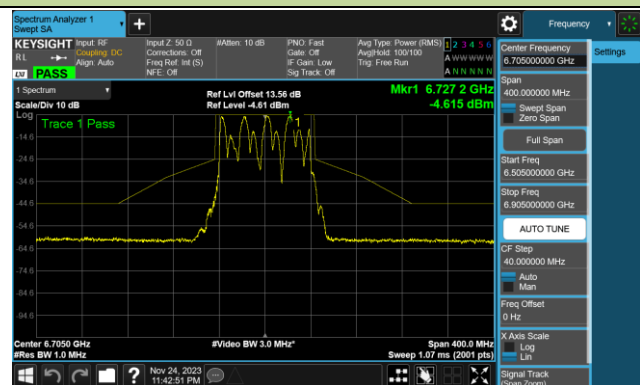

802.11ax-HE80 In-Band Emission (N_{ss}=1)

Channel 07 (5985MHz)

Channel 39 (6145MHz)

Channel 87 (6385MHz)

Channel 103 (6465MHz)

Channel 119 (6545MHz)

Channel 135 (6625MHz)

Channel 151 (6705MHz)

Channel 167 (6785MHz)

802.11ax-HE80 In-Band Emission (N_{ss}=1)

Channel 183 (6865MHz)

Channel 199 (6945MHz)

Channel 215 (7025MHz)

802.11ax-HE160 In-Band Emission (N_{ss}=1)

Channel 15 (6025MHz)

Channel 47 (6185MHz)