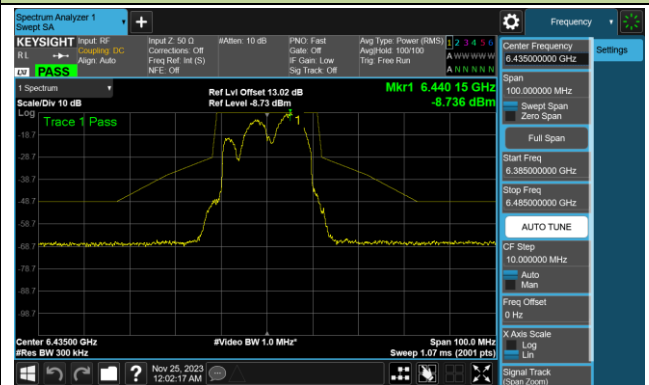

Channel 167 (6785MHz)

802.11ax-HE80 In-Band Emission (N_{ss}=1)

Channel 183 (6865MHz)

Channel 199 (6945MHz)

Channel 215 (7025MHz)

802.11ax-HE160 In-Band Emission (N_{ss}=1)

Channel 15 (6025MHz)

Channel 47 (6185MHz)

Channel 79 (6345MHz)

Channel 111 (6505MHz)

Channel 143 (6665MHz)

Channel 175 (6825MHz)

Channel 207 (6985MHz)

802.11be-EHT20 In-Band Emission (N_{ss}=1)

Channel 01 (5955MHz)

Channel 45 (6175MHz)

Channel 93 (6415MHz)

Channel 97 (6435MHz)

Channel 105 (6475MHz)

Channel 113 (6515MHz)

802.11be-EHT20 In-Band Emission (N_{ss}=1)

Channel 117 (6535MHz)

Channel 149 (6695MHz)

Channel 181 (6855MHz)