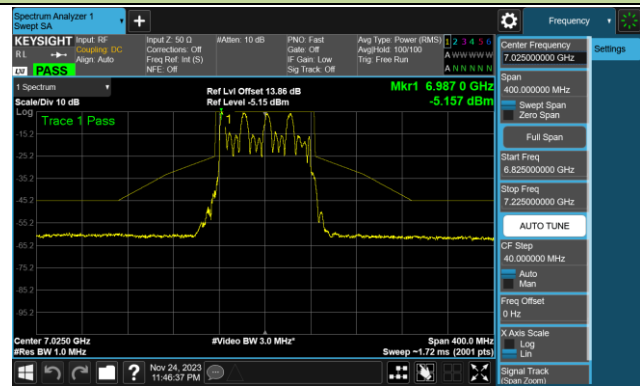

802.11ax-HE80 In-Band Emission (N_{ss}=1)

Channel 07 (5985MHz)

Channel 39 (6145MHz)

Channel 87 (6385MHz)

Channel 103 (6465MHz)

Channel 119 (6545MHz)

Channel 135 (6625MHz)

Channel 151 (6705MHz)

Channel 167 (6785MHz)

802.11ax-HE80 In-Band Emission (N_{ss}=1)

Channel 183 (6865MHz)

Channel 199 (6945MHz)

Channel 215 (7025MHz)

802.11ax-HE160 In-Band Emission (N_{ss}=1)

Channel 15 (6025MHz)

Channel 47 (6185MHz)

Channel 79 (6345MHz)

Channel 111 (6505MHz)

Channel 143 (6665MHz)

Channel 175 (6825MHz)

Channel 207 (6985MHz)

802.11be-EHT20 In-Band Emission (N_{ss}=1)

Channel 01 (5955MHz)

Channel 45 (6175MHz)