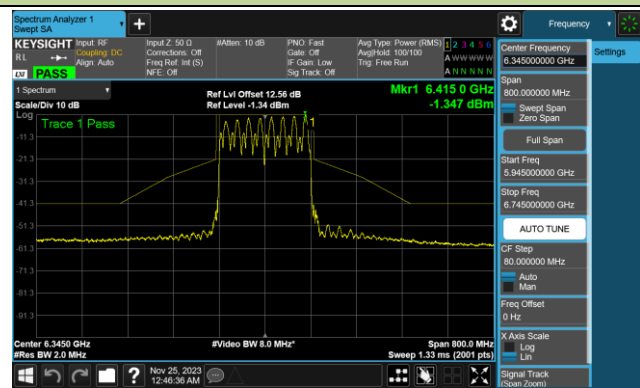

802.11be-EHT160 In-Band Emission (N_{ss}=1)

Channel 15 (6025MHz)

Channel 47 (6185MHz)

Channel 79 (6345MHz)

Channel 111 (6505MHz)

Channel 143 (6665MHz)

Channel 175 (6825MHz)

Channel 207 (6985MHz)