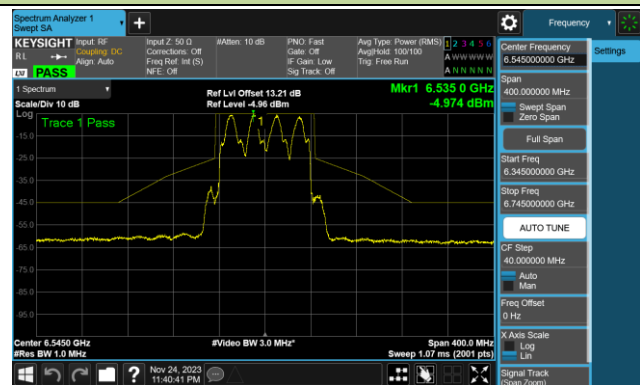

802.11ax-HE80 In-Band Emission (N_{ss}=1)

Channel 07 (5985MHz)

Channel 39 (6145MHz)

Channel 87 (6385MHz)

Channel 103 (6465MHz)

Channel 119 (6545MHz)

Channel 135 (6625MHz)

Channel 151 (6705MHz)

Channel 167 (6785MHz)

802.11ax-HE80 In-Band Emission (N_{ss}=1)

Channel 183 (6865MHz)

Channel 199 (6945MHz)

Channel 215 (7025MHz)

802.11ax-HE160 In-Band Emission (N_{ss}=1)

Channel 15 (6025MHz)

Channel 47 (6185MHz)