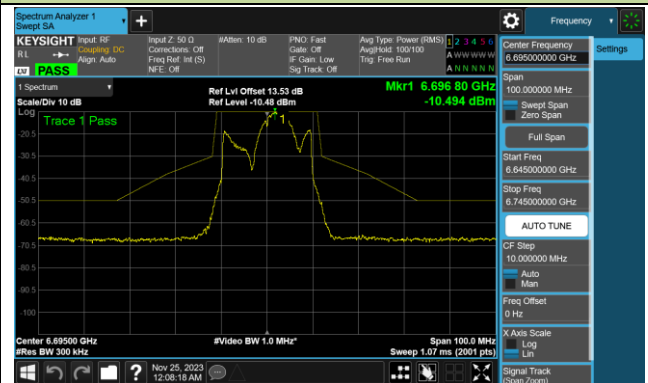

Channel 93 (6415MHz)

Channel 97 (6435MHz)

Channel 105 (6475MHz)

Channel 113 (6515MHz)

802.11be-EHT20 In-Band Emission (N_{ss}=1)

Channel 117 (6535MHz)

Channel 149 (6695MHz)

Channel 181 (6855MHz)

Channel 185 (6875MHz)

Channel 189 (6895MHz)

Channel 213 (7015MHz)

Channel 229 (7095MHz)

802.11be-EHT20 In-Band Emission (N_{ss}=1)

Channel 03 (5965MHz)

Channel 43 (6165MHz)

Channel 91 (6405MHz)