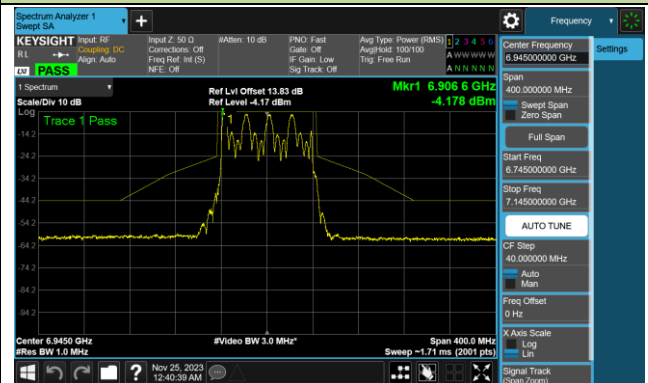

Channel 195 (6925MHz)

Channel 211 (7005MHz)

Channel 227 (7085MHz)

802.11be-EHT80 In-Band Emission (N_{ss}=1)

Channel 07 (5985MHz)

Channel 39 (6145MHz)

Channel 87 (6385MHz)

Channel 103 (6465MHz)

Channel 119 (6545MHz)

Channel 135 (6625MHz)

Channel 151 (6705MHz)

Channel 167 (6785MHz)

802.11be-EHT80 In-Band Emission (N_{ss}=1)

Channel 183 (6865MHz)

Channel 199 (6945MHz)

Channel 215 (7025MHz)