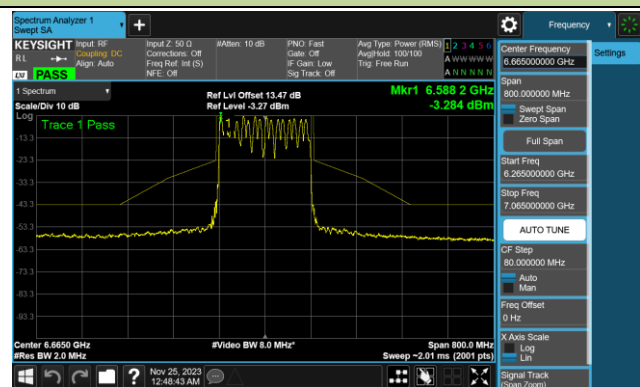

802.11be-EHT160 In-Band Emission (N_{ss}=1)

Channel 15 (6025MHz)

Channel 47 (6185MHz)

Channel 79 (6345MHz)

Channel 111 (6505MHz)

Channel 143 (6665MHz)

Channel 175 (6825MHz)

Channel 207 (6985MHz)