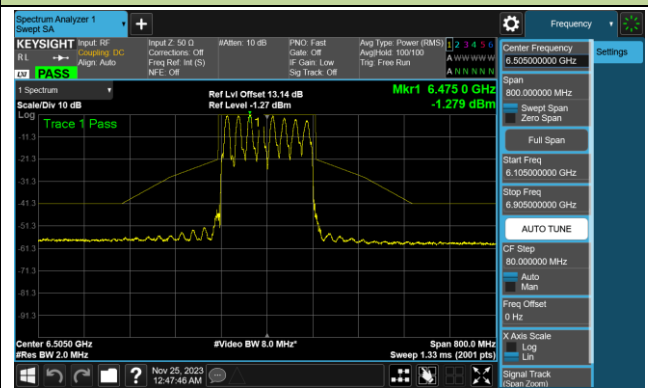

802.11be-EHT160 In-Band Emission (N_{ss}=1)

Channel 15 (6025MHz)

Channel 47 (6185MHz)

Channel 79 (6345MHz)

Channel 111 (6505MHz)

Channel 143 (6665MHz)

Channel 175 (6825MHz)

Channel 207 (6985MHz)