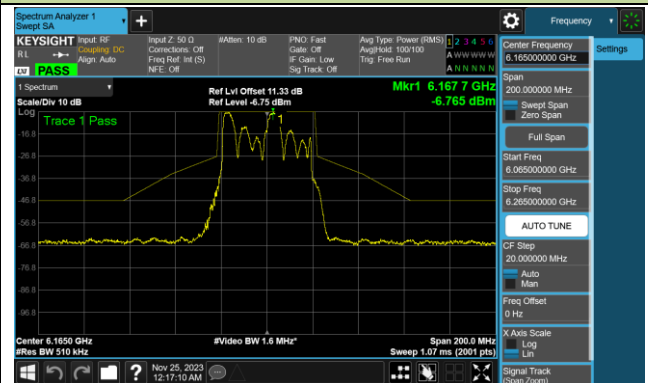

Channel 93 (6415MHz)

Channel 97 (6435MHz)

Channel 105 (6475MHz)

Channel 113 (6515MHz)

802.11be-EHT20 In-Band Emission (N_{ss}=1)

Channel 117 (6535MHz)

Channel 149 (6695MHz)

Channel 181 (6855MHz)

Channel 185 (6875MHz)

Channel 189 (6895MHz)

Channel 213 (7015MHz)

Channel 229 (7095MHz)

802.11be-EHT20 In-Band Emission (N_{ss}=1)

Channel 03 (5965MHz)

Channel 43 (6165MHz)

Channel 91 (6405MHz)

Channel 99 (6445MHz)

Channel 107 (6485MHz)

Channel 115 (6525MHz)

802.11be-EHT40 In-Band Emission (N_{ss}=1)

Channel 123 (6565MHz)

Channel 147 (6685MHz)

Channel 179 (6845MHz)

Channel 187 (6885MHz)