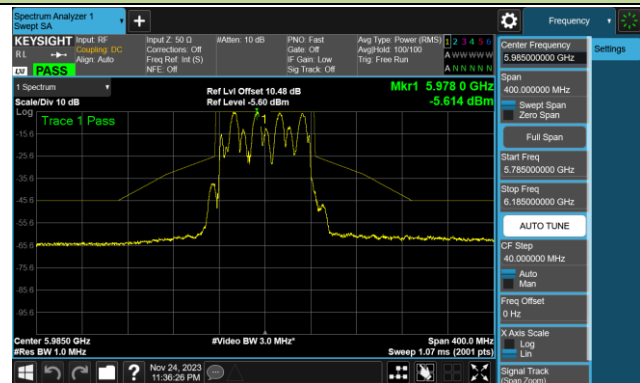

802.11ax-HE40 In-Band Emission (N_{ss}=1)

Channel 123 (6565MHz)

Channel 147 (6685MHz)

Channel 179 (6845MHz)

Channel 187 (6885MHz)

Channel 195 (6925MHz)

Channel 211 (7005MHz)

Channel 227 (7085MHz)

802.11ax-HE80 In-Band Emission (N_{ss}=1)

Channel 07 (5985MHz)

Channel 39 (6145MHz)

Channel 87 (6385MHz)

Channel 103 (6465MHz)

Channel 119 (6545MHz)

Channel 135 (6625MHz)

Channel 151 (6705MHz)