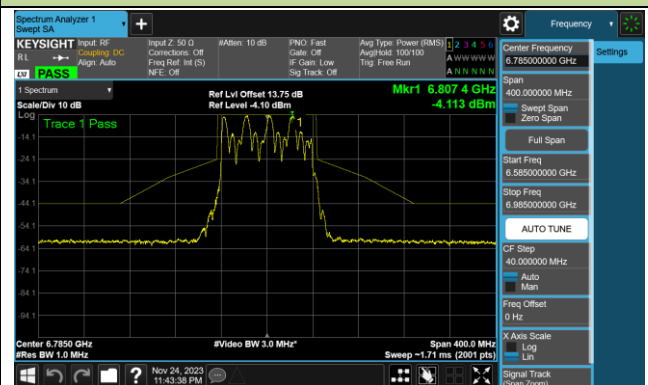

802.11ax-HE80 In-Band Emission (N_{ss}=1)

Channel 07 (5985MHz)

Channel 39 (6145MHz)

Channel 87 (6385MHz)

Channel 103 (6465MHz)

Channel 119 (6545MHz)

Channel 135 (6625MHz)

Channel 151 (6705MHz)

Channel 167 (6785MHz)

802.11ax-HE80 In-Band Emission (N_{ss}=1)

Channel 183 (6865MHz)

Channel 199 (6945MHz)

Channel 215 (7025MHz)

802.11ax-HE160 In-Band Emission (N_{ss}=1)

Channel 15 (6025MHz)

Channel 47 (6185MHz)