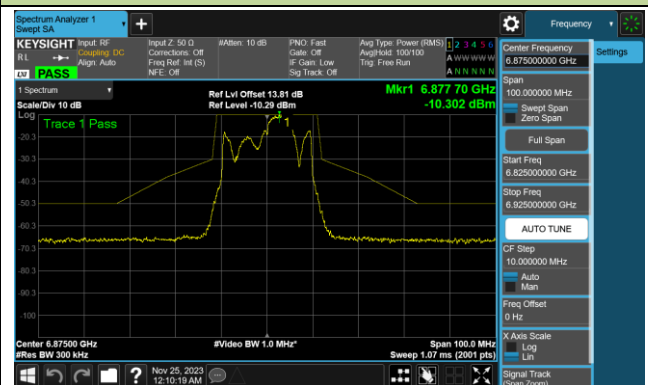

Channel 93 (6415MHz)

Channel 97 (6435MHz)

Channel 105 (6475MHz)

Channel 113 (6515MHz)

802.11be-EHT20 In-Band Emission (N_{ss}=1)

Channel 117 (6535MHz)

Channel 149 (6695MHz)

Channel 181 (6855MHz)

Channel 185 (6875MHz)

Channel 189 (6895MHz)

Channel 213 (7015MHz)

Channel 229 (7095MHz)

802.11be-EHT20 In-Band Emission (N_{ss}=1)

Channel 03 (5965MHz)

Channel 43 (6165MHz)

Channel 91 (6405MHz)