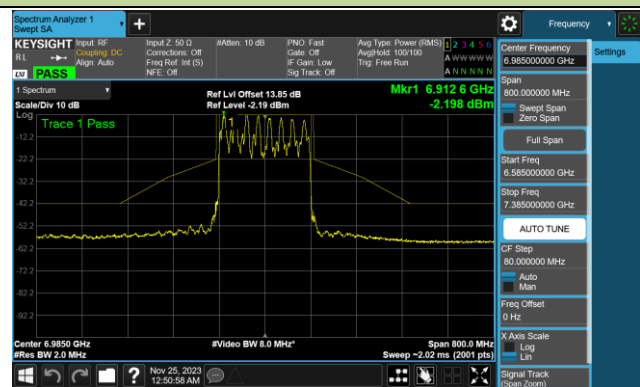

802.11be-EHT160 In-Band Emission (N_{ss}=1)

Channel 15 (6025MHz)

Channel 47 (6185MHz)

Channel 79 (6345MHz)

Channel 111 (6505MHz)

Channel 143 (6665MHz)

Channel 175 (6825MHz)

Channel 207 (6985MHz)