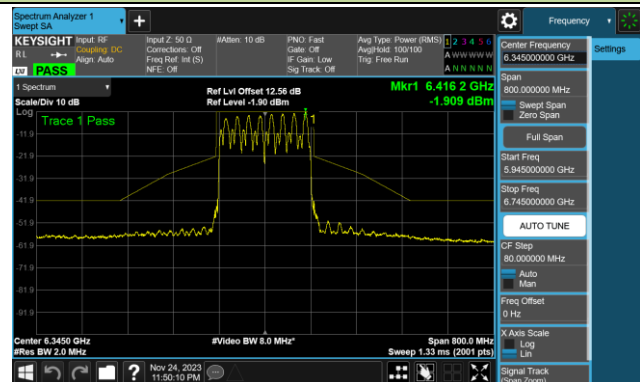

Channel 167 (6785MHz)

802.11ax-HE80 In-Band Emission (N_{ss}=1)

Channel 183 (6865MHz)

Channel 199 (6945MHz)

Channel 215 (7025MHz)

802.11ax-HE160 In-Band Emission (N_{ss}=1)

Channel 15 (6025MHz)

Channel 47 (6185MHz)

Channel 79 (6345MHz)

Channel 111 (6505MHz)

Channel 143 (6665MHz)

Channel 175 (6825MHz)

Channel 207 (6985MHz)

802.11be-EHT20 In-Band Emission (N_{ss}=1)

Channel 01 (5955MHz)

Channel 45 (6175MHz)