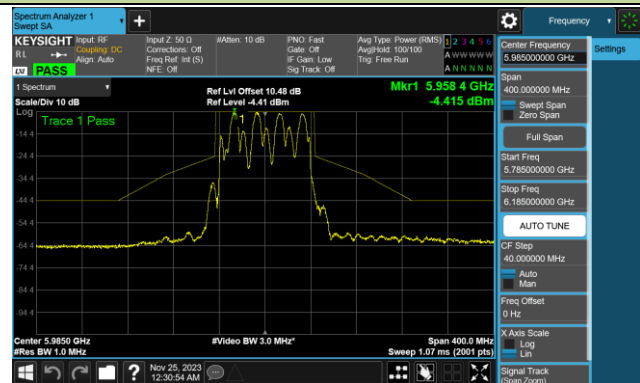

Channel 195 (6925MHz)

Channel 211 (7005MHz)

Channel 227 (7085MHz)

802.11be-EHT80 In-Band Emission (N_{ss}=1)

Channel 07 (5985MHz)

Channel 39 (6145MHz)

Channel 87 (6385MHz)

Channel 103 (6465MHz)

Channel 119 (6545MHz)

Channel 135 (6625MHz)

Channel 151 (6705MHz)

Channel 167 (6785MHz)

802.11be-EHT80 In-Band Emission (N_{ss}=1)

Channel 183 (6865MHz)

Channel 199 (6945MHz)

Channel 215 (7025MHz)