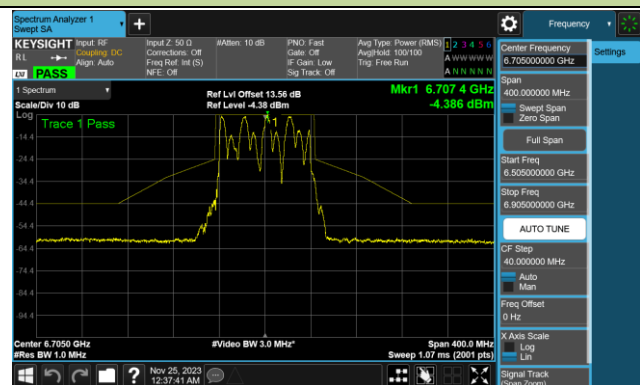

Channel 195 (6925MHz)

Channel 211 (7005MHz)

Channel 227 (7085MHz)

802.11be-EHT80 In-Band Emission (N_{ss}=1)

Channel 07 (5985MHz)

Channel 39 (6145MHz)

Channel 87 (6385MHz)

Channel 103 (6465MHz)

Channel 119 (6545MHz)

Channel 135 (6625MHz)

Channel 151 (6705MHz)

Channel 167 (6785MHz)

802.11be-EHT80 In-Band Emission (N_{ss}=1)

Channel 183 (6865MHz)

Channel 199 (6945MHz)

Channel 215 (7025MHz)