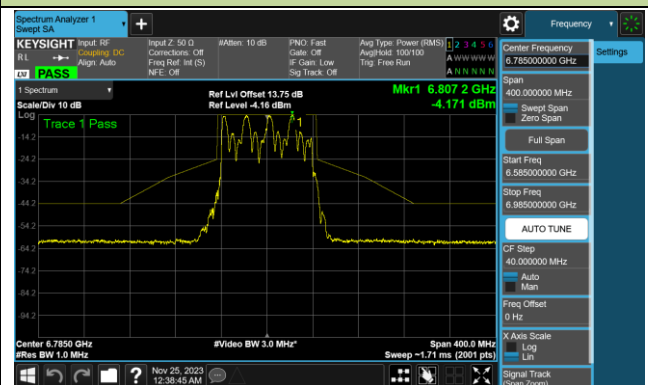

Channel 195 (6925MHz)

Channel 211 (7005MHz)

Channel 227 (7085MHz)

802.11be-EHT80 In-Band Emission (N_{ss}=1)

Channel 07 (5985MHz)

Channel 39 (6145MHz)

Channel 87 (6385MHz)

Channel 103 (6465MHz)

Channel 119 (6545MHz)

Channel 135 (6625MHz)

Channel 151 (6705MHz)

Channel 167 (6785MHz)

802.11be-EHT80 In-Band Emission (N_{ss}=1)

Channel 183 (6865MHz)

Channel 199 (6945MHz)

Channel 215 (7025MHz)