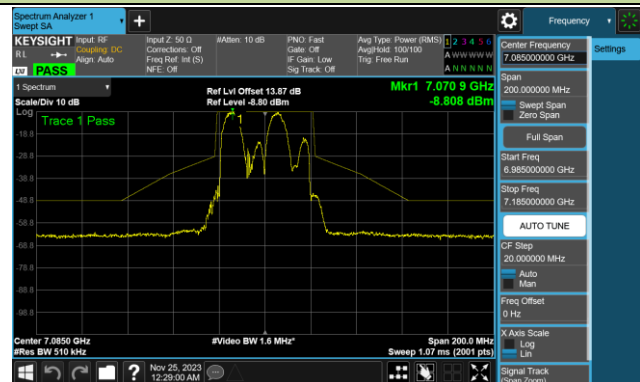

Channel 185 (6875MHz)

Channel 189 (6895MHz)

Channel 213 (7015MHz)

Channel 229 (7095MHz)

802.11be-EHT20 In-Band Emission (N_{ss}=1)

Channel 03 (5965MHz)

Channel 43 (6165MHz)

Channel 91 (6405MHz)

Channel 99 (6445MHz)

Channel 107 (6485MHz)

Channel 115 (6525MHz)

802.11be-EHT40 In-Band Emission (N_{ss}=1)

Channel 123 (6565MHz)

Channel 147 (6685MHz)

Channel 179 (6845MHz)

Channel 187 (6885MHz)

Channel 195 (6925MHz)

Channel 211 (7005MHz)

Channel 227 (7085MHz)

802.11be-EHT80 In-Band Emission (N_{ss}=1)

Channel 07 (5985MHz)

Channel 39 (6145MHz)

Channel 87 (6385MHz)

Channel 103 (6465MHz)