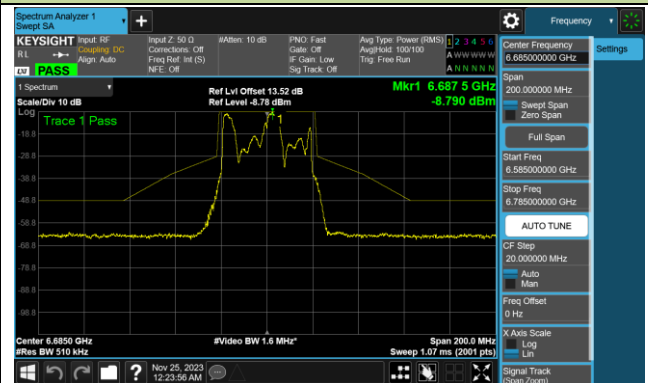

Channel 185 (6875MHz)

Channel 189 (6895MHz)

Channel 213 (7015MHz)

Channel 229 (7095MHz)

802.11be-EHT20 In-Band Emission (N_{ss}=1)

Channel 03 (5965MHz)

Channel 43 (6165MHz)

Channel 91 (6405MHz)

Channel 99 (6445MHz)

Channel 107 (6485MHz)

Channel 115 (6525MHz)

802.11be-EHT40 In-Band Emission (N_{ss}=1)

Channel 123 (6565MHz)

Channel 147 (6685MHz)

Channel 179 (6845MHz)

Channel 187 (6885MHz)

Channel 195 (6925MHz)

Channel 211 (7005MHz)

Channel 227 (7085MHz)

802.11be-EHT80 In-Band Emission (N_{ss}=1)

Channel 07 (5985MHz)

Channel 39 (6145MHz)

Channel 87 (6385MHz)

Channel 103 (6465MHz)