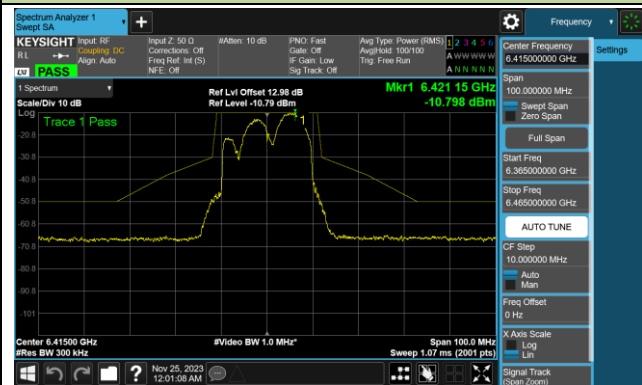

Channel 167 (6785MHz)

802.11ax-HE80 In-Band Emission (N_{ss}=1)

Channel 183 (6865MHz)

Channel 199 (6945MHz)

Channel 215 (7025MHz)

802.11ax-HE160 In-Band Emission (N_{ss}=1)

Channel 15 (6025MHz)

Channel 47 (6185MHz)

Channel 79 (6345MHz)

Channel 111 (6505MHz)

Channel 143 (6665MHz)

Channel 175 (6825MHz)

Channel 207 (6985MHz)

802.11be-EHT20 In-Band Emission (N_{ss}=1)

Channel 01 (5955MHz)

Channel 45 (6175MHz)

Channel 93 (6415MHz)

Channel 97 (6435MHz)

Channel 105 (6475MHz)

Channel 113 (6515MHz)

802.11be-EHT20 In-Band Emission (N_{ss}=1)

Channel 117 (6535MHz)

Channel 149 (6695MHz)

Channel 181 (6855MHz)