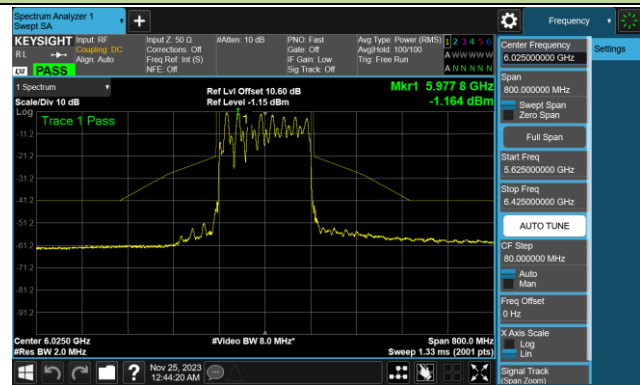

802.11be-EHT160 In-Band Emission (N_{ss}=1)

Channel 15 (6025MHz)